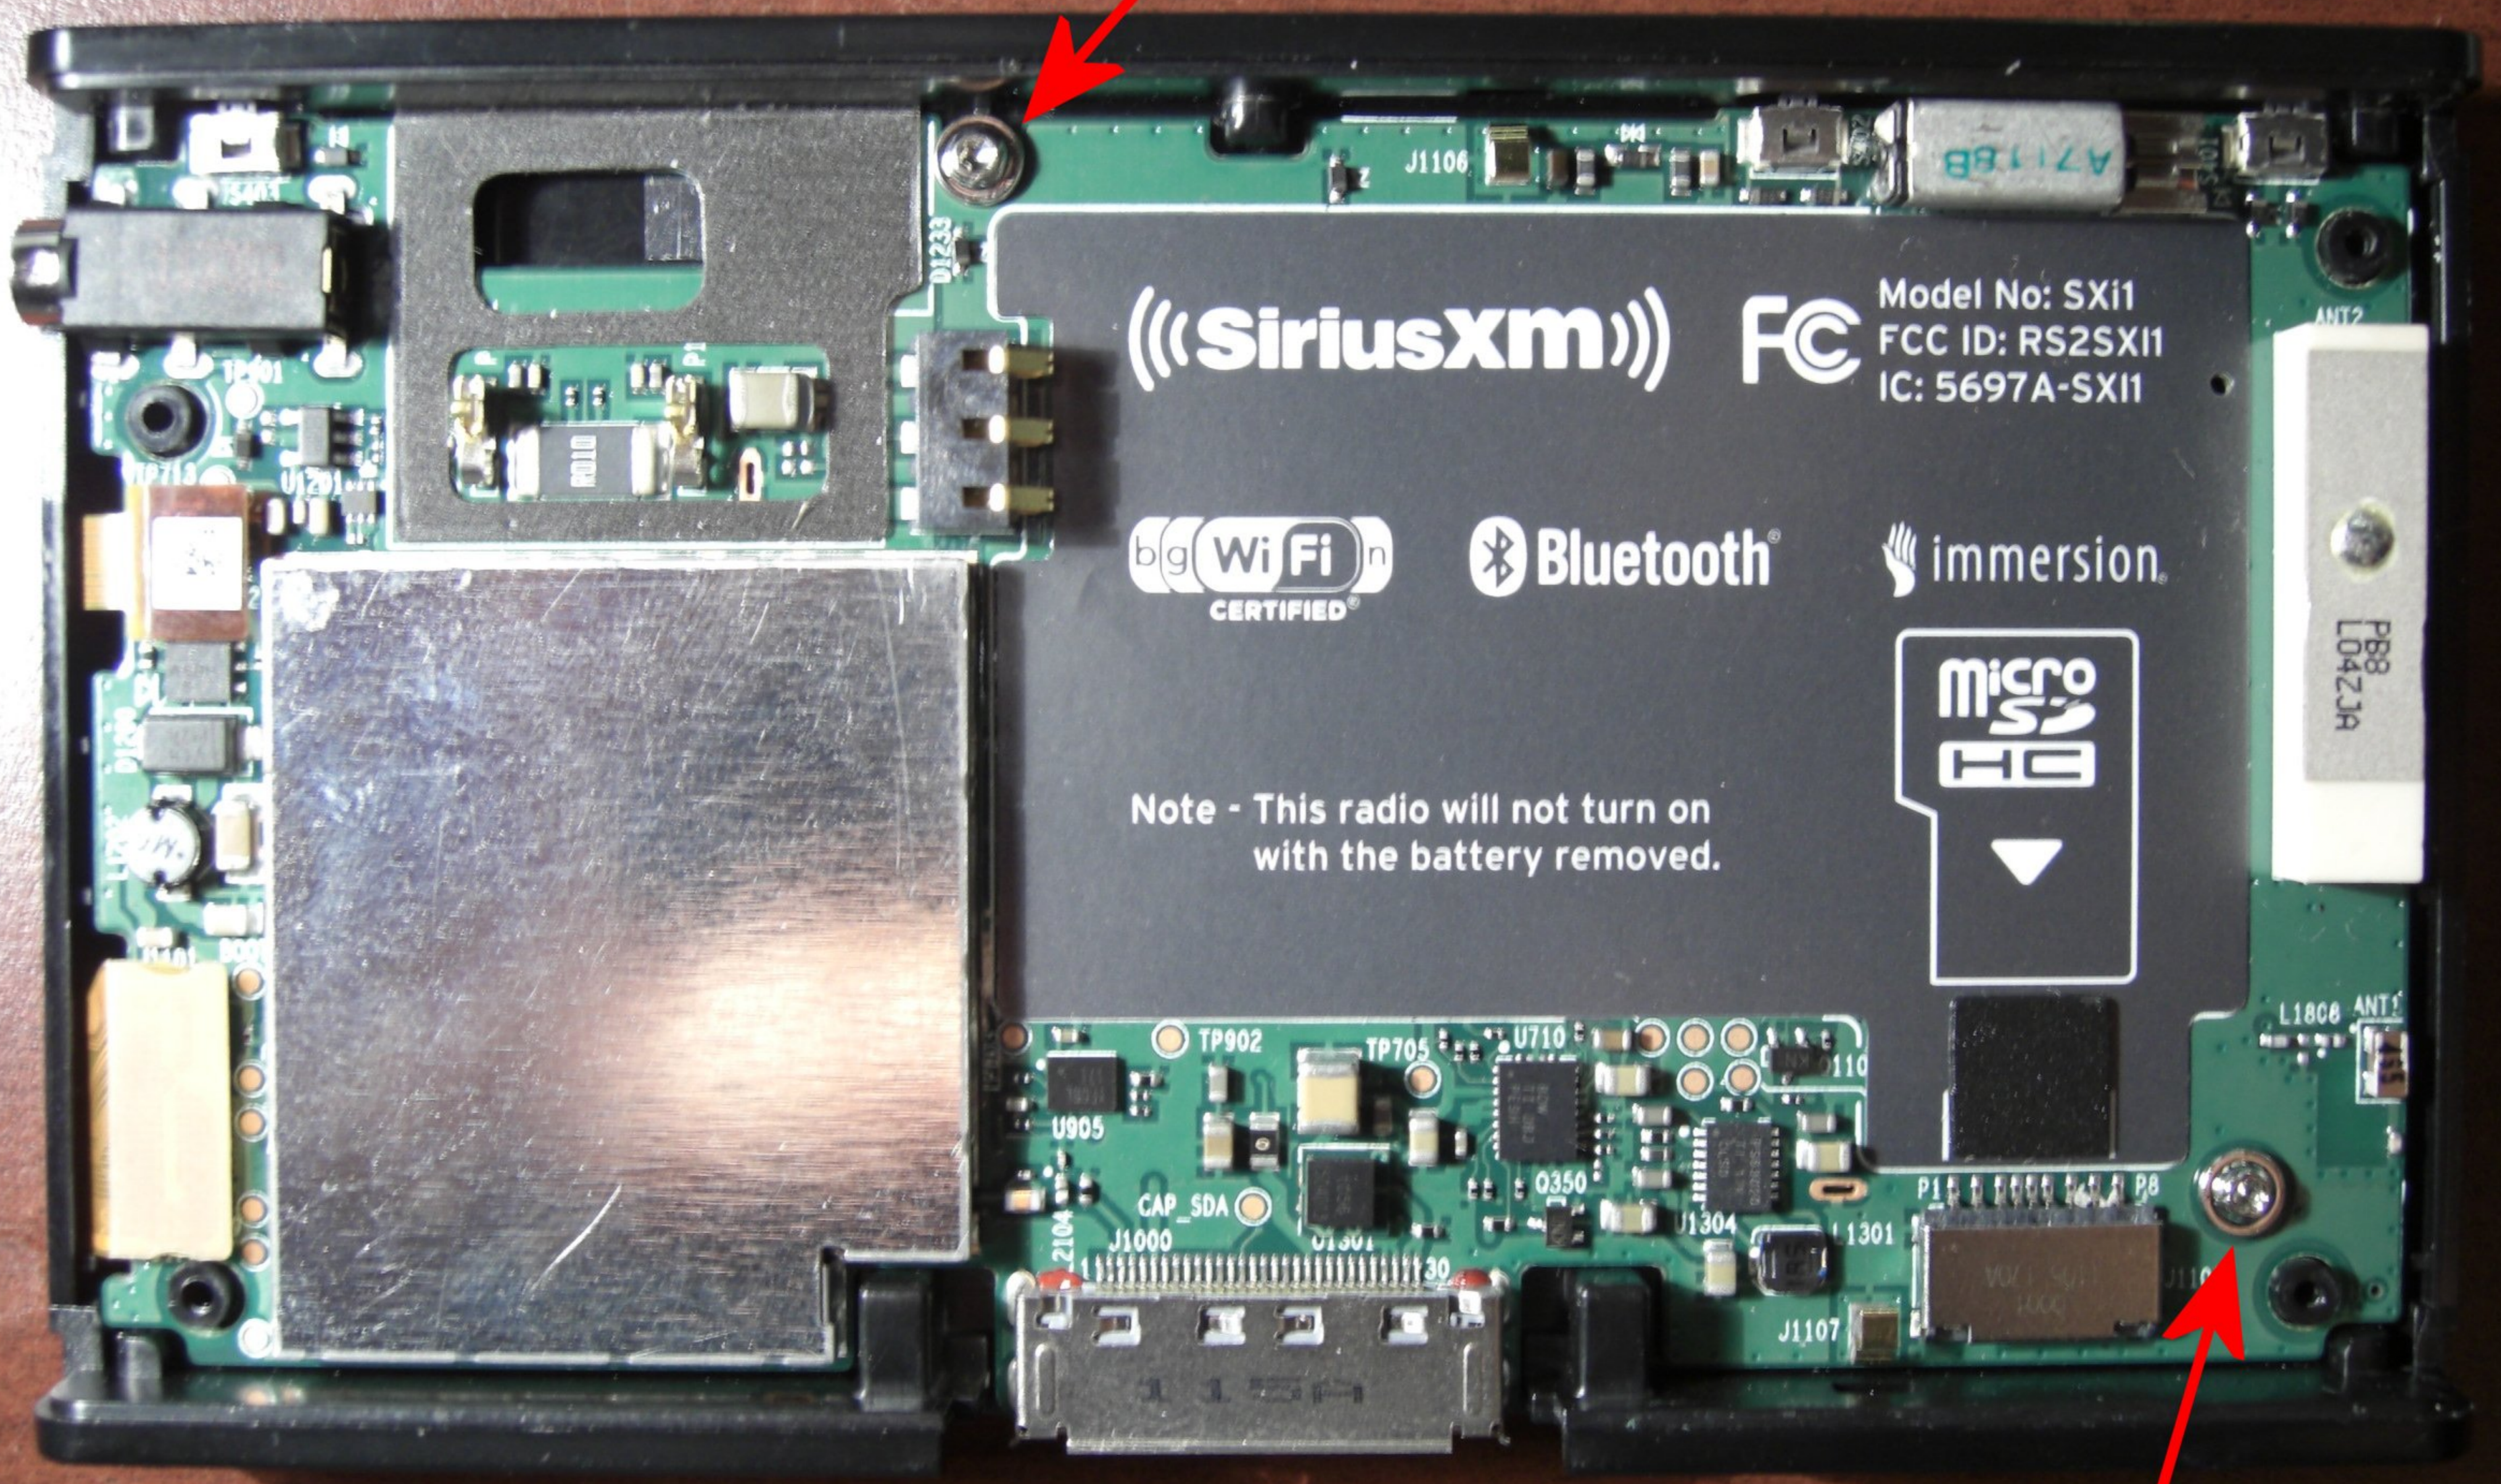

**New Screw**

(((SiriusXM)))

FC

Model No: SX11  
FCC ID: RS2SX11  
IC: 5697A-SX11

b/g Wi-Fi n  
CERTIFIED

Bluetooth

immersion

Note - This radio will not turn on  
with the battery removed.

PB8  
L042JA

**New Screw**