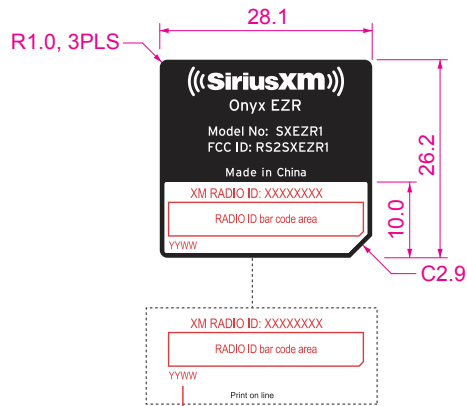

REFERENCE

YYWW is the manufacturing datecode where YY is the year and WW is the week of manufacture.