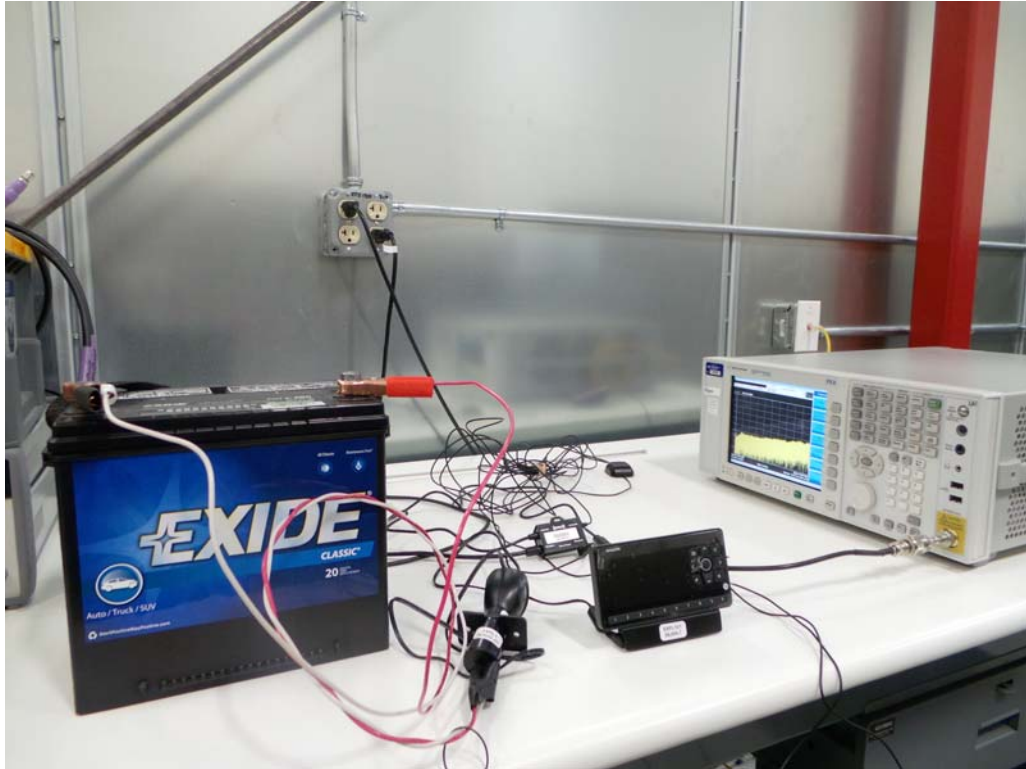

TEST SETUP PHOTOGRAPHS

Configuration #5

Configuration #5

	Sirius XM Satellite Radio, Inc. FCC ID: RS2SXEZR1	Model: SXEZR1
Test Set-Up Photos	EUT Type: Satellite Radio with FM Transmitter	Page 1 of 5

Configuration #6

Configuration #6

	Sirius XM Satellite Radio, Inc. FCC ID: RS2SXZR1	Model: SXZR1
Test Set-Up Photos	EUT Type: Satellite Radio with FM Transmitter	Page 2 of 5

Configuration #7

Configuration #7

	Sirius XM Satellite Radio, Inc. FCC ID: RS2SXZR1	Model: SXZR1
Test Set-Up Photos	EUT Type: Satellite Radio with FM Transmitter	Page 3 of 5

Configuration #8

Configuration #8

	Sirius XM Satellite Radio, Inc. FCC ID: RS2SXZR1	Model: SXZR1
Test Set-Up Photos	EUT Type: Satellite Radio with FM Transmitter	Page 4 of 5

Configuration #9

Configuration #9