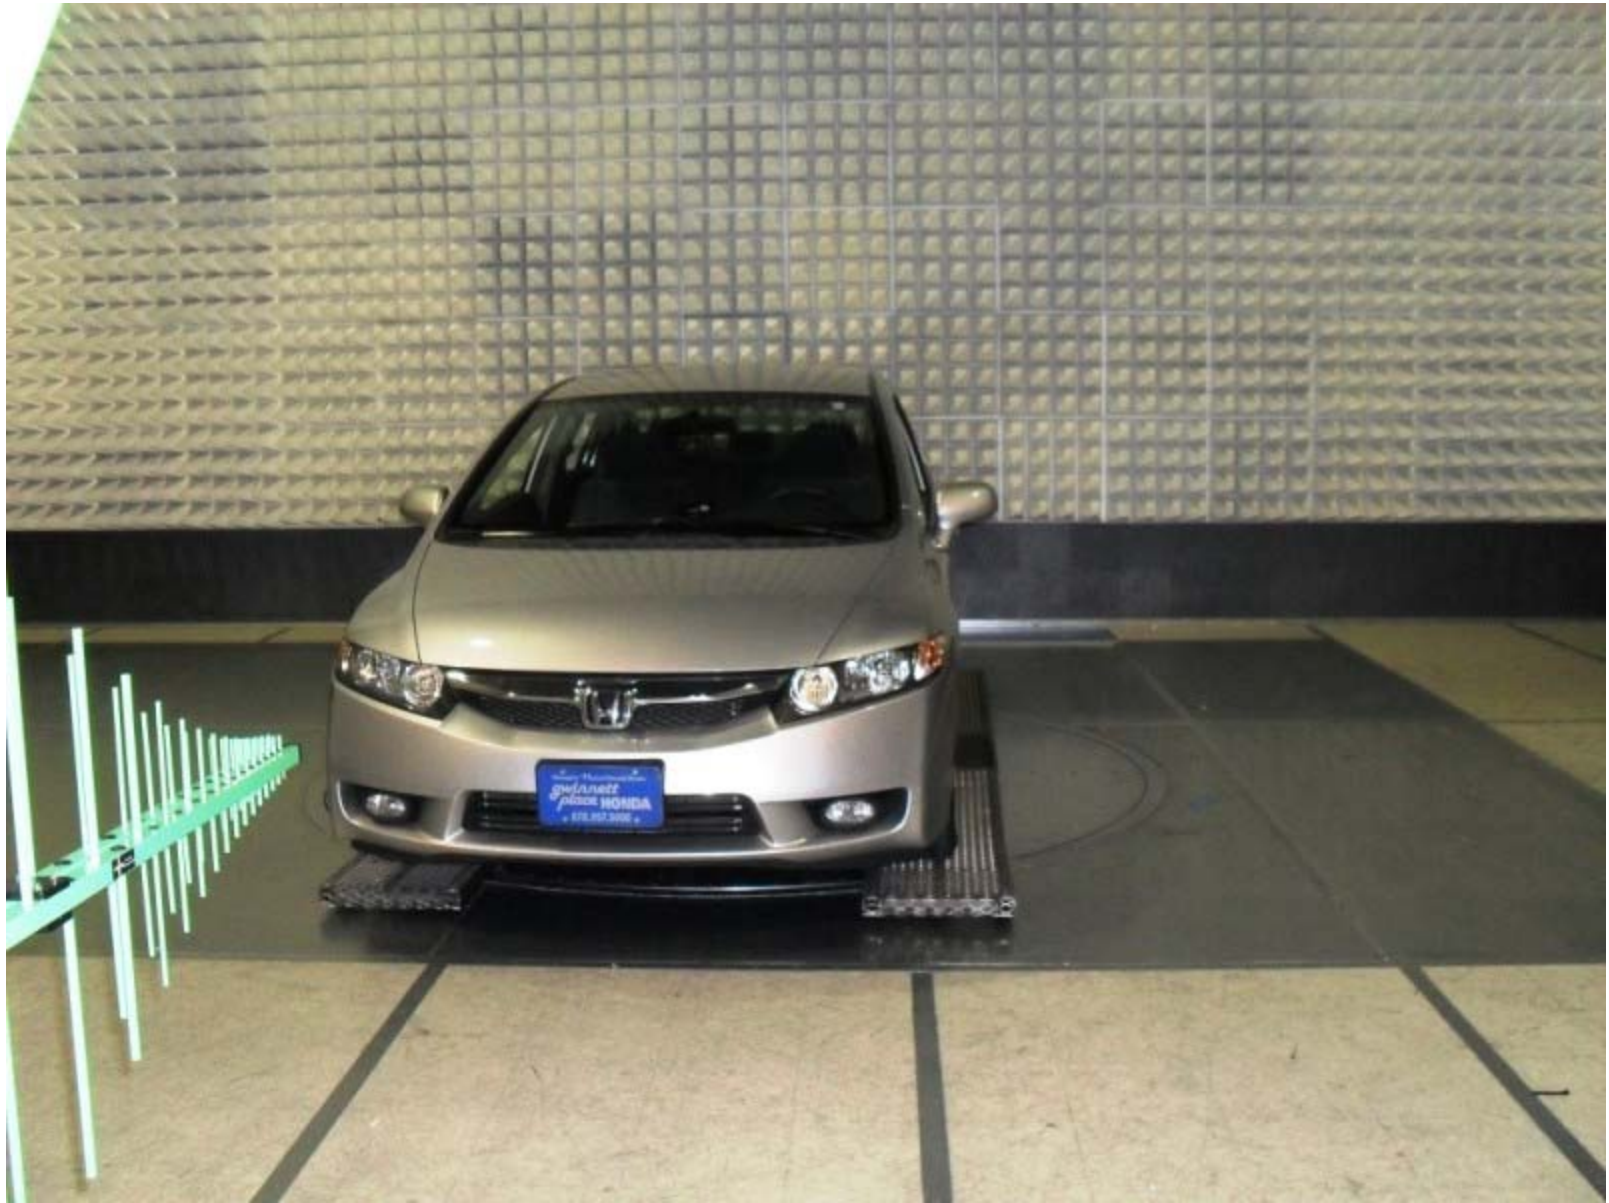

Small Vehicle - Front View