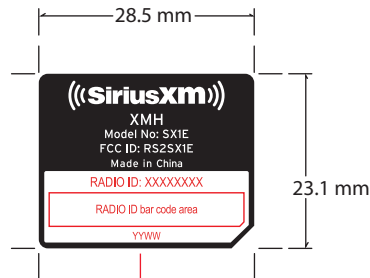

PMS Black 6 C

REFERENCE

YYWW is the manufacturing datecode where YY is the year and WW is the week of manufacture.

Notes:

- PMS Black 6 graphics printed on matte silver polyester
- Red graphics indicate post-printing to be done by the manufacturer
- Red graphics should be printed PMS Black 6