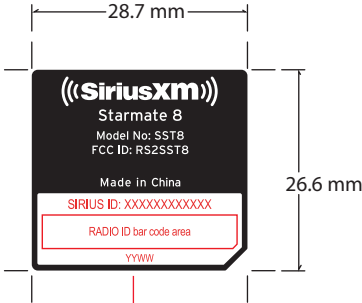

PMS Black 6 C

REFERENCE

YYWW is the manufacturing datecode where YY is the year and WW is the week of manufacture.

- Notes:
- PMS Black 6 graphics printed on matte silver polyester
 - Red graphics indicate post-printing to be done by the manufacturer
 - Red graphics should be printed PMS Black 6

Starmate 8 Receiver Label Artwork