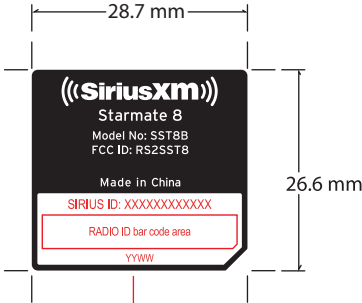

PMS Black 6 C

REFERENCE

YYWW is the manufacturing datecode where YY is the year and WW is the week of manufacture.

- Notes:
- PMS Black 6 graphics printed on matte silver polyester
  - Red graphics indicate post-printing to be done by the manufacturer
  - Red graphics should be printed PMS Black 6