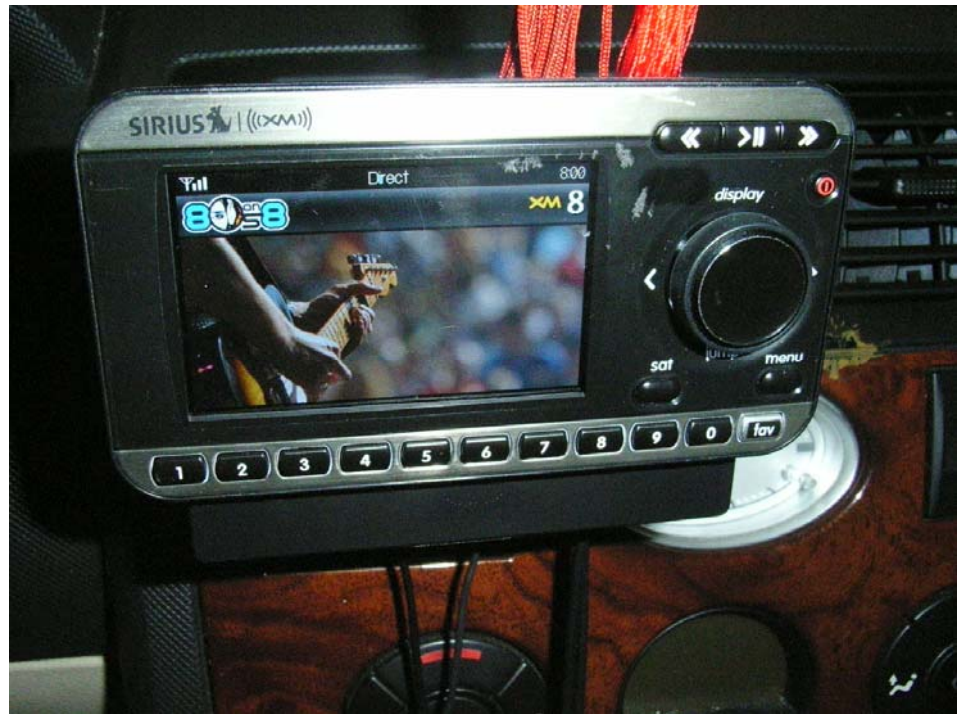

FRONT VIEW

REAR VIEW

For radiated emissions 30MHz~1GHz  
Mode 2 / 0°

FRONT VIEW

REAR VIEW

45°

REAR VIEW

REAR VIEW