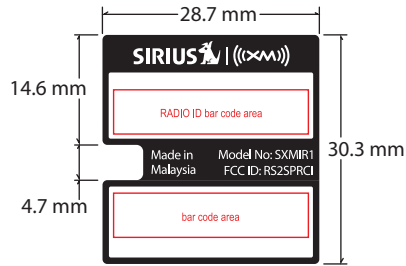

PMS Black 6 C

positive artwork

negative artwork

iPNP Receiver Label Artwork - FNL MP

Notes:

PMS Black 6 graphics printed on matte silver polyester

Red graphics indicate post-printing to be done by the manufacturer