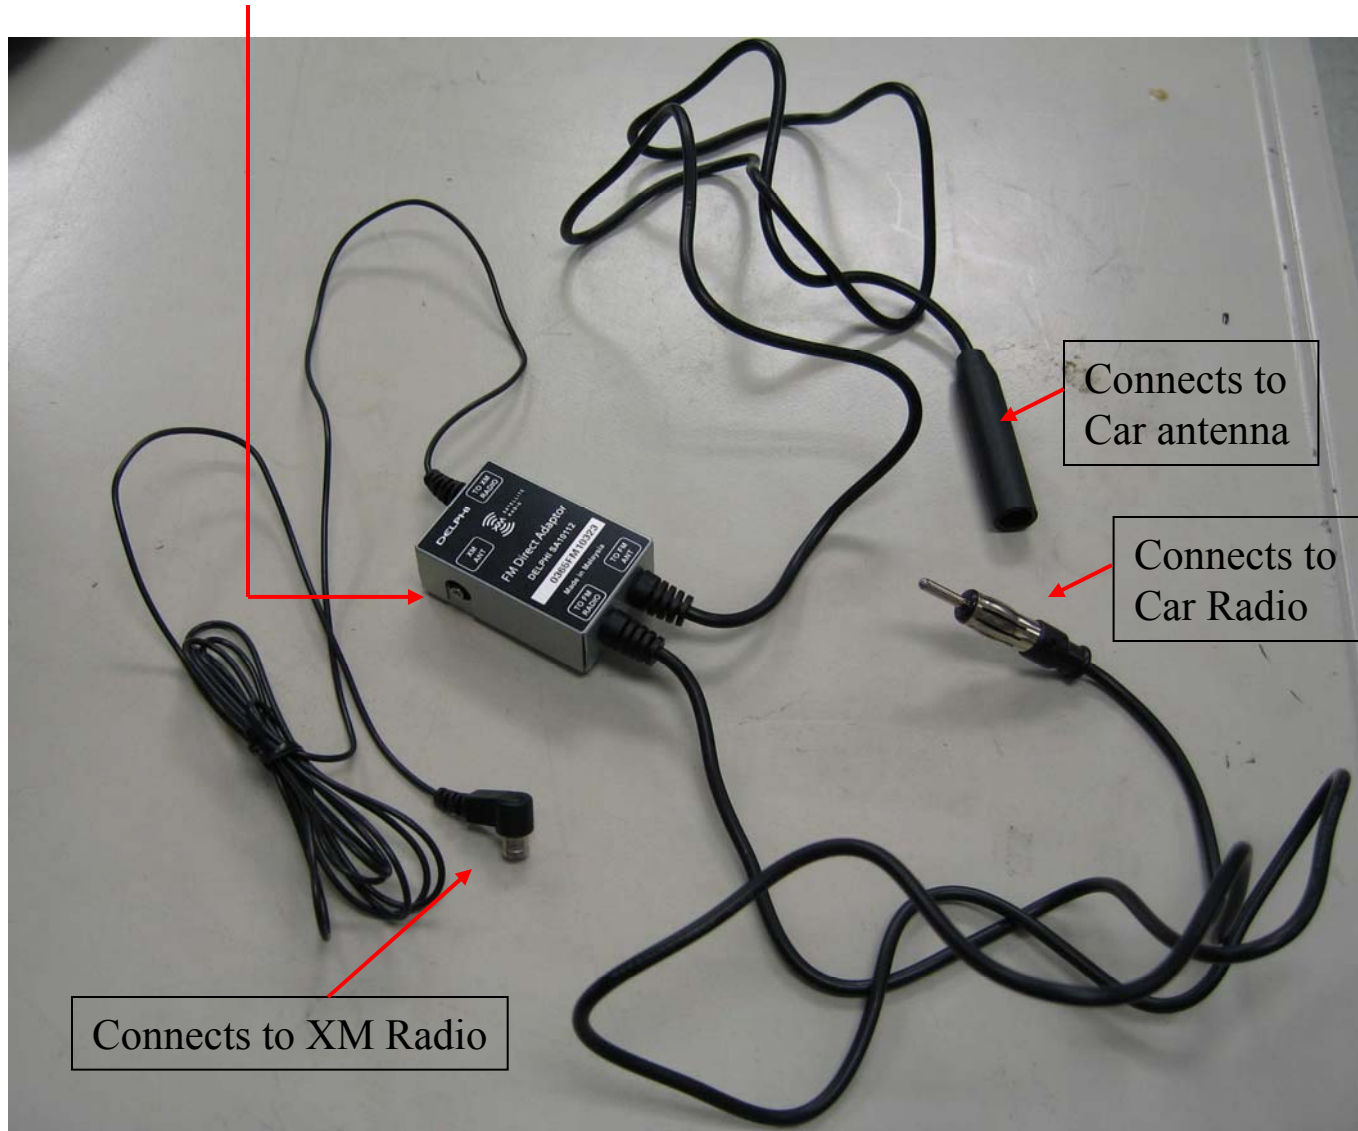

Connects to XM RF Antenna

Direct FM Coupler