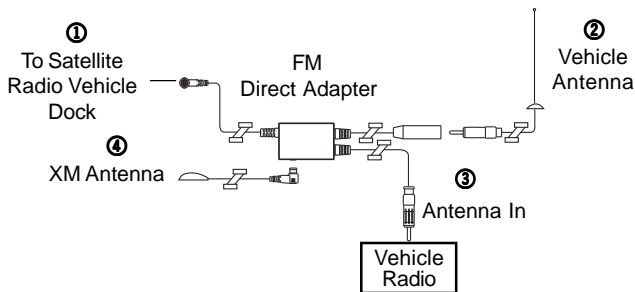

## Audiovox XM FM Direct Setup

Your Audiovox FM Direct Adapter contains the following components:

XM FM Direct Adapter

Interconnecting the FM Direct Adapter

**Caution:** Installation of this device may require disassembly of the vehicle's instrument panel and/or interconnect to the vehicle's antenna system. **Professional installation is recommended.**

1. Connect the cable marked “**TO XM RADIO**” on the FM Direct adapter into the XM antenna in jack on the XM vehicle dock or on the side of the receiver.
2. Connect the cable marked “**TO FM ANT**” on the FM Direct adapter to the vehicle FM antenna cable. (Optional antenna adapter may be required, Refer to NOTE.)
3. Connect the vehicle FM antenna cable lead to the cable marked “**TO FM RADIO**” on the FM Direct adapter. (Optional antenna adapter may be required, Refer to NOTE.)
4. Connect the XM antenna into the jack marked “**XM ANT**” located on the side of the FM Direct Adapter.
5. Your FM Direct Adapter receives power from your XM radio receiver. No additional external power source is required.