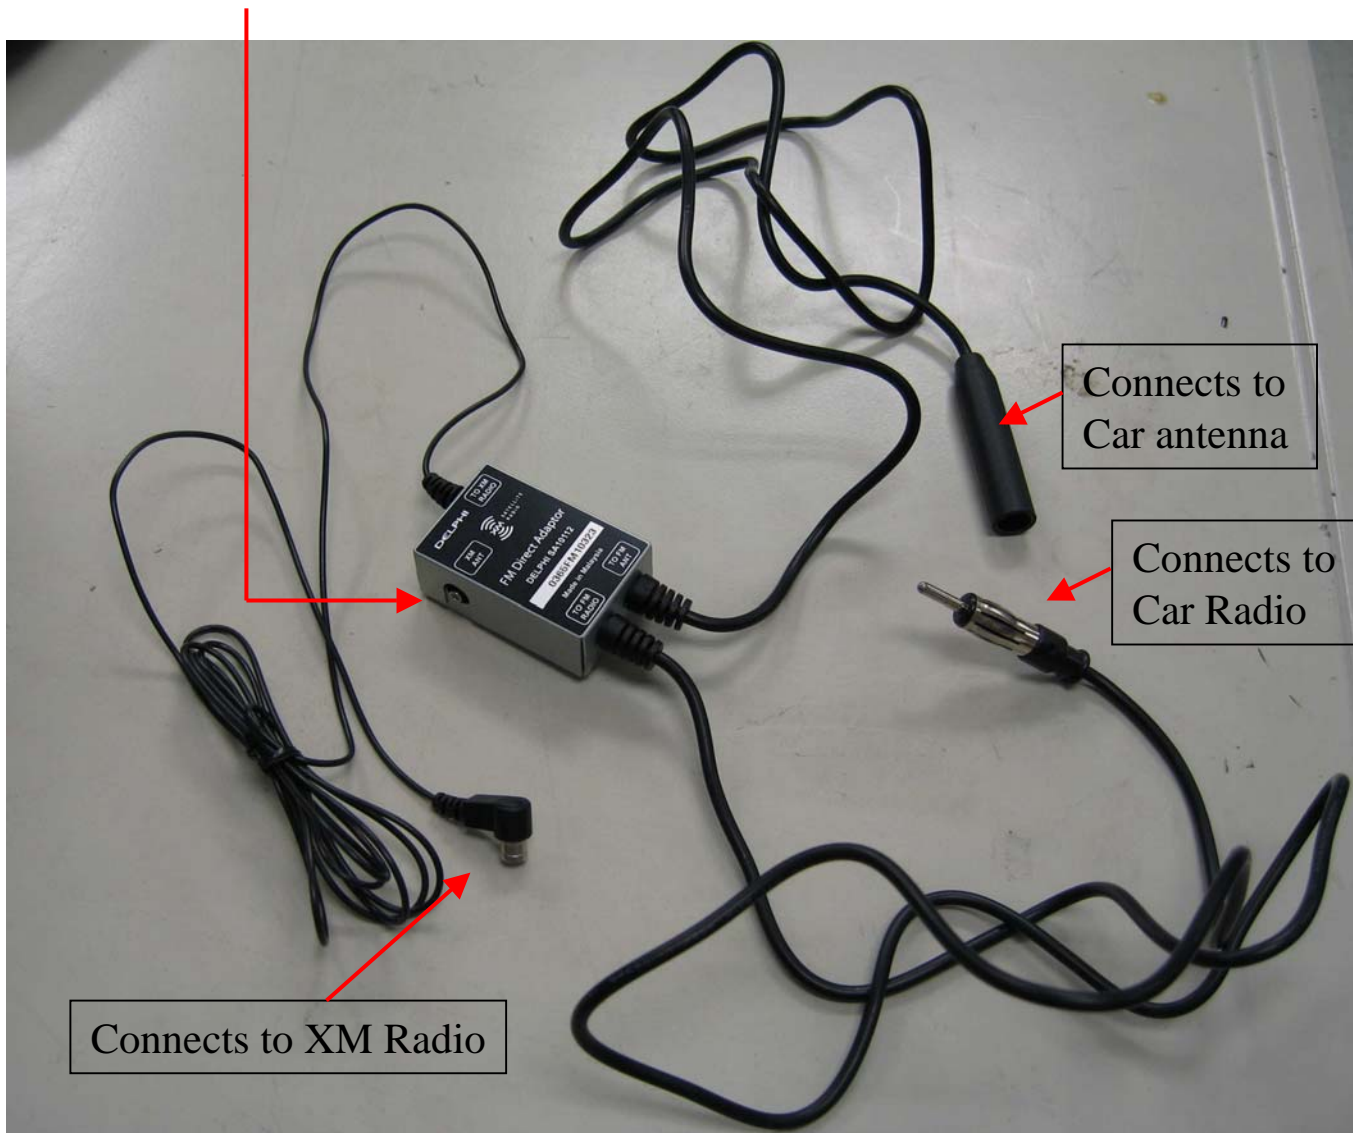

Connects to XM RF Antenna

Direct FM Coupler