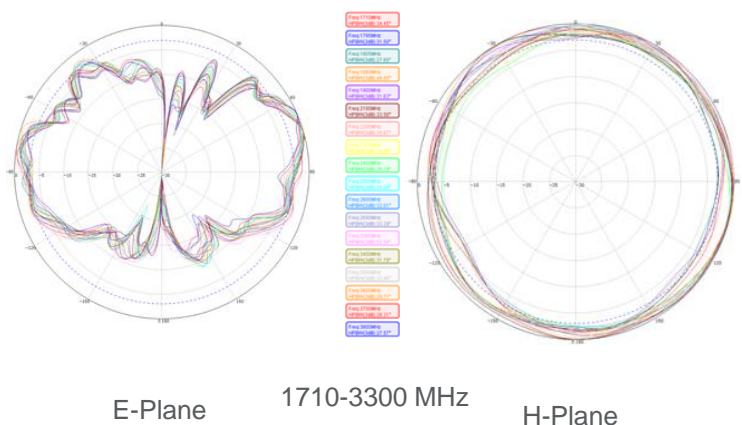

617-960/1710-3800MHz 3/5dBi LTE/CBRS Omni Antenna with 2 N-Style Female Connectors

Ventev's 617-960/1710-2700/3300-3800MHz Omnidirectional Antenna is designed for outdoor wireless networks operating in the LTE, 4G, 5G and CBRS frequency ranges. The antenna's polycarbonate radome provides extra durability in outdoor environments and is ideal for the most demanding, mission critical communications. This antenna includes an adjustable mast mount for precise positioning.

Model Number: M3030050O20006

Frequency Range: 617-970/1710-3800 MHz

Gain: 3/5 dBi

Vertical Beamwidth: 70°/ 50°

Polarization: Vertical

VSWR: ≤2.5 / ≤2.5

Maximum Input Power: 50W

Connector Type: N-Female

Dimensions (L x D): 7.9 x 3"

Weight: 1.80 lbs.

Mounting Method(s): Mast// Pole

Mast Mount Diameter: 1.6-2.0"

Operating Temperature: -40°F to 158°F

Wind Rating: 134 Mph

RADIATION PATTERNS

Terrawave by Ventev