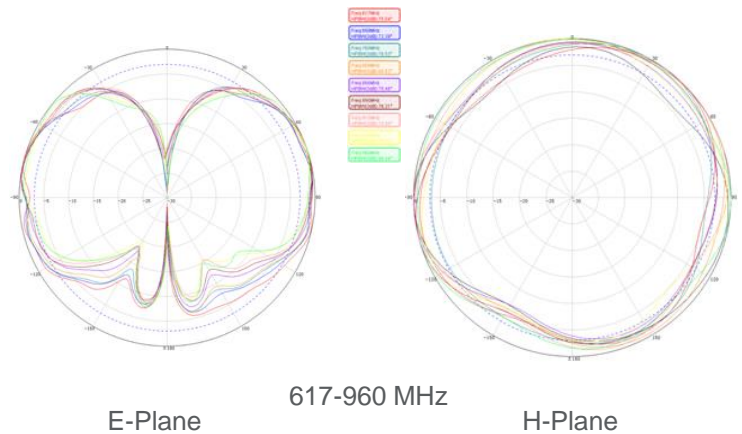

617-960/1710-3800MHz 3/5dBi LTE/CBRS Omni Antenna with 2 N-Style Female Connectors

Ventev's 617-960/1710-2700/3300-3800MHz Omnidirectional Antenna is designed for outdoor wireless networks operating in the LTE, 4G, 5G and CBRS frequency ranges. The antenna's polycarbonate radome provides extra durability in outdoor environments and is ideal for the most demanding, mission critical communications. This antenna includes an adjustable mast mount for precise positioning.

Model Number: M3030050O20006

Frequency Range: 617-970/1710-3800 MHz

Gain: 3/5 dBi

Vertical Beamwidth: 70°/ 50°

Polarization: Vertical

VSWR: ≤2.5 / ≤2.5

Maximum Input Power: 50W

Connector Type: N-Female

Dimensions (L x D): 7.9 x 3"

Weight: 1.80 lbs.

Mounting Method(s): Mast// Pole

Mast Mount Diameter: 1.6-2.0"

Operating Temperature: -40°F to 158°F

Wind Rating: 134 Mph

RADIATION PATTERNS

Terrawave by Ventev