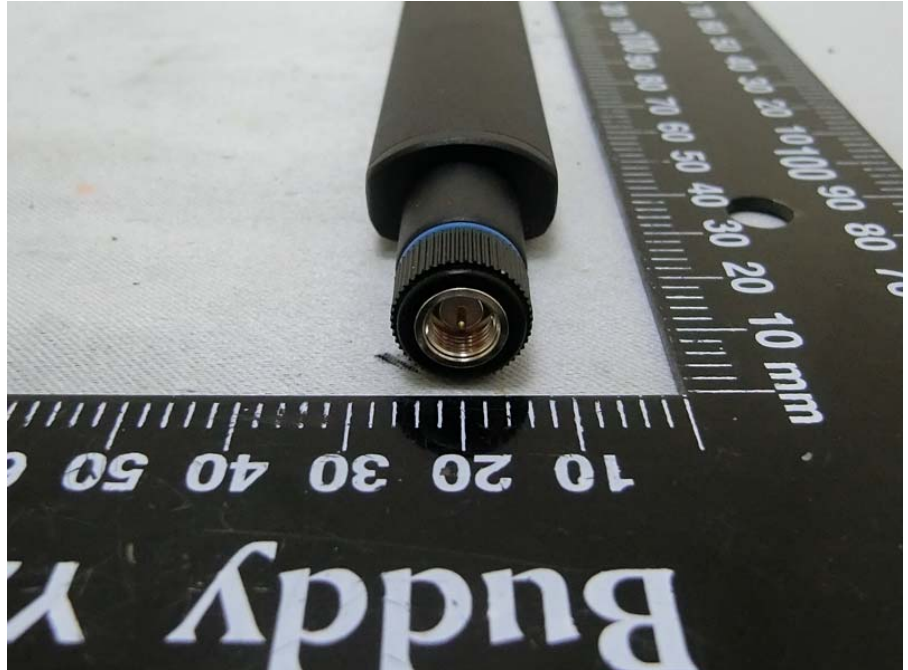

Brand Name: ALPHA Model Name: EM060K-GL-ALPHA

Ant. 1

I-Pex
(for ant.1 use)

Ant. 2

Fixed Bracket
(for ant. 2 use)

Ant. 3

Wall Bracket
(for ant. 3 use)

Cradlepoint to External Antenna
Cable
(for ant. 2 and ant. 3 use)