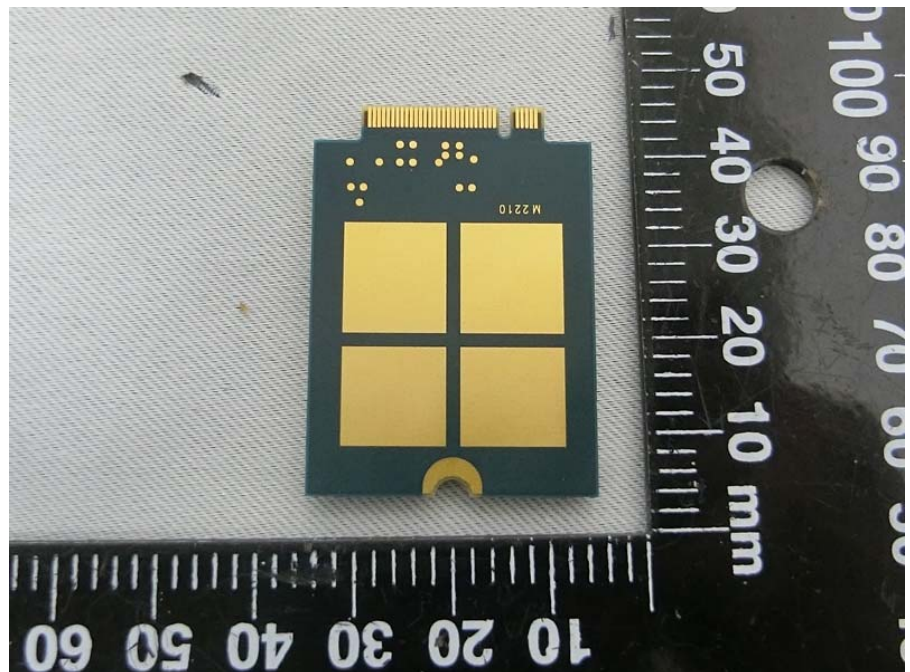

Brand Name: ALPHA Model Name: EM060K-GL-ALPHA

Ant. 1

I-Pex
(for ant.1 use)

Ant. 2

Fixed Bracket
(for ant. 2 use)

Ant. 3

Wall Bracket
(for ant. 3 use)

Cradlepoint to External Antenna
Cable
(for ant. 2 and ant. 3 use)