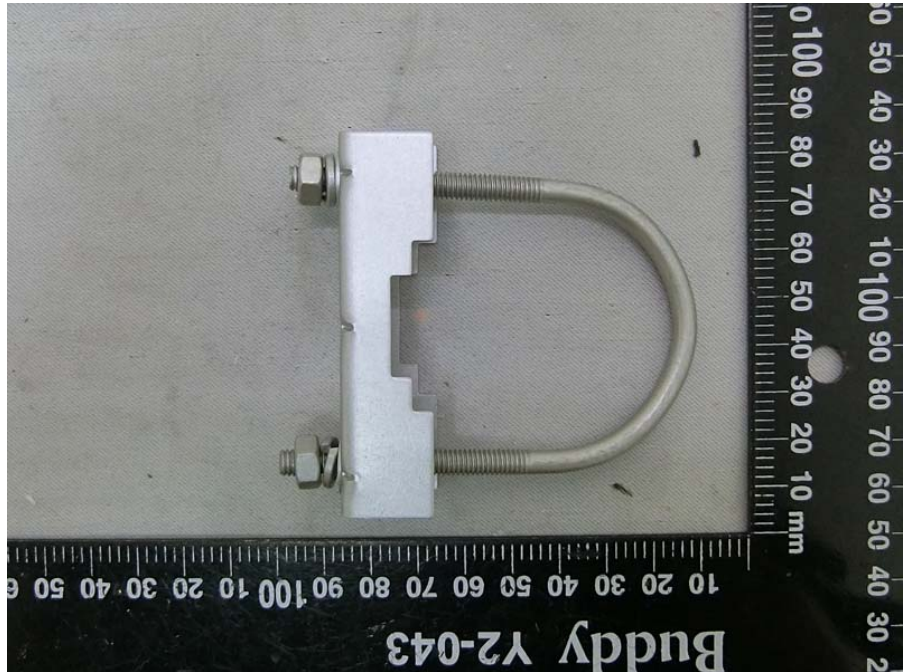

Brand Name: ALPHA Model Name: EM060K-GL-ALPHA

Ant. 1

I-Pex
(for ant.1 use)

Ant. 2

Fixed Bracket
(for ant. 2 use)

Ant. 3

Wall Bracket
(for ant. 3 use)

Cradlepoint to External Antenna
Cable
(for ant. 2 and ant. 3 use)