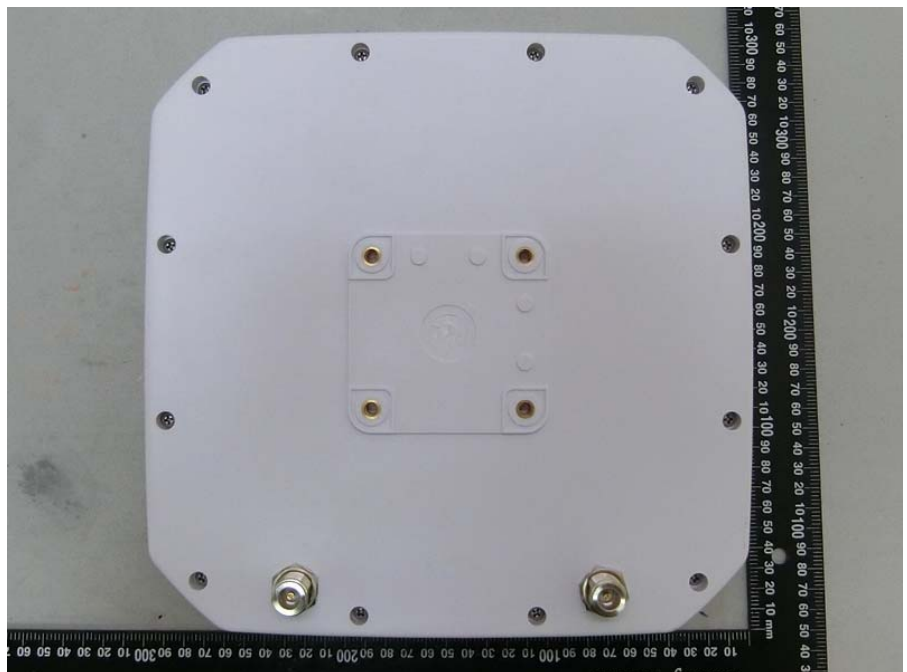

Brand Name: ALPHA Model Name: EM060K-GL-ALPHA

Ant. 1

I-Pex
(for ant.1 use)

Ant. 2

Fixed Bracket
(for ant. 2 use)

Ant. 3

Wall Bracket
(for ant. 3 use)

Cradlepoint to External Antenna
Cable
(for ant. 2 and ant. 3 use)