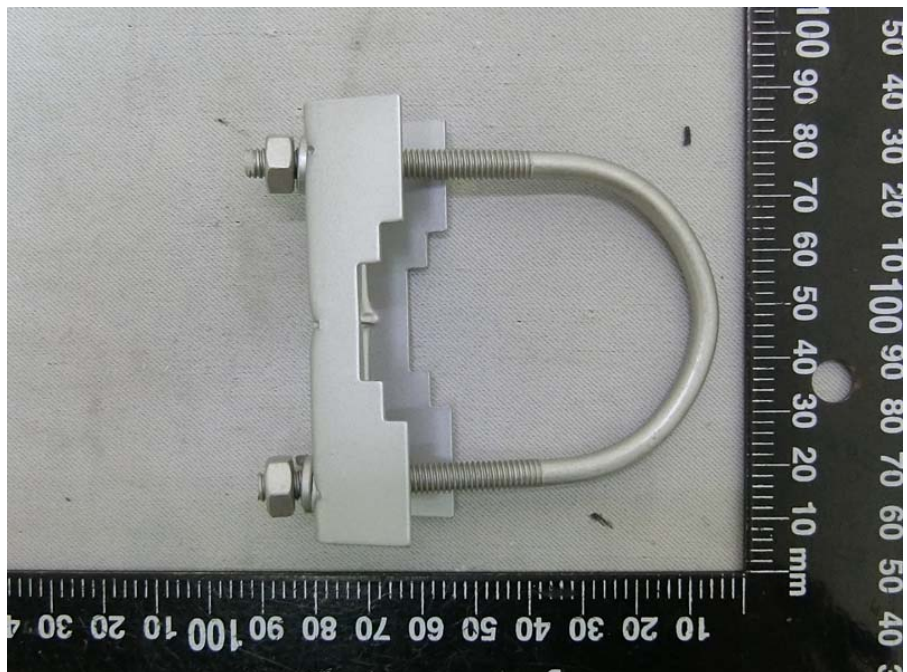

Brand Name: ALPHA Model Name: EM060K-GL-ALPHA

Ant. 1

I-Pex
(for ant.1 use)

Ant. 2

Fixed Bracket
(for ant. 2 use)

Ant. 3

Wall Bracket
(for ant. 3 use)

Cradlepoint to External Antenna
Cable
(for ant. 2 and ant. 3 use)