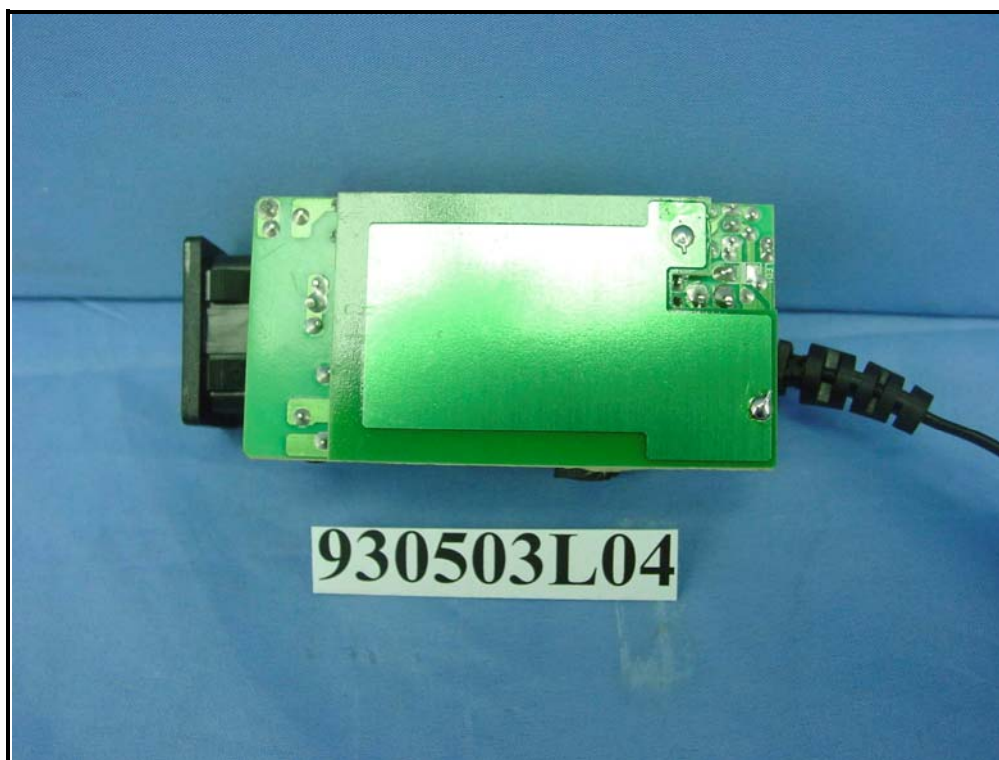

CONSTRUCTION PHOTOS OF EUT

POE

Adapter

Antenna 1: 2.0 dBi

Antenna 2: 3.0 dBi

Antenna 3: 5.0 dBi

Antenna 4: 5.0 dBi