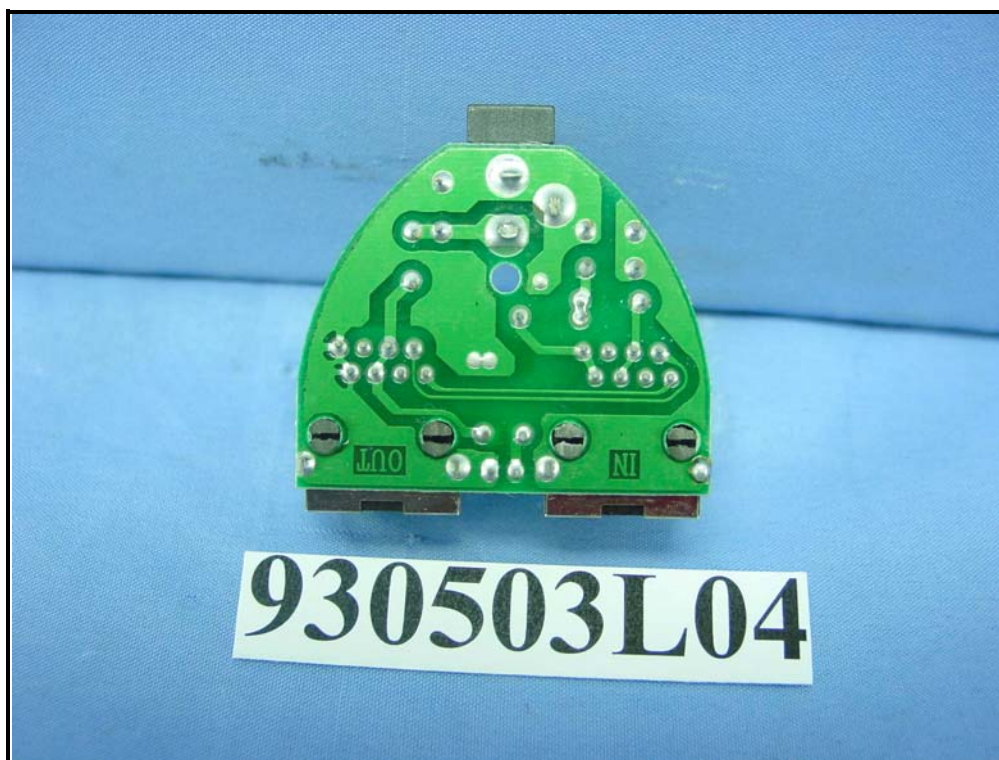

CONSTRUCTION PHOTOS OF EUT

POE

Adapter

Antenna 1: 2.0 dBi

Antenna 2: 3.0 dBi

Antenna 3: 5.0 dBi

Antenna 4: 5.0 dBi