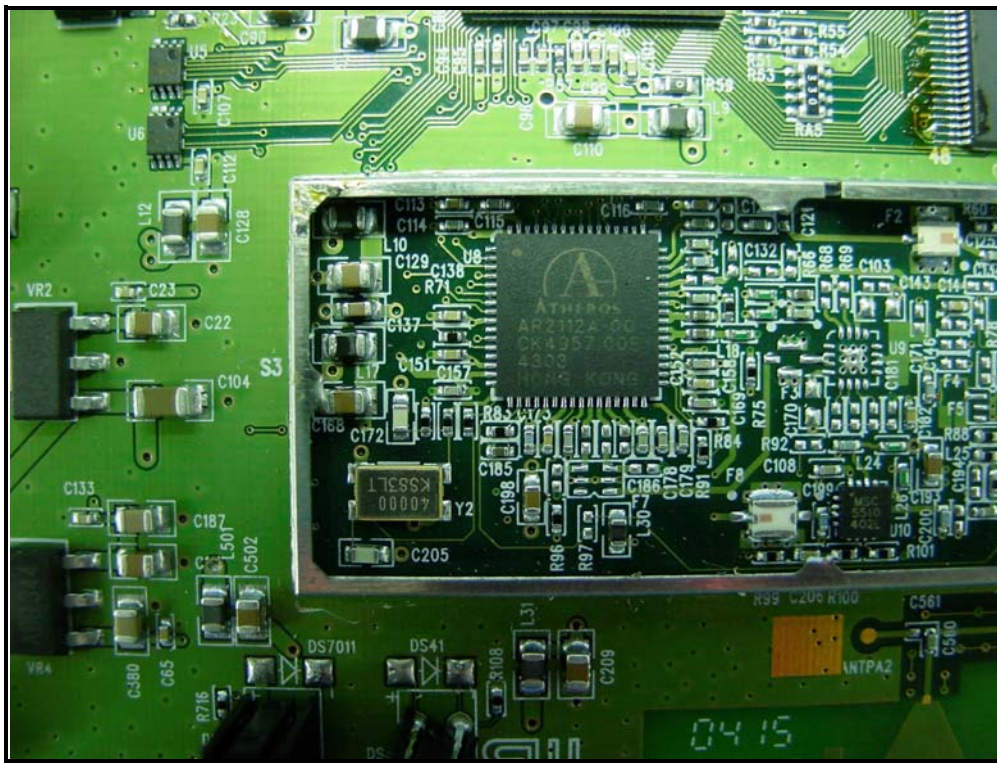

CONSTRUCTION PHOTOS OF EUT

POE

Adapter

Antenna 1: 2.0 dBi

Antenna 2: 3.0 dBi

Antenna 3: 5.0 dBi

Antenna 4: 5.0 dBi