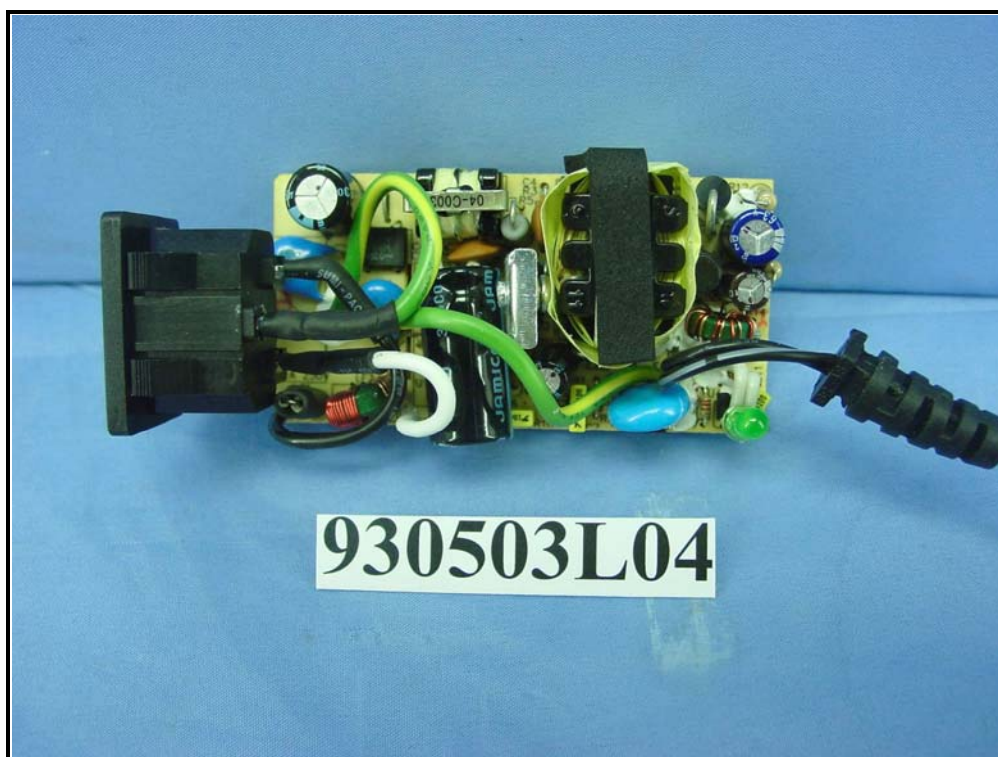

CONSTRUCTION PHOTOS OF EUT

POE

Adapter

Antenna 1: 2.0 dBi

Antenna 2: 3.0 dBi

Antenna 3: 5.0 dBi

Antenna 4: 5.0 dBi