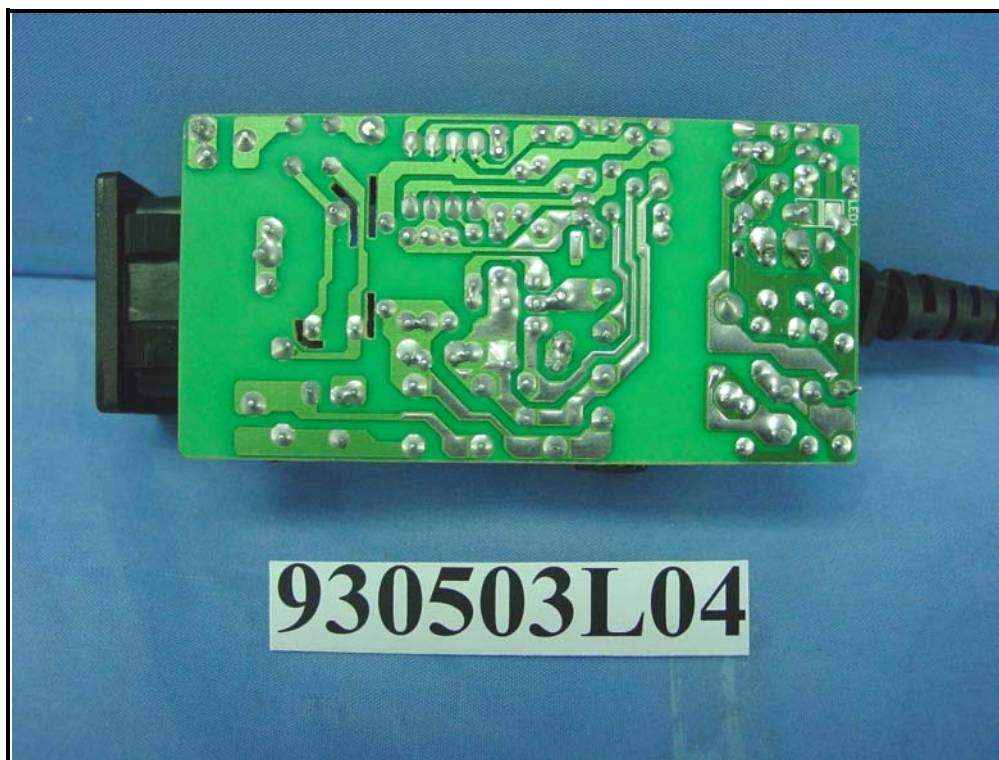

CONSTRUCTION PHOTOS OF EUT

POE

Adapter

Antenna 1: 2.0 dBi

Antenna 2: 3.0 dBi

Antenna 3: 5.0 dBi

Antenna 4: 5.0 dBi