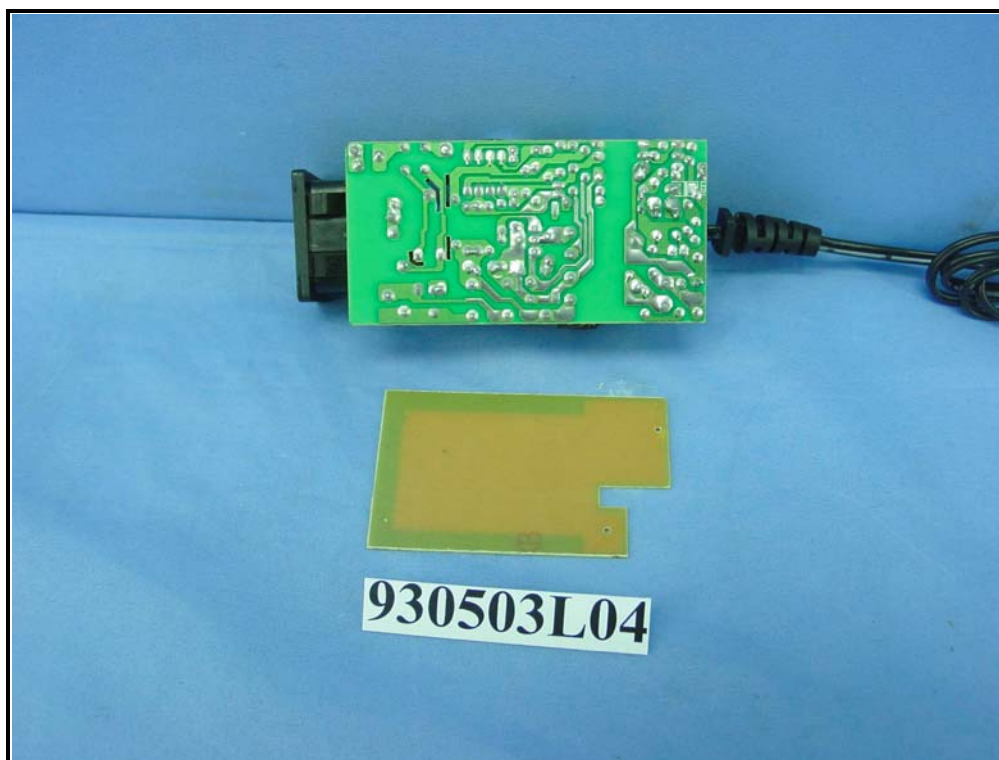

CONSTRUCTION PHOTOS OF EUT

POE

Adapter

Antenna 1: 2.0 dBi

Antenna 2: 3.0 dBi

Antenna 3: 5.0 dBi

Antenna 4: 5.0 dBi