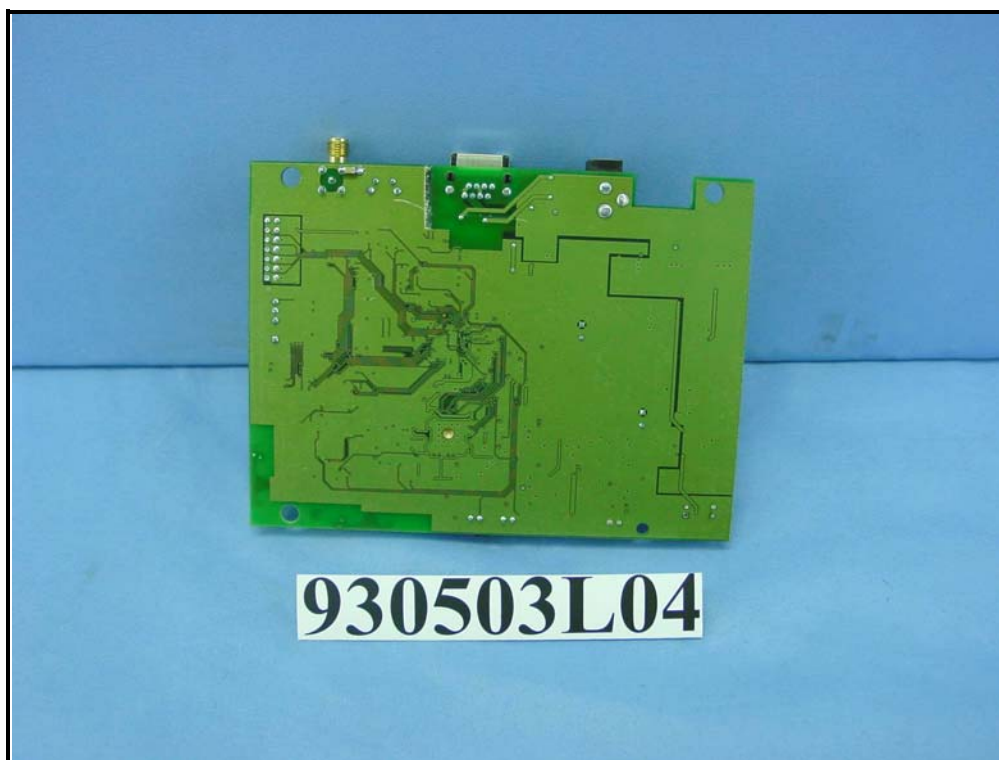

CONSTRUCTION PHOTOS OF EUT

POE

Adapter

Antenna 1: 2.0 dBi

Antenna 2: 3.0 dBi

Antenna 3: 5.0 dBi

Antenna 4: 5.0 dBi