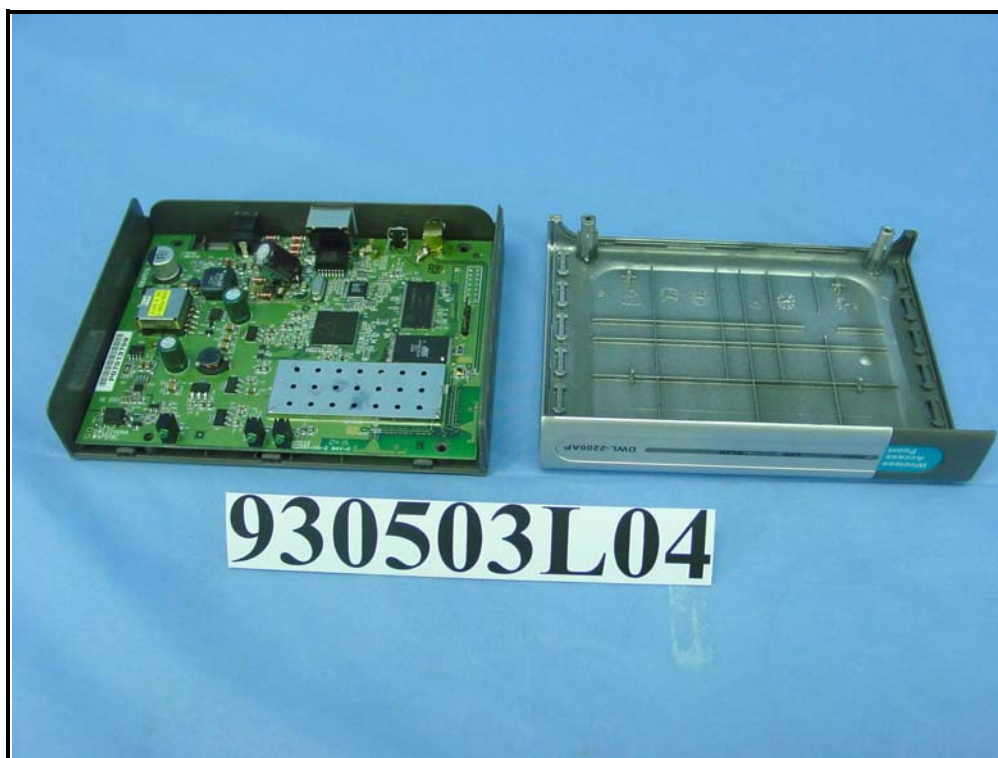

CONSTRUCTION PHOTOS OF EUT

POE

Adapter

Antenna 1: 2.0 dBi

Antenna 2: 3.0 dBi

Antenna 3: 5.0 dBi

Antenna 4: 5.0 dBi