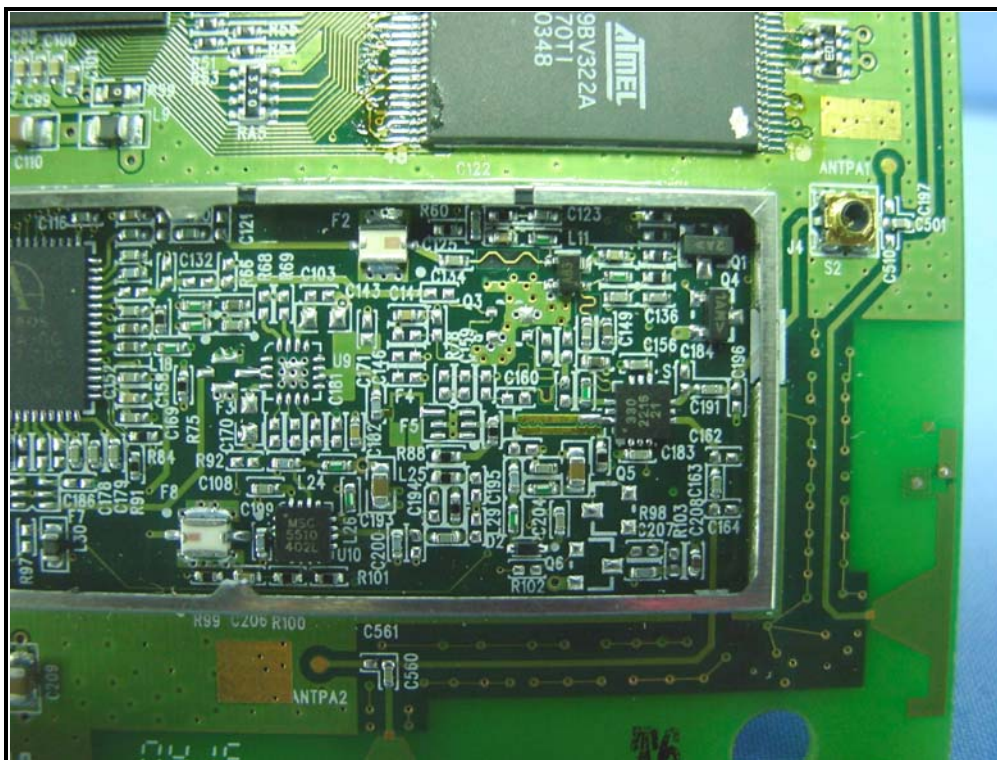

CONSTRUCTION PHOTOS OF EUT

POE

Adapter

Antenna 1: 2.0 dBi

Antenna 2: 3.0 dBi

Antenna 3: 5.0 dBi

Antenna 4: 5.0 dBi