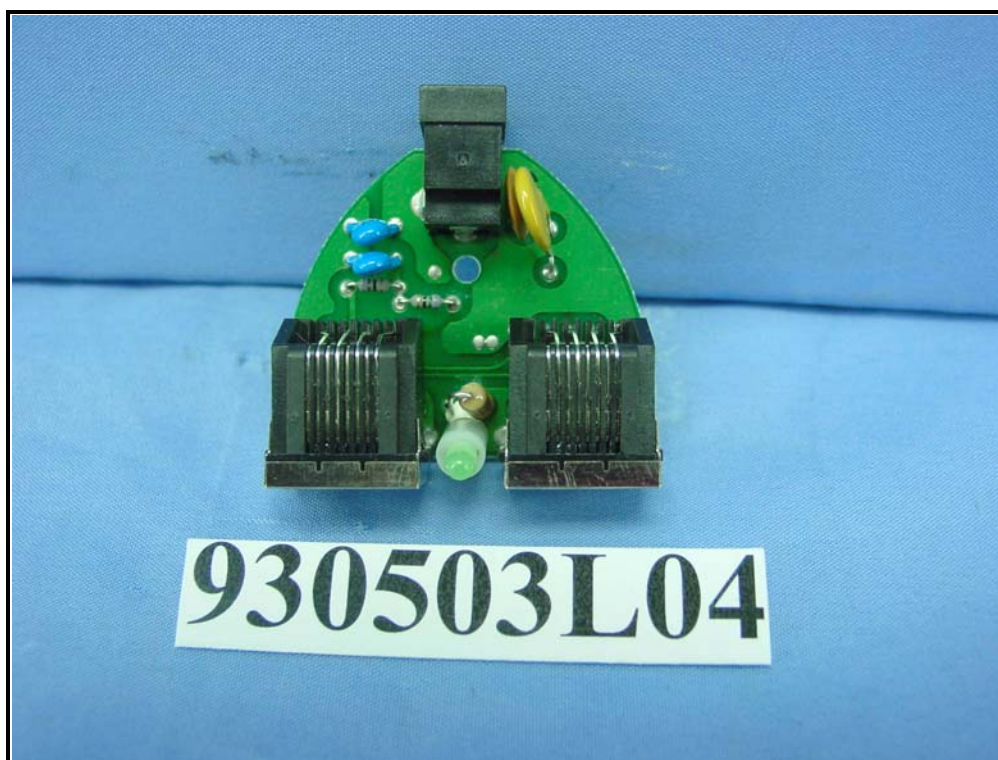

CONSTRUCTION PHOTOS OF EUT

POE

Adapter

Antenna 1: 2.0 dBi

Antenna 2: 3.0 dBi

Antenna 3: 5.0 dBi

Antenna 4: 5.0 dBi