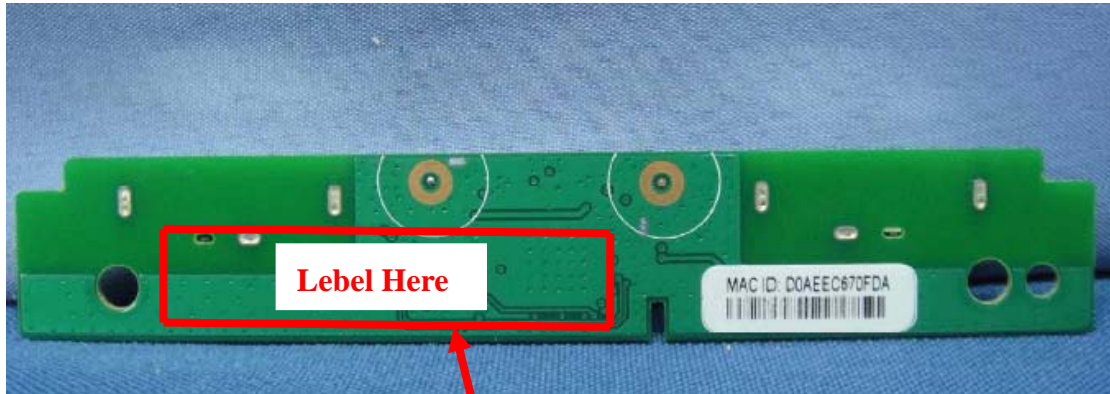

## LABEL LOCATION

The label will be permanently affixed at a conspicuous location on the device.

供應商重製條碼  
條碼流水號: (Code 128)  
(01)07898581340461

2,00 mm

2,00 mm