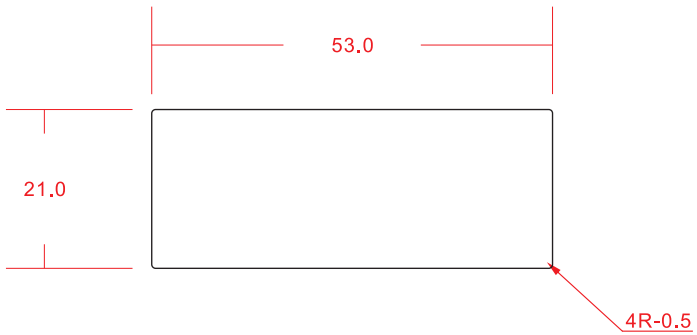

1 2 3 4 5

NOTES

文字顏色 : **Black**

公差 : **±0.5**

A
B
C

A
B
C

				ALPHA Alpha Networks Inc.		Title NEC NP01LM Model Label		Tolerances unless otherwise specified					
Doc.No.				Material SEE NOTES		Drawn <i>Josephine</i> Date Jun,27,'07		Part No. 97000000XXXXG		Rev. A1	Angle	1/2	1
REV.DATE				ISSUED DATE		Heat Treatment		UNIT MM		Scale	500~	0.5	1
PAGE/OF				Version		Surface Treatment		Q'TY		Sheet of	100~500	0.3	0.5
REVISIONS						Approved					10~50	0.1	0.2
						Date					0~10	0.05	0.1
											CLASS	A	B