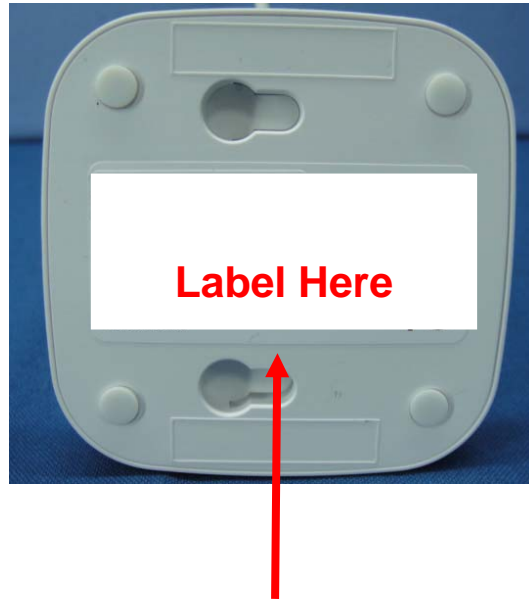

## LABEL LOCATION

The label will be permanently affixed at a conspicuous location on the device.

FCC ID : **RRK-CS3202**