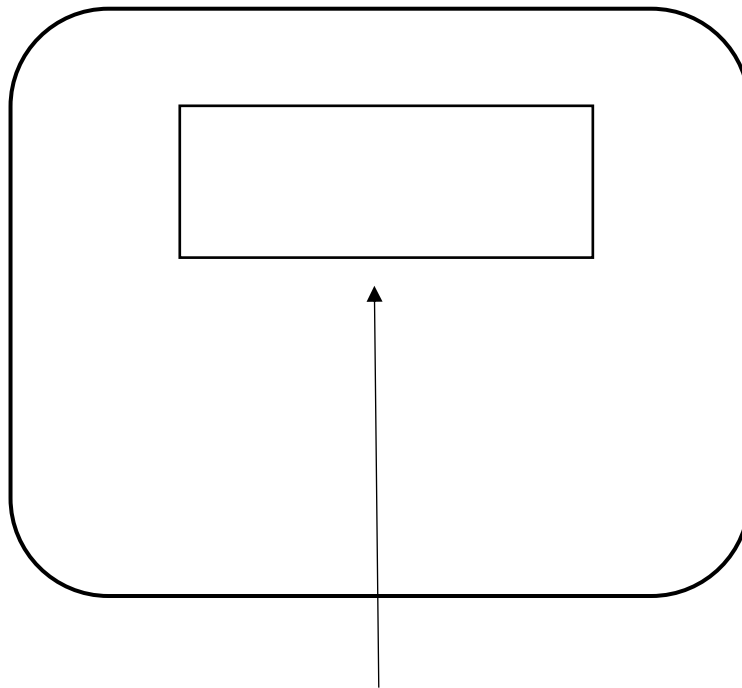

Label Location

Brand: Brightspeed

Model: BW1600A

FCC ID: RRK-BW1600A

Back of the EUT:

brightspeed Model no. BW1600A

FCC
FCC ID: RRK-BW1600A
Contains FCC ID:
XMR202008EC25AFXD
Indoor use only
Designed in Denmark and California. Made in Vietnam (VN)

UL US
LISTED
I.T.E.
E164374
Brightspeed
1120 S Tryon ST STE 700
Charlotte, NC 28203

WiFi 6
CERTIFIED

EEE
Energy Efficient Ethernet

RoHS
REACH

Caution: This device complies with Part 15 of the FCC Rules / Industry Canada licence-exempt RSS standard(s). Operation is subject to the following two conditions: (1) this device may not cause harmful interference, and (2) this device must accept any interference received, including interference that may cause undesired operation.