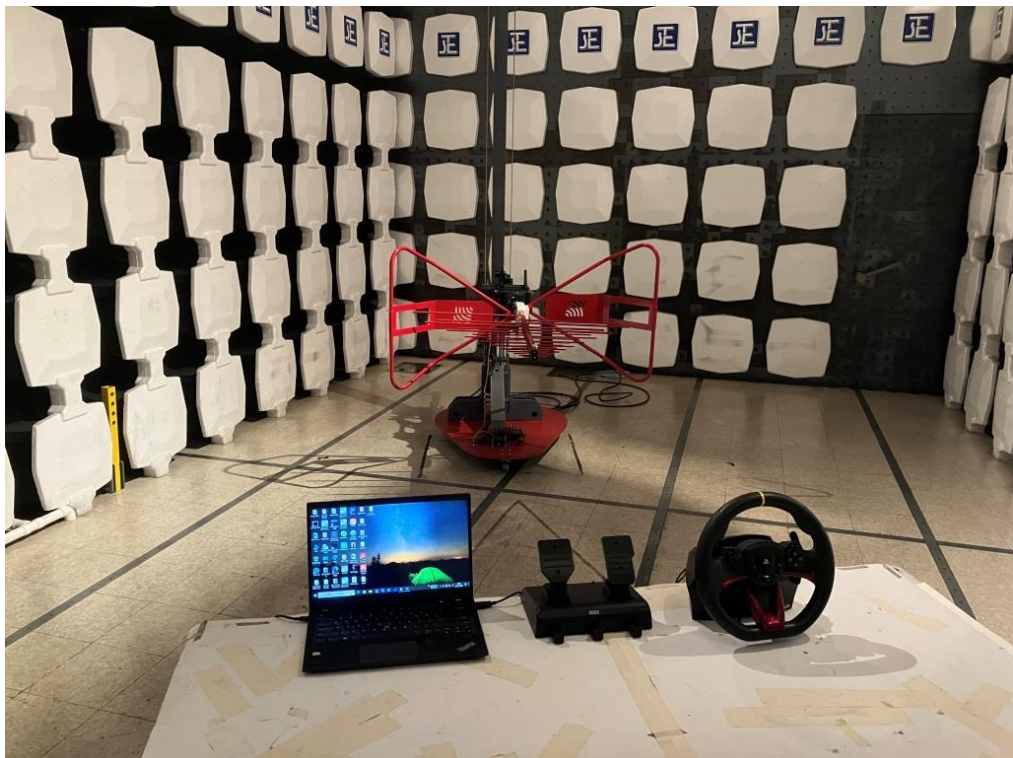

**Test Photo**

FCC ID: RQZSPF-2118A

IC:8406A-SPF2118A

**Measurement of Radiated Emission Test Set Up (9kHz – 30MHz)**

**Measurement of Radiated Emission Test Set Up (30MHz to 1000MHz)**

**Measurement of Radiated Emission Test Set Up (Above 1000MHz)**

**Measurement of Conducted Emission Test Set Up**