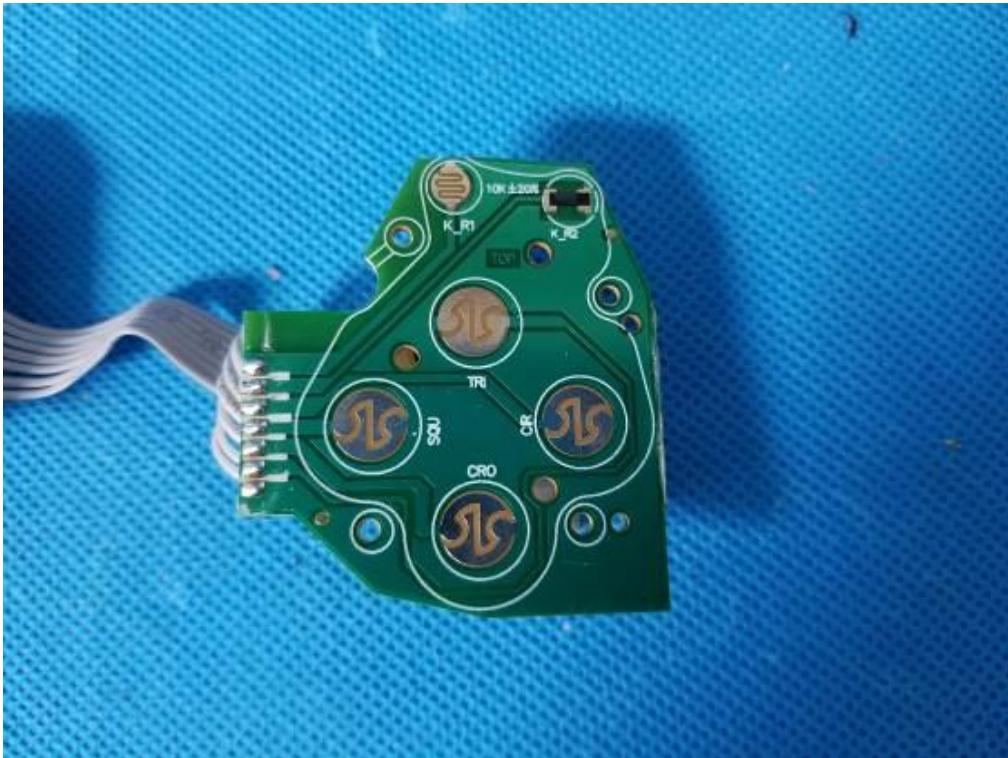

Internal Photo

FCC ID: RQZSPF-2118A

IC:8406A-SPF2118A

Inner View of the EUT

Inner View of the EUT

Inner View of the EUT

Inner View of the EUT

Inner circuit top view

Inner circuit top view

Inner circuit top view

Inner circuit top view

Inner circuit top view

Inner circuit top view

Inner circuit top view

Inner circuit top view

Inner circuit top view

Inner circuit top view

BT antenna