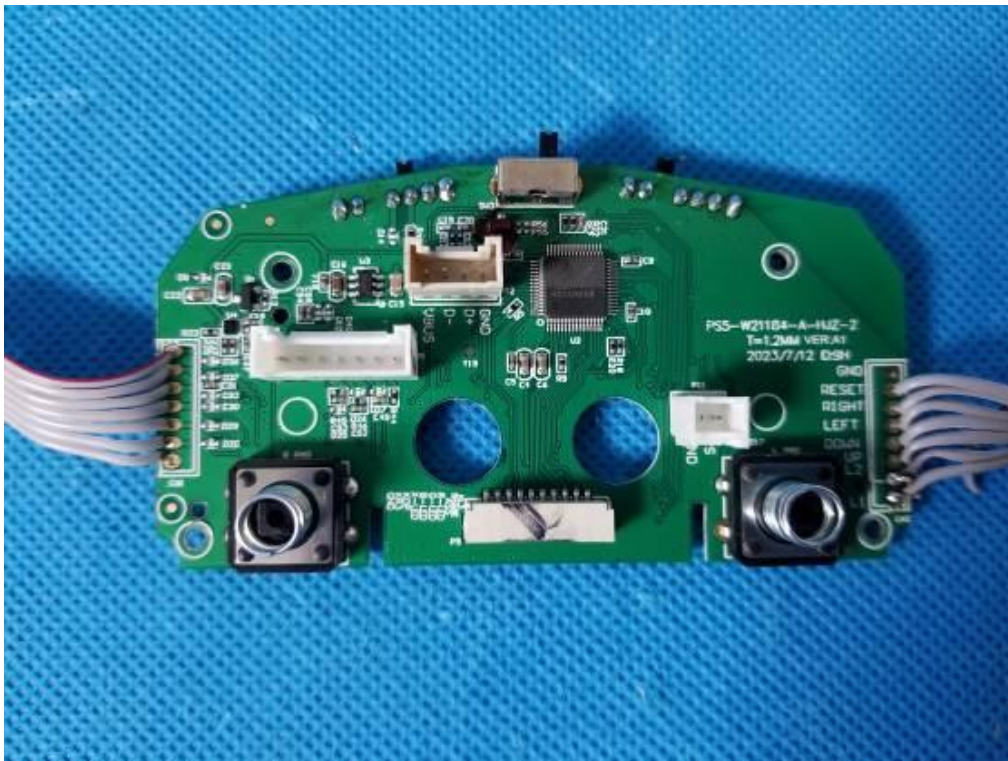

Internal Photo

FCC ID: RQZSPF-2118A

IC:8406A-SPF2118A

Inner View of the EUT

Inner View of the EUT

Inner View of the EUT

Inner View of the EUT

Inner circuit top view

Inner circuit top view

Inner circuit top view

Inner circuit top view

Inner circuit top view

Inner circuit top view

Inner circuit top view

Inner circuit top view

Inner circuit top view

Inner circuit top view

BT antenna