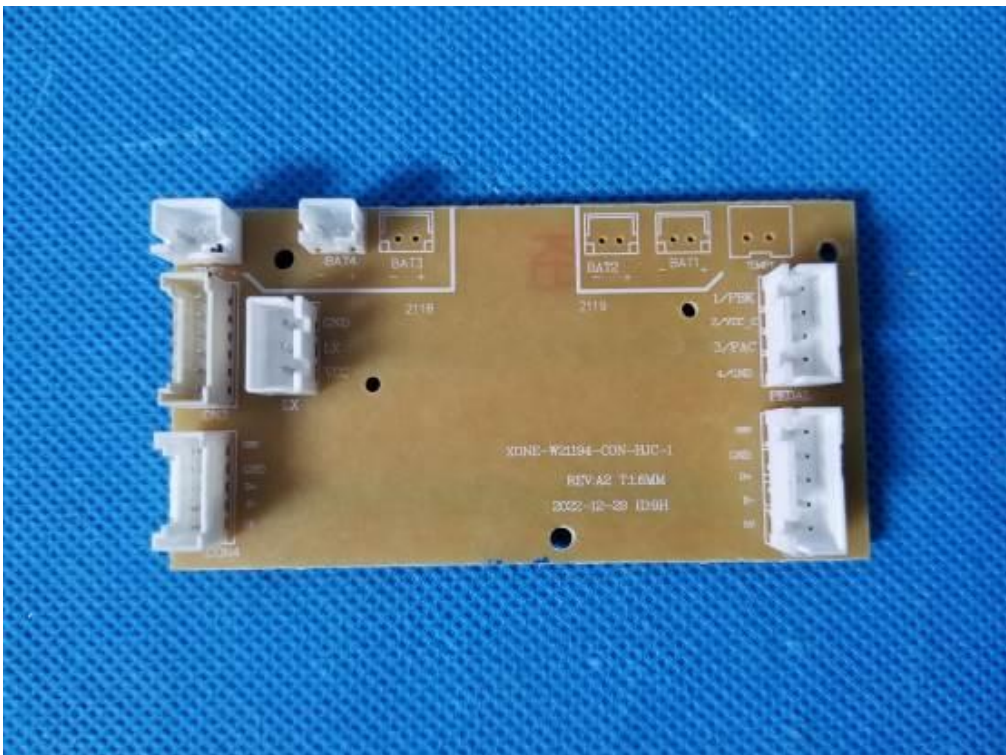

Internal Photo

FCC ID: RQZSPF-2118A

IC:8406A-SPF2118A

Inner View of the EUT

Inner View of the EUT

Inner View of the EUT

Inner View of the EUT

Inner circuit top view

Inner circuit top view

Inner circuit top view

Inner circuit top view

Inner circuit top view

Inner circuit top view

Inner circuit top view

Inner circuit top view

Inner circuit top view

Inner circuit top view

BT antenna