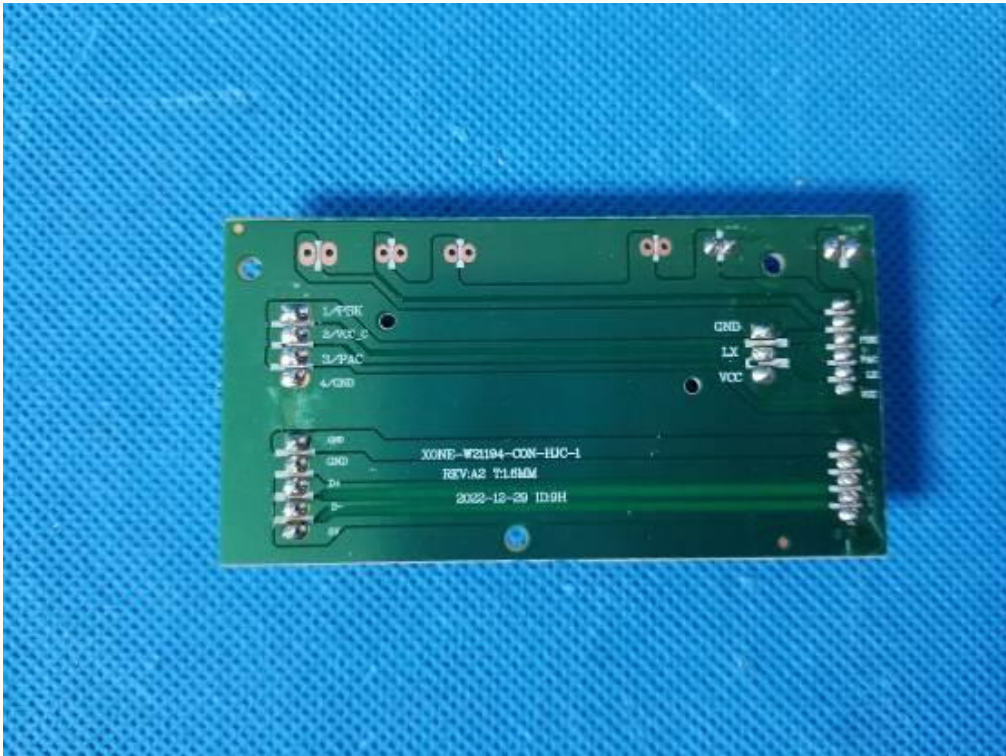

Internal Photo

FCC ID: RQZSPF-2118A

IC:8406A-SPF2118A

Inner View of the EUT

Inner View of the EUT

Inner View of the EUT

Inner View of the EUT

Inner circuit top view

Inner circuit top view

Inner circuit top view

Inner circuit top view

Inner circuit top view

Inner circuit top view

Inner circuit top view

Inner circuit top view

Inner circuit top view

Inner circuit top view

BT antenna