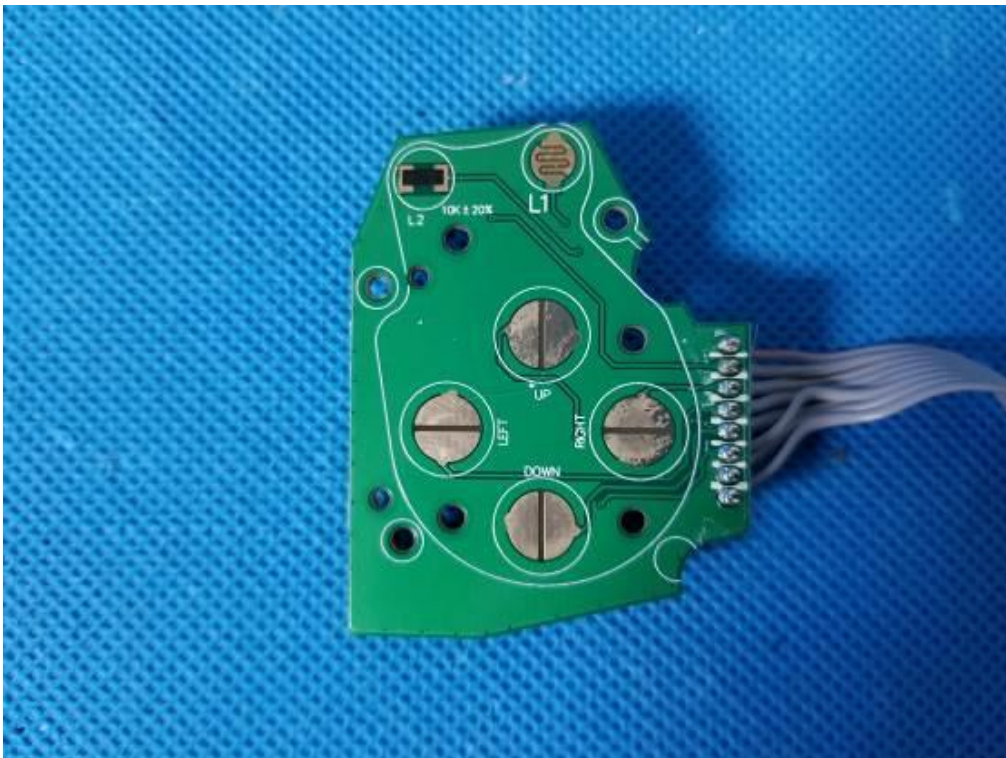

Internal Photo

FCC ID: RQZSPF-2118A

IC:8406A-SPF2118A

Inner View of the EUT

Inner View of the EUT

Inner View of the EUT

Inner View of the EUT

Inner circuit top view

Inner circuit top view

Inner circuit top view

Inner circuit top view

Inner circuit top view

Inner circuit top view

Inner circuit top view

Inner circuit top view

Inner circuit top view

Inner circuit top view

BT antenna