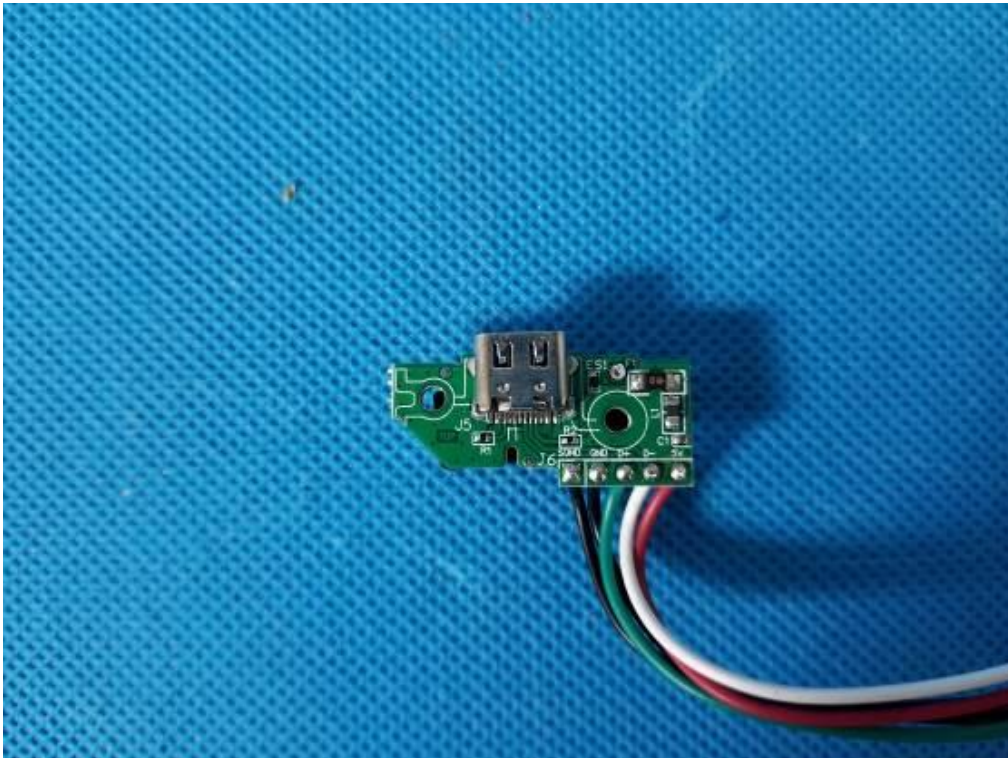

Internal Photo

FCC ID: RQZSPF-2118A

IC:8406A-SPF2118A

Inner View of the EUT

Inner View of the EUT

Inner View of the EUT

Inner View of the EUT

Inner circuit top view

Inner circuit top view

Inner circuit top view

Inner circuit top view

Inner circuit top view

Inner circuit top view

Inner circuit top view

Inner circuit top view

Inner circuit top view

Inner circuit top view

BT antenna