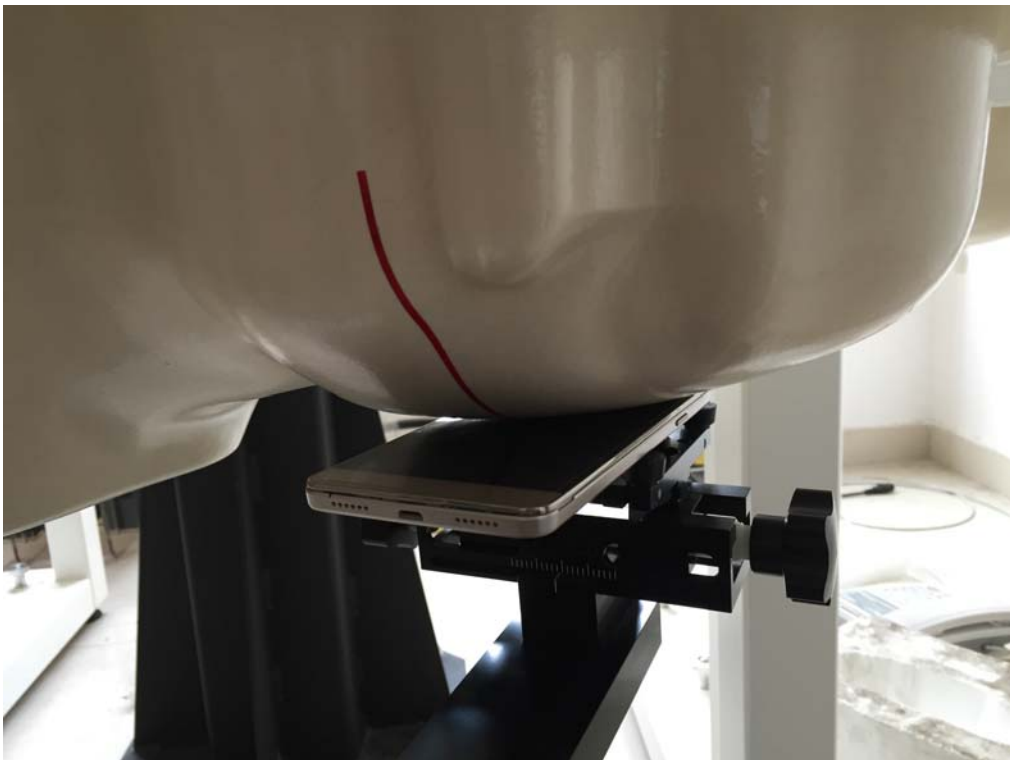

Test Setup Photos of the EUT_SAR

Photograph of the depth in the Head Phantom

Photograph of the depth in the Body Phantom

Right Head Tilt Setup Photo

Right Head Cheek Setup Photo

Left Head Tilt Setup Photo

Left Head Cheek Setup Photo

10mm Back Side Setup Photo

10mm Front Side Setup Photo

10mm Left Side Setup Photo

10mm Right Side Setup Photo

10mm Top Side Setup Photo

10mm Bottom Side Setup Photo