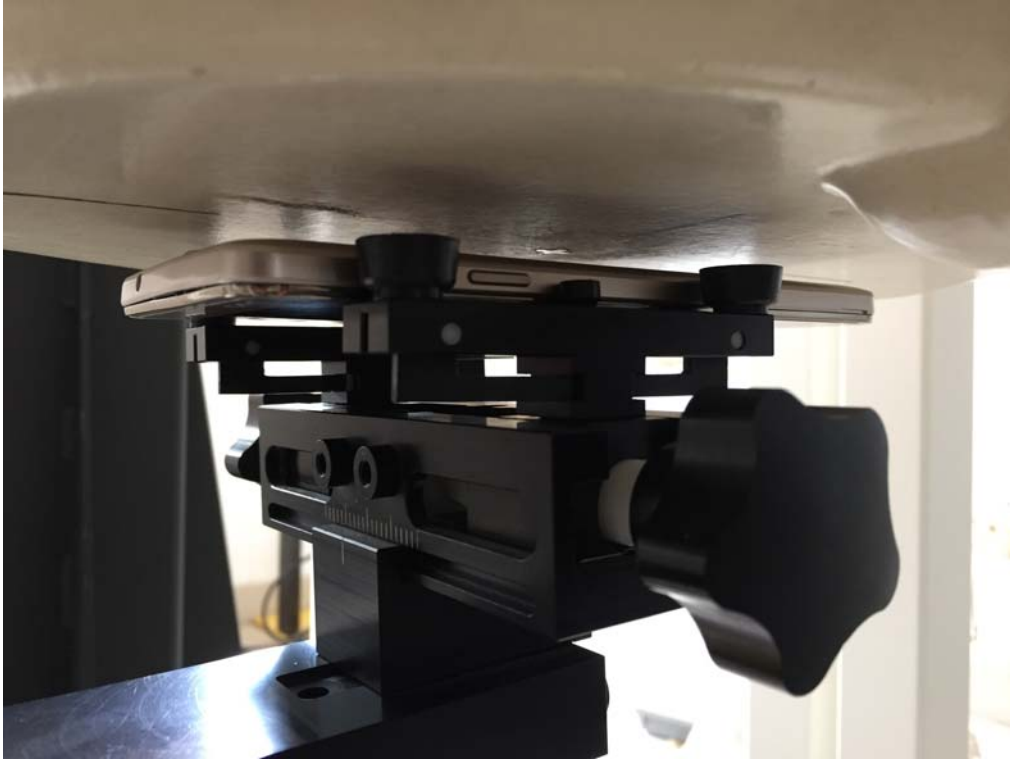

Test Setup Photos of the EUT_SAR

Photograph of the depth in the Head Phantom

Photograph of the depth in the Body Phantom

Right Head Tilt Setup Photo

Right Head Cheek Setup Photo

Left Head Tilt Setup Photo

Left Head Cheek Setup Photo

10mm Back Side Setup Photo

10mm Front Side Setup Photo

10mm Left Side Setup Photo

10mm Right Side Setup Photo

10mm Top Side Setup Photo

10mm Bottom Side Setup Photo