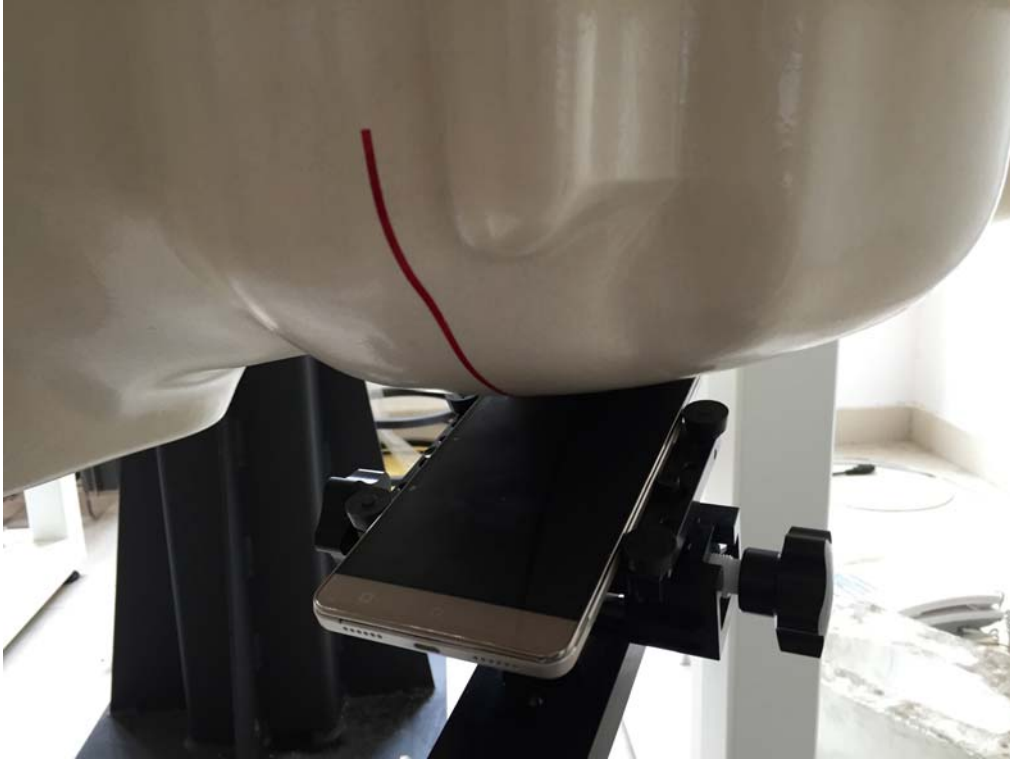

Test Setup Photos of the EUT_SAR

Photograph of the depth in the Head Phantom

Photograph of the depth in the Body Phantom

Right Head Tilt Setup Photo

Right Head Cheek Setup Photo

Left Head Tilt Setup Photo

Left Head Cheek Setup Photo

10mm Back Side Setup Photo

10mm Front Side Setup Photo

10mm Left Side Setup Photo

10mm Right Side Setup Photo

10mm Top Side Setup Photo

10mm Bottom Side Setup Photo