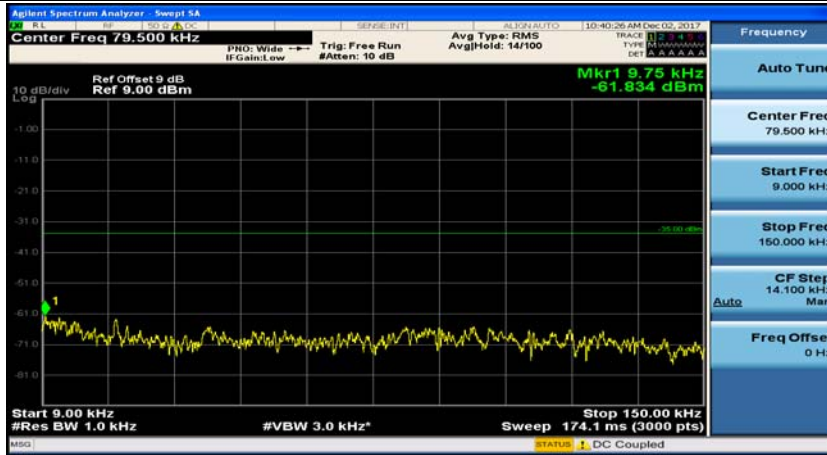

## Appendix E: Conducted Spurious Emission

### Test Graphs

Channel Bandwidth: 5 MHz

(Channel Bandwidth: 5 MHz)\_MCH\_QPSK\_1RB#0

(Channel Bandwidth: 5 MHz)\_MCH\_QPSK\_1RB#12