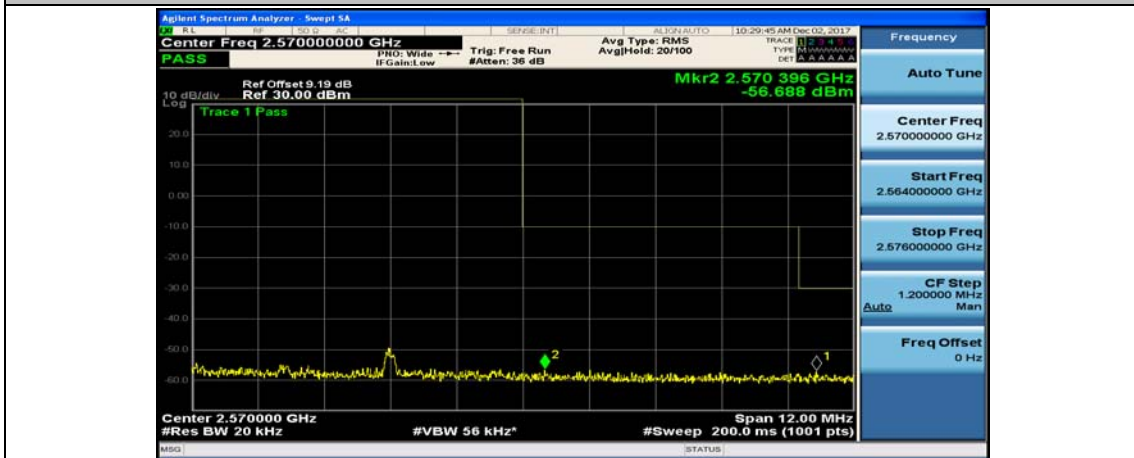

(Channel Bandwidth:20 MHz)\_LCH\_QPSK\_50RB#25

(Channel Bandwidth:20 MHz)\_LCH\_QPSK\_50RB#50

(Channel Bandwidth:20 MHz)\_LCH\_QPSK\_100RB#0

(Channel Bandwidth:20 MHz)\_HCH\_QPSK\_1RB#0

(Channel Bandwidth:20 MHz)\_HCH\_QPSK\_1RB#49