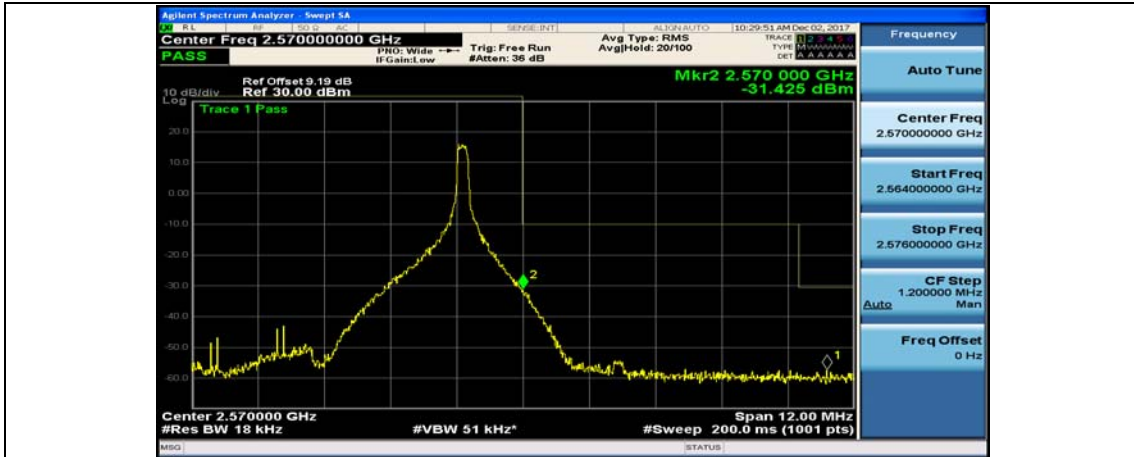

(Channel Bandwidth:20 MHz)_HCH_QPSK_1RB#99