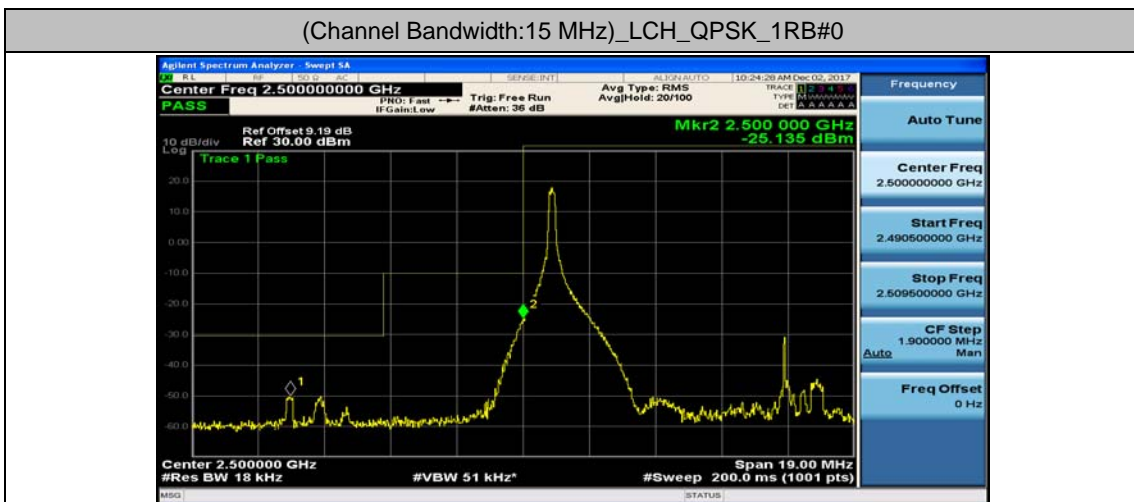

Channel Bandwidth: 10 MHz\_HCH\_16QAM\_25RB#0

Channel Bandwidth: 10 MHz\_HCH\_16QAM\_25RB#12

Channel Bandwidth: 10 MHz\_HCH\_16QAM\_25RB#25

Channel Bandwidth: 10 MHz\_HCH\_16QAM\_50RB#0

Channel Bandwidth: 15 MHz

(Channel Bandwidth:15 MHz)\_LCH\_QPSK\_1RB#37

(Channel Bandwidth:15 MHz)\_LCH\_QPSK\_1RB#74

(Channel Bandwidth:15 MHz)\_LCH\_QPSK\_37RB#0

(Channel Bandwidth:15 MHz)\_LCH\_QPSK\_37RB#18

(Channel Bandwidth:15 MHz)\_LCH\_QPSK\_37RB#38