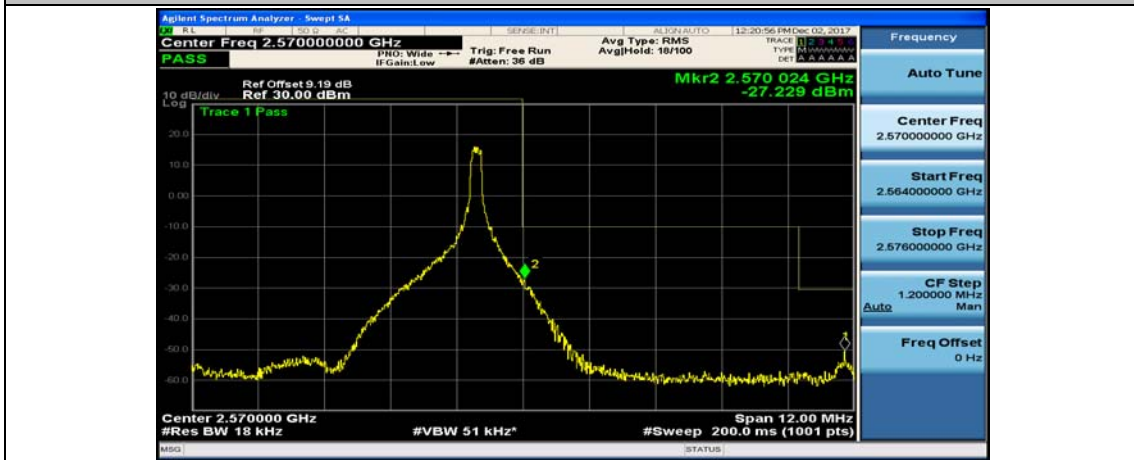

(Channel Bandwidth:15 MHz)\_LCH\_16QAM\_1RB#74

(Channel Bandwidth:15 MHz)\_LCH\_16QAM\_37RB#0

(Channel Bandwidth:15 MHz)\_LCH\_16QAM\_37RB#18

(Channel Bandwidth:15 MHz)\_LCH\_16QAM\_37RB#38

(Channel Bandwidth:15 MHz)\_HCH\_16QAM\_1RB#74