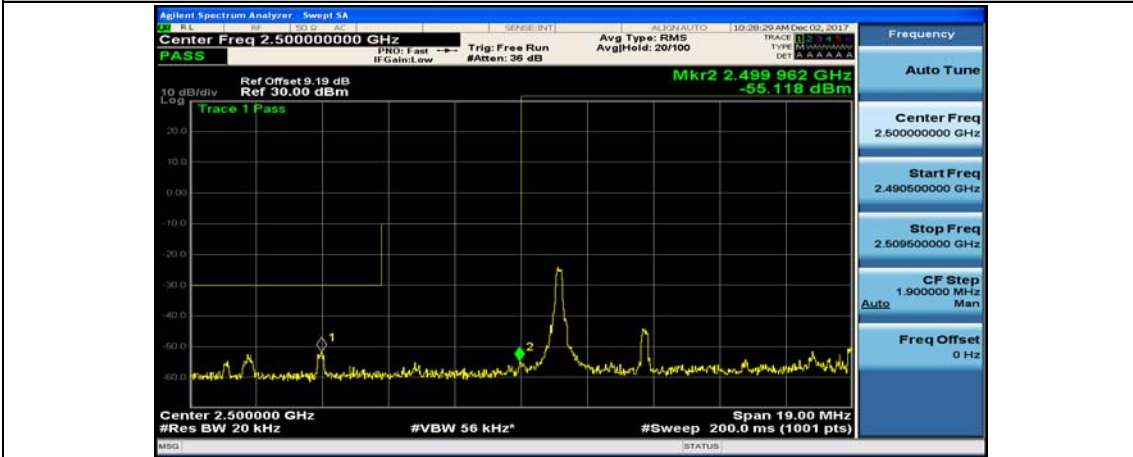

(Channel Bandwidth:20 MHz)_LCH_16QAM_1RB#99