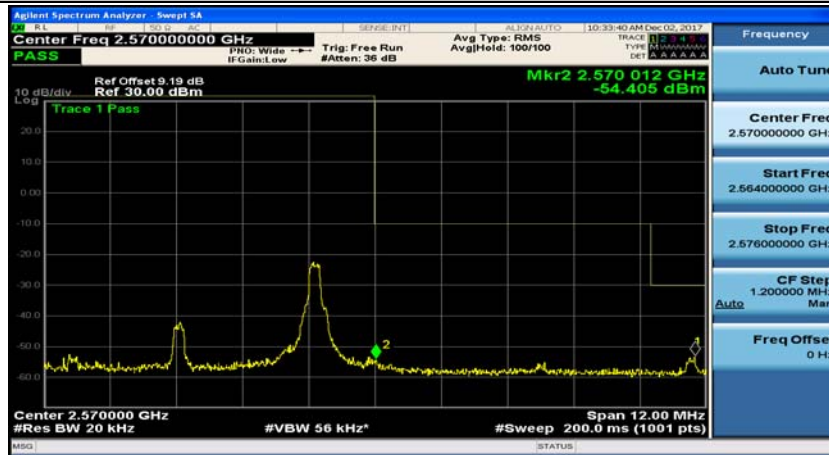

(Channel Bandwidth:20 MHz)_HCH_16QAM_1RB#0