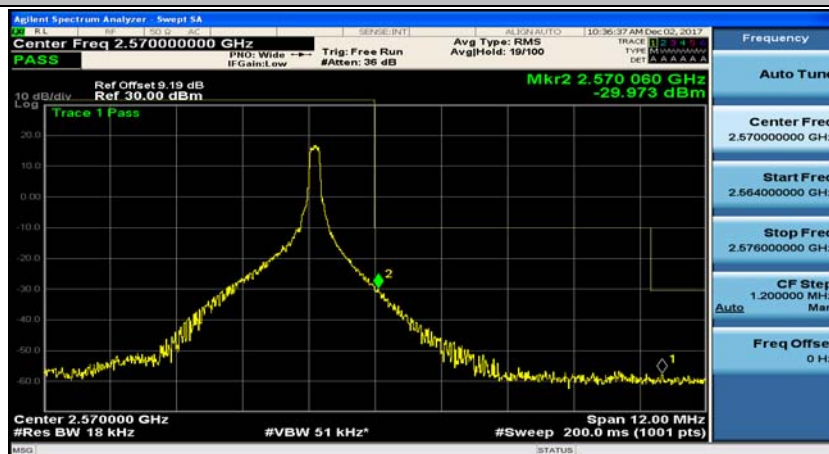

(Channel Bandwidth:20 MHz)\_LCH\_16QAM\_50RB#50

(Channel Bandwidth:20 MHz)\_LCH\_16QAM\_100RB#0

(Channel Bandwidth:20 MHz)\_HCH\_16QAM\_1RB#0

(Channel Bandwidth:20 MHz)\_HCH\_16QAM\_1RB#49

(Channel Bandwidth:20 MHz)\_HCH\_16QAM\_1RB#99