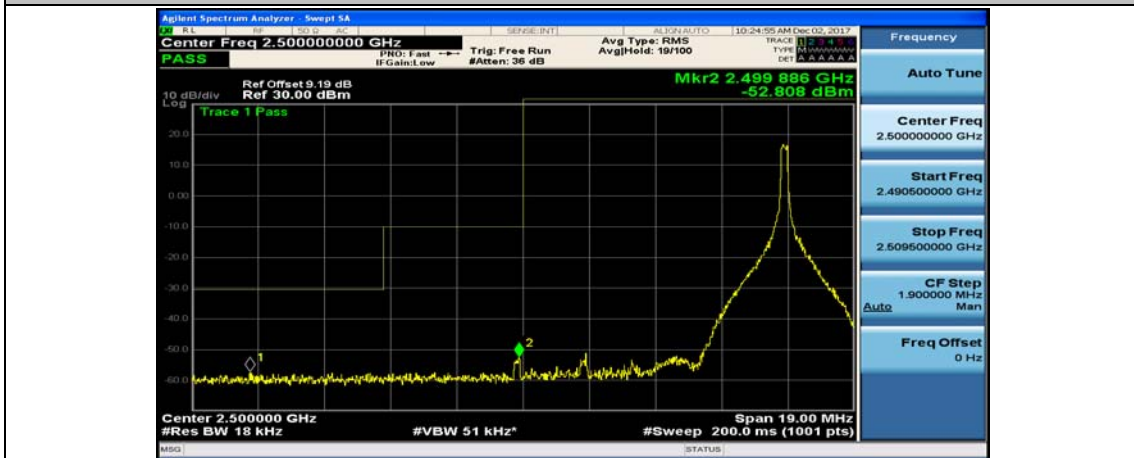

(Channel Bandwidth:15 MHz)\_HCH\_QPSK\_37RB#18

(Channel Bandwidth:15 MHz)\_HCH\_QPSK\_37RB#38

(Channel Bandwidth:15 MHz)\_HCH\_QPSK\_75RB#0

(Channel Bandwidth:15 MHz)\_LCH\_16QAM\_1RB#0

(Channel Bandwidth:15 MHz)\_LCH\_16QAM\_1RB#37