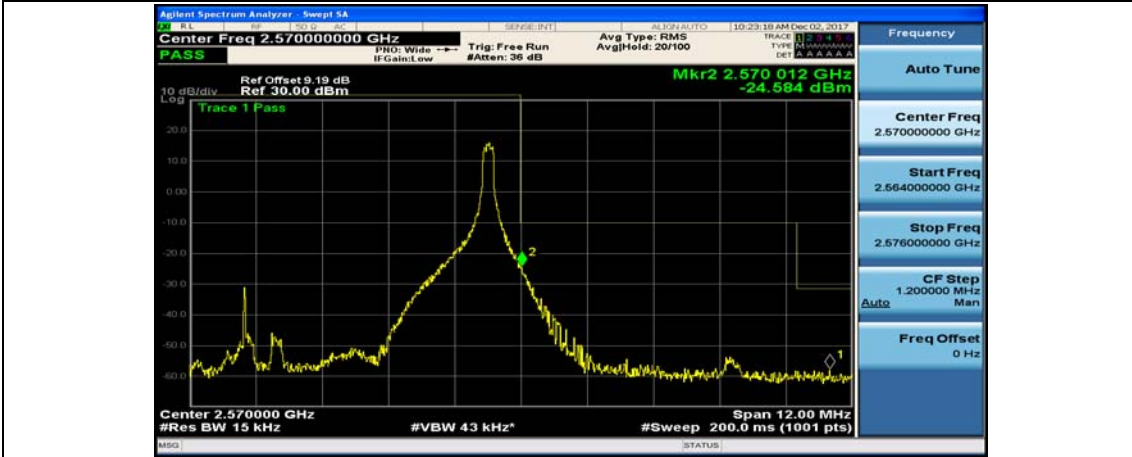

Channel Bandwidth: 10 MHz\_LCH\_16QAM\_25RB#25

Channel Bandwidth: 10 MHz\_LCH\_16QAM\_50RB#0

Channel Bandwidth: 10 MHz\_HCH\_16QAM\_1RB#0

Channel Bandwidth: 10 MHz\_HCH\_16QAM\_1RB#24

Channel Bandwidth: 10 MHz\_HCH\_16QAM\_1RB#49