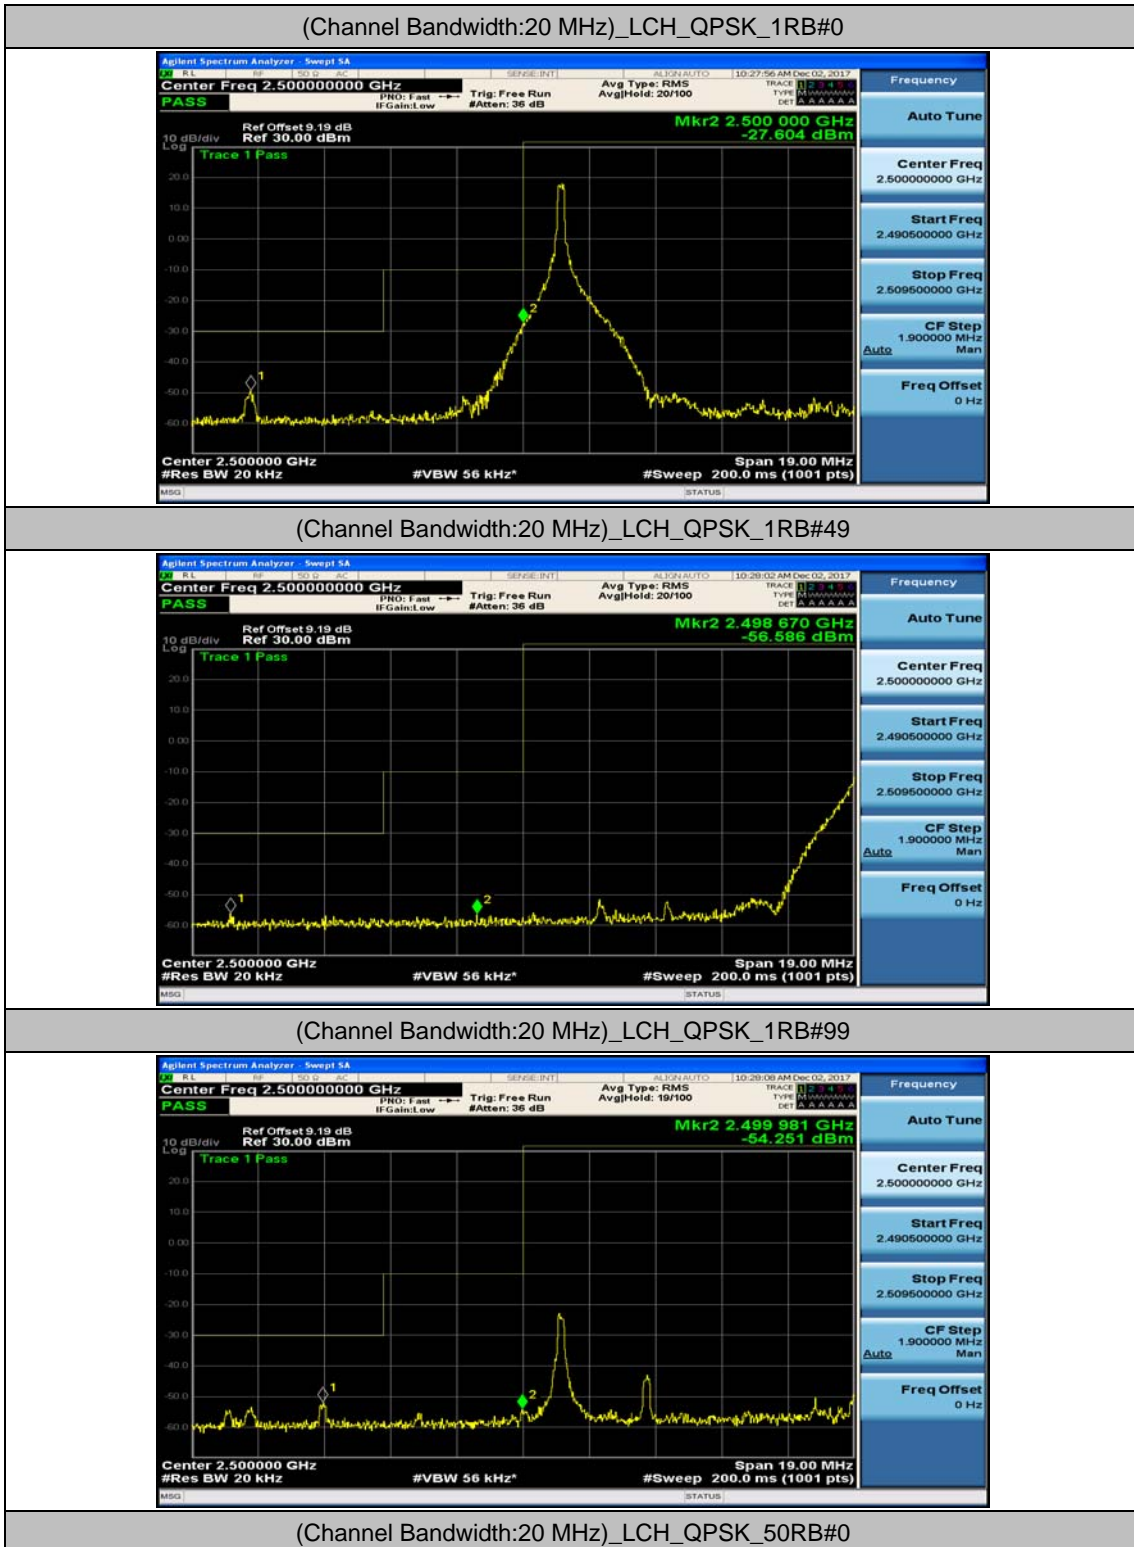

(Channel Bandwidth:15 MHz)\_HCH\_16QAM\_37RB#0

(Channel Bandwidth:15 MHz)\_HCH\_16QAM\_37RB#18

(Channel Bandwidth:15 MHz)\_HCH\_16QAM\_37RB#38

(Channel Bandwidth:15 MHz)\_HCH\_16QAM\_75RB#0

Channel Bandwidth: 20 MHz