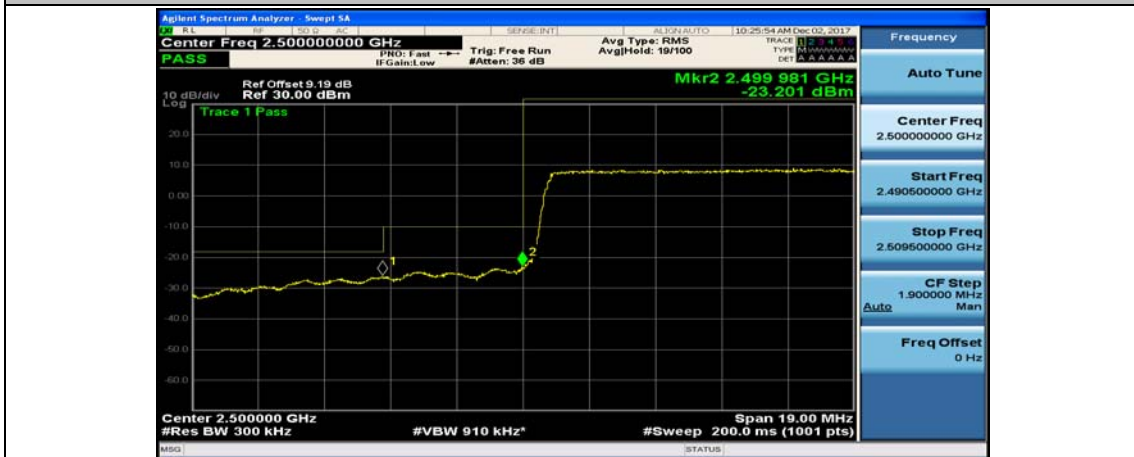

(Channel Bandwidth:15 MHz)_LCH_QPSK_75RB#0