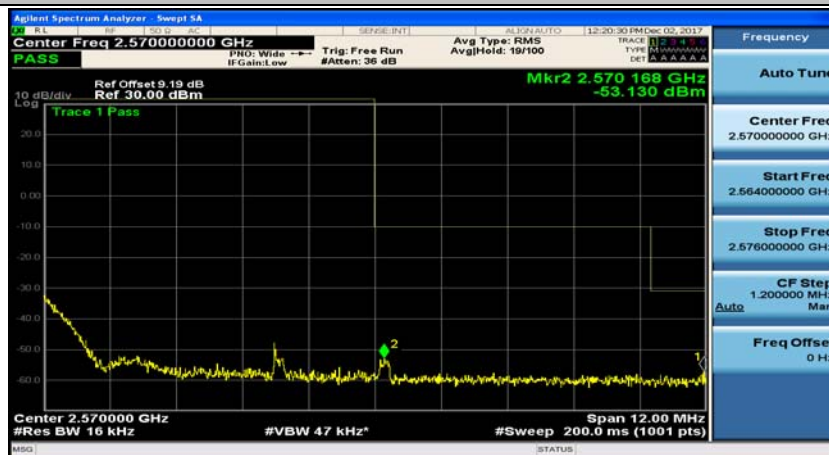

(Channel Bandwidth:15 MHz)_HCH_QPSK_1RB#37