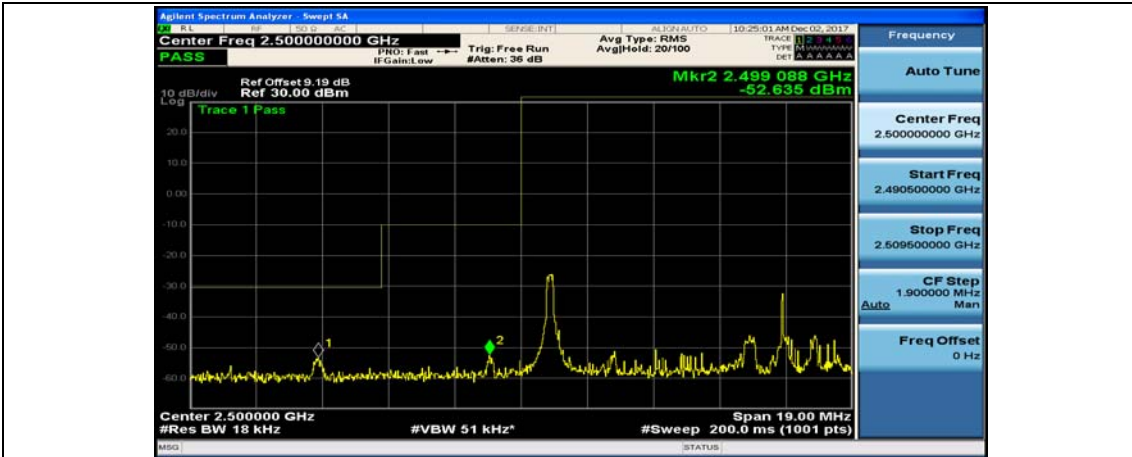

(Channel Bandwidth:15 MHz)_LCH_16QAM_1RB#74