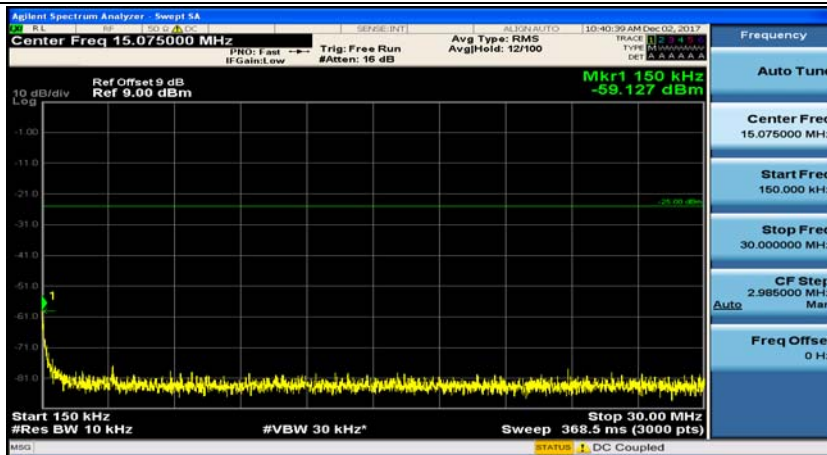

## Appendix E: Conducted Spurious Emission

### Test Graphs

Channel Bandwidth: 5 MHz

(Channel Bandwidth: 5 MHz)\_MCH\_QPSK\_1RB#0

(Channel Bandwidth: 5 MHz)\_MCH\_QPSK\_1RB#12