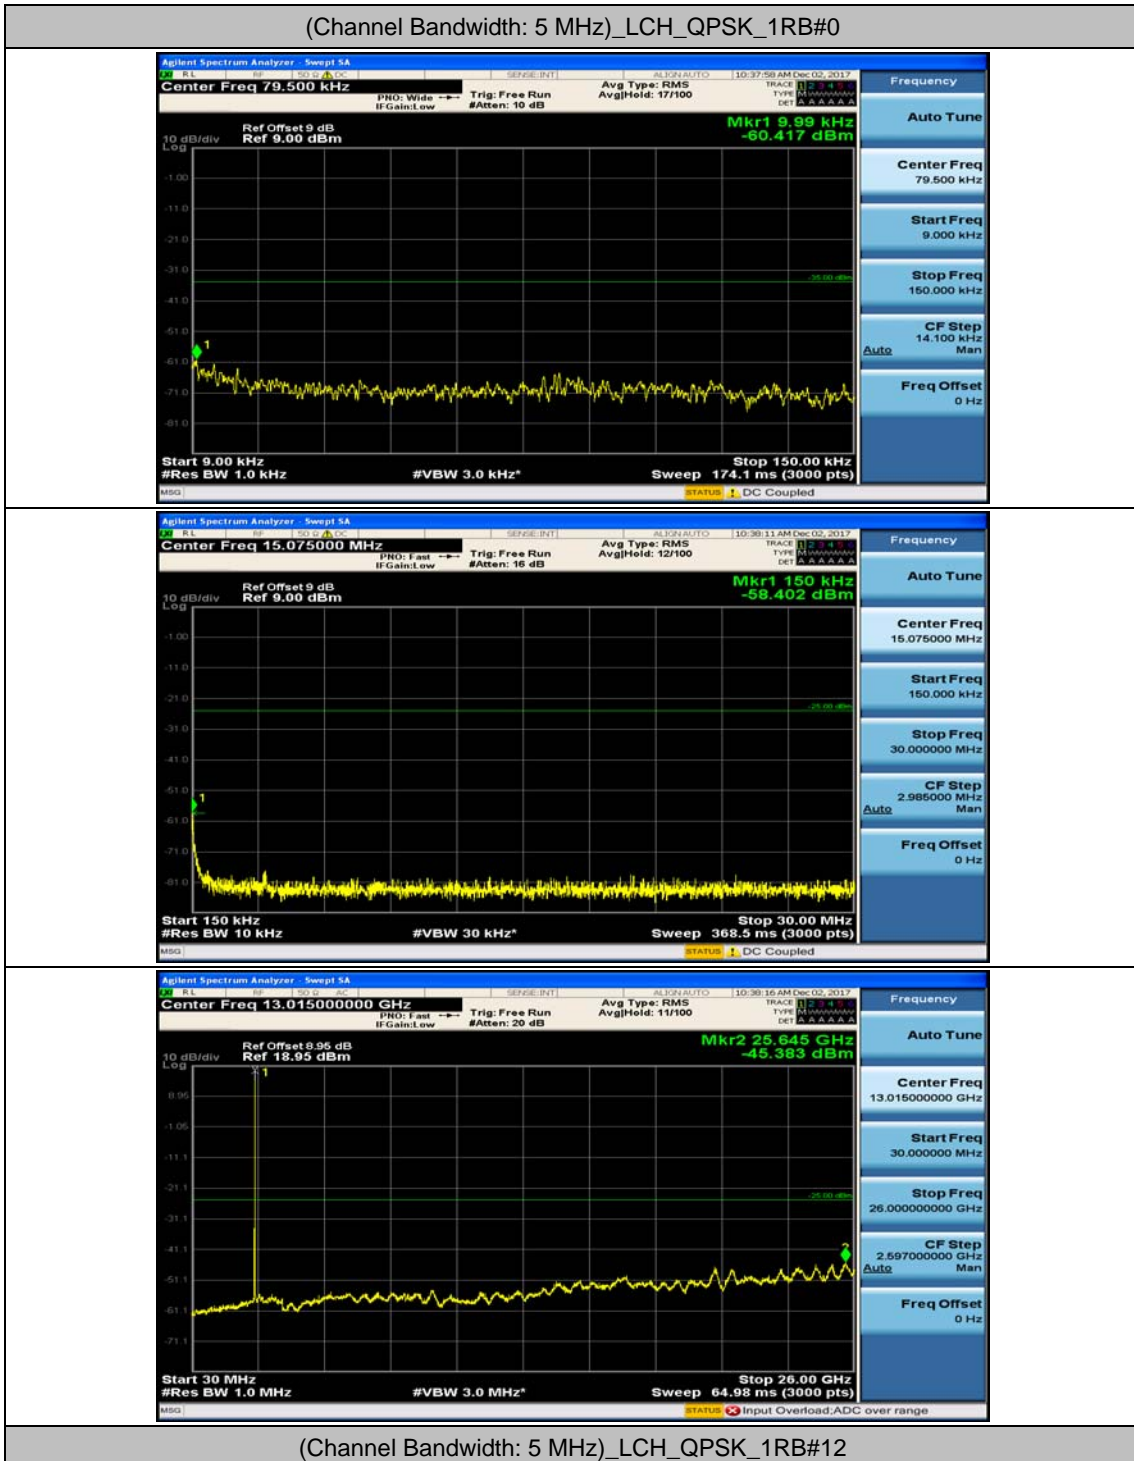

Appendix E: Conducted Spurious Emission

Test Graphs

Channel Bandwidth: 5 MHz