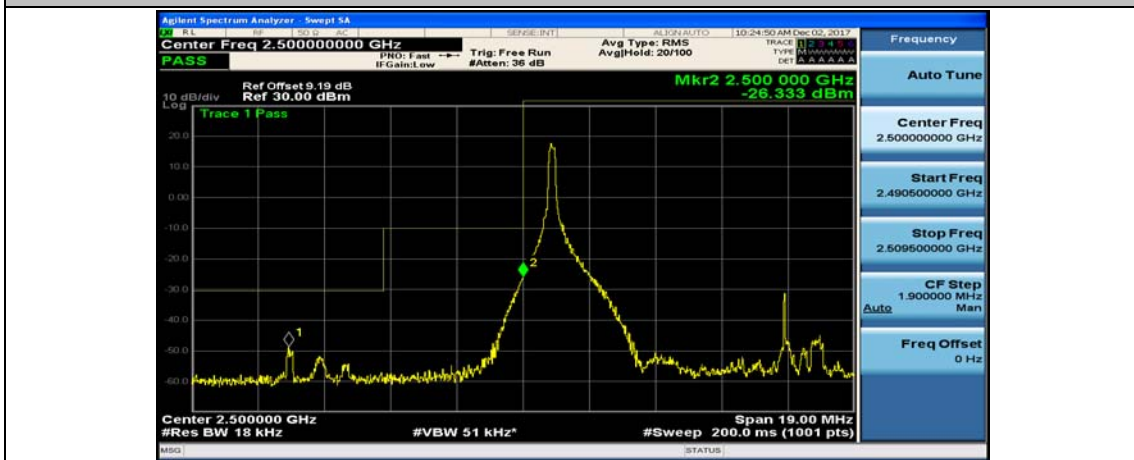

(Channel Bandwidth:15 MHz)\_HCH\_QPSK\_37RB#18

(Channel Bandwidth:15 MHz)\_HCH\_QPSK\_37RB#38

(Channel Bandwidth:15 MHz)\_HCH\_QPSK\_75RB#0

(Channel Bandwidth:15 MHz)\_LCH\_16QAM\_1RB#0

(Channel Bandwidth:15 MHz)\_LCH\_16QAM\_1RB#37