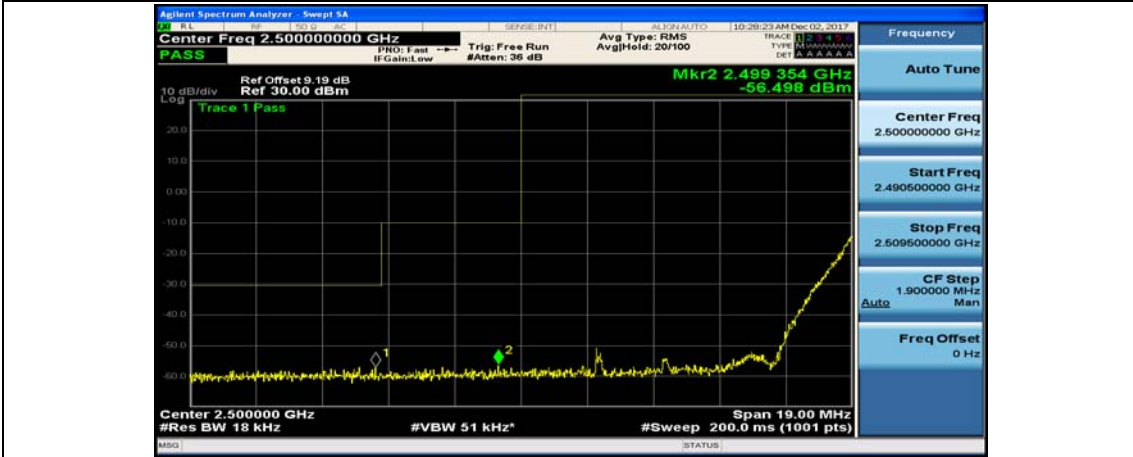

(Channel Bandwidth:20 MHz)_LCH_16QAM_1RB#49