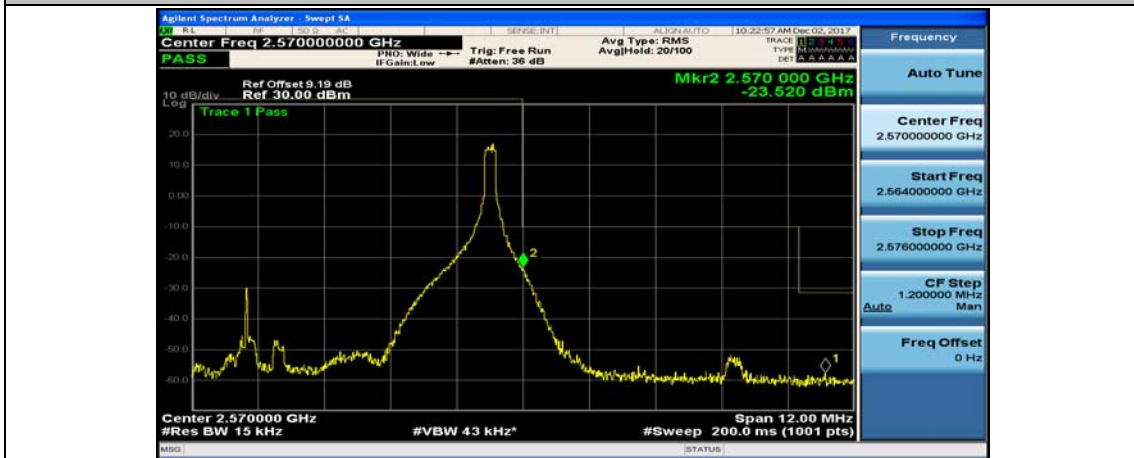

Channel Bandwidth: 10 MHz\_HCH\_QPSK\_1RB#49

Channel Bandwidth: 10 MHz\_HCH\_QPSK\_25RB#0

Channel Bandwidth: 10 MHz\_HCH\_QPSK\_25RB#12

Channel Bandwidth: 10 MHz\_HCH\_QPSK\_25RB#25

Channel Bandwidth: 10 MHz\_HCH\_QPSK\_50RB#0

Channel Bandwidth: 10 MHz\_LCH\_16QAM\_1RB#0

Channel Bandwidth: 10 MHz\_LCH\_16QAM\_1RB#24

Channel Bandwidth: 10 MHz\_LCH\_16QAM\_1RB#49

Channel Bandwidth: 10 MHz\_LCH\_16QAM\_25RB#0

Channel Bandwidth: 10 MHz\_LCH\_16QAM\_25RB#12