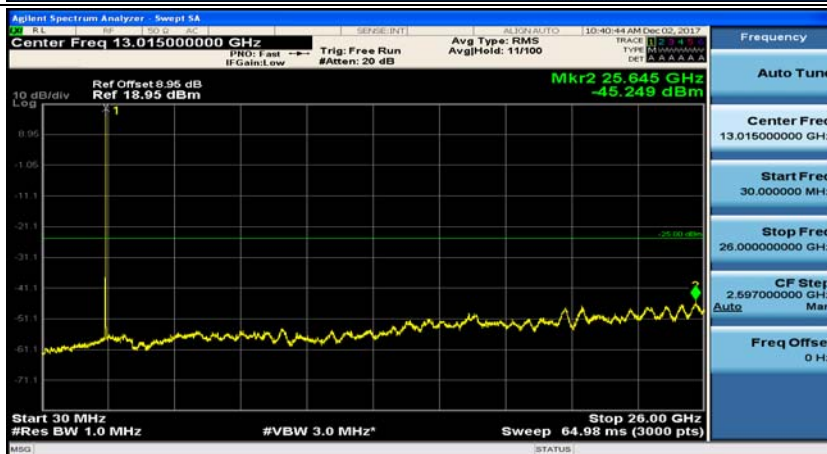

## Appendix E: Conducted Spurious Emission

### Test Graphs

Channel Bandwidth: 5 MHz

(Channel Bandwidth: 5 MHz)\_MCH\_QPSK\_1RB#0

(Channel Bandwidth: 5 MHz)\_MCH\_QPSK\_1RB#12