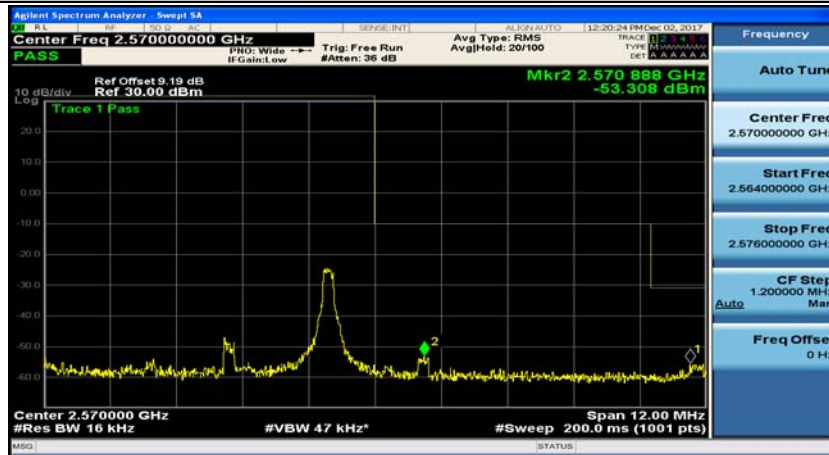

(Channel Bandwidth:15 MHz)_HCH_QPSK_1RB#0