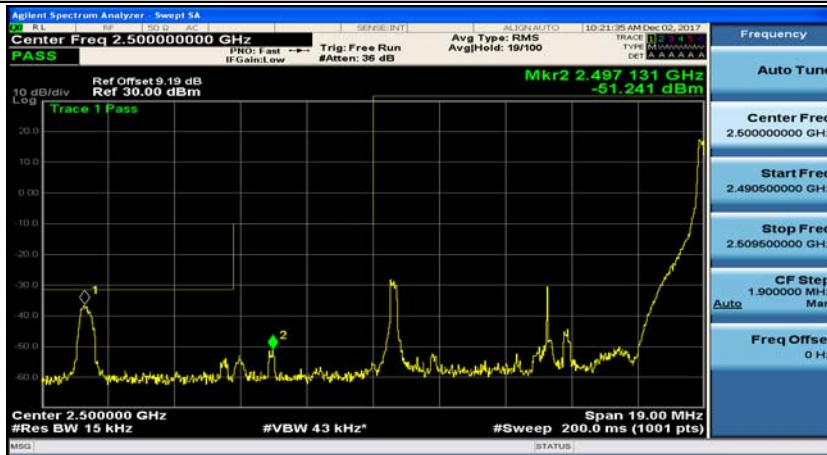

Channel Bandwidth: 10 MHz_LCH_16QAM_1RB#49