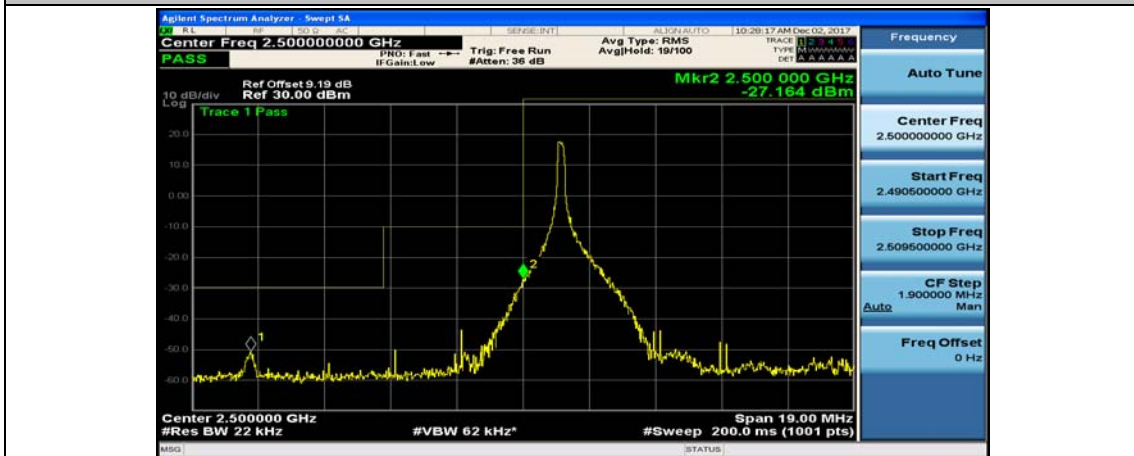

(Channel Bandwidth:20 MHz)_LCH_16QAM_1RB#0