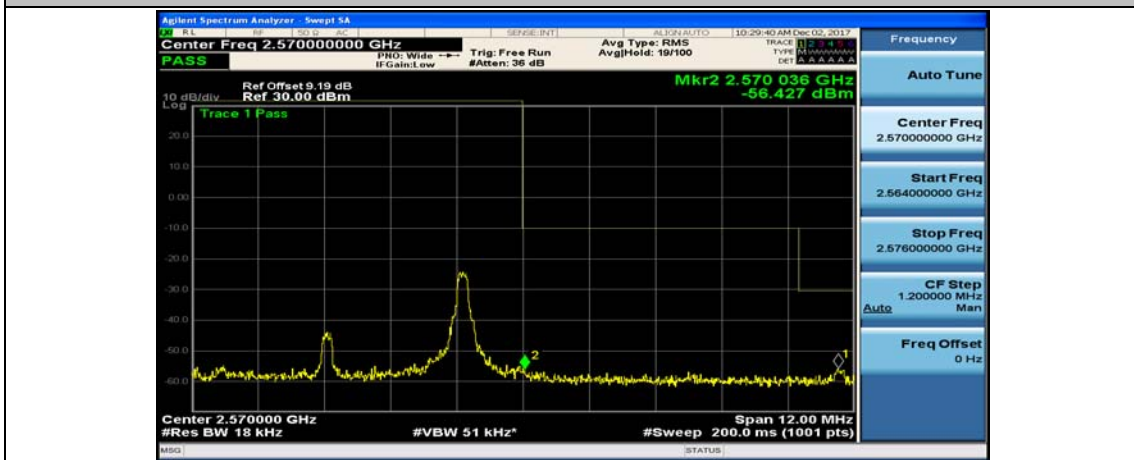

(Channel Bandwidth:20 MHz)\_LCH\_QPSK\_50RB#25

(Channel Bandwidth:20 MHz)\_LCH\_QPSK\_50RB#50

(Channel Bandwidth:20 MHz)\_LCH\_QPSK\_100RB#0

(Channel Bandwidth:20 MHz)\_HCH\_QPSK\_1RB#0

(Channel Bandwidth:20 MHz)\_HCH\_QPSK\_1RB#49