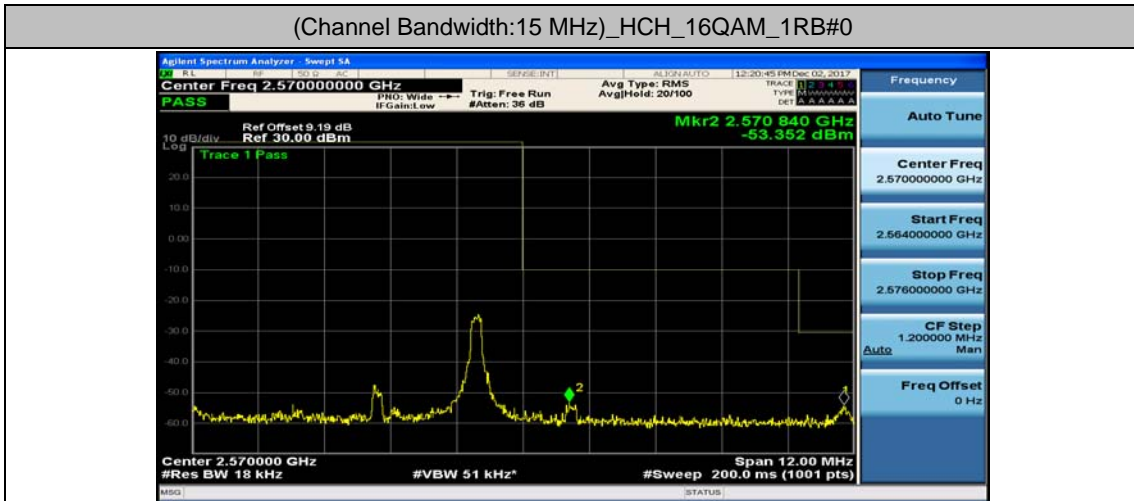

(Channel Bandwidth:15 MHz)\_LCH\_16QAM\_1RB#74

(Channel Bandwidth:15 MHz)\_LCH\_16QAM\_37RB#0

(Channel Bandwidth:15 MHz)\_LCH\_16QAM\_37RB#18

(Channel Bandwidth:15 MHz)\_LCH\_16QAM\_37RB#38

(Channel Bandwidth:15 MHz)\_HCH\_16QAM\_1RB#74