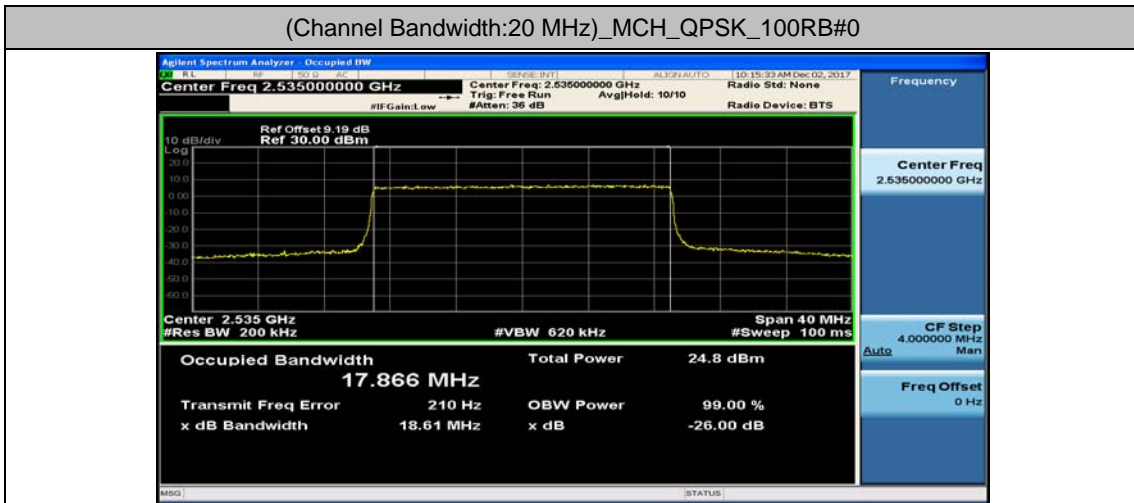

Channel Bandwidth: 15 MHz

(Channel Bandwidth:15 MHz)_LCH_16QAM_75RB#0

(Channel Bandwidth:15 MHz)_MCH_16QAM_75RB#0

(Channel Bandwidth:15 MHz)_HCH_16QAM_75RB#0

Channel Bandwidth: 20 MHz

(Channel Bandwidth:20 MHz)_LCH_16QAM_100RB#0