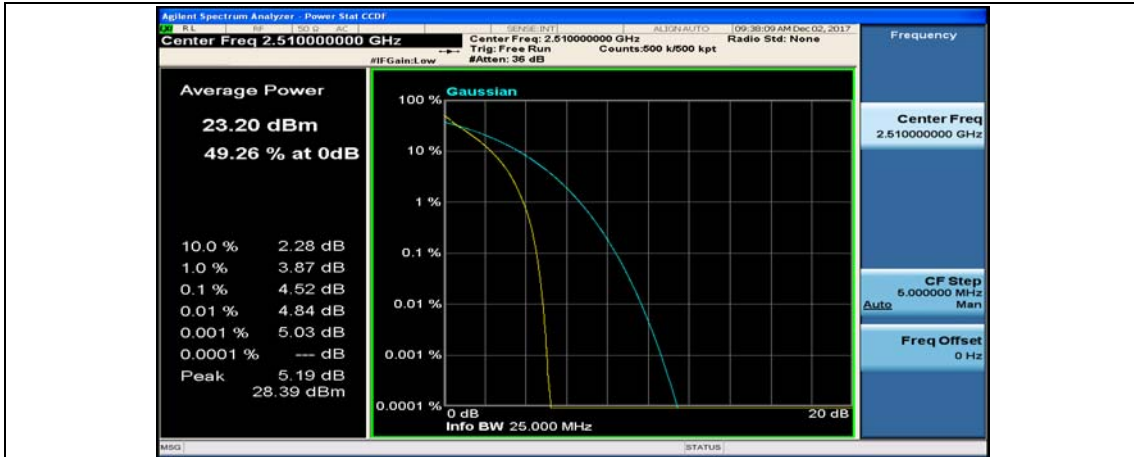

(Channel Bandwidth:15 MHz)_HCH_16QAM_1RB#37

(Channel Bandwidth:15 MHz)_HCH_16QAM_1RB#74

(Channel Bandwidth:15 MHz)_HCH_16QAM_37RB#0

(Channel Bandwidth:15 MHz)_HCH_16QAM_37RB#18

(Channel Bandwidth:15 MHz)_HCH_16QAM_37RB#38

(Channel Bandwidth:15 MHz)_HCH_16QAM_75RB#0

Channel Bandwidth: 20 MHz

(Channel Bandwidth:20 MHz)_LCH_QPSK_50RB#25

(Channel Bandwidth:20 MHz)_LCH_QPSK_50RB#50

(Channel Bandwidth:20 MHz)_LCH_QPSK_100RB#0

(Channel Bandwidth:20 MHz)_MCH_QPSK_1RB#0