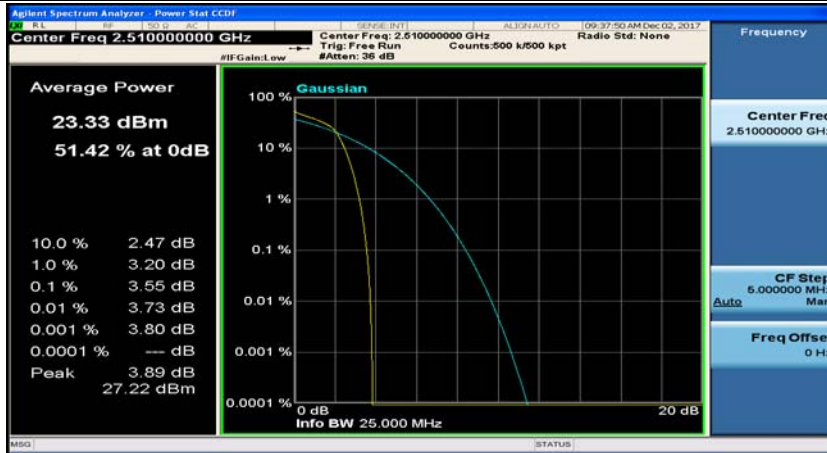

(Channel Bandwidth:20 MHz)_HCH_QPSK_50RB#25

(Channel Bandwidth:20 MHz)_HCH_QPSK_50RB#50

(Channel Bandwidth:20 MHz)_HCH_QPSK_100RB#0

(Channel Bandwidth:20 MHz)_LCH_16QAM_1RB#0

(Channel Bandwidth:20 MHz)_LCH_16QAM_1RB#49