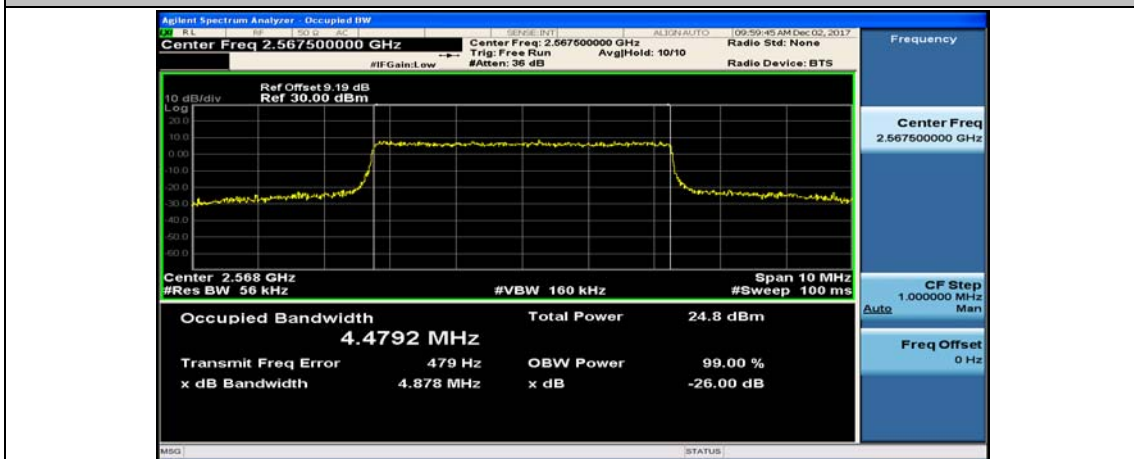

Test Graphs

Channel Bandwidth: 5 MHz

(Channel Bandwidth: 5 MHz)_LCH_16QAM_25RB#0

(Channel Bandwidth: 5 MHz)_MCH_16QAM_25RB#0

(Channel Bandwidth: 5 MHz)_HCH_16QAM_25RB#0

Channel Bandwidth: 10 MHz

Channel Bandwidth: 10 MHz_LCH_QPSK_50RB#0