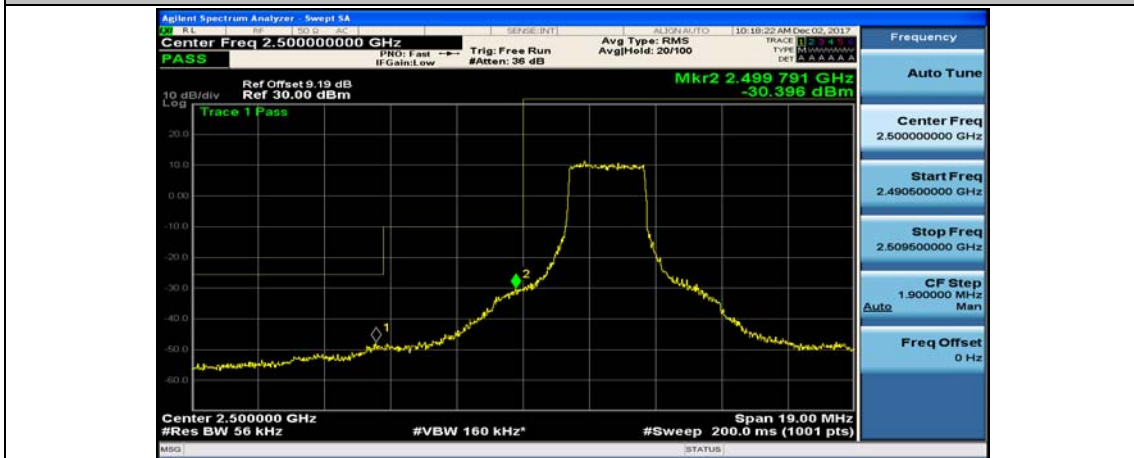

(Channel Bandwidth: 5 MHz)_LCH_QPSK_12RB#6