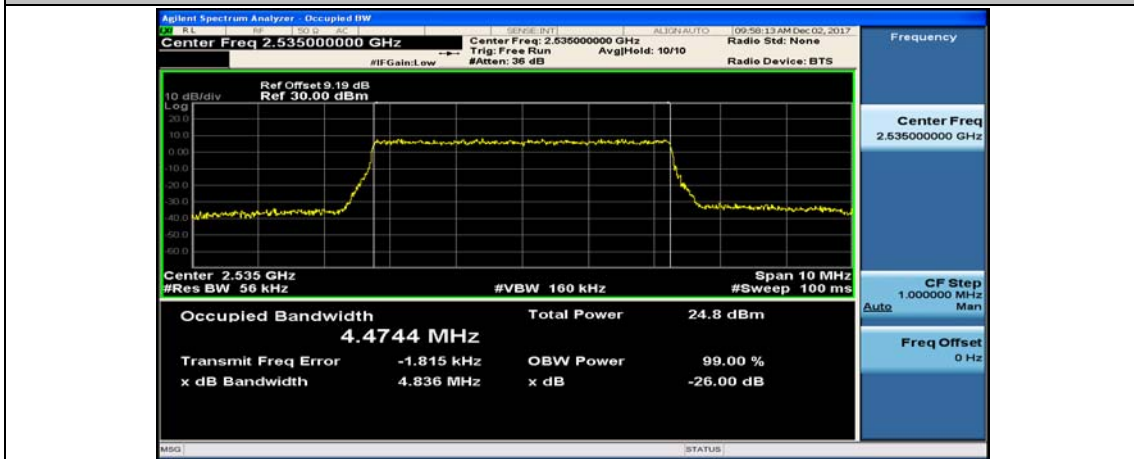

Test Graphs

Channel Bandwidth: 5 MHz

(Channel Bandwidth: 5 MHz)_LCH_16QAM_25RB#0

(Channel Bandwidth: 5 MHz)_MCH_16QAM_25RB#0

(Channel Bandwidth: 5 MHz)_HCH_16QAM_25RB#0

Channel Bandwidth: 10 MHz

Channel Bandwidth: 10 MHz_LCH_QPSK_50RB#0