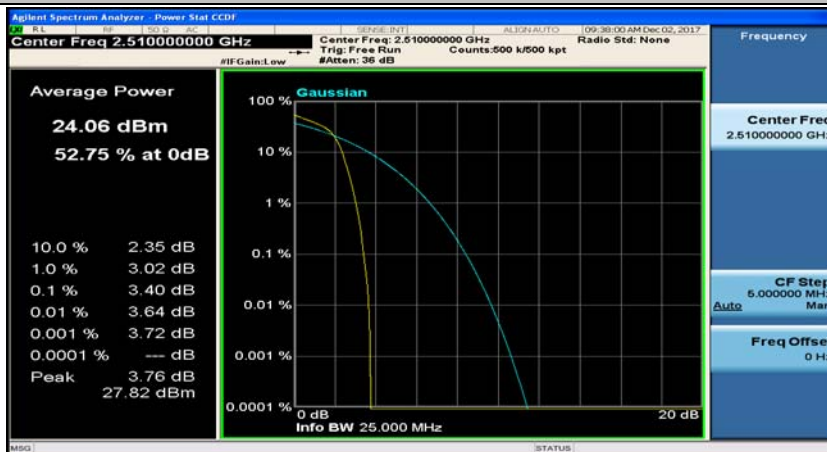

(Channel Bandwidth:20 MHz)_LCH_16QAM_1RB#99