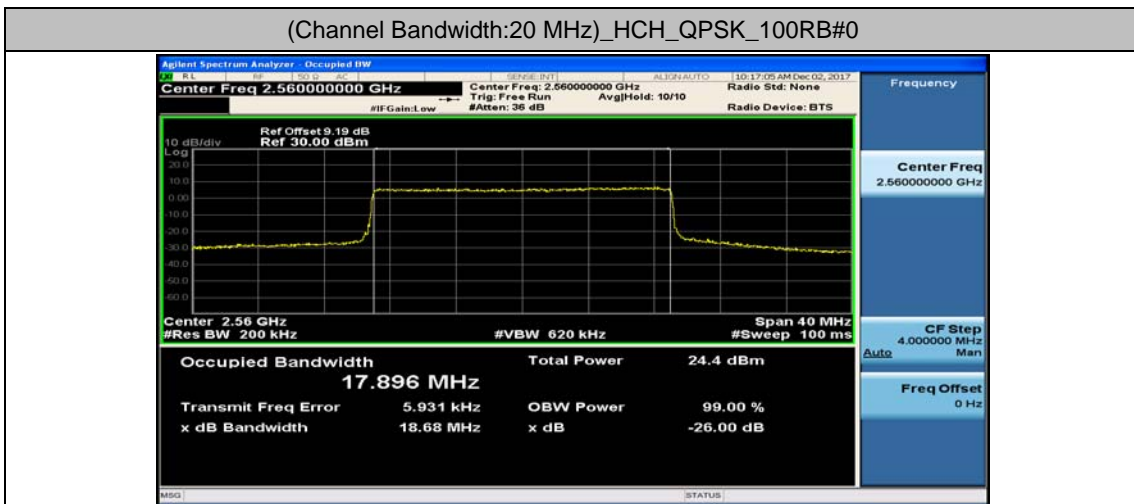

Channel Bandwidth: 15 MHz

(Channel Bandwidth:15 MHz)_LCH_16QAM_75RB#0

(Channel Bandwidth:15 MHz)_MCH_16QAM_75RB#0

(Channel Bandwidth:15 MHz)_HCH_16QAM_75RB#0

Channel Bandwidth: 20 MHz

(Channel Bandwidth:20 MHz)_LCH_16QAM_100RB#0