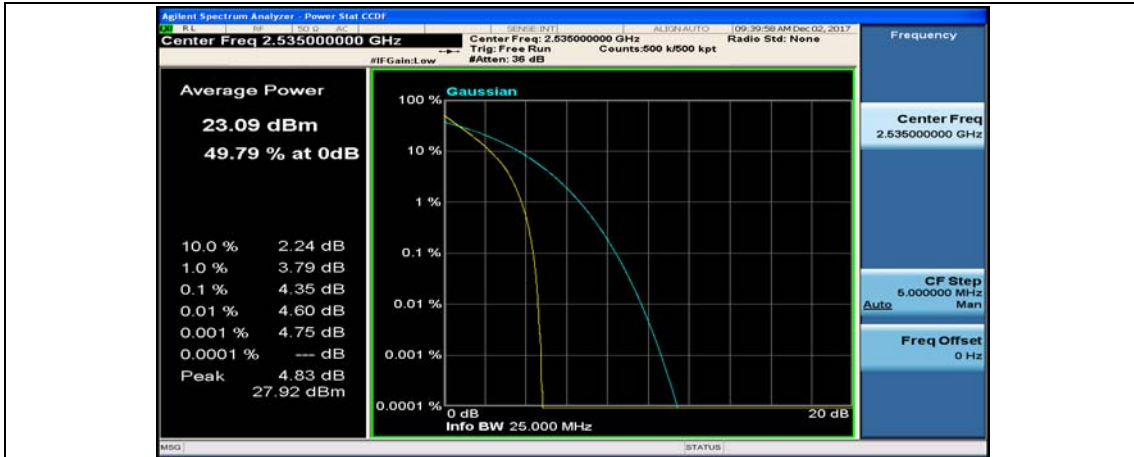

(Channel Bandwidth:20 MHz)_MCH_QPSK_1RB#49

(Channel Bandwidth:20 MHz)_MCH_QPSK_1RB#99

(Channel Bandwidth:20 MHz)_MCH_QPSK_50RB#0

(Channel Bandwidth:20 MHz)_MCH_QPSK_50RB#25

(Channel Bandwidth:20 MHz)_MCH_QPSK_50RB#50