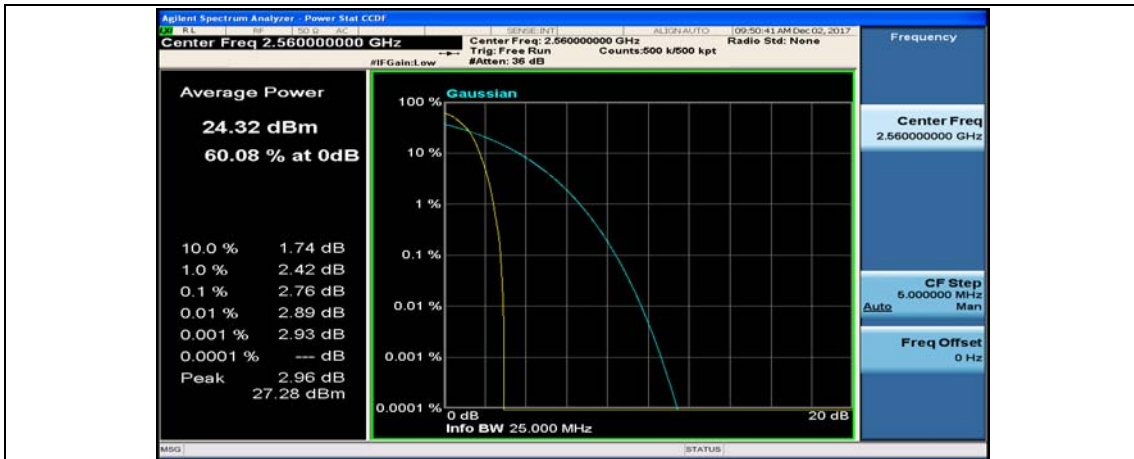

(Channel Bandwidth:20 MHz)_MCH_QPSK_1RB#49

(Channel Bandwidth:20 MHz)_MCH_QPSK_1RB#99

(Channel Bandwidth:20 MHz)_MCH_QPSK_50RB#0

(Channel Bandwidth:20 MHz)_MCH_QPSK_50RB#25

(Channel Bandwidth:20 MHz)_MCH_QPSK_50RB#50

(Channel Bandwidth:20 MHz)_MCH_QPSK_100RB#0

(Channel Bandwidth:20 MHz)_HCH_QPSK_1RB#0

(Channel Bandwidth:20 MHz)_HCH_QPSK_1RB#49

(Channel Bandwidth:20 MHz)_HCH_QPSK_1RB#99

(Channel Bandwidth:20 MHz)_HCH_QPSK_50RB#0