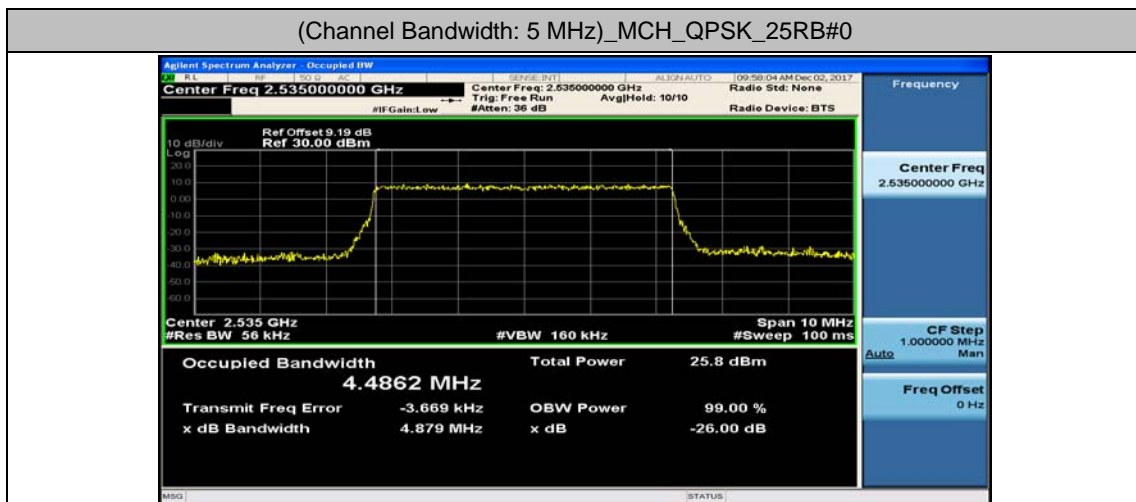

Test Graphs

Channel Bandwidth: 5 MHz