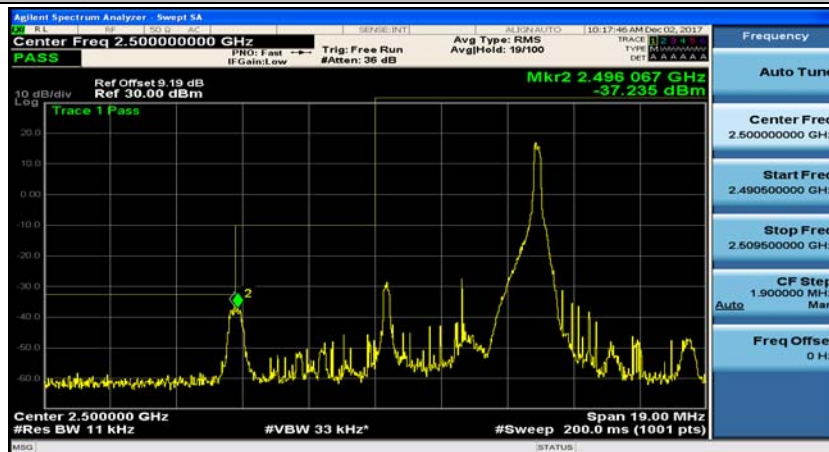

(Channel Bandwidth: 5 MHz)_LCH_QPSK_1RB#24