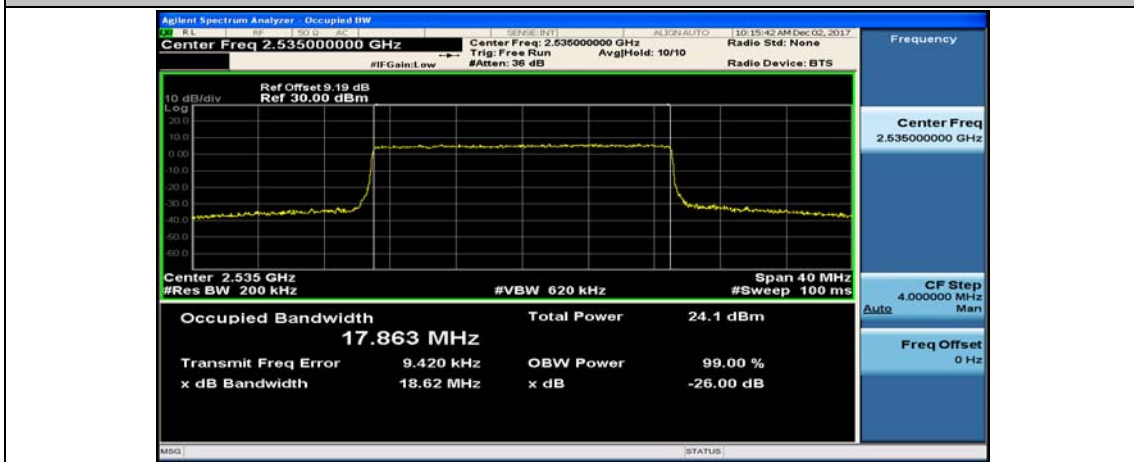

(Channel Bandwidth:20 MHz)_MCH_16QAM_100RB#0