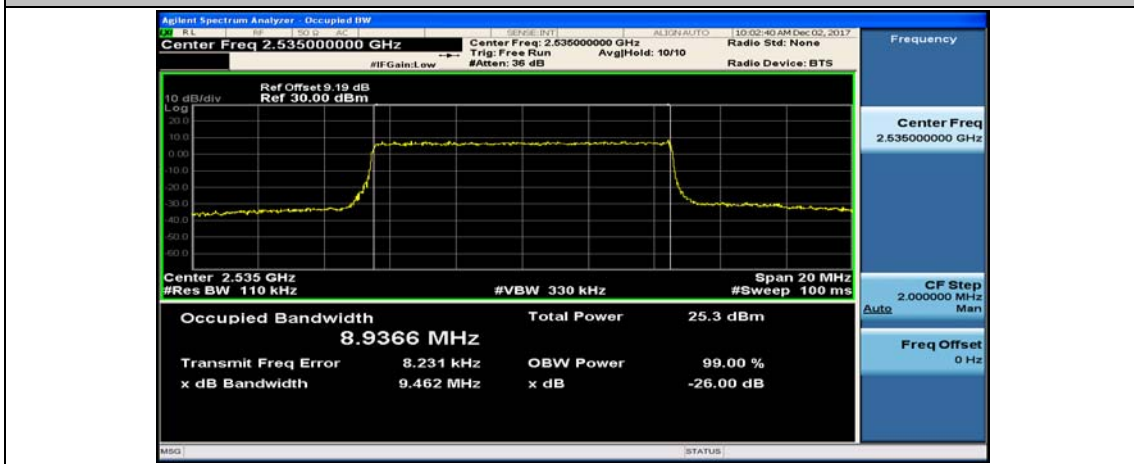

Channel Bandwidth: 10 MHz_MCH_QPSK_50RB#0