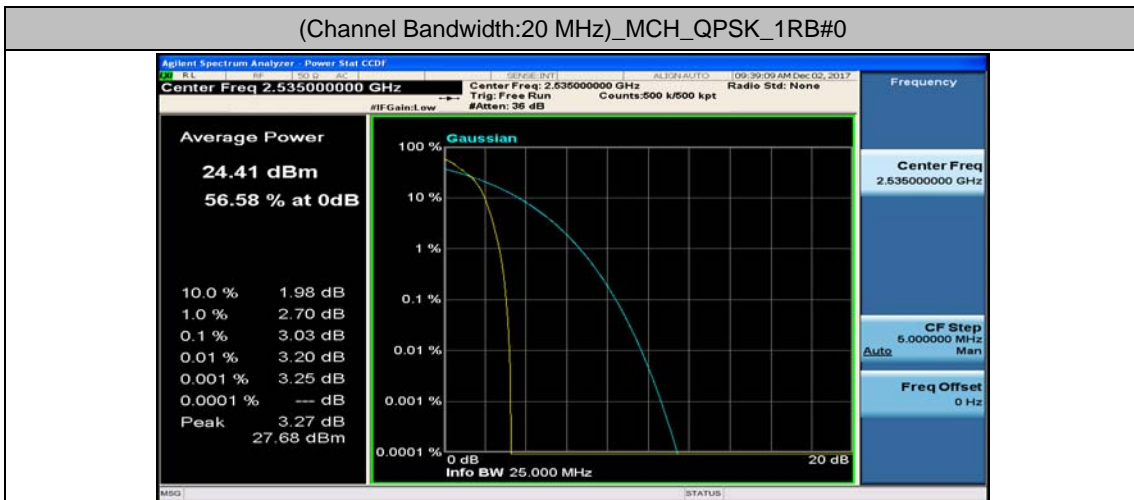

(Channel Bandwidth:15 MHz)_HCH_16QAM_75RB#0

Channel Bandwidth: 20 MHz

(Channel Bandwidth:20 MHz)_LCH_QPSK_50RB#25

(Channel Bandwidth:20 MHz)_LCH_QPSK_50RB#50

(Channel Bandwidth:20 MHz)_LCH_QPSK_100RB#0

(Channel Bandwidth:20 MHz)_MCH_QPSK_1RB#0

(Channel Bandwidth:20 MHz)_MCH_QPSK_1RB#49

(Channel Bandwidth:20 MHz)_MCH_QPSK_1RB#99

(Channel Bandwidth:20 MHz)_MCH_QPSK_50RB#0

(Channel Bandwidth:20 MHz)_MCH_QPSK_50RB#25

(Channel Bandwidth:20 MHz)_MCH_QPSK_50RB#50