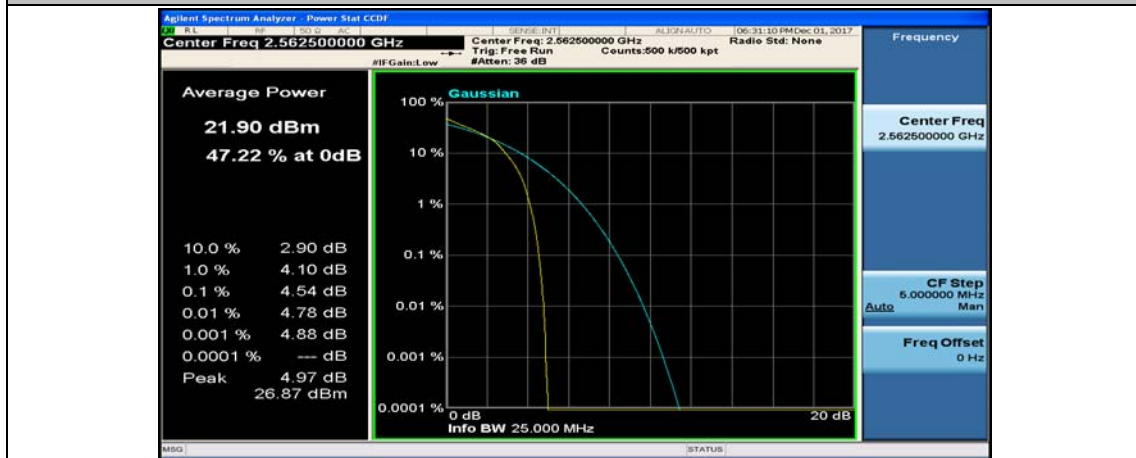

(Channel Bandwidth:15 MHz)_HCH_16QAM_1RB#37

(Channel Bandwidth:15 MHz)_HCH_16QAM_1RB#74

(Channel Bandwidth:15 MHz)_HCH_16QAM_37RB#0

(Channel Bandwidth:15 MHz)_HCH_16QAM_37RB#18

(Channel Bandwidth:15 MHz)_HCH_16QAM_37RB#38

(Channel Bandwidth:15 MHz)_HCH_16QAM_75RB#0

Channel Bandwidth: 20 MHz

(Channel Bandwidth:20 MHz)_LCH_QPSK_50RB#25

(Channel Bandwidth:20 MHz)_LCH_QPSK_50RB#50

(Channel Bandwidth:20 MHz)_LCH_QPSK_100RB#0

(Channel Bandwidth:20 MHz)_MCH_QPSK_1RB#0