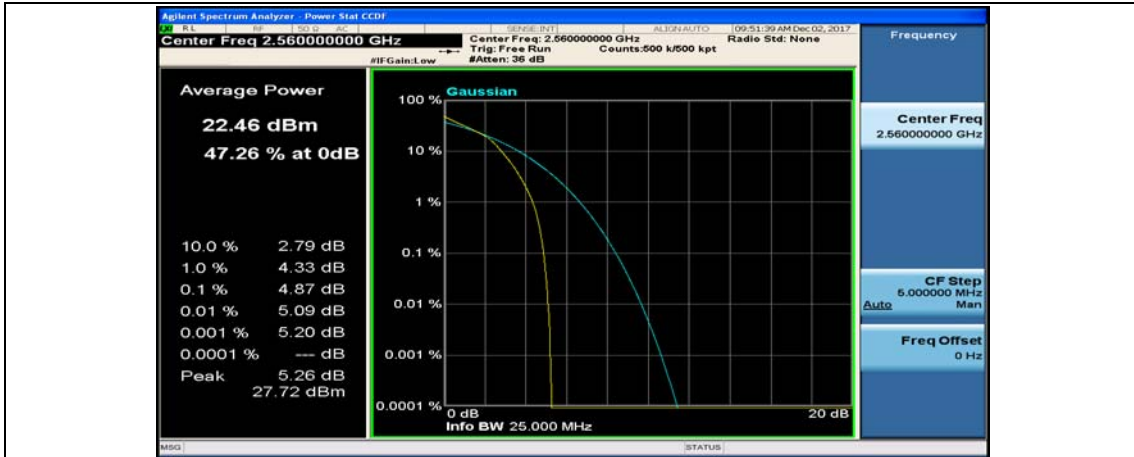

(Channel Bandwidth:20 MHz)_HCH_16QAM_50RB#25