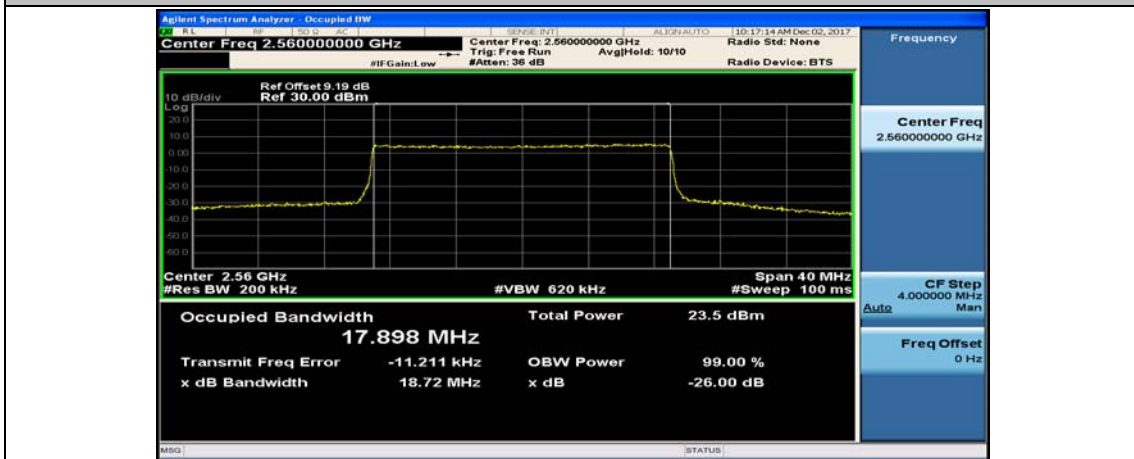

(Channel Bandwidth:20 MHz)_HCH_16QAM_100RB#0