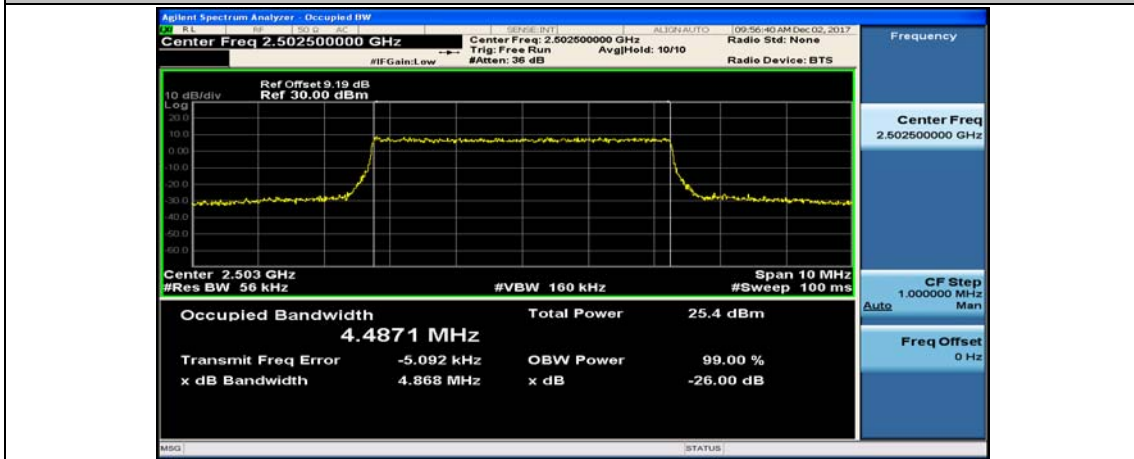

(Channel Bandwidth: 5 MHz)_LCH_16QAM_25RB#0