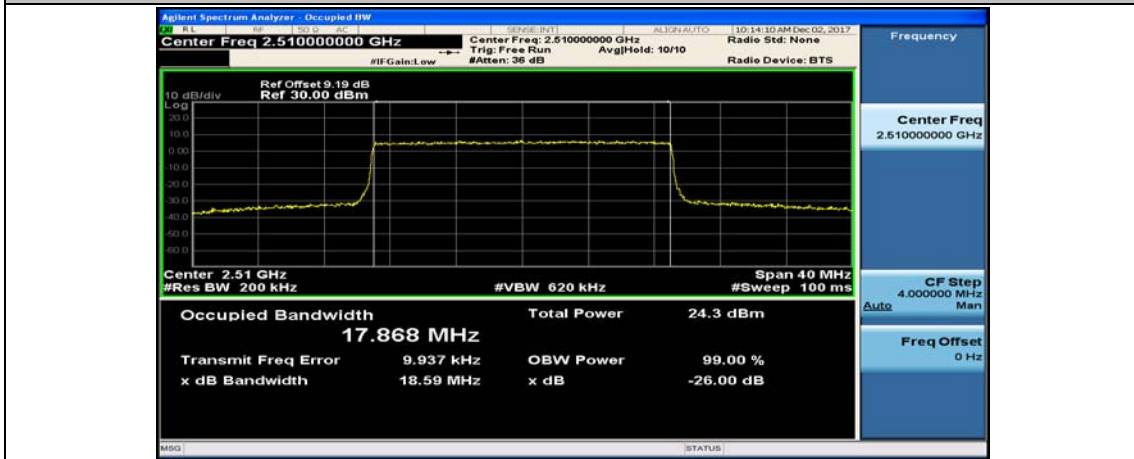

Channel Bandwidth: 15 MHz

(Channel Bandwidth:15 MHz)_LCH_16QAM_75RB#0

(Channel Bandwidth:15 MHz)_MCH_16QAM_75RB#0

(Channel Bandwidth:15 MHz)_HCH_16QAM_75RB#0

Channel Bandwidth: 20 MHz

(Channel Bandwidth:20 MHz)_LCH_16QAM_100RB#0