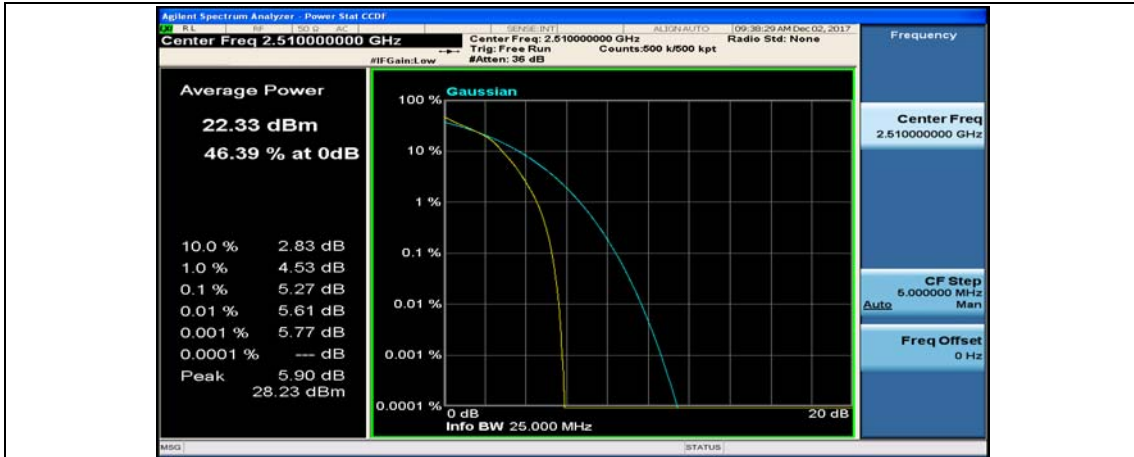

(Channel Bandwidth:20 MHz)_HCH_QPSK_50RB#25

(Channel Bandwidth:20 MHz)_HCH_QPSK_50RB#50

(Channel Bandwidth:20 MHz)_HCH_QPSK_100RB#0

(Channel Bandwidth:20 MHz)_LCH_16QAM_1RB#0

(Channel Bandwidth:20 MHz)_LCH_16QAM_1RB#49

(Channel Bandwidth:20 MHz)_LCH_16QAM_1RB#99

(Channel Bandwidth:20 MHz)_LCH_16QAM_50RB#0

(Channel Bandwidth:20 MHz)_LCH_16QAM_50RB#25

(Channel Bandwidth:20 MHz)_LCH_16QAM_50RB#50

(Channel Bandwidth:20 MHz)_LCH_16QAM_100RB#0