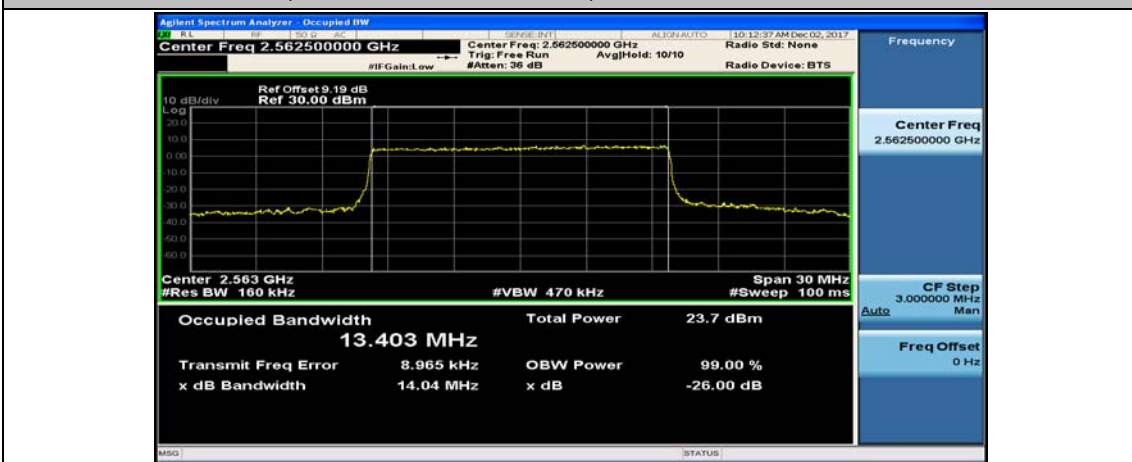

Channel Bandwidth: 15 MHz

(Channel Bandwidth:15 MHz)_LCH_16QAM_75RB#0

(Channel Bandwidth:15 MHz)_MCH_16QAM_75RB#0

(Channel Bandwidth:15 MHz)_HCH_16QAM_75RB#0

Channel Bandwidth: 20 MHz

(Channel Bandwidth:20 MHz)_LCH_16QAM_100RB#0