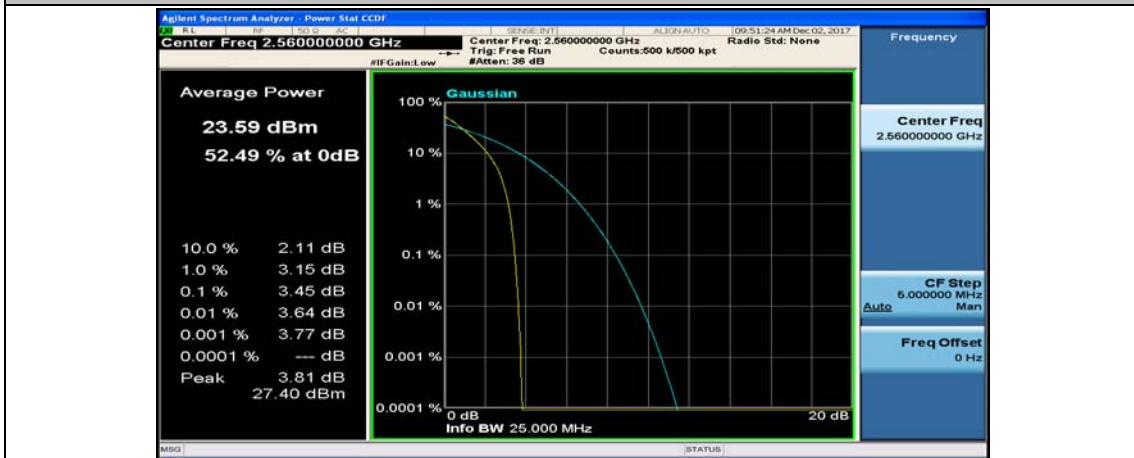

(Channel Bandwidth:20 MHz)_HCH_QPSK_50RB#50