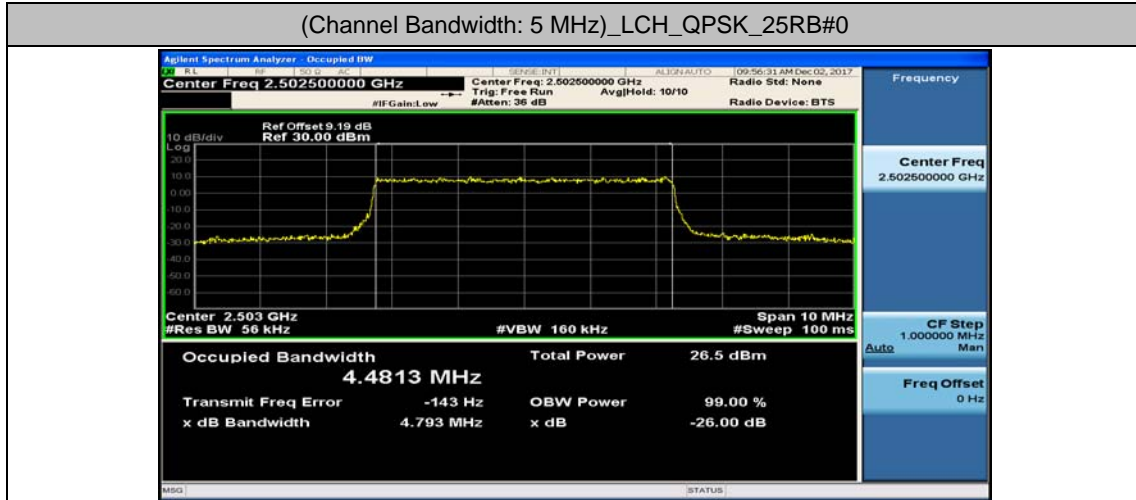

Test Graphs

Channel Bandwidth: 5 MHz