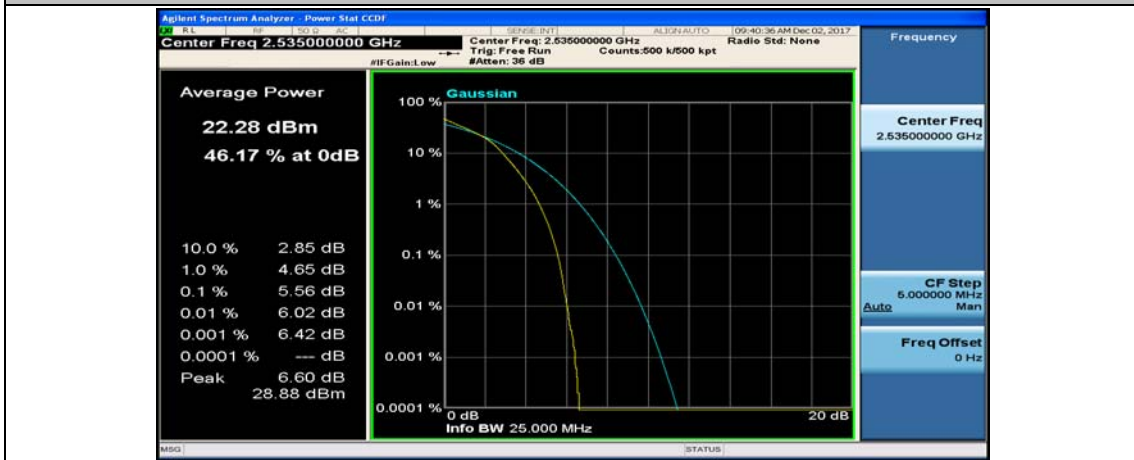

(Channel Bandwidth:20 MHz)_MCH_16QAM_100RB#0