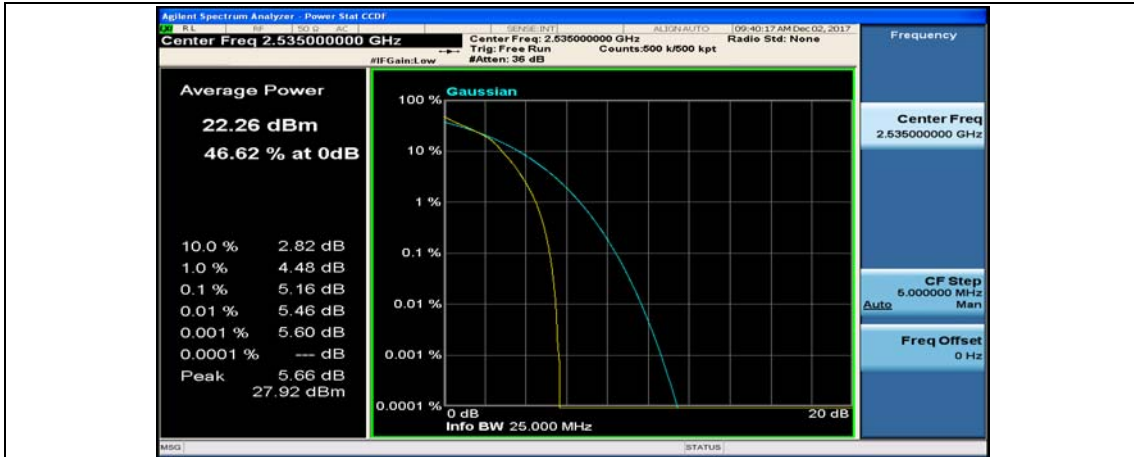

(Channel Bandwidth:20 MHz)_MCH_16QAM_50RB#50