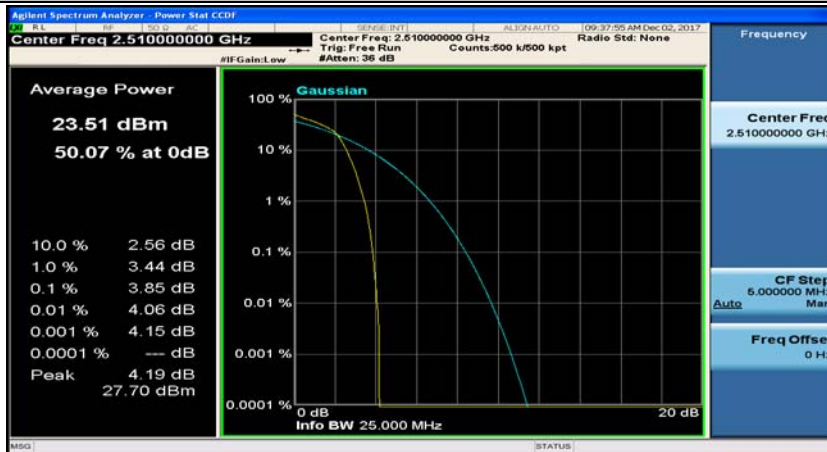

(Channel Bandwidth:20 MHz)_HCH_QPSK_50RB#25

(Channel Bandwidth:20 MHz)_HCH_QPSK_50RB#50

(Channel Bandwidth:20 MHz)_HCH_QPSK_100RB#0

(Channel Bandwidth:20 MHz)_LCH_16QAM_1RB#0

(Channel Bandwidth:20 MHz)_LCH_16QAM_1RB#49