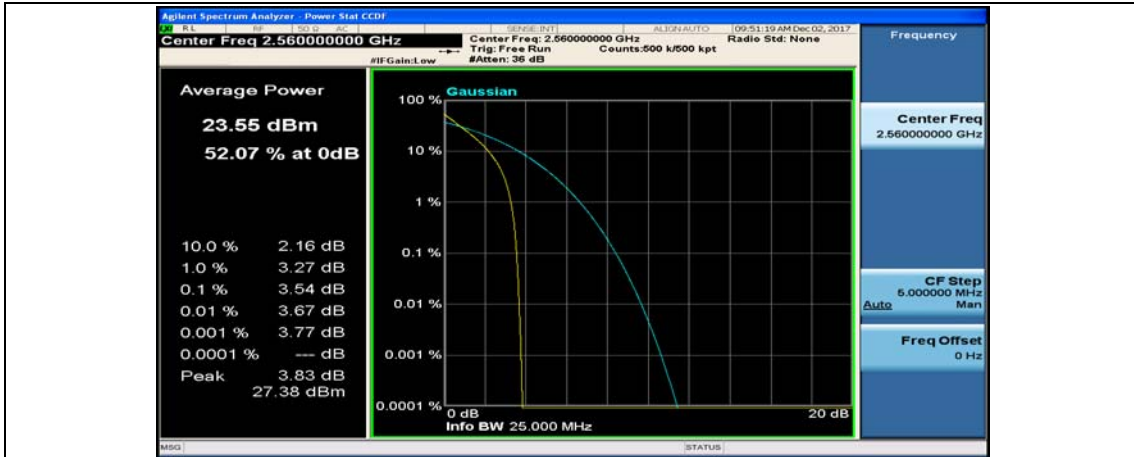

(Channel Bandwidth:20 MHz)_HCH_QPSK_50RB#25