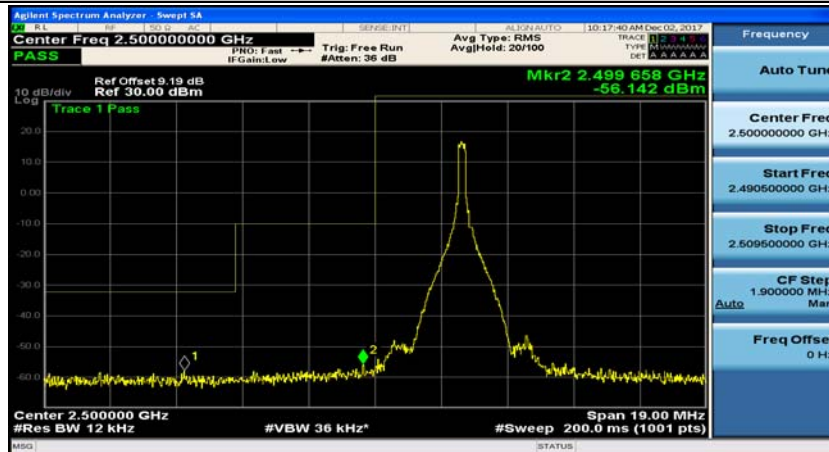

(Channel Bandwidth:20 MHz)_MCH_16QAM_100RB#0

(Channel Bandwidth:20 MHz)_HCH_16QAM_100RB#0

Appendix D: Band Edge

Test Graphs

Channel Bandwidth: 5 MHz

(Channel Bandwidth: 5 MHz)_LCH_QPSK_1RB#0

(Channel Bandwidth: 5 MHz)_LCH_QPSK_1RB#12