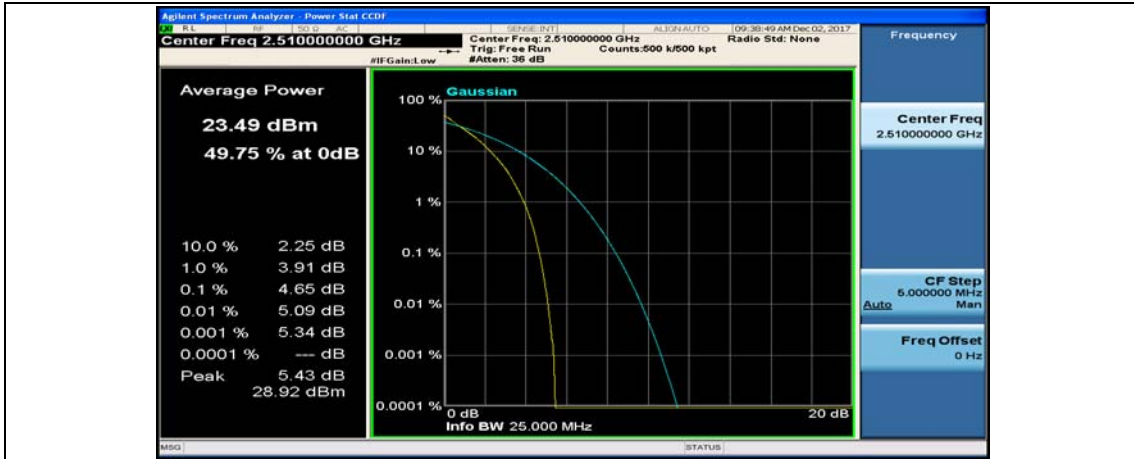

(Channel Bandwidth:15 MHz)_HCH_16QAM_75RB#0

Channel Bandwidth: 20 MHz

(Channel Bandwidth:20 MHz)_LCH_QPSK_50RB#25

(Channel Bandwidth:20 MHz)_LCH_QPSK_50RB#50

(Channel Bandwidth:20 MHz)_LCH_QPSK_100RB#0

(Channel Bandwidth:20 MHz)_MCH_QPSK_1RB#0