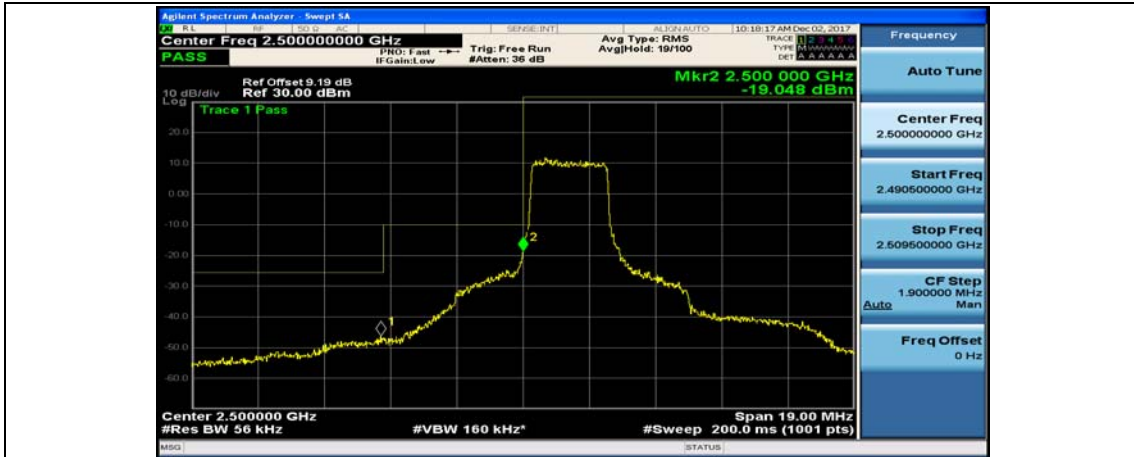

(Channel Bandwidth: 5 MHz)_LCH_QPSK_12RB#0