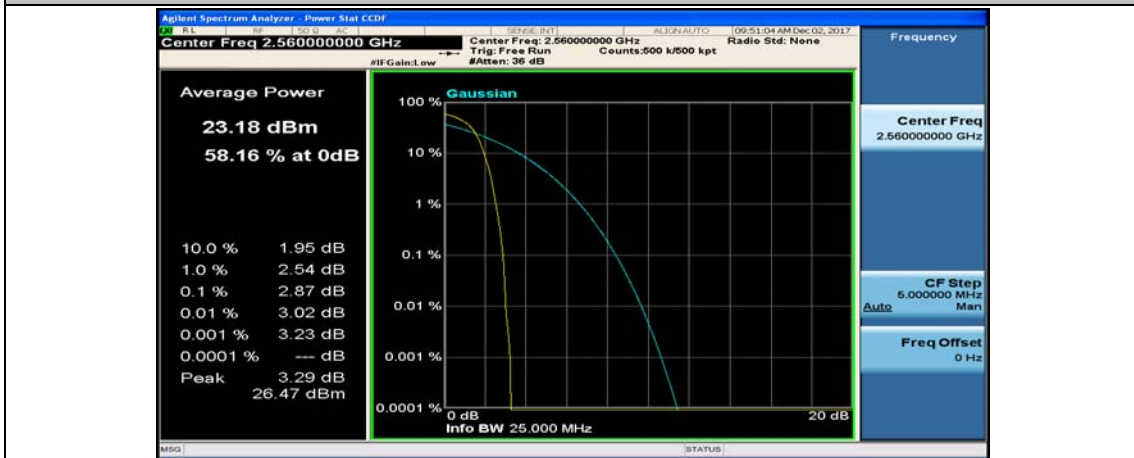

(Channel Bandwidth:20 MHz)_MCH_16QAM_50RB#50

(Channel Bandwidth:20 MHz)_MCH_16QAM_100RB#0

(Channel Bandwidth:20 MHz)_HCH_16QAM_1RB#0

(Channel Bandwidth:20 MHz)_HCH_16QAM_1RB#49

(Channel Bandwidth:20 MHz)_HCH_16QAM_1RB#99