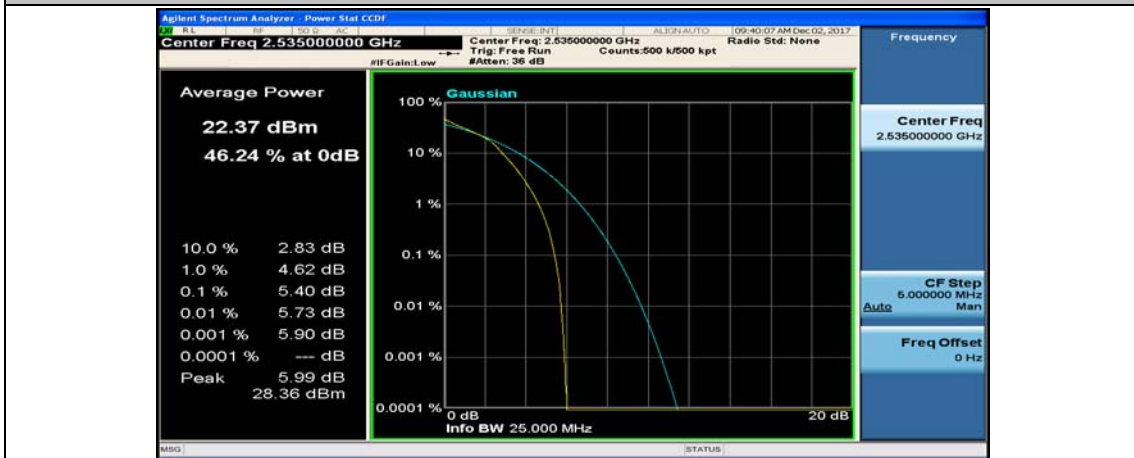

(Channel Bandwidth:20 MHz)_MCH_16QAM_1RB#0

(Channel Bandwidth:20 MHz)_MCH_16QAM_1RB#49

(Channel Bandwidth:20 MHz)_MCH_16QAM_1RB#99

(Channel Bandwidth:20 MHz)_MCH_16QAM_50RB#0

(Channel Bandwidth:20 MHz)_MCH_16QAM_50RB#25