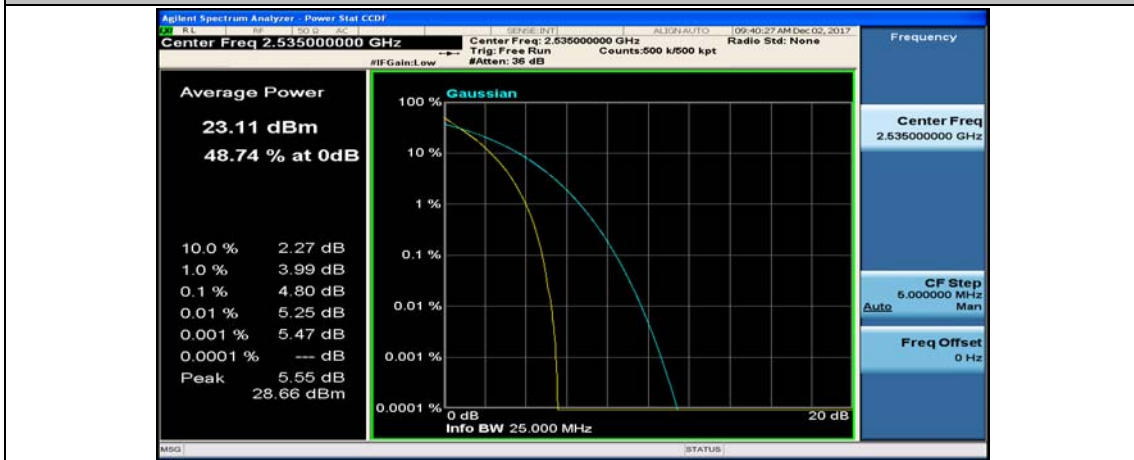

(Channel Bandwidth:20 MHz)_MCH_QPSK_100RB#0