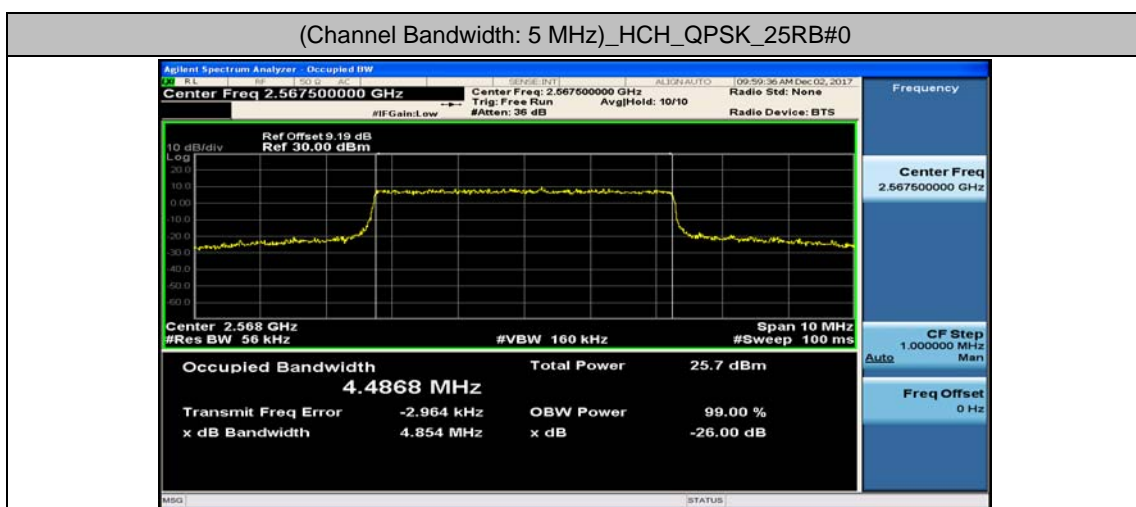

Test Graphs

Channel Bandwidth: 5 MHz