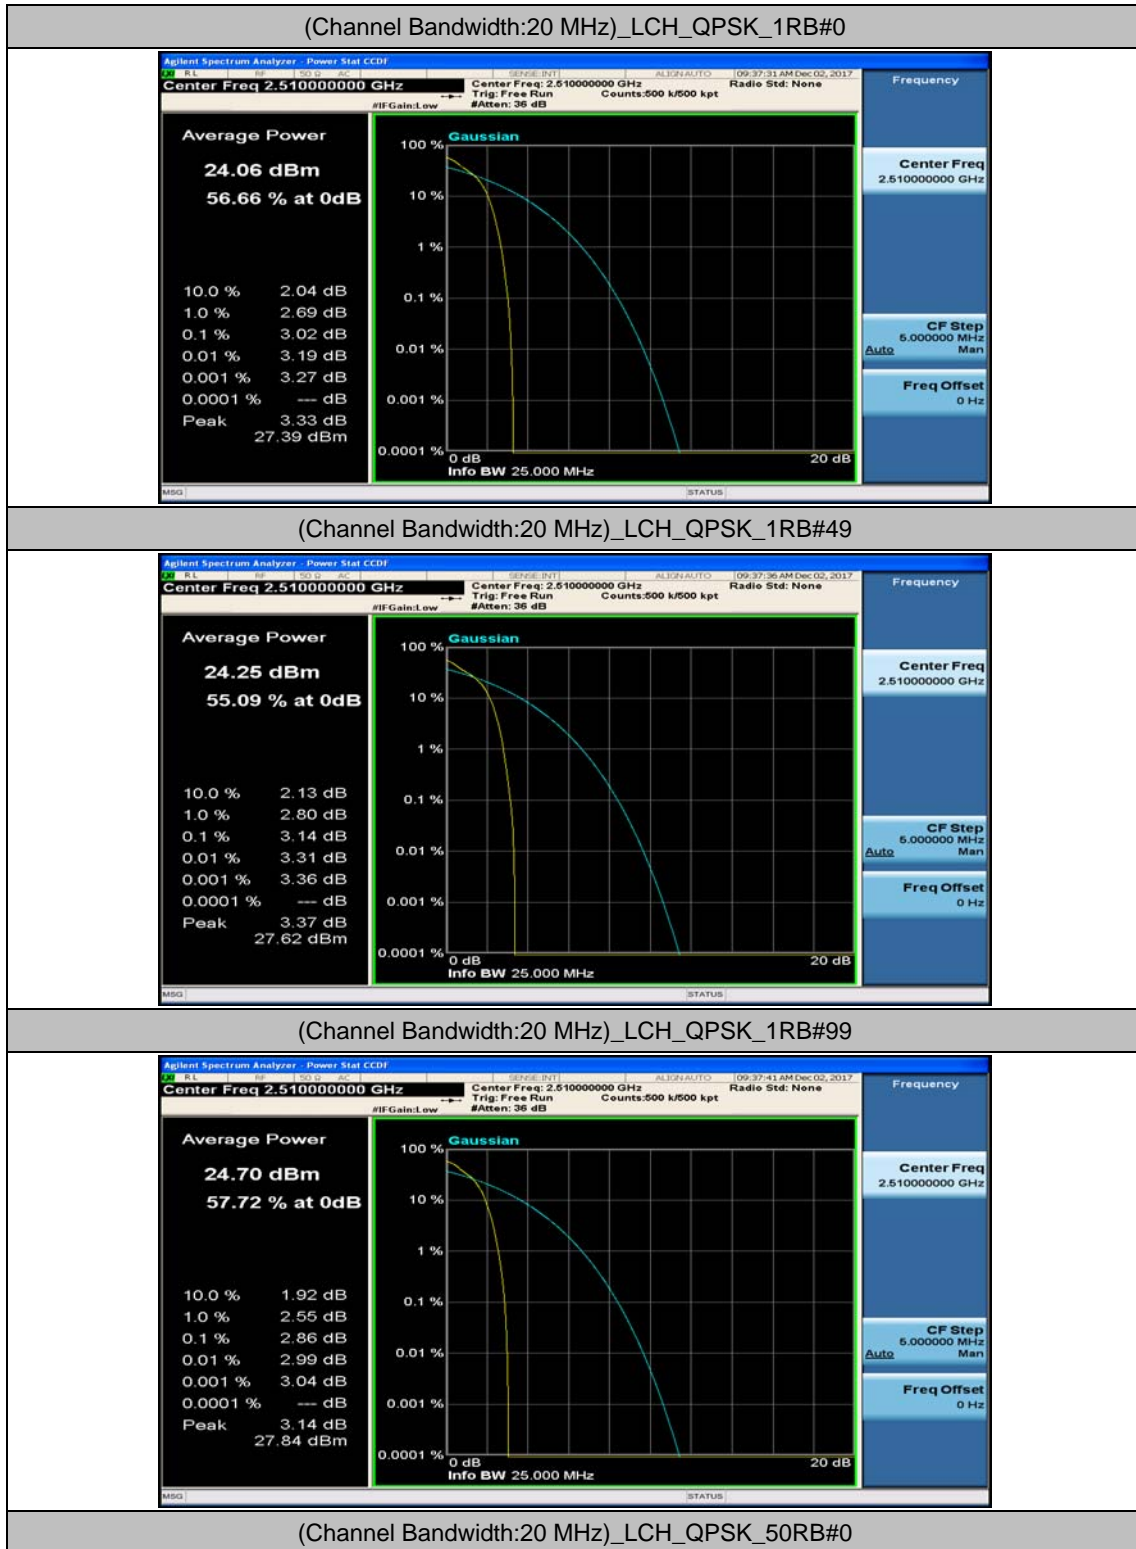

(Channel Bandwidth:15 MHz)_HCH_16QAM_1RB#37

(Channel Bandwidth:15 MHz)_HCH_16QAM_1RB#74

(Channel Bandwidth:15 MHz)_HCH_16QAM_37RB#0

(Channel Bandwidth:15 MHz)_HCH_16QAM_37RB#18

(Channel Bandwidth:15 MHz)_HCH_16QAM_37RB#38

(Channel Bandwidth:15 MHz)_HCH_16QAM_75RB#0

Channel Bandwidth: 20 MHz

(Channel Bandwidth:20 MHz)_LCH_QPSK_50RB#25

(Channel Bandwidth:20 MHz)_LCH_QPSK_50RB#50

(Channel Bandwidth:20 MHz)_LCH_QPSK_100RB#0

(Channel Bandwidth:20 MHz)_MCH_QPSK_1RB#0