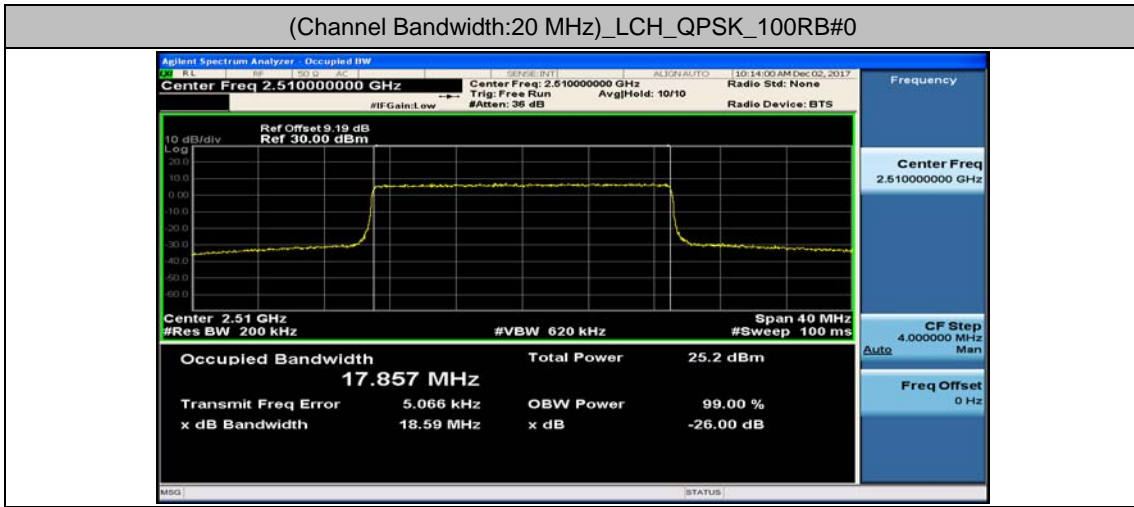

Channel Bandwidth: 15 MHz

(Channel Bandwidth:15 MHz)_LCH_16QAM_75RB#0

(Channel Bandwidth:15 MHz)_MCH_16QAM_75RB#0

(Channel Bandwidth:15 MHz)_HCH_16QAM_75RB#0

Channel Bandwidth: 20 MHz

(Channel Bandwidth:20 MHz)_LCH_16QAM_100RB#0