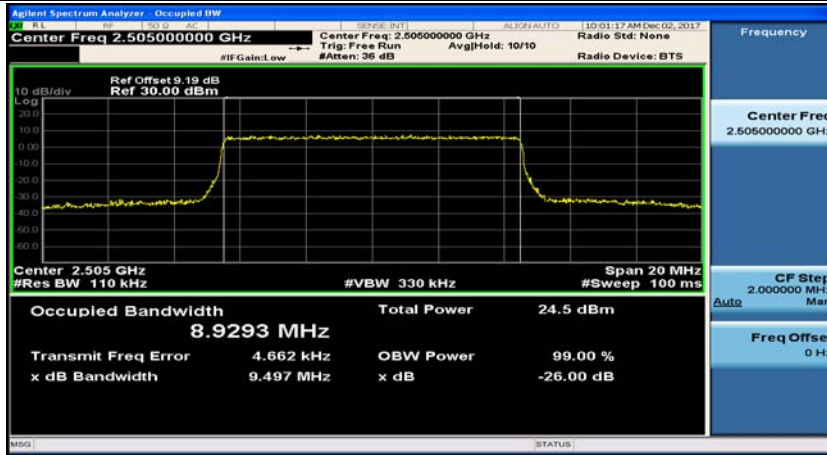

Channel Bandwidth: 10 MHz_LCH_16QAM_50RB#0