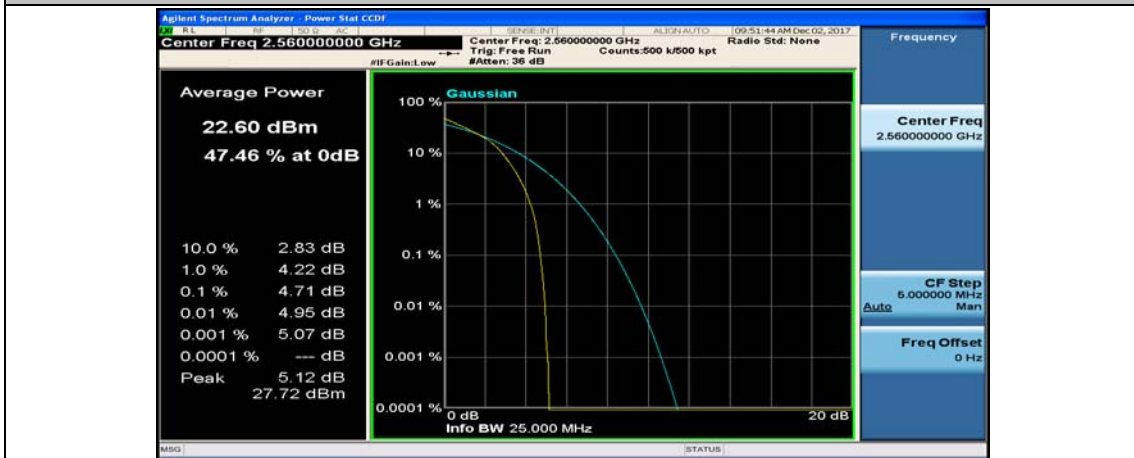

(Channel Bandwidth:20 MHz)_HCH_16QAM_50RB#0