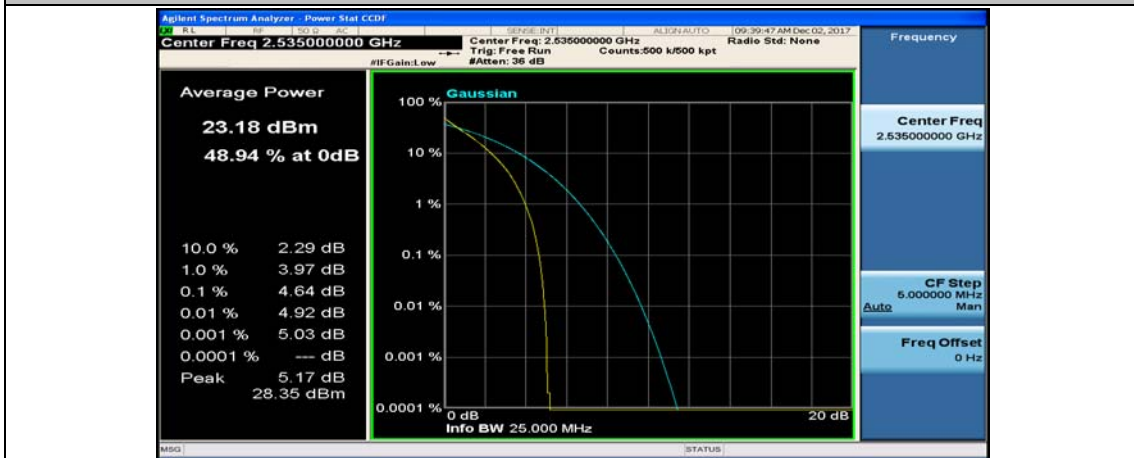

(Channel Bandwidth:15 MHz)_HCH_16QAM_75RB#0

Channel Bandwidth: 20 MHz

(Channel Bandwidth:20 MHz)_LCH_QPSK_50RB#25

(Channel Bandwidth:20 MHz)_LCH_QPSK_50RB#50

(Channel Bandwidth:20 MHz)_LCH_QPSK_100RB#0

(Channel Bandwidth:20 MHz)_MCH_QPSK_1RB#0

(Channel Bandwidth:20 MHz)_MCH_QPSK_1RB#49

(Channel Bandwidth:20 MHz)_MCH_QPSK_1RB#99

(Channel Bandwidth:20 MHz)_MCH_QPSK_50RB#0

(Channel Bandwidth:20 MHz)_MCH_QPSK_50RB#25

(Channel Bandwidth:20 MHz)_MCH_QPSK_50RB#50