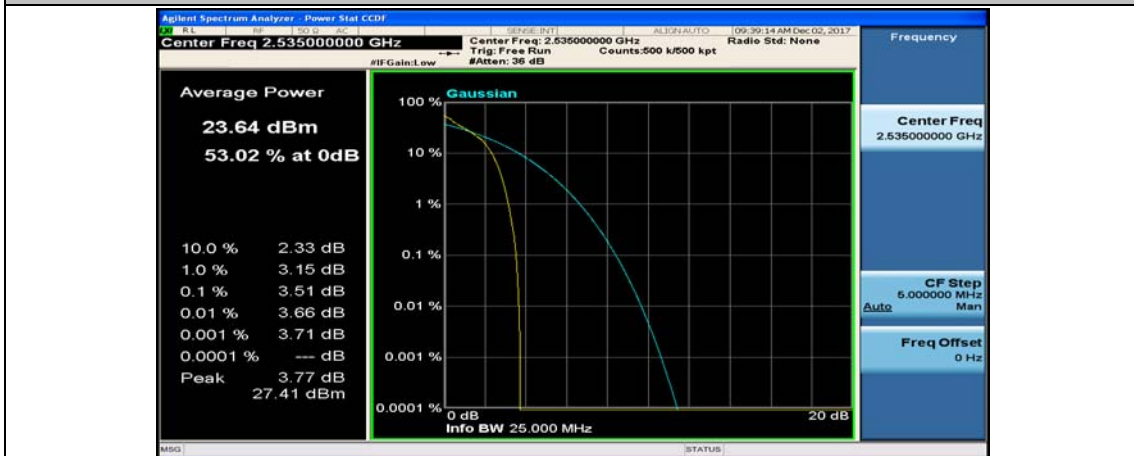

(Channel Bandwidth:15 MHz)_HCH_16QAM_75RB#0

Channel Bandwidth: 20 MHz

(Channel Bandwidth:20 MHz)_LCH_QPSK_50RB#25

(Channel Bandwidth:20 MHz)_LCH_QPSK_50RB#50

(Channel Bandwidth:20 MHz)_LCH_QPSK_100RB#0

(Channel Bandwidth:20 MHz)_MCH_QPSK_1RB#0

(Channel Bandwidth:20 MHz)_MCH_QPSK_1RB#49

(Channel Bandwidth:20 MHz)_MCH_QPSK_1RB#99

(Channel Bandwidth:20 MHz)_MCH_QPSK_50RB#0

(Channel Bandwidth:20 MHz)_MCH_QPSK_50RB#25

(Channel Bandwidth:20 MHz)_MCH_QPSK_50RB#50