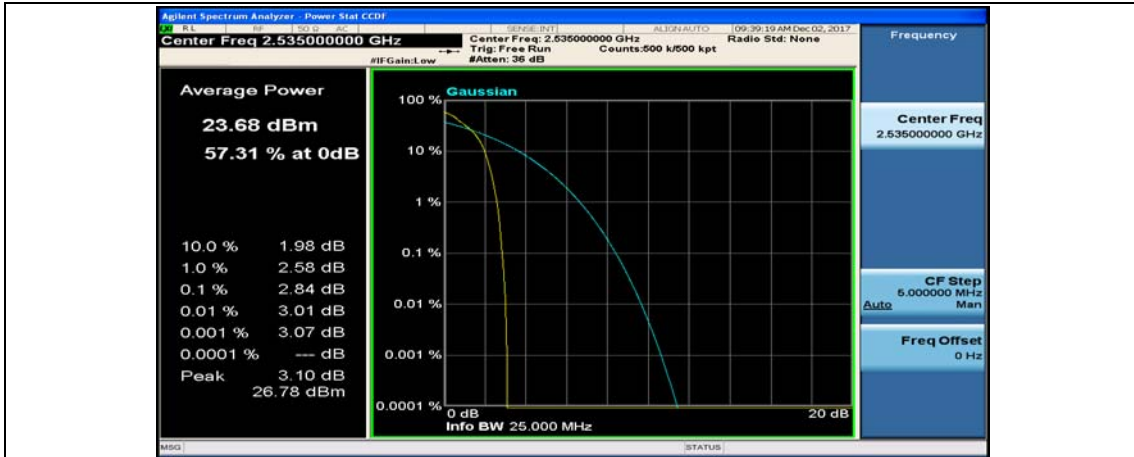

(Channel Bandwidth:20 MHz)_MCH_QPSK_1RB#99