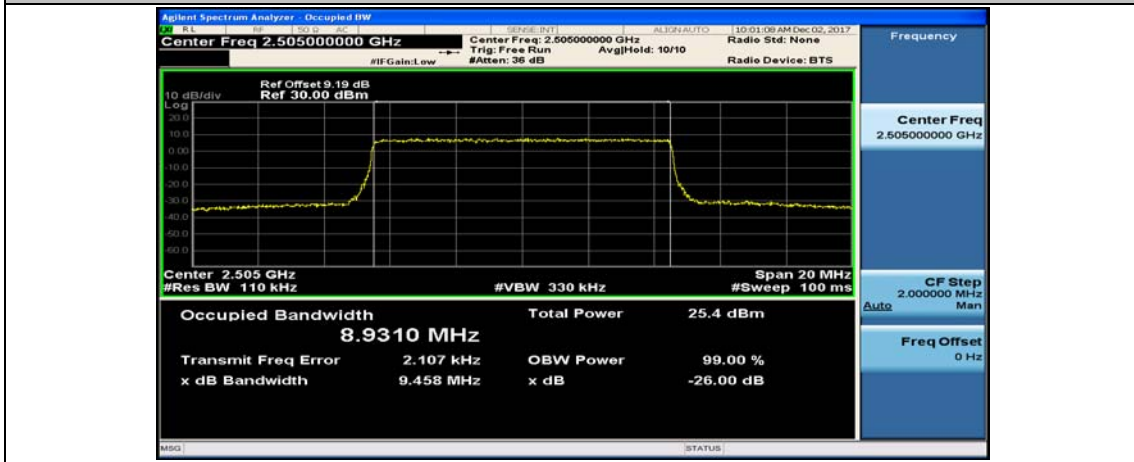

Test Graphs

Channel Bandwidth: 5 MHz

(Channel Bandwidth: 5 MHz)_LCH_16QAM_25RB#0

(Channel Bandwidth: 5 MHz)_MCH_16QAM_25RB#0

(Channel Bandwidth: 5 MHz)_HCH_16QAM_25RB#0

Channel Bandwidth: 10 MHz

Channel Bandwidth: 10 MHz_LCH_QPSK_50RB#0