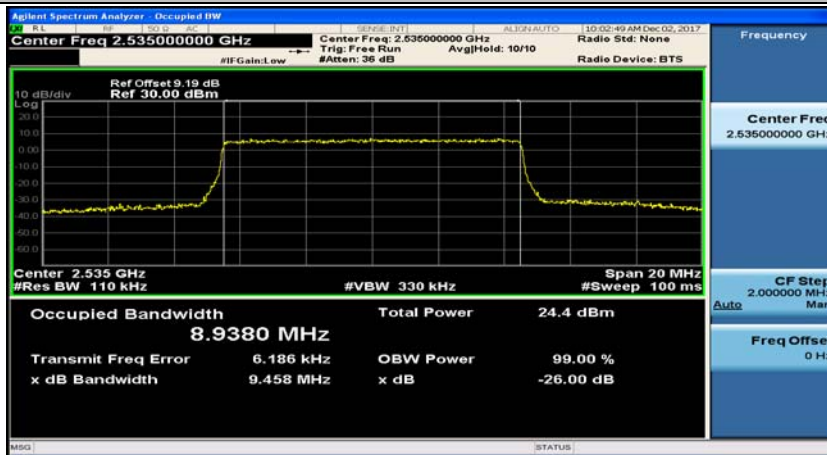

Channel Bandwidth: 10 MHz_MCH_16QAM_50RB#0