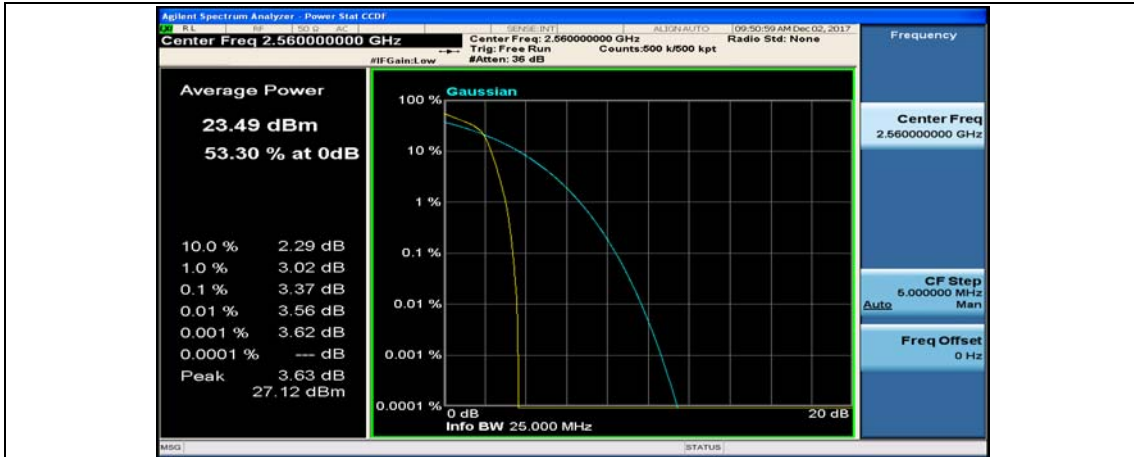

(Channel Bandwidth:20 MHz)_MCH_16QAM_50RB#50

(Channel Bandwidth:20 MHz)_MCH_16QAM_100RB#0

(Channel Bandwidth:20 MHz)_HCH_16QAM_1RB#0

(Channel Bandwidth:20 MHz)_HCH_16QAM_1RB#49

(Channel Bandwidth:20 MHz)_HCH_16QAM_1RB#99