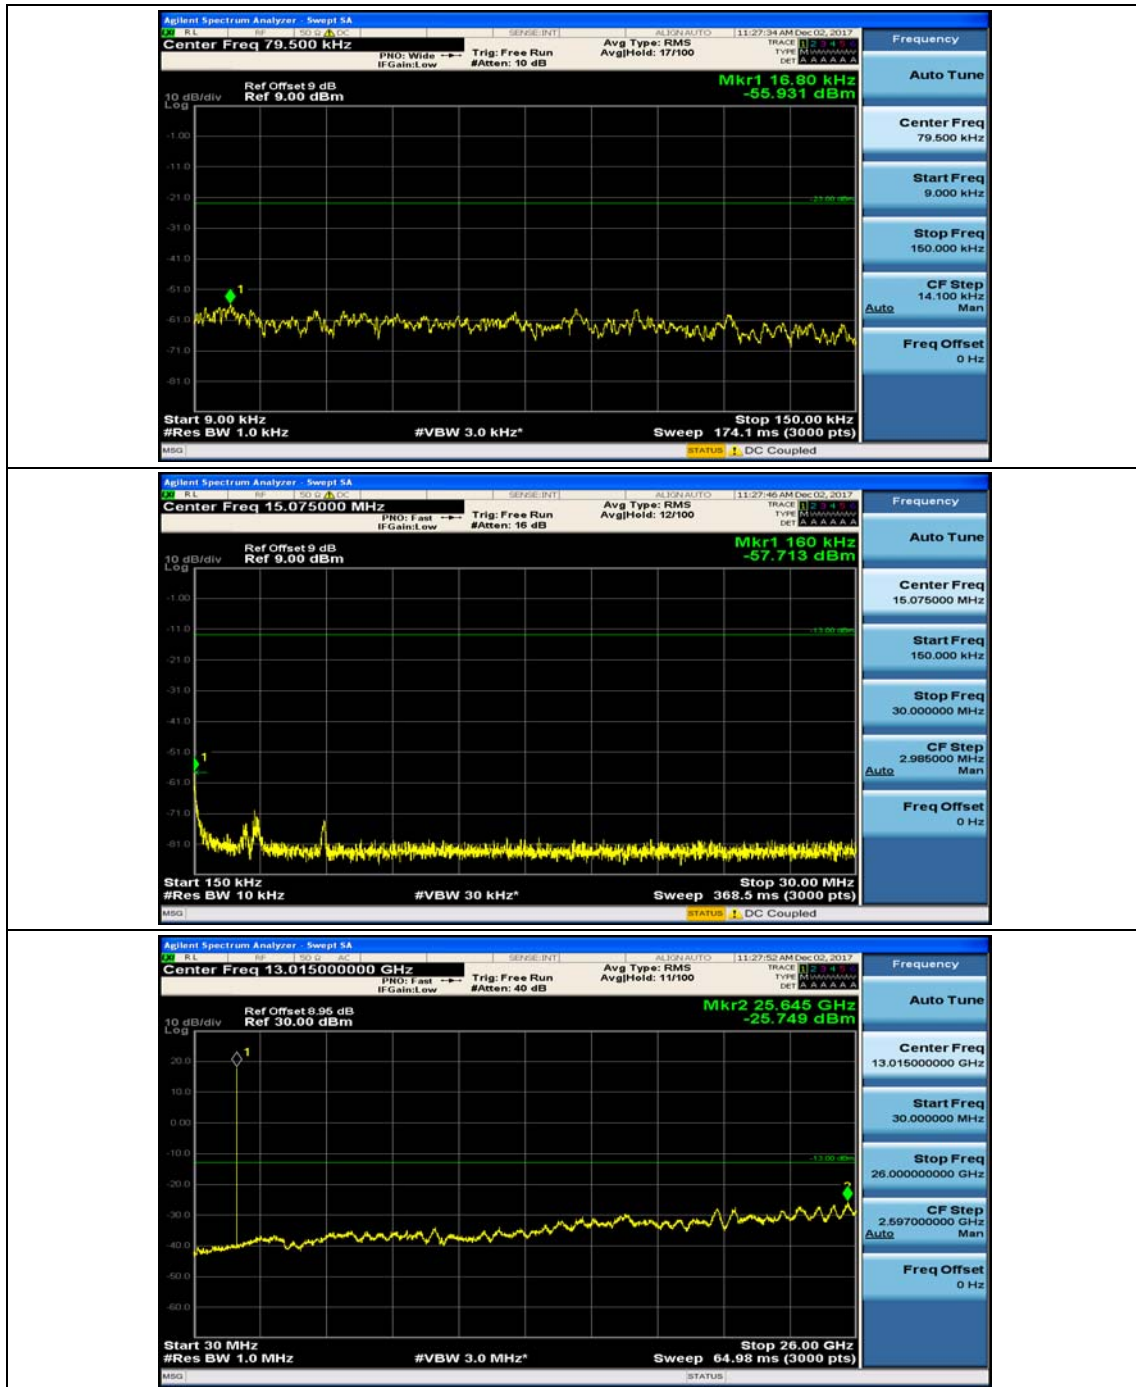

Channel Bandwidth: 3 MHz

(Channel Bandwidth: 3 MHz)_MCH_QPSK_1RB#0

(Channel Bandwidth: 3 MHz)_MCH_QPSK_1RB#7

(Channel Bandwidth: 3 MHz)_HCH_QPSK_1RB#0

(Channel Bandwidth: 3 MHz)_HCH_QPSK_1RB#7

(Channel Bandwidth: 3 MHz)_LCH_16QAM_1RB#0

(Channel Bandwidth: 3 MHz)_LCH_16QAM_1RB#7

(Channel Bandwidth: 3 MHz)_MCH_16QAM_1RB#0

(Channel Bandwidth: 3 MHz)_MCH_16QAM_1RB#7

(Channel Bandwidth: 3 MHz)_HCH_16QAM_1RB#0

(Channel Bandwidth: 3 MHz)_HCH_16QAM_1RB#7

Channel Bandwidth: 5 MHz

(Channel Bandwidth: 5 MHz)_MCH_QPSK_1RB#0

(Channel Bandwidth: 5 MHz)_MCH_QPSK_1RB#12

(Channel Bandwidth: 5 MHz)_HCH_QPSK_1RB#0

(Channel Bandwidth: 5 MHz)_HCH_QPSK_1RB#12

(Channel Bandwidth: 5 MHz)_LCH_16QAM_1RB#0