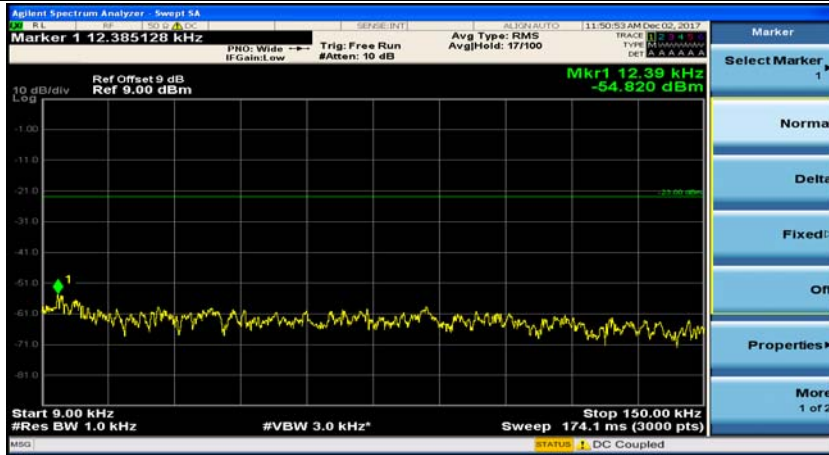

Channel Bandwidth: 10 MHz_LCH_16QAM_1RB#24