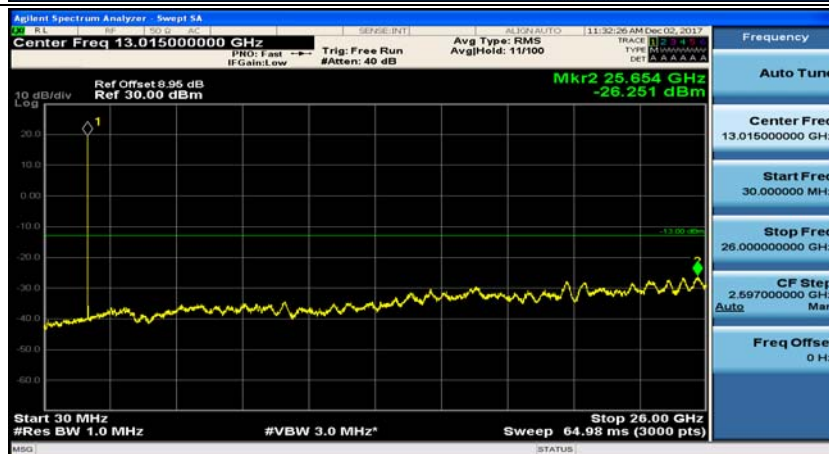

Channel Bandwidth: 3 MHz

(Channel Bandwidth: 3 MHz)_MCH_QPSK_1RB#0

(Channel Bandwidth: 3 MHz)_MCH_QPSK_1RB#7

(Channel Bandwidth: 3 MHz)_HCH_QPSK_1RB#0

(Channel Bandwidth: 3 MHz)_HCH_QPSK_1RB#7

(Channel Bandwidth: 3 MHz)_LCH_16QAM_1RB#0

(Channel Bandwidth: 3 MHz)_LCH_16QAM_1RB#7

(Channel Bandwidth: 3 MHz)_MCH_16QAM_1RB#0

(Channel Bandwidth: 3 MHz)_MCH_16QAM_1RB#7

(Channel Bandwidth: 3 MHz)_HCH_16QAM_1RB#0

(Channel Bandwidth: 3 MHz)_HCH_16QAM_1RB#7

Channel Bandwidth: 5 MHz

(Channel Bandwidth: 5 MHz)_MCH_QPSK_1RB#0

(Channel Bandwidth: 5 MHz)_MCH_QPSK_1RB#12

(Channel Bandwidth: 5 MHz)_HCH_QPSK_1RB#0

(Channel Bandwidth: 5 MHz)_HCH_QPSK_1RB#12

(Channel Bandwidth: 5 MHz)_LCH_16QAM_1RB#0