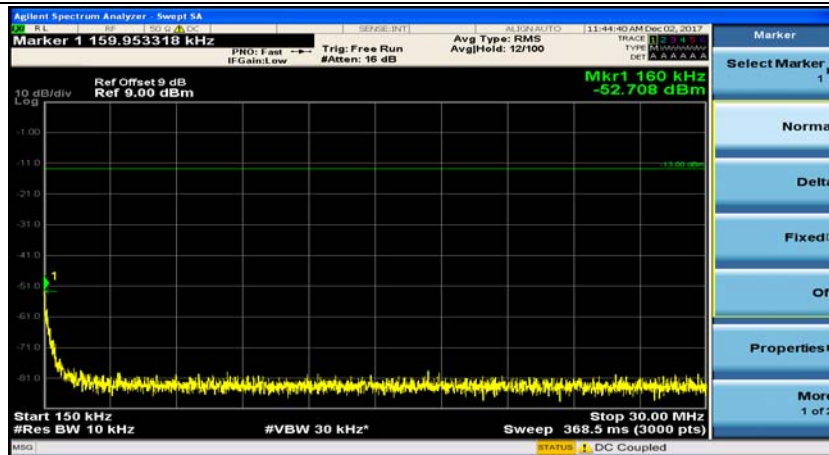

(Channel Bandwidth: 5 MHz)_MCH_16QAM_1RB#0