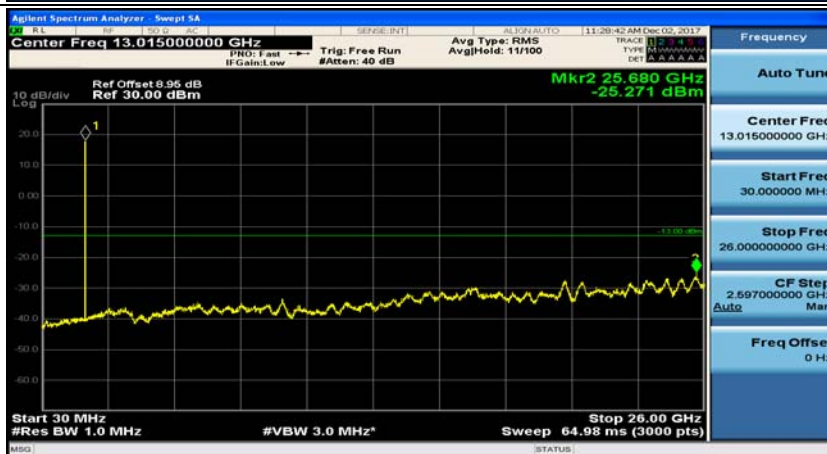

Channel Bandwidth: 3 MHz

(Channel Bandwidth: 3 MHz)_MCH_QPSK_1RB#0

(Channel Bandwidth: 3 MHz)_MCH_QPSK_1RB#7

(Channel Bandwidth: 3 MHz)_HCH_QPSK_1RB#0

(Channel Bandwidth: 3 MHz)_HCH_QPSK_1RB#7

(Channel Bandwidth: 3 MHz)_LCH_16QAM_1RB#0

(Channel Bandwidth: 3 MHz)_LCH_16QAM_1RB#7

(Channel Bandwidth: 3 MHz)_MCH_16QAM_1RB#0

(Channel Bandwidth: 3 MHz)_MCH_16QAM_1RB#7

(Channel Bandwidth: 3 MHz)_HCH_16QAM_1RB#0

(Channel Bandwidth: 3 MHz)_HCH_16QAM_1RB#7