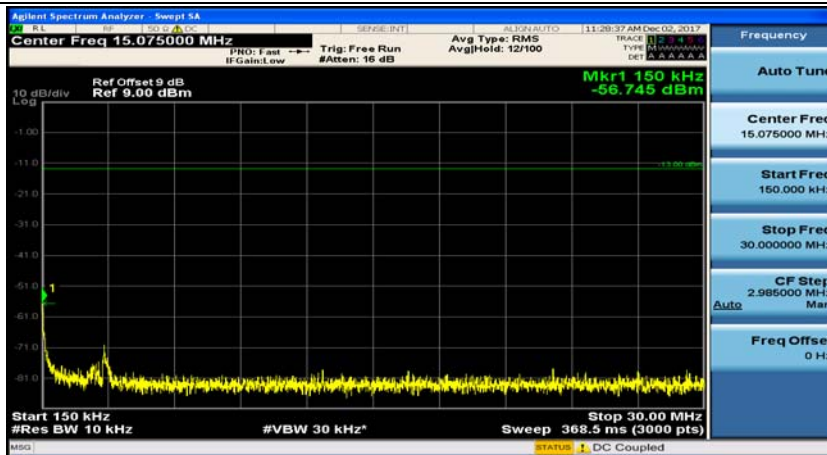

Channel Bandwidth: 3 MHz

(Channel Bandwidth: 3 MHz)_MCH_QPSK_1RB#0

(Channel Bandwidth: 3 MHz)_MCH_QPSK_1RB#7

(Channel Bandwidth: 3 MHz)_HCH_QPSK_1RB#0

(Channel Bandwidth: 3 MHz)_HCH_QPSK_1RB#7

(Channel Bandwidth: 3 MHz)_LCH_16QAM_1RB#0

(Channel Bandwidth: 3 MHz)_LCH_16QAM_1RB#7

(Channel Bandwidth: 3 MHz)_MCH_16QAM_1RB#0

(Channel Bandwidth: 3 MHz)_MCH_16QAM_1RB#7

(Channel Bandwidth: 3 MHz)_HCH_16QAM_1RB#0

(Channel Bandwidth: 3 MHz)_HCH_16QAM_1RB#7