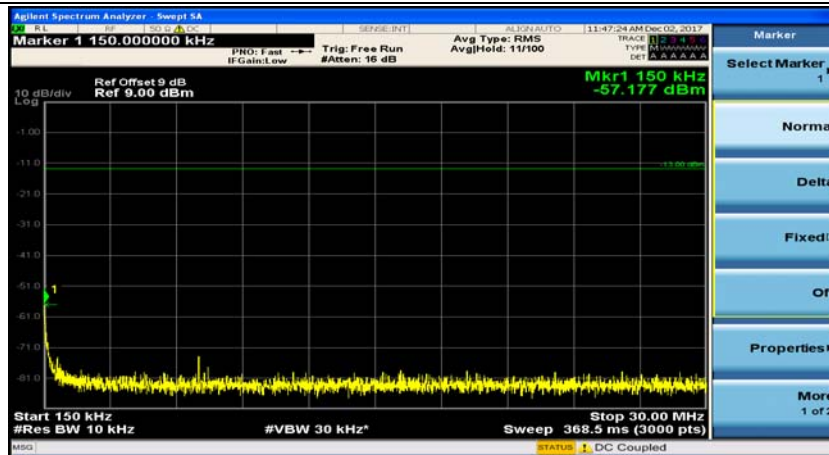

Channel Bandwidth: 5 MHz

(Channel Bandwidth: 5 MHz)_MCH_QPSK_1RB#0

(Channel Bandwidth: 5 MHz)_MCH_QPSK_1RB#12

(Channel Bandwidth: 5 MHz)_HCH_QPSK_1RB#0

(Channel Bandwidth: 5 MHz)_HCH_QPSK_1RB#12

(Channel Bandwidth: 5 MHz)_LCH_16QAM_1RB#0