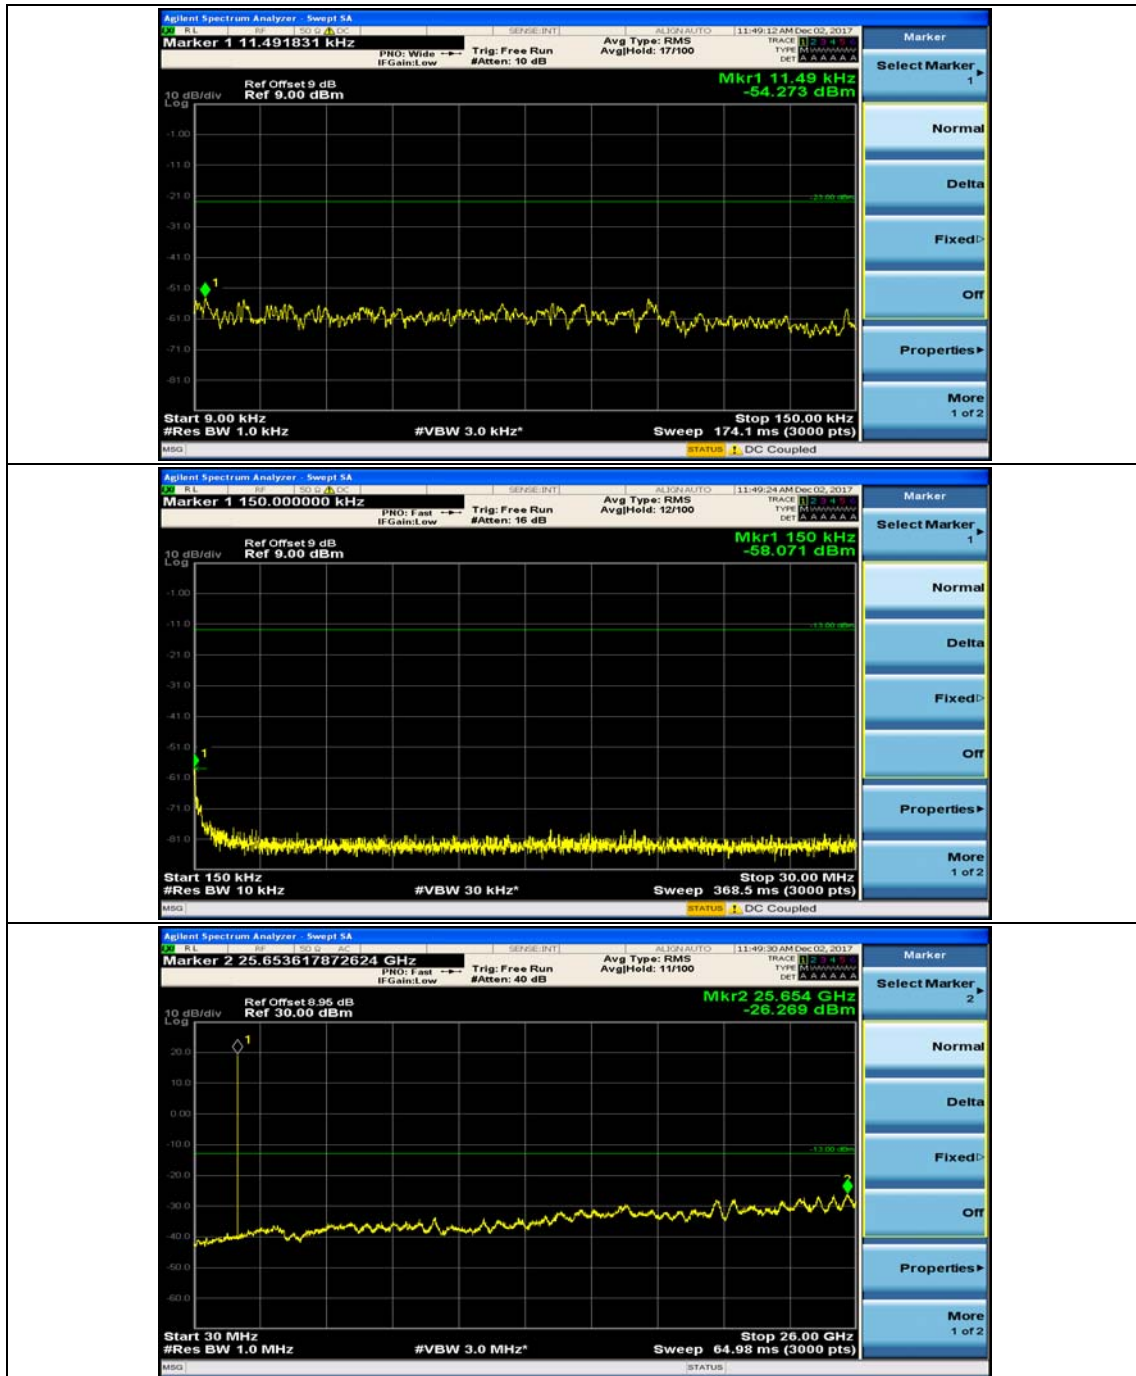

Channel Bandwidth: 5 MHz

(Channel Bandwidth: 5 MHz)_MCH_QPSK_1RB#0

(Channel Bandwidth: 5 MHz)_MCH_QPSK_1RB#12

(Channel Bandwidth: 5 MHz)_HCH_QPSK_1RB#0

(Channel Bandwidth: 5 MHz)_HCH_QPSK_1RB#12

(Channel Bandwidth: 5 MHz)_LCH_16QAM_1RB#0

(Channel Bandwidth: 5 MHz)_LCH_16QAM_1RB#12

(Channel Bandwidth: 5 MHz)_MCH_16QAM_1RB#0

(Channel Bandwidth: 5 MHz)_MCH_16QAM_1RB#12

(Channel Bandwidth: 5 MHz)_HCH_16QAM_1RB#0

(Channel Bandwidth: 5 MHz)_HCH_16QAM_1RB#12