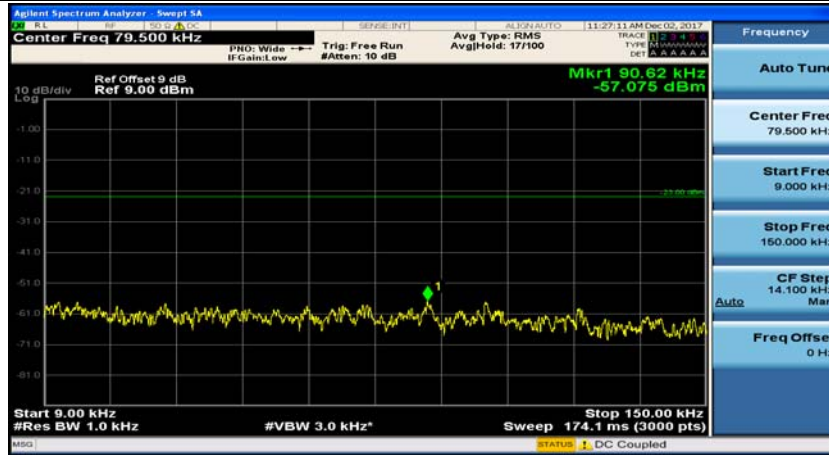

Channel Bandwidth: 3 MHz

(Channel Bandwidth: 3 MHz)_MCH_QPSK_1RB#0

(Channel Bandwidth: 3 MHz)_MCH_QPSK_1RB#7

(Channel Bandwidth: 3 MHz)_HCH_QPSK_1RB#0

(Channel Bandwidth: 3 MHz)_HCH_QPSK_1RB#7

(Channel Bandwidth: 3 MHz)_LCH_16QAM_1RB#0

(Channel Bandwidth: 3 MHz)_LCH_16QAM_1RB#7

(Channel Bandwidth: 3 MHz)_MCH_16QAM_1RB#0

(Channel Bandwidth: 3 MHz)_MCH_16QAM_1RB#7

(Channel Bandwidth: 3 MHz)_HCH_16QAM_1RB#0

(Channel Bandwidth: 3 MHz)_HCH_16QAM_1RB#7