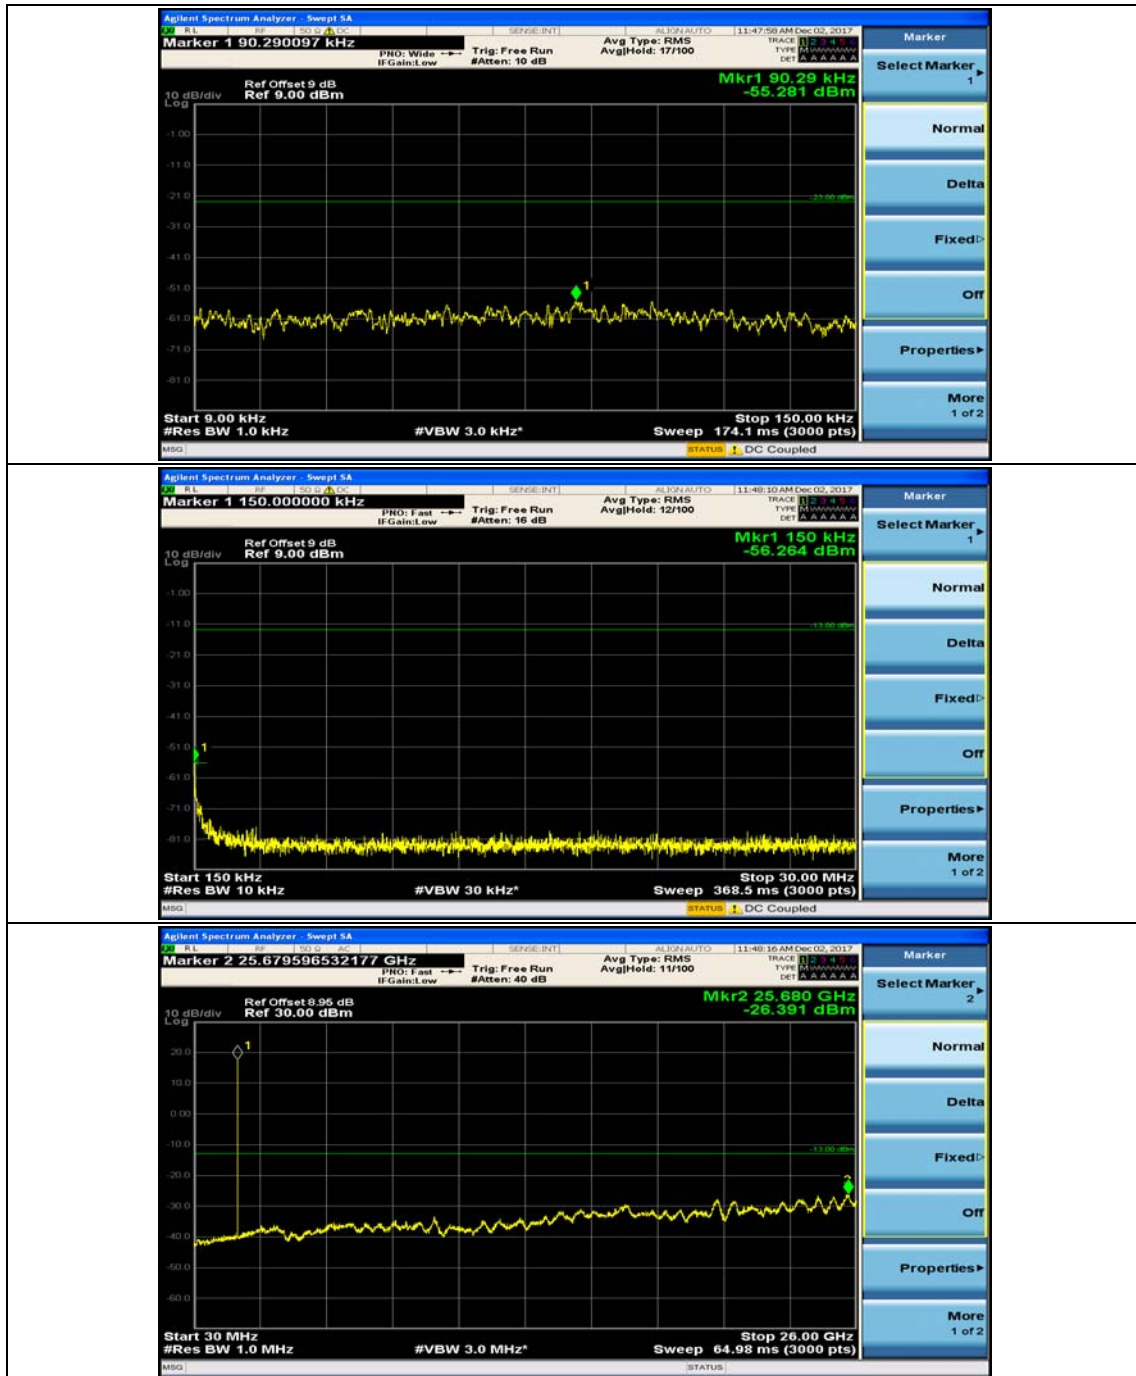

Channel Bandwidth: 5 MHz

(Channel Bandwidth: 5 MHz)_MCH_QPSK_1RB#0

(Channel Bandwidth: 5 MHz)_MCH_QPSK_1RB#12

(Channel Bandwidth: 5 MHz)_HCH_QPSK_1RB#0

(Channel Bandwidth: 5 MHz)_HCH_QPSK_1RB#12

(Channel Bandwidth: 5 MHz)_LCH_16QAM_1RB#0

(Channel Bandwidth: 5 MHz)_LCH_16QAM_1RB#12

(Channel Bandwidth: 5 MHz)_MCH_16QAM_1RB#0

(Channel Bandwidth: 5 MHz)_MCH_16QAM_1RB#12

(Channel Bandwidth: 5 MHz)_HCH_16QAM_1RB#0

(Channel Bandwidth: 5 MHz)_HCH_16QAM_1RB#12