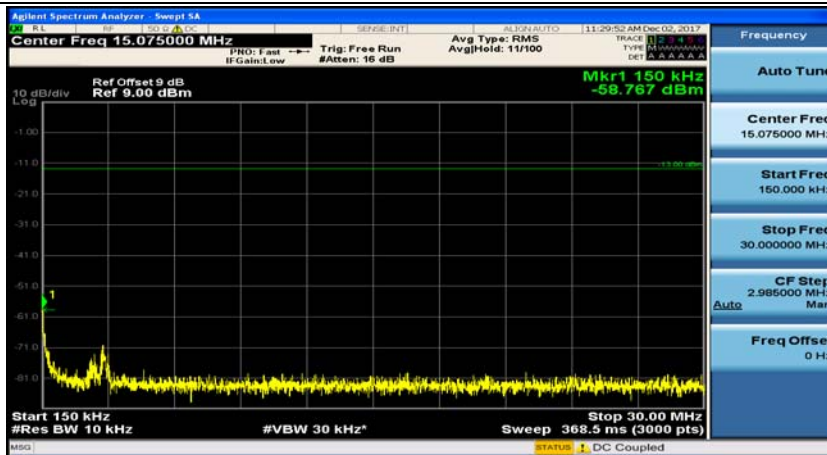

Channel Bandwidth: 3 MHz

(Channel Bandwidth: 3 MHz)_MCH_QPSK_1RB#0

(Channel Bandwidth: 3 MHz)_MCH_QPSK_1RB#7

(Channel Bandwidth: 3 MHz)_HCH_QPSK_1RB#0

(Channel Bandwidth: 3 MHz)_HCH_QPSK_1RB#7

(Channel Bandwidth: 3 MHz)_LCH_16QAM_1RB#0

(Channel Bandwidth: 3 MHz)_LCH_16QAM_1RB#7

(Channel Bandwidth: 3 MHz)_MCH_16QAM_1RB#0

(Channel Bandwidth: 3 MHz)_MCH_16QAM_1RB#7

(Channel Bandwidth: 3 MHz)_HCH_16QAM_1RB#0

(Channel Bandwidth: 3 MHz)_HCH_16QAM_1RB#7