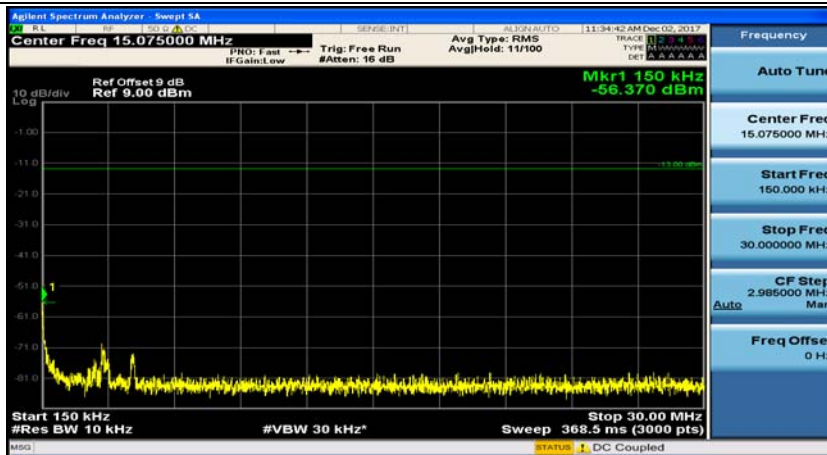

Channel Bandwidth: 5 MHz

(Channel Bandwidth: 5 MHz)_MCH_QPSK_1RB#0

(Channel Bandwidth: 5 MHz)_MCH_QPSK_1RB#12

(Channel Bandwidth: 5 MHz)_HCH_QPSK_1RB#0

(Channel Bandwidth: 5 MHz)_HCH_QPSK_1RB#12

(Channel Bandwidth: 5 MHz)_LCH_16QAM_1RB#0