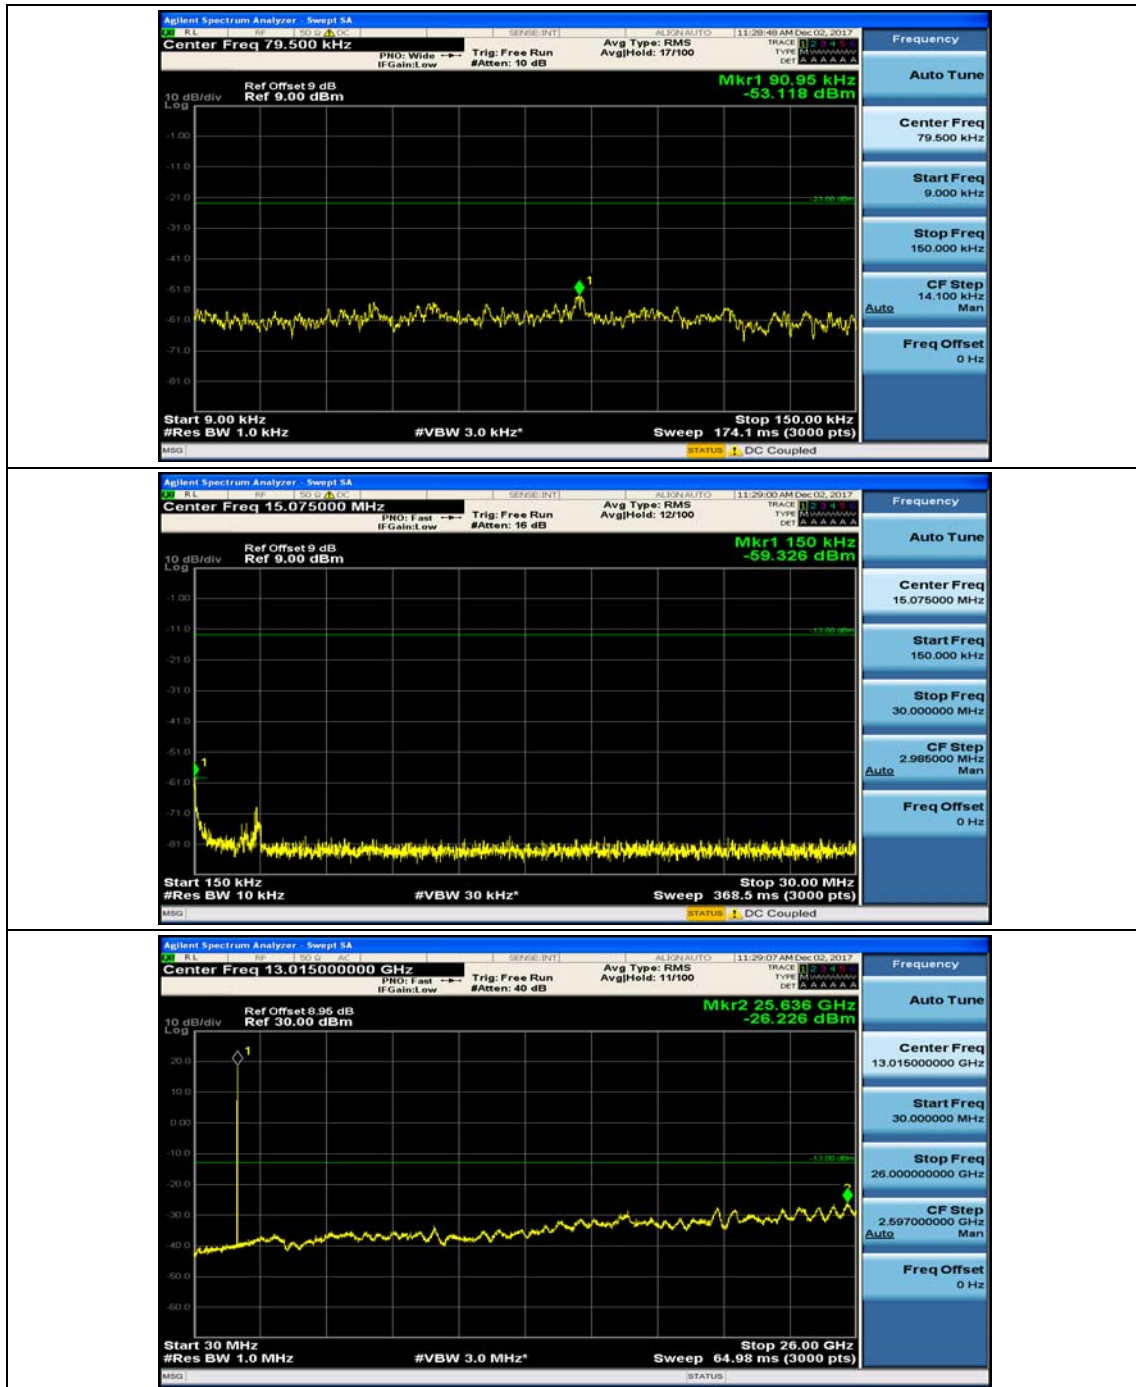

Channel Bandwidth: 3 MHz

(Channel Bandwidth: 3 MHz)_MCH_QPSK_1RB#0

(Channel Bandwidth: 3 MHz)_MCH_QPSK_1RB#7

(Channel Bandwidth: 3 MHz)_HCH_QPSK_1RB#0

(Channel Bandwidth: 3 MHz)_HCH_QPSK_1RB#7

(Channel Bandwidth: 3 MHz)_LCH_16QAM_1RB#0

(Channel Bandwidth: 3 MHz)_LCH_16QAM_1RB#7

(Channel Bandwidth: 3 MHz)_MCH_16QAM_1RB#0

(Channel Bandwidth: 3 MHz)_MCH_16QAM_1RB#7

(Channel Bandwidth: 3 MHz)_HCH_16QAM_1RB#0

(Channel Bandwidth: 3 MHz)_HCH_16QAM_1RB#7

Channel Bandwidth: 5 MHz

(Channel Bandwidth: 5 MHz)_MCH_QPSK_1RB#0

(Channel Bandwidth: 5 MHz)_MCH_QPSK_1RB#12

(Channel Bandwidth: 5 MHz)_HCH_QPSK_1RB#0

(Channel Bandwidth: 5 MHz)_HCH_QPSK_1RB#12

(Channel Bandwidth: 5 MHz)_LCH_16QAM_1RB#0