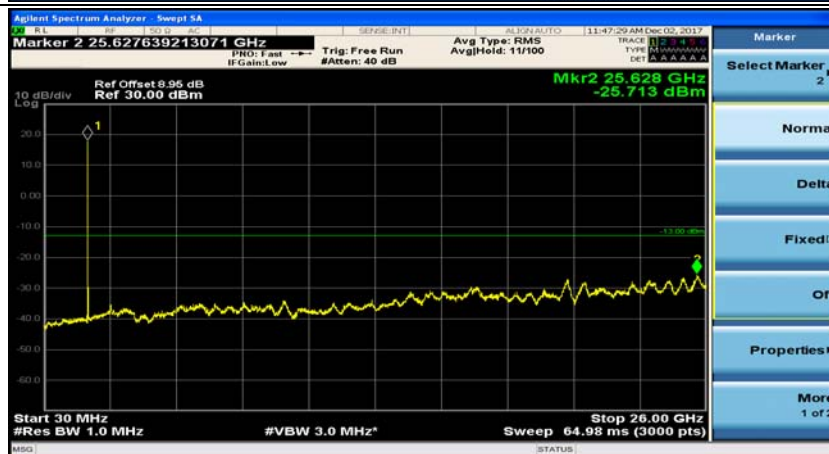

Channel Bandwidth: 5 MHz

(Channel Bandwidth: 5 MHz)_MCH_QPSK_1RB#0

(Channel Bandwidth: 5 MHz)_MCH_QPSK_1RB#12

(Channel Bandwidth: 5 MHz)_HCH_QPSK_1RB#0

(Channel Bandwidth: 5 MHz)_HCH_QPSK_1RB#12

(Channel Bandwidth: 5 MHz)_LCH_16QAM_1RB#0