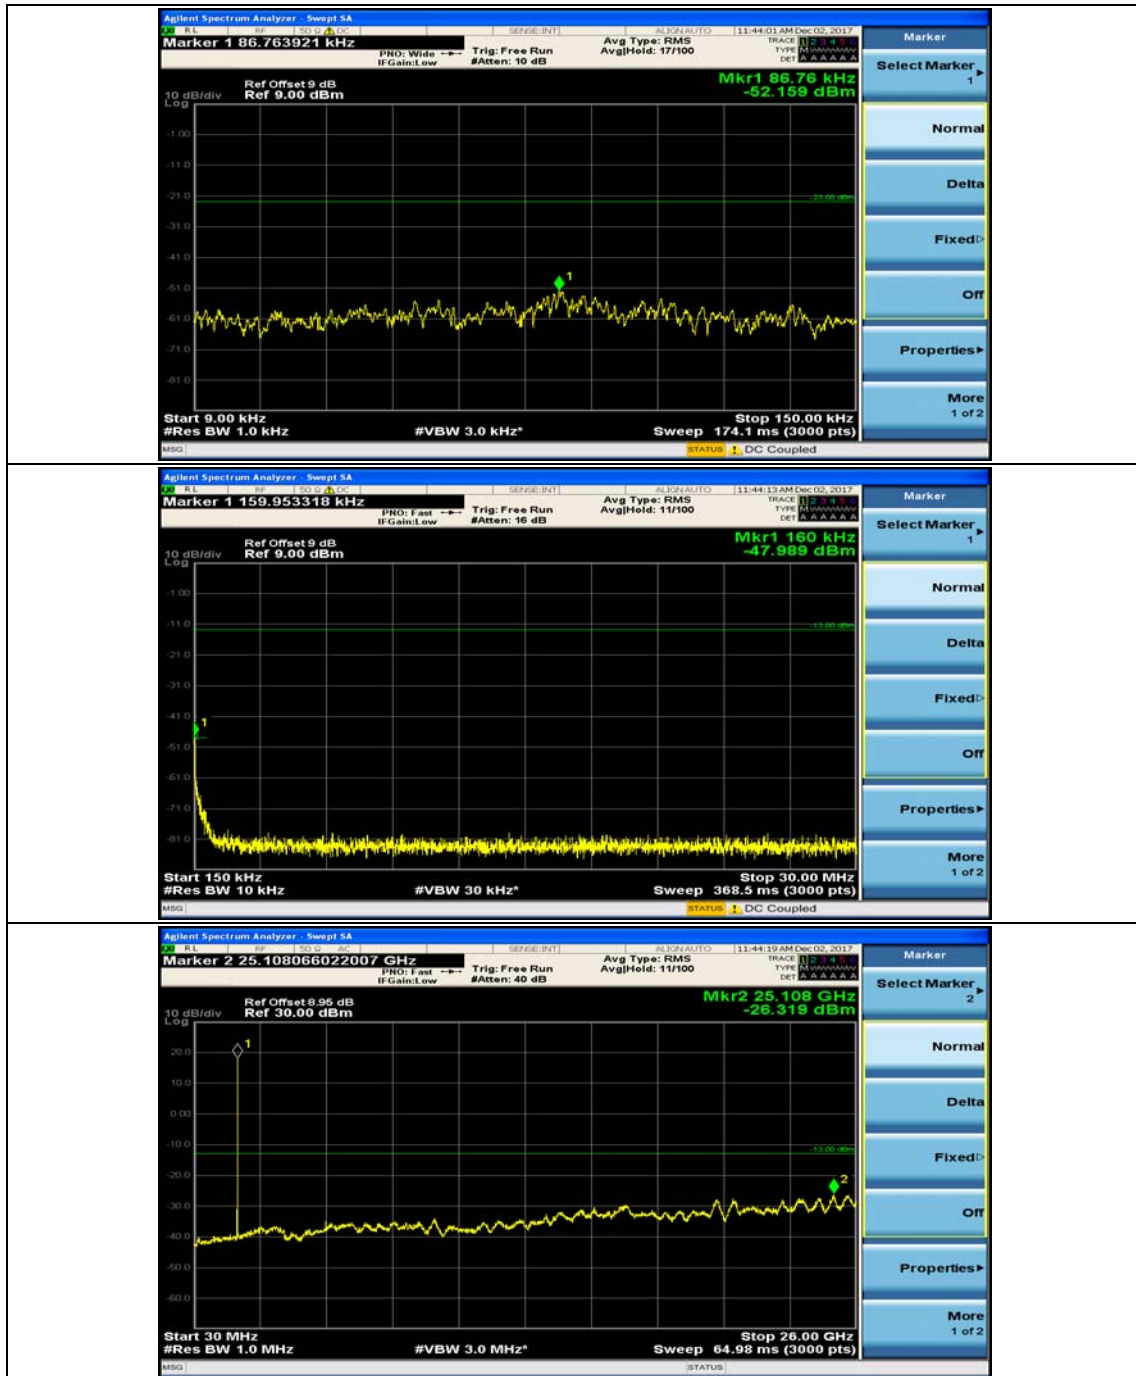

Channel Bandwidth: 5 MHz

(Channel Bandwidth: 5 MHz)_MCH_QPSK_1RB#0

(Channel Bandwidth: 5 MHz)_MCH_QPSK_1RB#12

(Channel Bandwidth: 5 MHz)_HCH_QPSK_1RB#0

(Channel Bandwidth: 5 MHz)_HCH_QPSK_1RB#12

(Channel Bandwidth: 5 MHz)_LCH_16QAM_1RB#0

(Channel Bandwidth: 5 MHz)_LCH_16QAM_1RB#12

(Channel Bandwidth: 5 MHz)_MCH_16QAM_1RB#0

(Channel Bandwidth: 5 MHz)_MCH_16QAM_1RB#12

(Channel Bandwidth: 5 MHz)_HCH_16QAM_1RB#0

(Channel Bandwidth: 5 MHz)_HCH_16QAM_1RB#12