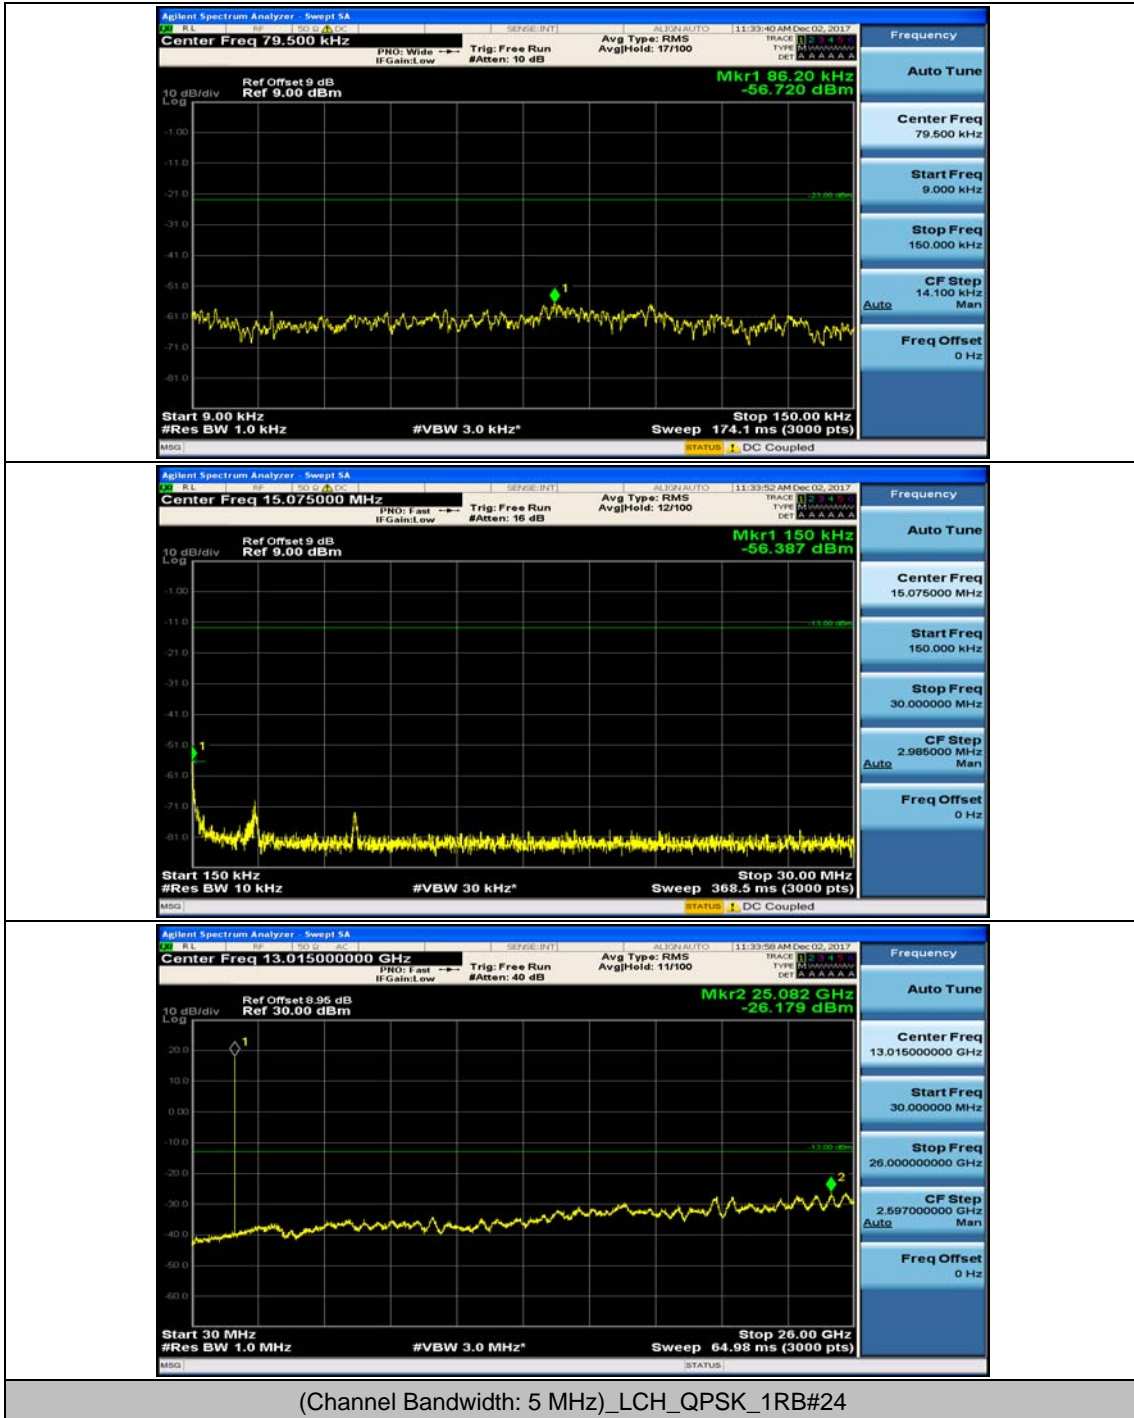

Channel Bandwidth: 3 MHz

(Channel Bandwidth: 3 MHz)_MCH_QPSK_1RB#0

(Channel Bandwidth: 3 MHz)_MCH_QPSK_1RB#7

(Channel Bandwidth: 3 MHz)_HCH_QPSK_1RB#0

(Channel Bandwidth: 3 MHz)_HCH_QPSK_1RB#7

(Channel Bandwidth: 3 MHz)_LCH_16QAM_1RB#0

(Channel Bandwidth: 3 MHz)_LCH_16QAM_1RB#7

(Channel Bandwidth: 3 MHz)_MCH_16QAM_1RB#0

(Channel Bandwidth: 3 MHz)_MCH_16QAM_1RB#7

(Channel Bandwidth: 3 MHz)_HCH_16QAM_1RB#0

(Channel Bandwidth: 3 MHz)_HCH_16QAM_1RB#7

Channel Bandwidth: 5 MHz

(Channel Bandwidth: 5 MHz)_MCH_QPSK_1RB#0

(Channel Bandwidth: 5 MHz)_MCH_QPSK_1RB#12

(Channel Bandwidth: 5 MHz)_HCH_QPSK_1RB#0

(Channel Bandwidth: 5 MHz)_HCH_QPSK_1RB#12

(Channel Bandwidth: 5 MHz)_LCH_16QAM_1RB#0