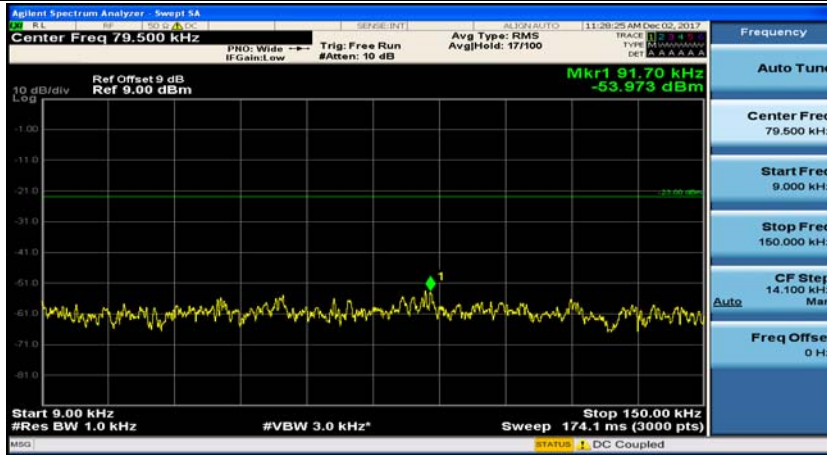

Channel Bandwidth: 3 MHz

(Channel Bandwidth: 3 MHz)_MCH_QPSK_1RB#0

(Channel Bandwidth: 3 MHz)_MCH_QPSK_1RB#7

(Channel Bandwidth: 3 MHz)_HCH_QPSK_1RB#0

(Channel Bandwidth: 3 MHz)_HCH_QPSK_1RB#7

(Channel Bandwidth: 3 MHz)_LCH_16QAM_1RB#0

(Channel Bandwidth: 3 MHz)_LCH_16QAM_1RB#7

(Channel Bandwidth: 3 MHz)_MCH_16QAM_1RB#0

(Channel Bandwidth: 3 MHz)_MCH_16QAM_1RB#7

(Channel Bandwidth: 3 MHz)_HCH_16QAM_1RB#0

(Channel Bandwidth: 3 MHz)_HCH_16QAM_1RB#7