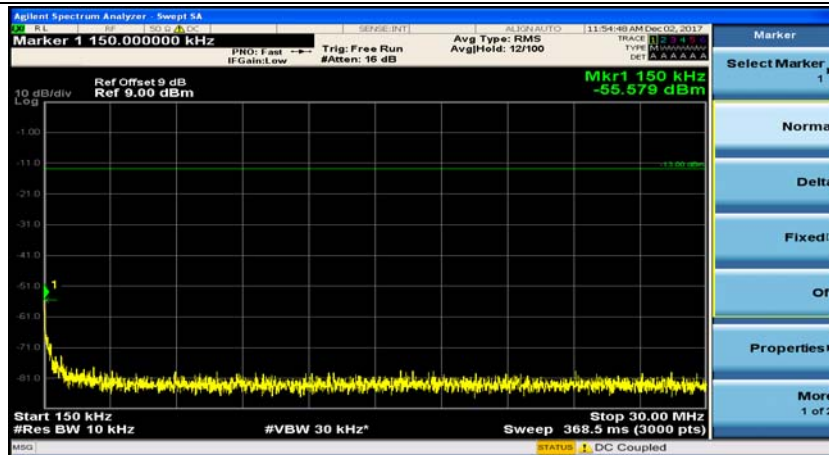

Channel Bandwidth: 10 MHz_HCH_QPSK_1RB#0

Channel Bandwidth: 10 MHz_HCH_QPSK_1RB#24