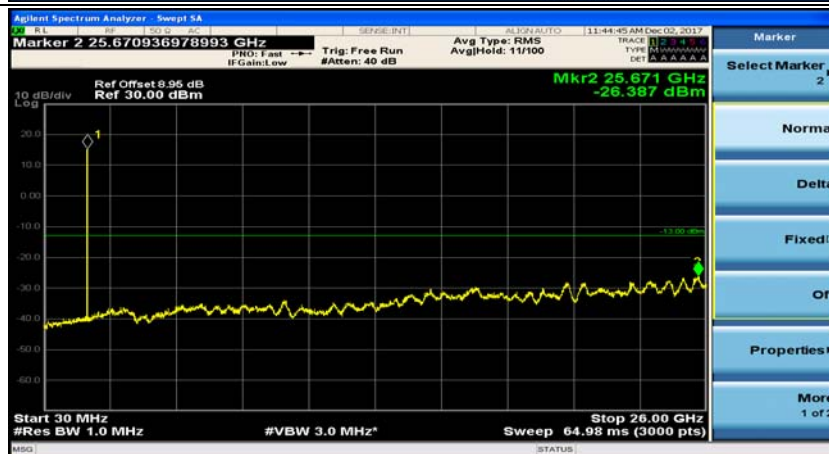

(Channel Bandwidth: 5 MHz)_MCH_16QAM_1RB#0