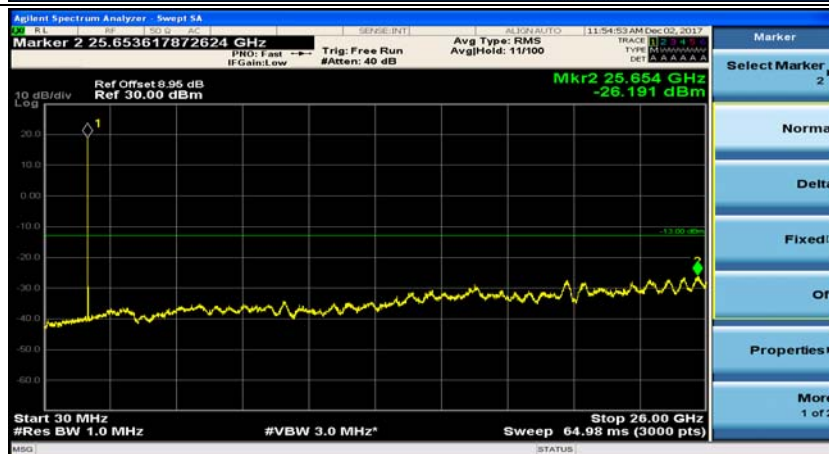

Channel Bandwidth: 10 MHz_HCH_QPSK_1RB#0

Channel Bandwidth: 10 MHz_HCH_QPSK_1RB#24