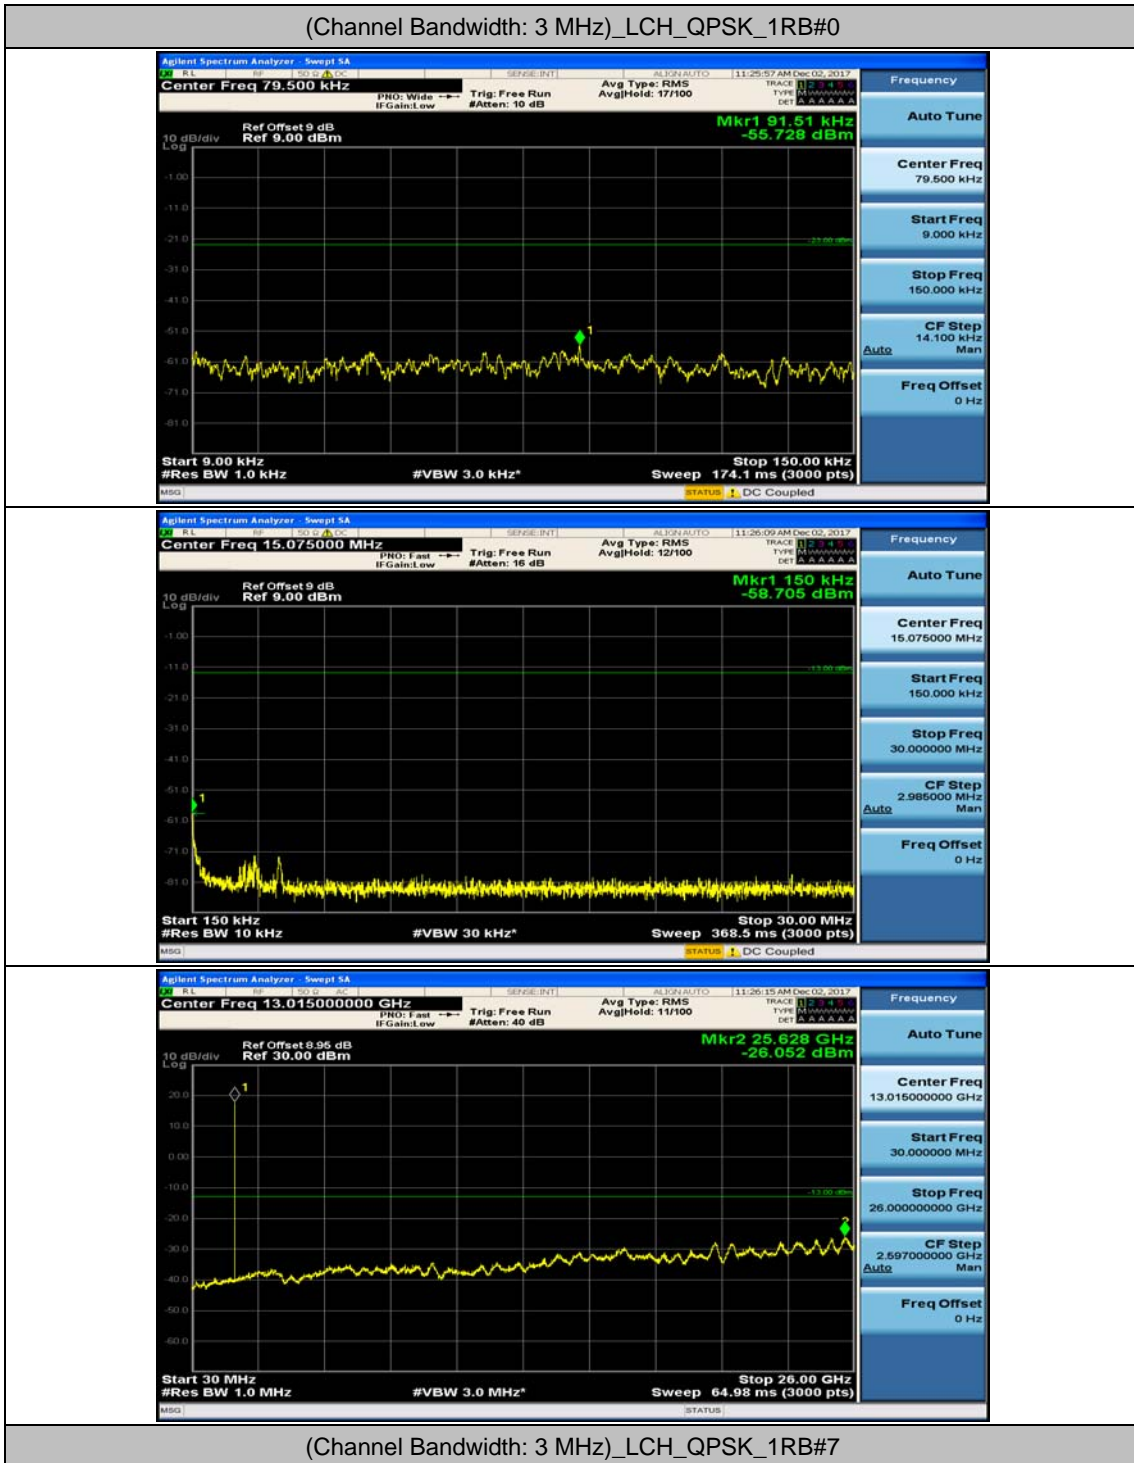

Channel Bandwidth: 3 MHz

(Channel Bandwidth: 3 MHz)_MCH_QPSK_1RB#0

(Channel Bandwidth: 3 MHz)_MCH_QPSK_1RB#7

(Channel Bandwidth: 3 MHz)_HCH_QPSK_1RB#0

(Channel Bandwidth: 3 MHz)_HCH_QPSK_1RB#7

(Channel Bandwidth: 3 MHz)_LCH_16QAM_1RB#0

(Channel Bandwidth: 3 MHz)_LCH_16QAM_1RB#7

(Channel Bandwidth: 3 MHz)_MCH_16QAM_1RB#0

(Channel Bandwidth: 3 MHz)_MCH_16QAM_1RB#7

(Channel Bandwidth: 3 MHz)_HCH_16QAM_1RB#0

(Channel Bandwidth: 3 MHz)_HCH_16QAM_1RB#7

Channel Bandwidth: 5 MHz

(Channel Bandwidth: 5 MHz)_MCH_QPSK_1RB#0

(Channel Bandwidth: 5 MHz)_MCH_QPSK_1RB#12

(Channel Bandwidth: 5 MHz)_HCH_QPSK_1RB#0

(Channel Bandwidth: 5 MHz)_HCH_QPSK_1RB#12

(Channel Bandwidth: 5 MHz)_LCH_16QAM_1RB#0