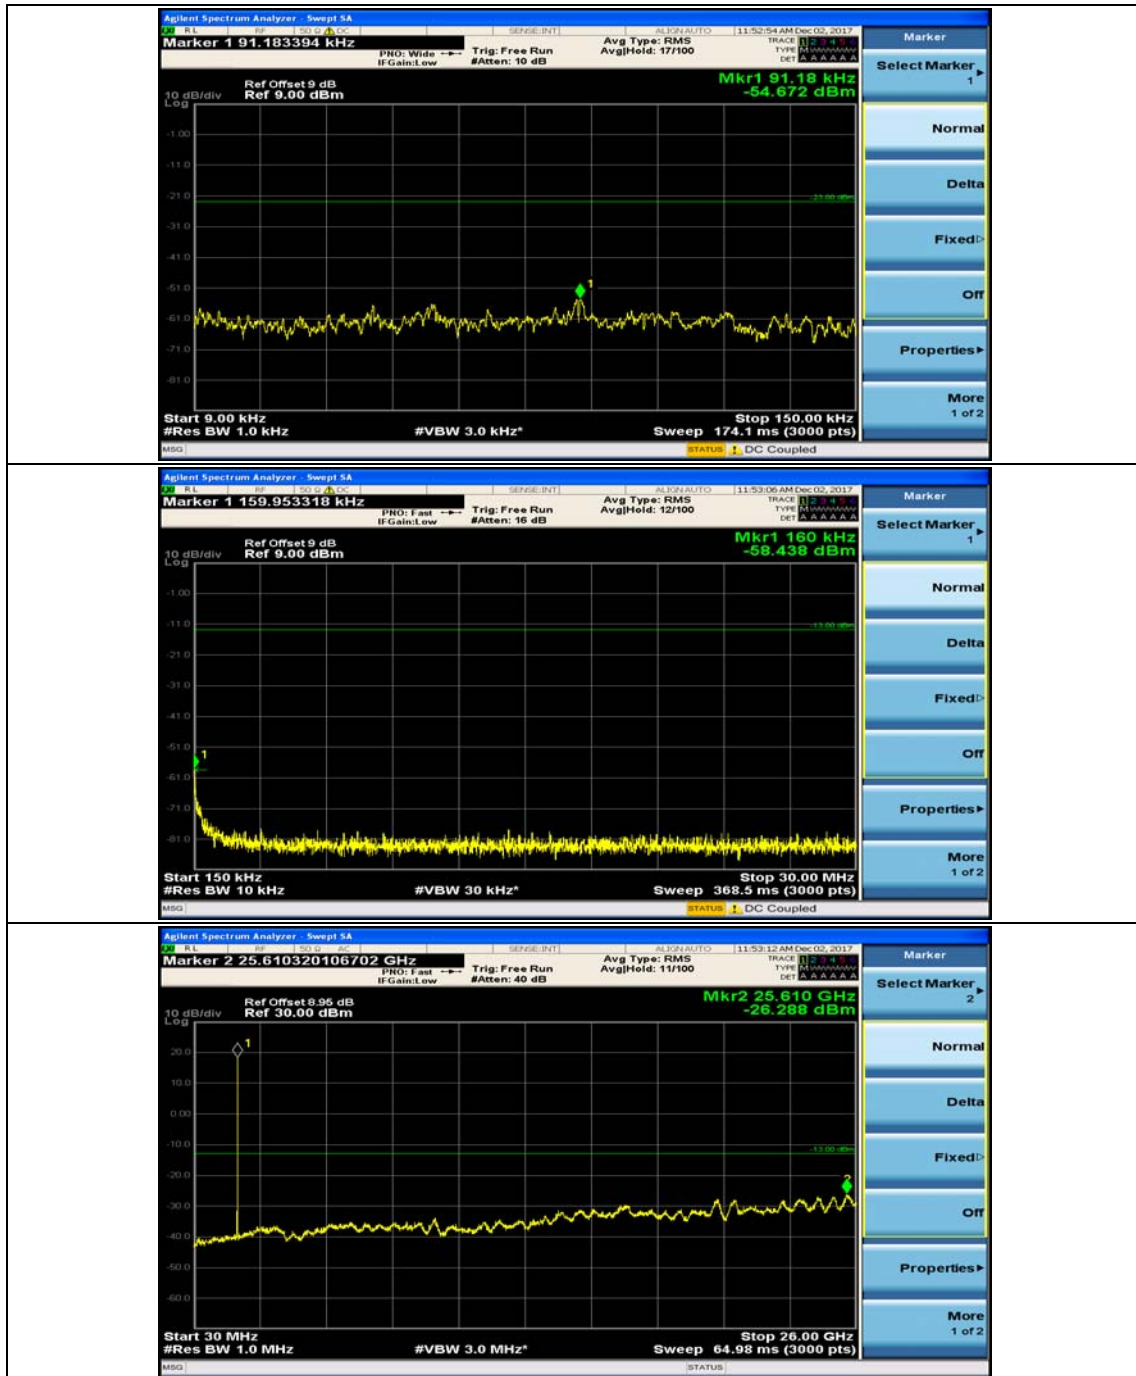

Channel Bandwidth: 10 MHz

Channel Bandwidth: 10 MHz_MCH_QPSK_1RB#0

Channel Bandwidth: 10 MHz_MCH_QPSK_1RB#24

Channel Bandwidth: 10 MHz_HCH_QPSK_1RB#0

Channel Bandwidth: 10 MHz_HCH_QPSK_1RB#24

Channel Bandwidth: 10 MHz_LCH_16QAM_1RB#0

Channel Bandwidth: 10 MHz_LCH_16QAM_1RB#24