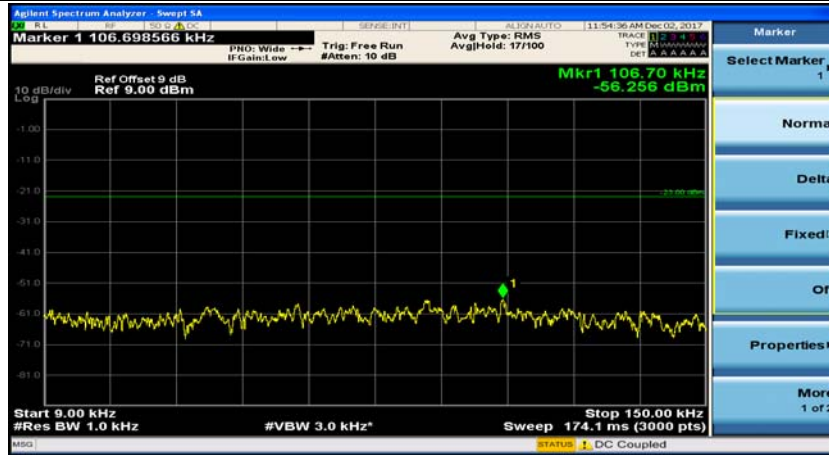

Channel Bandwidth: 10 MHz_HCH_QPSK_1RB#0

Channel Bandwidth: 10 MHz_HCH_QPSK_1RB#24