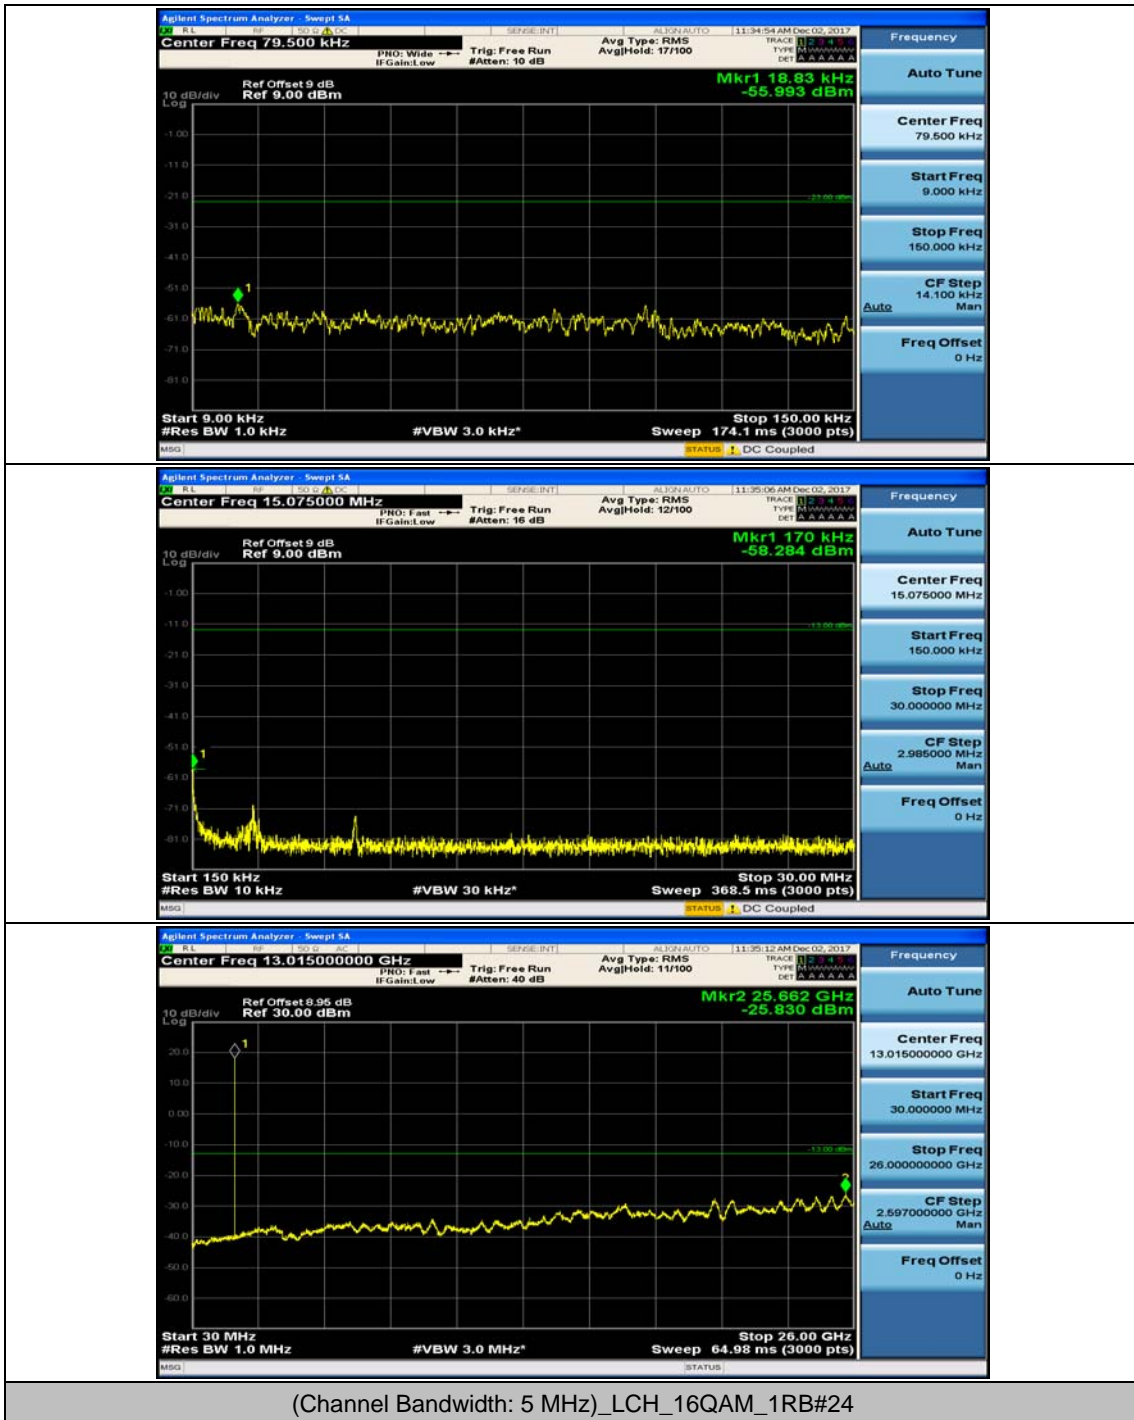

Channel Bandwidth: 5 MHz

(Channel Bandwidth: 5 MHz)_MCH_QPSK_1RB#0

(Channel Bandwidth: 5 MHz)_MCH_QPSK_1RB#12

(Channel Bandwidth: 5 MHz)_HCH_QPSK_1RB#0

(Channel Bandwidth: 5 MHz)_HCH_QPSK_1RB#12

(Channel Bandwidth: 5 MHz)_LCH_16QAM_1RB#0

(Channel Bandwidth: 5 MHz)_LCH_16QAM_1RB#12

(Channel Bandwidth: 5 MHz)_MCH_16QAM_1RB#0

(Channel Bandwidth: 5 MHz)_MCH_16QAM_1RB#12

(Channel Bandwidth: 5 MHz)_HCH_16QAM_1RB#0

(Channel Bandwidth: 5 MHz)_HCH_16QAM_1RB#12