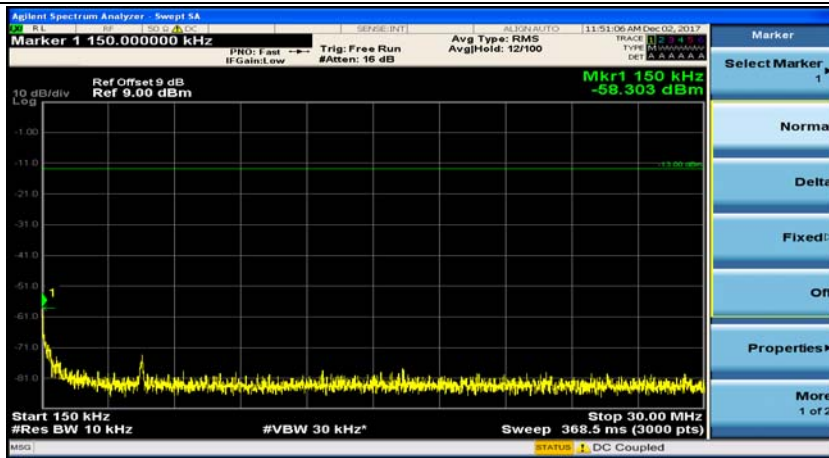

Channel Bandwidth: 10 MHz_LCH_16QAM_1RB#24