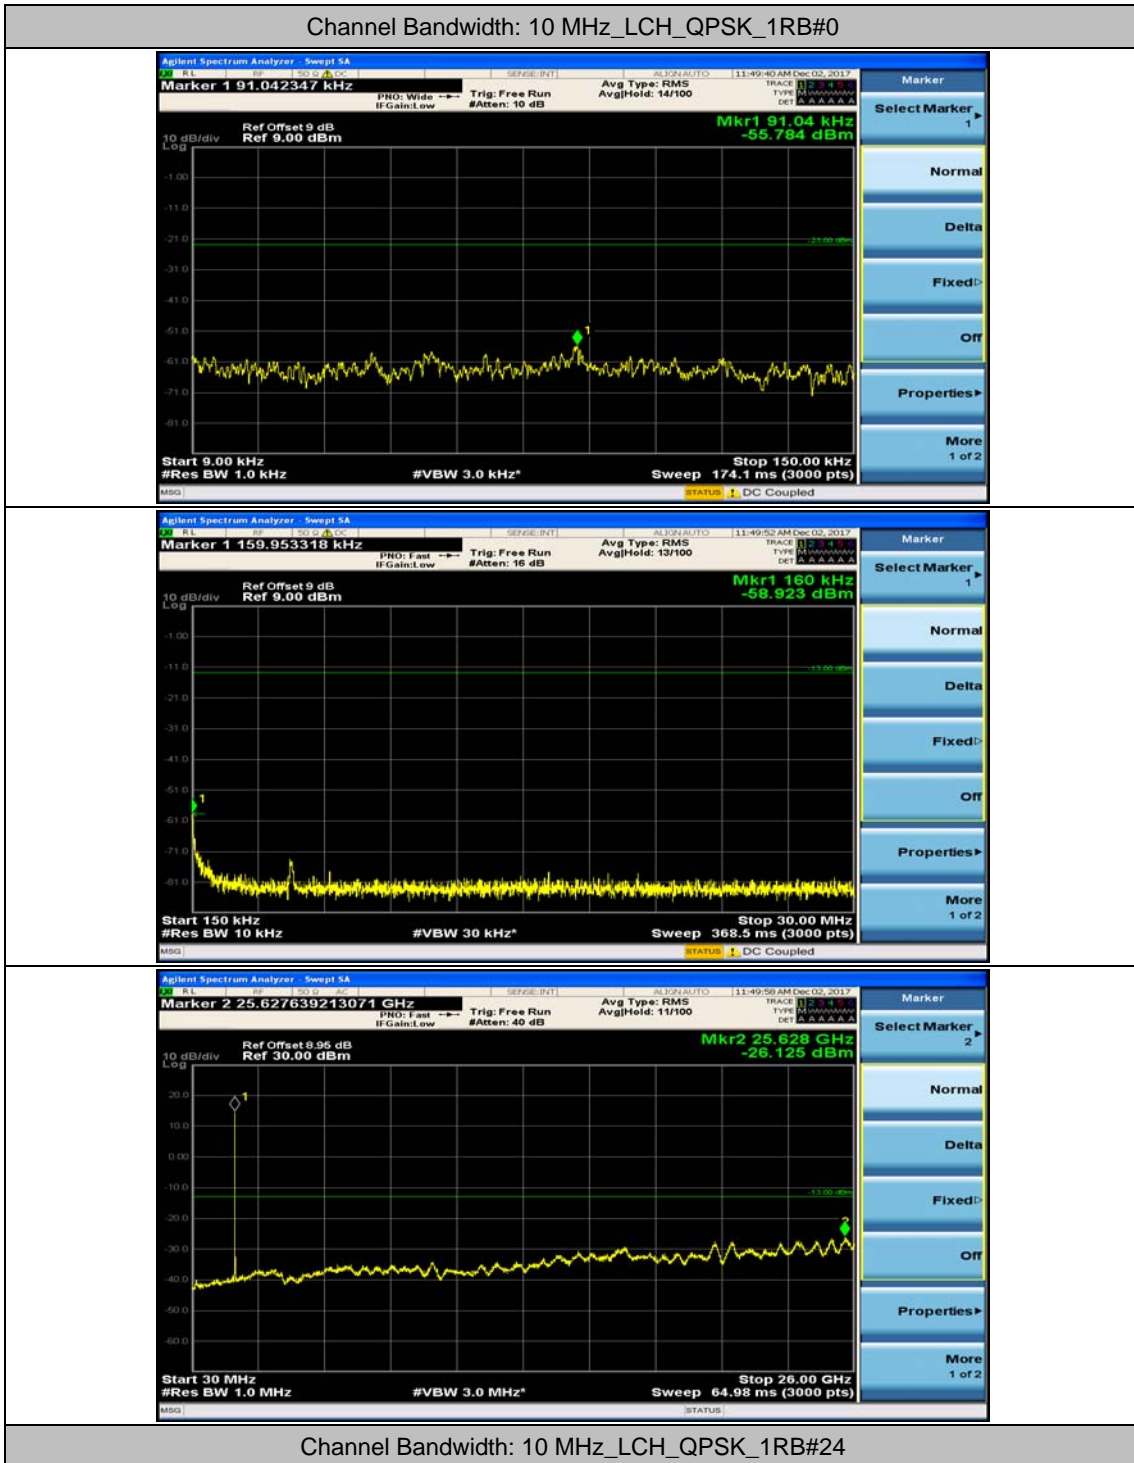

Channel Bandwidth: 10 MHz