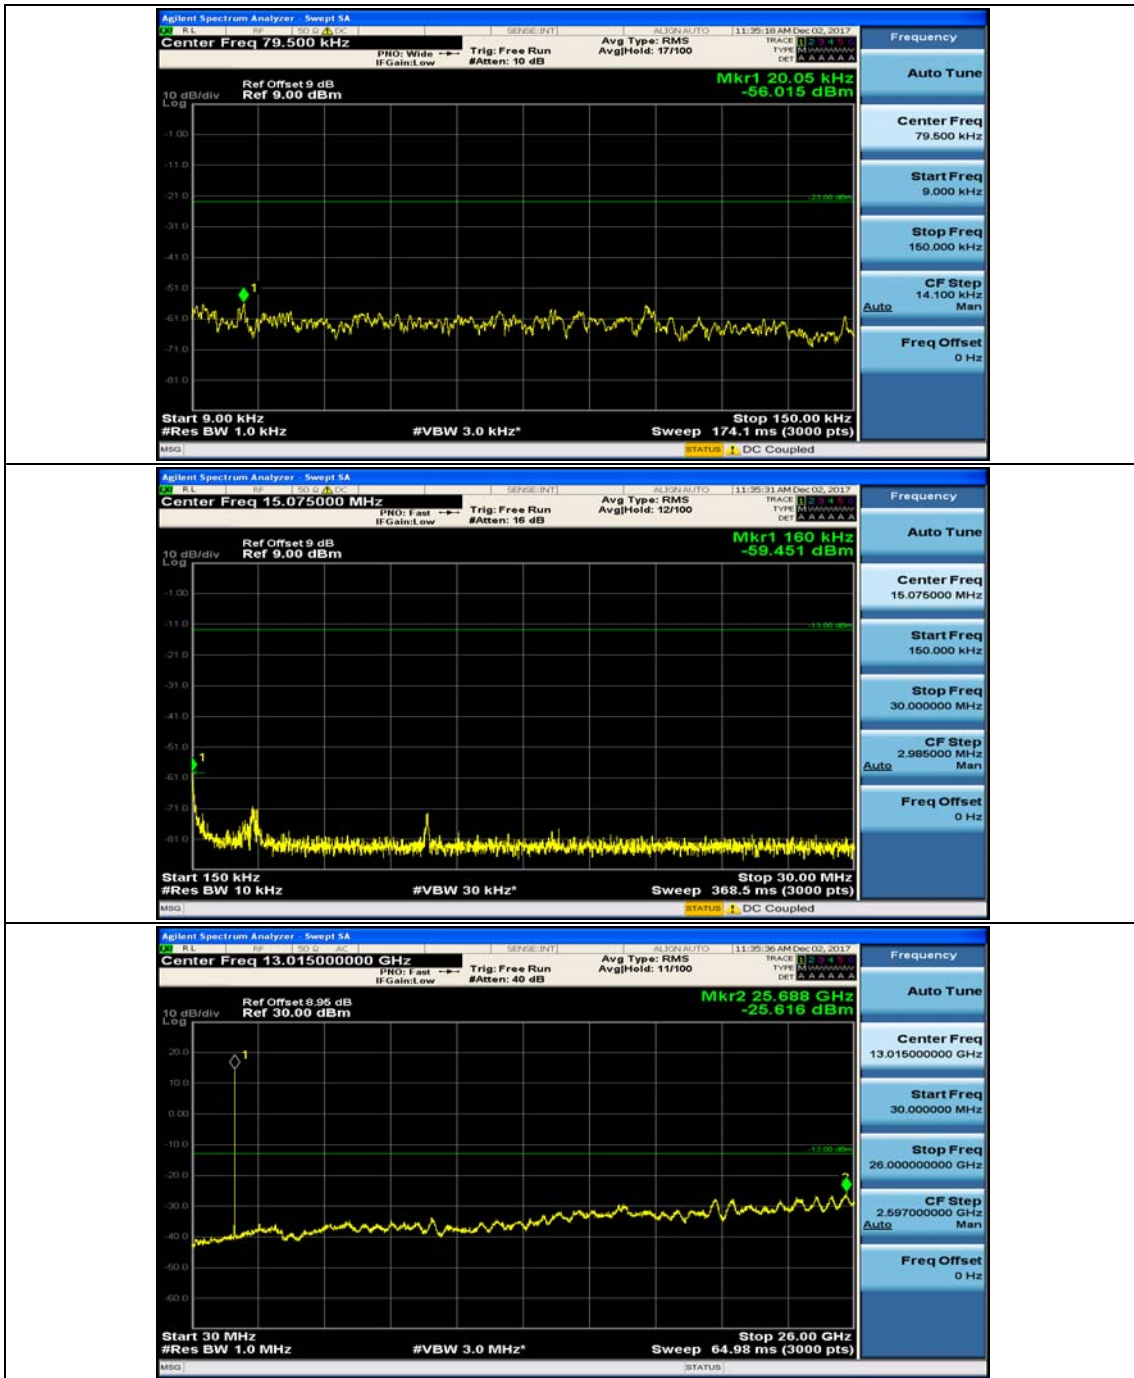

Channel Bandwidth: 5 MHz

(Channel Bandwidth: 5 MHz)_MCH_QPSK_1RB#0

(Channel Bandwidth: 5 MHz)_MCH_QPSK_1RB#12

(Channel Bandwidth: 5 MHz)_HCH_QPSK_1RB#0

(Channel Bandwidth: 5 MHz)_HCH_QPSK_1RB#12

(Channel Bandwidth: 5 MHz)_LCH_16QAM_1RB#0

(Channel Bandwidth: 5 MHz)_LCH_16QAM_1RB#12

(Channel Bandwidth: 5 MHz)_MCH_16QAM_1RB#0

(Channel Bandwidth: 5 MHz)_MCH_16QAM_1RB#12

(Channel Bandwidth: 5 MHz)_HCH_16QAM_1RB#0

(Channel Bandwidth: 5 MHz)_HCH_16QAM_1RB#12