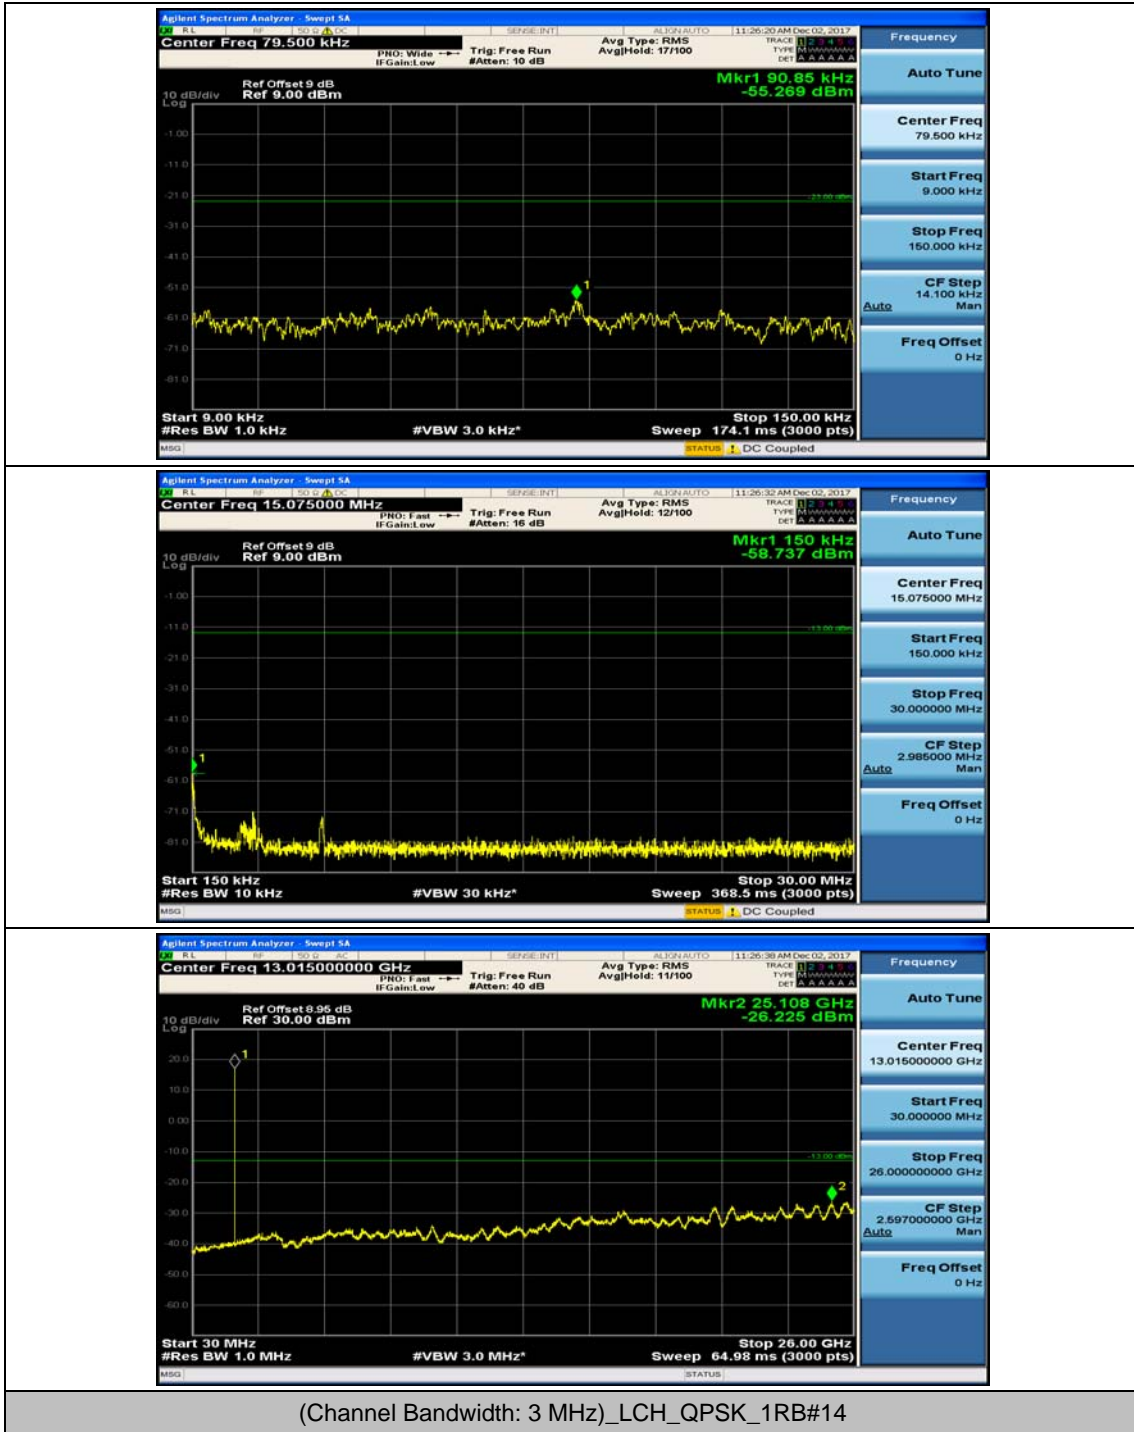

Channel Bandwidth: 3 MHz

(Channel Bandwidth: 3 MHz)_MCH_QPSK_1RB#0

(Channel Bandwidth: 3 MHz)_MCH_QPSK_1RB#7

(Channel Bandwidth: 3 MHz)_HCH_QPSK_1RB#0

(Channel Bandwidth: 3 MHz)_HCH_QPSK_1RB#7

(Channel Bandwidth: 3 MHz)_LCH_16QAM_1RB#0

(Channel Bandwidth: 3 MHz)_LCH_16QAM_1RB#7

(Channel Bandwidth: 3 MHz)_MCH_16QAM_1RB#0

(Channel Bandwidth: 3 MHz)_MCH_16QAM_1RB#7

(Channel Bandwidth: 3 MHz)_HCH_16QAM_1RB#0

(Channel Bandwidth: 3 MHz)_HCH_16QAM_1RB#7

Channel Bandwidth: 5 MHz

(Channel Bandwidth: 5 MHz)_MCH_QPSK_1RB#0

(Channel Bandwidth: 5 MHz)_MCH_QPSK_1RB#12

(Channel Bandwidth: 5 MHz)_HCH_QPSK_1RB#0

(Channel Bandwidth: 5 MHz)_HCH_QPSK_1RB#12

(Channel Bandwidth: 5 MHz)_LCH_16QAM_1RB#0