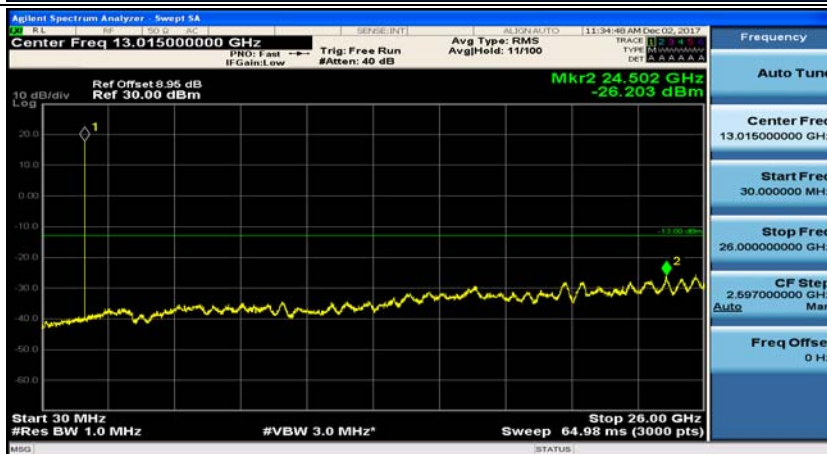

Channel Bandwidth: 5 MHz

(Channel Bandwidth: 5 MHz)_MCH_QPSK_1RB#0

(Channel Bandwidth: 5 MHz)_MCH_QPSK_1RB#12

(Channel Bandwidth: 5 MHz)_HCH_QPSK_1RB#0

(Channel Bandwidth: 5 MHz)_HCH_QPSK_1RB#12

(Channel Bandwidth: 5 MHz)_LCH_16QAM_1RB#0