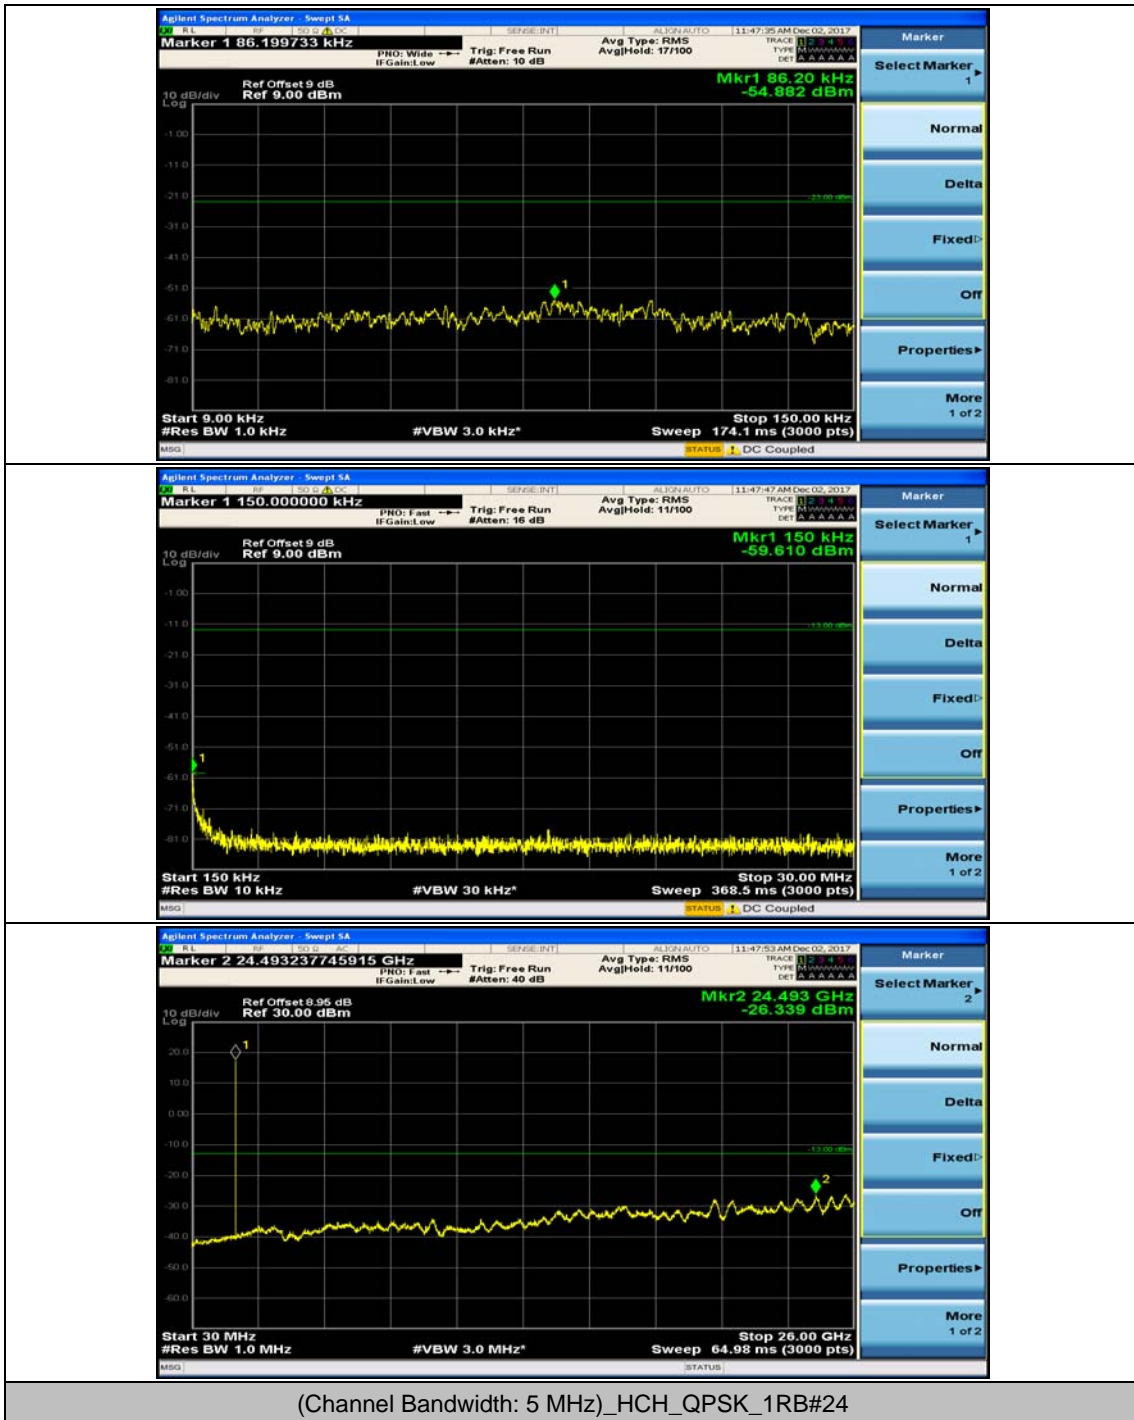

Channel Bandwidth: 5 MHz

(Channel Bandwidth: 5 MHz)_MCH_QPSK_1RB#0

(Channel Bandwidth: 5 MHz)_MCH_QPSK_1RB#12

(Channel Bandwidth: 5 MHz)_HCH_QPSK_1RB#0

(Channel Bandwidth: 5 MHz)_HCH_QPSK_1RB#12

(Channel Bandwidth: 5 MHz)_LCH_16QAM_1RB#0

(Channel Bandwidth: 5 MHz)_LCH_16QAM_1RB#12

(Channel Bandwidth: 5 MHz)_MCH_16QAM_1RB#0

(Channel Bandwidth: 5 MHz)_MCH_16QAM_1RB#12

(Channel Bandwidth: 5 MHz)_HCH_16QAM_1RB#0

(Channel Bandwidth: 5 MHz)_HCH_16QAM_1RB#12