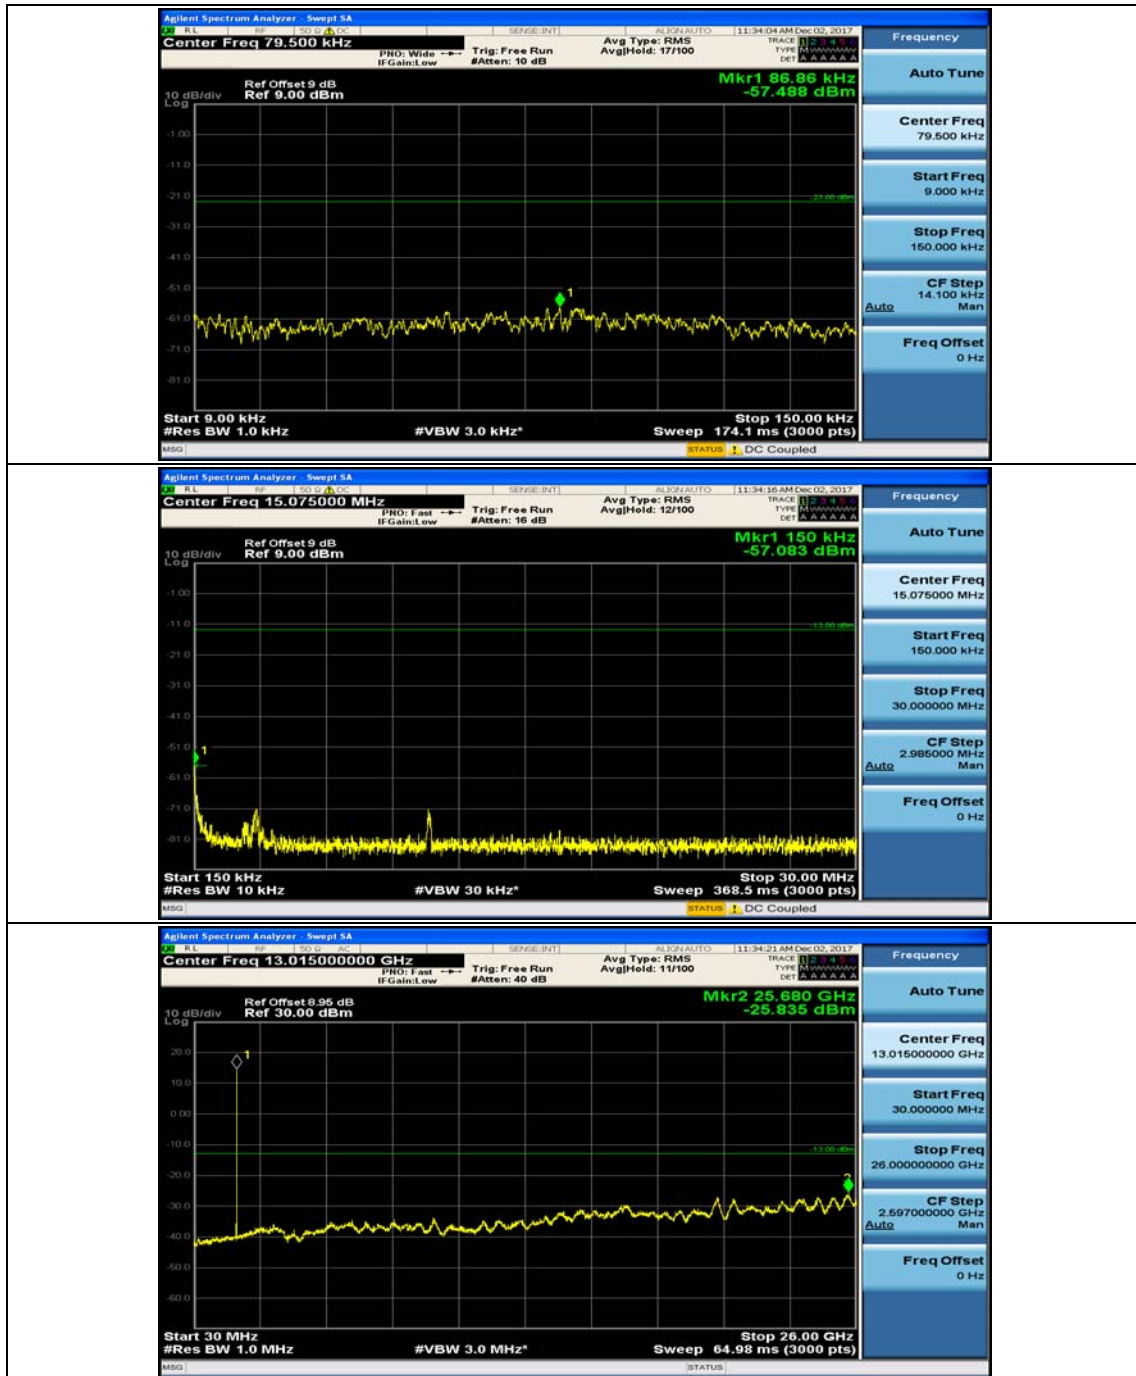

Channel Bandwidth: 3 MHz

(Channel Bandwidth: 3 MHz)_MCH_QPSK_1RB#0

(Channel Bandwidth: 3 MHz)_MCH_QPSK_1RB#7

(Channel Bandwidth: 3 MHz)_HCH_QPSK_1RB#0

(Channel Bandwidth: 3 MHz)_HCH_QPSK_1RB#7

(Channel Bandwidth: 3 MHz)_LCH_16QAM_1RB#0

(Channel Bandwidth: 3 MHz)_LCH_16QAM_1RB#7

(Channel Bandwidth: 3 MHz)_MCH_16QAM_1RB#0

(Channel Bandwidth: 3 MHz)_MCH_16QAM_1RB#7

(Channel Bandwidth: 3 MHz)_HCH_16QAM_1RB#0

(Channel Bandwidth: 3 MHz)_HCH_16QAM_1RB#7

Channel Bandwidth: 5 MHz

(Channel Bandwidth: 5 MHz)_MCH_QPSK_1RB#0

(Channel Bandwidth: 5 MHz)_MCH_QPSK_1RB#12

(Channel Bandwidth: 5 MHz)_HCH_QPSK_1RB#0

(Channel Bandwidth: 5 MHz)_HCH_QPSK_1RB#12

(Channel Bandwidth: 5 MHz)_LCH_16QAM_1RB#0