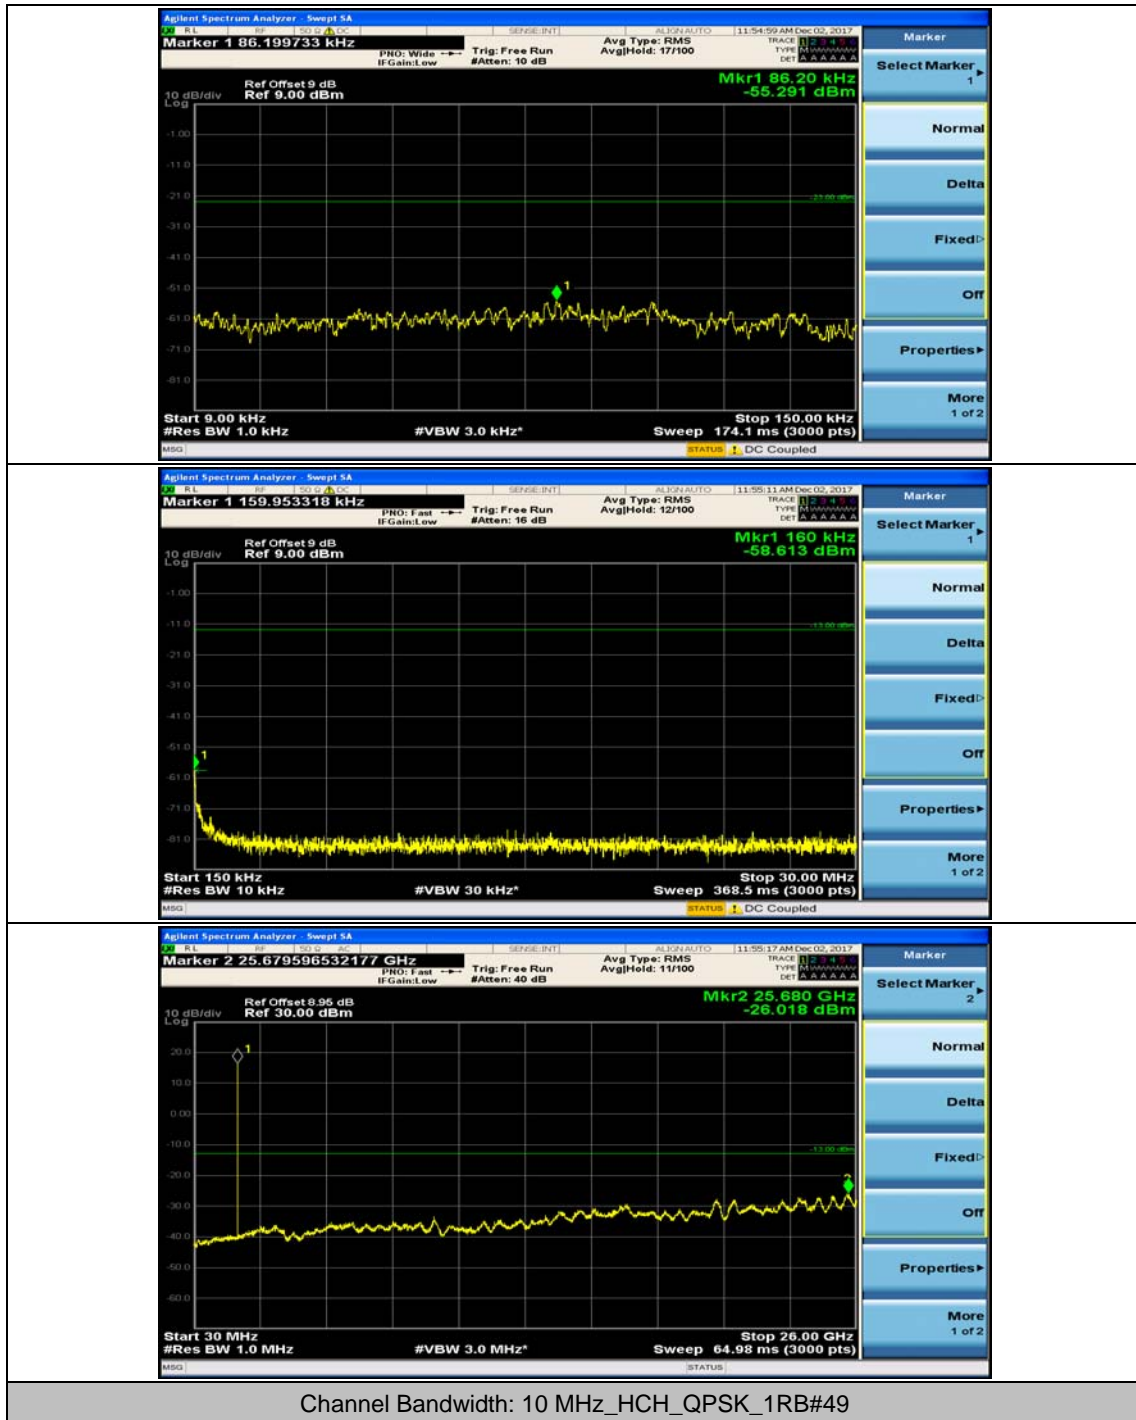

Channel Bandwidth: 10 MHz

Channel Bandwidth: 10 MHz_MCH_QPSK_1RB#0

Channel Bandwidth: 10 MHz_MCH_QPSK_1RB#24

Channel Bandwidth: 10 MHz_HCH_QPSK_1RB#0

Channel Bandwidth: 10 MHz_HCH_QPSK_1RB#24

Channel Bandwidth: 10 MHz_LCH_16QAM_1RB#0

Channel Bandwidth: 10 MHz_LCH_16QAM_1RB#24