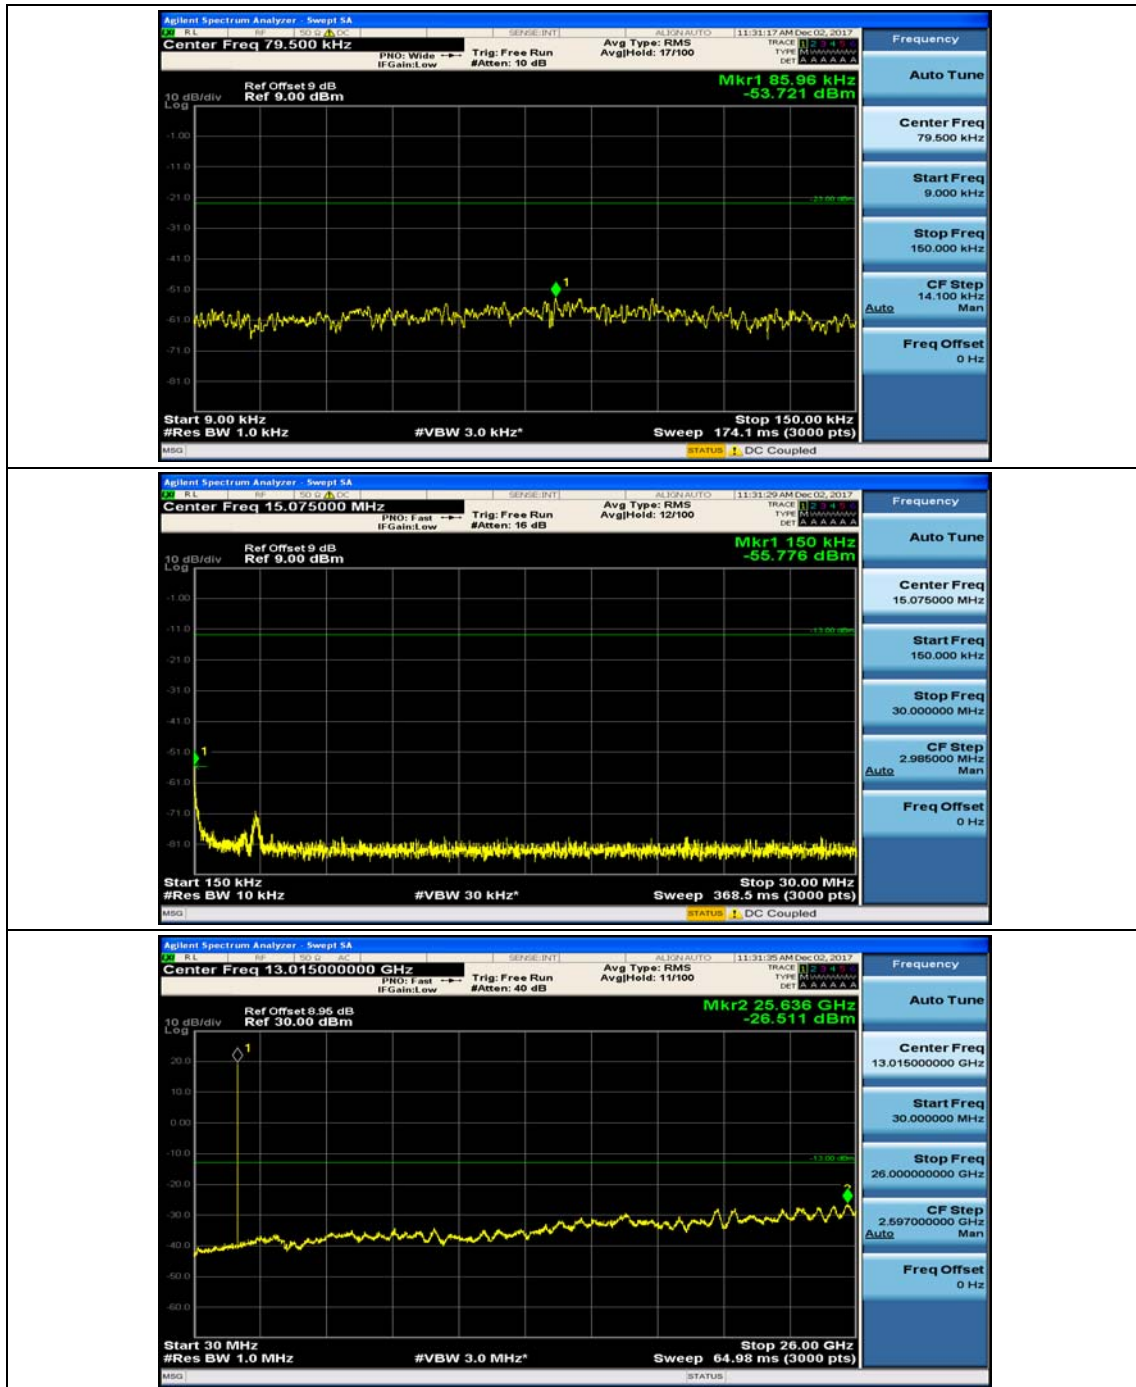

Channel Bandwidth: 3 MHz

(Channel Bandwidth: 3 MHz)_MCH_QPSK_1RB#0

(Channel Bandwidth: 3 MHz)_MCH_QPSK_1RB#7

(Channel Bandwidth: 3 MHz)_HCH_QPSK_1RB#0

(Channel Bandwidth: 3 MHz)_HCH_QPSK_1RB#7

(Channel Bandwidth: 3 MHz)_LCH_16QAM_1RB#0

(Channel Bandwidth: 3 MHz)_LCH_16QAM_1RB#7

(Channel Bandwidth: 3 MHz)_MCH_16QAM_1RB#0

(Channel Bandwidth: 3 MHz)_MCH_16QAM_1RB#7

(Channel Bandwidth: 3 MHz)_HCH_16QAM_1RB#0

(Channel Bandwidth: 3 MHz)_HCH_16QAM_1RB#7

Channel Bandwidth: 5 MHz

(Channel Bandwidth: 5 MHz)_MCH_QPSK_1RB#0

(Channel Bandwidth: 5 MHz)_MCH_QPSK_1RB#12

(Channel Bandwidth: 5 MHz)_HCH_QPSK_1RB#0

(Channel Bandwidth: 5 MHz)_HCH_QPSK_1RB#12

(Channel Bandwidth: 5 MHz)_LCH_16QAM_1RB#0