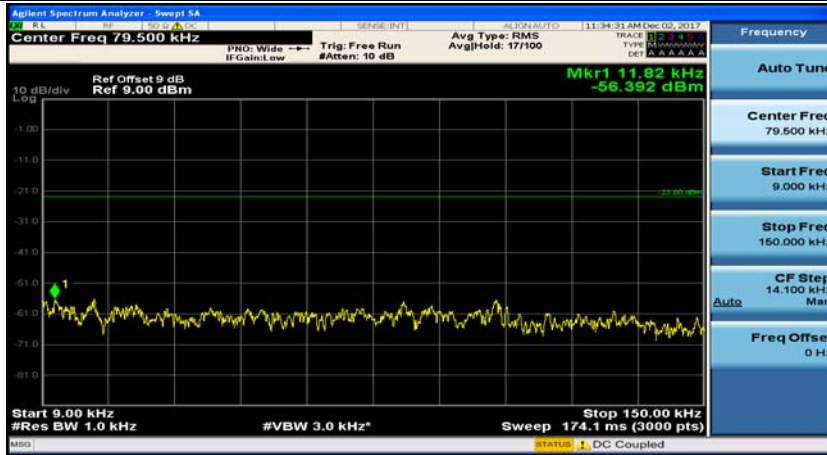

Channel Bandwidth: 5 MHz

(Channel Bandwidth: 5 MHz)_MCH_QPSK_1RB#0

(Channel Bandwidth: 5 MHz)_MCH_QPSK_1RB#12

(Channel Bandwidth: 5 MHz)_HCH_QPSK_1RB#0

(Channel Bandwidth: 5 MHz)_HCH_QPSK_1RB#12

(Channel Bandwidth: 5 MHz)_LCH_16QAM_1RB#0