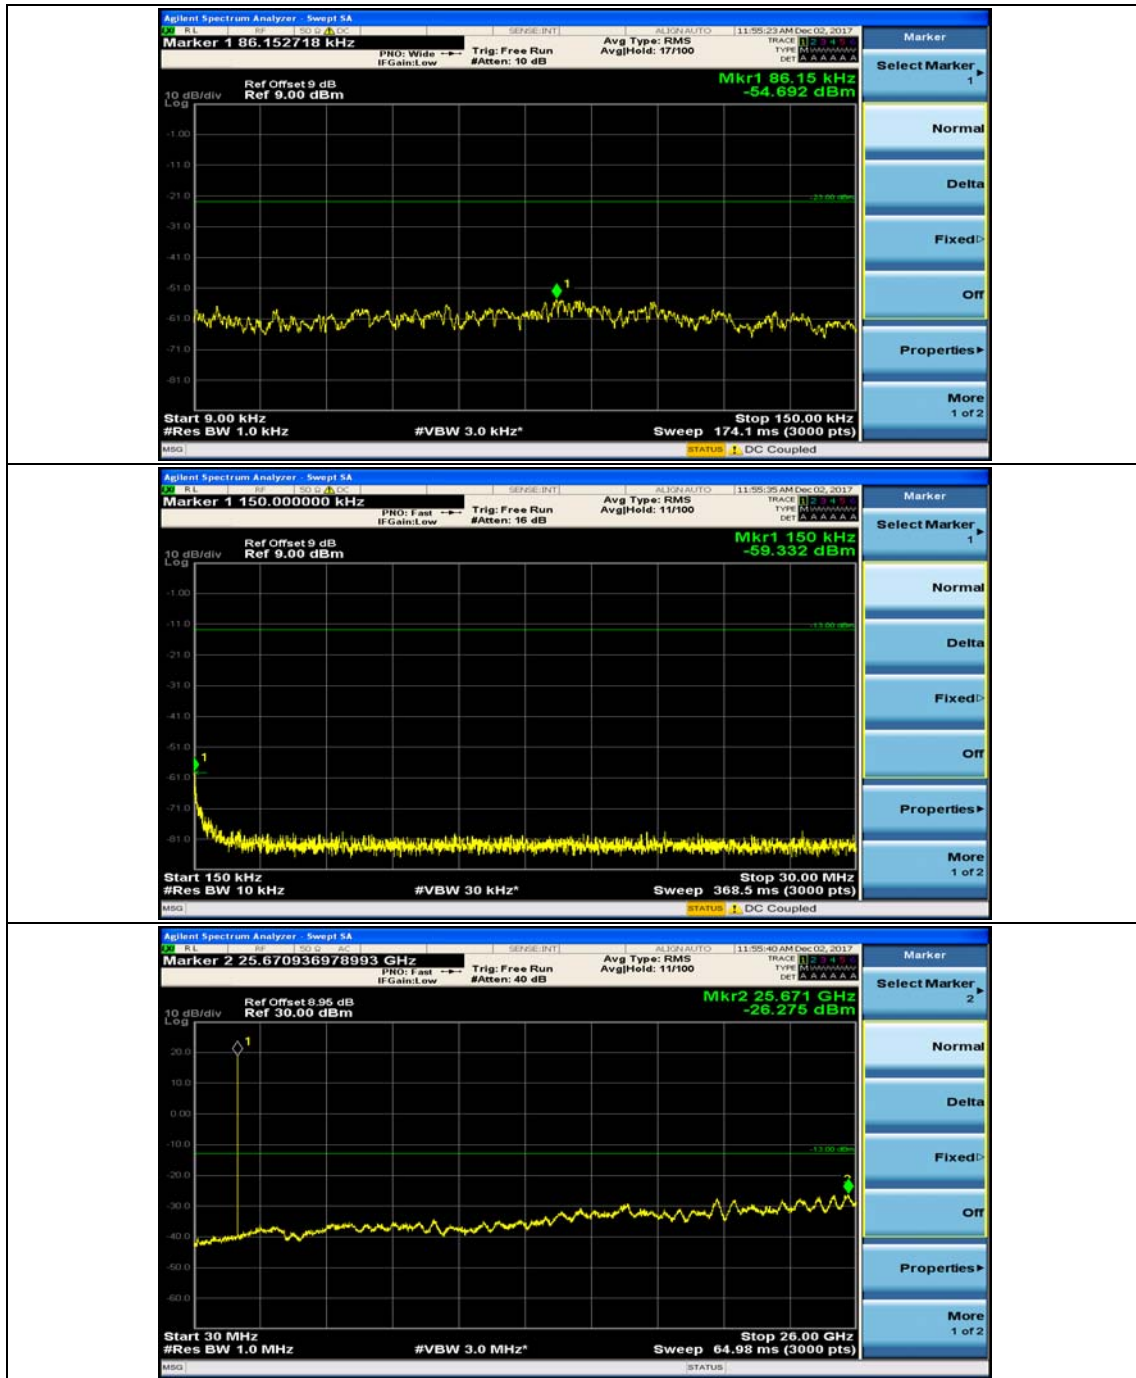

Channel Bandwidth: 10 MHz

Channel Bandwidth: 10 MHz_MCH_QPSK_1RB#0

Channel Bandwidth: 10 MHz_MCH_QPSK_1RB#24

Channel Bandwidth: 10 MHz_HCH_QPSK_1RB#0

Channel Bandwidth: 10 MHz_HCH_QPSK_1RB#24

Channel Bandwidth: 10 MHz_LCH_16QAM_1RB#0

Channel Bandwidth: 10 MHz_LCH_16QAM_1RB#24