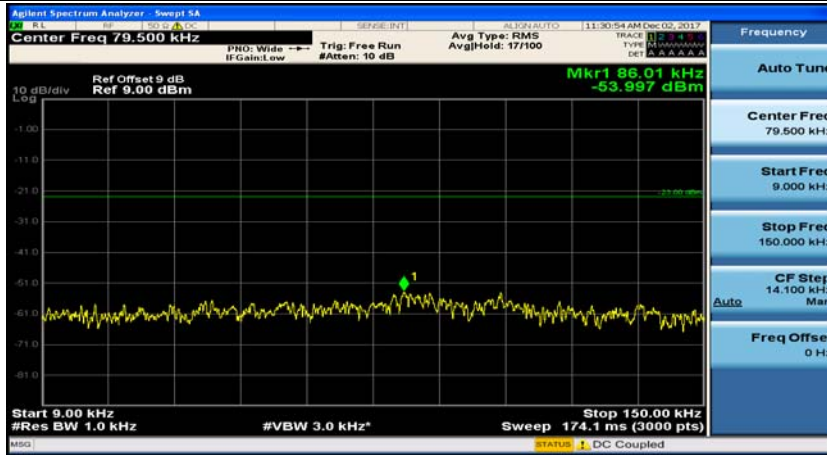

Channel Bandwidth: 3 MHz

(Channel Bandwidth: 3 MHz)_MCH_QPSK_1RB#0

(Channel Bandwidth: 3 MHz)_MCH_QPSK_1RB#7

(Channel Bandwidth: 3 MHz)_HCH_QPSK_1RB#0

(Channel Bandwidth: 3 MHz)_HCH_QPSK_1RB#7

(Channel Bandwidth: 3 MHz)_LCH_16QAM_1RB#0

(Channel Bandwidth: 3 MHz)_LCH_16QAM_1RB#7

(Channel Bandwidth: 3 MHz)_MCH_16QAM_1RB#0

(Channel Bandwidth: 3 MHz)_MCH_16QAM_1RB#7

(Channel Bandwidth: 3 MHz)_HCH_16QAM_1RB#0

(Channel Bandwidth: 3 MHz)_HCH_16QAM_1RB#7