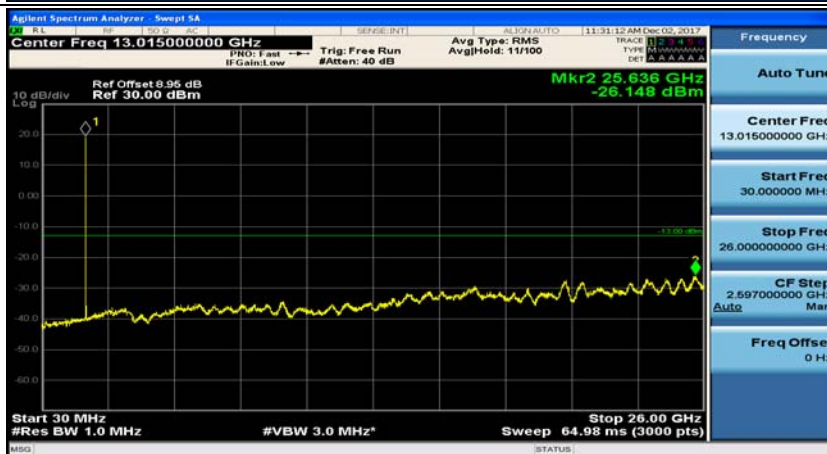

Channel Bandwidth: 3 MHz

(Channel Bandwidth: 3 MHz)_MCH_QPSK_1RB#0

(Channel Bandwidth: 3 MHz)_MCH_QPSK_1RB#7

(Channel Bandwidth: 3 MHz)_HCH_QPSK_1RB#0

(Channel Bandwidth: 3 MHz)_HCH_QPSK_1RB#7

(Channel Bandwidth: 3 MHz)_LCH_16QAM_1RB#0

(Channel Bandwidth: 3 MHz)_LCH_16QAM_1RB#7

(Channel Bandwidth: 3 MHz)_MCH_16QAM_1RB#0

(Channel Bandwidth: 3 MHz)_MCH_16QAM_1RB#7

(Channel Bandwidth: 3 MHz)_HCH_16QAM_1RB#0

(Channel Bandwidth: 3 MHz)_HCH_16QAM_1RB#7