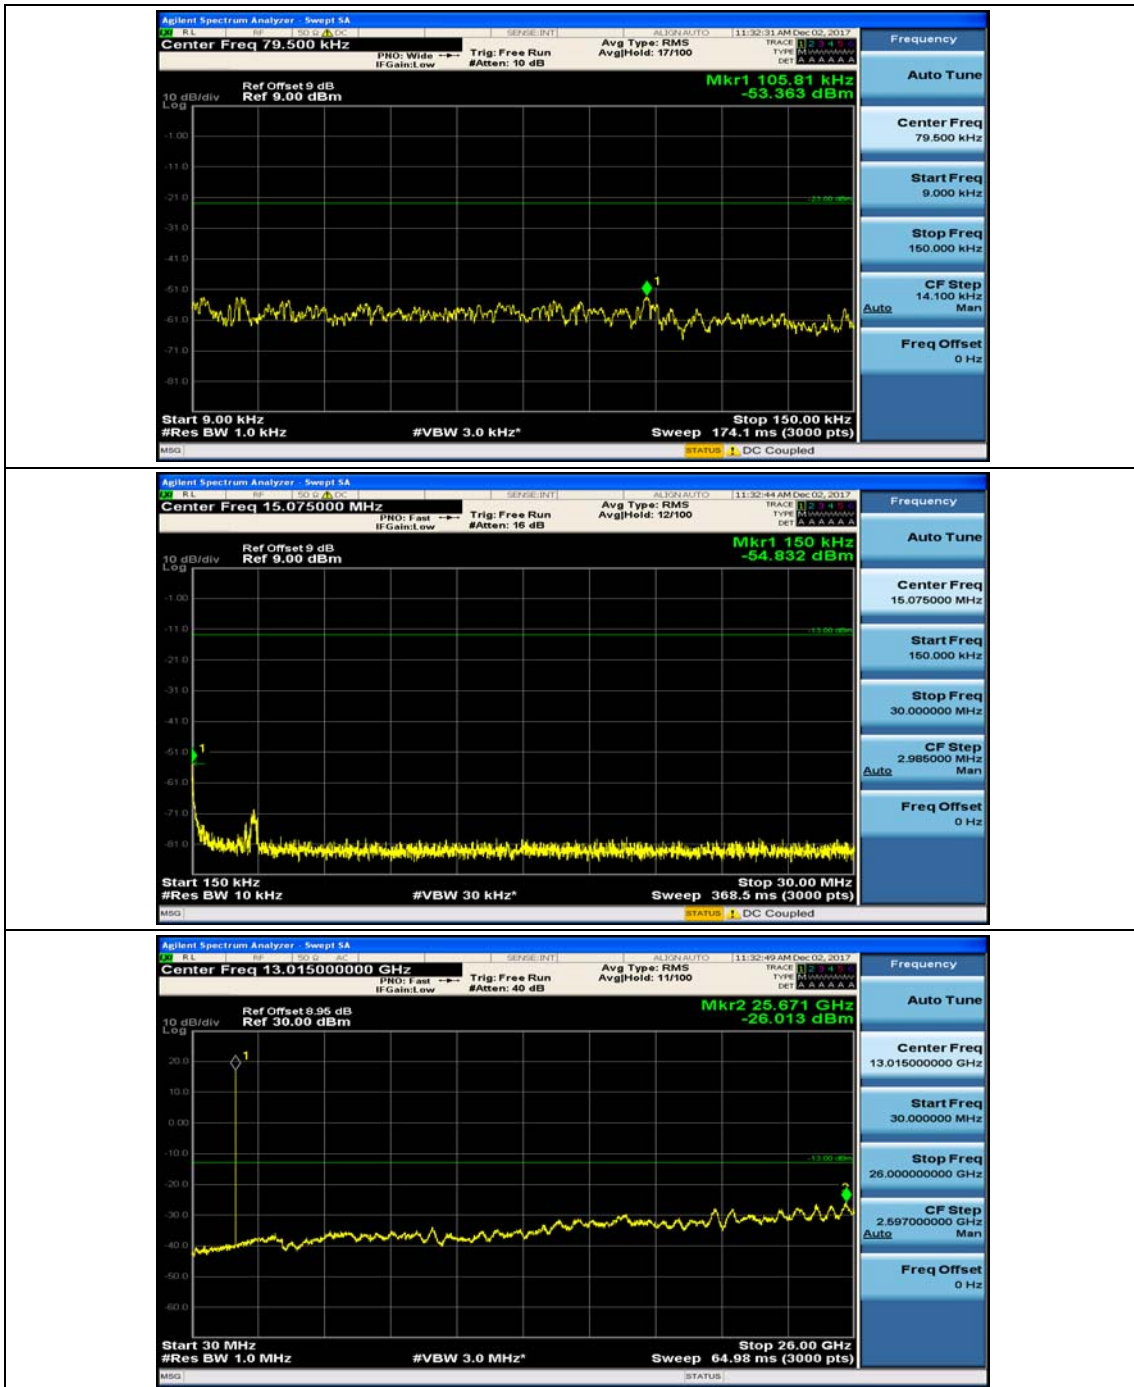

Channel Bandwidth: 3 MHz

(Channel Bandwidth: 3 MHz)_MCH_QPSK_1RB#0

(Channel Bandwidth: 3 MHz)_MCH_QPSK_1RB#7

(Channel Bandwidth: 3 MHz)_HCH_QPSK_1RB#0

(Channel Bandwidth: 3 MHz)_HCH_QPSK_1RB#7

(Channel Bandwidth: 3 MHz)_LCH_16QAM_1RB#0

(Channel Bandwidth: 3 MHz)_LCH_16QAM_1RB#7

(Channel Bandwidth: 3 MHz)_MCH_16QAM_1RB#0

(Channel Bandwidth: 3 MHz)_MCH_16QAM_1RB#7

(Channel Bandwidth: 3 MHz)_HCH_16QAM_1RB#0

(Channel Bandwidth: 3 MHz)_HCH_16QAM_1RB#7

Channel Bandwidth: 5 MHz

(Channel Bandwidth: 5 MHz)_MCH_QPSK_1RB#0

(Channel Bandwidth: 5 MHz)_MCH_QPSK_1RB#12

(Channel Bandwidth: 5 MHz)_HCH_QPSK_1RB#0

(Channel Bandwidth: 5 MHz)_HCH_QPSK_1RB#12

(Channel Bandwidth: 5 MHz)_LCH_16QAM_1RB#0