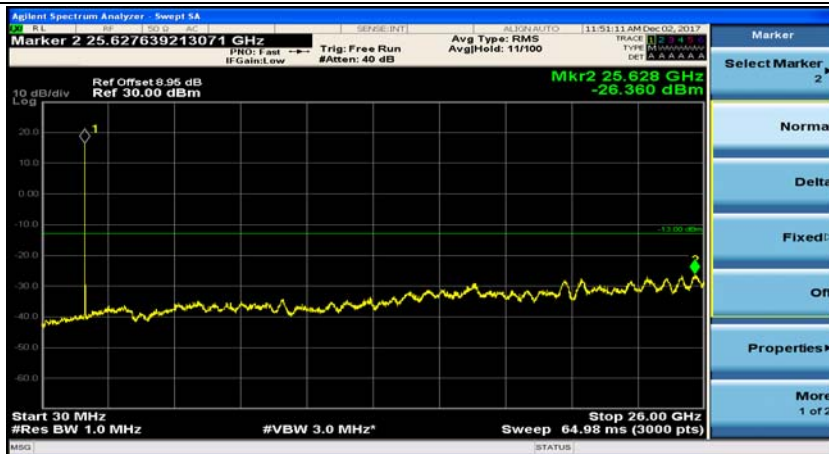

Channel Bandwidth: 10 MHz_LCH_16QAM_1RB#24