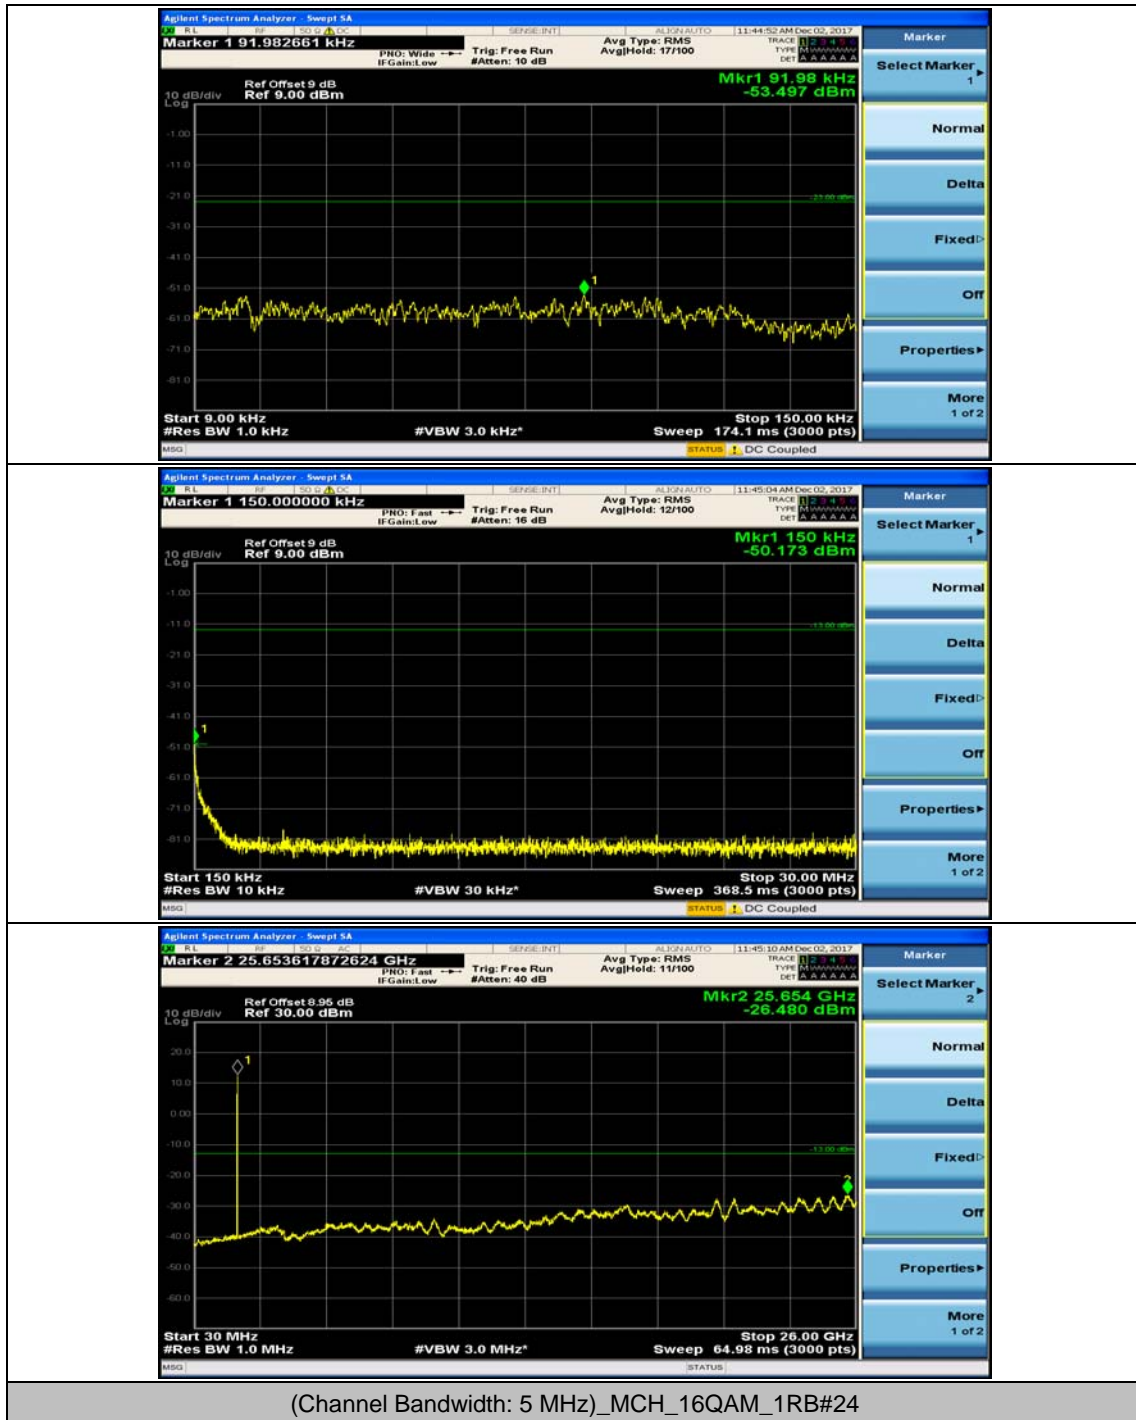

Channel Bandwidth: 5 MHz

(Channel Bandwidth: 5 MHz)_MCH_QPSK_1RB#0

(Channel Bandwidth: 5 MHz)_MCH_QPSK_1RB#12

(Channel Bandwidth: 5 MHz)_HCH_QPSK_1RB#0

(Channel Bandwidth: 5 MHz)_HCH_QPSK_1RB#12

(Channel Bandwidth: 5 MHz)_LCH_16QAM_1RB#0

(Channel Bandwidth: 5 MHz)_LCH_16QAM_1RB#12

(Channel Bandwidth: 5 MHz)_MCH_16QAM_1RB#0

(Channel Bandwidth: 5 MHz)_MCH_16QAM_1RB#12

(Channel Bandwidth: 5 MHz)_HCH_16QAM_1RB#0

(Channel Bandwidth: 5 MHz)_HCH_16QAM_1RB#12