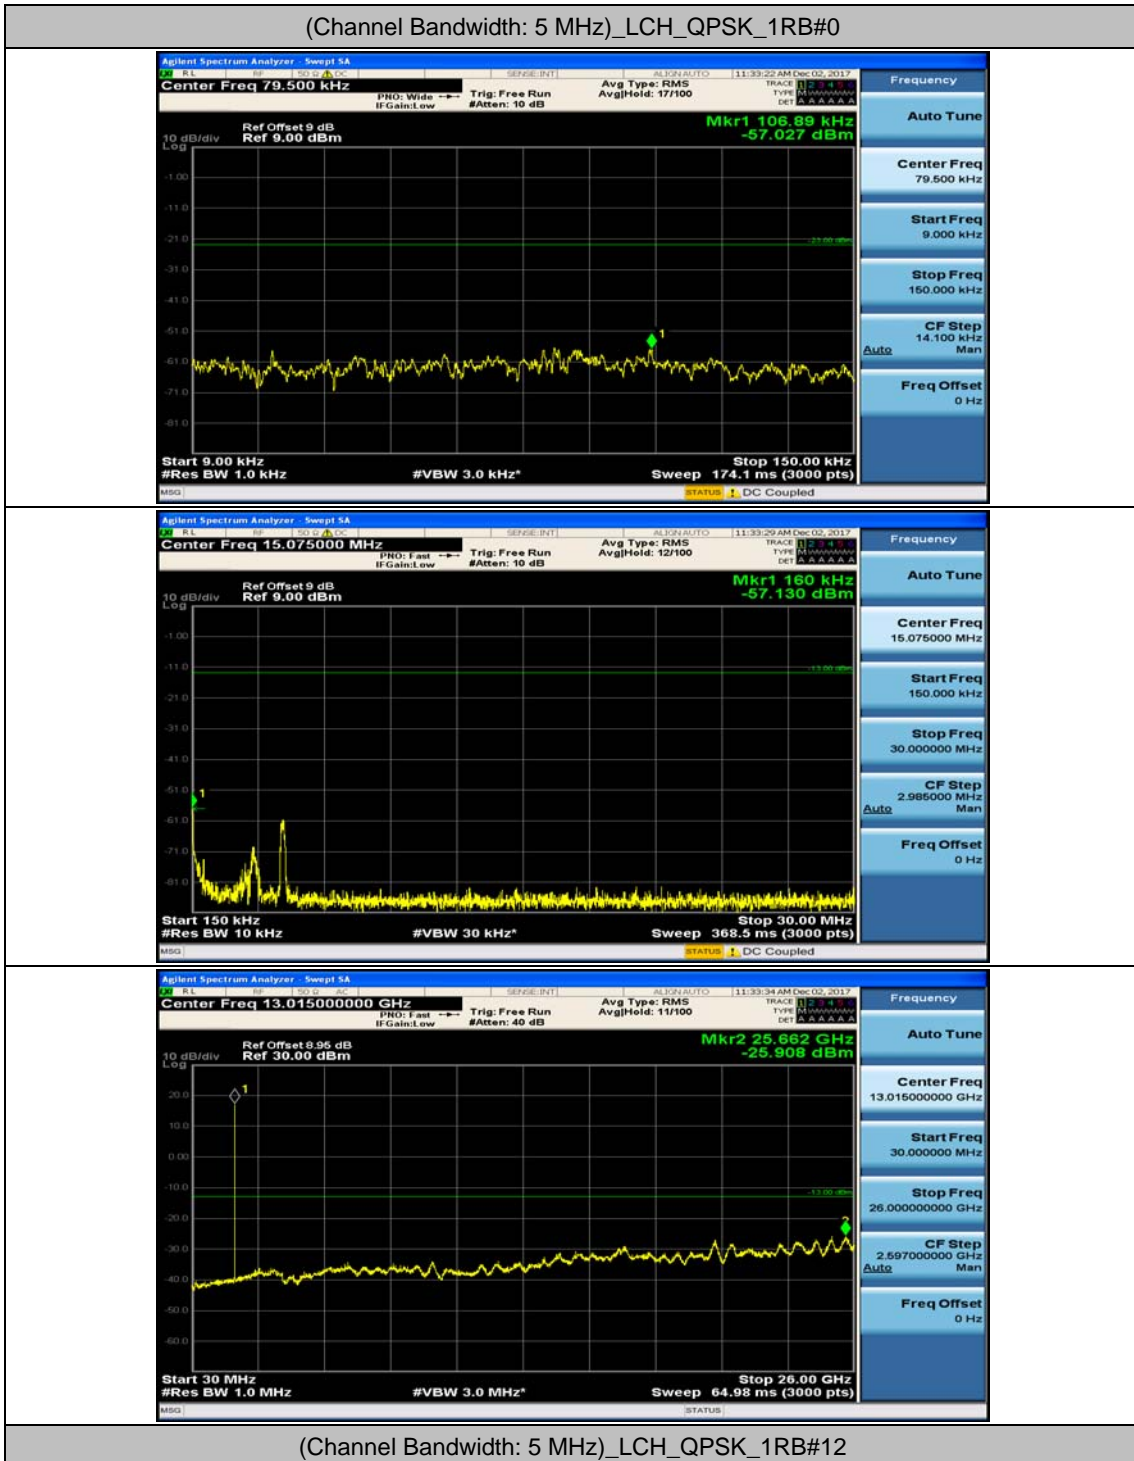

Channel Bandwidth: 3 MHz

(Channel Bandwidth: 3 MHz)_MCH_QPSK_1RB#0

(Channel Bandwidth: 3 MHz)_MCH_QPSK_1RB#7

(Channel Bandwidth: 3 MHz)_HCH_QPSK_1RB#0

(Channel Bandwidth: 3 MHz)_HCH_QPSK_1RB#7

(Channel Bandwidth: 3 MHz)_LCH_16QAM_1RB#0

(Channel Bandwidth: 3 MHz)_LCH_16QAM_1RB#7

(Channel Bandwidth: 3 MHz)_MCH_16QAM_1RB#0

(Channel Bandwidth: 3 MHz)_MCH_16QAM_1RB#7

(Channel Bandwidth: 3 MHz)_HCH_16QAM_1RB#0

(Channel Bandwidth: 3 MHz)_HCH_16QAM_1RB#7

Channel Bandwidth: 5 MHz

(Channel Bandwidth: 5 MHz)_MCH_QPSK_1RB#0

(Channel Bandwidth: 5 MHz)_MCH_QPSK_1RB#12

(Channel Bandwidth: 5 MHz)_HCH_QPSK_1RB#0

(Channel Bandwidth: 5 MHz)_HCH_QPSK_1RB#12

(Channel Bandwidth: 5 MHz)_LCH_16QAM_1RB#0