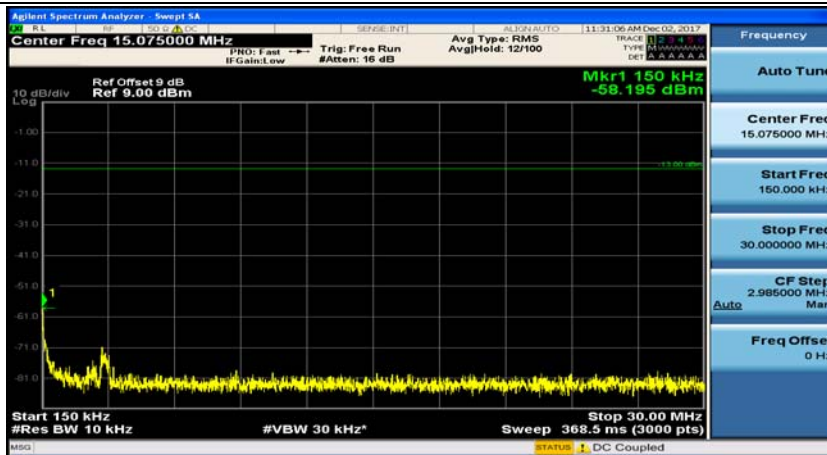

Channel Bandwidth: 3 MHz

(Channel Bandwidth: 3 MHz)_MCH_QPSK_1RB#0

(Channel Bandwidth: 3 MHz)_MCH_QPSK_1RB#7

(Channel Bandwidth: 3 MHz)_HCH_QPSK_1RB#0

(Channel Bandwidth: 3 MHz)_HCH_QPSK_1RB#7

(Channel Bandwidth: 3 MHz)_LCH_16QAM_1RB#0

(Channel Bandwidth: 3 MHz)_LCH_16QAM_1RB#7

(Channel Bandwidth: 3 MHz)_MCH_16QAM_1RB#0

(Channel Bandwidth: 3 MHz)_MCH_16QAM_1RB#7

(Channel Bandwidth: 3 MHz)_HCH_16QAM_1RB#0

(Channel Bandwidth: 3 MHz)_HCH_16QAM_1RB#7