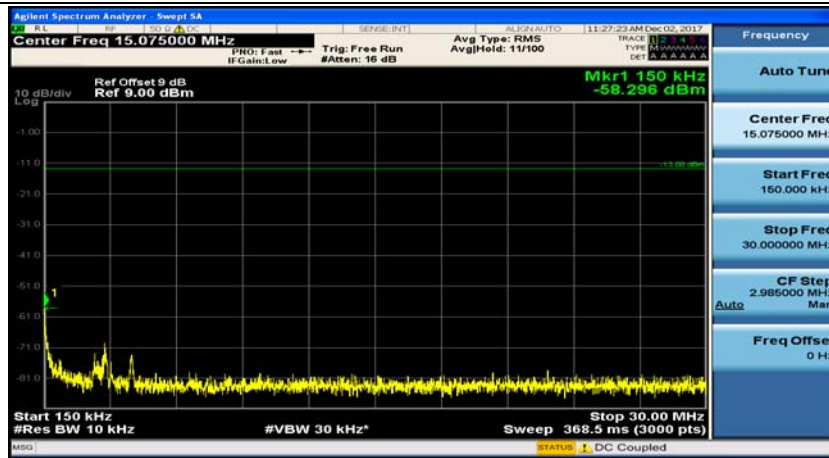

Channel Bandwidth: 3 MHz

(Channel Bandwidth: 3 MHz)_MCH_QPSK_1RB#0

(Channel Bandwidth: 3 MHz)_MCH_QPSK_1RB#7

(Channel Bandwidth: 3 MHz)_HCH_QPSK_1RB#0

(Channel Bandwidth: 3 MHz)_HCH_QPSK_1RB#7

(Channel Bandwidth: 3 MHz)_LCH_16QAM_1RB#0

(Channel Bandwidth: 3 MHz)_LCH_16QAM_1RB#7

(Channel Bandwidth: 3 MHz)_MCH_16QAM_1RB#0

(Channel Bandwidth: 3 MHz)_MCH_16QAM_1RB#7

(Channel Bandwidth: 3 MHz)_HCH_16QAM_1RB#0

(Channel Bandwidth: 3 MHz)_HCH_16QAM_1RB#7