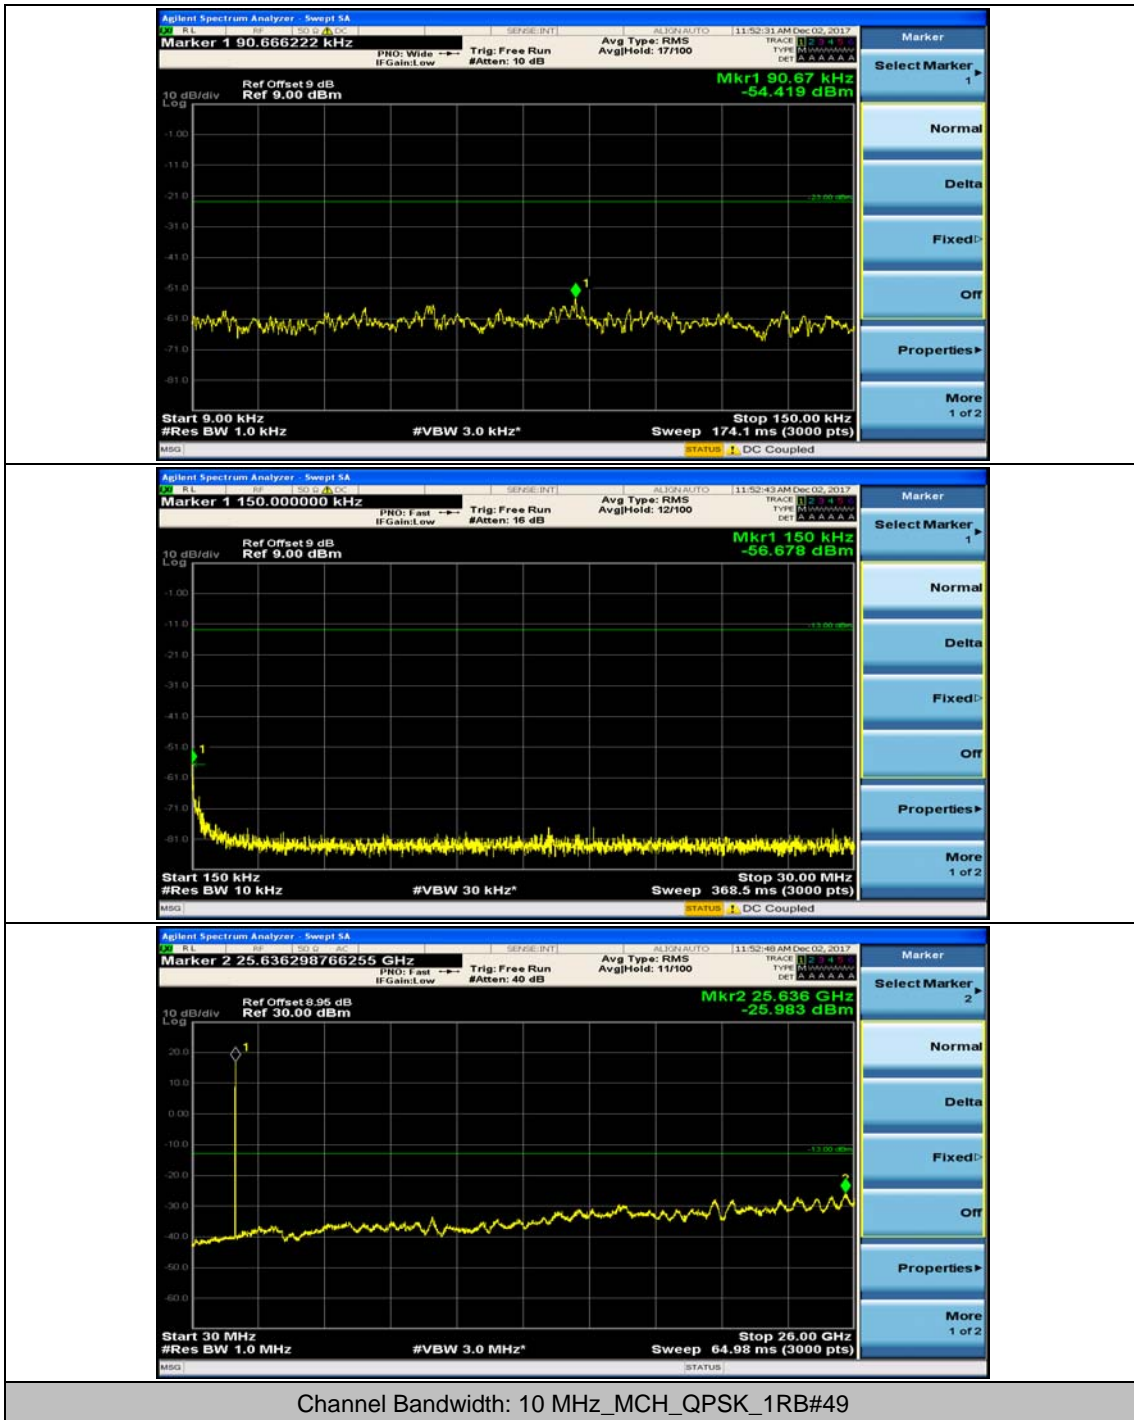

Channel Bandwidth: 10 MHz

Channel Bandwidth: 10 MHz_MCH_QPSK_1RB#0

Channel Bandwidth: 10 MHz_MCH_QPSK_1RB#24

Channel Bandwidth: 10 MHz_HCH_QPSK_1RB#0

Channel Bandwidth: 10 MHz_HCH_QPSK_1RB#24

Channel Bandwidth: 10 MHz_LCH_16QAM_1RB#0

Channel Bandwidth: 10 MHz_LCH_16QAM_1RB#24