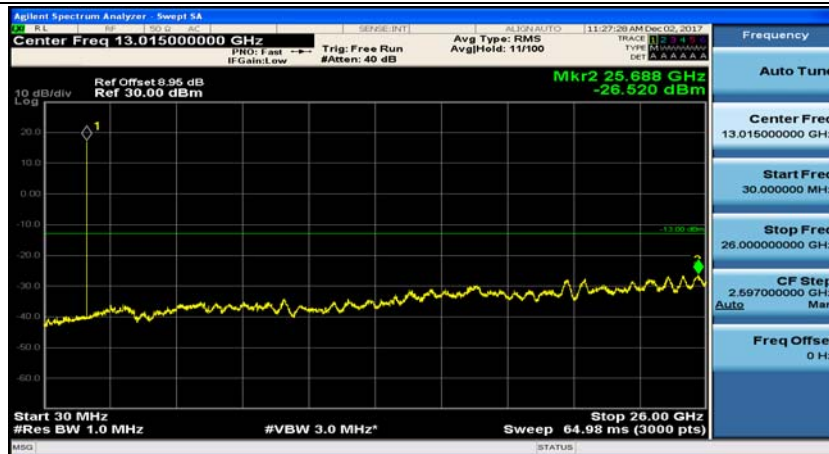

Channel Bandwidth: 3 MHz

(Channel Bandwidth: 3 MHz)_MCH_QPSK_1RB#0

(Channel Bandwidth: 3 MHz)_MCH_QPSK_1RB#7

(Channel Bandwidth: 3 MHz)_HCH_QPSK_1RB#0

(Channel Bandwidth: 3 MHz)_HCH_QPSK_1RB#7

(Channel Bandwidth: 3 MHz)_LCH_16QAM_1RB#0

(Channel Bandwidth: 3 MHz)_LCH_16QAM_1RB#7

(Channel Bandwidth: 3 MHz)_MCH_16QAM_1RB#0

(Channel Bandwidth: 3 MHz)_MCH_16QAM_1RB#7

(Channel Bandwidth: 3 MHz)_HCH_16QAM_1RB#0

(Channel Bandwidth: 3 MHz)_HCH_16QAM_1RB#7