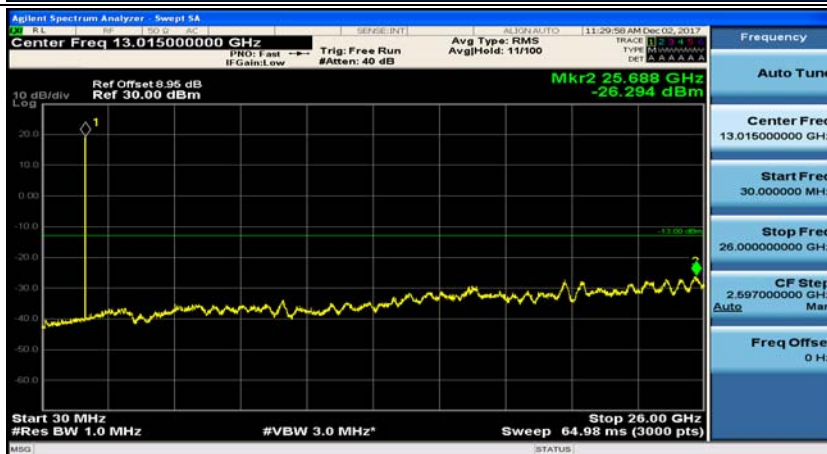

Channel Bandwidth: 3 MHz

(Channel Bandwidth: 3 MHz)_MCH_QPSK_1RB#0

(Channel Bandwidth: 3 MHz)_MCH_QPSK_1RB#7

(Channel Bandwidth: 3 MHz)_HCH_QPSK_1RB#0

(Channel Bandwidth: 3 MHz)_HCH_QPSK_1RB#7

(Channel Bandwidth: 3 MHz)_LCH_16QAM_1RB#0

(Channel Bandwidth: 3 MHz)_LCH_16QAM_1RB#7

(Channel Bandwidth: 3 MHz)_MCH_16QAM_1RB#0

(Channel Bandwidth: 3 MHz)_MCH_16QAM_1RB#7

(Channel Bandwidth: 3 MHz)_HCH_16QAM_1RB#0

(Channel Bandwidth: 3 MHz)_HCH_16QAM_1RB#7