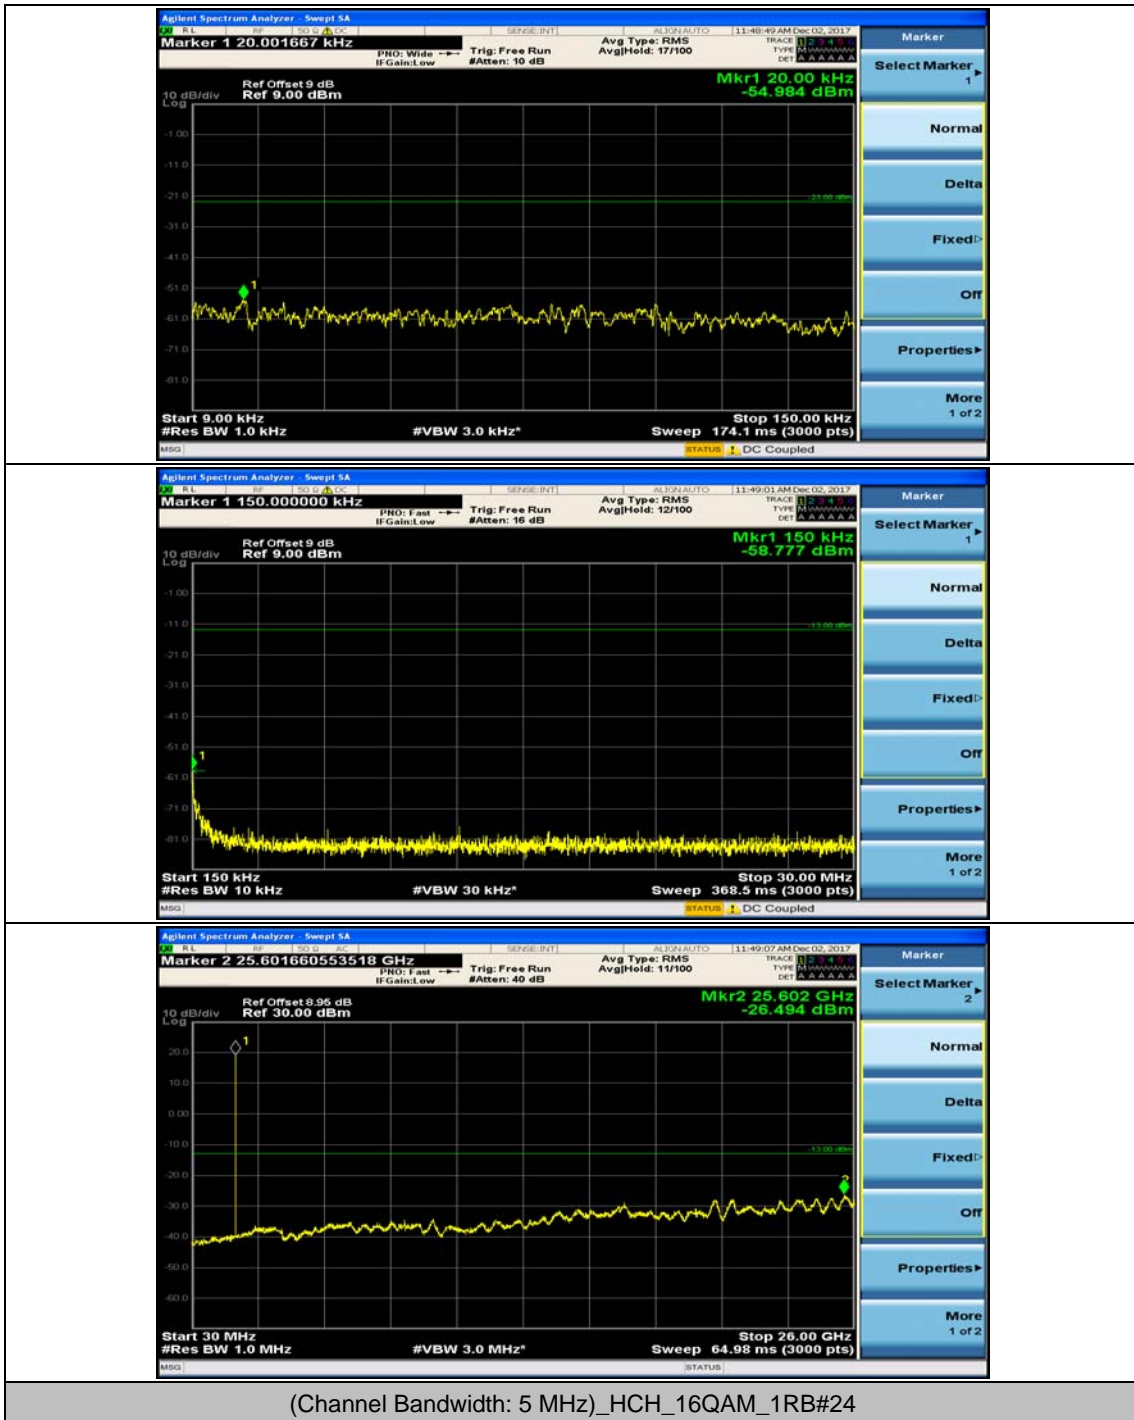

Channel Bandwidth: 5 MHz

(Channel Bandwidth: 5 MHz)_MCH_QPSK_1RB#0

(Channel Bandwidth: 5 MHz)_MCH_QPSK_1RB#12

(Channel Bandwidth: 5 MHz)_HCH_QPSK_1RB#0

(Channel Bandwidth: 5 MHz)_HCH_QPSK_1RB#12

(Channel Bandwidth: 5 MHz)_LCH_16QAM_1RB#0

(Channel Bandwidth: 5 MHz)_LCH_16QAM_1RB#12

(Channel Bandwidth: 5 MHz)_MCH_16QAM_1RB#0

(Channel Bandwidth: 5 MHz)_MCH_16QAM_1RB#12

(Channel Bandwidth: 5 MHz)_HCH_16QAM_1RB#0

(Channel Bandwidth: 5 MHz)_HCH_16QAM_1RB#12