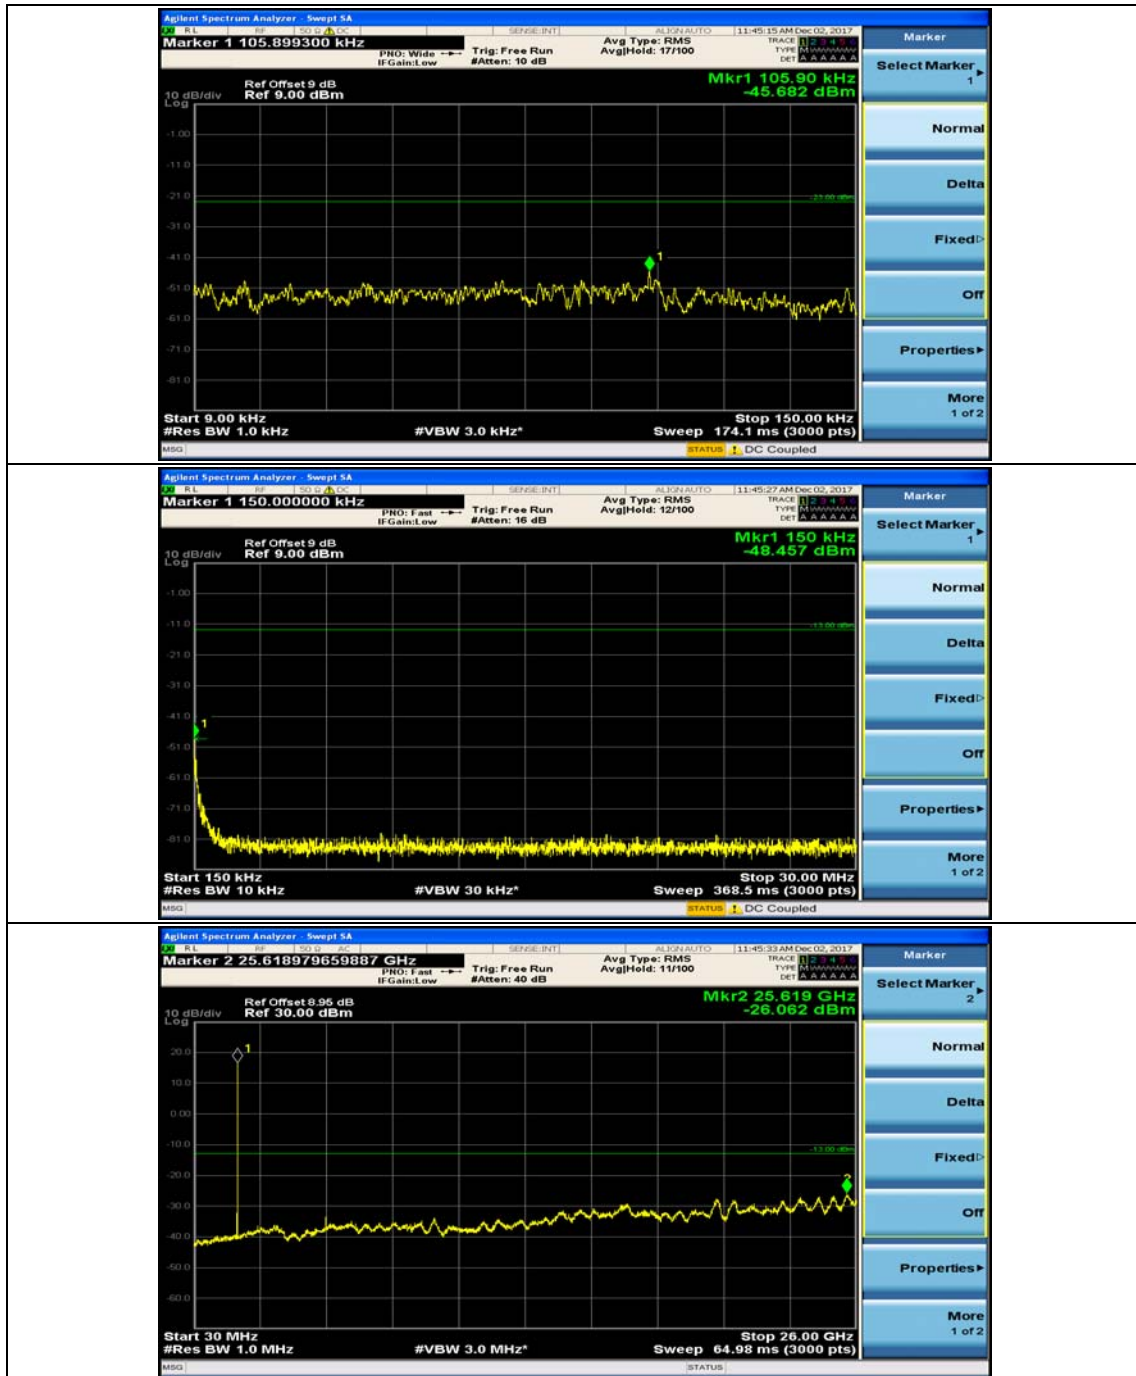

Channel Bandwidth: 5 MHz

(Channel Bandwidth: 5 MHz)_MCH_QPSK_1RB#0

(Channel Bandwidth: 5 MHz)_MCH_QPSK_1RB#12

(Channel Bandwidth: 5 MHz)_HCH_QPSK_1RB#0

(Channel Bandwidth: 5 MHz)_HCH_QPSK_1RB#12

(Channel Bandwidth: 5 MHz)_LCH_16QAM_1RB#0

(Channel Bandwidth: 5 MHz)_LCH_16QAM_1RB#12

(Channel Bandwidth: 5 MHz)_MCH_16QAM_1RB#0

(Channel Bandwidth: 5 MHz)_MCH_16QAM_1RB#12

(Channel Bandwidth: 5 MHz)_HCH_16QAM_1RB#0

(Channel Bandwidth: 5 MHz)_HCH_16QAM_1RB#12