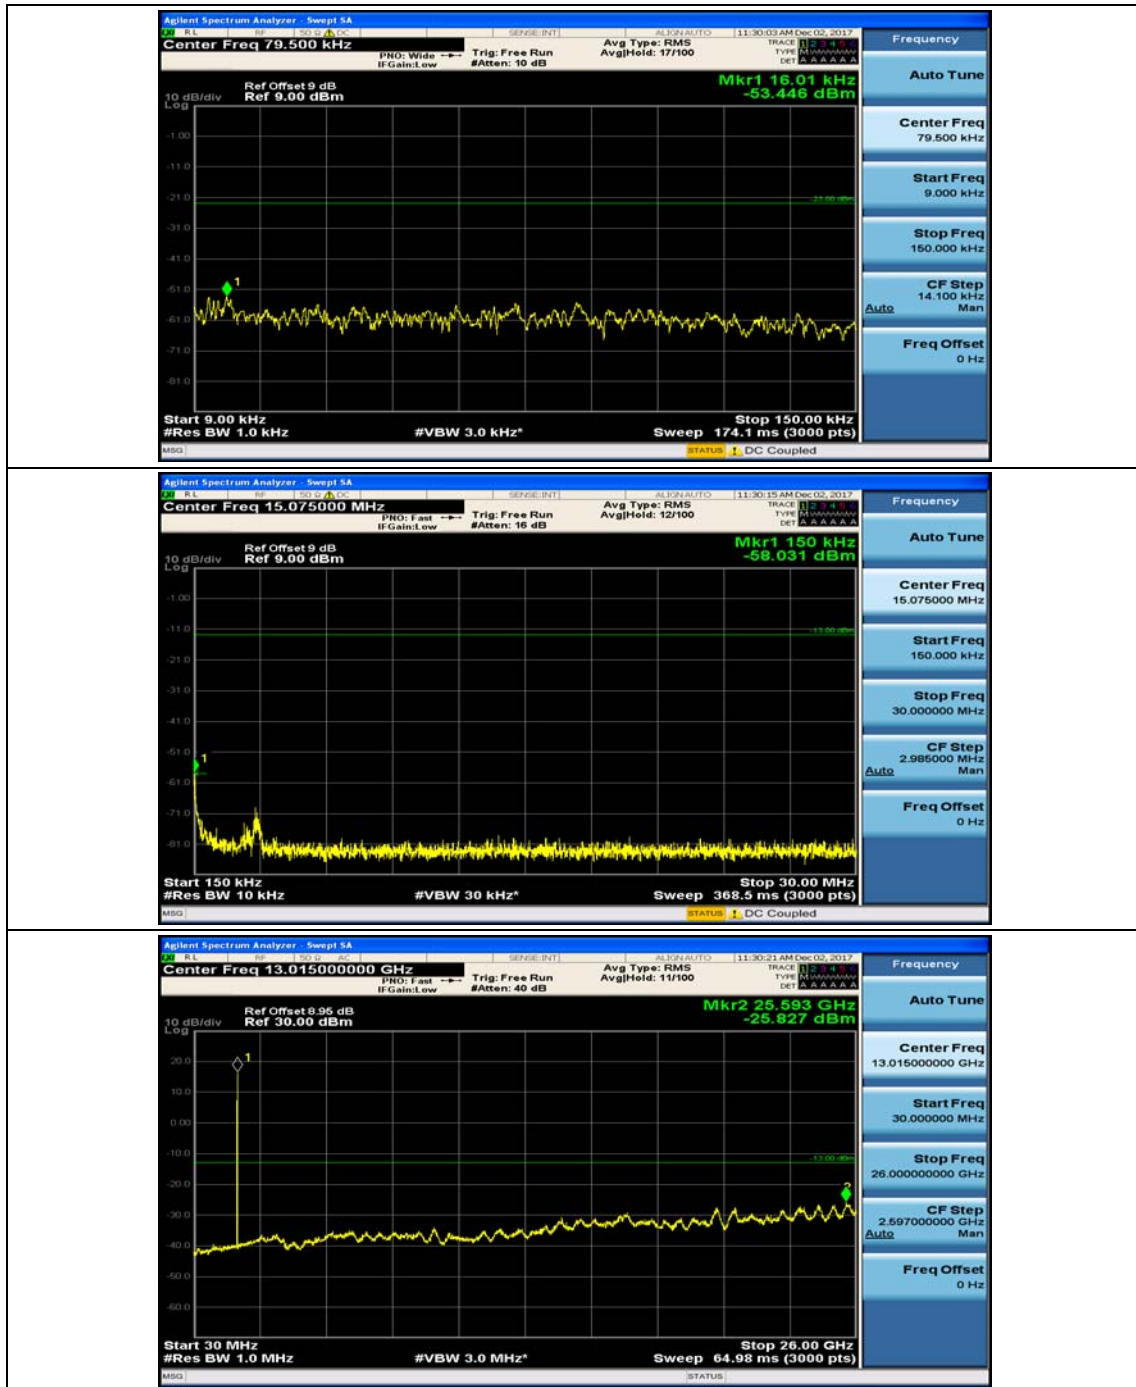

Channel Bandwidth: 3 MHz

(Channel Bandwidth: 3 MHz)_MCH_QPSK_1RB#0

(Channel Bandwidth: 3 MHz)_MCH_QPSK_1RB#7

(Channel Bandwidth: 3 MHz)_HCH_QPSK_1RB#0

(Channel Bandwidth: 3 MHz)_HCH_QPSK_1RB#7

(Channel Bandwidth: 3 MHz)_LCH_16QAM_1RB#0

(Channel Bandwidth: 3 MHz)_LCH_16QAM_1RB#7

(Channel Bandwidth: 3 MHz)_MCH_16QAM_1RB#0

(Channel Bandwidth: 3 MHz)_MCH_16QAM_1RB#7

(Channel Bandwidth: 3 MHz)_HCH_16QAM_1RB#0

(Channel Bandwidth: 3 MHz)_HCH_16QAM_1RB#7

Channel Bandwidth: 5 MHz

(Channel Bandwidth: 5 MHz)_MCH_QPSK_1RB#0

(Channel Bandwidth: 5 MHz)_MCH_QPSK_1RB#12

(Channel Bandwidth: 5 MHz)_HCH_QPSK_1RB#0

(Channel Bandwidth: 5 MHz)_HCH_QPSK_1RB#12

(Channel Bandwidth: 5 MHz)_LCH_16QAM_1RB#0