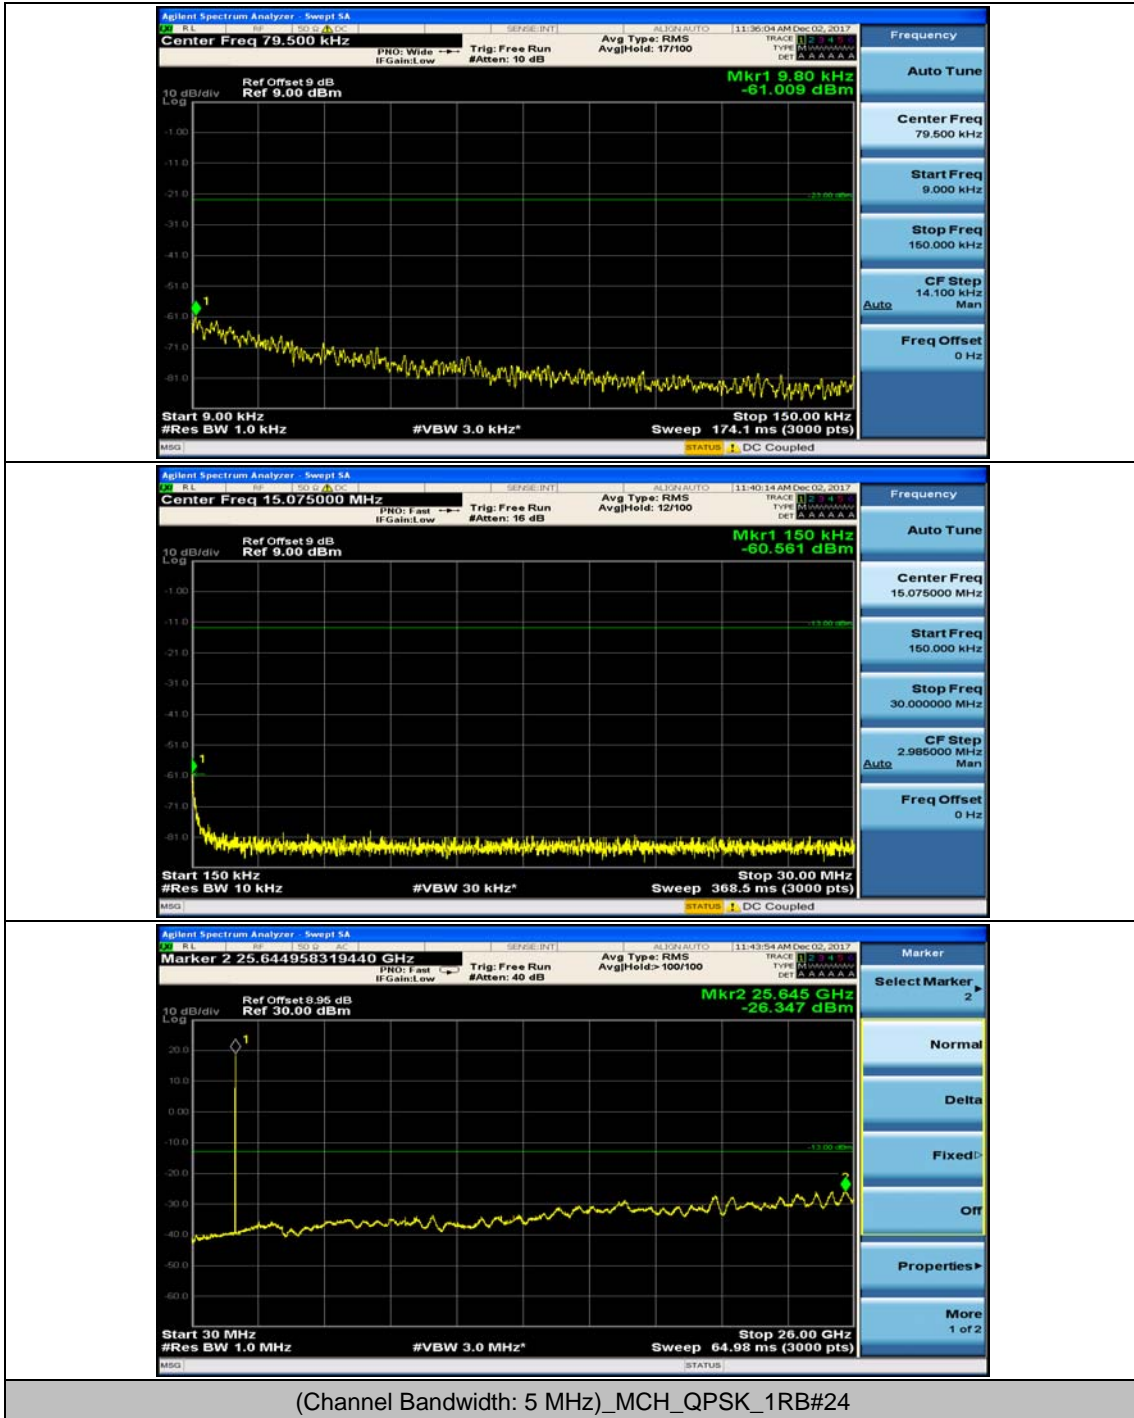

Channel Bandwidth: 5 MHz

(Channel Bandwidth: 5 MHz)_MCH_QPSK_1RB#0

(Channel Bandwidth: 5 MHz)_MCH_QPSK_1RB#12

(Channel Bandwidth: 5 MHz)_HCH_QPSK_1RB#0

(Channel Bandwidth: 5 MHz)_HCH_QPSK_1RB#12

(Channel Bandwidth: 5 MHz)_LCH_16QAM_1RB#0

(Channel Bandwidth: 5 MHz)_LCH_16QAM_1RB#12

(Channel Bandwidth: 5 MHz)_MCH_16QAM_1RB#0

(Channel Bandwidth: 5 MHz)_MCH_16QAM_1RB#12

(Channel Bandwidth: 5 MHz)_HCH_16QAM_1RB#0

(Channel Bandwidth: 5 MHz)_HCH_16QAM_1RB#12