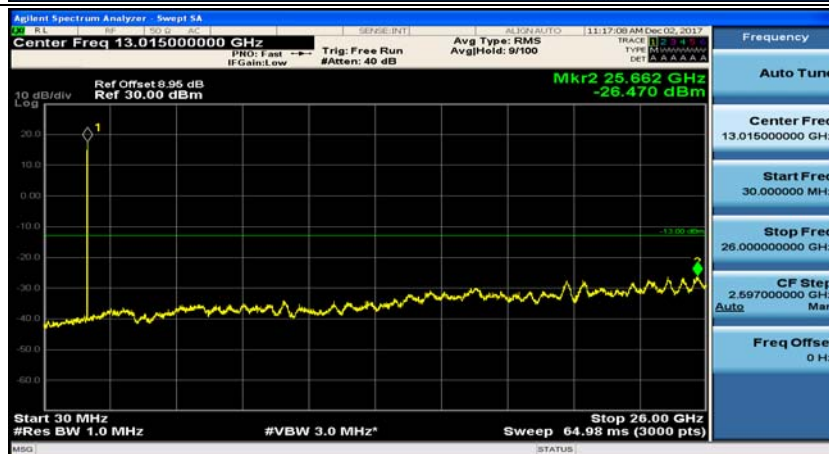

(Channel Bandwidth: 1.4 MHz)_MCH_QPSK_1RB#0