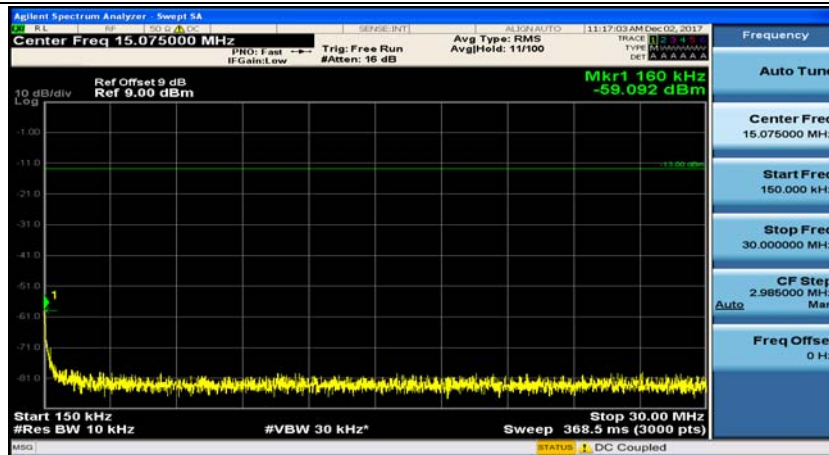

(Channel Bandwidth: 1.4 MHz)_MCH_QPSK_1RB#0