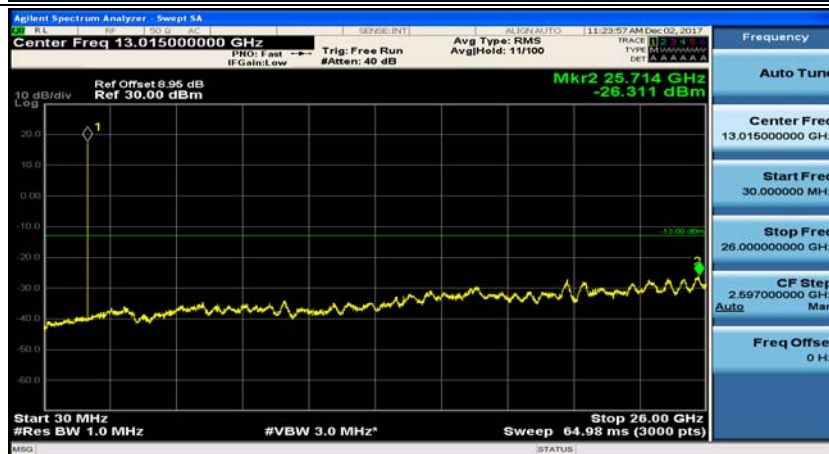

(Channel Bandwidth: 1.4 MHz)_MCH_QPSK_1RB#0

(Channel Bandwidth: 1.4 MHz)_MCH_QPSK_1RB#3

(Channel Bandwidth: 1.4 MHz)_HCH_QPSK_1RB#0

(Channel Bandwidth: 1.4 MHz)_HCH_QPSK_1RB#3

(Channel Bandwidth: 1.4 MHz)_LCH_16QAM_1RB#0