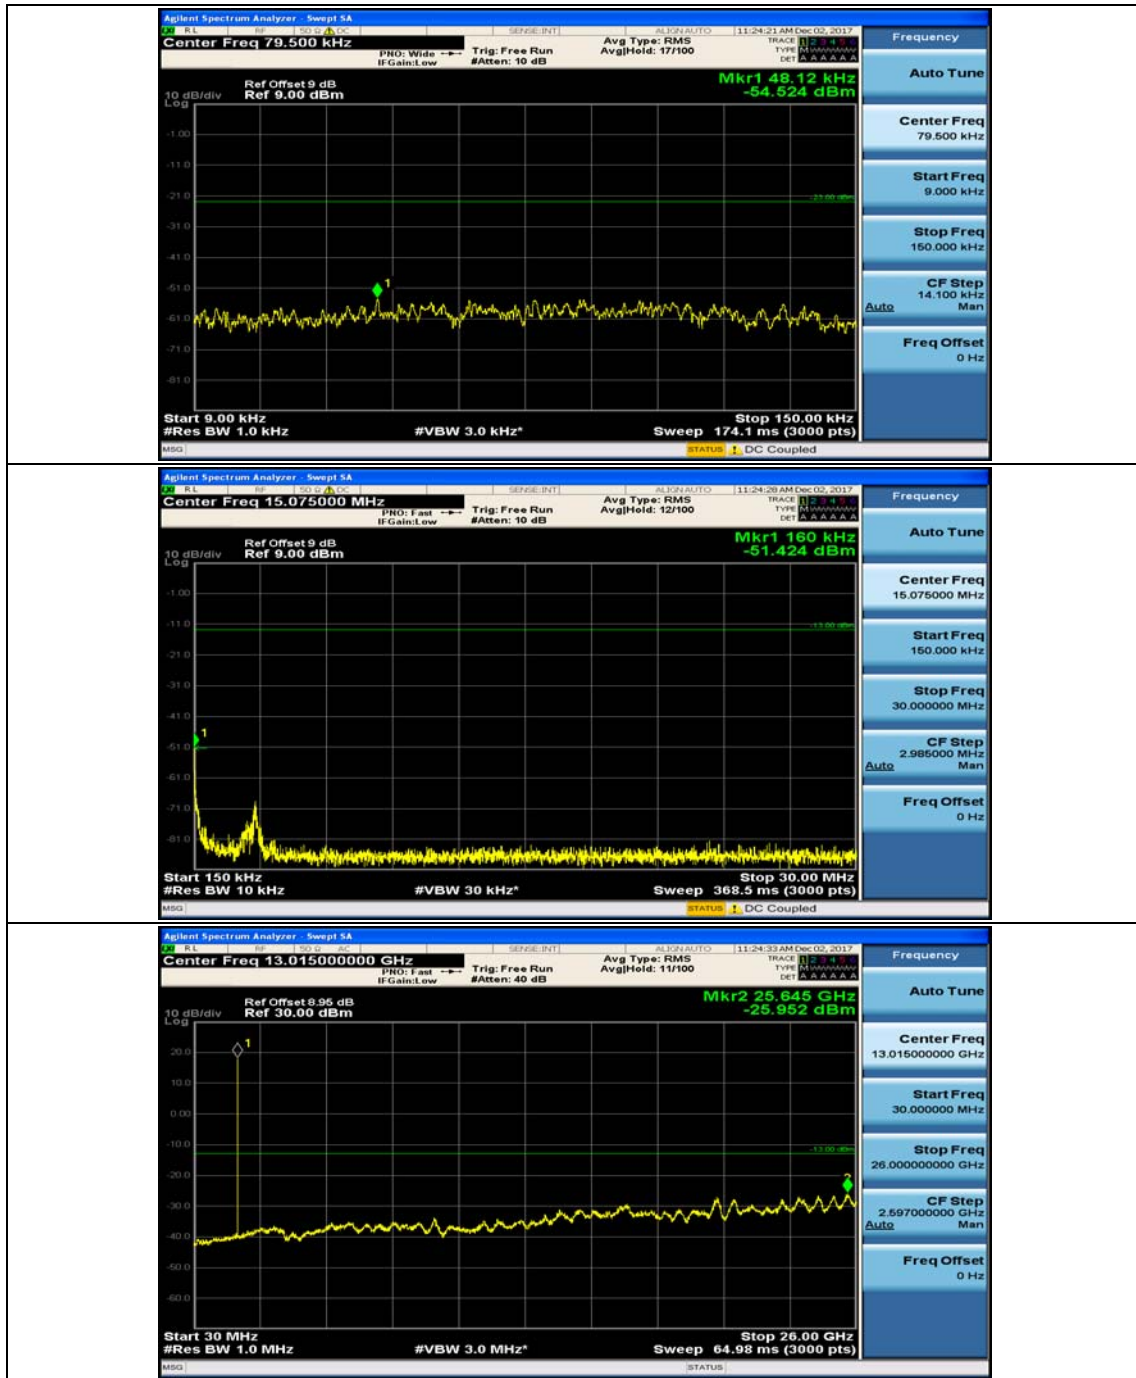

(Channel Bandwidth: 1.4 MHz)_MCH_QPSK_1RB#0

(Channel Bandwidth: 1.4 MHz)_MCH_QPSK_1RB#3

(Channel Bandwidth: 1.4 MHz)_HCH_QPSK_1RB#0

(Channel Bandwidth: 1.4 MHz)_HCH_QPSK_1RB#3

(Channel Bandwidth: 1.4 MHz)_LCH_16QAM_1RB#0