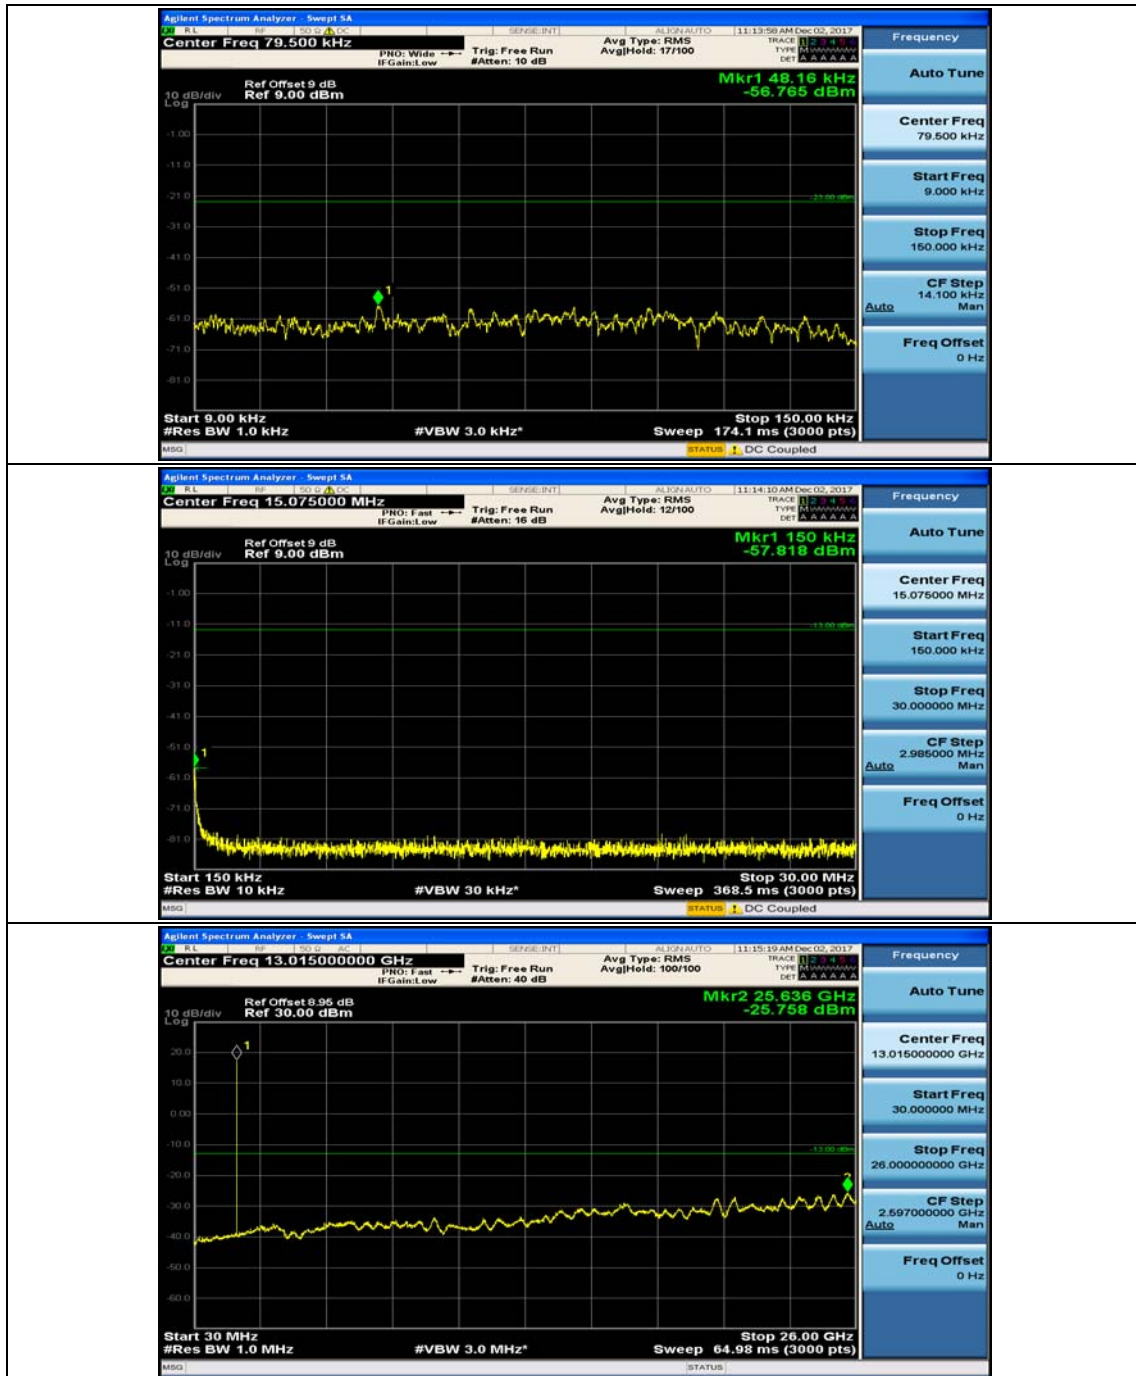

(Channel Bandwidth:20 MHz)_HCH_16QAM_50RB#25

(Channel Bandwidth:20 MHz)_HCH_16QAM_50RB#50

(Channel Bandwidth:20 MHz)_HCH_16QAM_100RB#0

Appendix E: Conducted Spurious Emission

Test Graphs

Channel Bandwidth: 1.4 MHz