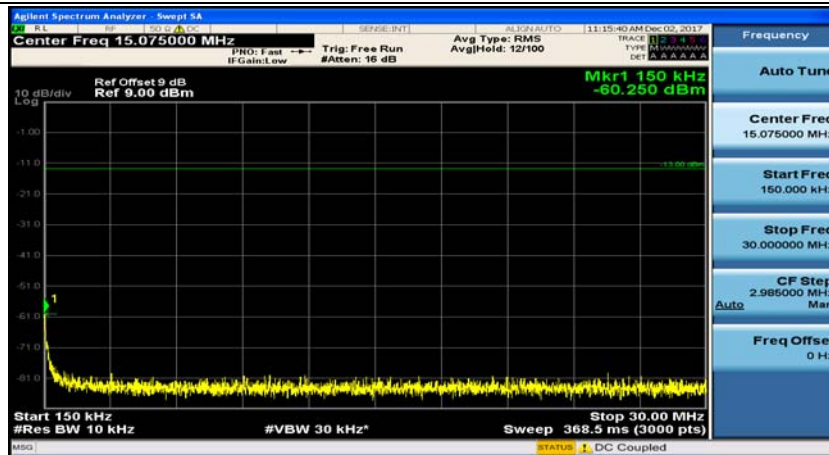

(Channel Bandwidth: 1.4 MHz)_MCH_QPSK_1RB#0

(Channel Bandwidth: 1.4 MHz)_MCH_QPSK_1RB#3

(Channel Bandwidth: 1.4 MHz)_HCH_QPSK_1RB#0

(Channel Bandwidth: 1.4 MHz)_HCH_QPSK_1RB#3

(Channel Bandwidth: 1.4 MHz)_LCH_16QAM_1RB#0