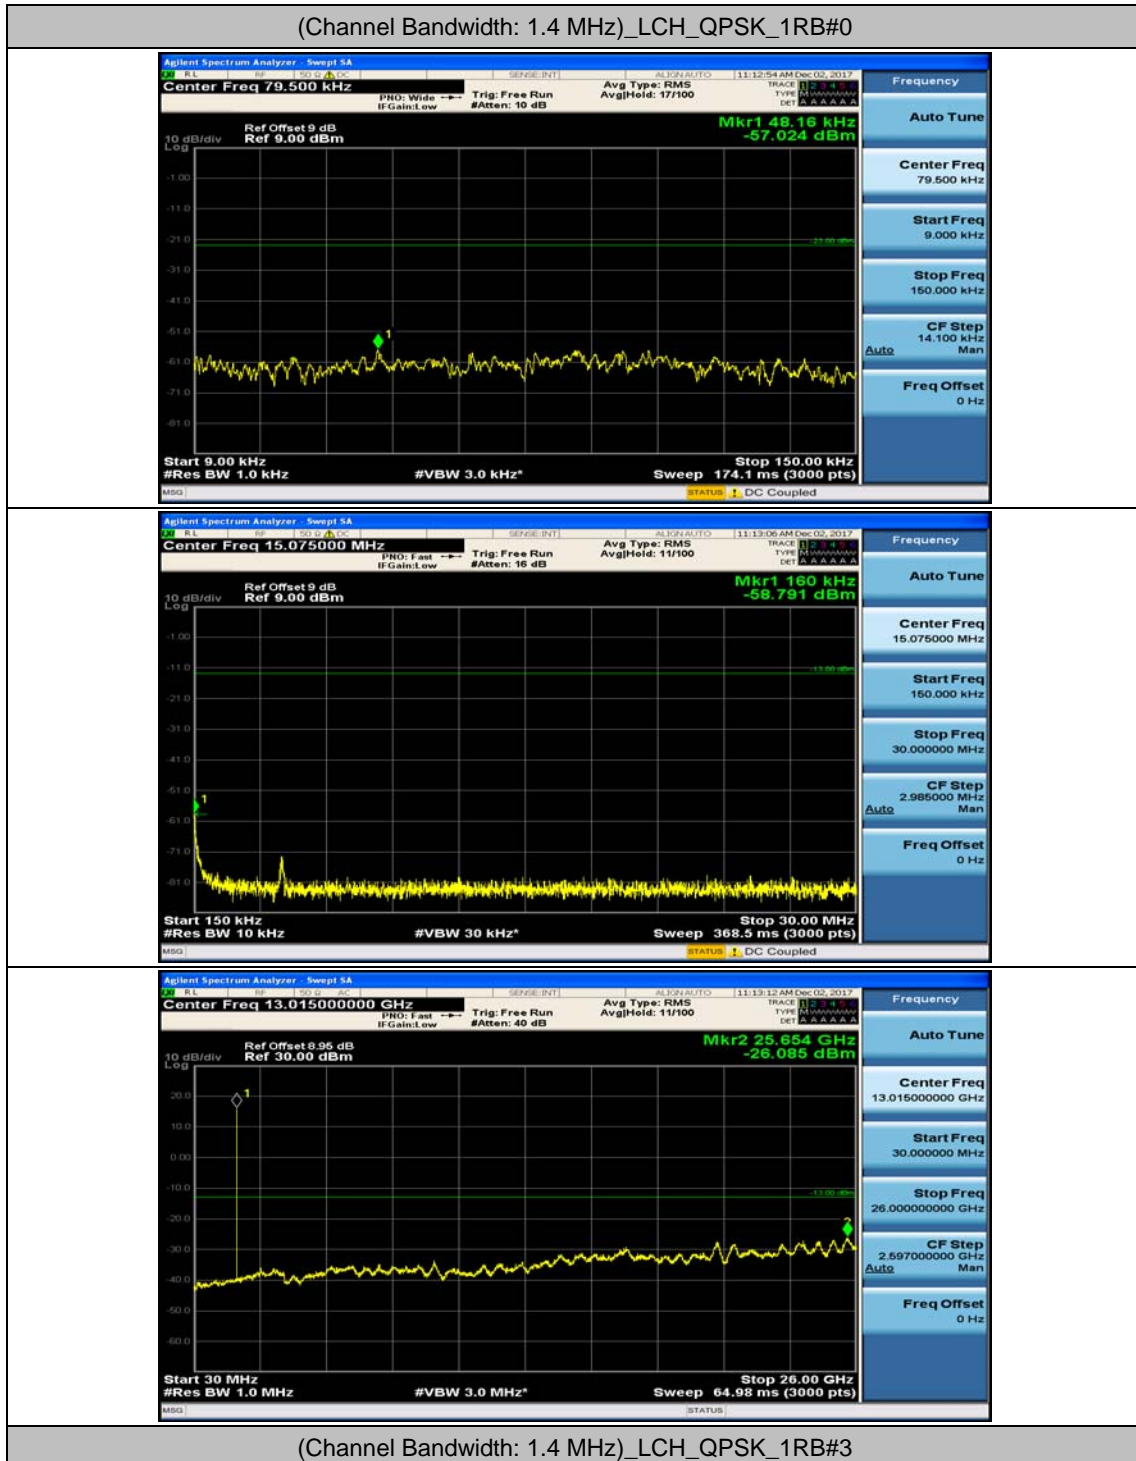

(Channel Bandwidth:20 MHz)_HCH_16QAM_50RB#25

(Channel Bandwidth:20 MHz)_HCH_16QAM_50RB#50

(Channel Bandwidth:20 MHz)_HCH_16QAM_100RB#0

Appendix E: Conducted Spurious Emission

Test Graphs

Channel Bandwidth: 1.4 MHz