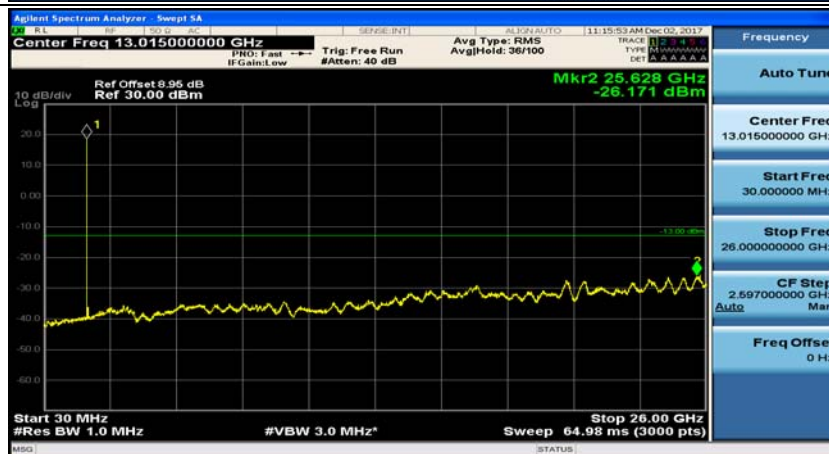

(Channel Bandwidth: 1.4 MHz)_MCH_QPSK_1RB#0

(Channel Bandwidth: 1.4 MHz)_MCH_QPSK_1RB#3

(Channel Bandwidth: 1.4 MHz)_HCH_QPSK_1RB#0

(Channel Bandwidth: 1.4 MHz)_HCH_QPSK_1RB#3

(Channel Bandwidth: 1.4 MHz)_LCH_16QAM_1RB#0