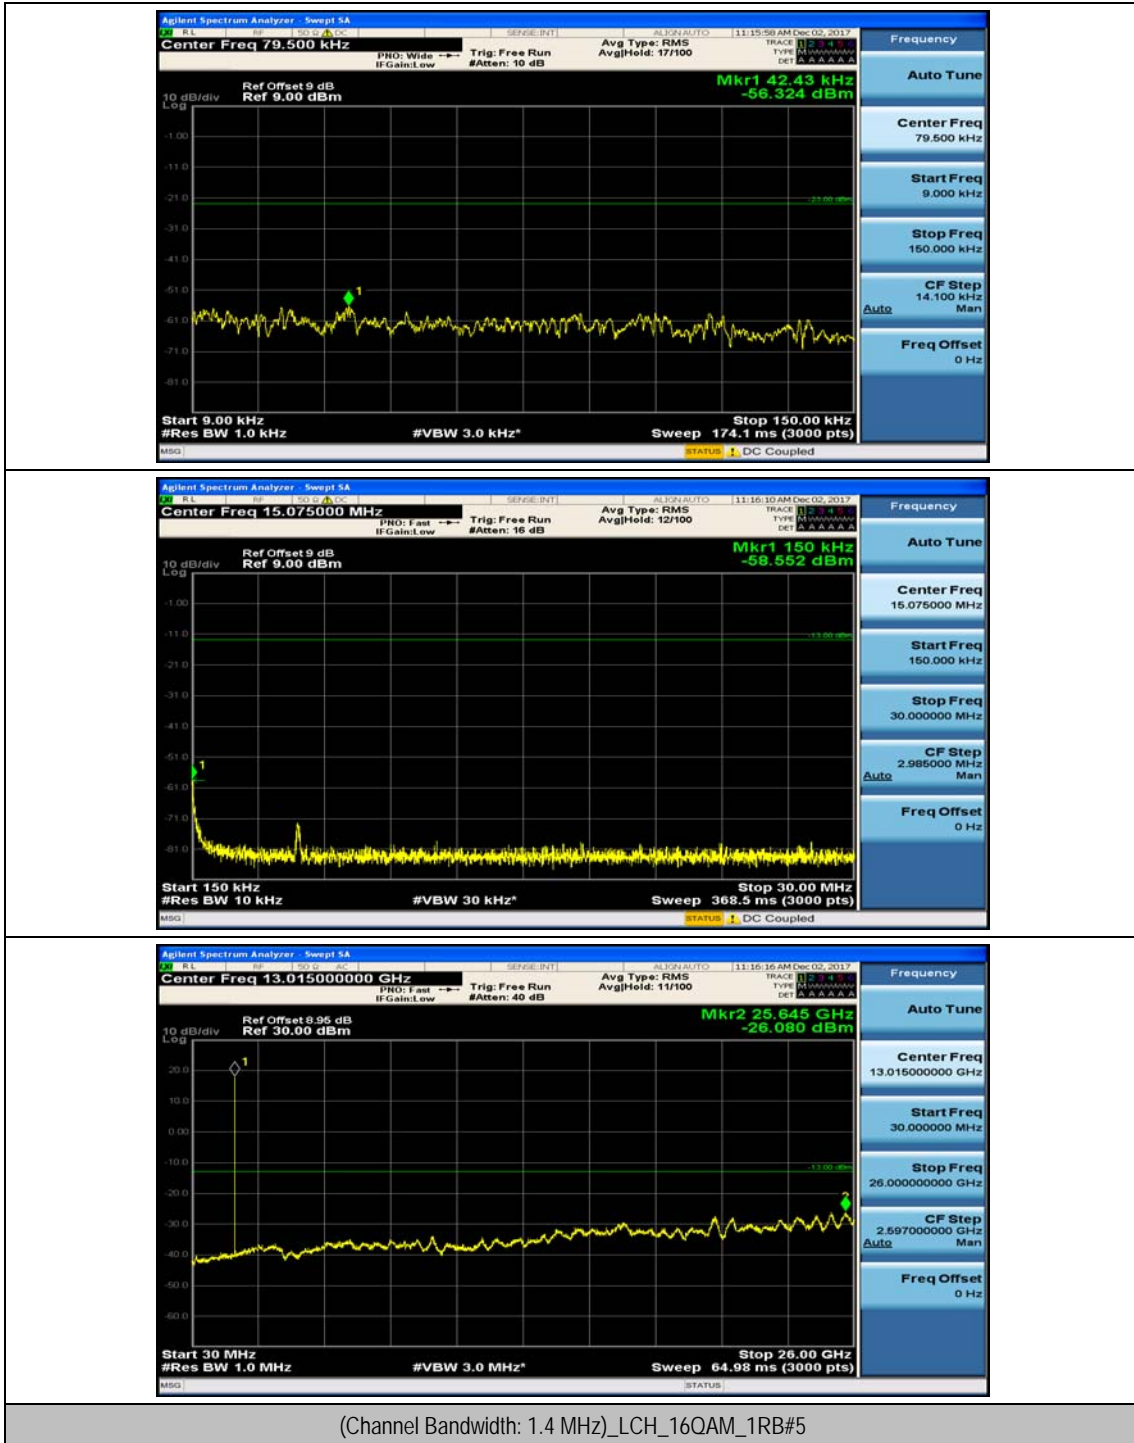

(Channel Bandwidth: 1.4 MHz)_LCH_16QAM_1RB#3