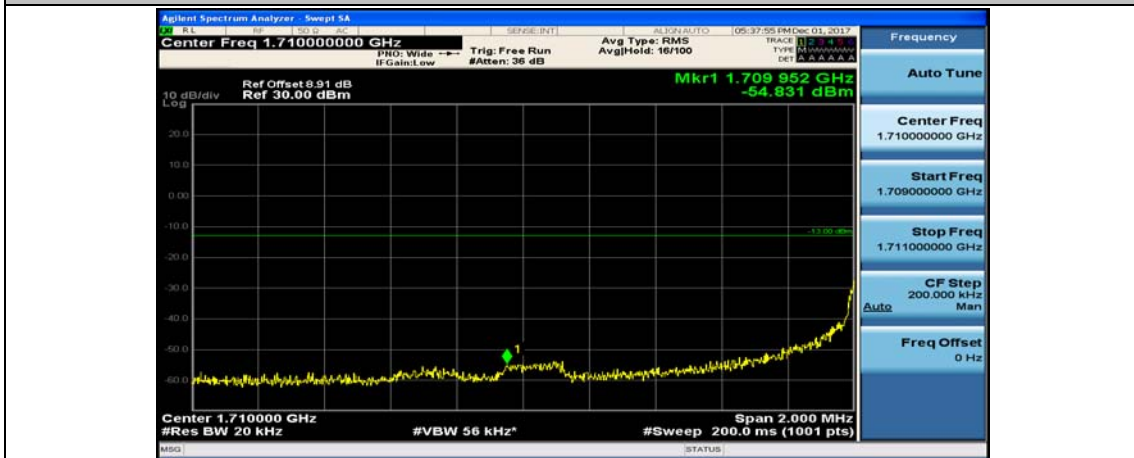

(Channel Bandwidth:15 MHz)_HCH_16QAM_75RB#0

Channel Bandwidth: 20 MHz

(Channel Bandwidth:20 MHz)_LCH_QPSK_1RB#49

(Channel Bandwidth:20 MHz)_LCH_QPSK_1RB#99

(Channel Bandwidth:20 MHz)_LCH_QPSK_50RB#0

(Channel Bandwidth:20 MHz)_LCH_QPSK_50RB#25