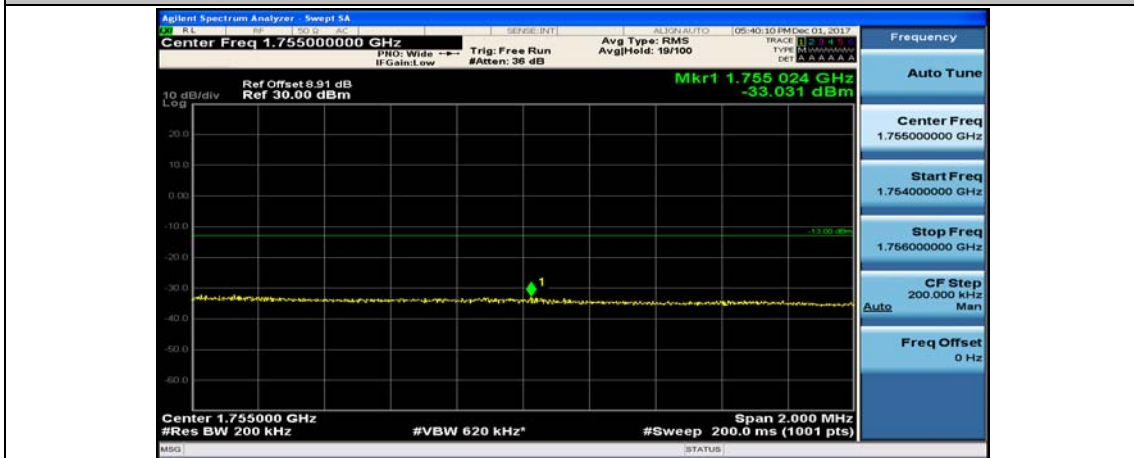

(Channel Bandwidth:20 MHz)_HCH_QPSK_50RB#25