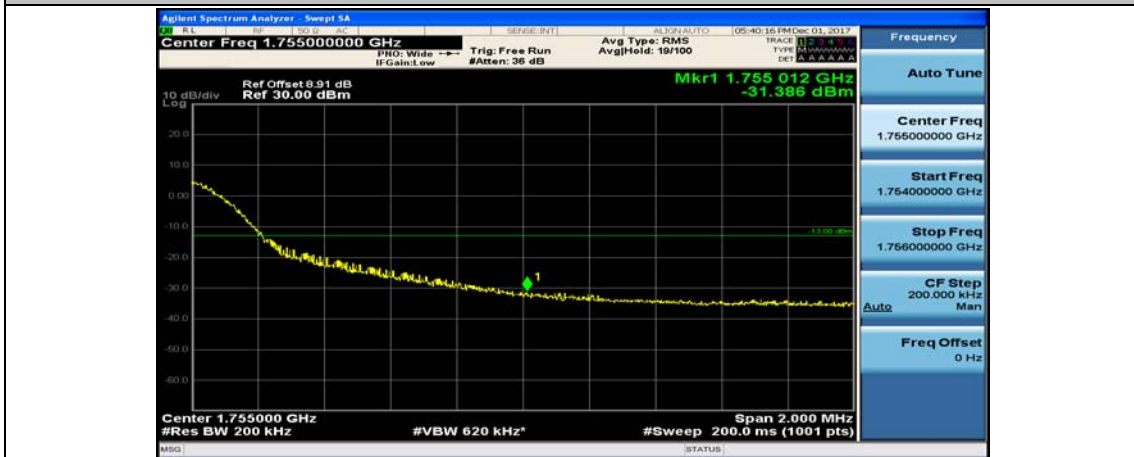

(Channel Bandwidth:20 MHz)_HCH_QPSK_50RB#50