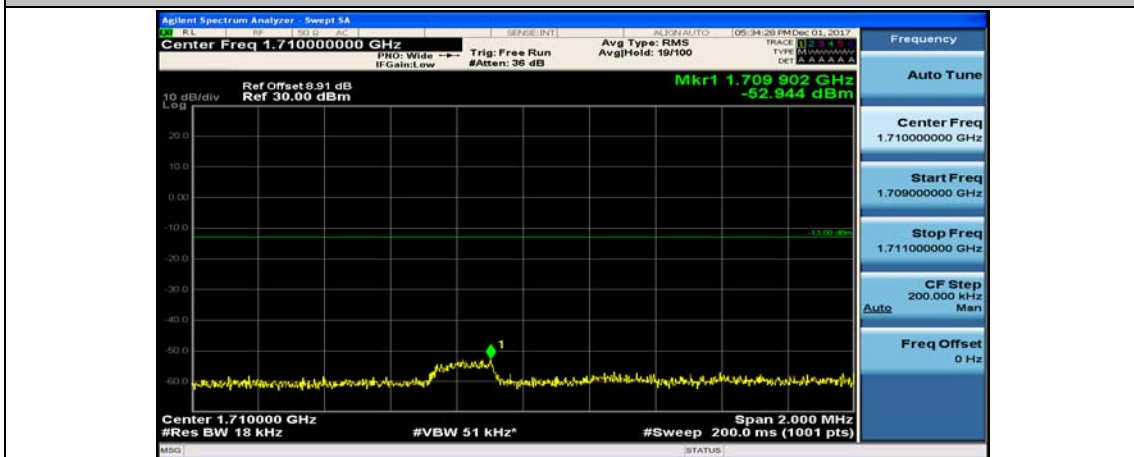

Channel Bandwidth: 10 MHz_HCH_16QAM_25RB#12

Channel Bandwidth: 10 MHz_HCH_16QAM_25RB#25

Channel Bandwidth: 10 MHz_HCH_16QAM_50RB#0

Channel Bandwidth: 15 MHz

(Channel Bandwidth:15 MHz)_LCH_QPSK_1RB#0

(Channel Bandwidth:15 MHz)_LCH_QPSK_1RB#37

(Channel Bandwidth:15 MHz)_LCH_QPSK_1RB#74

(Channel Bandwidth:15 MHz)_LCH_QPSK_37RB#0

(Channel Bandwidth:15 MHz)_LCH_QPSK_37RB#18

(Channel Bandwidth:15 MHz)_LCH_QPSK_37RB#38

(Channel Bandwidth:15 MHz)_LCH_QPSK_75RB#0