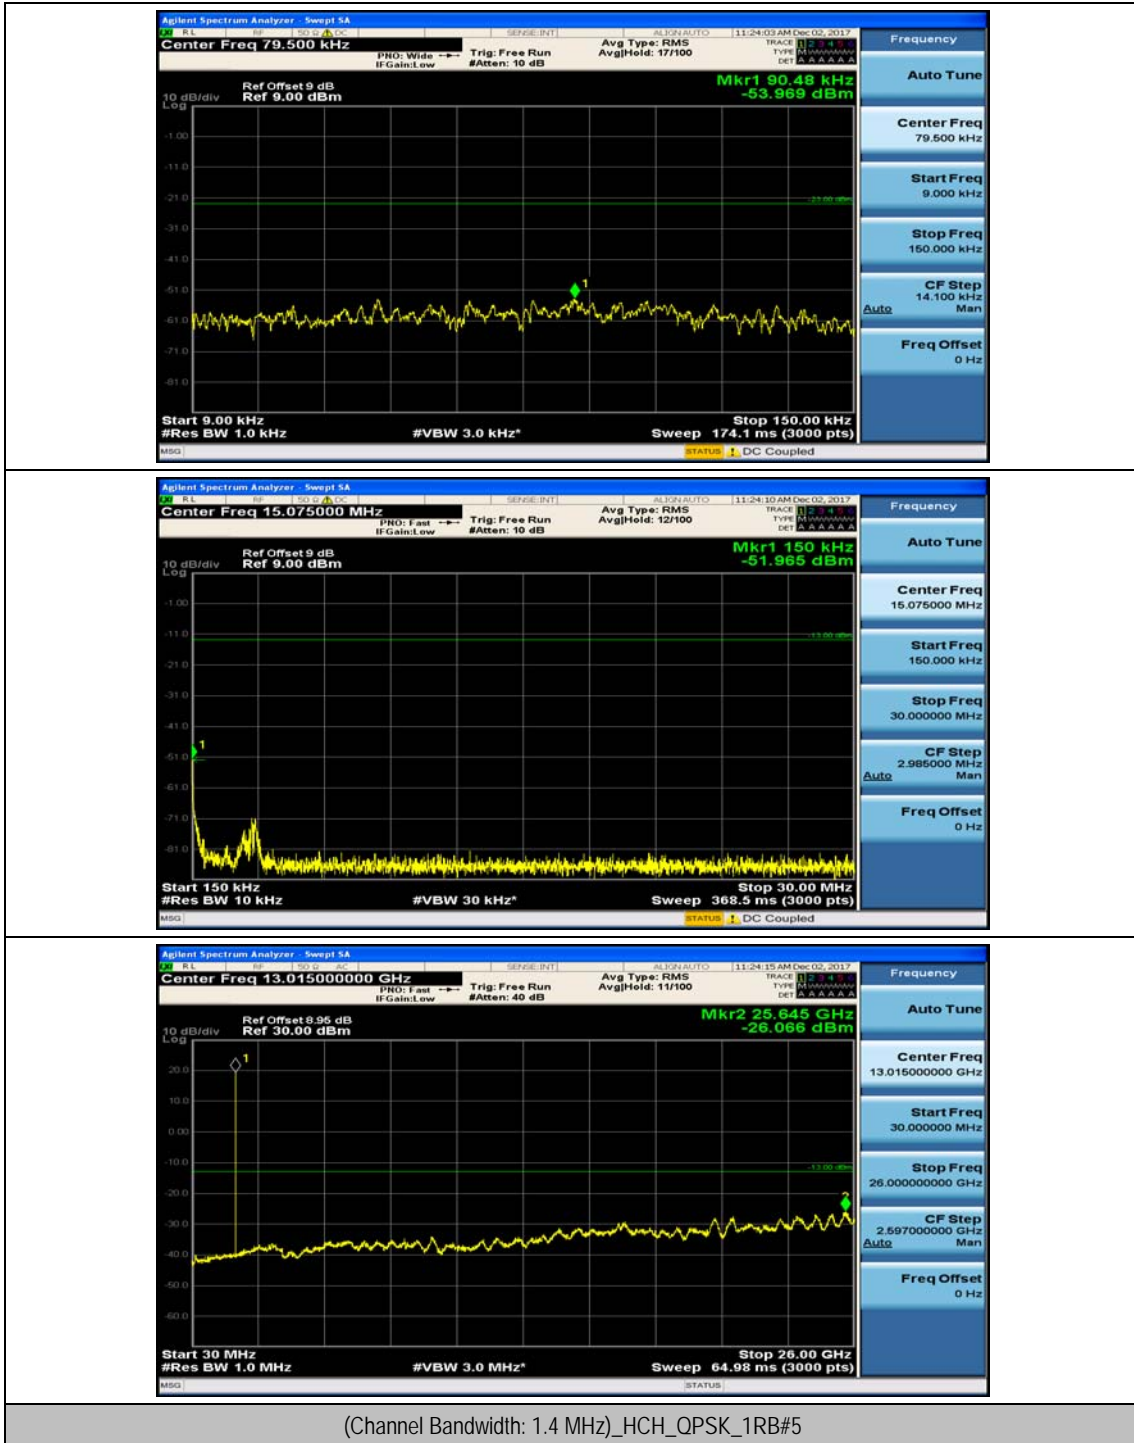

(Channel Bandwidth: 1.4 MHz)_MCH_QPSK_1RB#0

(Channel Bandwidth: 1.4 MHz)_MCH_QPSK_1RB#3

(Channel Bandwidth: 1.4 MHz)_HCH_QPSK_1RB#0

(Channel Bandwidth: 1.4 MHz)_HCH_QPSK_1RB#3

(Channel Bandwidth: 1.4 MHz)_LCH_16QAM_1RB#0