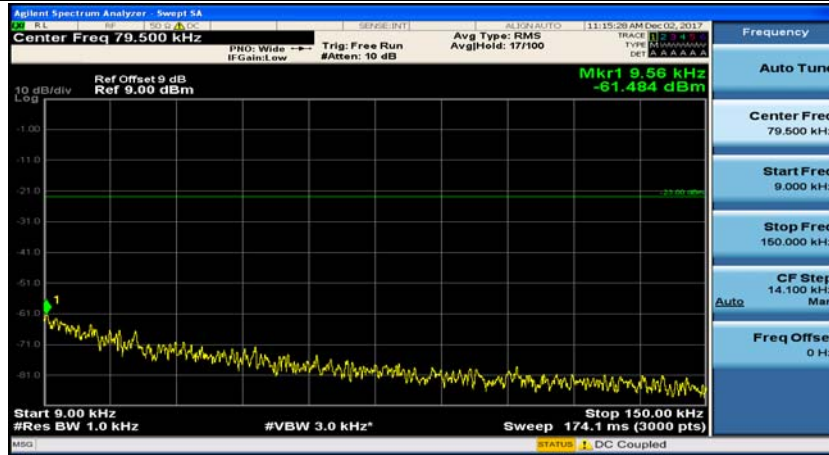

(Channel Bandwidth: 1.4 MHz)_MCH_QPSK_1RB#0

(Channel Bandwidth: 1.4 MHz)_MCH_QPSK_1RB#3

(Channel Bandwidth: 1.4 MHz)_HCH_QPSK_1RB#0

(Channel Bandwidth: 1.4 MHz)_HCH_QPSK_1RB#3

(Channel Bandwidth: 1.4 MHz)_LCH_16QAM_1RB#0