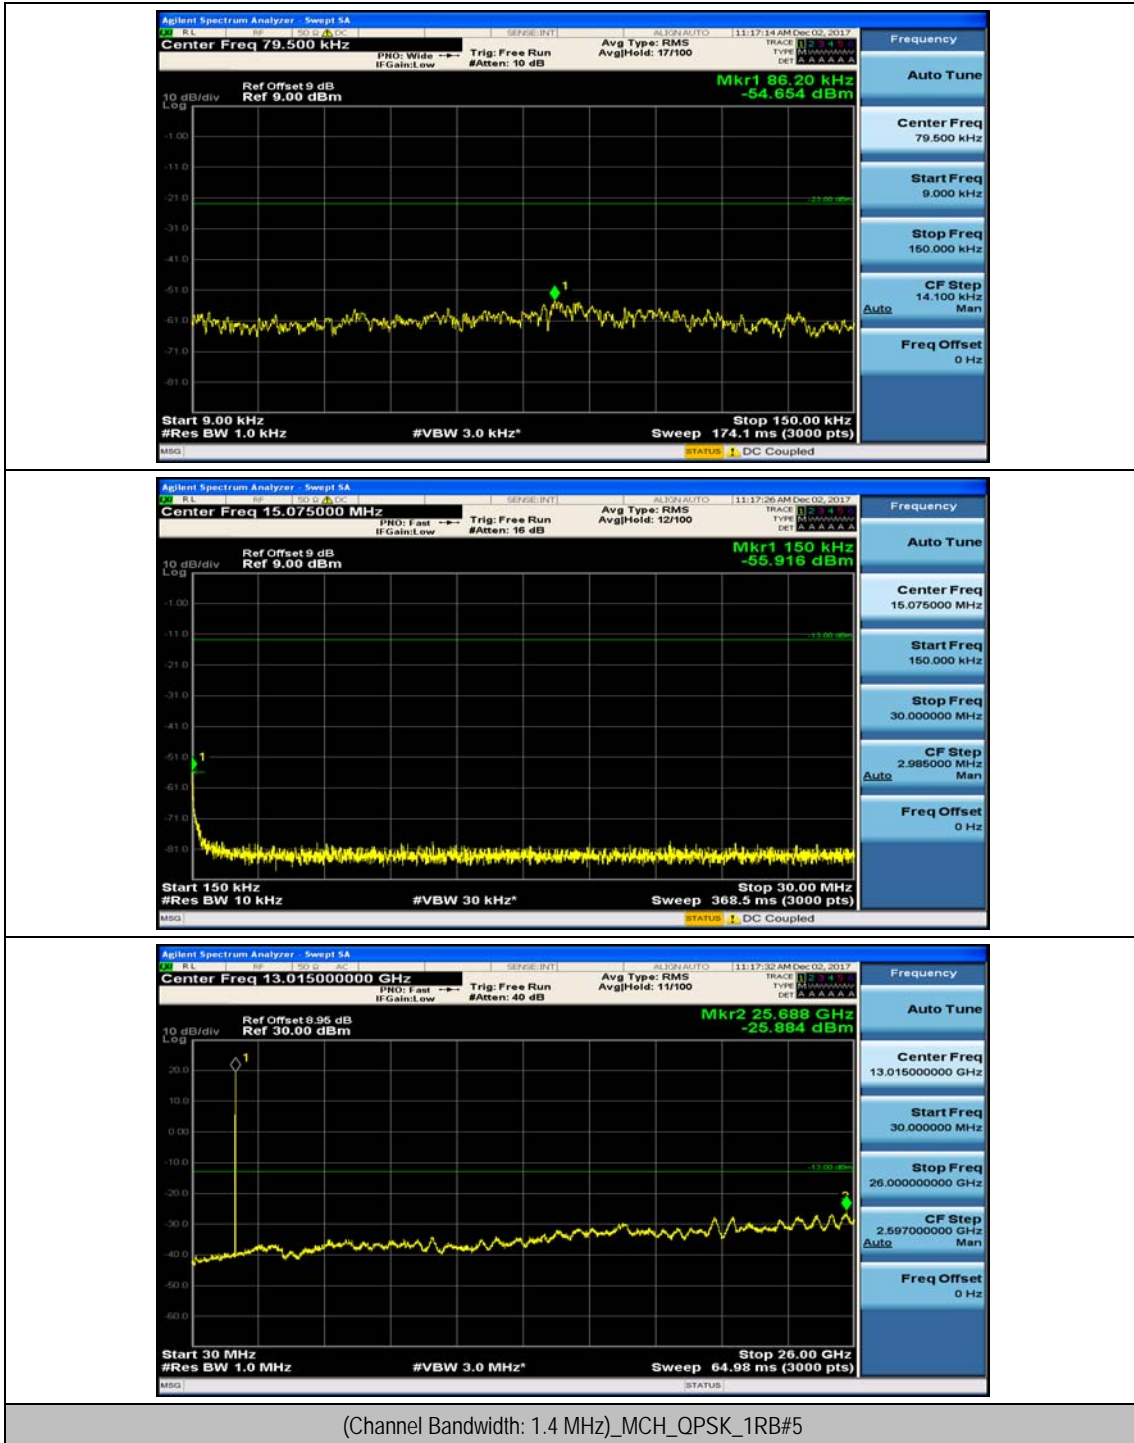

(Channel Bandwidth: 1.4 MHz)_MCH_QPSK_1RB#3