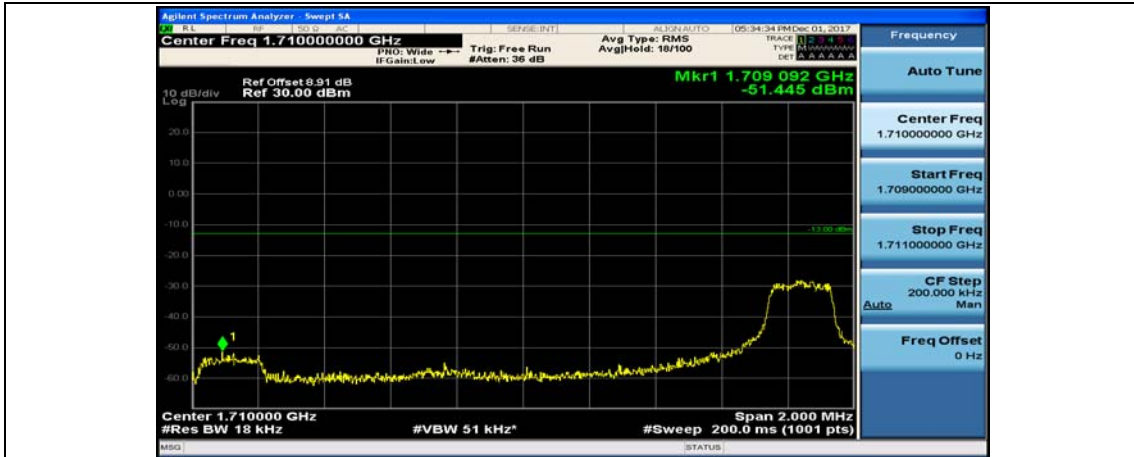

Channel Bandwidth: 10 MHz_HCH_16QAM_25RB#12

Channel Bandwidth: 10 MHz_HCH_16QAM_25RB#25

Channel Bandwidth: 10 MHz_HCH_16QAM_50RB#0

Channel Bandwidth: 15 MHz

(Channel Bandwidth:15 MHz)_LCH_QPSK_1RB#0

(Channel Bandwidth:15 MHz)_LCH_QPSK_1RB#37

(Channel Bandwidth:15 MHz)_LCH_QPSK_1RB#74

(Channel Bandwidth:15 MHz)_LCH_QPSK_37RB#0

(Channel Bandwidth:15 MHz)_LCH_QPSK_37RB#18

(Channel Bandwidth:15 MHz)_LCH_QPSK_37RB#38

(Channel Bandwidth:15 MHz)_LCH_QPSK_75RB#0