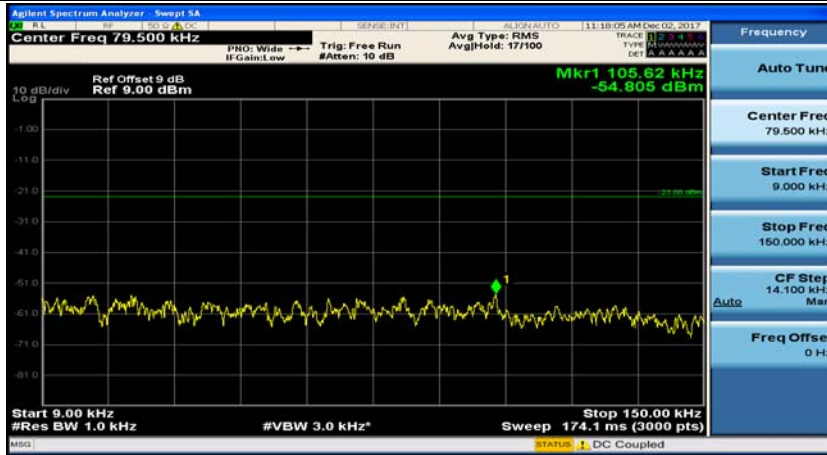

(Channel Bandwidth: 1.4 MHz)_MCH_16QAM_1RB#0