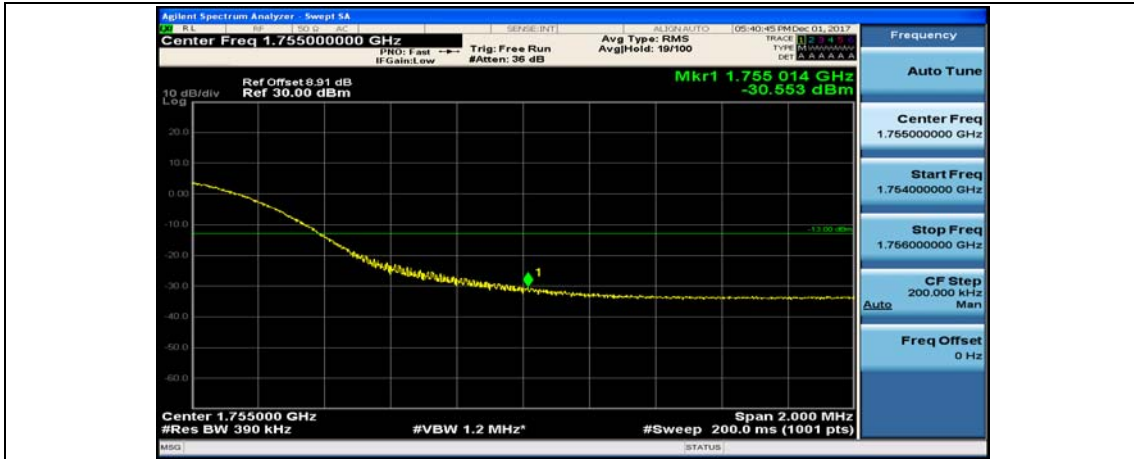

(Channel Bandwidth:20 MHz)_HCH_QPSK_50RB#0

(Channel Bandwidth:20 MHz)_HCH_QPSK_50RB#25

(Channel Bandwidth:20 MHz)_HCH_QPSK_50RB#50

(Channel Bandwidth:20 MHz)_HCH_QPSK_100RB#0

(Channel Bandwidth:20 MHz)_LCH_16QAM_1RB#0