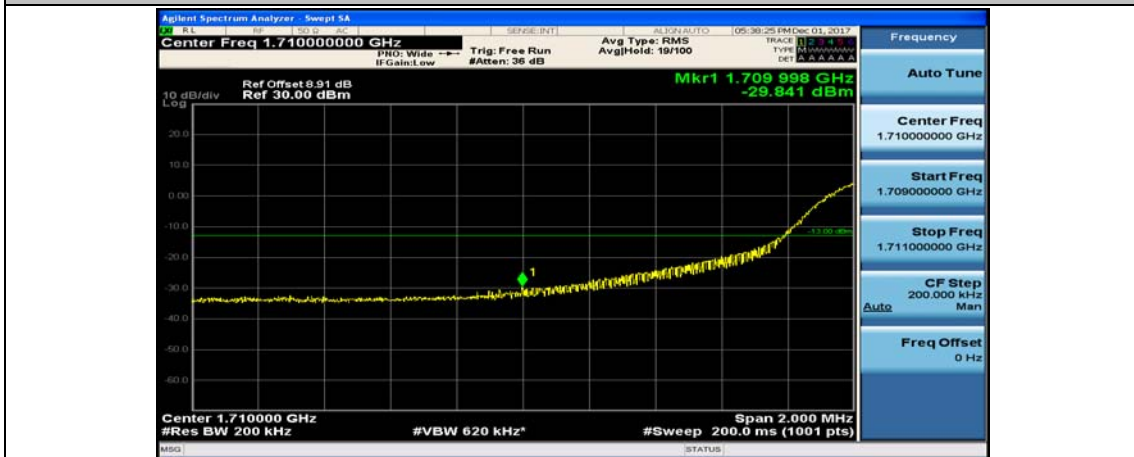

(Channel Bandwidth:15 MHz)_HCH_16QAM_75RB#0

Channel Bandwidth: 20 MHz

(Channel Bandwidth:20 MHz)_LCH_QPSK_1RB#49

(Channel Bandwidth:20 MHz)_LCH_QPSK_1RB#99

(Channel Bandwidth:20 MHz)_LCH_QPSK_50RB#0

(Channel Bandwidth:20 MHz)_LCH_QPSK_50RB#25