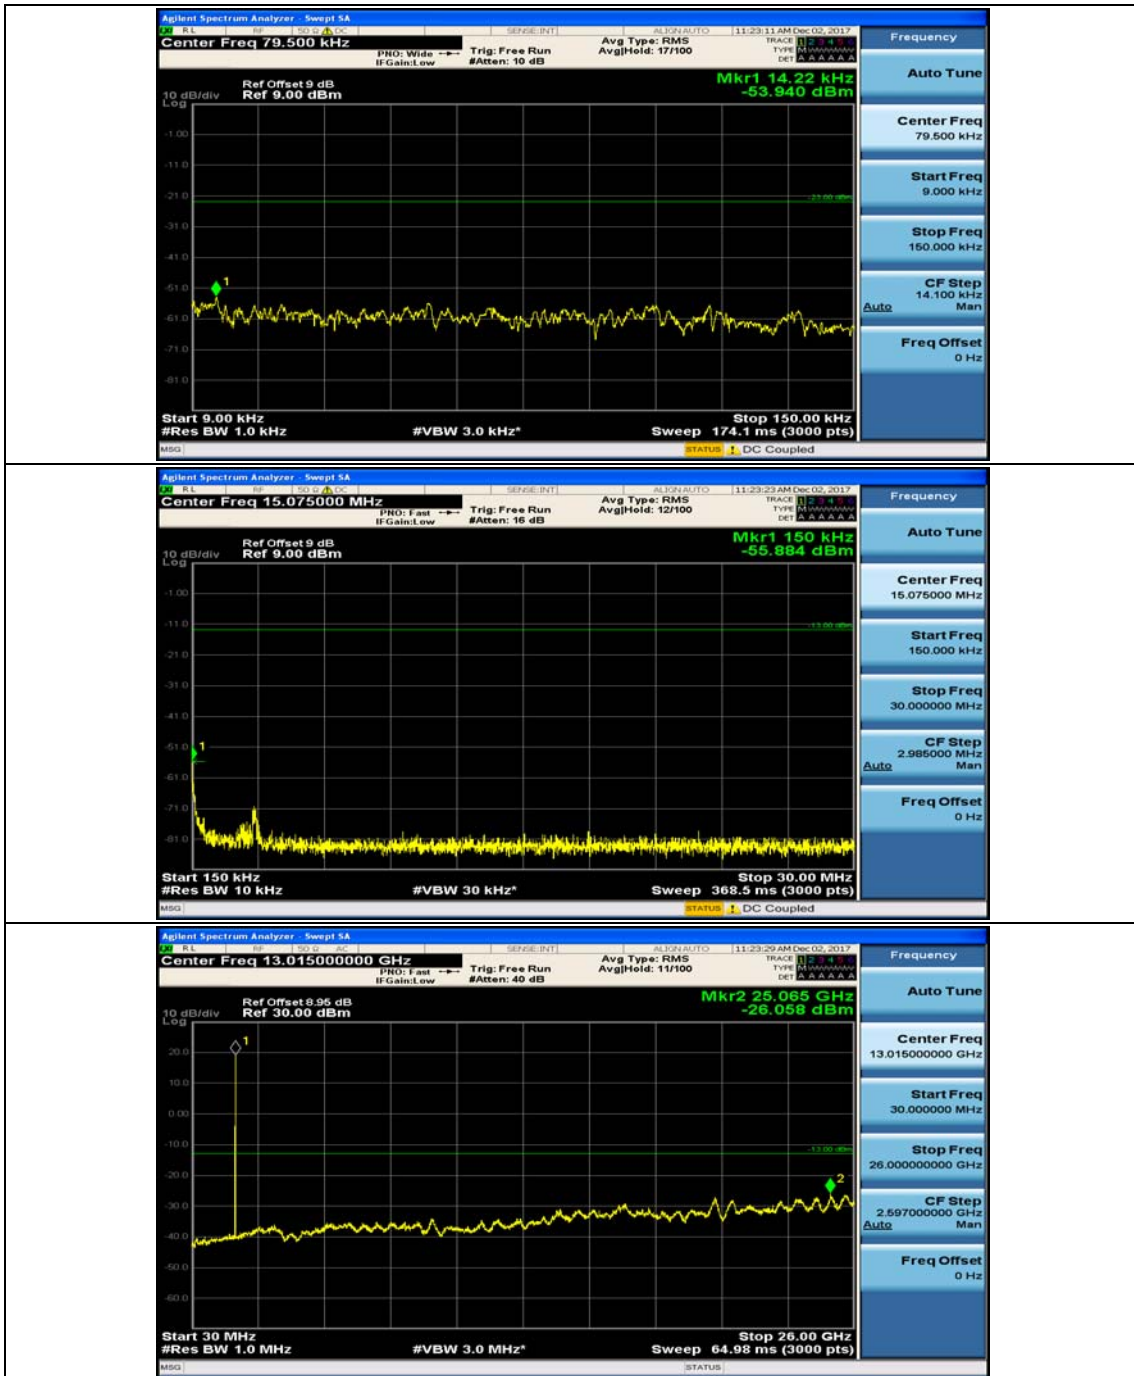

(Channel Bandwidth: 1.4 MHz)_LCH_16QAM_1RB#3

(Channel Bandwidth: 1.4 MHz)_MCH_16QAM_1RB#0

(Channel Bandwidth: 1.4 MHz)_MCH_16QAM_1RB#3

(Channel Bandwidth: 1.4 MHz)_HCH_16QAM_1RB#0

(Channel Bandwidth: 1.4 MHz)_HCH_16QAM_1RB#3