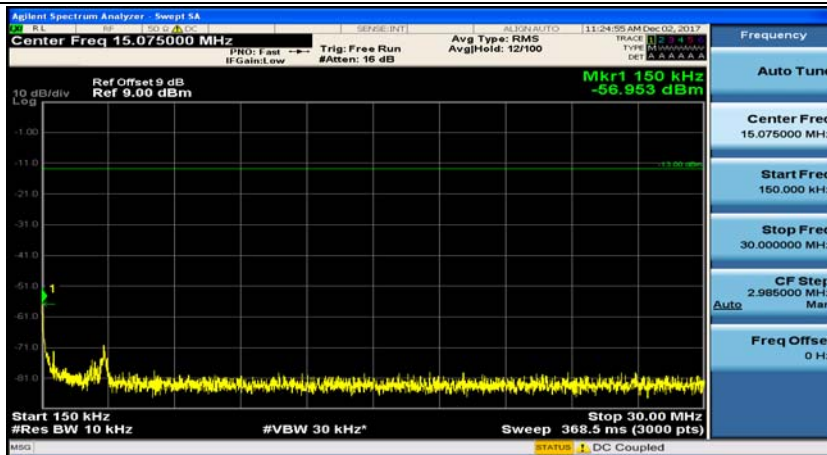

(Channel Bandwidth: 1.4 MHz)_LCH_16QAM_1RB#3

(Channel Bandwidth: 1.4 MHz)_MCH_16QAM_1RB#0

(Channel Bandwidth: 1.4 MHz)_MCH_16QAM_1RB#3

(Channel Bandwidth: 1.4 MHz)_HCH_16QAM_1RB#0

(Channel Bandwidth: 1.4 MHz)_HCH_16QAM_1RB#3