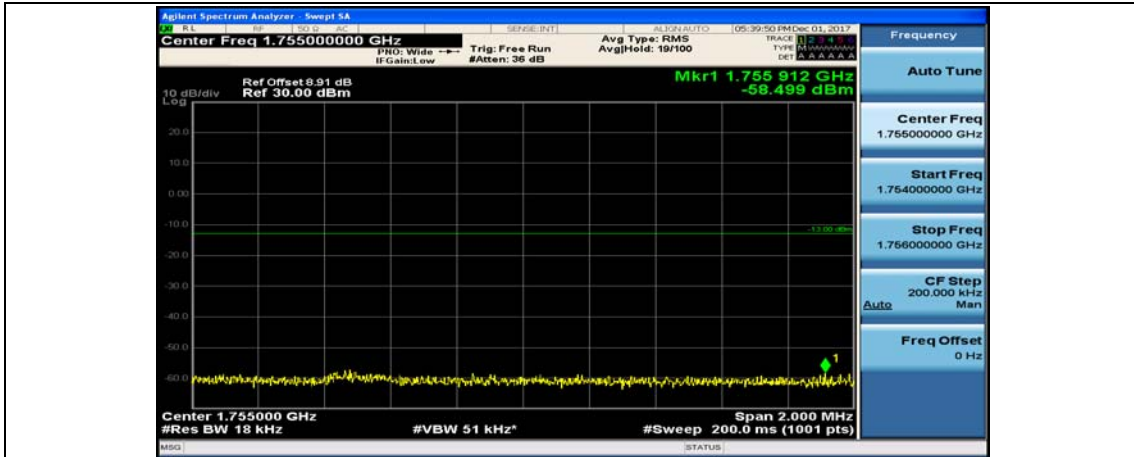

(Channel Bandwidth:20 MHz)_HCH_16QAM_1RB#49