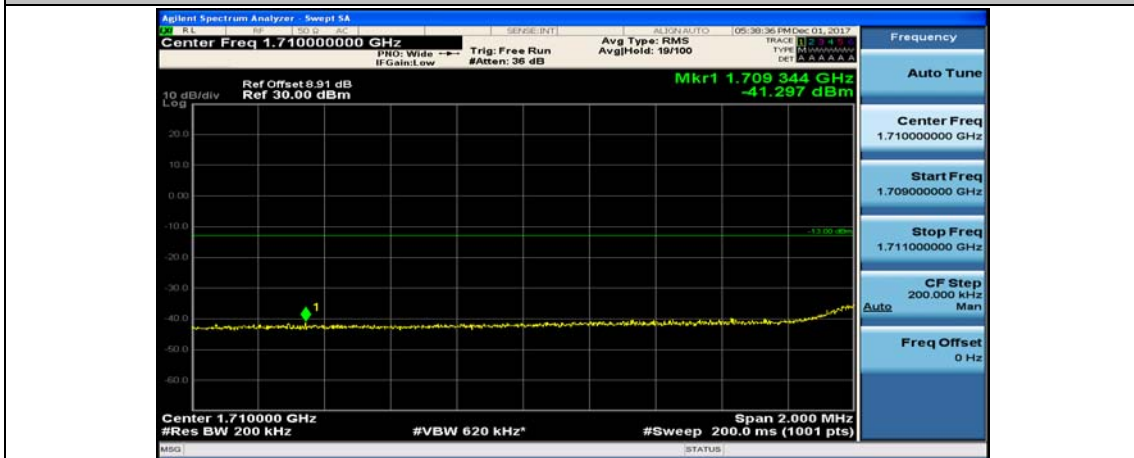

(Channel Bandwidth:20 MHz)_LCH_QPSK_50RB#50