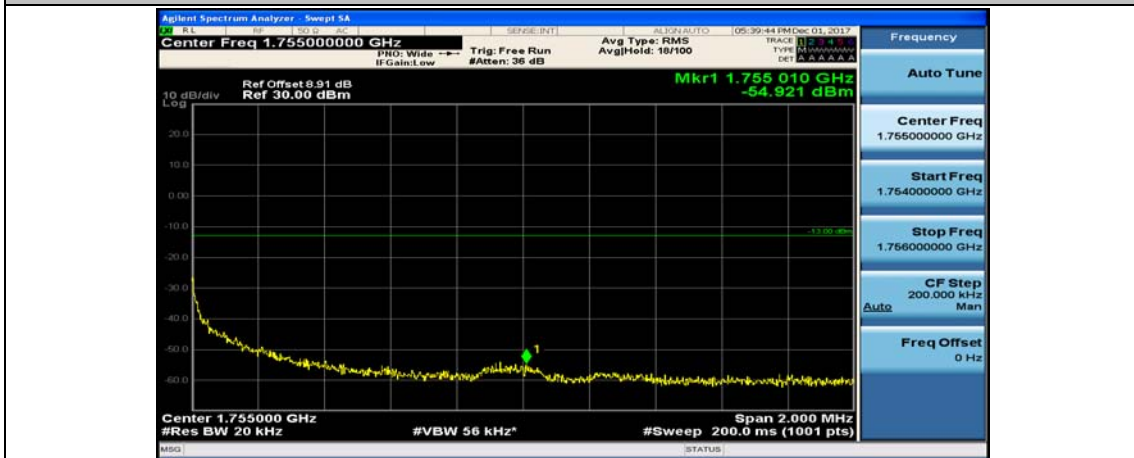

(Channel Bandwidth:20 MHz)_HCH_16QAM_1RB#0