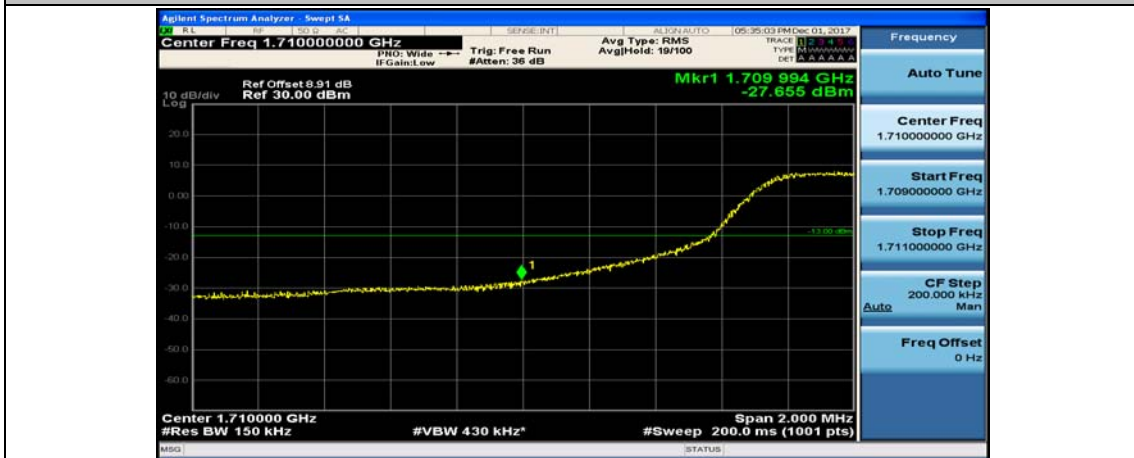

Channel Bandwidth: 10 MHz_HCH_16QAM_25RB#12

Channel Bandwidth: 10 MHz_HCH_16QAM_25RB#25

Channel Bandwidth: 10 MHz_HCH_16QAM_50RB#0

Channel Bandwidth: 15 MHz

(Channel Bandwidth:15 MHz)_LCH_QPSK_1RB#0

(Channel Bandwidth:15 MHz)_LCH_QPSK_1RB#37

(Channel Bandwidth:15 MHz)_LCH_QPSK_1RB#74

(Channel Bandwidth:15 MHz)_LCH_QPSK_37RB#0

(Channel Bandwidth:15 MHz)_LCH_QPSK_37RB#18

(Channel Bandwidth:15 MHz)_LCH_QPSK_37RB#38

(Channel Bandwidth:15 MHz)_LCH_QPSK_75RB#0