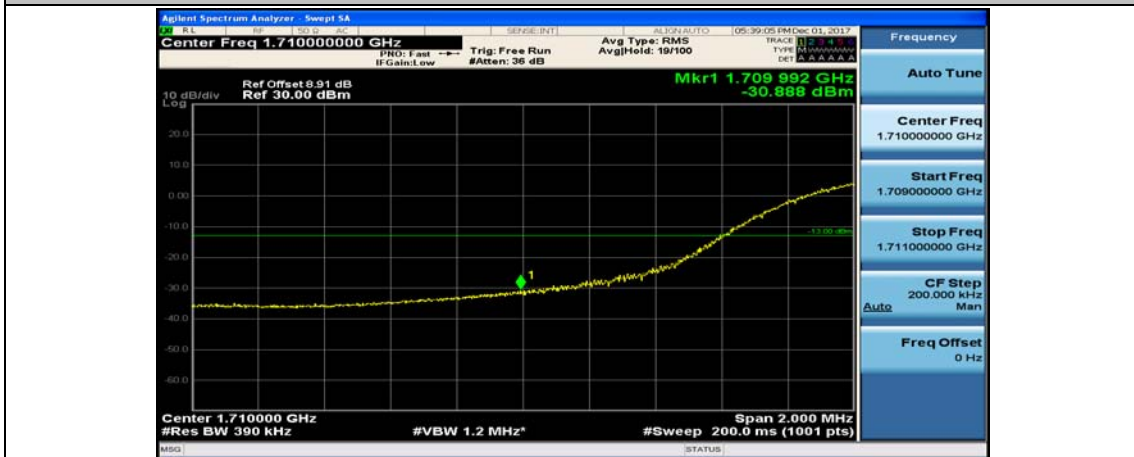

(Channel Bandwidth:20 MHz)_LCH_QPSK_100RB#0