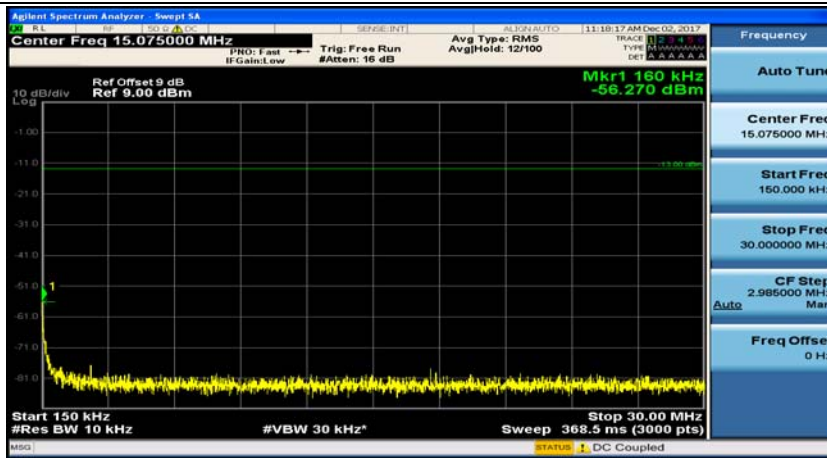

(Channel Bandwidth: 1.4 MHz)_MCH_16QAM_1RB#0