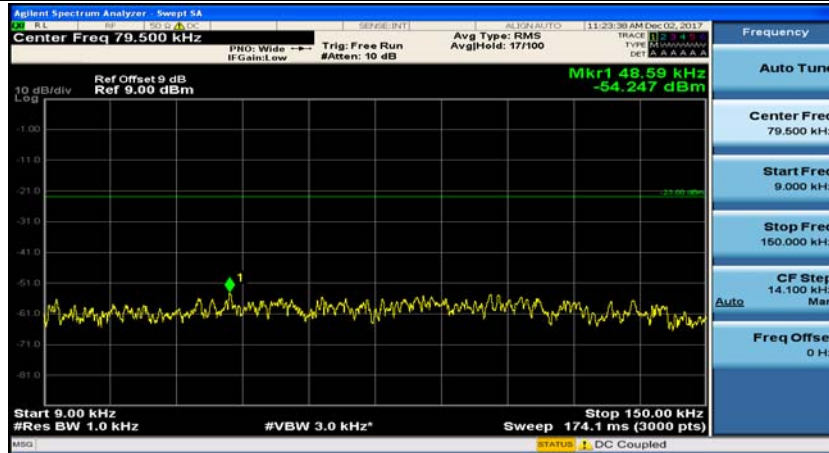

(Channel Bandwidth: 1.4 MHz)_MCH_QPSK_1RB#0

(Channel Bandwidth: 1.4 MHz)_MCH_QPSK_1RB#3

(Channel Bandwidth: 1.4 MHz)_HCH_QPSK_1RB#0

(Channel Bandwidth: 1.4 MHz)_HCH_QPSK_1RB#3

(Channel Bandwidth: 1.4 MHz)_LCH_16QAM_1RB#0