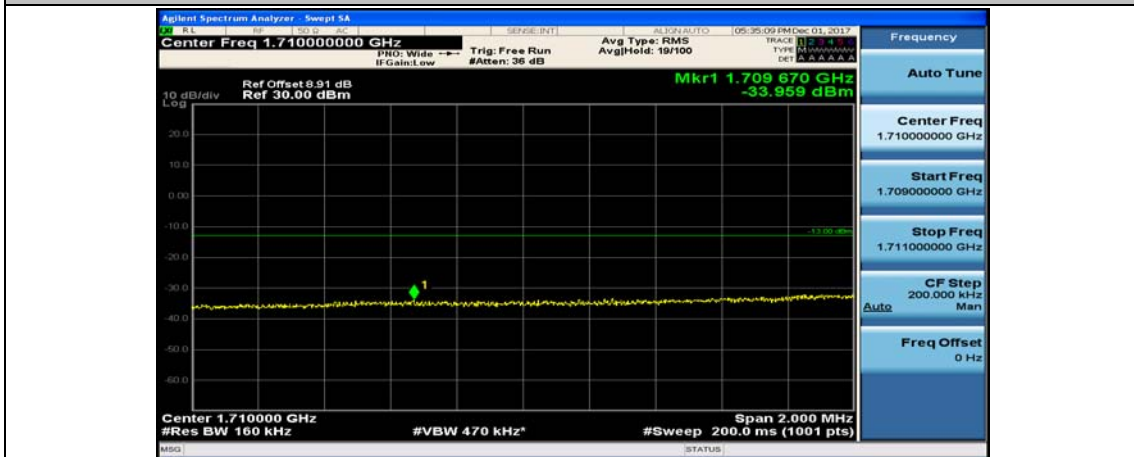

Channel Bandwidth: 10 MHz_HCH_16QAM_25RB#12

Channel Bandwidth: 10 MHz_HCH_16QAM_25RB#25

Channel Bandwidth: 10 MHz_HCH_16QAM_50RB#0

Channel Bandwidth: 15 MHz

(Channel Bandwidth:15 MHz)_LCH_QPSK_1RB#0

(Channel Bandwidth:15 MHz)_LCH_QPSK_1RB#37

(Channel Bandwidth:15 MHz)_LCH_QPSK_1RB#74

(Channel Bandwidth:15 MHz)_LCH_QPSK_37RB#0

(Channel Bandwidth:15 MHz)_LCH_QPSK_37RB#18

(Channel Bandwidth:15 MHz)_LCH_QPSK_37RB#38

(Channel Bandwidth:15 MHz)_LCH_QPSK_75RB#0