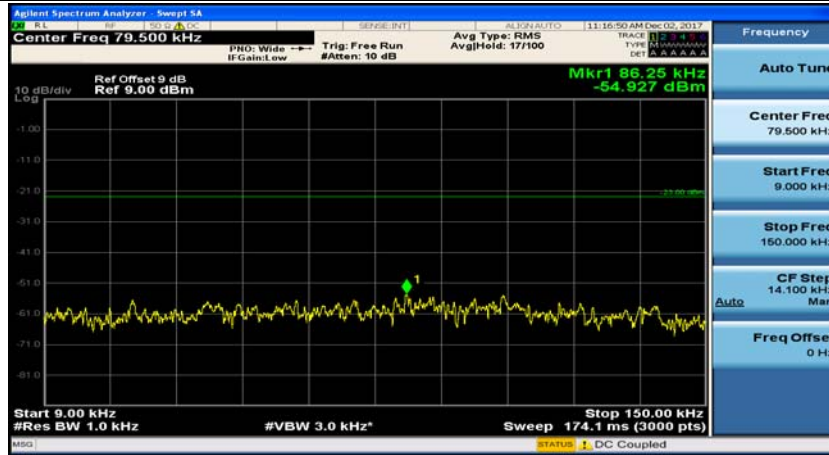

(Channel Bandwidth: 1.4 MHz)_MCH_QPSK_1RB#0