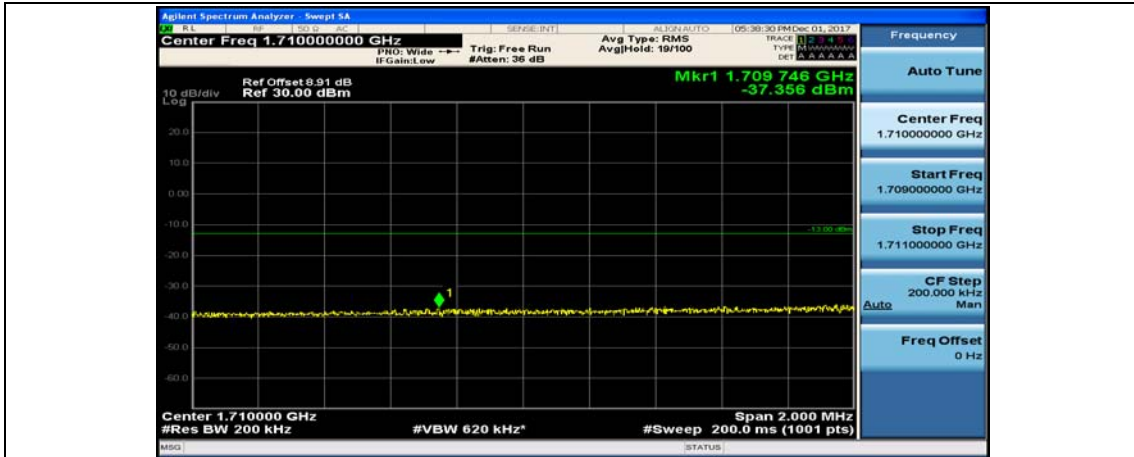

(Channel Bandwidth:15 MHz)_HCH_16QAM_75RB#0

Channel Bandwidth: 20 MHz

(Channel Bandwidth:20 MHz)_LCH_QPSK_1RB#49

(Channel Bandwidth:20 MHz)_LCH_QPSK_1RB#99

(Channel Bandwidth:20 MHz)_LCH_QPSK_50RB#0

(Channel Bandwidth:20 MHz)_LCH_QPSK_50RB#25