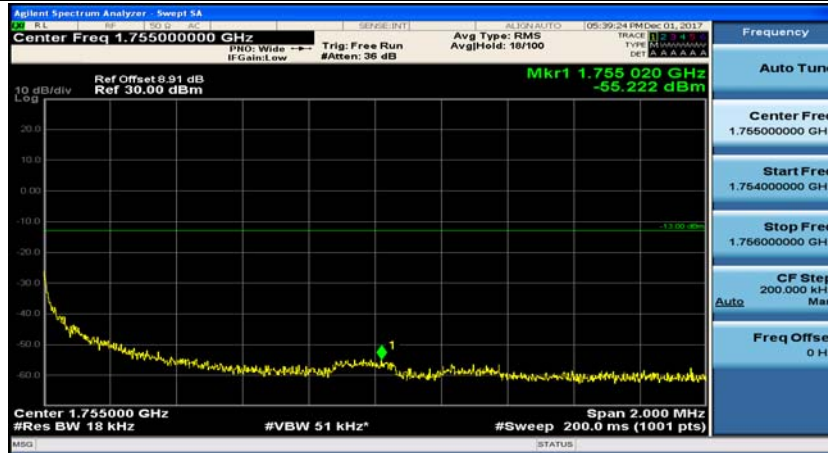

(Channel Bandwidth:20 MHz)_HCH_QPSK_1RB#0