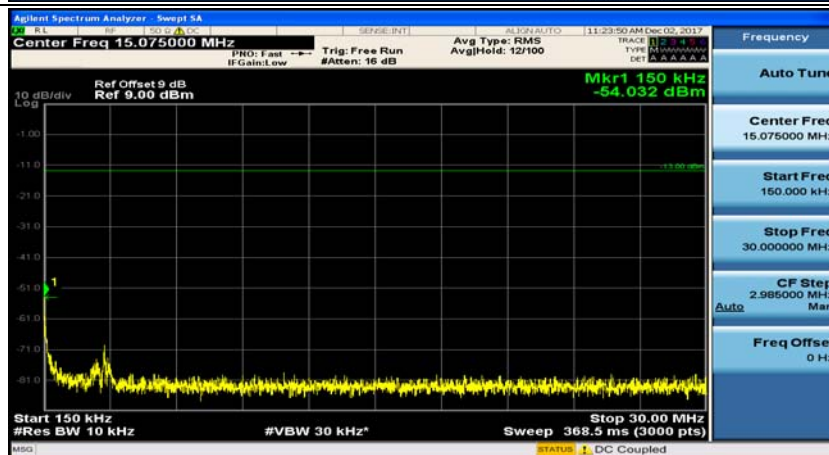

(Channel Bandwidth: 1.4 MHz)_MCH_QPSK_1RB#0

(Channel Bandwidth: 1.4 MHz)_MCH_QPSK_1RB#3

(Channel Bandwidth: 1.4 MHz)_HCH_QPSK_1RB#0

(Channel Bandwidth: 1.4 MHz)_HCH_QPSK_1RB#3

(Channel Bandwidth: 1.4 MHz)_LCH_16QAM_1RB#0