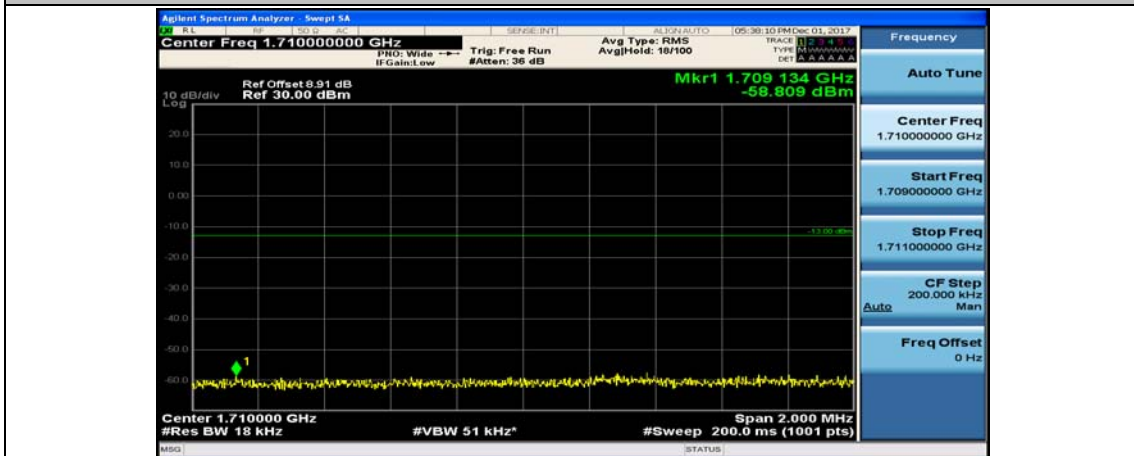

(Channel Bandwidth:20 MHz)_LCH_16QAM_1RB#49