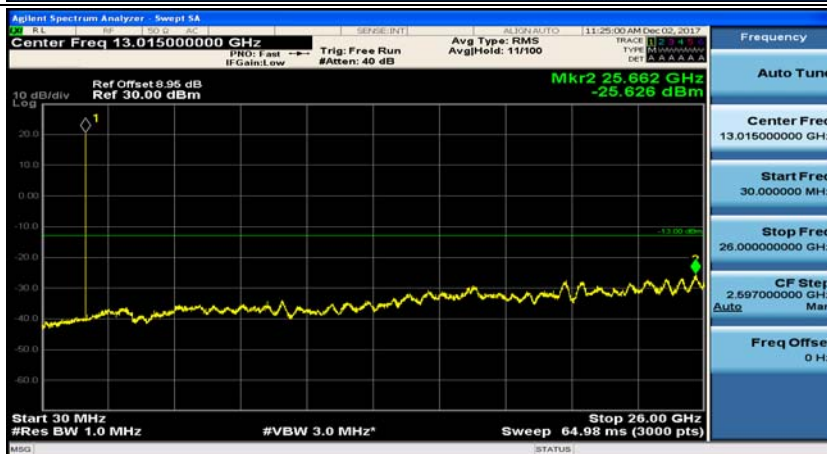

(Channel Bandwidth: 1.4 MHz)_LCH_16QAM_1RB#3

(Channel Bandwidth: 1.4 MHz)_MCH_16QAM_1RB#0

(Channel Bandwidth: 1.4 MHz)_MCH_16QAM_1RB#3

(Channel Bandwidth: 1.4 MHz)_HCH_16QAM_1RB#0

(Channel Bandwidth: 1.4 MHz)_HCH_16QAM_1RB#3