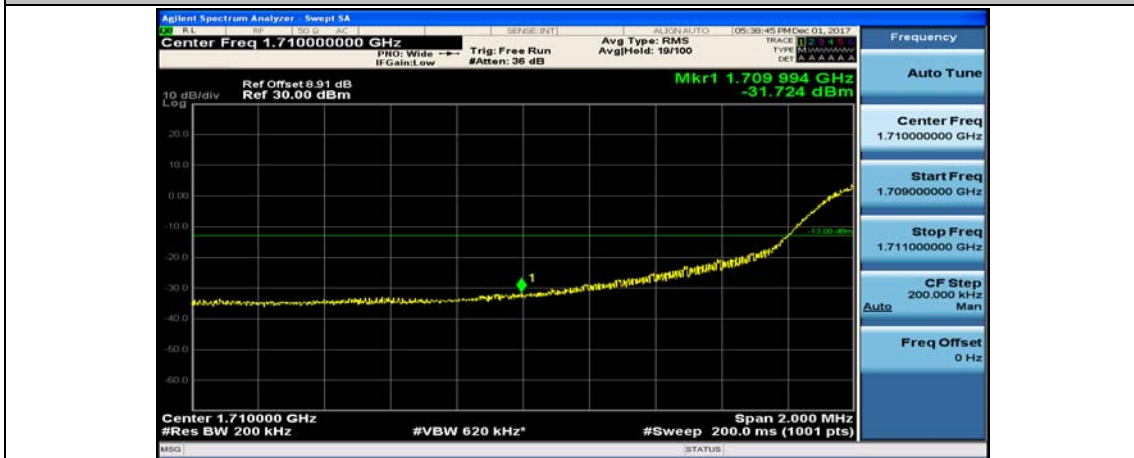

(Channel Bandwidth:20 MHz)_LCH_16QAM_50RB#0