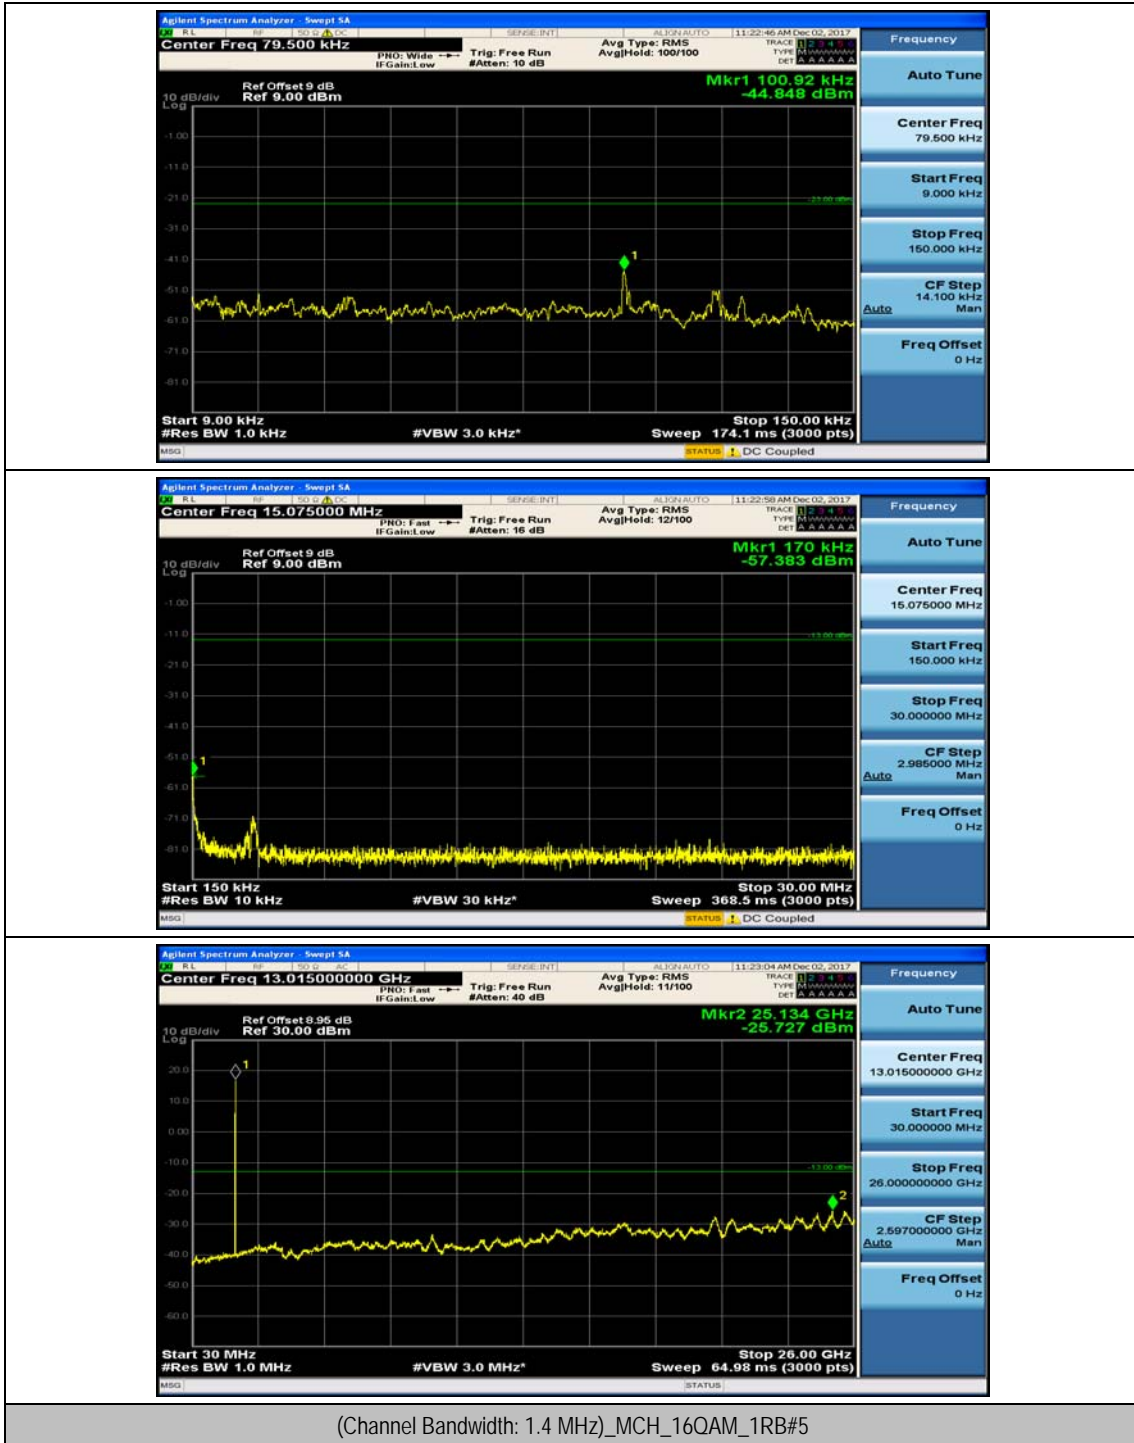

(Channel Bandwidth: 1.4 MHz)_LCH_16QAM_1RB#3

(Channel Bandwidth: 1.4 MHz)_MCH_16QAM_1RB#0

(Channel Bandwidth: 1.4 MHz)_MCH_16QAM_1RB#3

(Channel Bandwidth: 1.4 MHz)_HCH_16QAM_1RB#0

(Channel Bandwidth: 1.4 MHz)_HCH_16QAM_1RB#3