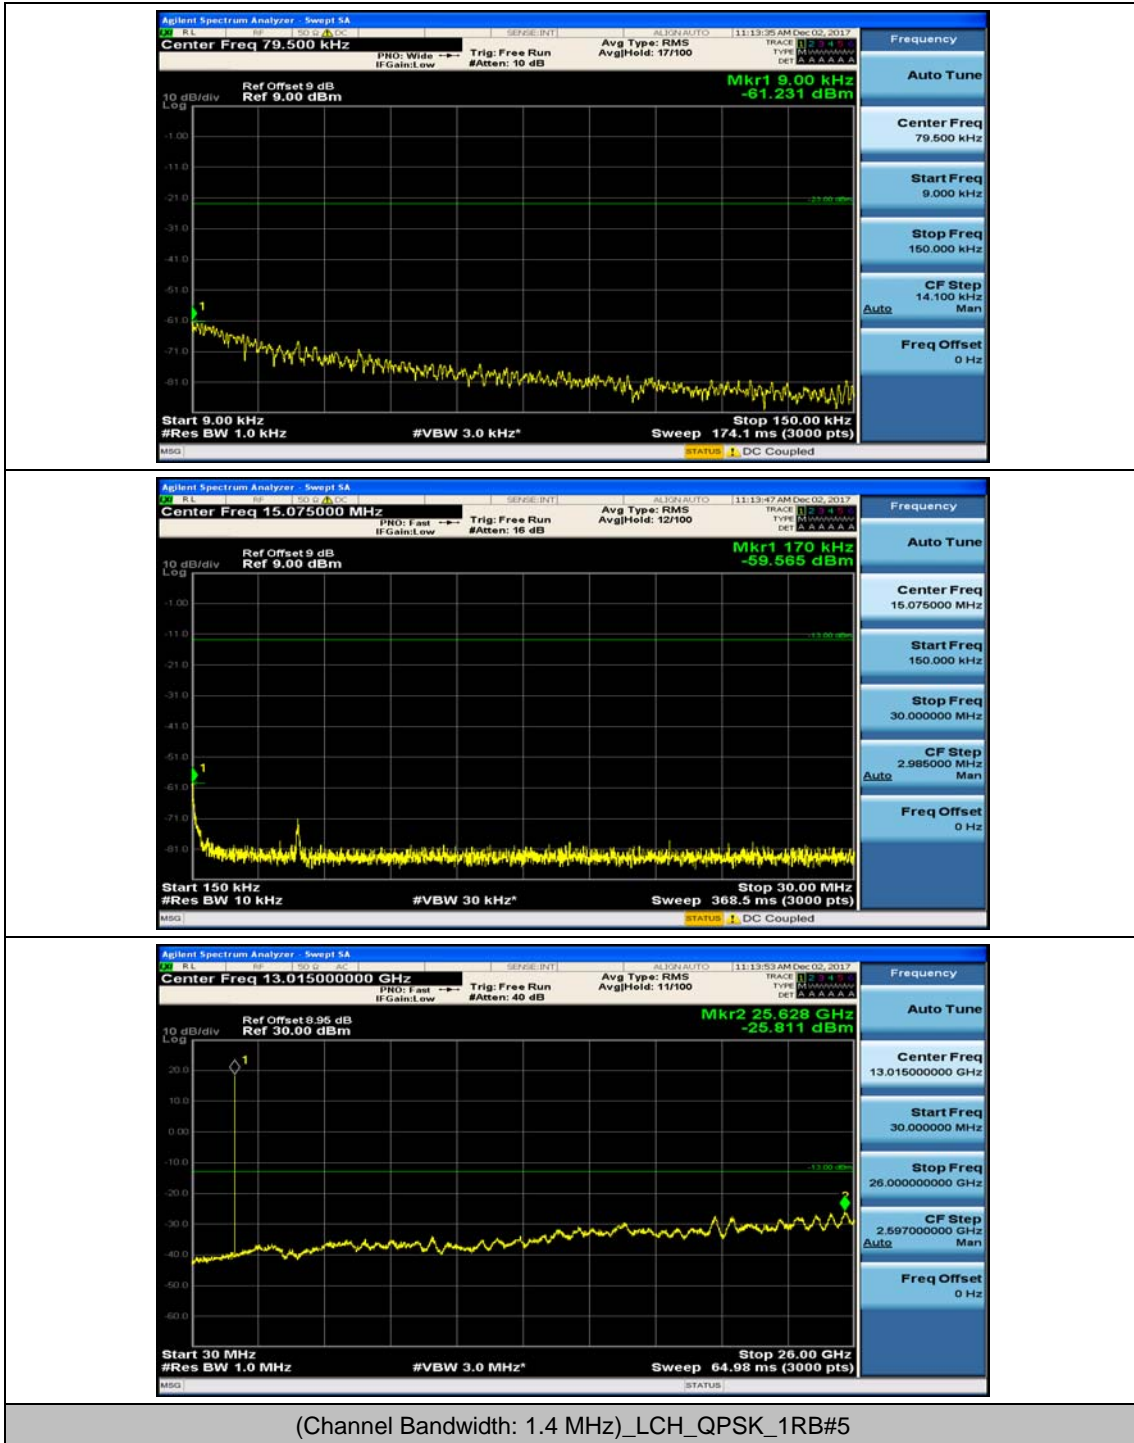

(Channel Bandwidth:20 MHz)_HCH_16QAM_50RB#25

(Channel Bandwidth:20 MHz)_HCH_16QAM_50RB#50

(Channel Bandwidth:20 MHz)_HCH_16QAM_100RB#0

Appendix E: Conducted Spurious Emission

Test Graphs

Channel Bandwidth: 1.4 MHz