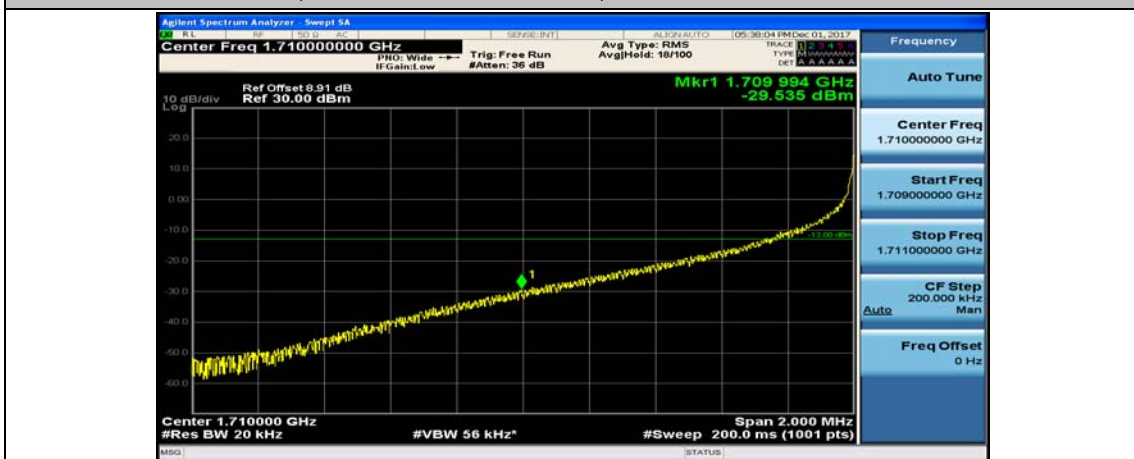

(Channel Bandwidth:20 MHz)_HCH_QPSK_50RB#0

(Channel Bandwidth:20 MHz)_HCH_QPSK_50RB#25

(Channel Bandwidth:20 MHz)_HCH_QPSK_50RB#50

(Channel Bandwidth:20 MHz)_HCH_QPSK_100RB#0

(Channel Bandwidth:20 MHz)_LCH_16QAM_1RB#0