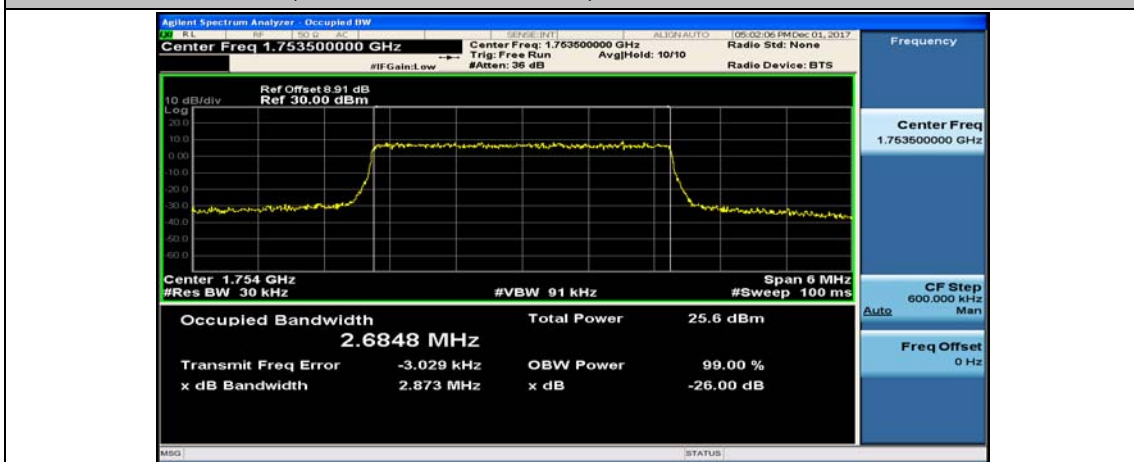

(Channel Bandwidth: 3 MHz)_HCH_16QAM_15RB#0