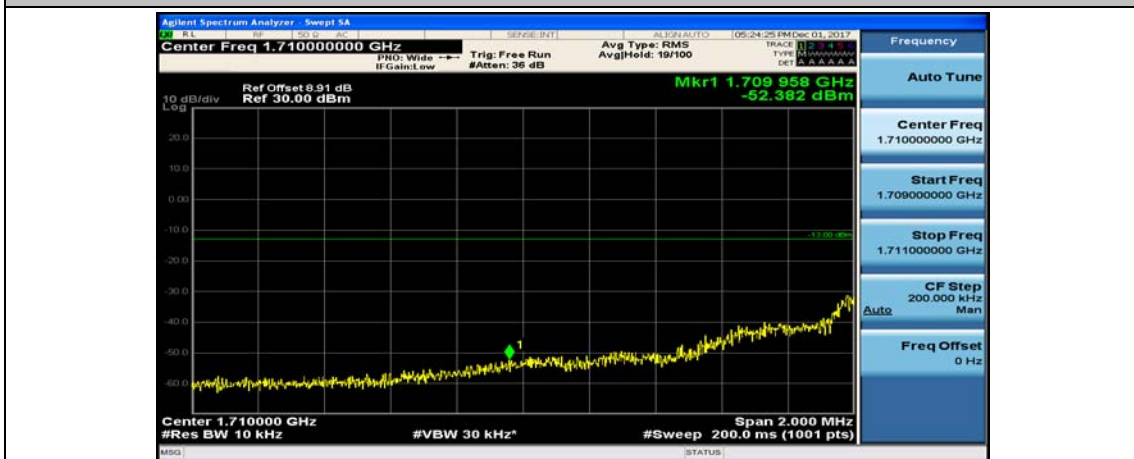

(Channel Bandwidth: 1.4 MHz)_HCH_16QAM_6RB#0

Channel Bandwidth: 3 MHz

(Channel Bandwidth: 3 MHz)_LCH_QPSK_1RB#0

(Channel Bandwidth: 3 MHz)_LCH_QPSK_1RB#7

(Channel Bandwidth: 3 MHz)_LCH_QPSK_1RB#14

(Channel Bandwidth: 3 MHz)_LCH_QPSK_8RB#0