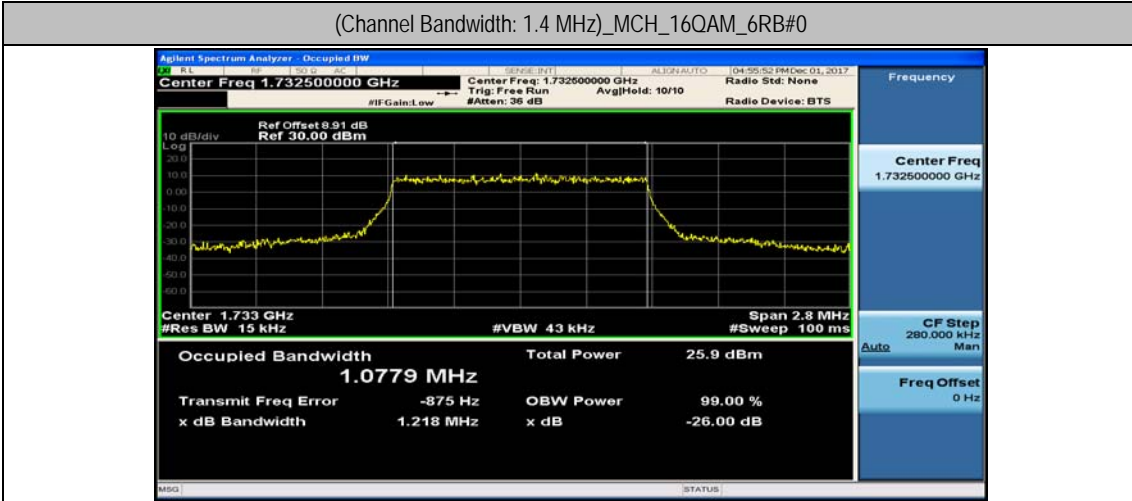

(Channel Bandwidth: 1.4 MHz)_LCH_16QAM_6RB#0

(Channel Bandwidth: 1.4 MHz)_MCH_16QAM_6RB#0

(Channel Bandwidth: 1.4 MHz)_HCH_16QAM_6RB#0

Channel Bandwidth: 3 MHz

(Channel Bandwidth: 3 MHz)_LCH_16QAM_15RB#0

(Channel Bandwidth: 3 MHz)_MCH_16QAM_15RB#0

(Channel Bandwidth: 3 MHz)_HCH_16QAM_15RB#0

Channel Bandwidth: 5 MHz

(Channel Bandwidth: 5 MHz)_LCH_16QAM_25RB#0

(Channel Bandwidth: 5 MHz)_MCH_16QAM_25RB#0

(Channel Bandwidth: 5 MHz)_HCH_16QAM_25RB#0

Channel Bandwidth: 10 MHz