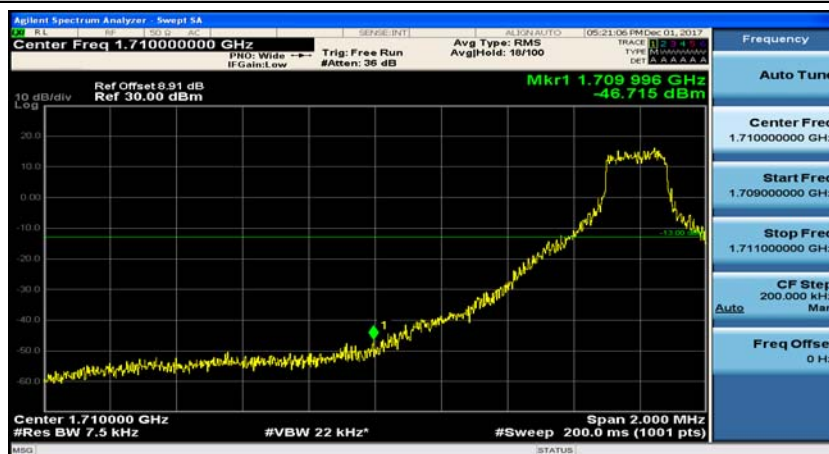

(Channel Bandwidth:20 MHz)_MCH_16QAM_100RB#0

(Channel Bandwidth:20 MHz)_HCH_16QAM_100RB#0

Appendix D: Band Edge

Test Graphs

Channel Bandwidth: 1.4 MHz

(Channel Bandwidth: 1.4 MHz)_LCH_QPSK_1RB#0

(Channel Bandwidth: 1.4 MHz)_LCH_QPSK_1RB#3