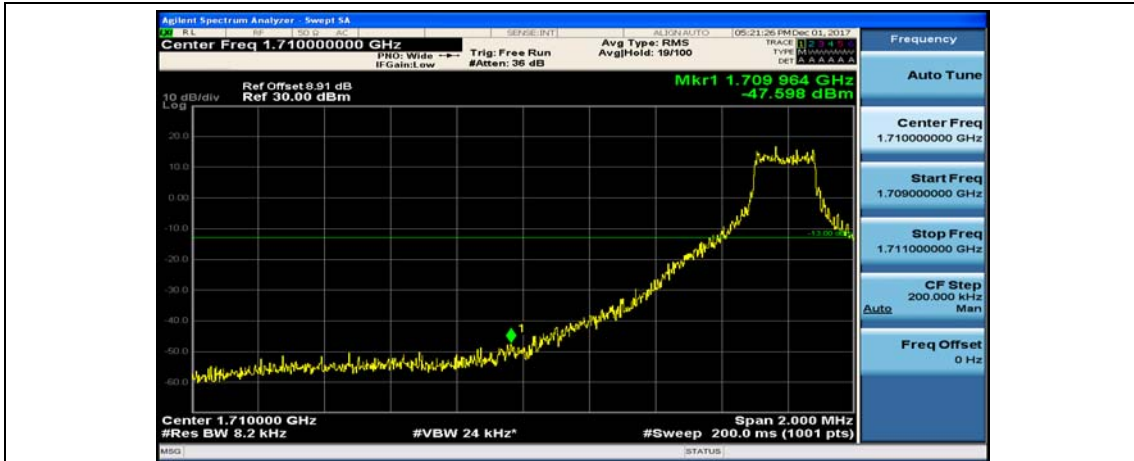

(Channel Bandwidth: 1.4 MHz)_HCH_QPSK_3RB#3

(Channel Bandwidth: 1.4 MHz)_HCH_QPSK_6RB#0

(Channel Bandwidth: 1.4 MHz)_LCH_16QAM_1RB#0

(Channel Bandwidth: 1.4 MHz)_LCH_16QAM_1RB#3

(Channel Bandwidth: 1.4 MHz)_LCH_16QAM_1RB#5