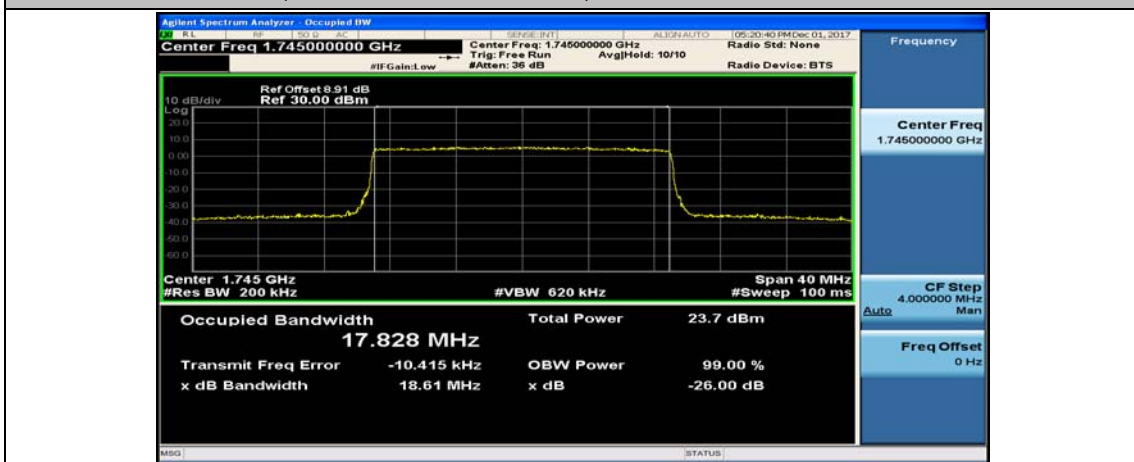

(Channel Bandwidth:20 MHz)_HCH_16QAM_100RB#0