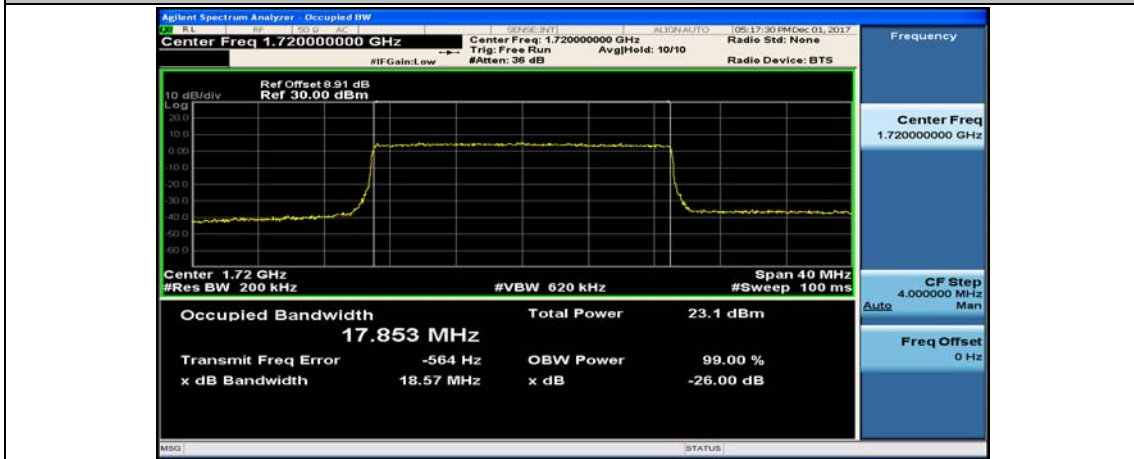

(Channel Bandwidth:15 MHz)_HCH_16QAM_75RB#0

Channel Bandwidth: 20 MHz

(Channel Bandwidth:20 MHz)_LCH_QPSK_100RB#0

(Channel Bandwidth:20 MHz)_MCH_QPSK_100RB#0

(Channel Bandwidth:20 MHz)_HCH_QPSK_100RB#0

(Channel Bandwidth:20 MHz)_LCH_16QAM_100RB#0