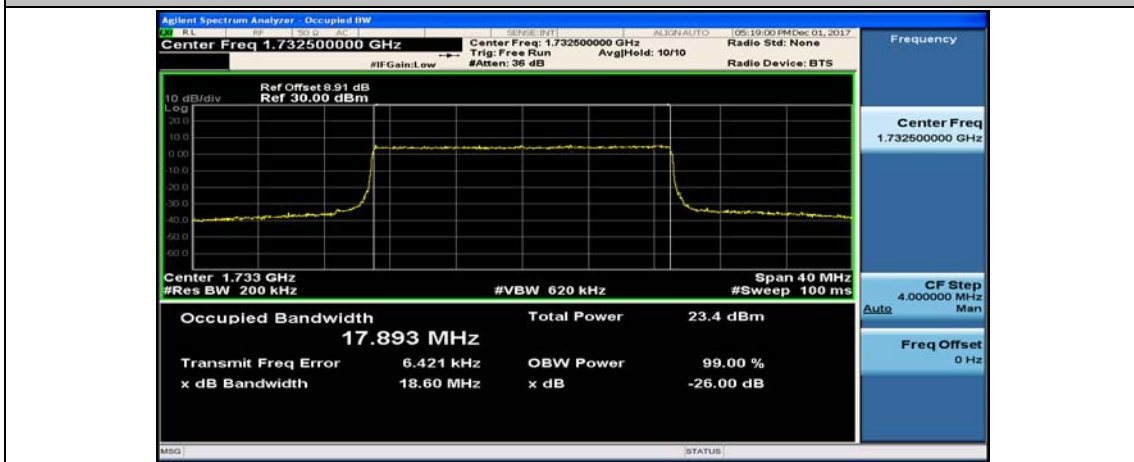

(Channel Bandwidth:20 MHz)_MCH_16QAM_100RB#0