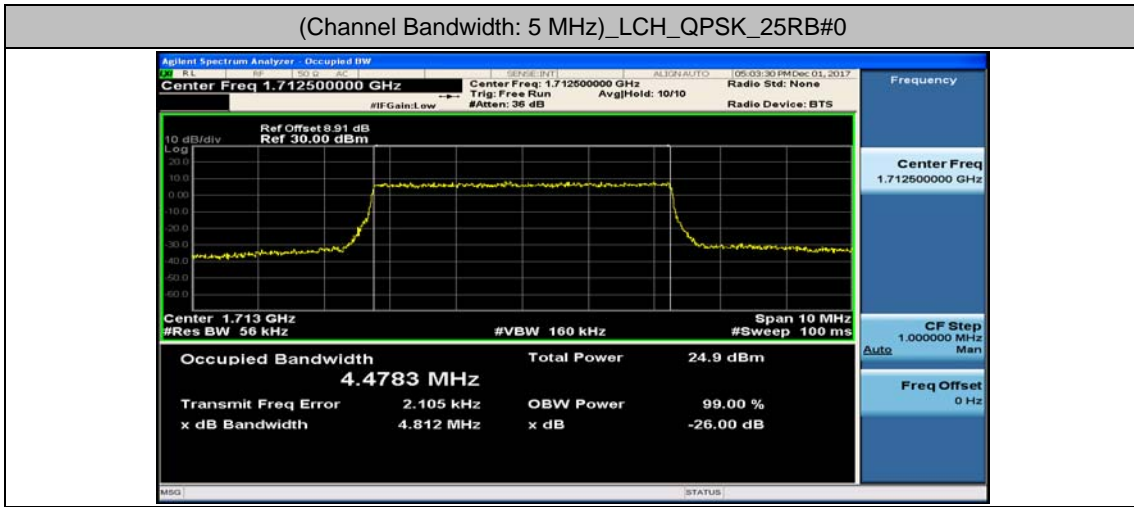

Channel Bandwidth: 5 MHz