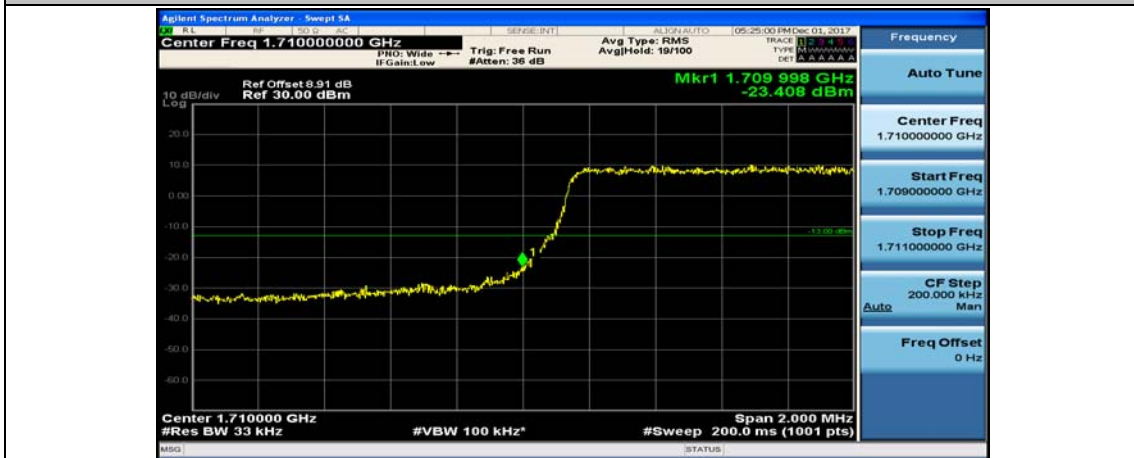

(Channel Bandwidth: 1.4 MHz)_HCH_16QAM_6RB#0

Channel Bandwidth: 3 MHz

(Channel Bandwidth: 3 MHz)_LCH_QPSK_1RB#0

(Channel Bandwidth: 3 MHz)_LCH_QPSK_1RB#7

(Channel Bandwidth: 3 MHz)_LCH_QPSK_1RB#14

(Channel Bandwidth: 3 MHz)_LCH_QPSK_8RB#0