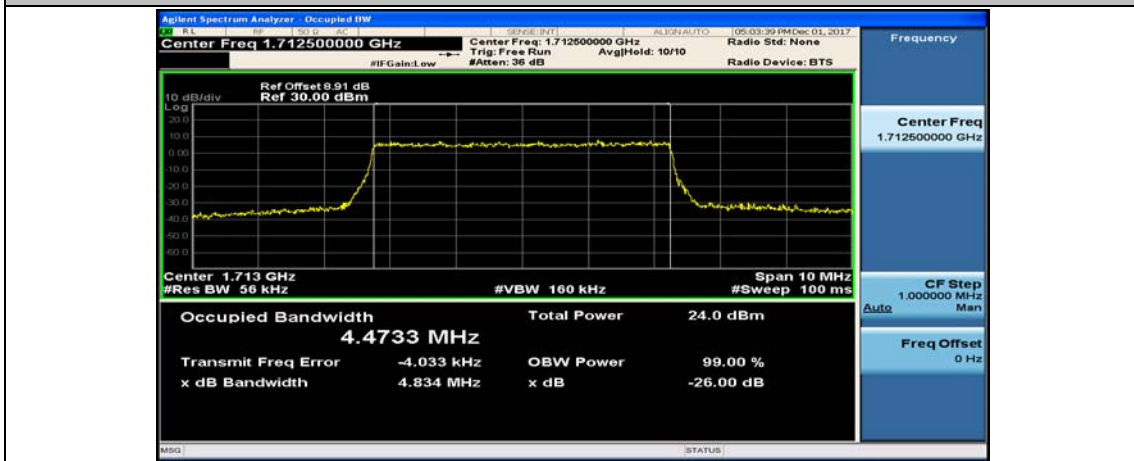

(Channel Bandwidth: 1.4 MHz)_LCH_16QAM_6RB#0

(Channel Bandwidth: 1.4 MHz)_MCH_16QAM_6RB#0

(Channel Bandwidth: 1.4 MHz)_HCH_16QAM_6RB#0

Channel Bandwidth: 3 MHz

(Channel Bandwidth: 3 MHz)_LCH_16QAM_15RB#0

(Channel Bandwidth: 3 MHz)_MCH_16QAM_15RB#0

(Channel Bandwidth: 3 MHz)_HCH_16QAM_15RB#0

Channel Bandwidth: 5 MHz

(Channel Bandwidth: 5 MHz)_LCH_16QAM_25RB#0

(Channel Bandwidth: 5 MHz)_MCH_16QAM_25RB#0

(Channel Bandwidth: 5 MHz)_HCH_16QAM_25RB#0

Channel Bandwidth: 10 MHz