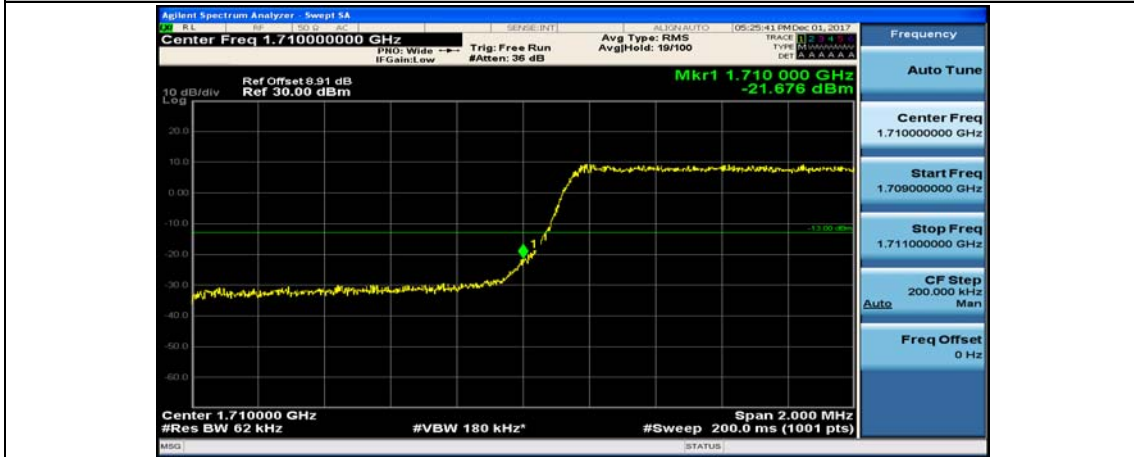

(Channel Bandwidth: 3 MHz)_LCH_QPSK_15RB#0