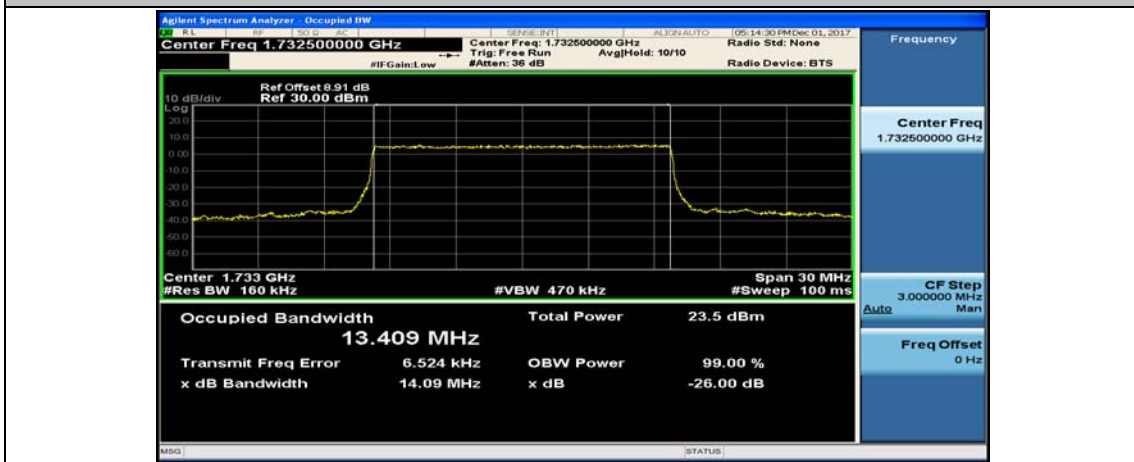

Channel Bandwidth: 10 MHz_LCH_16QAM_50RB#0

Channel Bandwidth: 10 MHz_MCH_16QAM_50RB#0

Channel Bandwidth: 10 MHz_HCH_16QAM_50RB#0

Channel Bandwidth: 15 MHz

(Channel Bandwidth:15 MHz)_LCH_16QAM_75RB#0

(Channel Bandwidth:15 MHz)_MCH_16QAM_75RB#0

(Channel Bandwidth:15 MHz)_HCH_16QAM_75RB#0

Channel Bandwidth: 20 MHz

(Channel Bandwidth:20 MHz)_LCH_QPSK_100RB#0

(Channel Bandwidth:20 MHz)_MCH_QPSK_100RB#0

(Channel Bandwidth:20 MHz)_HCH_QPSK_100RB#0

(Channel Bandwidth:20 MHz)_LCH_16QAM_100RB#0