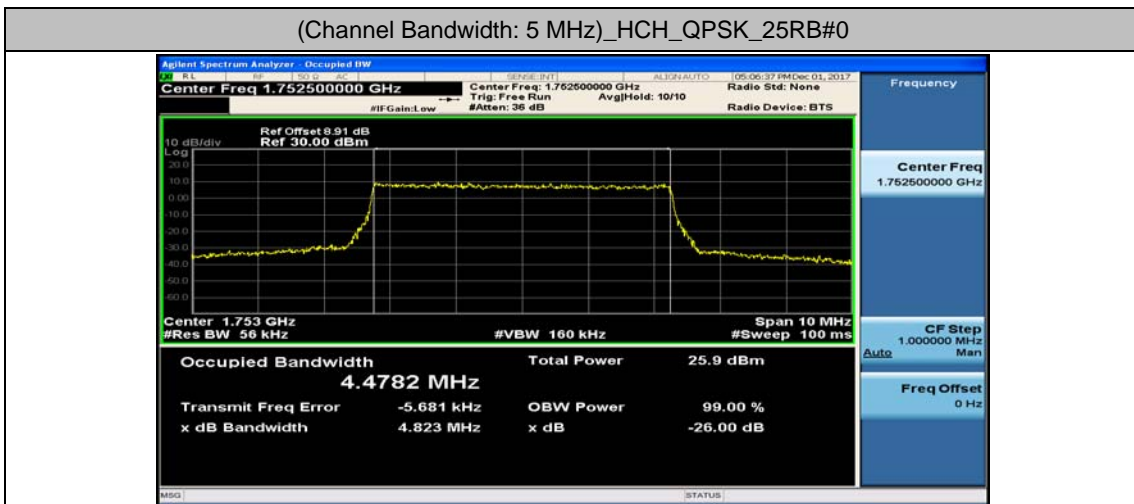

(Channel Bandwidth: 1.4 MHz)_LCH_16QAM_6RB#0

(Channel Bandwidth: 1.4 MHz)_MCH_16QAM_6RB#0

(Channel Bandwidth: 1.4 MHz)_HCH_16QAM_6RB#0

Channel Bandwidth: 3 MHz

(Channel Bandwidth: 3 MHz)_LCH_16QAM_15RB#0

(Channel Bandwidth: 3 MHz)_MCH_16QAM_15RB#0

(Channel Bandwidth: 3 MHz)_HCH_16QAM_15RB#0

Channel Bandwidth: 5 MHz

(Channel Bandwidth: 5 MHz)_LCH_16QAM_25RB#0

(Channel Bandwidth: 5 MHz)_MCH_16QAM_25RB#0

(Channel Bandwidth: 5 MHz)_HCH_16QAM_25RB#0

Channel Bandwidth: 10 MHz