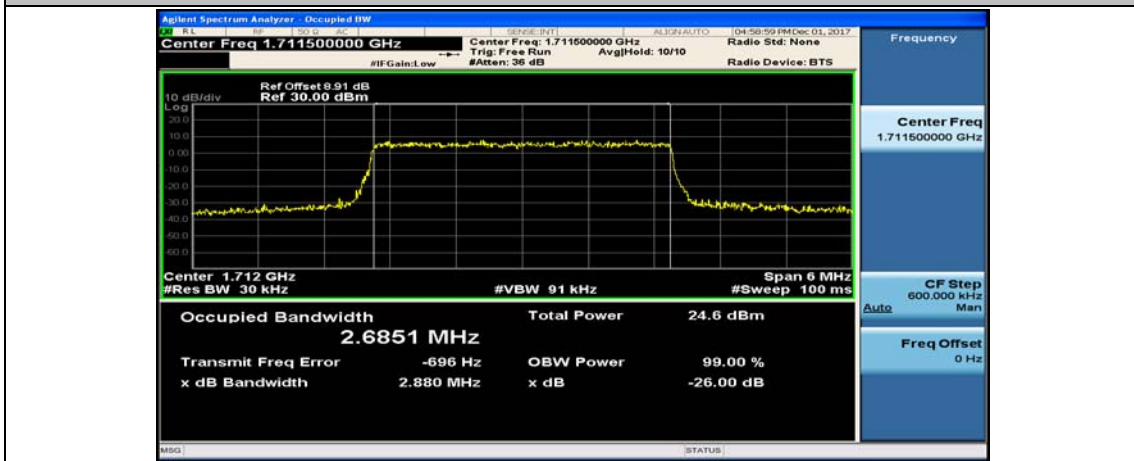

(Channel Bandwidth: 1.4 MHz)_LCH_16QAM_6RB#0

(Channel Bandwidth: 1.4 MHz)_MCH_16QAM_6RB#0

(Channel Bandwidth: 1.4 MHz)_HCH_16QAM_6RB#0

Channel Bandwidth: 3 MHz

(Channel Bandwidth: 3 MHz)_LCH_16QAM_15RB#0

(Channel Bandwidth: 3 MHz)_MCH_16QAM_15RB#0

(Channel Bandwidth: 3 MHz)_HCH_16QAM_15RB#0

Channel Bandwidth: 5 MHz

(Channel Bandwidth: 5 MHz)_LCH_16QAM_25RB#0

(Channel Bandwidth: 5 MHz)_MCH_16QAM_25RB#0

(Channel Bandwidth: 5 MHz)_HCH_16QAM_25RB#0

Channel Bandwidth: 10 MHz