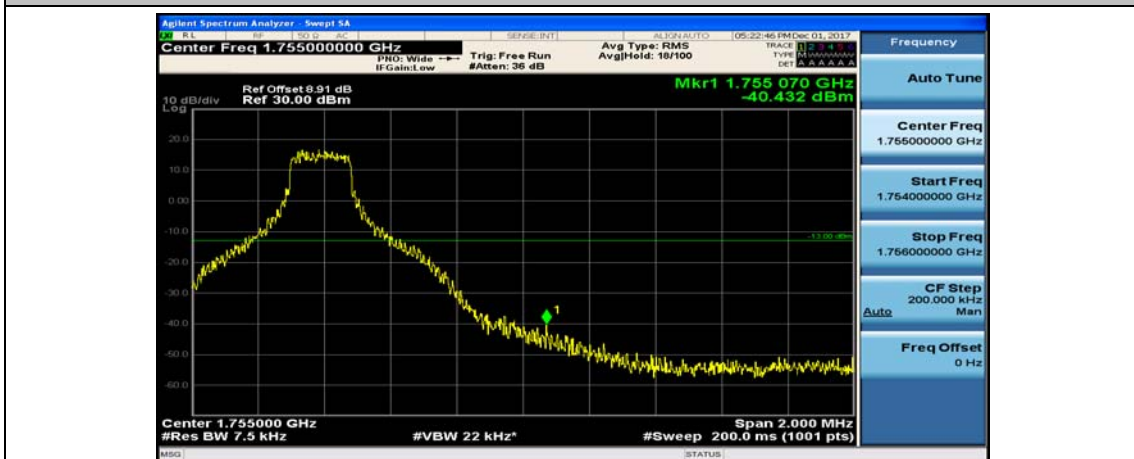

(Channel Bandwidth: 1.4 MHz)_HCH_QPSK_1RB#3