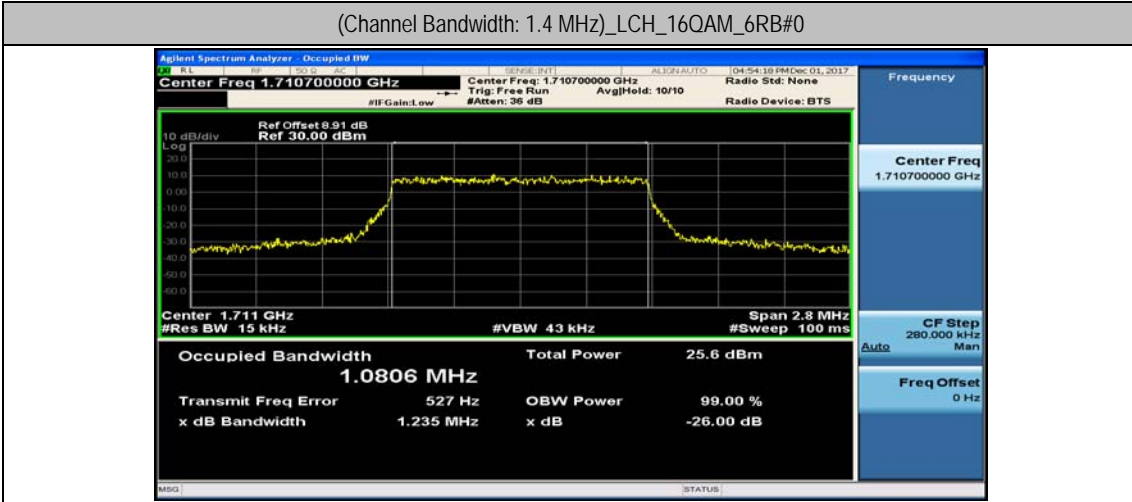

(Channel Bandwidth: 1.4 MHz)_LCH_16QAM_6RB#0

(Channel Bandwidth: 1.4 MHz)_MCH_16QAM_6RB#0

(Channel Bandwidth: 1.4 MHz)_HCH_16QAM_6RB#0

Channel Bandwidth: 3 MHz

(Channel Bandwidth: 3 MHz)_LCH_16QAM_15RB#0

(Channel Bandwidth: 3 MHz)_MCH_16QAM_15RB#0