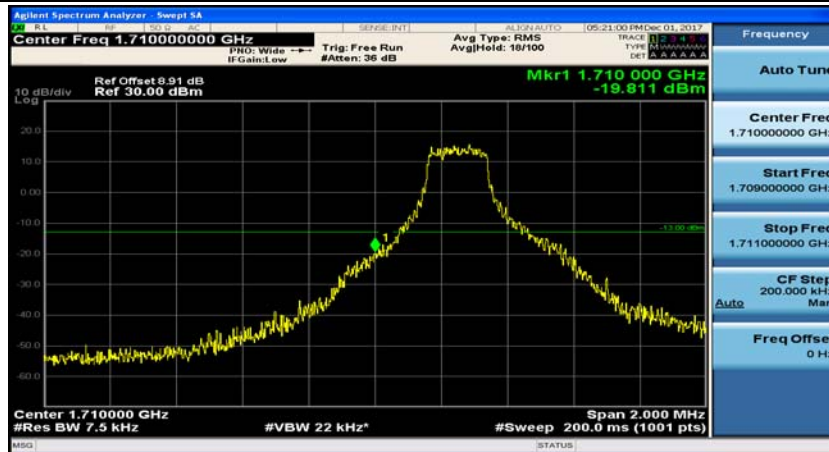

(Channel Bandwidth:20 MHz)_MCH_16QAM_100RB#0

(Channel Bandwidth:20 MHz)_HCH_16QAM_100RB#0

Appendix D: Band Edge

Test Graphs

Channel Bandwidth: 1.4 MHz

(Channel Bandwidth: 1.4 MHz)_LCH_QPSK_1RB#0

(Channel Bandwidth: 1.4 MHz)_LCH_QPSK_1RB#3