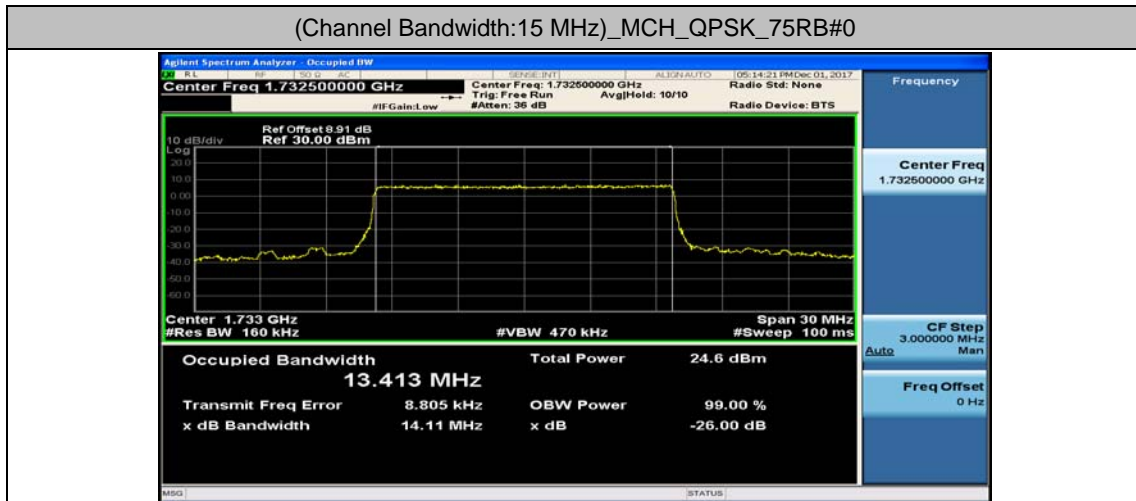

Channel Bandwidth: 10 MHz_LCH_16QAM_50RB#0

Channel Bandwidth: 10 MHz_MCH_16QAM_50RB#0

Channel Bandwidth: 10 MHz_HCH_16QAM_50RB#0

Channel Bandwidth: 15 MHz

(Channel Bandwidth:15 MHz)_LCH_16QAM_75RB#0

(Channel Bandwidth:15 MHz)_MCH_16QAM_75RB#0

(Channel Bandwidth:15 MHz)_HCH_16QAM_75RB#0

Channel Bandwidth: 20 MHz

(Channel Bandwidth:20 MHz)_LCH_QPSK_100RB#0

(Channel Bandwidth:20 MHz)_MCH_QPSK_100RB#0

(Channel Bandwidth:20 MHz)_HCH_QPSK_100RB#0

(Channel Bandwidth:20 MHz)_LCH_16QAM_100RB#0