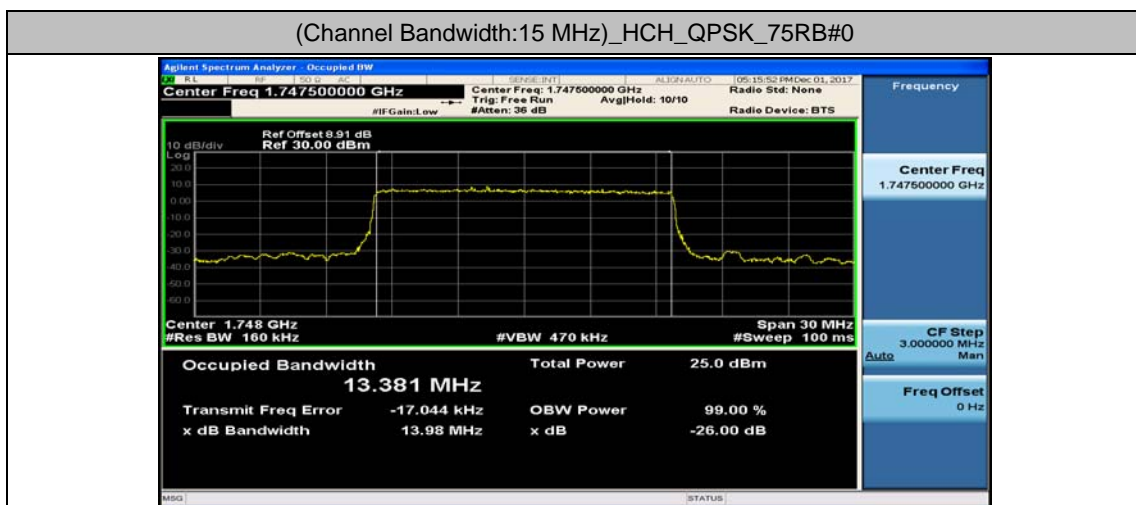

Channel Bandwidth: 10 MHz_LCH_16QAM_50RB#0

Channel Bandwidth: 10 MHz_MCH_16QAM_50RB#0

Channel Bandwidth: 10 MHz_HCH_16QAM_50RB#0

Channel Bandwidth: 15 MHz

(Channel Bandwidth:15 MHz)_LCH_16QAM_75RB#0

(Channel Bandwidth:15 MHz)_MCH_16QAM_75RB#0

(Channel Bandwidth:15 MHz)_HCH_16QAM_75RB#0

Channel Bandwidth: 20 MHz

(Channel Bandwidth:20 MHz)_LCH_QPSK_100RB#0

(Channel Bandwidth:20 MHz)_MCH_QPSK_100RB#0

(Channel Bandwidth:20 MHz)_HCH_QPSK_100RB#0

(Channel Bandwidth:20 MHz)_LCH_16QAM_100RB#0