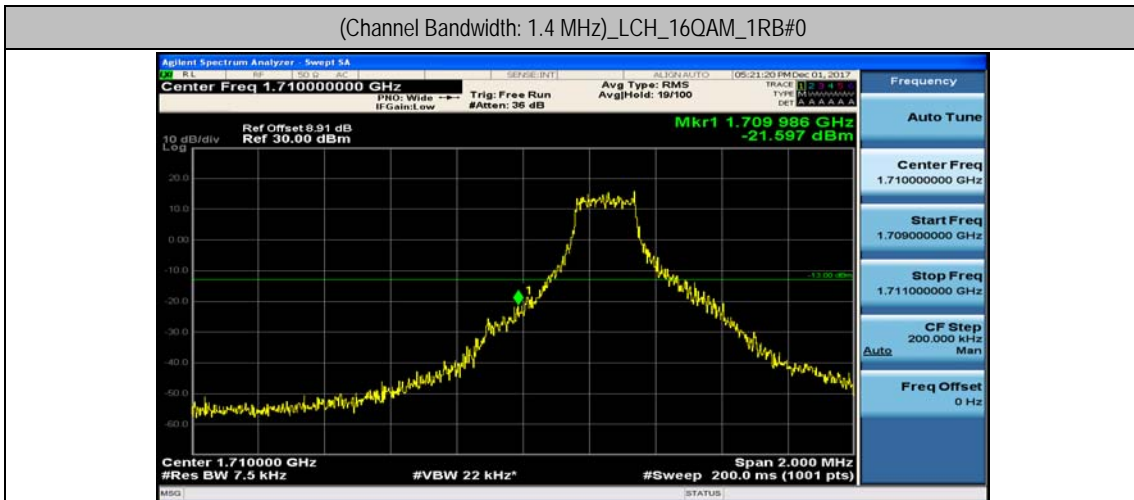

(Channel Bandwidth: 1.4 MHz)_LCH_16QAM_1RB#0