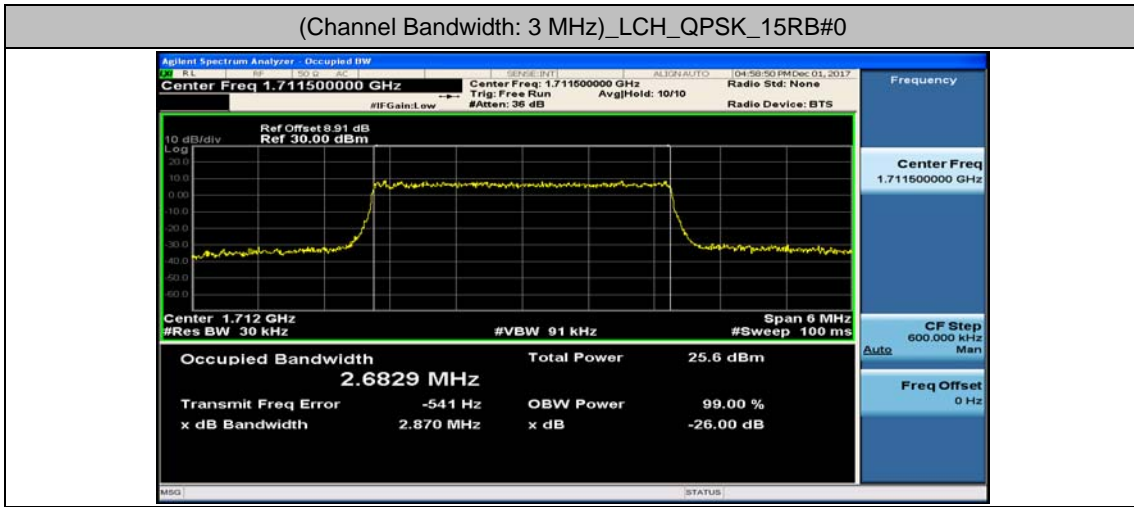

(Channel Bandwidth: 1.4 MHz)_LCH_16QAM_6RB#0

(Channel Bandwidth: 1.4 MHz)_MCH_16QAM_6RB#0

(Channel Bandwidth: 1.4 MHz)_HCH_16QAM_6RB#0

Channel Bandwidth: 3 MHz

(Channel Bandwidth: 3 MHz)_LCH_16QAM_15RB#0

(Channel Bandwidth: 3 MHz)_MCH_16QAM_15RB#0