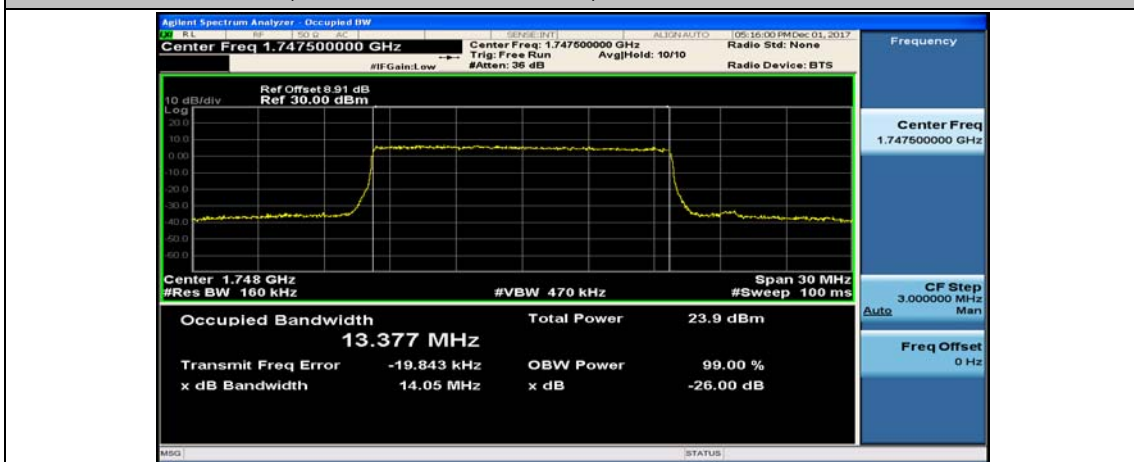

Channel Bandwidth: 10 MHz_LCH_16QAM_50RB#0

Channel Bandwidth: 10 MHz_MCH_16QAM_50RB#0

Channel Bandwidth: 10 MHz_HCH_16QAM_50RB#0

Channel Bandwidth: 15 MHz

(Channel Bandwidth:15 MHz)_LCH_16QAM_75RB#0

(Channel Bandwidth:15 MHz)_MCH_16QAM_75RB#0

(Channel Bandwidth:15 MHz)_HCH_16QAM_75RB#0

Channel Bandwidth: 20 MHz

(Channel Bandwidth:20 MHz)_LCH_QPSK_100RB#0

(Channel Bandwidth:20 MHz)_MCH_QPSK_100RB#0

(Channel Bandwidth:20 MHz)_HCH_QPSK_100RB#0

(Channel Bandwidth:20 MHz)_LCH_16QAM_100RB#0