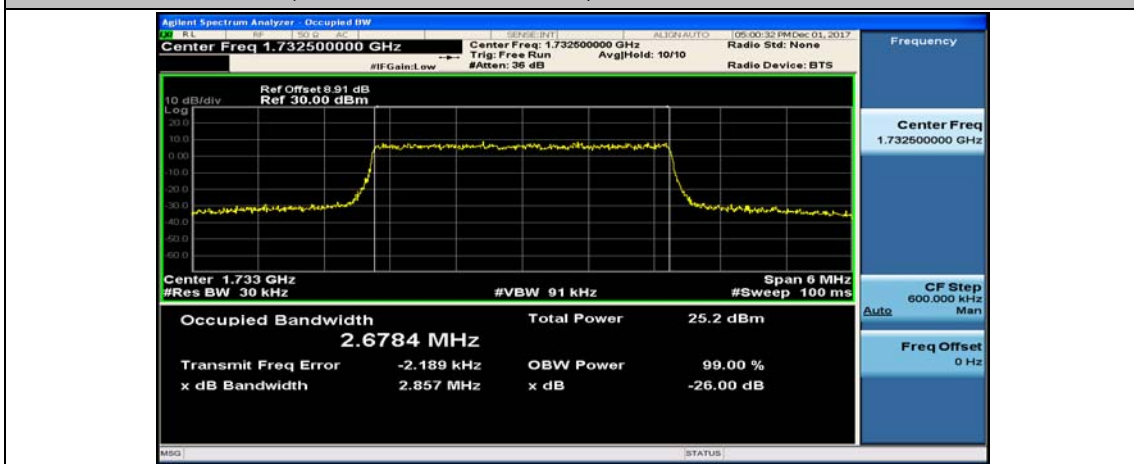

(Channel Bandwidth: 1.4 MHz)_LCH_16QAM_6RB#0

(Channel Bandwidth: 1.4 MHz)_MCH_16QAM_6RB#0

(Channel Bandwidth: 1.4 MHz)_HCH_16QAM_6RB#0

Channel Bandwidth: 3 MHz

(Channel Bandwidth: 3 MHz)_LCH_16QAM_15RB#0

(Channel Bandwidth: 3 MHz)_MCH_16QAM_15RB#0