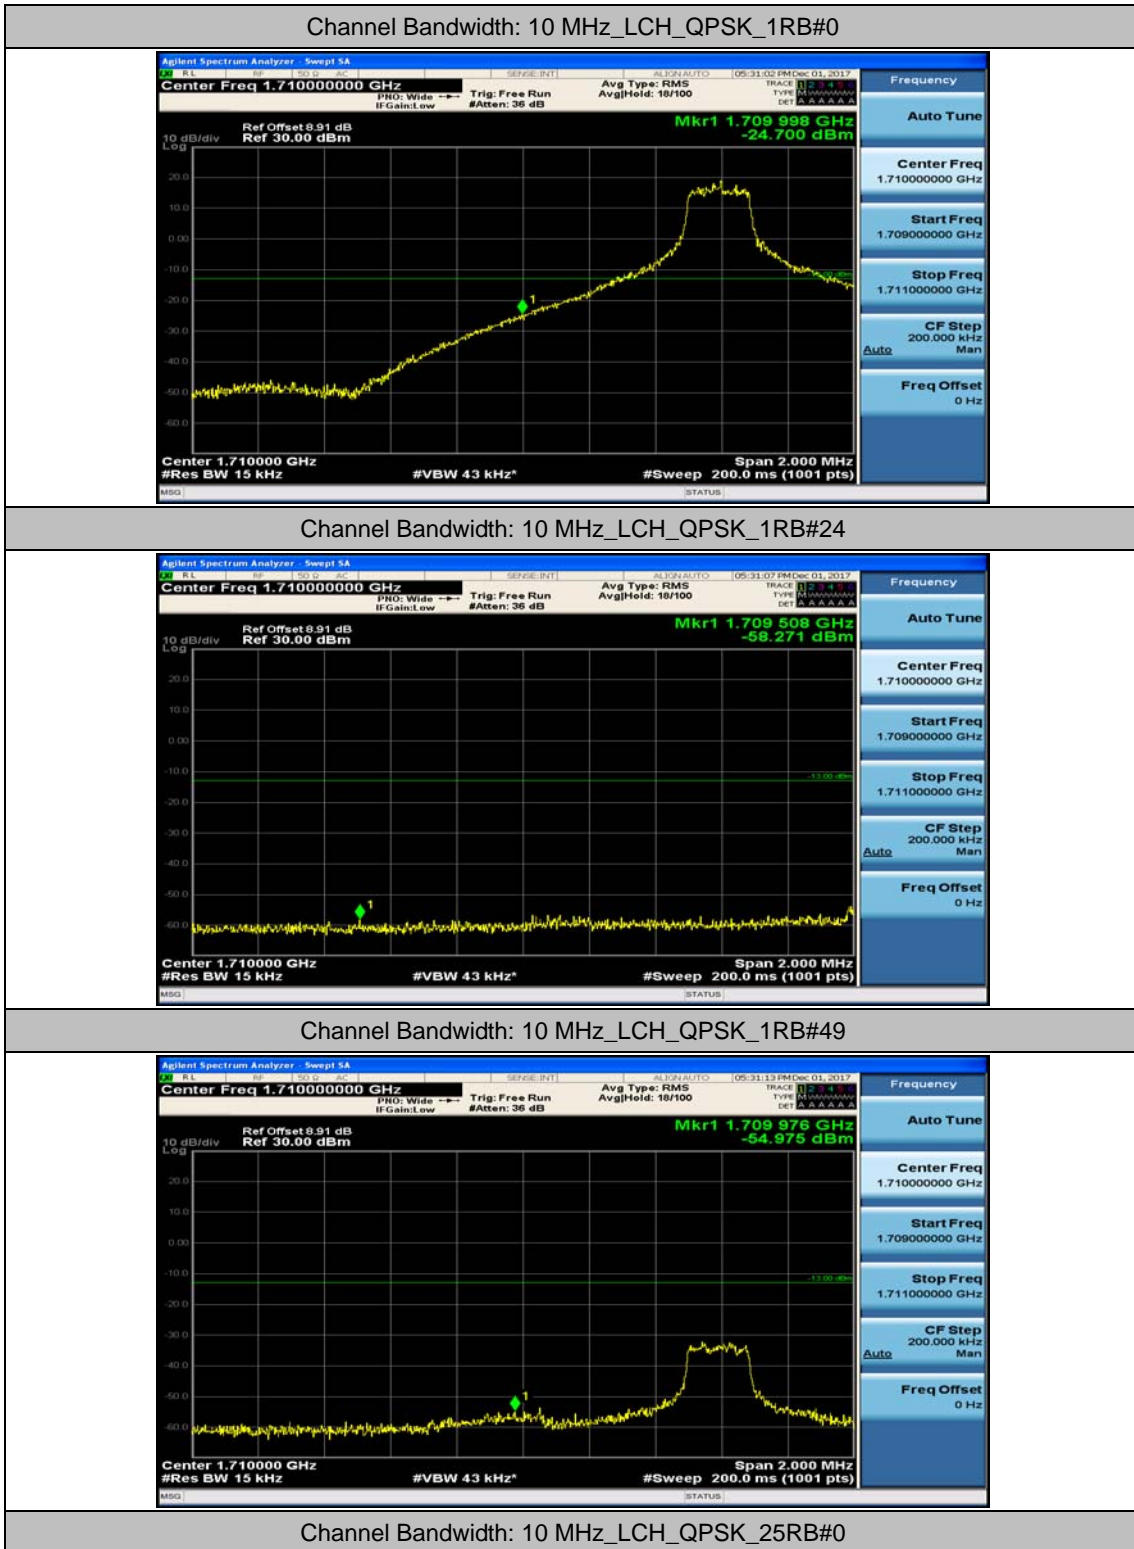

(Channel Bandwidth: 5 MHz)_HCH_16QAM_12RB#6

(Channel Bandwidth: 5 MHz)_HCH_16QAM_12RB#13

(Channel Bandwidth: 5 MHz)_HCH_16QAM_25RB#0

Channel Bandwidth: 10 MHz

Channel Bandwidth: 10 MHz_LCH_QPSK_25RB#12

Channel Bandwidth: 10 MHz_LCH_QPSK_25RB#25