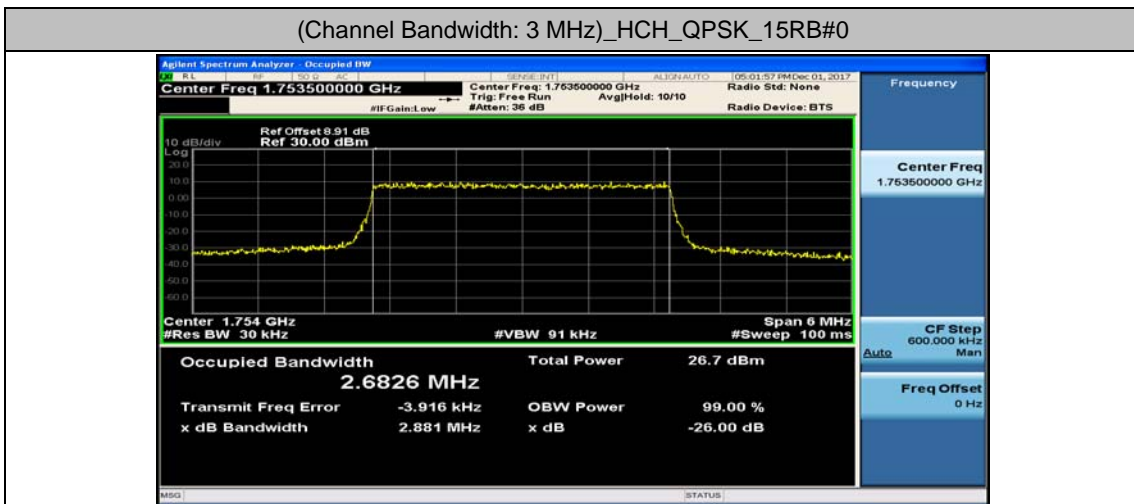

(Channel Bandwidth: 1.4 MHz)_LCH_16QAM_6RB#0

(Channel Bandwidth: 1.4 MHz)_MCH_16QAM_6RB#0

(Channel Bandwidth: 1.4 MHz)_HCH_16QAM_6RB#0

Channel Bandwidth: 3 MHz

(Channel Bandwidth: 3 MHz)_LCH_16QAM_15RB#0

(Channel Bandwidth: 3 MHz)_MCH_16QAM_15RB#0