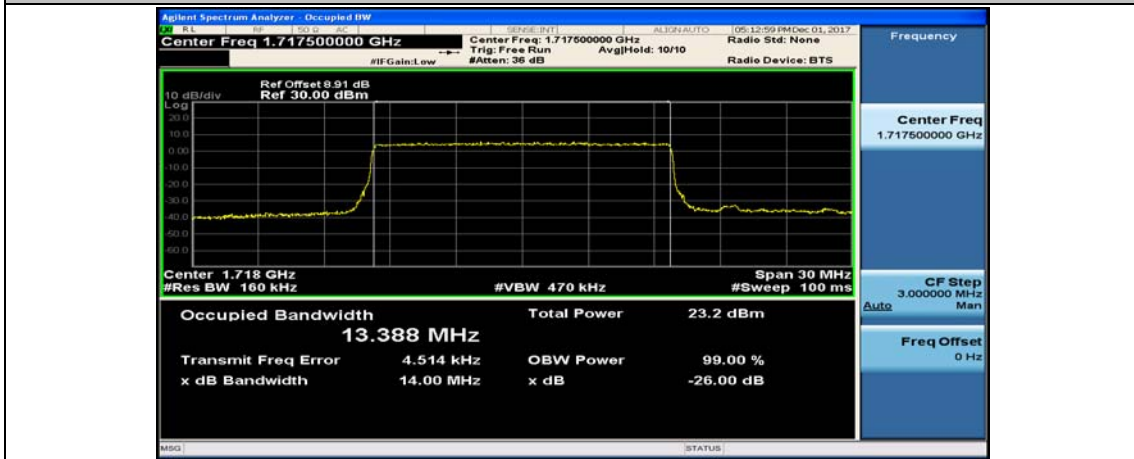

Channel Bandwidth: 10 MHz_LCH_16QAM_50RB#0

Channel Bandwidth: 10 MHz_MCH_16QAM_50RB#0

Channel Bandwidth: 10 MHz_HCH_16QAM_50RB#0

Channel Bandwidth: 15 MHz

(Channel Bandwidth:15 MHz)_LCH_16QAM_75RB#0

(Channel Bandwidth:15 MHz)_MCH_16QAM_75RB#0

(Channel Bandwidth:15 MHz)_HCH_16QAM_75RB#0

Channel Bandwidth: 20 MHz

(Channel Bandwidth:20 MHz)_LCH_QPSK_100RB#0

(Channel Bandwidth:20 MHz)_MCH_QPSK_100RB#0

(Channel Bandwidth:20 MHz)_HCH_QPSK_100RB#0

(Channel Bandwidth:20 MHz)_LCH_16QAM_100RB#0