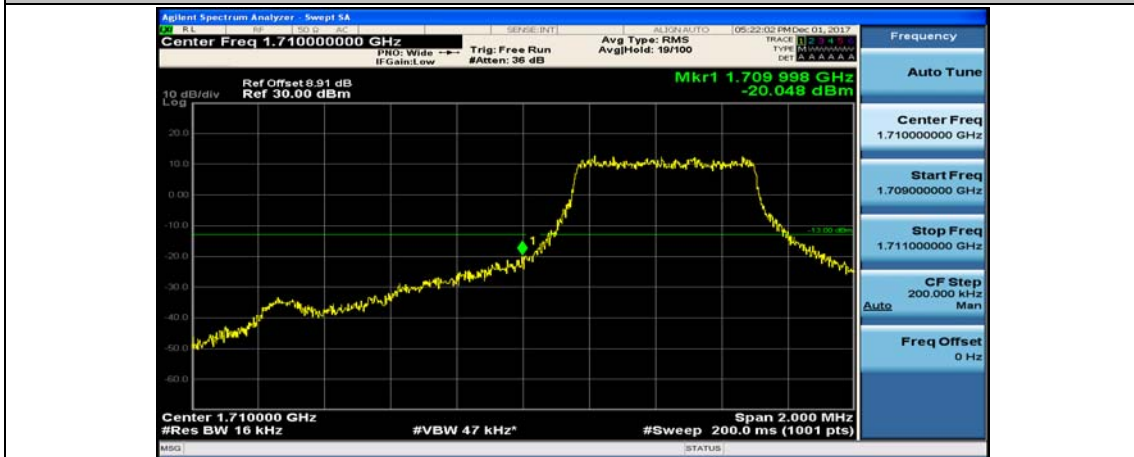

(Channel Bandwidth: 1.4 MHz)_LCH_16QAM_3RB#0