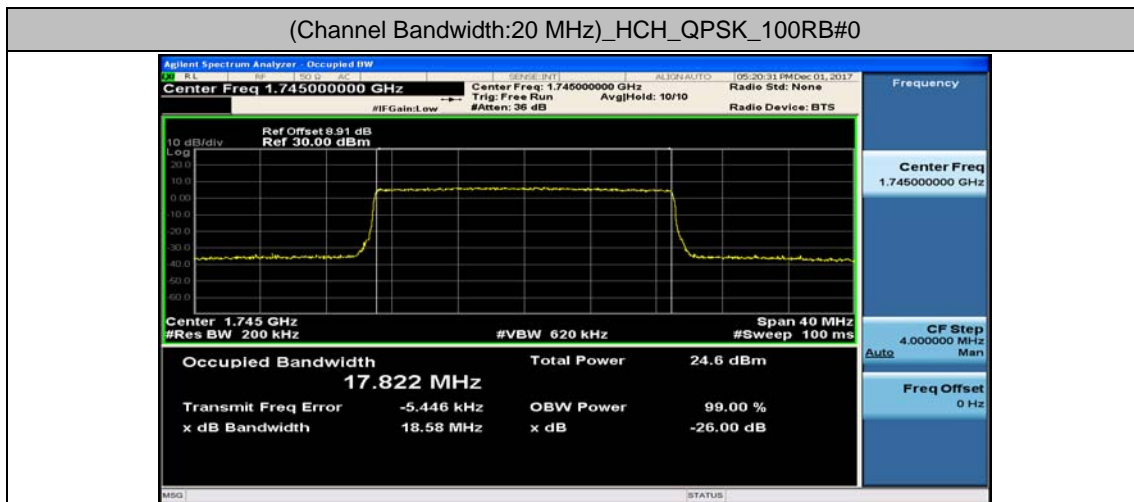

(Channel Bandwidth:15 MHz)_HCH_16QAM_75RB#0

Channel Bandwidth: 20 MHz

(Channel Bandwidth:20 MHz)_LCH_QPSK_100RB#0

(Channel Bandwidth:20 MHz)_MCH_QPSK_100RB#0

(Channel Bandwidth:20 MHz)_HCH_QPSK_100RB#0

(Channel Bandwidth:20 MHz)_LCH_16QAM_100RB#0