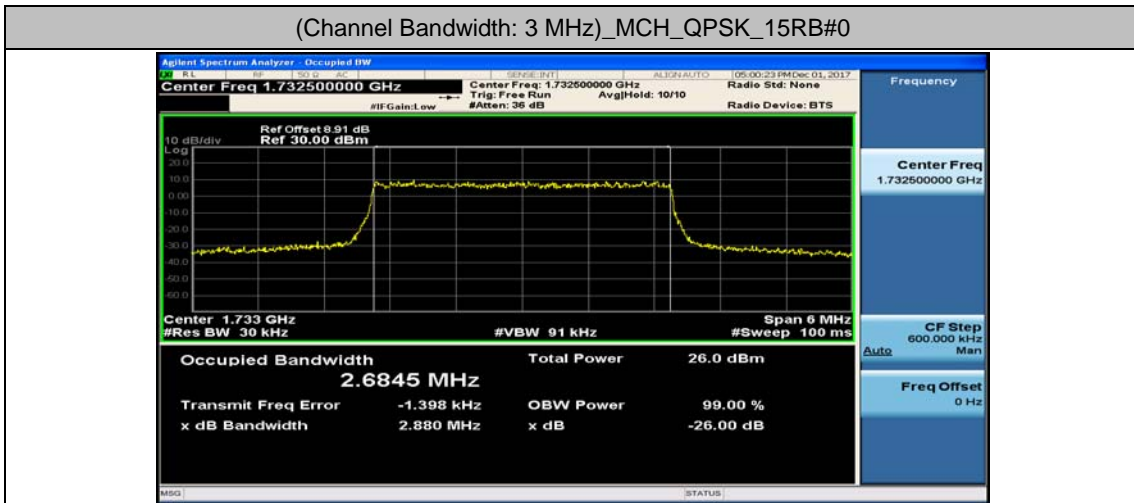

(Channel Bandwidth: 1.4 MHz)_LCH_16QAM_6RB#0

(Channel Bandwidth: 1.4 MHz)_MCH_16QAM_6RB#0

(Channel Bandwidth: 1.4 MHz)_HCH_16QAM_6RB#0

Channel Bandwidth: 3 MHz

(Channel Bandwidth: 3 MHz)_LCH_16QAM_15RB#0

(Channel Bandwidth: 3 MHz)_MCH_16QAM_15RB#0