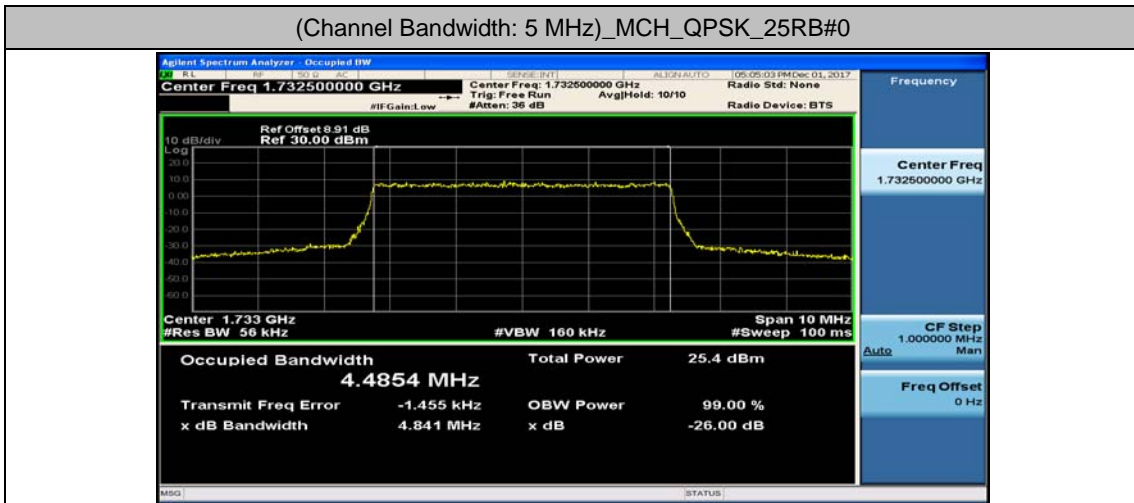

Channel Bandwidth: 5 MHz