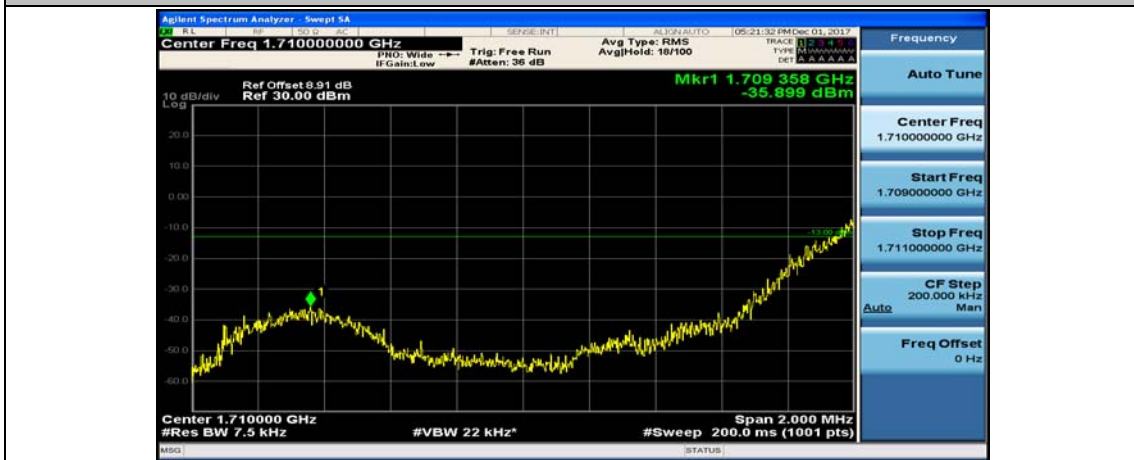

(Channel Bandwidth: 1.4 MHz)_HCH_QPSK_3RB#3

(Channel Bandwidth: 1.4 MHz)_HCH_QPSK_6RB#0

(Channel Bandwidth: 1.4 MHz)_LCH_16QAM_1RB#0

(Channel Bandwidth: 1.4 MHz)_LCH_16QAM_1RB#3

(Channel Bandwidth: 1.4 MHz)_LCH_16QAM_1RB#5