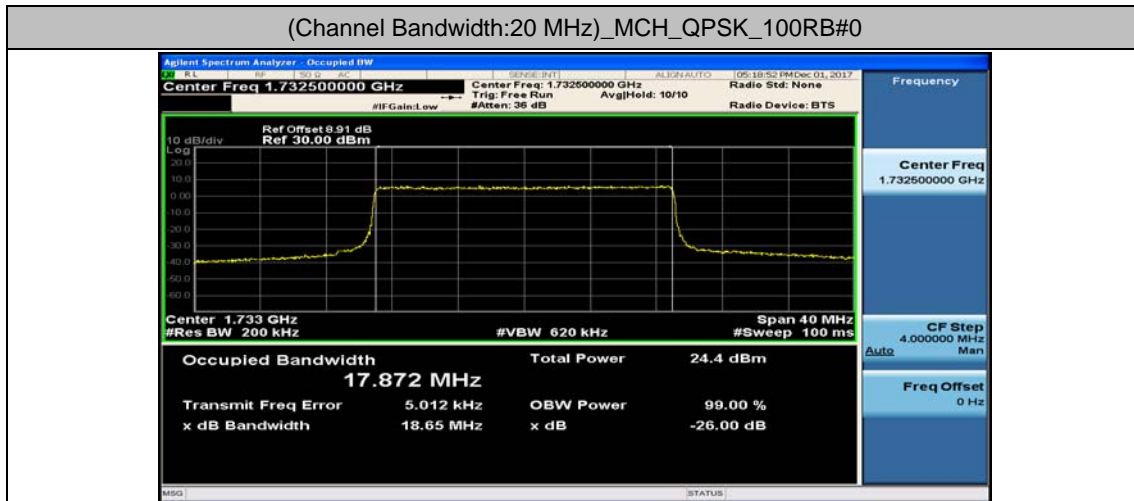

(Channel Bandwidth:15 MHz)_HCH_16QAM_75RB#0

Channel Bandwidth: 20 MHz

(Channel Bandwidth:20 MHz)_LCH_QPSK_100RB#0

(Channel Bandwidth:20 MHz)_MCH_QPSK_100RB#0

(Channel Bandwidth:20 MHz)_HCH_QPSK_100RB#0

(Channel Bandwidth:20 MHz)_LCH_16QAM_100RB#0