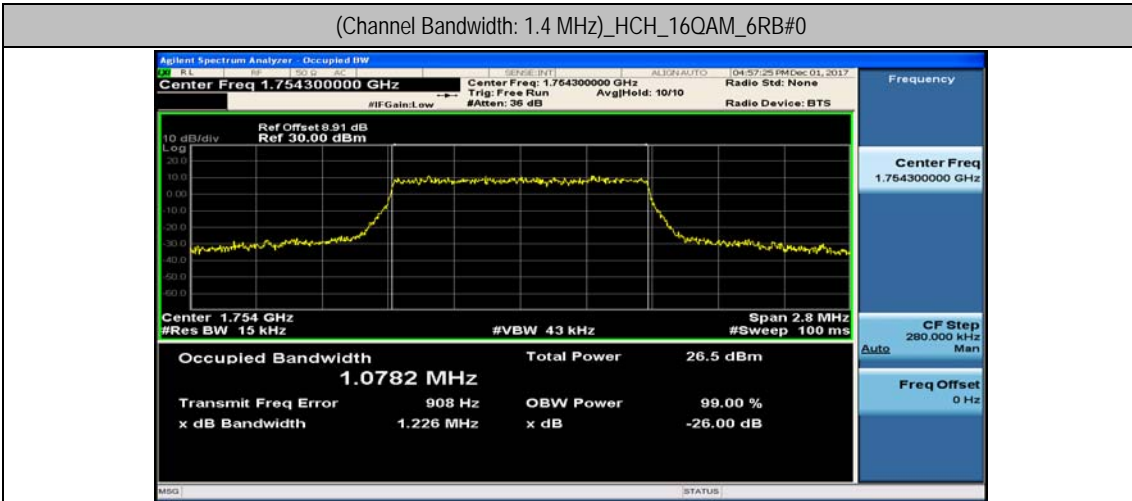

(Channel Bandwidth: 1.4 MHz)_LCH_16QAM_6RB#0

(Channel Bandwidth: 1.4 MHz)_MCH_16QAM_6RB#0

(Channel Bandwidth: 1.4 MHz)_HCH_16QAM_6RB#0

Channel Bandwidth: 3 MHz

(Channel Bandwidth: 3 MHz)_LCH_16QAM_15RB#0

(Channel Bandwidth: 3 MHz)_MCH_16QAM_15RB#0

(Channel Bandwidth: 3 MHz)_HCH_16QAM_15RB#0

Channel Bandwidth: 5 MHz

(Channel Bandwidth: 5 MHz)_LCH_16QAM_25RB#0

(Channel Bandwidth: 5 MHz)_MCH_16QAM_25RB#0

(Channel Bandwidth: 5 MHz)_HCH_16QAM_25RB#0

Channel Bandwidth: 10 MHz