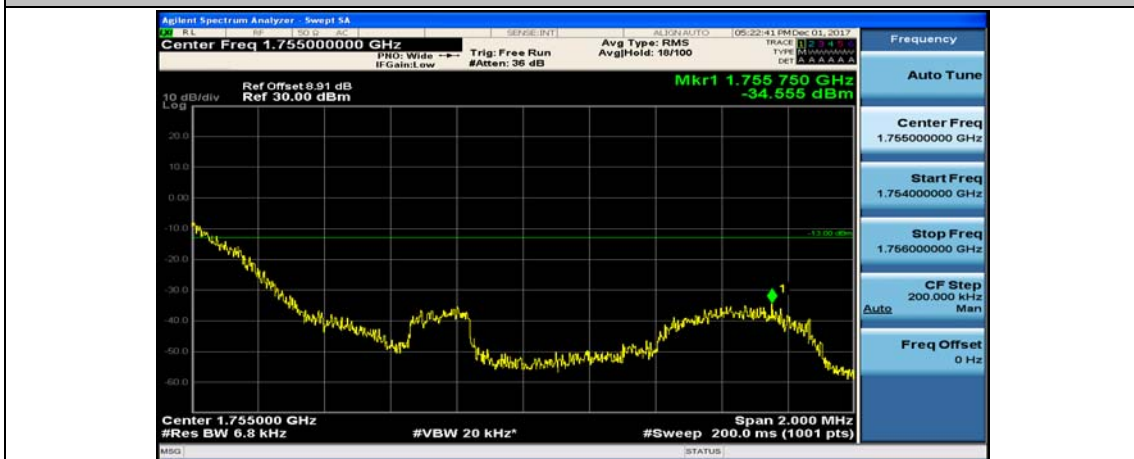

(Channel Bandwidth: 1.4 MHz)_HCH_QPSK_1RB#0