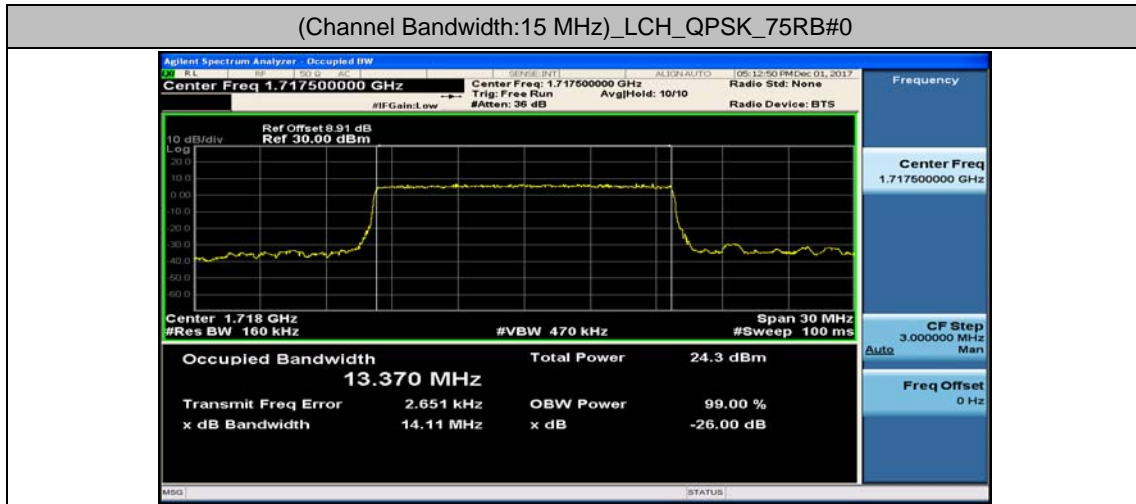

Channel Bandwidth: 10 MHz_LCH_16QAM_50RB#0

Channel Bandwidth: 10 MHz_MCH_16QAM_50RB#0

Channel Bandwidth: 10 MHz_HCH_16QAM_50RB#0

Channel Bandwidth: 15 MHz

(Channel Bandwidth:15 MHz)_LCH_16QAM_75RB#0

(Channel Bandwidth:15 MHz)_MCH_16QAM_75RB#0