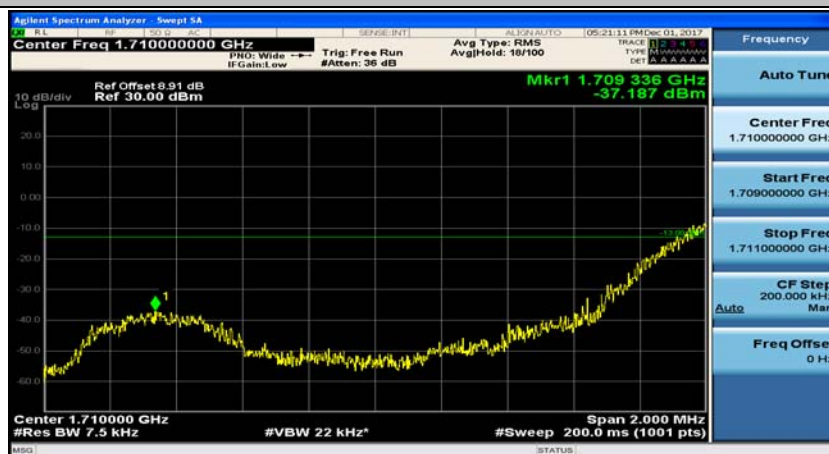

(Channel Bandwidth: 1.4 MHz)_LCH_QPSK_1RB#5