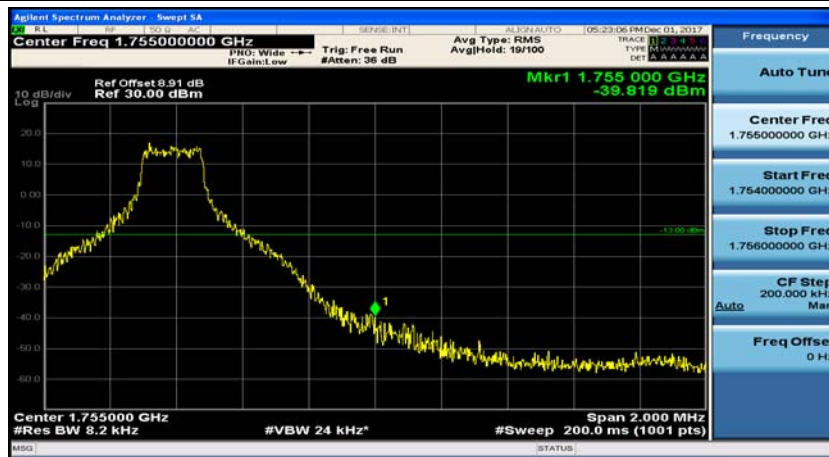

(Channel Bandwidth: 1.4 MHz)_HCH_16QAM_1RB#3