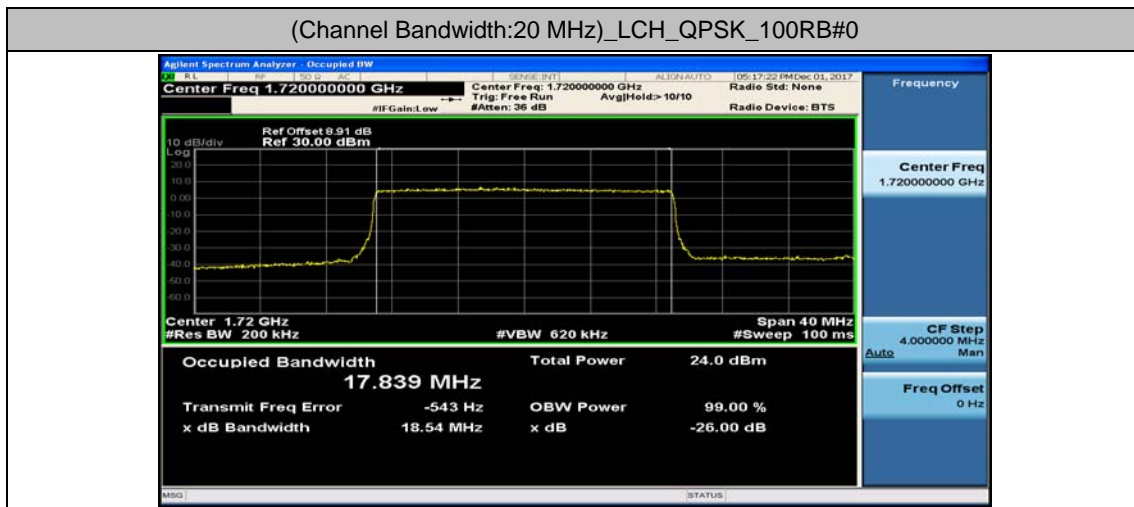

(Channel Bandwidth:20 MHz)_MCH_QPSK_100RB#0

Channel Bandwidth: 20 MHz

(Channel Bandwidth:20 MHz)_LCH_QPSK_100RB#0