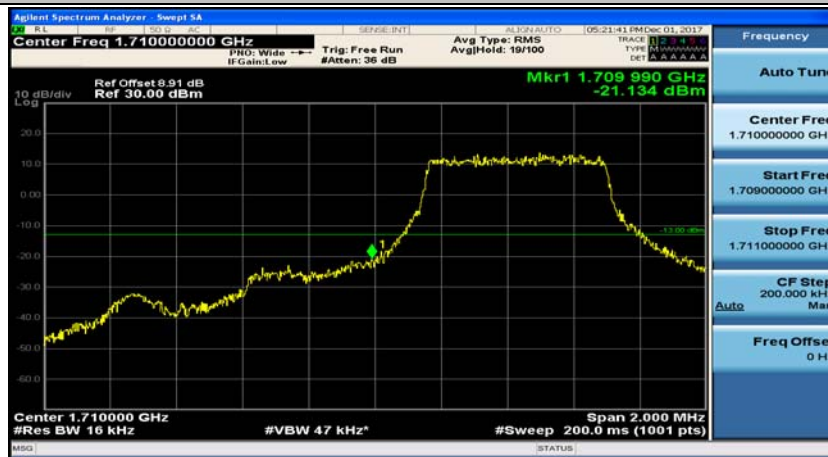

(Channel Bandwidth:20 MHz)_MCH_16QAM_100RB#0

(Channel Bandwidth:20 MHz)_HCH_16QAM_100RB#0

Appendix D: Band Edge

Test Graphs

Channel Bandwidth: 1.4 MHz

(Channel Bandwidth: 1.4 MHz)_LCH_QPSK_1RB#0

(Channel Bandwidth: 1.4 MHz)_LCH_QPSK_1RB#3

(Channel Bandwidth: 1.4 MHz)_LCH_QPSK_1RB#5

(Channel Bandwidth: 1.4 MHz)_LCH_QPSK_3RB#0

(Channel Bandwidth: 1.4 MHz)_LCH_QPSK_3RB#2

(Channel Bandwidth: 1.4 MHz)_LCH_QPSK_3RB#3

(Channel Bandwidth: 1.4 MHz)_LCH_QPSK_6RB#0