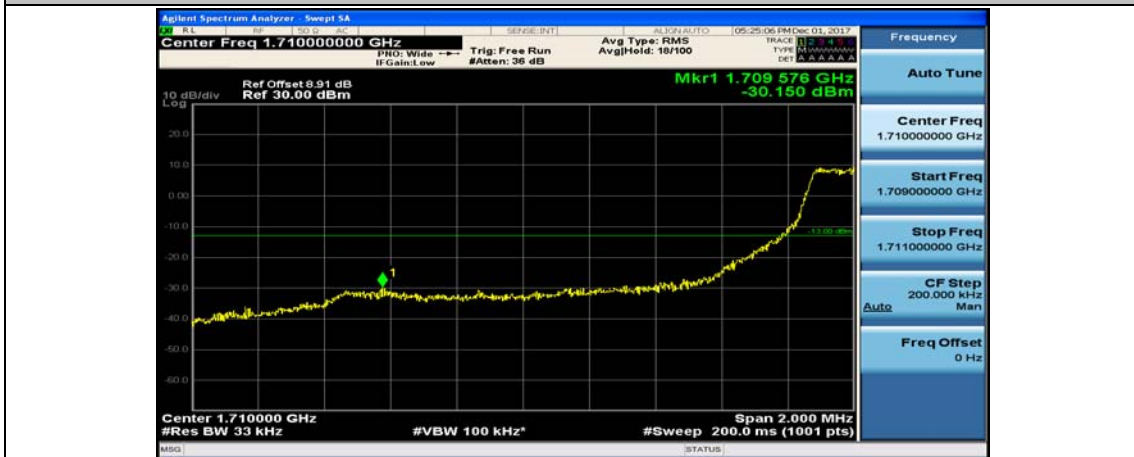

(Channel Bandwidth: 3 MHz)_LCH_QPSK_8RB#4