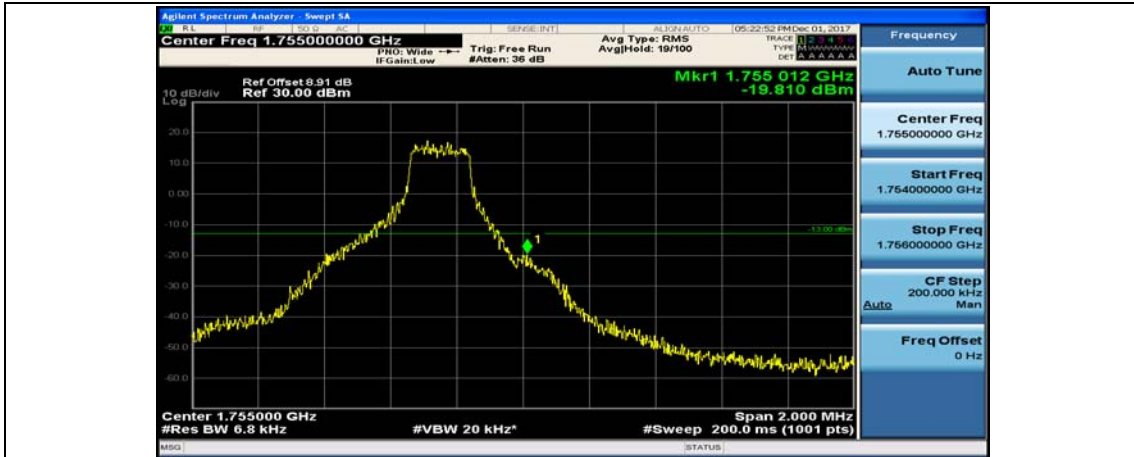

(Channel Bandwidth: 1.4 MHz)_HCH_QPSK_1RB#5