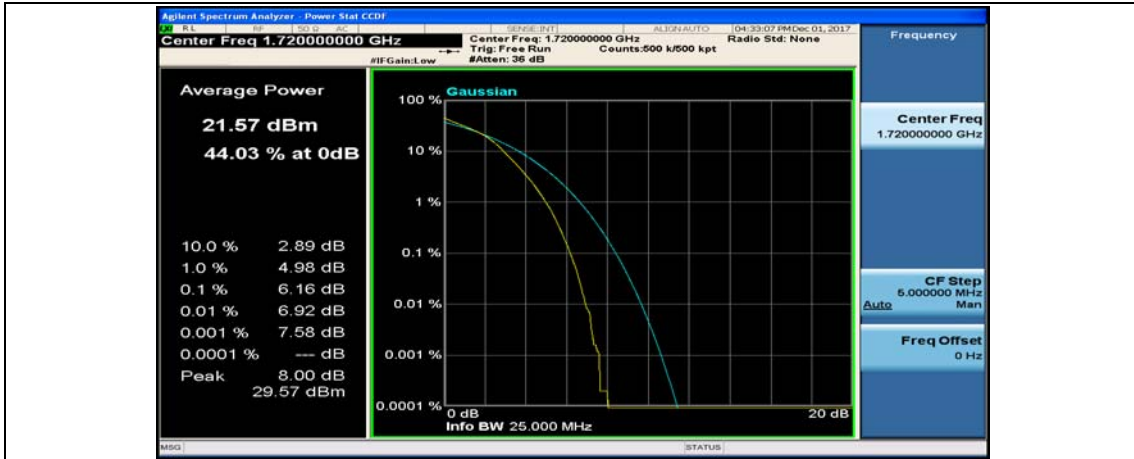

(Channel Bandwidth:20 MHz)_LCH_16QAM_100RB#0