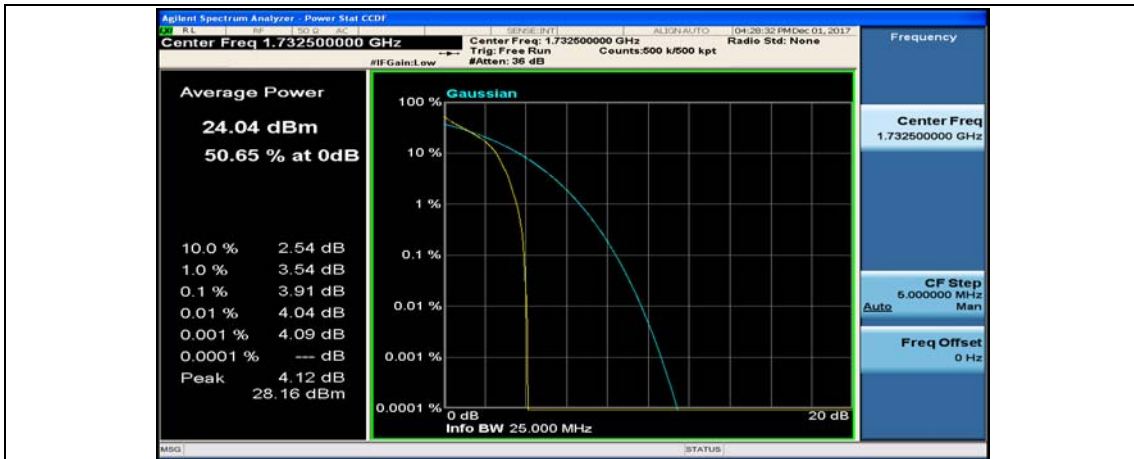

(Channel Bandwidth:15 MHz)_LCH_QPSK_37RB#38

(Channel Bandwidth:15 MHz)_LCH_QPSK_75RB#0

(Channel Bandwidth:15 MHz)_MCH_QPSK_1RB#0

(Channel Bandwidth:15 MHz)_MCH_QPSK_1RB#37

(Channel Bandwidth:15 MHz)_MCH_QPSK_1RB#74