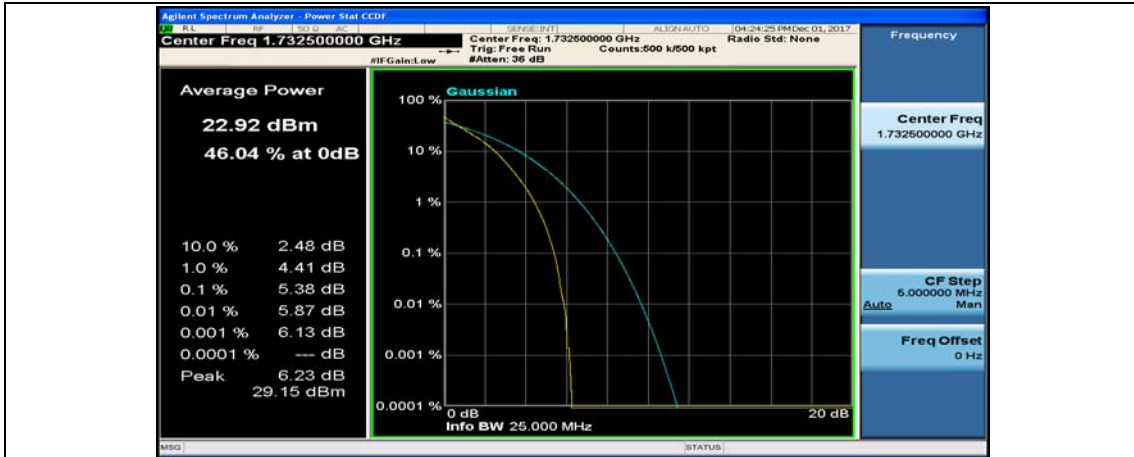

Channel Bandwidth: 10 MHz

Channel Bandwidth: 10 MHz_MCH_QPSK_1RB#0

Channel Bandwidth: 10 MHz_MCH_QPSK_1RB#24

Channel Bandwidth: 10 MHz_MCH_QPSK_1RB#49

Channel Bandwidth: 10 MHz_HCH_QPSK_1RB#49

Channel Bandwidth: 10 MHz_HCH_QPSK_25RB#0