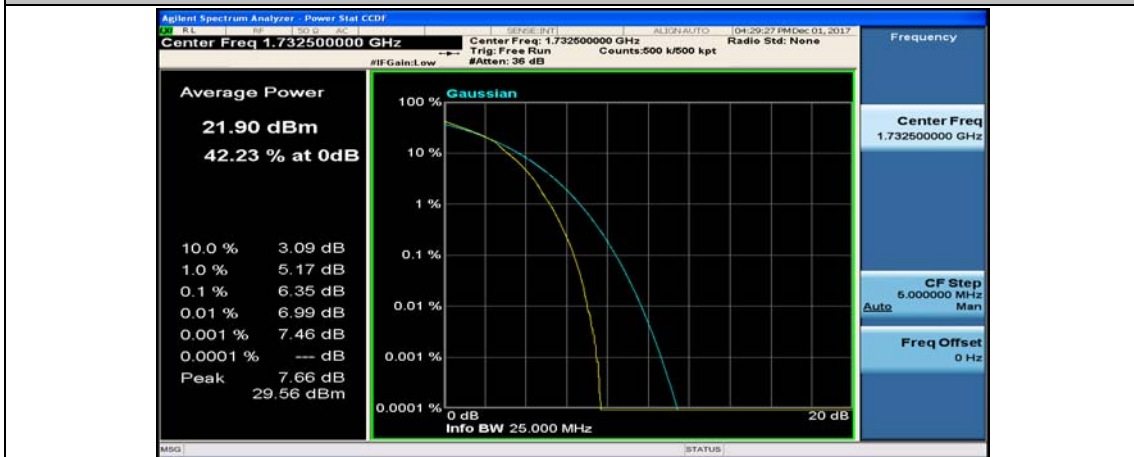

(Channel Bandwidth:15 MHz)_MCH_16QAM_37RB#18