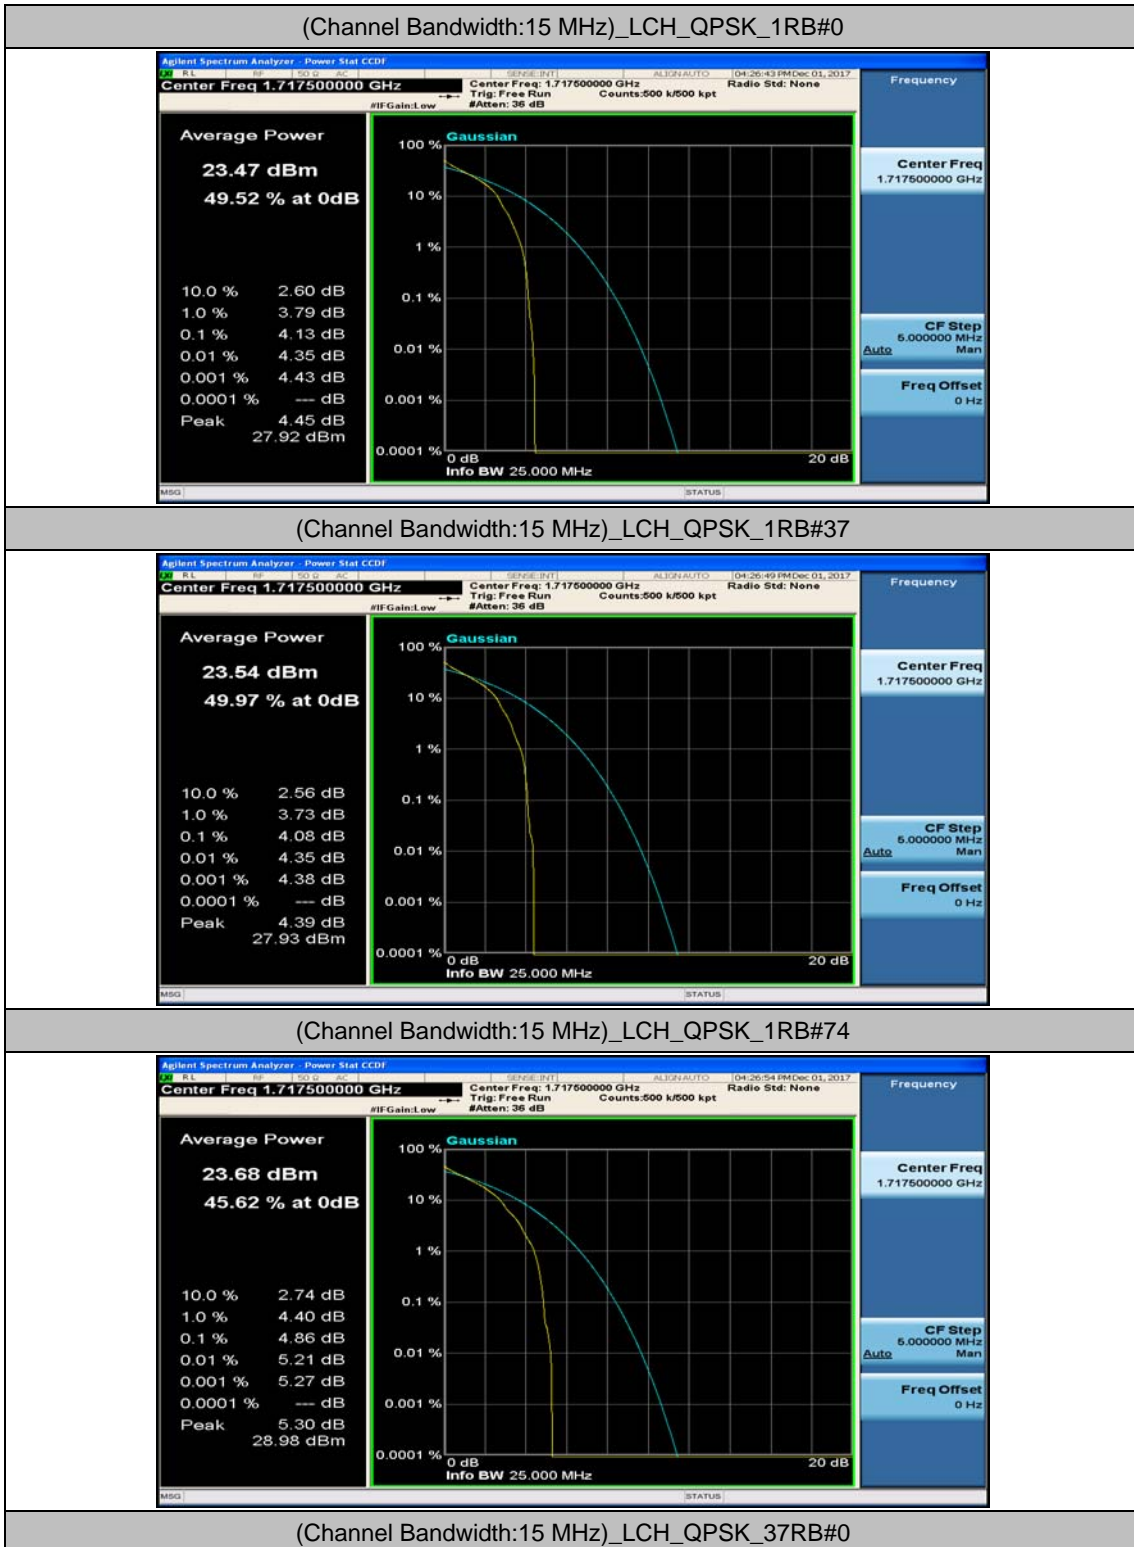

Channel Bandwidth: 10 MHz_MCH_16QAM_25RB#25

Channel Bandwidth: 10 MHz_HCH_16QAM_1RB#49

Channel Bandwidth: 10 MHz_HCH_16QAM_25RB#0

Channel Bandwidth: 10 MHz_HCH_16QAM_25RB#12

Channel Bandwidth: 15 MHz

(Channel Bandwidth:15 MHz)_LCH_QPSK_37RB#18

(Channel Bandwidth:15 MHz)_LCH_QPSK_37RB#38

(Channel Bandwidth:15 MHz)_LCH_QPSK_75RB#0

(Channel Bandwidth:15 MHz)_MCH_QPSK_1RB#0

(Channel Bandwidth:15 MHz)_MCH_QPSK_1RB#37

(Channel Bandwidth:15 MHz)_MCH_QPSK_1RB#74