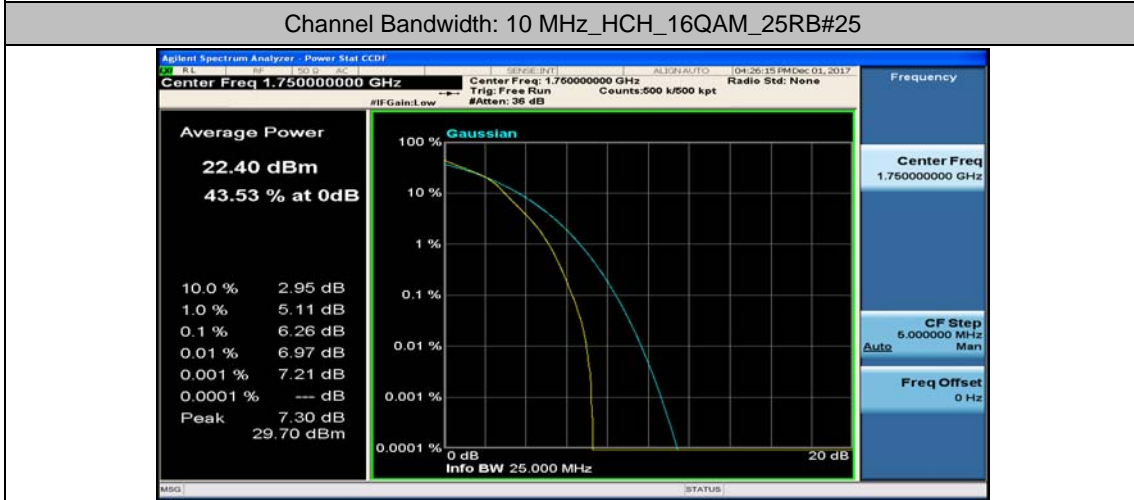

Channel Bandwidth: 10 MHz_MCH_16QAM_25RB#25

Channel Bandwidth: 10 MHz_HCH_16QAM_1RB#49

Channel Bandwidth: 10 MHz_HCH_16QAM_25RB#0

Channel Bandwidth: 10 MHz_HCH_16QAM_25RB#12

Channel Bandwidth: 15 MHz

(Channel Bandwidth:15 MHz)_LCH_QPSK_37RB#18