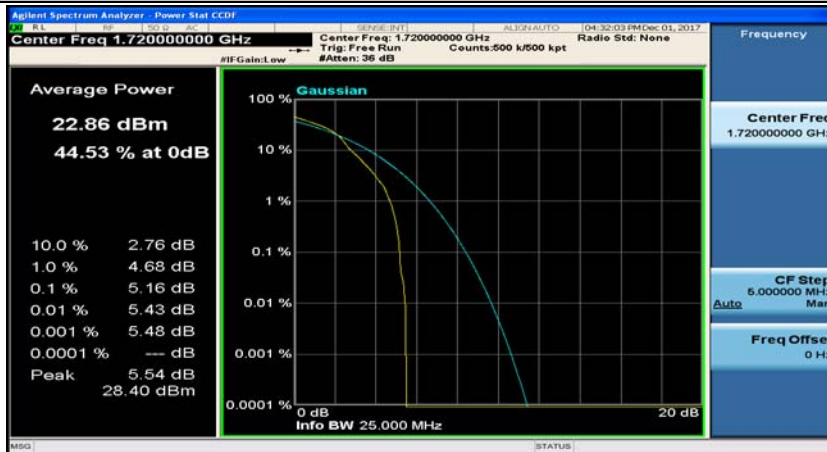

(Channel Bandwidth:20 MHz)_LCH_16QAM_1RB#49