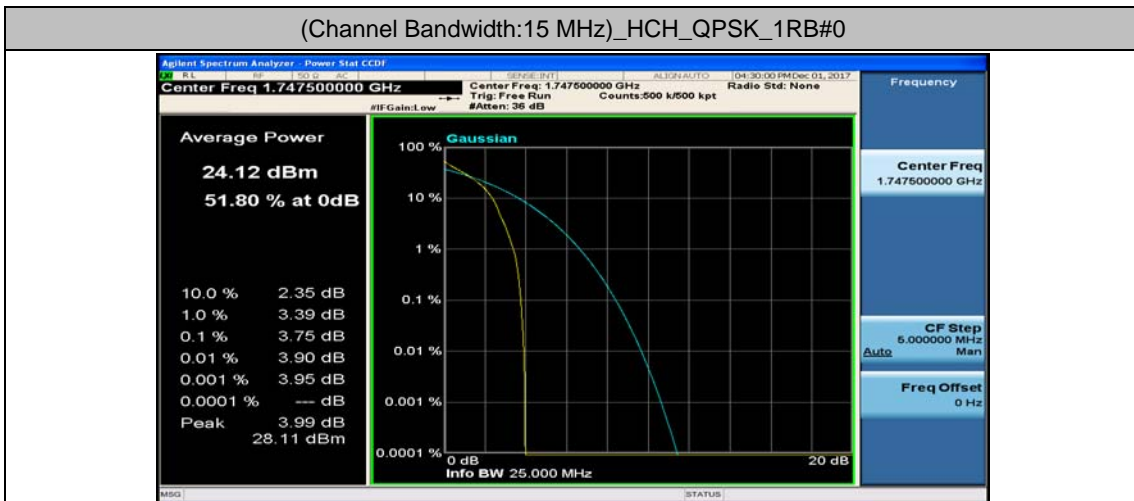

(Channel Bandwidth:15 MHz)_MCH_QPSK_37RB#0

(Channel Bandwidth:15 MHz)_MCH_QPSK_37RB#18

(Channel Bandwidth:15 MHz)_MCH_QPSK_37RB#38

(Channel Bandwidth:15 MHz)_MCH_QPSK_75RB#0

(Channel Bandwidth:15 MHz)_HCH_QPSK_1RB#0