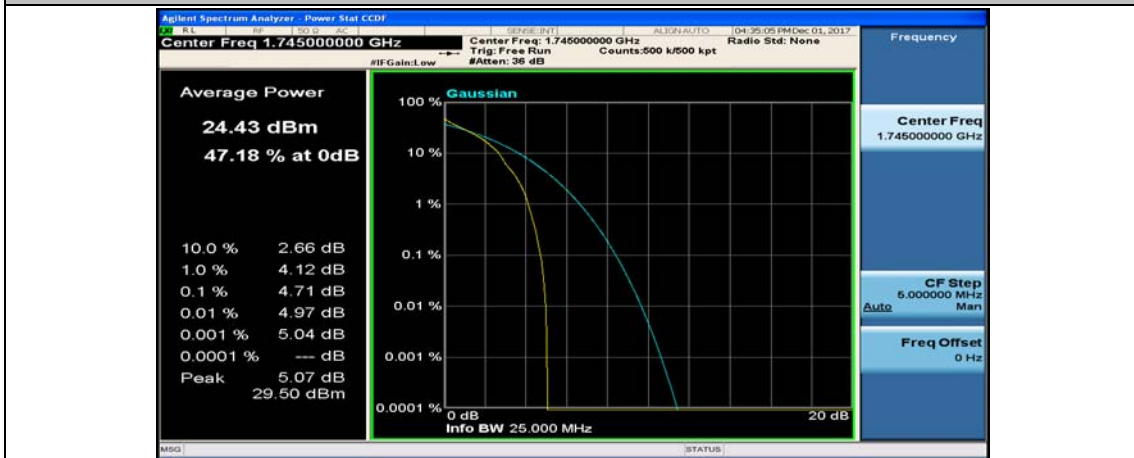

(Channel Bandwidth:20 MHz)_MCH_QPSK_50RB#50

(Channel Bandwidth:20 MHz)_MCH_QPSK_100RB#0

(Channel Bandwidth:20 MHz)_HCH_QPSK_1RB#0

(Channel Bandwidth:20 MHz)_HCH_QPSK_1RB#49

(Channel Bandwidth:20 MHz)_HCH_QPSK_1RB#99