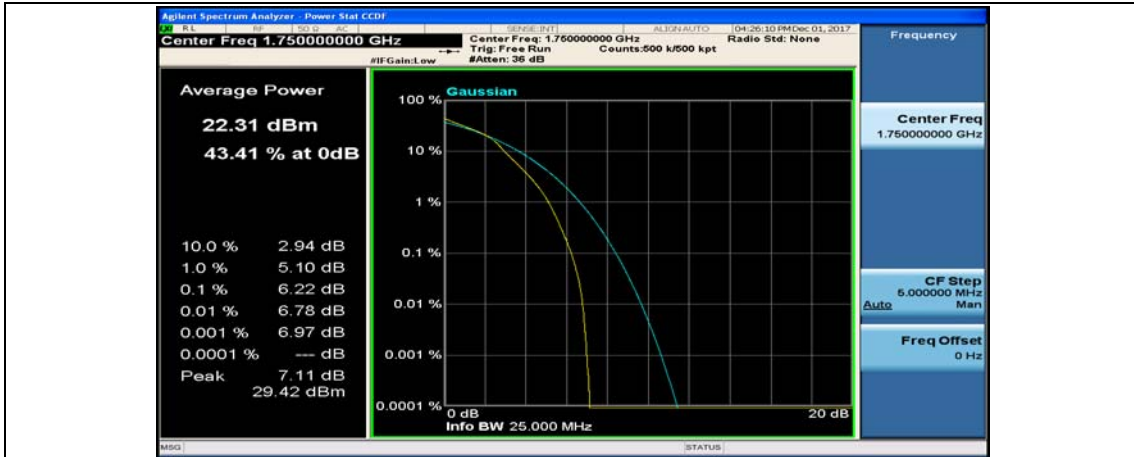

Channel Bandwidth: 10 MHz_MCH_16QAM_25RB#25

Channel Bandwidth: 10 MHz_HCH_16QAM_1RB#49

Channel Bandwidth: 10 MHz_HCH_16QAM_25RB#0

Channel Bandwidth: 10 MHz_HCH_16QAM_25RB#12

Channel Bandwidth: 15 MHz

(Channel Bandwidth:15 MHz)_LCH_QPSK_37RB#18