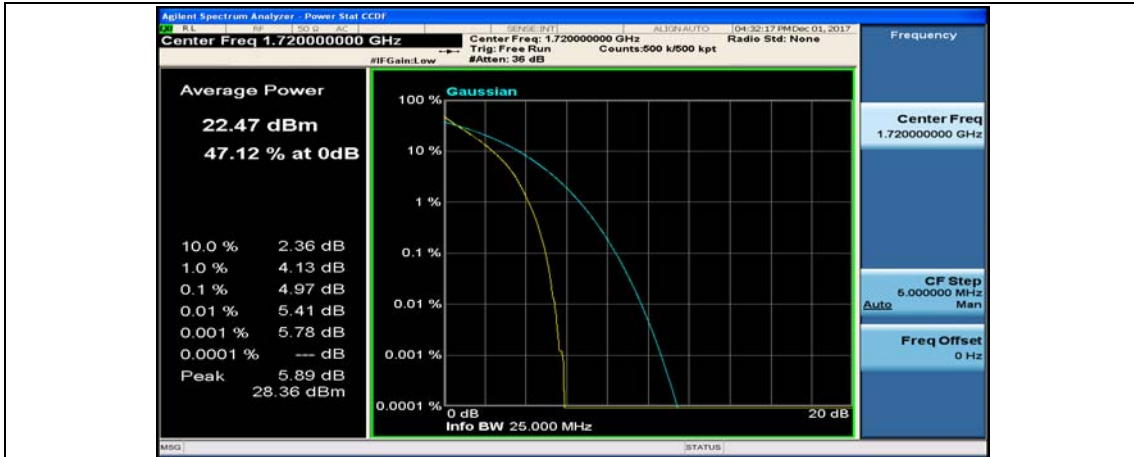

(Channel Bandwidth:15 MHz)_HCH_16QAM_37RB#38

(Channel Bandwidth:15 MHz)_HCH_16QAM_75RB#0

Channel Bandwidth: 20 MHz

(Channel Bandwidth:20 MHz)_LCH_QPSK_50RB#25

(Channel Bandwidth:20 MHz)_LCH_QPSK_50RB#50

(Channel Bandwidth:20 MHz)_LCH_QPSK_100RB#0