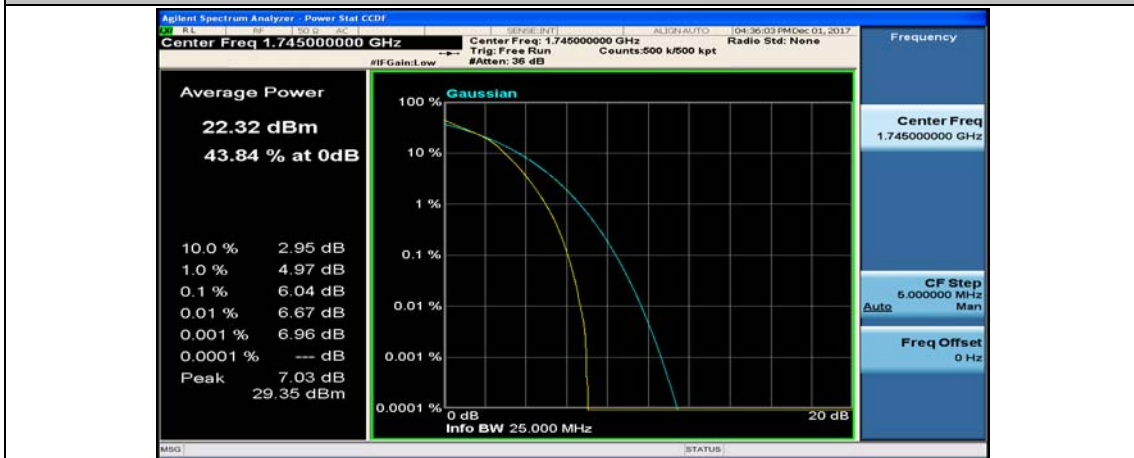

(Channel Bandwidth:20 MHz)_HCH_16QAM_1RB#99

(Channel Bandwidth:20 MHz)_HCH_16QAM_50RB#0

(Channel Bandwidth:20 MHz)_HCH_16QAM_50RB#25

(Channel Bandwidth:20 MHz)_HCH_16QAM_50RB#0

(Channel Bandwidth:20 MHz)_HCH_16QAM_100RB#0