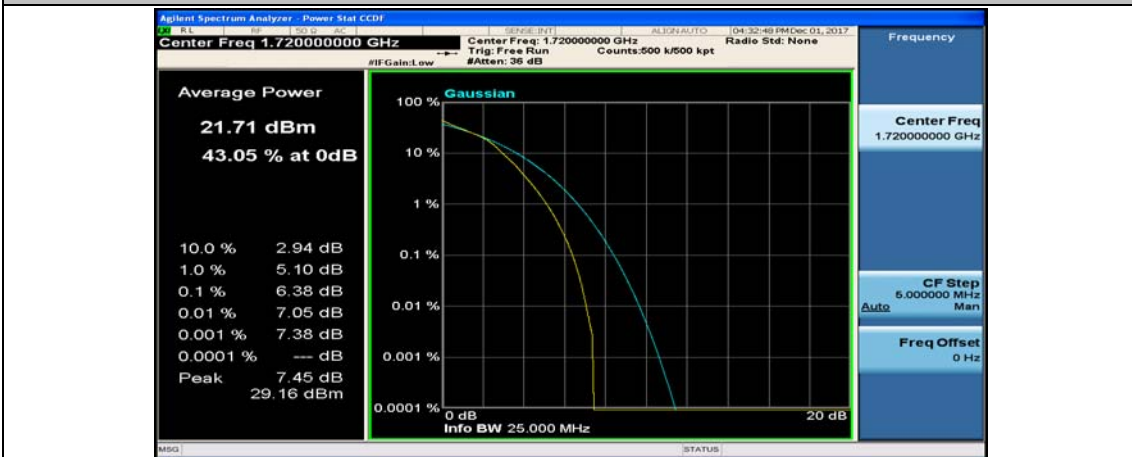

(Channel Bandwidth:20 MHz)_LCH_16QAM_1RB#49

(Channel Bandwidth:20 MHz)_LCH_16QAM_1RB#99

(Channel Bandwidth:20 MHz)_LCH_16QAM_50RB#0

(Channel Bandwidth:20 MHz)_LCH_16QAM_50RB#25

(Channel Bandwidth:20 MHz)_LCH_16QAM_50RB#50