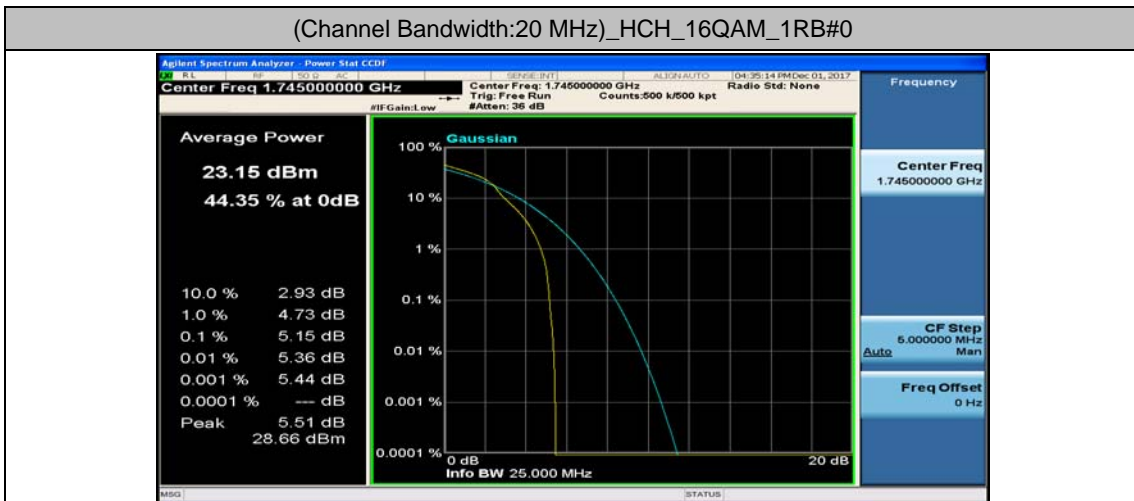

(Channel Bandwidth:20 MHz)_MCH_16QAM_50RB#25

(Channel Bandwidth:20 MHz)_MCH_16QAM_50RB#50

(Channel Bandwidth:20 MHz)_MCH_16QAM_100RB#0

(Channel Bandwidth:20 MHz)_HCH_16QAM_1RB#0

(Channel Bandwidth:20 MHz)_HCH_16QAM_1RB#49