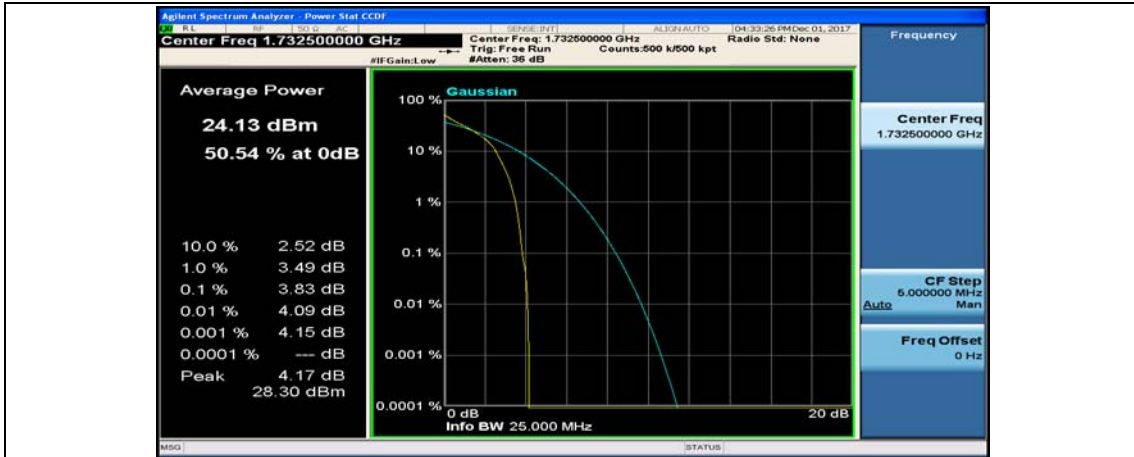

(Channel Bandwidth:20 MHz)_MCH_QPSK_1RB#49

(Channel Bandwidth:20 MHz)_MCH_QPSK_1RB#99