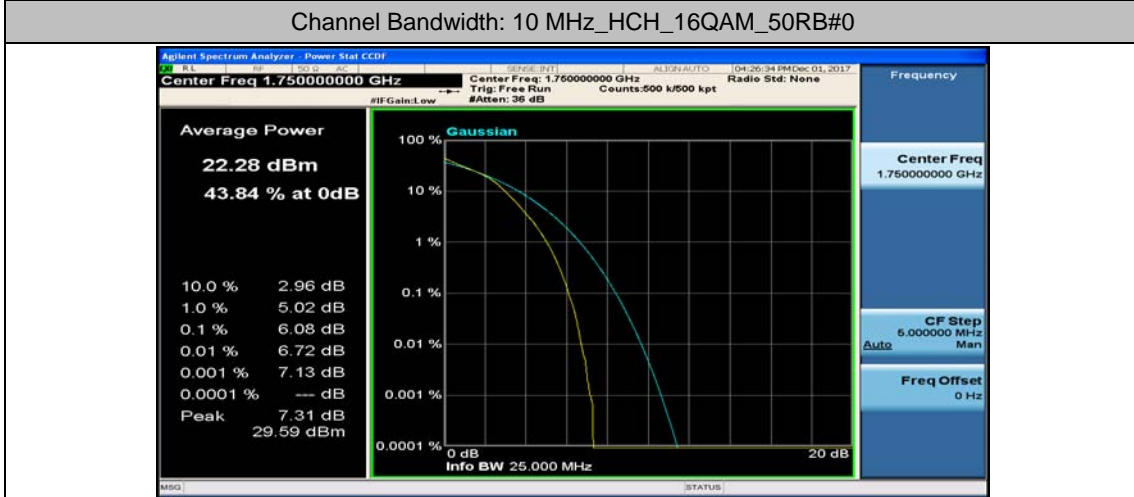

Channel Bandwidth: 10 MHz_MCH_16QAM_25RB#25

Channel Bandwidth: 10 MHz_HCH_16QAM_1RB#49

Channel Bandwidth: 10 MHz_HCH_16QAM_25RB#0

Channel Bandwidth: 10 MHz_HCH_16QAM_25RB#12

Channel Bandwidth: 15 MHz

(Channel Bandwidth:15 MHz)_LCH_QPSK_37RB#18