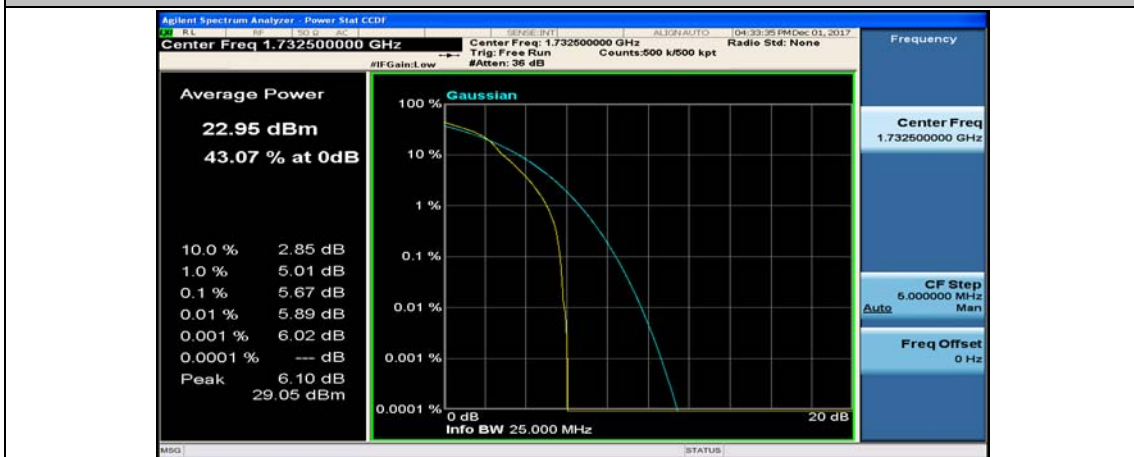

(Channel Bandwidth:20 MHz)_MCH_16QAM_1RB#0