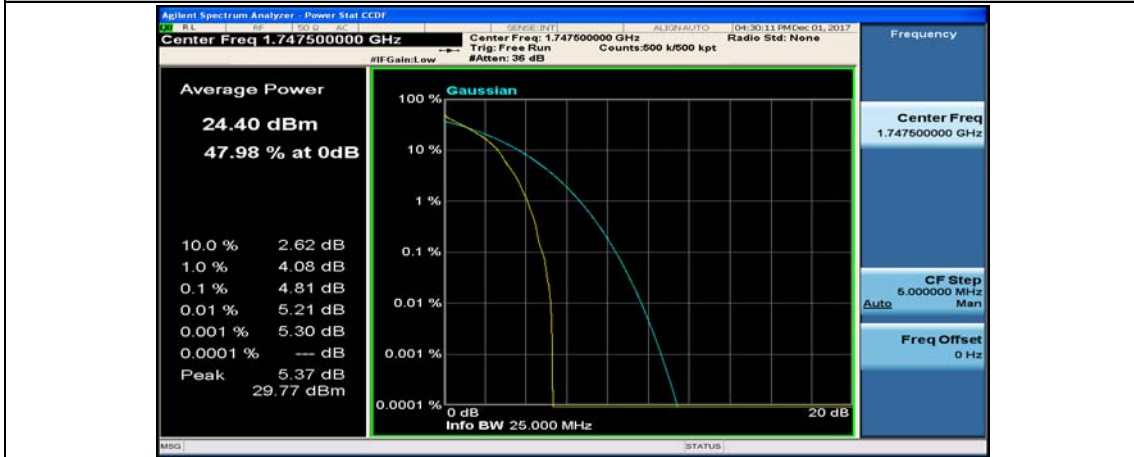

(Channel Bandwidth:15 MHz)_HCH_QPSK_1RB#74