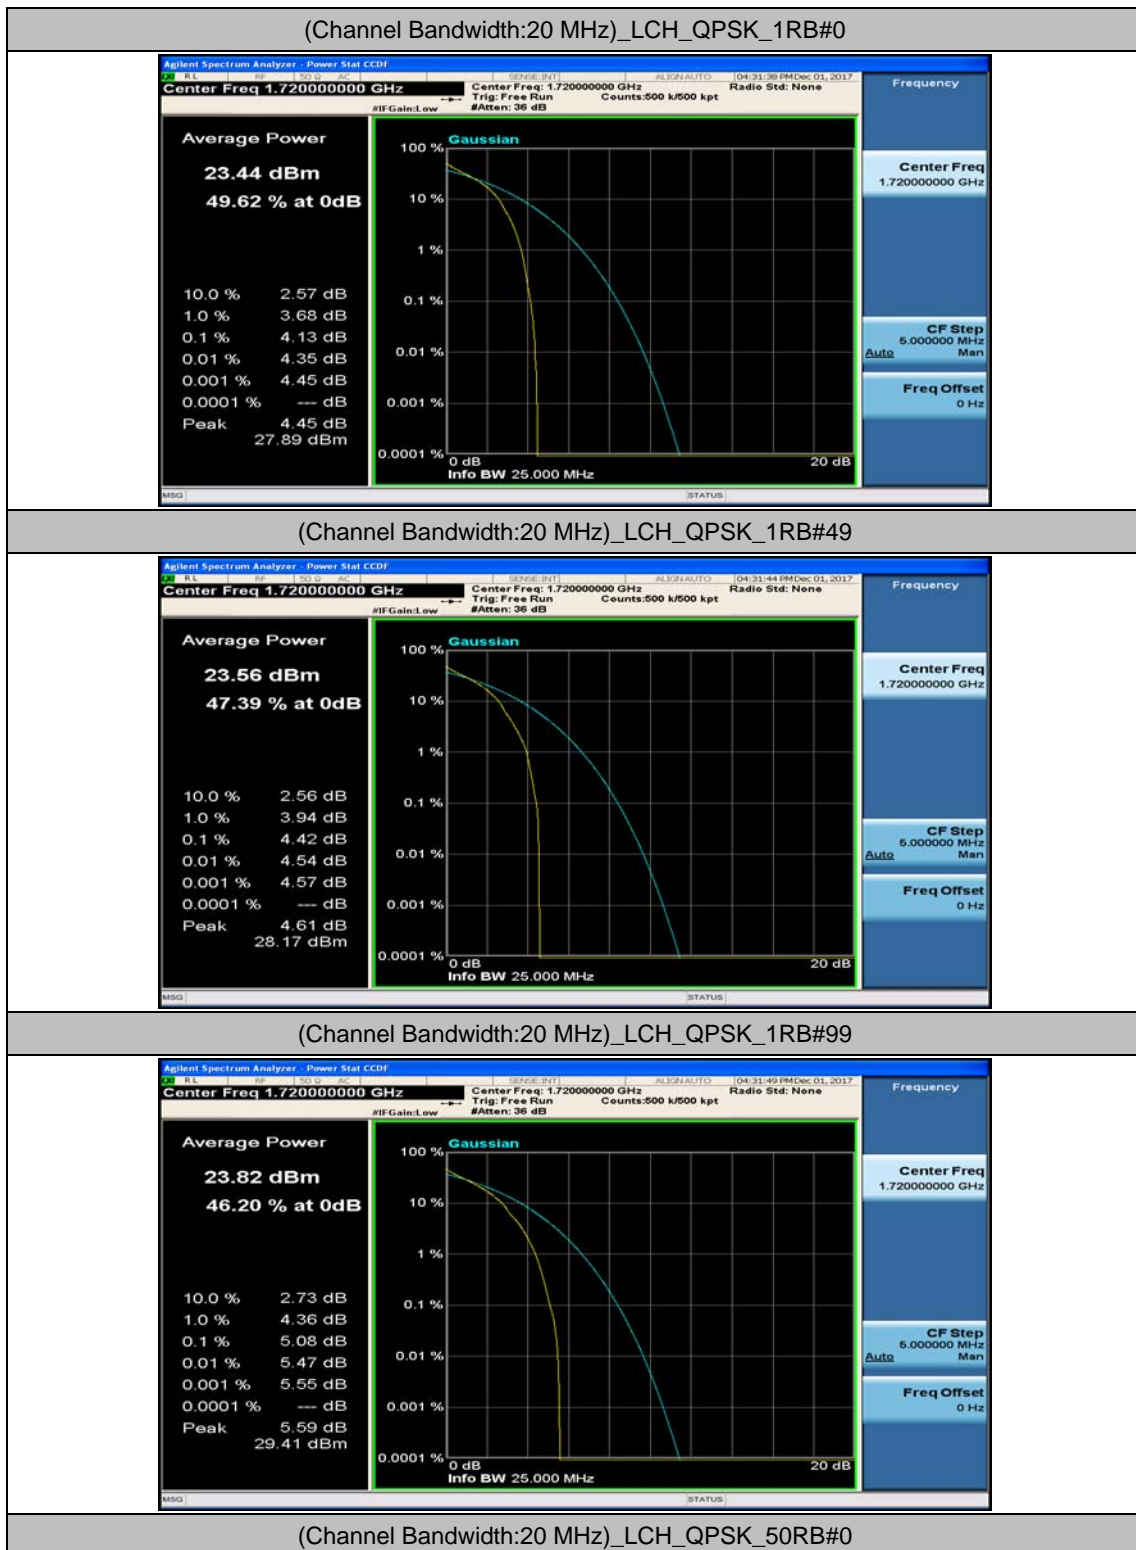

Channel Bandwidth: 20 MHz