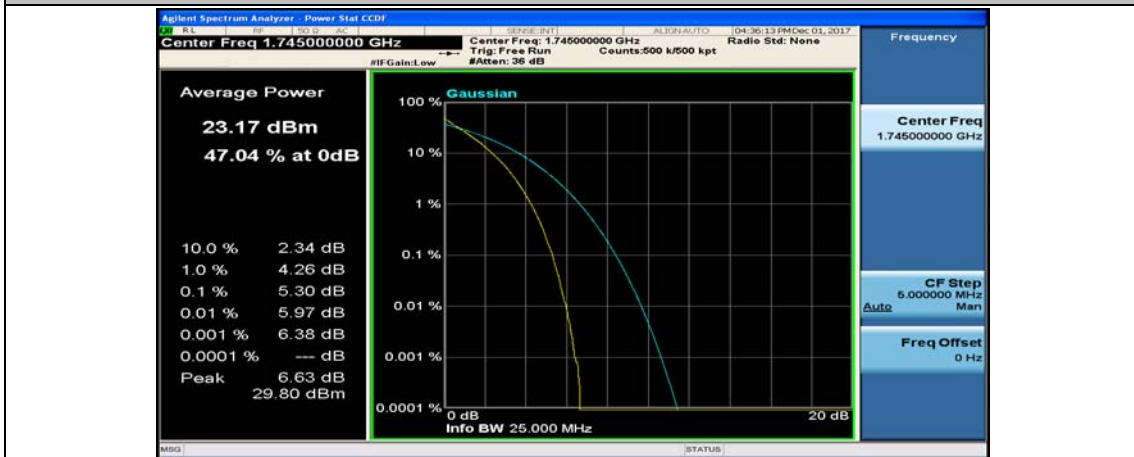

(Channel Bandwidth:20 MHz)_HCH_QPSK_50RB#0

(Channel Bandwidth:20 MHz)_HCH_QPSK_50RB#25

(Channel Bandwidth:20 MHz)_HCH_QPSK_50RB#50

(Channel Bandwidth:20 MHz)_HCH_QPSK_100RB#0

(Channel Bandwidth:20 MHz)_LCH_16QAM_1RB#0