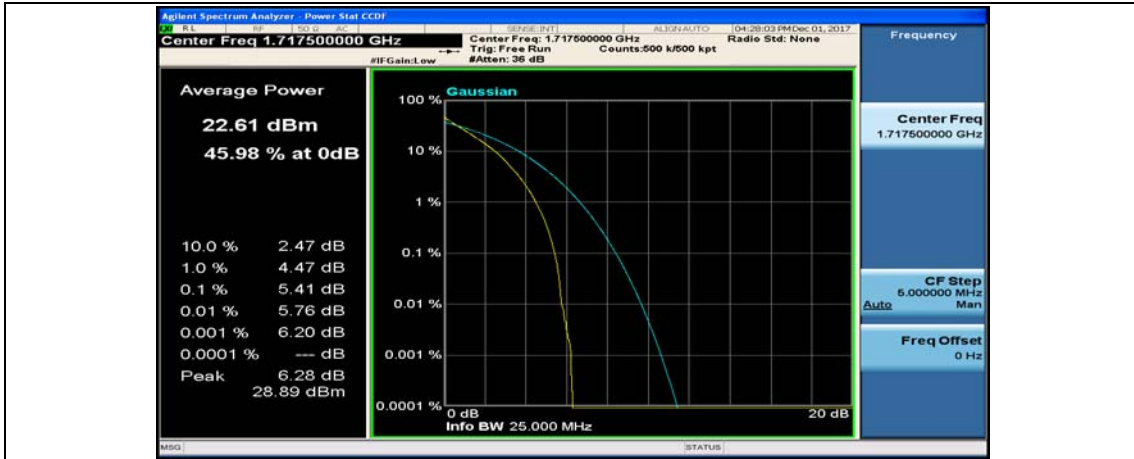

(Channel Bandwidth:15 MHz)_LCH_QPSK_75RB#0