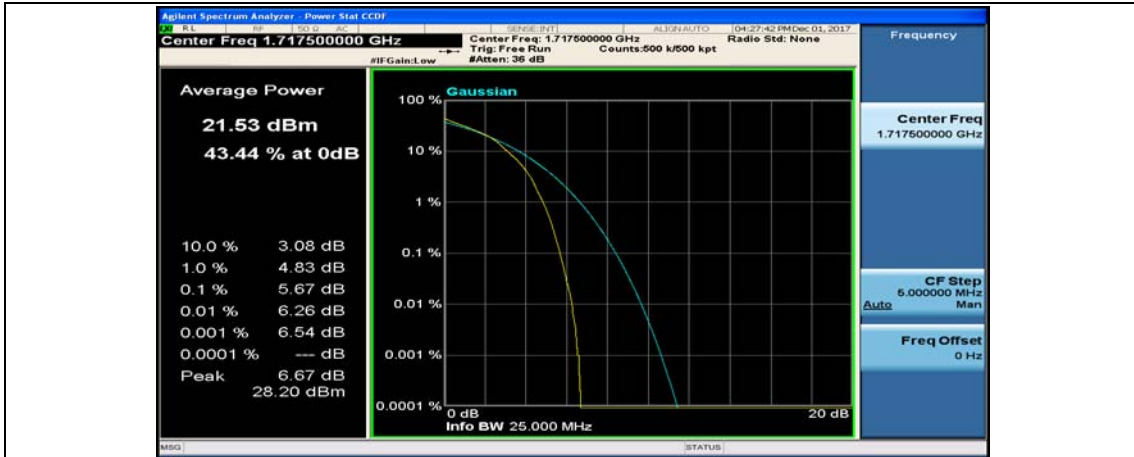

(Channel Bandwidth:15 MHz)_HCH_QPSK_75RB#0

(Channel Bandwidth:15 MHz)_LCH_16QAM_1RB#0

(Channel Bandwidth:15 MHz)_LCH_16QAM_1RB#37

(Channel Bandwidth:15 MHz)_LCH_16QAM_1RB#74

(Channel Bandwidth:15 MHz)_LCH_16QAM_37RB#0