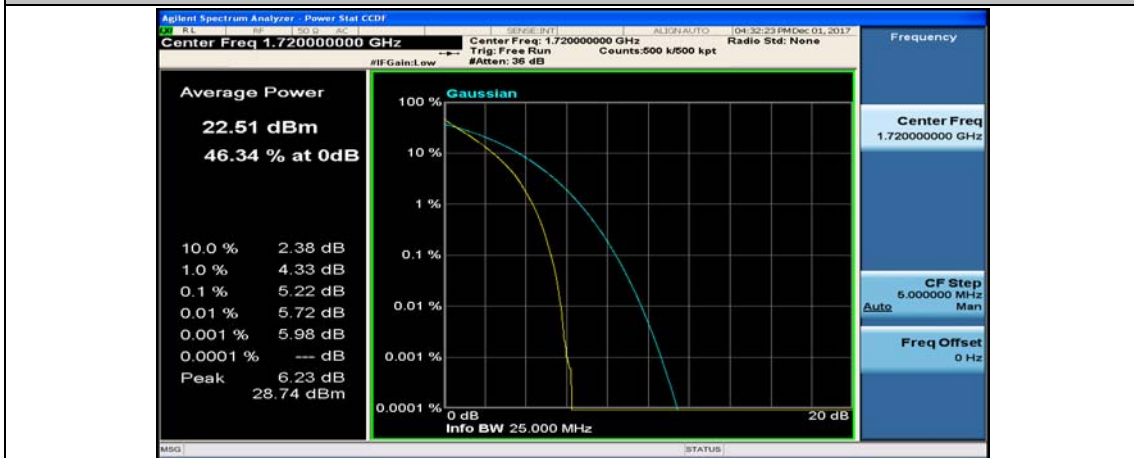

(Channel Bandwidth:15 MHz)_HCH_16QAM_37RB#38

(Channel Bandwidth:15 MHz)_HCH_16QAM_75RB#0

Channel Bandwidth: 20 MHz

(Channel Bandwidth:20 MHz)_LCH_QPSK_50RB#25

(Channel Bandwidth:20 MHz)_LCH_QPSK_50RB#50

(Channel Bandwidth:20 MHz)_LCH_QPSK_100RB#0