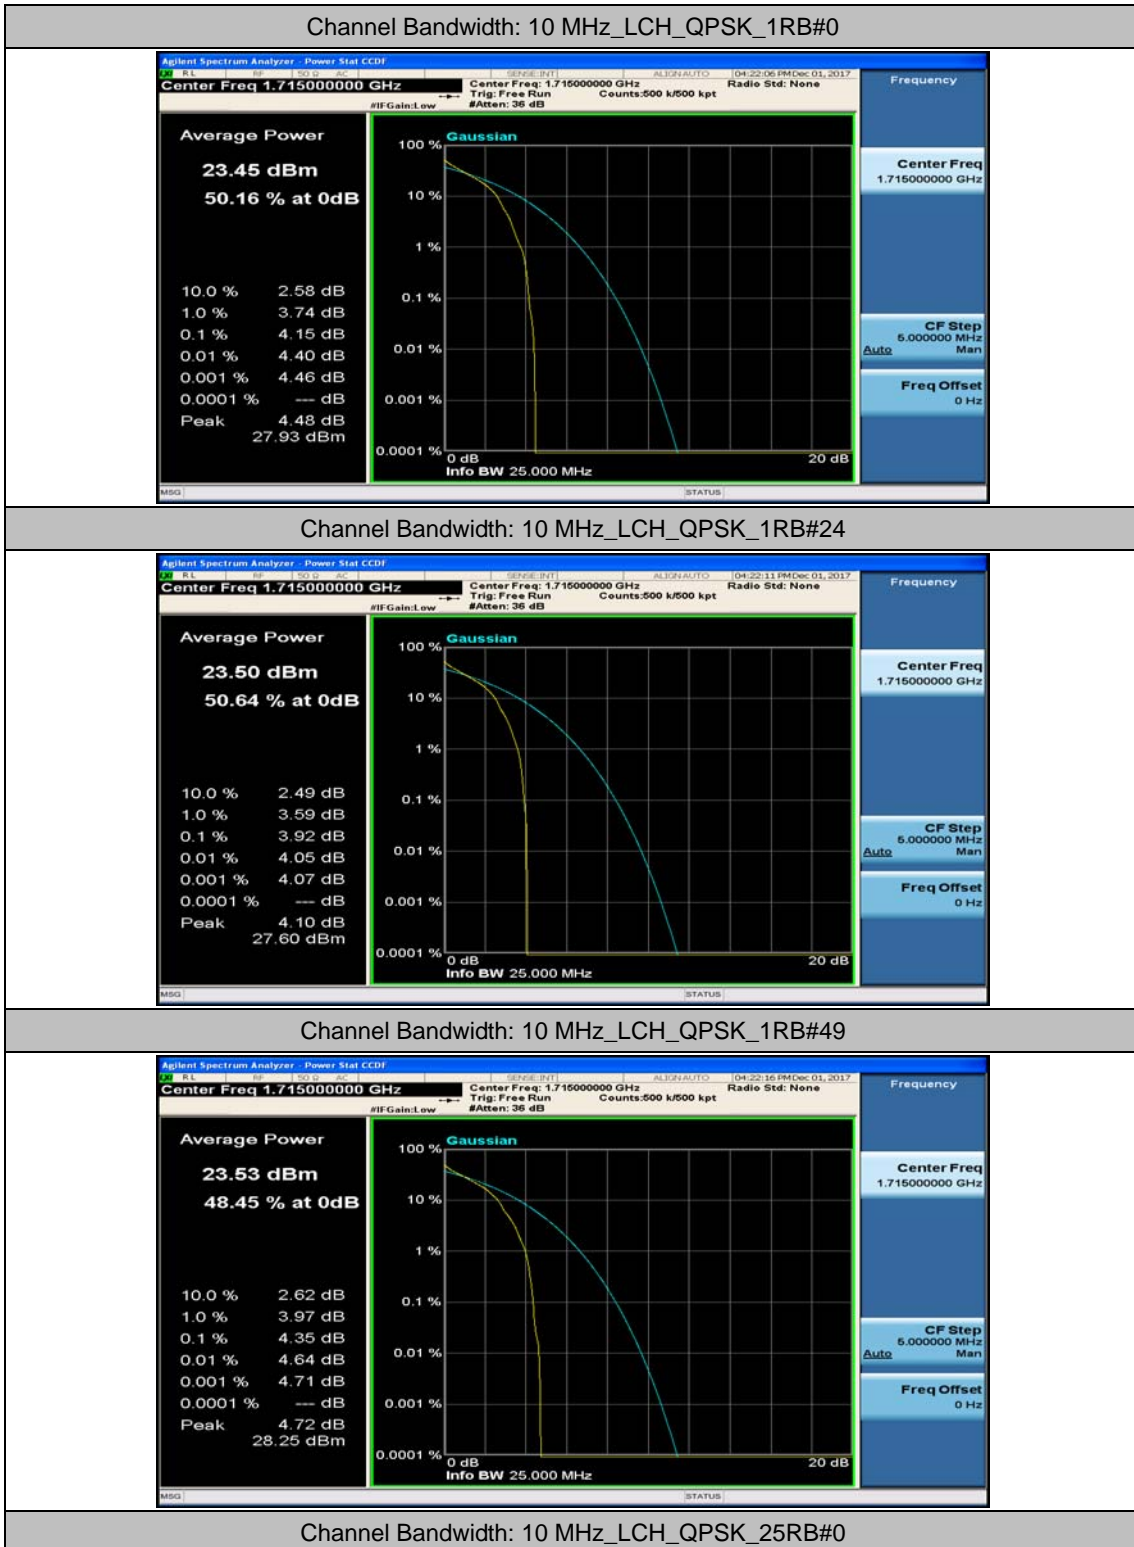

Channel Bandwidth: 10 MHz

Channel Bandwidth: 10 MHz_MCH_QPSK_1RB#0

Channel Bandwidth: 10 MHz_MCH_QPSK_1RB#24

Channel Bandwidth: 10 MHz_MCH_QPSK_1RB#49

Channel Bandwidth: 10 MHz_HCH_QPSK_1RB#49

Channel Bandwidth: 10 MHz_HCH_QPSK_25RB#0

Channel Bandwidth: 10 MHz_HCH_QPSK_25RB#12

Channel Bandwidth: 10 MHz_LCH_16QAM_1RB#0

Channel Bandwidth: 10 MHz_LCH_16QAM_1RB#24

Channel Bandwidth: 10 MHz_LCH_16QAM_1RB#49

Channel Bandwidth: 10 MHz_LCH_16QAM_25RB#0