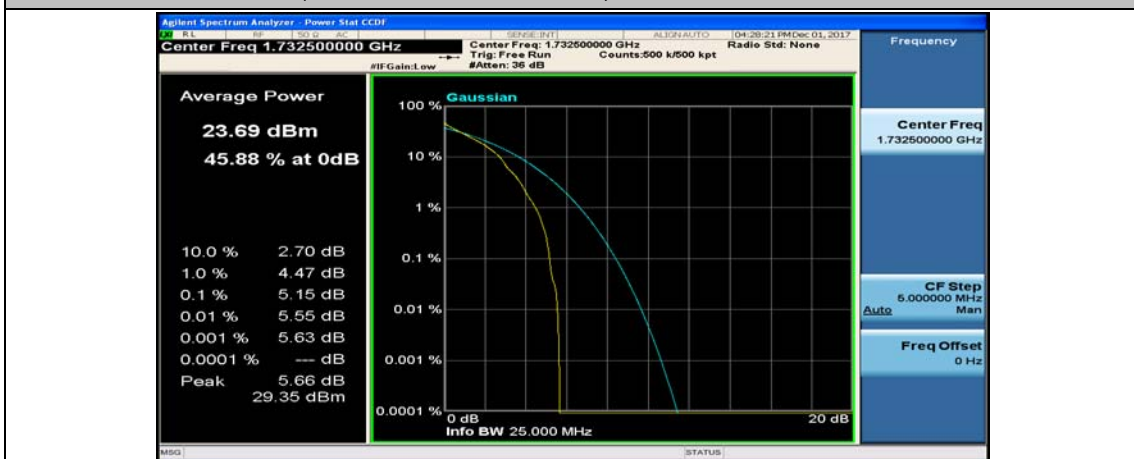

Channel Bandwidth: 10 MHz_MCH_16QAM_25RB#25

Channel Bandwidth: 10 MHz_HCH_16QAM_1RB#49

Channel Bandwidth: 10 MHz_HCH_16QAM_25RB#0

Channel Bandwidth: 10 MHz_HCH_16QAM_25RB#12

Channel Bandwidth: 15 MHz

(Channel Bandwidth:15 MHz)_LCH_QPSK_37RB#18

(Channel Bandwidth:15 MHz)_LCH_QPSK_37RB#38

(Channel Bandwidth:15 MHz)_LCH_QPSK_75RB#0

(Channel Bandwidth:15 MHz)_MCH_QPSK_1RB#0

(Channel Bandwidth:15 MHz)_MCH_QPSK_1RB#37

(Channel Bandwidth:15 MHz)_MCH_QPSK_1RB#74