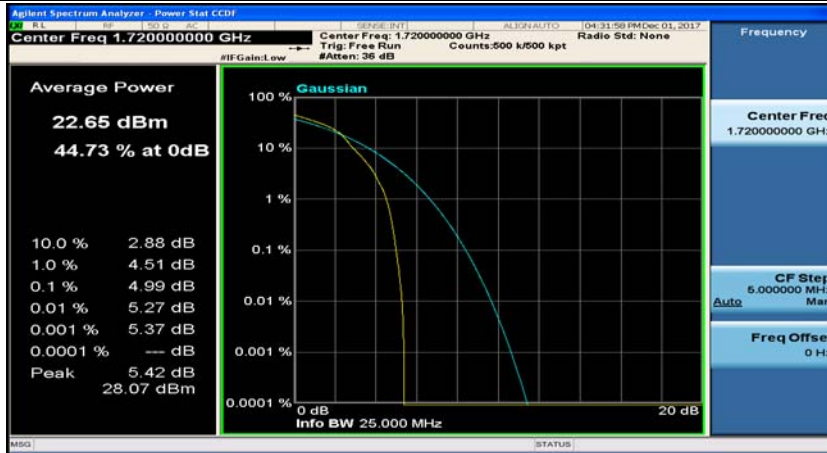

(Channel Bandwidth:20 MHz)_HCH_QPSK_50RB#0

(Channel Bandwidth:20 MHz)_HCH_QPSK_50RB#25

(Channel Bandwidth:20 MHz)_HCH_QPSK_50RB#50

(Channel Bandwidth:20 MHz)_HCH_QPSK_100RB#0

(Channel Bandwidth:20 MHz)_LCH_16QAM_1RB#0