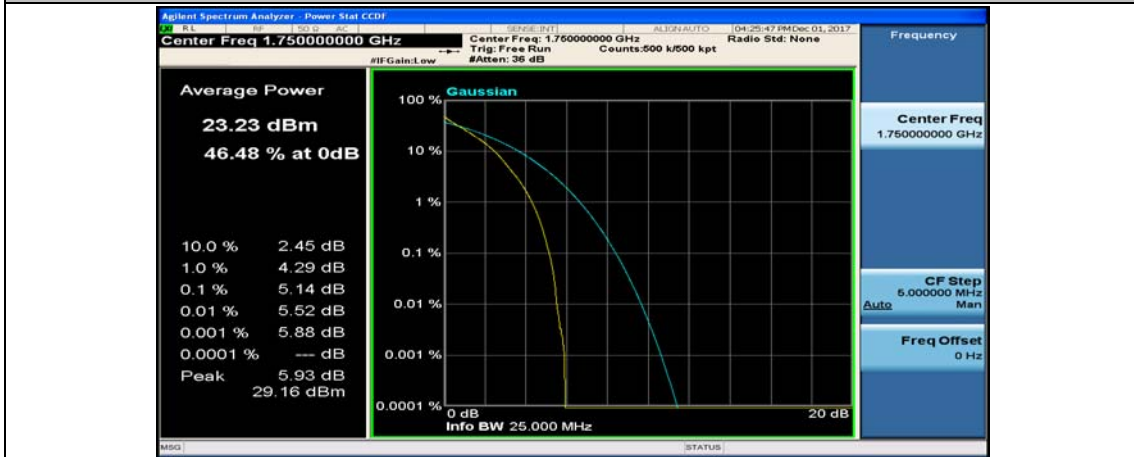

Channel Bandwidth: 10 MHz

Channel Bandwidth: 10 MHz_MCH_QPSK_1RB#0

Channel Bandwidth: 10 MHz_MCH_QPSK_1RB#24

Channel Bandwidth: 10 MHz_MCH_QPSK_1RB#49

Channel Bandwidth: 10 MHz_HCH_QPSK_1RB#49

Channel Bandwidth: 10 MHz_HCH_QPSK_25RB#0