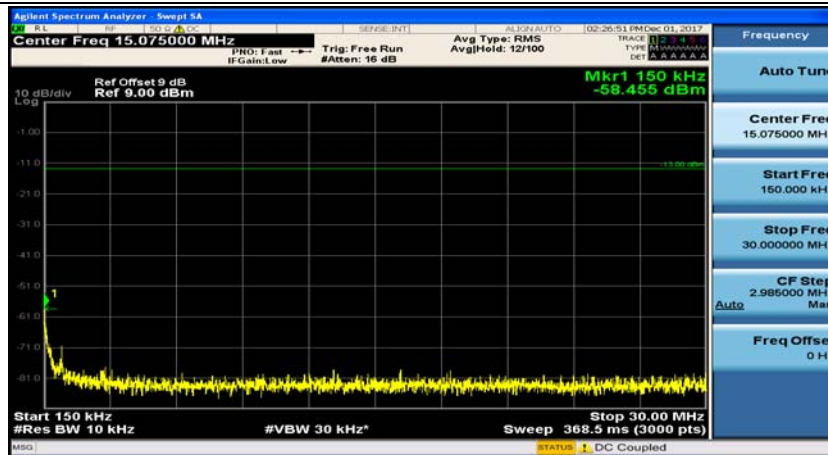

Channel Bandwidth: 3 MHz

(Channel Bandwidth: 3 MHz)_MCH_QPSK_1RB#0

(Channel Bandwidth: 3 MHz)_MCH_QPSK_1RB#7

(Channel Bandwidth: 3 MHz)_HCH_QPSK_1RB#0

(Channel Bandwidth: 3 MHz)_HCH_QPSK_1RB#7

(Channel Bandwidth: 3 MHz)_LCH_16QAM_1RB#0

(Channel Bandwidth: 3 MHz)_LCH_16QAM_1RB#7

(Channel Bandwidth: 3 MHz)_MCH_16QAM_1RB#0

(Channel Bandwidth: 3 MHz)_MCH_16QAM_1RB#7

(Channel Bandwidth: 3 MHz)_HCH_16QAM_1RB#0

(Channel Bandwidth: 3 MHz)_HCH_16QAM_1RB#7