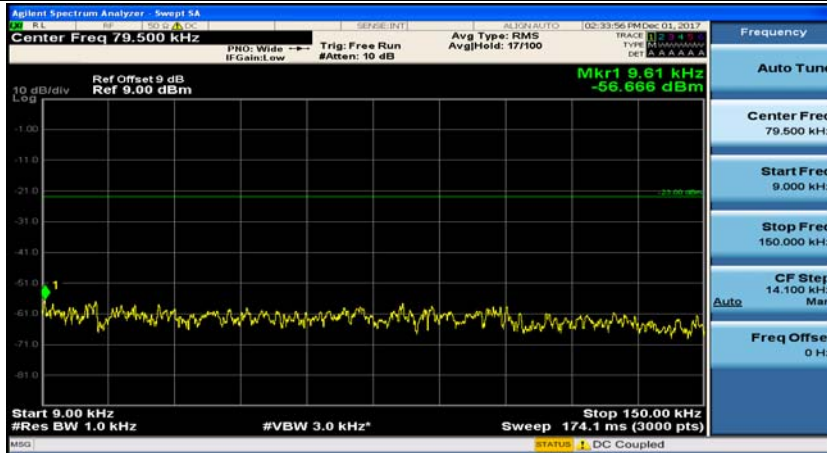

(Channel Bandwidth: 5 MHz)_LCH_16QAM_1RB#0