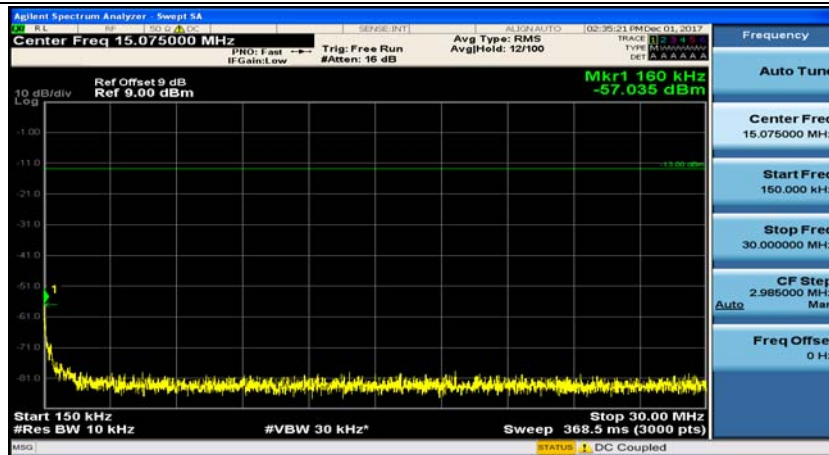

Channel Bandwidth: 5 MHz

(Channel Bandwidth: 5 MHz)_LCH_QPSK_1RB#24

(Channel Bandwidth: 5 MHz)_MCH_QPSK_1RB#0

(Channel Bandwidth: 5 MHz)_MCH_QPSK_1RB#12

(Channel Bandwidth: 5 MHz)_HCH_QPSK_1RB#0

(Channel Bandwidth: 5 MHz)_HCH_QPSK_1RB#12