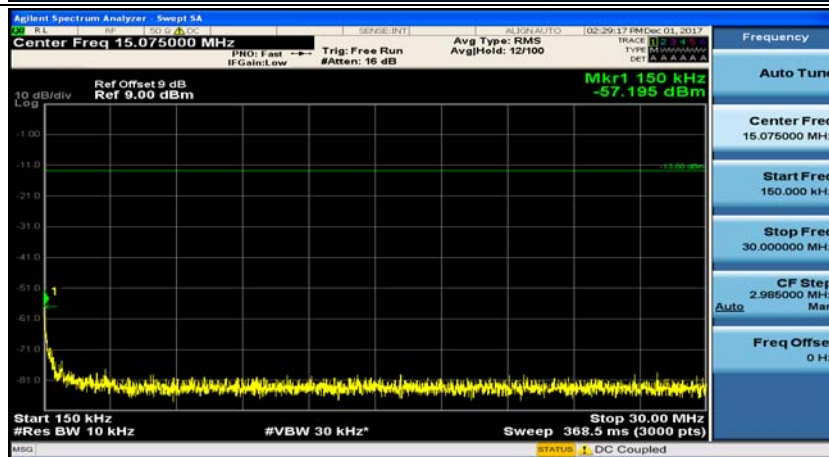

Channel Bandwidth: 3 MHz

(Channel Bandwidth: 3 MHz)_MCH_QPSK_1RB#0

(Channel Bandwidth: 3 MHz)_MCH_QPSK_1RB#7

(Channel Bandwidth: 3 MHz)_HCH_QPSK_1RB#0

(Channel Bandwidth: 3 MHz)_HCH_QPSK_1RB#7

(Channel Bandwidth: 3 MHz)_LCH_16QAM_1RB#0

(Channel Bandwidth: 3 MHz)_LCH_16QAM_1RB#7

(Channel Bandwidth: 3 MHz)_MCH_16QAM_1RB#0

(Channel Bandwidth: 3 MHz)_MCH_16QAM_1RB#7

(Channel Bandwidth: 3 MHz)_HCH_16QAM_1RB#0

(Channel Bandwidth: 3 MHz)_HCH_16QAM_1RB#7