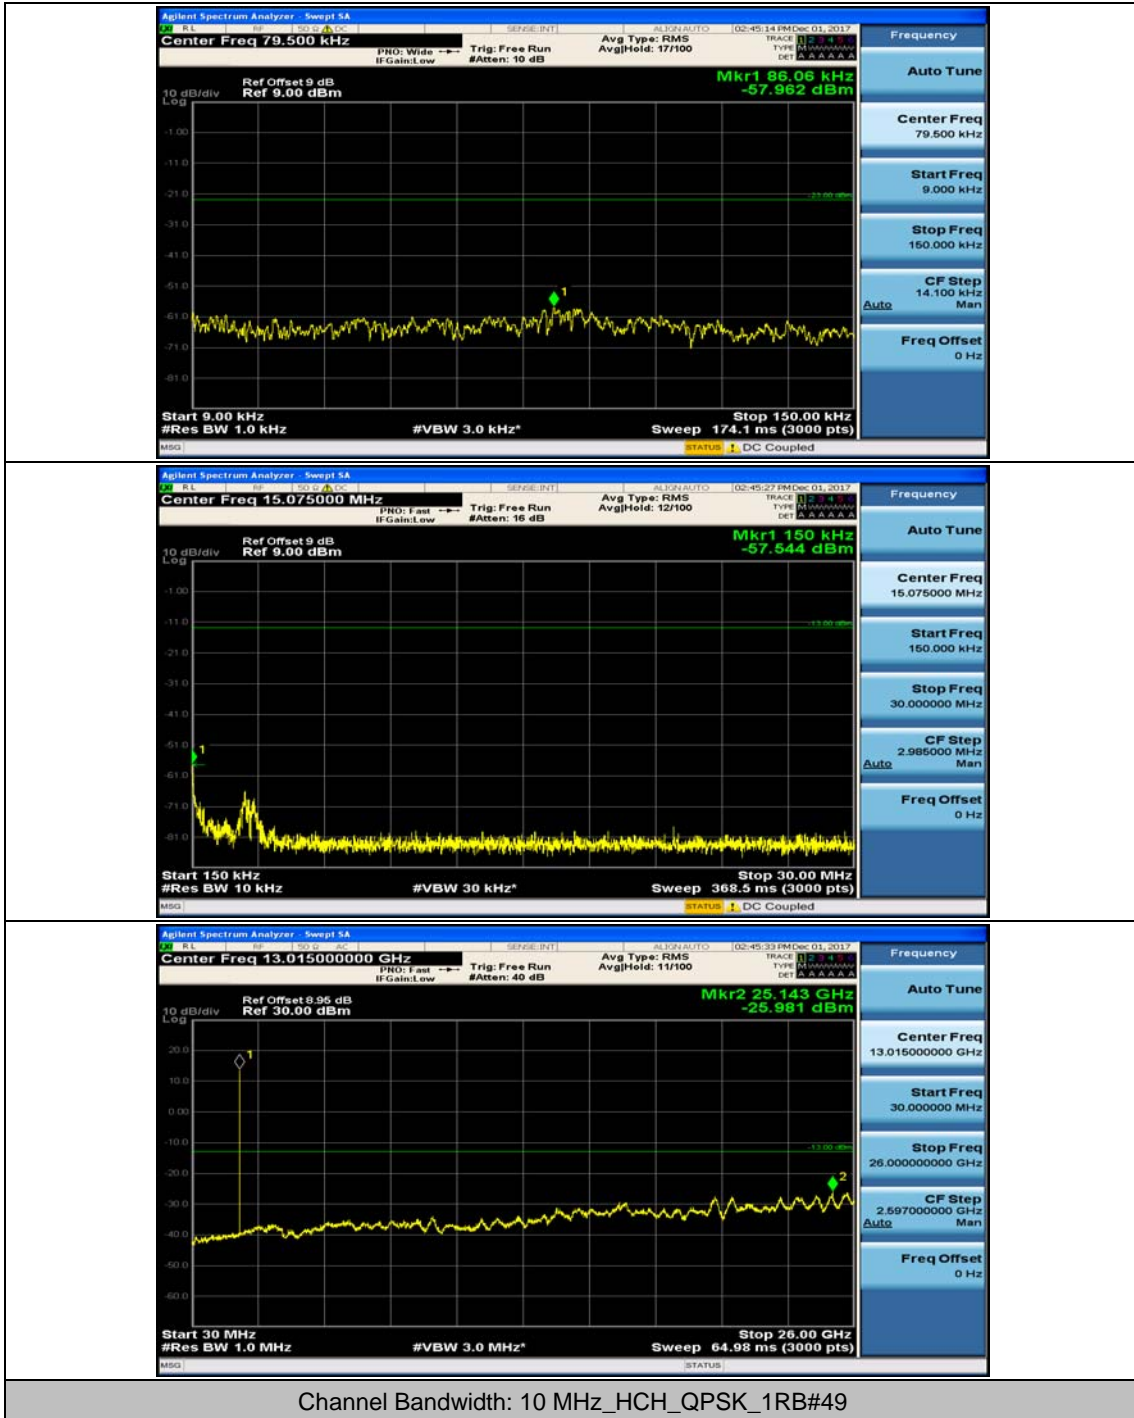

Channel Bandwidth: 5 MHz

(Channel Bandwidth: 5 MHz)_LCH_QPSK_1RB#24

(Channel Bandwidth: 5 MHz)_MCH_QPSK_1RB#0

(Channel Bandwidth: 5 MHz)_MCH_QPSK_1RB#12

(Channel Bandwidth: 5 MHz)_HCH_QPSK_1RB#0

(Channel Bandwidth: 5 MHz)_HCH_QPSK_1RB#12

(Channel Bandwidth: 5 MHz)_LCH_16QAM_1RB#0

(Channel Bandwidth: 5 MHz)_LCH_16QAM_1RB#12

(Channel Bandwidth: 5 MHz)_MCH_16QAM_1RB#0

(Channel Bandwidth: 5 MHz)_MCH_16QAM_1RB#12

(Channel Bandwidth: 5 MHz)_HCH_16QAM_1RB#0

(Channel Bandwidth: 5 MHz)_HCH_16QAM_1RB#12

Channel Bandwidth: 10 MHz

Channel Bandwidth: 10 MHz_MCH_QPSK_1RB#0

Channel Bandwidth: 10 MHz_MCH_QPSK_1RB#24

Channel Bandwidth: 10 MHz_HCH_QPSK_1RB#0

Channel Bandwidth: 10 MHz_HCH_QPSK_1RB#24

Channel Bandwidth: 10 MHz_LCH_16QAM_1RB#0

Channel Bandwidth: 10 MHz_LCH_16QAM_1RB#24