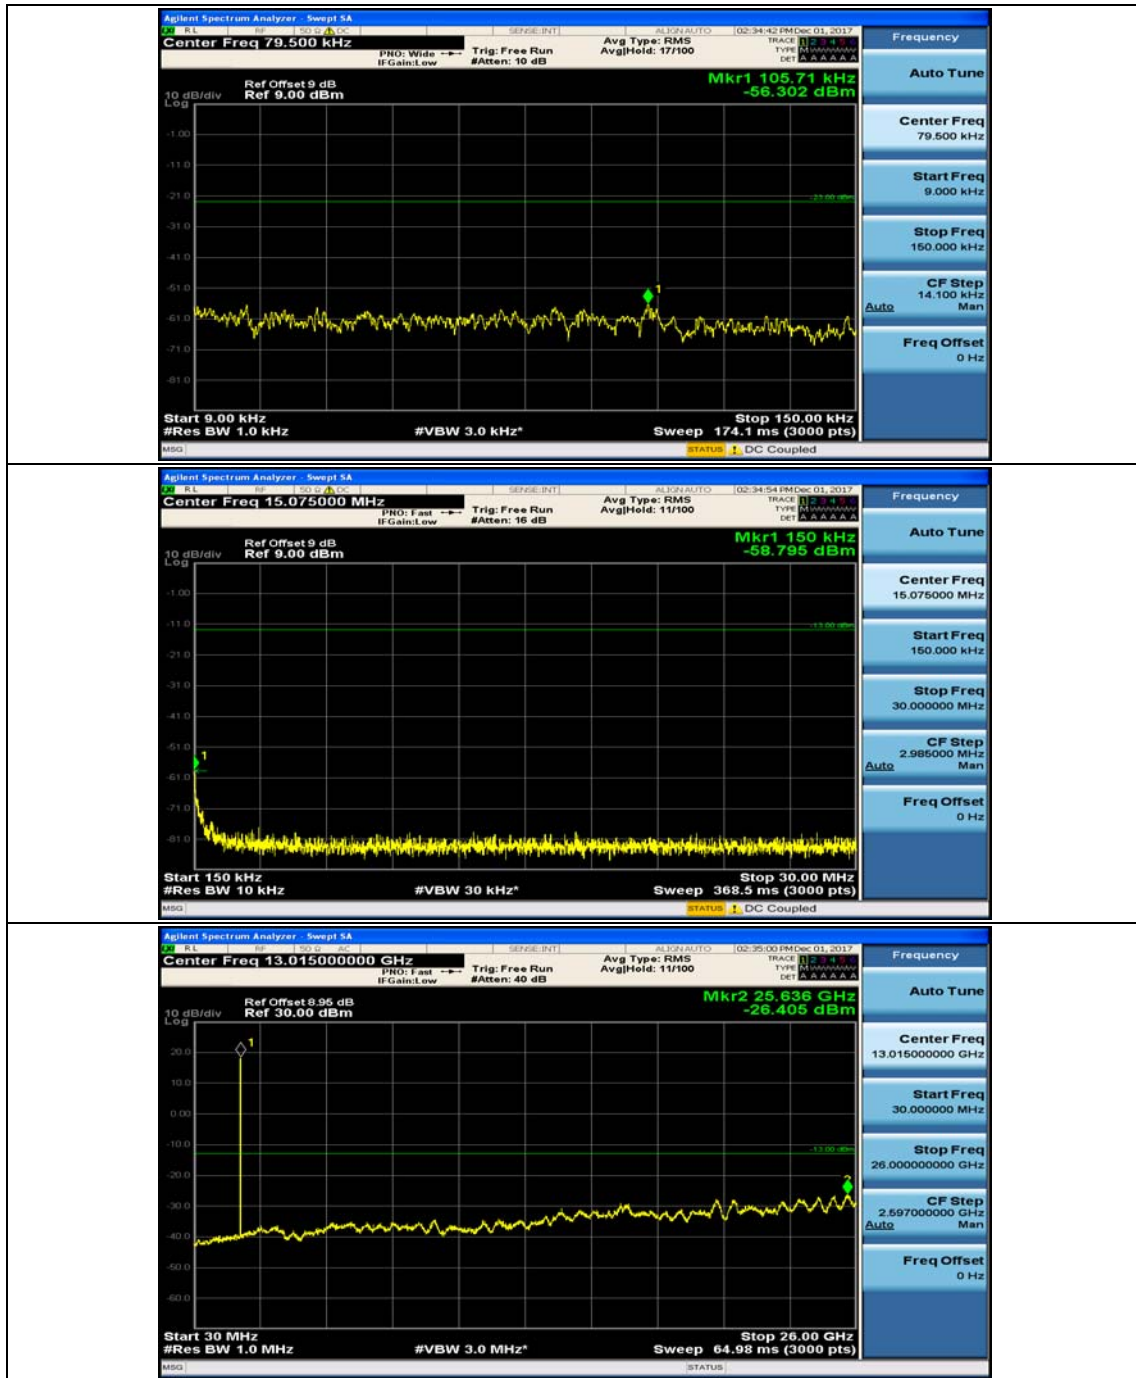

Channel Bandwidth: 5 MHz

(Channel Bandwidth: 5 MHz)_LCH_QPSK_1RB#24

(Channel Bandwidth: 5 MHz)_MCH_QPSK_1RB#0

(Channel Bandwidth: 5 MHz)_MCH_QPSK_1RB#12

(Channel Bandwidth: 5 MHz)_HCH_QPSK_1RB#0

(Channel Bandwidth: 5 MHz)_HCH_QPSK_1RB#12

(Channel Bandwidth: 5 MHz)_LCH_16QAM_1RB#0

(Channel Bandwidth: 5 MHz)_LCH_16QAM_1RB#12

(Channel Bandwidth: 5 MHz)_MCH_16QAM_1RB#0

(Channel Bandwidth: 5 MHz)_MCH_16QAM_1RB#12

(Channel Bandwidth: 5 MHz)_HCH_16QAM_1RB#0