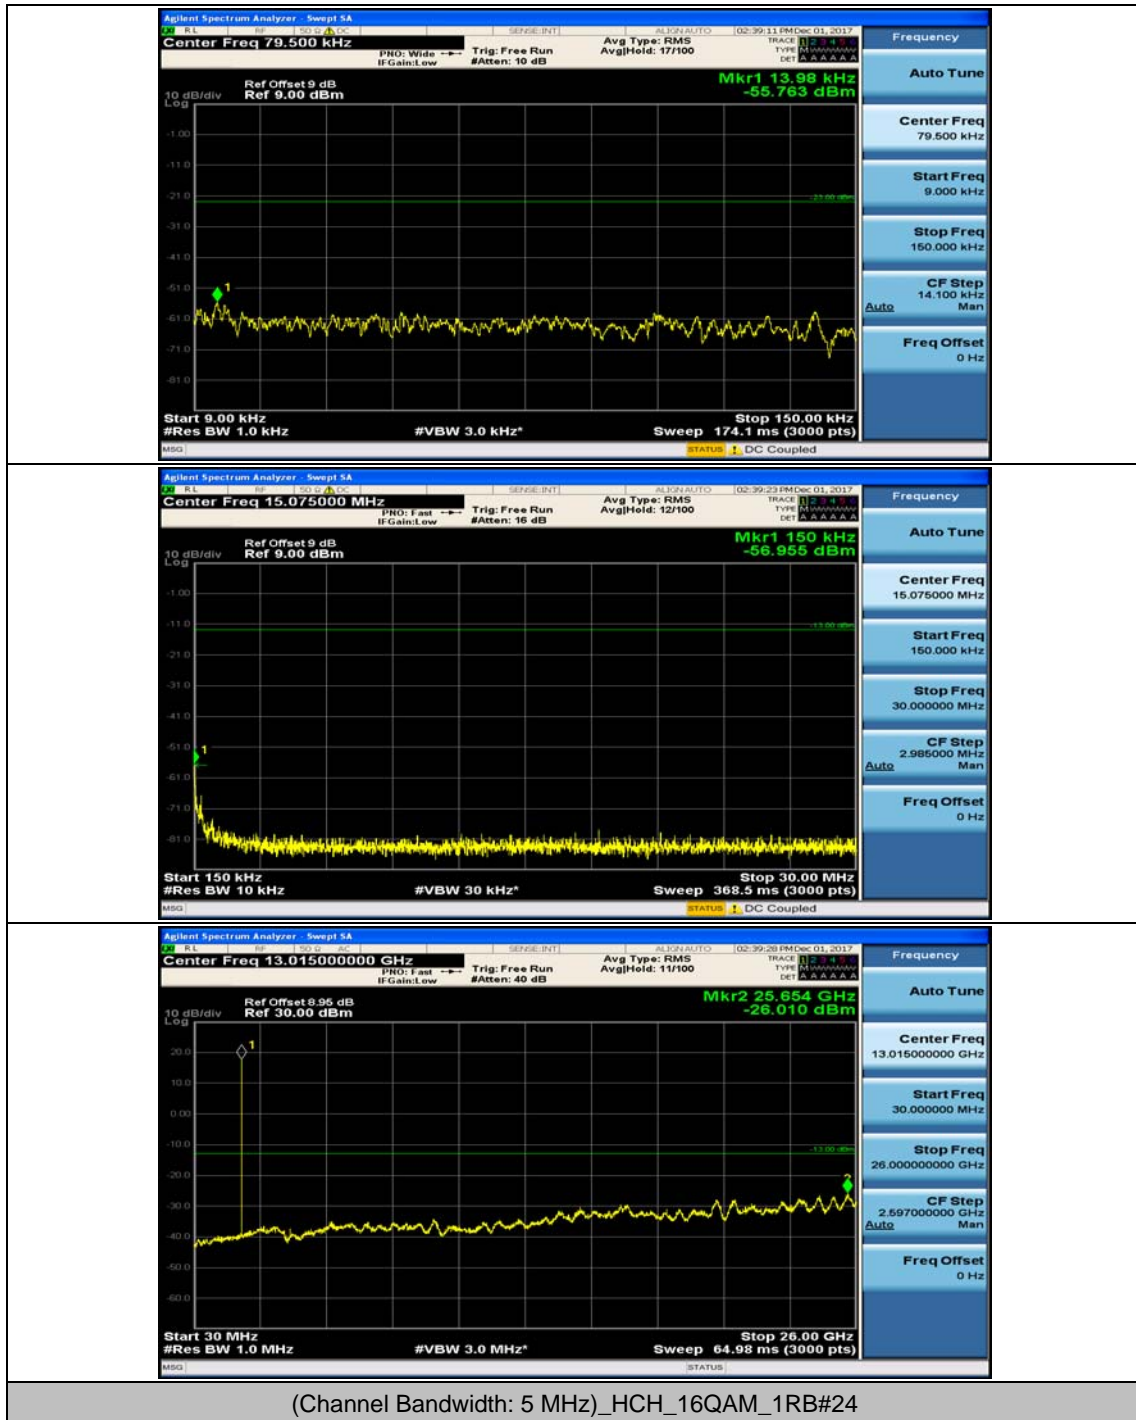

(Channel Bandwidth: 5 MHz)_HCH_16QAM_1RB#12