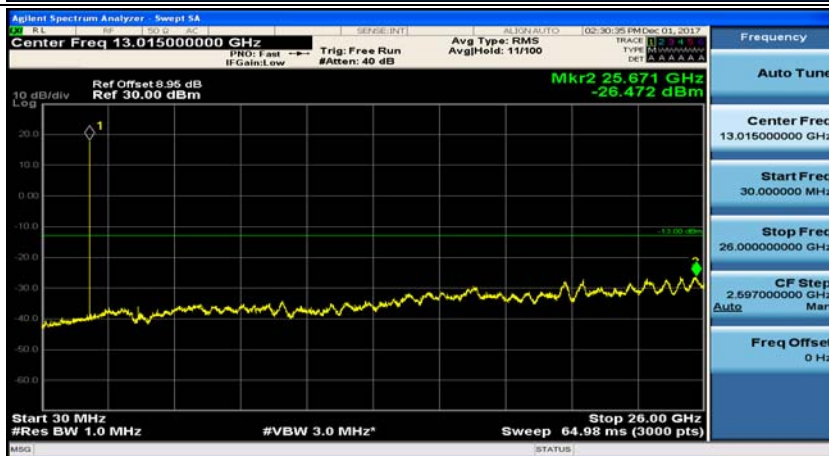

Channel Bandwidth: 3 MHz

(Channel Bandwidth: 3 MHz)_MCH_QPSK_1RB#0

(Channel Bandwidth: 3 MHz)_MCH_QPSK_1RB#7

(Channel Bandwidth: 3 MHz)_HCH_QPSK_1RB#0

(Channel Bandwidth: 3 MHz)_HCH_QPSK_1RB#7

(Channel Bandwidth: 3 MHz)_LCH_16QAM_1RB#0

(Channel Bandwidth: 3 MHz)_LCH_16QAM_1RB#7

(Channel Bandwidth: 3 MHz)_MCH_16QAM_1RB#0

(Channel Bandwidth: 3 MHz)_MCH_16QAM_1RB#7

(Channel Bandwidth: 3 MHz)_HCH_16QAM_1RB#0

(Channel Bandwidth: 3 MHz)_HCH_16QAM_1RB#7