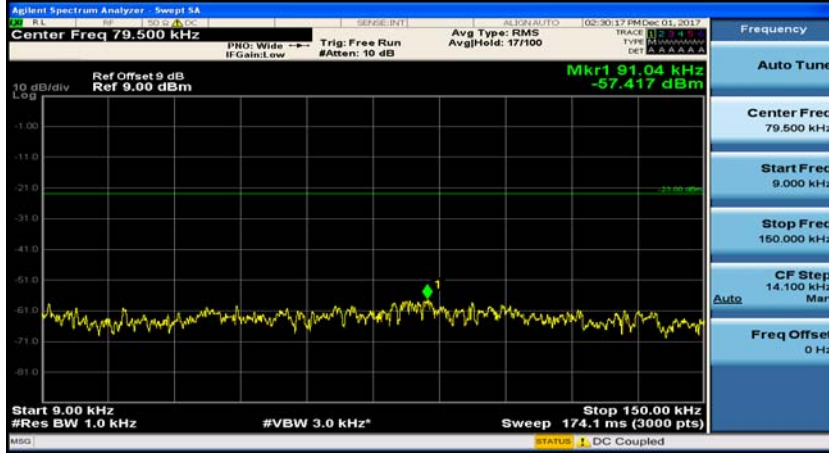

Channel Bandwidth: 3 MHz

(Channel Bandwidth: 3 MHz)_MCH_QPSK_1RB#0

(Channel Bandwidth: 3 MHz)_MCH_QPSK_1RB#7

(Channel Bandwidth: 3 MHz)_HCH_QPSK_1RB#0

(Channel Bandwidth: 3 MHz)_HCH_QPSK_1RB#7

(Channel Bandwidth: 3 MHz)_LCH_16QAM_1RB#0

(Channel Bandwidth: 3 MHz)_LCH_16QAM_1RB#7

(Channel Bandwidth: 3 MHz)_MCH_16QAM_1RB#0

(Channel Bandwidth: 3 MHz)_MCH_16QAM_1RB#7

(Channel Bandwidth: 3 MHz)_HCH_16QAM_1RB#0

(Channel Bandwidth: 3 MHz)_HCH_16QAM_1RB#7