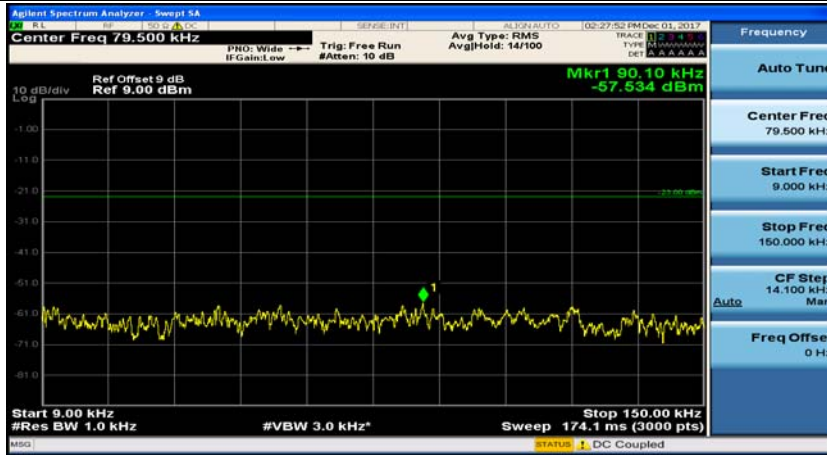

Channel Bandwidth: 3 MHz

(Channel Bandwidth: 3 MHz)_MCH_QPSK_1RB#0

(Channel Bandwidth: 3 MHz)_MCH_QPSK_1RB#7

(Channel Bandwidth: 3 MHz)_HCH_QPSK_1RB#0

(Channel Bandwidth: 3 MHz)_HCH_QPSK_1RB#7

(Channel Bandwidth: 3 MHz)_LCH_16QAM_1RB#0

(Channel Bandwidth: 3 MHz)_LCH_16QAM_1RB#7

(Channel Bandwidth: 3 MHz)_MCH_16QAM_1RB#0

(Channel Bandwidth: 3 MHz)_MCH_16QAM_1RB#7

(Channel Bandwidth: 3 MHz)_HCH_16QAM_1RB#0

(Channel Bandwidth: 3 MHz)_HCH_16QAM_1RB#7