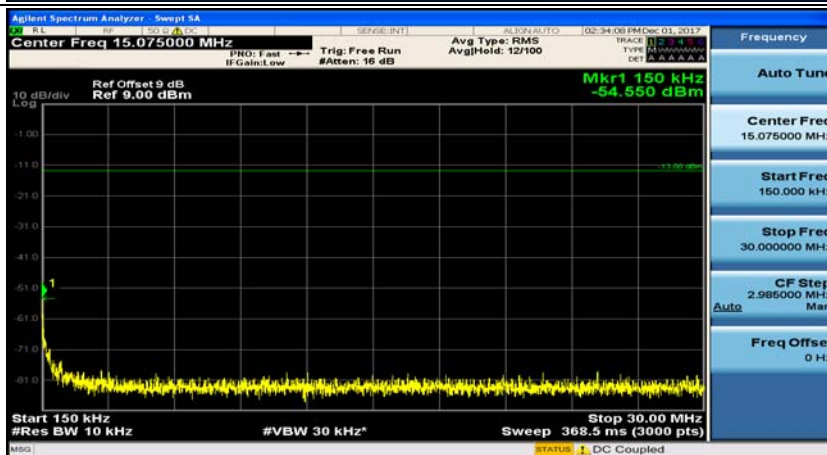

(Channel Bandwidth: 5 MHz)_LCH_16QAM_1RB#0