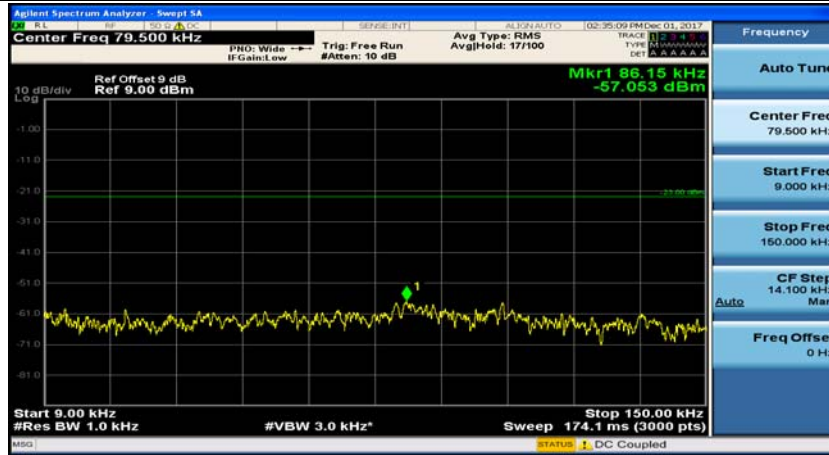

Channel Bandwidth: 5 MHz

(Channel Bandwidth: 5 MHz)_LCH_QPSK_1RB#24

(Channel Bandwidth: 5 MHz)_MCH_QPSK_1RB#0

(Channel Bandwidth: 5 MHz)_MCH_QPSK_1RB#12

(Channel Bandwidth: 5 MHz)_HCH_QPSK_1RB#0

(Channel Bandwidth: 5 MHz)_HCH_QPSK_1RB#12