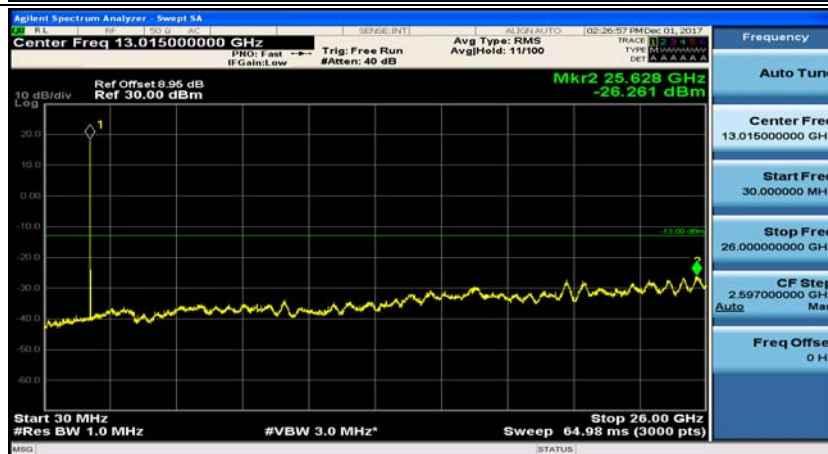

Channel Bandwidth: 3 MHz

(Channel Bandwidth: 3 MHz)_MCH_QPSK_1RB#0

(Channel Bandwidth: 3 MHz)_MCH_QPSK_1RB#7

(Channel Bandwidth: 3 MHz)_HCH_QPSK_1RB#0

(Channel Bandwidth: 3 MHz)_HCH_QPSK_1RB#7

(Channel Bandwidth: 3 MHz)_LCH_16QAM_1RB#0

(Channel Bandwidth: 3 MHz)_LCH_16QAM_1RB#7

(Channel Bandwidth: 3 MHz)_MCH_16QAM_1RB#0

(Channel Bandwidth: 3 MHz)_MCH_16QAM_1RB#7

(Channel Bandwidth: 3 MHz)_HCH_16QAM_1RB#0

(Channel Bandwidth: 3 MHz)_HCH_16QAM_1RB#7