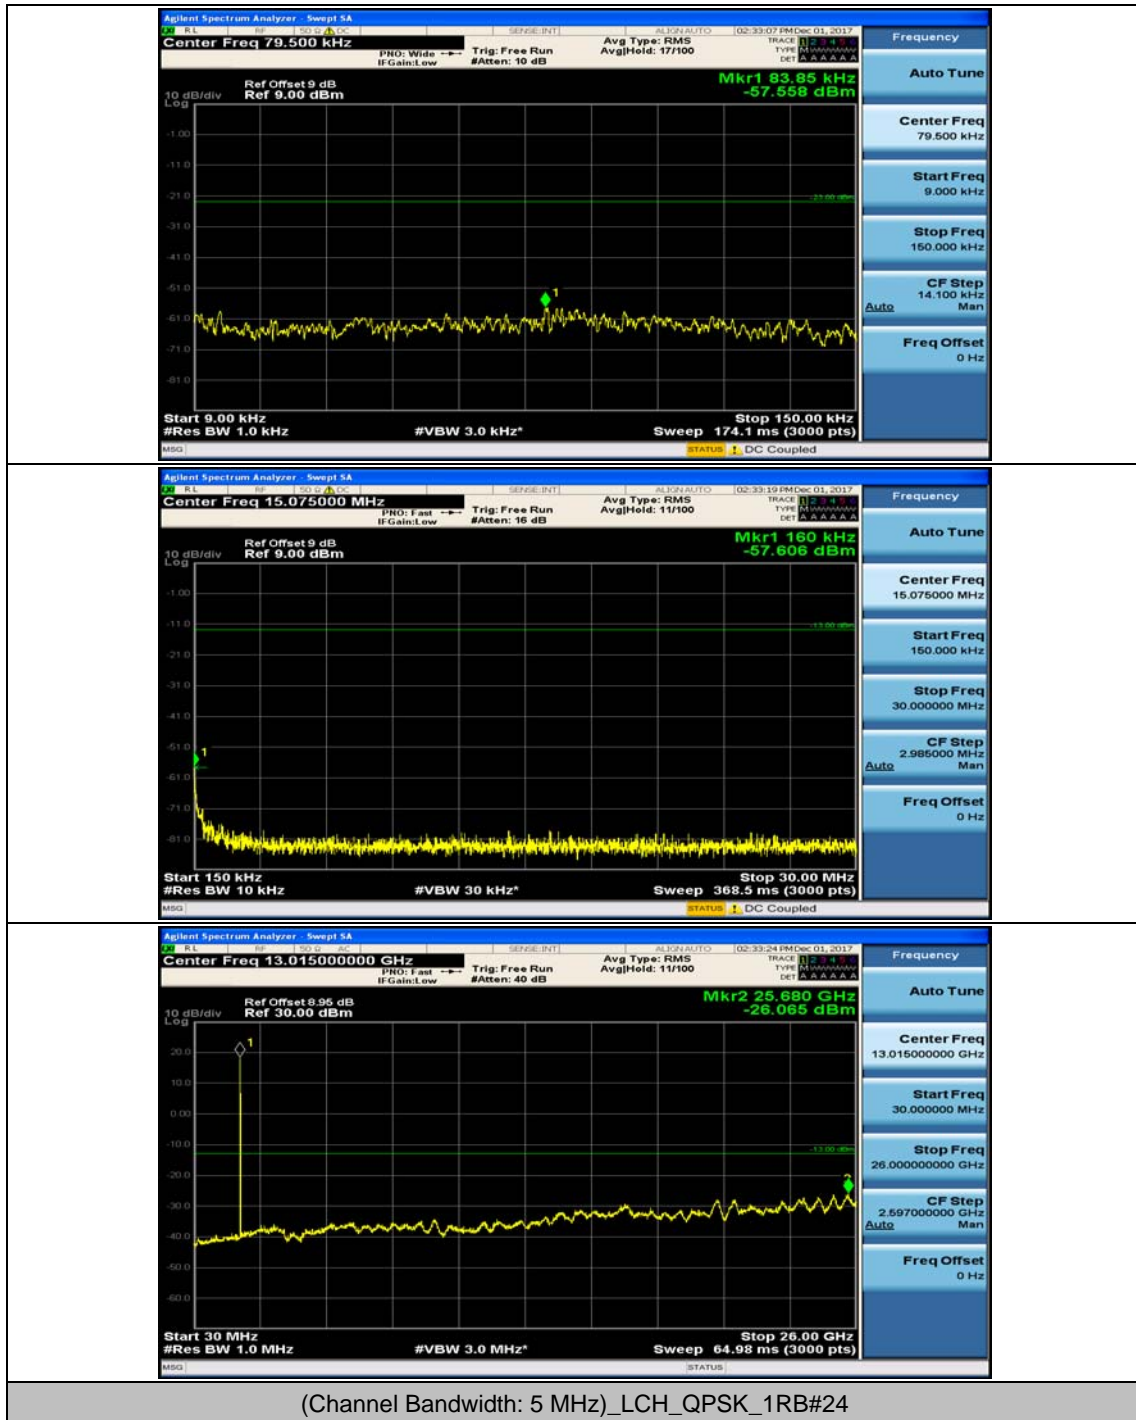

Channel Bandwidth: 3 MHz

(Channel Bandwidth: 3 MHz)_MCH_QPSK_1RB#0

(Channel Bandwidth: 3 MHz)_MCH_QPSK_1RB#7

(Channel Bandwidth: 3 MHz)_HCH_QPSK_1RB#0

(Channel Bandwidth: 3 MHz)_HCH_QPSK_1RB#7

(Channel Bandwidth: 3 MHz)_LCH_16QAM_1RB#0

(Channel Bandwidth: 3 MHz)_LCH_16QAM_1RB#7

(Channel Bandwidth: 3 MHz)_MCH_16QAM_1RB#0

(Channel Bandwidth: 3 MHz)_MCH_16QAM_1RB#7

(Channel Bandwidth: 3 MHz)_HCH_16QAM_1RB#0

(Channel Bandwidth: 3 MHz)_HCH_16QAM_1RB#7

Channel Bandwidth: 5 MHz

(Channel Bandwidth: 5 MHz)_LCH_QPSK_1RB#24

(Channel Bandwidth: 5 MHz)_MCH_QPSK_1RB#0

(Channel Bandwidth: 5 MHz)_MCH_QPSK_1RB#12

(Channel Bandwidth: 5 MHz)_HCH_QPSK_1RB#0

(Channel Bandwidth: 5 MHz)_HCH_QPSK_1RB#12