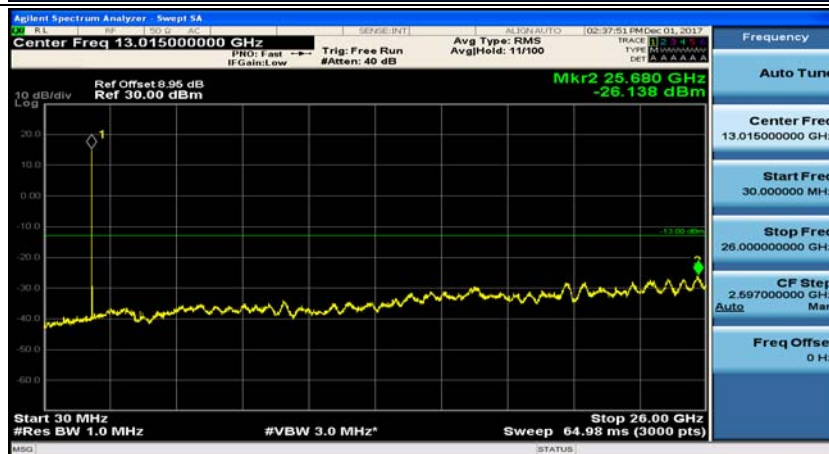

Channel Bandwidth: 5 MHz

(Channel Bandwidth: 5 MHz)_LCH_QPSK_1RB#24

(Channel Bandwidth: 5 MHz)_MCH_QPSK_1RB#0

(Channel Bandwidth: 5 MHz)_MCH_QPSK_1RB#12

(Channel Bandwidth: 5 MHz)_HCH_QPSK_1RB#0

(Channel Bandwidth: 5 MHz)_HCH_QPSK_1RB#12