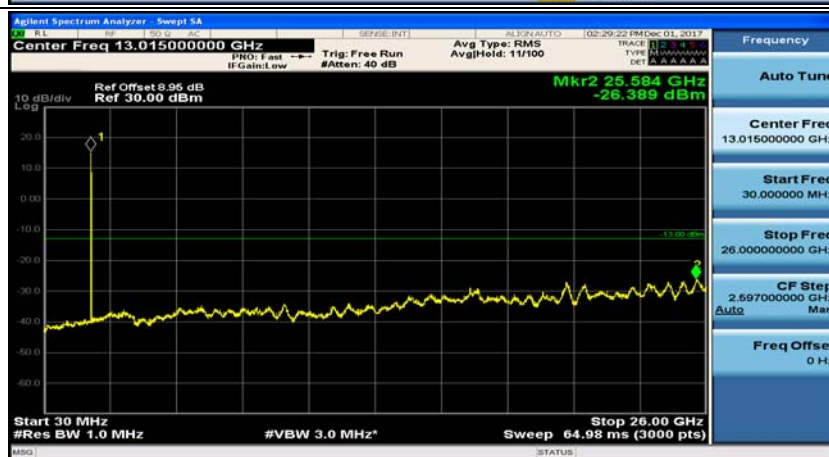

Channel Bandwidth: 3 MHz

(Channel Bandwidth: 3 MHz)_MCH_QPSK_1RB#0

(Channel Bandwidth: 3 MHz)_MCH_QPSK_1RB#7

(Channel Bandwidth: 3 MHz)_HCH_QPSK_1RB#0

(Channel Bandwidth: 3 MHz)_HCH_QPSK_1RB#7

(Channel Bandwidth: 3 MHz)_LCH_16QAM_1RB#0

(Channel Bandwidth: 3 MHz)_LCH_16QAM_1RB#7

(Channel Bandwidth: 3 MHz)_MCH_16QAM_1RB#0

(Channel Bandwidth: 3 MHz)_MCH_16QAM_1RB#7

(Channel Bandwidth: 3 MHz)_HCH_16QAM_1RB#0

(Channel Bandwidth: 3 MHz)_HCH_16QAM_1RB#7