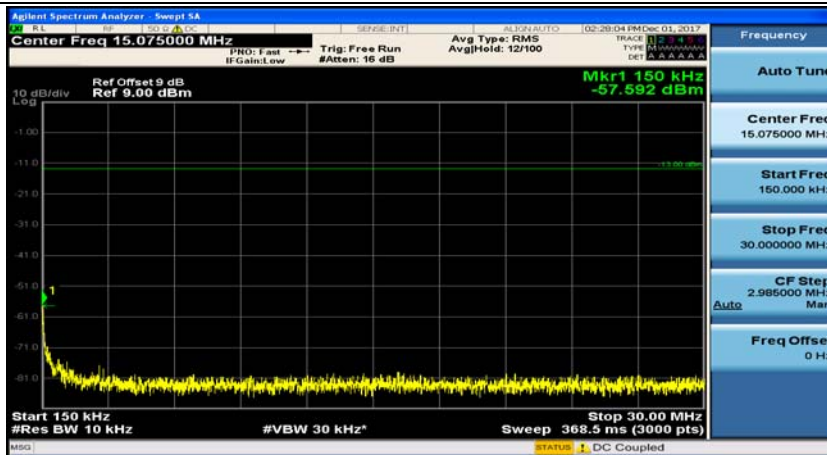

Channel Bandwidth: 3 MHz

(Channel Bandwidth: 3 MHz)_MCH_QPSK_1RB#0

(Channel Bandwidth: 3 MHz)_MCH_QPSK_1RB#7

(Channel Bandwidth: 3 MHz)_HCH_QPSK_1RB#0

(Channel Bandwidth: 3 MHz)_HCH_QPSK_1RB#7

(Channel Bandwidth: 3 MHz)_LCH_16QAM_1RB#0

(Channel Bandwidth: 3 MHz)_LCH_16QAM_1RB#7

(Channel Bandwidth: 3 MHz)_MCH_16QAM_1RB#0

(Channel Bandwidth: 3 MHz)_MCH_16QAM_1RB#7

(Channel Bandwidth: 3 MHz)_HCH_16QAM_1RB#0

(Channel Bandwidth: 3 MHz)_HCH_16QAM_1RB#7