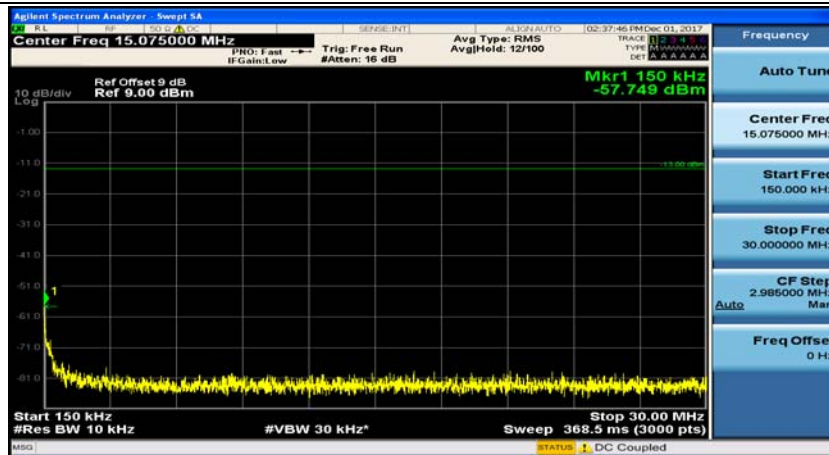

Channel Bandwidth: 5 MHz

(Channel Bandwidth: 5 MHz)_LCH_QPSK_1RB#24

(Channel Bandwidth: 5 MHz)_MCH_QPSK_1RB#0

(Channel Bandwidth: 5 MHz)_MCH_QPSK_1RB#12

(Channel Bandwidth: 5 MHz)_HCH_QPSK_1RB#0

(Channel Bandwidth: 5 MHz)_HCH_QPSK_1RB#12