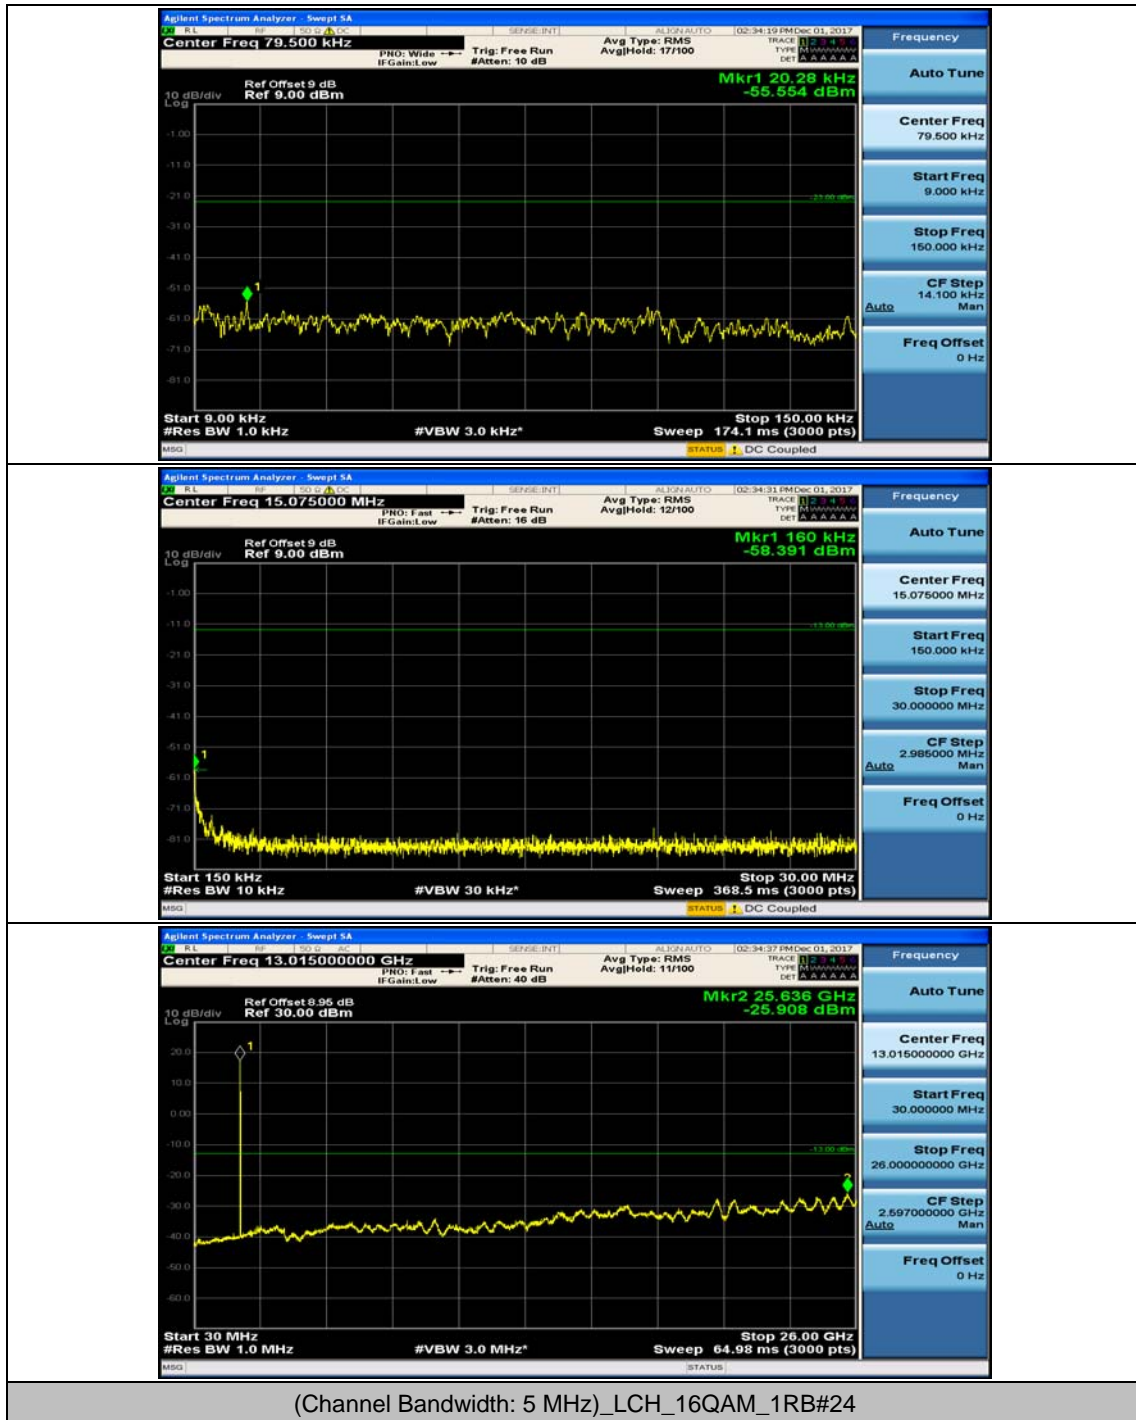

Channel Bandwidth: 5 MHz

(Channel Bandwidth: 5 MHz)_LCH_QPSK_1RB#24

(Channel Bandwidth: 5 MHz)_MCH_QPSK_1RB#0

(Channel Bandwidth: 5 MHz)_MCH_QPSK_1RB#12

(Channel Bandwidth: 5 MHz)_HCH_QPSK_1RB#0

(Channel Bandwidth: 5 MHz)_HCH_QPSK_1RB#12

(Channel Bandwidth: 5 MHz)_LCH_16QAM_1RB#0

(Channel Bandwidth: 5 MHz)_LCH_16QAM_1RB#12

(Channel Bandwidth: 5 MHz)_MCH_16QAM_1RB#0

(Channel Bandwidth: 5 MHz)_MCH_16QAM_1RB#12

(Channel Bandwidth: 5 MHz)_HCH_16QAM_1RB#0