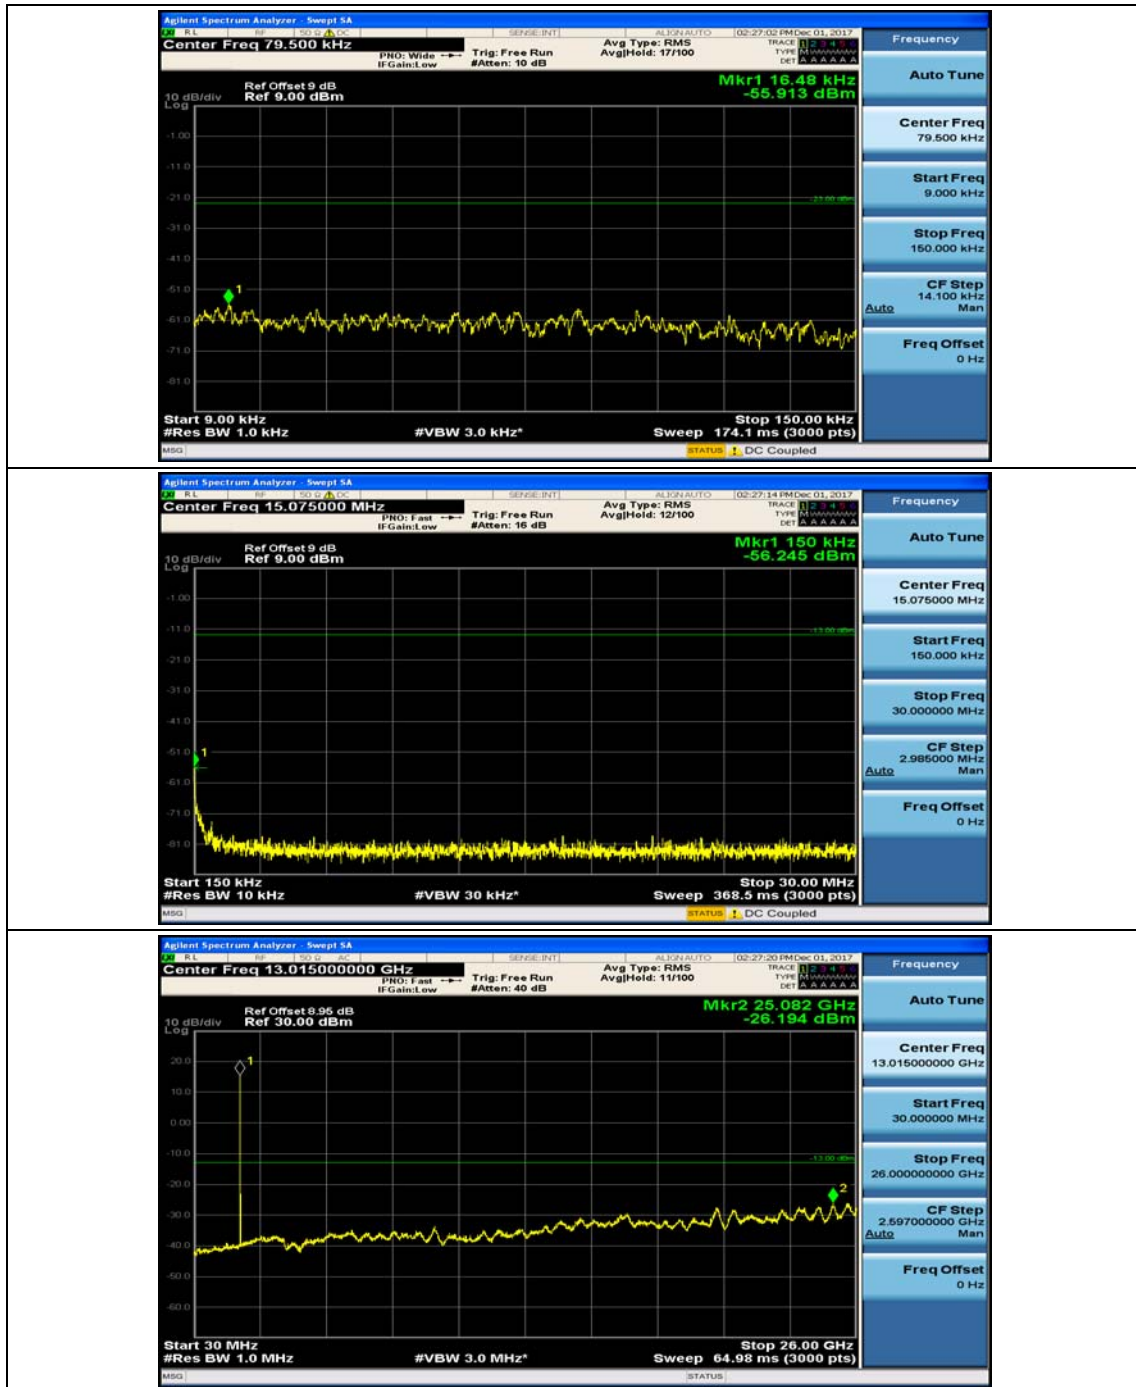

Channel Bandwidth: 3 MHz

(Channel Bandwidth: 3 MHz)_MCH_QPSK_1RB#0

(Channel Bandwidth: 3 MHz)_MCH_QPSK_1RB#7

(Channel Bandwidth: 3 MHz)_HCH_QPSK_1RB#0

(Channel Bandwidth: 3 MHz)_HCH_QPSK_1RB#7

(Channel Bandwidth: 3 MHz)_LCH_16QAM_1RB#0

(Channel Bandwidth: 3 MHz)_LCH_16QAM_1RB#7

(Channel Bandwidth: 3 MHz)_MCH_16QAM_1RB#0

(Channel Bandwidth: 3 MHz)_MCH_16QAM_1RB#7

(Channel Bandwidth: 3 MHz)_HCH_16QAM_1RB#0

(Channel Bandwidth: 3 MHz)_HCH_16QAM_1RB#7

Channel Bandwidth: 5 MHz

(Channel Bandwidth: 5 MHz)_LCH_QPSK_1RB#24

(Channel Bandwidth: 5 MHz)_MCH_QPSK_1RB#0

(Channel Bandwidth: 5 MHz)_MCH_QPSK_1RB#12

(Channel Bandwidth: 5 MHz)_HCH_QPSK_1RB#0

(Channel Bandwidth: 5 MHz)_HCH_QPSK_1RB#12