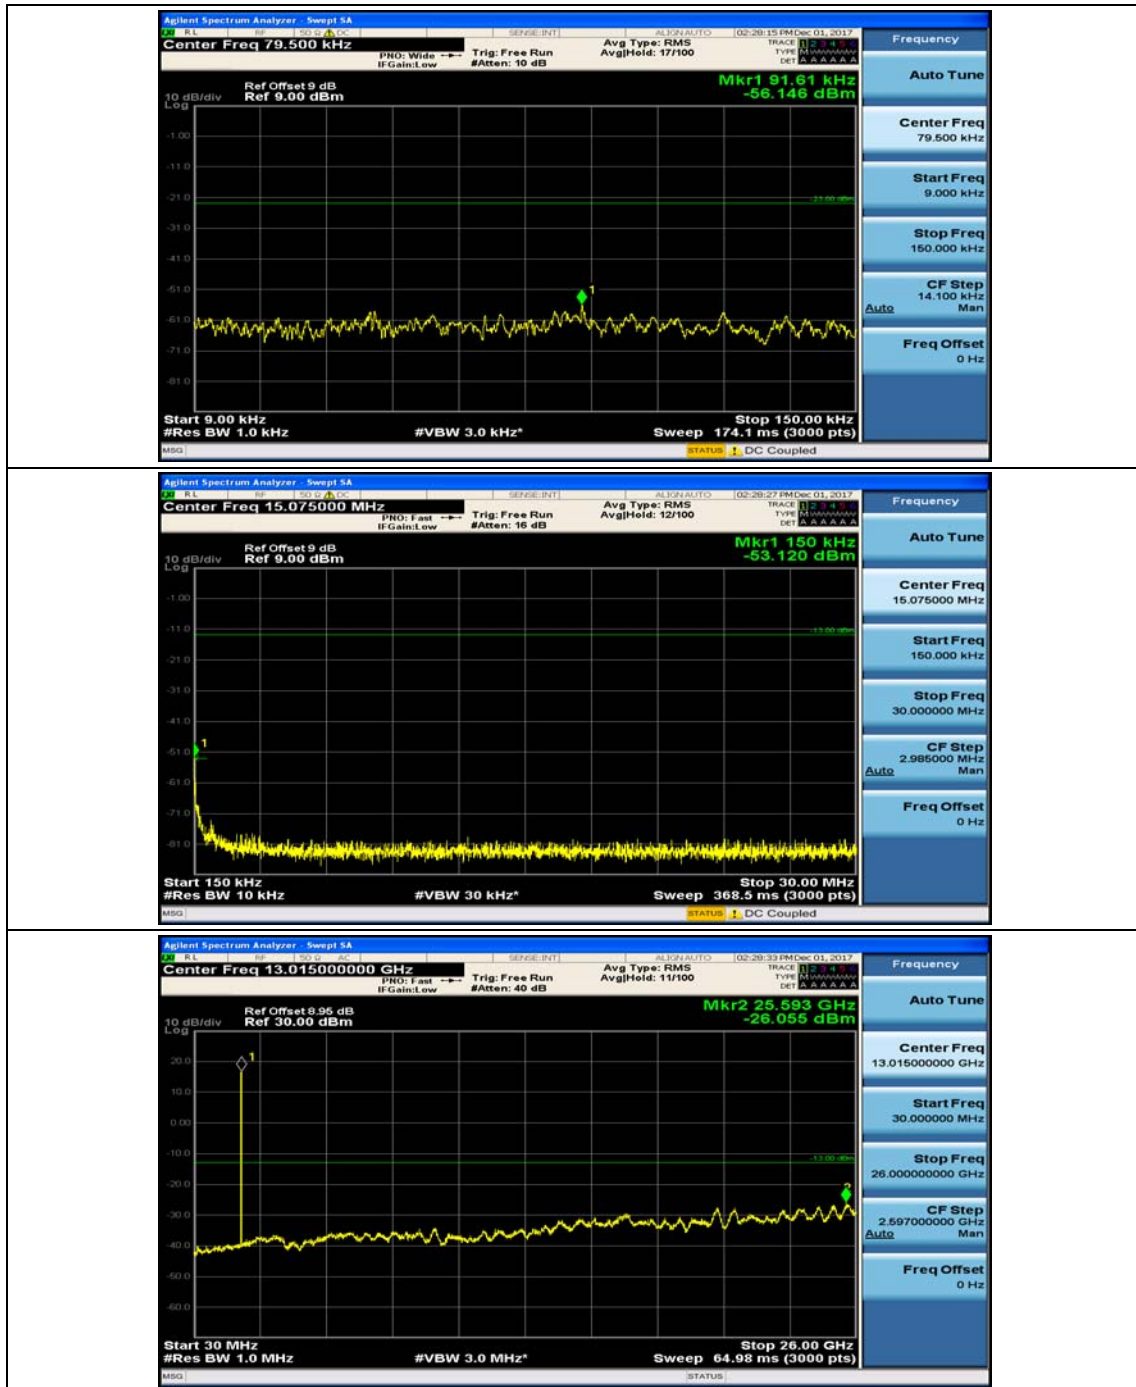

Channel Bandwidth: 3 MHz

(Channel Bandwidth: 3 MHz)_MCH_QPSK_1RB#0

(Channel Bandwidth: 3 MHz)_MCH_QPSK_1RB#7

(Channel Bandwidth: 3 MHz)_HCH_QPSK_1RB#0

(Channel Bandwidth: 3 MHz)_HCH_QPSK_1RB#7

(Channel Bandwidth: 3 MHz)_LCH_16QAM_1RB#0

(Channel Bandwidth: 3 MHz)_LCH_16QAM_1RB#7

(Channel Bandwidth: 3 MHz)_MCH_16QAM_1RB#0

(Channel Bandwidth: 3 MHz)_MCH_16QAM_1RB#7

(Channel Bandwidth: 3 MHz)_HCH_16QAM_1RB#0

(Channel Bandwidth: 3 MHz)_HCH_16QAM_1RB#7

Channel Bandwidth: 5 MHz

(Channel Bandwidth: 5 MHz)_LCH_QPSK_1RB#24

(Channel Bandwidth: 5 MHz)_MCH_QPSK_1RB#0

(Channel Bandwidth: 5 MHz)_MCH_QPSK_1RB#12

(Channel Bandwidth: 5 MHz)_HCH_QPSK_1RB#0

(Channel Bandwidth: 5 MHz)_HCH_QPSK_1RB#12