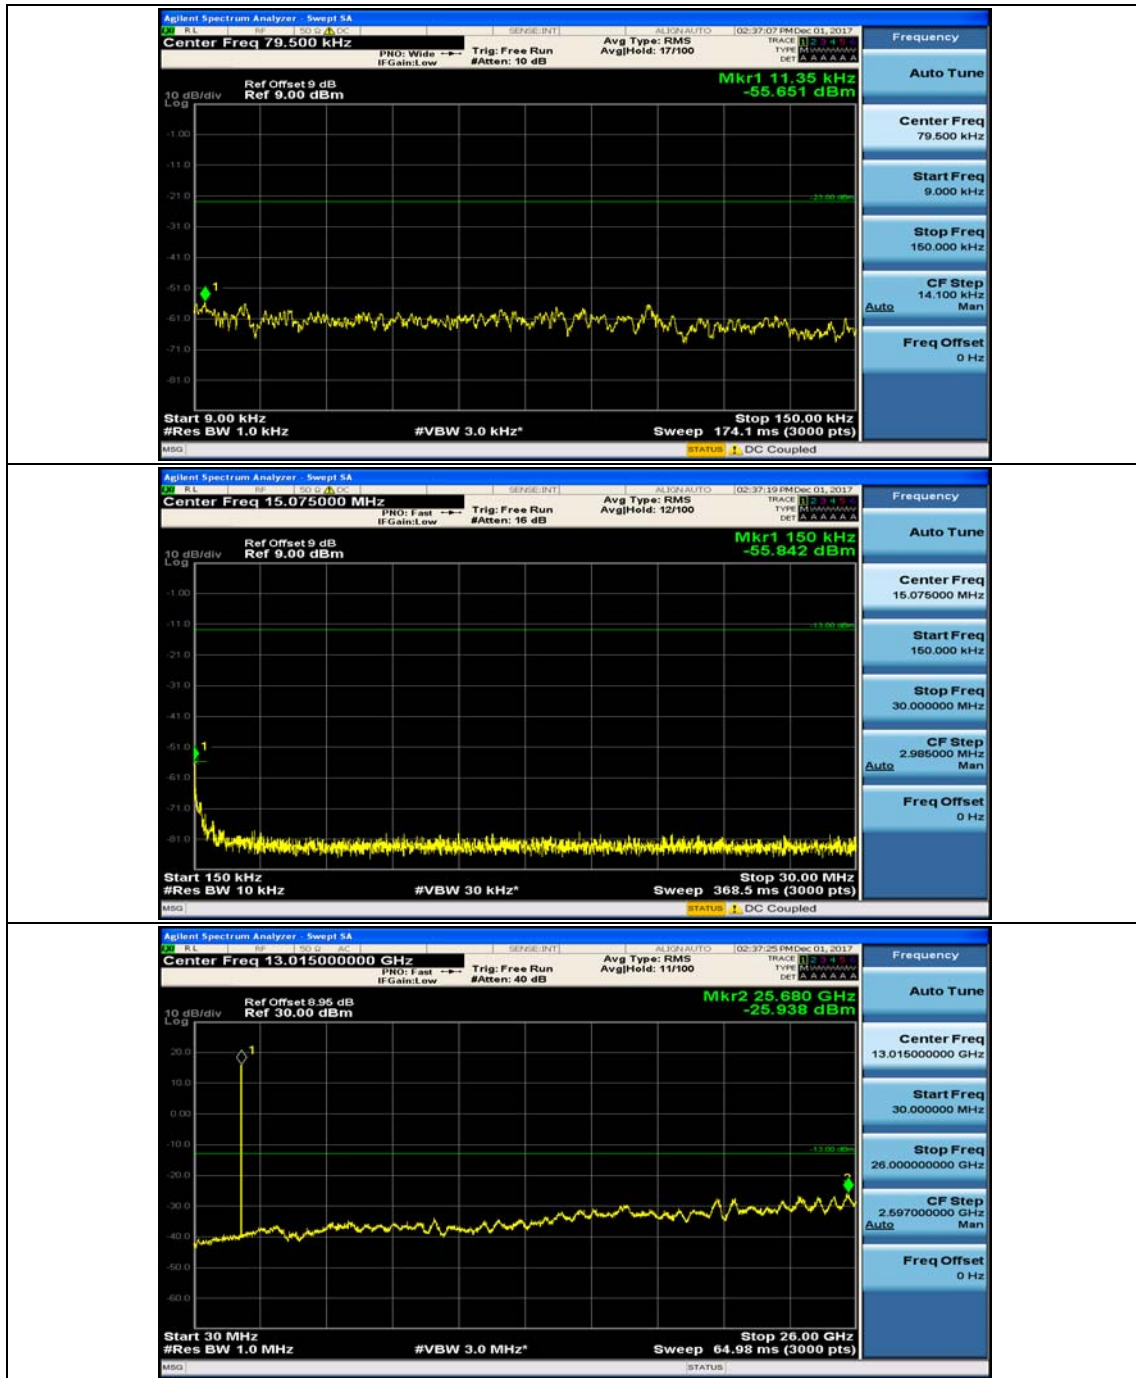

Channel Bandwidth: 5 MHz

(Channel Bandwidth: 5 MHz)_LCH_QPSK_1RB#24

(Channel Bandwidth: 5 MHz)_MCH_QPSK_1RB#0

(Channel Bandwidth: 5 MHz)_MCH_QPSK_1RB#12

(Channel Bandwidth: 5 MHz)_HCH_QPSK_1RB#0

(Channel Bandwidth: 5 MHz)_HCH_QPSK_1RB#12

(Channel Bandwidth: 5 MHz)_LCH_16QAM_1RB#0

(Channel Bandwidth: 5 MHz)_LCH_16QAM_1RB#12

(Channel Bandwidth: 5 MHz)_MCH_16QAM_1RB#0

(Channel Bandwidth: 5 MHz)_MCH_16QAM_1RB#12

(Channel Bandwidth: 5 MHz)_HCH_16QAM_1RB#0