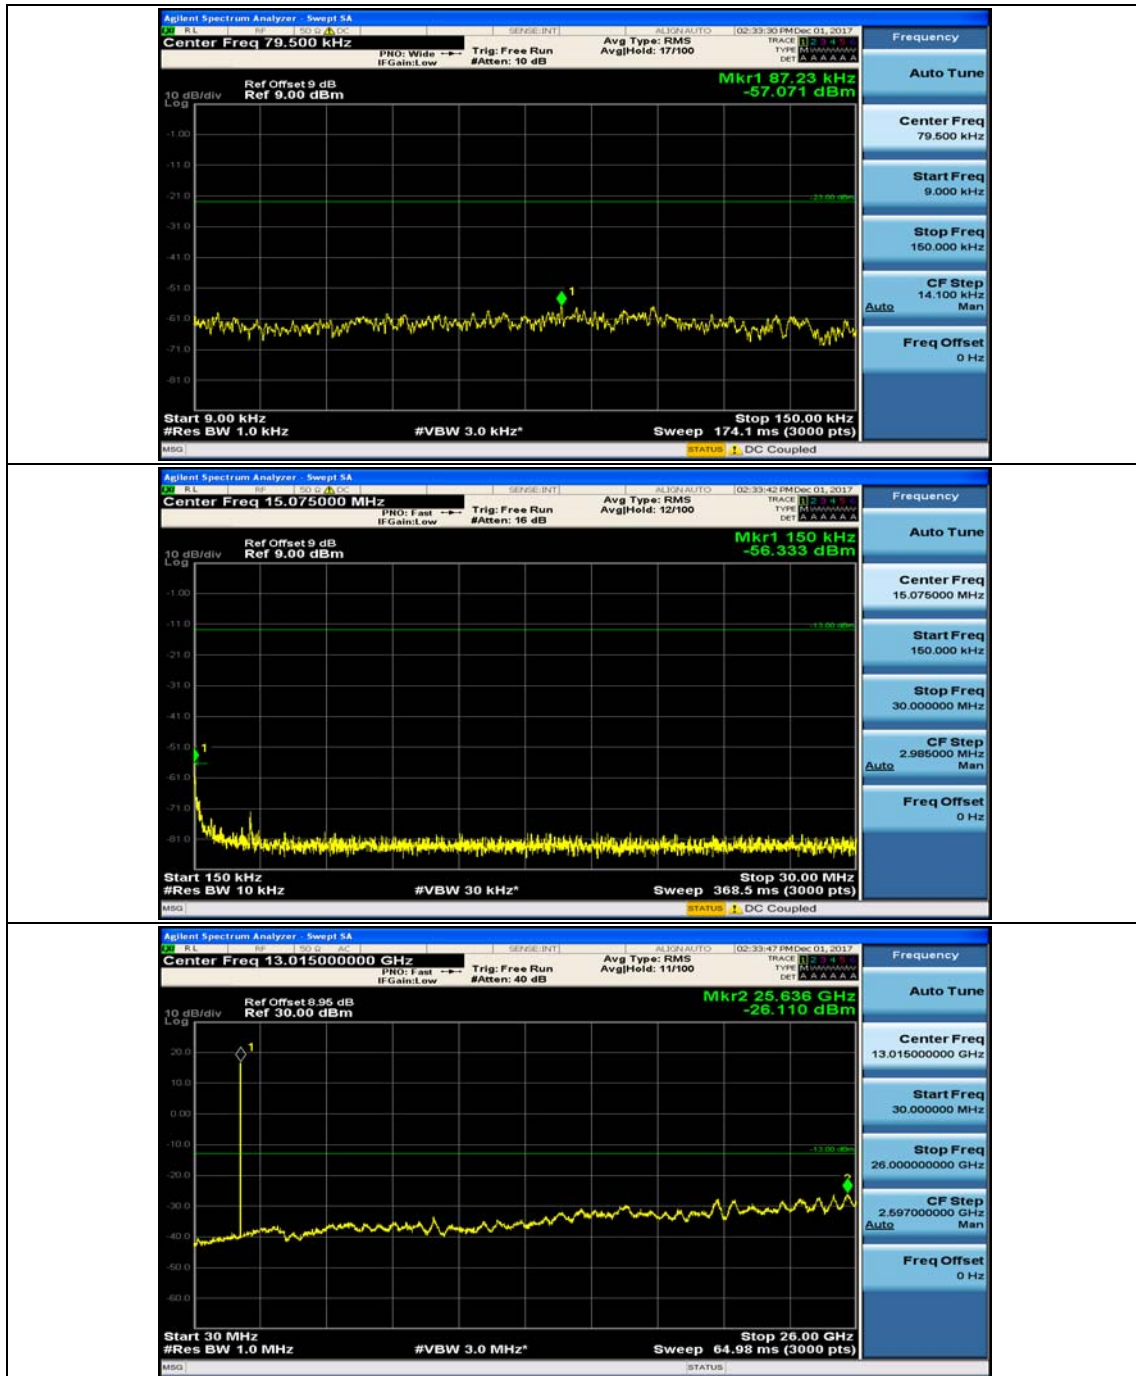

Channel Bandwidth: 3 MHz

(Channel Bandwidth: 3 MHz)_MCH_QPSK_1RB#0

(Channel Bandwidth: 3 MHz)_MCH_QPSK_1RB#7

(Channel Bandwidth: 3 MHz)_HCH_QPSK_1RB#0

(Channel Bandwidth: 3 MHz)_HCH_QPSK_1RB#7

(Channel Bandwidth: 3 MHz)_LCH_16QAM_1RB#0

(Channel Bandwidth: 3 MHz)_LCH_16QAM_1RB#7

(Channel Bandwidth: 3 MHz)_MCH_16QAM_1RB#0

(Channel Bandwidth: 3 MHz)_MCH_16QAM_1RB#7

(Channel Bandwidth: 3 MHz)_HCH_16QAM_1RB#0

(Channel Bandwidth: 3 MHz)_HCH_16QAM_1RB#7

Channel Bandwidth: 5 MHz

(Channel Bandwidth: 5 MHz)_LCH_QPSK_1RB#24

(Channel Bandwidth: 5 MHz)_MCH_QPSK_1RB#0

(Channel Bandwidth: 5 MHz)_MCH_QPSK_1RB#12

(Channel Bandwidth: 5 MHz)_HCH_QPSK_1RB#0

(Channel Bandwidth: 5 MHz)_HCH_QPSK_1RB#12