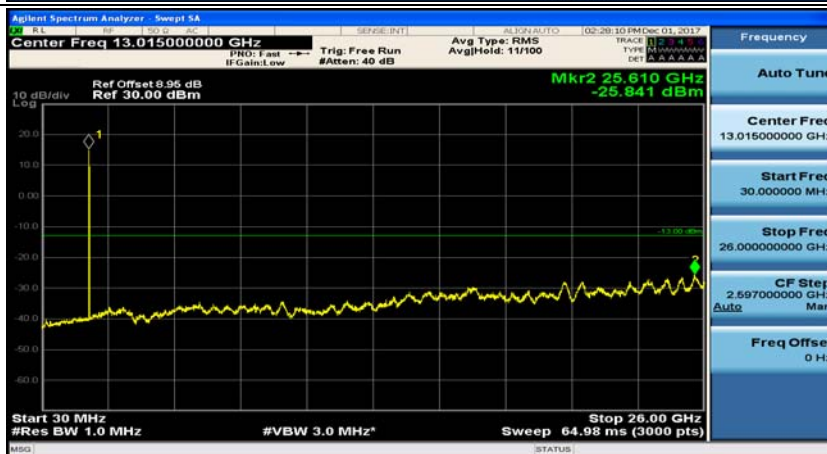

Channel Bandwidth: 3 MHz

(Channel Bandwidth: 3 MHz)_MCH_QPSK_1RB#0

(Channel Bandwidth: 3 MHz)_MCH_QPSK_1RB#7

(Channel Bandwidth: 3 MHz)_HCH_QPSK_1RB#0

(Channel Bandwidth: 3 MHz)_HCH_QPSK_1RB#7

(Channel Bandwidth: 3 MHz)_LCH_16QAM_1RB#0

(Channel Bandwidth: 3 MHz)_LCH_16QAM_1RB#7

(Channel Bandwidth: 3 MHz)_MCH_16QAM_1RB#0

(Channel Bandwidth: 3 MHz)_MCH_16QAM_1RB#7

(Channel Bandwidth: 3 MHz)_HCH_16QAM_1RB#0

(Channel Bandwidth: 3 MHz)_HCH_16QAM_1RB#7