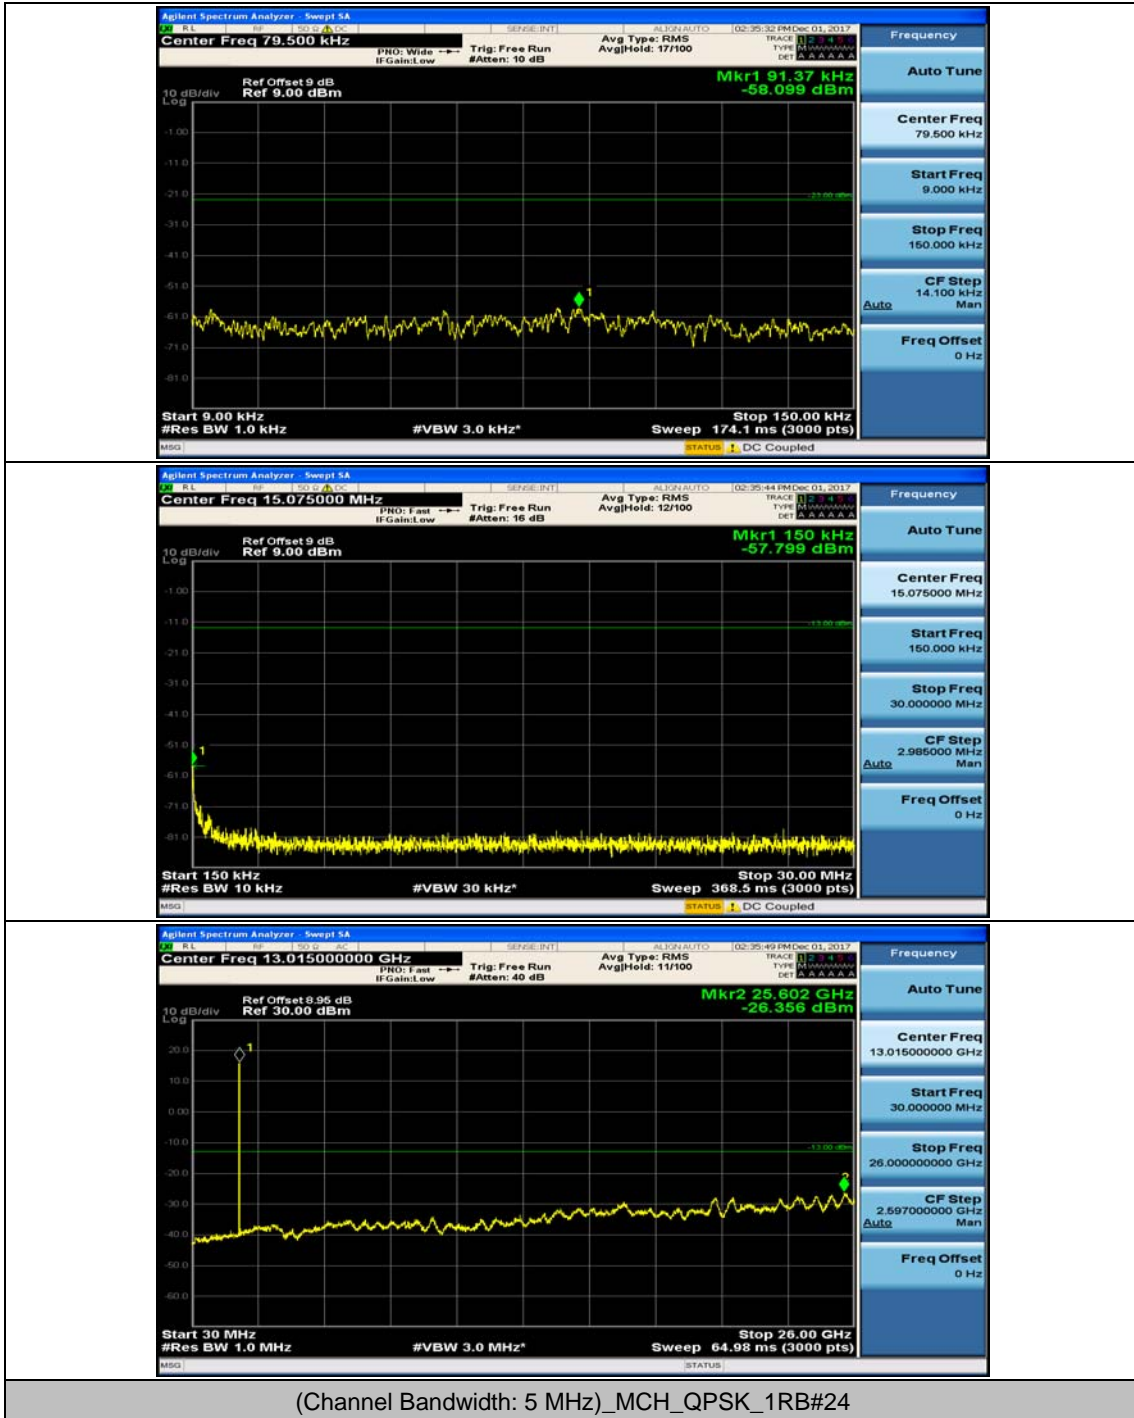

Channel Bandwidth: 5 MHz

(Channel Bandwidth: 5 MHz)_LCH_QPSK_1RB#24

(Channel Bandwidth: 5 MHz)_MCH_QPSK_1RB#0

(Channel Bandwidth: 5 MHz)_MCH_QPSK_1RB#12

(Channel Bandwidth: 5 MHz)_HCH_QPSK_1RB#0

(Channel Bandwidth: 5 MHz)_HCH_QPSK_1RB#12

(Channel Bandwidth: 5 MHz)_LCH_16QAM_1RB#0

(Channel Bandwidth: 5 MHz)_LCH_16QAM_1RB#12

(Channel Bandwidth: 5 MHz)_MCH_16QAM_1RB#0

(Channel Bandwidth: 5 MHz)_MCH_16QAM_1RB#12

(Channel Bandwidth: 5 MHz)_HCH_16QAM_1RB#0