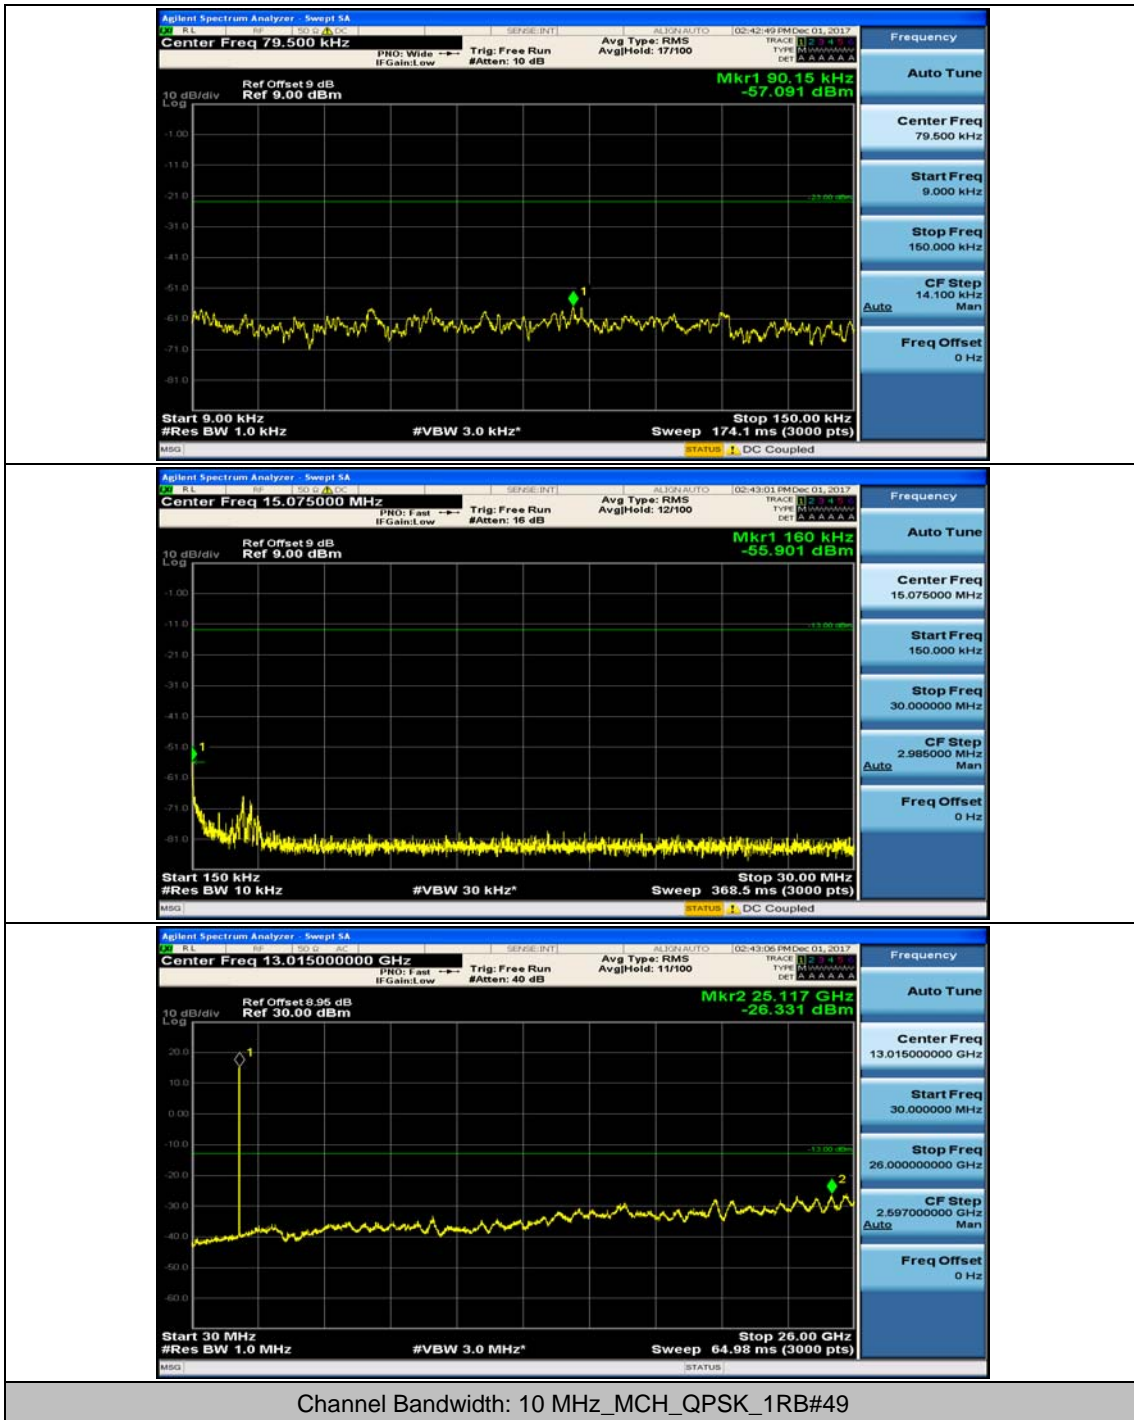

Channel Bandwidth: 5 MHz

(Channel Bandwidth: 5 MHz)_LCH_QPSK_1RB#24

(Channel Bandwidth: 5 MHz)_MCH_QPSK_1RB#0

(Channel Bandwidth: 5 MHz)_MCH_QPSK_1RB#12

(Channel Bandwidth: 5 MHz)_HCH_QPSK_1RB#0

(Channel Bandwidth: 5 MHz)_HCH_QPSK_1RB#12

(Channel Bandwidth: 5 MHz)_HCH_16QAM_1RB#12

Channel Bandwidth: 10 MHz

Channel Bandwidth: 10 MHz_MCH_QPSK_1RB#0

Channel Bandwidth: 10 MHz_MCH_QPSK_1RB#24

Channel Bandwidth: 10 MHz_HCH_QPSK_1RB#0

Channel Bandwidth: 10 MHz_HCH_QPSK_1RB#24

Channel Bandwidth: 10 MHz_LCH_16QAM_1RB#0

Channel Bandwidth: 10 MHz_LCH_16QAM_1RB#24