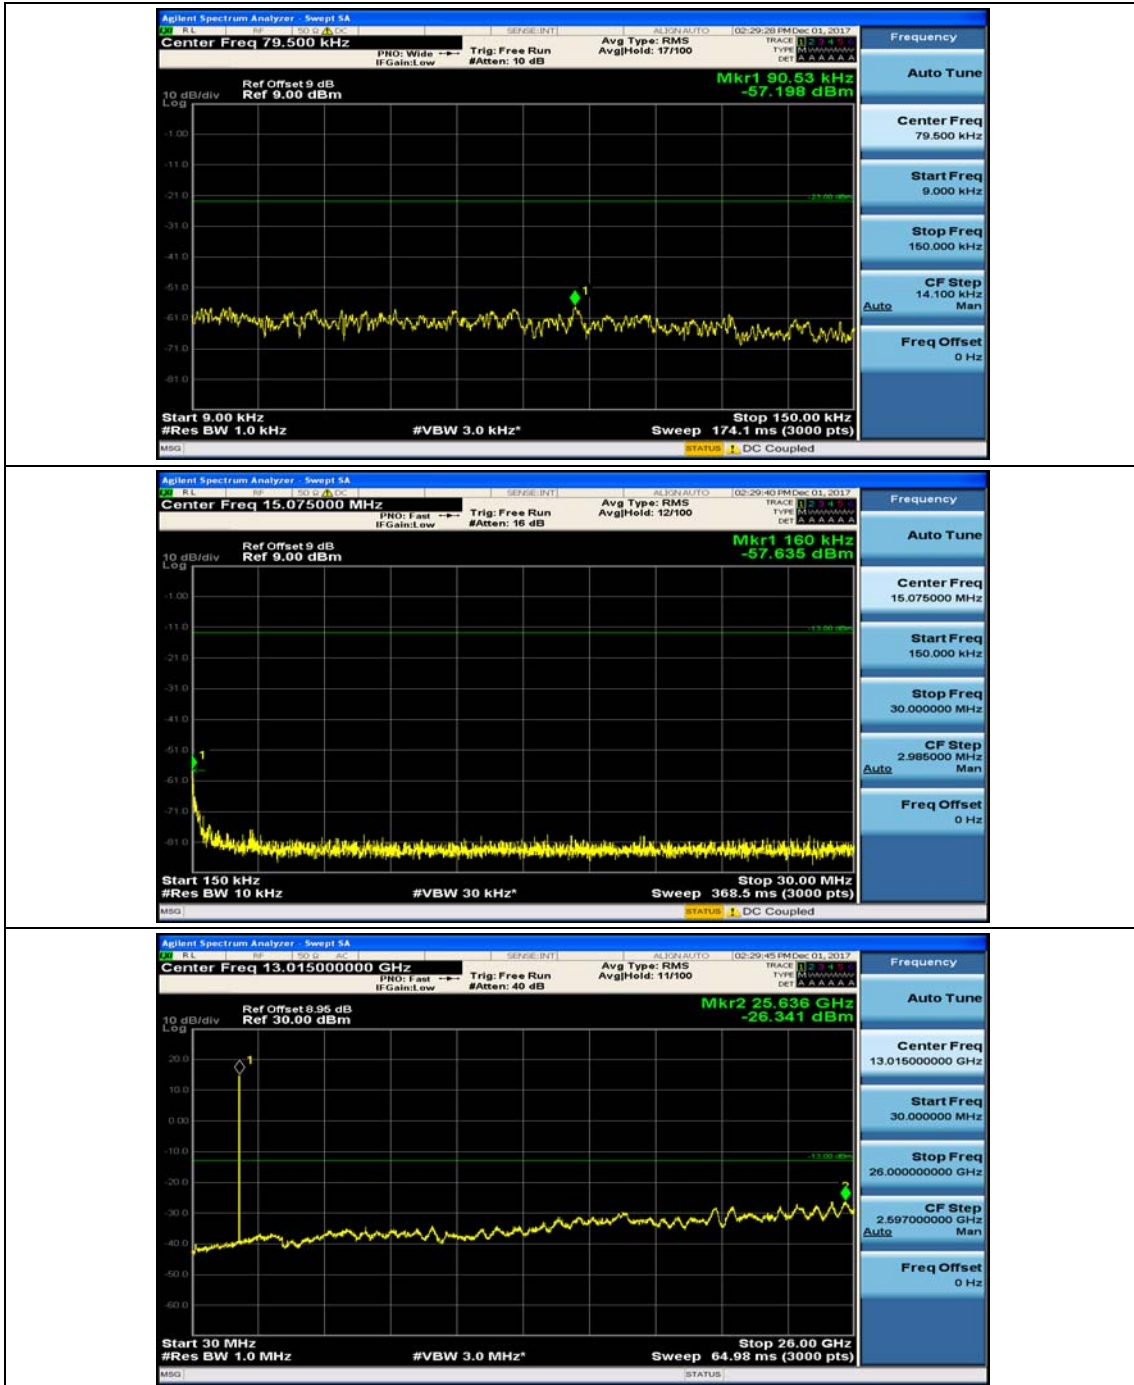

Channel Bandwidth: 3 MHz

(Channel Bandwidth: 3 MHz)_MCH_QPSK_1RB#0

(Channel Bandwidth: 3 MHz)_MCH_QPSK_1RB#7

(Channel Bandwidth: 3 MHz)_HCH_QPSK_1RB#0

(Channel Bandwidth: 3 MHz)_HCH_QPSK_1RB#7

(Channel Bandwidth: 3 MHz)_LCH_16QAM_1RB#0

(Channel Bandwidth: 3 MHz)_LCH_16QAM_1RB#7

(Channel Bandwidth: 3 MHz)_MCH_16QAM_1RB#0

(Channel Bandwidth: 3 MHz)_MCH_16QAM_1RB#7

(Channel Bandwidth: 3 MHz)_HCH_16QAM_1RB#0

(Channel Bandwidth: 3 MHz)_HCH_16QAM_1RB#7

Channel Bandwidth: 5 MHz

(Channel Bandwidth: 5 MHz)_LCH_QPSK_1RB#24

(Channel Bandwidth: 5 MHz)_MCH_QPSK_1RB#0

(Channel Bandwidth: 5 MHz)_MCH_QPSK_1RB#12

(Channel Bandwidth: 5 MHz)_HCH_QPSK_1RB#0

(Channel Bandwidth: 5 MHz)_HCH_QPSK_1RB#12