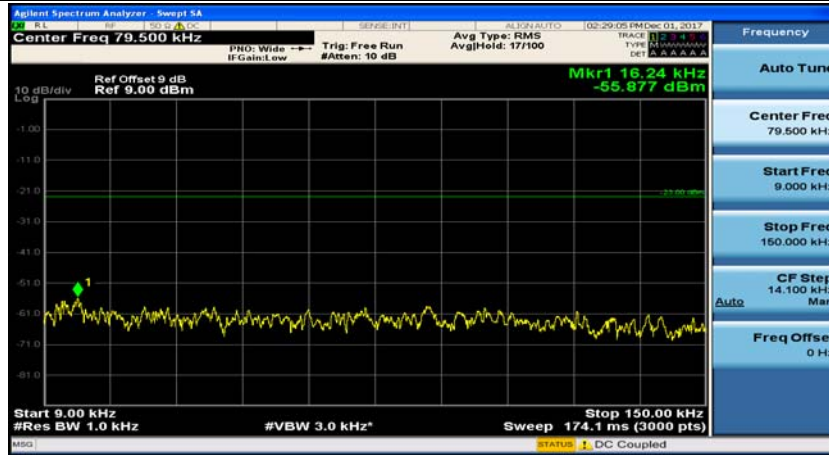

Channel Bandwidth: 3 MHz

(Channel Bandwidth: 3 MHz)_MCH_QPSK_1RB#0

(Channel Bandwidth: 3 MHz)_MCH_QPSK_1RB#7

(Channel Bandwidth: 3 MHz)_HCH_QPSK_1RB#0

(Channel Bandwidth: 3 MHz)_HCH_QPSK_1RB#7

(Channel Bandwidth: 3 MHz)_LCH_16QAM_1RB#0

(Channel Bandwidth: 3 MHz)_LCH_16QAM_1RB#7

(Channel Bandwidth: 3 MHz)_MCH_16QAM_1RB#0

(Channel Bandwidth: 3 MHz)_MCH_16QAM_1RB#7

(Channel Bandwidth: 3 MHz)_HCH_16QAM_1RB#0

(Channel Bandwidth: 3 MHz)_HCH_16QAM_1RB#7