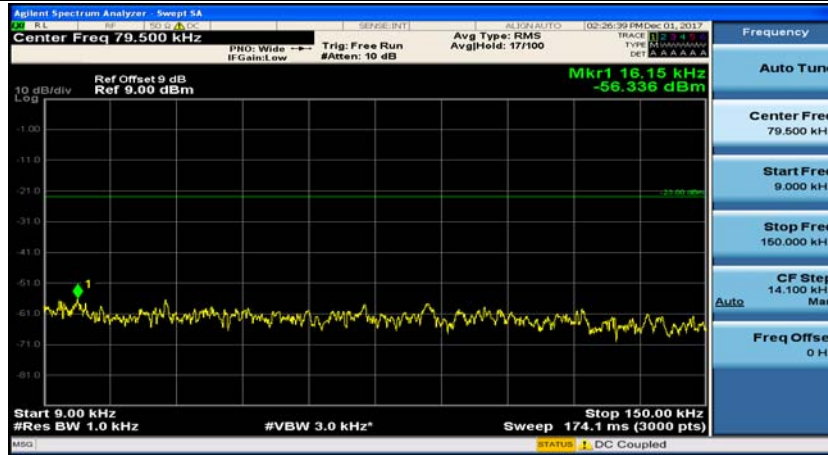

Channel Bandwidth: 3 MHz

(Channel Bandwidth: 3 MHz)_MCH_QPSK_1RB#0

(Channel Bandwidth: 3 MHz)_MCH_QPSK_1RB#7

(Channel Bandwidth: 3 MHz)_HCH_QPSK_1RB#0

(Channel Bandwidth: 3 MHz)_HCH_QPSK_1RB#7

(Channel Bandwidth: 3 MHz)_LCH_16QAM_1RB#0

(Channel Bandwidth: 3 MHz)_LCH_16QAM_1RB#7

(Channel Bandwidth: 3 MHz)_MCH_16QAM_1RB#0

(Channel Bandwidth: 3 MHz)_MCH_16QAM_1RB#7

(Channel Bandwidth: 3 MHz)_HCH_16QAM_1RB#0

(Channel Bandwidth: 3 MHz)_HCH_16QAM_1RB#7