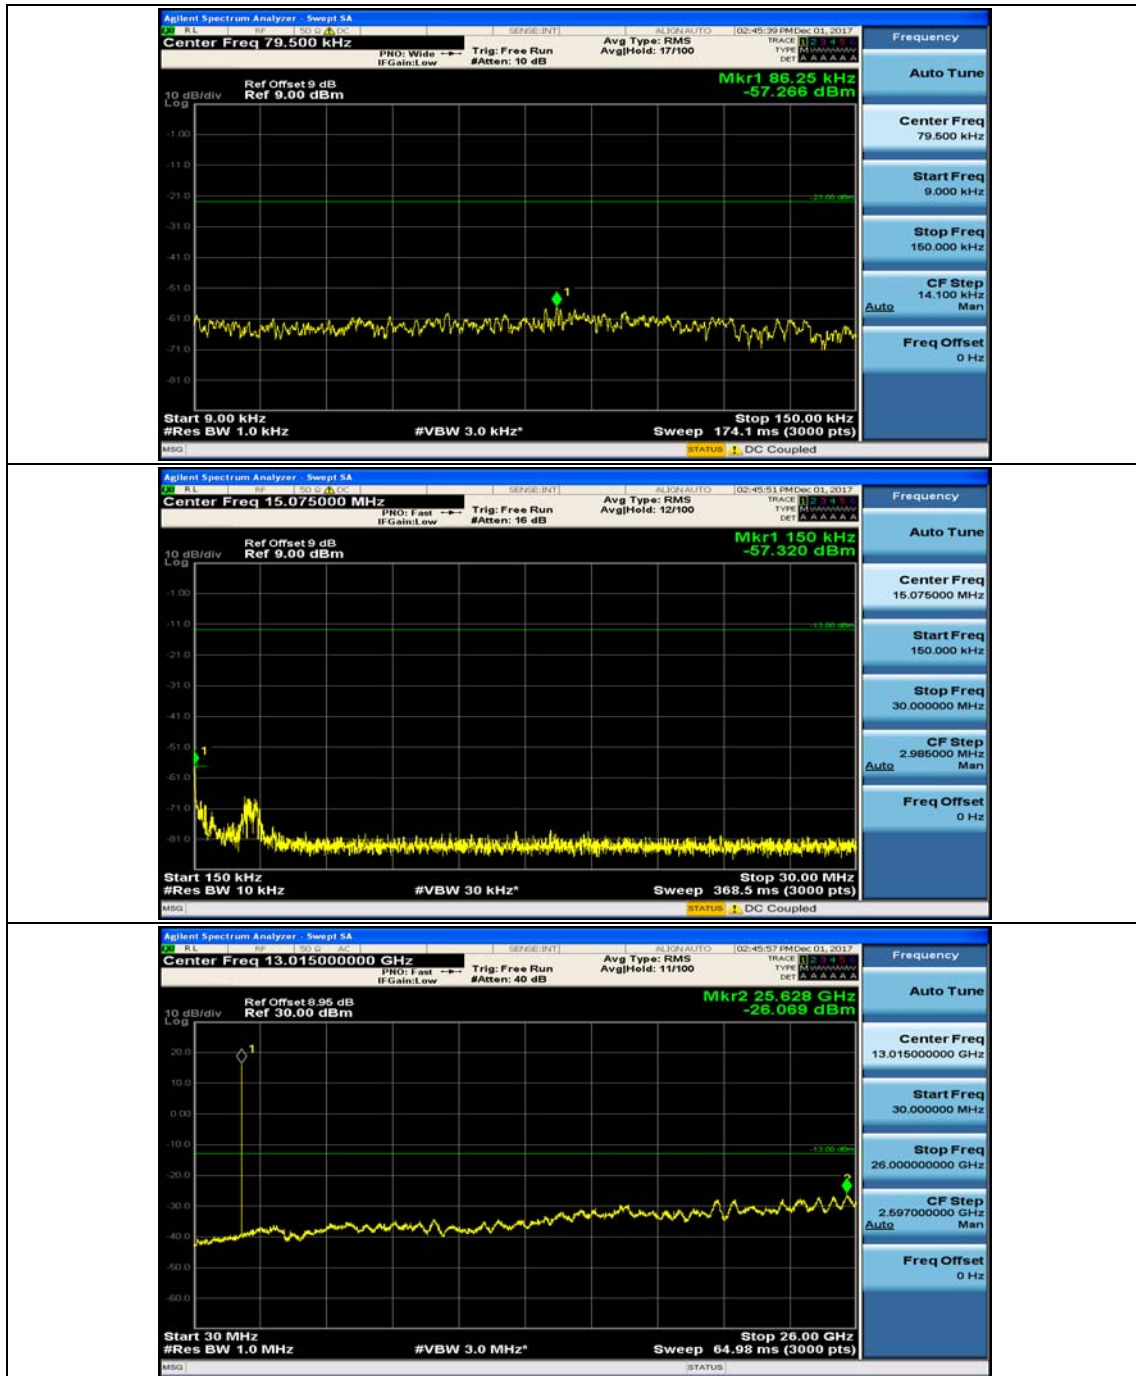

Channel Bandwidth: 5 MHz

(Channel Bandwidth: 5 MHz)_LCH_QPSK_1RB#24

(Channel Bandwidth: 5 MHz)_MCH_QPSK_1RB#0

(Channel Bandwidth: 5 MHz)_MCH_QPSK_1RB#12

(Channel Bandwidth: 5 MHz)_HCH_QPSK_1RB#0

(Channel Bandwidth: 5 MHz)_HCH_QPSK_1RB#12

(Channel Bandwidth: 5 MHz)_HCH_16QAM_1RB#12

Channel Bandwidth: 10 MHz

Channel Bandwidth: 10 MHz_MCH_QPSK_1RB#0

Channel Bandwidth: 10 MHz_MCH_QPSK_1RB#24

Channel Bandwidth: 10 MHz_HCH_QPSK_1RB#0

Channel Bandwidth: 10 MHz_HCH_QPSK_1RB#24

Channel Bandwidth: 10 MHz_LCH_16QAM_1RB#0

Channel Bandwidth: 10 MHz_LCH_16QAM_1RB#24