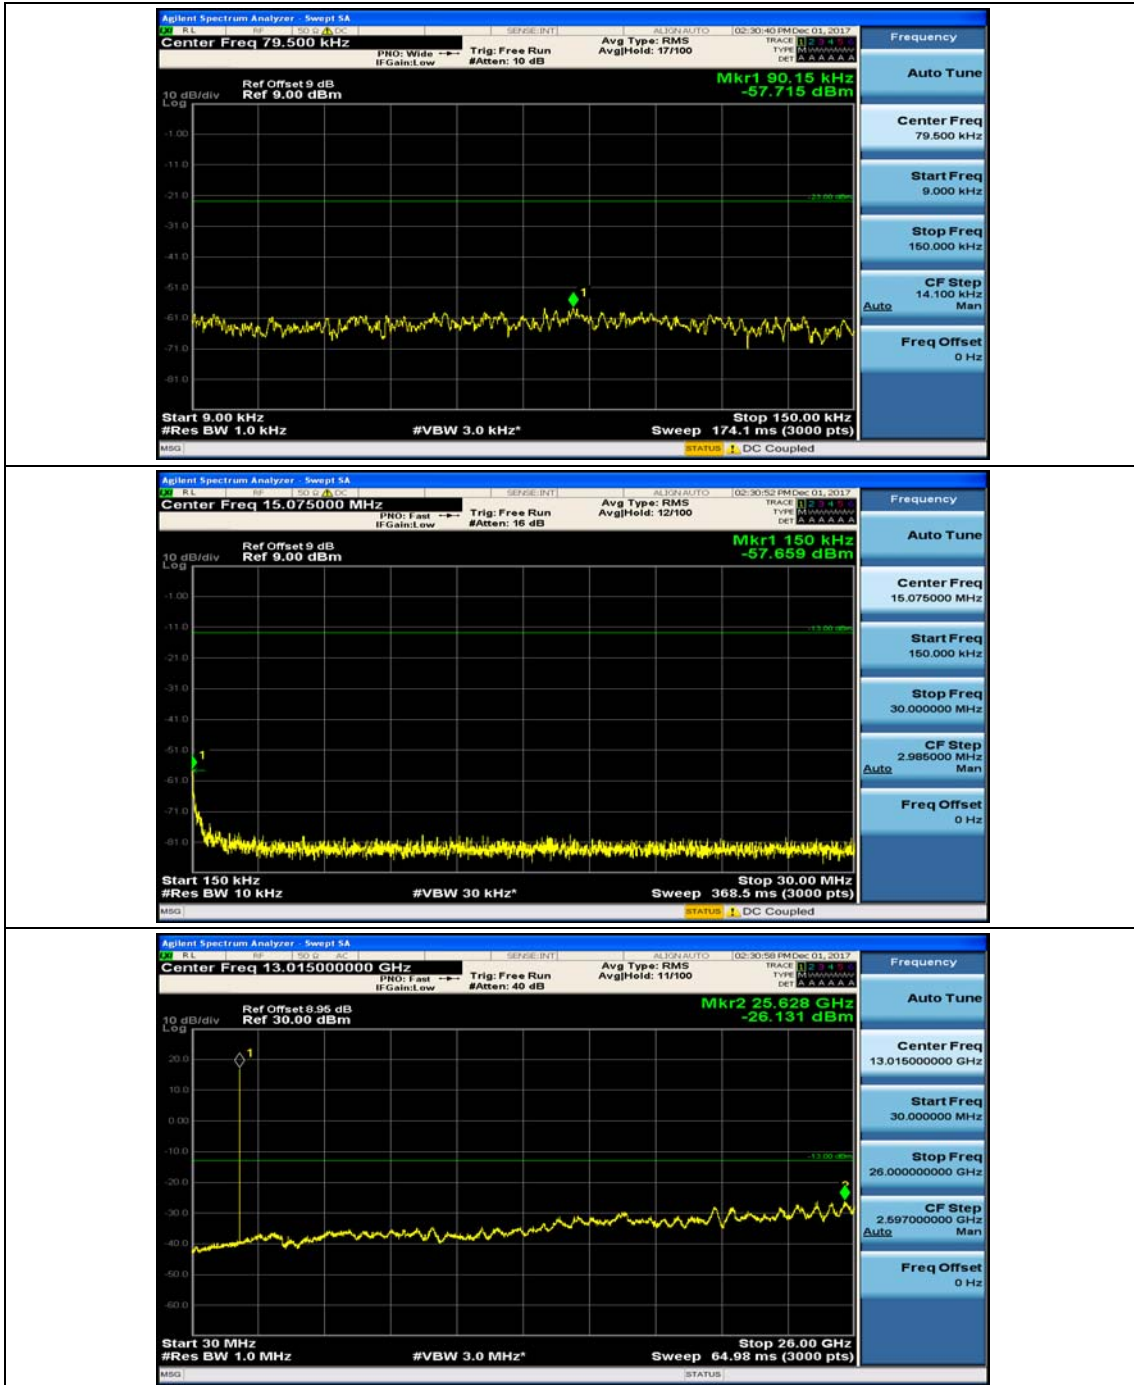

Channel Bandwidth: 3 MHz

(Channel Bandwidth: 3 MHz)_MCH_QPSK_1RB#0

(Channel Bandwidth: 3 MHz)_MCH_QPSK_1RB#7

(Channel Bandwidth: 3 MHz)_HCH_QPSK_1RB#0

(Channel Bandwidth: 3 MHz)_HCH_QPSK_1RB#7

(Channel Bandwidth: 3 MHz)_LCH_16QAM_1RB#0

(Channel Bandwidth: 3 MHz)_LCH_16QAM_1RB#7

(Channel Bandwidth: 3 MHz)_MCH_16QAM_1RB#0

(Channel Bandwidth: 3 MHz)_MCH_16QAM_1RB#7

(Channel Bandwidth: 3 MHz)_HCH_16QAM_1RB#0

(Channel Bandwidth: 3 MHz)_HCH_16QAM_1RB#7

Channel Bandwidth: 5 MHz

(Channel Bandwidth: 5 MHz)_LCH_QPSK_1RB#24

(Channel Bandwidth: 5 MHz)_MCH_QPSK_1RB#0

(Channel Bandwidth: 5 MHz)_MCH_QPSK_1RB#12

(Channel Bandwidth: 5 MHz)_HCH_QPSK_1RB#0

(Channel Bandwidth: 5 MHz)_HCH_QPSK_1RB#12