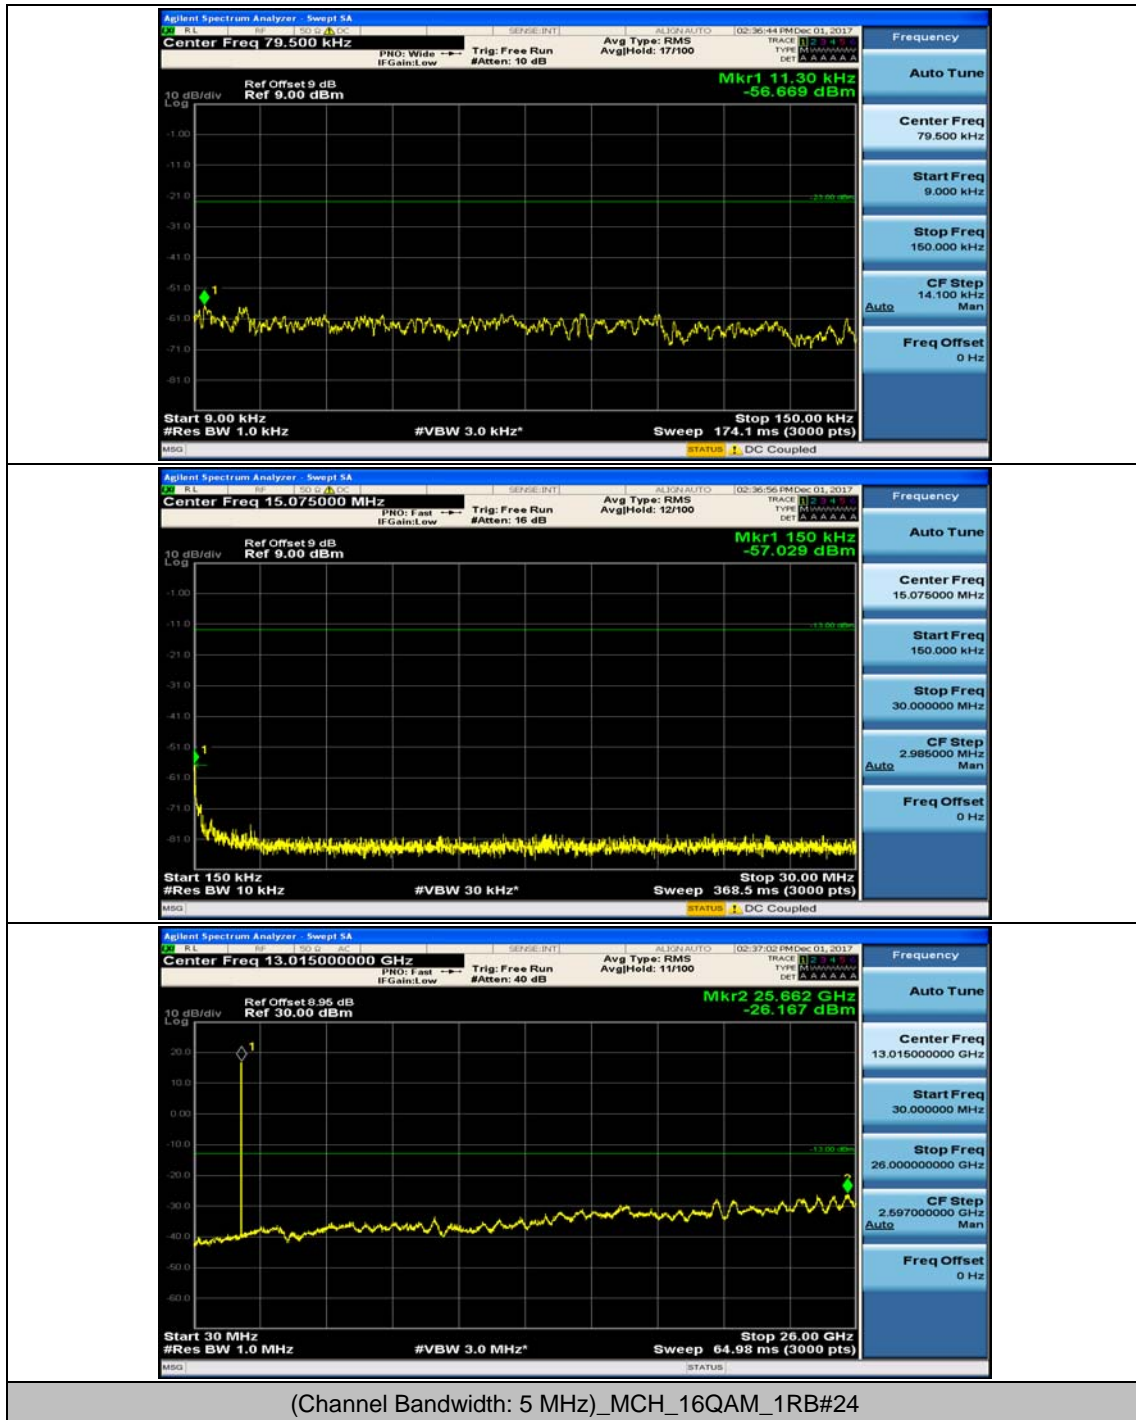

Channel Bandwidth: 5 MHz

(Channel Bandwidth: 5 MHz)_LCH_QPSK_1RB#24

(Channel Bandwidth: 5 MHz)_MCH_QPSK_1RB#0

(Channel Bandwidth: 5 MHz)_MCH_QPSK_1RB#12

(Channel Bandwidth: 5 MHz)_HCH_QPSK_1RB#0

(Channel Bandwidth: 5 MHz)_HCH_QPSK_1RB#12

(Channel Bandwidth: 5 MHz)_LCH_16QAM_1RB#0

(Channel Bandwidth: 5 MHz)_LCH_16QAM_1RB#12

(Channel Bandwidth: 5 MHz)_MCH_16QAM_1RB#0

(Channel Bandwidth: 5 MHz)_MCH_16QAM_1RB#12

(Channel Bandwidth: 5 MHz)_HCH_16QAM_1RB#0