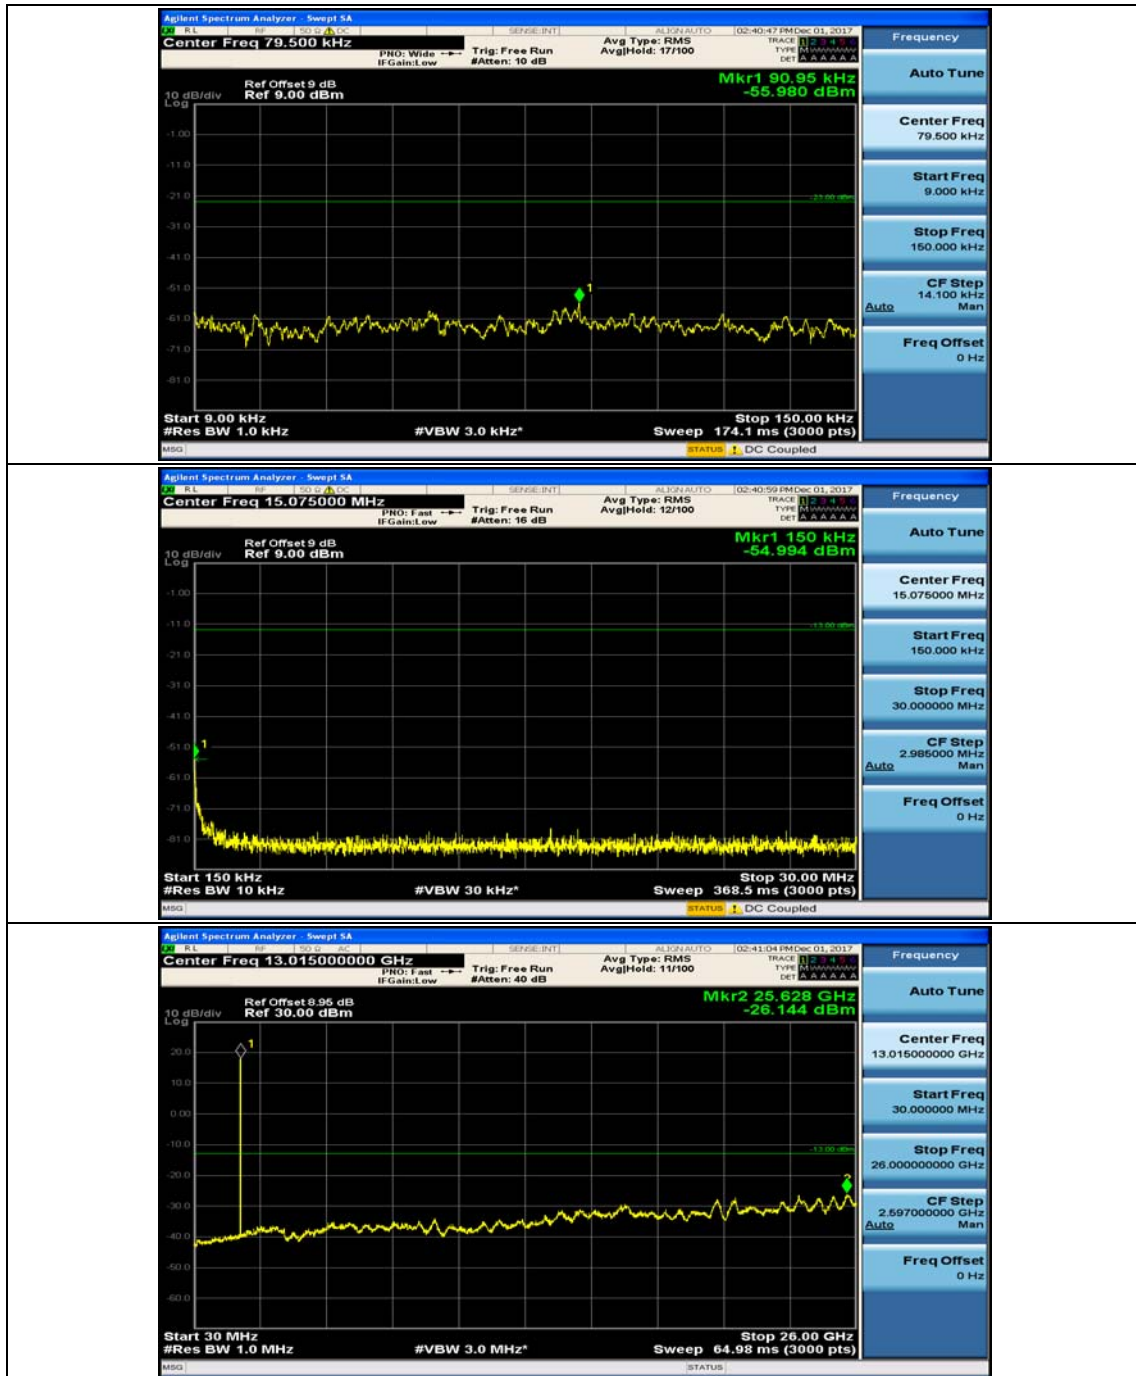

(Channel Bandwidth: 5 MHz)_HCH_16QAM_1RB#12

Channel Bandwidth: 10 MHz

Channel Bandwidth: 10 MHz_MCH_QPSK_1RB#0

Channel Bandwidth: 10 MHz_MCH_QPSK_1RB#24

Channel Bandwidth: 10 MHz_HCH_QPSK_1RB#0

Channel Bandwidth: 10 MHz_HCH_QPSK_1RB#24

Channel Bandwidth: 10 MHz_LCH_16QAM_1RB#0

Channel Bandwidth: 10 MHz_LCH_16QAM_1RB#24