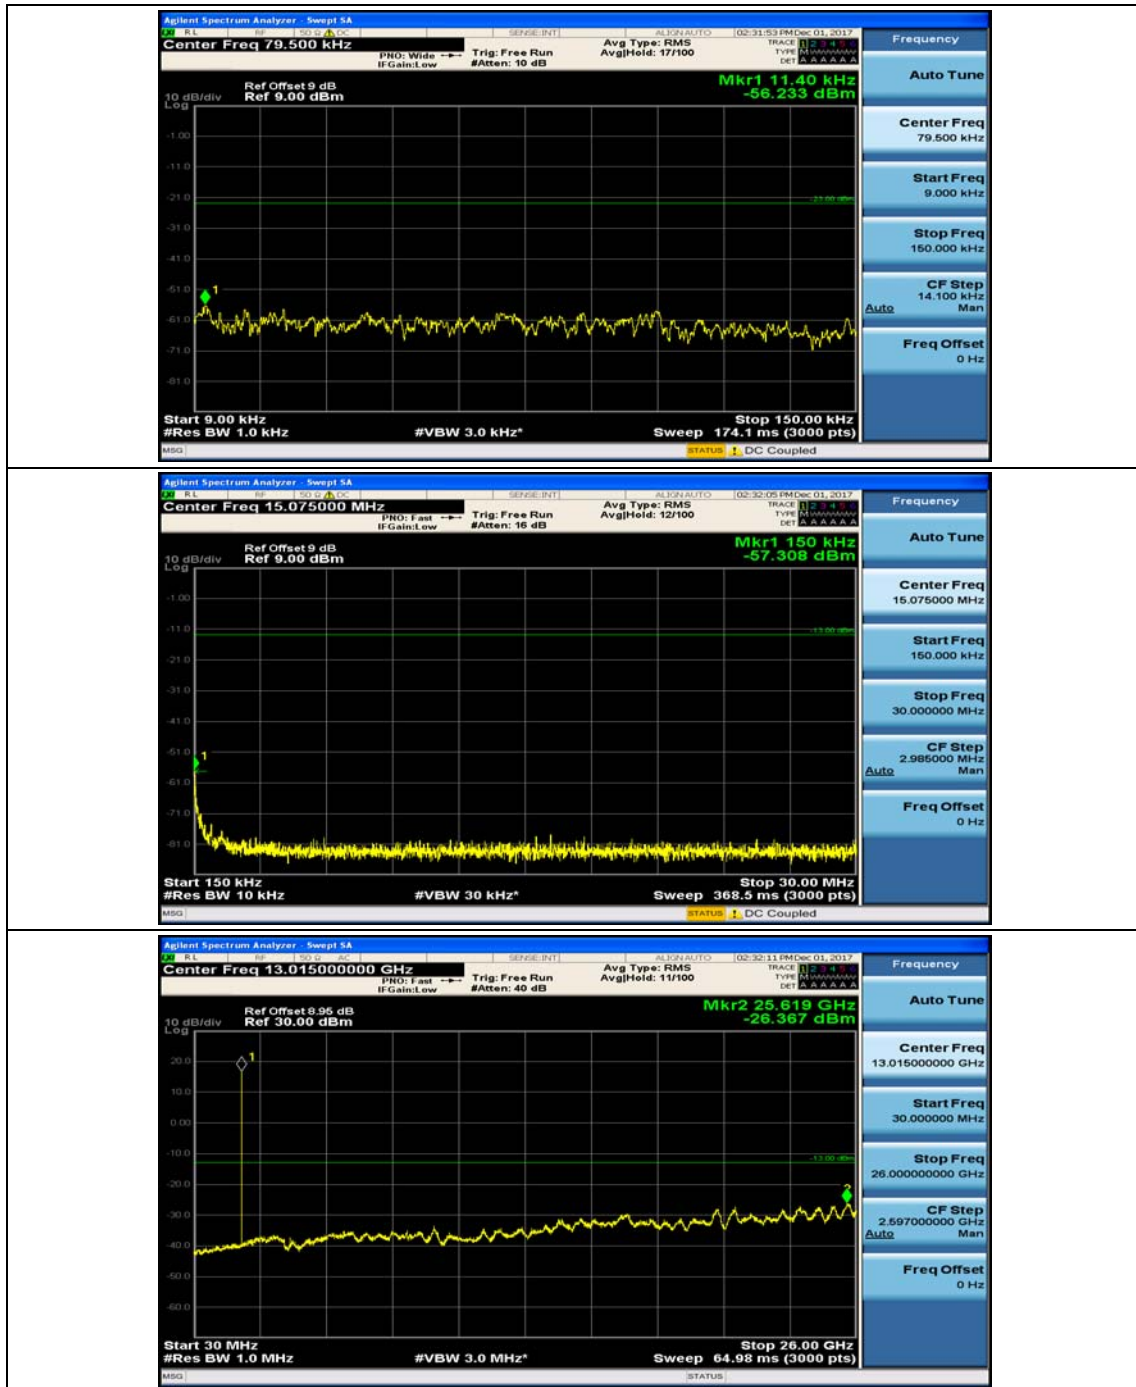

Channel Bandwidth: 3 MHz

(Channel Bandwidth: 3 MHz)_MCH_QPSK_1RB#0

(Channel Bandwidth: 3 MHz)_MCH_QPSK_1RB#7

(Channel Bandwidth: 3 MHz)_HCH_QPSK_1RB#0

(Channel Bandwidth: 3 MHz)_HCH_QPSK_1RB#7

(Channel Bandwidth: 3 MHz)_LCH_16QAM_1RB#0

(Channel Bandwidth: 3 MHz)_LCH_16QAM_1RB#7

(Channel Bandwidth: 3 MHz)_MCH_16QAM_1RB#0

(Channel Bandwidth: 3 MHz)_MCH_16QAM_1RB#7

(Channel Bandwidth: 3 MHz)_HCH_16QAM_1RB#0

(Channel Bandwidth: 3 MHz)_HCH_16QAM_1RB#7

Channel Bandwidth: 5 MHz

(Channel Bandwidth: 5 MHz)_LCH_QPSK_1RB#24

(Channel Bandwidth: 5 MHz)_MCH_QPSK_1RB#0

(Channel Bandwidth: 5 MHz)_MCH_QPSK_1RB#12

(Channel Bandwidth: 5 MHz)_HCH_QPSK_1RB#0

(Channel Bandwidth: 5 MHz)_HCH_QPSK_1RB#12