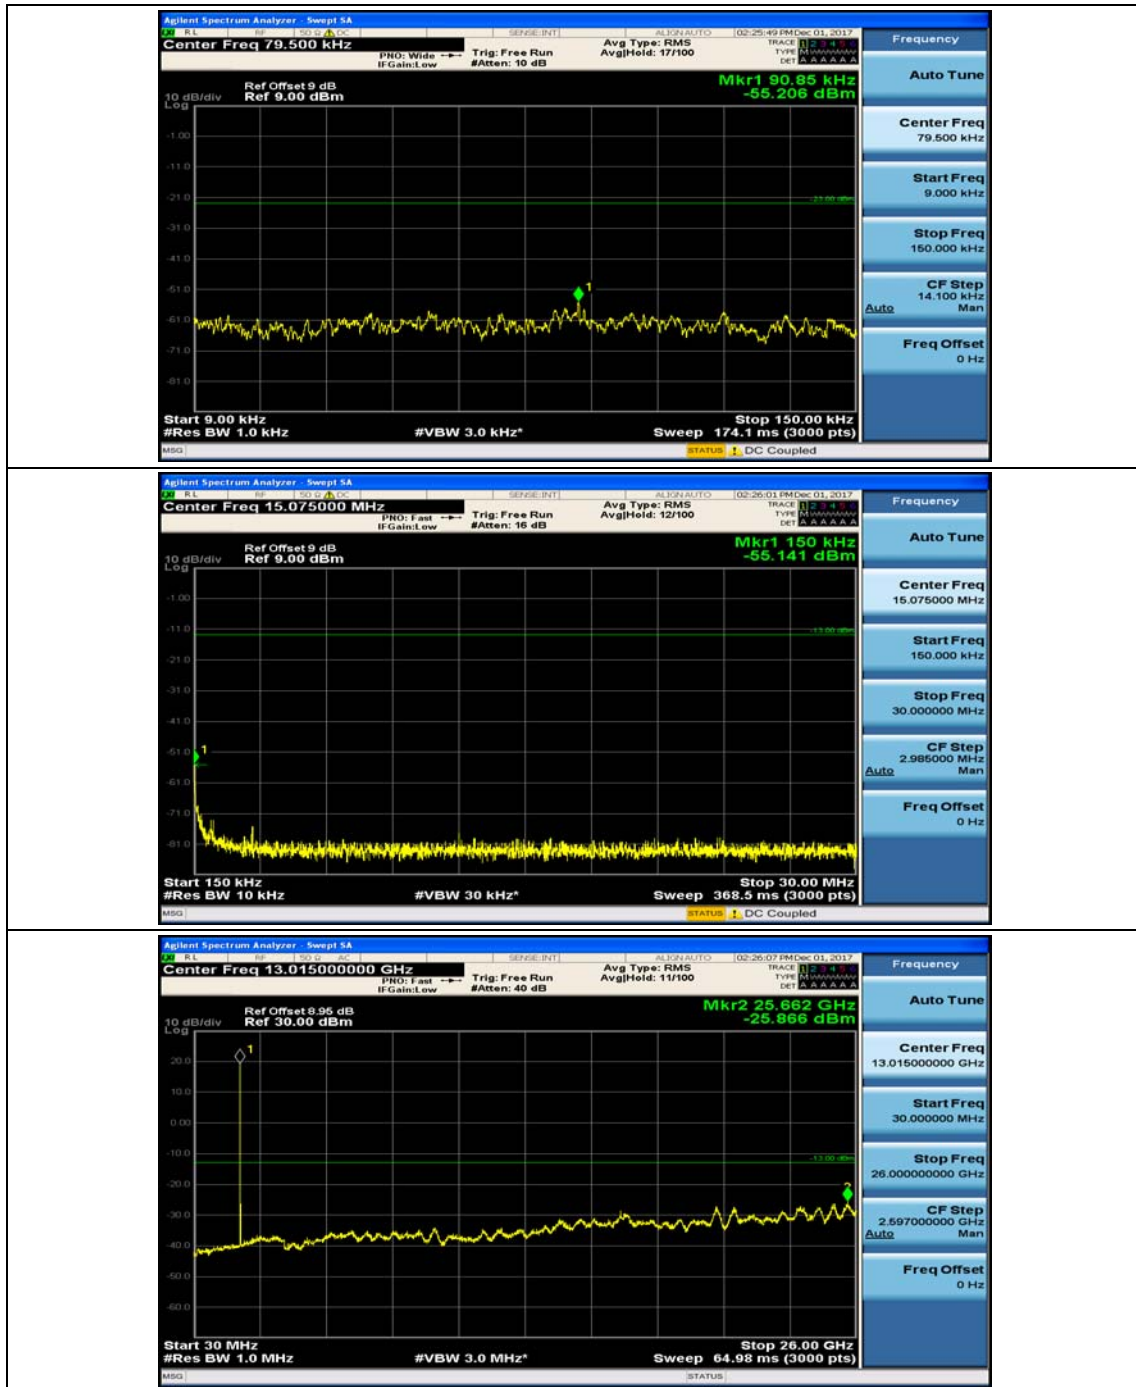

Channel Bandwidth: 3 MHz

(Channel Bandwidth: 3 MHz)_MCH_QPSK_1RB#0

(Channel Bandwidth: 3 MHz)_MCH_QPSK_1RB#7

(Channel Bandwidth: 3 MHz)_HCH_QPSK_1RB#0

(Channel Bandwidth: 3 MHz)_HCH_QPSK_1RB#7

(Channel Bandwidth: 3 MHz)_LCH_16QAM_1RB#0

(Channel Bandwidth: 3 MHz)_LCH_16QAM_1RB#7

(Channel Bandwidth: 3 MHz)_MCH_16QAM_1RB#0

(Channel Bandwidth: 3 MHz)_MCH_16QAM_1RB#7

(Channel Bandwidth: 3 MHz)_HCH_16QAM_1RB#0

(Channel Bandwidth: 3 MHz)_HCH_16QAM_1RB#7

Channel Bandwidth: 5 MHz

(Channel Bandwidth: 5 MHz)_LCH_QPSK_1RB#24

(Channel Bandwidth: 5 MHz)_MCH_QPSK_1RB#0

(Channel Bandwidth: 5 MHz)_MCH_QPSK_1RB#12

(Channel Bandwidth: 5 MHz)_HCH_QPSK_1RB#0

(Channel Bandwidth: 5 MHz)_HCH_QPSK_1RB#12