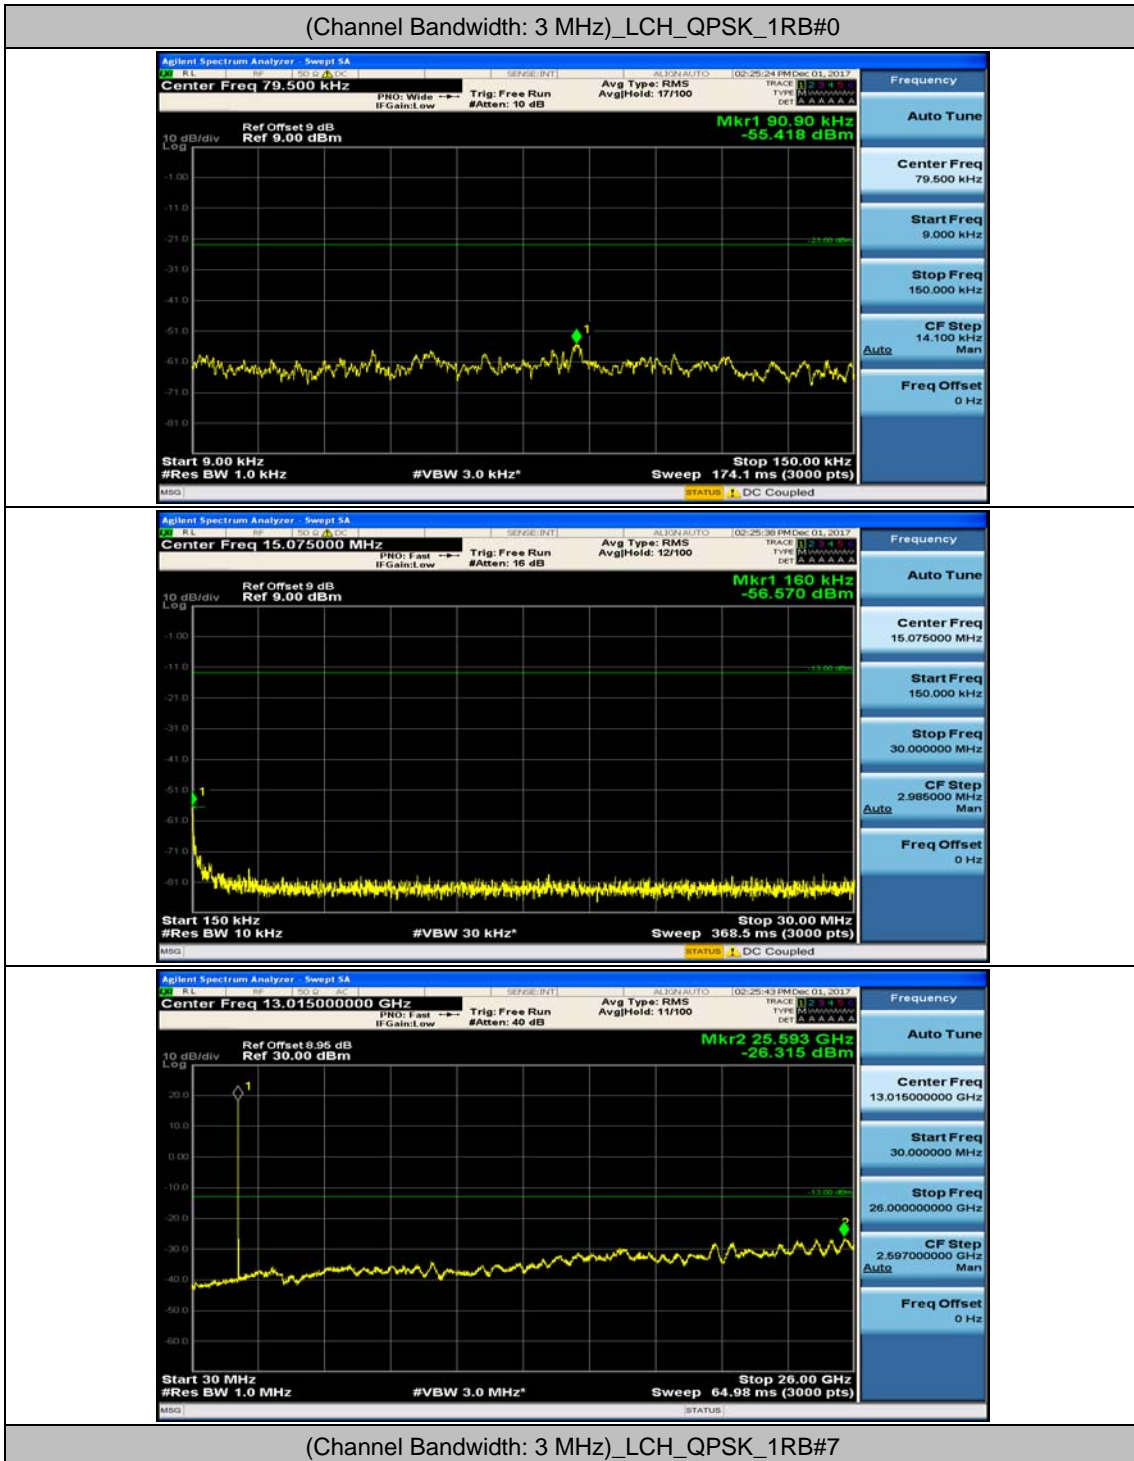

Channel Bandwidth: 3 MHz

(Channel Bandwidth: 3 MHz)_MCH_QPSK_1RB#0

(Channel Bandwidth: 3 MHz)_MCH_QPSK_1RB#7

(Channel Bandwidth: 3 MHz)_HCH_QPSK_1RB#0

(Channel Bandwidth: 3 MHz)_HCH_QPSK_1RB#7

(Channel Bandwidth: 3 MHz)_LCH_16QAM_1RB#0

(Channel Bandwidth: 3 MHz)_LCH_16QAM_1RB#7

(Channel Bandwidth: 3 MHz)_MCH_16QAM_1RB#0

(Channel Bandwidth: 3 MHz)_MCH_16QAM_1RB#7

(Channel Bandwidth: 3 MHz)_HCH_16QAM_1RB#0

(Channel Bandwidth: 3 MHz)_HCH_16QAM_1RB#7

Channel Bandwidth: 5 MHz

(Channel Bandwidth: 5 MHz)_LCH_QPSK_1RB#24

(Channel Bandwidth: 5 MHz)_MCH_QPSK_1RB#0

(Channel Bandwidth: 5 MHz)_MCH_QPSK_1RB#12

(Channel Bandwidth: 5 MHz)_HCH_QPSK_1RB#0

(Channel Bandwidth: 5 MHz)_HCH_QPSK_1RB#12