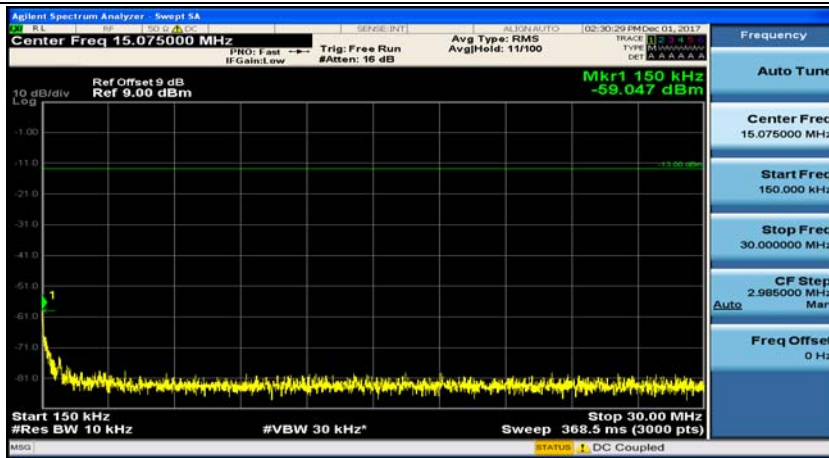

Channel Bandwidth: 3 MHz

(Channel Bandwidth: 3 MHz)_MCH_QPSK_1RB#0

(Channel Bandwidth: 3 MHz)_MCH_QPSK_1RB#7

(Channel Bandwidth: 3 MHz)_HCH_QPSK_1RB#0

(Channel Bandwidth: 3 MHz)_HCH_QPSK_1RB#7

(Channel Bandwidth: 3 MHz)_LCH_16QAM_1RB#0

(Channel Bandwidth: 3 MHz)_LCH_16QAM_1RB#7

(Channel Bandwidth: 3 MHz)_MCH_16QAM_1RB#0

(Channel Bandwidth: 3 MHz)_MCH_16QAM_1RB#7

(Channel Bandwidth: 3 MHz)_HCH_16QAM_1RB#0

(Channel Bandwidth: 3 MHz)_HCH_16QAM_1RB#7