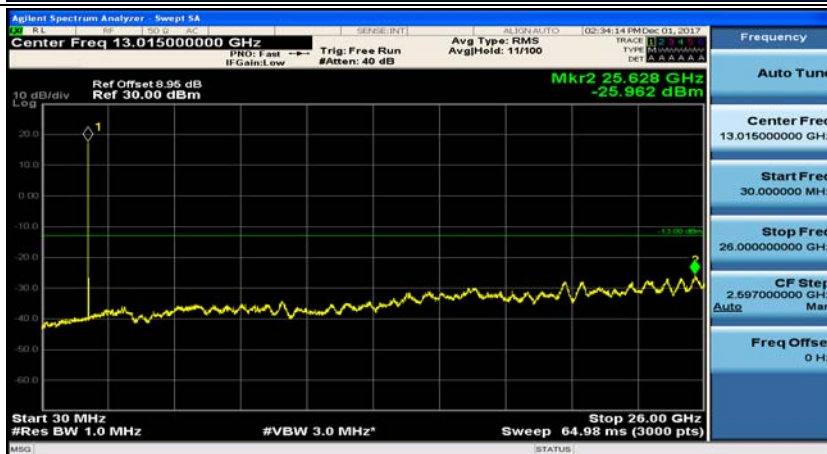

(Channel Bandwidth: 5 MHz)_LCH_16QAM_1RB#0