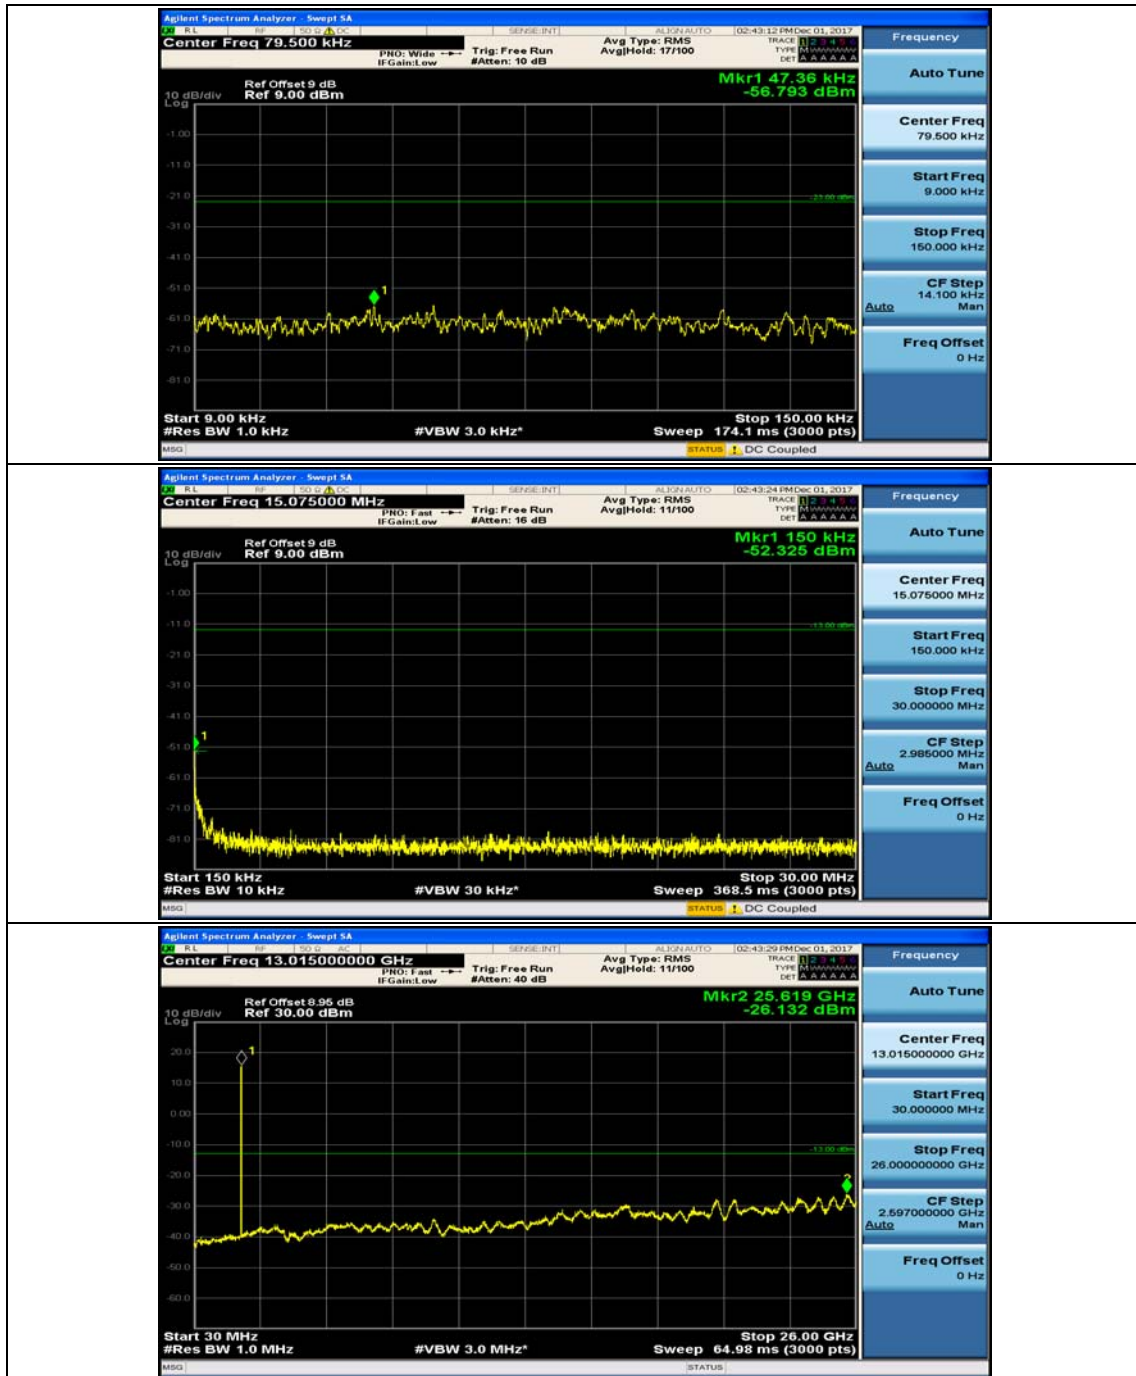

Channel Bandwidth: 5 MHz

(Channel Bandwidth: 5 MHz)_LCH_QPSK_1RB#24

(Channel Bandwidth: 5 MHz)_MCH_QPSK_1RB#0

(Channel Bandwidth: 5 MHz)_MCH_QPSK_1RB#12

(Channel Bandwidth: 5 MHz)_HCH_QPSK_1RB#0

(Channel Bandwidth: 5 MHz)_HCH_QPSK_1RB#12

(Channel Bandwidth: 5 MHz)_HCH_16QAM_1RB#12

Channel Bandwidth: 10 MHz

Channel Bandwidth: 10 MHz_MCH_QPSK_1RB#0

Channel Bandwidth: 10 MHz_MCH_QPSK_1RB#24

Channel Bandwidth: 10 MHz_HCH_QPSK_1RB#0

Channel Bandwidth: 10 MHz_HCH_QPSK_1RB#24

Channel Bandwidth: 10 MHz_LCH_16QAM_1RB#0

Channel Bandwidth: 10 MHz_LCH_16QAM_1RB#24