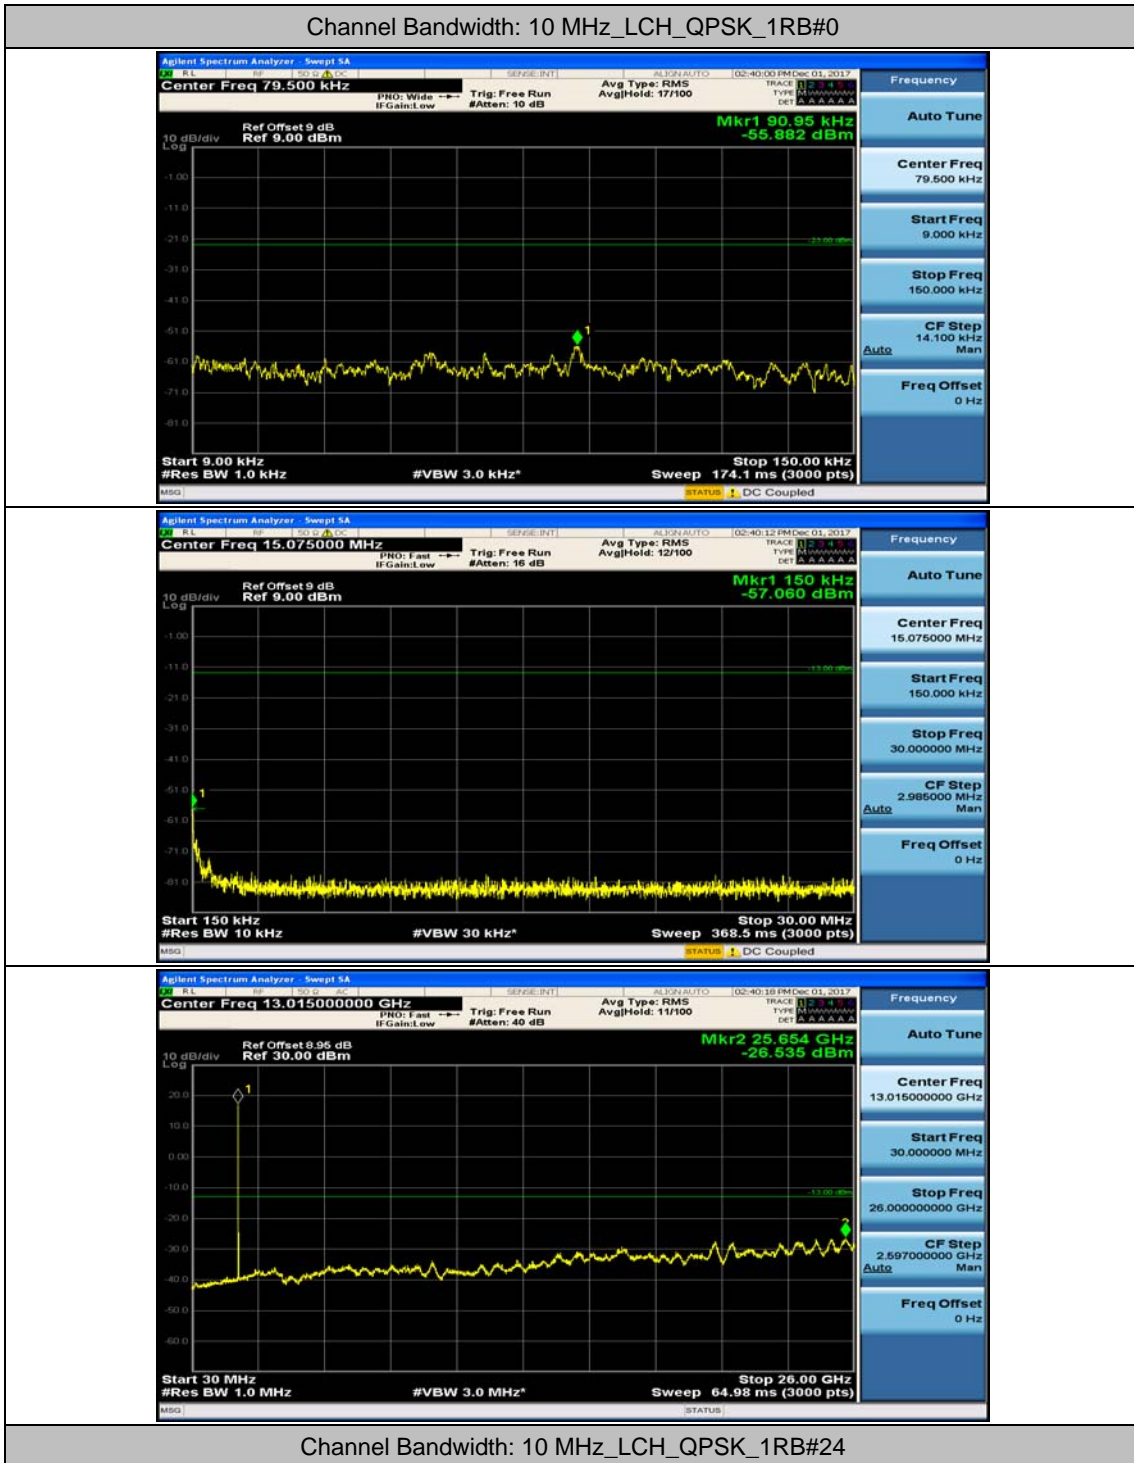

Channel Bandwidth: 10 MHz