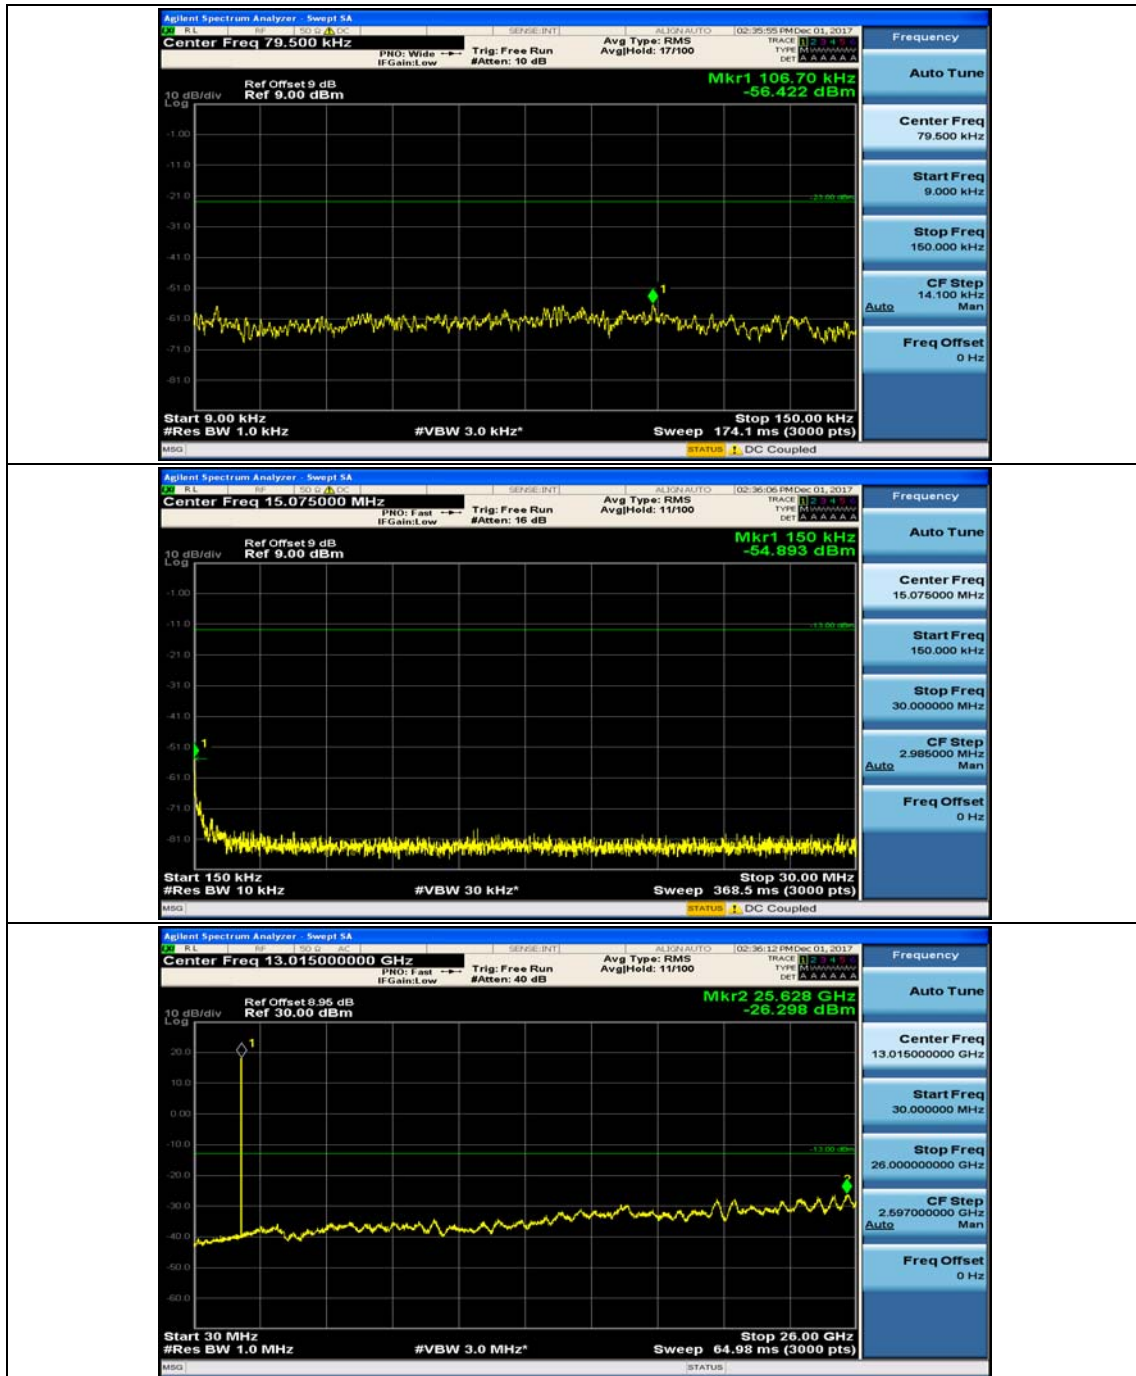

Channel Bandwidth: 5 MHz

(Channel Bandwidth: 5 MHz)_LCH_QPSK_1RB#24

(Channel Bandwidth: 5 MHz)_MCH_QPSK_1RB#0

(Channel Bandwidth: 5 MHz)_MCH_QPSK_1RB#12

(Channel Bandwidth: 5 MHz)_HCH_QPSK_1RB#0

(Channel Bandwidth: 5 MHz)_HCH_QPSK_1RB#12

(Channel Bandwidth: 5 MHz)_LCH_16QAM_1RB#0

(Channel Bandwidth: 5 MHz)_LCH_16QAM_1RB#12

(Channel Bandwidth: 5 MHz)_MCH_16QAM_1RB#0

(Channel Bandwidth: 5 MHz)_MCH_16QAM_1RB#12

(Channel Bandwidth: 5 MHz)_HCH_16QAM_1RB#0