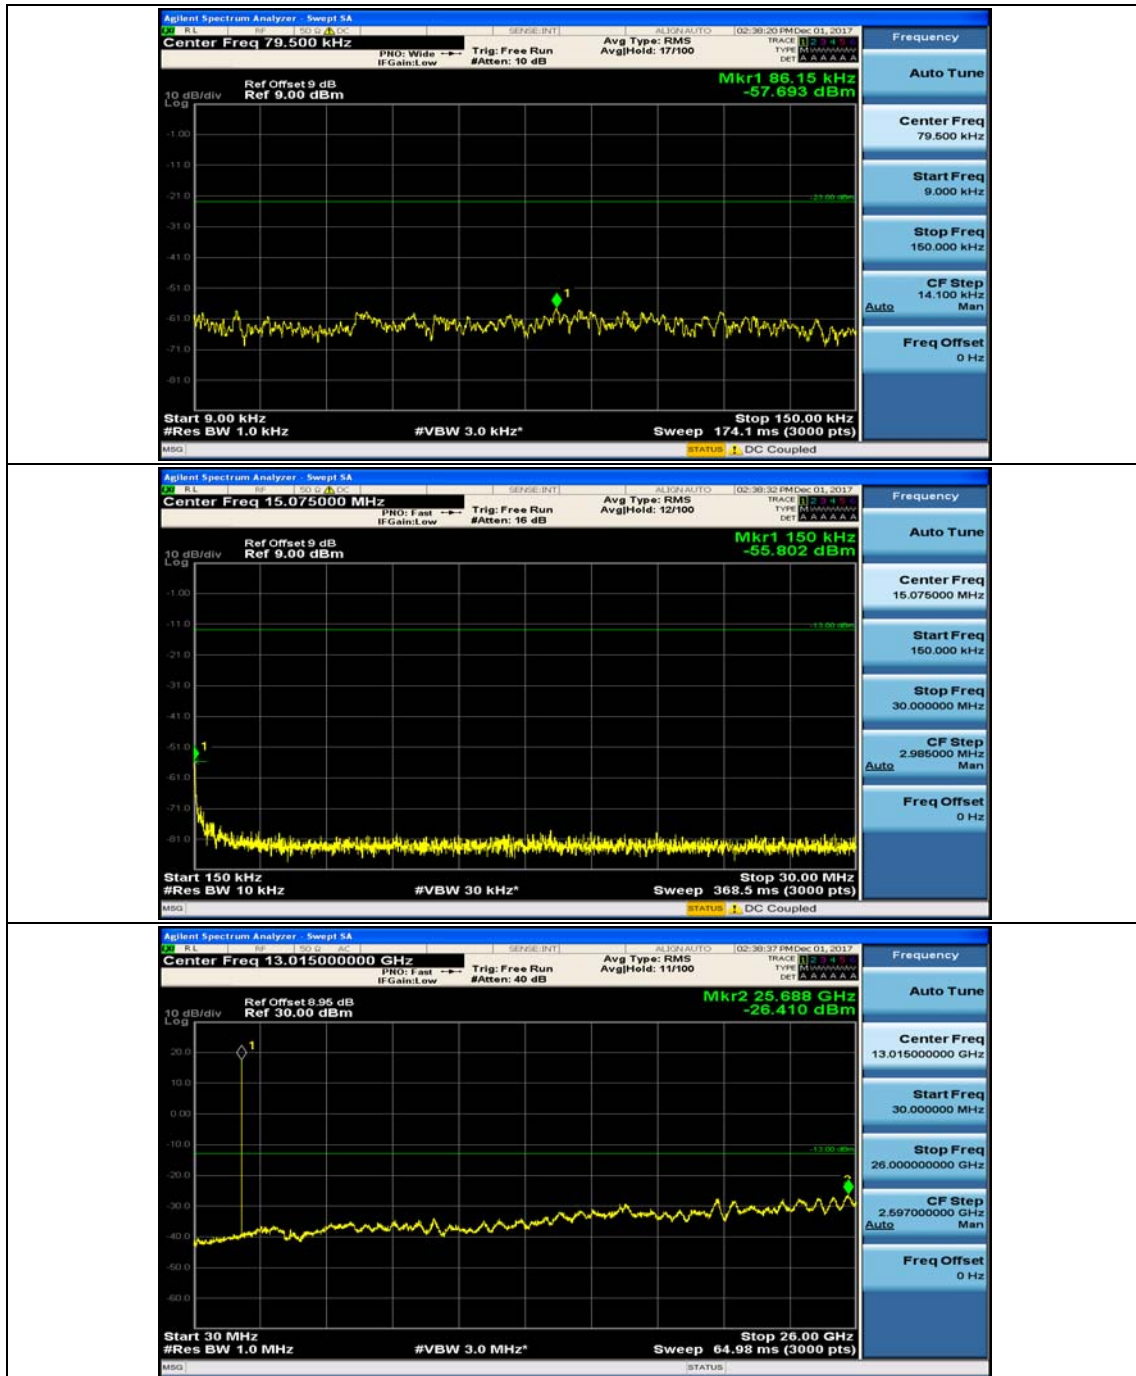

Channel Bandwidth: 5 MHz

(Channel Bandwidth: 5 MHz)_LCH_QPSK_1RB#24

(Channel Bandwidth: 5 MHz)_MCH_QPSK_1RB#0

(Channel Bandwidth: 5 MHz)_MCH_QPSK_1RB#12

(Channel Bandwidth: 5 MHz)_HCH_QPSK_1RB#0

(Channel Bandwidth: 5 MHz)_HCH_QPSK_1RB#12

(Channel Bandwidth: 5 MHz)_LCH_16QAM_1RB#0

(Channel Bandwidth: 5 MHz)_LCH_16QAM_1RB#12

(Channel Bandwidth: 5 MHz)_MCH_16QAM_1RB#0

(Channel Bandwidth: 5 MHz)_MCH_16QAM_1RB#12

(Channel Bandwidth: 5 MHz)_HCH_16QAM_1RB#0