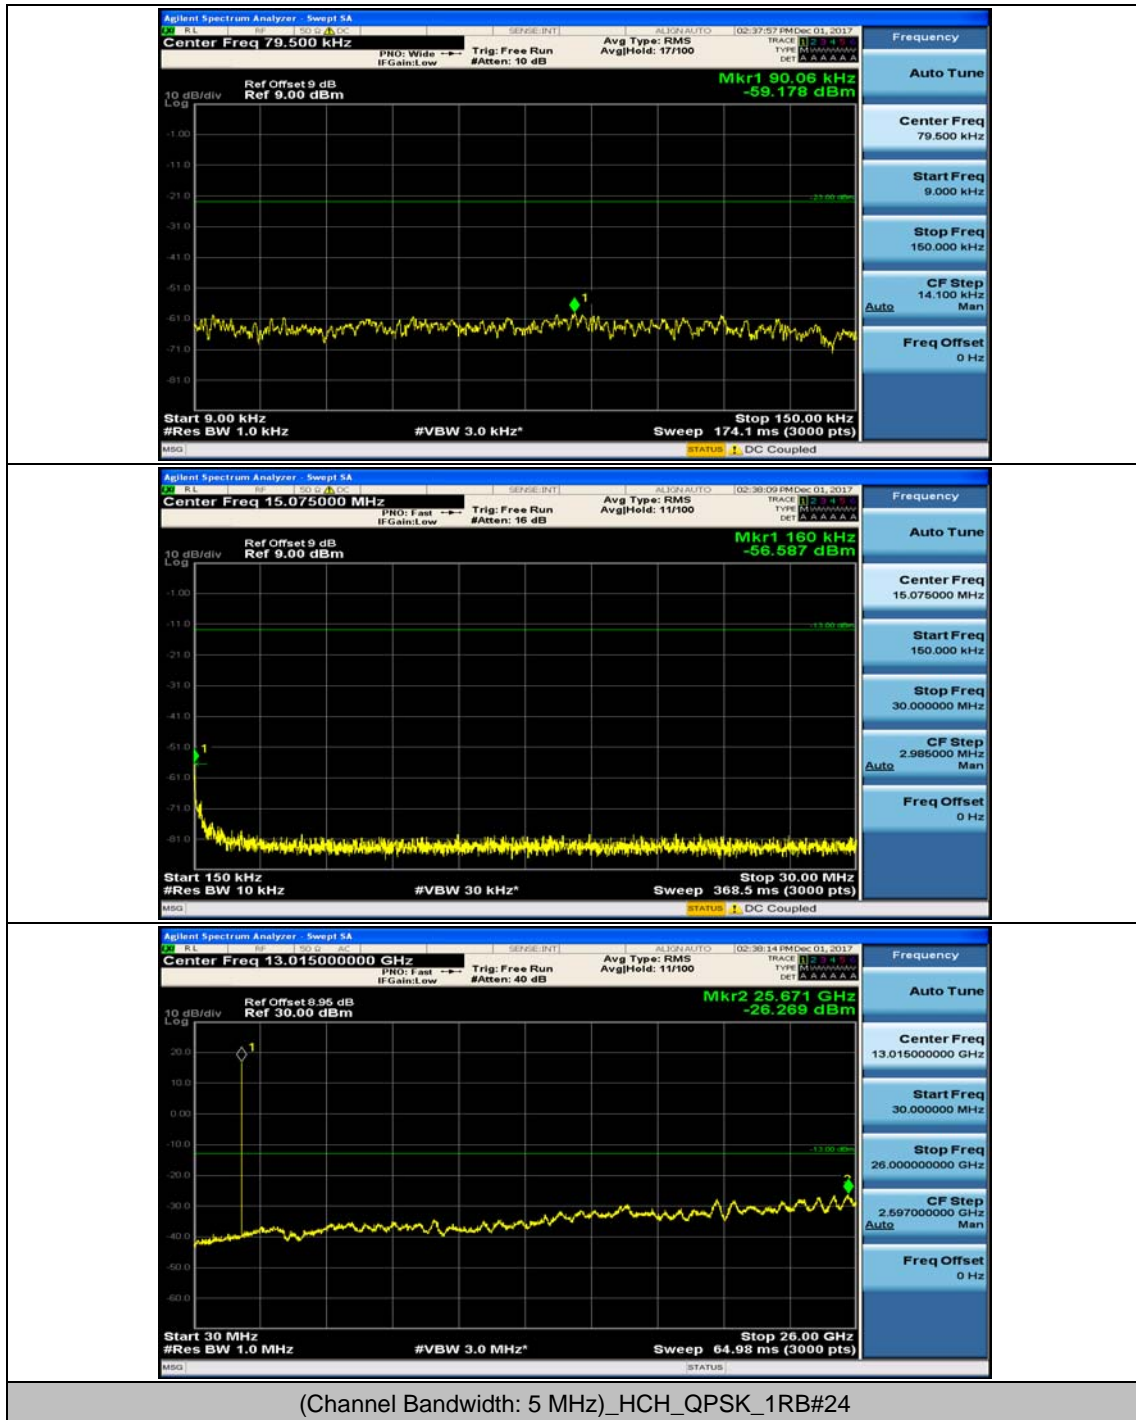

Channel Bandwidth: 5 MHz

(Channel Bandwidth: 5 MHz)_LCH_QPSK_1RB#24

(Channel Bandwidth: 5 MHz)_MCH_QPSK_1RB#0

(Channel Bandwidth: 5 MHz)_MCH_QPSK_1RB#12

(Channel Bandwidth: 5 MHz)_HCH_QPSK_1RB#0

(Channel Bandwidth: 5 MHz)_HCH_QPSK_1RB#12

(Channel Bandwidth: 5 MHz)_LCH_16QAM_1RB#0

(Channel Bandwidth: 5 MHz)_LCH_16QAM_1RB#12

(Channel Bandwidth: 5 MHz)_MCH_16QAM_1RB#0

(Channel Bandwidth: 5 MHz)_MCH_16QAM_1RB#12

(Channel Bandwidth: 5 MHz)_HCH_16QAM_1RB#0