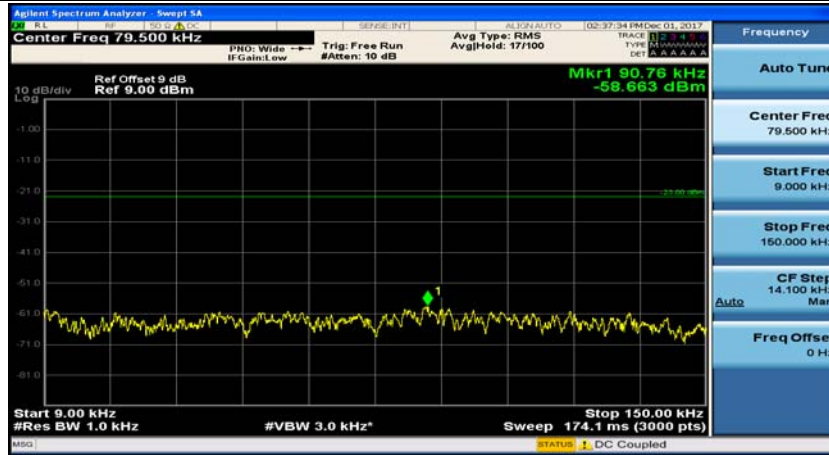

Channel Bandwidth: 5 MHz

(Channel Bandwidth: 5 MHz)_LCH_QPSK_1RB#24

(Channel Bandwidth: 5 MHz)_MCH_QPSK_1RB#0

(Channel Bandwidth: 5 MHz)_MCH_QPSK_1RB#12

(Channel Bandwidth: 5 MHz)_HCH_QPSK_1RB#0

(Channel Bandwidth: 5 MHz)_HCH_QPSK_1RB#12