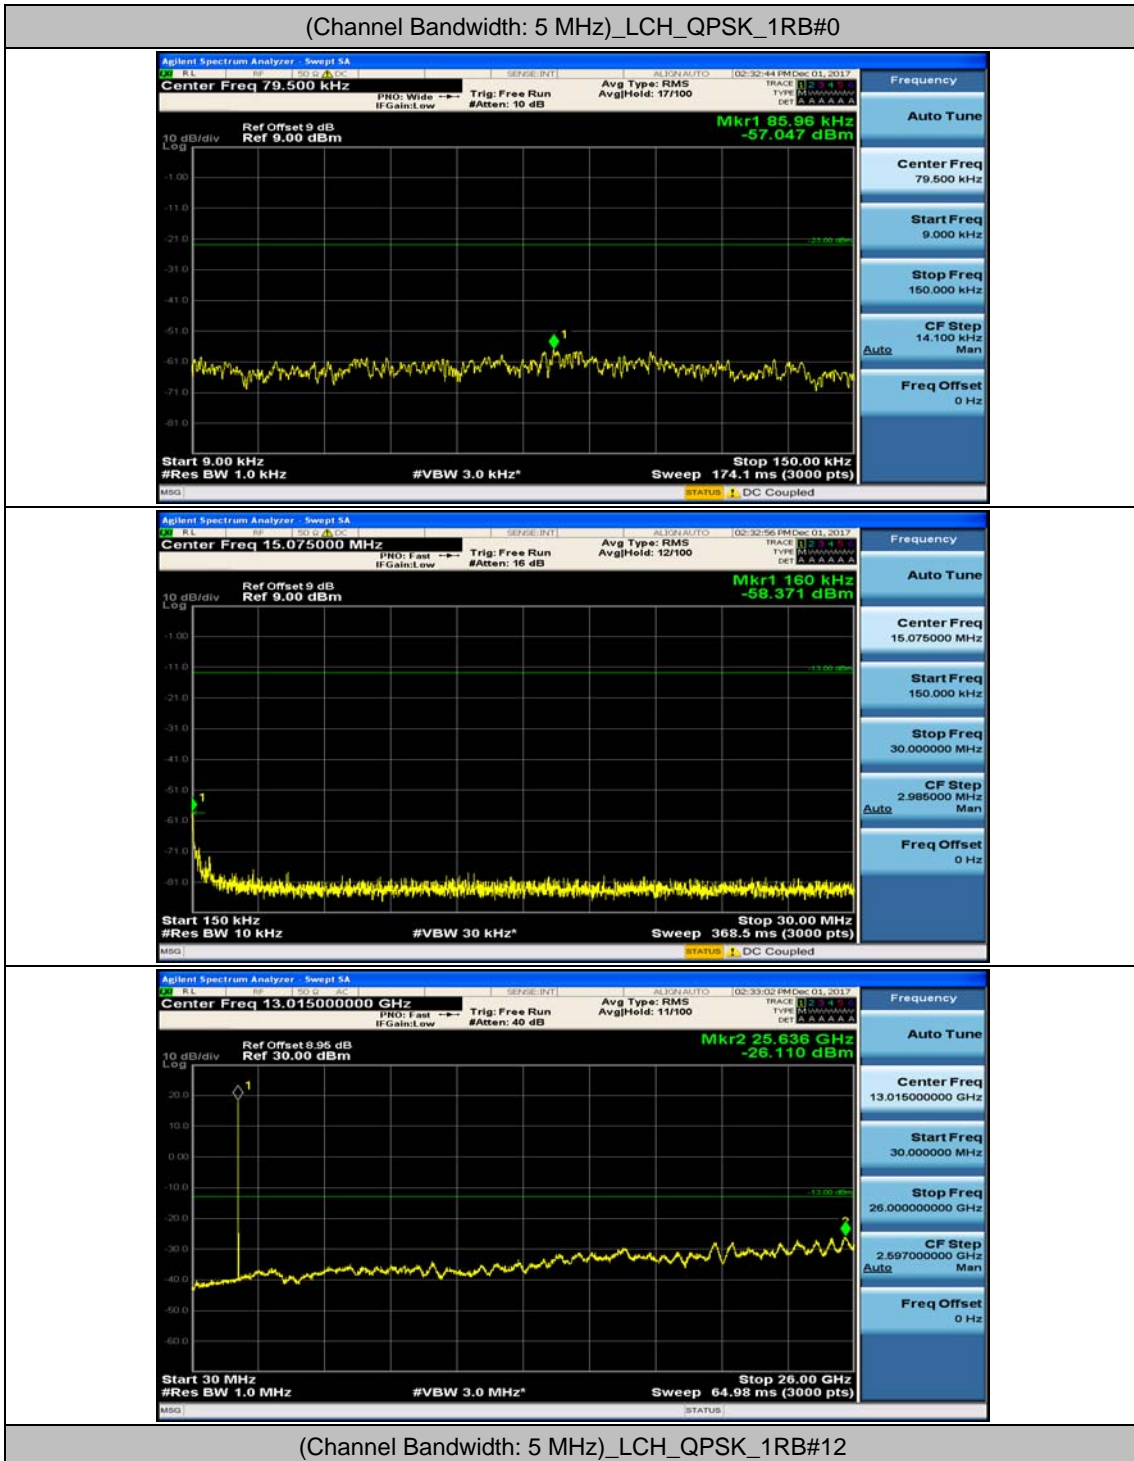

Channel Bandwidth: 3 MHz

(Channel Bandwidth: 3 MHz)_MCH_QPSK_1RB#0

(Channel Bandwidth: 3 MHz)_MCH_QPSK_1RB#7

(Channel Bandwidth: 3 MHz)_HCH_QPSK_1RB#0

(Channel Bandwidth: 3 MHz)_HCH_QPSK_1RB#7

(Channel Bandwidth: 3 MHz)_LCH_16QAM_1RB#0

(Channel Bandwidth: 3 MHz)_LCH_16QAM_1RB#7

(Channel Bandwidth: 3 MHz)_MCH_16QAM_1RB#0

(Channel Bandwidth: 3 MHz)_MCH_16QAM_1RB#7

(Channel Bandwidth: 3 MHz)_HCH_16QAM_1RB#0

(Channel Bandwidth: 3 MHz)_HCH_16QAM_1RB#7

Channel Bandwidth: 5 MHz

(Channel Bandwidth: 5 MHz)_LCH_QPSK_1RB#24

(Channel Bandwidth: 5 MHz)_MCH_QPSK_1RB#0

(Channel Bandwidth: 5 MHz)_MCH_QPSK_1RB#12

(Channel Bandwidth: 5 MHz)_HCH_QPSK_1RB#0

(Channel Bandwidth: 5 MHz)_HCH_QPSK_1RB#12