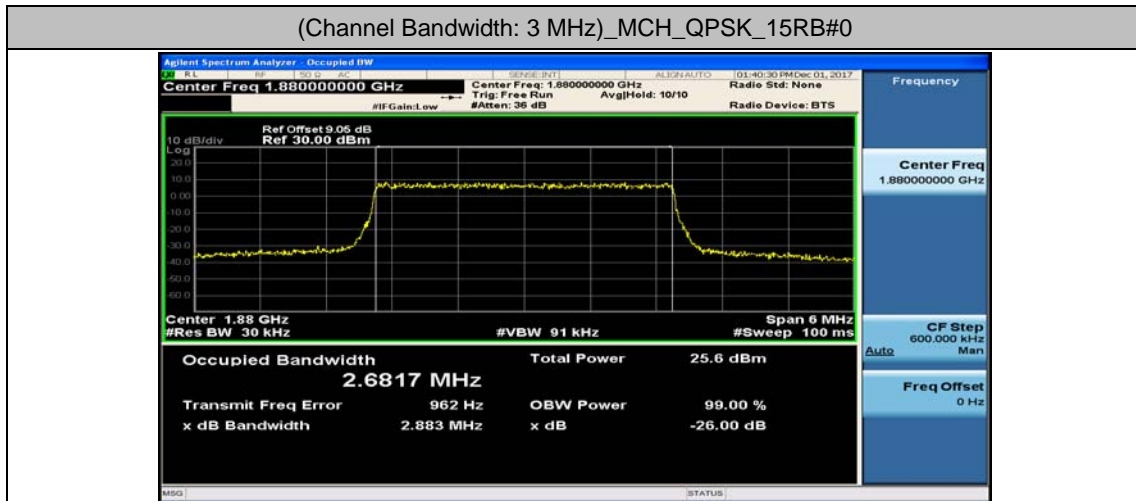

(Channel Bandwidth: 1.4 MHz)_LCH_16QAM_6RB#0

(Channel Bandwidth: 1.4 MHz)_MCH_16QAM_6RB#0

(Channel Bandwidth: 1.4 MHz)_HCH_16QAM_6RB#0

Channel Bandwidth: 3 MHz

(Channel Bandwidth: 3 MHz)_LCH_16QAM_15RB#0

(Channel Bandwidth: 3 MHz)_MCH_16QAM_15RB#0