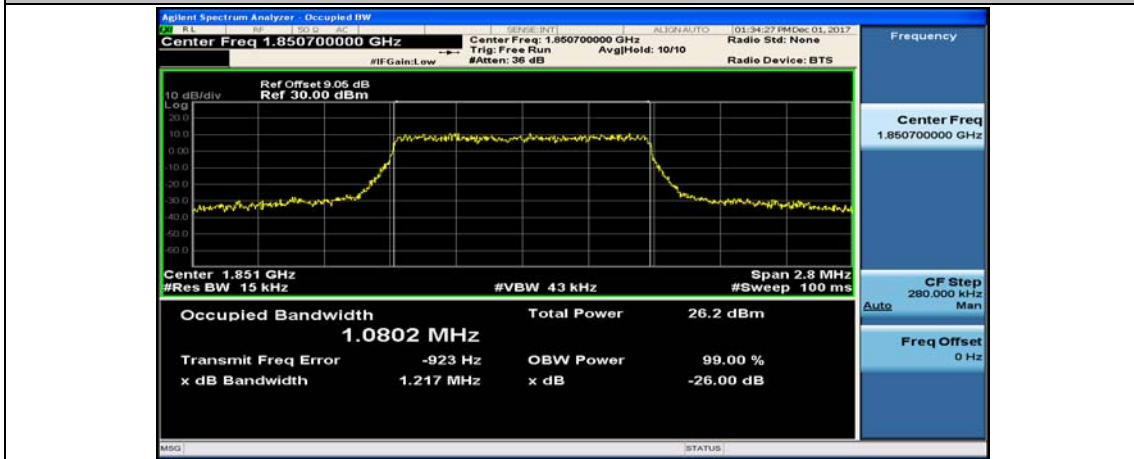

(Channel Bandwidth: 1.4 MHz)_LCH_16QAM_6RB#0

(Channel Bandwidth: 1.4 MHz)_MCH_16QAM_6RB#0

(Channel Bandwidth: 1.4 MHz)_HCH_16QAM_6RB#0

Channel Bandwidth: 3 MHz

(Channel Bandwidth: 3 MHz)_LCH_16QAM_15RB#0

(Channel Bandwidth: 3 MHz)_MCH_16QAM_15RB#0

(Channel Bandwidth: 3 MHz)_HCH_16QAM_15RB#0

Channel Bandwidth: 5 MHz

(Channel Bandwidth: 5 MHz)_LCH_16QAM_25RB#0

(Channel Bandwidth: 5 MHz)_MCH_16QAM_25RB#0

(Channel Bandwidth: 5 MHz)_HCH_16QAM_25RB#0

Channel Bandwidth: 10 MHz