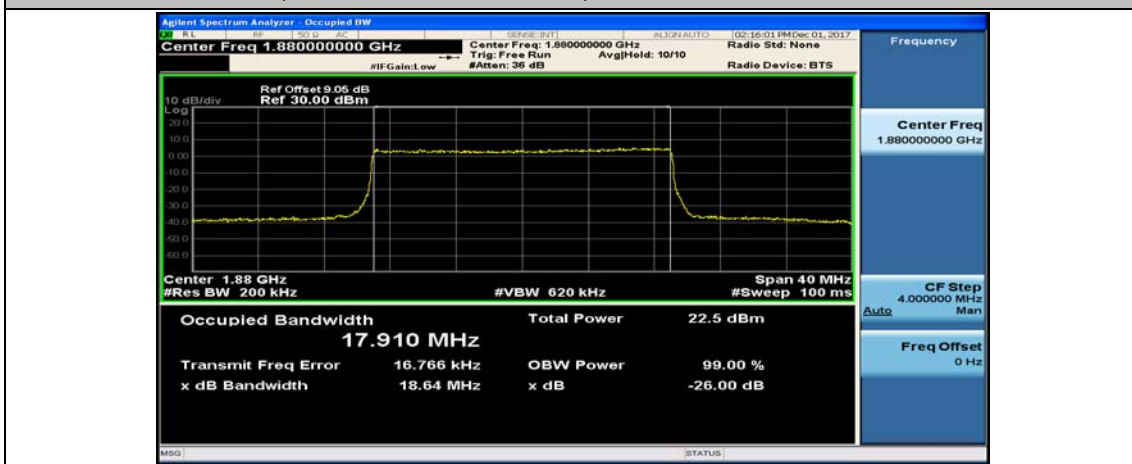

(Channel Bandwidth:15 MHz)_HCH_16QAM_75RB#0

Channel Bandwidth: 20 MHz

(Channel Bandwidth:20 MHz)_LCH_16QAM_100RB#0

(Channel Bandwidth:20 MHz)_MCH_16QAM_100RB#0

(Channel Bandwidth:20 MHz)_HCH_16QAM_100RB#0

Appendix D: Band Edge

Test Graphs

Channel Bandwidth: 1.4 MHz

(Channel Bandwidth: 1.4 MHz)_LCH_QPSK_1RB#0

(Channel Bandwidth: 1.4 MHz)_LCH_QPSK_1RB#3

(Channel Bandwidth: 1.4 MHz)_LCH_QPSK_1RB#5

(Channel Bandwidth: 1.4 MHz)_LCH_QPSK_3RB#0