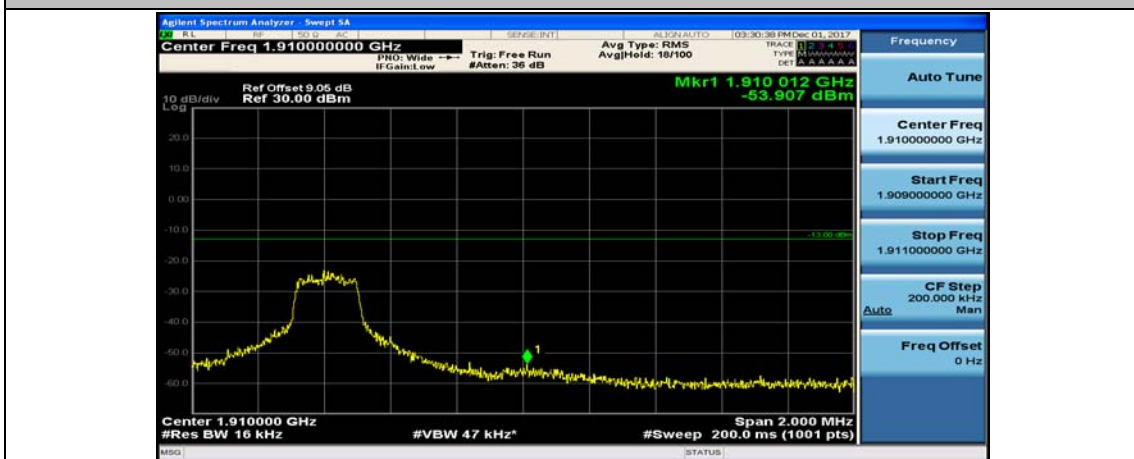

Channel Bandwidth: 10 MHz_HCH_QPSK_1RB#0