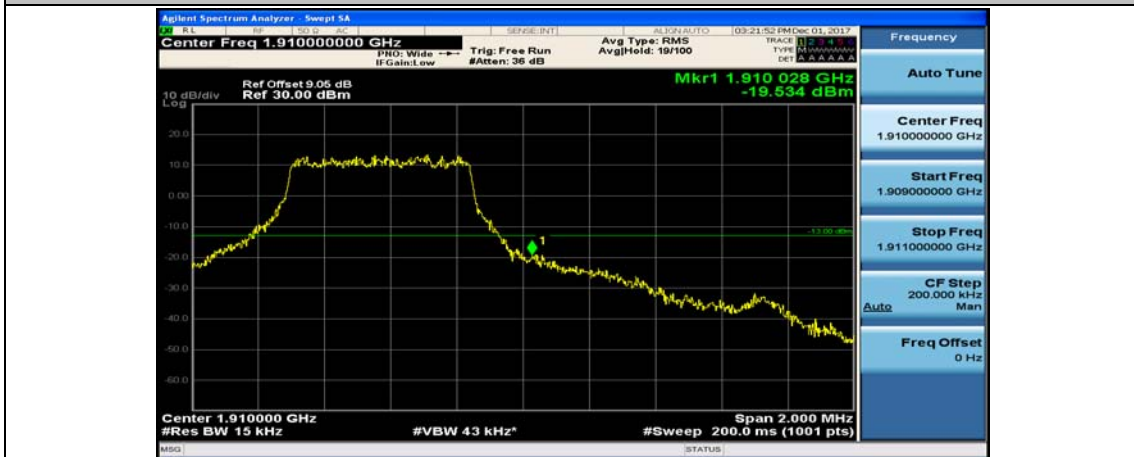

(Channel Bandwidth: 1.4 MHz)_HCH_16QAM_3RB#3