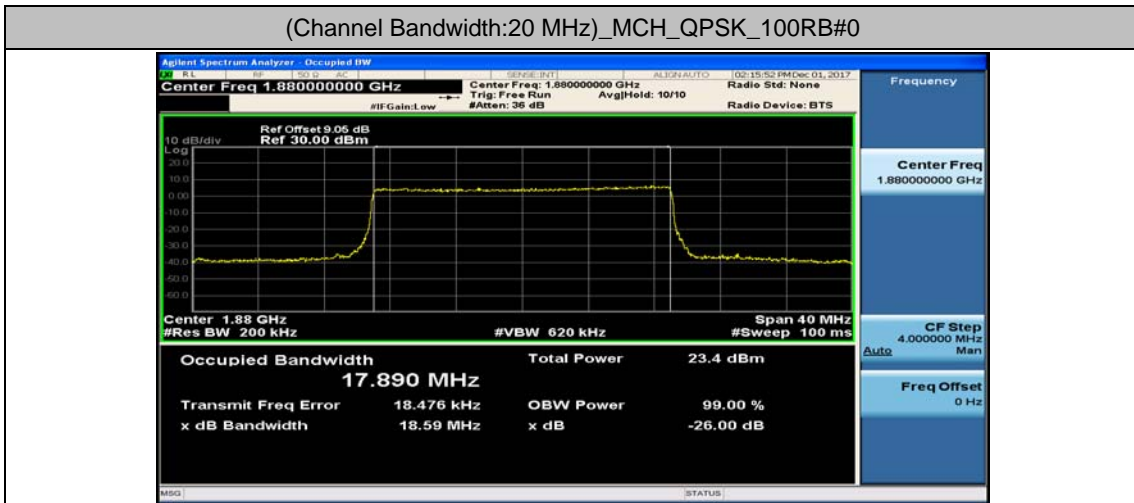

Channel Bandwidth: 20 MHz