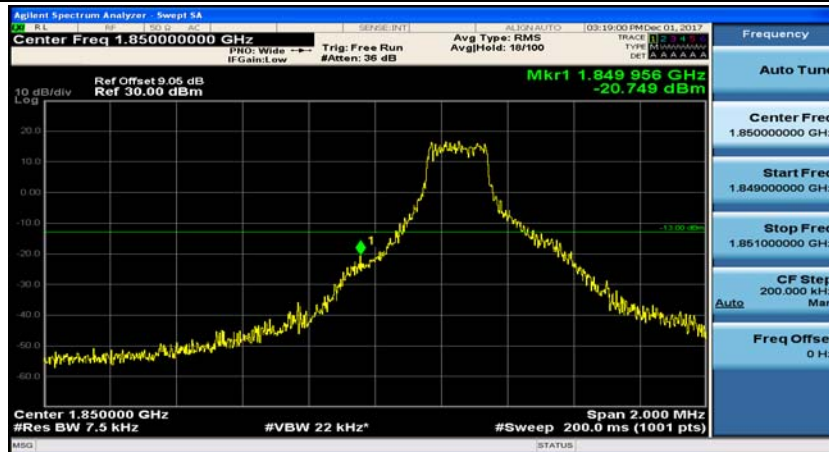

Appendix D: Band Edge

Test Graphs

Channel Bandwidth: 1.4 MHz

(Channel Bandwidth: 1.4 MHz)_LCH_QPSK_1RB#0