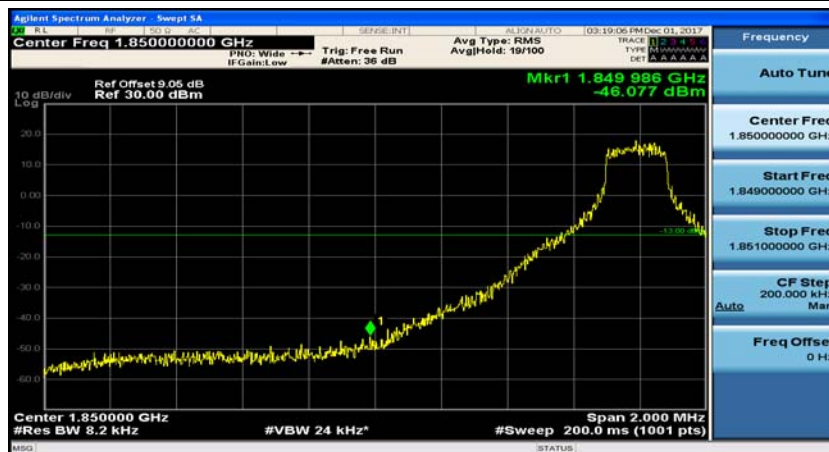

Appendix D: Band Edge

Test Graphs

Channel Bandwidth: 1.4 MHz

(Channel Bandwidth: 1.4 MHz)_LCH_QPSK_1RB#0

(Channel Bandwidth: 1.4 MHz)_LCH_QPSK_1RB#3

(Channel Bandwidth: 1.4 MHz)_LCH_QPSK_1RB#5

(Channel Bandwidth: 1.4 MHz)_LCH_QPSK_3RB#0