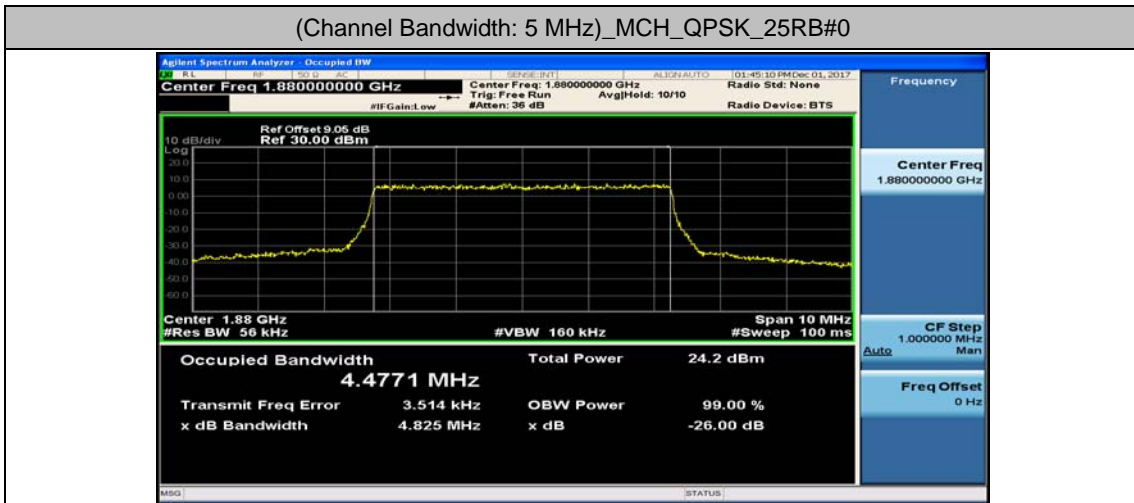

Channel Bandwidth: 5 MHz