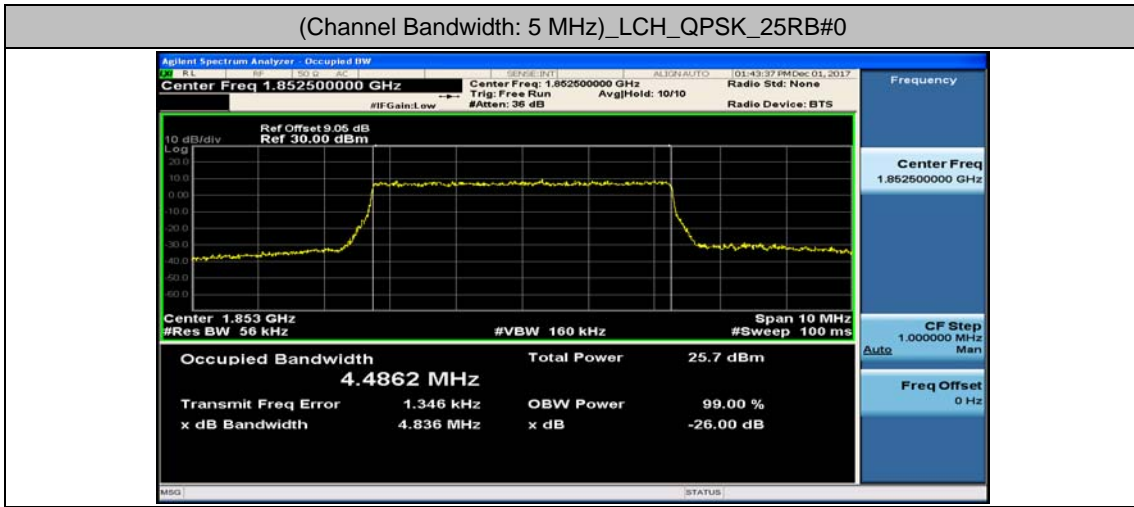

Channel Bandwidth: 5 MHz