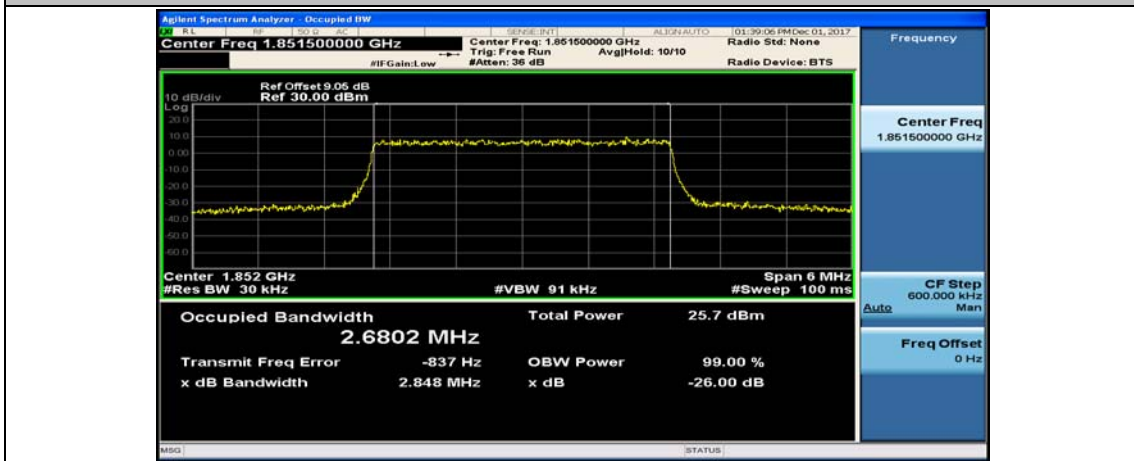

(Channel Bandwidth: 1.4 MHz)_LCH_16QAM_6RB#0

(Channel Bandwidth: 1.4 MHz)_MCH_16QAM_6RB#0

(Channel Bandwidth: 1.4 MHz)_HCH_16QAM_6RB#0

Channel Bandwidth: 3 MHz

(Channel Bandwidth: 3 MHz)_LCH_16QAM_15RB#0

(Channel Bandwidth: 3 MHz)_MCH_16QAM_15RB#0