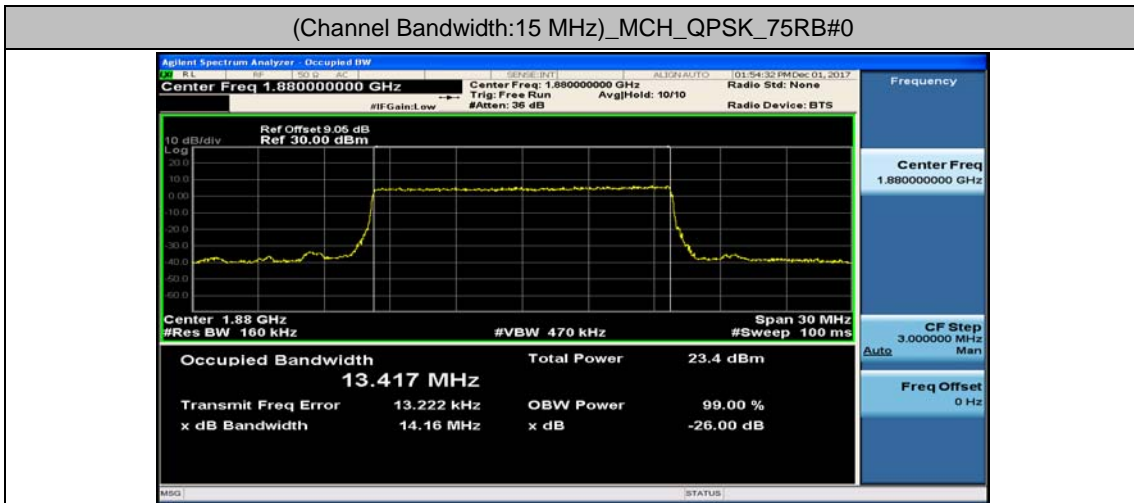

Channel Bandwidth: 10 MHz_LCH_16QAM_50RB#0

Channel Bandwidth: 10 MHz_MCH_16QAM_50RB#0

Channel Bandwidth: 10 MHz_HCH_16QAM_50RB#0

Channel Bandwidth: 15 MHz

(Channel Bandwidth:15 MHz)_LCH_16QAM_75RB#0

(Channel Bandwidth:15 MHz)_MCH_16QAM_75RB#0