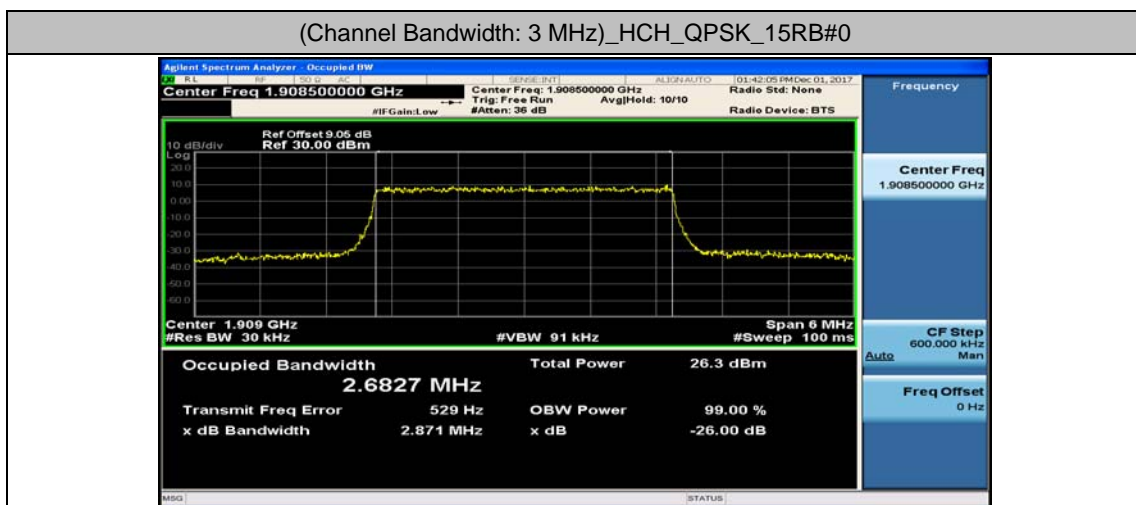

(Channel Bandwidth: 1.4 MHz)_LCH_16QAM_6RB#0

(Channel Bandwidth: 1.4 MHz)_MCH_16QAM_6RB#0

(Channel Bandwidth: 1.4 MHz)_HCH_16QAM_6RB#0

Channel Bandwidth: 3 MHz

(Channel Bandwidth: 3 MHz)_LCH_16QAM_15RB#0

(Channel Bandwidth: 3 MHz)_MCH_16QAM_15RB#0