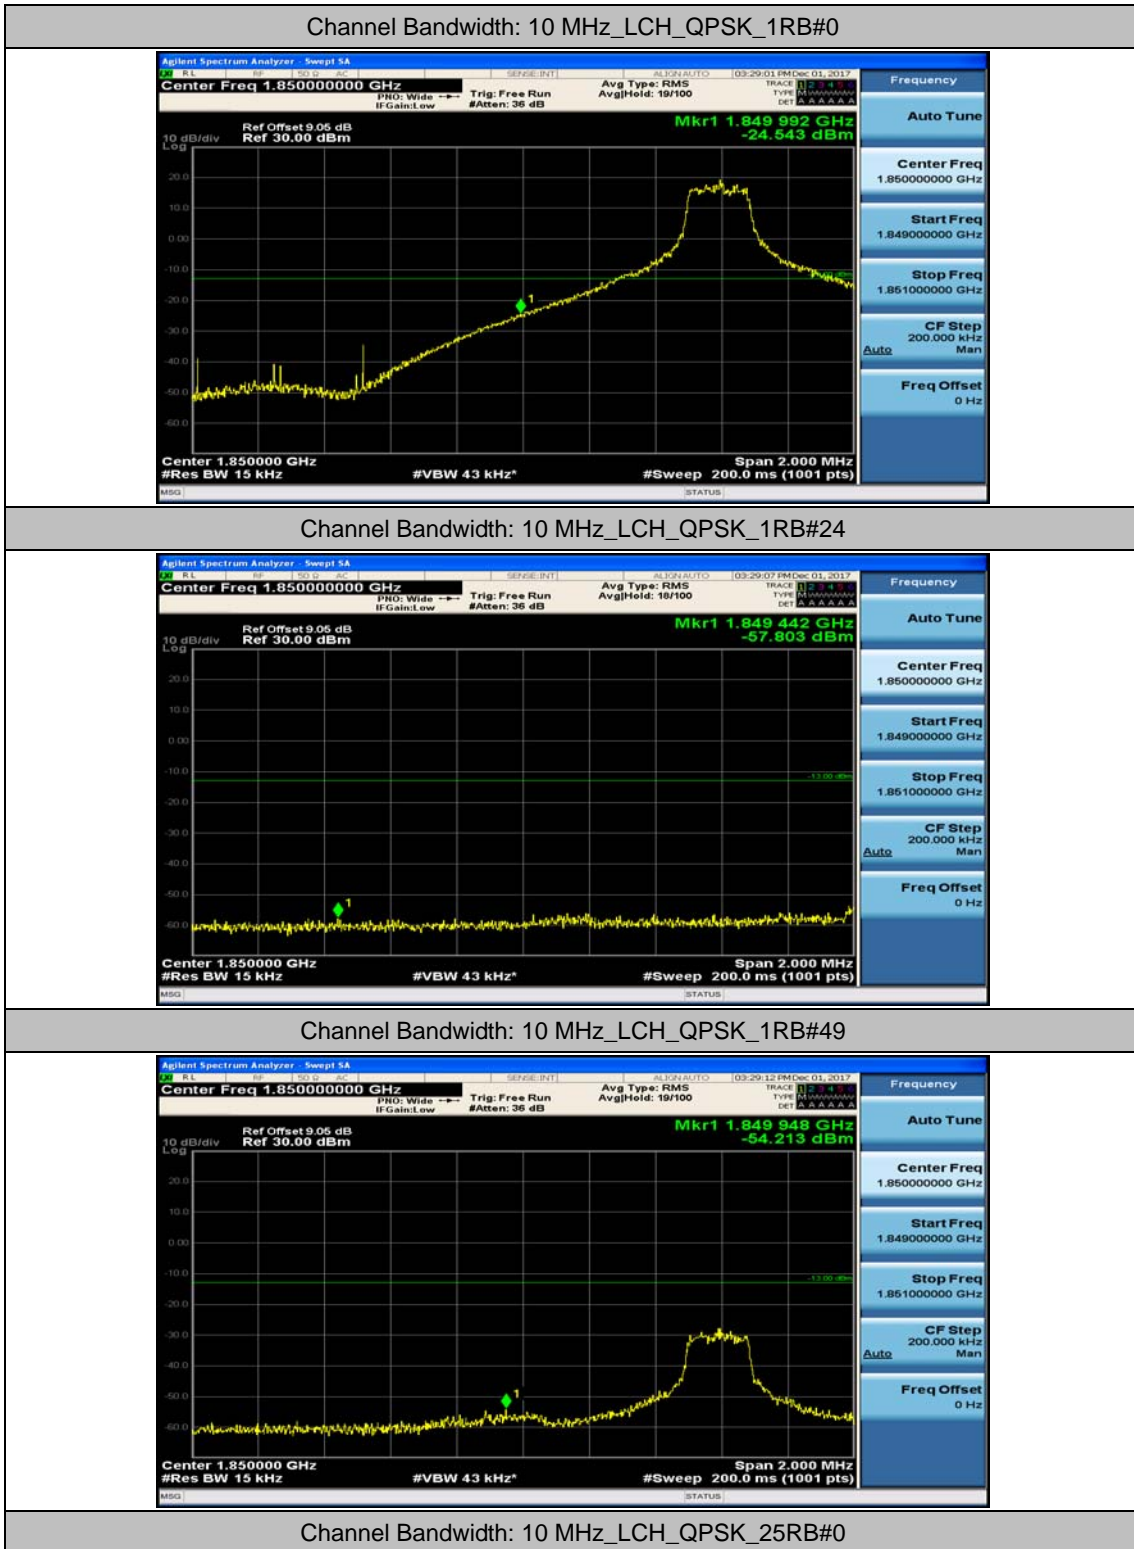

Channel Bandwidth: 10 MHz