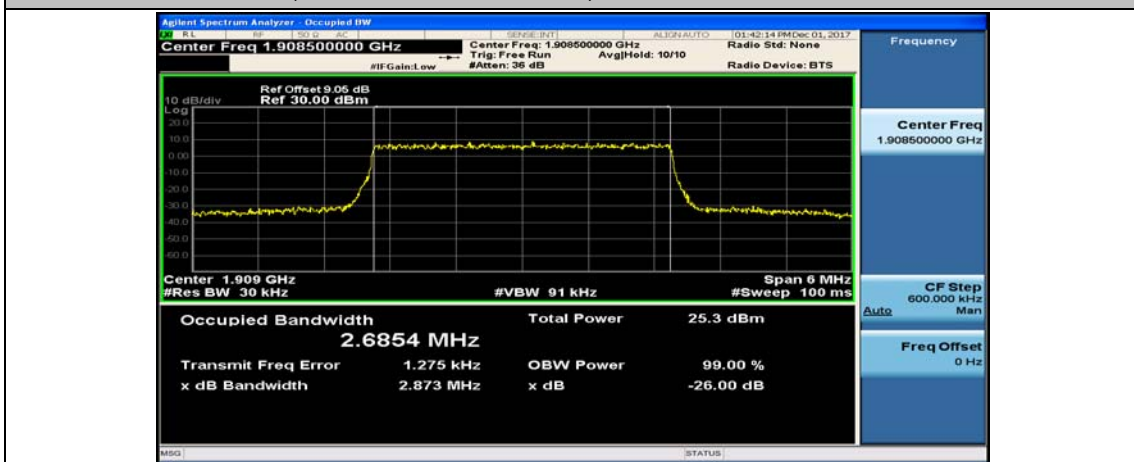

(Channel Bandwidth: 3 MHz)_HCH_16QAM_15RB#0