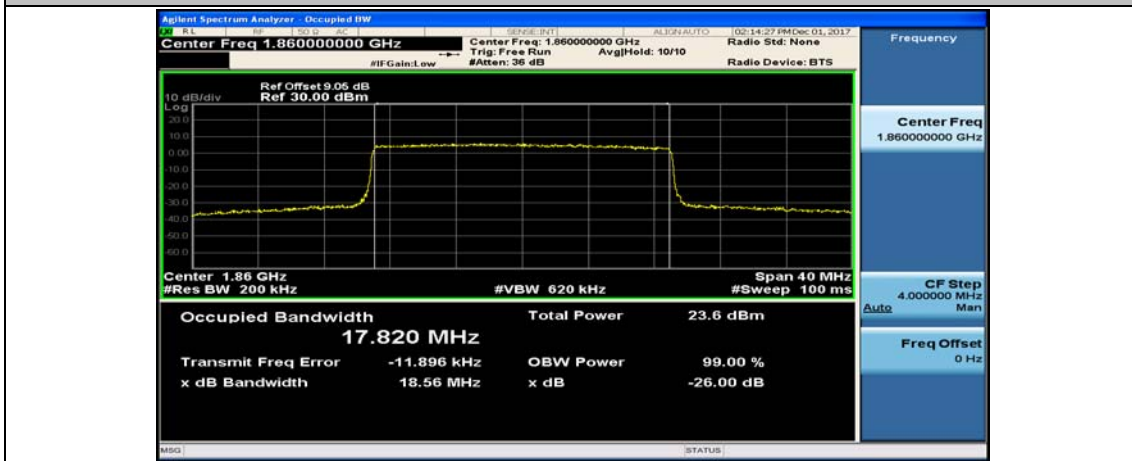

(Channel Bandwidth:20 MHz)_LCH_16QAM_100RB#0