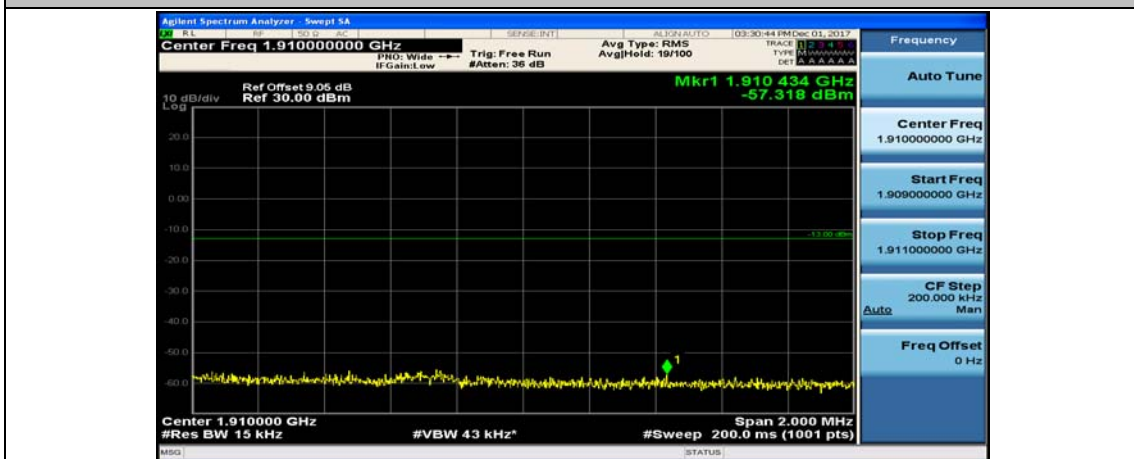

Channel Bandwidth: 10 MHz_HCH_QPSK_1RB#49