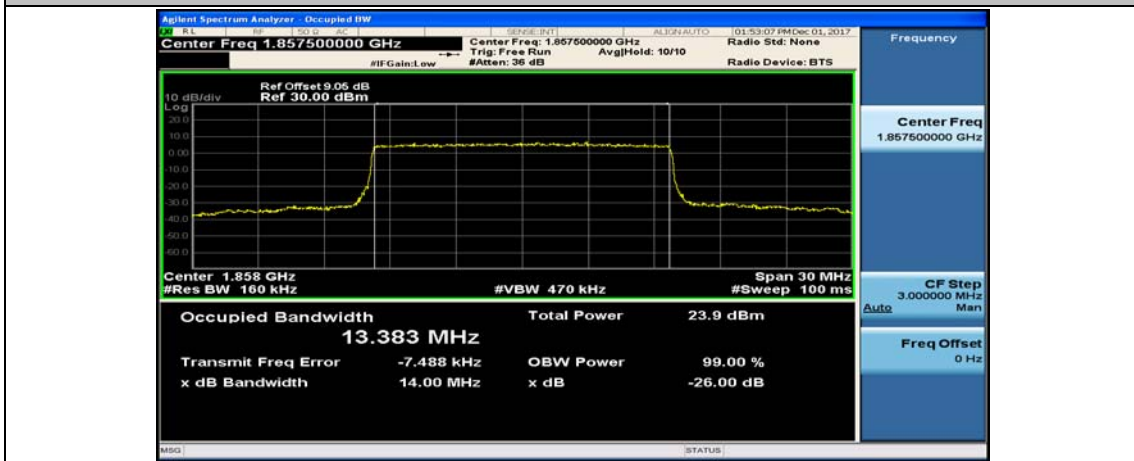

Channel Bandwidth: 10 MHz_LCH_16QAM_50RB#0

Channel Bandwidth: 10 MHz_MCH_16QAM_50RB#0

Channel Bandwidth: 10 MHz_HCH_16QAM_50RB#0

Channel Bandwidth: 15 MHz

(Channel Bandwidth:15 MHz)_LCH_16QAM_75RB#0

(Channel Bandwidth:15 MHz)_MCH_16QAM_75RB#0

(Channel Bandwidth:15 MHz)_HCH_16QAM_75RB#0

Channel Bandwidth: 20 MHz

(Channel Bandwidth:20 MHz)_LCH_16QAM_100RB#0

(Channel Bandwidth:20 MHz)_MCH_16QAM_100RB#0

(Channel Bandwidth:20 MHz)_HCH_16QAM_100RB#0