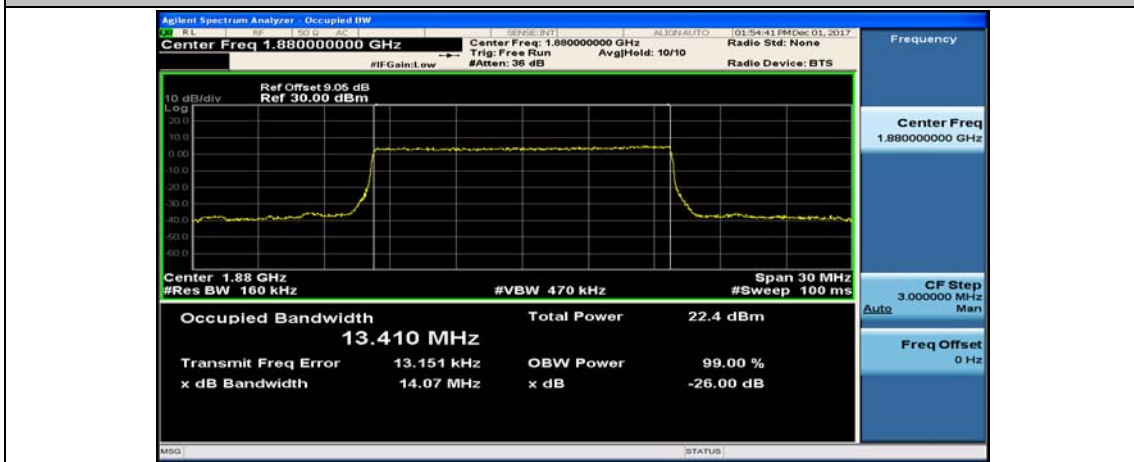

Channel Bandwidth: 10 MHz_LCH_16QAM_50RB#0

Channel Bandwidth: 10 MHz_MCH_16QAM_50RB#0

Channel Bandwidth: 10 MHz_HCH_16QAM_50RB#0

Channel Bandwidth: 15 MHz

(Channel Bandwidth:15 MHz)_LCH_16QAM_75RB#0

(Channel Bandwidth:15 MHz)_MCH_16QAM_75RB#0