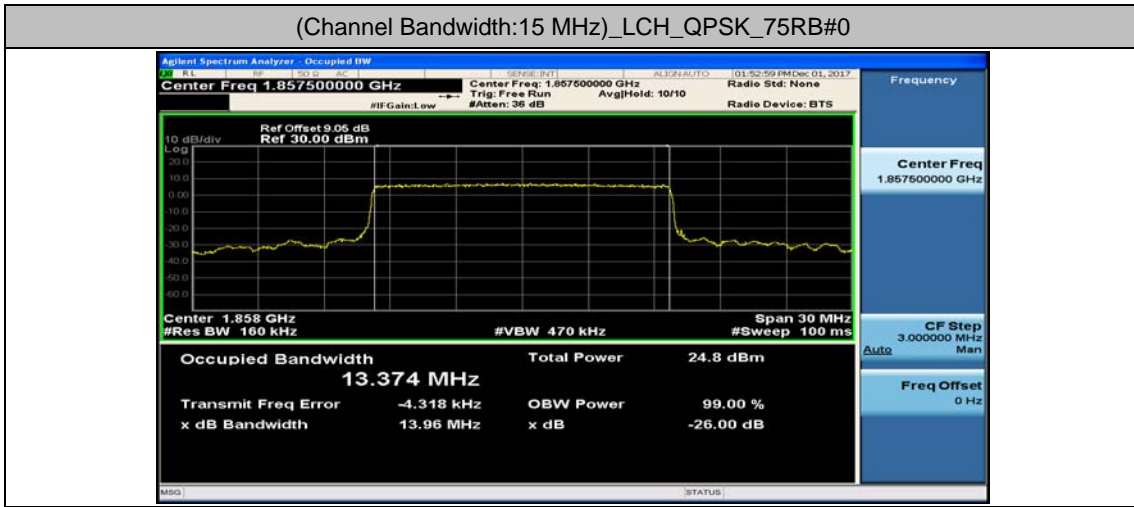

Channel Bandwidth: 10 MHz_LCH_16QAM_50RB#0

Channel Bandwidth: 10 MHz_MCH_16QAM_50RB#0

Channel Bandwidth: 10 MHz_HCH_16QAM_50RB#0

Channel Bandwidth: 15 MHz

(Channel Bandwidth:15 MHz)_LCH_16QAM_75RB#0

(Channel Bandwidth:15 MHz)_MCH_16QAM_75RB#0