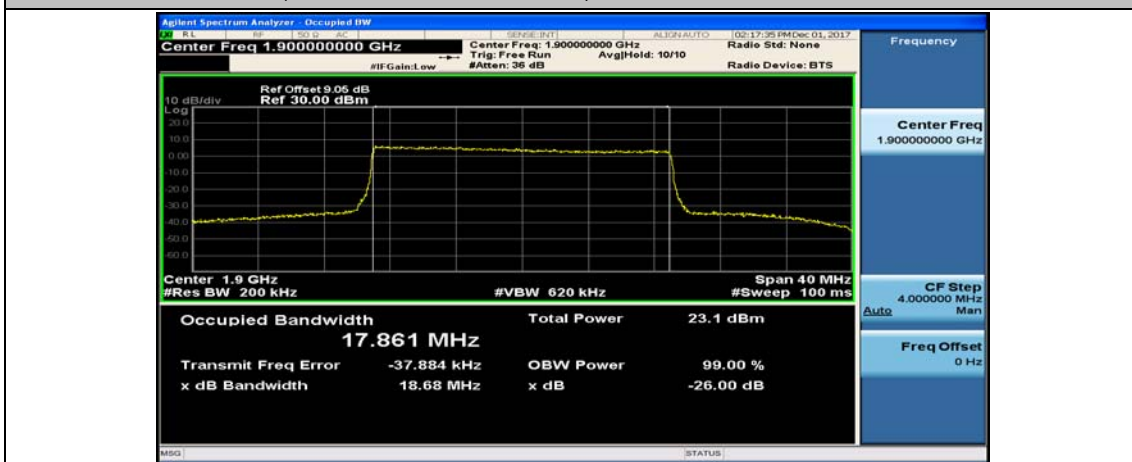

(Channel Bandwidth:15 MHz)_HCH_16QAM_75RB#0

Channel Bandwidth: 20 MHz

(Channel Bandwidth:20 MHz)_LCH_16QAM_100RB#0

(Channel Bandwidth:20 MHz)_MCH_16QAM_100RB#0

(Channel Bandwidth:20 MHz)_HCH_16QAM_100RB#0

Appendix D: Band Edge

Test Graphs

Channel Bandwidth: 1.4 MHz

(Channel Bandwidth: 1.4 MHz)_LCH_QPSK_1RB#0

(Channel Bandwidth: 1.4 MHz)_LCH_QPSK_1RB#3

(Channel Bandwidth: 1.4 MHz)_LCH_QPSK_1RB#5

(Channel Bandwidth: 1.4 MHz)_LCH_QPSK_3RB#0