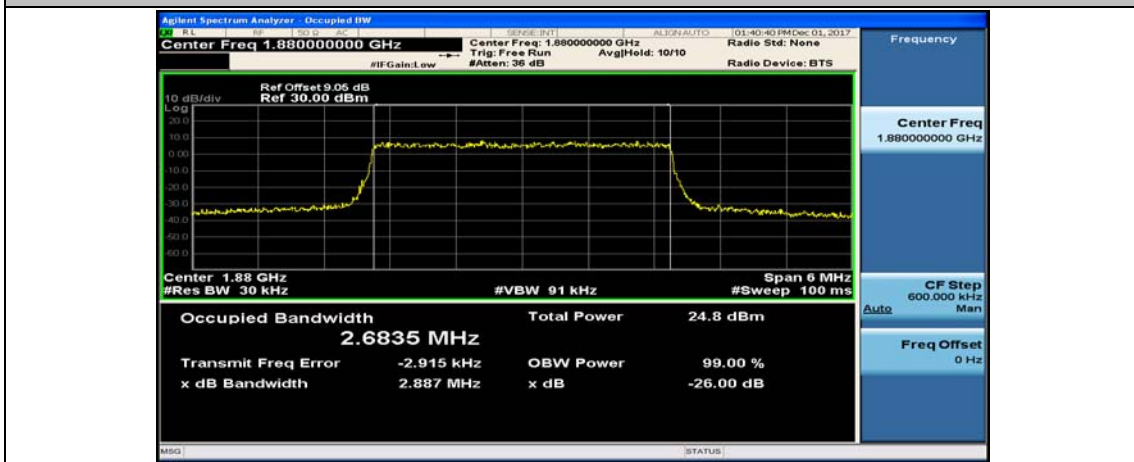

(Channel Bandwidth: 1.4 MHz)_LCH_16QAM_6RB#0

(Channel Bandwidth: 1.4 MHz)_MCH_16QAM_6RB#0

(Channel Bandwidth: 1.4 MHz)_HCH_16QAM_6RB#0

Channel Bandwidth: 3 MHz

(Channel Bandwidth: 3 MHz)_LCH_16QAM_15RB#0

(Channel Bandwidth: 3 MHz)_MCH_16QAM_15RB#0