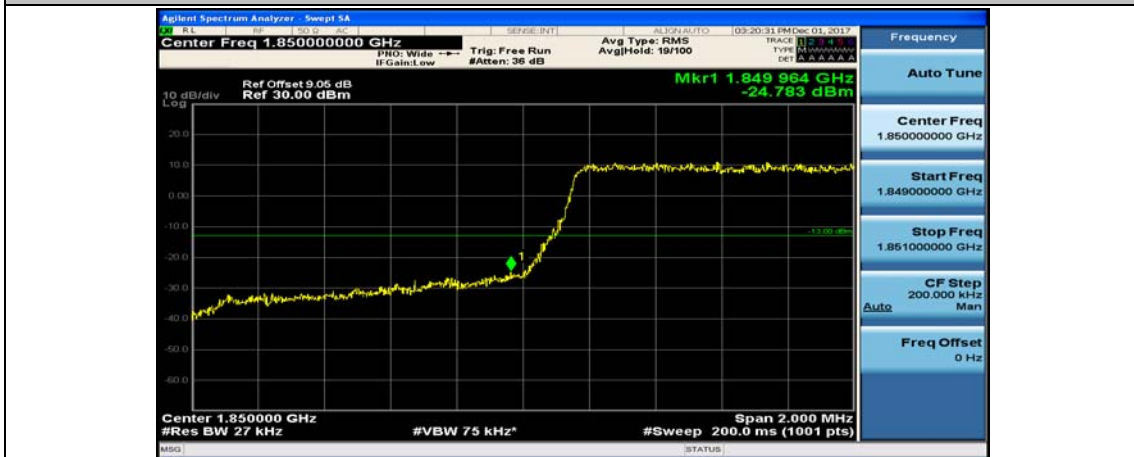

(Channel Bandwidth: 1.4 MHz)_LCH_16QAM_6RB#0