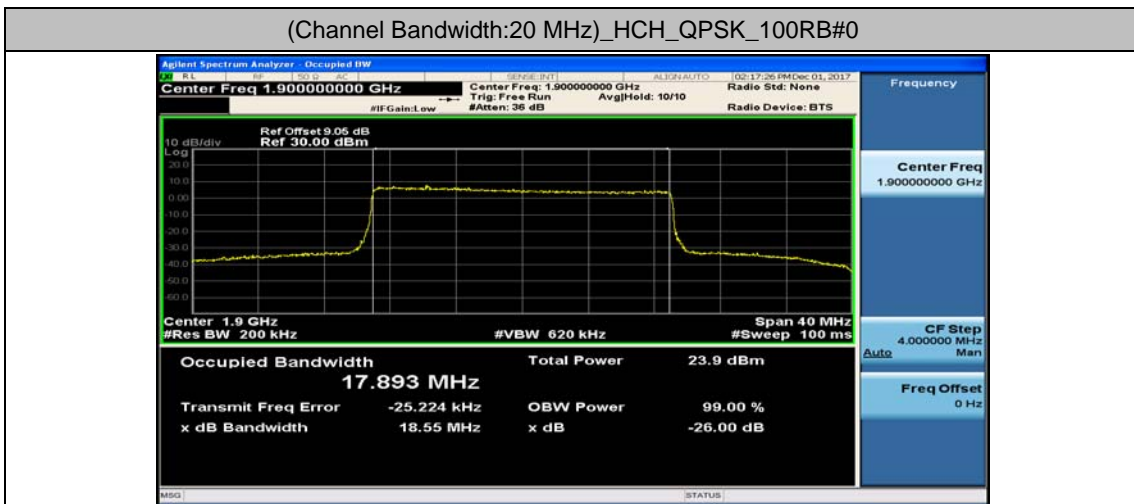

Channel Bandwidth: 20 MHz