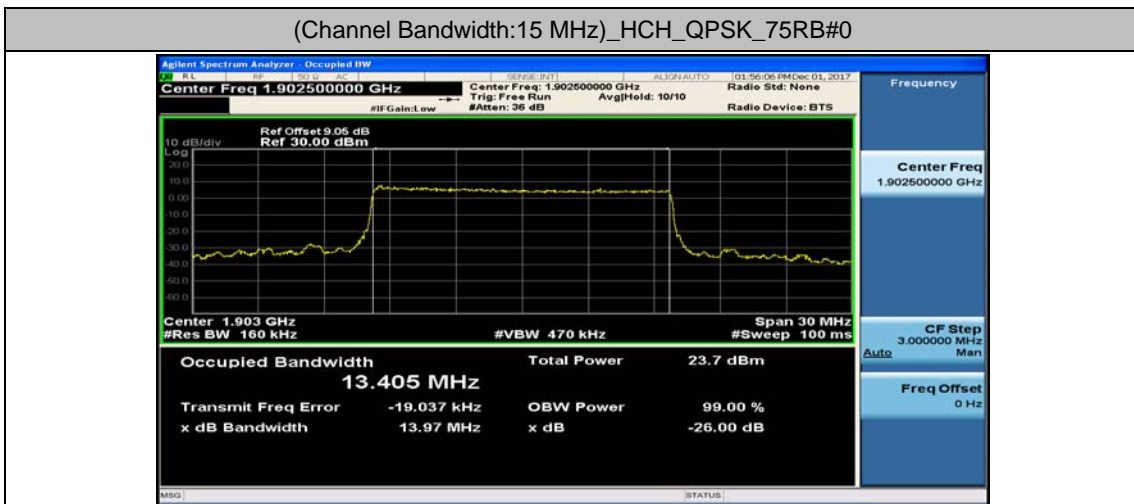

Channel Bandwidth: 10 MHz_LCH_16QAM_50RB#0

Channel Bandwidth: 10 MHz_MCH_16QAM_50RB#0

Channel Bandwidth: 10 MHz_HCH_16QAM_50RB#0

Channel Bandwidth: 15 MHz

(Channel Bandwidth:15 MHz)_LCH_16QAM_75RB#0

(Channel Bandwidth:15 MHz)_MCH_16QAM_75RB#0