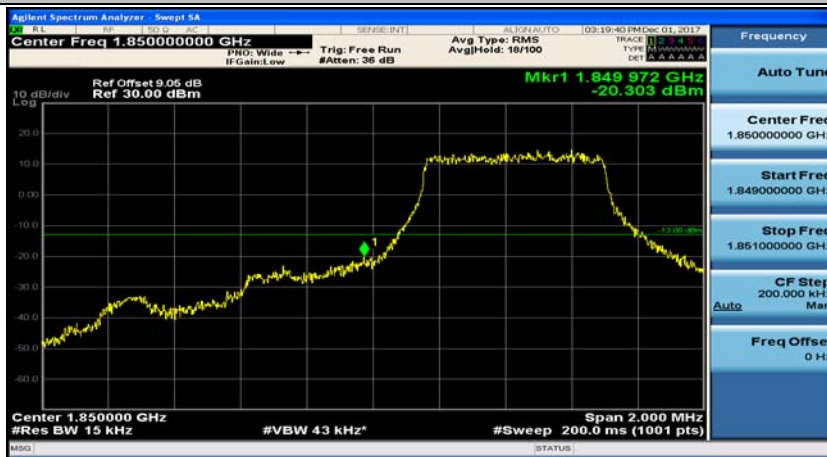

Appendix D: Band Edge

Test Graphs

Channel Bandwidth: 1.4 MHz

(Channel Bandwidth: 1.4 MHz)_LCH_QPSK_1RB#0

(Channel Bandwidth: 1.4 MHz)_LCH_QPSK_1RB#3

(Channel Bandwidth: 1.4 MHz)_LCH_QPSK_1RB#5

(Channel Bandwidth: 1.4 MHz)_LCH_QPSK_3RB#0