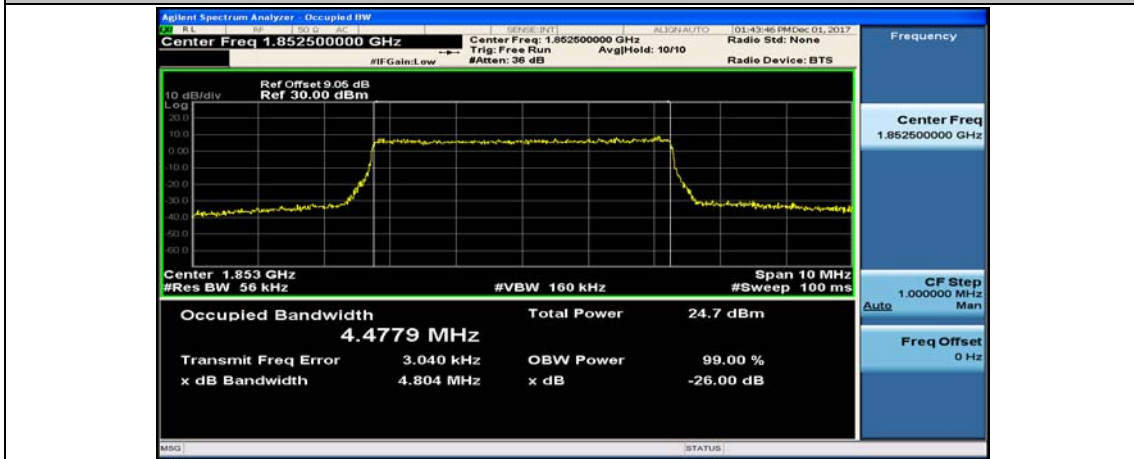

(Channel Bandwidth: 1.4 MHz)_LCH_16QAM_6RB#0

(Channel Bandwidth: 1.4 MHz)_MCH_16QAM_6RB#0

(Channel Bandwidth: 1.4 MHz)_HCH_16QAM_6RB#0

Channel Bandwidth: 3 MHz

(Channel Bandwidth: 3 MHz)_LCH_16QAM_15RB#0

(Channel Bandwidth: 3 MHz)_MCH_16QAM_15RB#0

(Channel Bandwidth: 3 MHz)_HCH_16QAM_15RB#0

Channel Bandwidth: 5 MHz

(Channel Bandwidth: 5 MHz)_LCH_16QAM_25RB#0

(Channel Bandwidth: 5 MHz)_MCH_16QAM_25RB#0

(Channel Bandwidth: 5 MHz)_HCH_16QAM_25RB#0

Channel Bandwidth: 10 MHz