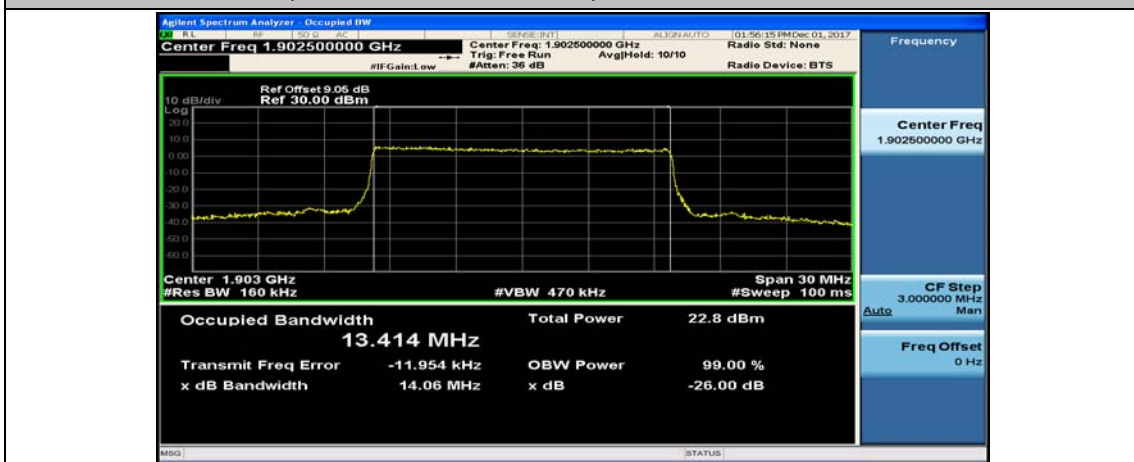

Channel Bandwidth: 10 MHz_LCH_16QAM_50RB#0

Channel Bandwidth: 10 MHz_MCH_16QAM_50RB#0

Channel Bandwidth: 10 MHz_HCH_16QAM_50RB#0

Channel Bandwidth: 15 MHz

(Channel Bandwidth:15 MHz)_LCH_16QAM_75RB#0

(Channel Bandwidth:15 MHz)_MCH_16QAM_75RB#0

(Channel Bandwidth:15 MHz)_HCH_16QAM_75RB#0

Channel Bandwidth: 20 MHz

(Channel Bandwidth:20 MHz)_LCH_16QAM_100RB#0

(Channel Bandwidth:20 MHz)_MCH_16QAM_100RB#0

(Channel Bandwidth:20 MHz)_HCH_16QAM_100RB#0