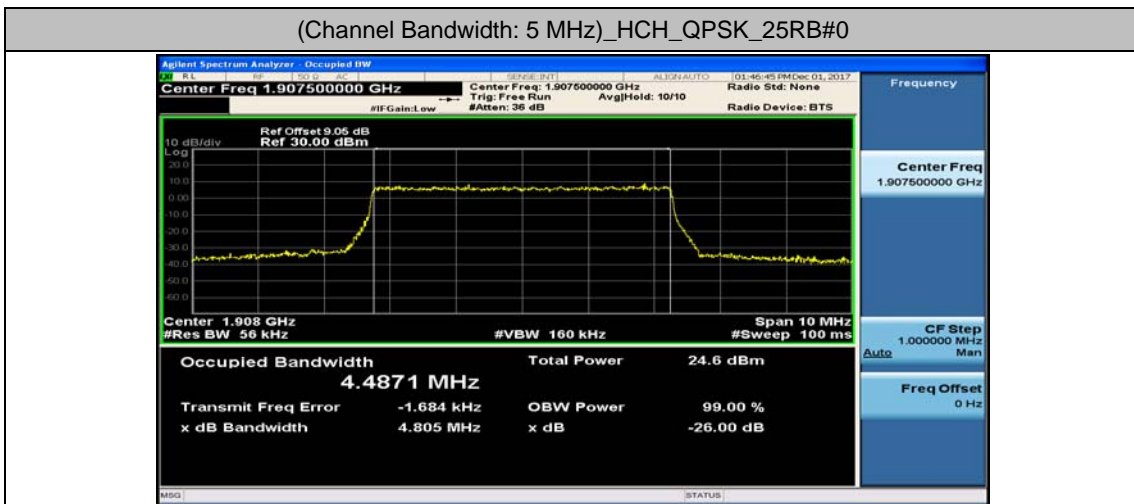

Channel Bandwidth: 5 MHz