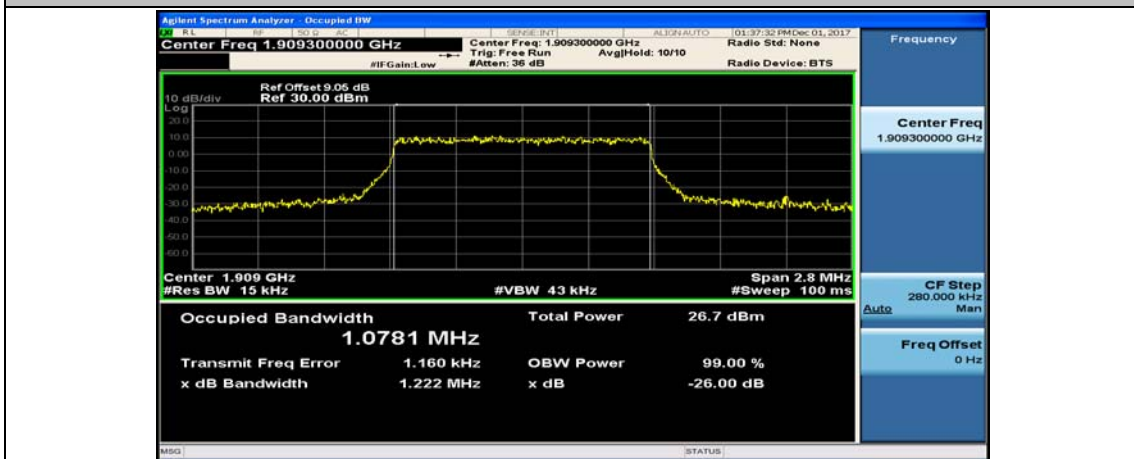

(Channel Bandwidth: 1.4 MHz)_LCH_16QAM_6RB#0

(Channel Bandwidth: 1.4 MHz)_MCH_16QAM_6RB#0

(Channel Bandwidth: 1.4 MHz)_HCH_16QAM_6RB#0

Channel Bandwidth: 3 MHz

(Channel Bandwidth: 3 MHz)_LCH_16QAM_15RB#0

(Channel Bandwidth: 3 MHz)_MCH_16QAM_15RB#0

(Channel Bandwidth: 3 MHz)_HCH_16QAM_15RB#0

Channel Bandwidth: 5 MHz

(Channel Bandwidth: 5 MHz)_LCH_16QAM_25RB#0

(Channel Bandwidth: 5 MHz)_MCH_16QAM_25RB#0

(Channel Bandwidth: 5 MHz)_HCH_16QAM_25RB#0

Channel Bandwidth: 10 MHz