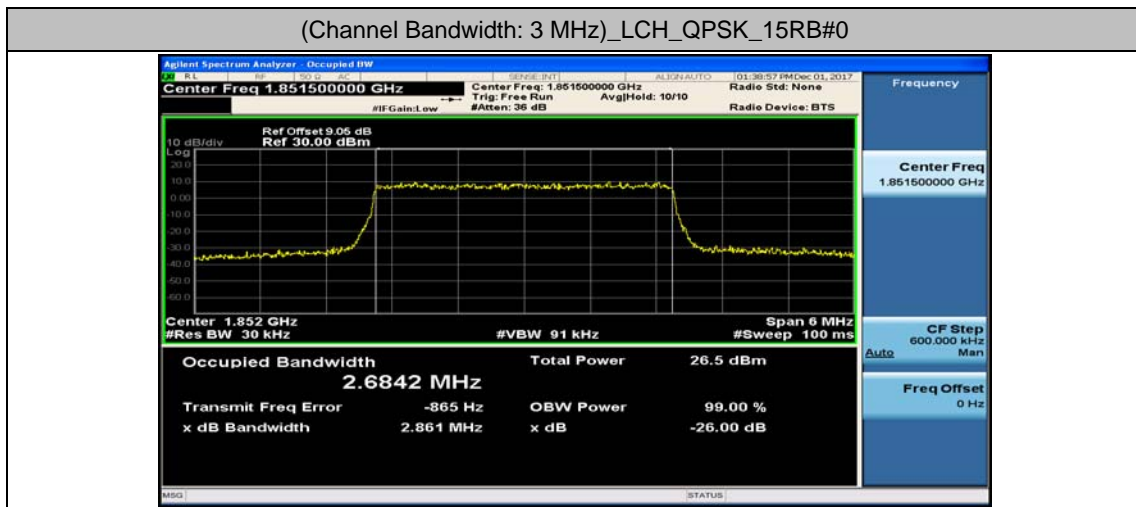

(Channel Bandwidth: 1.4 MHz)_LCH_16QAM_6RB#0

(Channel Bandwidth: 1.4 MHz)_MCH_16QAM_6RB#0

(Channel Bandwidth: 1.4 MHz)_HCH_16QAM_6RB#0

Channel Bandwidth: 3 MHz

(Channel Bandwidth: 3 MHz)_LCH_16QAM_15RB#0

(Channel Bandwidth: 3 MHz)_MCH_16QAM_15RB#0