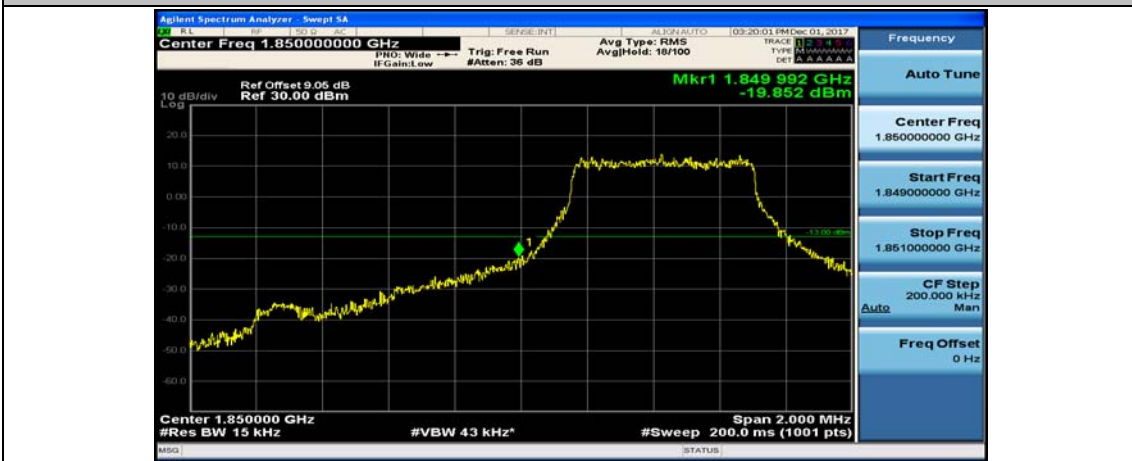

(Channel Bandwidth: 1.4 MHz)_LCH_16QAM_1RB#0

(Channel Bandwidth: 1.4 MHz)_LCH_16QAM_1RB#3

(Channel Bandwidth: 1.4 MHz)_LCH_16QAM_1RB#5

(Channel Bandwidth: 1.4 MHz)_LCH_16QAM_3RB#0

(Channel Bandwidth: 1.4 MHz)_LCH_16QAM_3RB#2