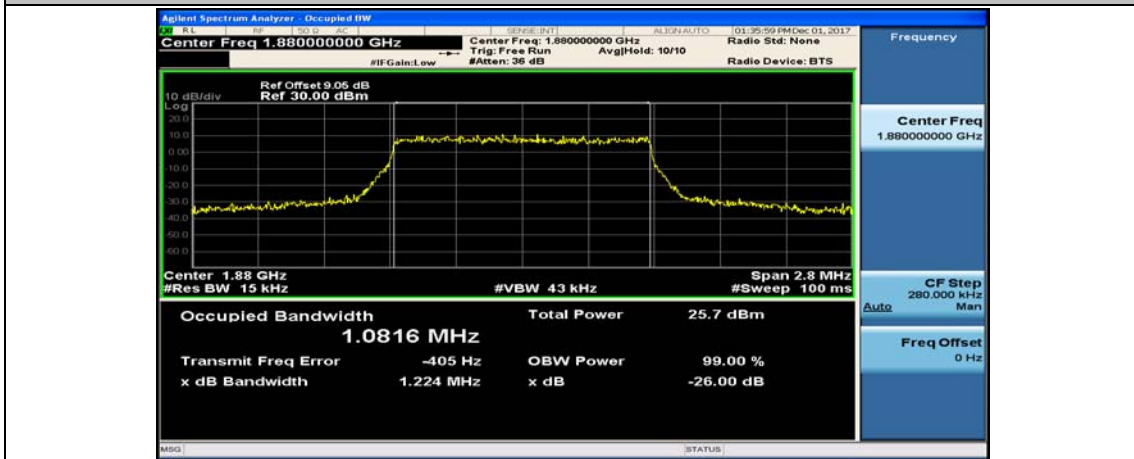

(Channel Bandwidth: 1.4 MHz)_LCH_16QAM_6RB#0

(Channel Bandwidth: 1.4 MHz)_MCH_16QAM_6RB#0

(Channel Bandwidth: 1.4 MHz)_HCH_16QAM_6RB#0

Channel Bandwidth: 3 MHz

(Channel Bandwidth: 3 MHz)_LCH_16QAM_15RB#0

(Channel Bandwidth: 3 MHz)_MCH_16QAM_15RB#0

(Channel Bandwidth: 3 MHz)_HCH_16QAM_15RB#0

Channel Bandwidth: 5 MHz

(Channel Bandwidth: 5 MHz)_LCH_16QAM_25RB#0

(Channel Bandwidth: 5 MHz)_MCH_16QAM_25RB#0

(Channel Bandwidth: 5 MHz)_HCH_16QAM_25RB#0

Channel Bandwidth: 10 MHz