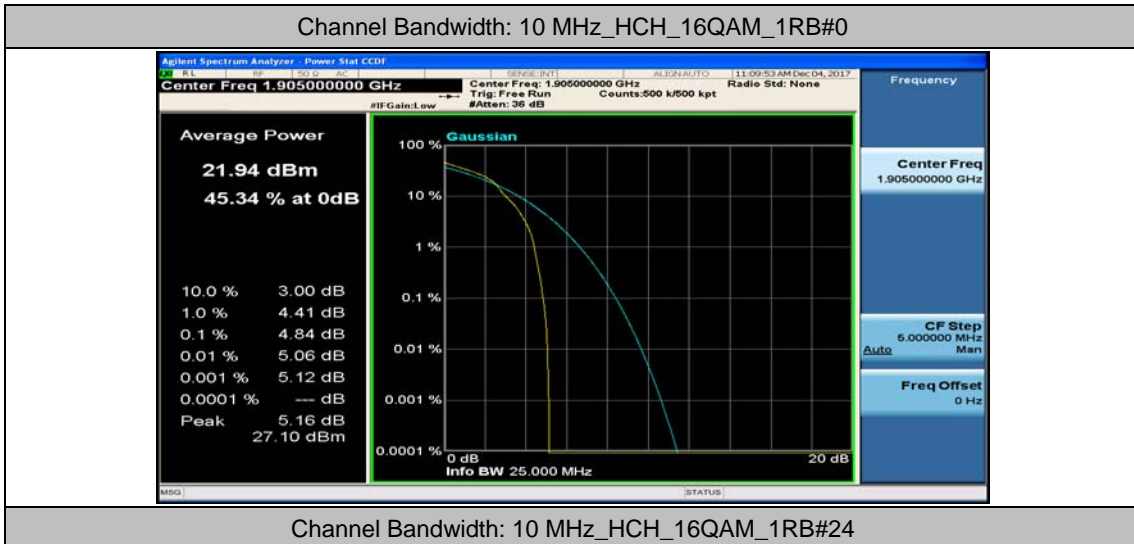

Channel Bandwidth: 10 MHz_MCH_16QAM_1RB#0

Channel Bandwidth: 10 MHz_MCH_16QAM_1RB#24

Channel Bandwidth: 10 MHz_MCH_16QAM_1RB#49

Channel Bandwidth: 15 MHz

(Channel Bandwidth:15 MHz)_LCH_QPSK_37RB#18

(Channel Bandwidth:15 MHz)_LCH_QPSK_37RB#38