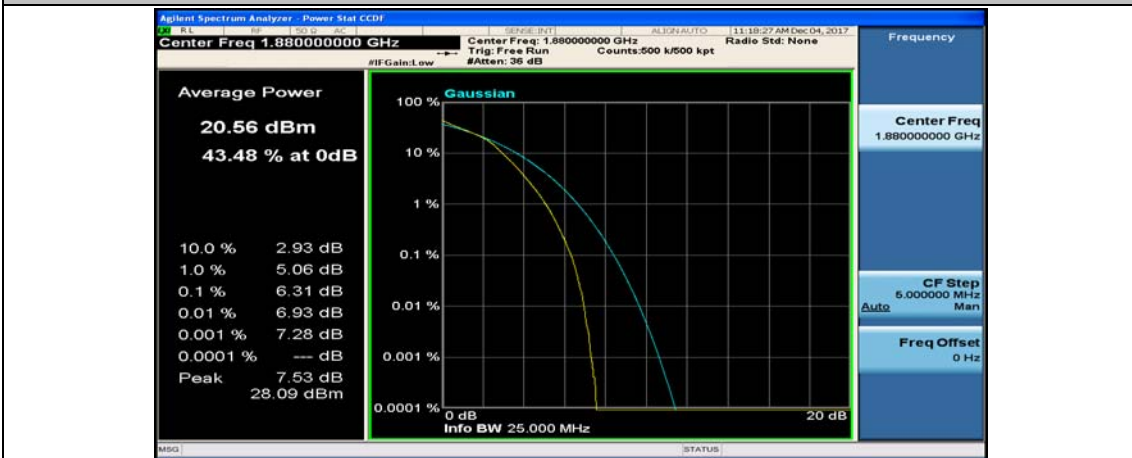

(Channel Bandwidth:20 MHz)_MCH_16QAM_1RB#0

(Channel Bandwidth:20 MHz)_MCH_16QAM_1RB#49

(Channel Bandwidth:20 MHz)_MCH_16QAM_1RB#99

(Channel Bandwidth:20 MHz)_MCH_16QAM_50RB#0

(Channel Bandwidth:20 MHz)_MCH_16QAM_50RB#25