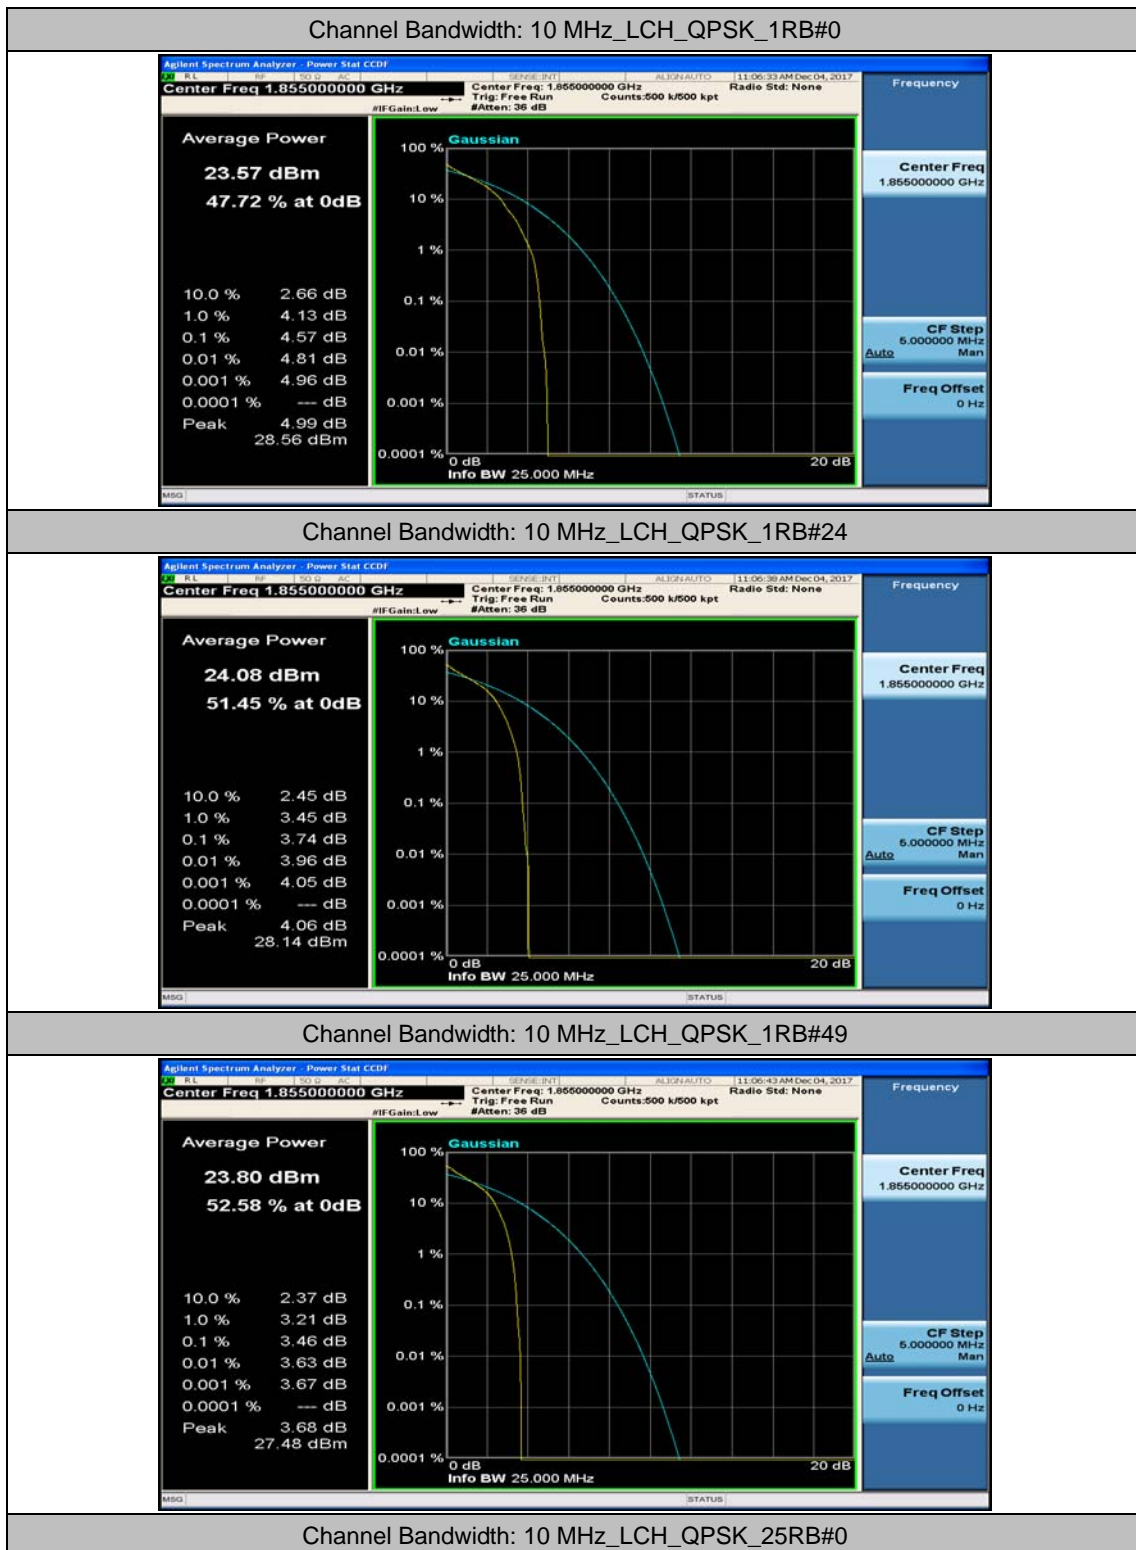

Channel Bandwidth: 10 MHz

Channel Bandwidth: 10 MHz_MCH_QPSK_1RB#0

Channel Bandwidth: 10 MHz_MCH_QPSK_1RB#24

Channel Bandwidth: 10 MHz_MCH_QPSK_1RB#49

Channel Bandwidth: 10 MHz_MCH_QPSK_50RB#0

Channel Bandwidth: 10 MHz_HCH_QPSK_1RB#0

Channel Bandwidth: 10 MHz_HCH_QPSK_1RB#24

Channel Bandwidth: 10 MHz_LCH_16QAM_1RB#0

Channel Bandwidth: 10 MHz_LCH_16QAM_1RB#24

Channel Bandwidth: 10 MHz_LCH_16QAM_1RB#49

Channel Bandwidth: 10 MHz_LCH_16QAM_25RB#0