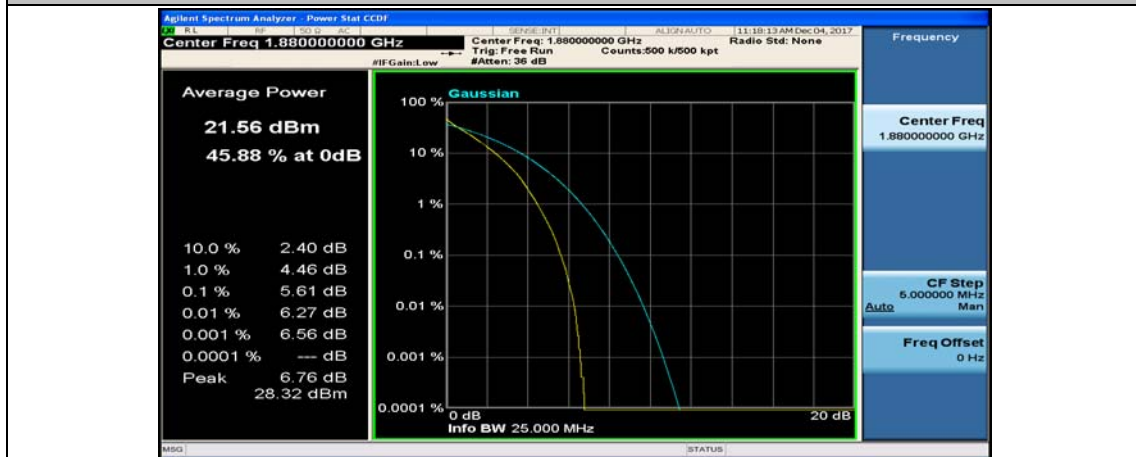

(Channel Bandwidth:20 MHz)_MCH_QPSK_1RB#49

(Channel Bandwidth:20 MHz)_MCH_QPSK_1RB#99

(Channel Bandwidth:20 MHz)_MCH_QPSK_50RB#0

(Channel Bandwidth:20 MHz)_MCH_QPSK_50RB#25

(Channel Bandwidth:20 MHz)_MCH_QPSK_50RB#50