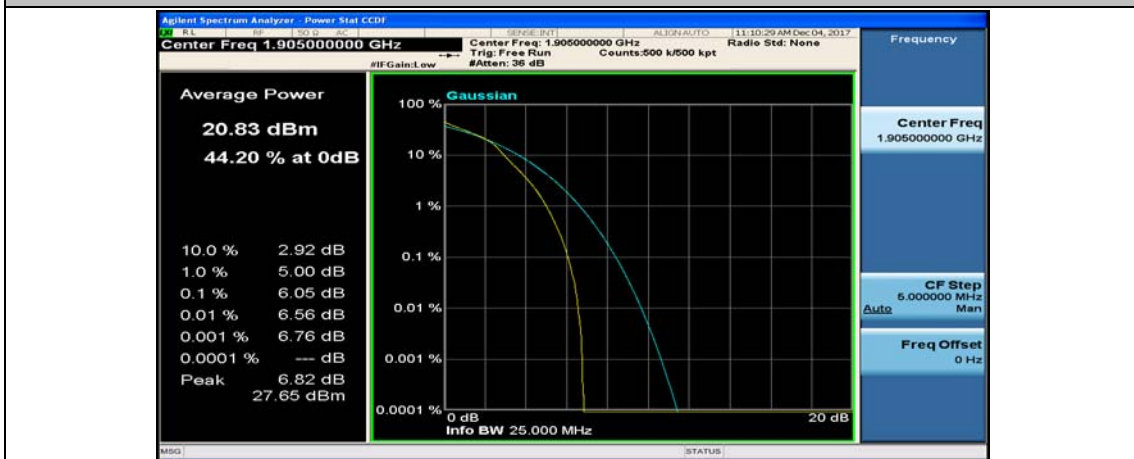

Channel Bandwidth: 10 MHz_MCH_16QAM_1RB#0

Channel Bandwidth: 10 MHz_MCH_16QAM_1RB#24

Channel Bandwidth: 10 MHz_MCH_16QAM_1RB#49

Channel Bandwidth: 15 MHz

(Channel Bandwidth:15 MHz)_LCH_QPSK_37RB#18

(Channel Bandwidth:15 MHz)_LCH_QPSK_37RB#38

(Channel Bandwidth:15 MHz)_LCH_QPSK_75RB#0

(Channel Bandwidth:15 MHz)_MCH_QPSK_1RB#0

(Channel Bandwidth:15 MHz)_MCH_QPSK_1RB#37

(Channel Bandwidth:15 MHz)_MCH_QPSK_1RB#74

(Channel Bandwidth:15 MHz)_MCH_QPSK_37RB#0