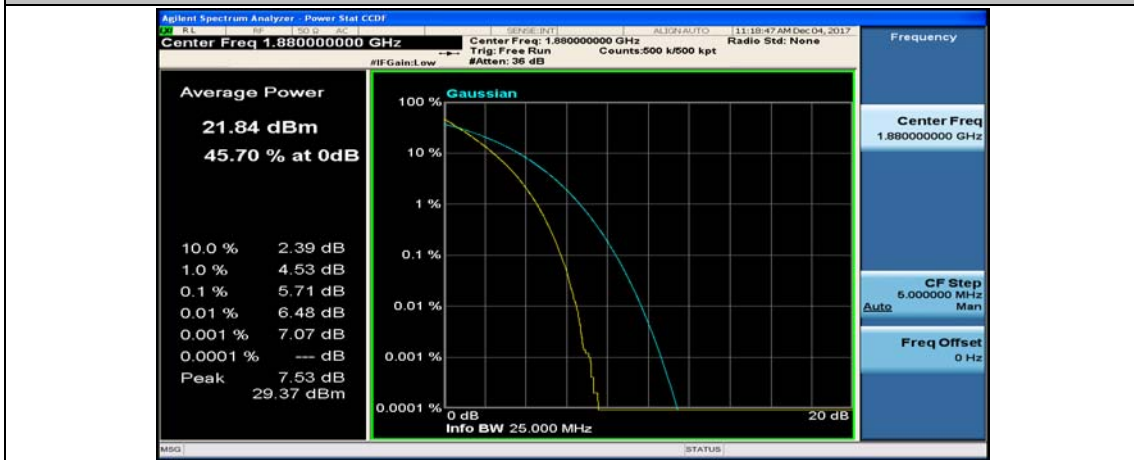

(Channel Bandwidth:20 MHz)_MCH_QPSK_100RB#0