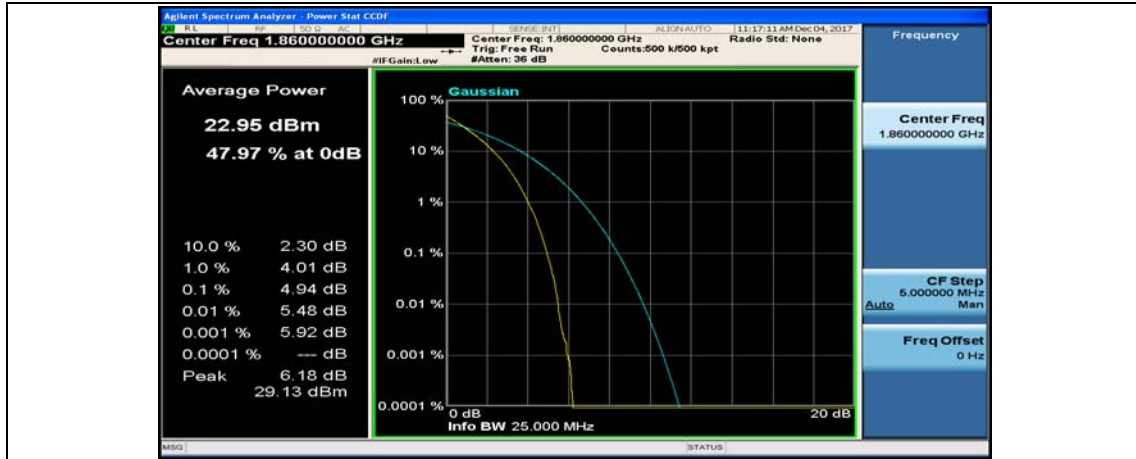

(Channel Bandwidth:15 MHz)_HCH_16QAM_75RB#0

Channel Bandwidth: 20 MHz

(Channel Bandwidth:20 MHz)_LCH_QPSK_50RB#25

(Channel Bandwidth:20 MHz)_LCH_QPSK_50RB#50

(Channel Bandwidth:20 MHz)_LCH_QPSK_100RB#0

(Channel Bandwidth:20 MHz)_MCH_QPSK_1RB#0