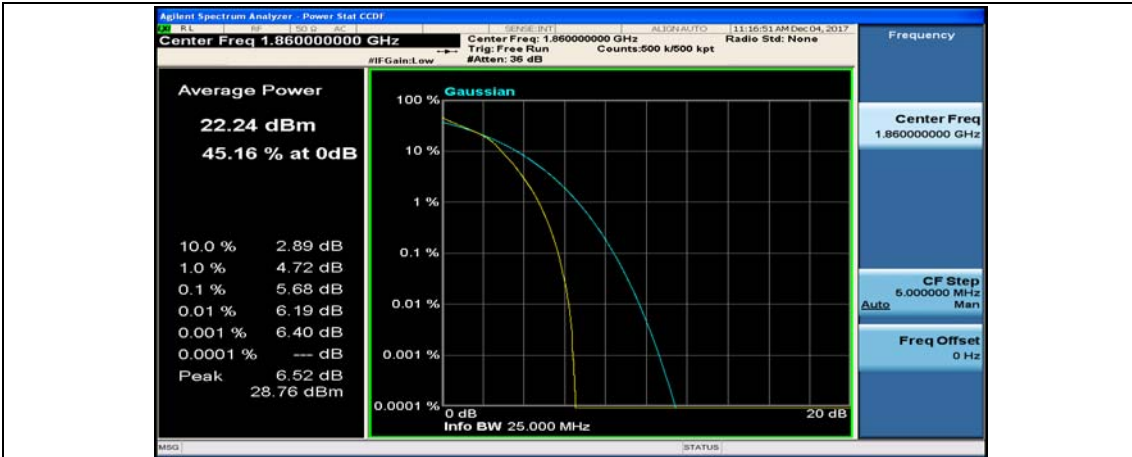

(Channel Bandwidth:20 MHz)_LCH_16QAM_50RB#0