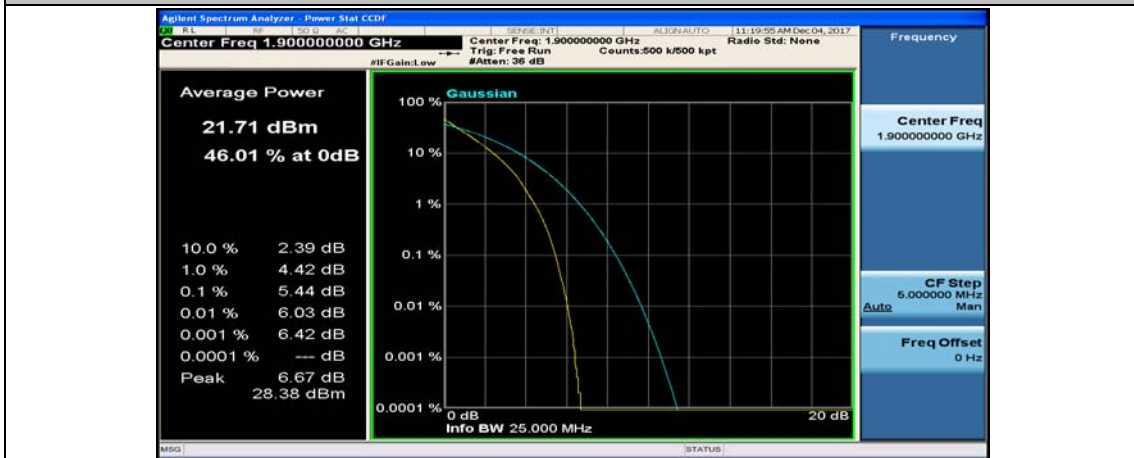

(Channel Bandwidth:20 MHz)_HCH_QPSK_50RB#50