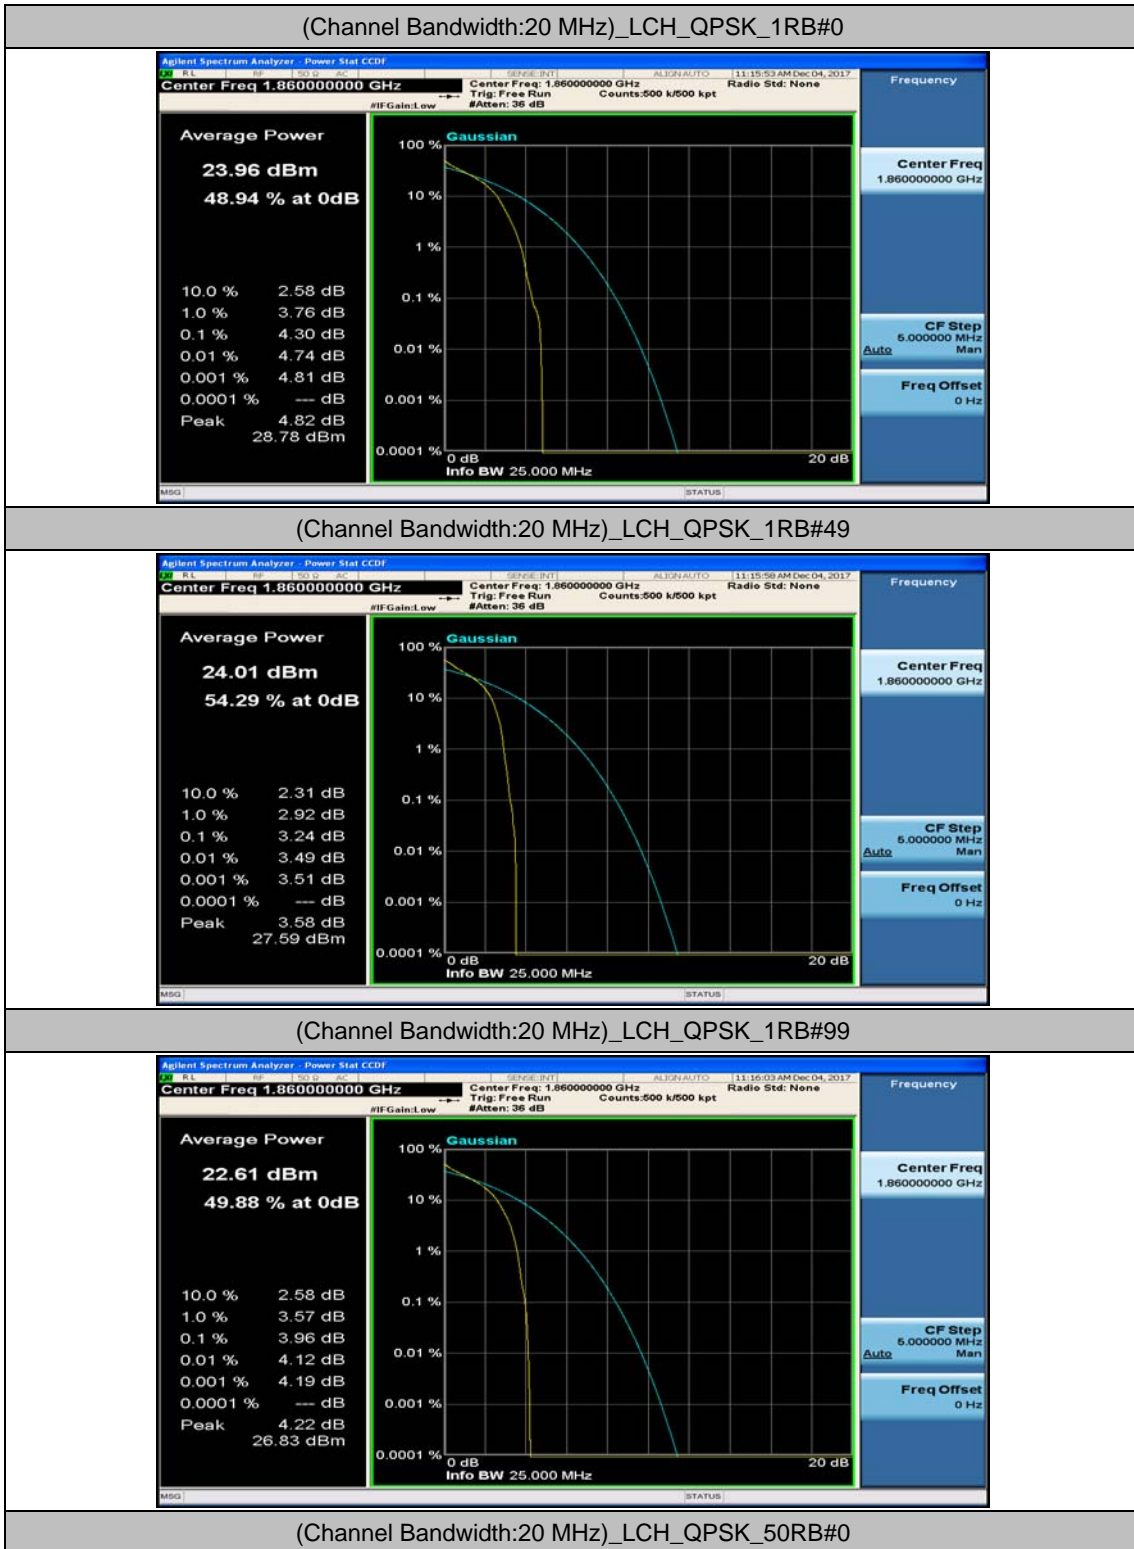

(Channel Bandwidth:15 MHz)_HCH_16QAM_1RB#37

(Channel Bandwidth:15 MHz)_HCH_16QAM_1RB#74

(Channel Bandwidth:15 MHz)_HCH_16QAM_37RB#0

(Channel Bandwidth:15 MHz)_HCH_16QAM_37RB#18

(Channel Bandwidth:15 MHz)_HCH_16QAM_37RB#38

(Channel Bandwidth:15 MHz)_HCH_16QAM_75RB#0

Channel Bandwidth: 20 MHz

(Channel Bandwidth:20 MHz)_LCH_QPSK_50RB#25

(Channel Bandwidth:20 MHz)_LCH_QPSK_50RB#50

(Channel Bandwidth:20 MHz)_LCH_QPSK_100RB#0

(Channel Bandwidth:20 MHz)_MCH_QPSK_1RB#0