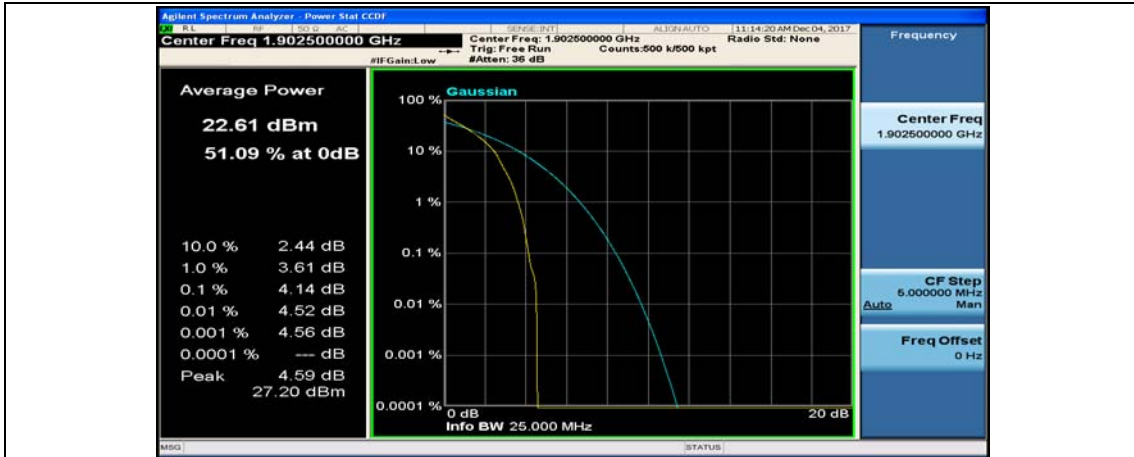

(Channel Bandwidth:15 MHz)_MCH_QPSK_37RB#18

(Channel Bandwidth:15 MHz)_MCH_QPSK_37RB#38

(Channel Bandwidth:15 MHz)_MCH_QPSK_75RB#0

(Channel Bandwidth:15 MHz)_HCH_QPSK_1RB#0

(Channel Bandwidth:15 MHz)_HCH_QPSK_1RB#37