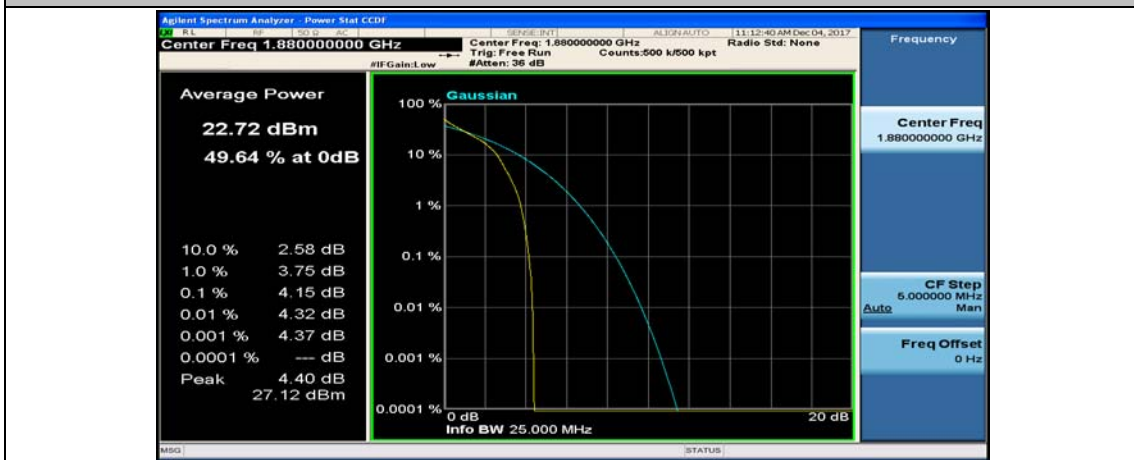

Channel Bandwidth: 10 MHz_MCH_16QAM_1RB#0

Channel Bandwidth: 10 MHz_MCH_16QAM_1RB#24

Channel Bandwidth: 10 MHz_MCH_16QAM_1RB#49

Channel Bandwidth: 15 MHz

(Channel Bandwidth:15 MHz)_LCH_QPSK_37RB#18

(Channel Bandwidth:15 MHz)_LCH_QPSK_37RB#38

(Channel Bandwidth:15 MHz)_LCH_QPSK_75RB#0

(Channel Bandwidth:15 MHz)_MCH_QPSK_1RB#0

(Channel Bandwidth:15 MHz)_MCH_QPSK_1RB#37

(Channel Bandwidth:15 MHz)_MCH_QPSK_1RB#74

(Channel Bandwidth:15 MHz)_MCH_QPSK_37RB#0