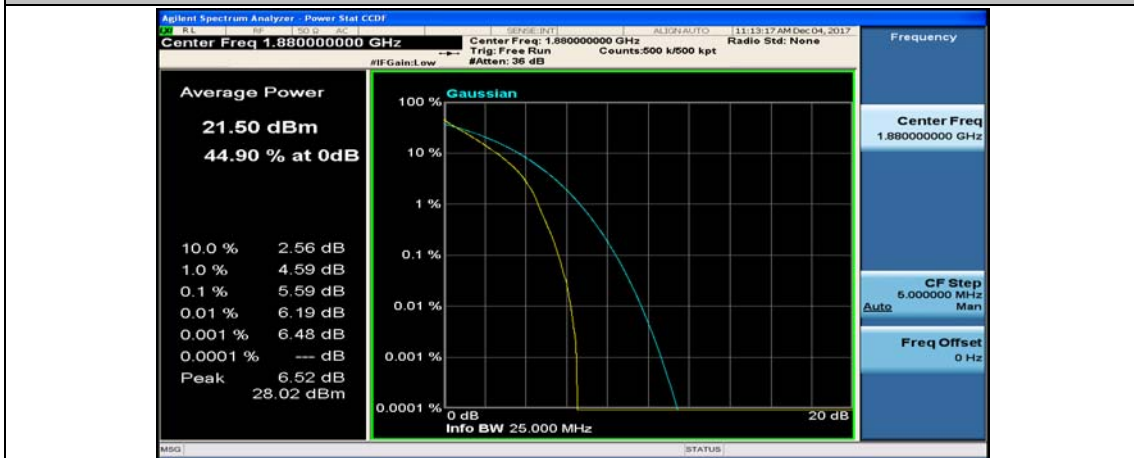

(Channel Bandwidth:15 MHz)_LCH_QPSK_75RB#0

(Channel Bandwidth:15 MHz)_MCH_QPSK_1RB#0

(Channel Bandwidth:15 MHz)_MCH_QPSK_1RB#37

(Channel Bandwidth:15 MHz)_MCH_QPSK_1RB#74

(Channel Bandwidth:15 MHz)_MCH_QPSK_37RB#0