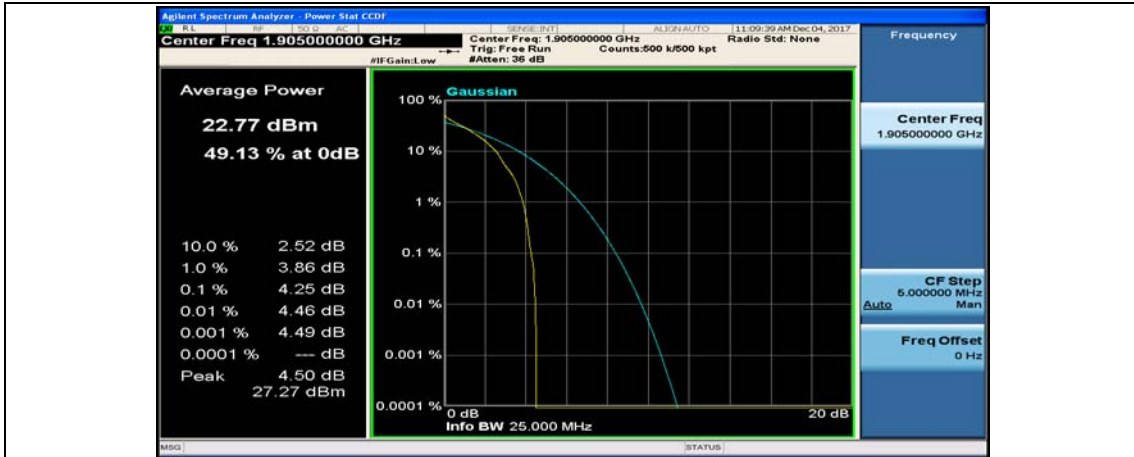

Channel Bandwidth: 10 MHz_HCH_QPSK_1RB#24