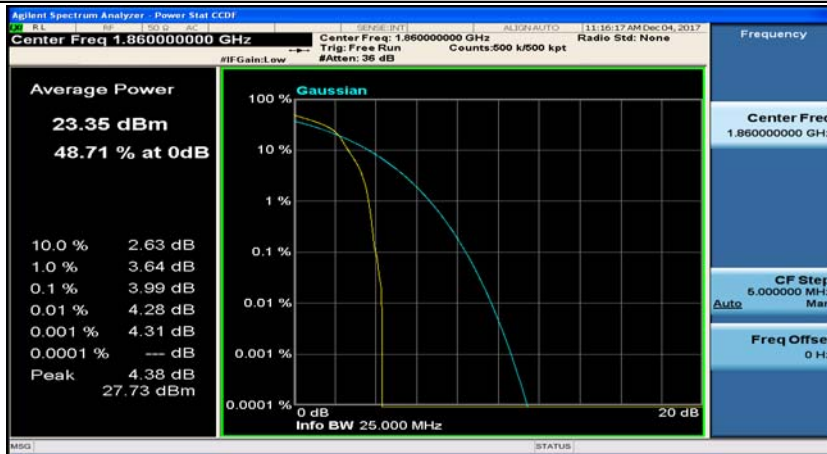

(Channel Bandwidth:20 MHz)_HCH_QPSK_50RB#25

(Channel Bandwidth:20 MHz)_HCH_QPSK_50RB#50

(Channel Bandwidth:20 MHz)_HCH_QPSK_100RB#0

(Channel Bandwidth:20 MHz)_LCH_16QAM_1RB#0

(Channel Bandwidth:20 MHz)_LCH_16QAM_1RB#49