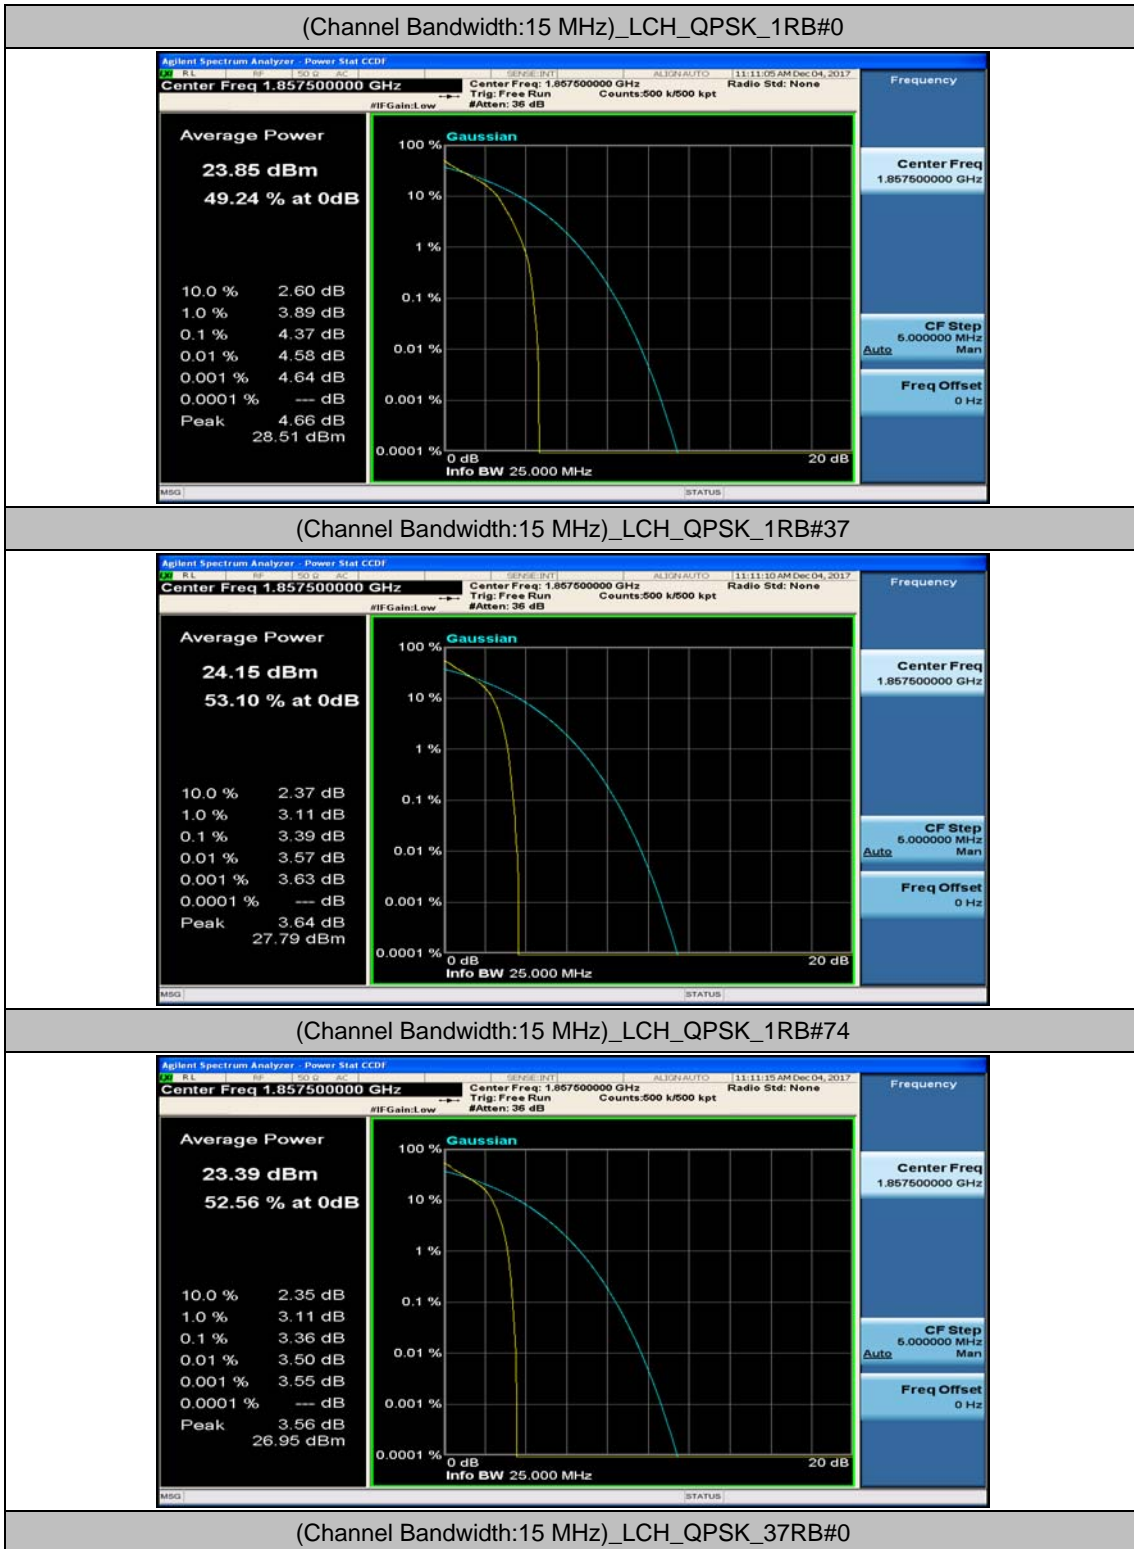

Channel Bandwidth: 10 MHz_MCH_16QAM_1RB#0

Channel Bandwidth: 10 MHz_MCH_16QAM_1RB#24

Channel Bandwidth: 10 MHz_MCH_16QAM_1RB#49

Channel Bandwidth: 15 MHz

(Channel Bandwidth:15 MHz)_LCH_QPSK_37RB#18

(Channel Bandwidth:15 MHz)_LCH_QPSK_37RB#38

(Channel Bandwidth:15 MHz)_LCH_QPSK_75RB#0

(Channel Bandwidth:15 MHz)_MCH_QPSK_1RB#0

(Channel Bandwidth:15 MHz)_MCH_QPSK_1RB#37

(Channel Bandwidth:15 MHz)_MCH_QPSK_1RB#74

(Channel Bandwidth:15 MHz)_MCH_QPSK_37RB#0