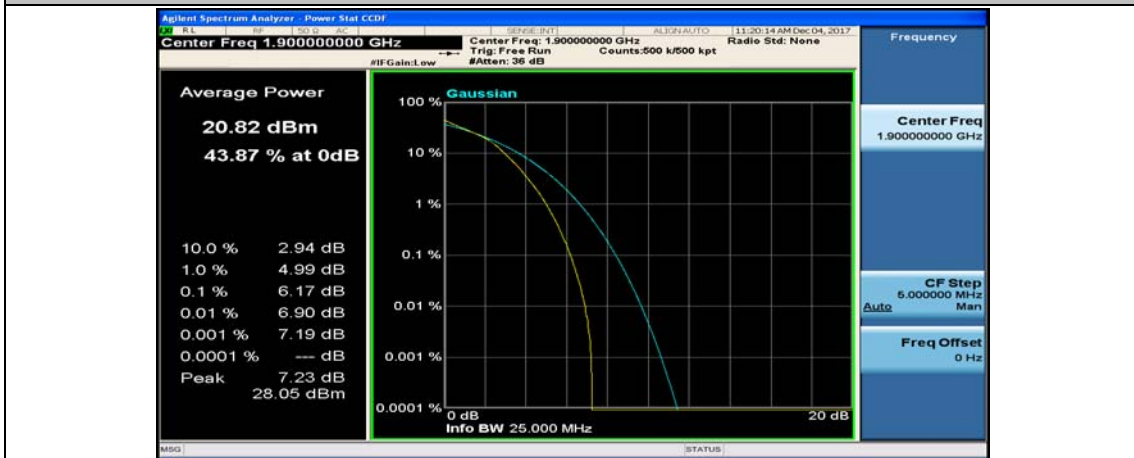

(Channel Bandwidth:20 MHz)_HCH_16QAM_50RB#0