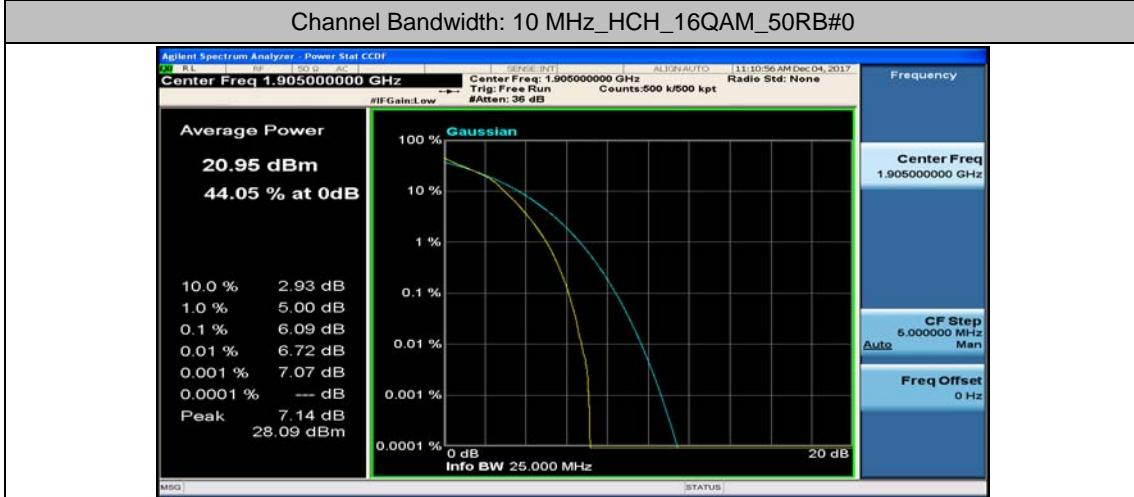

Channel Bandwidth: 10 MHz_MCH_16QAM_1RB#0

Channel Bandwidth: 10 MHz_MCH_16QAM_1RB#24

Channel Bandwidth: 10 MHz_MCH_16QAM_1RB#49

Channel Bandwidth: 15 MHz

(Channel Bandwidth:15 MHz)_LCH_QPSK_37RB#18

(Channel Bandwidth:15 MHz)_LCH_QPSK_37RB#38