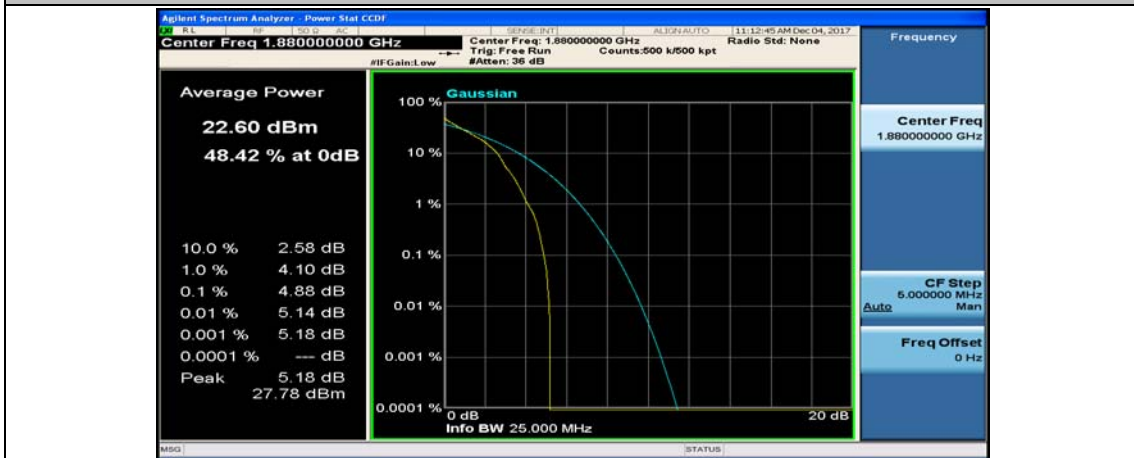

Channel Bandwidth: 10 MHz_MCH_16QAM_1RB#0

Channel Bandwidth: 10 MHz_MCH_16QAM_1RB#24

Channel Bandwidth: 10 MHz_MCH_16QAM_1RB#49

Channel Bandwidth: 15 MHz

(Channel Bandwidth:15 MHz)_LCH_QPSK_37RB#18

(Channel Bandwidth:15 MHz)_LCH_QPSK_37RB#38

(Channel Bandwidth:15 MHz)_LCH_QPSK_75RB#0

(Channel Bandwidth:15 MHz)_MCH_QPSK_1RB#0

(Channel Bandwidth:15 MHz)_MCH_QPSK_1RB#37

(Channel Bandwidth:15 MHz)_MCH_QPSK_1RB#74

(Channel Bandwidth:15 MHz)_MCH_QPSK_37RB#0