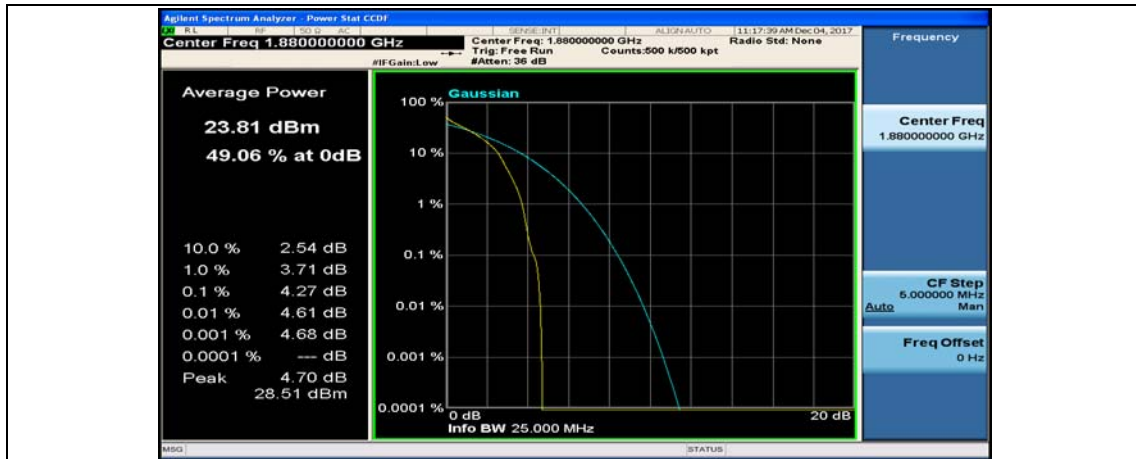

(Channel Bandwidth:20 MHz)_MCH_QPSK_1RB#99