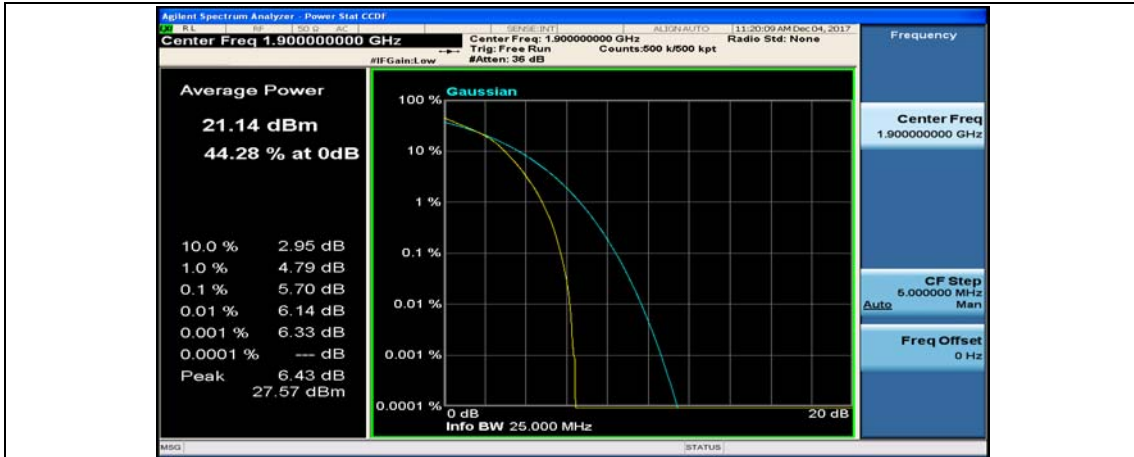

(Channel Bandwidth:20 MHz)_HCH_16QAM_50RB#25