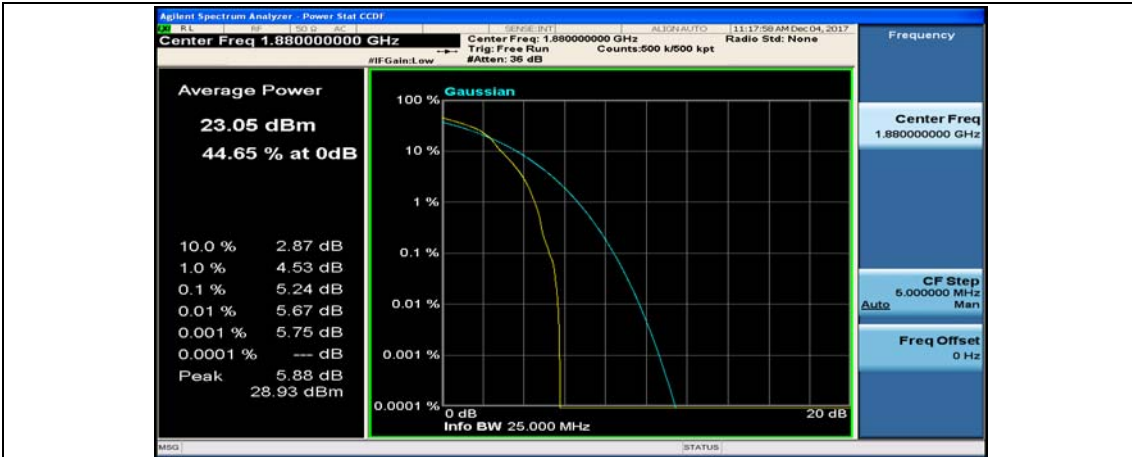

(Channel Bandwidth:20 MHz)_MCH_16QAM_1RB#99