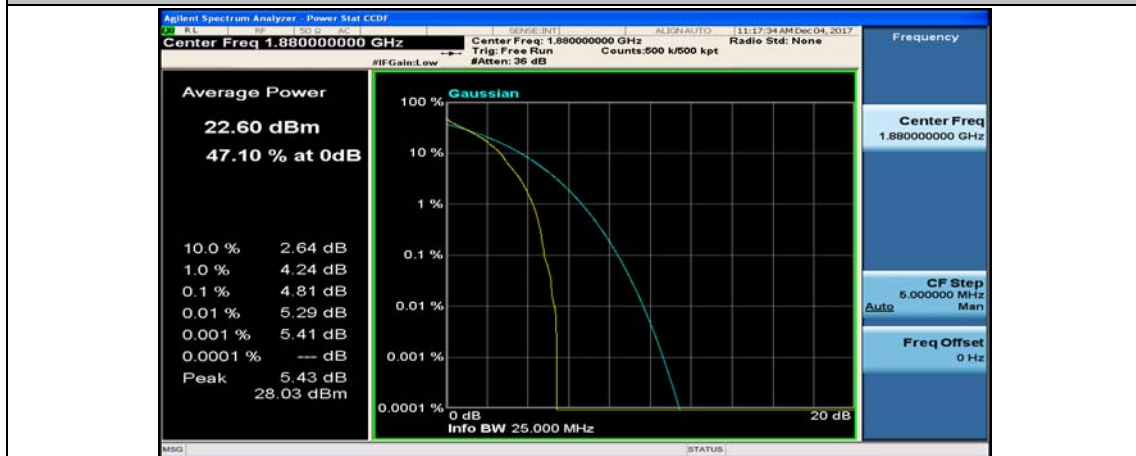

(Channel Bandwidth:20 MHz)_MCH_QPSK_1RB#49