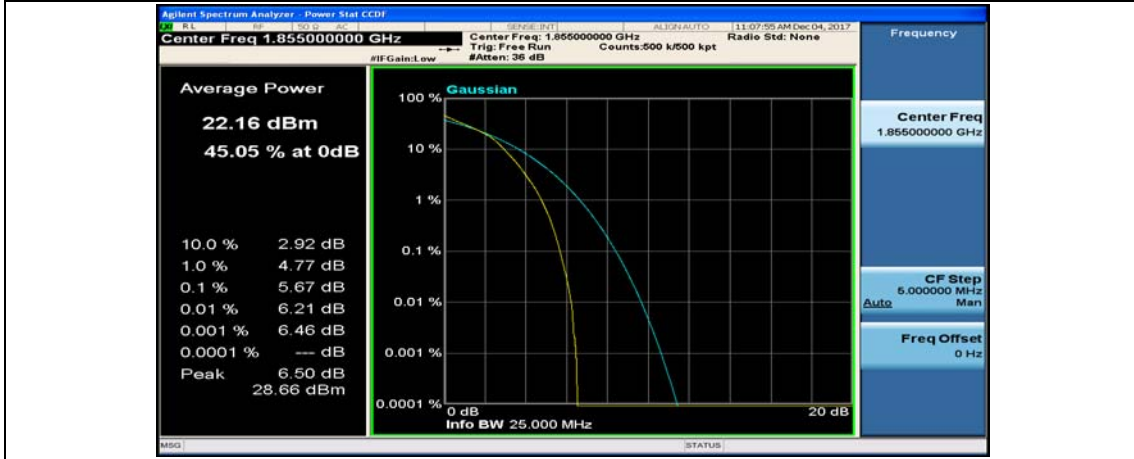

Channel Bandwidth: 10 MHz_HCH_QPSK_1RB#24

Channel Bandwidth: 10 MHz_LCH_16QAM_1RB#0

Channel Bandwidth: 10 MHz_LCH_16QAM_1RB#24

Channel Bandwidth: 10 MHz_LCH_16QAM_1RB#49

Channel Bandwidth: 10 MHz_LCH_16QAM_25RB#0

Channel Bandwidth: 10 MHz_MCH_16QAM_1RB#0

Channel Bandwidth: 10 MHz_MCH_16QAM_1RB#24

Channel Bandwidth: 10 MHz_MCH_16QAM_1RB#49

Channel Bandwidth: 15 MHz

(Channel Bandwidth:15 MHz)_LCH_QPSK_37RB#18

(Channel Bandwidth:15 MHz)_LCH_QPSK_37RB#38