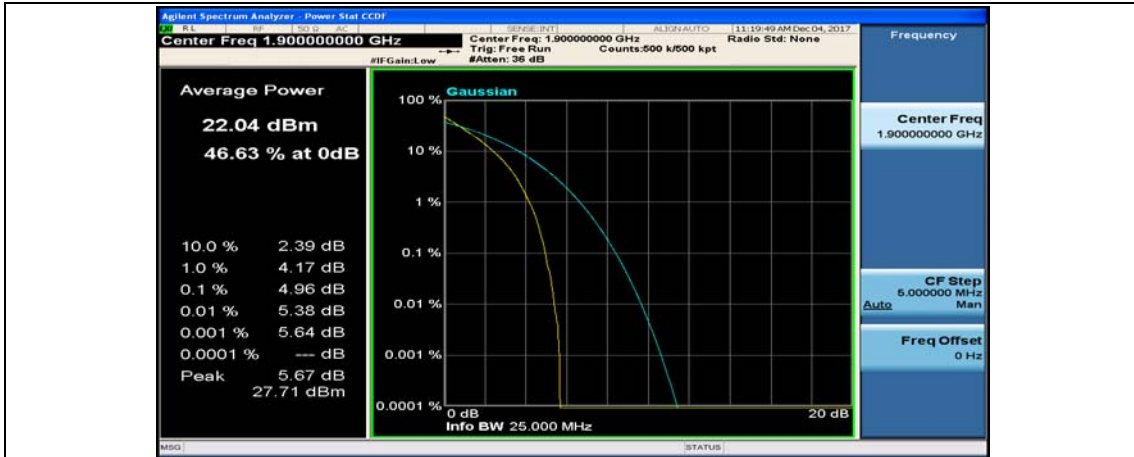

(Channel Bandwidth:20 MHz)_HCH_QPSK_50RB#25