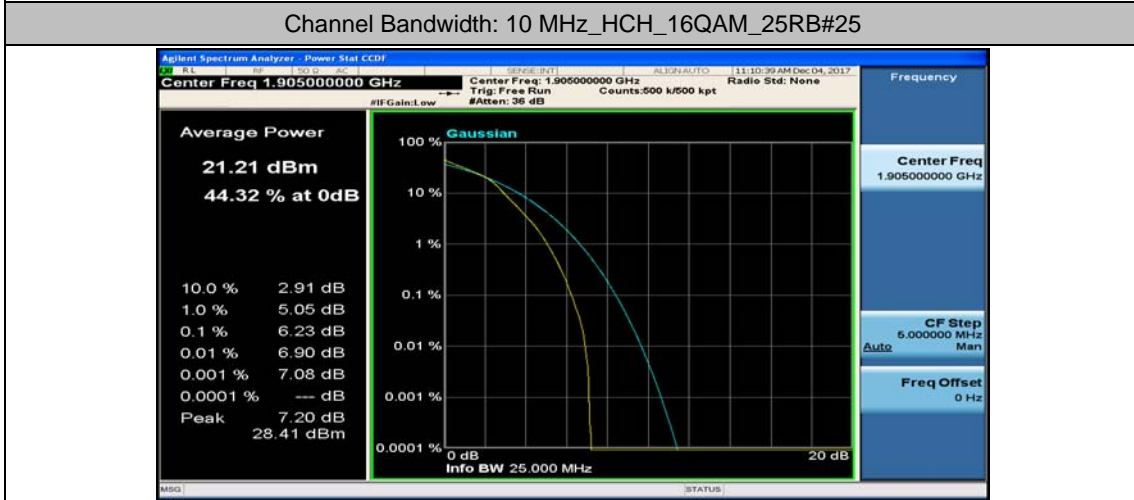

Channel Bandwidth: 10 MHz_MCH_16QAM_1RB#0

Channel Bandwidth: 10 MHz_MCH_16QAM_1RB#24

Channel Bandwidth: 10 MHz_MCH_16QAM_1RB#49

Channel Bandwidth: 15 MHz

(Channel Bandwidth:15 MHz)_LCH_QPSK_37RB#18

(Channel Bandwidth:15 MHz)_LCH_QPSK_37RB#38