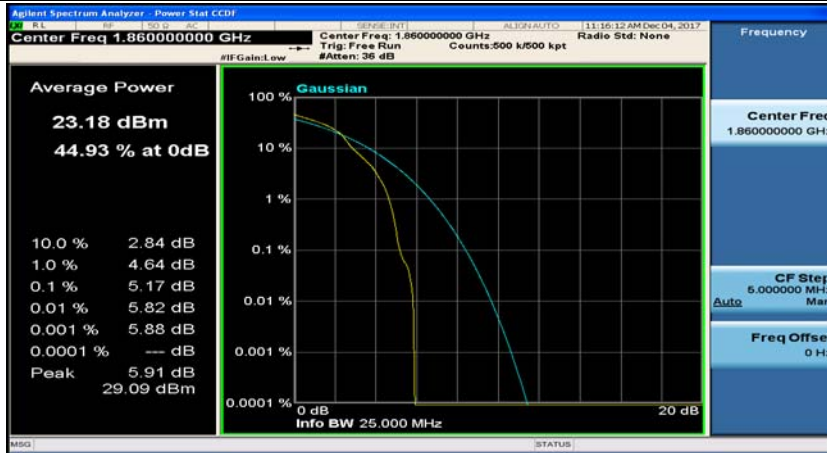

(Channel Bandwidth:20 MHz)_HCH_QPSK_50RB#25

(Channel Bandwidth:20 MHz)_HCH_QPSK_50RB#50

(Channel Bandwidth:20 MHz)_HCH_QPSK_100RB#0

(Channel Bandwidth:20 MHz)_LCH_16QAM_1RB#0

(Channel Bandwidth:20 MHz)_LCH_16QAM_1RB#49