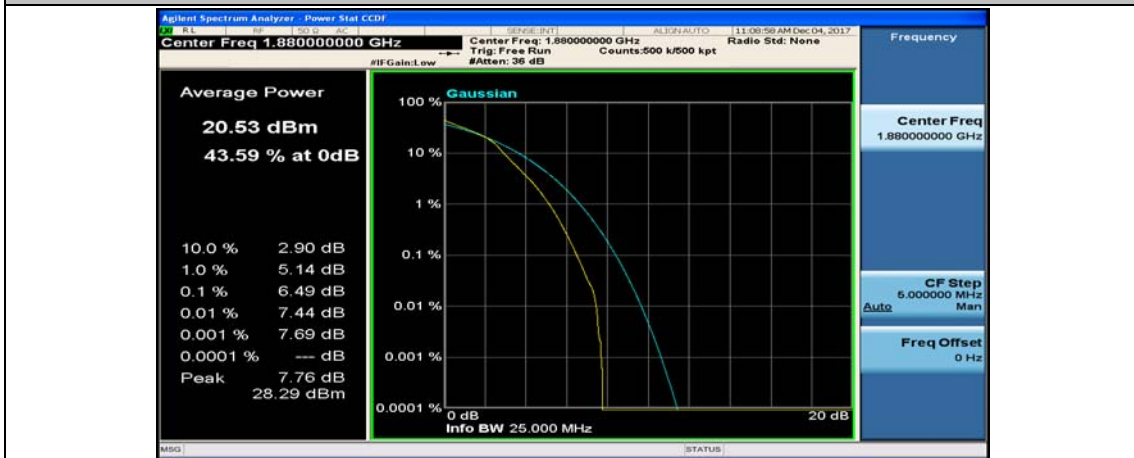

Channel Bandwidth: 10 MHz_HCH_QPSK_1RB#24

Channel Bandwidth: 10 MHz_LCH_16QAM_1RB#0

Channel Bandwidth: 10 MHz_LCH_16QAM_1RB#24

Channel Bandwidth: 10 MHz_LCH_16QAM_1RB#49

Channel Bandwidth: 10 MHz_LCH_16QAM_25RB#0

Channel Bandwidth: 10 MHz_MCH_16QAM_1RB#0

Channel Bandwidth: 10 MHz_MCH_16QAM_1RB#24

Channel Bandwidth: 10 MHz_MCH_16QAM_1RB#49

Channel Bandwidth: 15 MHz

(Channel Bandwidth:15 MHz)_LCH_QPSK_37RB#18

(Channel Bandwidth:15 MHz)_LCH_QPSK_37RB#38