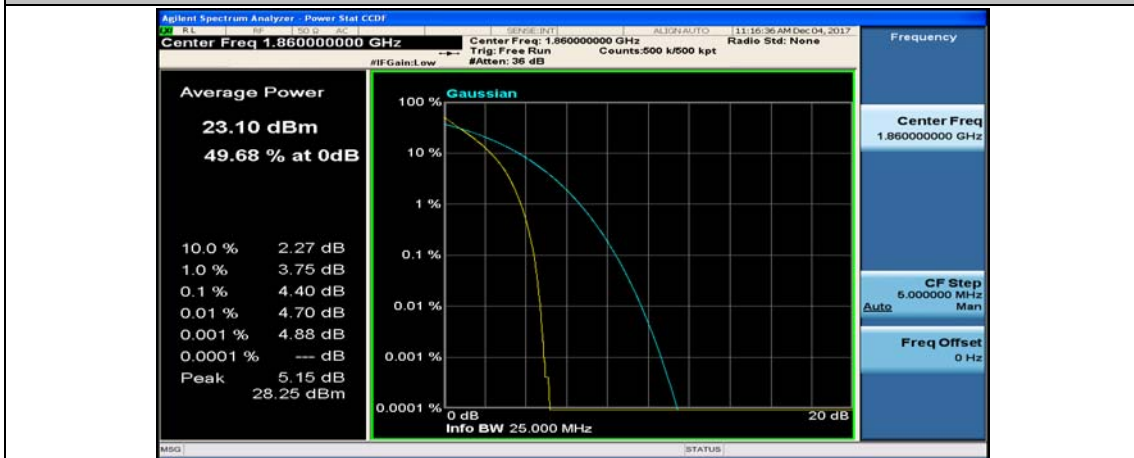

(Channel Bandwidth:15 MHz)_HCH_16QAM_75RB#0

Channel Bandwidth: 20 MHz

(Channel Bandwidth:20 MHz)_LCH_QPSK_50RB#25

(Channel Bandwidth:20 MHz)_LCH_QPSK_50RB#50

(Channel Bandwidth:20 MHz)_LCH_QPSK_100RB#0

(Channel Bandwidth:20 MHz)_MCH_QPSK_1RB#0