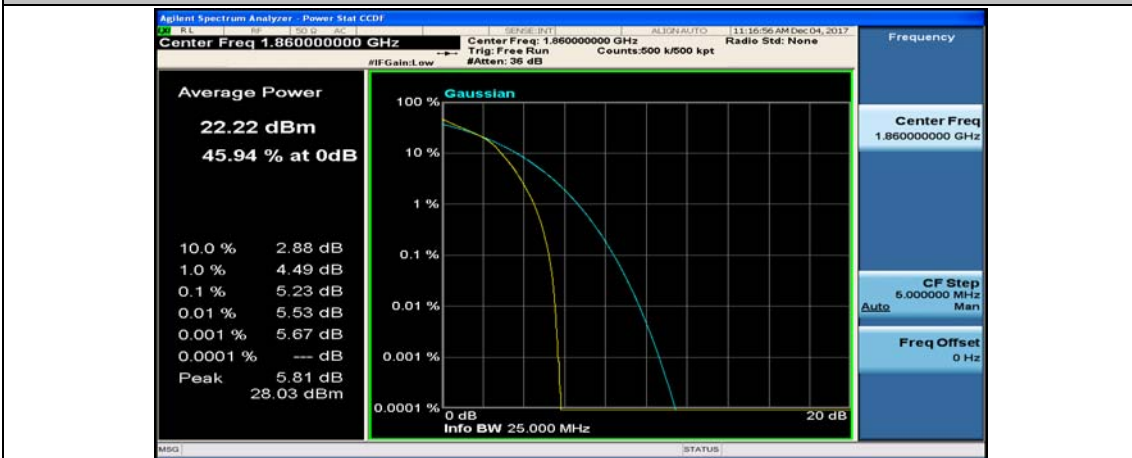

(Channel Bandwidth:20 MHz)_LCH_16QAM_50RB#25