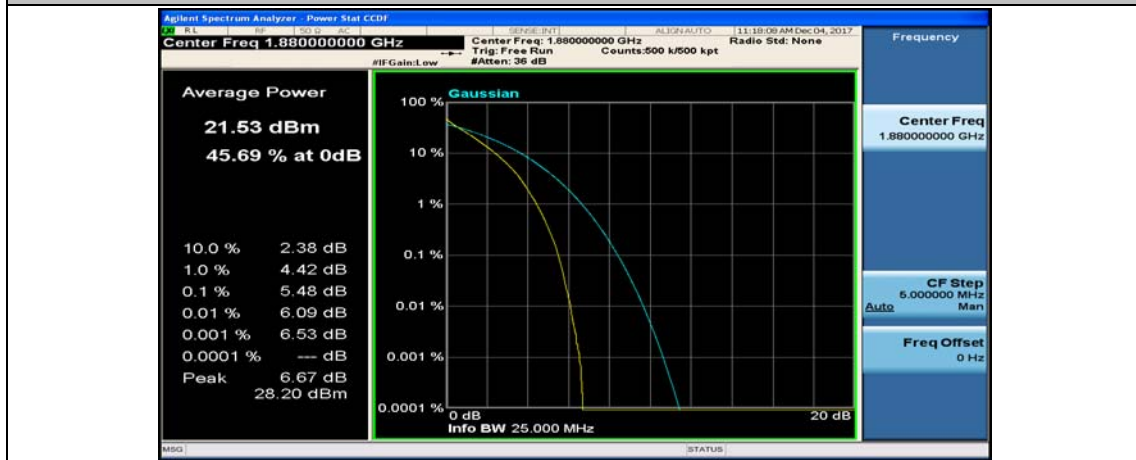

(Channel Bandwidth:20 MHz)_MCH_QPSK_50RB#0