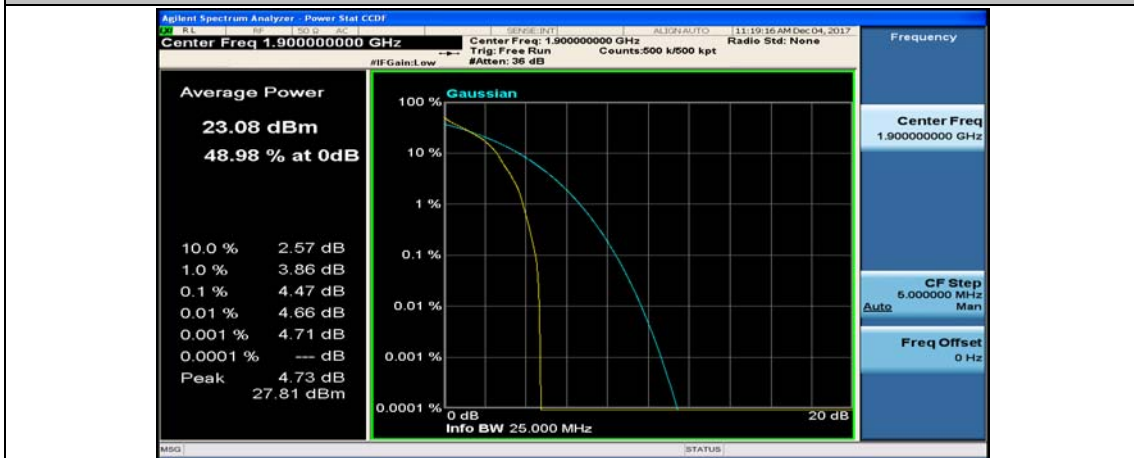

(Channel Bandwidth:20 MHz)_MCH_QPSK_100RB#0

(Channel Bandwidth:20 MHz)_HCH_QPSK_1RB#0

(Channel Bandwidth:20 MHz)_HCH_QPSK_1RB#49

(Channel Bandwidth:20 MHz)_HCH_QPSK_1RB#99

(Channel Bandwidth:20 MHz)_HCH_QPSK_50RB#0