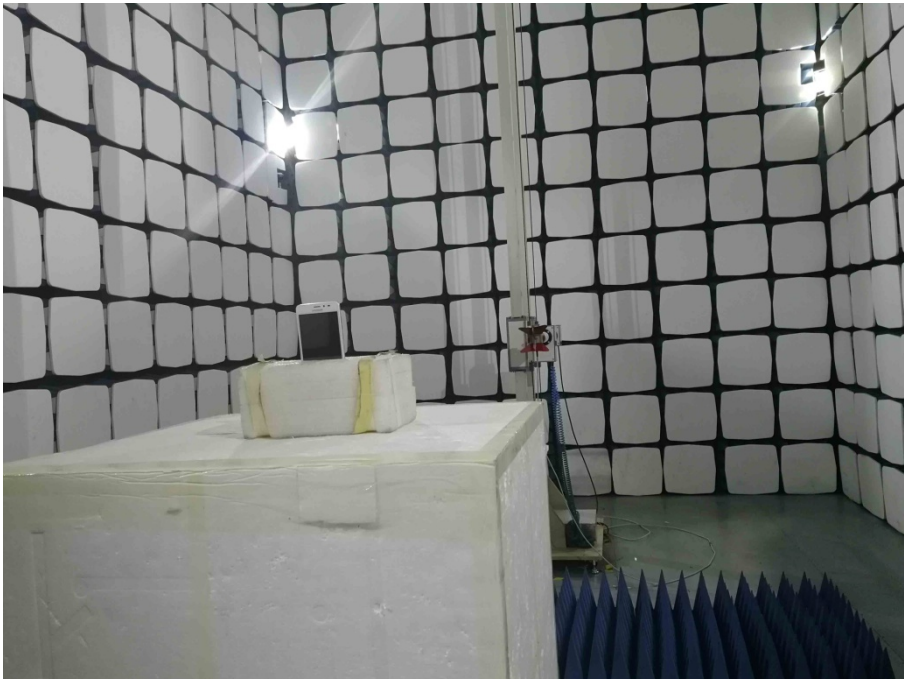

EXHIBIT 4 - TEST SETUP PHOTOGRAPHS

Conducted Emission Test Setup

Radiation Emission Test Setup (Below 30MHz)

Radiation Emission Test Setup (30MHz to 1GHz)**Radiation Emission Test Setup (1GHz to 18GHz)**

Radiation Emission Test Setup (Above 18GHz)