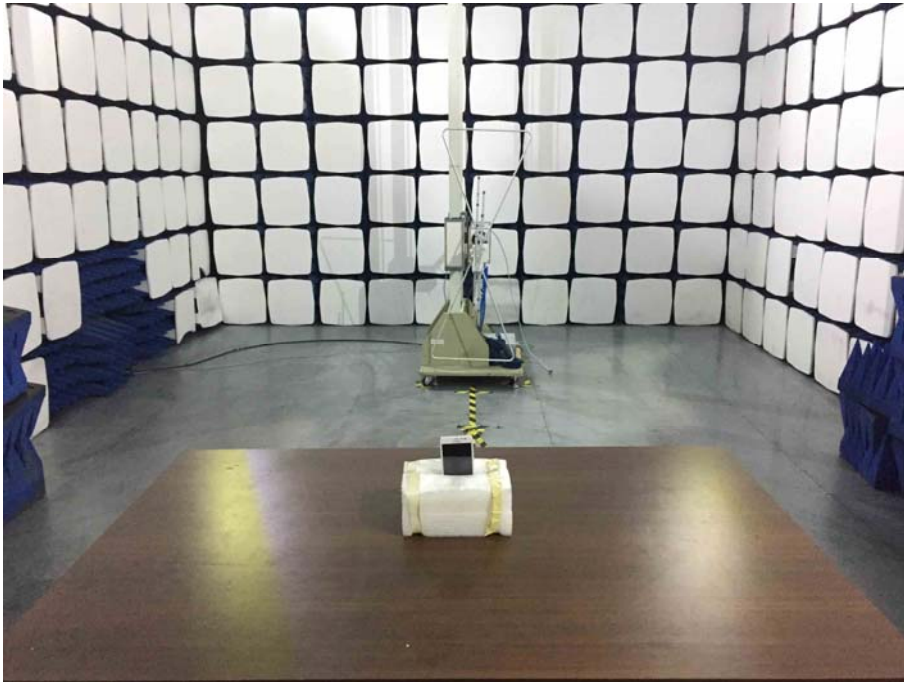

EXHIBIT 4 - TEST SETUP PHOTOGRAPHS

Conducted Emission Test Setup

Radiation Emission Test Setup (Below 30MHz)

Radiation Emission Test Setup (30MHz to 1GHz)**Radiation Emission Test Setup (1GHz to 18GHz)**

Radiation Emission Test Setup (Above 18GHz)