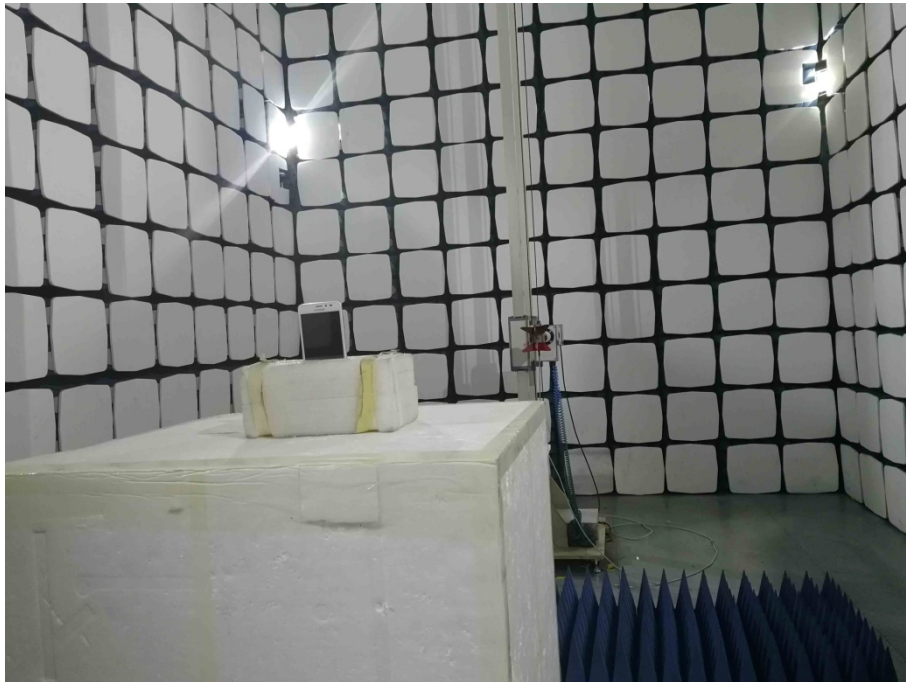


EXHIBIT 4 - TEST SETUP PHOTOGRAPHS

Spurious Radiation Test Setup (9kHz to 30MHz)

Spurious Radiation Test Setup (30MHz to 1G)

Radiation Emission Test Setup (1GHz to 18GHz)

Radiation Emission Test Setup (Above 18GHz)

Extreme Condition Test Setup

Mobile Communication Test Setup