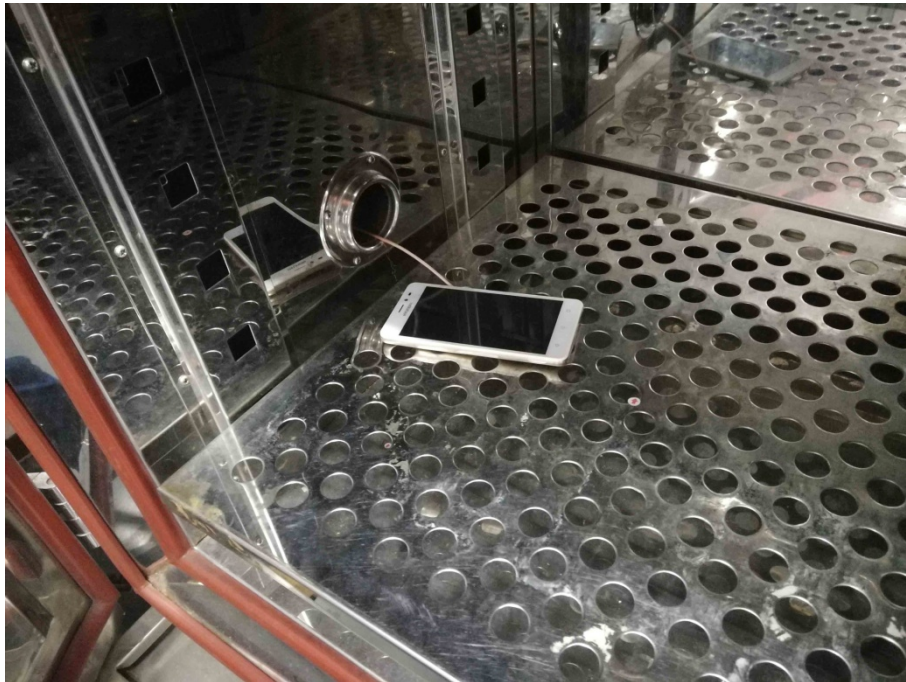


EXHIBIT 4 - TEST SETUP PHOTOGRAPHS

Spurious Radiation Test Setup (9kHz to 30MHz)

Spurious Radiation Test Setup (30MHz to 1G)

Radiation Emission Test Setup (1GHz to 18GHz)

Radiation Emission Test Setup (Above 18GHz)

Extreme Condition Test Setup

Mobile Communication Test Setup