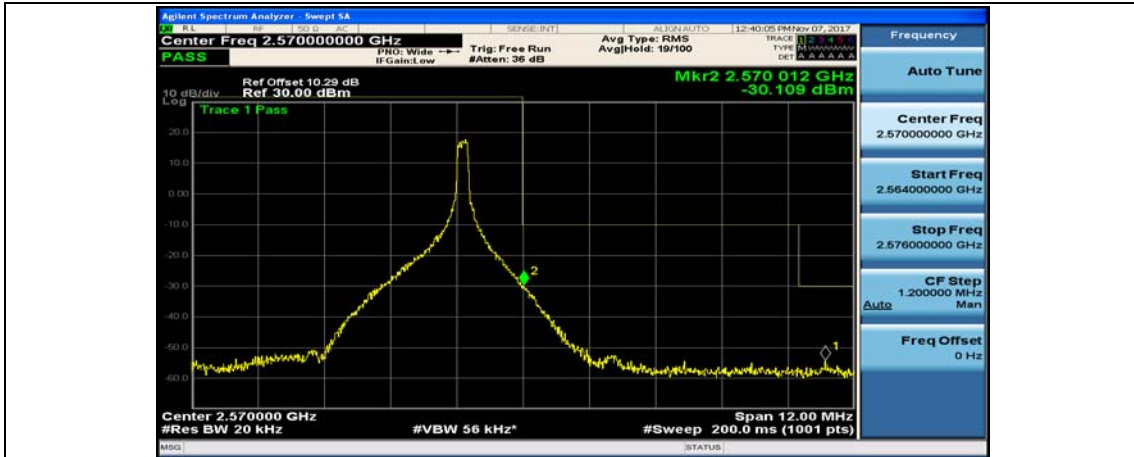

(Channel Bandwidth:20 MHz)_HCH_QPSK_1RB#99