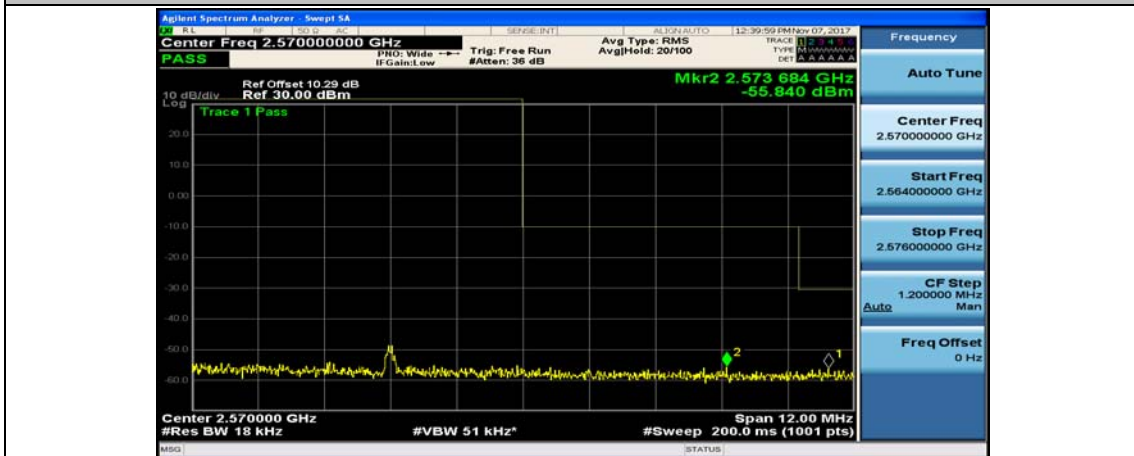

(Channel Bandwidth:20 MHz)_HCH_QPSK_1RB#49