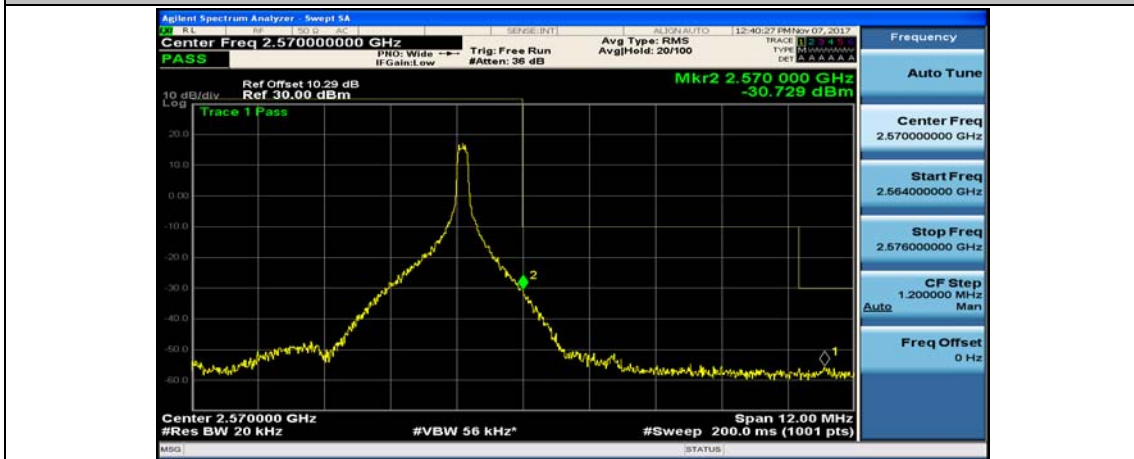

(Channel Bandwidth:20 MHz)_HCH_16QAM_1RB#99