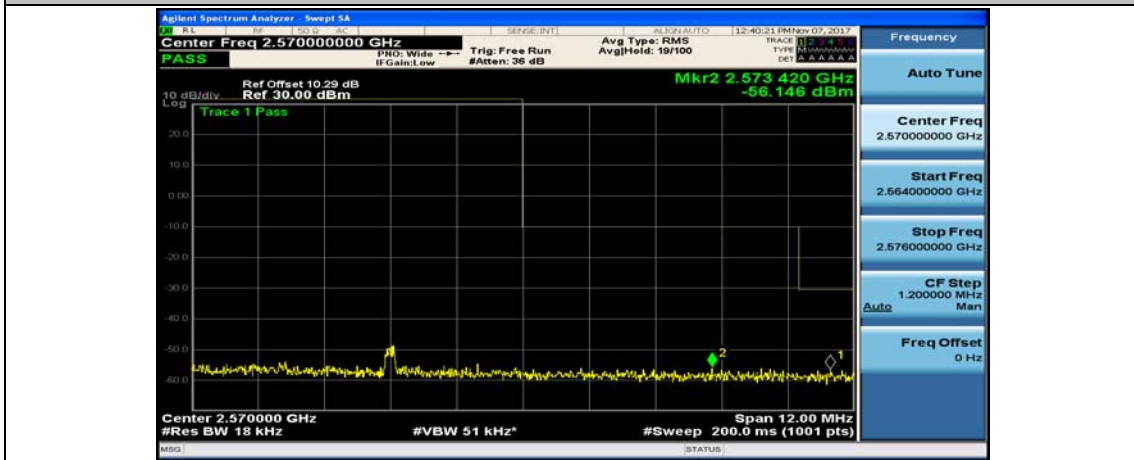

(Channel Bandwidth:20 MHz)_HCH_16QAM_1RB#49