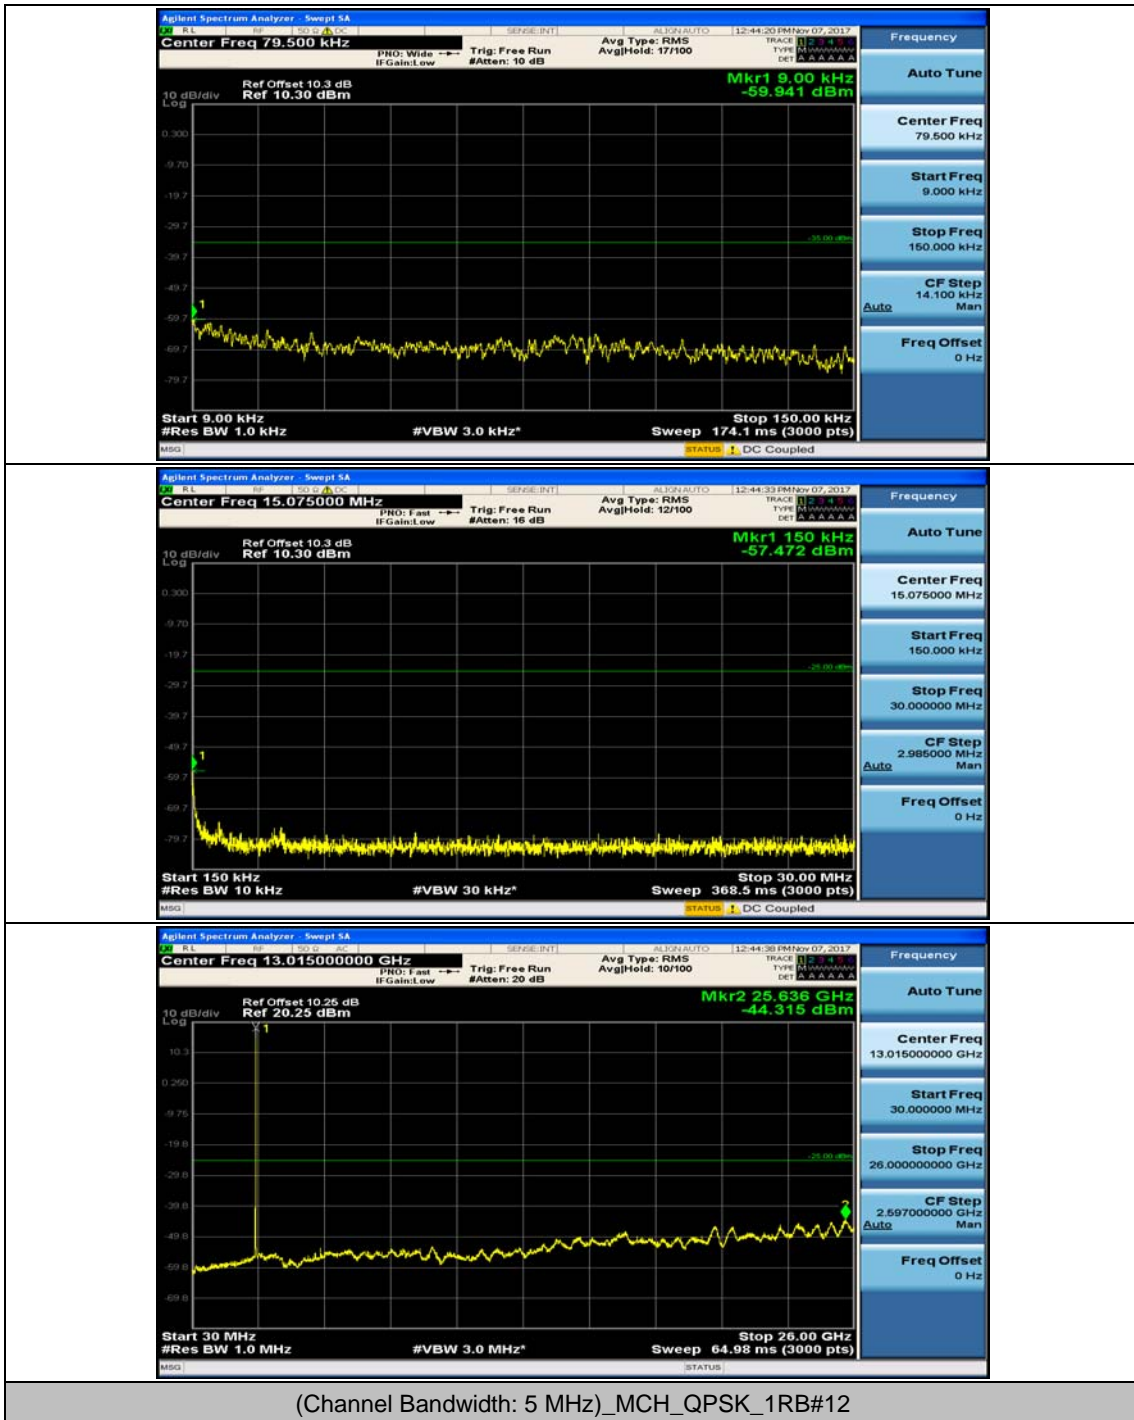

(Channel Bandwidth:20 MHz)_HCH_16QAM_100RB#0

Appendix E: Conducted Spurious Emission

Test Graphs

Channel Bandwidth: 5 MHz

(Channel Bandwidth: 5 MHz)_MCH_QPSK_1RB#0

(Channel Bandwidth: 5 MHz)_HCH_QPSK_1RB#0