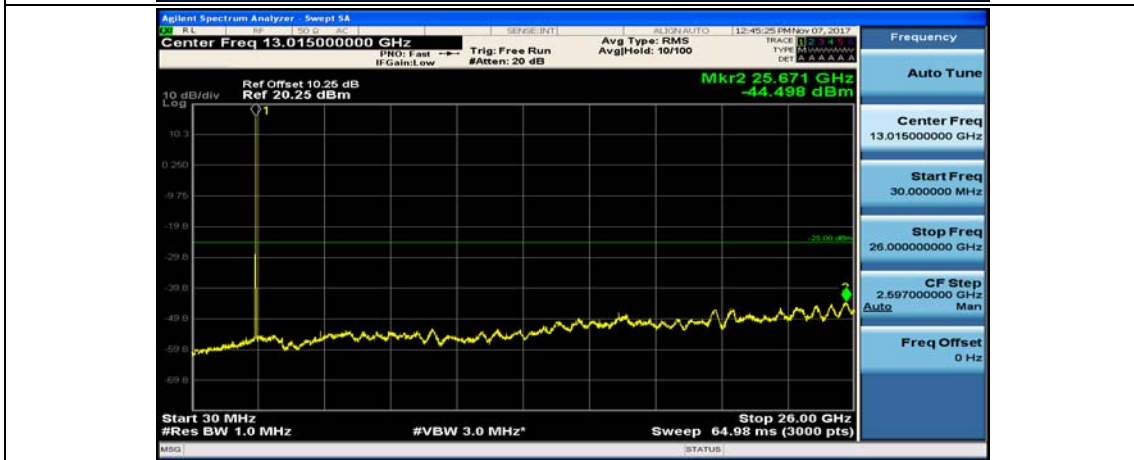

(Channel Bandwidth:20 MHz)_HCH_16QAM_100RB#0

Appendix E: Conducted Spurious Emission

Test Graphs

Channel Bandwidth: 5 MHz

(Channel Bandwidth: 5 MHz)_MCH_QPSK_1RB#0

(Channel Bandwidth: 5 MHz)_HCH_QPSK_1RB#0