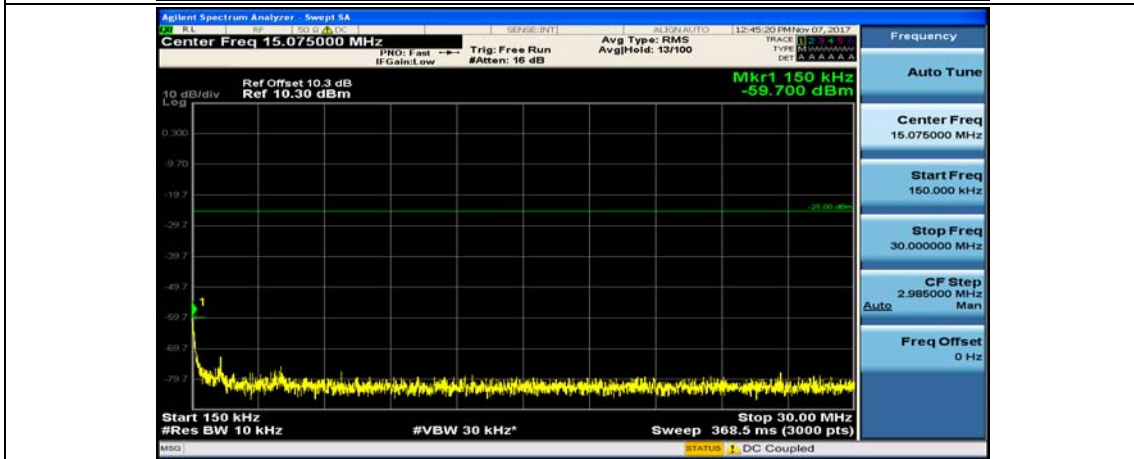

(Channel Bandwidth:20 MHz)_HCH_16QAM_100RB#0

Appendix E: Conducted Spurious Emission

Test Graphs

Channel Bandwidth: 5 MHz

(Channel Bandwidth: 5 MHz)_MCH_QPSK_1RB#0

(Channel Bandwidth: 5 MHz)_HCH_QPSK_1RB#0