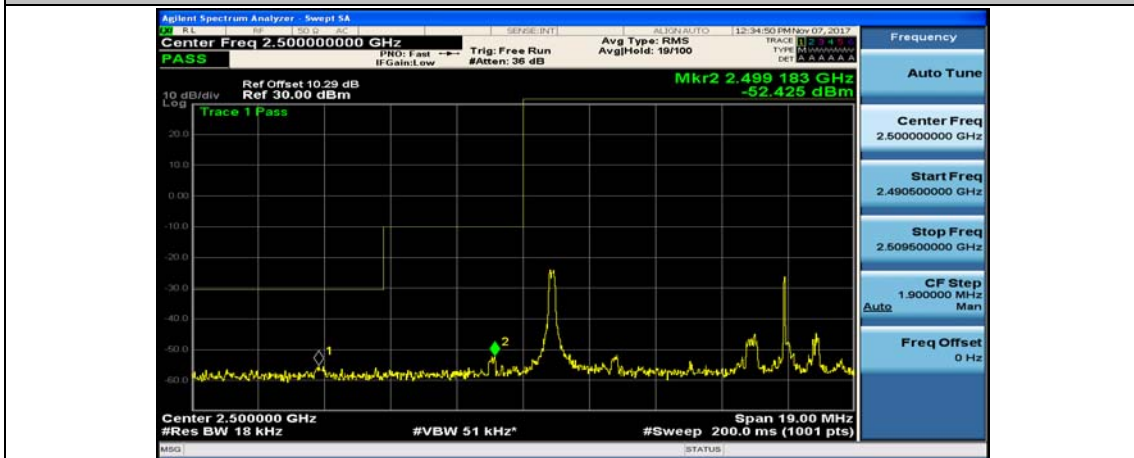

Channel Bandwidth: 10 MHz_HCH_16QAM_50RB#0

Channel Bandwidth: 15 MHz

(Channel Bandwidth:15 MHz)_LCH_QPSK_1RB#37

(Channel Bandwidth:15 MHz)_LCH_QPSK_1RB#74

(Channel Bandwidth:15 MHz)_LCH_QPSK_37RB#0

(Channel Bandwidth:15 MHz)_LCH_QPSK_37RB#18