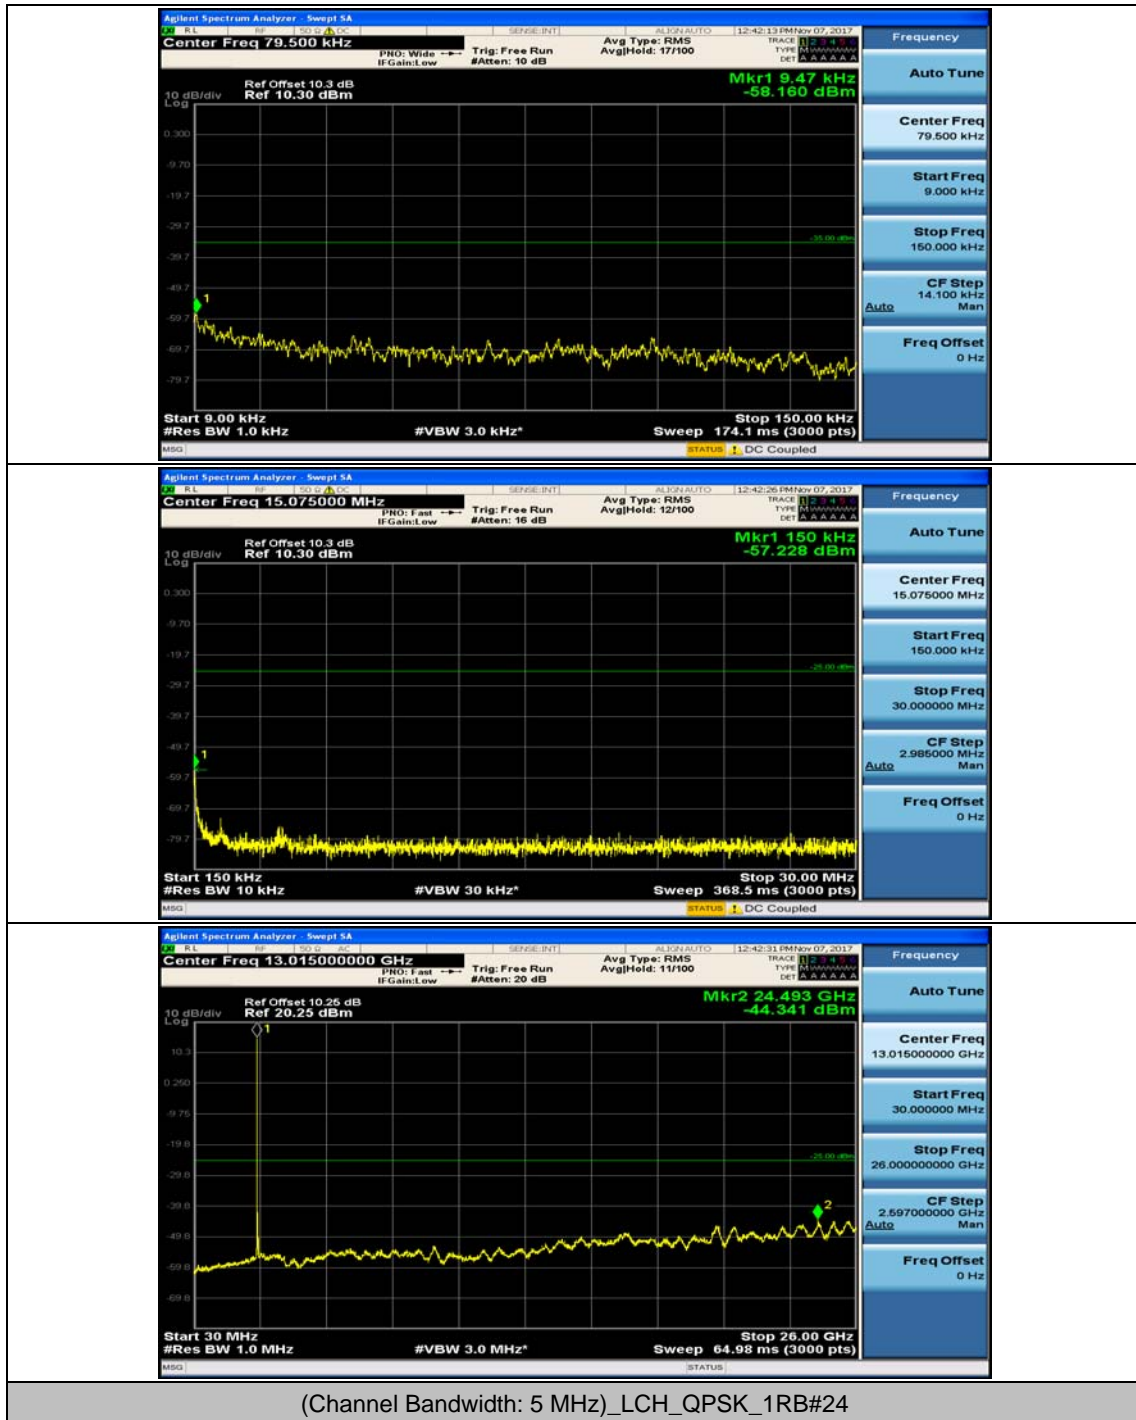

(Channel Bandwidth:20 MHz)_HCH_16QAM_100RB#0

Appendix E: Conducted Spurious Emission

Test Graphs

Channel Bandwidth: 5 MHz

(Channel Bandwidth: 5 MHz)_MCH_QPSK_1RB#0

(Channel Bandwidth: 5 MHz)_HCH_QPSK_1RB#0