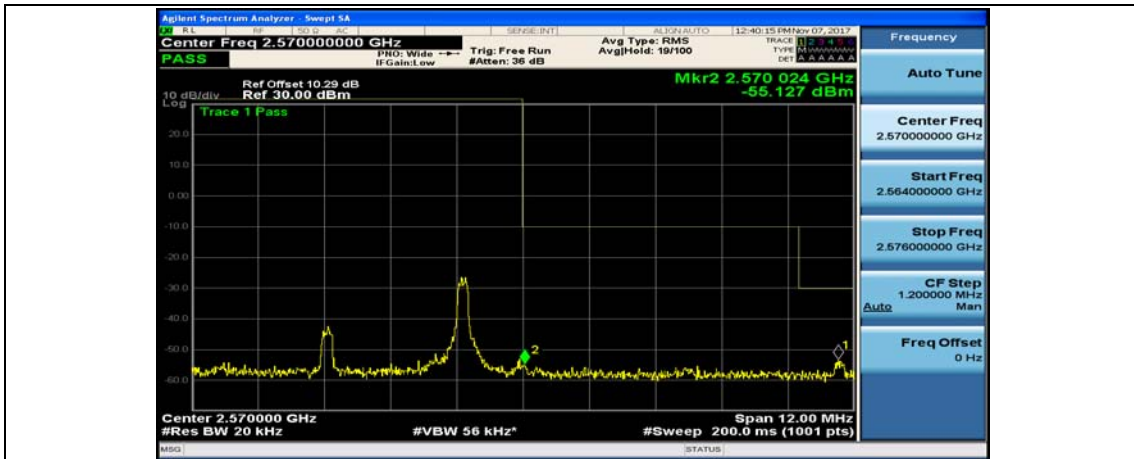

(Channel Bandwidth:20 MHz)_LCH_16QAM_50RB#0

(Channel Bandwidth:20 MHz)_LCH_16QAM_50RB#25

(Channel Bandwidth:20 MHz)_LCH_16QAM_50RB#0

(Channel Bandwidth:20 MHz)_LCH_16QAM_100RB#0

(Channel Bandwidth:20 MHz)_HCH_16QAM_1RB#0