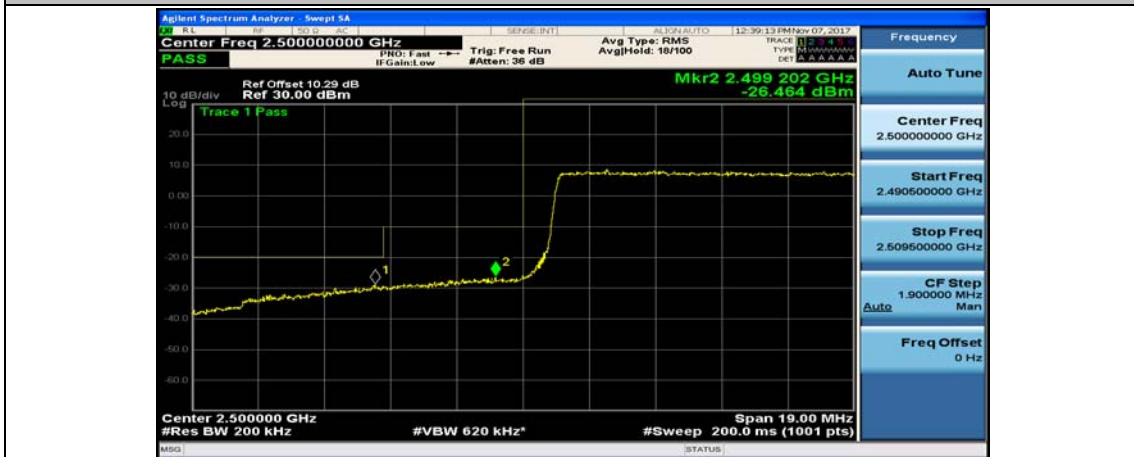

(Channel Bandwidth:20 MHz)_LCH_16QAM_50RB#0