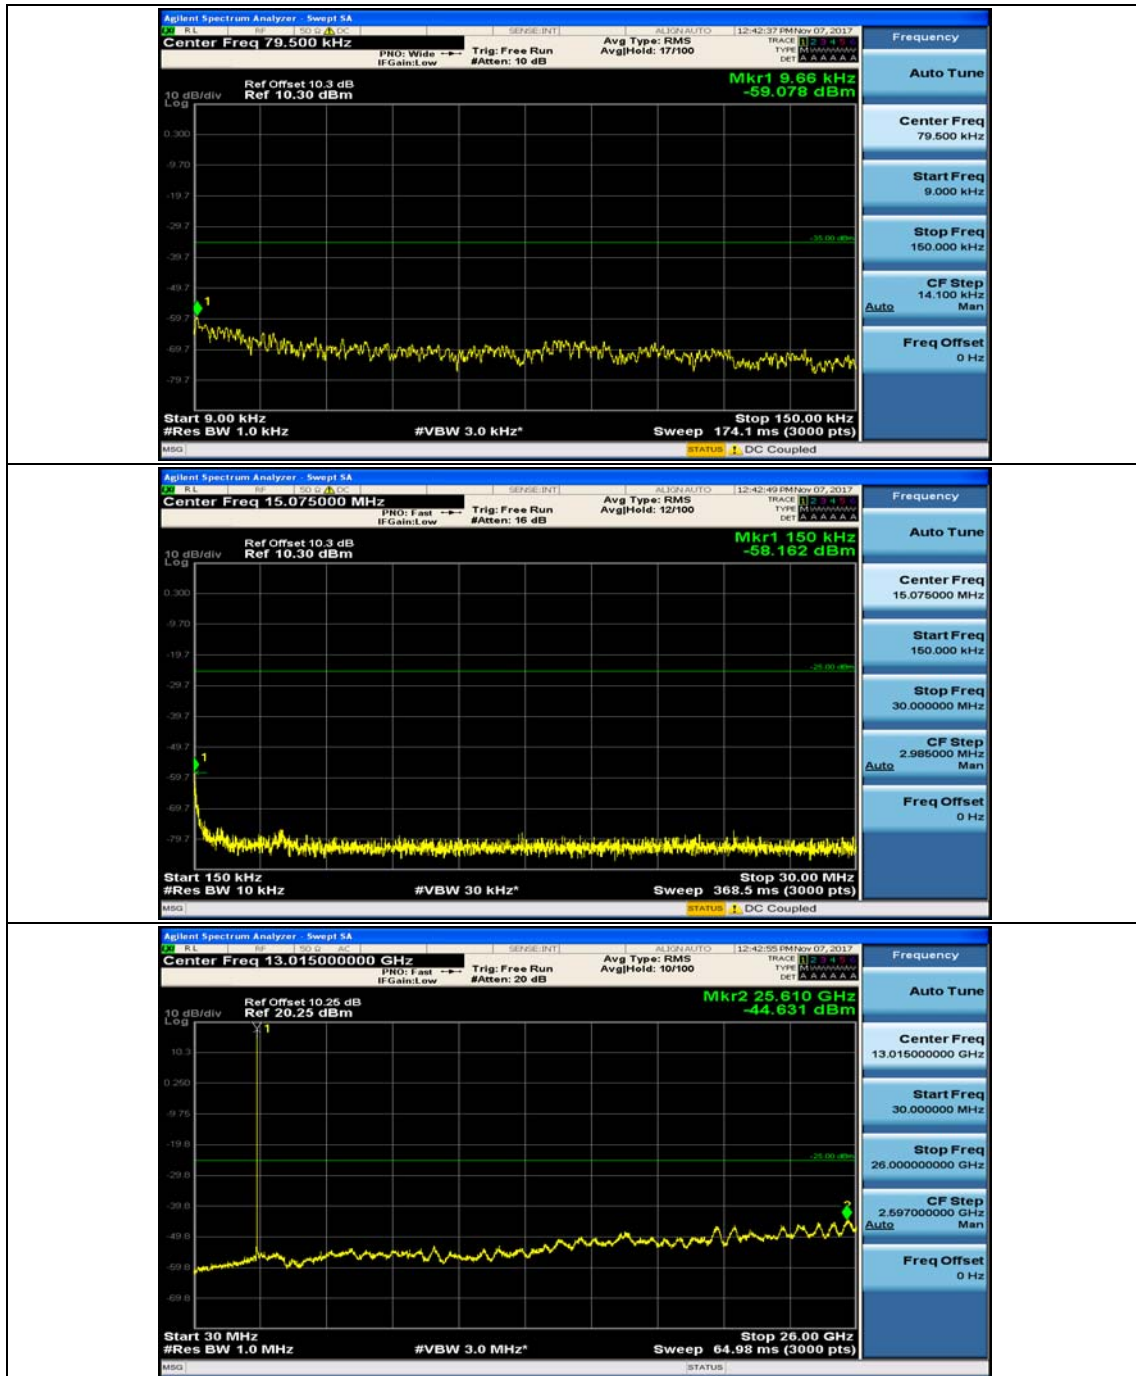

(Channel Bandwidth:20 MHz)_HCH_16QAM_100RB#0

Appendix E: Conducted Spurious Emission

Test Graphs

Channel Bandwidth: 5 MHz

(Channel Bandwidth: 5 MHz)_MCH_QPSK_1RB#0

(Channel Bandwidth: 5 MHz)_HCH_QPSK_1RB#0