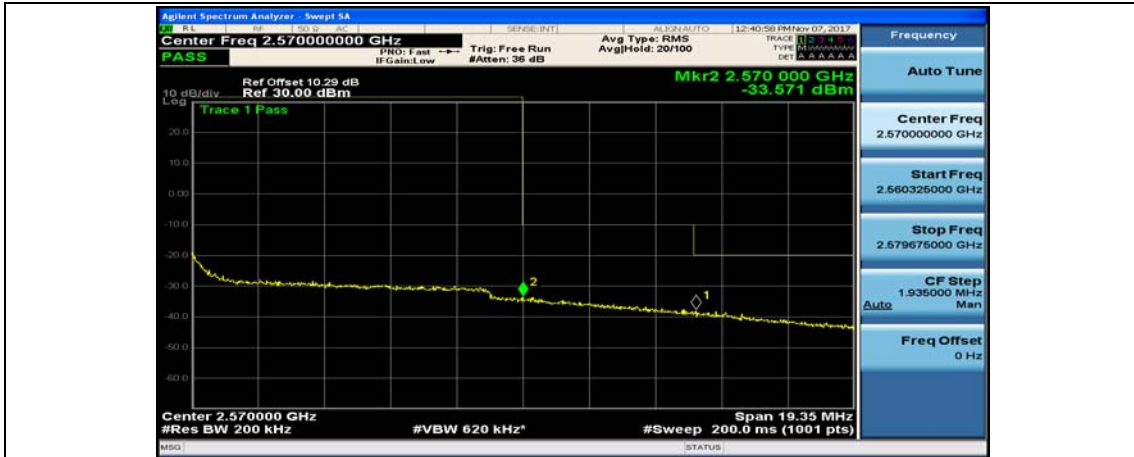

(Channel Bandwidth:20 MHz)_HCH_16QAM_50RB#0