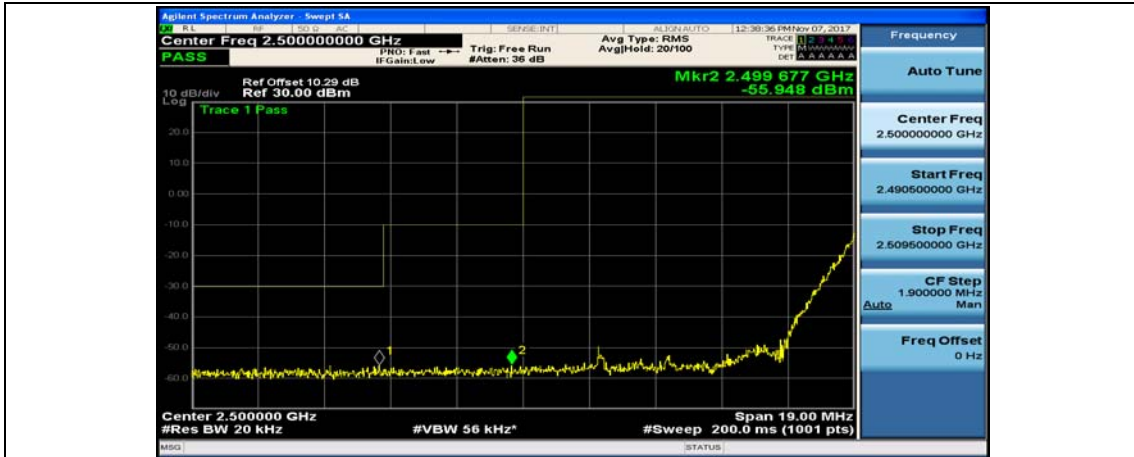

(Channel Bandwidth:20 MHz)_HCH_QPSK_50RB#50

(Channel Bandwidth:20 MHz)_HCH_QPSK_100RB#0

(Channel Bandwidth:20 MHz)_LCH_16QAM_1RB#0

(Channel Bandwidth:20 MHz)_LCH_16QAM_1RB#49

(Channel Bandwidth:20 MHz)_LCH_16QAM_1RB#99