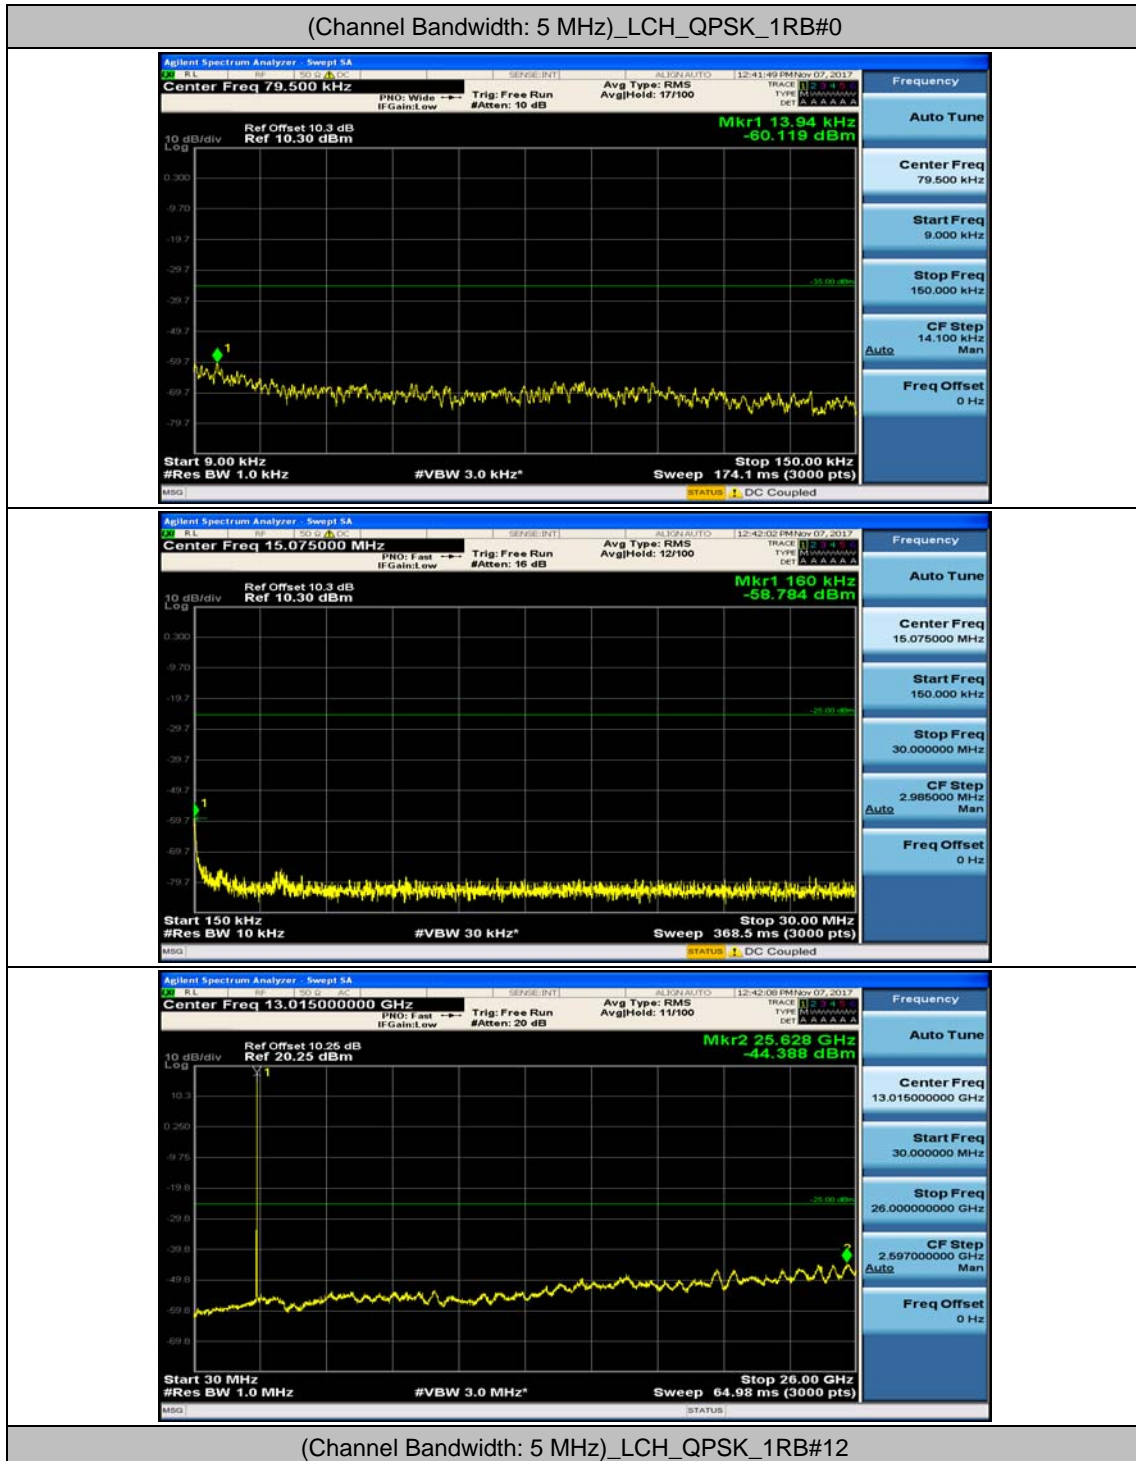

Appendix E: Conducted Spurious Emission

Test Graphs

Channel Bandwidth: 5 MHz