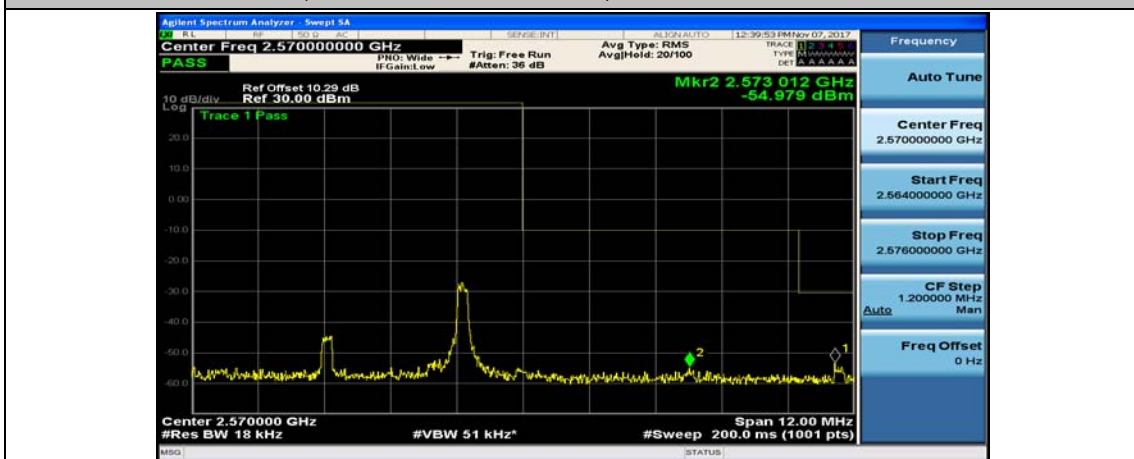

(Channel Bandwidth:20 MHz)_HCH_QPSK_1RB#0