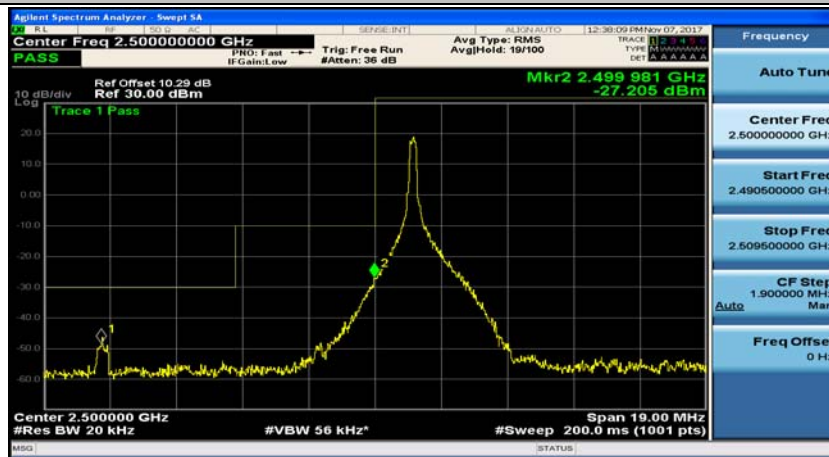

(Channel Bandwidth:15 MHz)_HCH_16QAM_37RB#18

(Channel Bandwidth:15 MHz)_HCH_16QAM_37RB#38

(Channel Bandwidth:15 MHz)_HCH_16QAM_75RB#0

Channel Bandwidth: 20 MHz

(Channel Bandwidth:20 MHz)_LCH_QPSK_1RB#0

(Channel Bandwidth:20 MHz)_LCH_QPSK_1RB#49