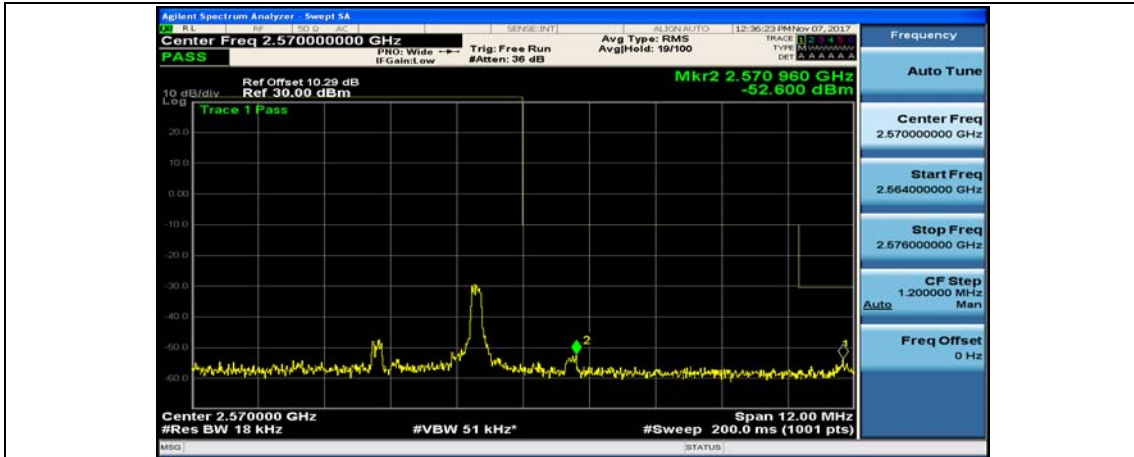

(Channel Bandwidth:15 MHz)_HCH_QPSK_1RB#0