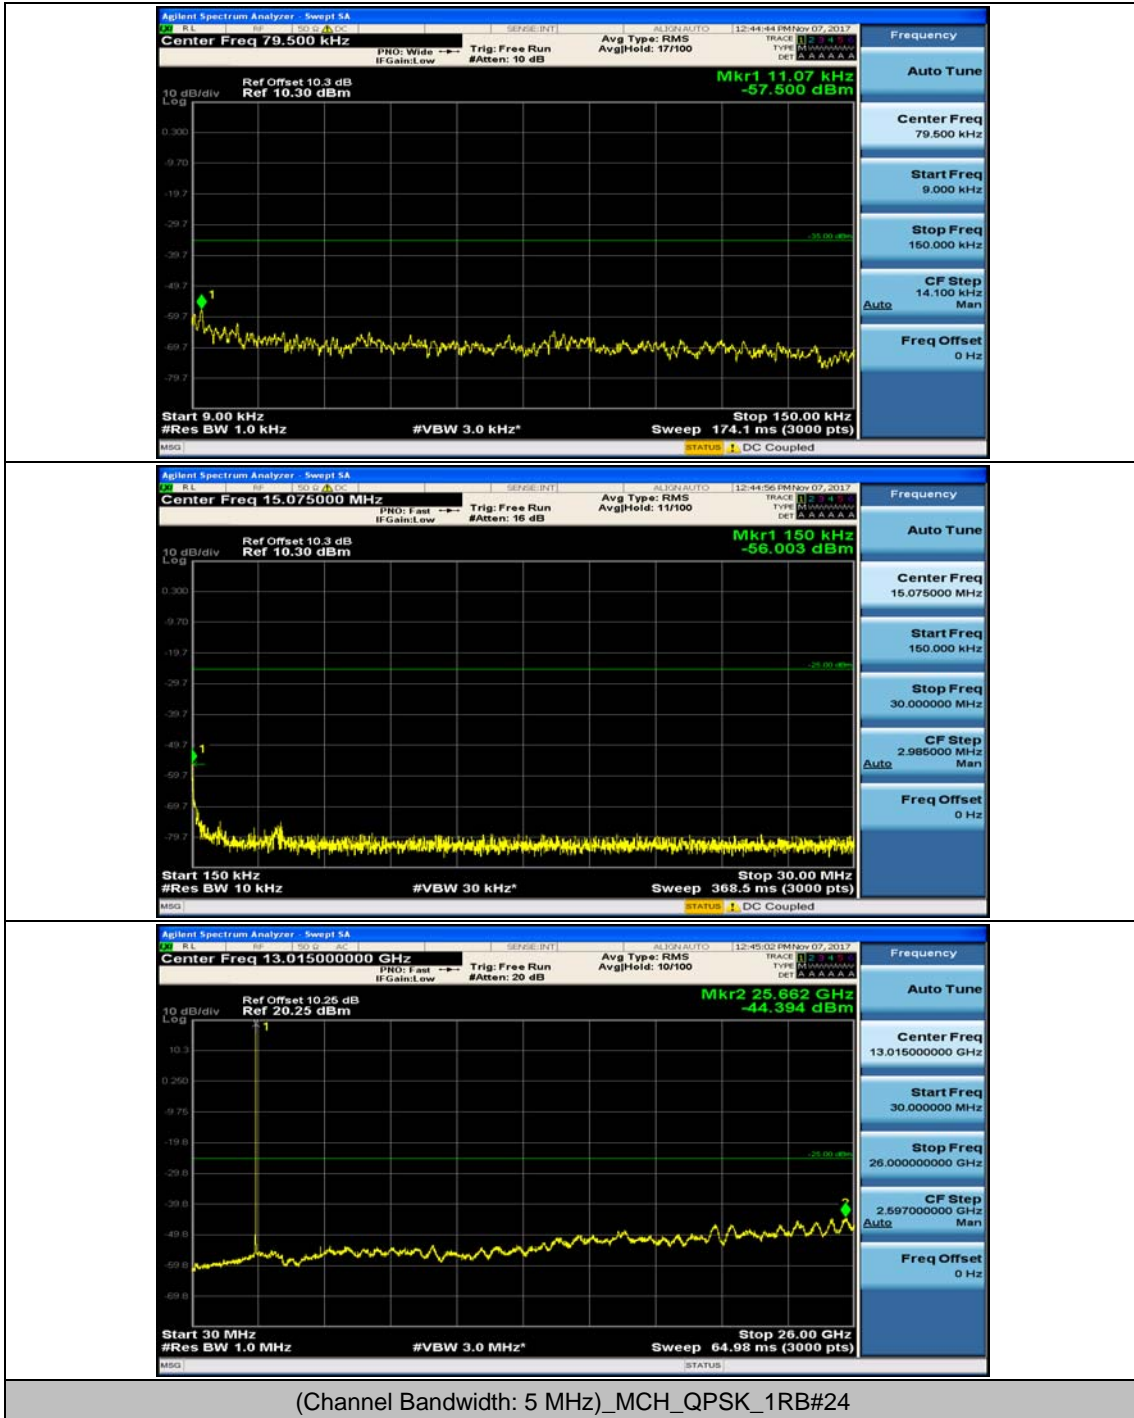

(Channel Bandwidth:20 MHz)_HCH_16QAM_100RB#0

Appendix E: Conducted Spurious Emission

Test Graphs

Channel Bandwidth: 5 MHz

(Channel Bandwidth: 5 MHz)_MCH_QPSK_1RB#0

(Channel Bandwidth: 5 MHz)_HCH_QPSK_1RB#0