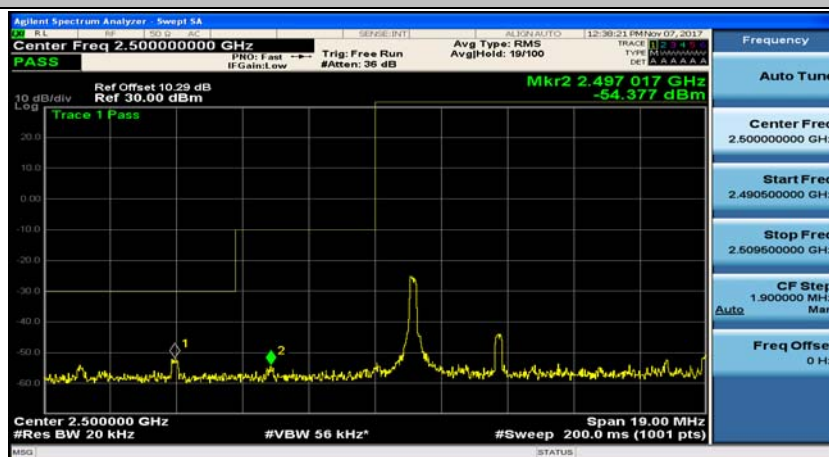

(Channel Bandwidth:20 MHz)_LCH_QPSK_1RB#99