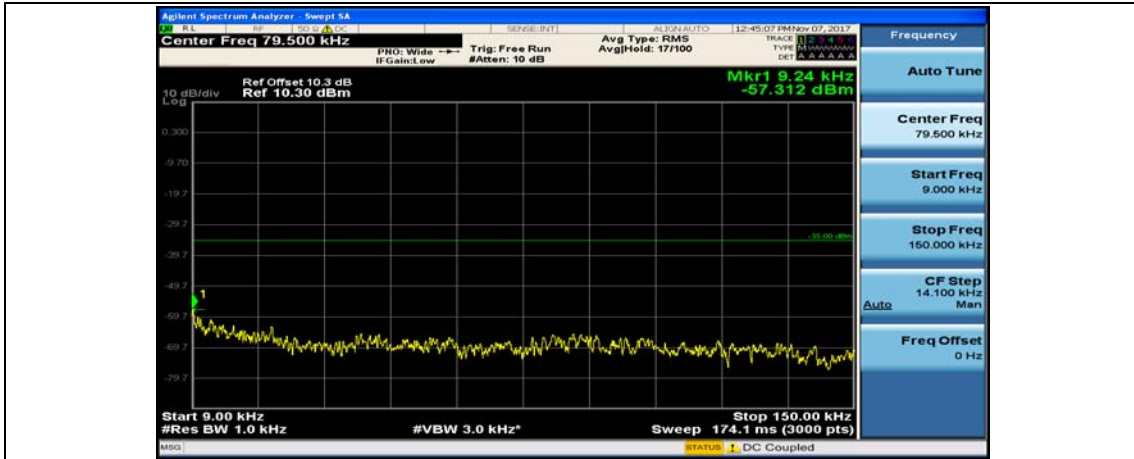

(Channel Bandwidth:20 MHz)_HCH_16QAM_100RB#0

Appendix E: Conducted Spurious Emission

Test Graphs

Channel Bandwidth: 5 MHz

(Channel Bandwidth: 5 MHz)_MCH_QPSK_1RB#0

(Channel Bandwidth: 5 MHz)_HCH_QPSK_1RB#0