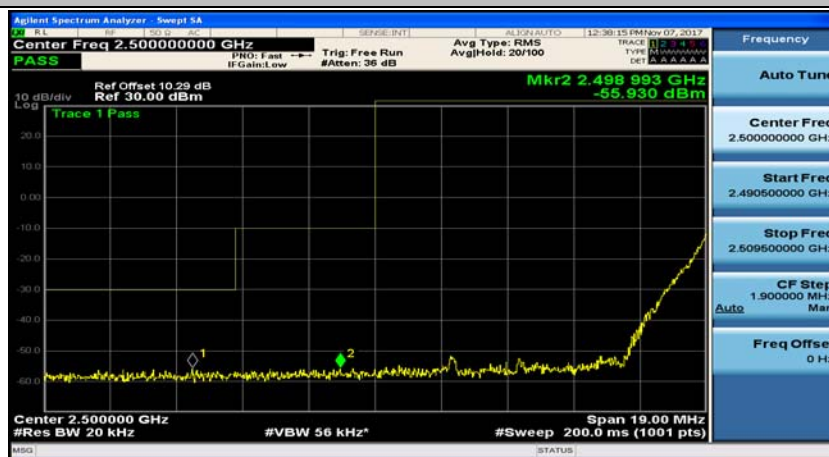

(Channel Bandwidth:15 MHz)_HCH_16QAM_37RB#18

(Channel Bandwidth:15 MHz)_HCH_16QAM_37RB#38

(Channel Bandwidth:15 MHz)_HCH_16QAM_75RB#0

Channel Bandwidth: 20 MHz

(Channel Bandwidth:20 MHz)_LCH_QPSK_1RB#0

(Channel Bandwidth:20 MHz)_LCH_QPSK_1RB#49