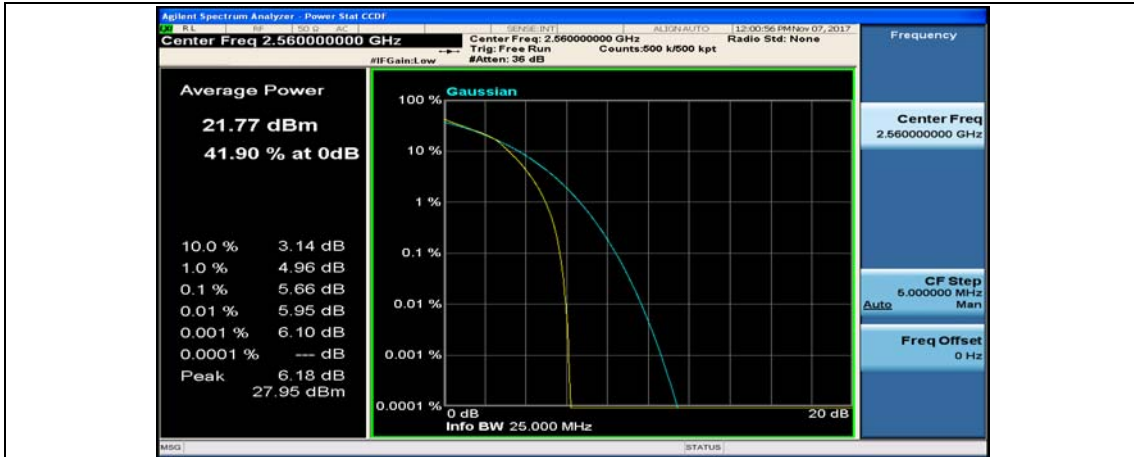

(Channel Bandwidth:20 MHz)_HCH_16QAM_50RB#25