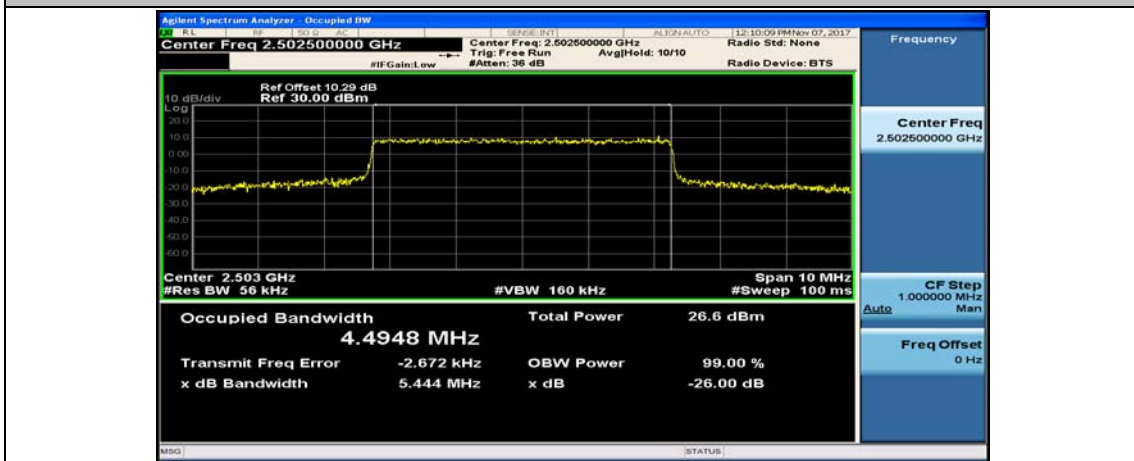

(Channel Bandwidth: 5 MHz)_LCH_16QAM_25RB#0