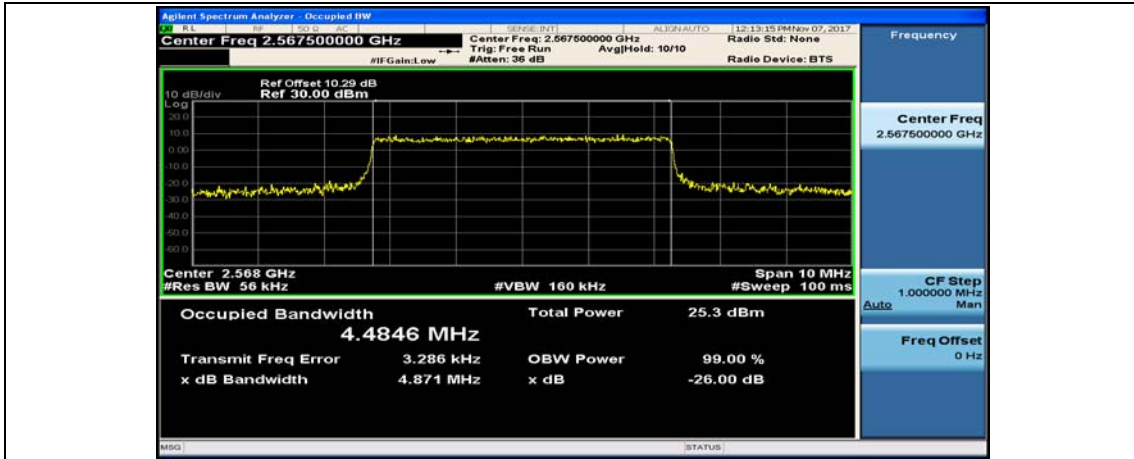

Test Graphs

Channel Bandwidth: 5 MHz

(Channel Bandwidth: 5 MHz)_LCH_16QAM_25RB#0

(Channel Bandwidth: 5 MHz)_MCH_16QAM_25RB#0

(Channel Bandwidth: 5 MHz)_HCH_16QAM_25RB#0

Channel Bandwidth: 10 MHz

Channel Bandwidth: 10 MHz_HCH_16QAM_50RB#0