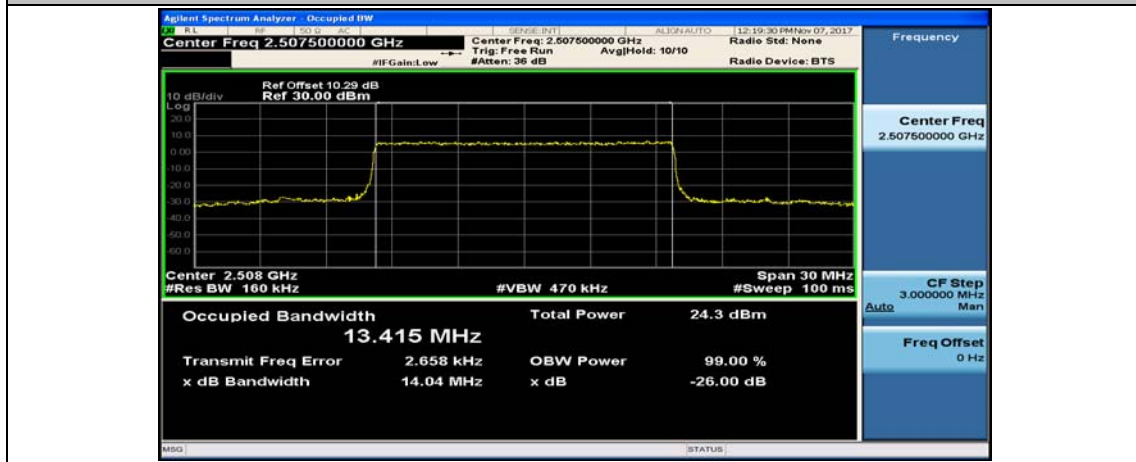

(Channel Bandwidth:15 MHz)_LCH_16QAM_75RB#0