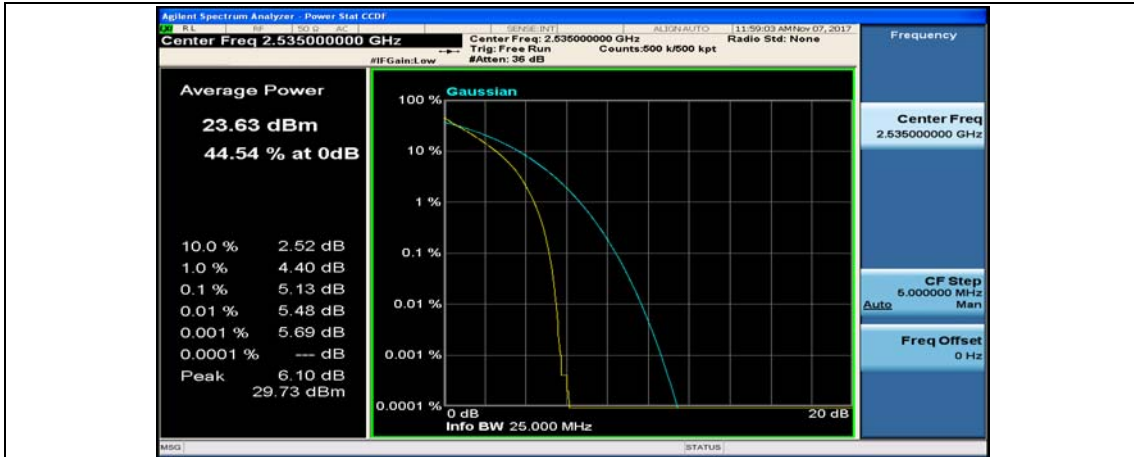

(Channel Bandwidth:20 MHz)_MCH_QPSK_1RB#99

(Channel Bandwidth:20 MHz)_MCH_QPSK_50RB#0

(Channel Bandwidth:20 MHz)_MCH_QPSK_50RB#25

(Channel Bandwidth:20 MHz)_MCH_QPSK_50RB#50

(Channel Bandwidth:20 MHz)_MCH_QPSK_100RB#0