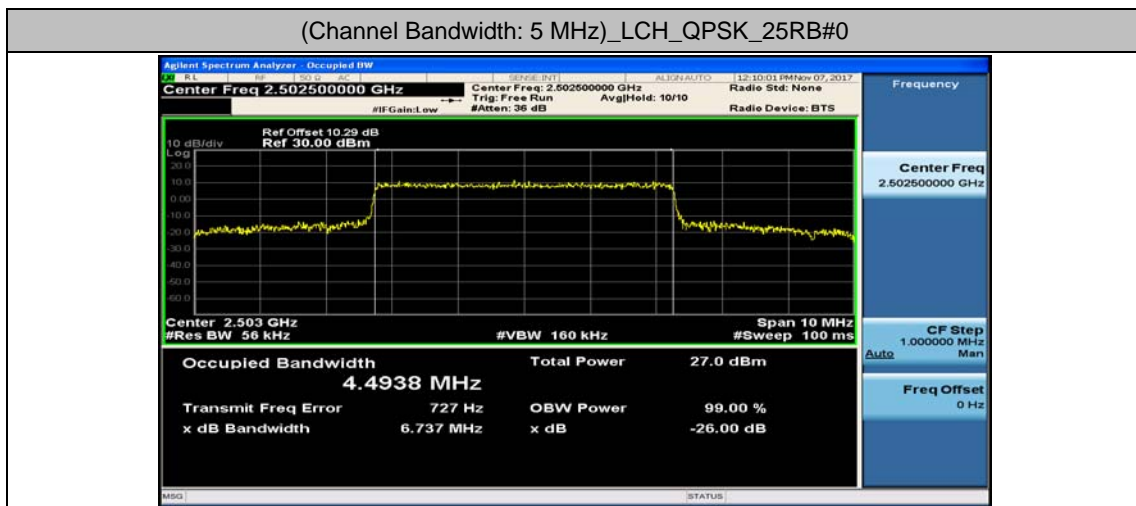

Channel Bandwidth: 20 MHz

Channel Bandwidth: 20 MHz						
Modulation	Channel	RB Configuration		Occupied Bandwidth (MHz)	26dB Bandwidth (MHz)	Verdict
		Size	Offset			
QPSK	LCH	100	0	17.883	18.63	PASS
	MCH	100	0	17.894	18.68	PASS
	HCH	100	0	17.895	18.71	PASS
16QAM	LCH	100	0	17.889	18.67	PASS
	MCH	100	0	17.898	18.69	PASS
	HCH	100	0	17.883	18.67	PASS

Test Graphs

Channel Bandwidth: 5 MHz