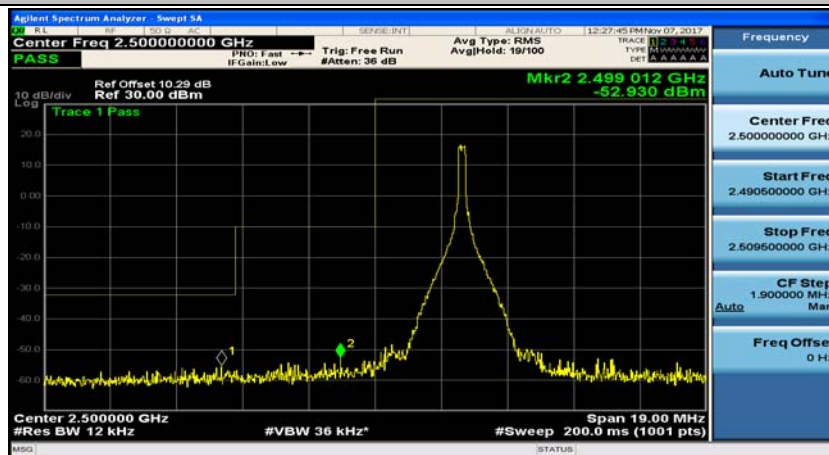

Appendix D: Band Edge

Test Graphs

Channel Bandwidth: 5 MHz

(Channel Bandwidth: 5 MHz)_LCH_QPSK_1RB#0

(Channel Bandwidth: 5 MHz)_LCH_QPSK_1RB#12

(Channel Bandwidth: 5 MHz)_LCH_QPSK_1RB#24

(Channel Bandwidth: 5 MHz)_LCH_QPSK_12RB#0