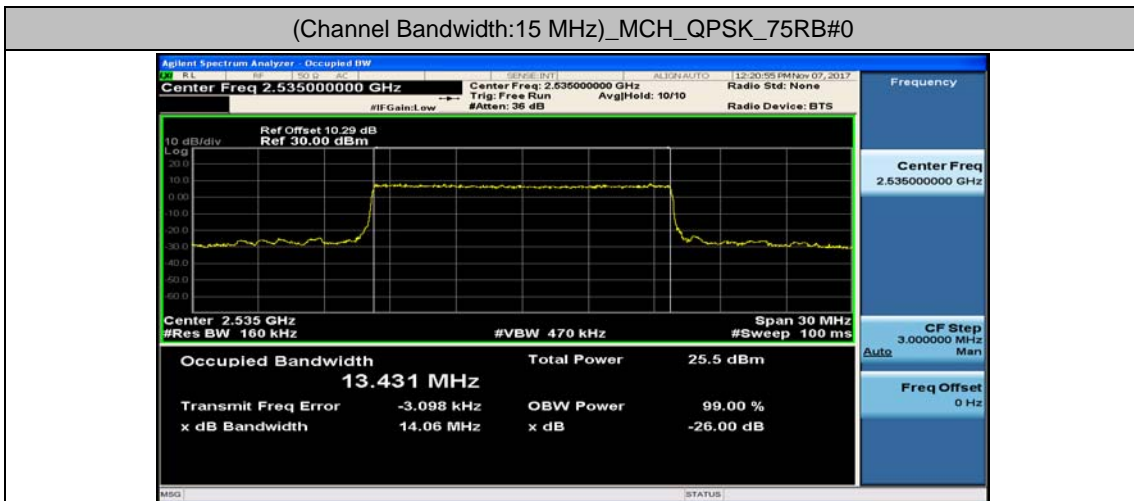

Channel Bandwidth: 15 MHz