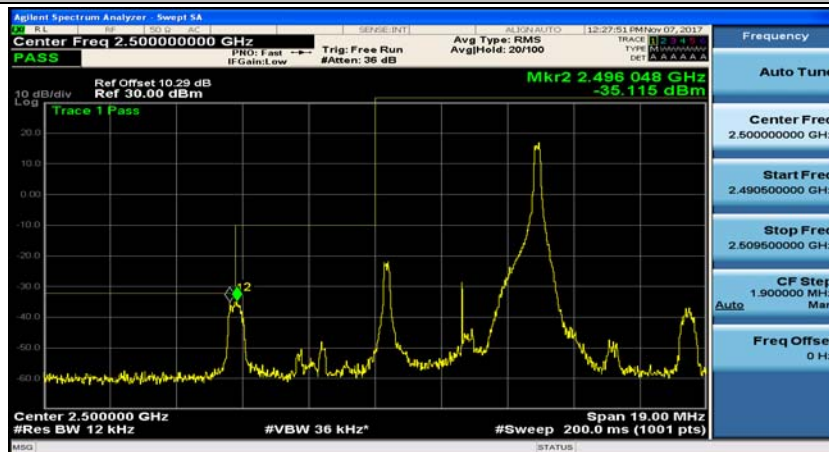

Appendix D: Band Edge

Test Graphs

Channel Bandwidth: 5 MHz

(Channel Bandwidth: 5 MHz)_LCH_QPSK_1RB#0

(Channel Bandwidth: 5 MHz)_LCH_QPSK_1RB#12

(Channel Bandwidth: 5 MHz)_LCH_QPSK_1RB#24

(Channel Bandwidth: 5 MHz)_LCH_QPSK_12RB#0