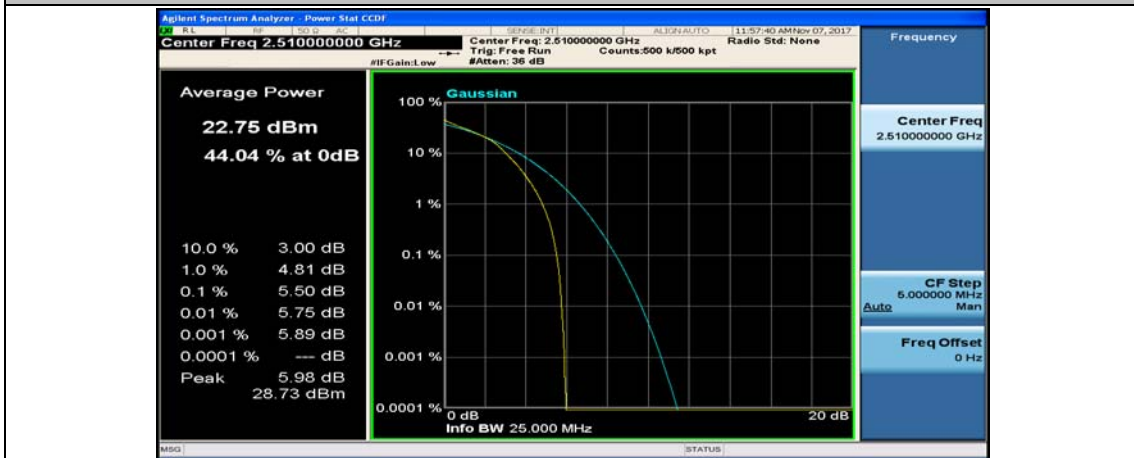

(Channel Bandwidth:20 MHz)_HCH_QPSK_50RB#50

(Channel Bandwidth:20 MHz)_HCH_QPSK_100RB#0

(Channel Bandwidth:20 MHz)_LCH_16QAM_1RB#0

(Channel Bandwidth:20 MHz)_LCH_16QAM_1RB#49

(Channel Bandwidth:20 MHz)_LCH_16QAM_1RB#99

(Channel Bandwidth:20 MHz)_LCH_16QAM_50RB#0

(Channel Bandwidth:20 MHz)_LCH_16QAM_50RB#25

(Channel Bandwidth:20 MHz)_LCH_16QAM_50RB#50

(Channel Bandwidth:20 MHz)_LCH_16QAM_100RB#0

(Channel Bandwidth:20 MHz)_MCH_16QAM_1RB#0