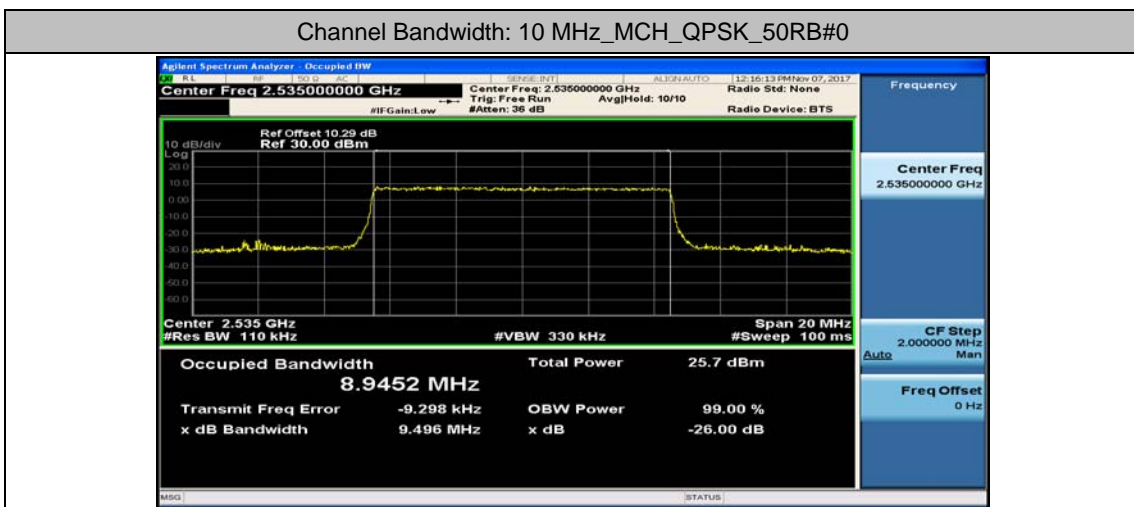

Test Graphs

Channel Bandwidth: 5 MHz

(Channel Bandwidth: 5 MHz)_LCH_16QAM_25RB#0

(Channel Bandwidth: 5 MHz)_MCH_16QAM_25RB#0

(Channel Bandwidth: 5 MHz)_HCH_16QAM_25RB#0

Channel Bandwidth: 10 MHz

Channel Bandwidth: 10 MHz_HCH_16QAM_50RB#0