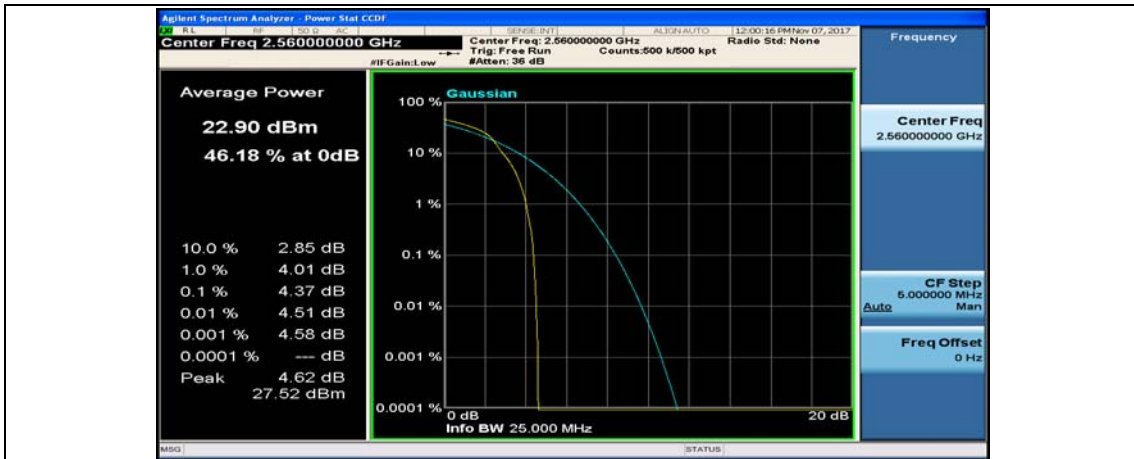

(Channel Bandwidth:20 MHz)_HCH_16QAM_1RB#0

(Channel Bandwidth:20 MHz)_HCH_16QAM_1RB#49