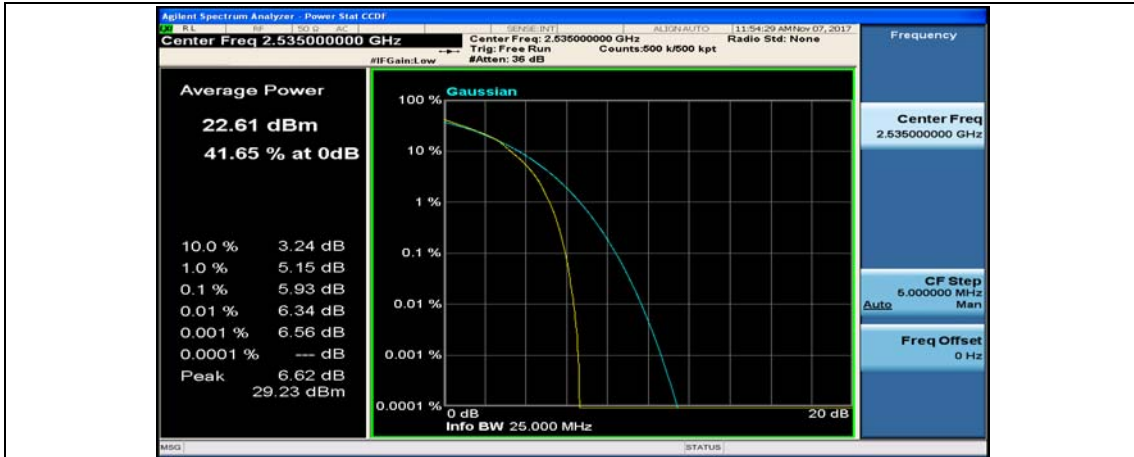

(Channel Bandwidth:15 MHz)_MCH_16QAM_37RB#0

(Channel Bandwidth:15 MHz)_MCH_16QAM_37RB#18

(Channel Bandwidth:15 MHz)_MCH_16QAM_37RB#38

(Channel Bandwidth:15 MHz)_MCH_16QAM_75RB#0

(Channel Bandwidth:15 MHz)_HCH_16QAM_1RB#0