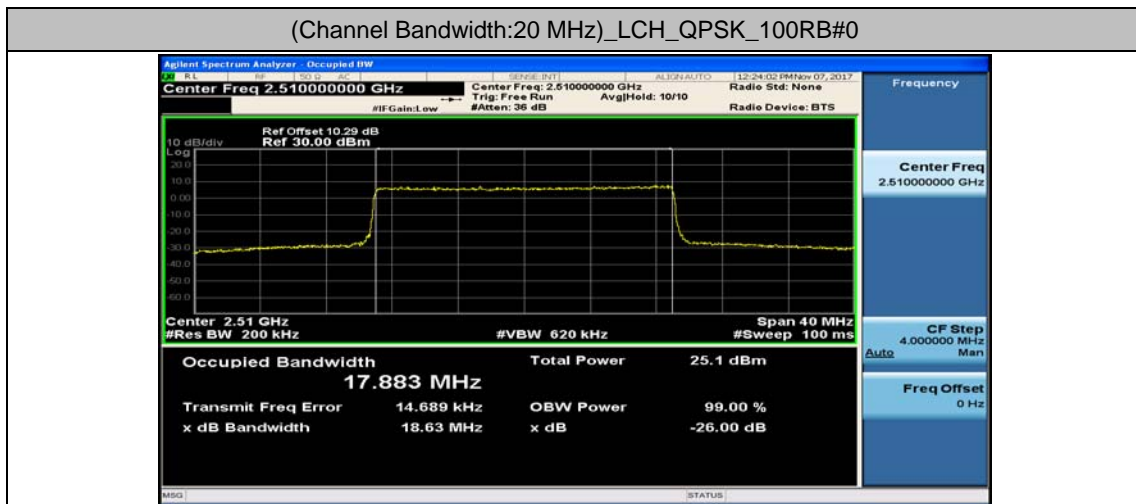

Channel Bandwidth: 15 MHz

(Channel Bandwidth:15 MHz)_LCH_16QAM_75RB#0

(Channel Bandwidth:15 MHz)_MCH_16QAM_75RB#0

(Channel Bandwidth:15 MHz)_HCH_16QAM_75RB#0

Channel Bandwidth: 20 MHz

(Channel Bandwidth:20 MHz)_LCH_QPSK_100RB#0