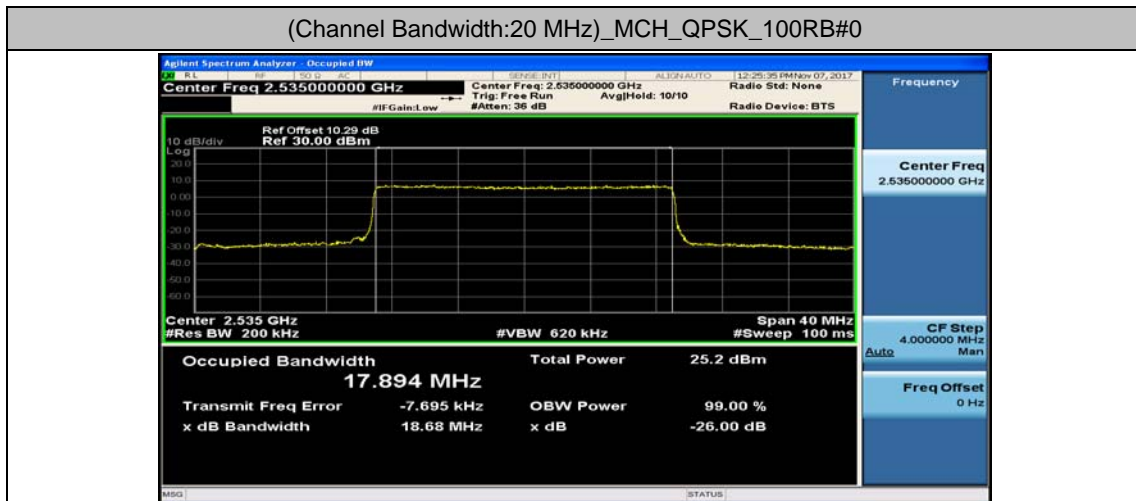

Channel Bandwidth: 20 MHz