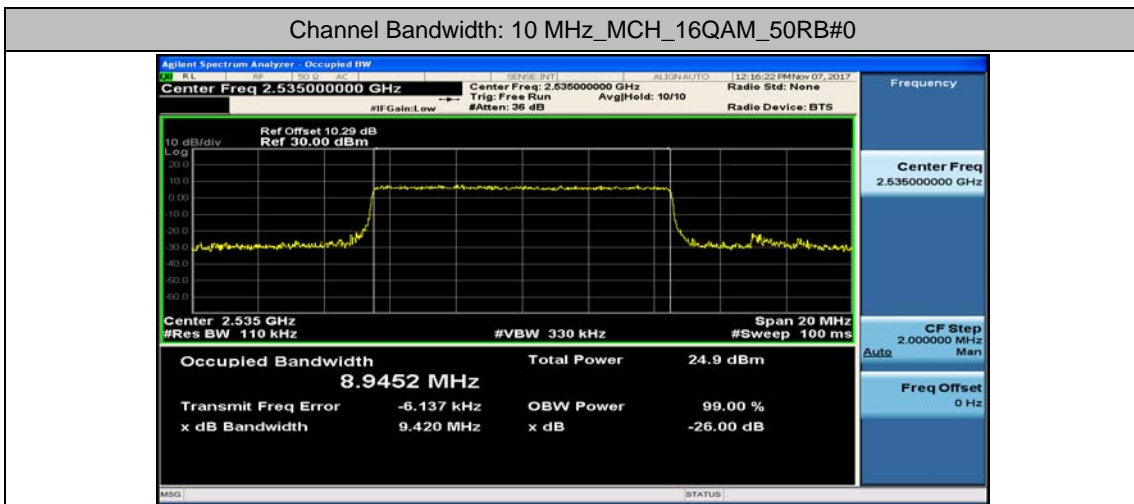

Test Graphs

Channel Bandwidth: 5 MHz

(Channel Bandwidth: 5 MHz)_LCH_16QAM_25RB#0

(Channel Bandwidth: 5 MHz)_MCH_16QAM_25RB#0

(Channel Bandwidth: 5 MHz)_HCH_16QAM_25RB#0

Channel Bandwidth: 10 MHz

Channel Bandwidth: 10 MHz_HCH_16QAM_50RB#0