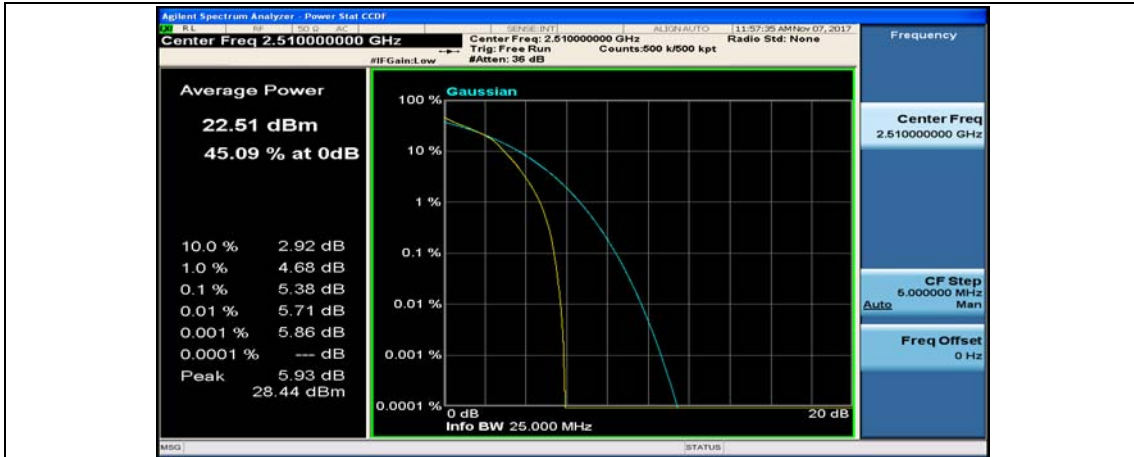

(Channel Bandwidth:20 MHz)_HCH_QPSK_50RB#50

(Channel Bandwidth:20 MHz)_HCH_QPSK_100RB#0

(Channel Bandwidth:20 MHz)_LCH_16QAM_1RB#0

(Channel Bandwidth:20 MHz)_LCH_16QAM_1RB#49

(Channel Bandwidth:20 MHz)_LCH_16QAM_1RB#99

(Channel Bandwidth:20 MHz)_LCH_16QAM_50RB#0

(Channel Bandwidth:20 MHz)_LCH_16QAM_50RB#25

(Channel Bandwidth:20 MHz)_LCH_16QAM_50RB#50

(Channel Bandwidth:20 MHz)_LCH_16QAM_100RB#0

(Channel Bandwidth:20 MHz)_MCH_16QAM_1RB#0