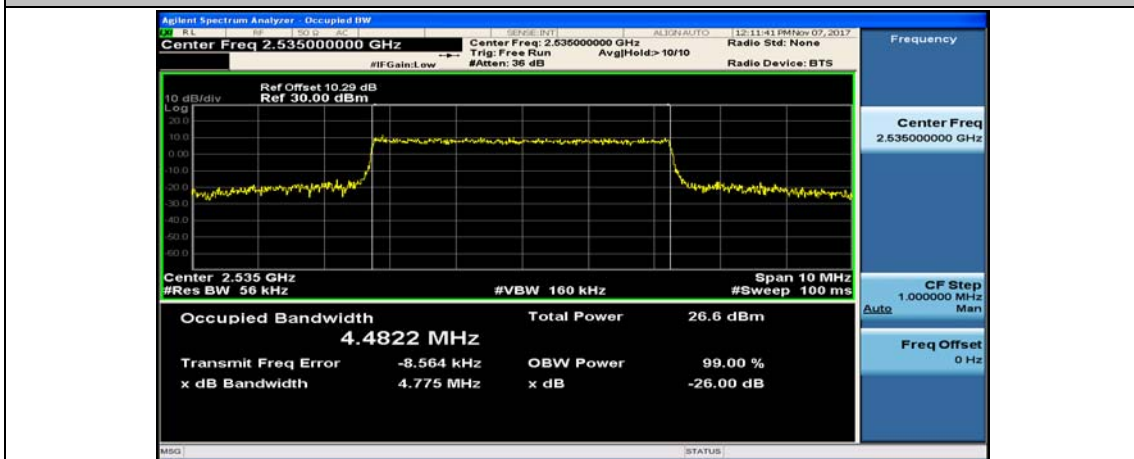

Test Graphs

Channel Bandwidth: 5 MHz

(Channel Bandwidth: 5 MHz)_LCH_16QAM_25RB#0

(Channel Bandwidth: 5 MHz)_MCH_16QAM_25RB#0

(Channel Bandwidth: 5 MHz)_HCH_16QAM_25RB#0

Channel Bandwidth: 10 MHz

Channel Bandwidth: 10 MHz_HCH_16QAM_50RB#0