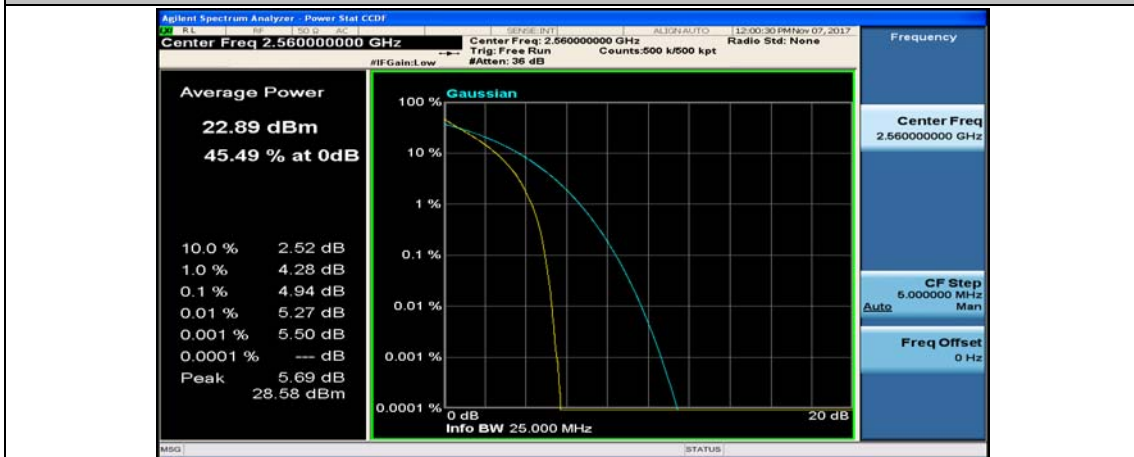

(Channel Bandwidth:20 MHz)_HCH_QPSK_1RB#0

(Channel Bandwidth:20 MHz)_HCH_QPSK_1RB#49

(Channel Bandwidth:20 MHz)_HCH_QPSK_1RB#99

(Channel Bandwidth:20 MHz)_HCH_QPSK_50RB#0

(Channel Bandwidth:20 MHz)_HCH_QPSK_50RB#25