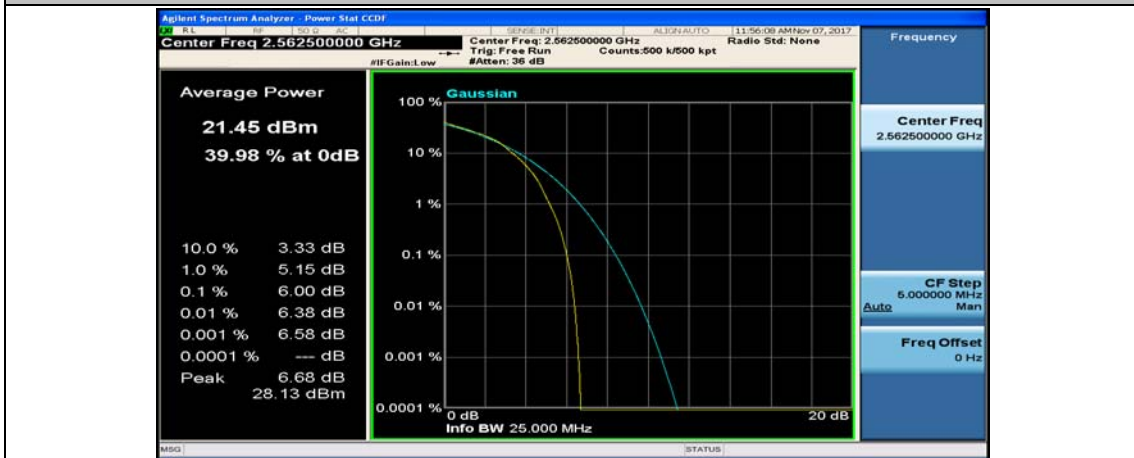

(Channel Bandwidth:15 MHz)_HCH_16QAM_1RB#37

(Channel Bandwidth:15 MHz)_HCH_16QAM_1RB#74

(Channel Bandwidth:15 MHz)_HCH_16QAM_37RB#0

(Channel Bandwidth:15 MHz)_HCH_16QAM_37RB#18

(Channel Bandwidth:15 MHz)_HCH_16QAM_37RB#38

(Channel Bandwidth:15 MHz)_HCH_16QAM_75RB#0

Channel Bandwidth: 20 MHz

(Channel Bandwidth:20 MHz)_LCH_QPSK_1RB#0

(Channel Bandwidth:20 MHz)_LCH_QPSK_1RB#49

(Channel Bandwidth:20 MHz)_LCH_QPSK_1RB#99

(Channel Bandwidth:20 MHz)_LCH_QPSK_50RB#0