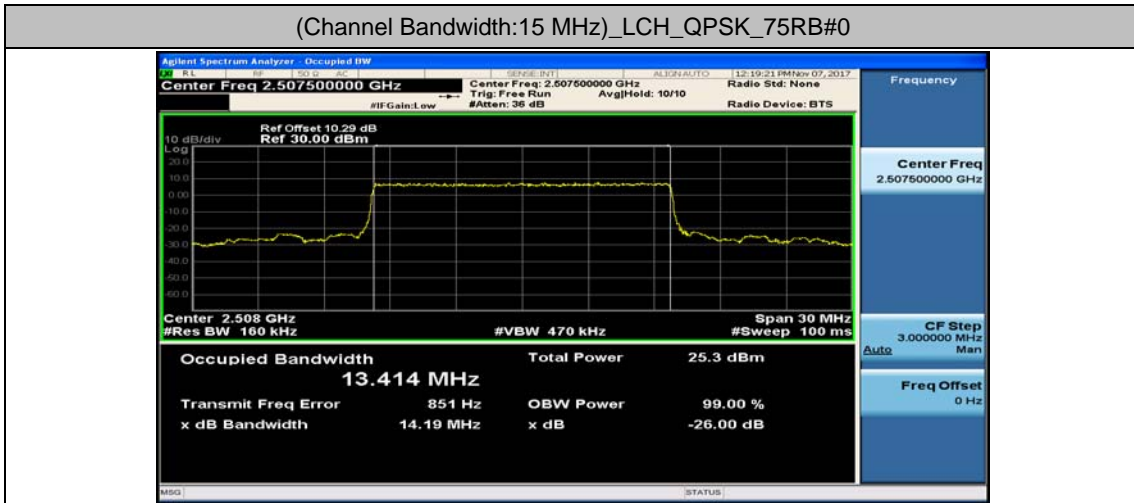

Channel Bandwidth: 15 MHz