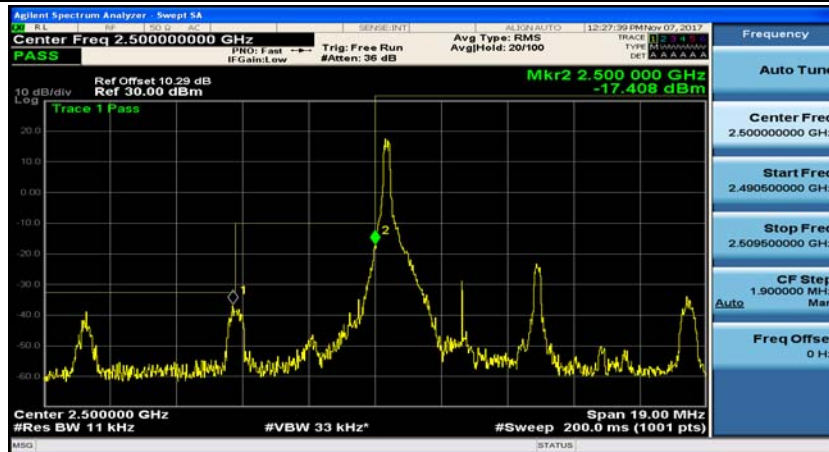

Appendix D: Band Edge

Test Graphs

Channel Bandwidth: 5 MHz

(Channel Bandwidth: 5 MHz)_LCH_QPSK_1RB#0