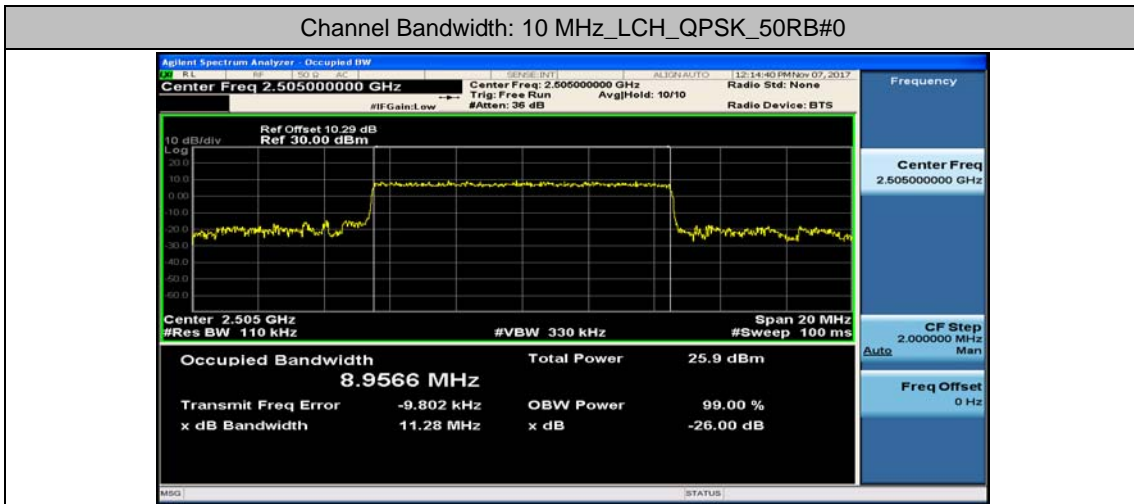

Test Graphs

Channel Bandwidth: 5 MHz

(Channel Bandwidth: 5 MHz)_LCH_16QAM_25RB#0

(Channel Bandwidth: 5 MHz)_MCH_16QAM_25RB#0

(Channel Bandwidth: 5 MHz)_HCH_16QAM_25RB#0

Channel Bandwidth: 10 MHz

Channel Bandwidth: 10 MHz_HCH_16QAM_50RB#0