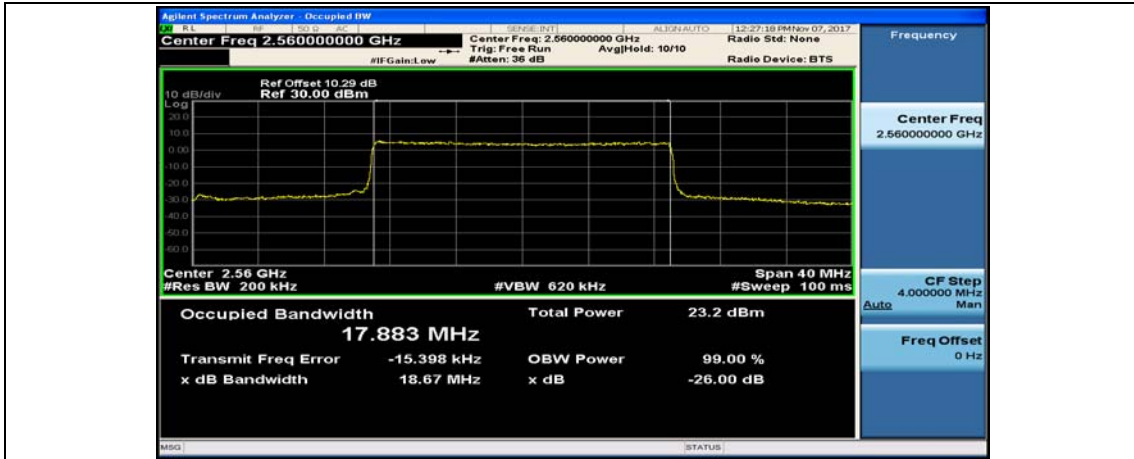

(Channel Bandwidth:20 MHz)_MCH_QPSK_100RB#0

(Channel Bandwidth:20 MHz)_HCH_QPSK_100RB#0

(Channel Bandwidth:20 MHz)_LCH_16QAM_100RB#0

(Channel Bandwidth:20 MHz)_MCH_16QAM_100RB#0

(Channel Bandwidth:20 MHz)_HCH_16QAM_100RB#0