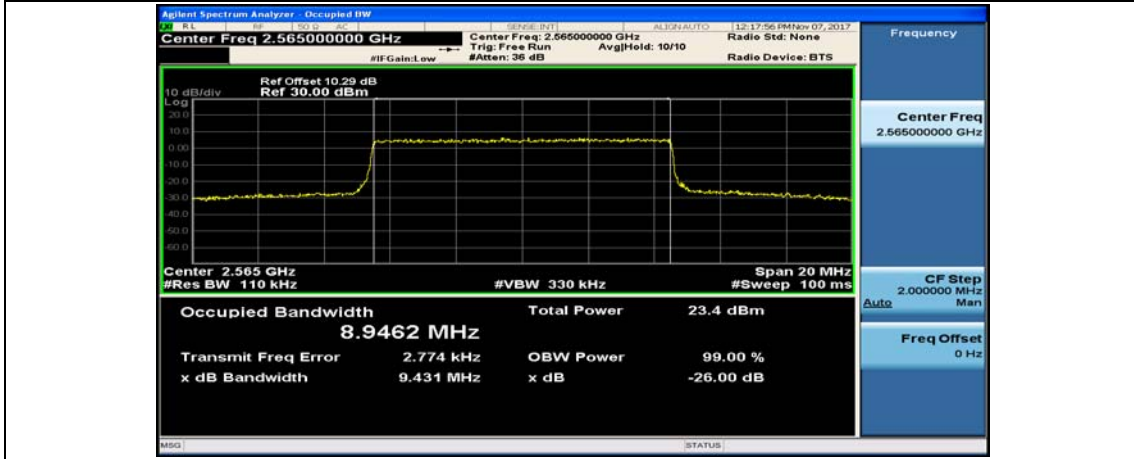

Test Graphs

Channel Bandwidth: 5 MHz

(Channel Bandwidth: 5 MHz)_LCH_16QAM_25RB#0

(Channel Bandwidth: 5 MHz)_MCH_16QAM_25RB#0

(Channel Bandwidth: 5 MHz)_HCH_16QAM_25RB#0

Channel Bandwidth: 10 MHz

Channel Bandwidth: 10 MHz_HCH_16QAM_50RB#0