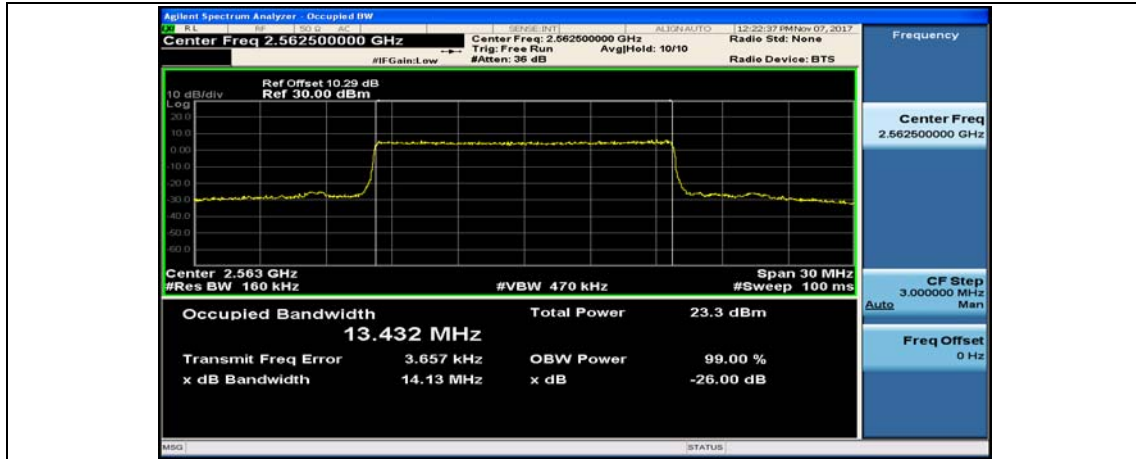

Channel Bandwidth: 15 MHz

(Channel Bandwidth:15 MHz)_LCH_16QAM_75RB#0

(Channel Bandwidth:15 MHz)_MCH_16QAM_75RB#0

(Channel Bandwidth:15 MHz)_HCH_16QAM_75RB#0

Channel Bandwidth: 20 MHz

(Channel Bandwidth:20 MHz)_LCH_QPSK_100RB#0