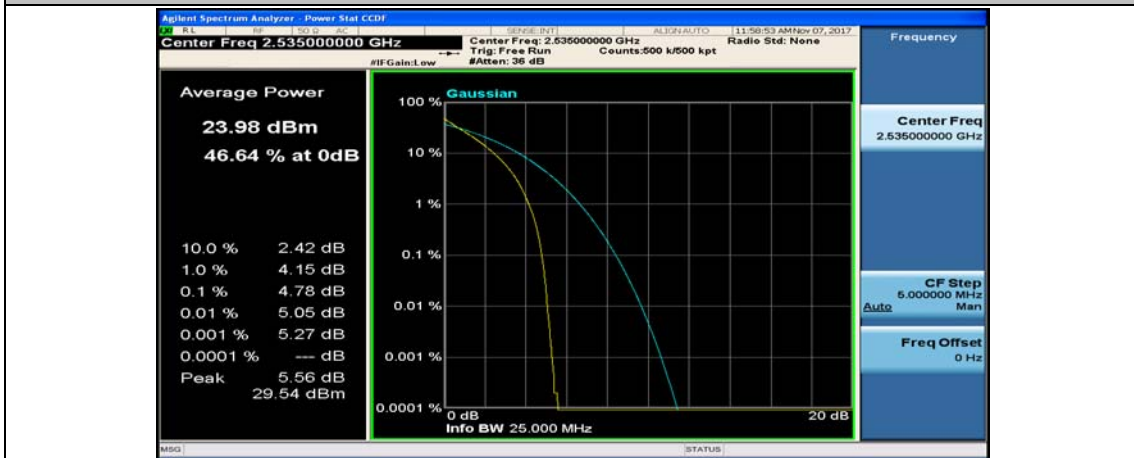

(Channel Bandwidth:20 MHz)_LCH_QPSK_50RB#25

(Channel Bandwidth:20 MHz)_LCH_QPSK_50RB#50

(Channel Bandwidth:20 MHz)_LCH_QPSK_100RB#0

(Channel Bandwidth:20 MHz)_MCH_QPSK_1RB#0

(Channel Bandwidth:20 MHz)_MCH_QPSK_1RB#49

(Channel Bandwidth:20 MHz)_MCH_QPSK_1RB#99

(Channel Bandwidth:20 MHz)_MCH_QPSK_50RB#0

(Channel Bandwidth:20 MHz)_MCH_QPSK_50RB#25

(Channel Bandwidth:20 MHz)_MCH_QPSK_50RB#50

(Channel Bandwidth:20 MHz)_MCH_QPSK_100RB#0