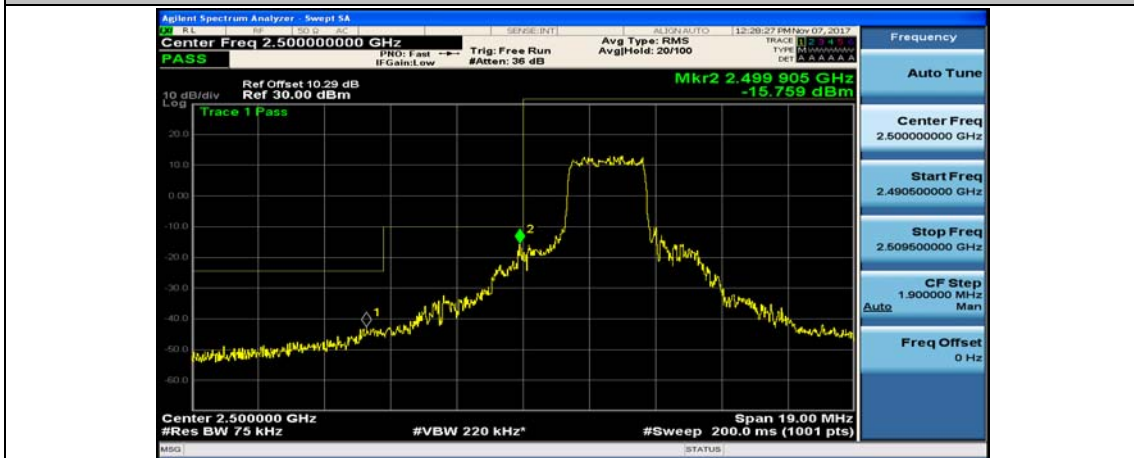

(Channel Bandwidth: 5 MHz)_LCH_QPSK_12RB#6