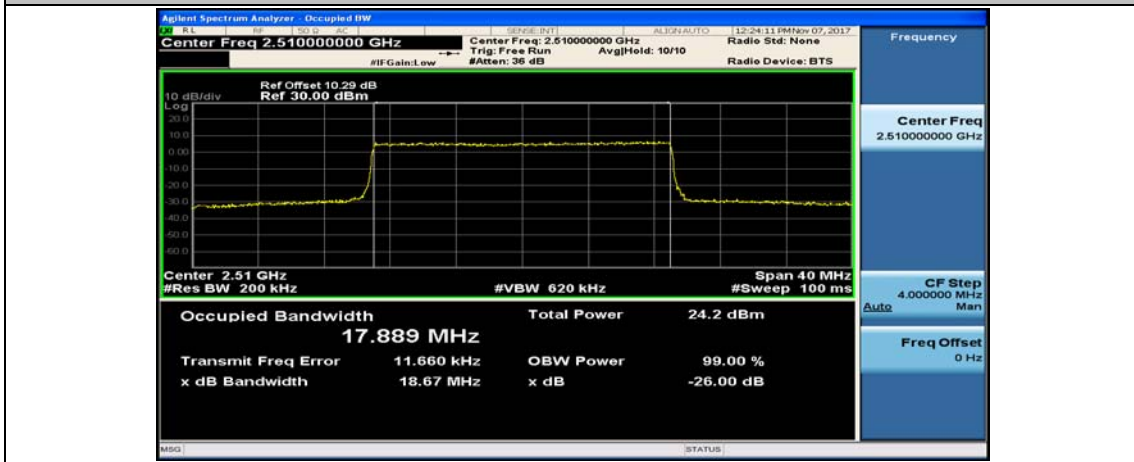

(Channel Bandwidth:20 MHz)_LCH_16QAM_100RB#0