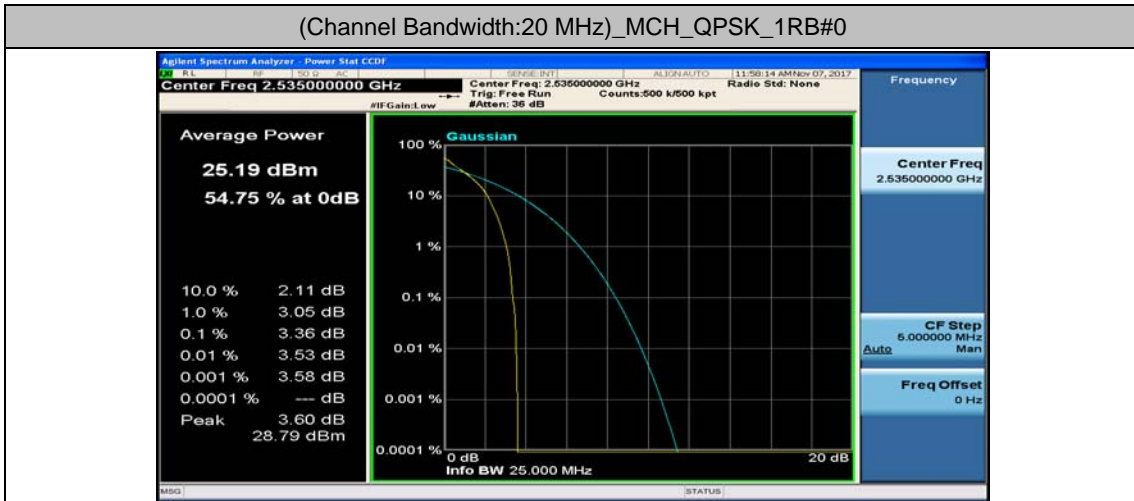

(Channel Bandwidth:20 MHz)_LCH_QPSK_50RB#25

(Channel Bandwidth:20 MHz)_LCH_QPSK_50RB#50

(Channel Bandwidth:20 MHz)_LCH_QPSK_100RB#0

(Channel Bandwidth:20 MHz)_MCH_QPSK_1RB#0

(Channel Bandwidth:20 MHz)_MCH_QPSK_1RB#49