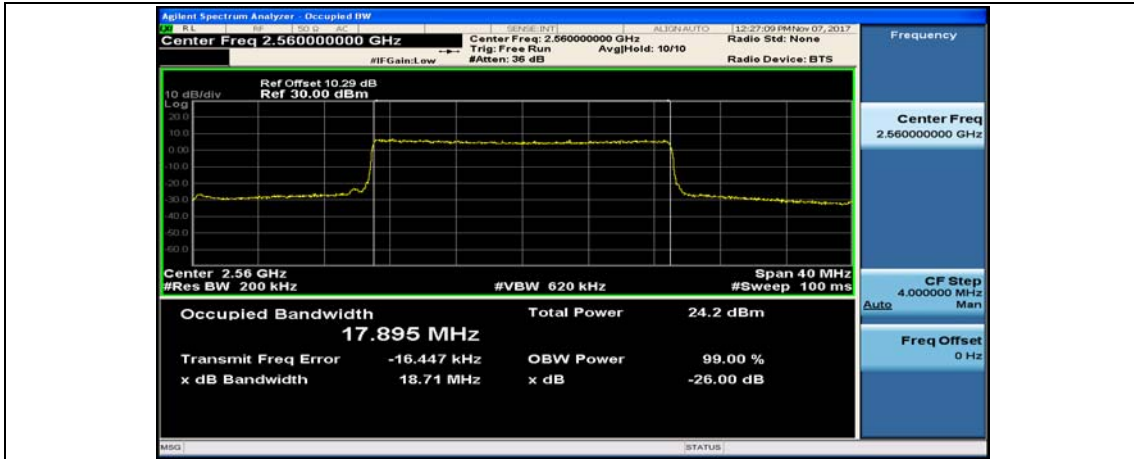

(Channel Bandwidth:20 MHz)_MCH_QPSK_100RB#0

(Channel Bandwidth:20 MHz)_HCH_QPSK_100RB#0