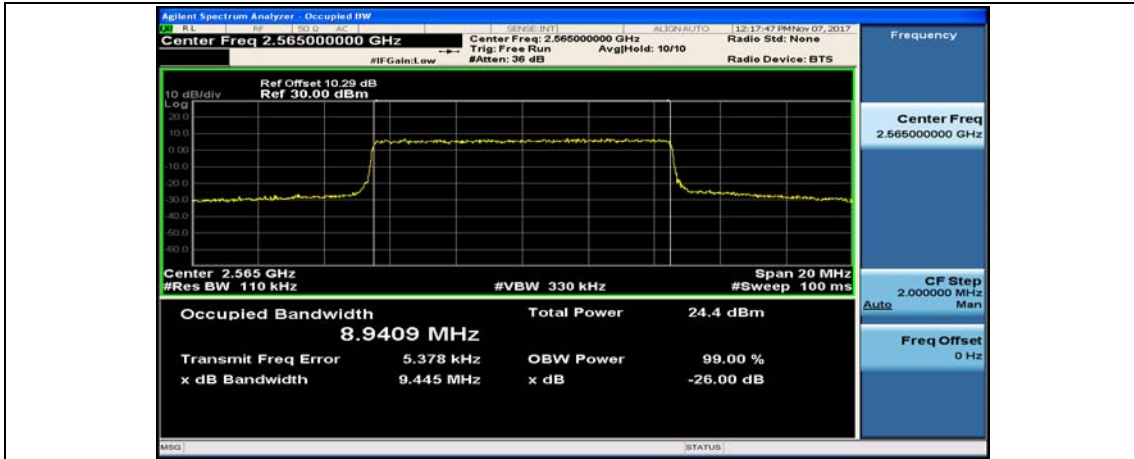

Test Graphs

Channel Bandwidth: 5 MHz

(Channel Bandwidth: 5 MHz)_LCH_16QAM_25RB#0

(Channel Bandwidth: 5 MHz)_MCH_16QAM_25RB#0

(Channel Bandwidth: 5 MHz)_HCH_16QAM_25RB#0

Channel Bandwidth: 10 MHz

Channel Bandwidth: 10 MHz_HCH_16QAM_50RB#0