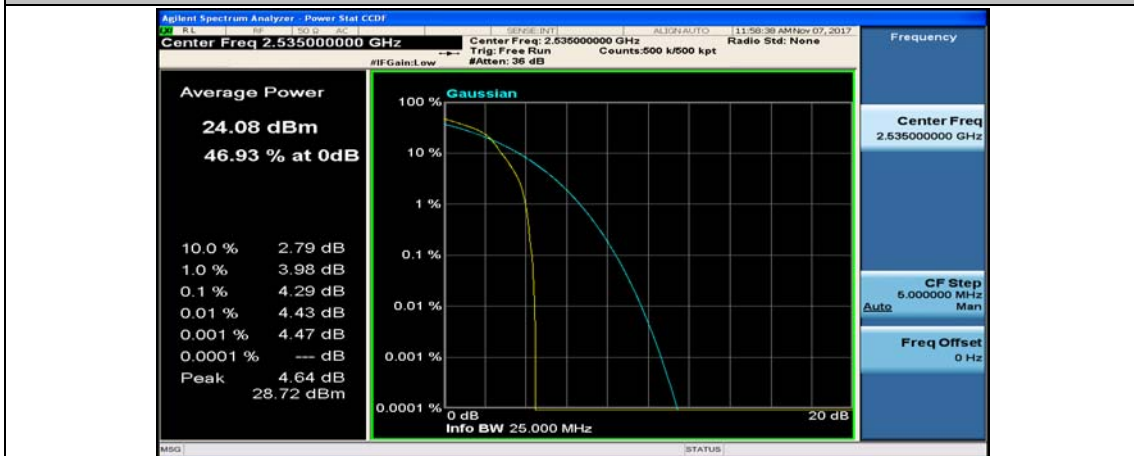

(Channel Bandwidth:20 MHz)_MCH_16QAM_1RB#49