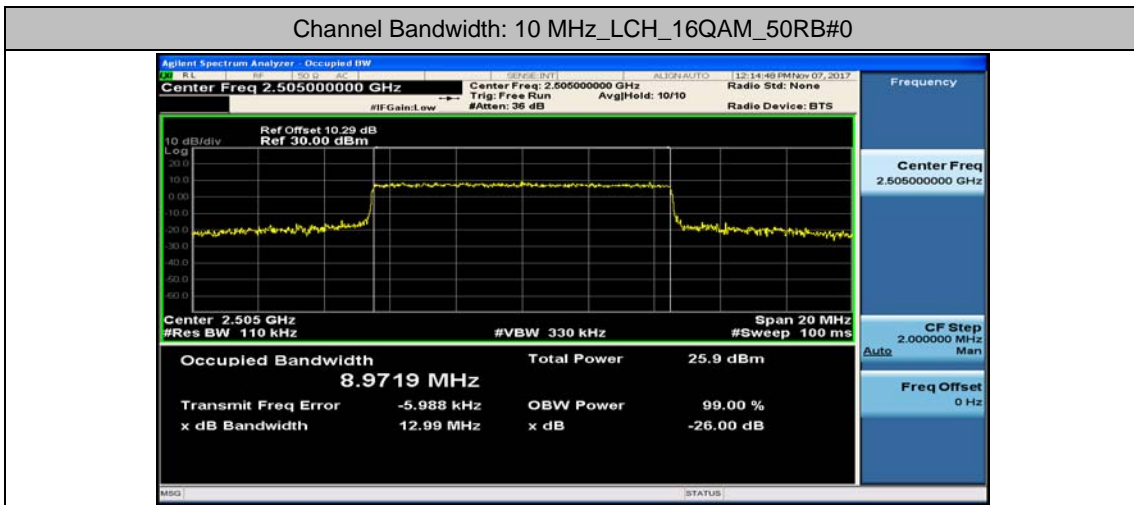

Test Graphs

Channel Bandwidth: 5 MHz

(Channel Bandwidth: 5 MHz)_LCH_16QAM_25RB#0

(Channel Bandwidth: 5 MHz)_MCH_16QAM_25RB#0

(Channel Bandwidth: 5 MHz)_HCH_16QAM_25RB#0

Channel Bandwidth: 10 MHz

Channel Bandwidth: 10 MHz_HCH_16QAM_50RB#0