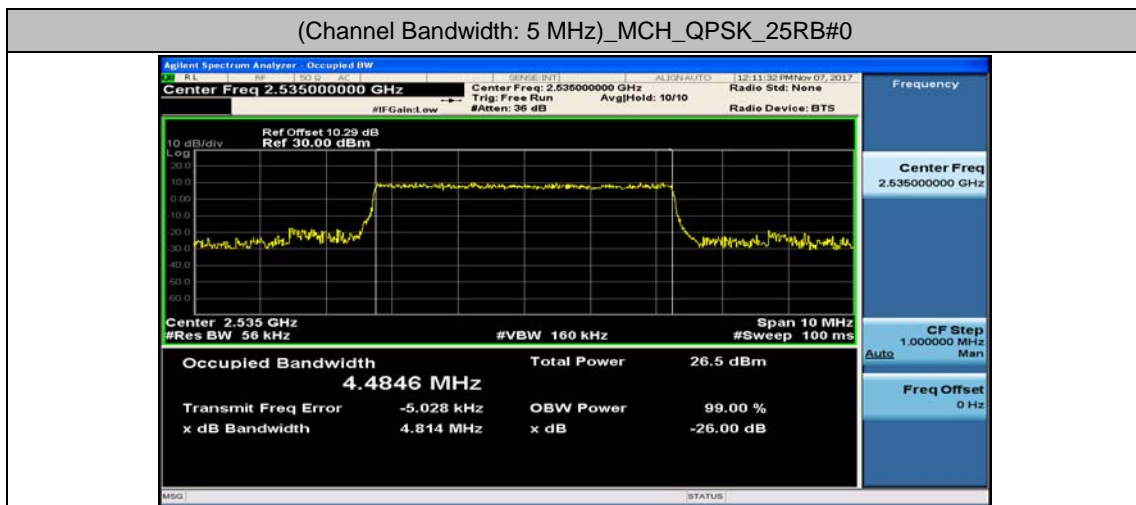

Channel Bandwidth: 20 MHz

Channel Bandwidth: 20 MHz						
Modulation	Channel	RB Configuration		Occupied Bandwidth (MHz)	26dB Bandwidth (MHz)	Verdict
		Size	Offset			
QPSK	LCH	100	0	17.883	18.63	PASS
	MCH	100	0	17.894	18.68	PASS
	HCH	100	0	17.895	18.71	PASS
16QAM	LCH	100	0	17.889	18.67	PASS
	MCH	100	0	17.898	18.69	PASS
	HCH	100	0	17.883	18.67	PASS

Test Graphs

Channel Bandwidth: 5 MHz