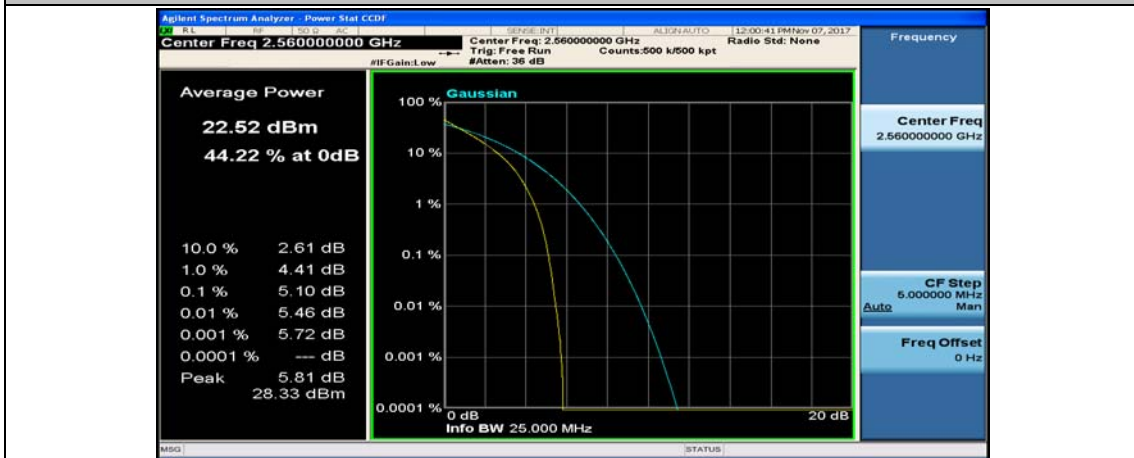

(Channel Bandwidth:20 MHz)_HCH_QPSK_1RB#0

(Channel Bandwidth:20 MHz)_HCH_QPSK_1RB#49

(Channel Bandwidth:20 MHz)_HCH_QPSK_1RB#99

(Channel Bandwidth:20 MHz)_HCH_QPSK_50RB#0

(Channel Bandwidth:20 MHz)_HCH_QPSK_50RB#25

(Channel Bandwidth:20 MHz)_HCH_QPSK_50RB#50

(Channel Bandwidth:20 MHz)_HCH_QPSK_100RB#0

(Channel Bandwidth:20 MHz)_LCH_16QAM_1RB#0

(Channel Bandwidth:20 MHz)_LCH_16QAM_1RB#49

(Channel Bandwidth:20 MHz)_LCH_16QAM_1RB#99