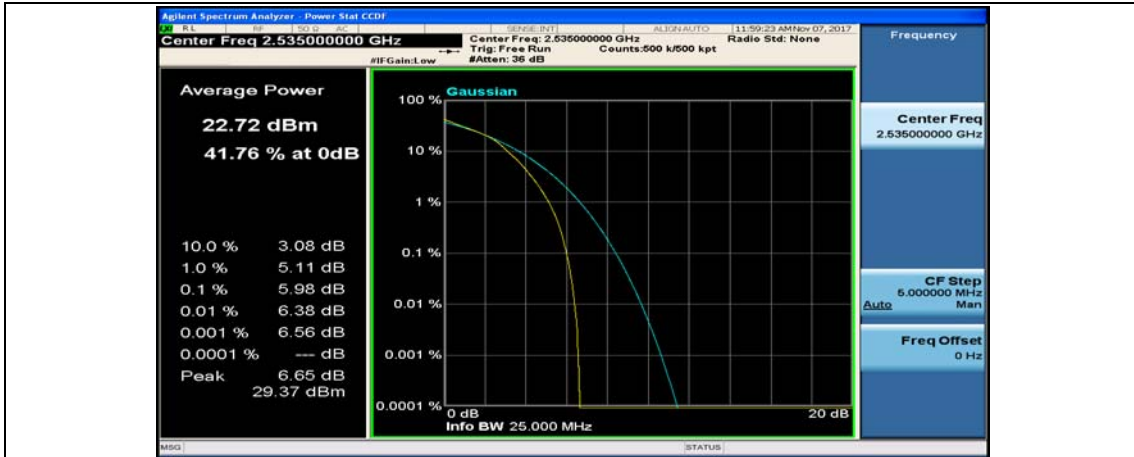

(Channel Bandwidth:20 MHz)_MCH_16QAM_1RB#49

(Channel Bandwidth:20 MHz)_MCH_16QAM_1RB#99

(Channel Bandwidth:20 MHz)_MCH_16QAM_50RB#0

(Channel Bandwidth:20 MHz)_MCH_16QAM_50RB#25

(Channel Bandwidth:20 MHz)_MCH_16QAM_50RB#50