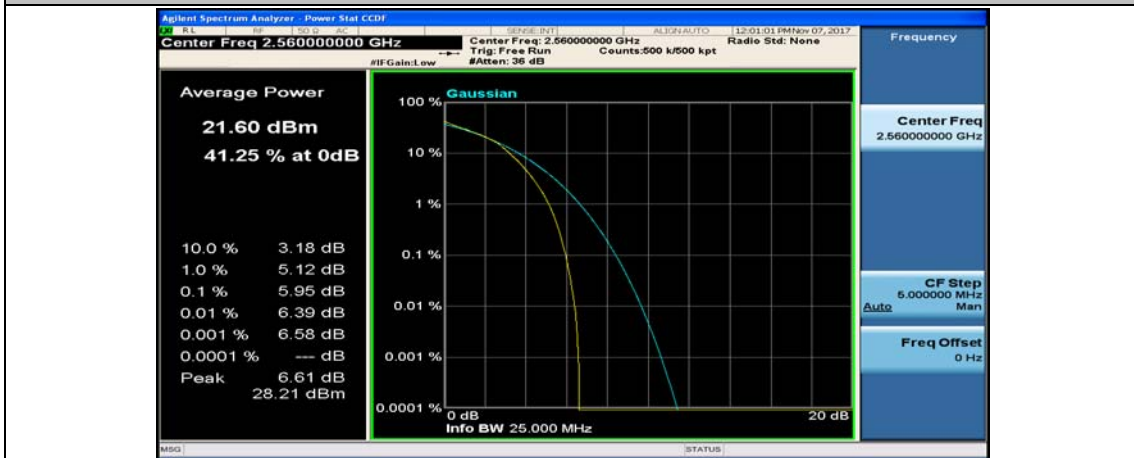

(Channel Bandwidth:20 MHz)_HCH_16QAM_50RB#0