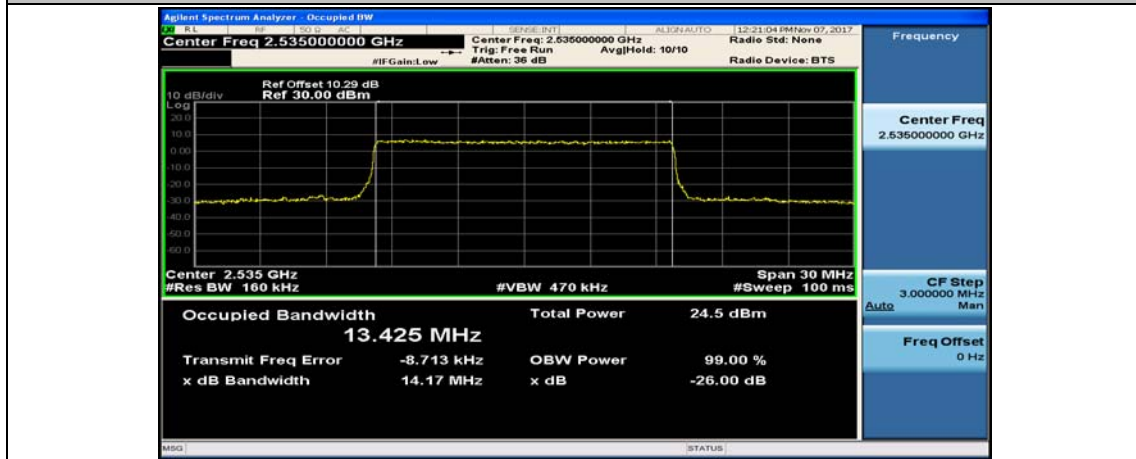

Channel Bandwidth: 15 MHz

(Channel Bandwidth:15 MHz)_LCH_16QAM_75RB#0

(Channel Bandwidth:15 MHz)_MCH_16QAM_75RB#0

(Channel Bandwidth:15 MHz)_HCH_16QAM_75RB#0

Channel Bandwidth: 20 MHz

(Channel Bandwidth:20 MHz)_LCH_QPSK_100RB#0