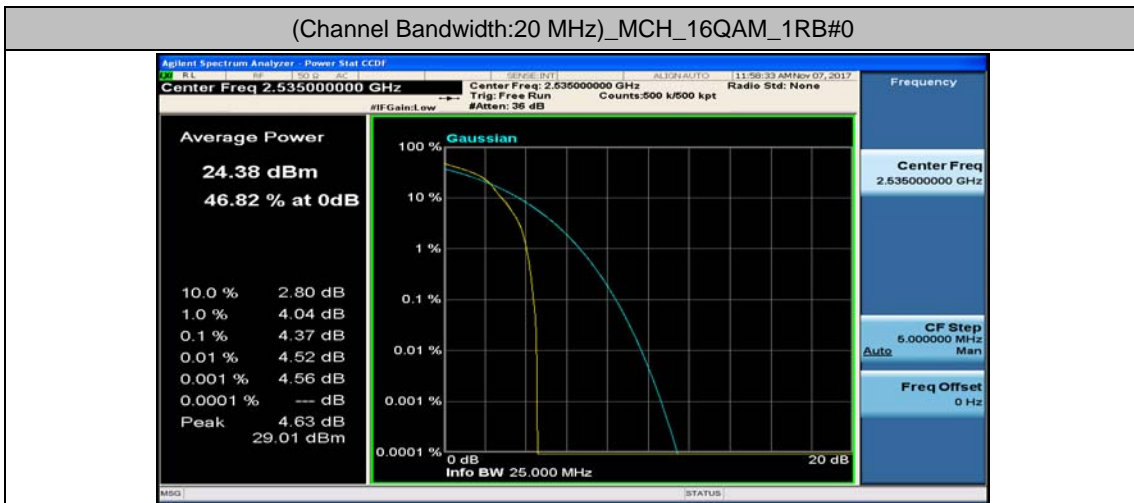

(Channel Bandwidth:20 MHz)_LCH_16QAM_50RB#0

(Channel Bandwidth:20 MHz)_LCH_16QAM_50RB#25

(Channel Bandwidth:20 MHz)_LCH_16QAM_50RB#50

(Channel Bandwidth:20 MHz)_LCH_16QAM_100RB#0

(Channel Bandwidth:20 MHz)_MCH_16QAM_1RB#0