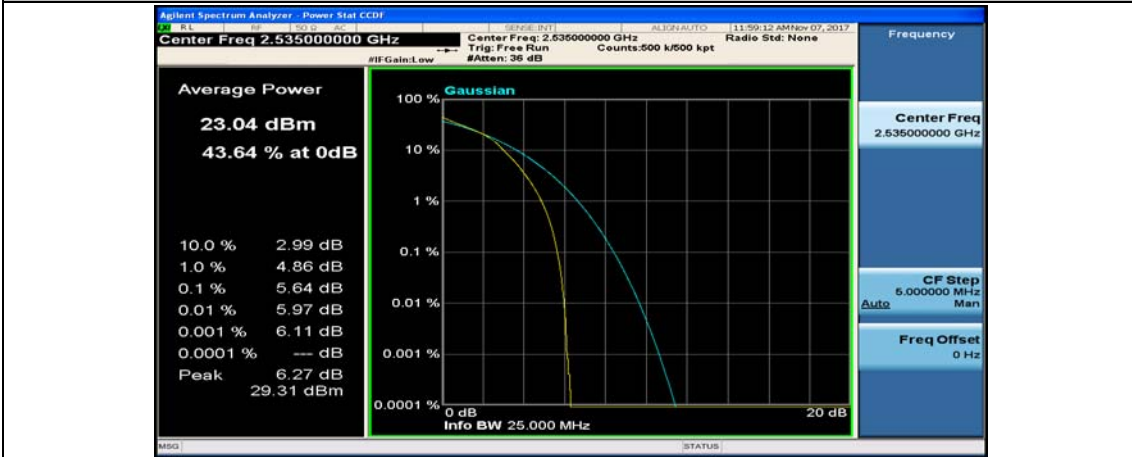

(Channel Bandwidth:20 MHz)_MCH_16QAM_50RB#0