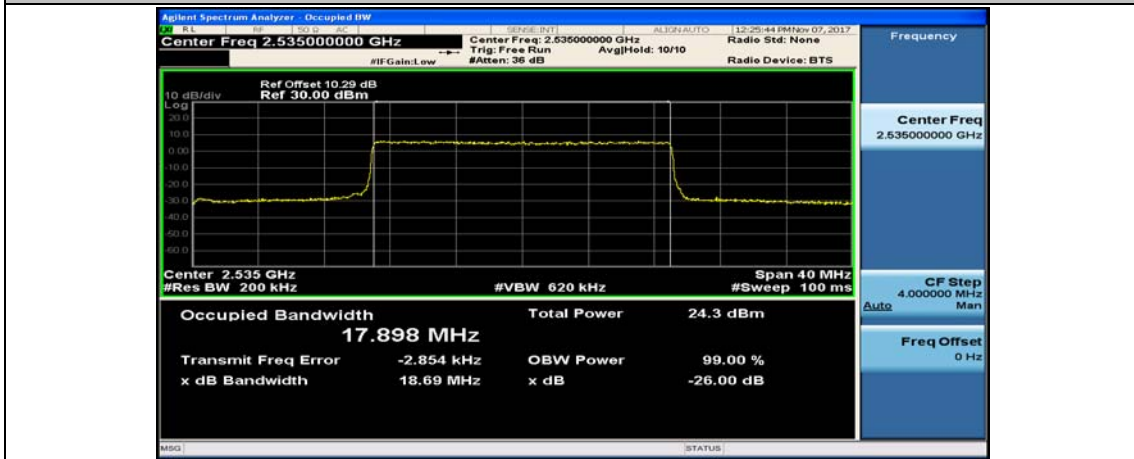

(Channel Bandwidth:20 MHz)_MCH_QPSK_100RB#0

(Channel Bandwidth:20 MHz)_HCH_QPSK_100RB#0

(Channel Bandwidth:20 MHz)_LCH_16QAM_100RB#0

(Channel Bandwidth:20 MHz)_MCH_16QAM_100RB#0

(Channel Bandwidth:20 MHz)_HCH_16QAM_100RB#0