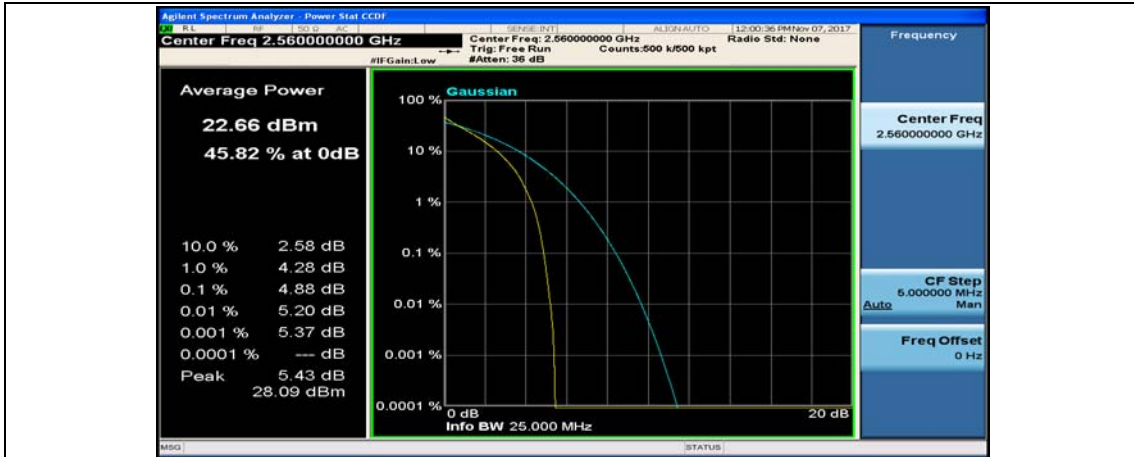

(Channel Bandwidth:20 MHz)_HCH_QPSK_1RB#0

(Channel Bandwidth:20 MHz)_HCH_QPSK_1RB#49

(Channel Bandwidth:20 MHz)_HCH_QPSK_1RB#99

(Channel Bandwidth:20 MHz)_HCH_QPSK_50RB#0

(Channel Bandwidth:20 MHz)_HCH_QPSK_50RB#25