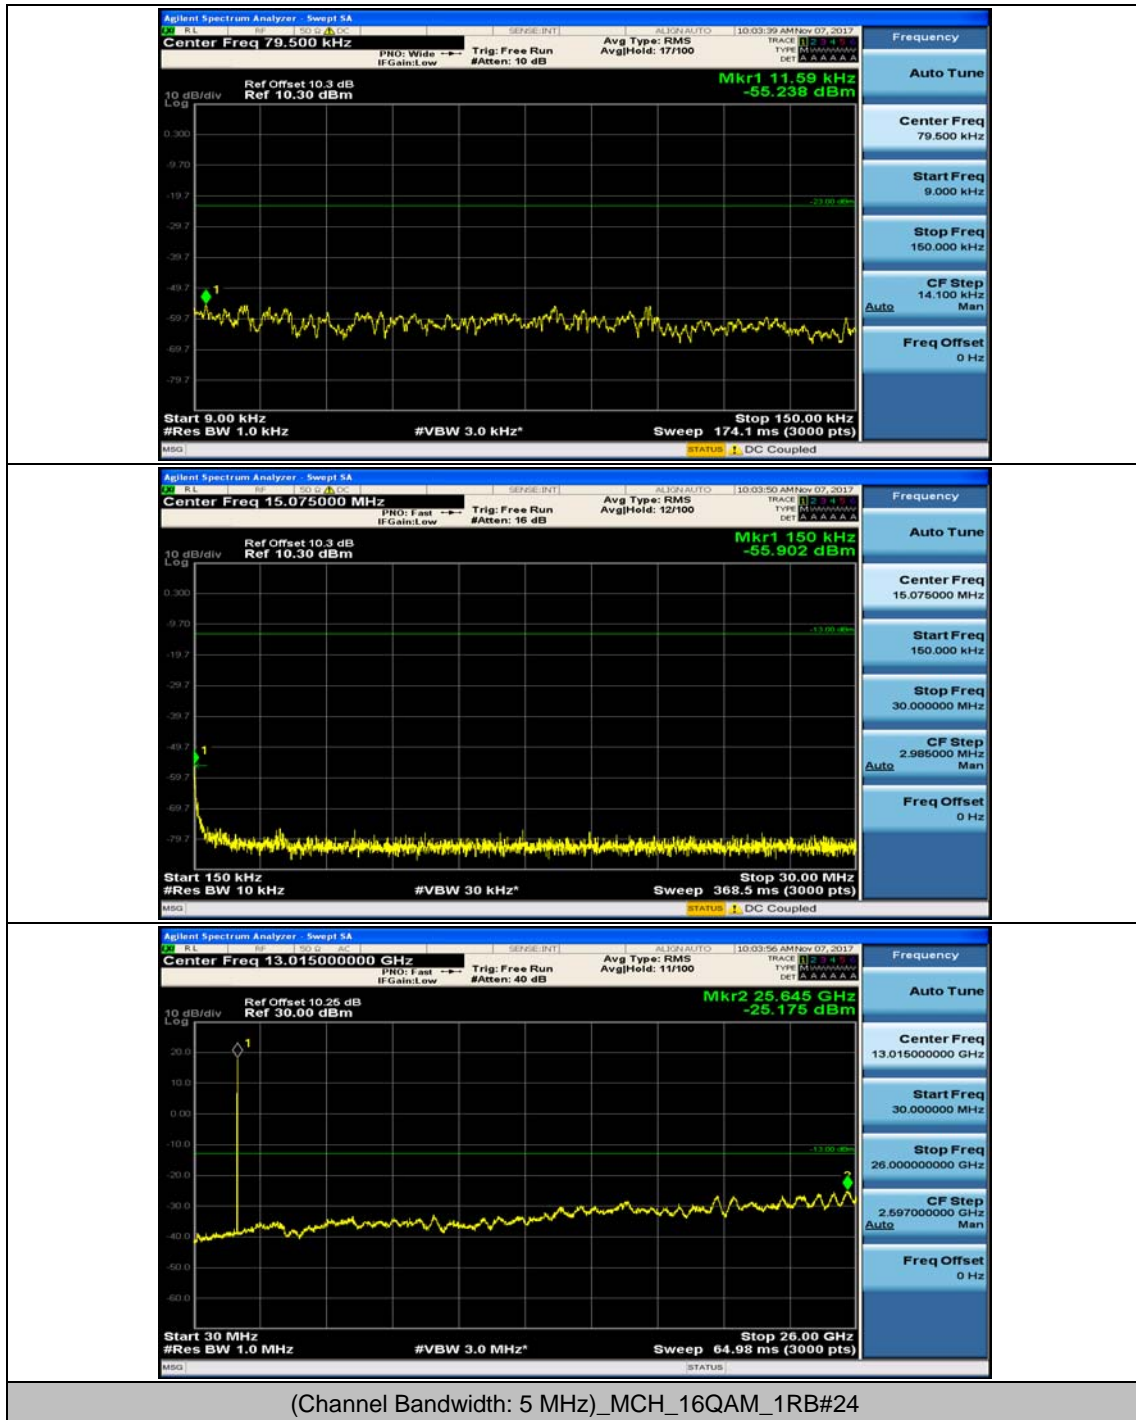

(Channel Bandwidth: 3 MHz)_LCH_16QAM_1RB#0

(Channel Bandwidth: 3 MHz)_MCH_16QAM_1RB#0

(Channel Bandwidth: 3 MHz)_HCH_16QAM_1RB#0

Channel Bandwidth: 5 MHz

(Channel Bandwidth: 5 MHz)_LCH_QPSK_1RB#0

(Channel Bandwidth: 5 MHz)_LCH_QPSK_1RB#12

(Channel Bandwidth: 5 MHz)_MCH_QPSK_1RB#0

(Channel Bandwidth: 5 MHz)_MCH_QPSK_1RB#24

(Channel Bandwidth: 5 MHz)_HCH_QPSK_1RB#0

(Channel Bandwidth: 5 MHz)_LCH_16QAM_1RB#0

(Channel Bandwidth: 5 MHz)_MCH_16QAM_1RB#0