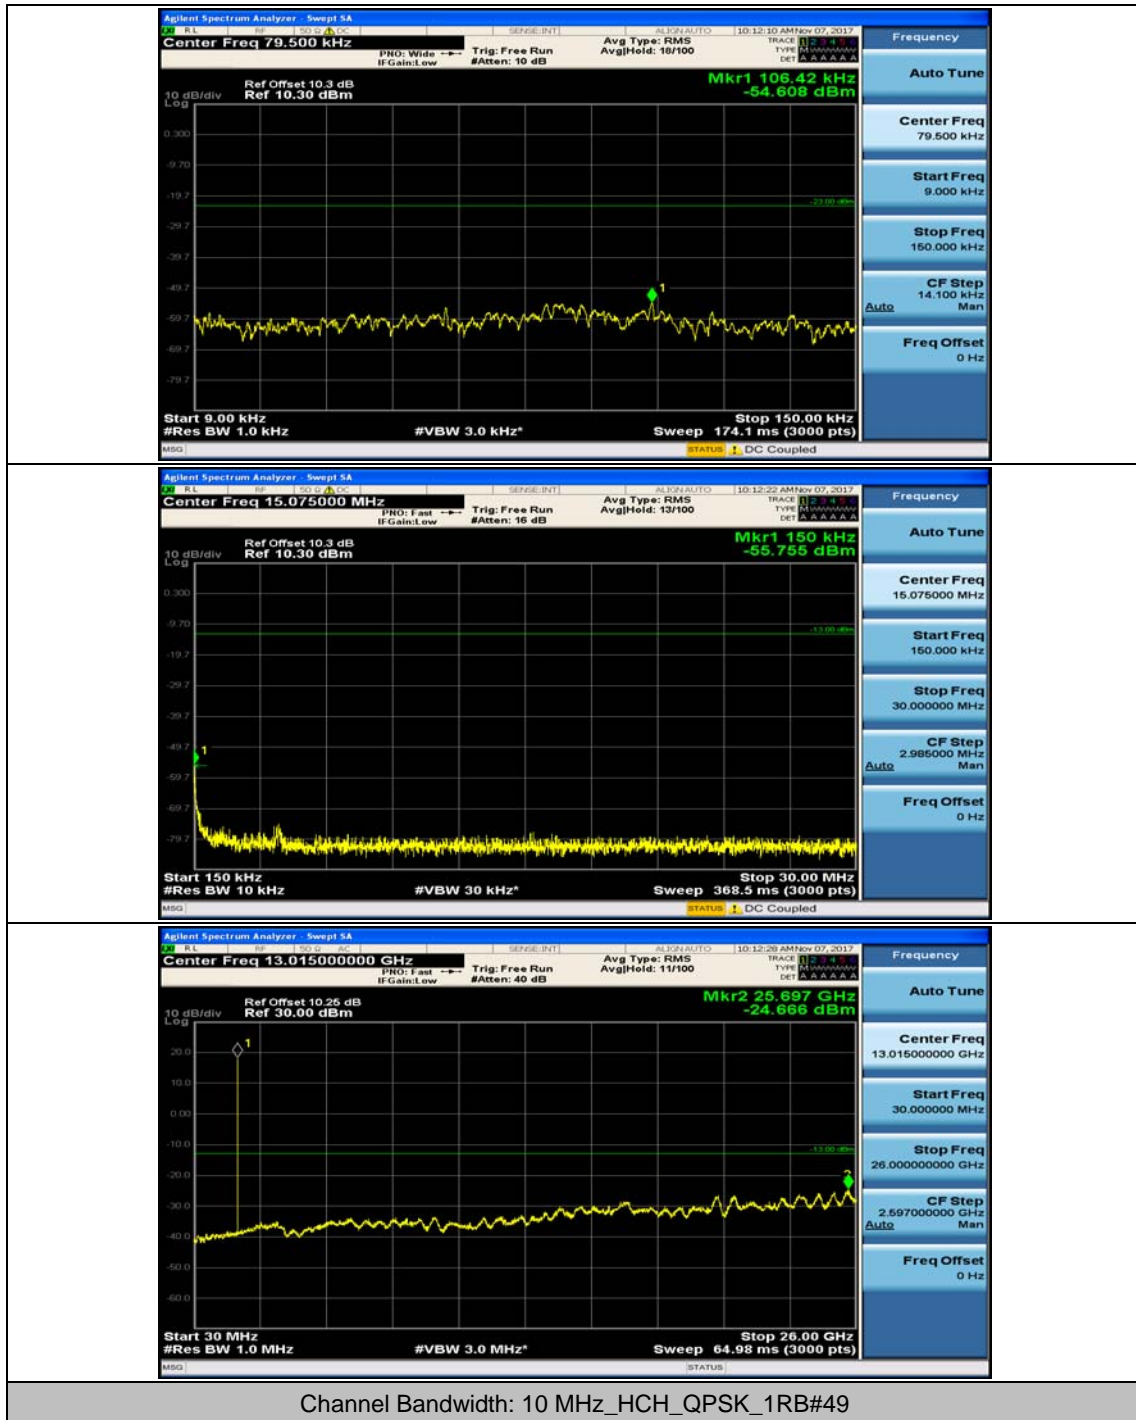

(Channel Bandwidth: 5 MHz)_MCH_QPSK_1RB#0

(Channel Bandwidth: 5 MHz)_MCH_QPSK_1RB#24

(Channel Bandwidth: 5 MHz)_HCH_QPSK_1RB#0

(Channel Bandwidth: 5 MHz)_LCH_16QAM_1RB#0

(Channel Bandwidth: 5 MHz)_MCH_16QAM_1RB#0

(Channel Bandwidth: 5 MHz)_HCH_16QAM_1RB#0

Channel Bandwidth: 10 MHz

Channel Bandwidth: 10 MHz_LCH_QPSK_1RB#0

Channel Bandwidth: 10 MHz_LCH_QPSK_1RB#24

Channel Bandwidth: 10 MHz_MCH_QPSK_1RB#0

Channel Bandwidth: 10 MHz_HCH_QPSK_1RB#0

Channel Bandwidth: 10 MHz_LCH_16QAM_1RB#0

Channel Bandwidth: 10 MHz_MCH_16QAM_1RB#0