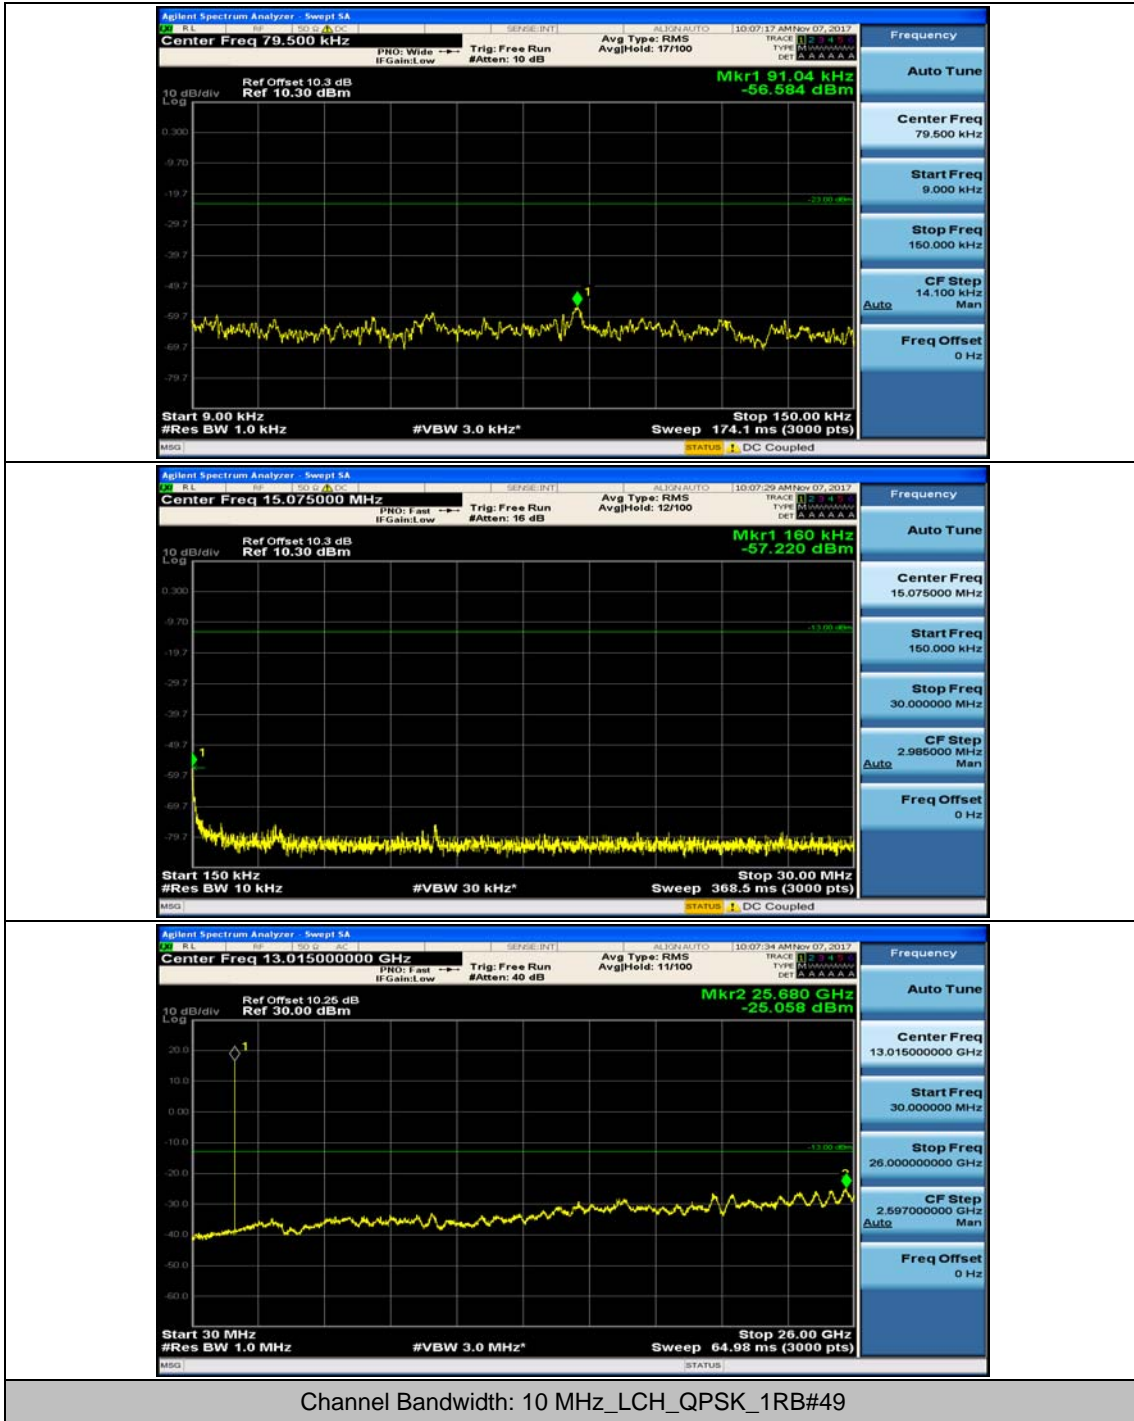

(Channel Bandwidth: 5 MHz)_MCH_QPSK_1RB#0

(Channel Bandwidth: 5 MHz)_MCH_QPSK_1RB#24

(Channel Bandwidth: 5 MHz)_HCH_QPSK_1RB#0

(Channel Bandwidth: 5 MHz)_LCH_16QAM_1RB#0

(Channel Bandwidth: 5 MHz)_MCH_16QAM_1RB#0

(Channel Bandwidth: 5 MHz)_HCH_16QAM_1RB#0

Channel Bandwidth: 10 MHz

Channel Bandwidth: 10 MHz_LCH_QPSK_1RB#0

Channel Bandwidth: 10 MHz_LCH_QPSK_1RB#24

Channel Bandwidth: 10 MHz_MCH_QPSK_1RB#0

Channel Bandwidth: 10 MHz_HCH_QPSK_1RB#0

Channel Bandwidth: 10 MHz_LCH_16QAM_1RB#0

Channel Bandwidth: 10 MHz_MCH_16QAM_1RB#0