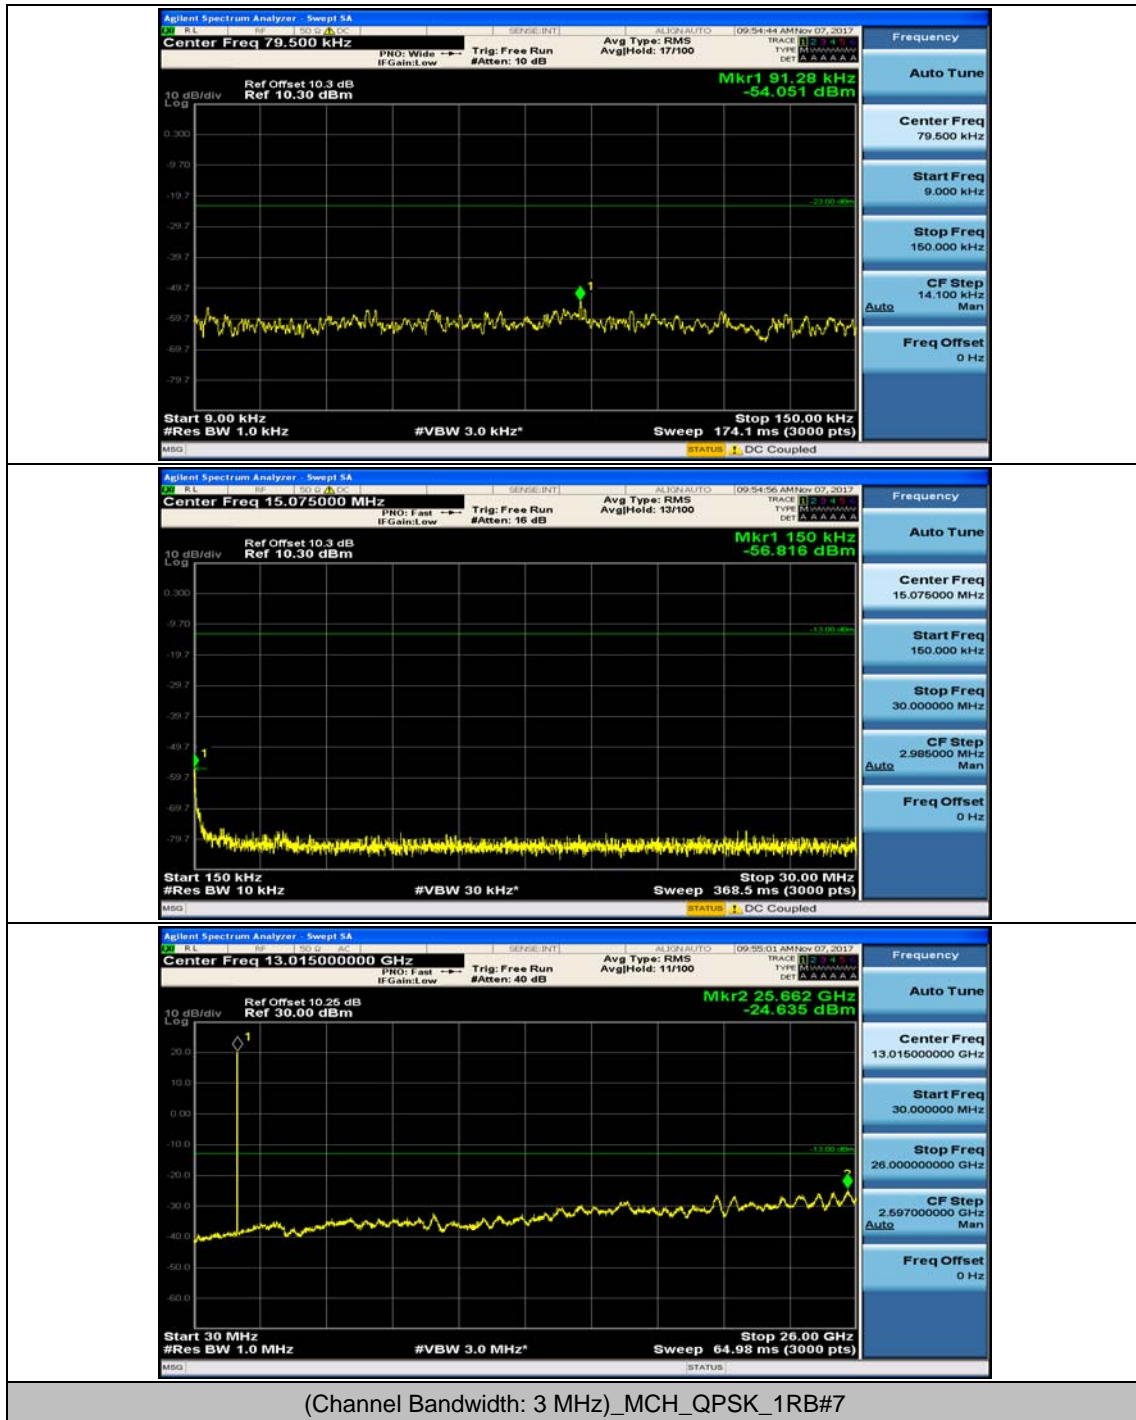

(Channel Bandwidth: 3 MHz)_LCH_QPSK_1RB#0

(Channel Bandwidth: 3 MHz)_LCH_QPSK_1RB#7

(Channel Bandwidth: 3 MHz)_MCH_QPSK_1RB#0

(Channel Bandwidth: 3 MHz)_HCH_QPSK_1RB#0

(Channel Bandwidth: 3 MHz)_HCH_QPSK_1RB#7

(Channel Bandwidth: 3 MHz)_LCH_16QAM_1RB#0

(Channel Bandwidth: 3 MHz)_MCH_16QAM_1RB#0

(Channel Bandwidth: 3 MHz)_HCH_16QAM_1RB#0

Channel Bandwidth: 5 MHz

(Channel Bandwidth: 5 MHz)_LCH_QPSK_1RB#0

(Channel Bandwidth: 5 MHz)_LCH_QPSK_1RB#12