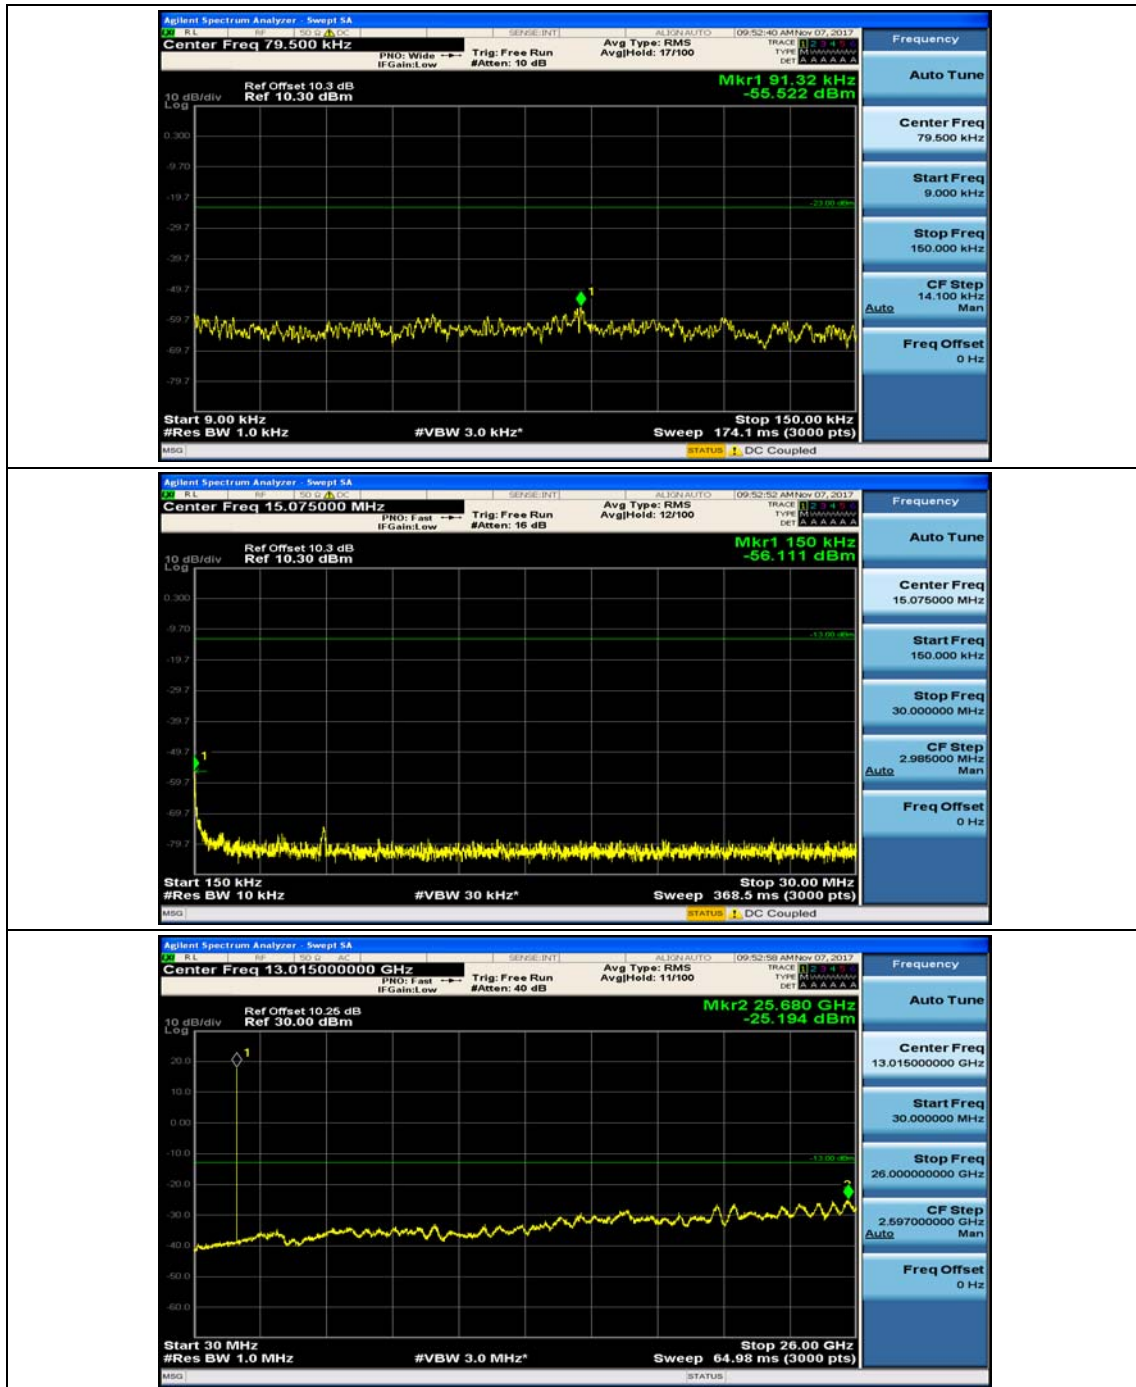

(Channel Bandwidth: 3 MHz)_LCH_QPSK_1RB#0

(Channel Bandwidth: 3 MHz)_LCH_QPSK_1RB#7

(Channel Bandwidth: 3 MHz)_MCH_QPSK_1RB#0

(Channel Bandwidth: 3 MHz)_HCH_QPSK_1RB#0

(Channel Bandwidth: 3 MHz)_HCH_QPSK_1RB#7

(Channel Bandwidth: 3 MHz)_LCH_16QAM_1RB#0

(Channel Bandwidth: 3 MHz)_MCH_16QAM_1RB#0

(Channel Bandwidth: 3 MHz)_HCH_16QAM_1RB#0

Channel Bandwidth: 5 MHz

(Channel Bandwidth: 5 MHz)_LCH_QPSK_1RB#0

(Channel Bandwidth: 5 MHz)_LCH_QPSK_1RB#12