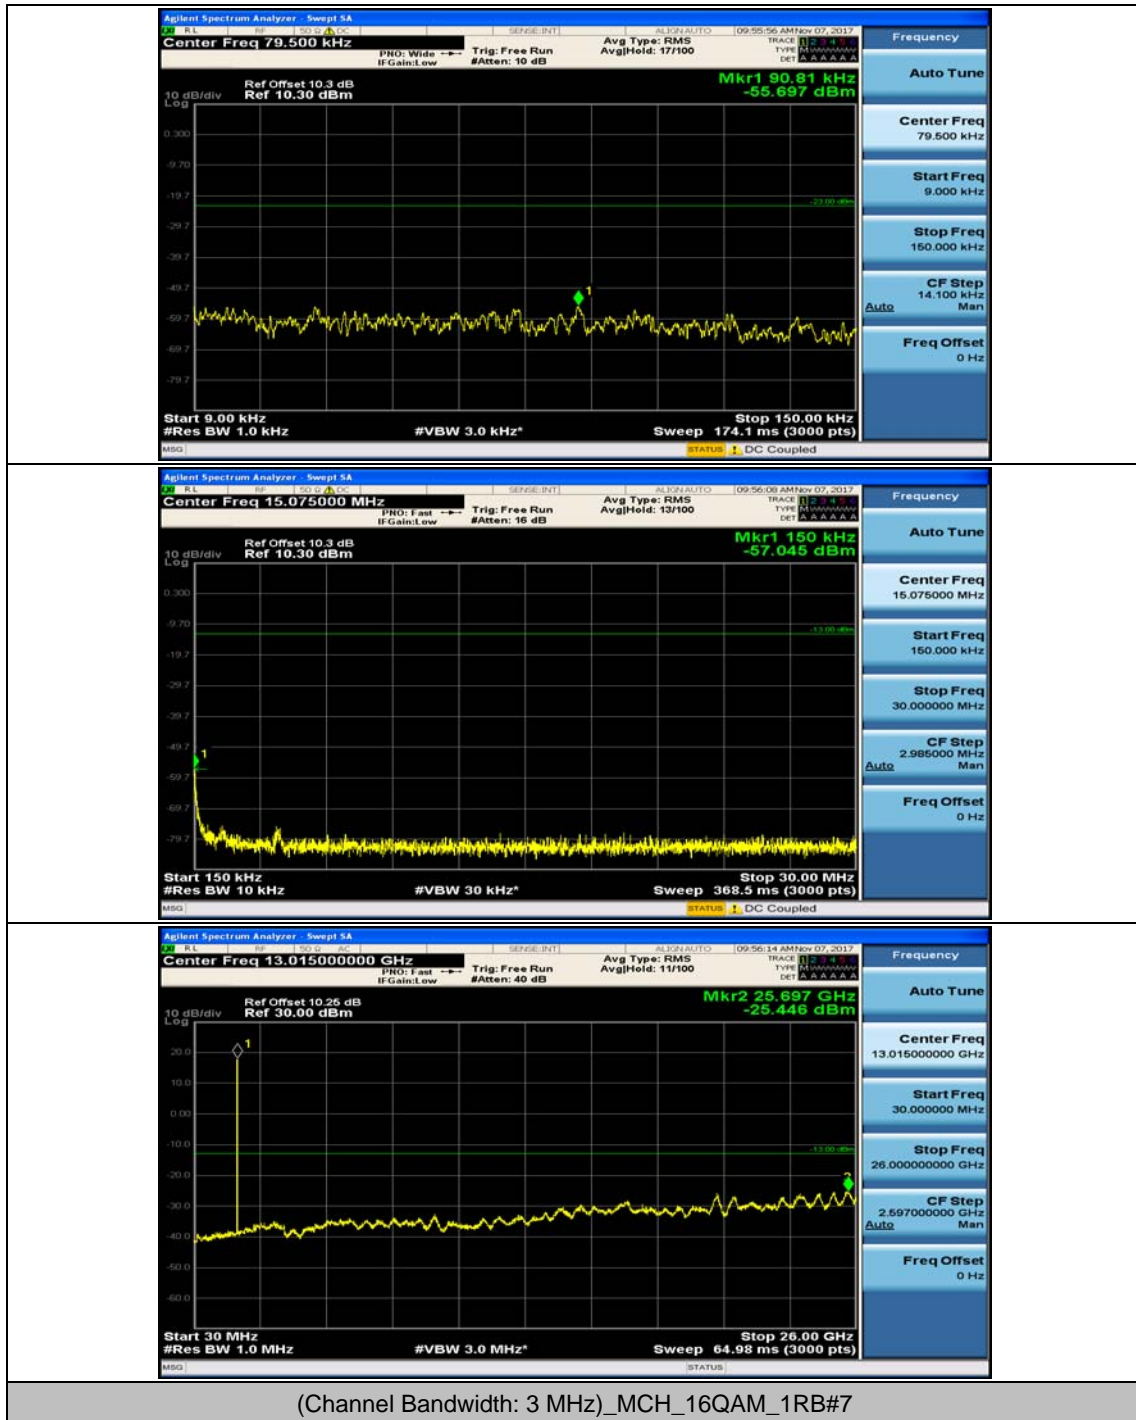

(Channel Bandwidth: 3 MHz)_LCH_QPSK_1RB#0

(Channel Bandwidth: 3 MHz)_LCH_QPSK_1RB#7

(Channel Bandwidth: 3 MHz)_MCH_QPSK_1RB#0

(Channel Bandwidth: 3 MHz)_HCH_QPSK_1RB#0

(Channel Bandwidth: 3 MHz)_HCH_QPSK_1RB#7

(Channel Bandwidth: 3 MHz)_LCH_16QAM_1RB#0

(Channel Bandwidth: 3 MHz)_MCH_16QAM_1RB#0

(Channel Bandwidth: 3 MHz)_HCH_16QAM_1RB#0

Channel Bandwidth: 5 MHz

(Channel Bandwidth: 5 MHz)_LCH_QPSK_1RB#0

(Channel Bandwidth: 5 MHz)_LCH_QPSK_1RB#12