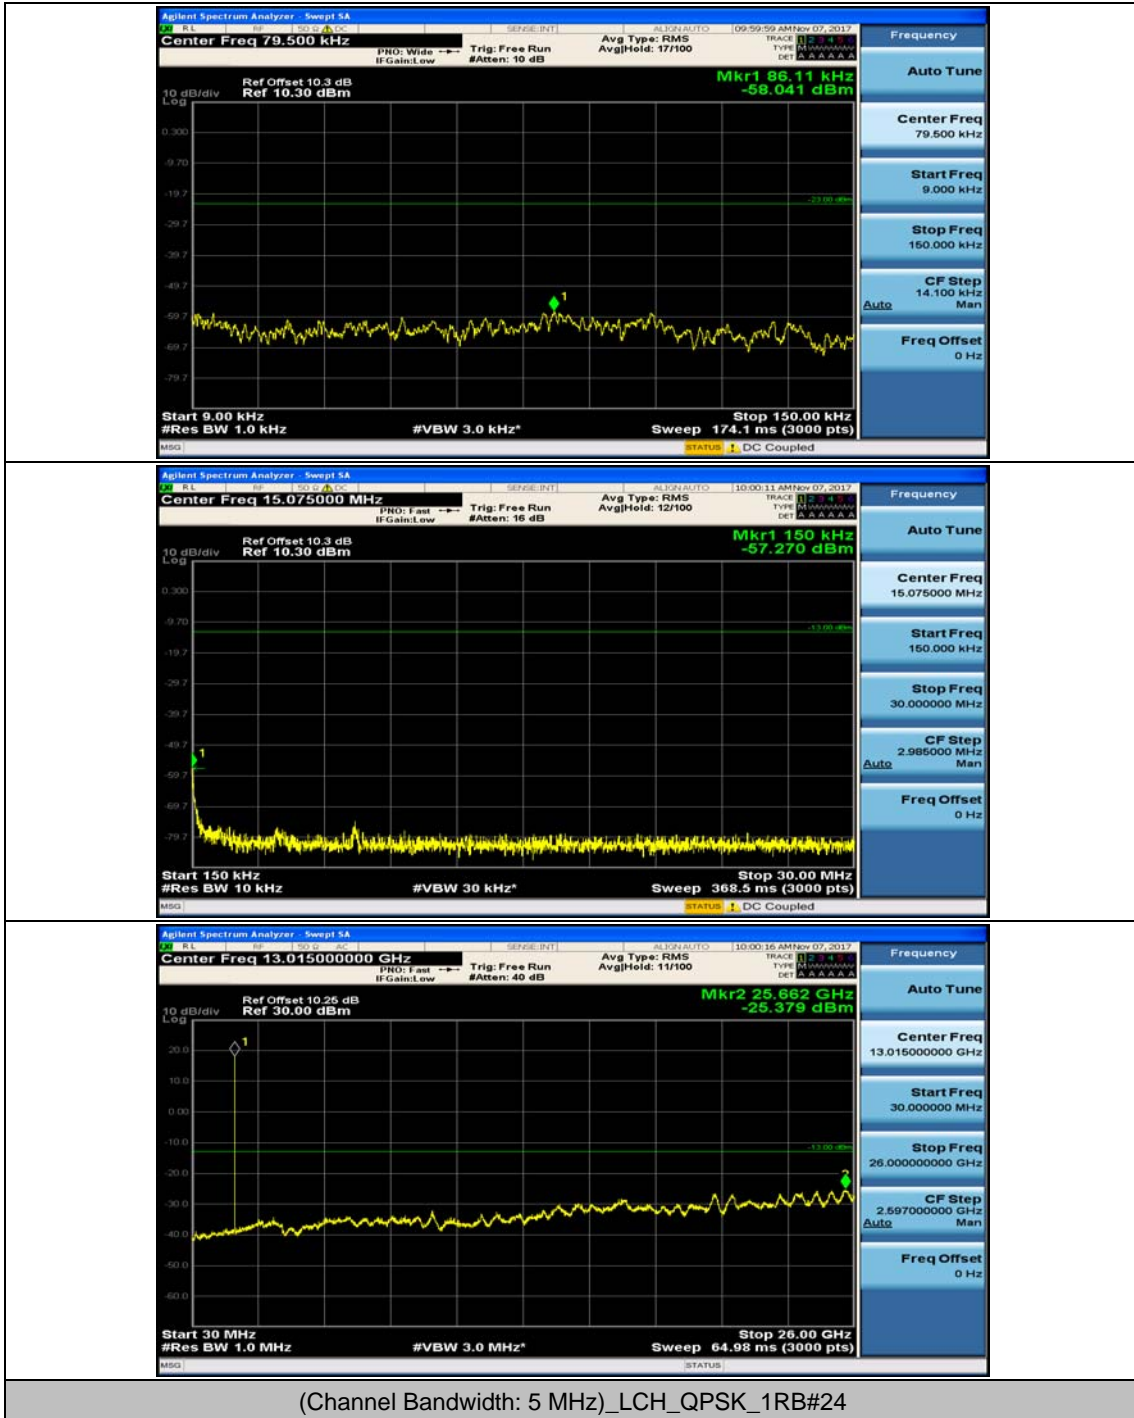

(Channel Bandwidth: 3 MHz)_LCH_QPSK_1RB#0

(Channel Bandwidth: 3 MHz)_LCH_QPSK_1RB#7

(Channel Bandwidth: 3 MHz)_MCH_QPSK_1RB#0

(Channel Bandwidth: 3 MHz)_HCH_QPSK_1RB#0

(Channel Bandwidth: 3 MHz)_HCH_QPSK_1RB#7

(Channel Bandwidth: 3 MHz)_LCH_16QAM_1RB#0

(Channel Bandwidth: 3 MHz)_MCH_16QAM_1RB#0

(Channel Bandwidth: 3 MHz)_HCH_16QAM_1RB#0

Channel Bandwidth: 5 MHz

(Channel Bandwidth: 5 MHz)_LCH_QPSK_1RB#0

(Channel Bandwidth: 5 MHz)_LCH_QPSK_1RB#12

(Channel Bandwidth: 5 MHz)_MCH_QPSK_1RB#0

(Channel Bandwidth: 5 MHz)_MCH_QPSK_1RB#24

(Channel Bandwidth: 5 MHz)_HCH_QPSK_1RB#0

(Channel Bandwidth: 5 MHz)_LCH_16QAM_1RB#0

(Channel Bandwidth: 5 MHz)_MCH_16QAM_1RB#0