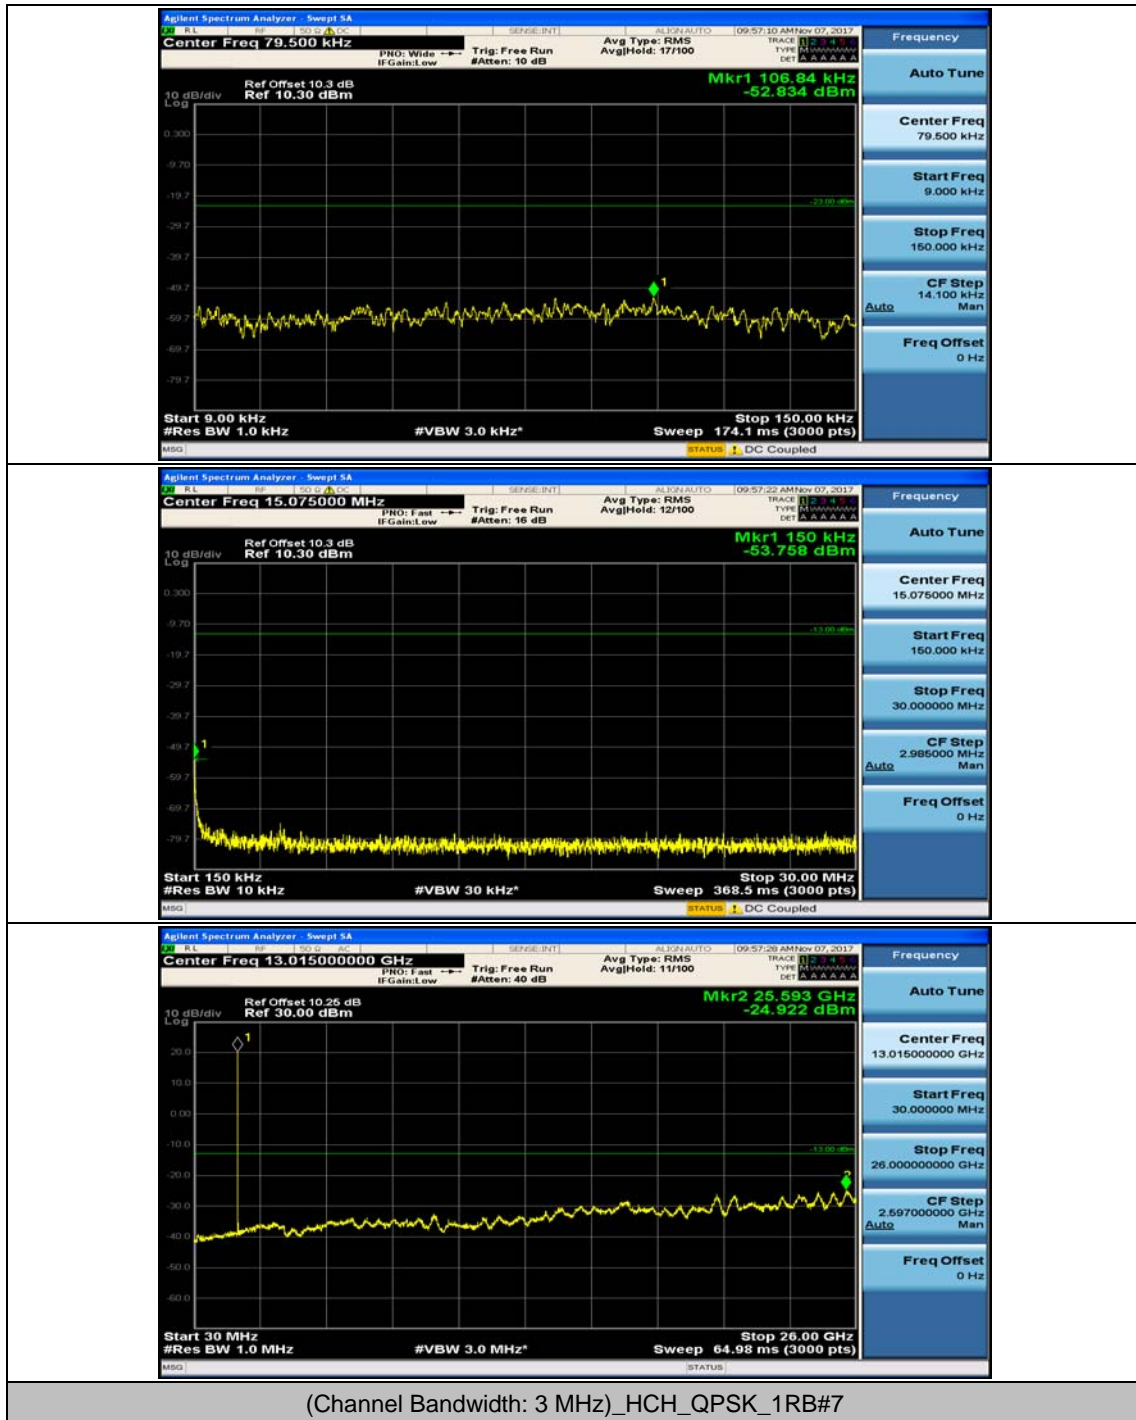

(Channel Bandwidth: 3 MHz)_LCH_QPSK_1RB#0

(Channel Bandwidth: 3 MHz)_LCH_QPSK_1RB#7

(Channel Bandwidth: 3 MHz)_MCH_QPSK_1RB#0

(Channel Bandwidth: 3 MHz)_HCH_QPSK_1RB#0

(Channel Bandwidth: 3 MHz)_HCH_QPSK_1RB#7

(Channel Bandwidth: 3 MHz)_LCH_16QAM_1RB#0

(Channel Bandwidth: 3 MHz)_MCH_16QAM_1RB#0

(Channel Bandwidth: 3 MHz)_HCH_16QAM_1RB#0

Channel Bandwidth: 5 MHz

(Channel Bandwidth: 5 MHz)_LCH_QPSK_1RB#0

(Channel Bandwidth: 5 MHz)_LCH_QPSK_1RB#12