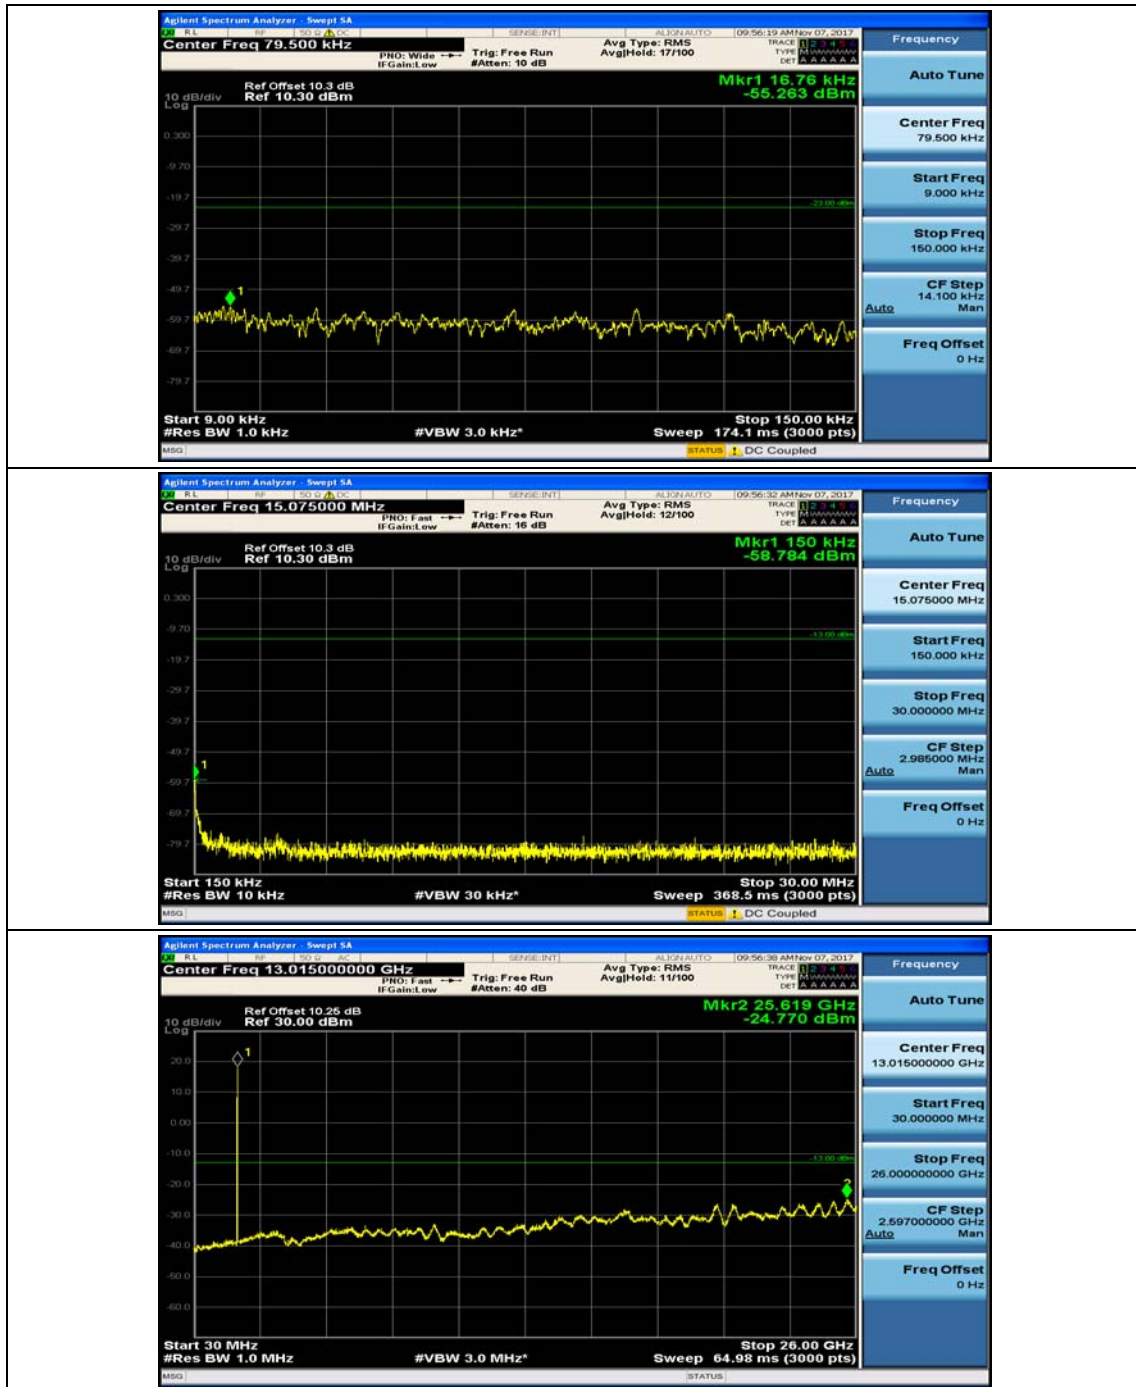

(Channel Bandwidth: 3 MHz)_LCH_QPSK_1RB#0

(Channel Bandwidth: 3 MHz)_LCH_QPSK_1RB#7

(Channel Bandwidth: 3 MHz)_MCH_QPSK_1RB#0

(Channel Bandwidth: 3 MHz)_HCH_QPSK_1RB#0

(Channel Bandwidth: 3 MHz)_HCH_QPSK_1RB#7

(Channel Bandwidth: 3 MHz)_LCH_16QAM_1RB#0

(Channel Bandwidth: 3 MHz)_MCH_16QAM_1RB#0

(Channel Bandwidth: 3 MHz)_HCH_16QAM_1RB#0

Channel Bandwidth: 5 MHz

(Channel Bandwidth: 5 MHz)_LCH_QPSK_1RB#0

(Channel Bandwidth: 5 MHz)_LCH_QPSK_1RB#12