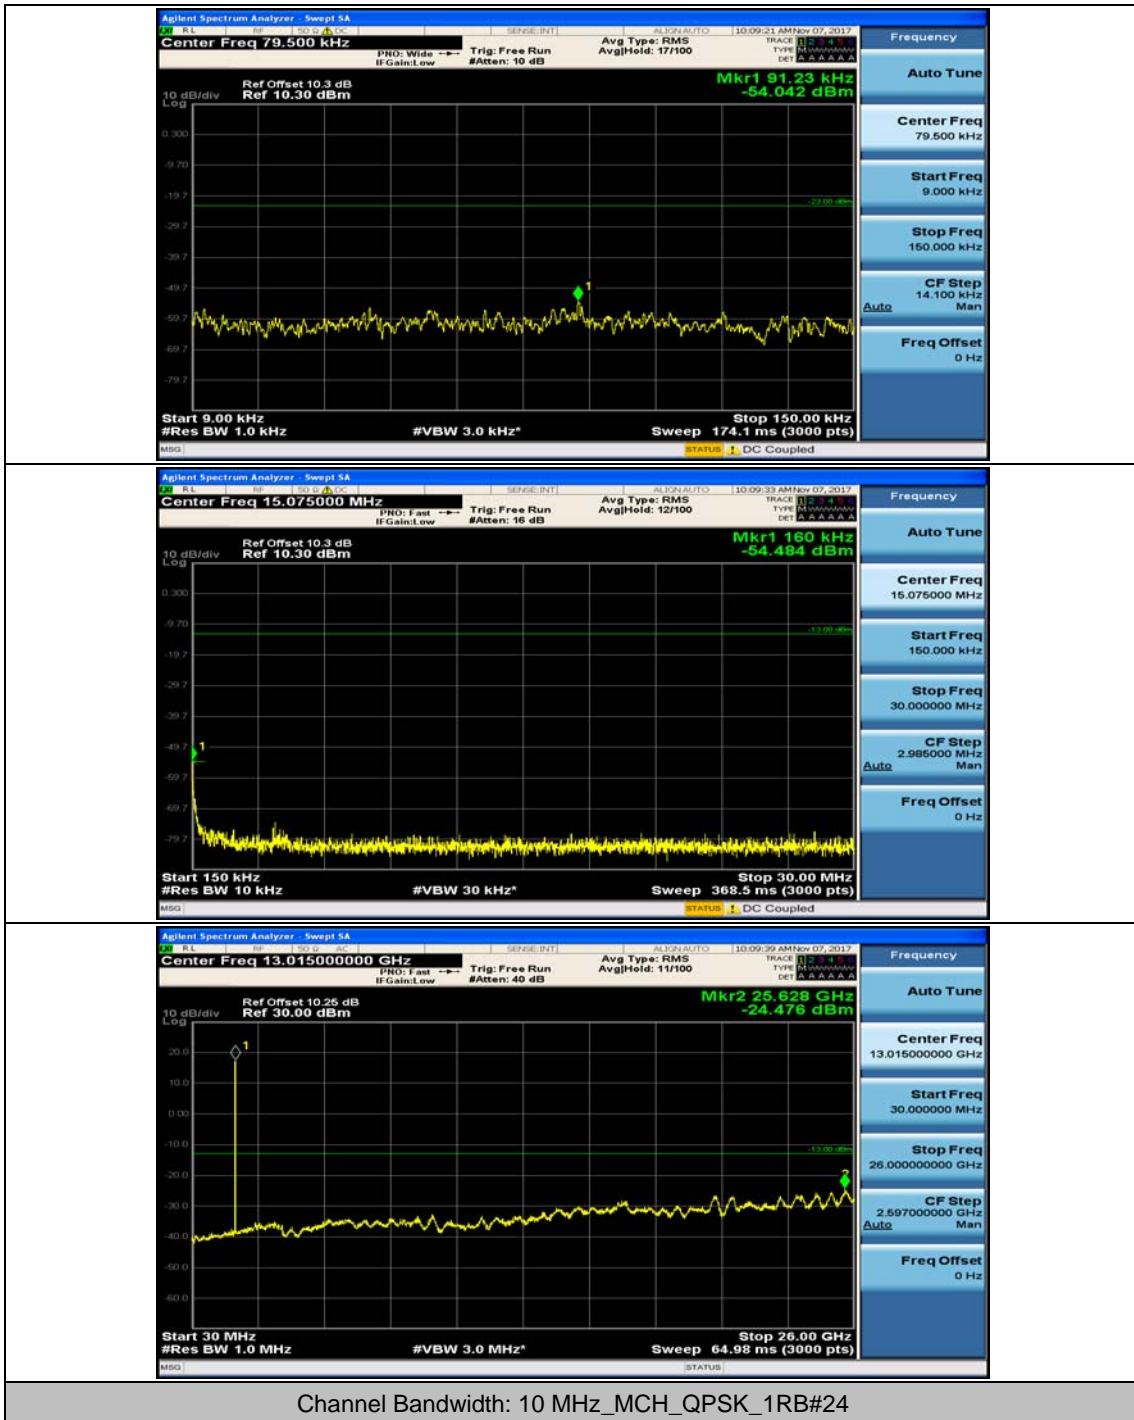

(Channel Bandwidth: 5 MHz)_MCH_QPSK_1RB#0

(Channel Bandwidth: 5 MHz)_MCH_QPSK_1RB#24

(Channel Bandwidth: 5 MHz)_HCH_QPSK_1RB#0

(Channel Bandwidth: 5 MHz)_LCH_16QAM_1RB#0

(Channel Bandwidth: 5 MHz)_MCH_16QAM_1RB#0

(Channel Bandwidth: 5 MHz)_HCH_16QAM_1RB#0

Channel Bandwidth: 10 MHz

Channel Bandwidth: 10 MHz_LCH_QPSK_1RB#0

Channel Bandwidth: 10 MHz_LCH_QPSK_1RB#24

Channel Bandwidth: 10 MHz_MCH_QPSK_1RB#0

Channel Bandwidth: 10 MHz_HCH_QPSK_1RB#0

Channel Bandwidth: 10 MHz_LCH_16QAM_1RB#0

Channel Bandwidth: 10 MHz_MCH_16QAM_1RB#0