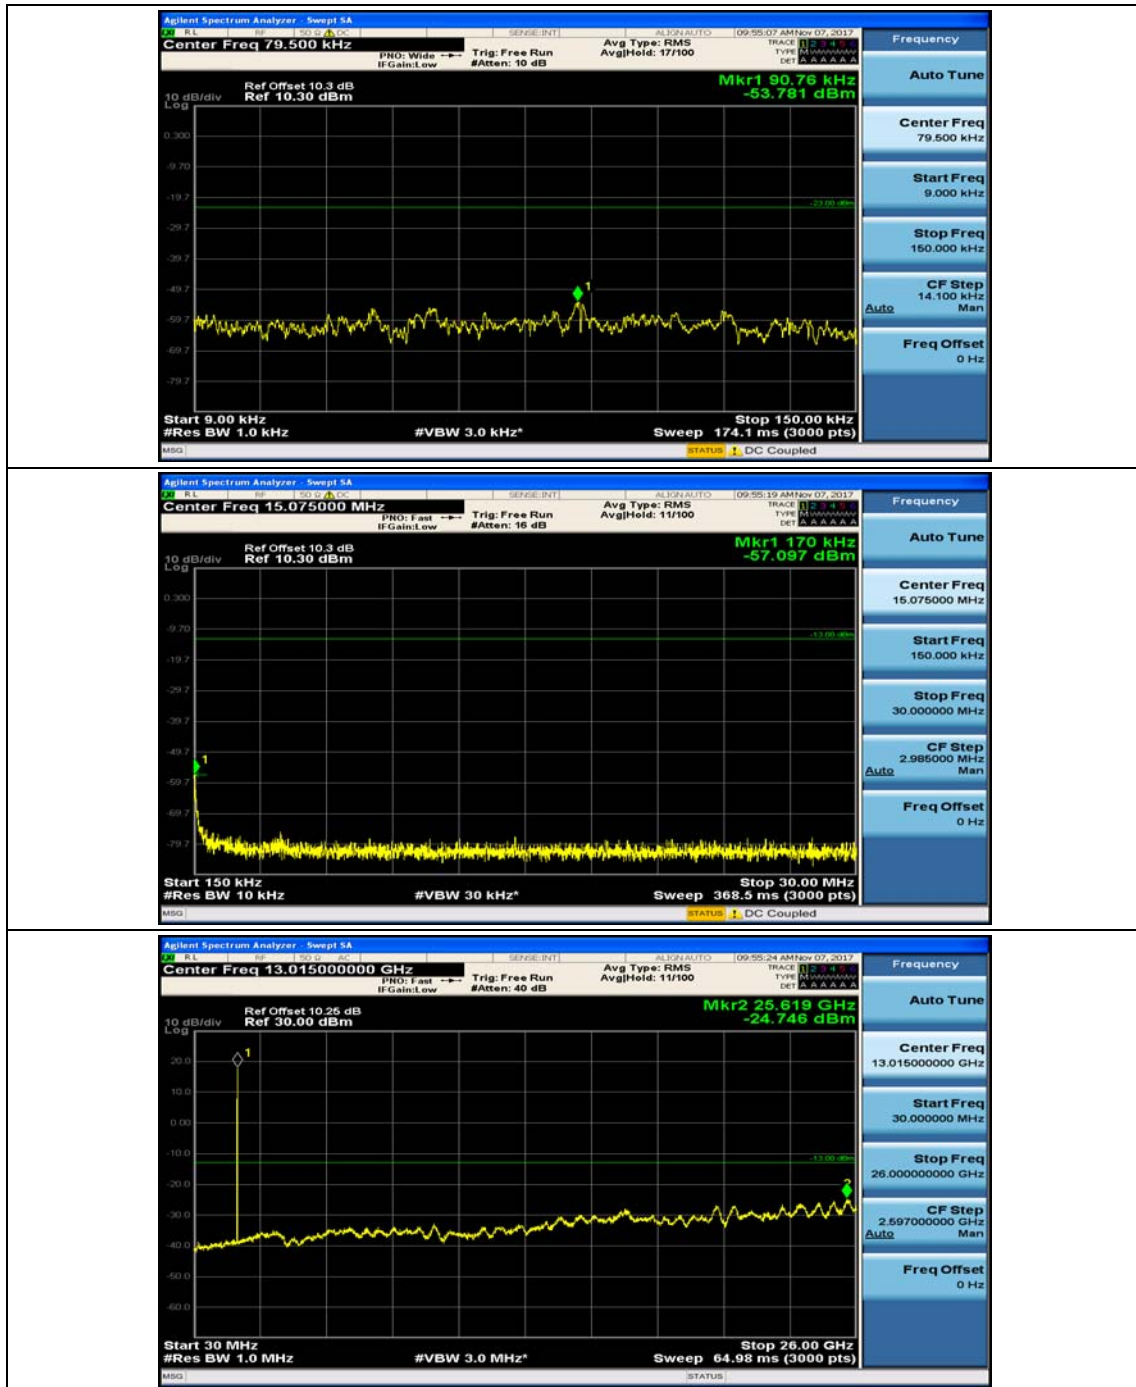

(Channel Bandwidth: 3 MHz)_LCH_QPSK_1RB#0

(Channel Bandwidth: 3 MHz)_LCH_QPSK_1RB#7

(Channel Bandwidth: 3 MHz)_MCH_QPSK_1RB#0

(Channel Bandwidth: 3 MHz)_HCH_QPSK_1RB#0

(Channel Bandwidth: 3 MHz)_HCH_QPSK_1RB#7

(Channel Bandwidth: 3 MHz)_LCH_16QAM_1RB#0

(Channel Bandwidth: 3 MHz)_MCH_16QAM_1RB#0

(Channel Bandwidth: 3 MHz)_HCH_16QAM_1RB#0

Channel Bandwidth: 5 MHz

(Channel Bandwidth: 5 MHz)_LCH_QPSK_1RB#0

(Channel Bandwidth: 5 MHz)_LCH_QPSK_1RB#12