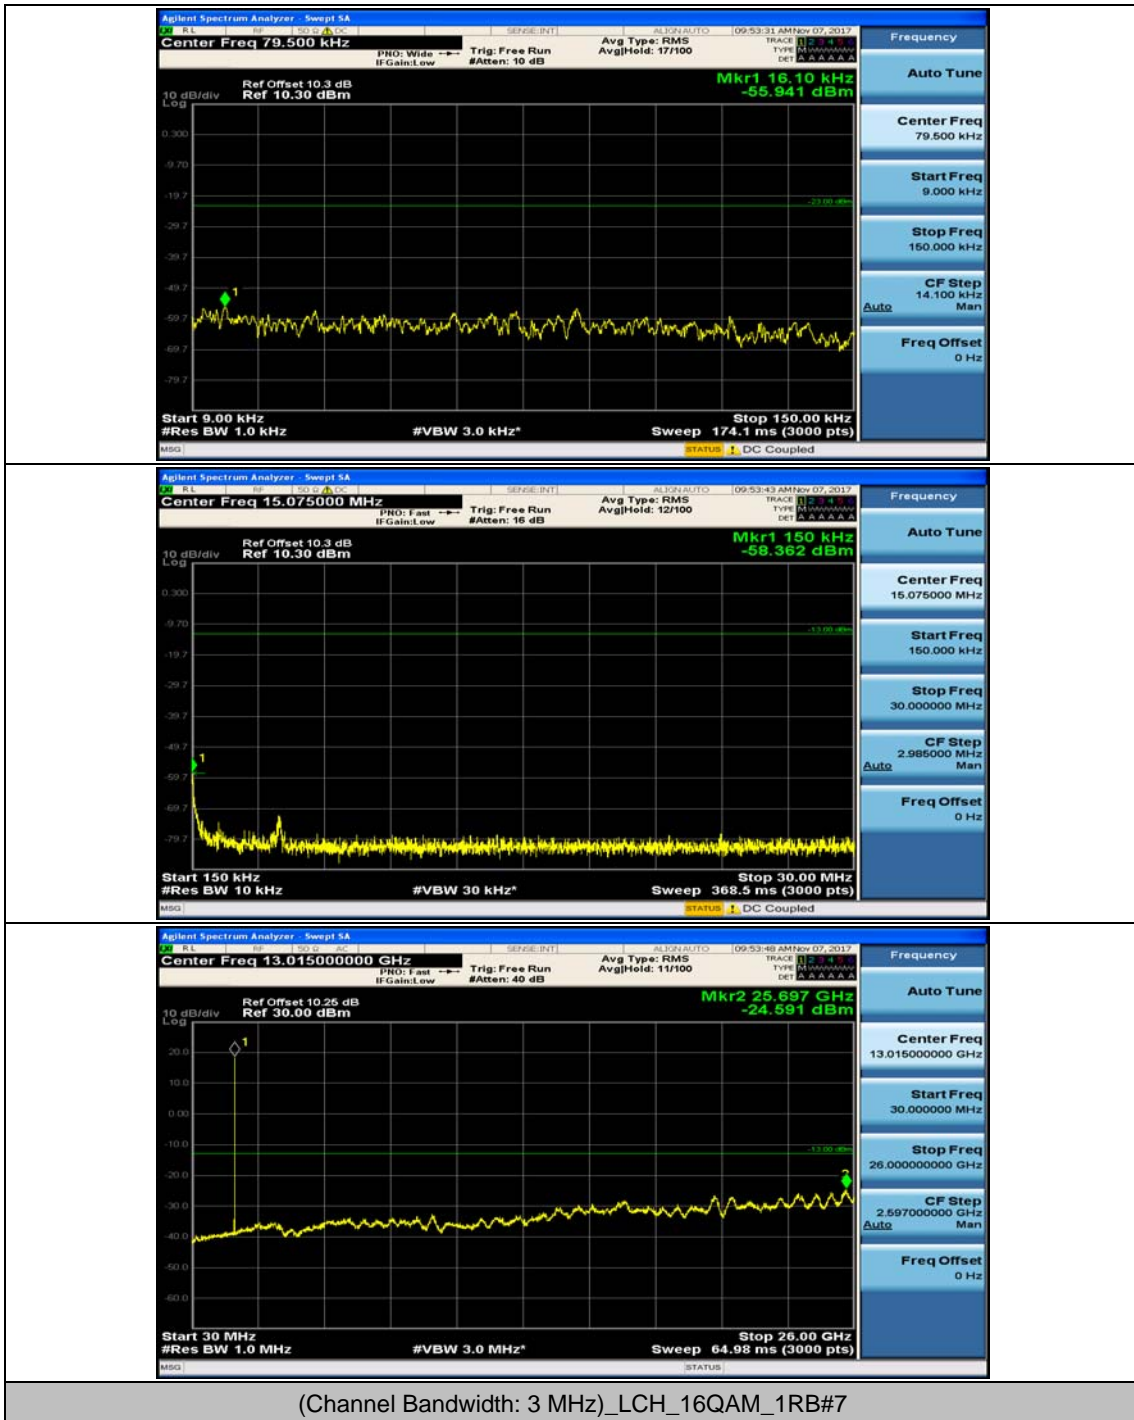

(Channel Bandwidth: 3 MHz)_LCH_QPSK_1RB#0

(Channel Bandwidth: 3 MHz)_LCH_QPSK_1RB#7

(Channel Bandwidth: 3 MHz)_MCH_QPSK_1RB#0

(Channel Bandwidth: 3 MHz)_HCH_QPSK_1RB#0

(Channel Bandwidth: 3 MHz)_HCH_QPSK_1RB#7

(Channel Bandwidth: 3 MHz)_LCH_16QAM_1RB#0

(Channel Bandwidth: 3 MHz)_MCH_16QAM_1RB#0

(Channel Bandwidth: 3 MHz)_HCH_16QAM_1RB#0

Channel Bandwidth: 5 MHz

(Channel Bandwidth: 5 MHz)_LCH_QPSK_1RB#0

(Channel Bandwidth: 5 MHz)_LCH_QPSK_1RB#12