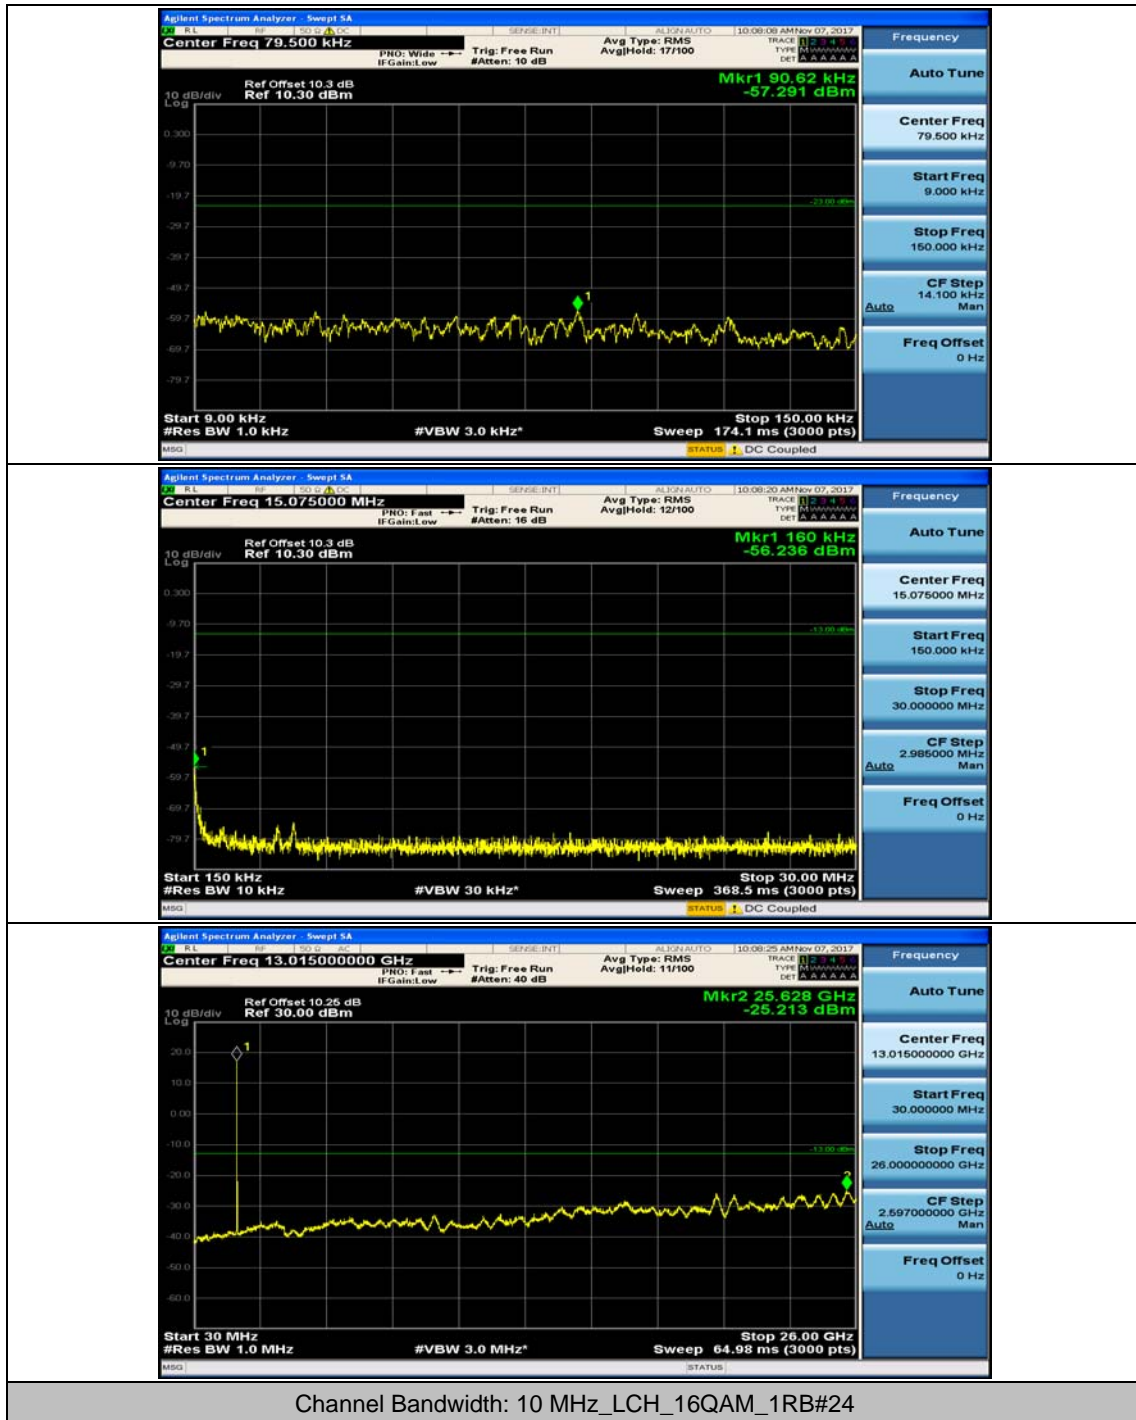

(Channel Bandwidth: 5 MHz)_MCH_QPSK_1RB#0

(Channel Bandwidth: 5 MHz)_MCH_QPSK_1RB#24

(Channel Bandwidth: 5 MHz)_HCH_QPSK_1RB#0

(Channel Bandwidth: 5 MHz)_LCH_16QAM_1RB#0

(Channel Bandwidth: 5 MHz)_MCH_16QAM_1RB#0

(Channel Bandwidth: 5 MHz)_HCH_16QAM_1RB#0

Channel Bandwidth: 10 MHz

Channel Bandwidth: 10 MHz_LCH_QPSK_1RB#0

Channel Bandwidth: 10 MHz_LCH_QPSK_1RB#24

Channel Bandwidth: 10 MHz_MCH_QPSK_1RB#0

Channel Bandwidth: 10 MHz_HCH_QPSK_1RB#0

Channel Bandwidth: 10 MHz_LCH_16QAM_1RB#0

Channel Bandwidth: 10 MHz_MCH_16QAM_1RB#0