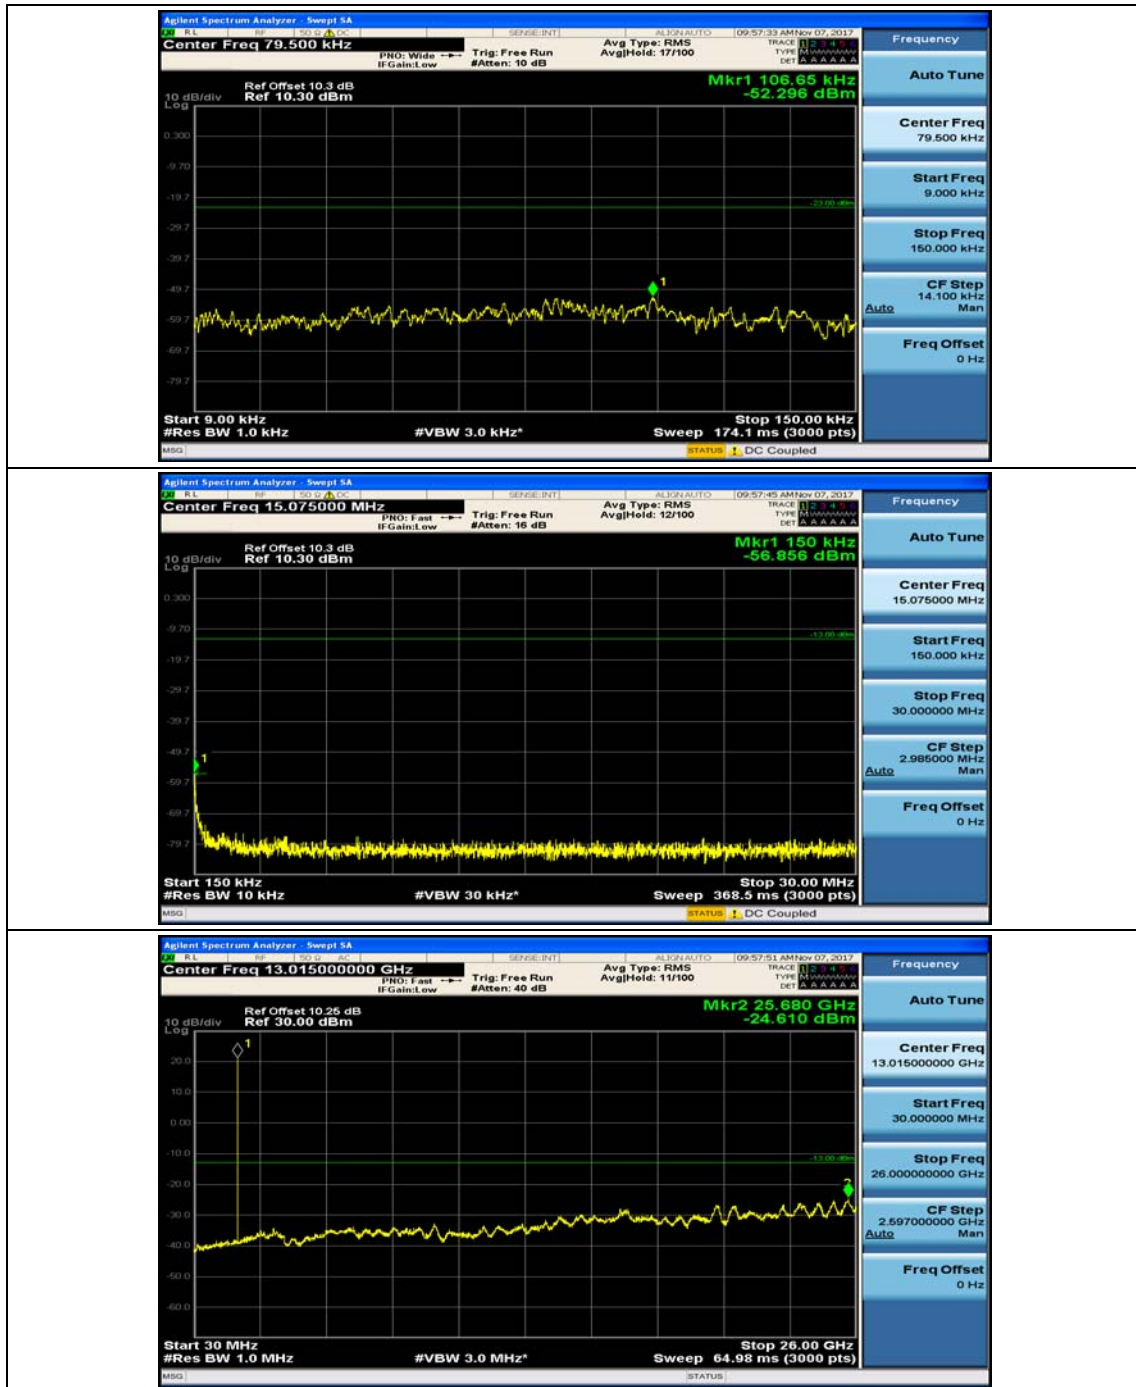

(Channel Bandwidth: 3 MHz)_LCH_QPSK_1RB#0

(Channel Bandwidth: 3 MHz)_LCH_QPSK_1RB#7

(Channel Bandwidth: 3 MHz)_MCH_QPSK_1RB#0

(Channel Bandwidth: 3 MHz)_HCH_QPSK_1RB#0

(Channel Bandwidth: 3 MHz)_HCH_QPSK_1RB#7

(Channel Bandwidth: 3 MHz)_LCH_16QAM_1RB#0

(Channel Bandwidth: 3 MHz)_MCH_16QAM_1RB#0

(Channel Bandwidth: 3 MHz)_HCH_16QAM_1RB#0

Channel Bandwidth: 5 MHz

(Channel Bandwidth: 5 MHz)_LCH_QPSK_1RB#0

(Channel Bandwidth: 5 MHz)_LCH_QPSK_1RB#12