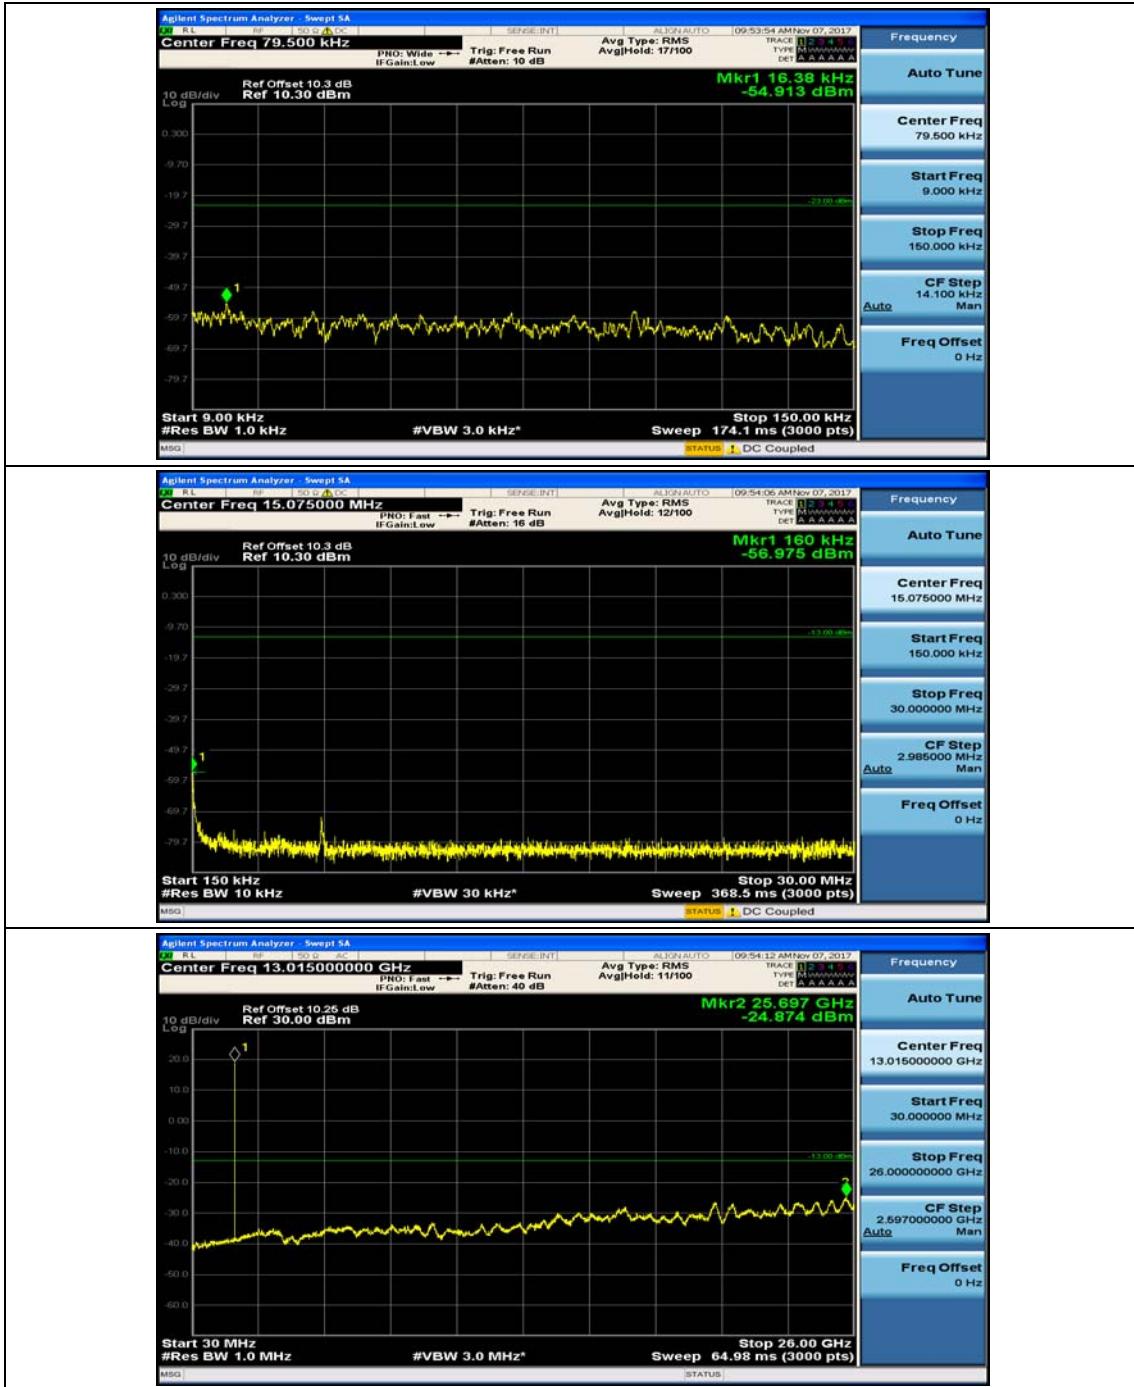

(Channel Bandwidth: 3 MHz)_LCH_QPSK_1RB#0

(Channel Bandwidth: 3 MHz)_LCH_QPSK_1RB#7

(Channel Bandwidth: 3 MHz)_MCH_QPSK_1RB#0

(Channel Bandwidth: 3 MHz)_HCH_QPSK_1RB#0

(Channel Bandwidth: 3 MHz)_HCH_QPSK_1RB#7

(Channel Bandwidth: 3 MHz)_LCH_16QAM_1RB#0

(Channel Bandwidth: 3 MHz)_MCH_16QAM_1RB#0

(Channel Bandwidth: 3 MHz)_HCH_16QAM_1RB#0

Channel Bandwidth: 5 MHz

(Channel Bandwidth: 5 MHz)_LCH_QPSK_1RB#0

(Channel Bandwidth: 5 MHz)_LCH_QPSK_1RB#12