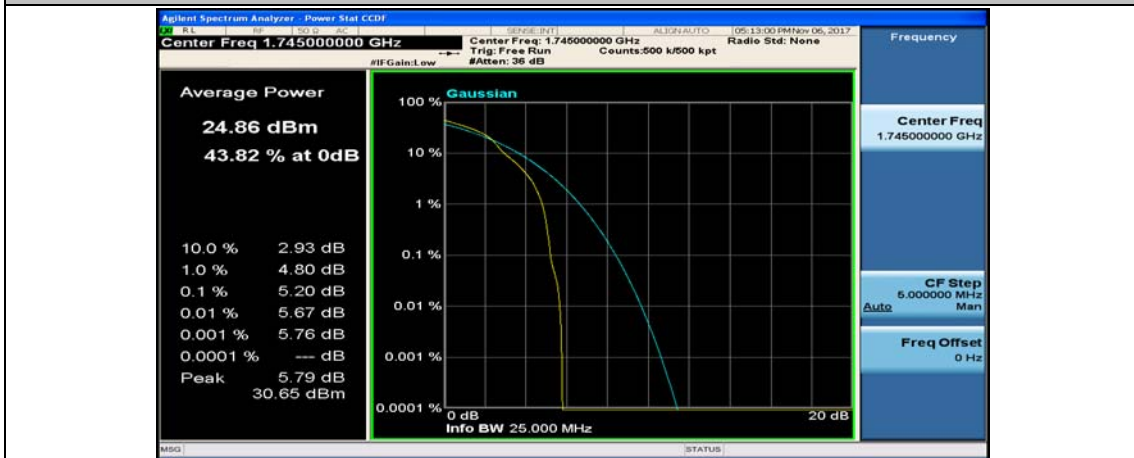

(Channel Bandwidth:20 MHz)_MCH_16QAM_100RB#0

(Channel Bandwidth:20 MHz)_HCH_16QAM_1RB#0

(Channel Bandwidth:20 MHz)_HCH_16QAM_1RB#49

(Channel Bandwidth:20 MHz)_HCH_16QAM_1RB#99

(Channel Bandwidth:20 MHz)_HCH_16QAM_50RB#0