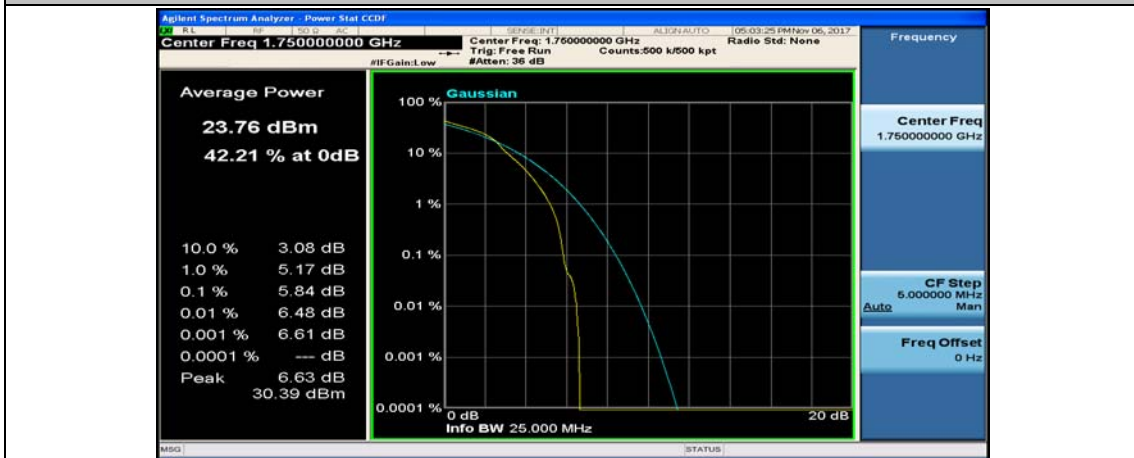

Channel Bandwidth: 10 MHz_MCH_16QAM_1RB#49

Channel Bandwidth: 10 MHz_MCH_16QAM_50RB#0

Channel Bandwidth: 10 MHz_HCH_16QAM_1RB#0

Channel Bandwidth: 10 MHz_HCH_16QAM_1RB#24

Channel Bandwidth: 15 MHz

(Channel Bandwidth:15 MHz)_LCH_QPSK_1RB#0

(Channel Bandwidth:15 MHz)_LCH_QPSK_1RB#37

(Channel Bandwidth:15 MHz)_LCH_QPSK_1RB#74

(Channel Bandwidth:15 MHz)_LCH_QPSK_37RB#0

(Channel Bandwidth:15 MHz)_LCH_QPSK_37RB#18

(Channel Bandwidth:15 MHz)_LCH_QPSK_37RB#38