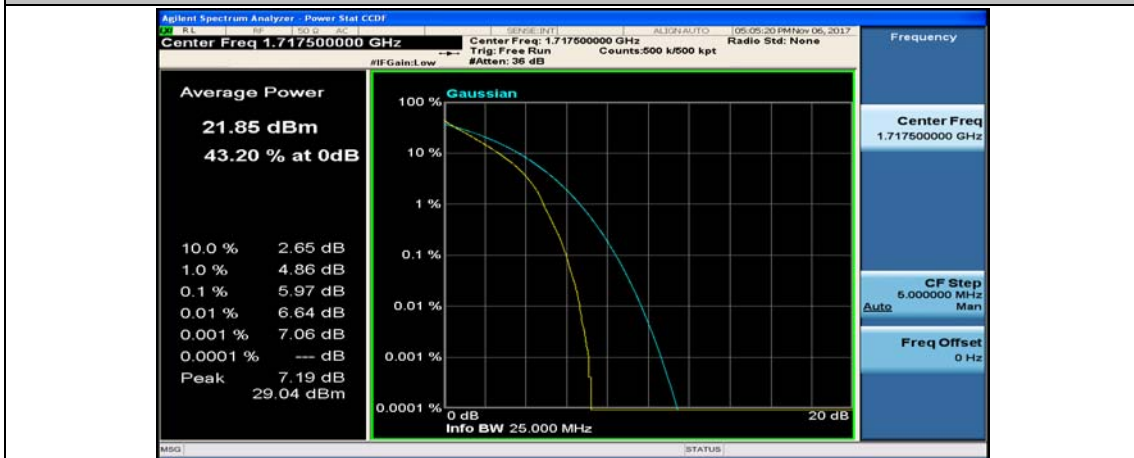

(Channel Bandwidth:15 MHz)_LCH_QPSK_1RB#37

(Channel Bandwidth:15 MHz)_LCH_QPSK_1RB#74

(Channel Bandwidth:15 MHz)_LCH_QPSK_37RB#0

(Channel Bandwidth:15 MHz)_LCH_QPSK_37RB#18

(Channel Bandwidth:15 MHz)_LCH_QPSK_37RB#38

(Channel Bandwidth:15 MHz)_LCH_QPSK_75RB#0

(Channel Bandwidth:15 MHz)_MCH_QPSK_1RB#0

(Channel Bandwidth:15 MHz)_MCH_QPSK_1RB#37

(Channel Bandwidth:15 MHz)_MCH_QPSK_1RB#74

(Channel Bandwidth:15 MHz)_MCH_QPSK_37RB#0