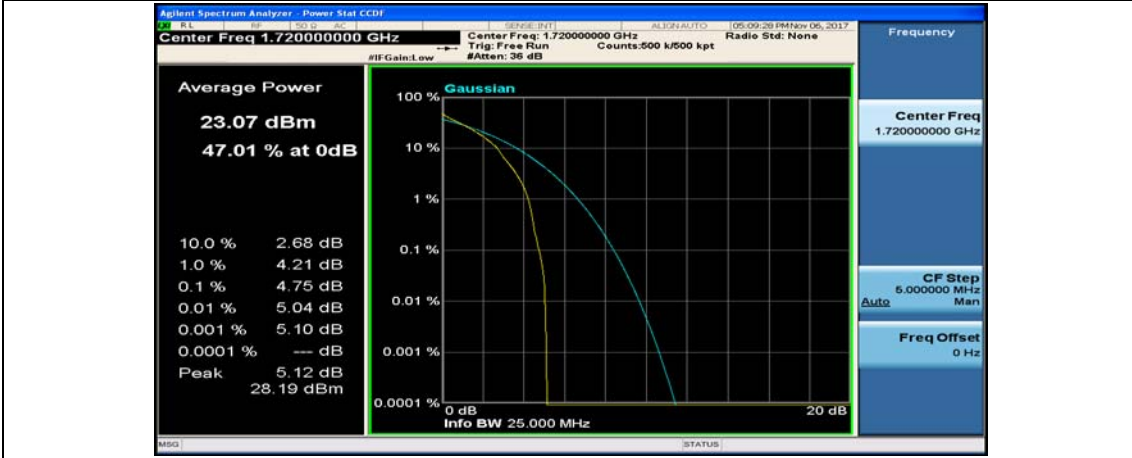

(Channel Bandwidth:15 MHz)_HCH_16QAM_75RB#0

Channel Bandwidth: 20 MHz

(Channel Bandwidth:20 MHz)_LCH_QPSK_1RB#0

(Channel Bandwidth:20 MHz)_LCH_QPSK_1RB#49

(Channel Bandwidth:20 MHz)_LCH_QPSK_1RB#99

(Channel Bandwidth:20 MHz)_LCH_QPSK_50RB#0