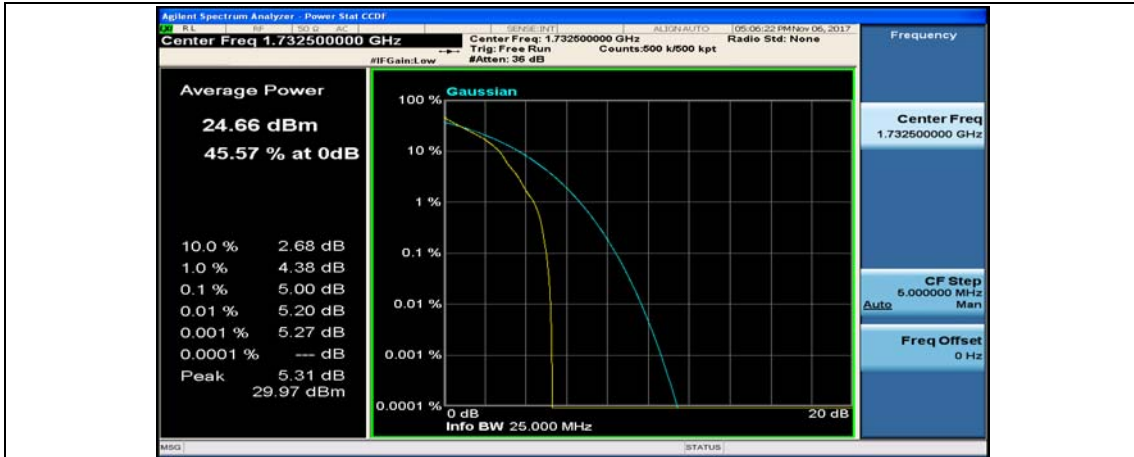

(Channel Bandwidth:15 MHz)_LCH_QPSK_75RB#0

(Channel Bandwidth:15 MHz)_MCH_QPSK_1RB#0

(Channel Bandwidth:15 MHz)_MCH_QPSK_1RB#37

(Channel Bandwidth:15 MHz)_MCH_QPSK_1RB#74

(Channel Bandwidth:15 MHz)_MCH_QPSK_37RB#0