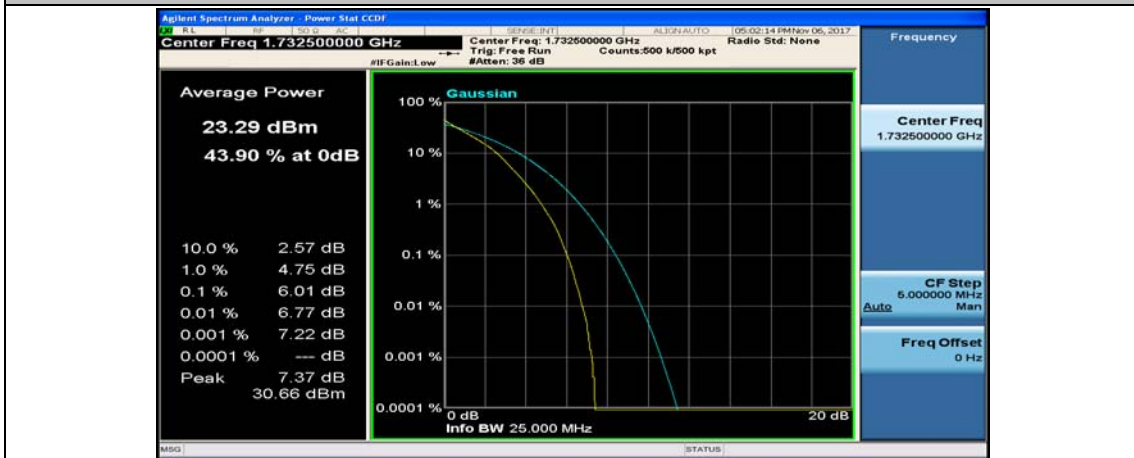

Channel Bandwidth: 10 MHz_MCH_QPSK_1RB#0

Channel Bandwidth: 10 MHz_MCH_QPSK_1RB#24

Channel Bandwidth: 10 MHz_MCH_QPSK_1RB#49

Channel Bandwidth: 10 MHz_MCH_16QAM_1RB#0

Channel Bandwidth: 10 MHz_MCH_16QAM_1RB#24

Channel Bandwidth: 10 MHz_MCH_16QAM_1RB#49

Channel Bandwidth: 10 MHz_MCH_16QAM_50RB#0

Channel Bandwidth: 10 MHz_HCH_16QAM_1RB#0

Channel Bandwidth: 10 MHz_HCH_16QAM_1RB#24

Channel Bandwidth: 15 MHz

(Channel Bandwidth:15 MHz)_LCH_QPSK_1RB#0