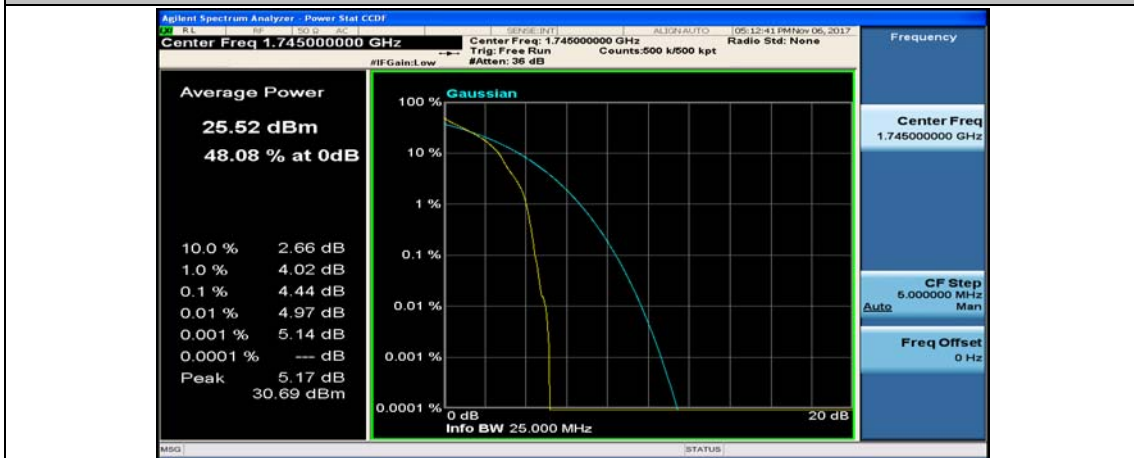

(Channel Bandwidth:20 MHz)_HCH_QPSK_1RB#99