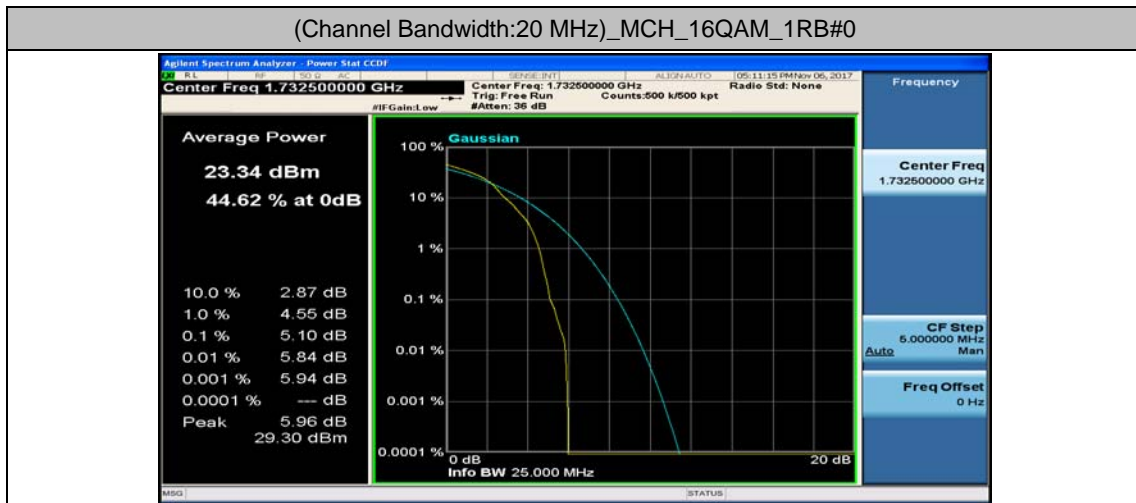

(Channel Bandwidth:20 MHz)_LCH_16QAM_50RB#0

(Channel Bandwidth:20 MHz)_LCH_16QAM_50RB#25

(Channel Bandwidth:20 MHz)_LCH_16QAM_50RB#50

(Channel Bandwidth:20 MHz)_LCH_16QAM_100RB#0

(Channel Bandwidth:20 MHz)_MCH_16QAM_1RB#0