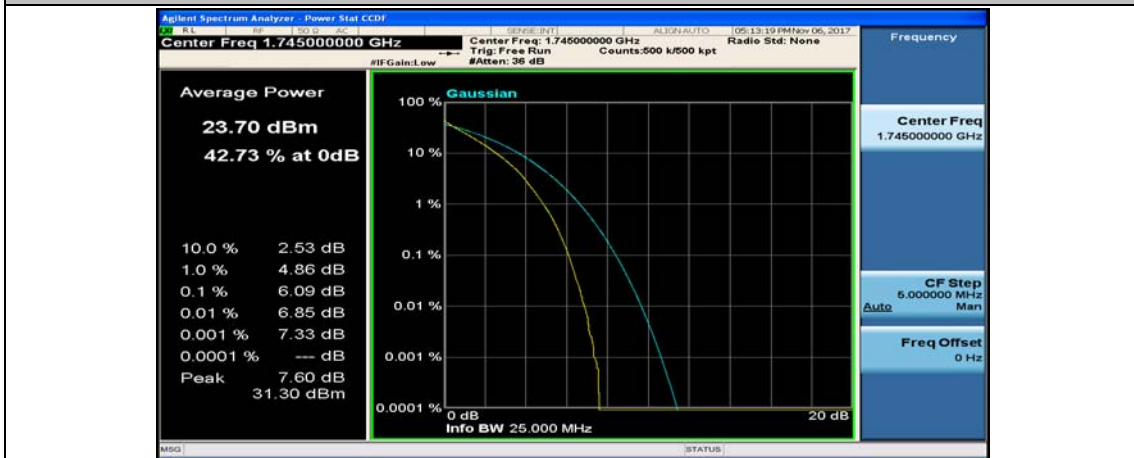

(Channel Bandwidth:20 MHz)_HCH_QPSK_50RB#50