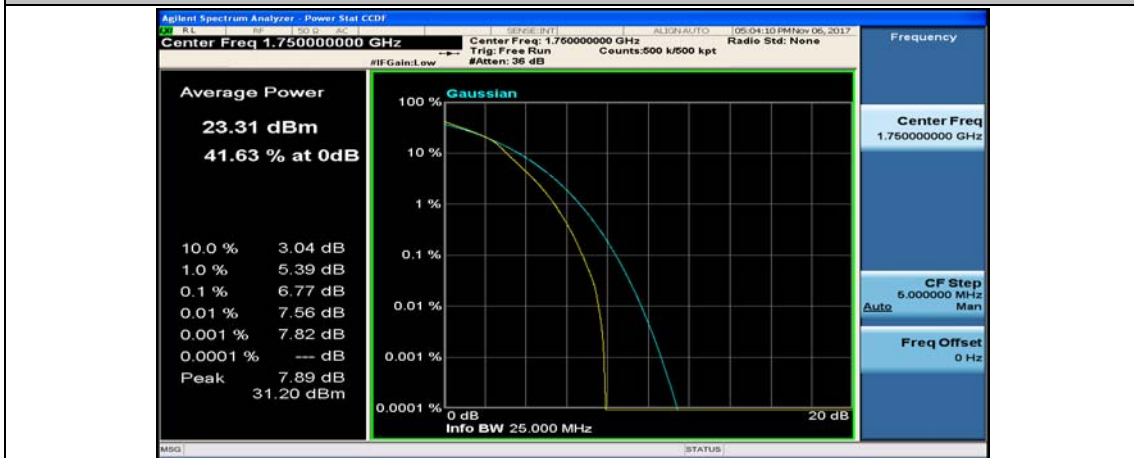

Channel Bandwidth: 10 MHz_MCH_16QAM_1RB#49

Channel Bandwidth: 10 MHz_MCH_16QAM_50RB#0

Channel Bandwidth: 10 MHz_HCH_16QAM_1RB#0

Channel Bandwidth: 10 MHz_HCH_16QAM_1RB#24

Channel Bandwidth: 15 MHz

(Channel Bandwidth:15 MHz)_LCH_QPSK_1RB#0

(Channel Bandwidth:15 MHz)_LCH_QPSK_1RB#37

(Channel Bandwidth:15 MHz)_LCH_QPSK_1RB#74

(Channel Bandwidth:15 MHz)_LCH_QPSK_37RB#0

(Channel Bandwidth:15 MHz)_LCH_QPSK_37RB#18

(Channel Bandwidth:15 MHz)_LCH_QPSK_37RB#38