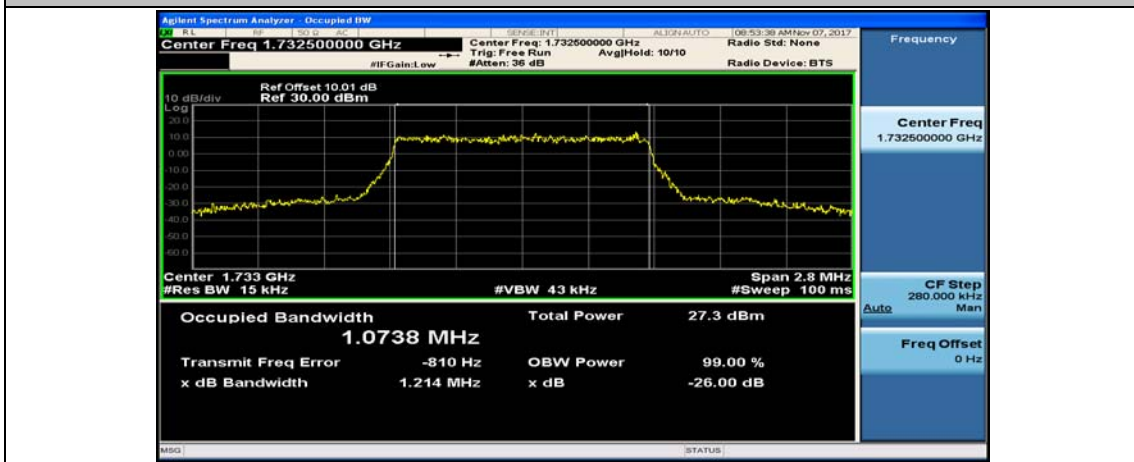

(Channel Bandwidth: 1.4 MHz)_HCH_QPSK_6RB#0