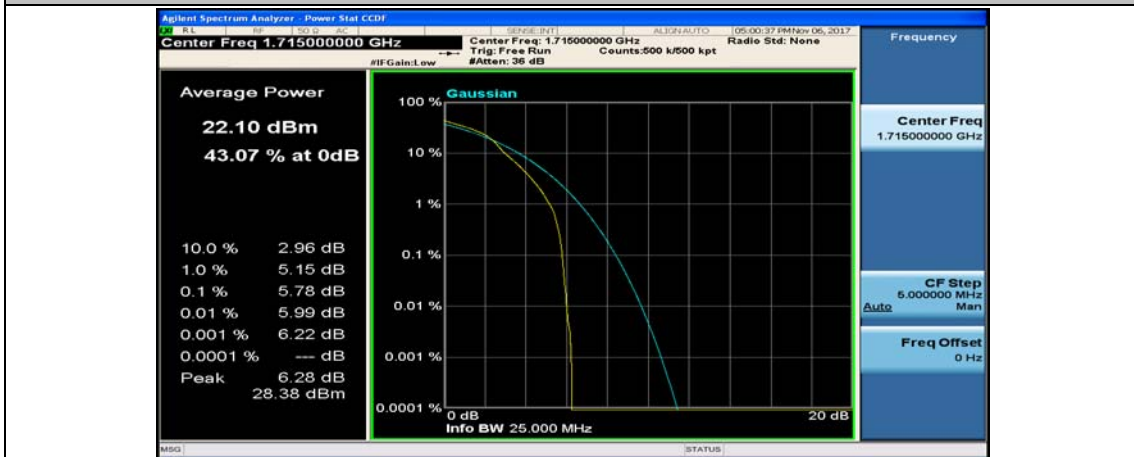

Channel Bandwidth: 10 MHz_MCH_QPSK_1RB#0

Channel Bandwidth: 10 MHz_MCH_QPSK_1RB#24

Channel Bandwidth: 10 MHz_MCH_QPSK_1RB#49

Channel Bandwidth: 10 MHz_MCH_16QAM_1RB#0

Channel Bandwidth: 10 MHz_MCH_16QAM_1RB#24

Channel Bandwidth: 10 MHz_MCH_16QAM_1RB#49

Channel Bandwidth: 10 MHz_MCH_16QAM_50RB#0

Channel Bandwidth: 10 MHz_HCH_16QAM_1RB#0

Channel Bandwidth: 10 MHz_HCH_16QAM_1RB#24

Channel Bandwidth: 15 MHz

(Channel Bandwidth:15 MHz)_LCH_QPSK_1RB#0