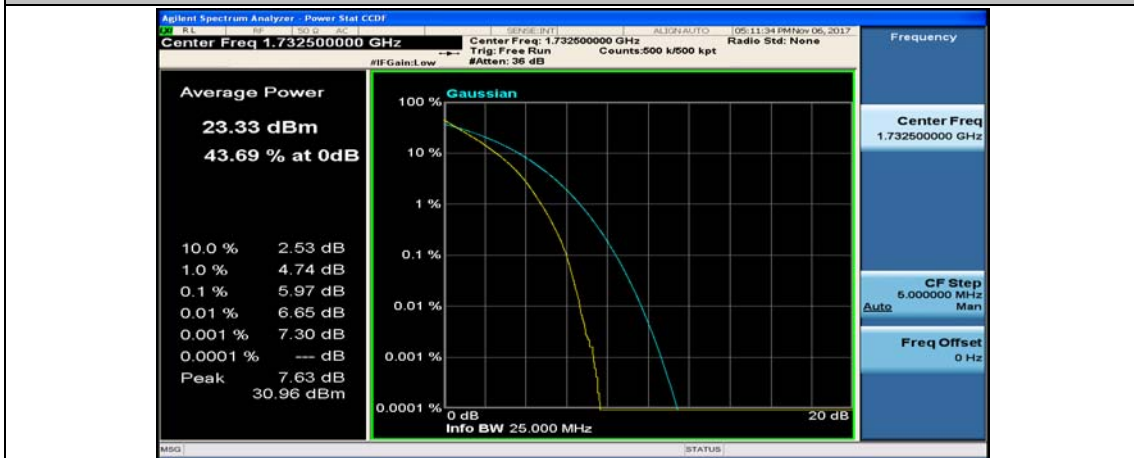

(Channel Bandwidth:20 MHz)_MCH_QPSK_50RB#0