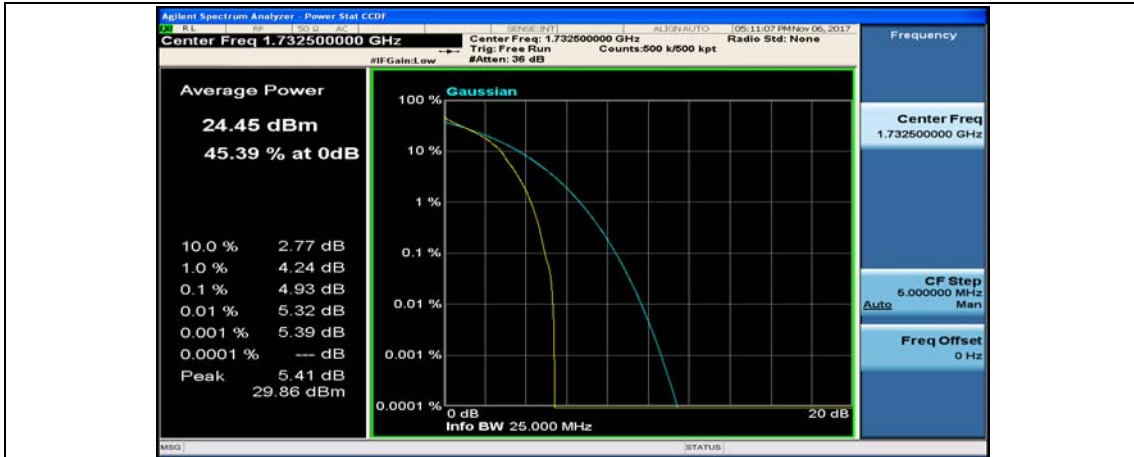

(Channel Bandwidth:20 MHz)_MCH_QPSK_1RB#99