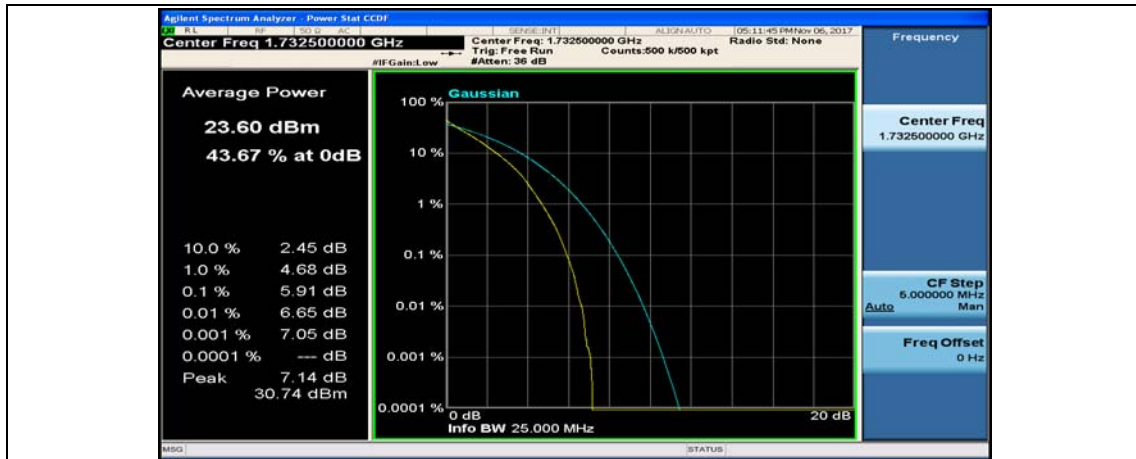

(Channel Bandwidth:20 MHz)_MCH_QPSK_1RB#99

(Channel Bandwidth:20 MHz)_MCH_QPSK_50RB#0

(Channel Bandwidth:20 MHz)_MCH_QPSK_50RB#25

(Channel Bandwidth:20 MHz)_MCH_QPSK_50RB#50

(Channel Bandwidth:20 MHz)_MCH_QPSK_100RB#0