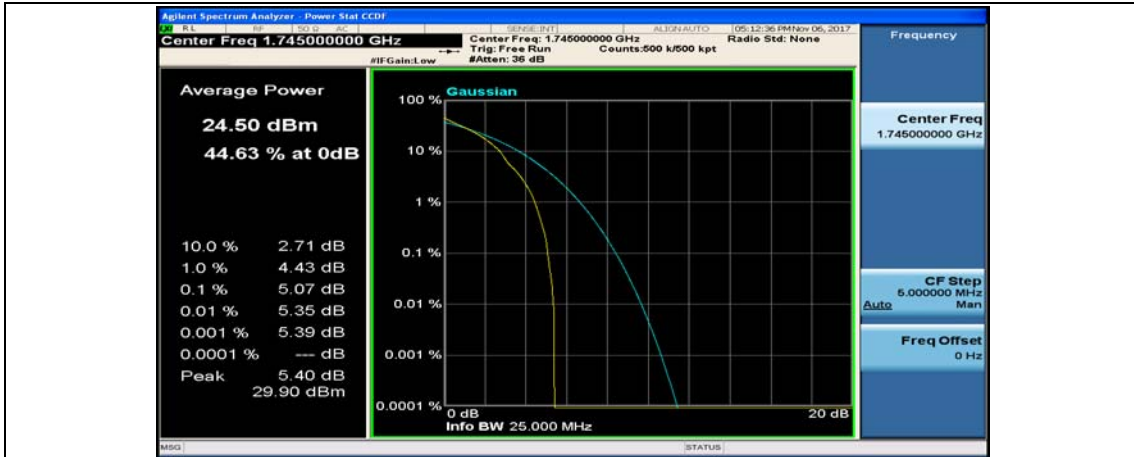

(Channel Bandwidth:20 MHz)_HCH_QPSK_1RB#0

(Channel Bandwidth:20 MHz)_HCH_QPSK_1RB#49