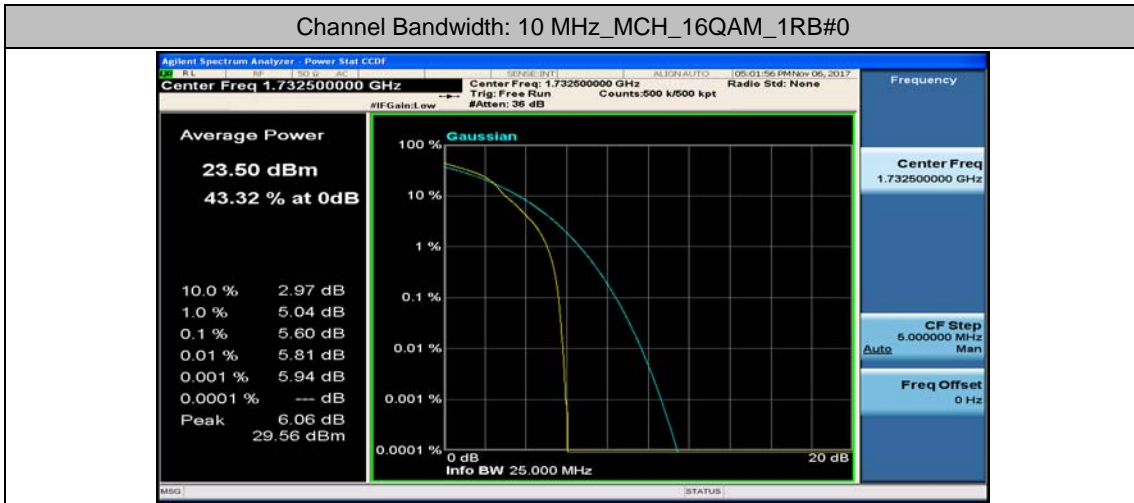

Channel Bandwidth: 10 MHz_MCH_QPSK_1RB#0

Channel Bandwidth: 10 MHz_MCH_QPSK_1RB#24

Channel Bandwidth: 10 MHz_MCH_QPSK_1RB#49

Channel Bandwidth: 10 MHz_MCH_16QAM_1RB#0

Channel Bandwidth: 10 MHz_MCH_16QAM_1RB#24