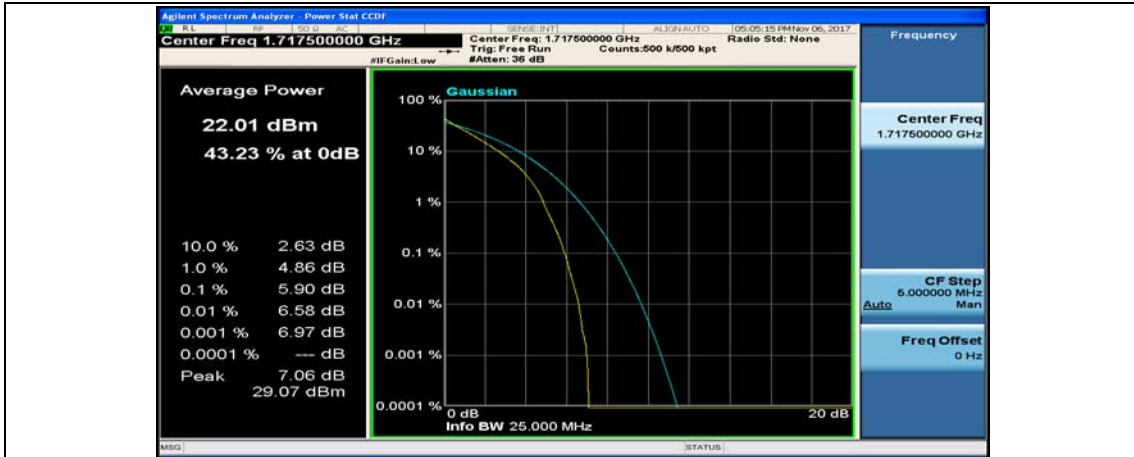

Channel Bandwidth: 10 MHz_MCH_16QAM_1RB#49

Channel Bandwidth: 10 MHz_MCH_16QAM_50RB#0

Channel Bandwidth: 10 MHz_HCH_16QAM_1RB#0

Channel Bandwidth: 10 MHz_HCH_16QAM_1RB#24

Channel Bandwidth: 15 MHz

(Channel Bandwidth:15 MHz)_LCH_QPSK_1RB#0

(Channel Bandwidth:15 MHz)_LCH_QPSK_1RB#37

(Channel Bandwidth:15 MHz)_LCH_QPSK_1RB#74

(Channel Bandwidth:15 MHz)_LCH_QPSK_37RB#0

(Channel Bandwidth:15 MHz)_LCH_QPSK_37RB#18

(Channel Bandwidth:15 MHz)_LCH_QPSK_37RB#38