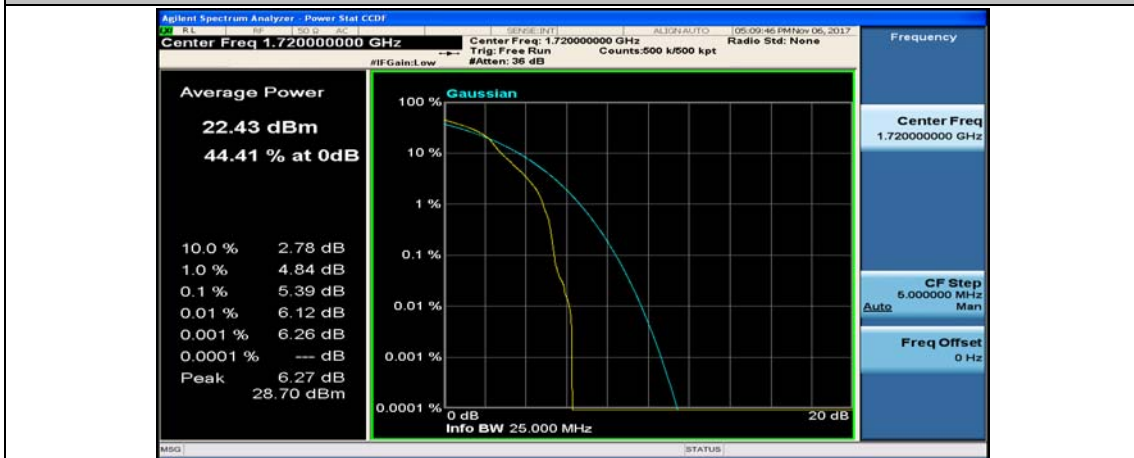

(Channel Bandwidth:20 MHz)_HCH_QPSK_50RB#50

(Channel Bandwidth:20 MHz)_HCH_QPSK_100RB#0

(Channel Bandwidth:20 MHz)_LCH_16QAM_1RB#0

(Channel Bandwidth:20 MHz)_LCH_16QAM_1RB#49

(Channel Bandwidth:20 MHz)_LCH_16QAM_1RB#99