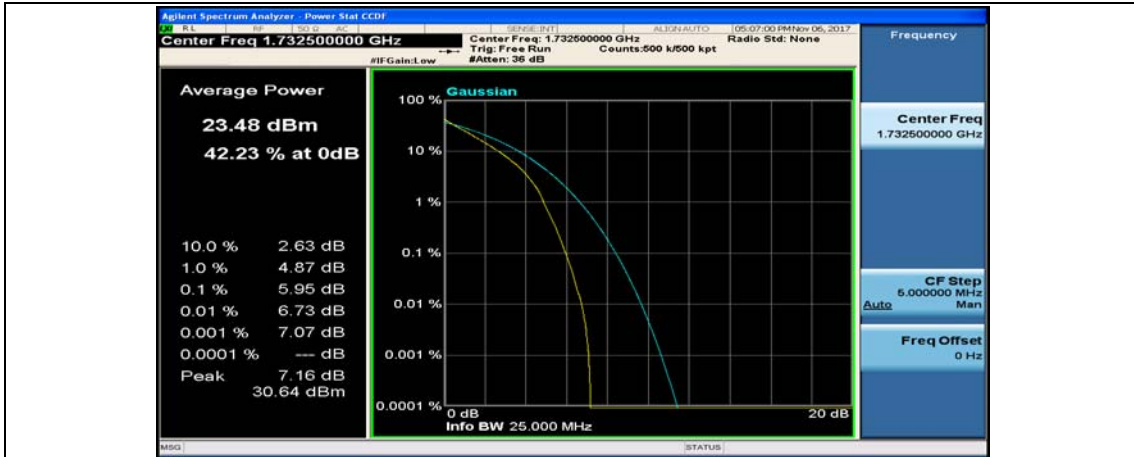

(Channel Bandwidth:15 MHz)_MCH_QPSK_37RB#38