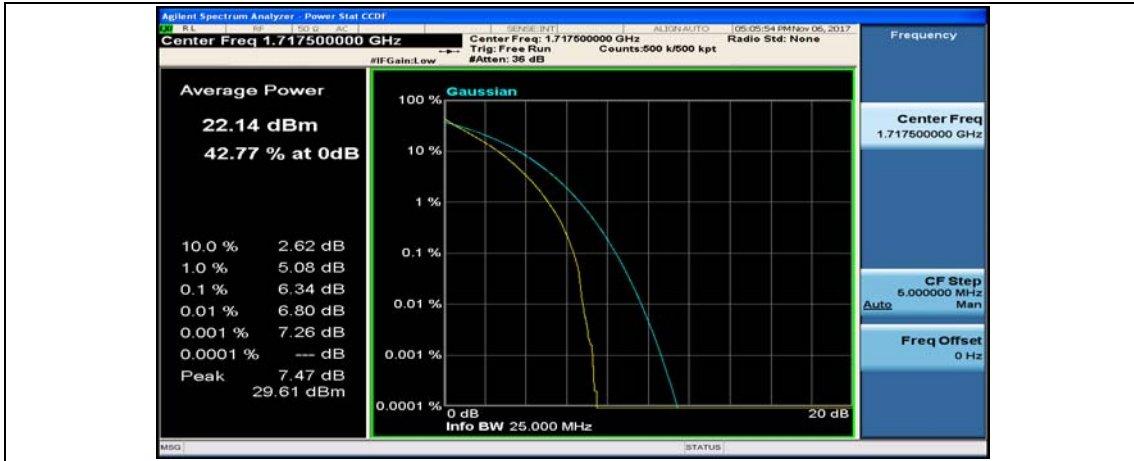

(Channel Bandwidth:15 MHz)_LCH_QPSK_75RB#0