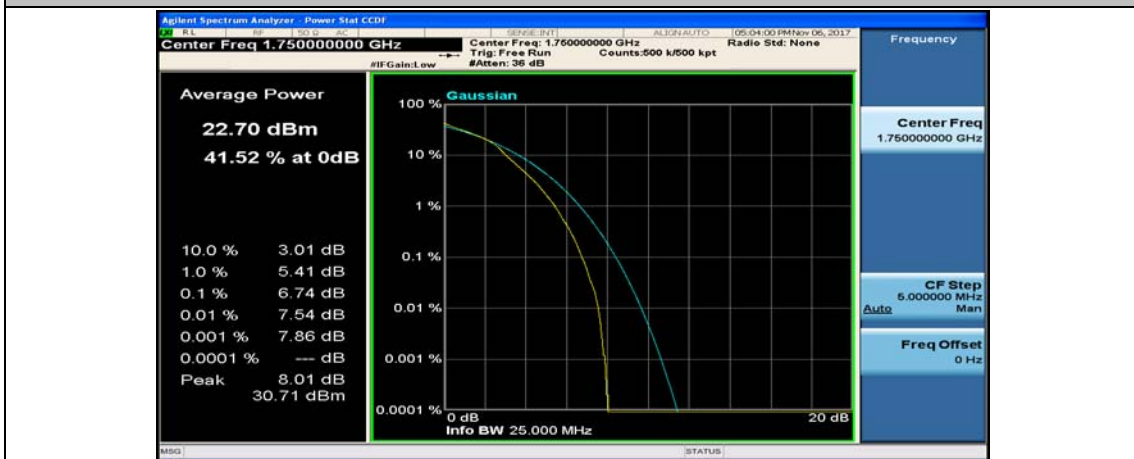

Channel Bandwidth: 10 MHz_MCH_16QAM_1RB#49

Channel Bandwidth: 10 MHz_MCH_16QAM_50RB#0

Channel Bandwidth: 10 MHz_HCH_16QAM_1RB#0

Channel Bandwidth: 10 MHz_HCH_16QAM_1RB#24

Channel Bandwidth: 15 MHz

(Channel Bandwidth:15 MHz)_LCH_QPSK_1RB#0

(Channel Bandwidth:15 MHz)_LCH_QPSK_1RB#37

(Channel Bandwidth:15 MHz)_LCH_QPSK_1RB#74

(Channel Bandwidth:15 MHz)_LCH_QPSK_37RB#0

(Channel Bandwidth:15 MHz)_LCH_QPSK_37RB#18

(Channel Bandwidth:15 MHz)_LCH_QPSK_37RB#38