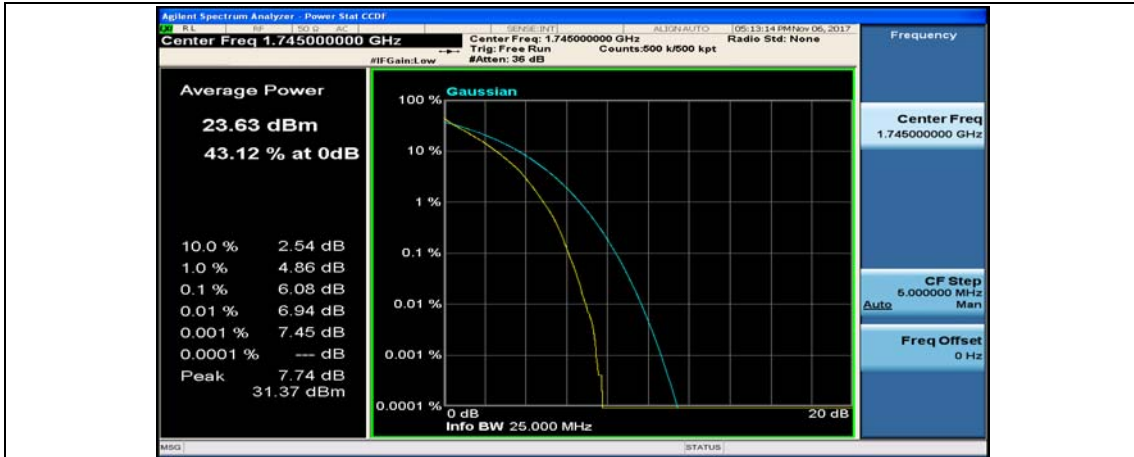

(Channel Bandwidth:20 MHz)_HCH_QPSK_1RB#0

(Channel Bandwidth:20 MHz)_HCH_QPSK_1RB#49

(Channel Bandwidth:20 MHz)_HCH_QPSK_1RB#99

(Channel Bandwidth:20 MHz)_HCH_QPSK_50RB#0

(Channel Bandwidth:20 MHz)_HCH_QPSK_50RB#25