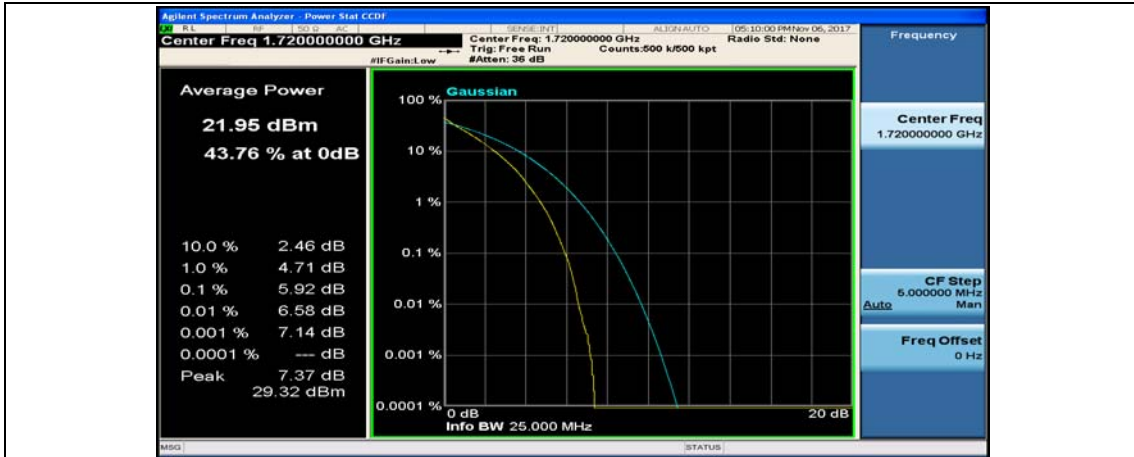

(Channel Bandwidth:15 MHz)_HCH_16QAM_75RB#0

Channel Bandwidth: 20 MHz

(Channel Bandwidth:20 MHz)_LCH_QPSK_1RB#0

(Channel Bandwidth:20 MHz)_LCH_QPSK_1RB#49

(Channel Bandwidth:20 MHz)_LCH_QPSK_1RB#99

(Channel Bandwidth:20 MHz)_LCH_QPSK_50RB#0