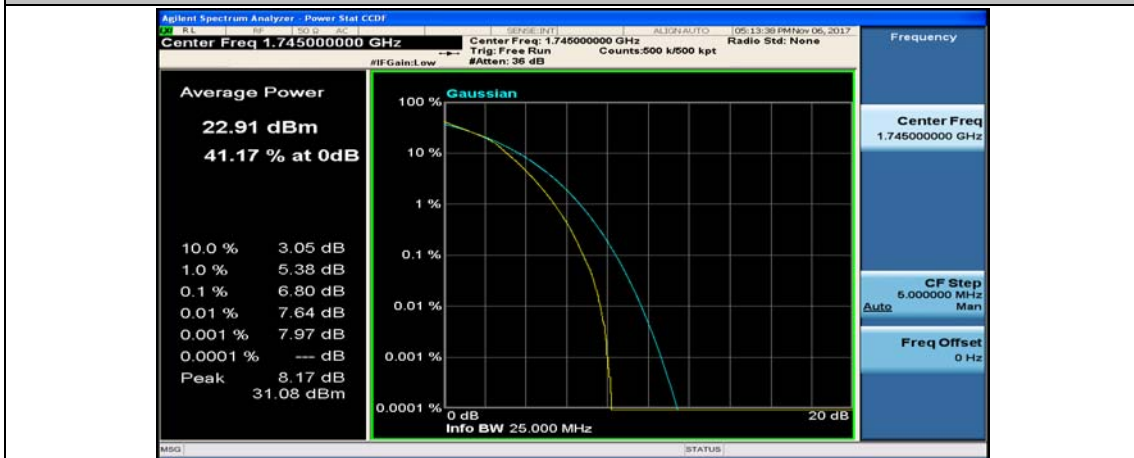

(Channel Bandwidth:20 MHz)_HCH_16QAM_50RB#0