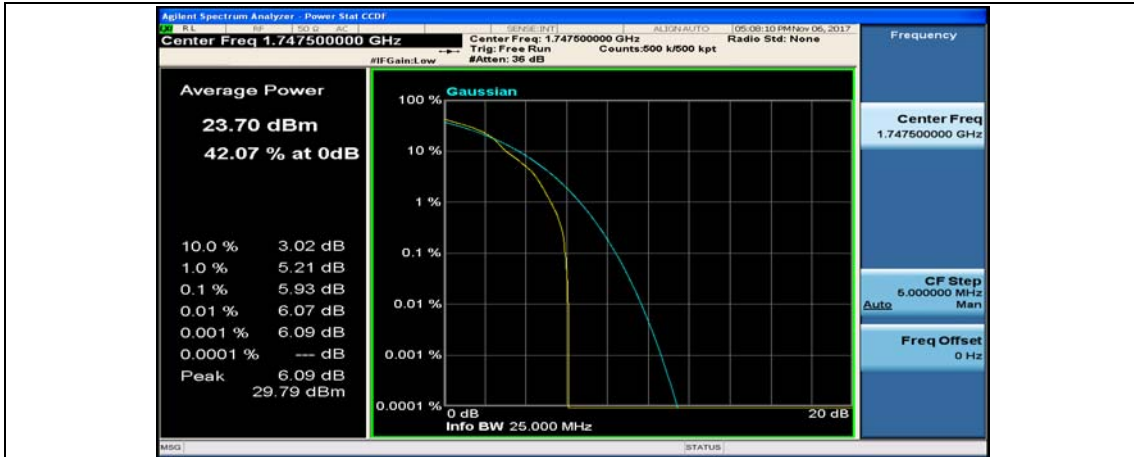

(Channel Bandwidth:15 MHz)_HCH_16QAM_1RB#37