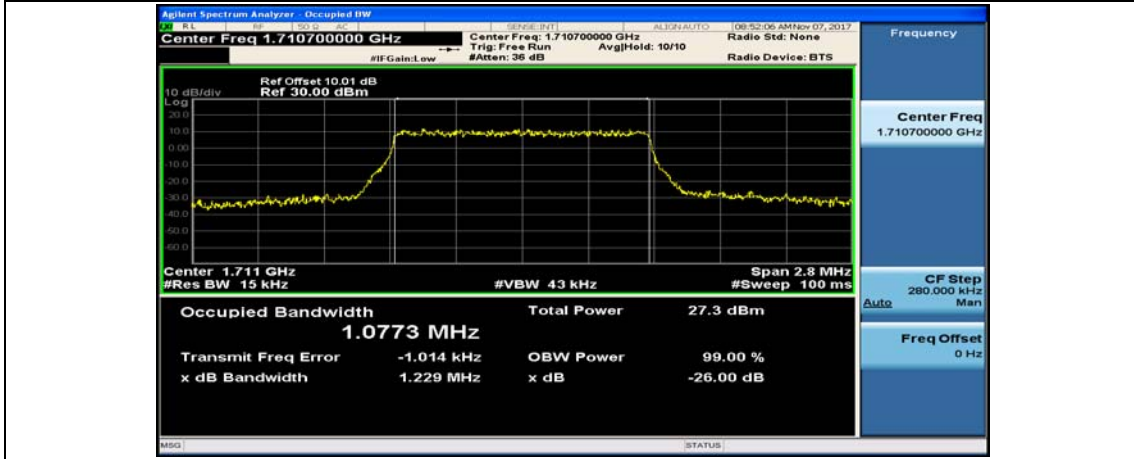

(Channel Bandwidth: 1.4 MHz)_MCH_QPSK_6RB#0