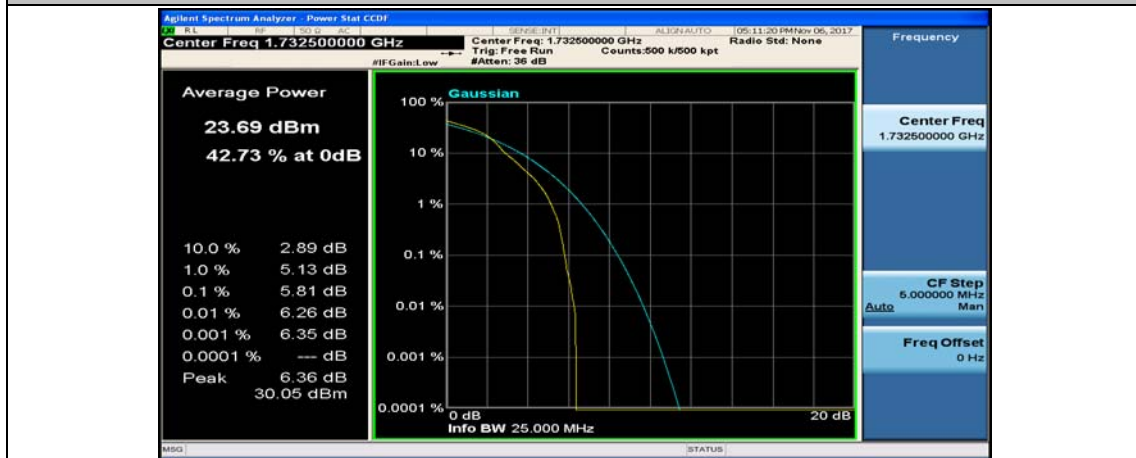

(Channel Bandwidth:20 MHz)_MCH_16QAM_1RB#49