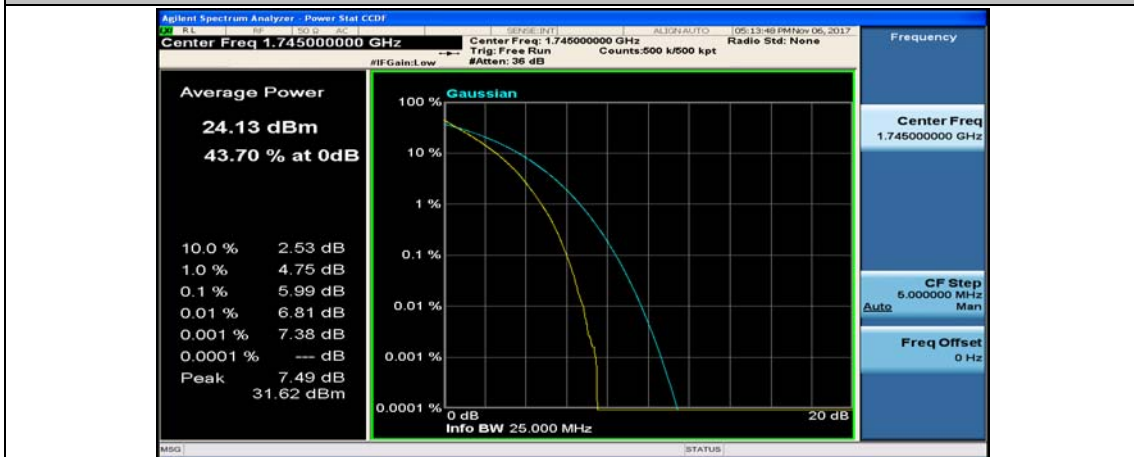

(Channel Bandwidth:20 MHz)_HCH_QPSK_100RB#0