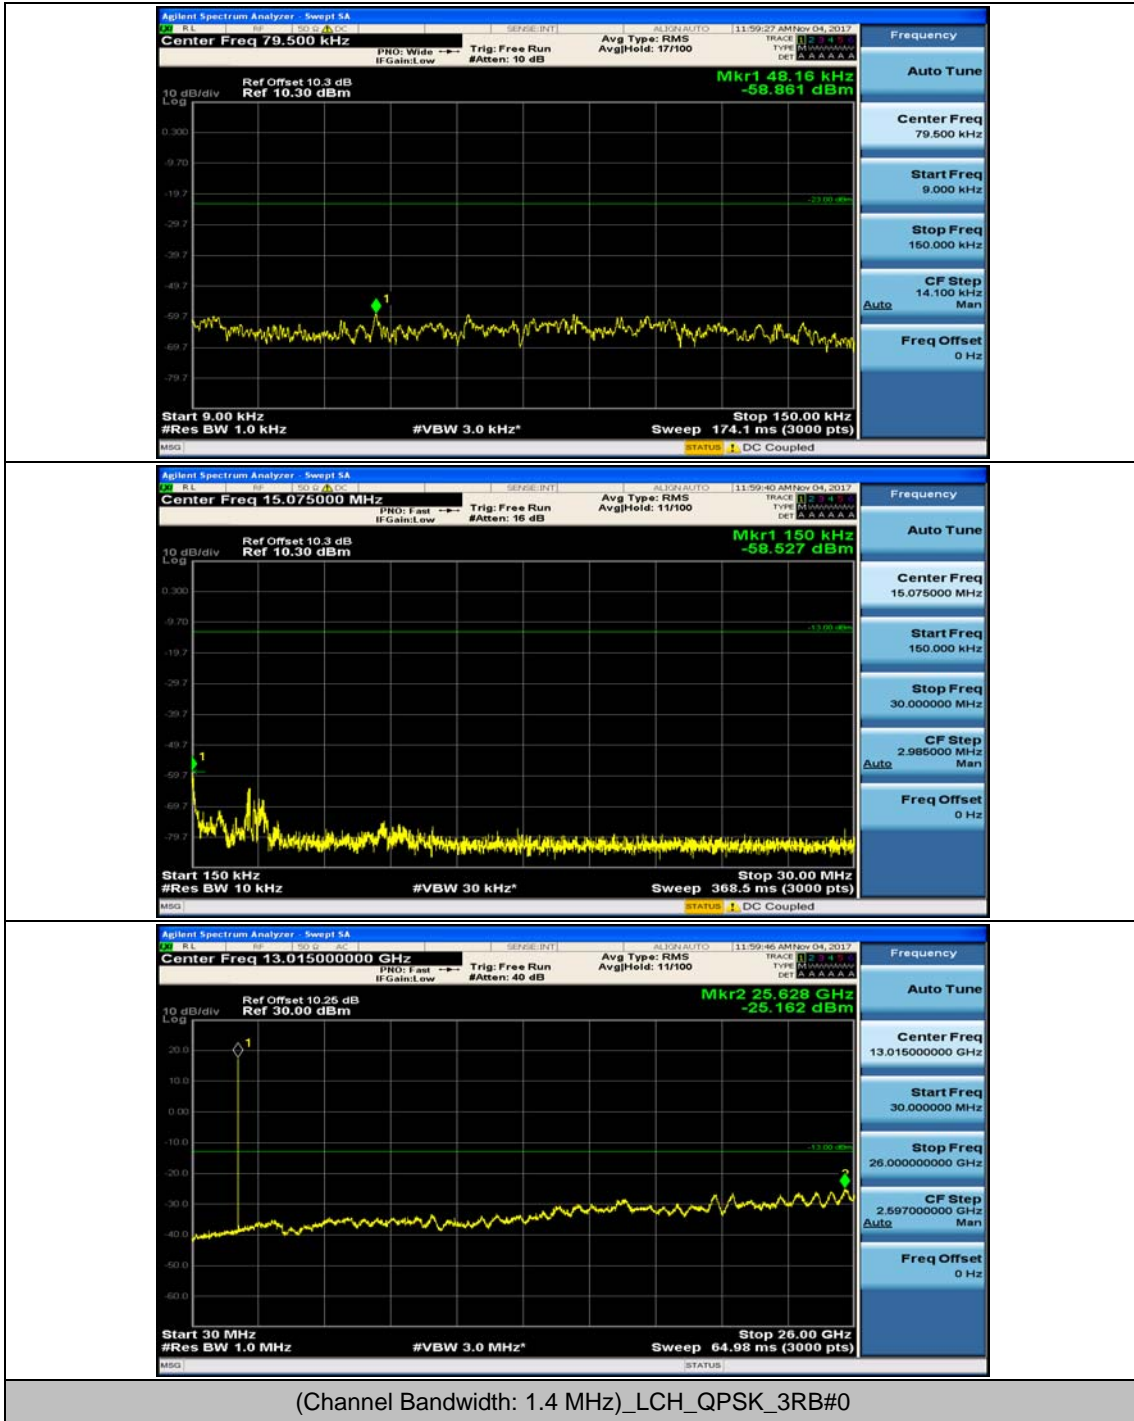

(Channel Bandwidth:20 MHz)_HCH_16QAM_100RB#0

Appendix E: Conducted Spurious Emission

Test Graphs

Channel Bandwidth: 1.4 MHz

(Channel Bandwidth: 1.4 MHz)_MCH_QPSK_1RB#0

(Channel Bandwidth: 1.4 MHz)_MCH_QPSK_1RB#3