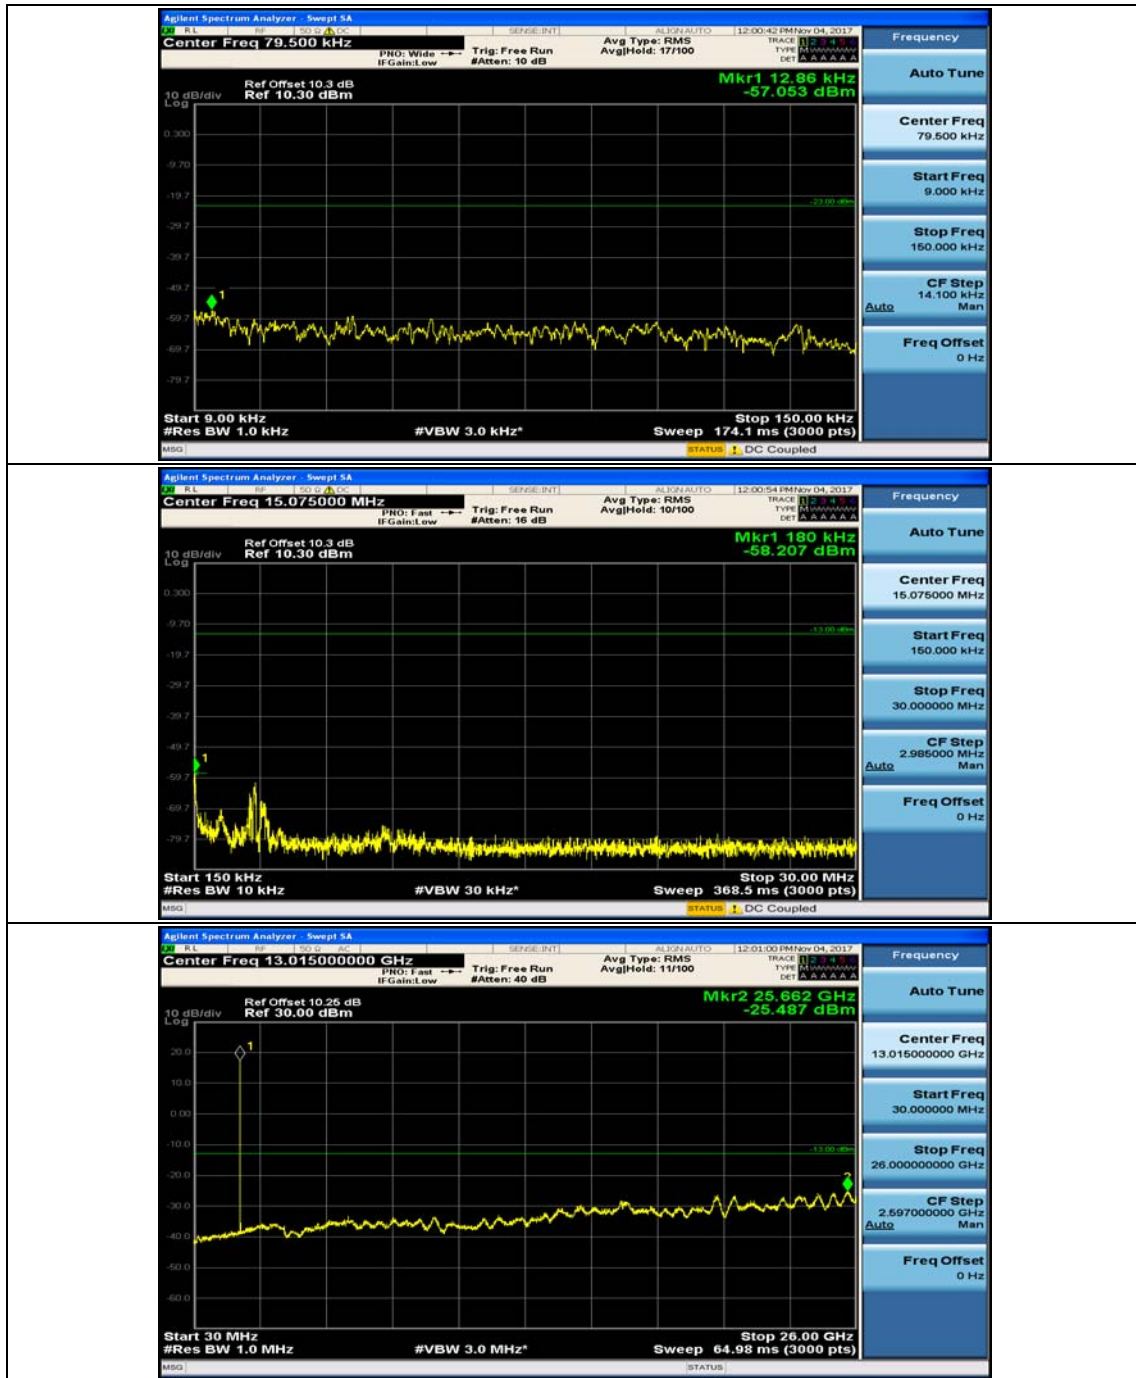

(Channel Bandwidth: 1.4 MHz)_HCH_QPSK_1RB#0

(Channel Bandwidth: 1.4 MHz)_HCH_QPSK_1RB#3

(Channel Bandwidth: 1.4 MHz)_MCH_16QAM_1RB#0

(Channel Bandwidth: 1.4 MHz)_HCH_16QAM_1RB#0