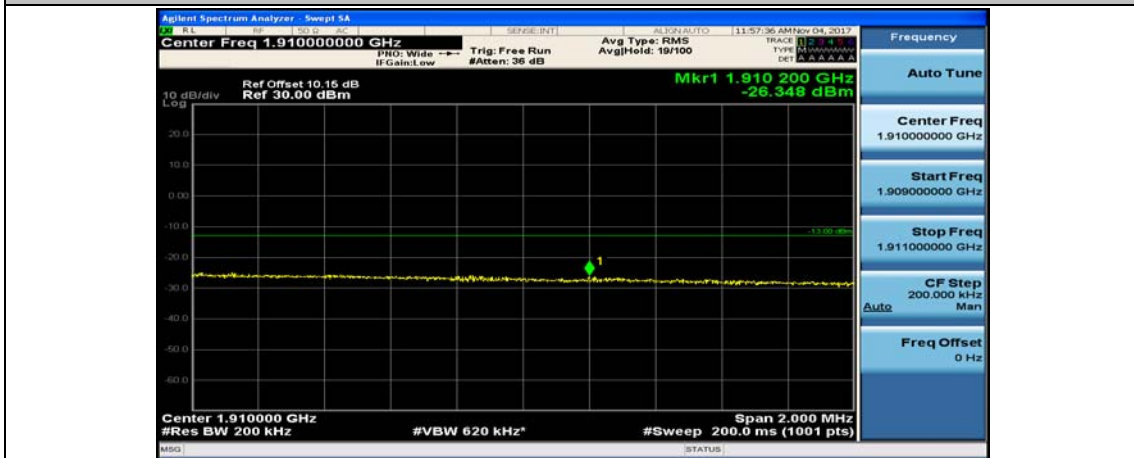

(Channel Bandwidth:20 MHz)_HCH_QPSK_50RB#25