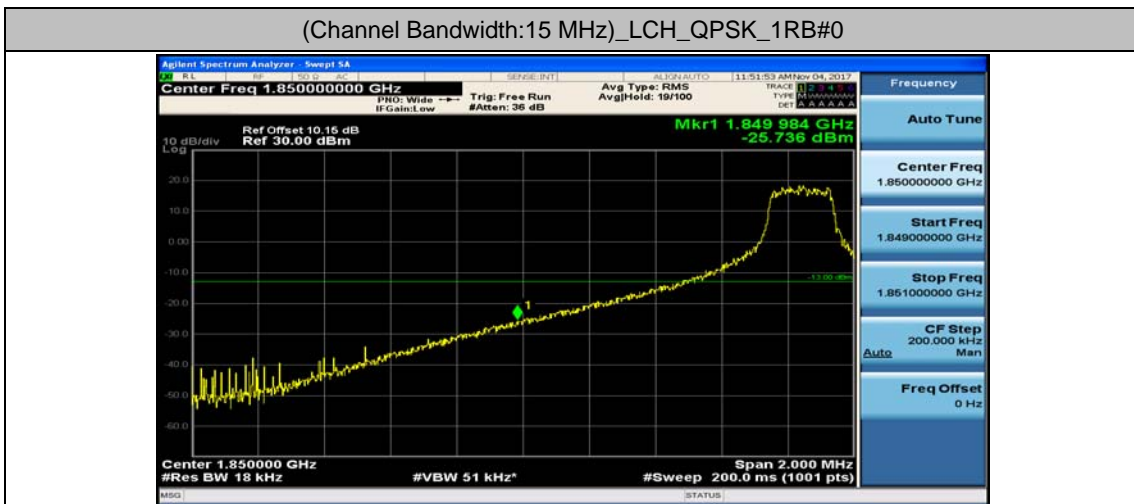

Channel Bandwidth: 10 MHz_LCH_16QAM_25RB#12

Channel Bandwidth: 10 MHz_HCH_16QAM_1RB#24

Channel Bandwidth: 10 MHz_HCH_16QAM_1RB#49

Channel Bandwidth: 10 MHz_HCH_16QAM_25RB#0

Channel Bandwidth: 15 MHz

(Channel Bandwidth:15 MHz)_LCH_QPSK_1RB#0