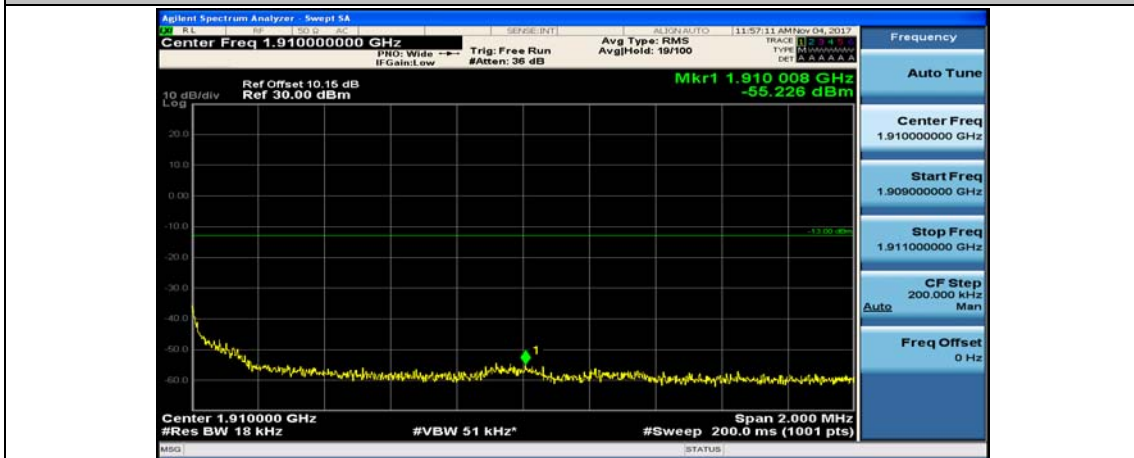

(Channel Bandwidth:20 MHz)_LCH_16QAM_1RB#0

(Channel Bandwidth:20 MHz)_LCH_16QAM_1RB#49

(Channel Bandwidth:20 MHz)_LCH_16QAM_1RB#99

(Channel Bandwidth:20 MHz)_LCH_16QAM_100RB#0

(Channel Bandwidth:20 MHz)_HCH_16QAM_1RB#0