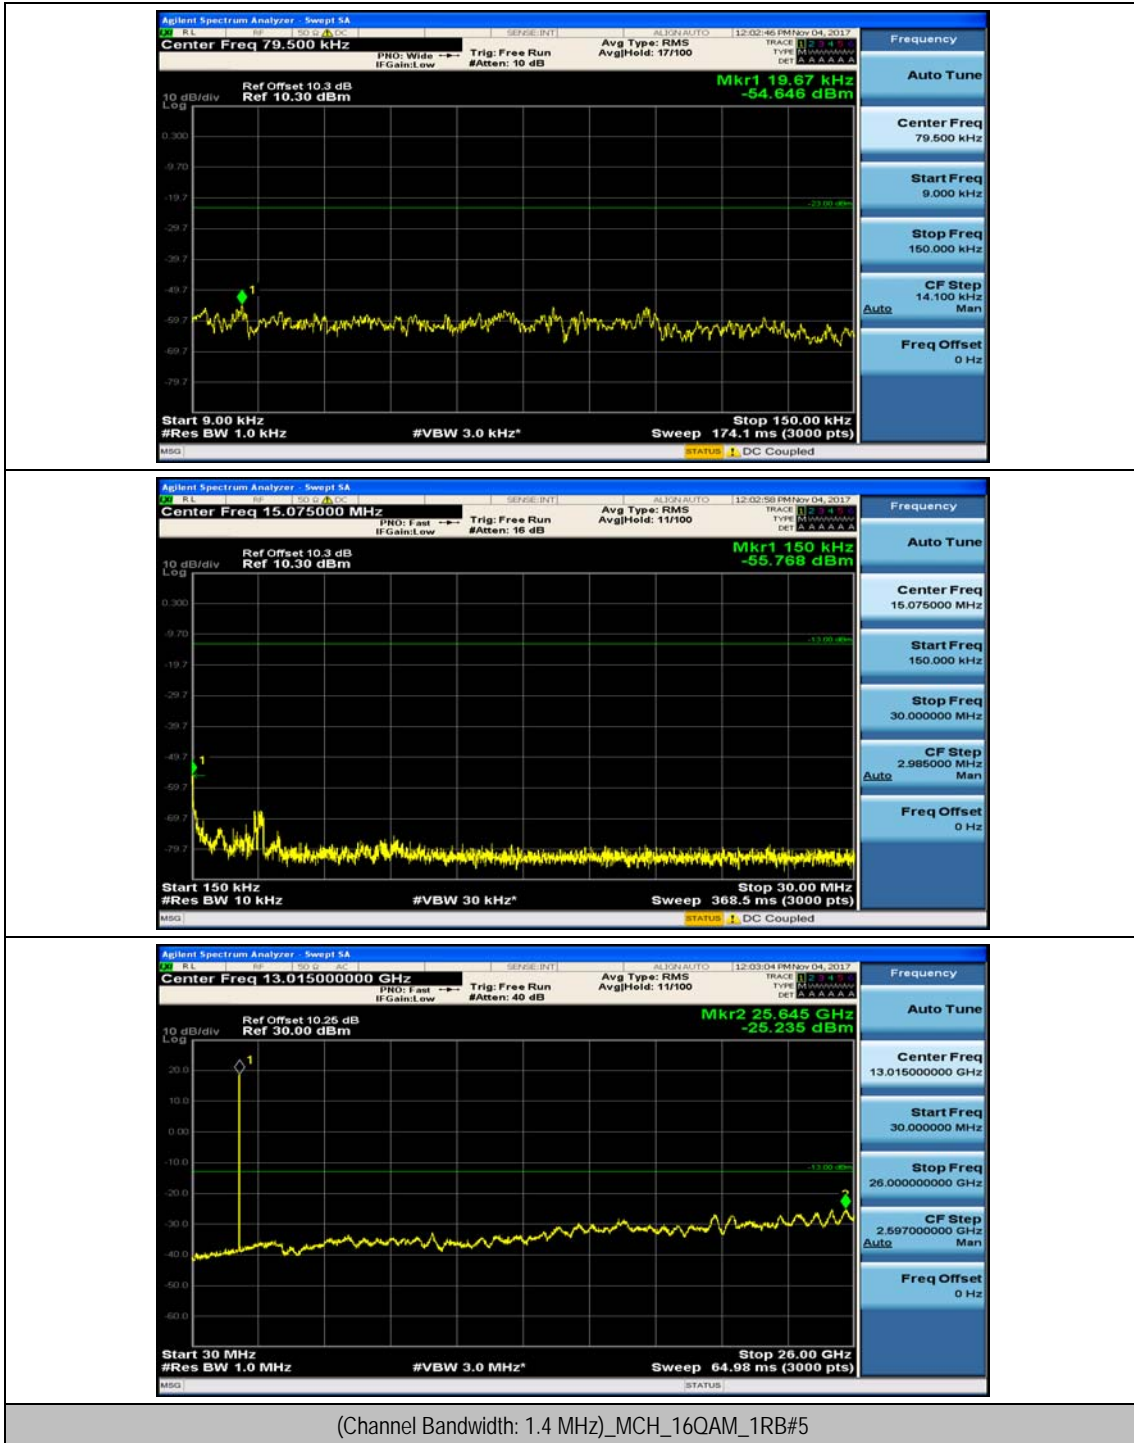

(Channel Bandwidth: 1.4 MHz)_HCH_QPSK_1RB#0

(Channel Bandwidth: 1.4 MHz)_HCH_QPSK_1RB#3

(Channel Bandwidth: 1.4 MHz)_MCH_16QAM_1RB#0

(Channel Bandwidth: 1.4 MHz)_HCH_16QAM_1RB#0