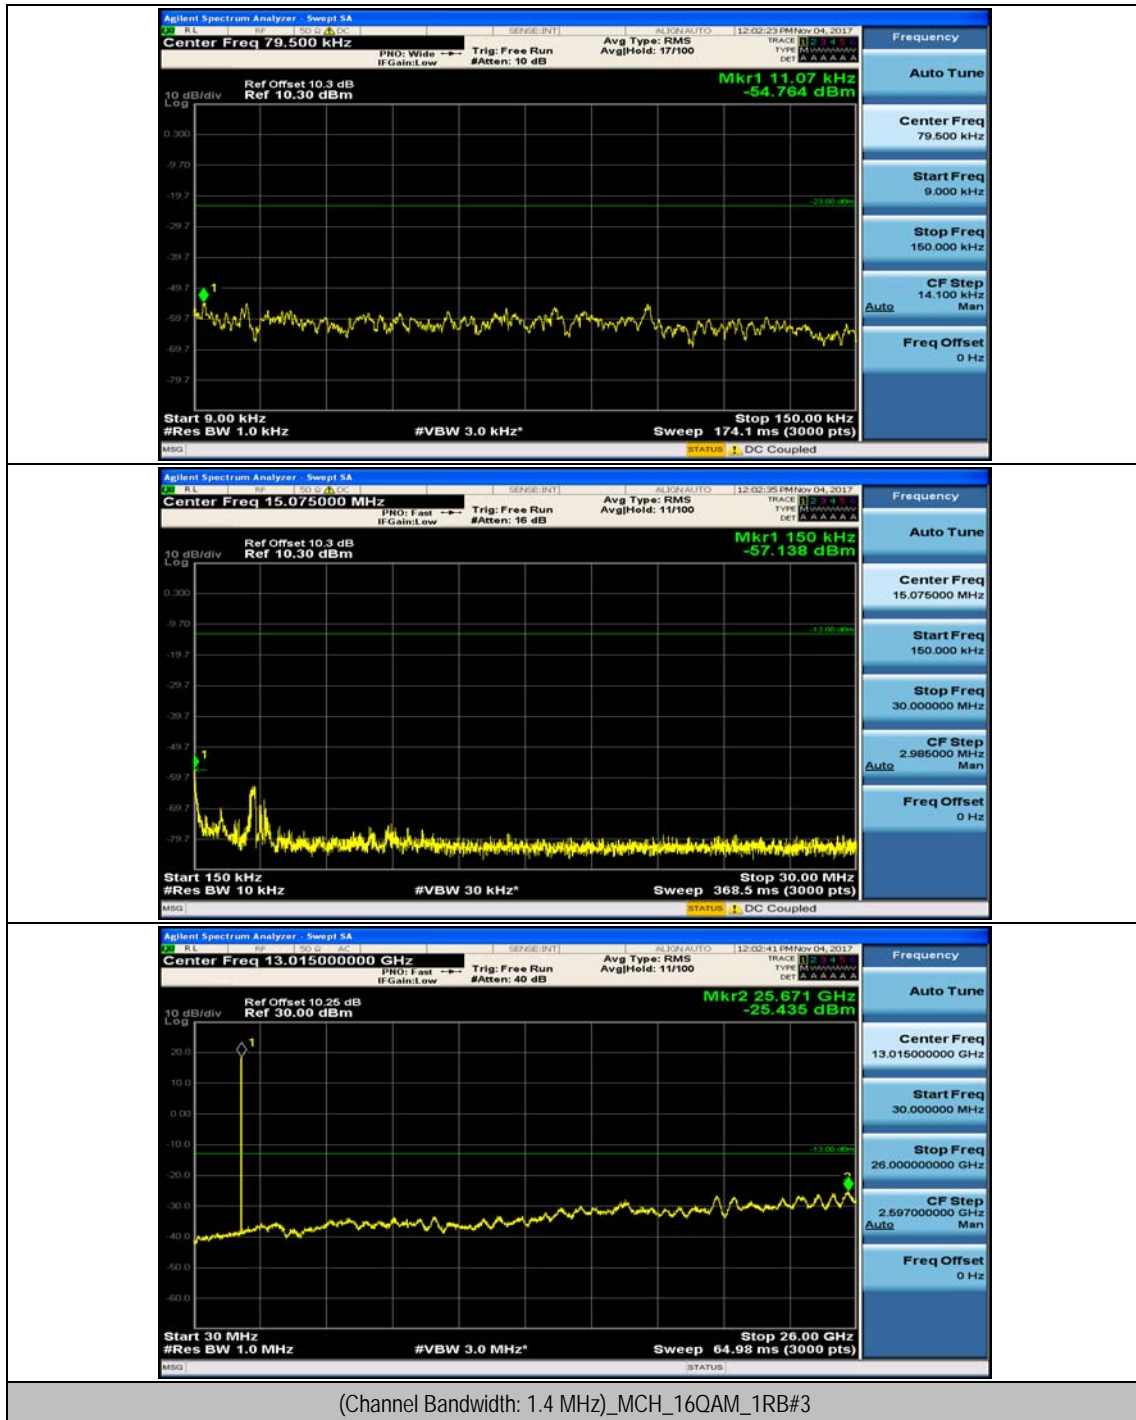

(Channel Bandwidth: 1.4 MHz)_HCH_QPSK_1RB#0

(Channel Bandwidth: 1.4 MHz)_HCH_QPSK_1RB#3

(Channel Bandwidth: 1.4 MHz)_MCH_16QAM_1RB#0

(Channel Bandwidth: 1.4 MHz)_HCH_16QAM_1RB#0