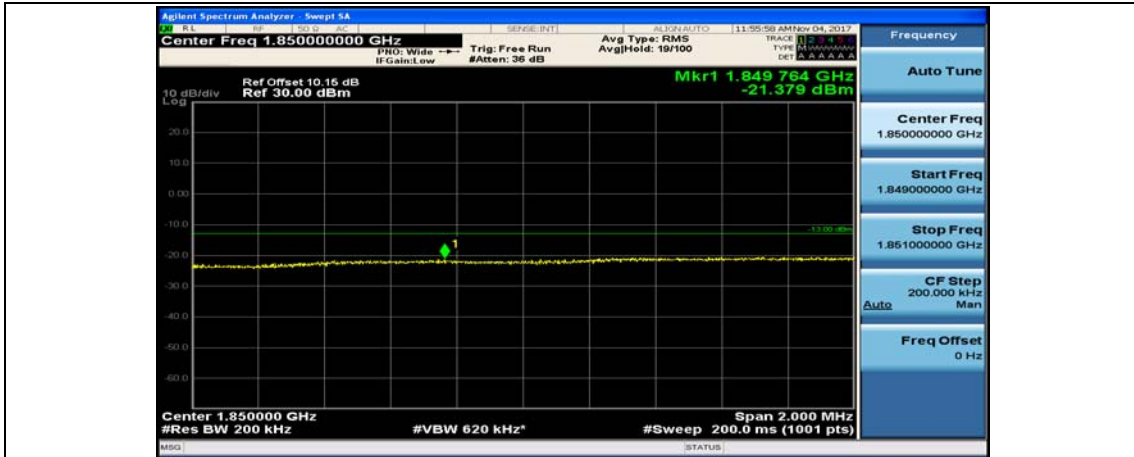

(Channel Bandwidth:20 MHz)_LCH_QPSK_50RB#25