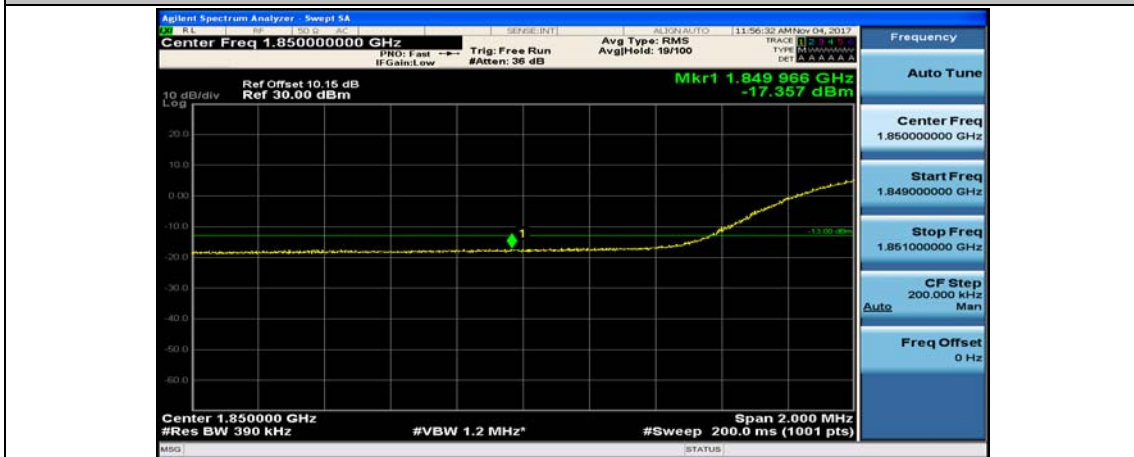

(Channel Bandwidth:20 MHz)_LCH_QPSK_100RB#0