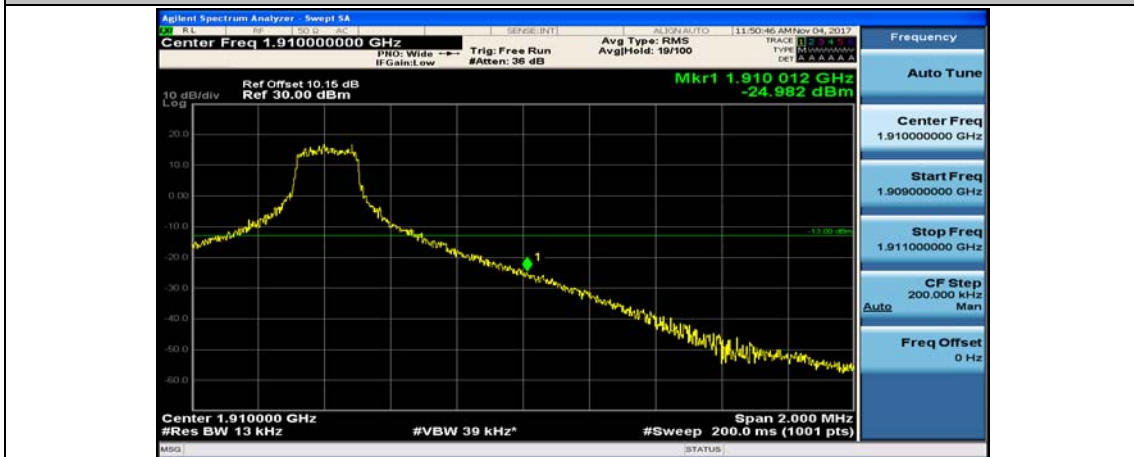

Channel Bandwidth: 10 MHz_LCH_16QAM_25RB#12

Channel Bandwidth: 10 MHz_HCH_16QAM_1RB#24

Channel Bandwidth: 10 MHz_HCH_16QAM_1RB#49

Channel Bandwidth: 10 MHz_HCH_16QAM_25RB#0

Channel Bandwidth: 15 MHz

(Channel Bandwidth:15 MHz)_LCH_QPSK_1RB#0

(Channel Bandwidth:15 MHz)_LCH_QPSK_1RB#37

(Channel Bandwidth:15 MHz)_LCH_QPSK_1RB#74

(Channel Bandwidth:15 MHz)_LCH_QPSK_37RB#0

(Channel Bandwidth:15 MHz)_LCH_QPSK_37RB#18

(Channel Bandwidth:15 MHz)_LCH_QPSK_37RB#38