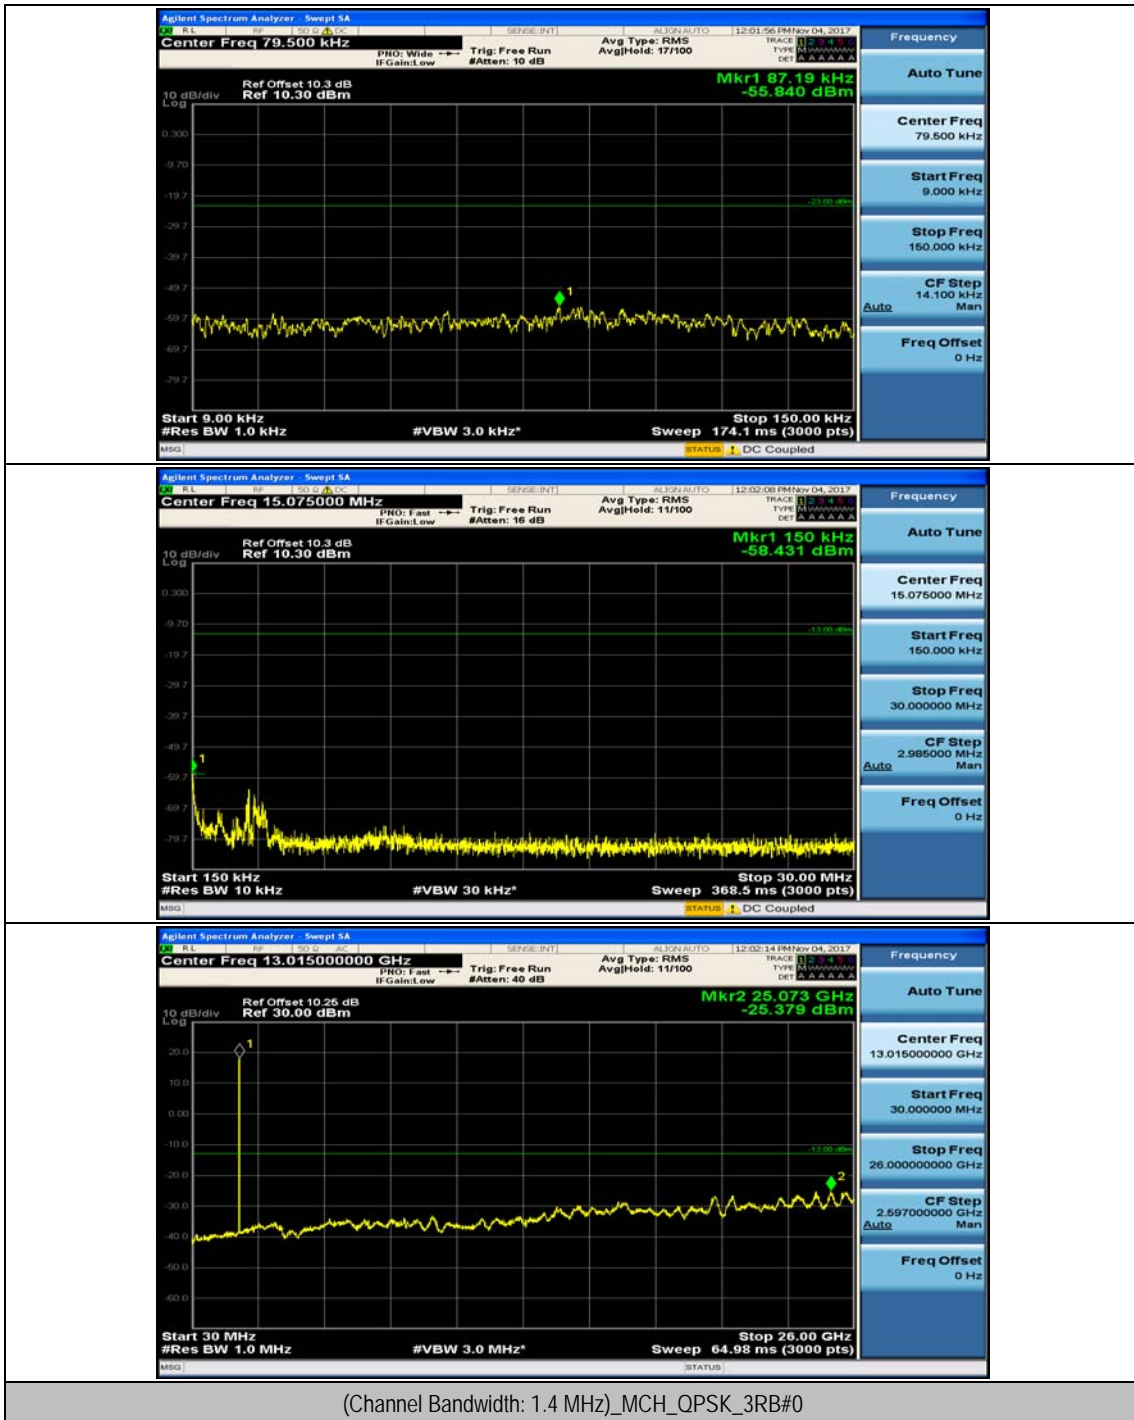

(Channel Bandwidth:20 MHz)_HCH_16QAM_100RB#0

Appendix E: Conducted Spurious Emission

Test Graphs

Channel Bandwidth: 1.4 MHz

(Channel Bandwidth: 1.4 MHz)_MCH_QPSK_1RB#0

(Channel Bandwidth: 1.4 MHz)_MCH_QPSK_1RB#3