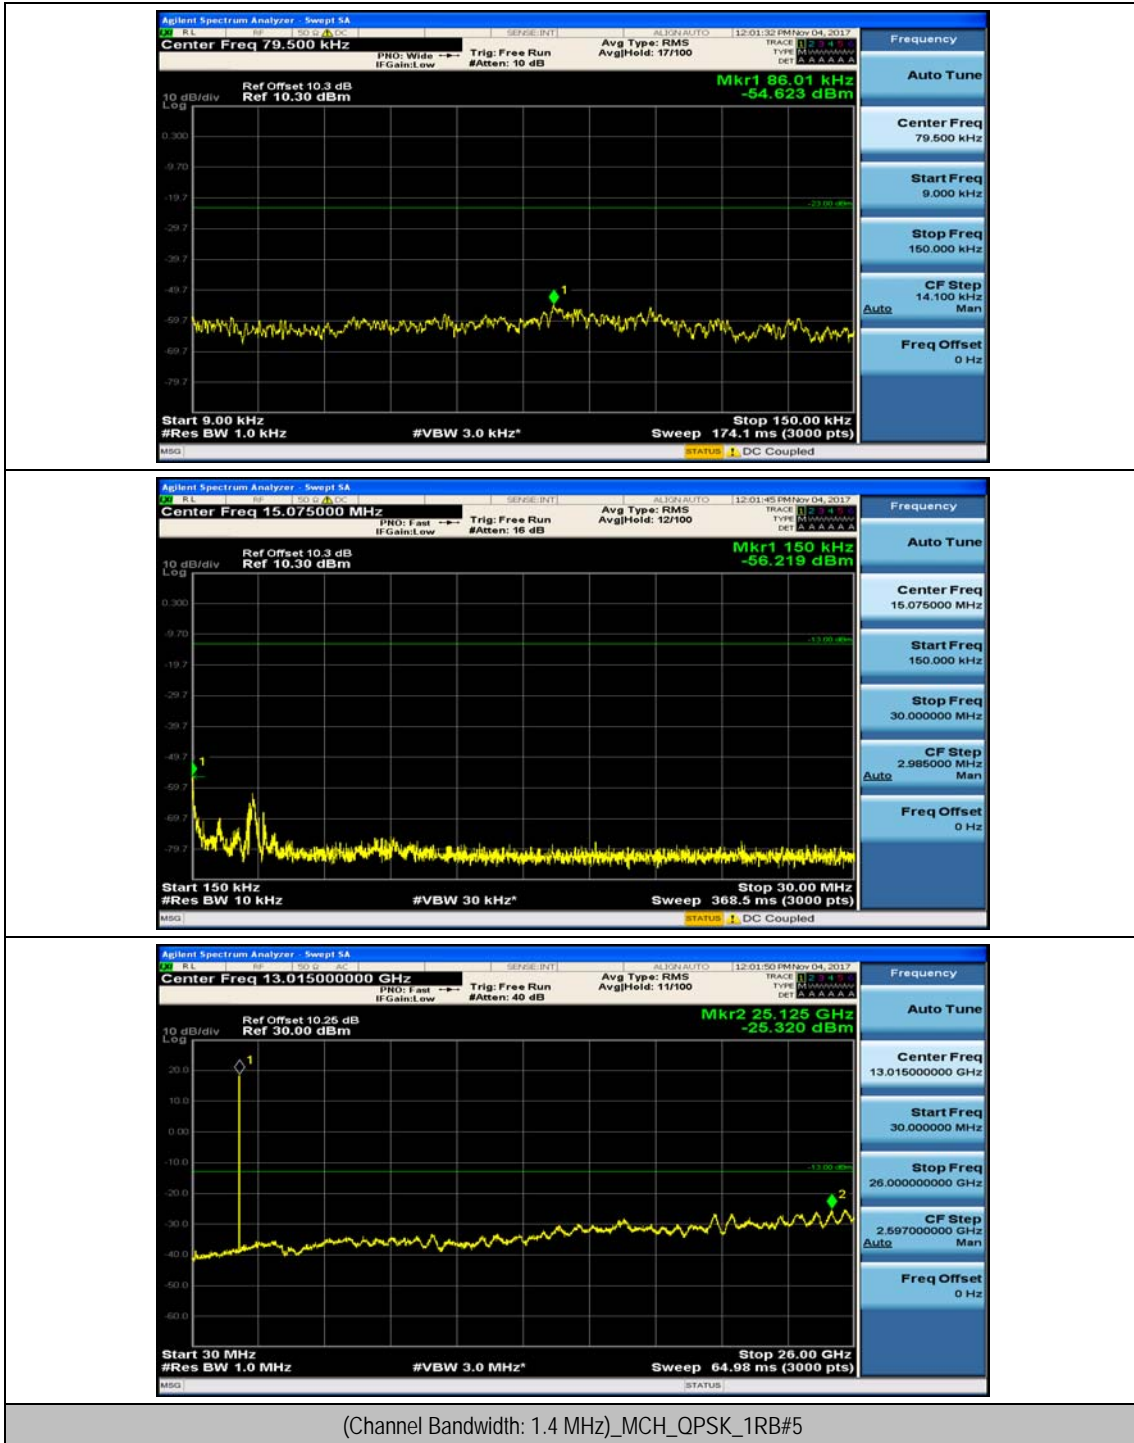

(Channel Bandwidth:20 MHz)_HCH_16QAM_100RB#0

Appendix E: Conducted Spurious Emission

Test Graphs

Channel Bandwidth: 1.4 MHz

(Channel Bandwidth: 1.4 MHz)_MCH_QPSK_1RB#0

(Channel Bandwidth: 1.4 MHz)_MCH_QPSK_1RB#3