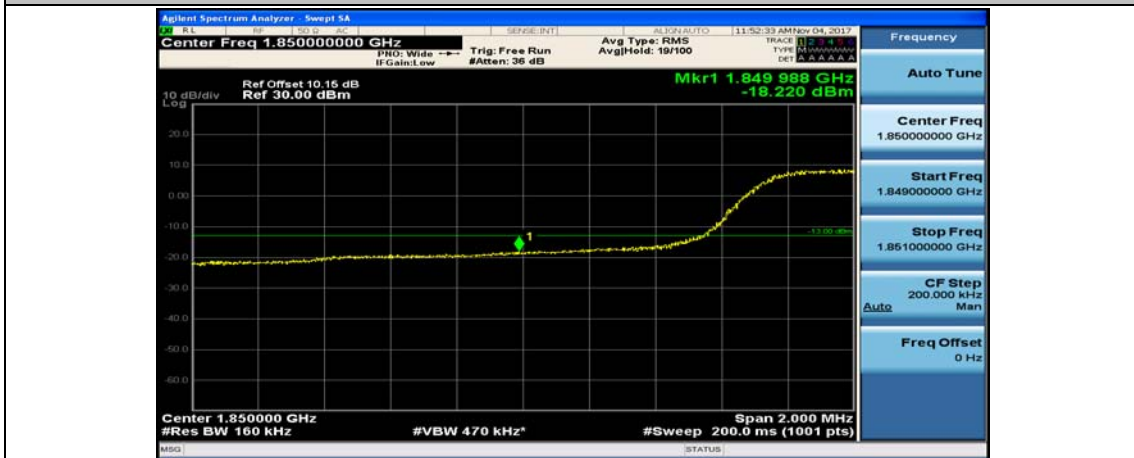

Channel Bandwidth: 10 MHz_LCH_16QAM_25RB#12

Channel Bandwidth: 10 MHz_HCH_16QAM_1RB#24

Channel Bandwidth: 10 MHz_HCH_16QAM_1RB#49

Channel Bandwidth: 10 MHz_HCH_16QAM_25RB#0

Channel Bandwidth: 15 MHz

(Channel Bandwidth:15 MHz)_LCH_QPSK_1RB#0

(Channel Bandwidth:15 MHz)_LCH_QPSK_1RB#37

(Channel Bandwidth:15 MHz)_LCH_QPSK_1RB#74

(Channel Bandwidth:15 MHz)_LCH_QPSK_37RB#0

(Channel Bandwidth:15 MHz)_LCH_QPSK_37RB#18

(Channel Bandwidth:15 MHz)_LCH_QPSK_37RB#38