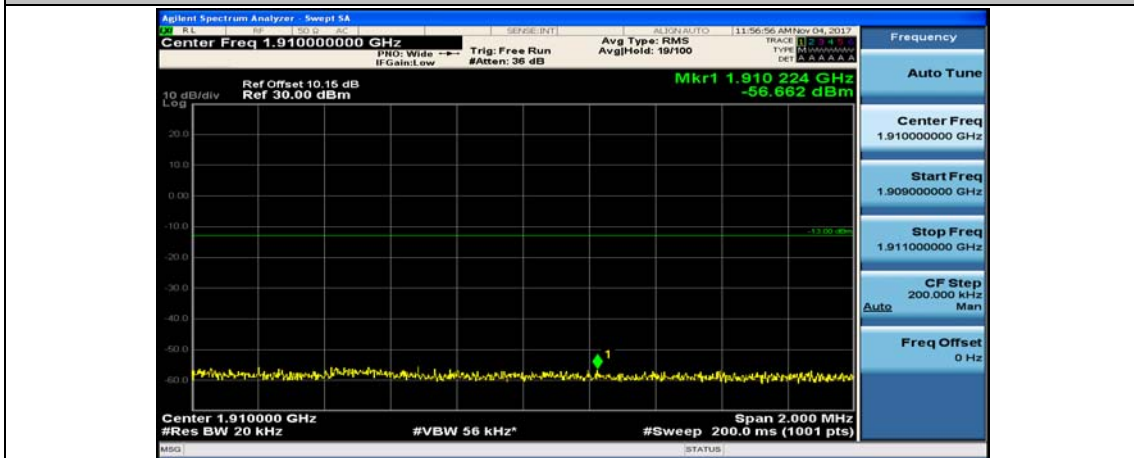

(Channel Bandwidth:20 MHz)_LCH_QPSK_50RB#25

(Channel Bandwidth:20 MHz)_LCH_QPSK_50RB#50

(Channel Bandwidth:20 MHz)_LCH_QPSK_100RB#0

(Channel Bandwidth:20 MHz)_HCH_QPSK_1RB#0

(Channel Bandwidth:20 MHz)_HCH_QPSK_1RB#49