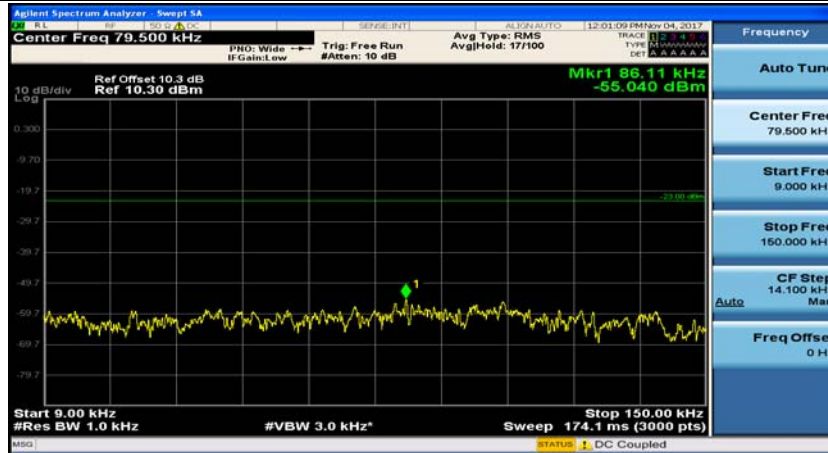

(Channel Bandwidth:20 MHz)_HCH_16QAM_100RB#0

Appendix E: Conducted Spurious Emission

Test Graphs

Channel Bandwidth: 1.4 MHz

(Channel Bandwidth: 1.4 MHz)_MCH_QPSK_1RB#0

(Channel Bandwidth: 1.4 MHz)_MCH_QPSK_1RB#3