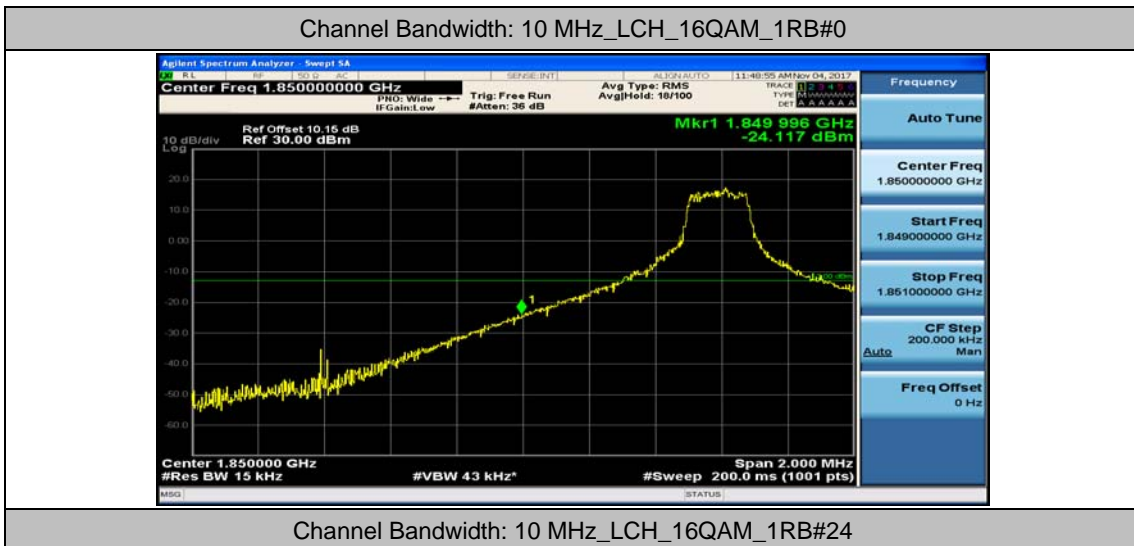

Channel Bandwidth: 10 MHz_HCH_QPSK_25RB#0

Channel Bandwidth: 10 MHz_HCH_QPSK_25RB#12

Channel Bandwidth: 10 MHz_HCH_QPSK_25RB#25

Channel Bandwidth: 10 MHz_LCH_16QAM_1RB#49

Channel Bandwidth: 10 MHz_LCH_16QAM_25RB#0