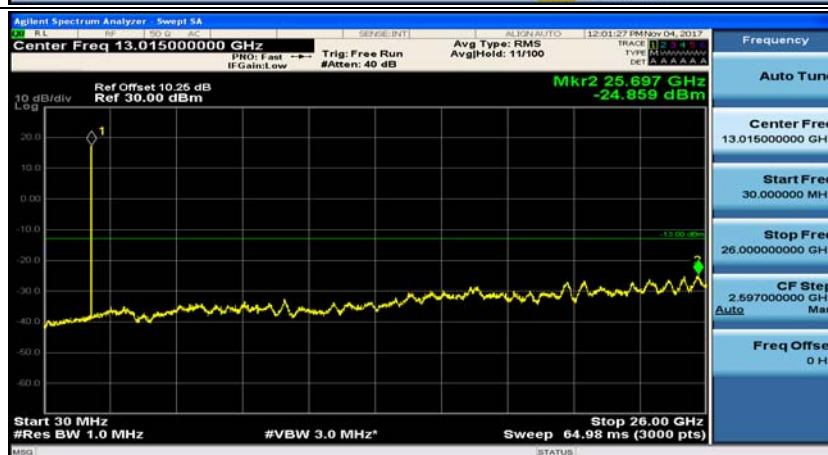

(Channel Bandwidth:20 MHz)_HCH_16QAM_100RB#0

Appendix E: Conducted Spurious Emission

Test Graphs

Channel Bandwidth: 1.4 MHz

(Channel Bandwidth: 1.4 MHz)_MCH_QPSK_1RB#0

(Channel Bandwidth: 1.4 MHz)_MCH_QPSK_1RB#3