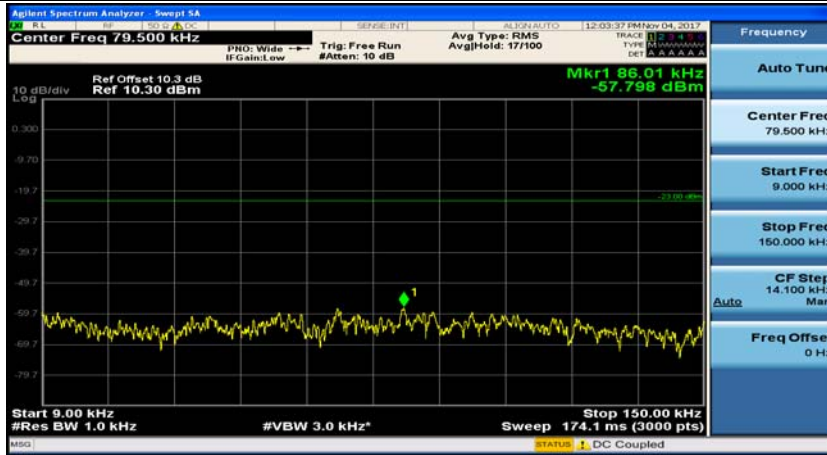

(Channel Bandwidth: 1.4 MHz)_HCH_QPSK_1RB#0