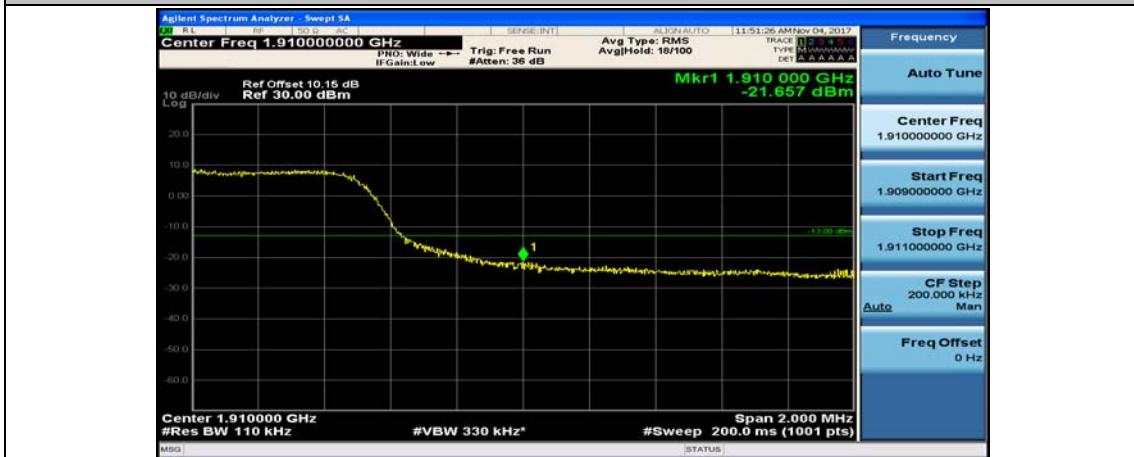

Channel Bandwidth: 10 MHz_LCH_16QAM_25RB#12

Channel Bandwidth: 10 MHz_HCH_16QAM_1RB#24

Channel Bandwidth: 10 MHz_HCH_16QAM_1RB#49

Channel Bandwidth: 10 MHz_HCH_16QAM_25RB#0

Channel Bandwidth: 15 MHz

(Channel Bandwidth:15 MHz)_LCH_QPSK_1RB#0

(Channel Bandwidth:15 MHz)_LCH_QPSK_1RB#37

(Channel Bandwidth:15 MHz)_LCH_QPSK_1RB#74

(Channel Bandwidth:15 MHz)_LCH_QPSK_37RB#0

(Channel Bandwidth:15 MHz)_LCH_QPSK_37RB#18

(Channel Bandwidth:15 MHz)_LCH_QPSK_37RB#38