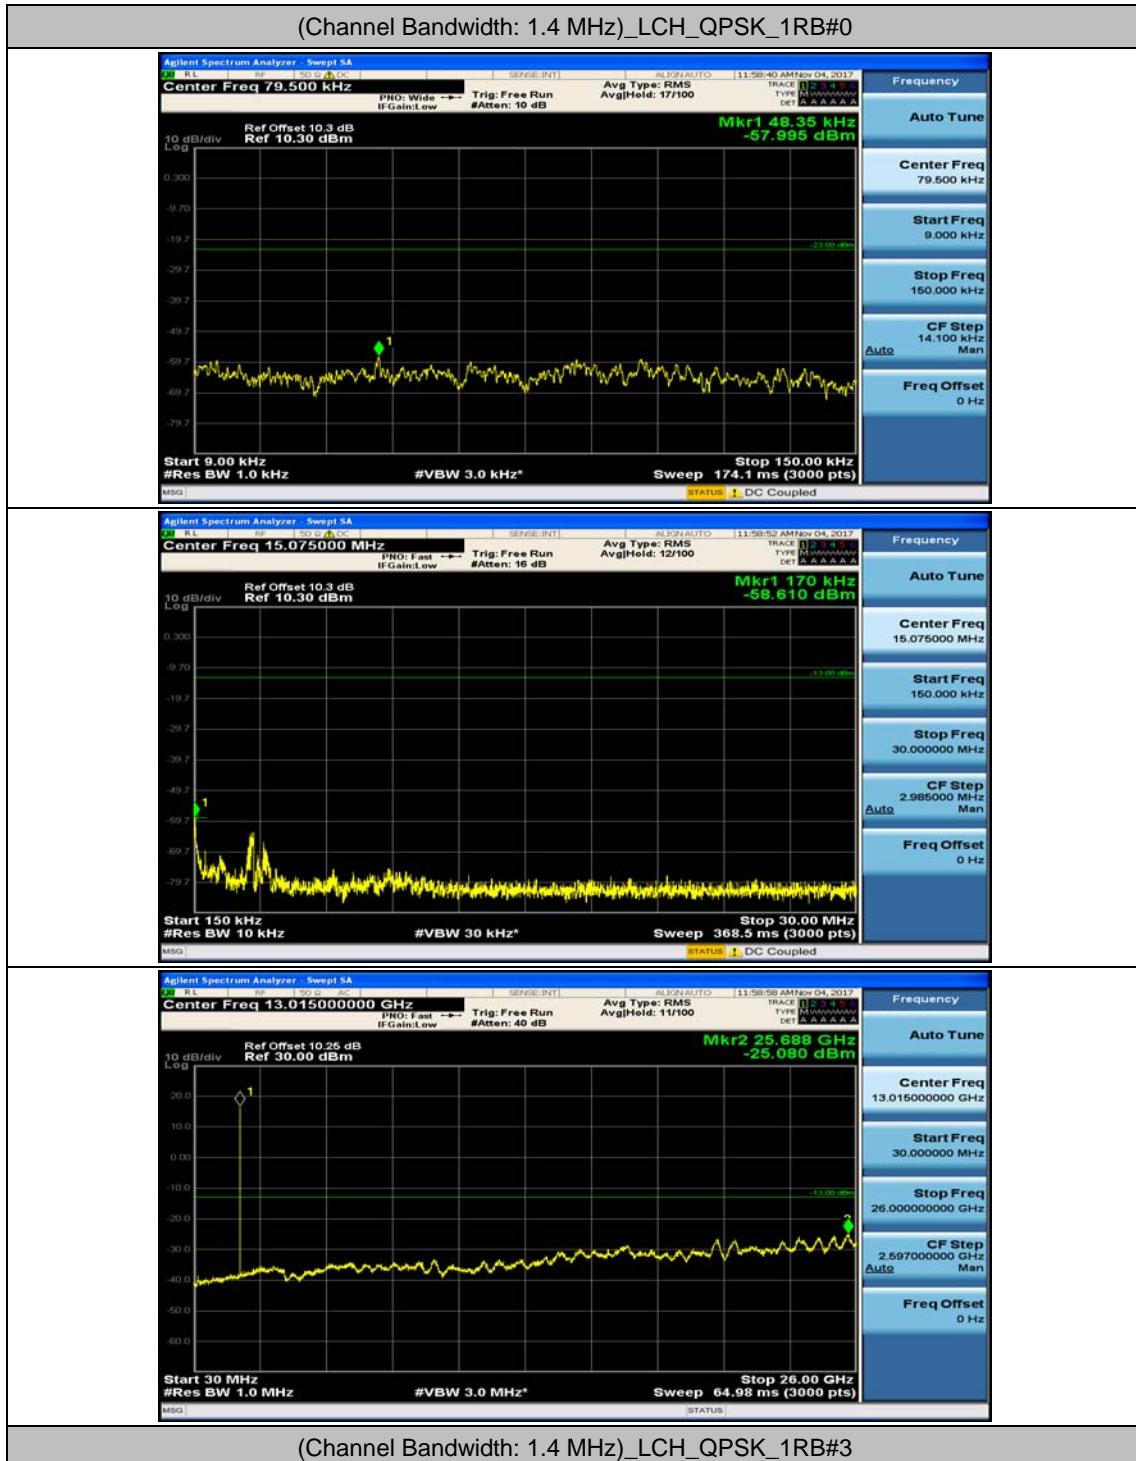

Appendix E: Conducted Spurious Emission

Test Graphs

Channel Bandwidth: 1.4 MHz