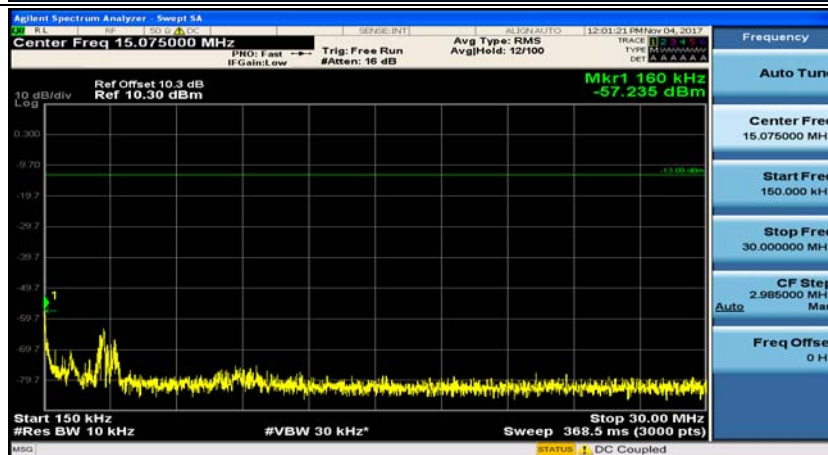

(Channel Bandwidth:20 MHz)_HCH_16QAM_100RB#0

Appendix E: Conducted Spurious Emission

Test Graphs

Channel Bandwidth: 1.4 MHz

(Channel Bandwidth: 1.4 MHz)_MCH_QPSK_1RB#0

(Channel Bandwidth: 1.4 MHz)_MCH_QPSK_1RB#3