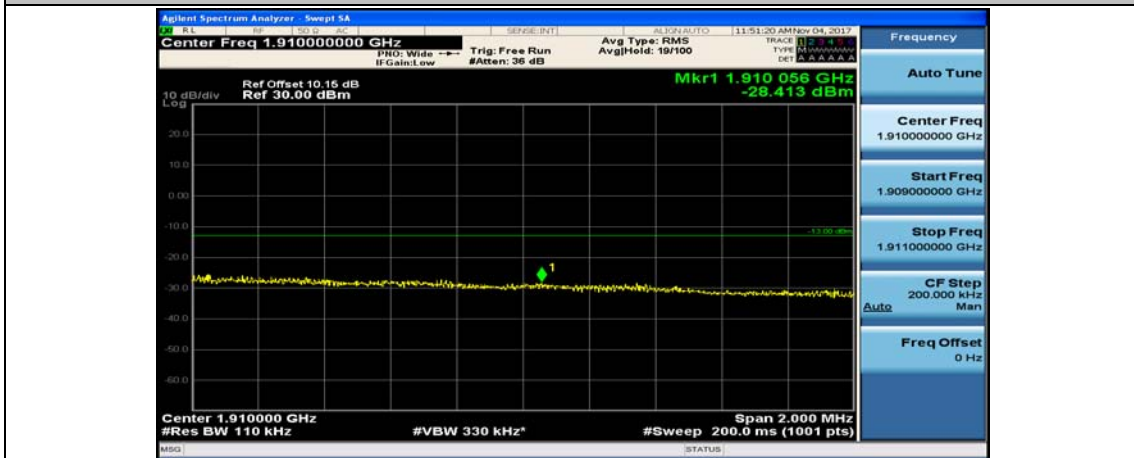

Channel Bandwidth: 10 MHz_LCH_16QAM_25RB#12

Channel Bandwidth: 10 MHz_HCH_16QAM_1RB#24

Channel Bandwidth: 10 MHz_HCH_16QAM_1RB#49

Channel Bandwidth: 10 MHz_HCH_16QAM_25RB#0

Channel Bandwidth: 15 MHz

(Channel Bandwidth:15 MHz)_LCH_QPSK_1RB#0

(Channel Bandwidth:15 MHz)_LCH_QPSK_1RB#37

(Channel Bandwidth:15 MHz)_LCH_QPSK_1RB#74

(Channel Bandwidth:15 MHz)_LCH_QPSK_37RB#0

(Channel Bandwidth:15 MHz)_LCH_QPSK_37RB#18

(Channel Bandwidth:15 MHz)_LCH_QPSK_37RB#38