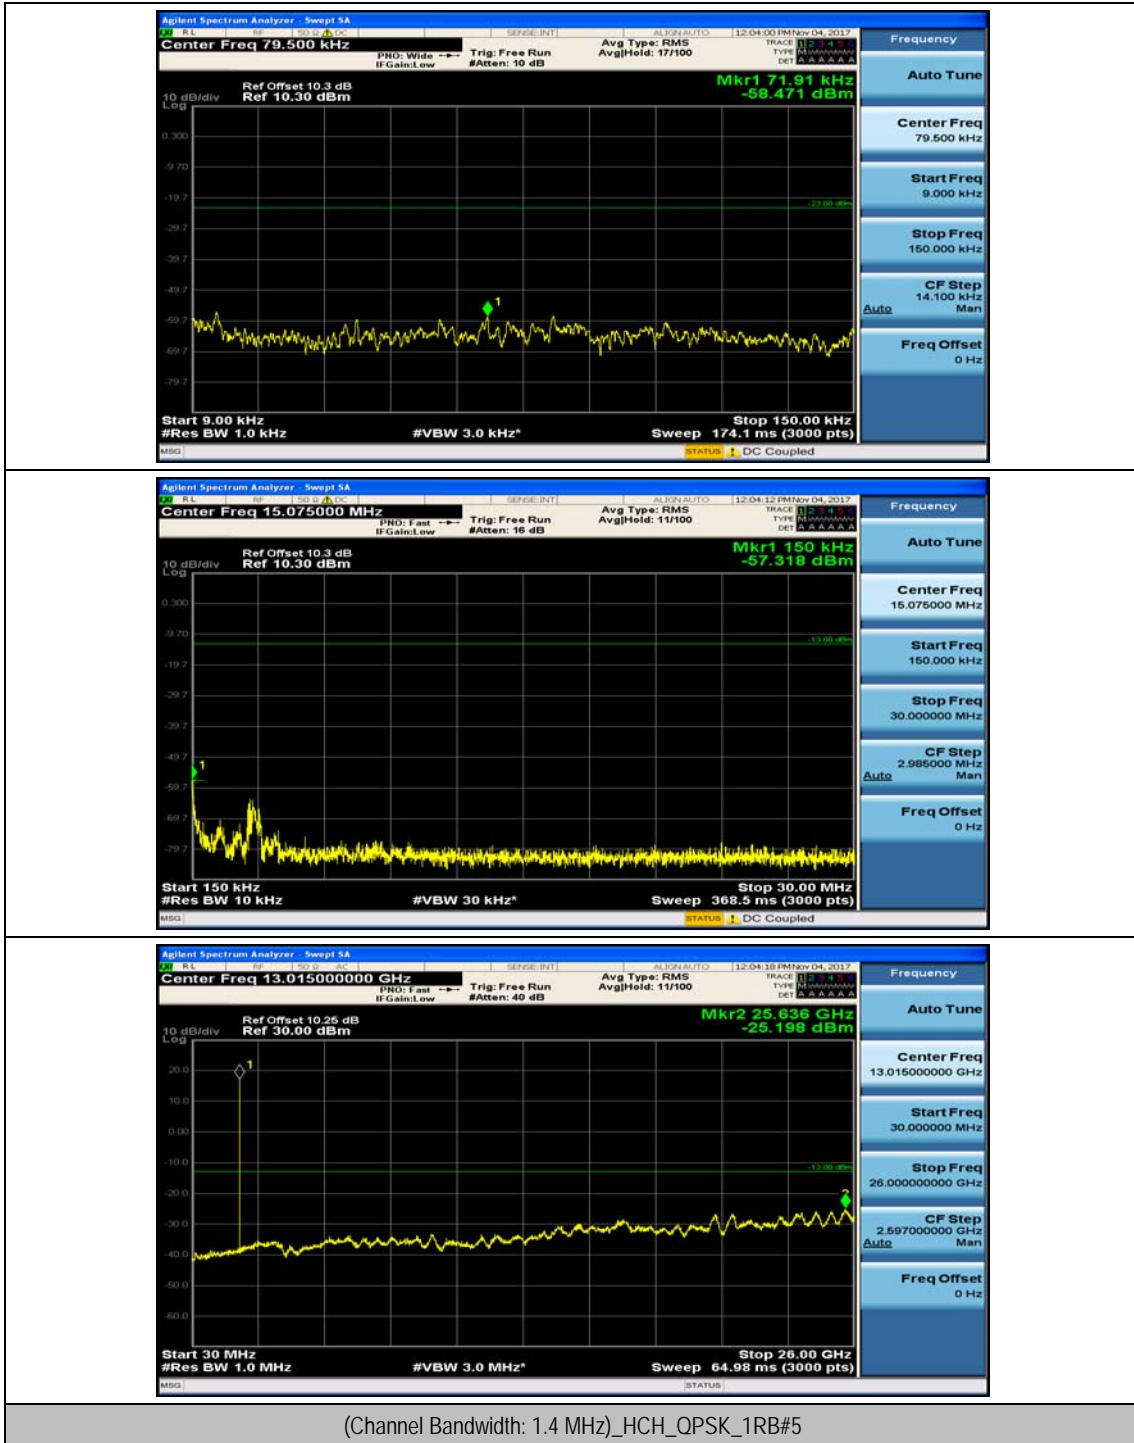

(Channel Bandwidth: 1.4 MHz)_HCH_QPSK_1RB#3