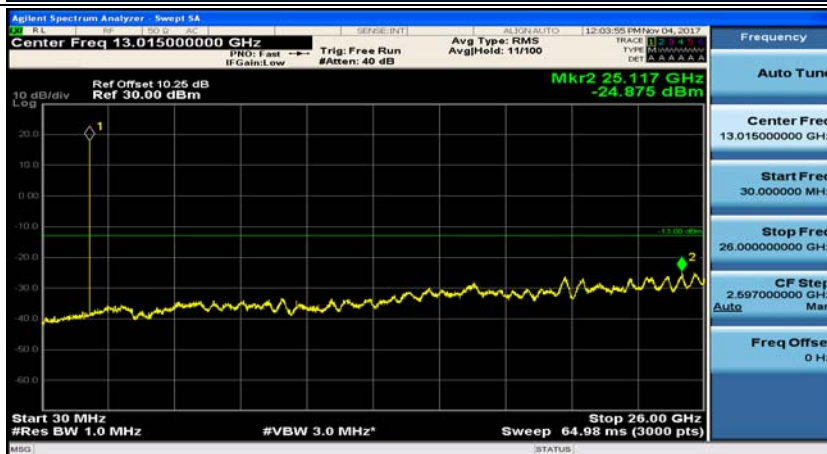

(Channel Bandwidth: 1.4 MHz)_HCH_QPSK_1RB#0