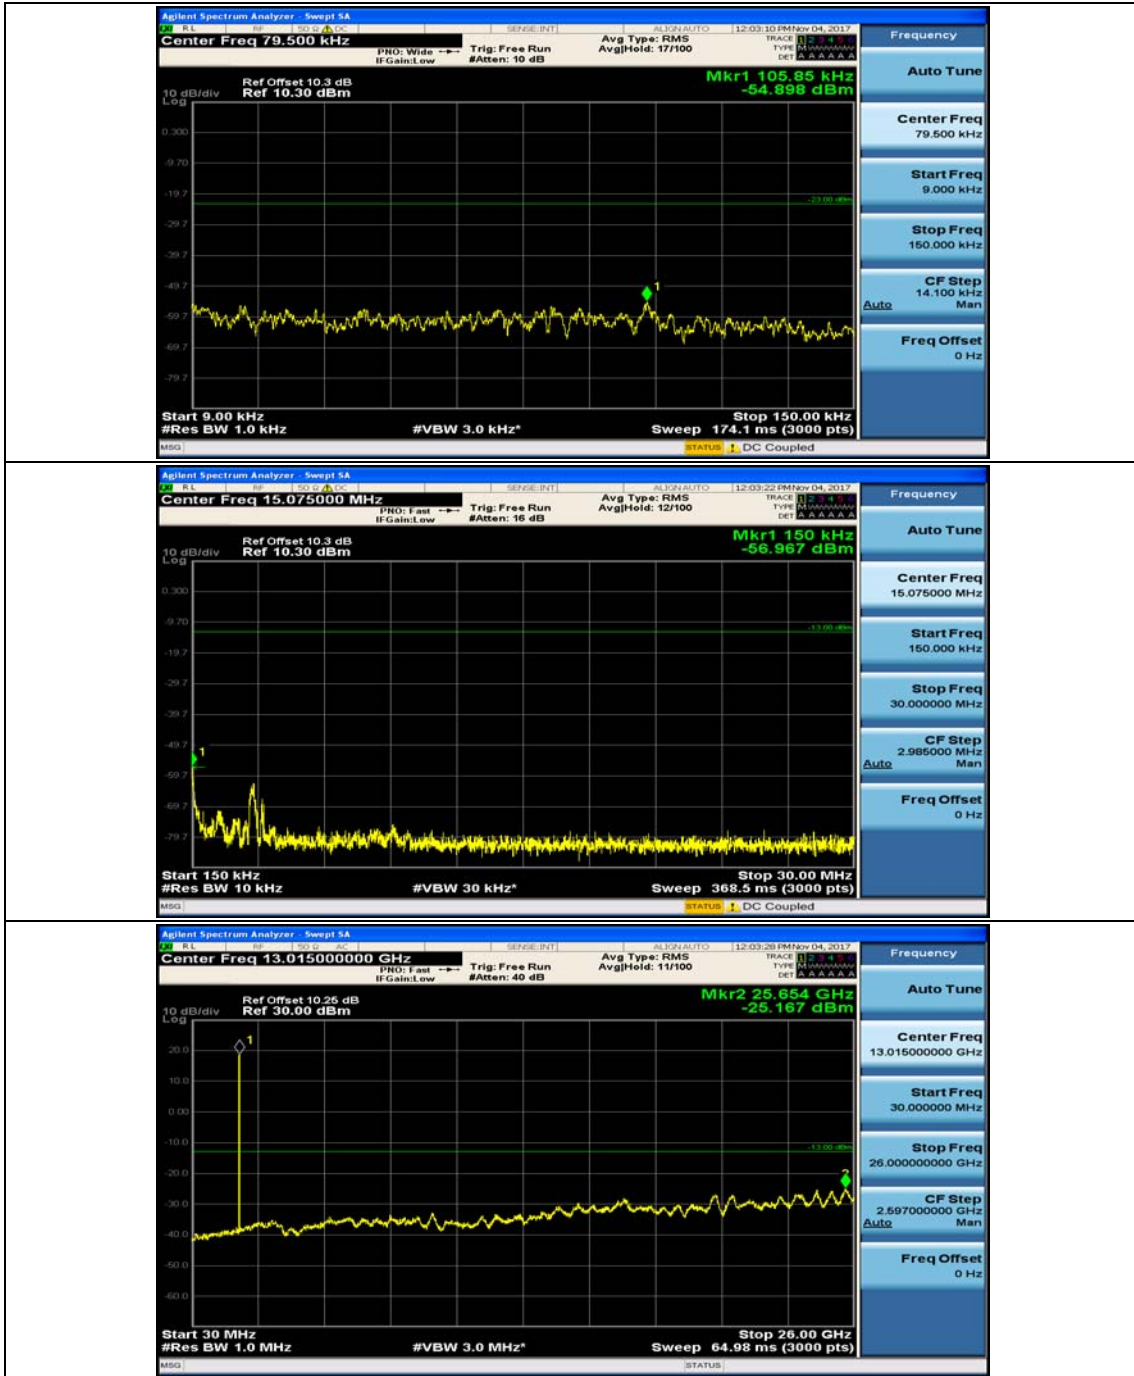

(Channel Bandwidth:20 MHz)_HCH_16QAM_100RB#0

Appendix E: Conducted Spurious Emission

Test Graphs

Channel Bandwidth: 1.4 MHz

(Channel Bandwidth: 1.4 MHz)_MCH_QPSK_1RB#0

(Channel Bandwidth: 1.4 MHz)_MCH_QPSK_1RB#3

(Channel Bandwidth: 1.4 MHz)_HCH_QPSK_1RB#0

(Channel Bandwidth: 1.4 MHz)_HCH_QPSK_1RB#3

(Channel Bandwidth: 1.4 MHz)_MCH_16QAM_1RB#0

(Channel Bandwidth: 1.4 MHz)_HCH_16QAM_1RB#0