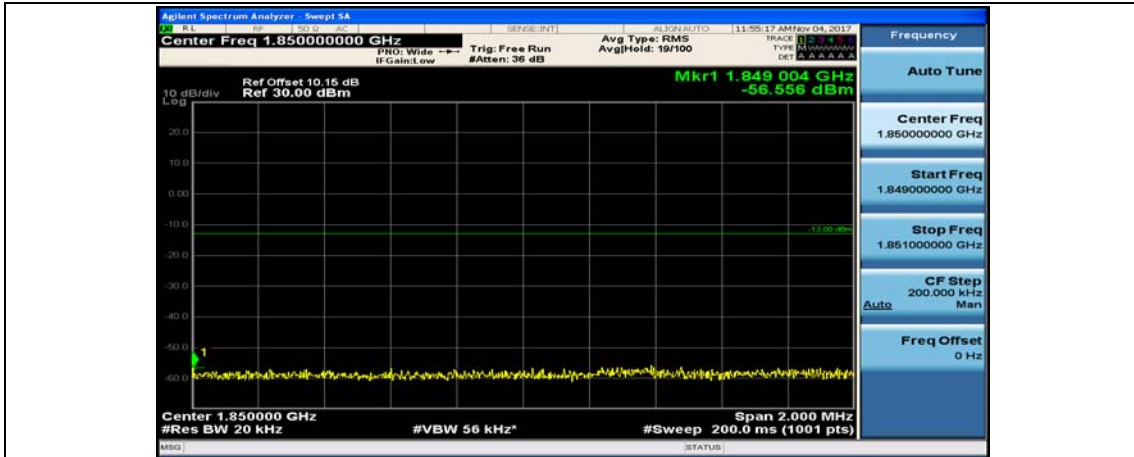

(Channel Bandwidth:15 MHz)_HCH_16QAM_37RB#38

(Channel Bandwidth:15 MHz)_HCH_16QAM_75RB#0

Channel Bandwidth: 20 MHz

(Channel Bandwidth:20 MHz)_LCH_QPSK_1RB#49

(Channel Bandwidth:20 MHz)_LCH_QPSK_1RB#99

(Channel Bandwidth:20 MHz)_LCH_QPSK_50RB#0