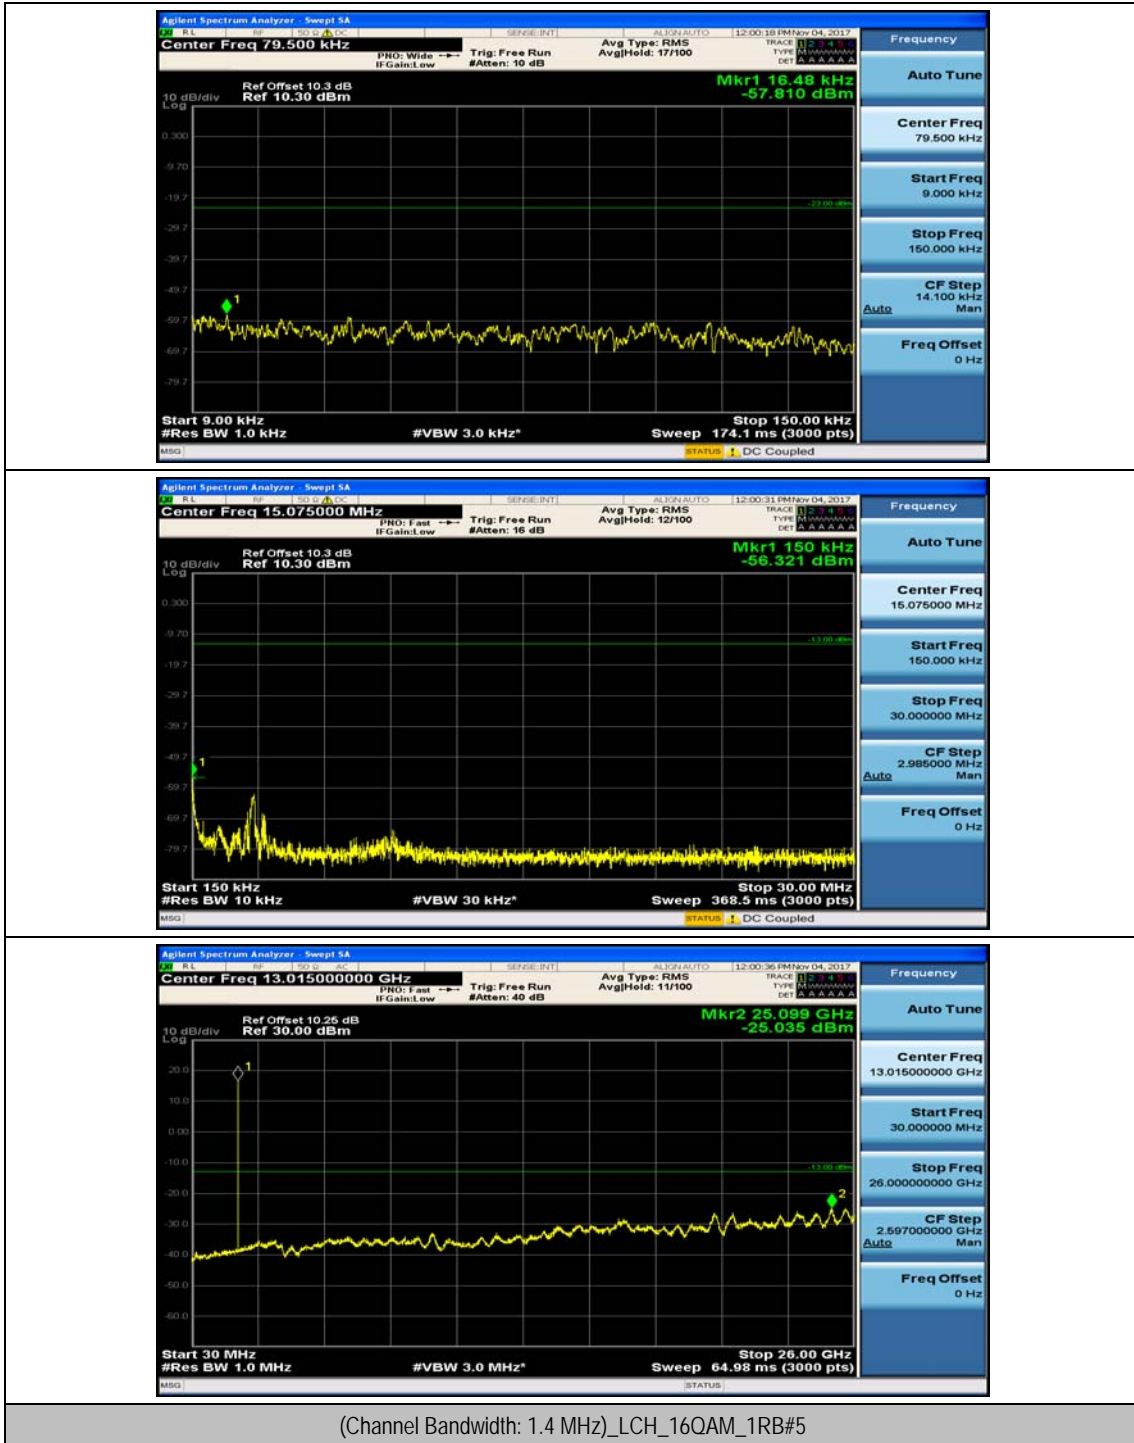

(Channel Bandwidth: 1.4 MHz)_HCH_QPSK_1RB#0

(Channel Bandwidth: 1.4 MHz)_HCH_QPSK_1RB#3

(Channel Bandwidth: 1.4 MHz)_MCH_16QAM_1RB#0

(Channel Bandwidth: 1.4 MHz)_HCH_16QAM_1RB#0