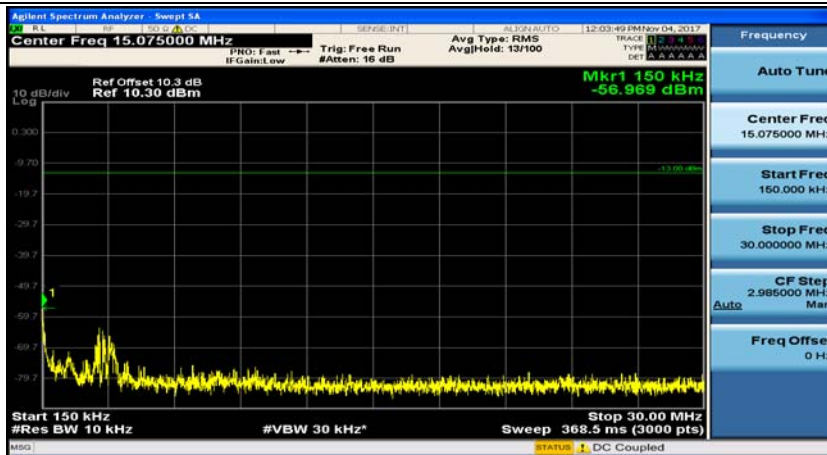

(Channel Bandwidth: 1.4 MHz)_HCH_QPSK_1RB#0