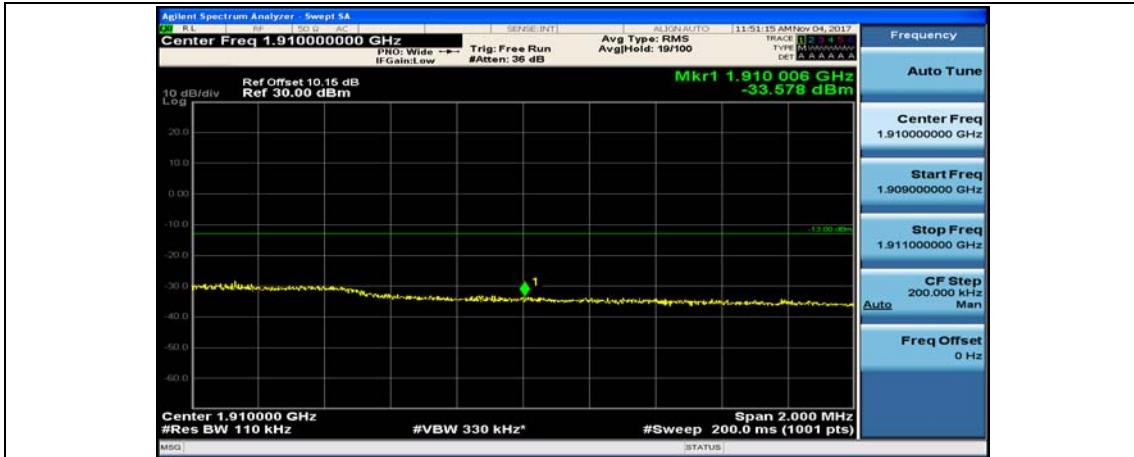

Channel Bandwidth: 10 MHz_LCH_16QAM_25RB#12

Channel Bandwidth: 10 MHz_HCH_16QAM_1RB#24

Channel Bandwidth: 10 MHz_HCH_16QAM_1RB#49

Channel Bandwidth: 10 MHz_HCH_16QAM_25RB#0

Channel Bandwidth: 15 MHz

(Channel Bandwidth:15 MHz)_LCH_QPSK_1RB#0

(Channel Bandwidth:15 MHz)_LCH_QPSK_1RB#37

(Channel Bandwidth:15 MHz)_LCH_QPSK_1RB#74

(Channel Bandwidth:15 MHz)_LCH_QPSK_37RB#0

(Channel Bandwidth:15 MHz)_LCH_QPSK_37RB#18

(Channel Bandwidth:15 MHz)_LCH_QPSK_37RB#38