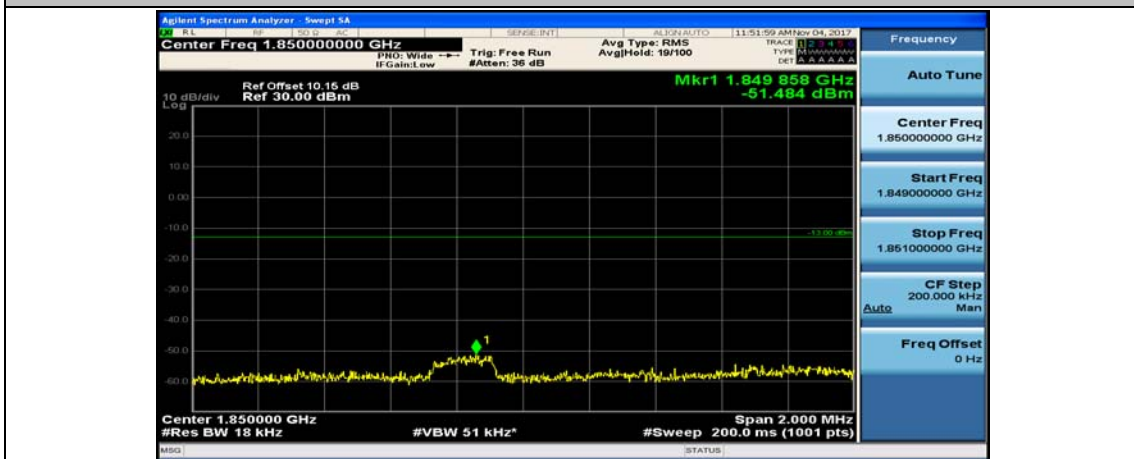

Channel Bandwidth: 10 MHz_LCH_16QAM_25RB#12

Channel Bandwidth: 10 MHz_HCH_16QAM_1RB#24

Channel Bandwidth: 10 MHz_HCH_16QAM_1RB#49

Channel Bandwidth: 10 MHz_HCH_16QAM_25RB#0

Channel Bandwidth: 15 MHz

(Channel Bandwidth:15 MHz)_LCH_QPSK_1RB#0

(Channel Bandwidth:15 MHz)_LCH_QPSK_1RB#37

(Channel Bandwidth:15 MHz)_LCH_QPSK_1RB#74

(Channel Bandwidth:15 MHz)_LCH_QPSK_37RB#0

(Channel Bandwidth:15 MHz)_LCH_QPSK_37RB#18

(Channel Bandwidth:15 MHz)_LCH_QPSK_37RB#38