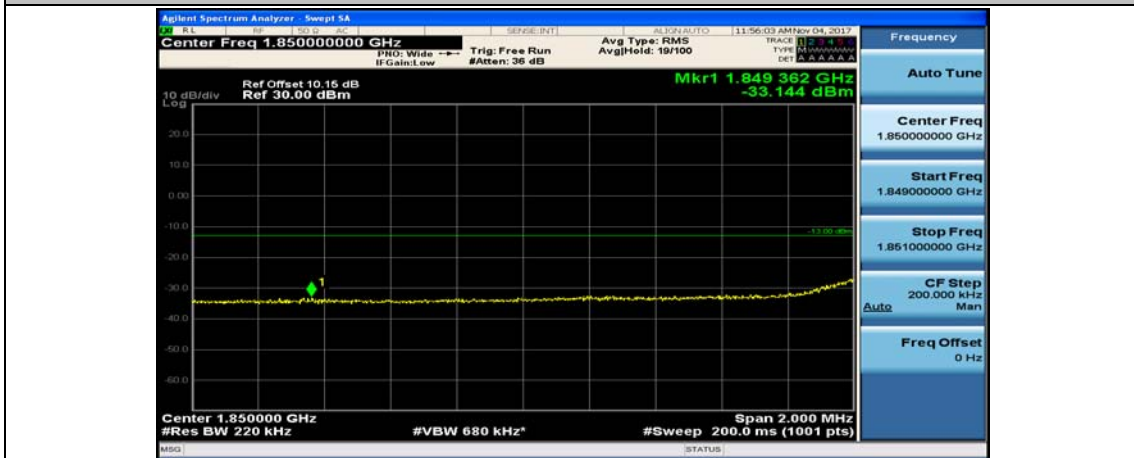

(Channel Bandwidth:20 MHz)_LCH_QPSK_50RB#50