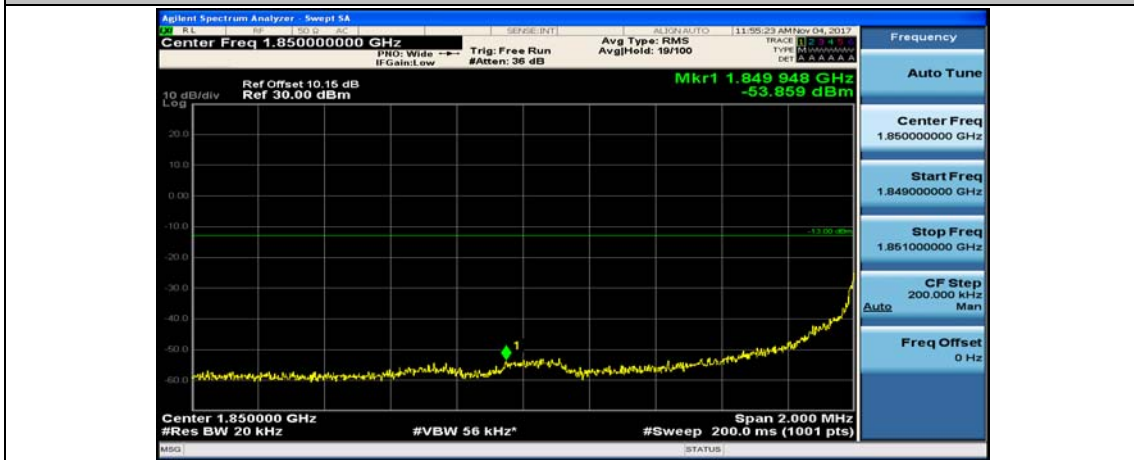

(Channel Bandwidth:15 MHz)_HCH_16QAM_37RB#38

(Channel Bandwidth:15 MHz)_HCH_16QAM_75RB#0

Channel Bandwidth: 20 MHz

(Channel Bandwidth:20 MHz)_LCH_QPSK_1RB#49

(Channel Bandwidth:20 MHz)_LCH_QPSK_1RB#99

(Channel Bandwidth:20 MHz)_LCH_QPSK_50RB#0