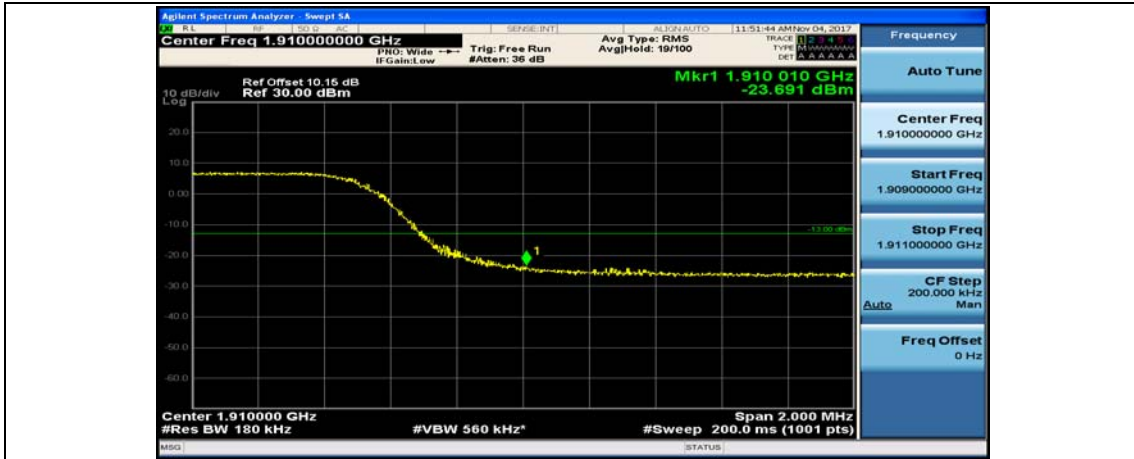

Channel Bandwidth: 10 MHz_LCH_16QAM_25RB#12

Channel Bandwidth: 10 MHz_HCH_16QAM_1RB#24

Channel Bandwidth: 10 MHz_HCH_16QAM_1RB#49

Channel Bandwidth: 10 MHz_HCH_16QAM_25RB#0

Channel Bandwidth: 15 MHz

(Channel Bandwidth:15 MHz)_LCH_QPSK_1RB#0

(Channel Bandwidth:15 MHz)_LCH_QPSK_1RB#37

(Channel Bandwidth:15 MHz)_LCH_QPSK_1RB#74

(Channel Bandwidth:15 MHz)_LCH_QPSK_37RB#0

(Channel Bandwidth:15 MHz)_LCH_QPSK_37RB#18

(Channel Bandwidth:15 MHz)_LCH_QPSK_37RB#38