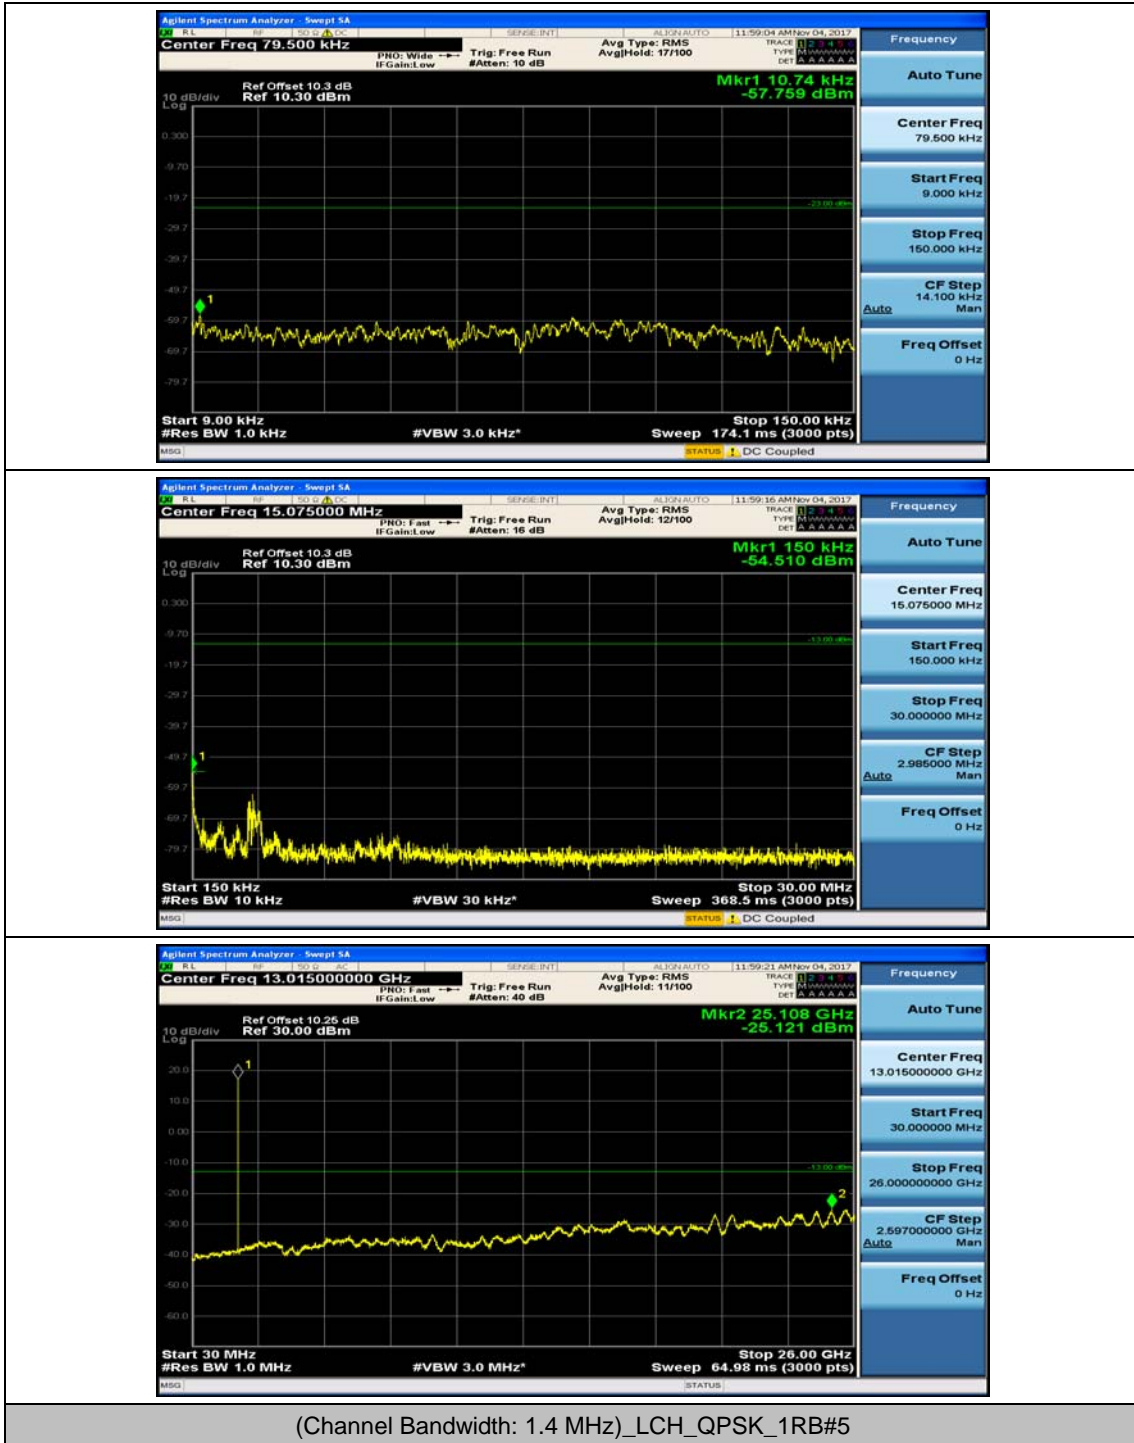

(Channel Bandwidth:20 MHz)_HCH_16QAM_100RB#0

Appendix E: Conducted Spurious Emission

Test Graphs

Channel Bandwidth: 1.4 MHz

(Channel Bandwidth: 1.4 MHz)_MCH_QPSK_1RB#0

(Channel Bandwidth: 1.4 MHz)_MCH_QPSK_1RB#3