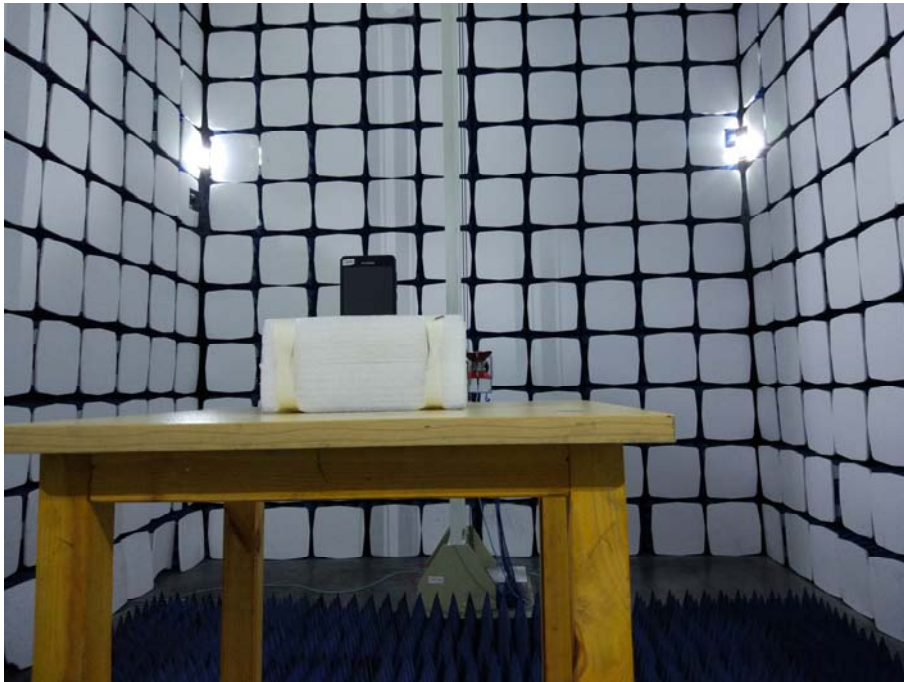

EXHIBIT 4 - TEST SETUP PHOTOGRAPHS

Spurious Radiation Test Setup (9kHz to 30MHz)

Spurious Radiation Test Setup (30MHz to 1G)

Spurious Radiation Test Setup (Above1G)

Extreme Condition Test Setup

Mobile Communication Test Setup