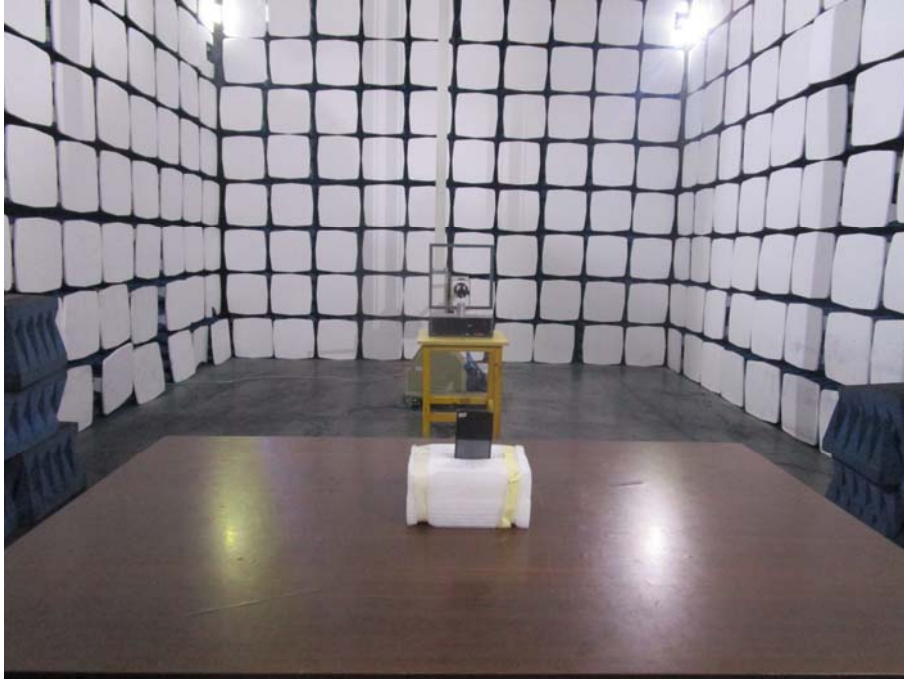

EXHIBIT 4 - TEST SETUP PHOTOGRAPHS

Spurious Radiation Test Setup (9kHz to 30MHz)

Spurious Radiation Test Setup (30MHz to 1G)

Spurious Radiation Test Setup (Above1G)

Extreme Condition Test Setup

Mobile Communication Test Setup