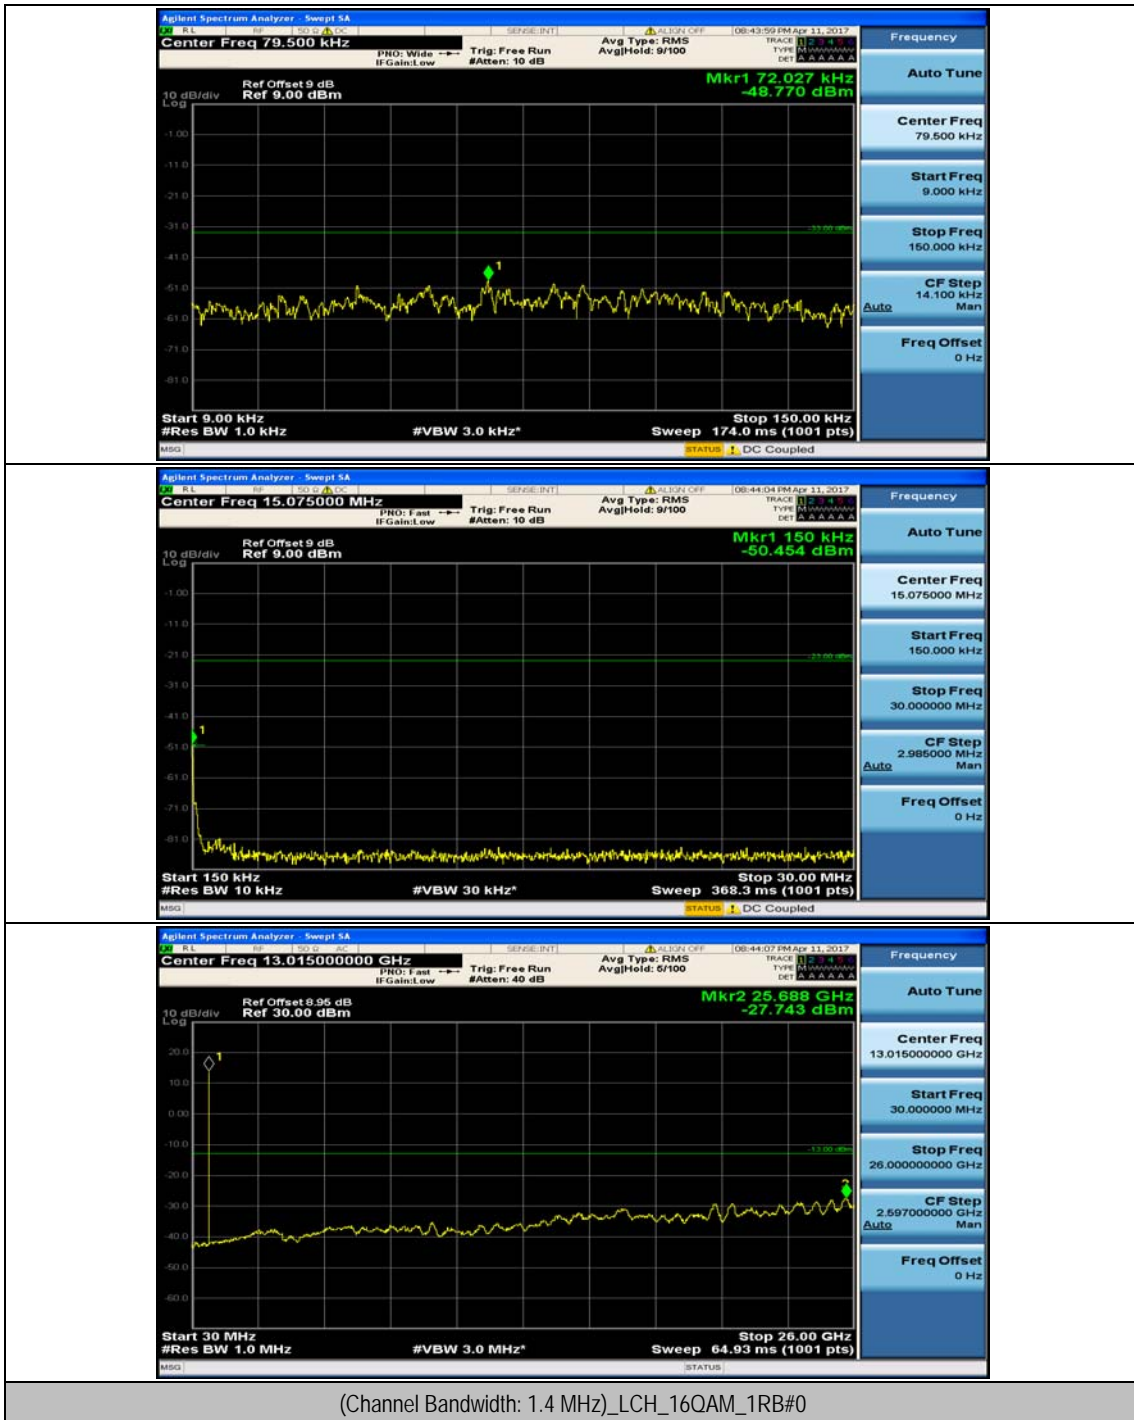

Channel Bandwidth: 10 MHz_LCH_16QAM_25RB#12

Channel Bandwidth: 10 MHz_LCH_16QAM_25RB#25

Channel Bandwidth: 10 MHz_LCH_16QAM_50RB#0

Channel Bandwidth: 10 MHz_HCH_16QAM_1RB#0

Channel Bandwidth: 10 MHz_HCH_16QAM_1RB#24

Channel Bandwidth: 10 MHz_HCH_16QAM_1RB#49

Channel Bandwidth: 10 MHz_HCH_16QAM_25RB#0

Appendix E: Conducted Spurious Emission

Test Graphs

Channel Bandwidth: 1.4 MHz

Channel Bandwidth: 3 MHz