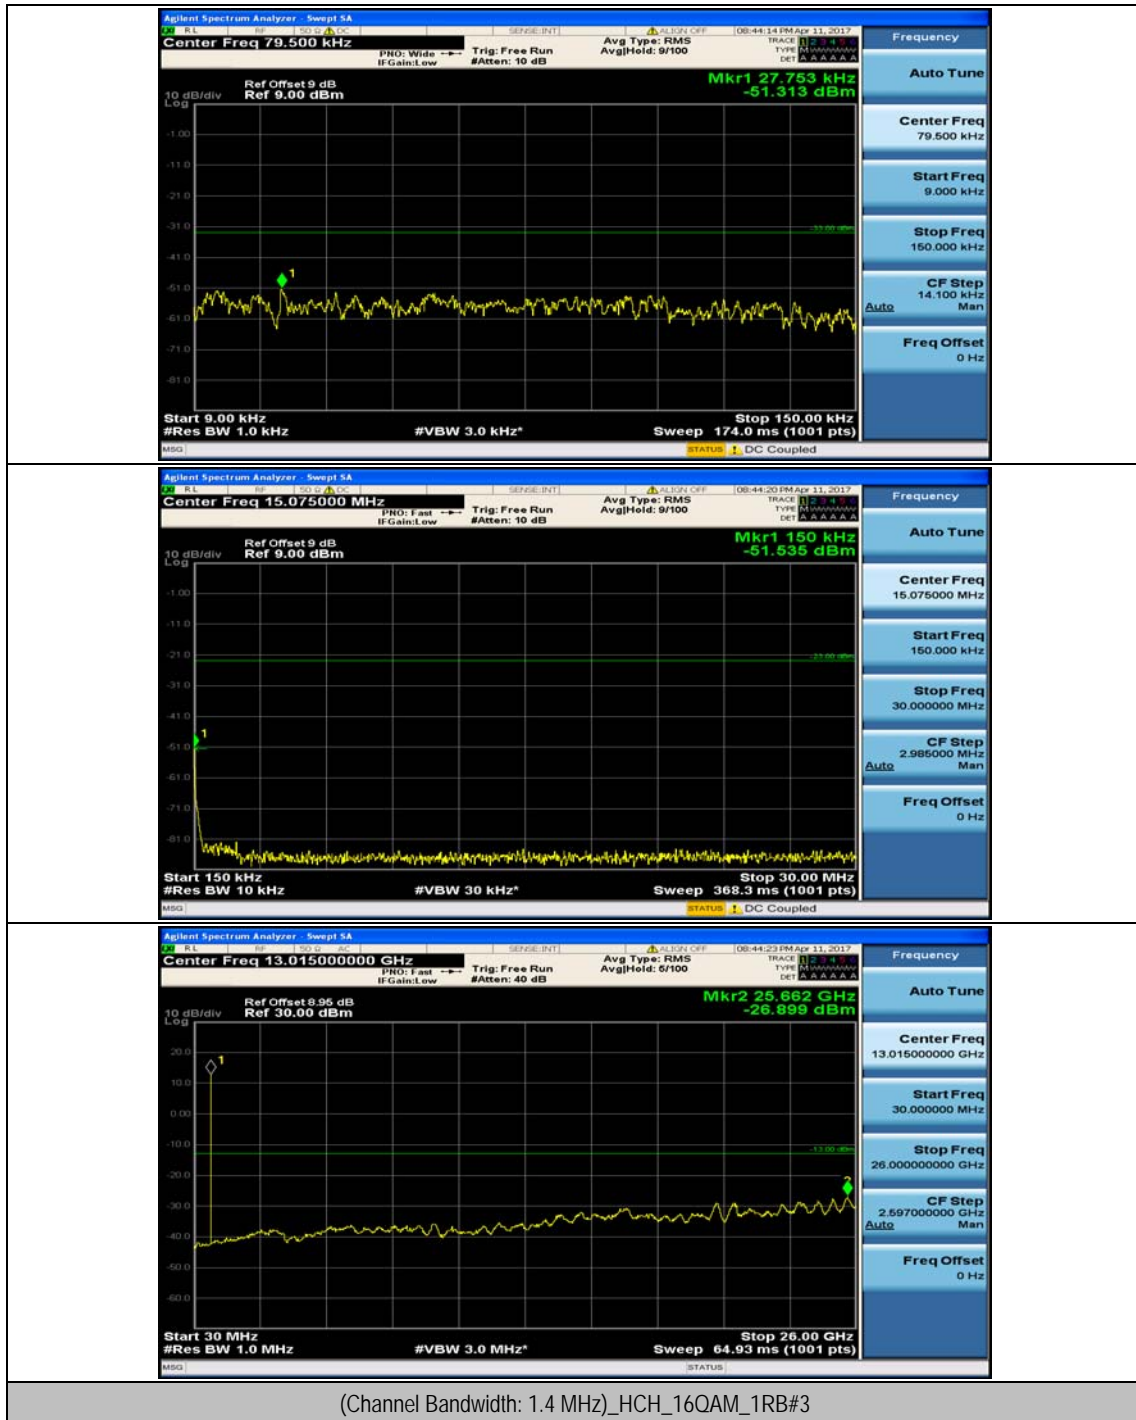

Channel Bandwidth: 10 MHz_LCH_16QAM_25RB#12

Channel Bandwidth: 10 MHz_LCH_16QAM_25RB#25

Channel Bandwidth: 10 MHz_LCH_16QAM_50RB#0

Channel Bandwidth: 10 MHz_HCH_16QAM_1RB#0

Channel Bandwidth: 10 MHz_HCH_16QAM_1RB#24

Channel Bandwidth: 10 MHz_HCH_16QAM_1RB#49

Channel Bandwidth: 10 MHz_HCH_16QAM_25RB#0

Appendix E: Conducted Spurious Emission

Test Graphs

Channel Bandwidth: 1.4 MHz

Channel Bandwidth: 3 MHz