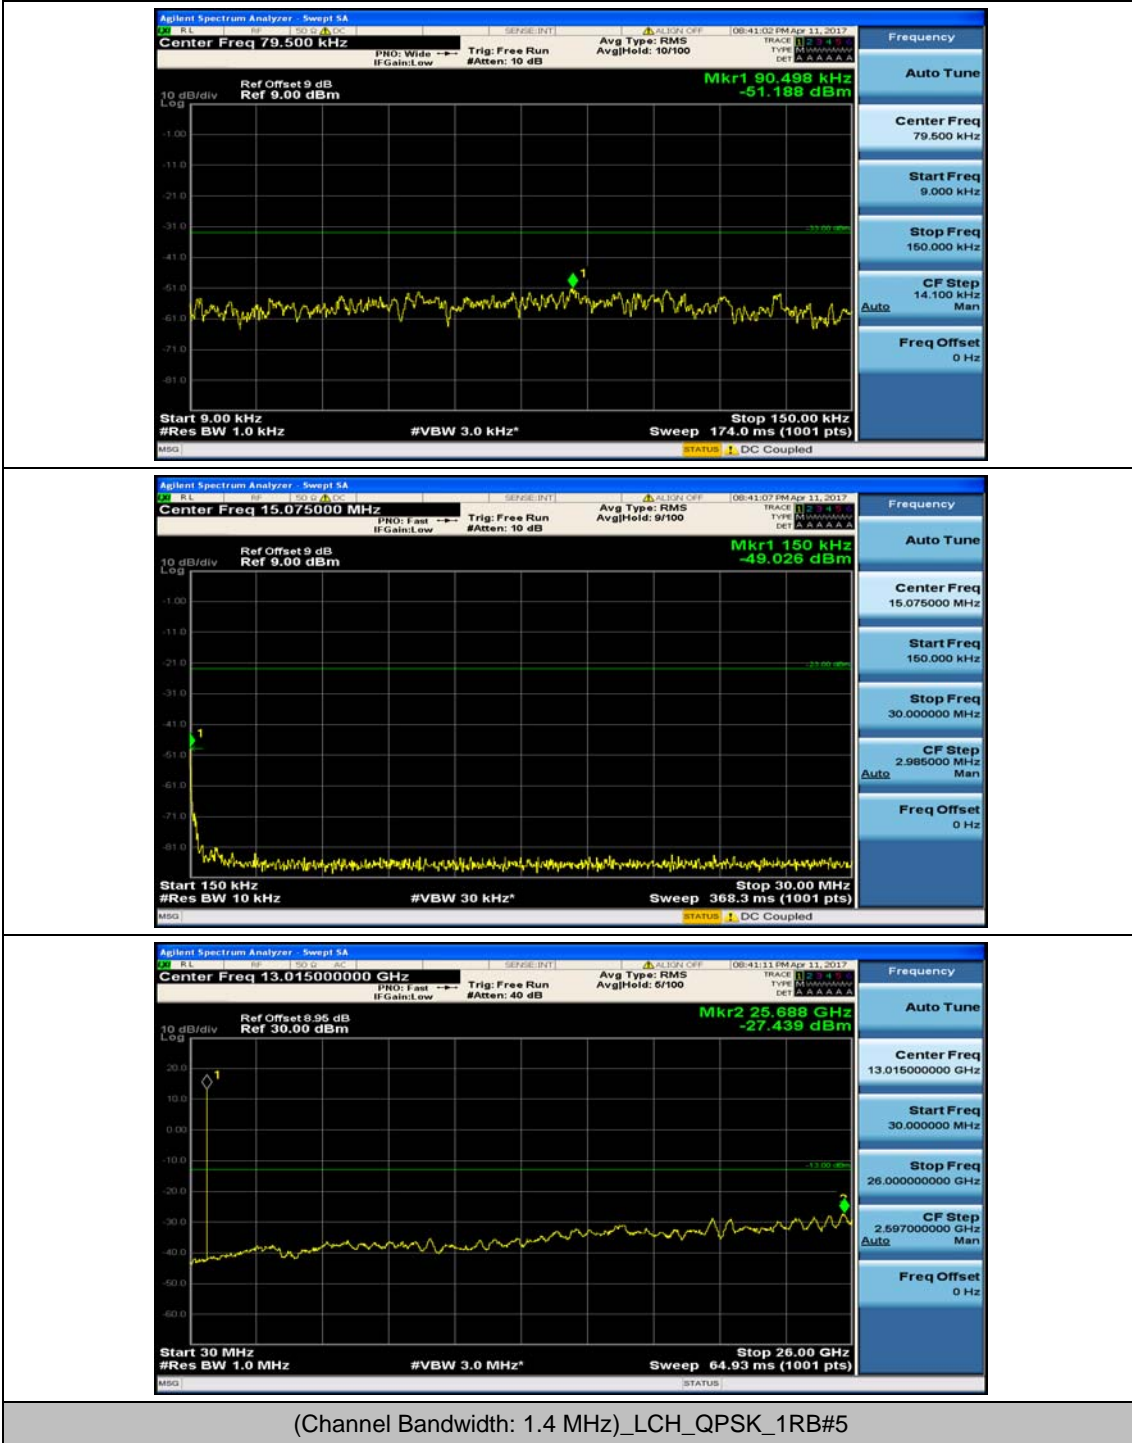

Channel Bandwidth: 10 MHz_HCH_16QAM_1RB#49

Channel Bandwidth: 10 MHz_HCH_16QAM_25RB#0

Appendix E: Conducted Spurious Emission

Test Graphs

Channel Bandwidth: 1.4 MHz

Channel Bandwidth: 3 MHz