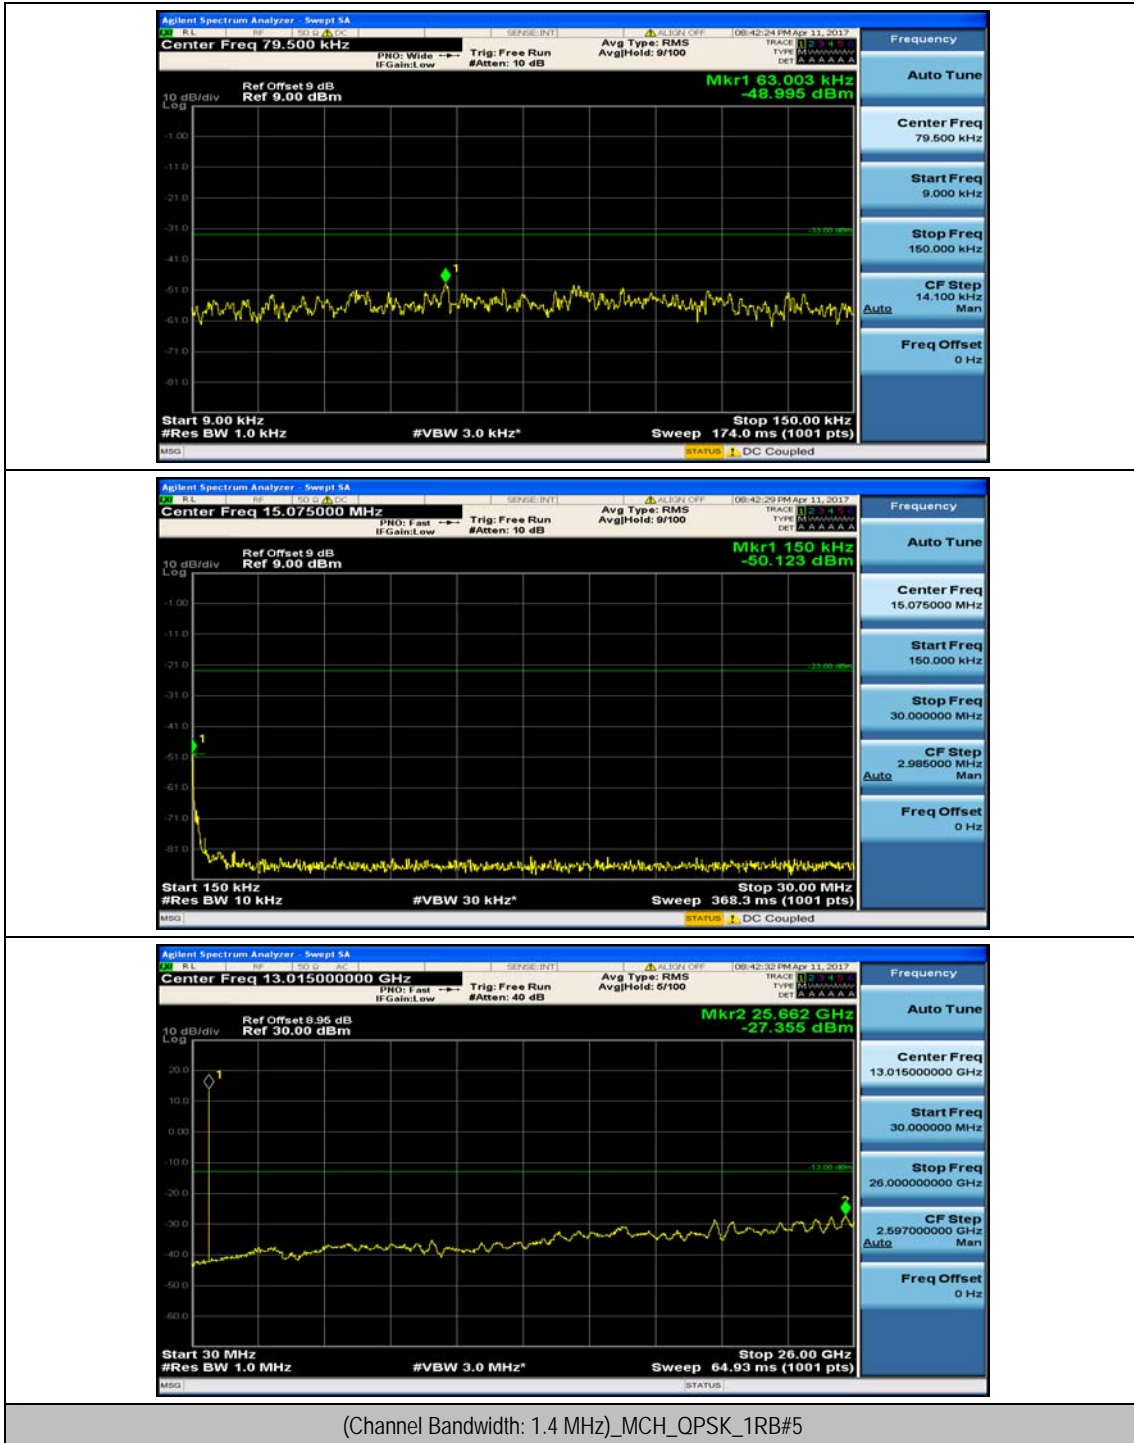

Channel Bandwidth: 10 MHz_LCH_16QAM_25RB#12

Channel Bandwidth: 10 MHz_LCH_16QAM_25RB#25

Channel Bandwidth: 10 MHz_LCH_16QAM_50RB#0

Channel Bandwidth: 10 MHz_HCH_16QAM_1RB#0

Channel Bandwidth: 10 MHz_HCH_16QAM_1RB#24

Channel Bandwidth: 10 MHz_HCH_16QAM_1RB#49

Channel Bandwidth: 10 MHz_HCH_16QAM_25RB#0

Appendix E: Conducted Spurious Emission

Test Graphs

Channel Bandwidth: 1.4 MHz

Channel Bandwidth: 3 MHz