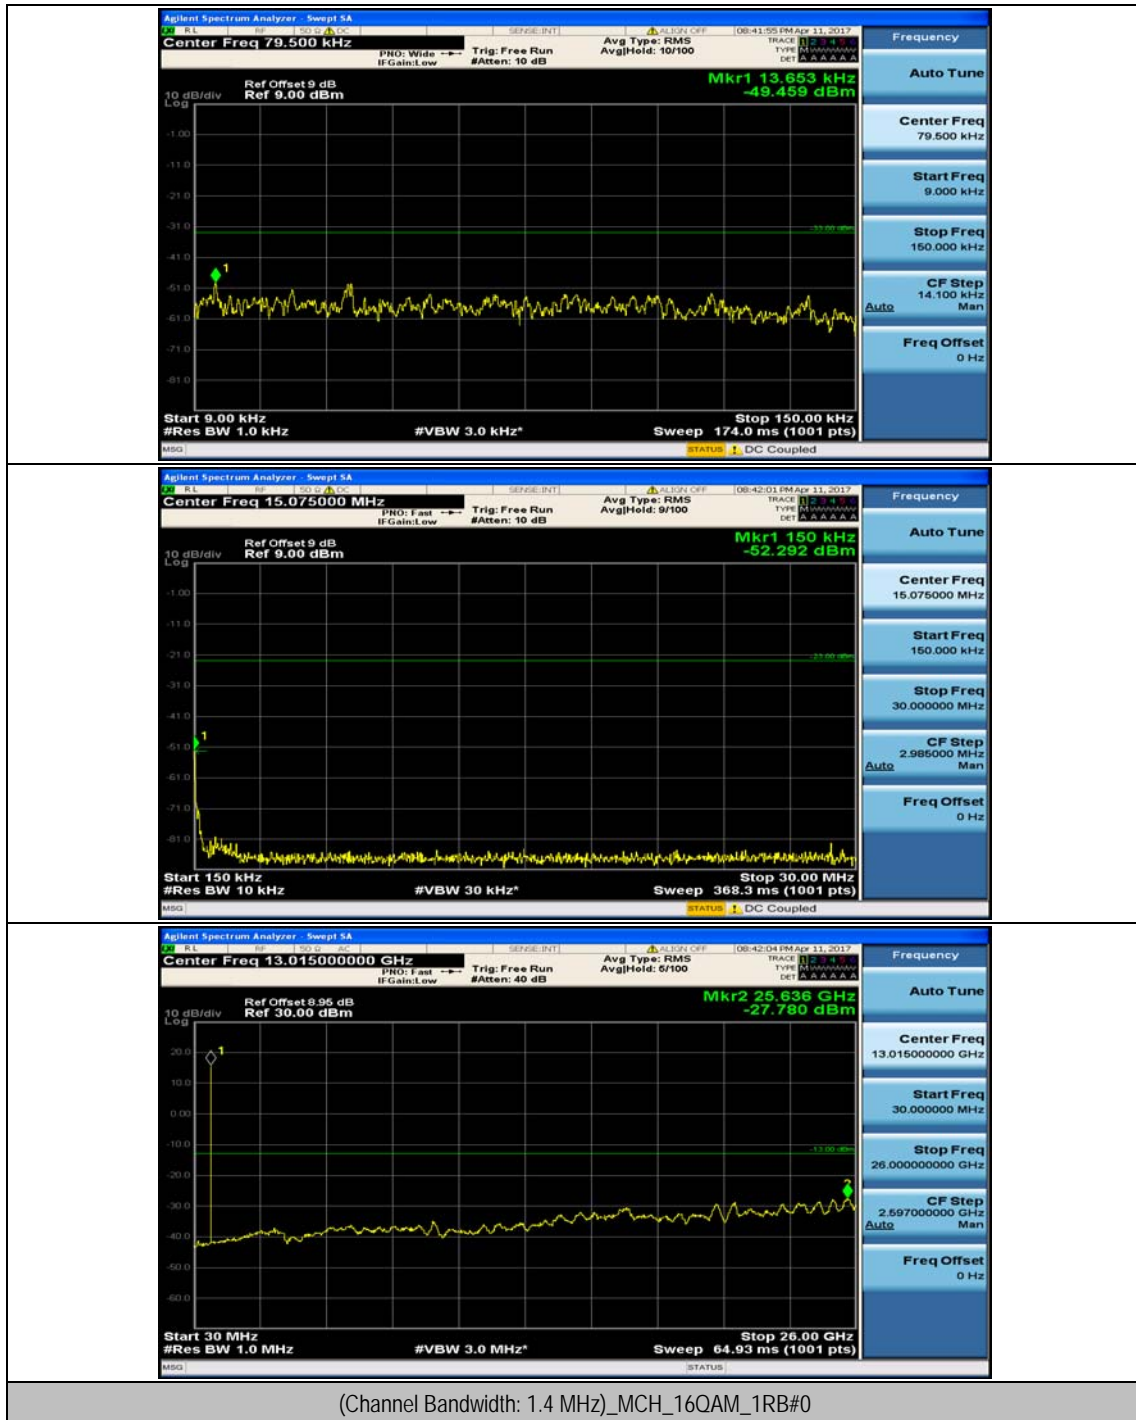

Channel Bandwidth: 10 MHz_LCH_16QAM_25RB#12

Channel Bandwidth: 10 MHz_LCH_16QAM_25RB#25

Channel Bandwidth: 10 MHz_LCH_16QAM_50RB#0

Channel Bandwidth: 10 MHz_HCH_16QAM_1RB#0

Channel Bandwidth: 10 MHz_HCH_16QAM_1RB#24

Channel Bandwidth: 10 MHz_HCH_16QAM_1RB#49

Channel Bandwidth: 10 MHz_HCH_16QAM_25RB#0

Appendix E: Conducted Spurious Emission

Test Graphs

Channel Bandwidth: 1.4 MHz

Channel Bandwidth: 3 MHz