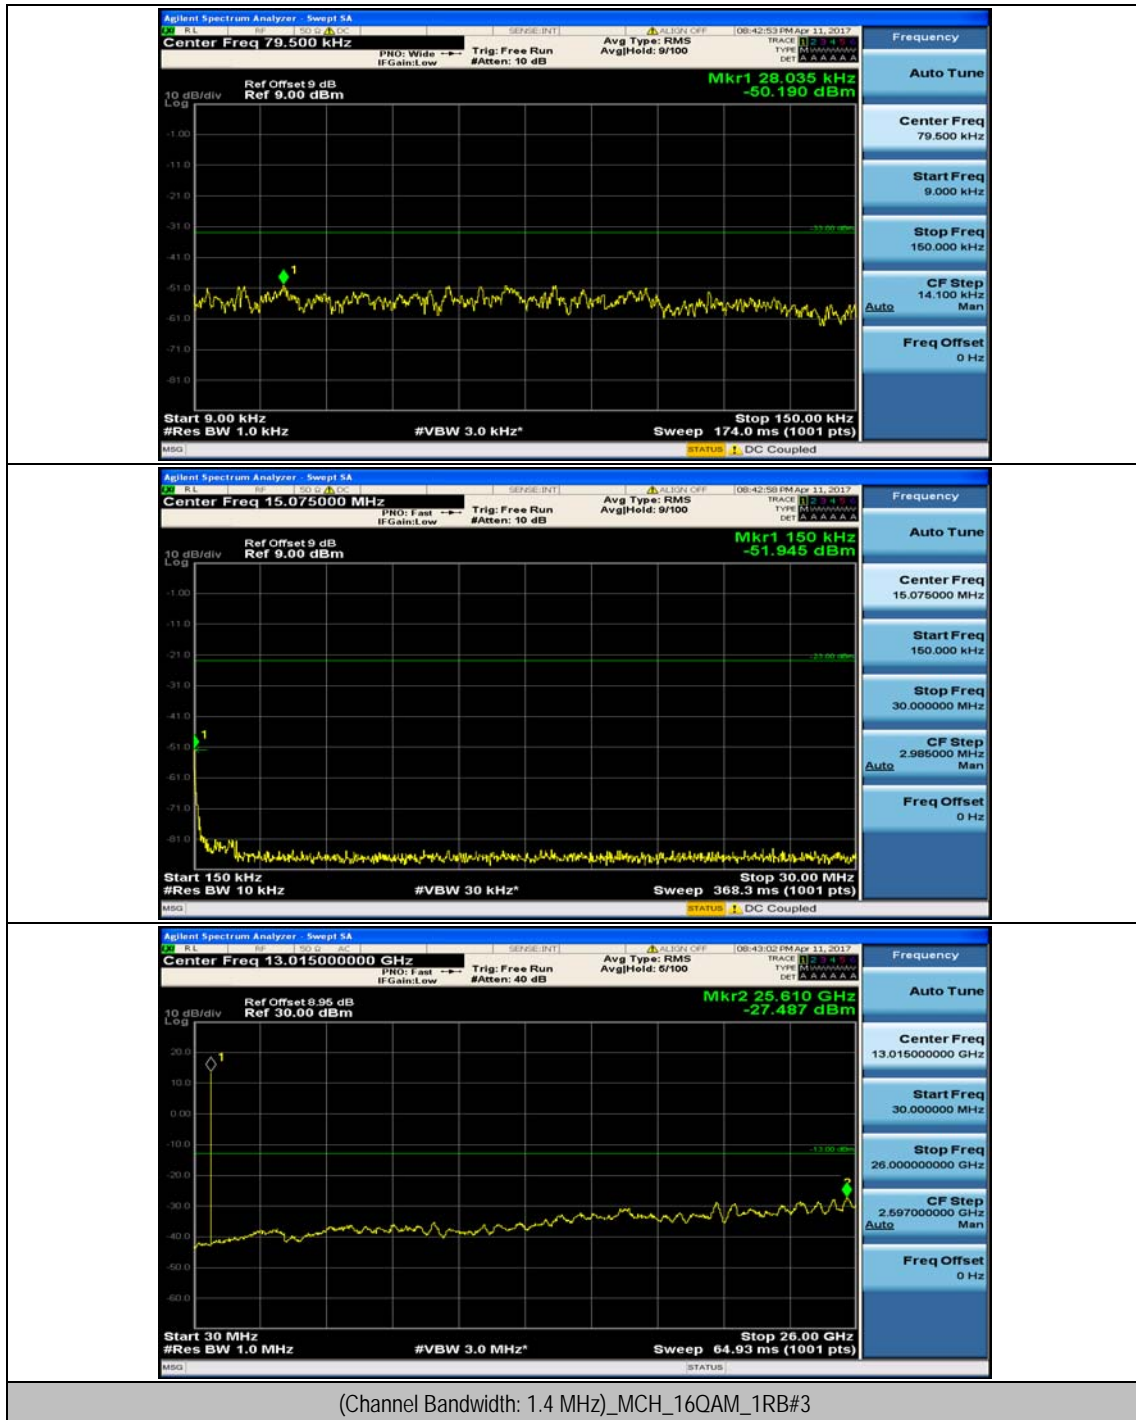

Channel Bandwidth: 10 MHz_LCH_16QAM_25RB#12

Channel Bandwidth: 10 MHz_LCH_16QAM_25RB#25

Channel Bandwidth: 10 MHz_LCH_16QAM_50RB#0

Channel Bandwidth: 10 MHz_HCH_16QAM_1RB#0

Channel Bandwidth: 10 MHz_HCH_16QAM_1RB#24

Channel Bandwidth: 10 MHz_HCH_16QAM_1RB#49

Channel Bandwidth: 10 MHz_HCH_16QAM_25RB#0

Appendix E: Conducted Spurious Emission

Test Graphs

Channel Bandwidth: 1.4 MHz

Channel Bandwidth: 3 MHz