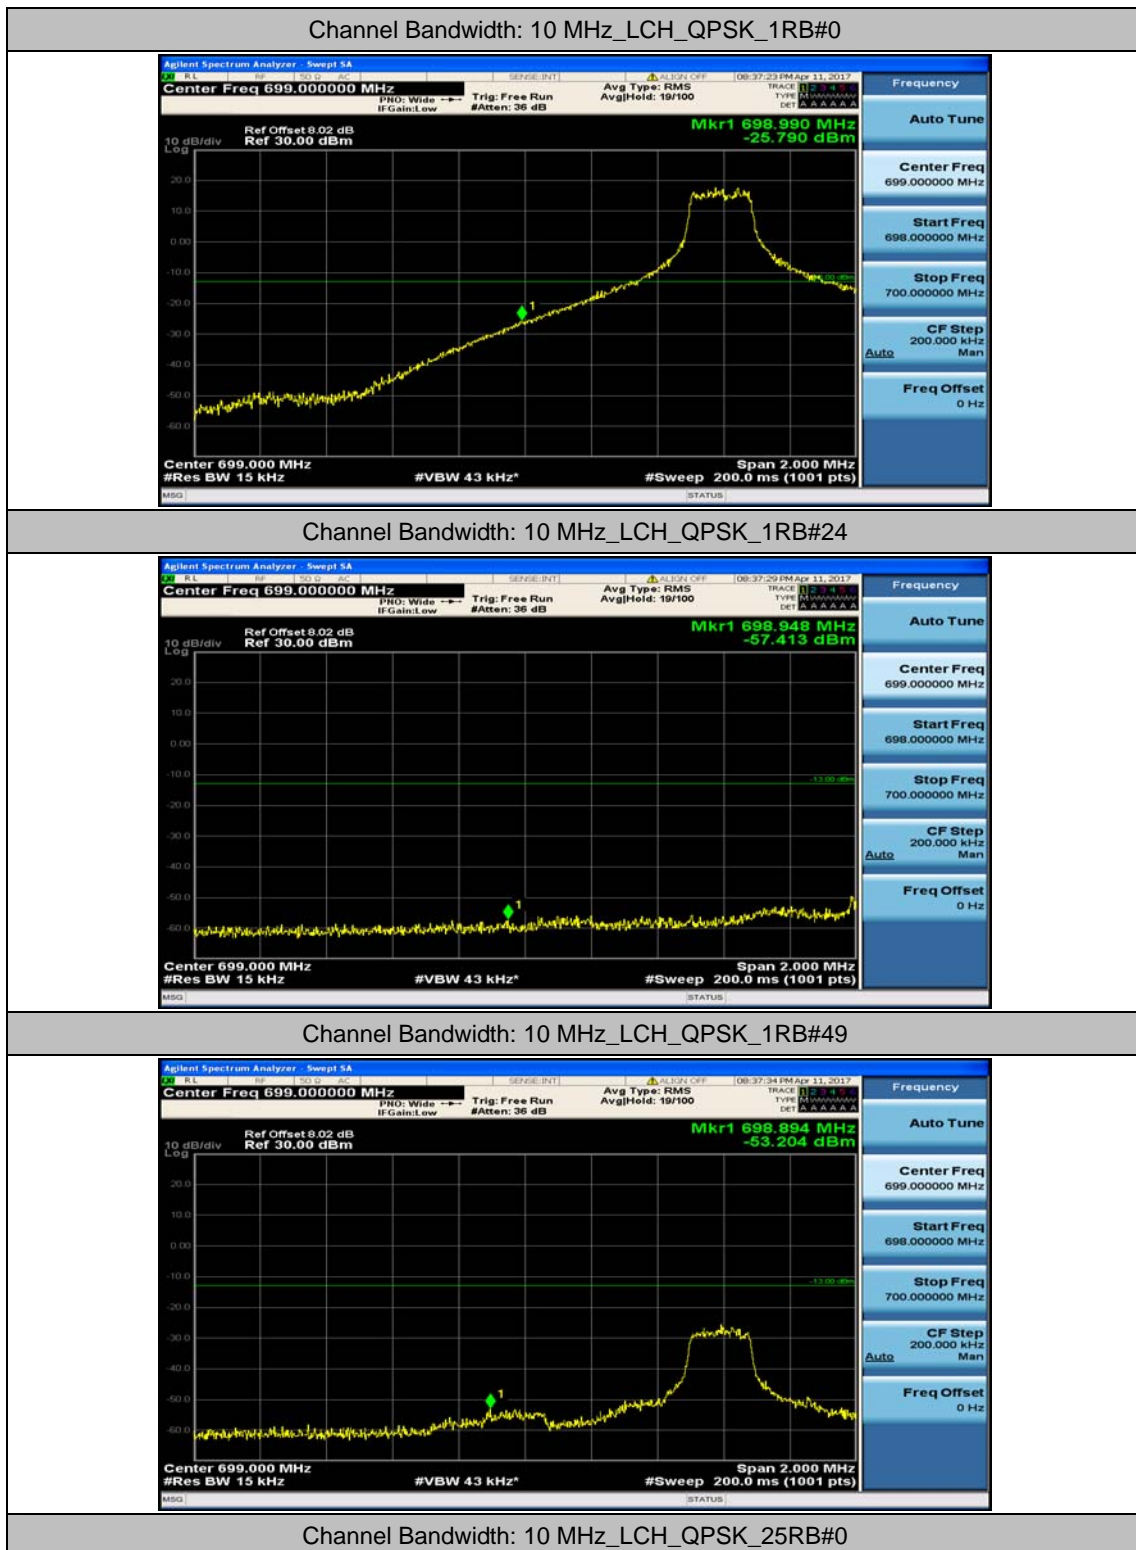

(Channel Bandwidth: 5 MHz)_HCH_16QAM_1RB#12

(Channel Bandwidth: 5 MHz)_HCH_16QAM_1RB#24

(Channel Bandwidth: 5 MHz)_HCH_16QAM_12RB#0

(Channel Bandwidth: 5 MHz)_HCH_16QAM_12RB#6

(Channel Bandwidth: 5 MHz)_HCH_16QAM_12RB#13

(Channel Bandwidth: 5 MHz)_HCH_16QAM_25RB#0

Channel Bandwidth: 10 MHz

Channel Bandwidth: 10 MHz_LCH_QPSK_25RB#12

Channel Bandwidth: 10 MHz_LCH_QPSK_25RB#25

Channel Bandwidth: 10 MHz_LCH_QPSK_50RB#0

Channel Bandwidth: 10 MHz_HCH_QPSK_1RB#0