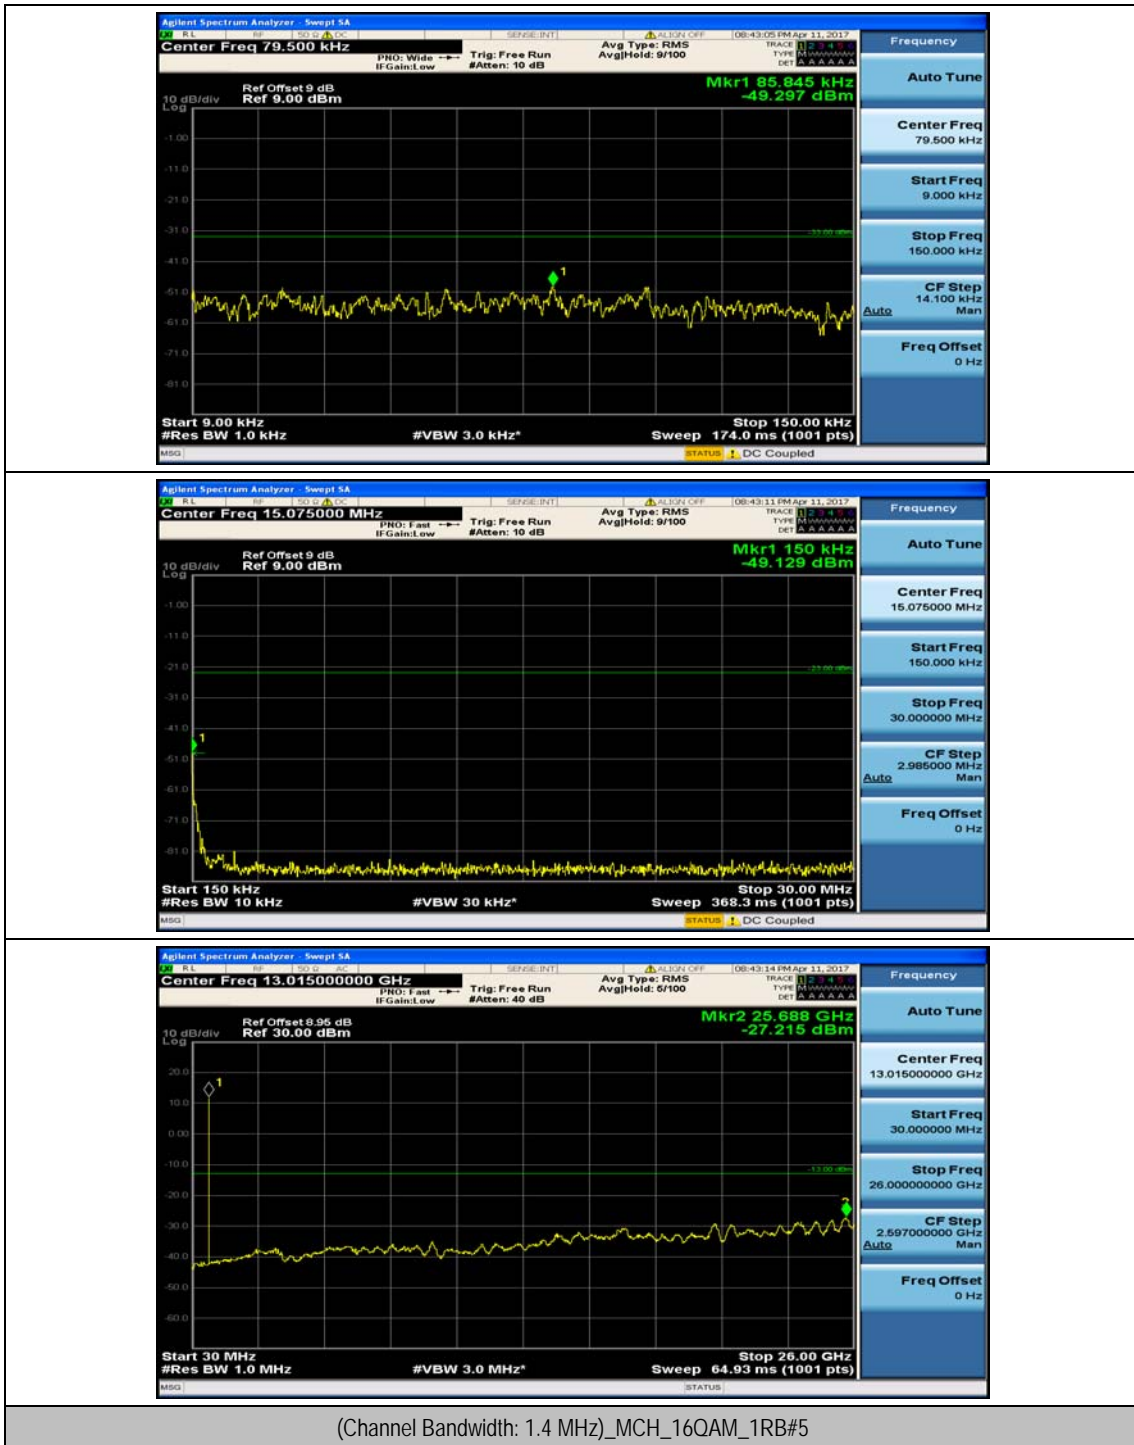

Channel Bandwidth: 10 MHz_LCH_16QAM_25RB#12

Channel Bandwidth: 10 MHz_LCH_16QAM_25RB#25

Channel Bandwidth: 10 MHz_LCH_16QAM_50RB#0

Channel Bandwidth: 10 MHz_HCH_16QAM_1RB#0

Channel Bandwidth: 10 MHz_HCH_16QAM_1RB#24

Channel Bandwidth: 10 MHz_HCH_16QAM_1RB#49

Channel Bandwidth: 10 MHz_HCH_16QAM_25RB#0

Appendix E: Conducted Spurious Emission

Test Graphs

Channel Bandwidth: 1.4 MHz

Channel Bandwidth: 3 MHz