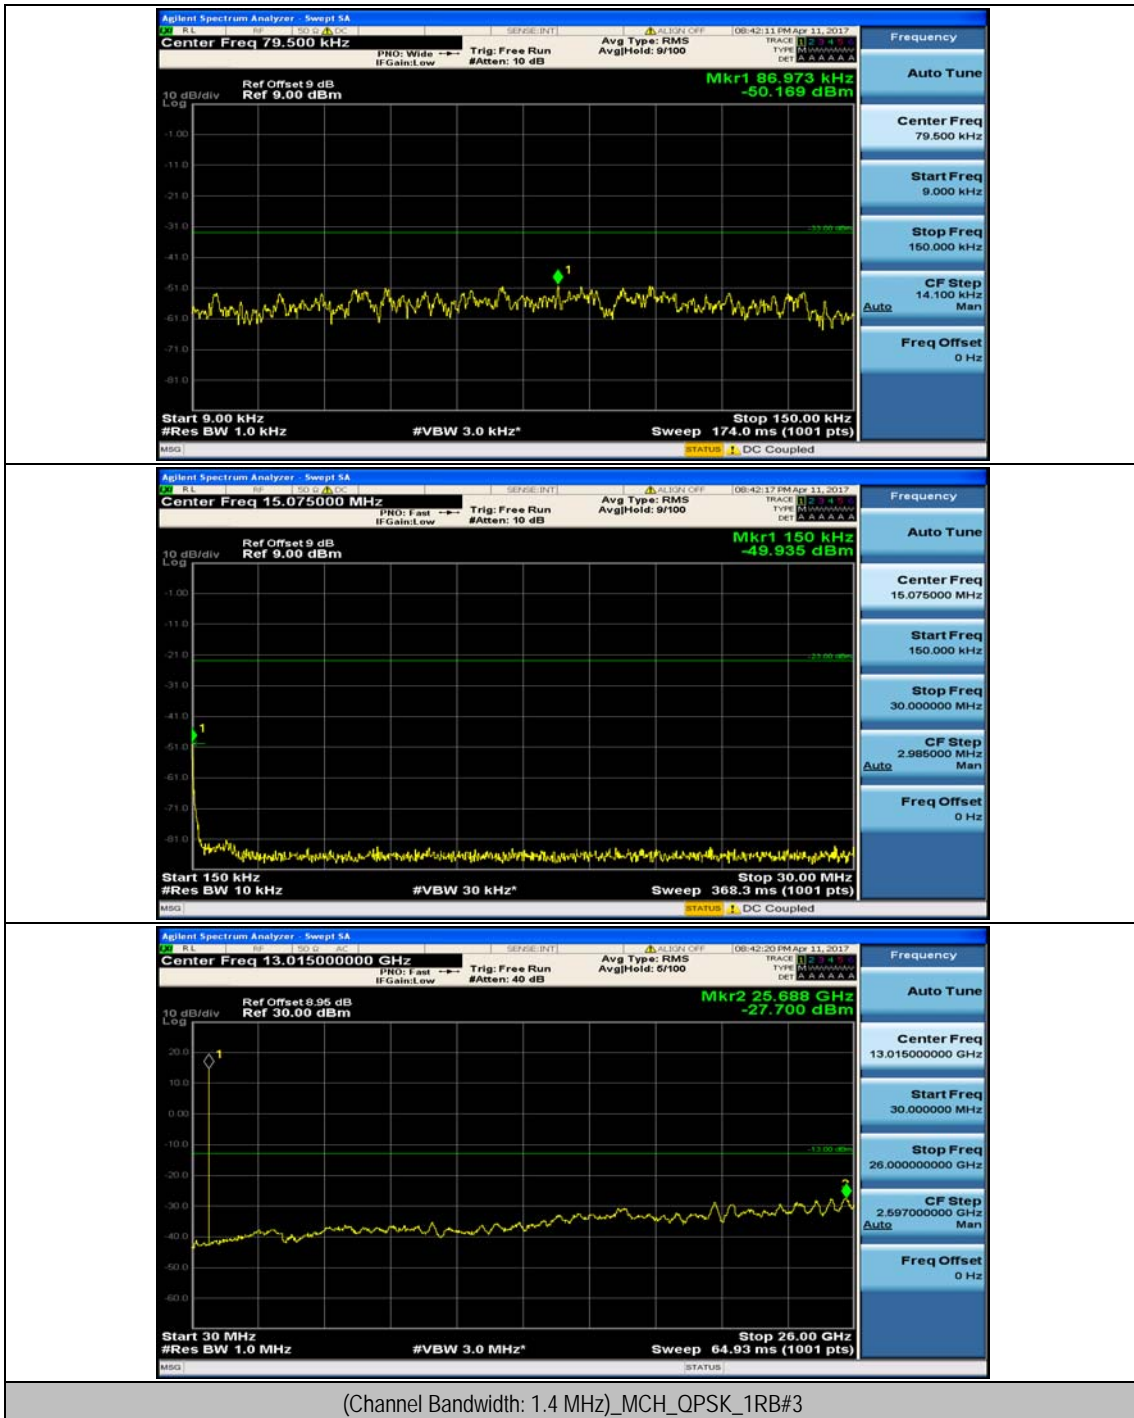

Channel Bandwidth: 10 MHz_LCH_16QAM_25RB#12

Channel Bandwidth: 10 MHz_LCH_16QAM_25RB#25

Channel Bandwidth: 10 MHz_LCH_16QAM_50RB#0

Channel Bandwidth: 10 MHz_HCH_16QAM_1RB#0

Channel Bandwidth: 10 MHz_HCH_16QAM_1RB#24

Channel Bandwidth: 10 MHz_HCH_16QAM_1RB#49

Channel Bandwidth: 10 MHz_HCH_16QAM_25RB#0

Appendix E: Conducted Spurious Emission

Test Graphs

Channel Bandwidth: 1.4 MHz

Channel Bandwidth: 3 MHz