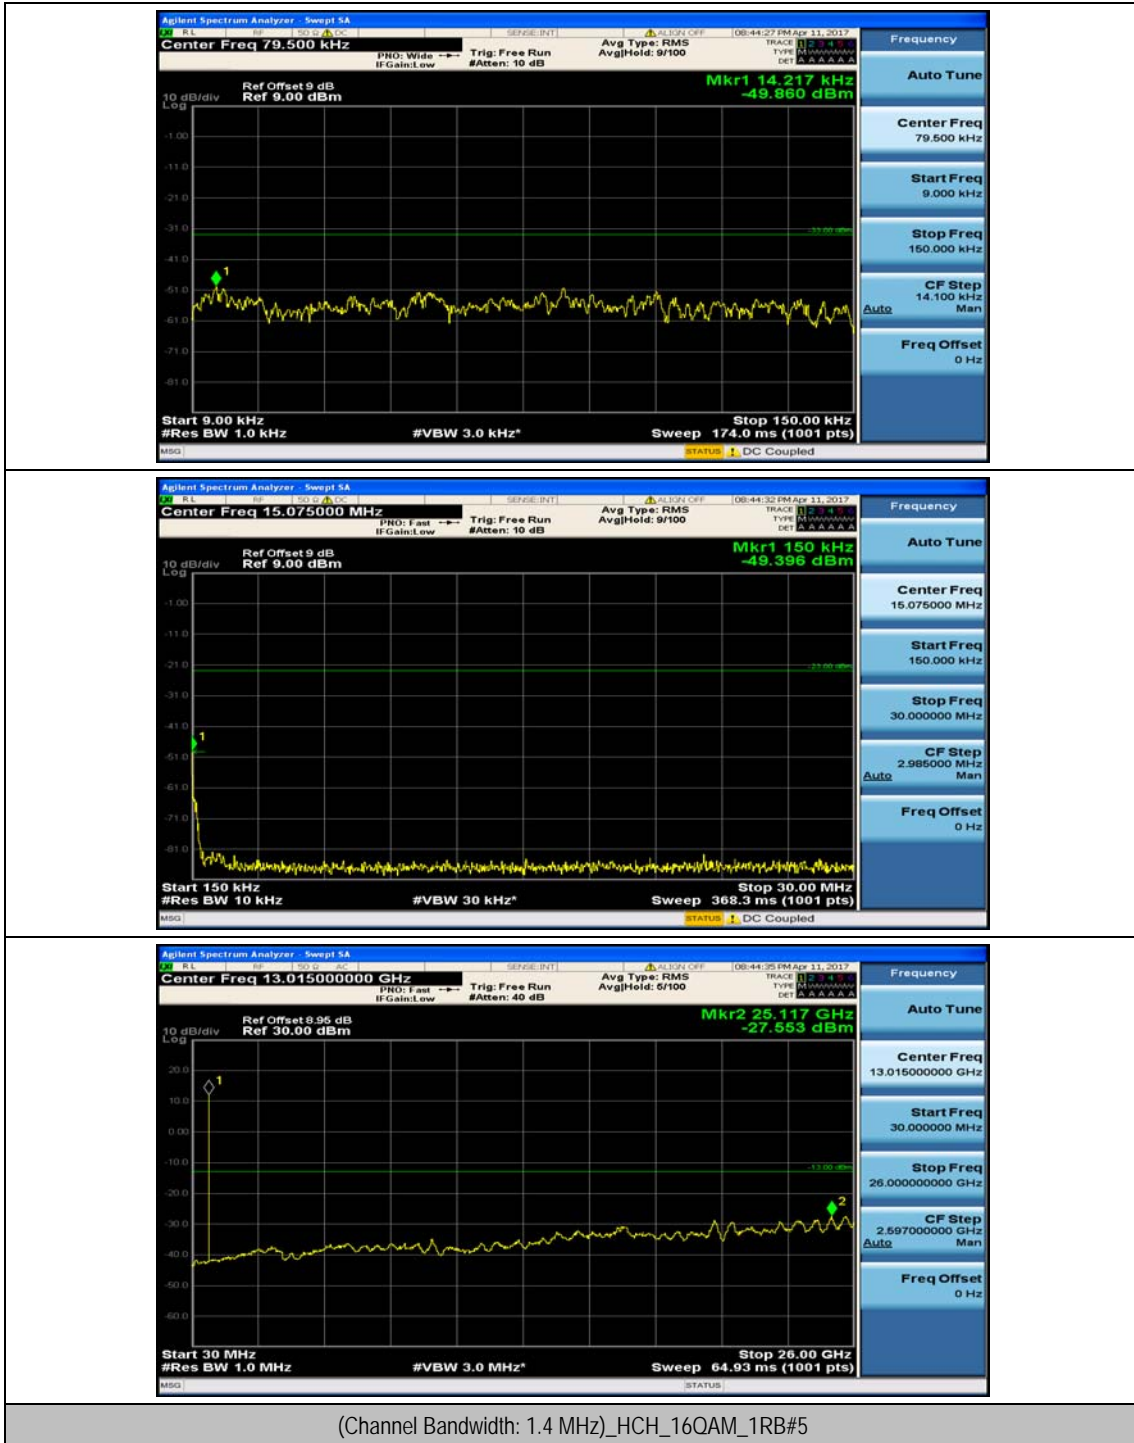

Channel Bandwidth: 10 MHz_LCH_16QAM_25RB#12

Channel Bandwidth: 10 MHz_LCH_16QAM_25RB#25

Channel Bandwidth: 10 MHz_LCH_16QAM_50RB#0

Channel Bandwidth: 10 MHz_HCH_16QAM_1RB#0

Channel Bandwidth: 10 MHz_HCH_16QAM_1RB#24

Channel Bandwidth: 10 MHz_HCH_16QAM_1RB#49

Channel Bandwidth: 10 MHz_HCH_16QAM_25RB#0

Appendix E: Conducted Spurious Emission

Test Graphs

Channel Bandwidth: 1.4 MHz

Channel Bandwidth: 3 MHz