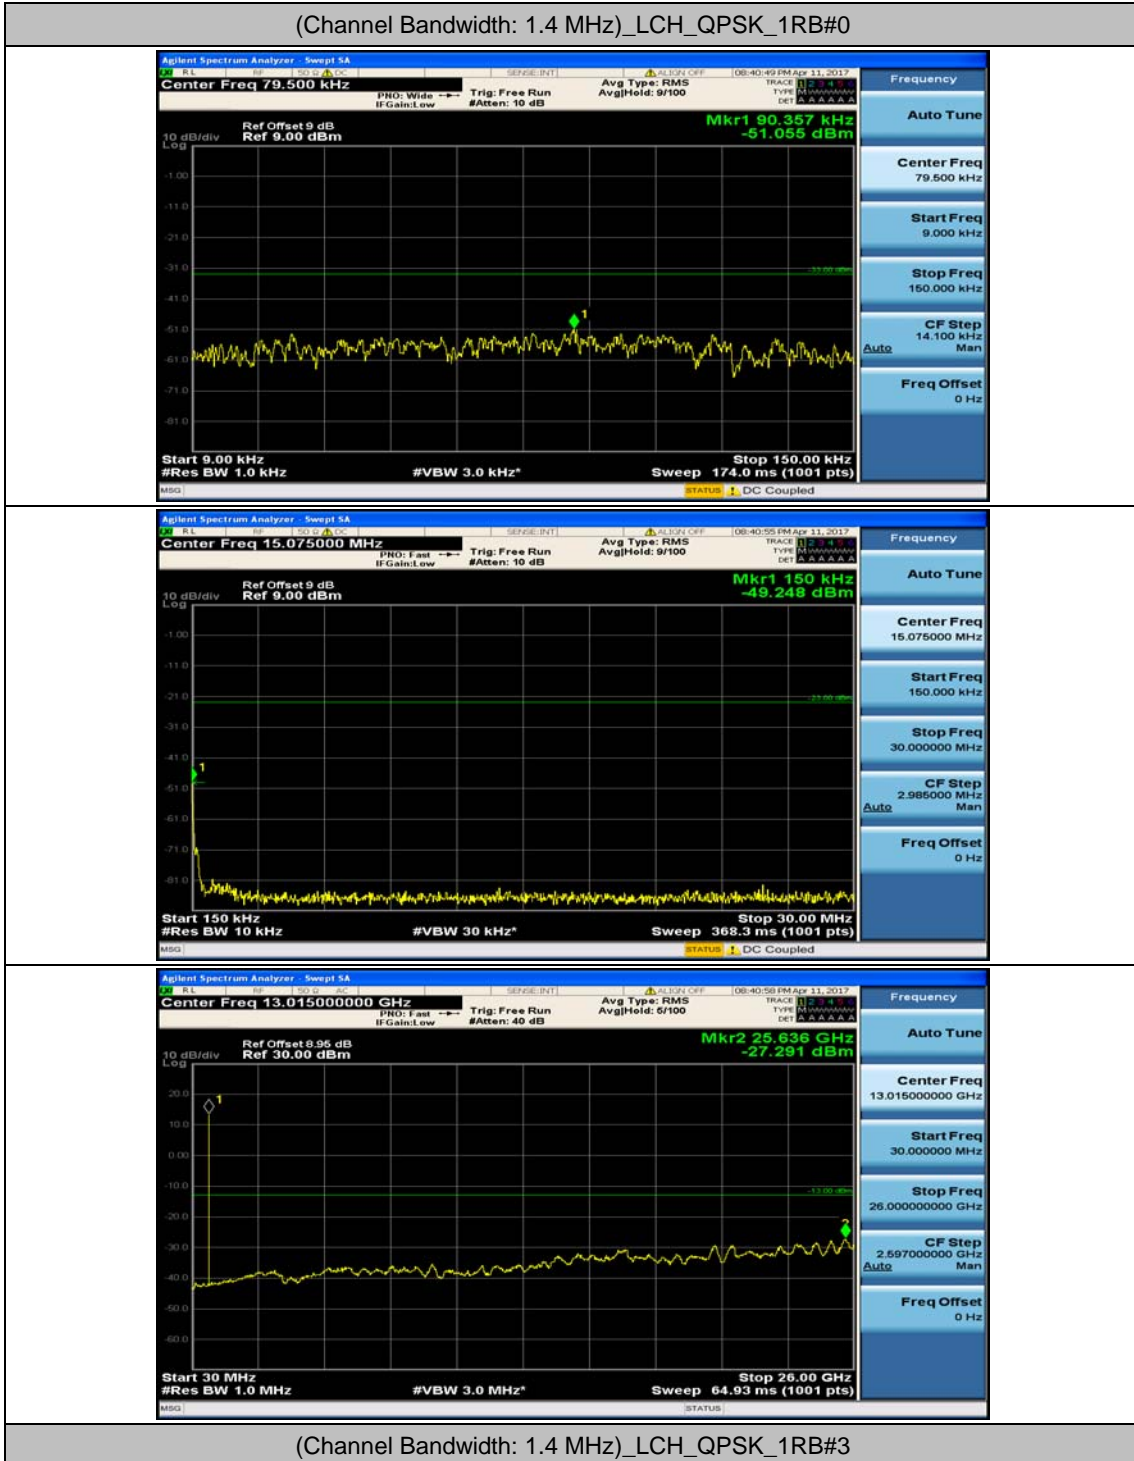

Channel Bandwidth: 10 MHz_HCH_16QAM_1RB#49

Channel Bandwidth: 10 MHz_HCH_16QAM_25RB#0

Appendix E: Conducted Spurious Emission

Test Graphs

Channel Bandwidth: 1.4 MHz

Channel Bandwidth: 3 MHz