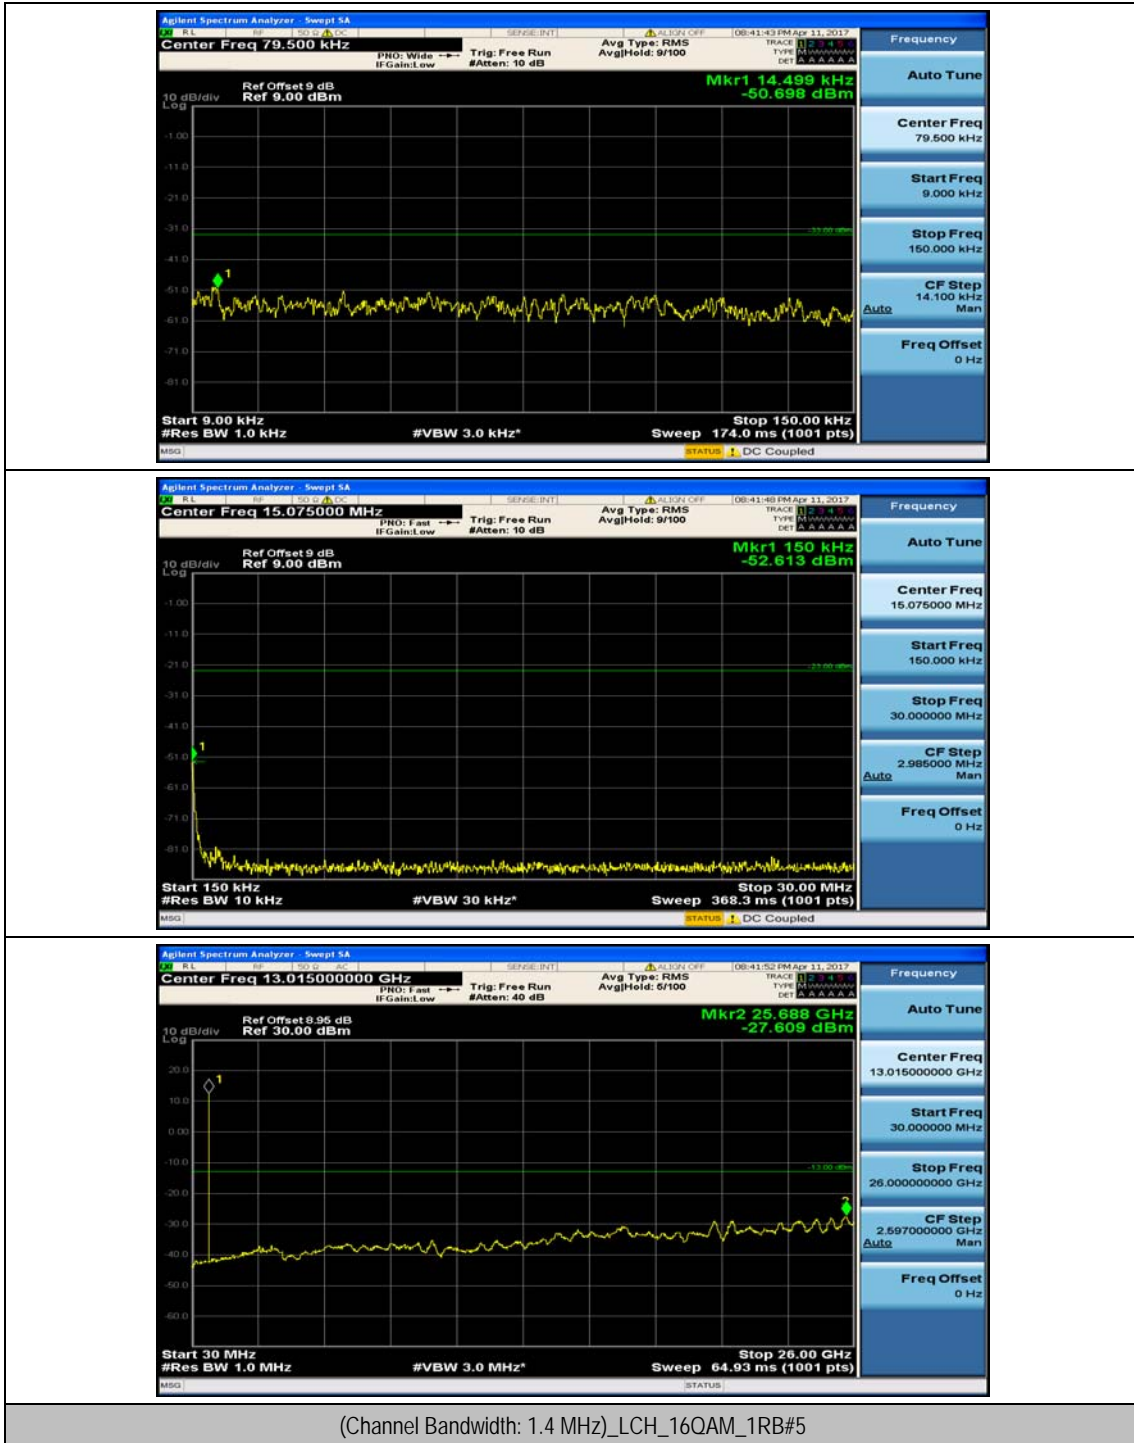

Channel Bandwidth: 10 MHz_HCH_16QAM_1RB#49

Channel Bandwidth: 10 MHz_HCH_16QAM_25RB#0

Appendix E: Conducted Spurious Emission

Test Graphs

Channel Bandwidth: 1.4 MHz

Channel Bandwidth: 3 MHz