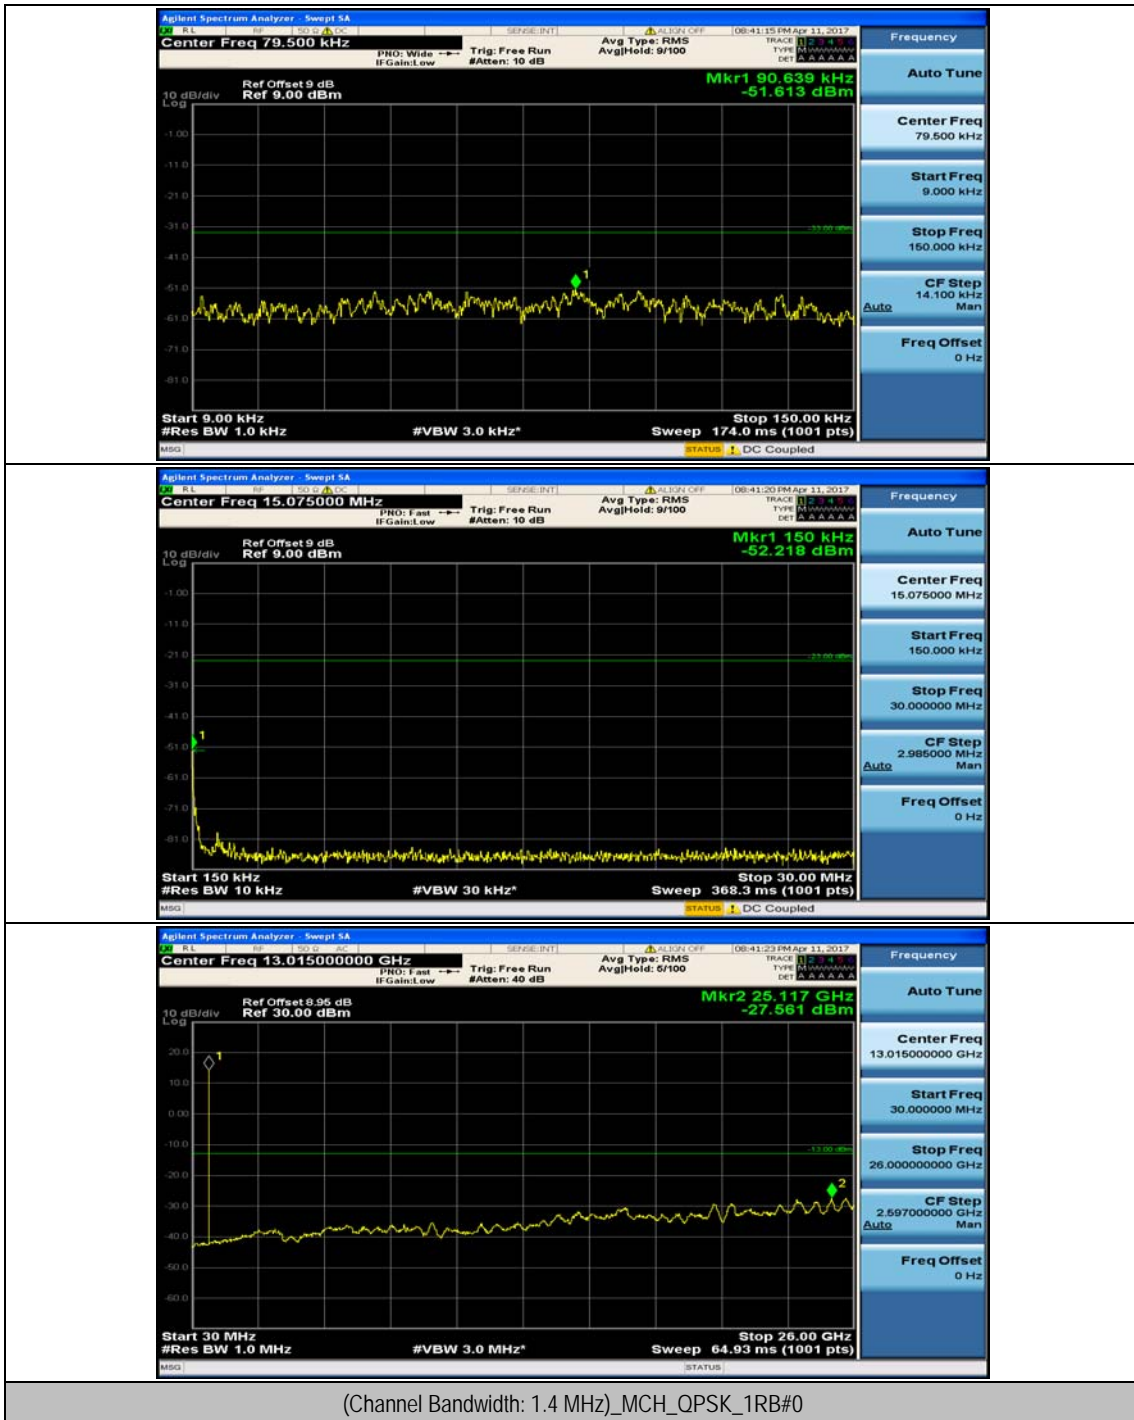

Channel Bandwidth: 10 MHz_HCH_16QAM_1RB#49

Channel Bandwidth: 10 MHz_HCH_16QAM_25RB#0

Appendix E: Conducted Spurious Emission

Test Graphs

Channel Bandwidth: 1.4 MHz

Channel Bandwidth: 3 MHz