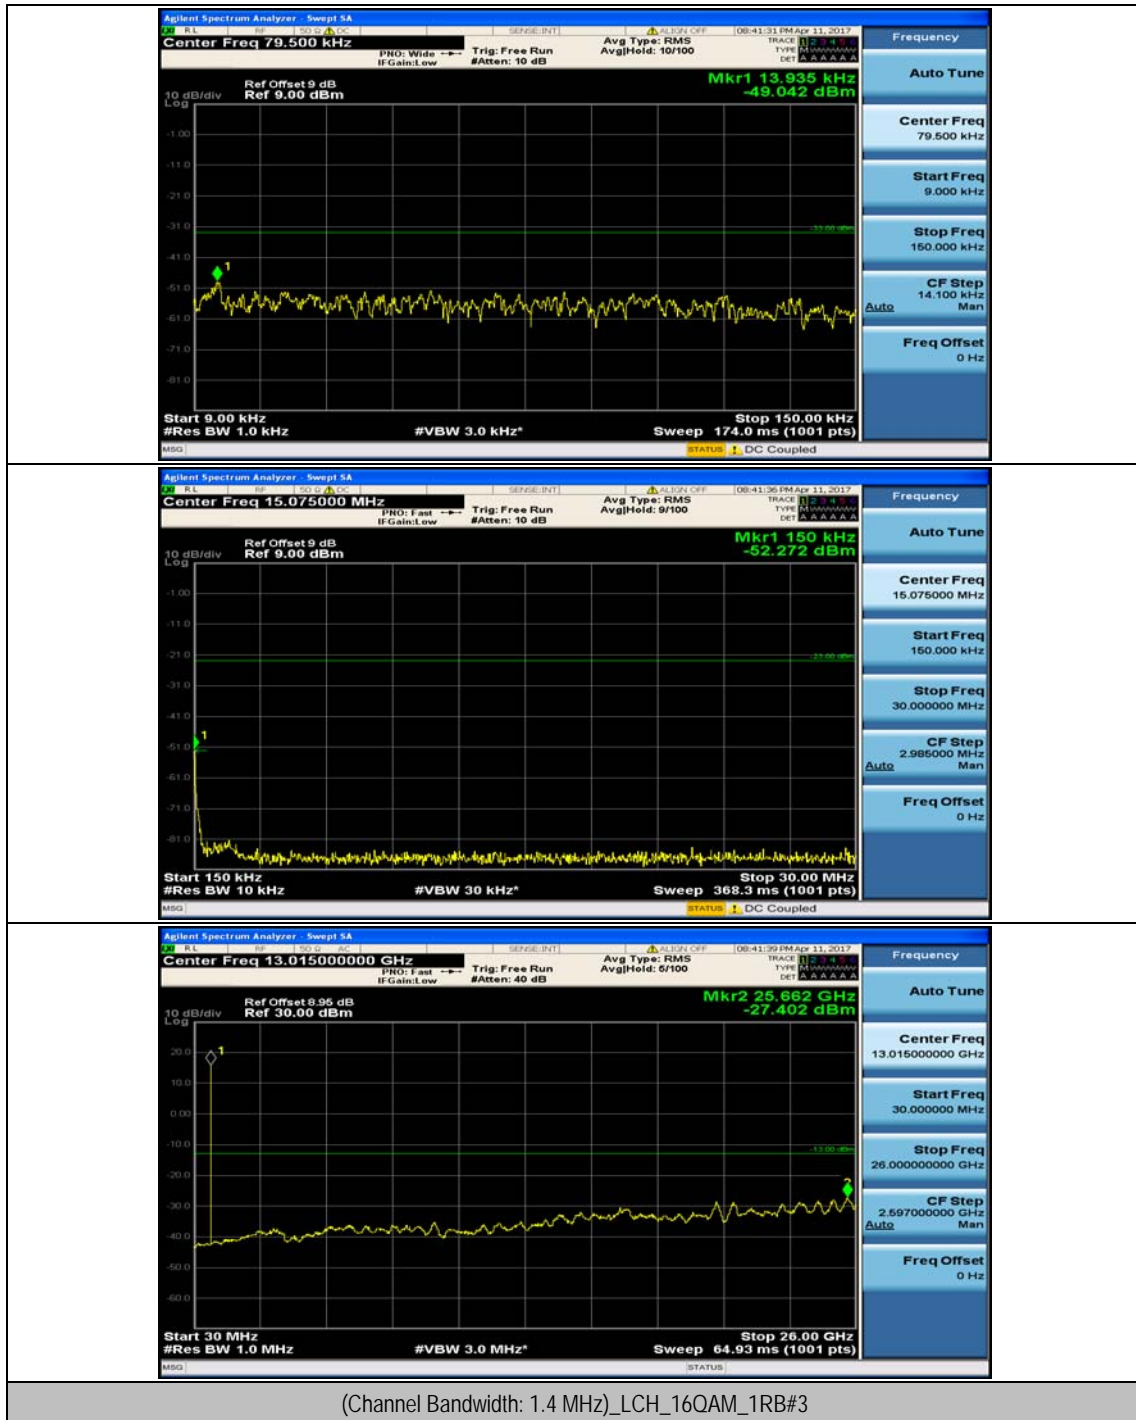

Channel Bandwidth: 10 MHz_HCH_16QAM_1RB#49

Channel Bandwidth: 10 MHz_HCH_16QAM_25RB#0

Appendix E: Conducted Spurious Emission

Test Graphs

Channel Bandwidth: 1.4 MHz

Channel Bandwidth: 3 MHz