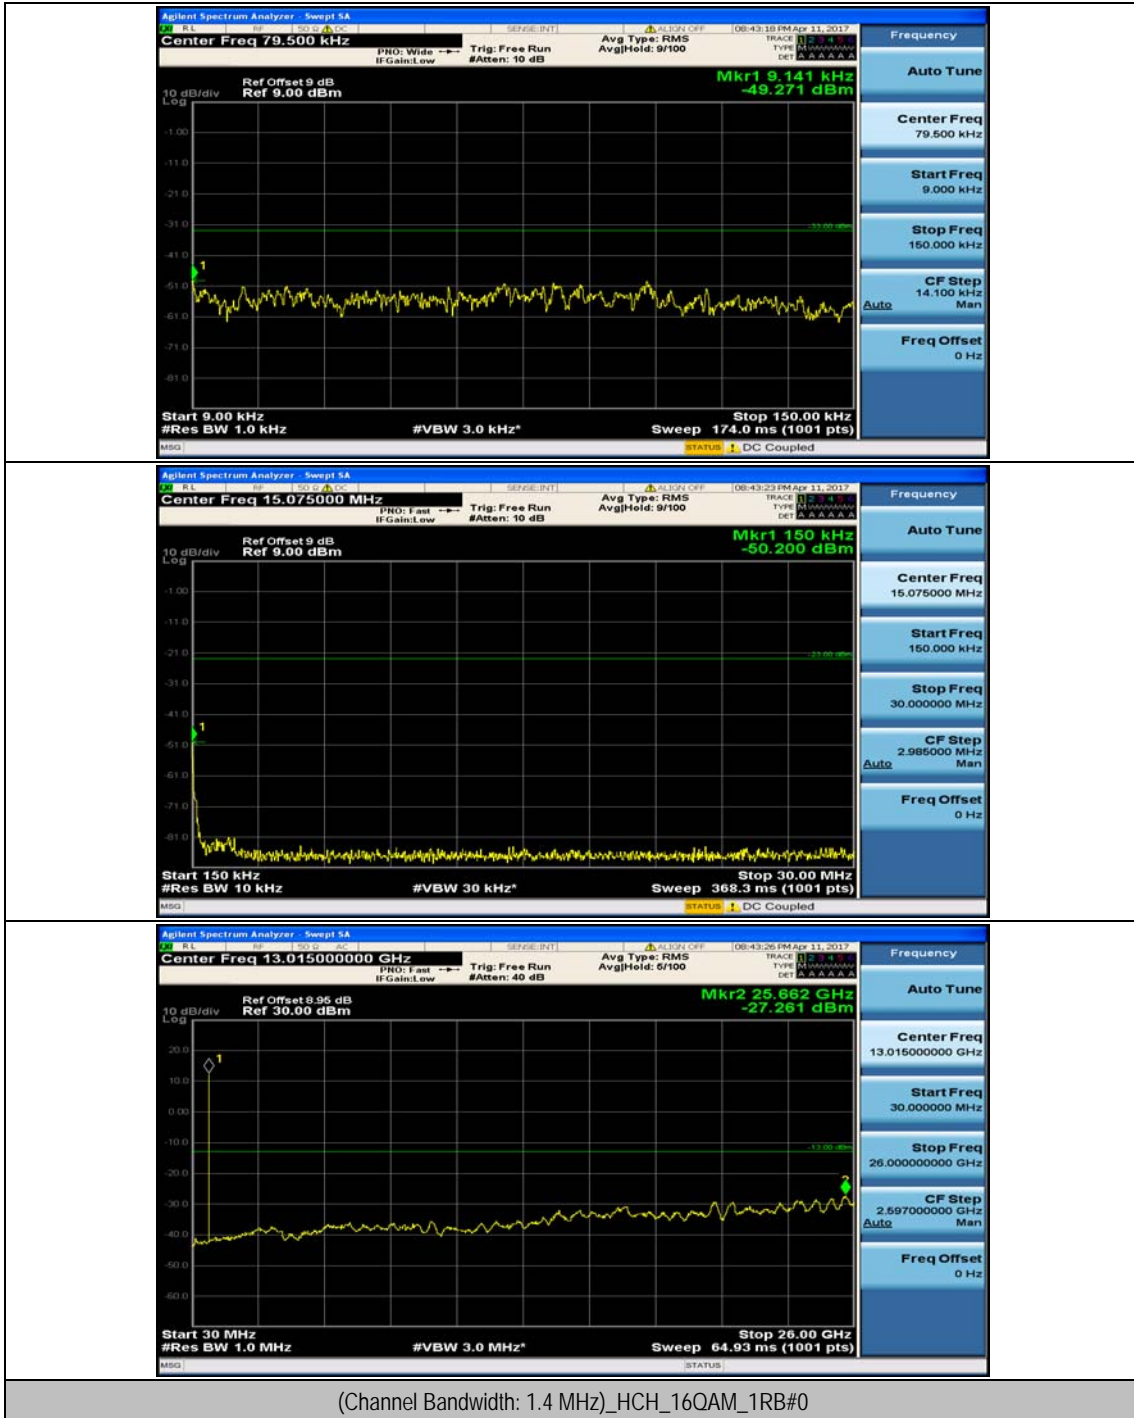

Channel Bandwidth: 10 MHz_LCH_16QAM_25RB#12

Channel Bandwidth: 10 MHz_LCH_16QAM_25RB#25

Channel Bandwidth: 10 MHz_LCH_16QAM_50RB#0

Channel Bandwidth: 10 MHz_HCH_16QAM_1RB#0

Channel Bandwidth: 10 MHz_HCH_16QAM_1RB#24

Channel Bandwidth: 10 MHz_HCH_16QAM_1RB#49

Channel Bandwidth: 10 MHz_HCH_16QAM_25RB#0

Appendix E: Conducted Spurious Emission

Test Graphs

Channel Bandwidth: 1.4 MHz

Channel Bandwidth: 3 MHz