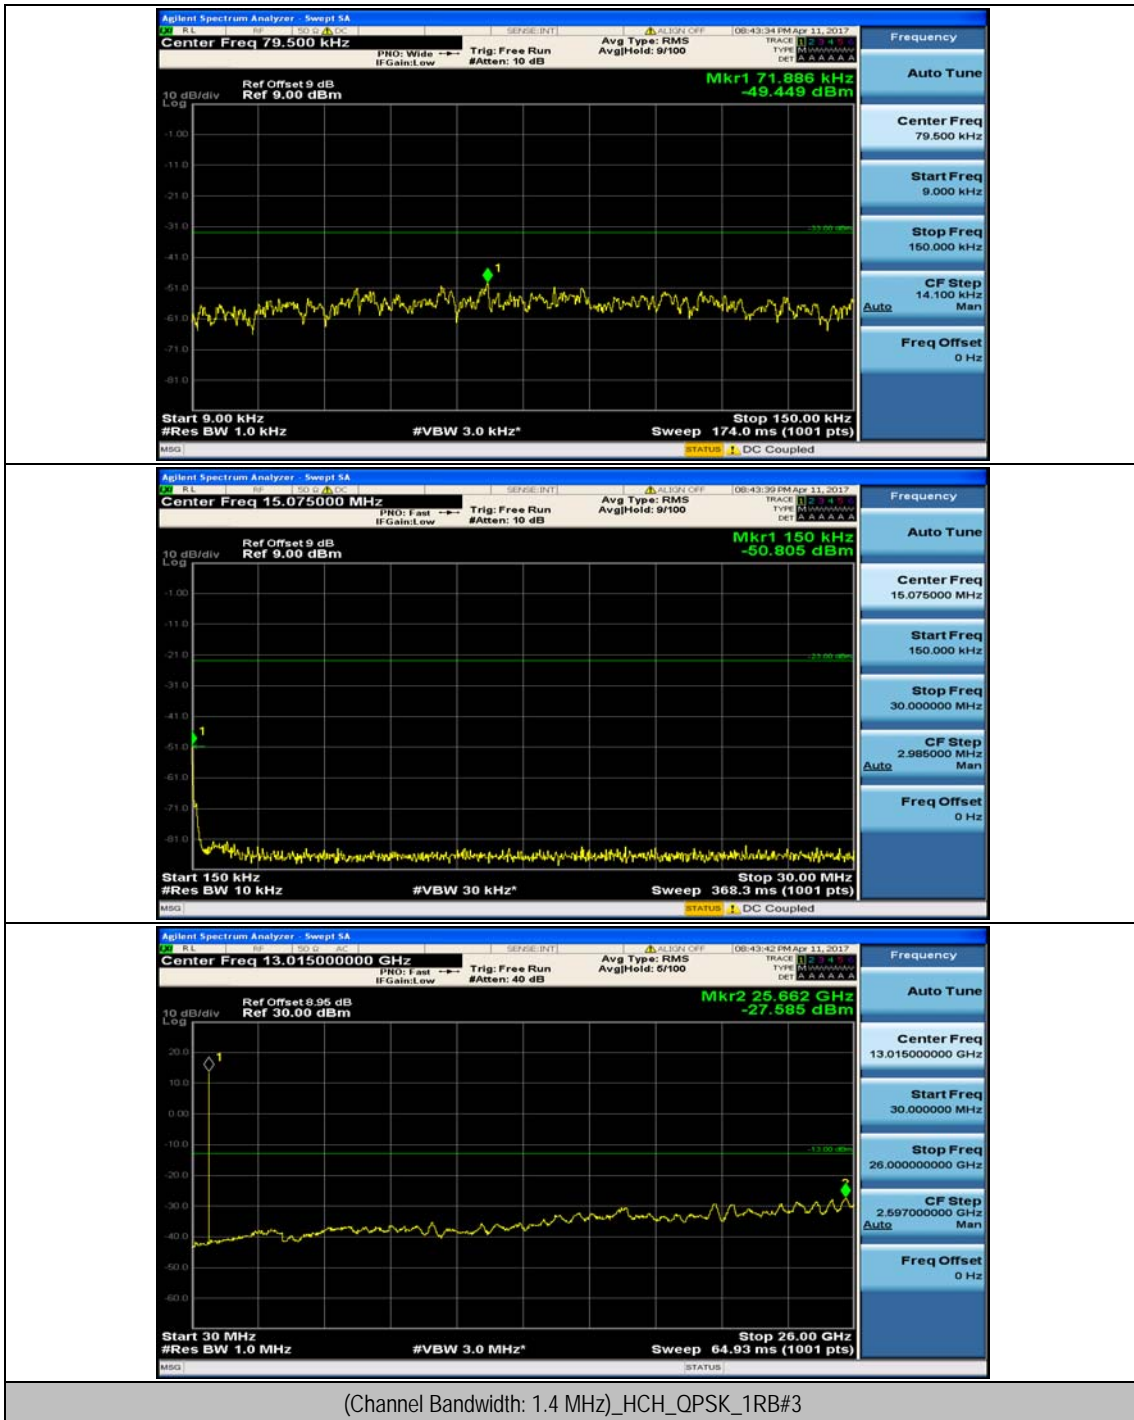

Channel Bandwidth: 10 MHz_HCH_16QAM_1RB#49

Channel Bandwidth: 10 MHz_HCH_16QAM_25RB#0

Appendix E: Conducted Spurious Emission

Test Graphs

Channel Bandwidth: 1.4 MHz

Channel Bandwidth: 3 MHz