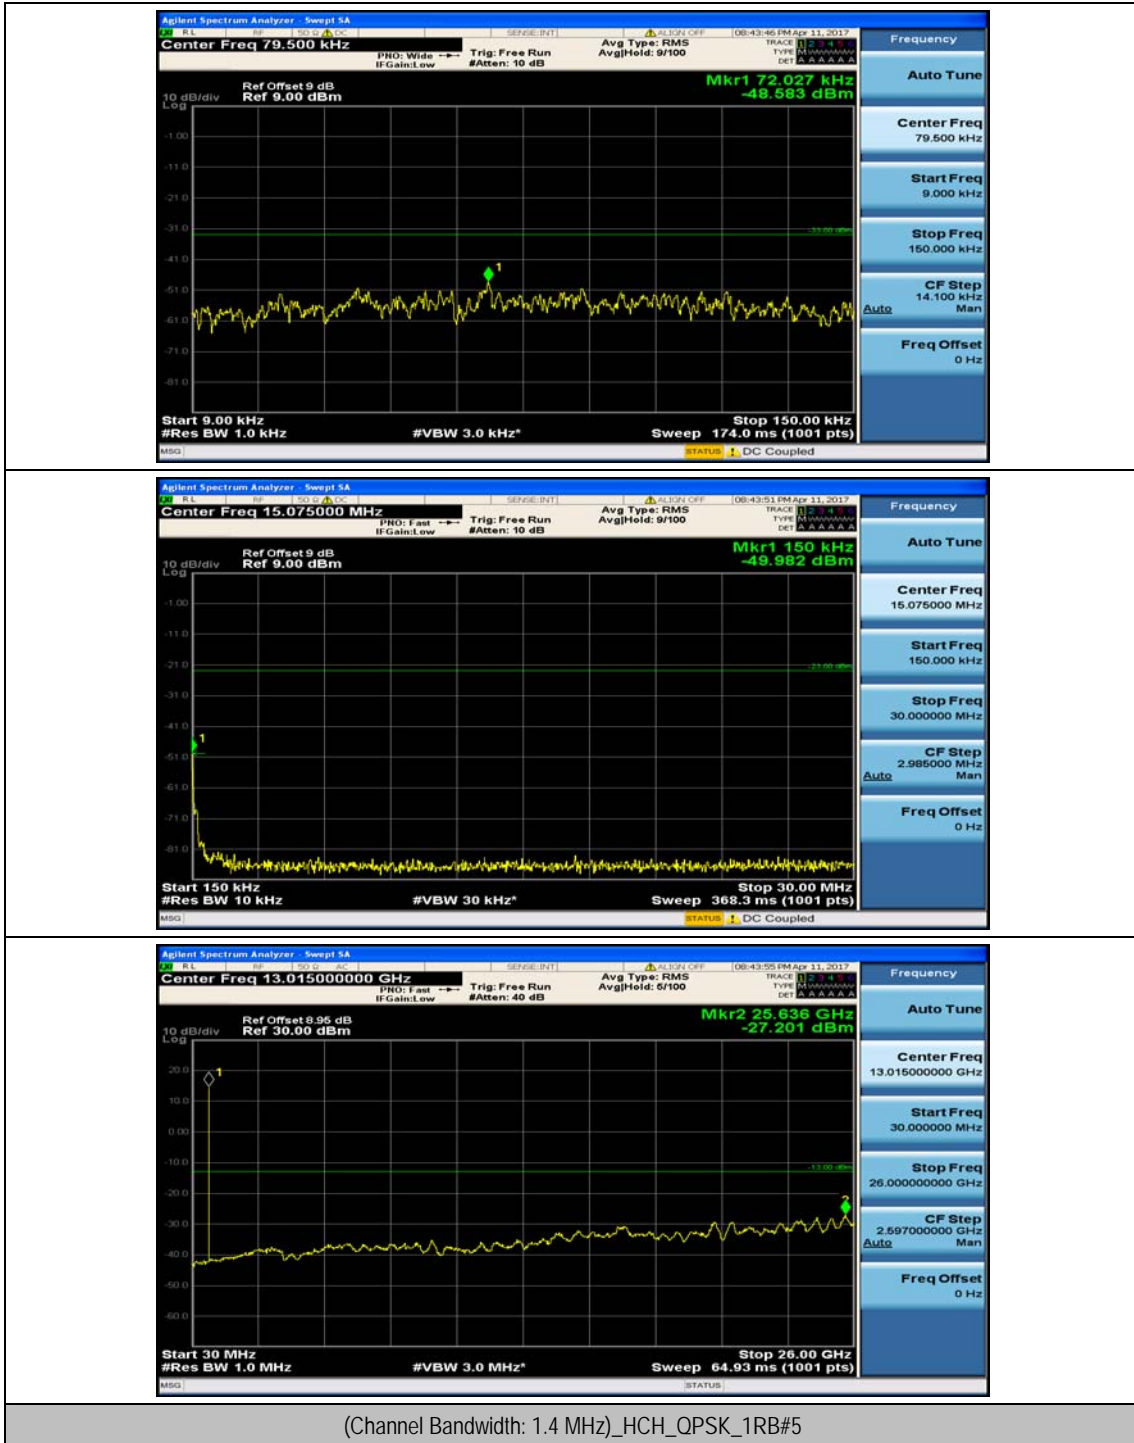

Channel Bandwidth: 10 MHz_HCH_16QAM_1RB#49

Channel Bandwidth: 10 MHz_HCH_16QAM_25RB#0

Appendix E: Conducted Spurious Emission

Test Graphs

Channel Bandwidth: 1.4 MHz

Channel Bandwidth: 3 MHz