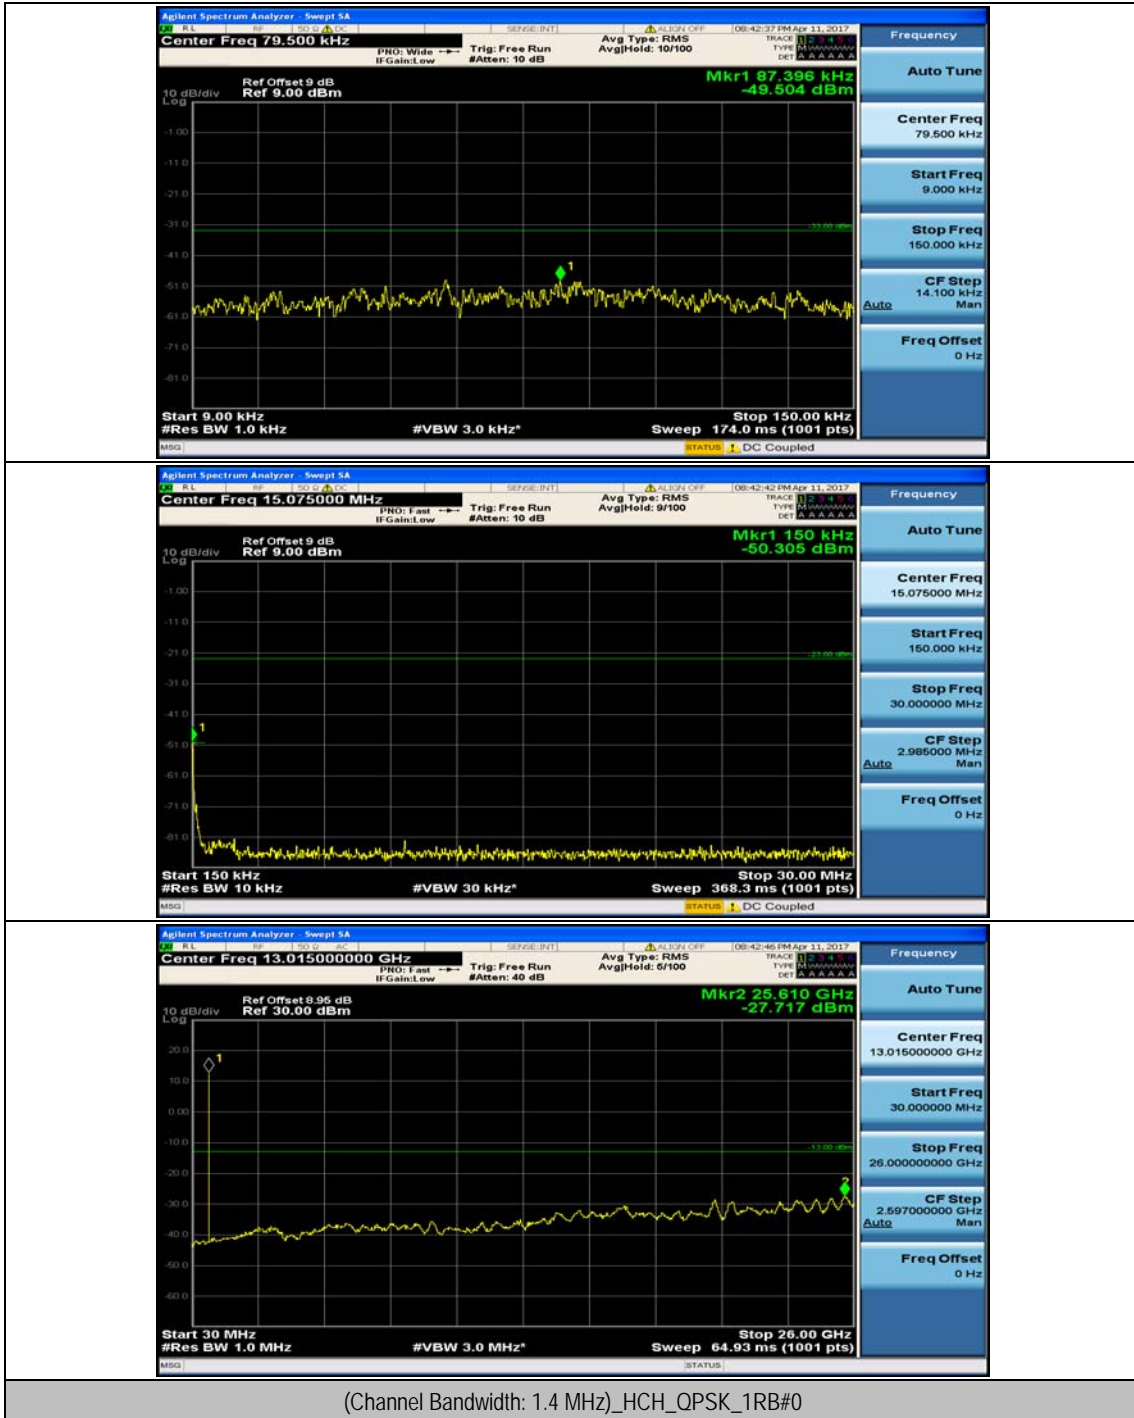

Channel Bandwidth: 10 MHz_LCH_16QAM_25RB#12

Channel Bandwidth: 10 MHz_LCH_16QAM_25RB#25

Channel Bandwidth: 10 MHz_LCH_16QAM_50RB#0

Channel Bandwidth: 10 MHz_HCH_16QAM_1RB#0

Channel Bandwidth: 10 MHz_HCH_16QAM_1RB#24

Channel Bandwidth: 10 MHz_HCH_16QAM_1RB#49

Channel Bandwidth: 10 MHz_HCH_16QAM_25RB#0

Appendix E: Conducted Spurious Emission

Test Graphs

Channel Bandwidth: 1.4 MHz

Channel Bandwidth: 3 MHz