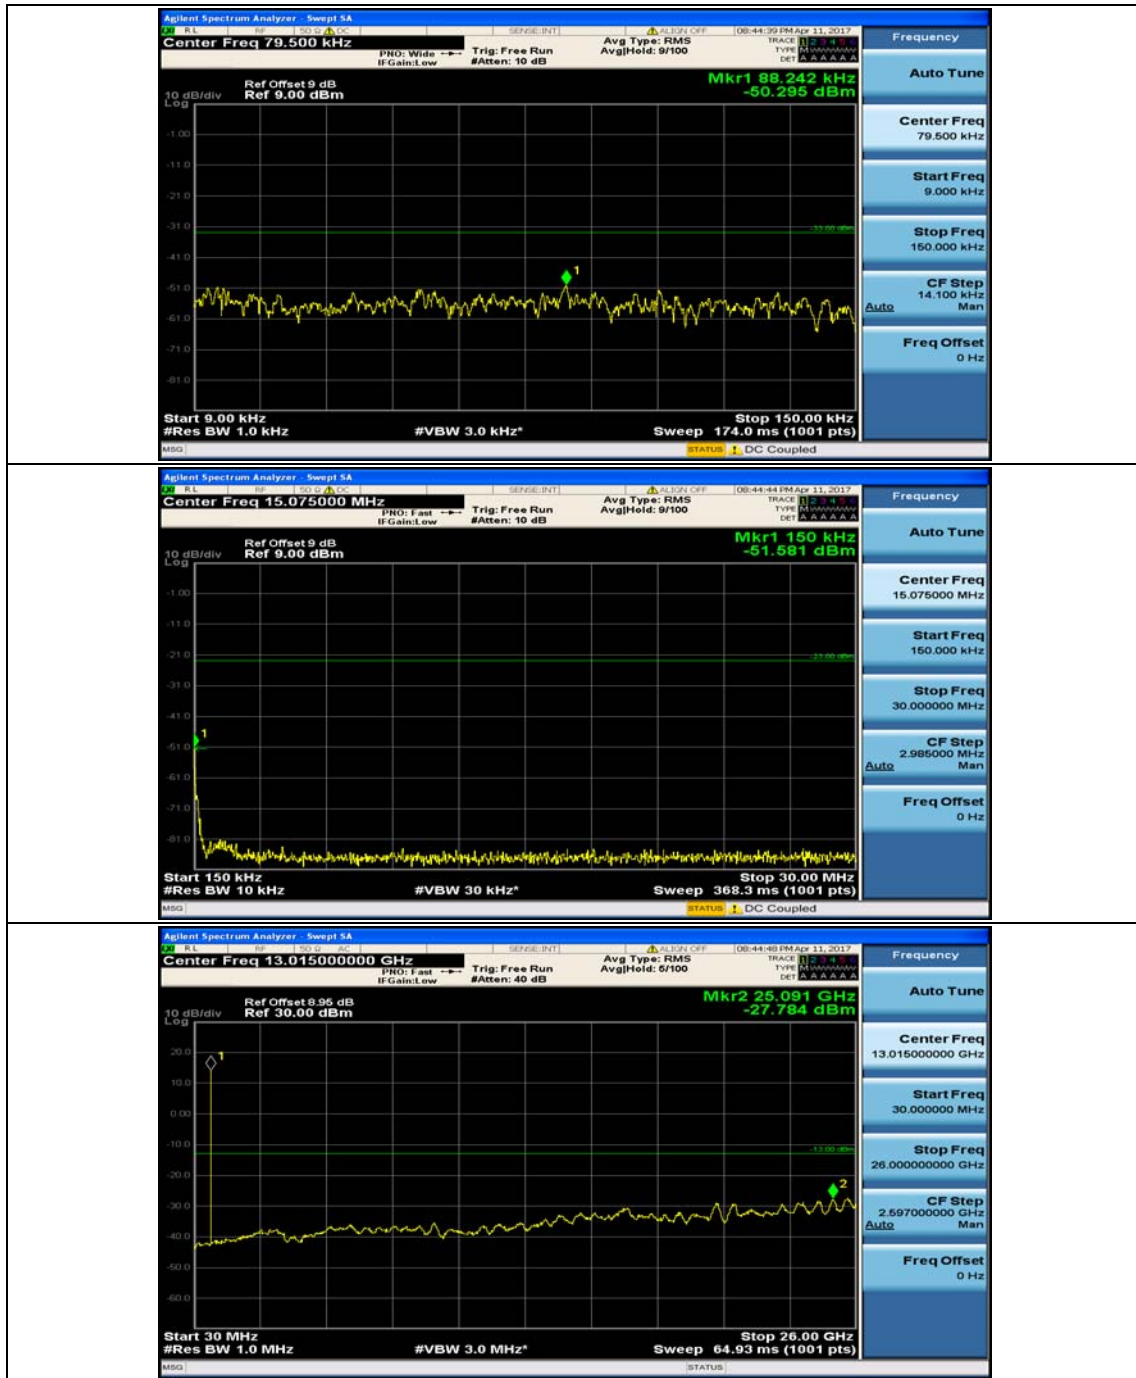

Channel Bandwidth: 10 MHz_HCH_16QAM_1RB#49

Channel Bandwidth: 10 MHz_HCH_16QAM_25RB#0

Appendix E: Conducted Spurious Emission

Test Graphs

Channel Bandwidth: 1.4 MHz

Channel Bandwidth: 3 MHz