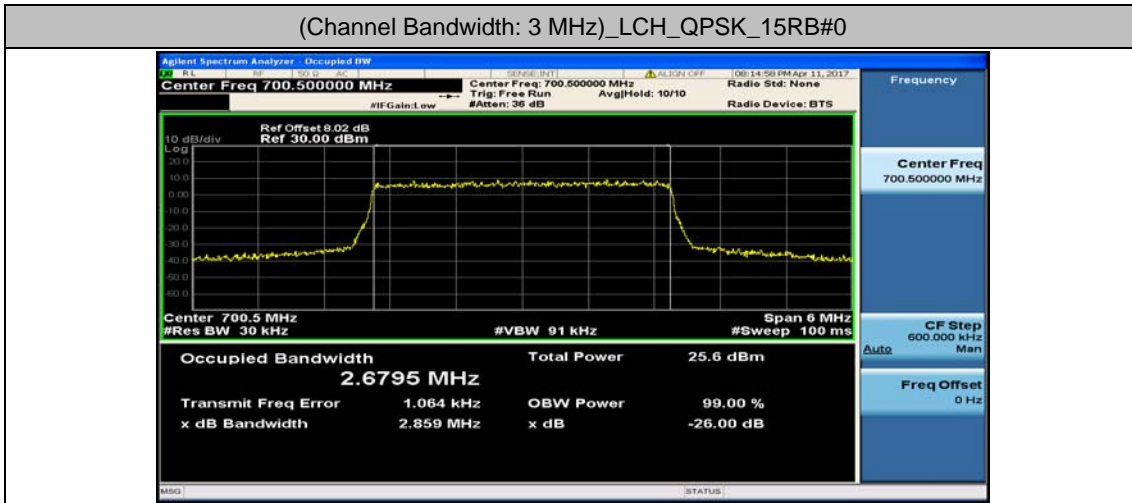

(Channel Bandwidth: 1.4 MHz)_MCH_16QAM_6RB#0

(Channel Bandwidth: 1.4 MHz)_HCH_16QAM_6RB#0

Channel Bandwidth: 3 MHz

(Channel Bandwidth: 3 MHz)_LCH_QPSK_15RB#0

(Channel Bandwidth: 3 MHz)_MCH_QPSK_15RB#0

(Channel Bandwidth: 3 MHz)_HCH_QPSK_15RB#0