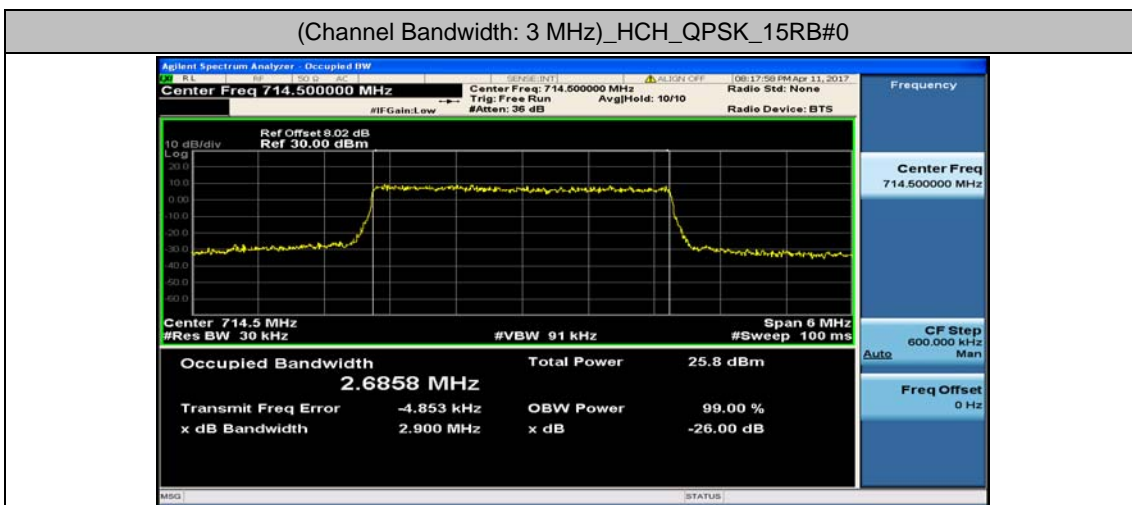

(Channel Bandwidth: 1.4 MHz)_MCH_16QAM_6RB#0

(Channel Bandwidth: 1.4 MHz)_HCH_16QAM_6RB#0

Channel Bandwidth: 3 MHz

(Channel Bandwidth: 3 MHz)_LCH_QPSK_15RB#0

(Channel Bandwidth: 3 MHz)_MCH_QPSK_15RB#0

(Channel Bandwidth: 3 MHz)_HCH_QPSK_15RB#0