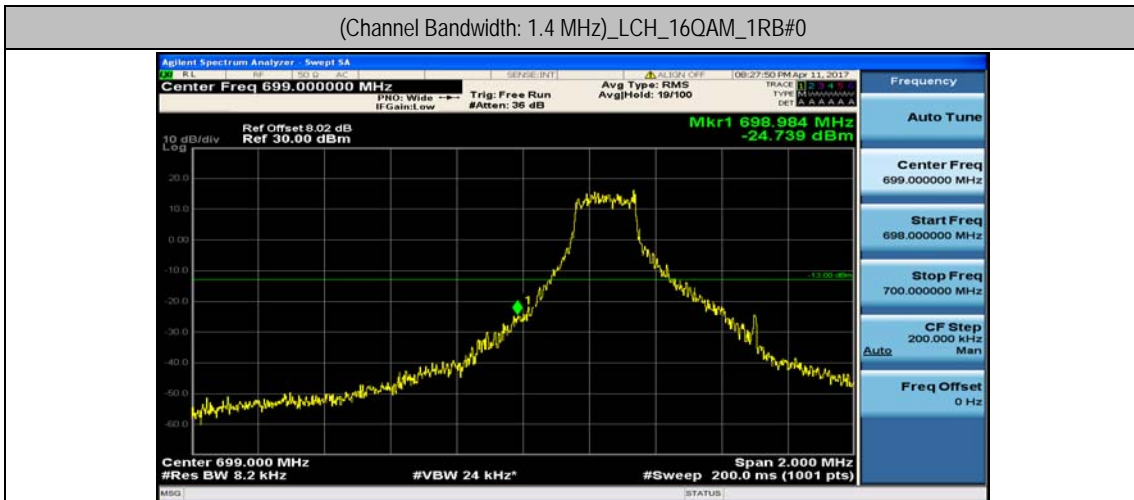

(Channel Bandwidth: 1.4 MHz)_HCH_QPSK_3RB#0

(Channel Bandwidth: 1.4 MHz)_HCH_QPSK_3RB#2

(Channel Bandwidth: 1.4 MHz)_HCH_QPSK_3RB#3

(Channel Bandwidth: 1.4 MHz)_HCH_QPSK_6RB#0

(Channel Bandwidth: 1.4 MHz)_LCH_16QAM_1RB#0