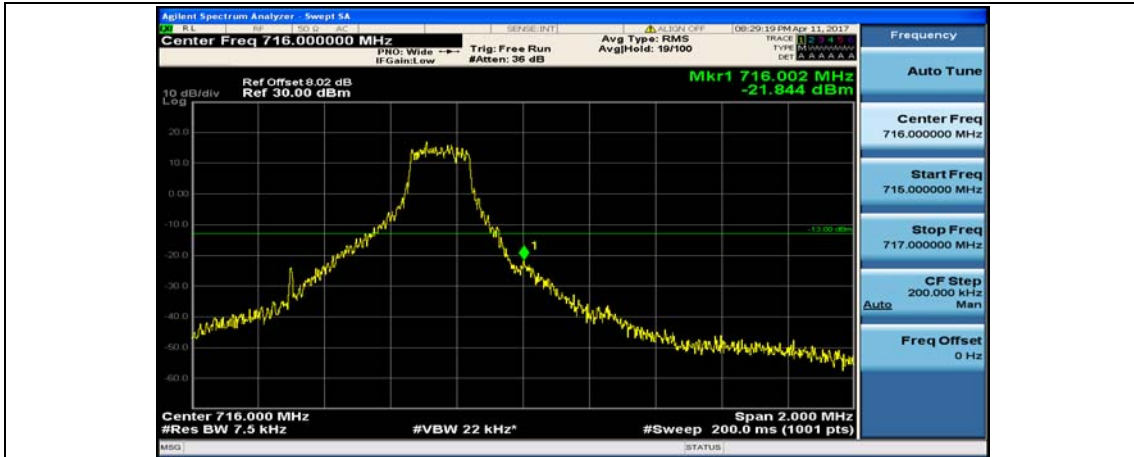

(Channel Bandwidth: 1.4 MHz)_LCH_QPSK_3RB#3

(Channel Bandwidth: 1.4 MHz)_LCH_QPSK_6RB#0

(Channel Bandwidth: 1.4 MHz)_HCH_QPSK_1RB#0

(Channel Bandwidth: 1.4 MHz)_HCH_QPSK_1RB#3

(Channel Bandwidth: 1.4 MHz)_HCH_QPSK_1RB#5