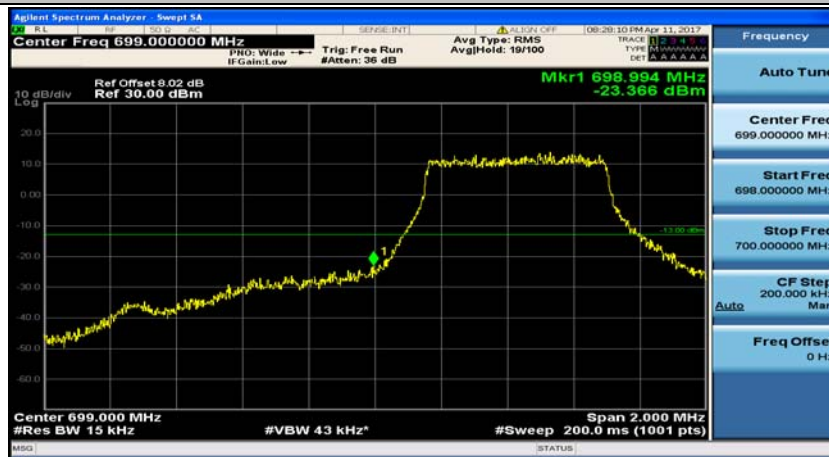

Channel Bandwidth: 10 MHz_MCH_16QAM_50RB#0

Channel Bandwidth: 10 MHz_HCH_16QAM_50RB#0

Appendix D: Band Edge

Test Graphs

Channel Bandwidth: 1.4 MHz

(Channel Bandwidth: 1.4 MHz)_LCH_QPSK_3RB#0

(Channel Bandwidth: 1.4 MHz)_LCH_QPSK_3RB#2