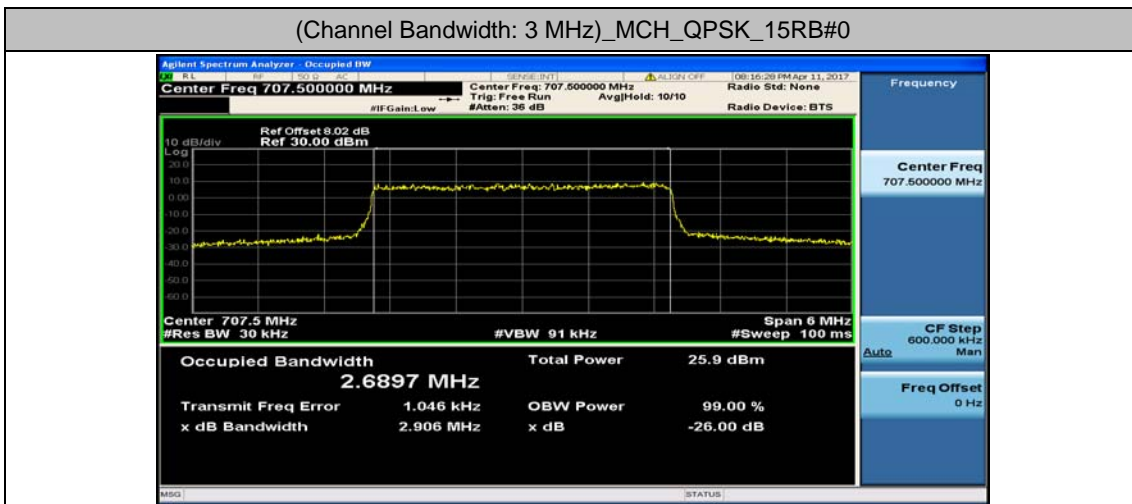

(Channel Bandwidth: 1.4 MHz)_MCH_16QAM_6RB#0

(Channel Bandwidth: 1.4 MHz)_HCH_16QAM_6RB#0

Channel Bandwidth: 3 MHz

(Channel Bandwidth: 3 MHz)_LCH_QPSK_15RB#0

(Channel Bandwidth: 3 MHz)_MCH_QPSK_15RB#0

(Channel Bandwidth: 3 MHz)_HCH_QPSK_15RB#0