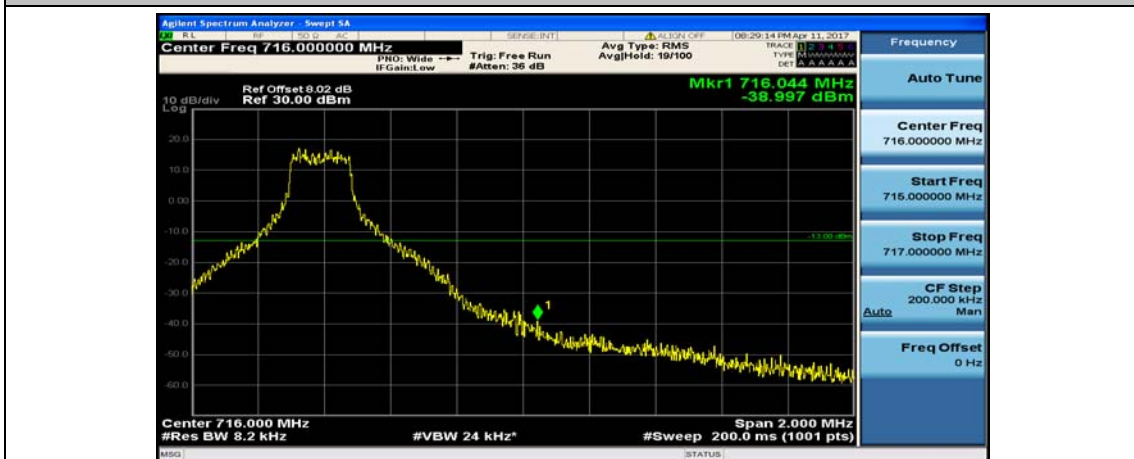

(Channel Bandwidth: 1.4 MHz)_LCH_QPSK_3RB#3

(Channel Bandwidth: 1.4 MHz)_LCH_QPSK_6RB#0

(Channel Bandwidth: 1.4 MHz)_HCH_QPSK_1RB#0

(Channel Bandwidth: 1.4 MHz)_HCH_QPSK_1RB#3

(Channel Bandwidth: 1.4 MHz)_HCH_QPSK_1RB#5