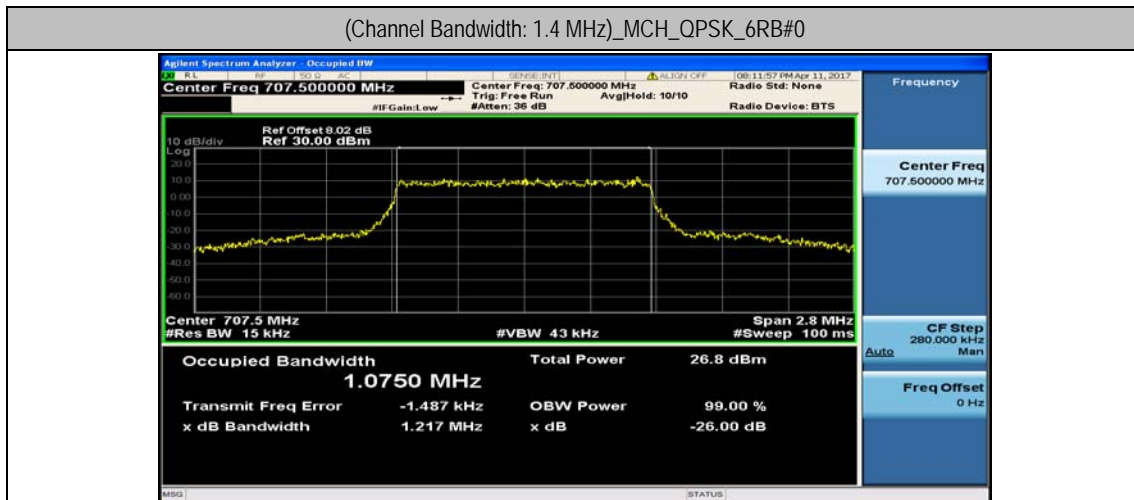

Channel Bandwidth: 10 MHz

Channel Bandwidth: 10 MHz						
Modulation	Channel	RB Configuration		Occupied Bandwidth (MHz)	26dB Bandwidth (MHz)	Verdict
		Size	Offset			
QPSK	LCH	50	0	8.9566	9.438	PASS
	MCH	50	0	8.9834	9.538	PASS
	HCH	50	0	8.8905	9.347	PASS
16QAM	LCH	50	0	8.9451	9.368	PASS
	MCH	50	0	8.9776	9.428	PASS
	HCH	50	0	8.9137	9.390	PASS

Test Graphs

Channel Bandwidth: 1.4 MHz

(Channel Bandwidth: 1.4 MHz)_LCH_QPSK_6RB#0

(Channel Bandwidth: 1.4 MHz)_MCH_QPSK_6RB#0

(Channel Bandwidth: 1.4 MHz)_HCH_QPSK_6RB#0

(Channel Bandwidth: 1.4 MHz)_LCH_16QAM_6RB#0