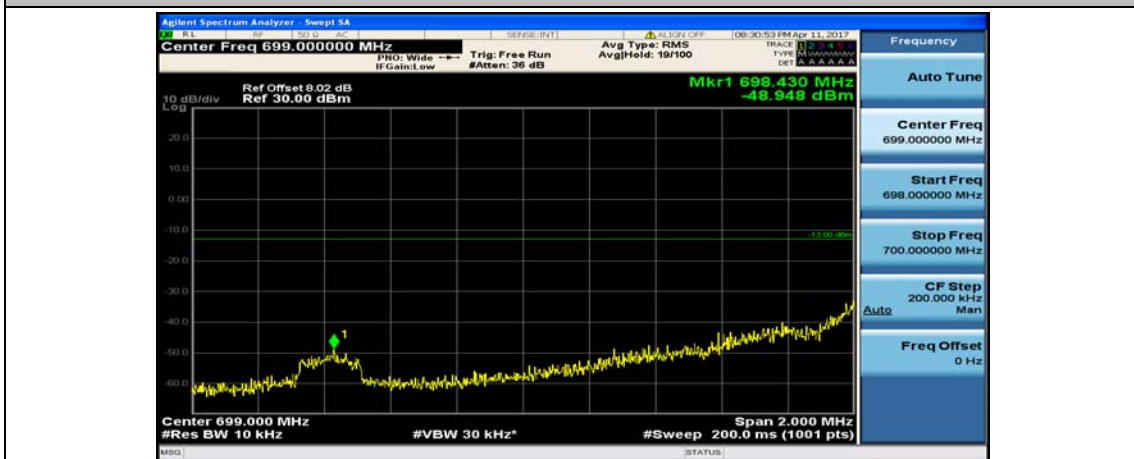

(Channel Bandwidth: 1.4 MHz)_HCH_16QAM_3RB#2

(Channel Bandwidth: 1.4 MHz)_HCH_16QAM_3RB#3

(Channel Bandwidth: 1.4 MHz)_HCH_16QAM_6RB#0

Channel Bandwidth: 3 MHz

(Channel Bandwidth: 3 MHz)_LCH_QPSK_1RB#0

(Channel Bandwidth: 3 MHz)_LCH_QPSK_1RB#7