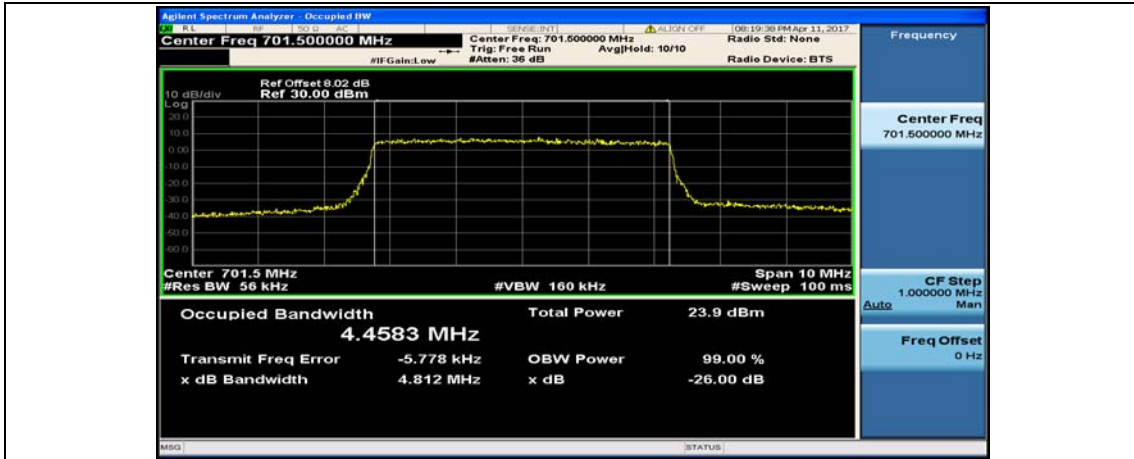

(Channel Bandwidth: 5 MHz)_HCH_QPSK_25RB#0

(Channel Bandwidth: 5 MHz)_LCH_16QAM_25RB#0