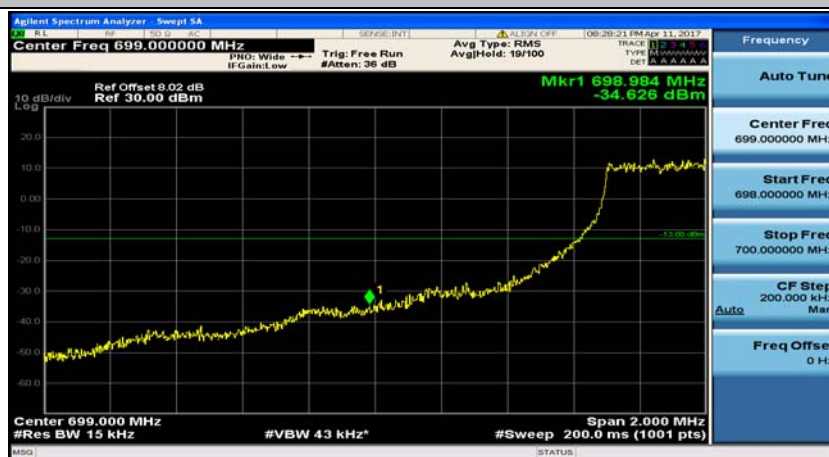

(Channel Bandwidth: 1.4 MHz)_LCH_QPSK_3RB#3