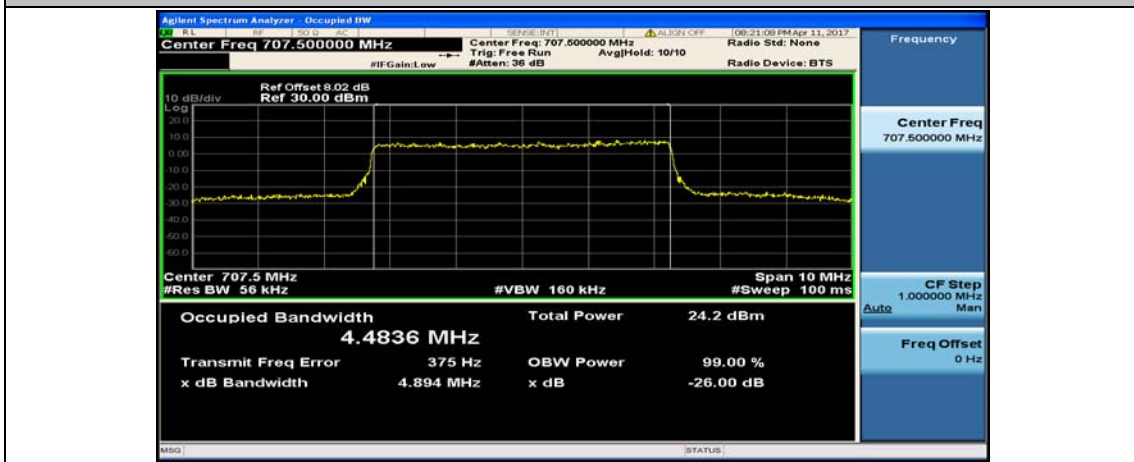

(Channel Bandwidth: 5 MHz)_MCH_16QAM_25RB#0