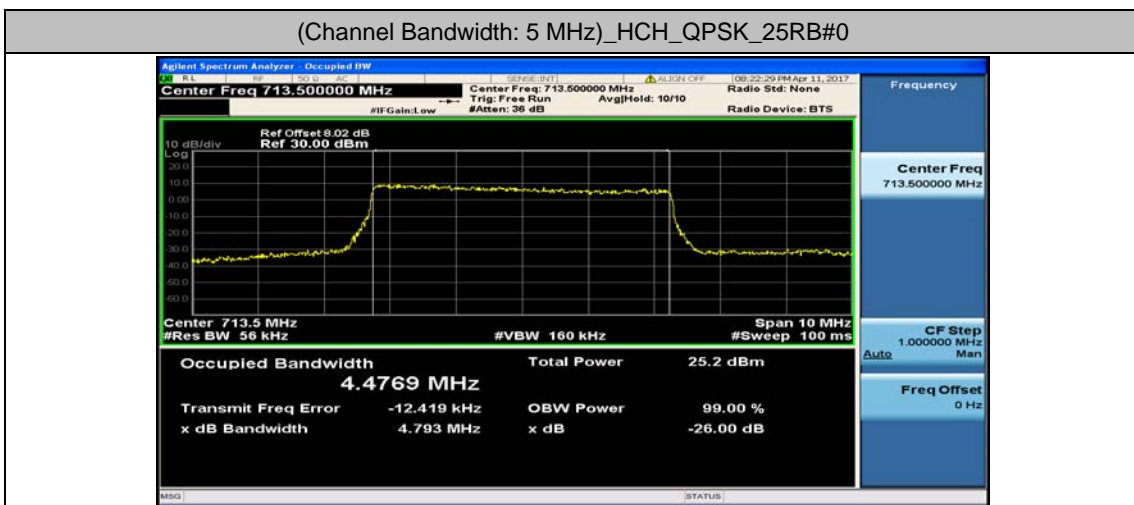

Channel Bandwidth: 5 MHz