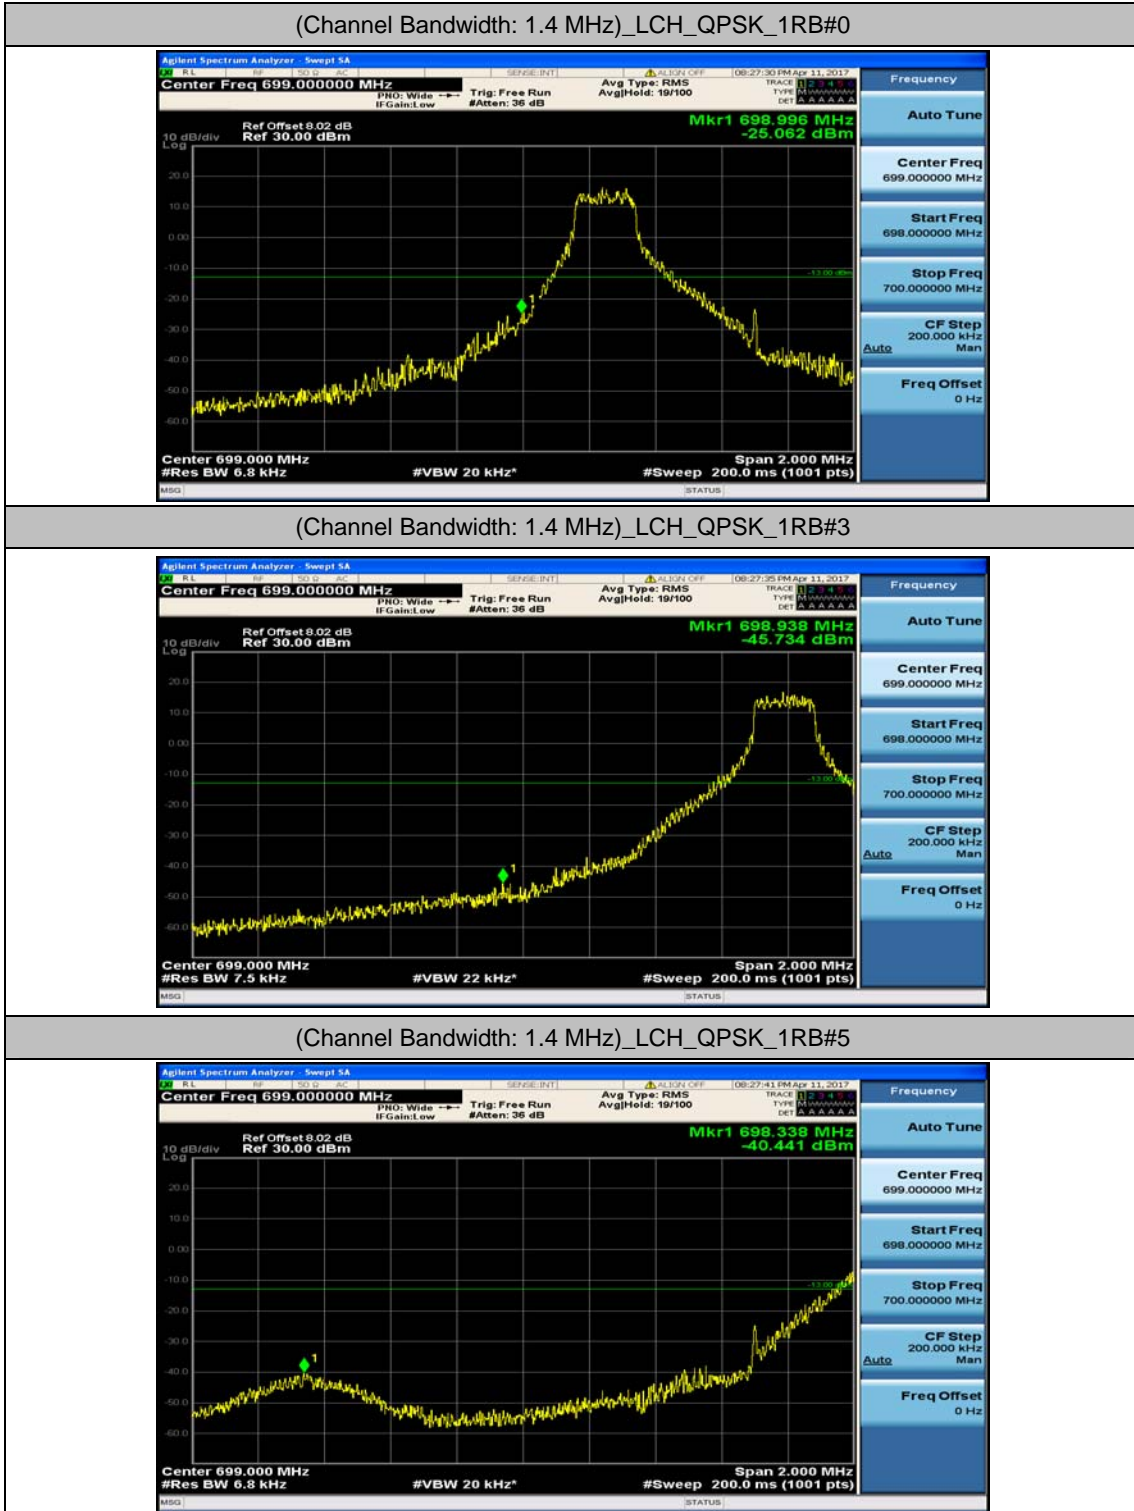

Channel Bandwidth: 10 MHz_MCH_16QAM_50RB#0

Channel Bandwidth: 10 MHz_HCH_16QAM_50RB#0

Appendix D: Band Edge

Test Graphs

Channel Bandwidth: 1.4 MHz

(Channel Bandwidth: 1.4 MHz)_LCH_QPSK_3RB#0

(Channel Bandwidth: 1.4 MHz)_LCH_QPSK_3RB#2

(Channel Bandwidth: 1.4 MHz)_LCH_QPSK_3RB#3

(Channel Bandwidth: 1.4 MHz)_LCH_QPSK_6RB#0

(Channel Bandwidth: 1.4 MHz)_HCH_QPSK_1RB#0

(Channel Bandwidth: 1.4 MHz)_HCH_QPSK_1RB#3

(Channel Bandwidth: 1.4 MHz)_HCH_QPSK_1RB#5