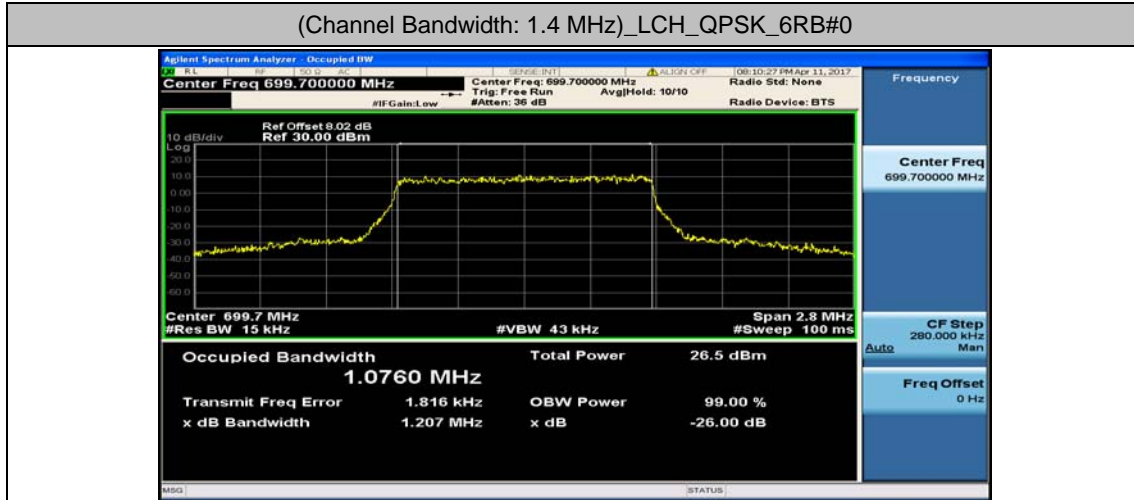

(Channel Bandwidth: 1.4 MHz)_MCH_QPSK_6RB#0

Test Graphs

Channel Bandwidth: 1.4 MHz

(Channel Bandwidth: 1.4 MHz)_LCH_QPSK_6RB#0