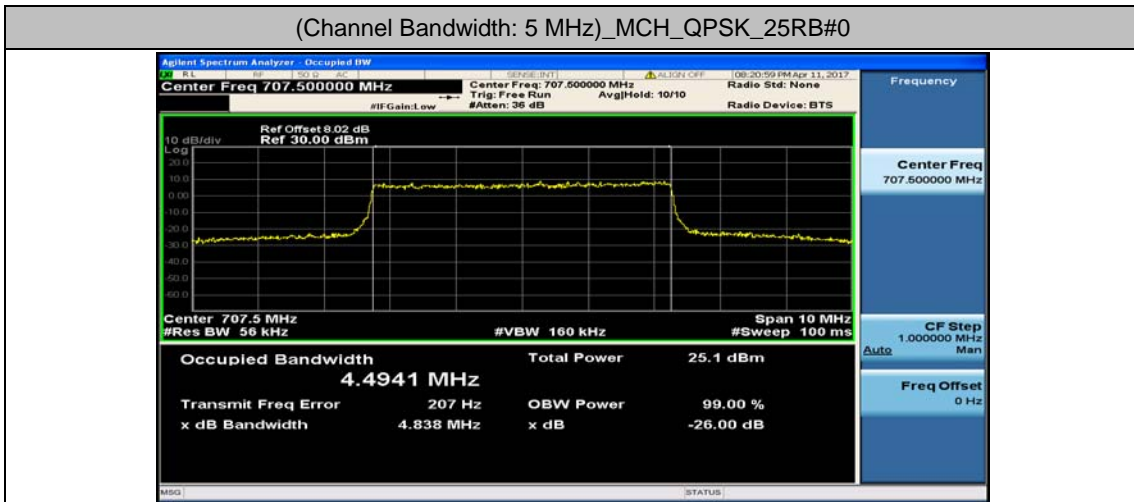

(Channel Bandwidth: 3 MHz)_LCH_16QAM_15RB#0

(Channel Bandwidth: 3 MHz)_MCH_16QAM_15RB#0

(Channel Bandwidth: 3 MHz)_HCH_16QAM_15RB#0

Channel Bandwidth: 5 MHz

(Channel Bandwidth: 5 MHz)_LCH_QPSK_25RB#0

(Channel Bandwidth: 5 MHz)_MCH_QPSK_25RB#0