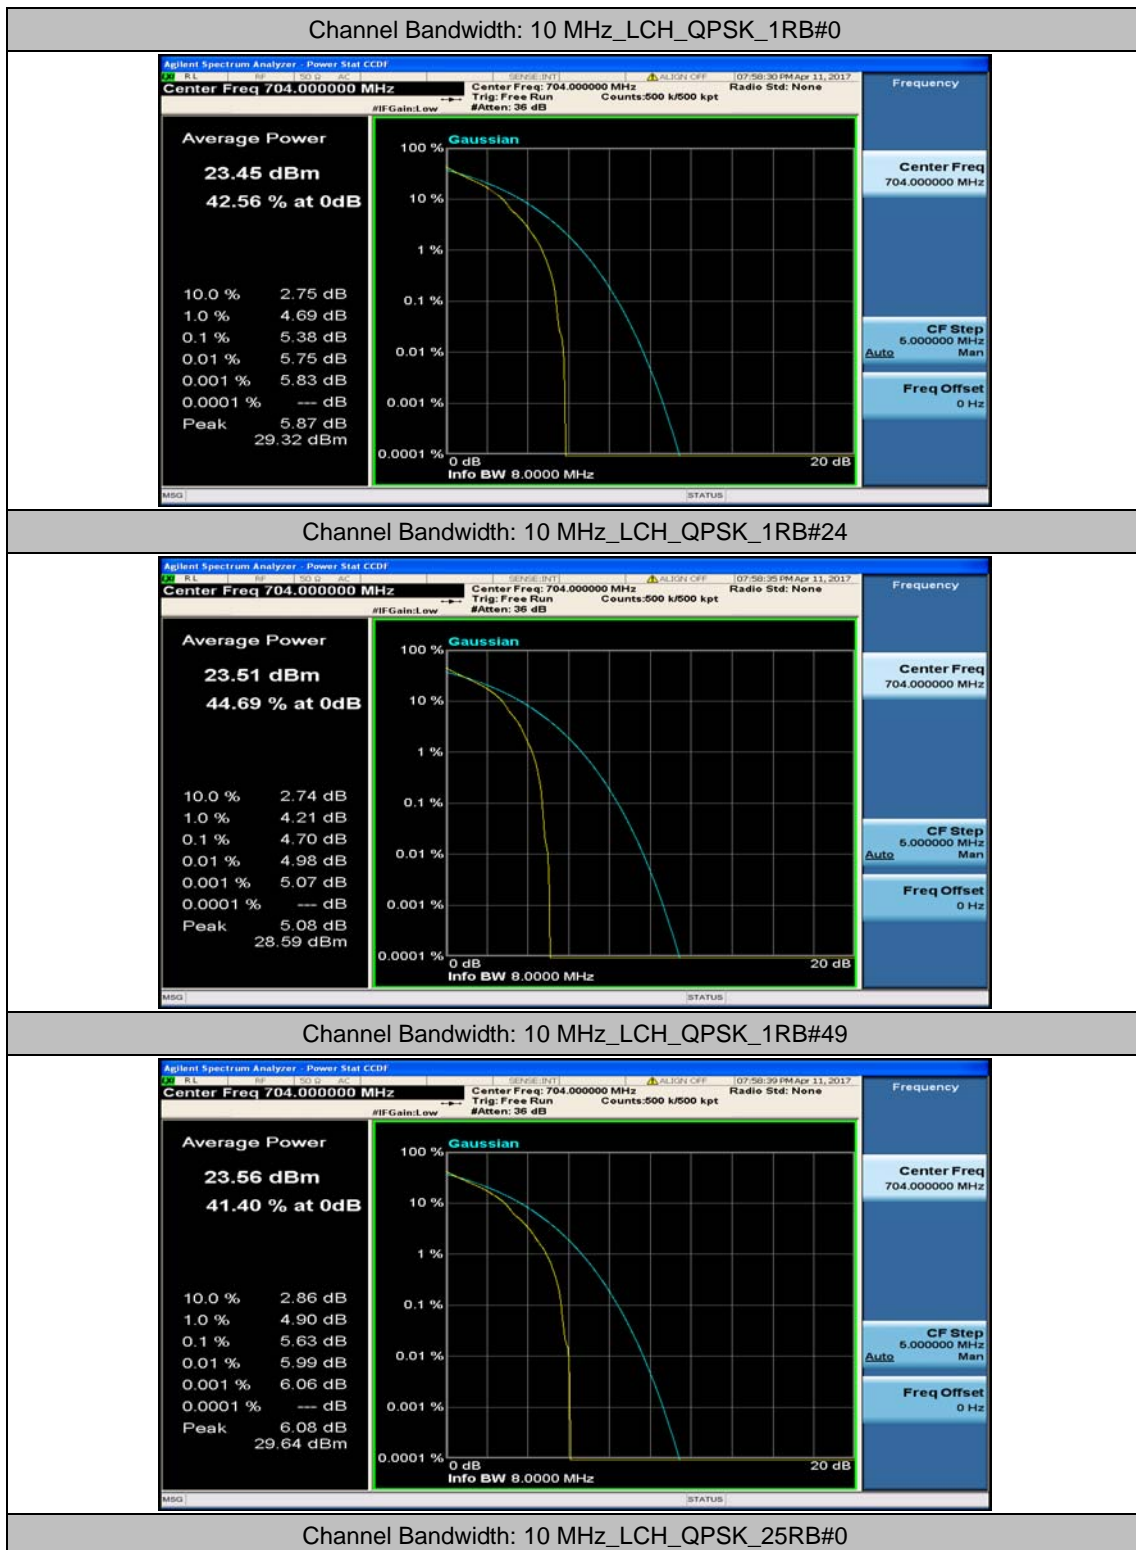

(Channel Bandwidth: 5 MHz)_HCH_16QAM_1RB#24

(Channel Bandwidth: 5 MHz)_HCH_16QAM_12RB#0

(Channel Bandwidth: 5 MHz)_HCH_16QAM_12RB#6

(Channel Bandwidth: 5 MHz)_HCH_16QAM_12RB#13

(Channel Bandwidth: 5 MHz)_HCH_16QAM_25RB#0

Channel Bandwidth: 10 MHz

Channel Bandwidth: 10 MHz_MCH_QPSK_1RB#0

Channel Bandwidth: 10 MHz_MCH_QPSK_1RB#24

Channel Bandwidth: 10 MHz_MCH_QPSK_1RB#49

Channel Bandwidth: 10 MHz_MCH_QPSK_25RB#0

Channel Bandwidth: 10 MHz_MCH_QPSK_25RB#12