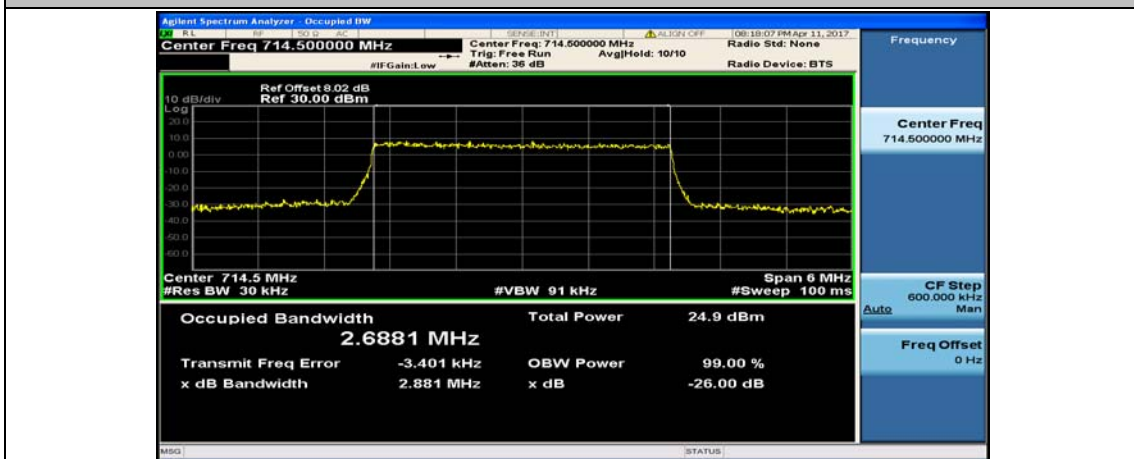

(Channel Bandwidth: 3 MHz)_HCH_16QAM_15RB#0