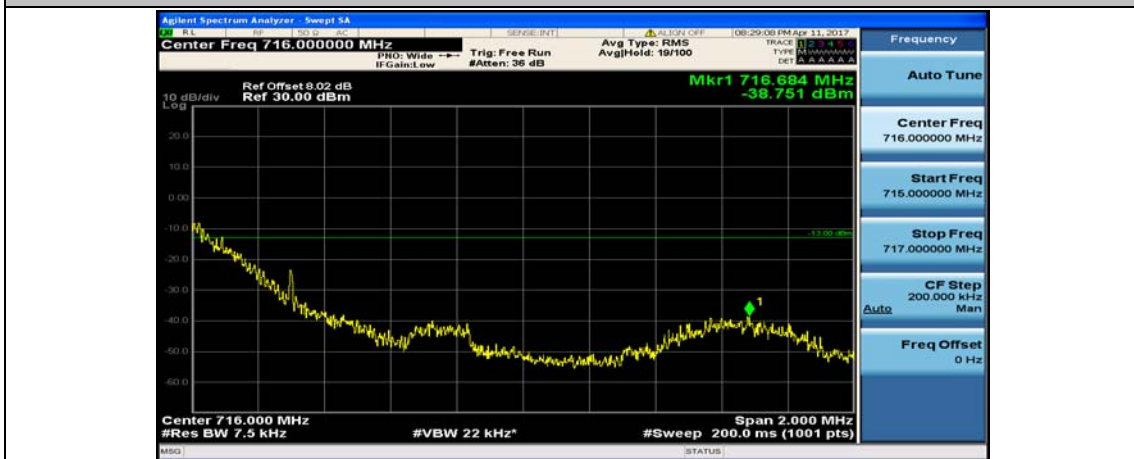

(Channel Bandwidth: 1.4 MHz)_HCH_QPSK_1RB#0