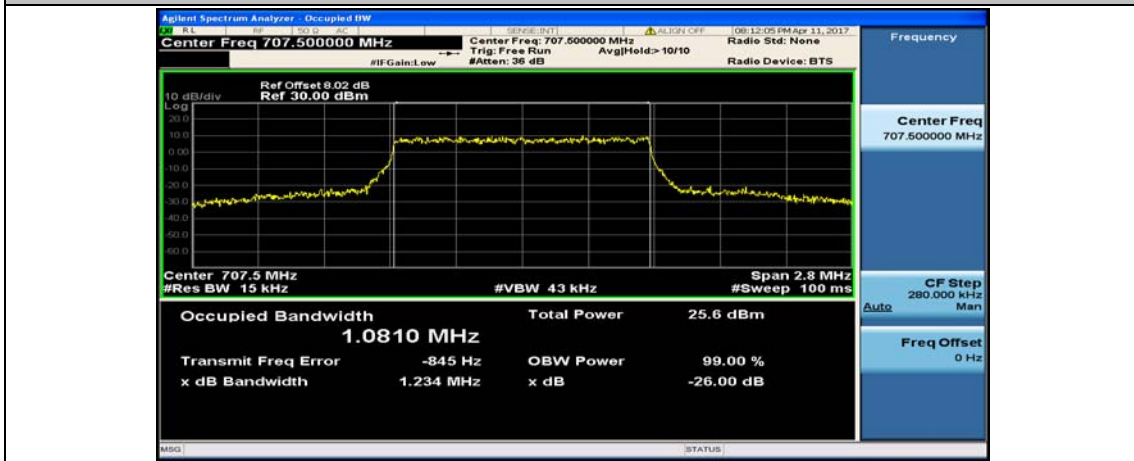

(Channel Bandwidth: 1.4 MHz)_MCH_16QAM_6RB#0