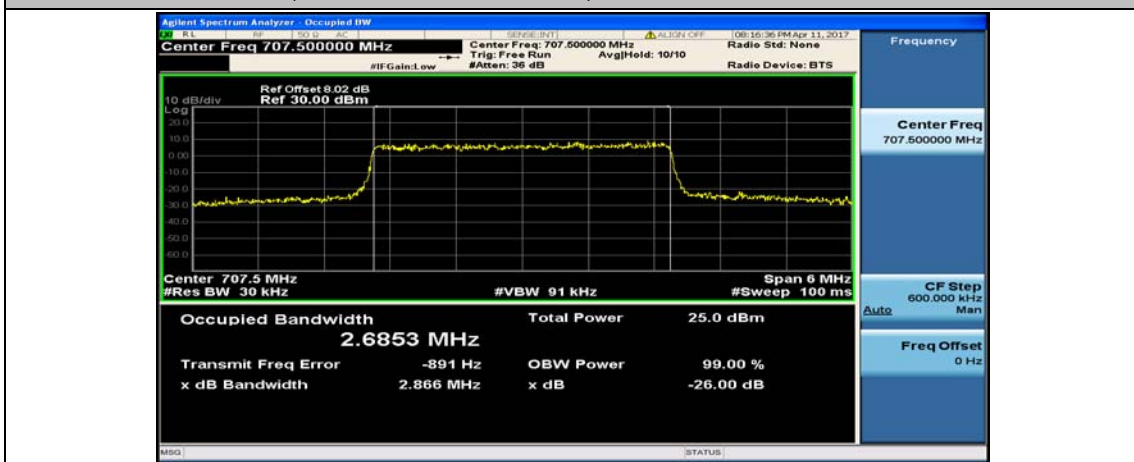

(Channel Bandwidth: 3 MHz)_MCH_16QAM_15RB#0