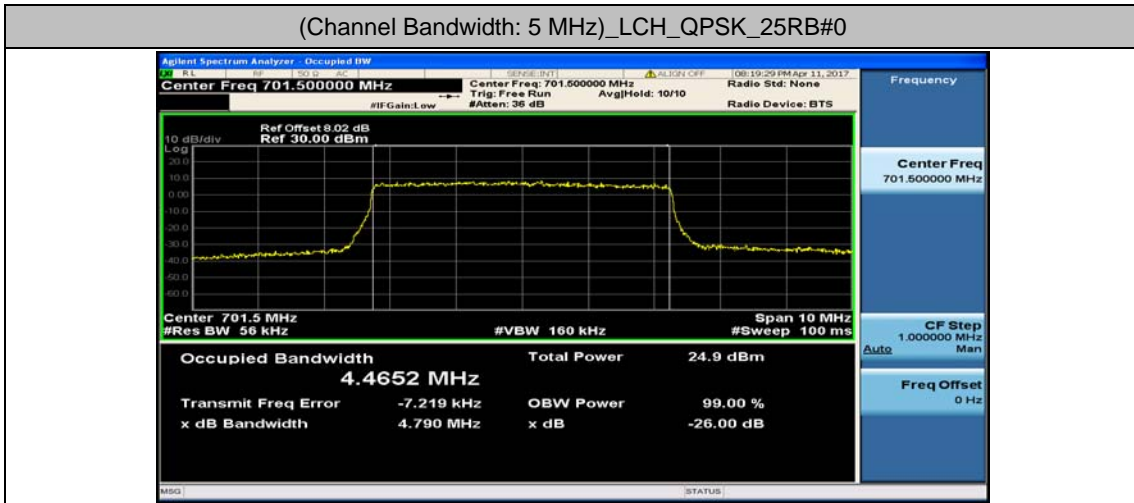

(Channel Bandwidth: 3 MHz)_LCH_16QAM_15RB#0

(Channel Bandwidth: 3 MHz)_MCH_16QAM_15RB#0

(Channel Bandwidth: 3 MHz)_HCH_16QAM_15RB#0

Channel Bandwidth: 5 MHz

(Channel Bandwidth: 5 MHz)_LCH_QPSK_25RB#0

(Channel Bandwidth: 5 MHz)_MCH_QPSK_25RB#0