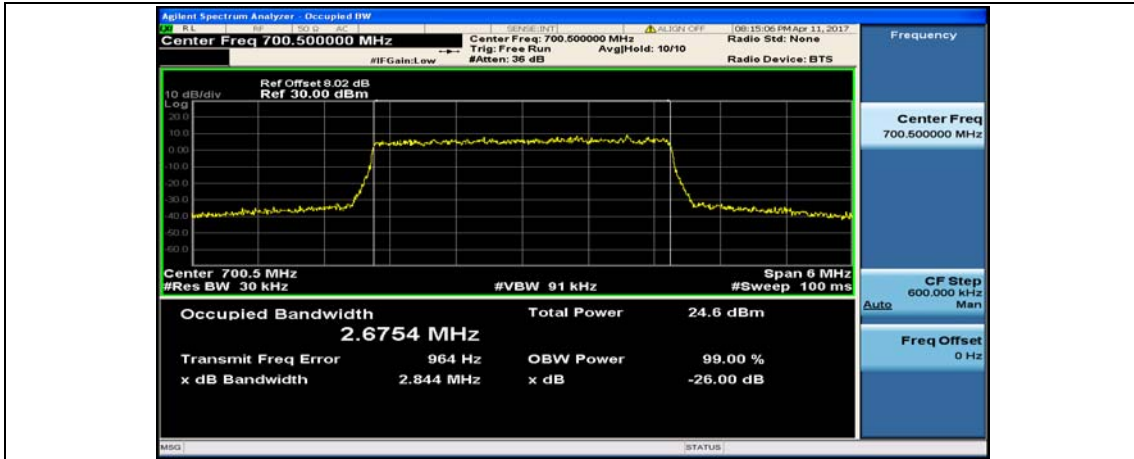

(Channel Bandwidth: 3 MHz)_HCH_QPSK_15RB#0

(Channel Bandwidth: 3 MHz)_LCH_16QAM_15RB#0