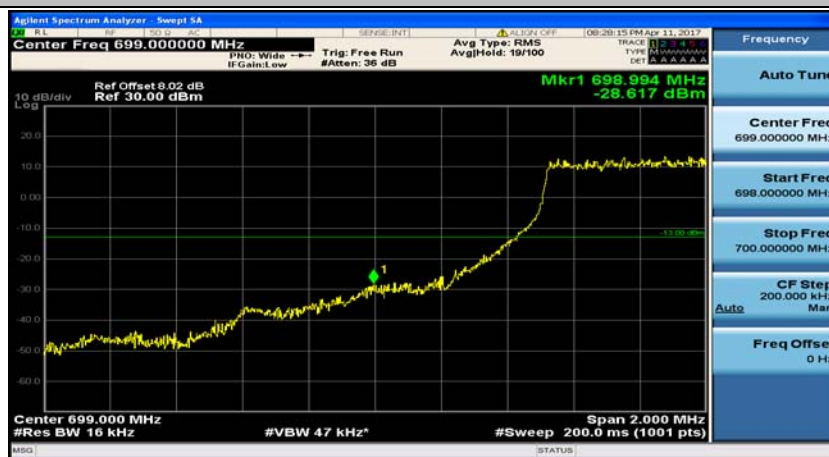

Channel Bandwidth: 10 MHz_MCH_16QAM_50RB#0

Channel Bandwidth: 10 MHz_HCH_16QAM_50RB#0

Appendix D: Band Edge

Test Graphs

Channel Bandwidth: 1.4 MHz

(Channel Bandwidth: 1.4 MHz)_LCH_QPSK_3RB#0

(Channel Bandwidth: 1.4 MHz)_LCH_QPSK_3RB#2