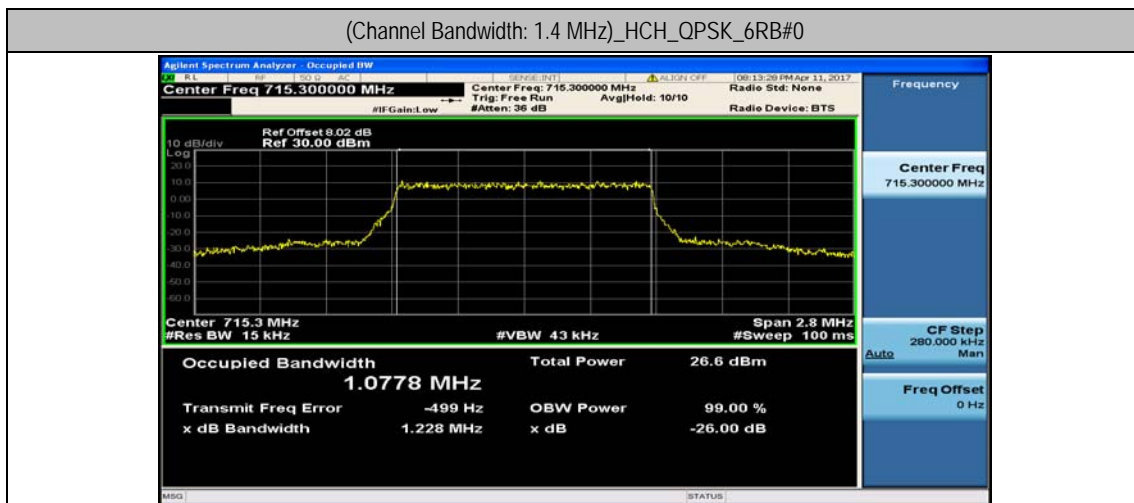

Test Graphs

Channel Bandwidth: 1.4 MHz

(Channel Bandwidth: 1.4 MHz)_LCH_QPSK_6RB#0

(Channel Bandwidth: 1.4 MHz)_MCH_QPSK_6RB#0

(Channel Bandwidth: 1.4 MHz)_HCH_QPSK_6RB#0

(Channel Bandwidth: 1.4 MHz)_LCH_16QAM_6RB#0