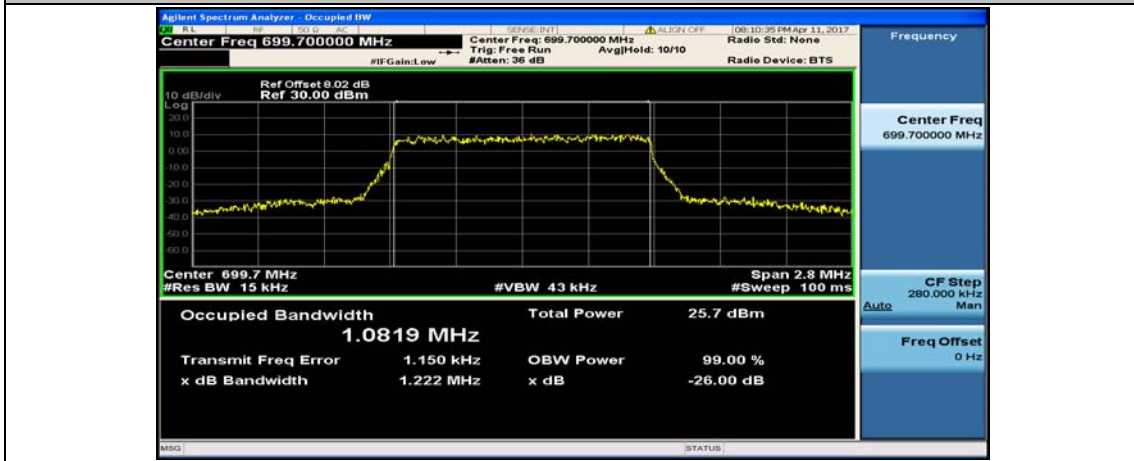

Test Graphs

Channel Bandwidth: 1.4 MHz

(Channel Bandwidth: 1.4 MHz)_LCH_QPSK_6RB#0

(Channel Bandwidth: 1.4 MHz)_MCH_QPSK_6RB#0

(Channel Bandwidth: 1.4 MHz)_HCH_QPSK_6RB#0

(Channel Bandwidth: 1.4 MHz)_LCH_16QAM_6RB#0