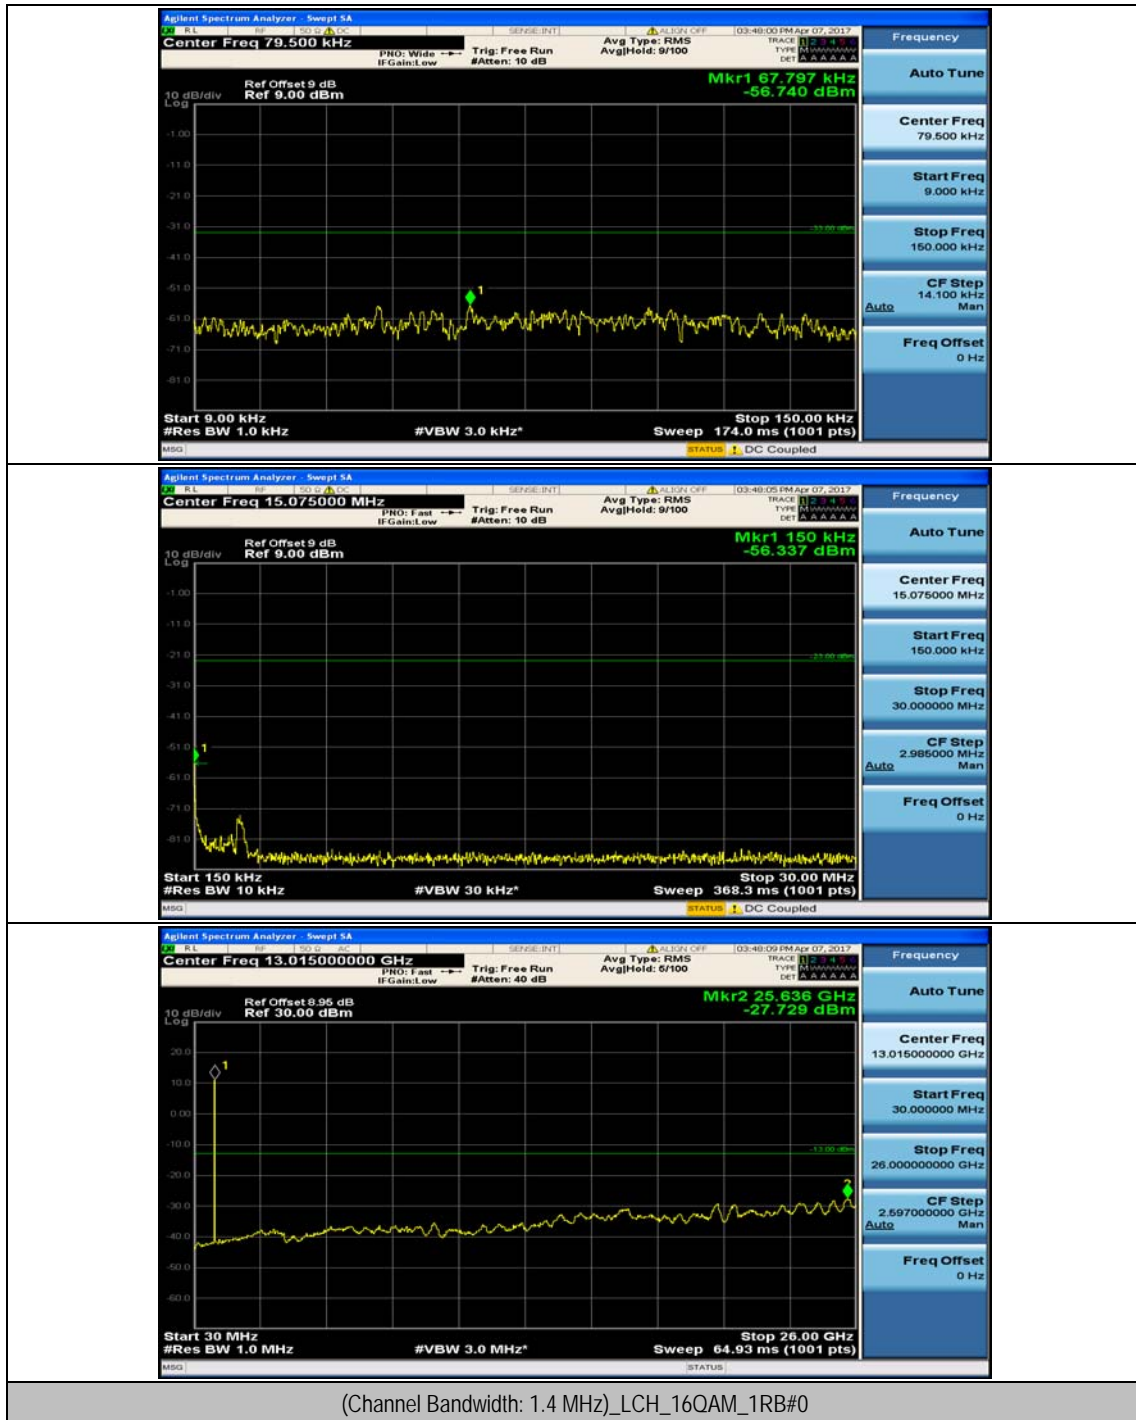

Channel Bandwidth: 10 MHz_HCH_16QAM_1RB#24

Channel Bandwidth: 10 MHz_HCH_16QAM_1RB#49

Channel Bandwidth: 10 MHz_HCH_16QAM_25RB#0

Appendix E: Conducted Spurious Emission

Test Graphs

Channel Bandwidth: 1.4 MHz

Channel Bandwidth: 3 MHz