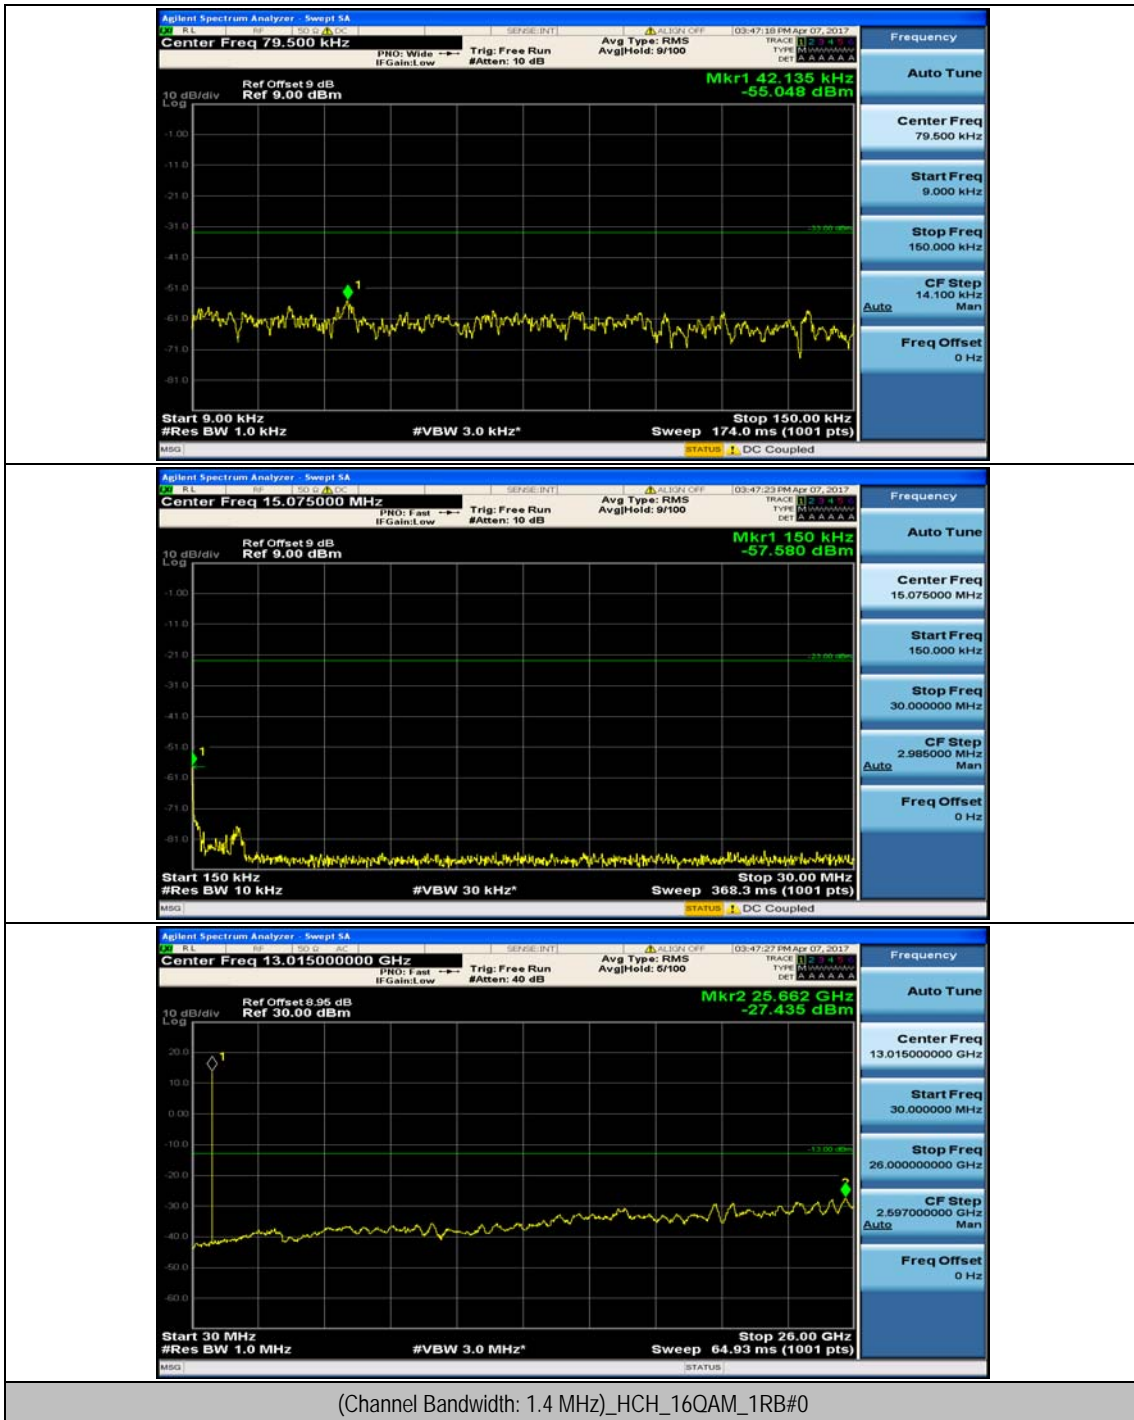

Channel Bandwidth: 10 MHz_HCH_16QAM_1RB#24

Channel Bandwidth: 10 MHz_HCH_16QAM_1RB#49

Channel Bandwidth: 10 MHz_HCH_16QAM_25RB#0

Appendix E: Conducted Spurious Emission

Test Graphs

Channel Bandwidth: 1.4 MHz

Channel Bandwidth: 3 MHz