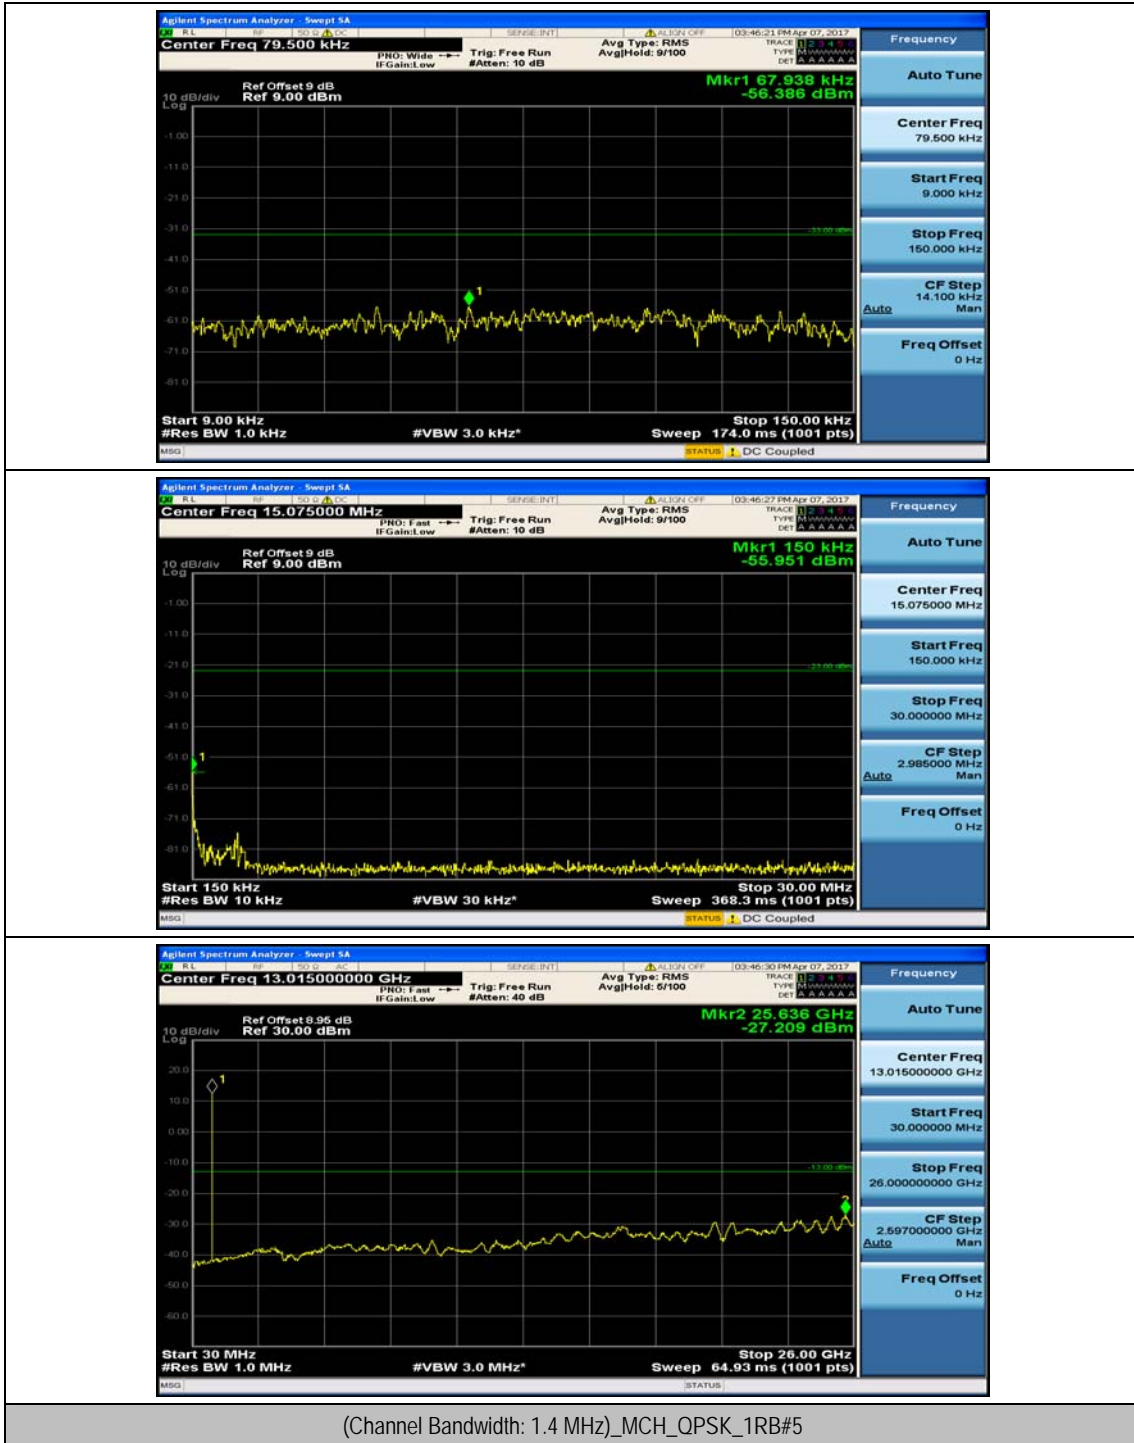

Channel Bandwidth: 10 MHz_HCH_16QAM_1RB#24

Channel Bandwidth: 10 MHz_HCH_16QAM_1RB#49

Channel Bandwidth: 10 MHz_HCH_16QAM_25RB#0

Appendix E: Conducted Spurious Emission

Test Graphs

Channel Bandwidth: 1.4 MHz

Channel Bandwidth: 3 MHz