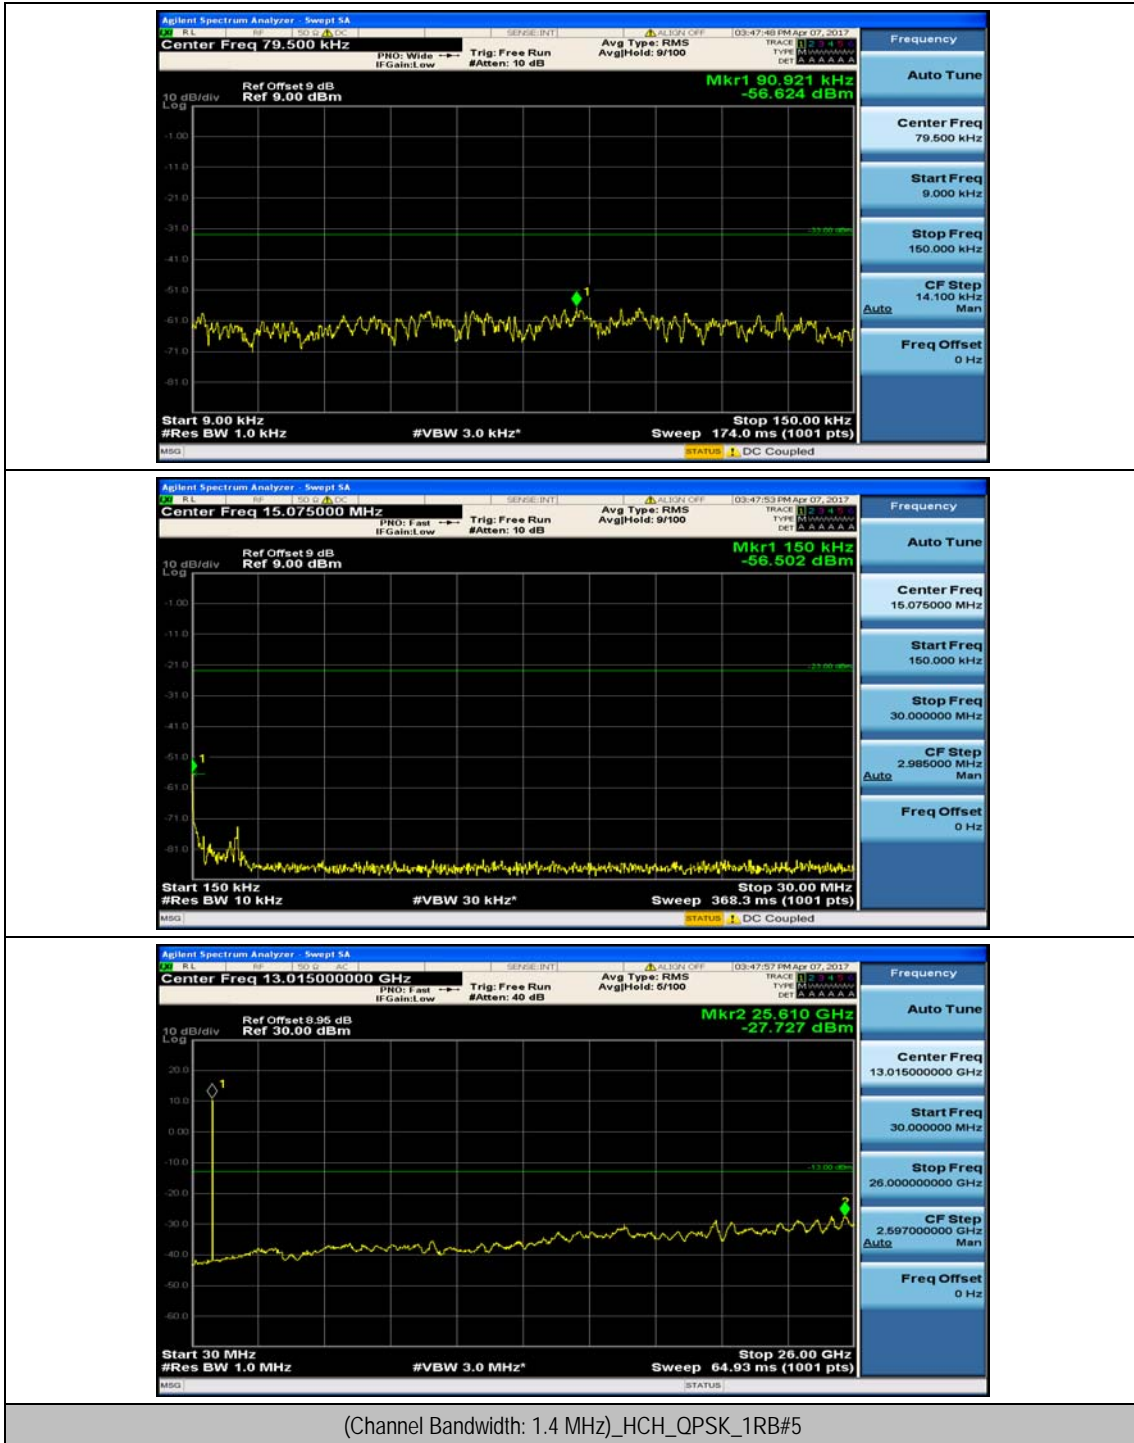

Channel Bandwidth: 10 MHz_HCH_16QAM_1RB#24

Channel Bandwidth: 10 MHz_HCH_16QAM_1RB#49

Channel Bandwidth: 10 MHz_HCH_16QAM_25RB#0

Appendix E: Conducted Spurious Emission

Test Graphs

Channel Bandwidth: 1.4 MHz

Channel Bandwidth: 3 MHz