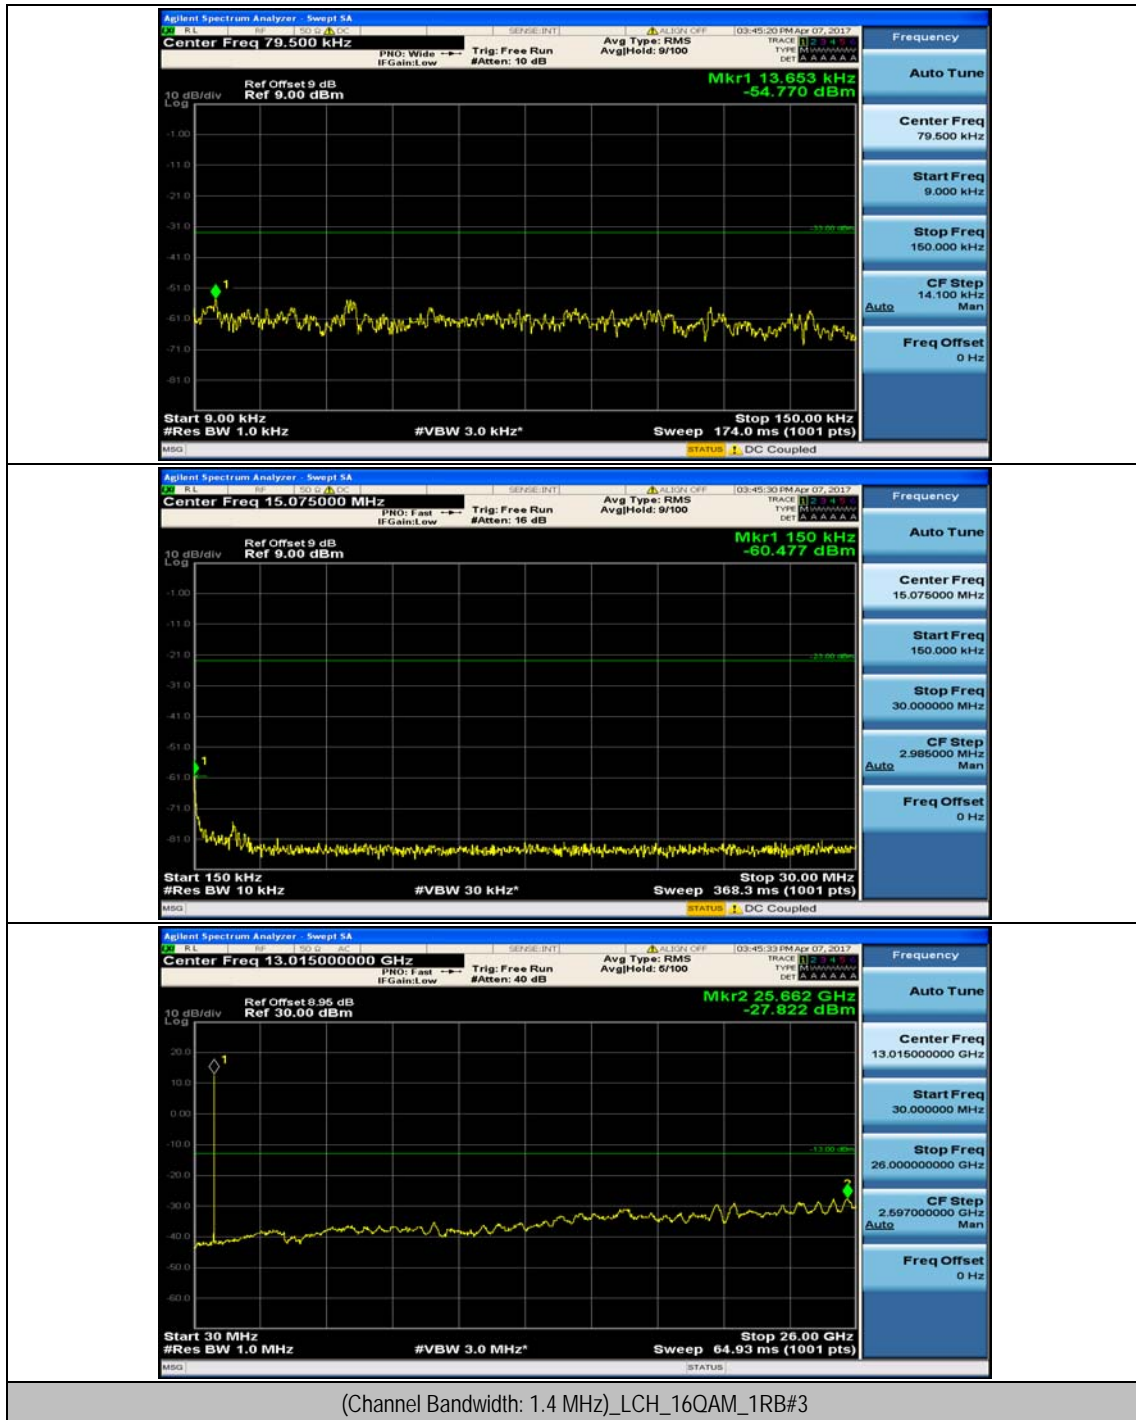

Channel Bandwidth: 10 MHz_HCH_16QAM_1RB#24

Channel Bandwidth: 10 MHz_HCH_16QAM_1RB#49

Channel Bandwidth: 10 MHz_HCH_16QAM_25RB#0

Appendix E: Conducted Spurious Emission

Test Graphs

Channel Bandwidth: 1.4 MHz

Channel Bandwidth: 3 MHz