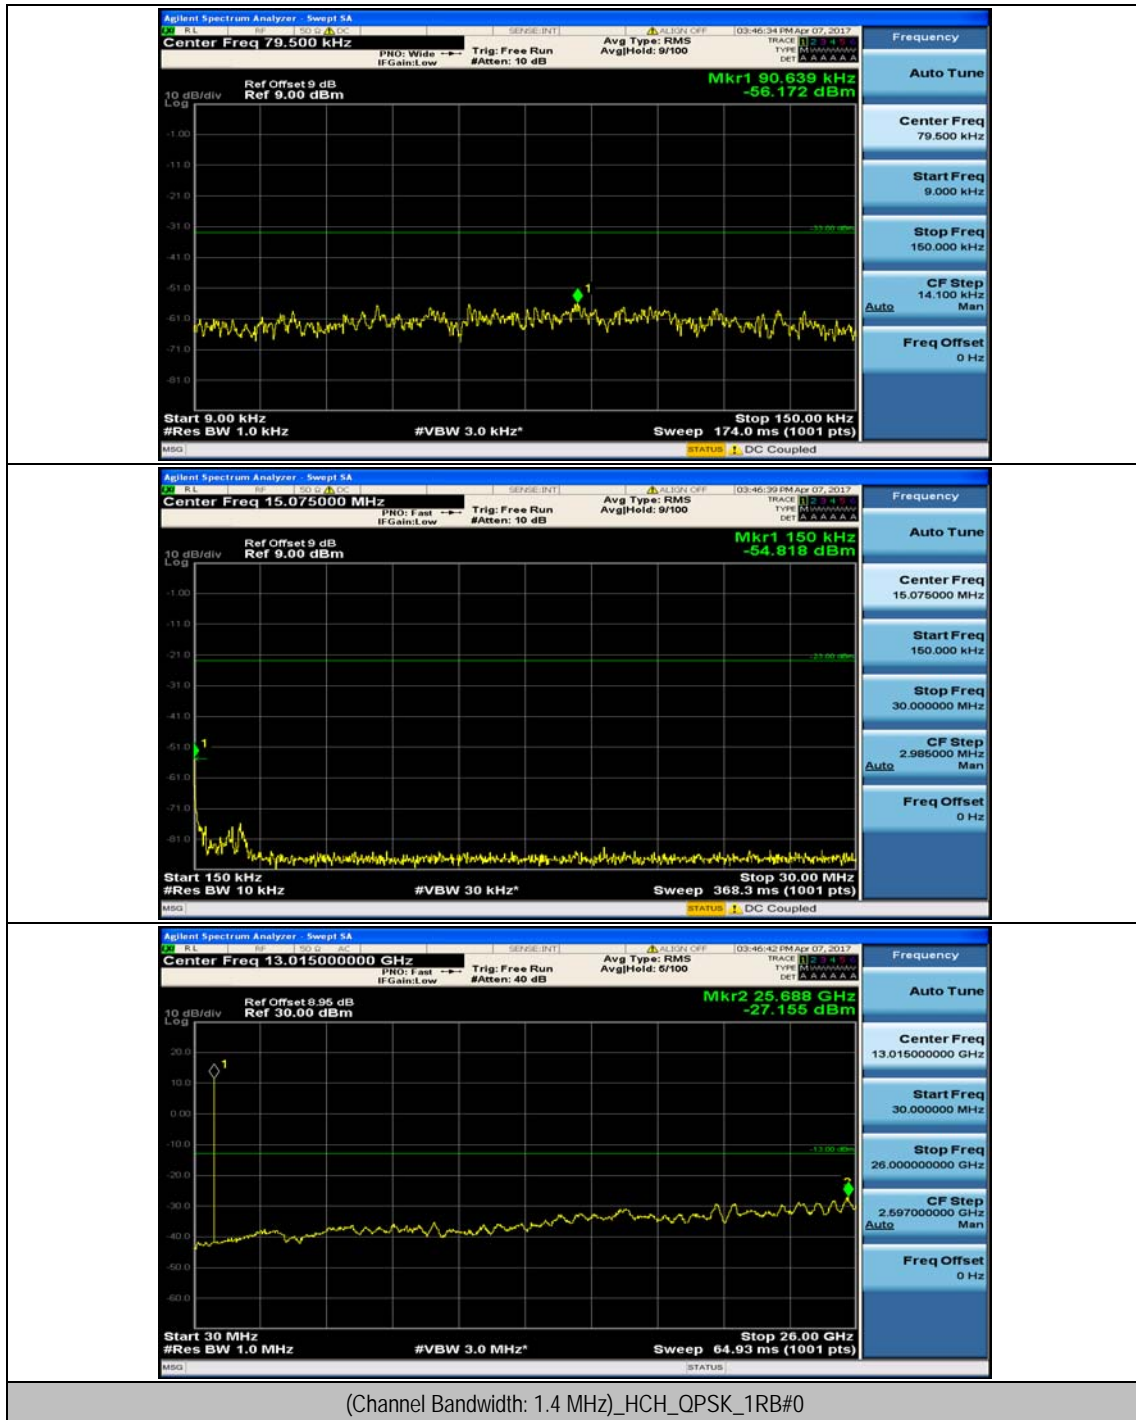

Channel Bandwidth: 10 MHz_HCH_16QAM_1RB#24

Channel Bandwidth: 10 MHz_HCH_16QAM_1RB#49

Channel Bandwidth: 10 MHz_HCH_16QAM_25RB#0

Appendix E: Conducted Spurious Emission

Test Graphs

Channel Bandwidth: 1.4 MHz

Channel Bandwidth: 3 MHz