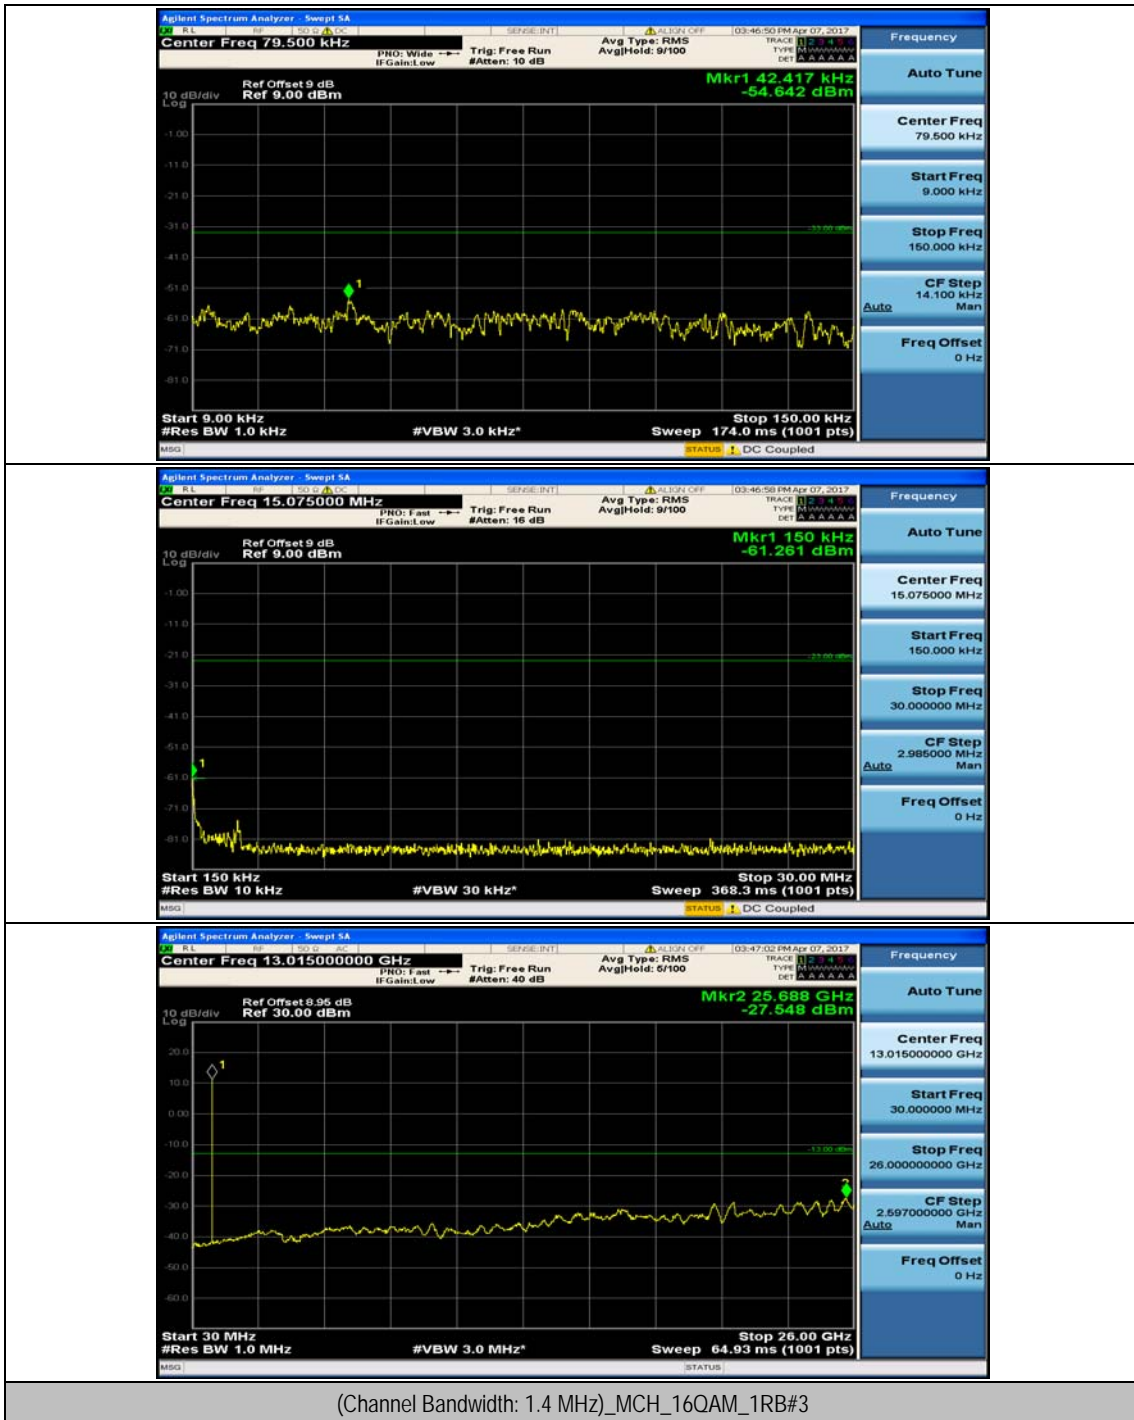

Channel Bandwidth: 10 MHz_HCH_16QAM_1RB#24

Channel Bandwidth: 10 MHz_HCH_16QAM_1RB#49

Channel Bandwidth: 10 MHz_HCH_16QAM_25RB#0

Appendix E: Conducted Spurious Emission

Test Graphs

Channel Bandwidth: 1.4 MHz

Channel Bandwidth: 3 MHz