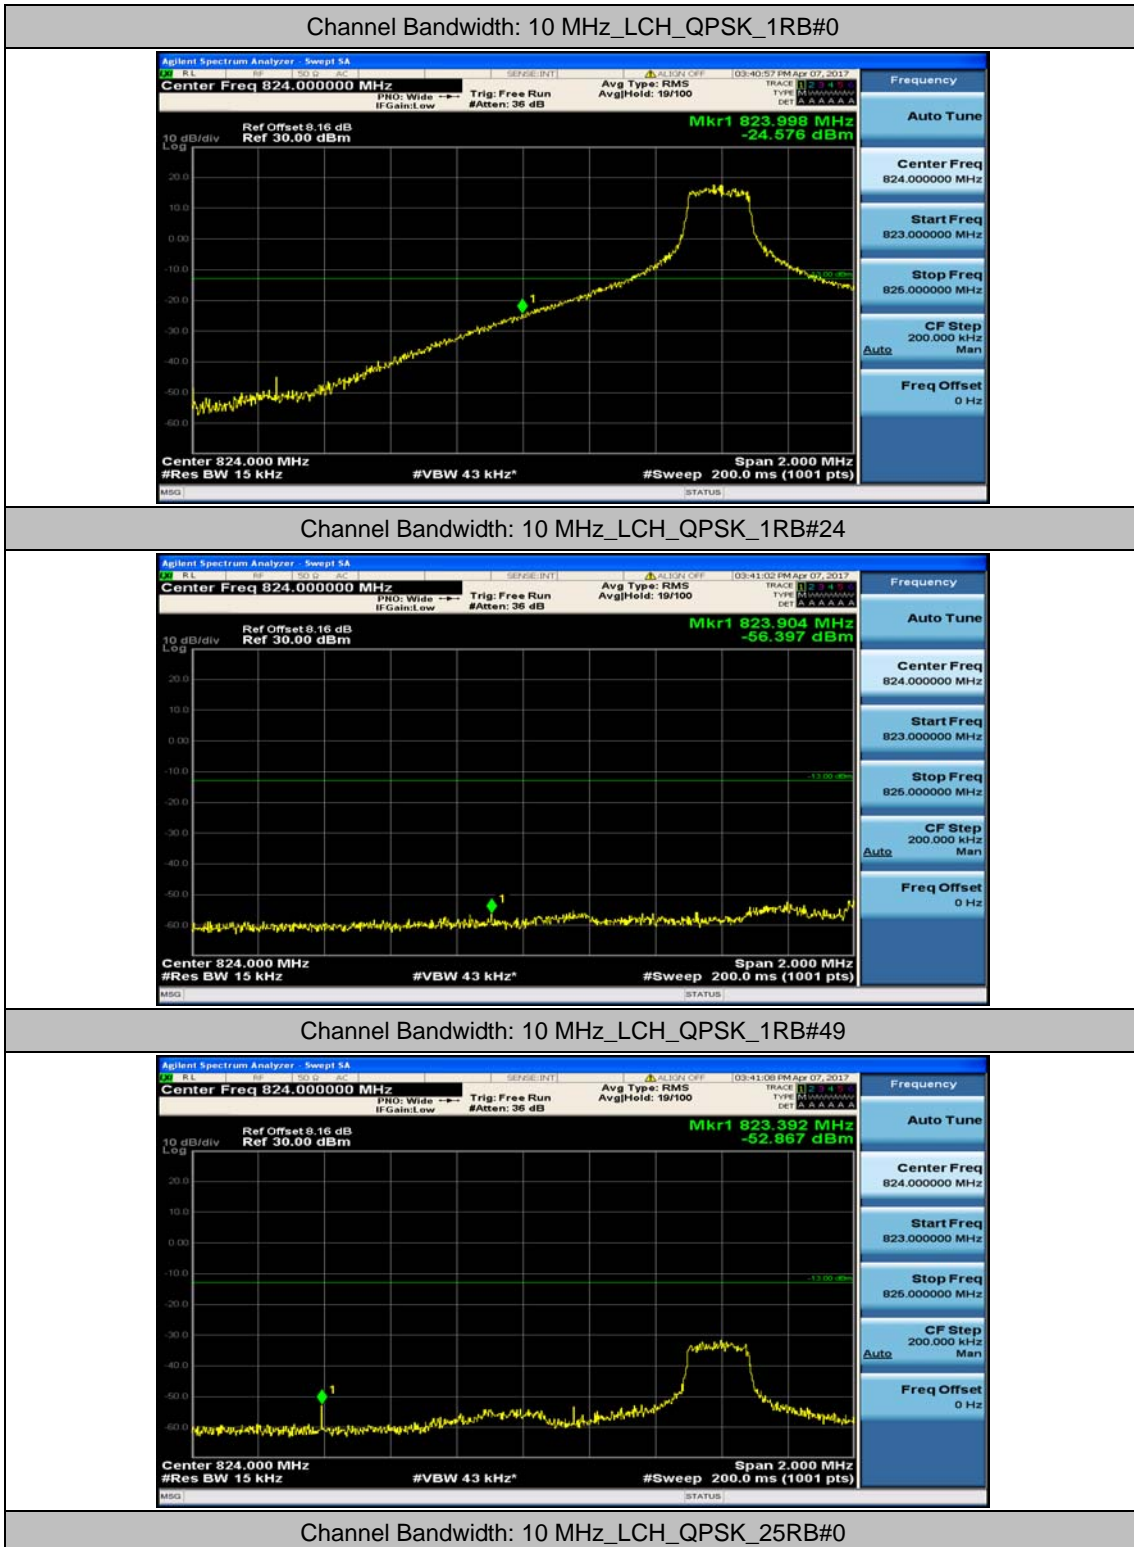

(Channel Bandwidth: 5 MHz)_HCH_16QAM_1RB#12

(Channel Bandwidth: 5 MHz)_HCH_16QAM_1RB#24

(Channel Bandwidth: 5 MHz)_HCH_16QAM_12RB#0

(Channel Bandwidth: 5 MHz)_HCH_16QAM_12RB#6

(Channel Bandwidth: 5 MHz)_HCH_16QAM_12RB#13

(Channel Bandwidth: 5 MHz)_HCH_16QAM_25RB#0

Channel Bandwidth: 10 MHz

Channel Bandwidth: 10 MHz_LCH_QPSK_25RB#12

Channel Bandwidth: 10 MHz_LCH_QPSK_25RB#25

Channel Bandwidth: 10 MHz_LCH_QPSK_50RB#0

Channel Bandwidth: 10 MHz_HCH_QPSK_25RB#0