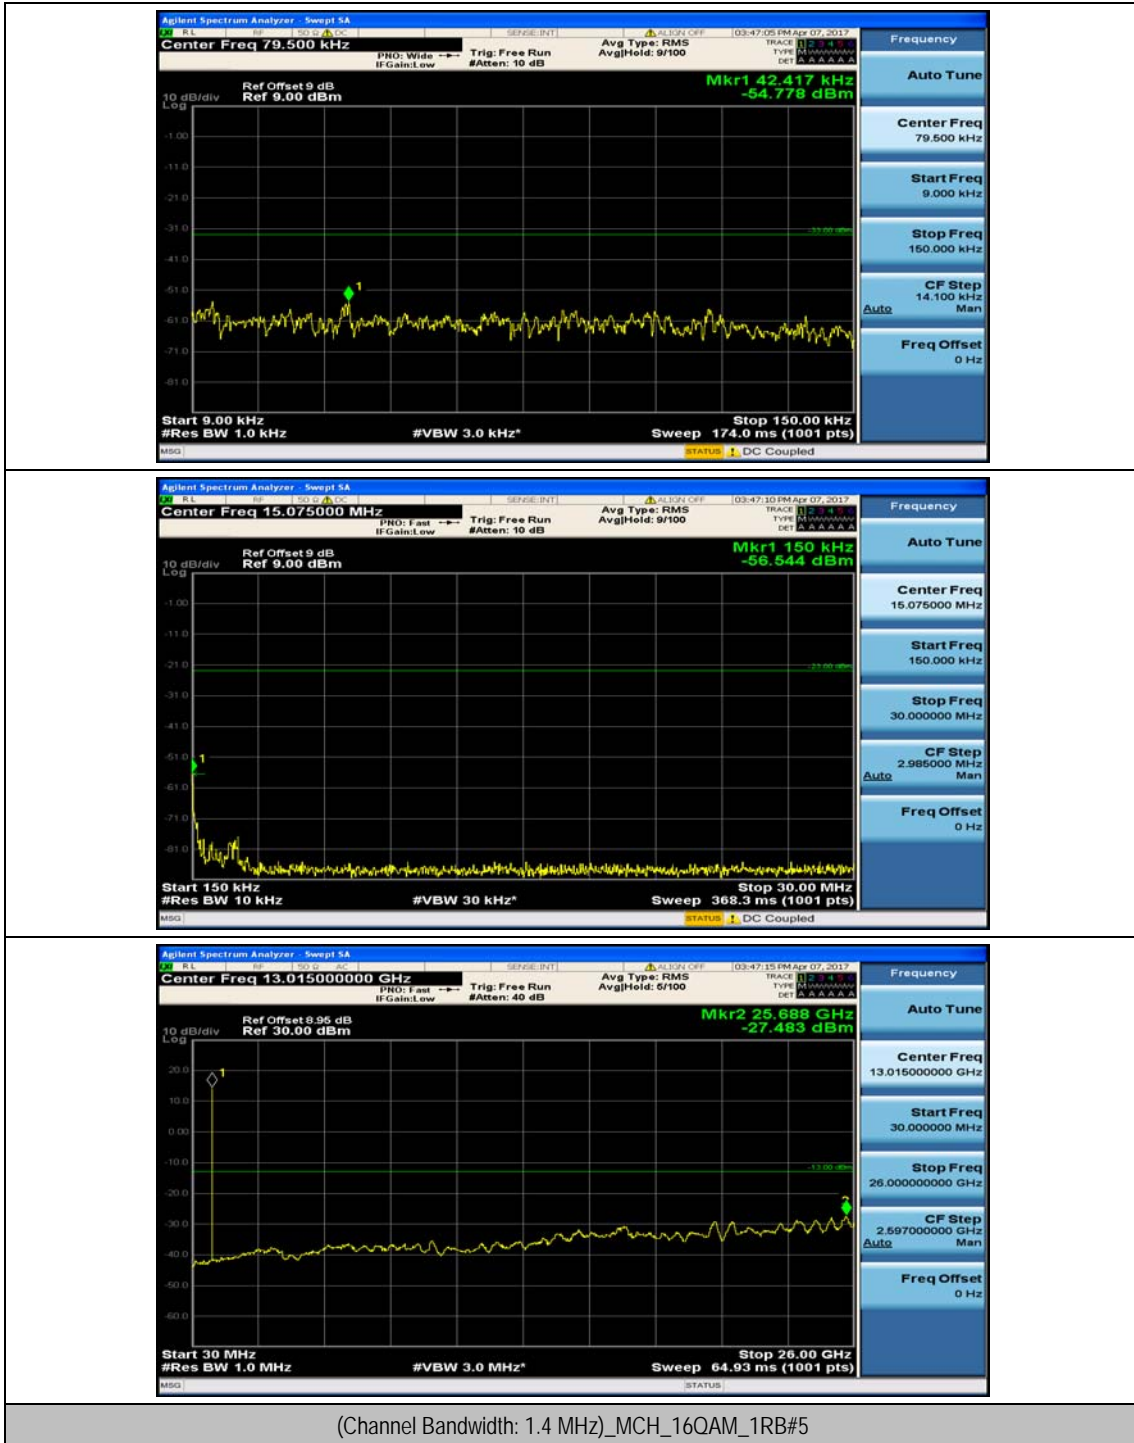

Channel Bandwidth: 10 MHz_HCH_16QAM_1RB#24

Channel Bandwidth: 10 MHz_HCH_16QAM_1RB#49

Channel Bandwidth: 10 MHz_HCH_16QAM_25RB#0

Appendix E: Conducted Spurious Emission

Test Graphs

Channel Bandwidth: 1.4 MHz

Channel Bandwidth: 3 MHz