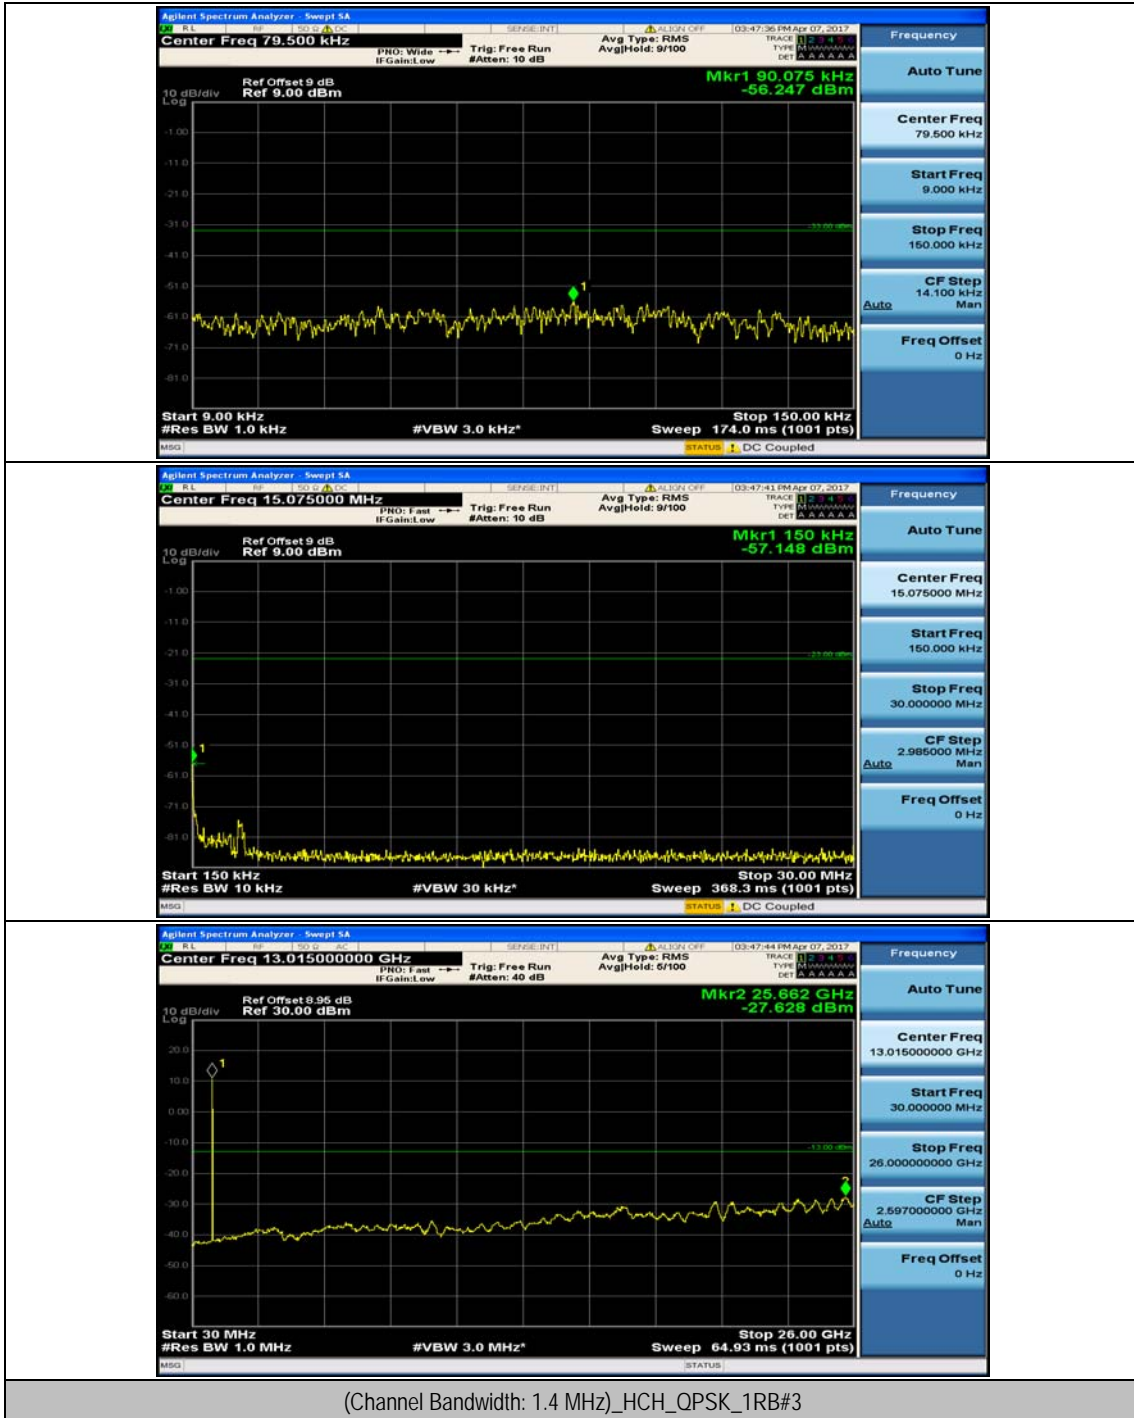

Channel Bandwidth: 10 MHz_HCH_16QAM_1RB#24

Channel Bandwidth: 10 MHz_HCH_16QAM_1RB#49

Channel Bandwidth: 10 MHz_HCH_16QAM_25RB#0

Appendix E: Conducted Spurious Emission

Test Graphs

Channel Bandwidth: 1.4 MHz

Channel Bandwidth: 3 MHz