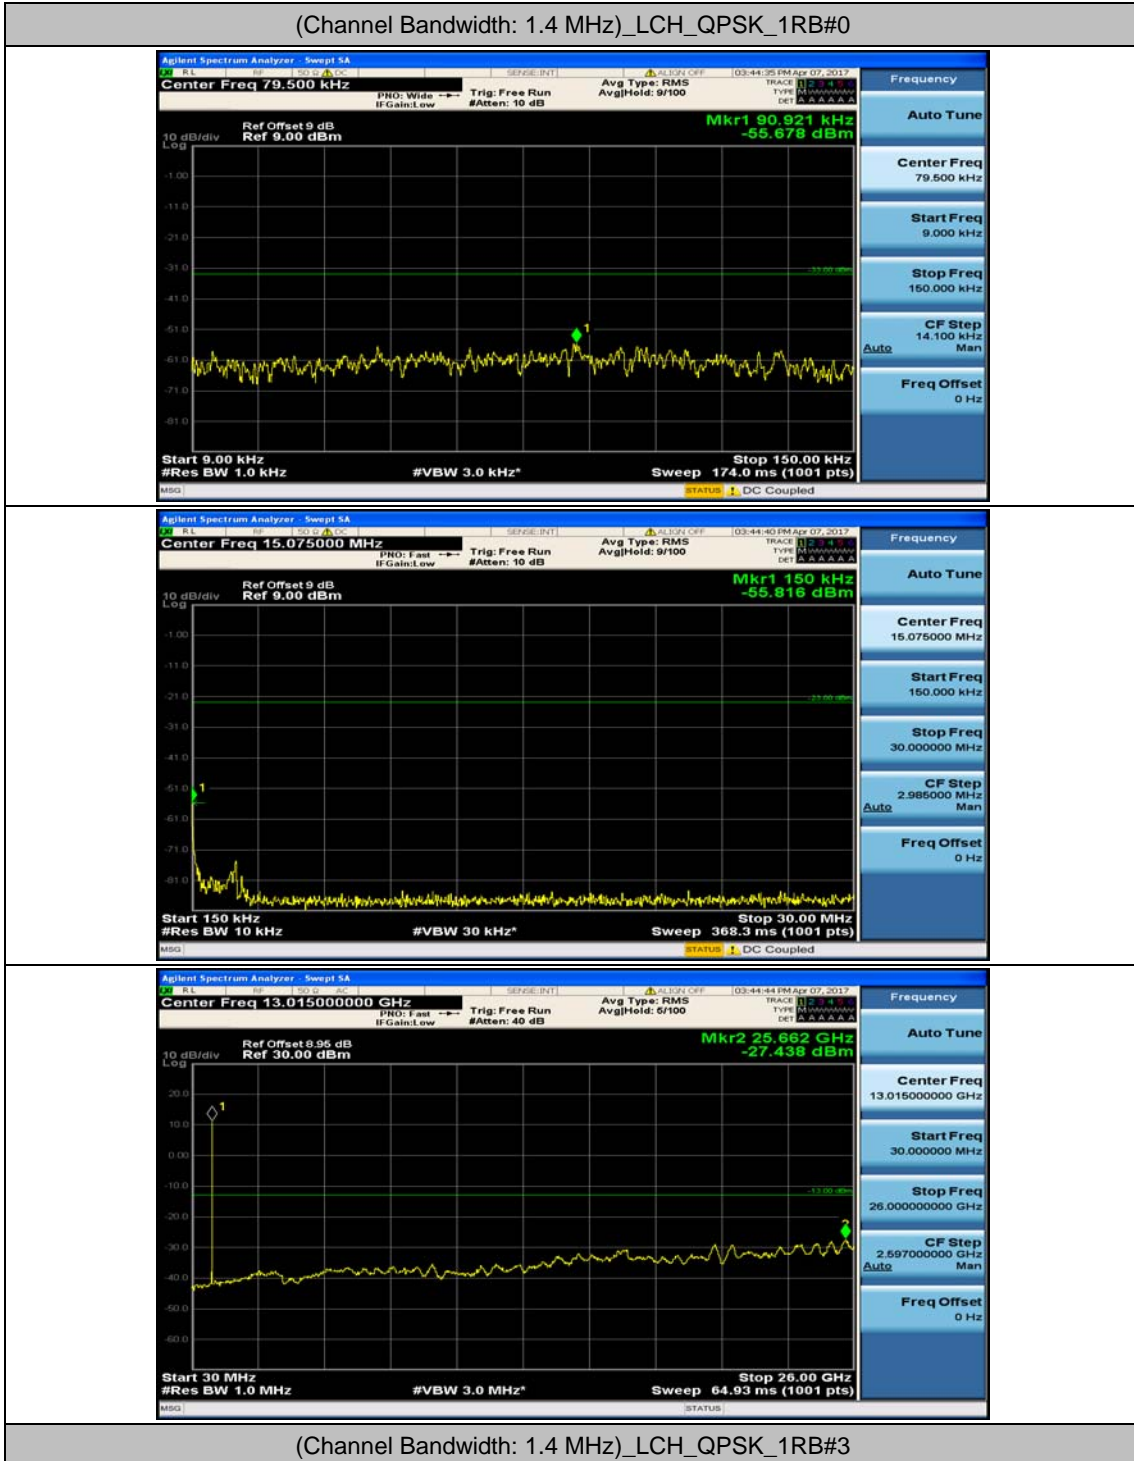

Channel Bandwidth: 10 MHz_HCH_16QAM_1RB#24

Channel Bandwidth: 10 MHz_HCH_16QAM_1RB#49

Channel Bandwidth: 10 MHz_HCH_16QAM_25RB#0

Appendix E: Conducted Spurious Emission

Test Graphs

Channel Bandwidth: 1.4 MHz

Channel Bandwidth: 3 MHz