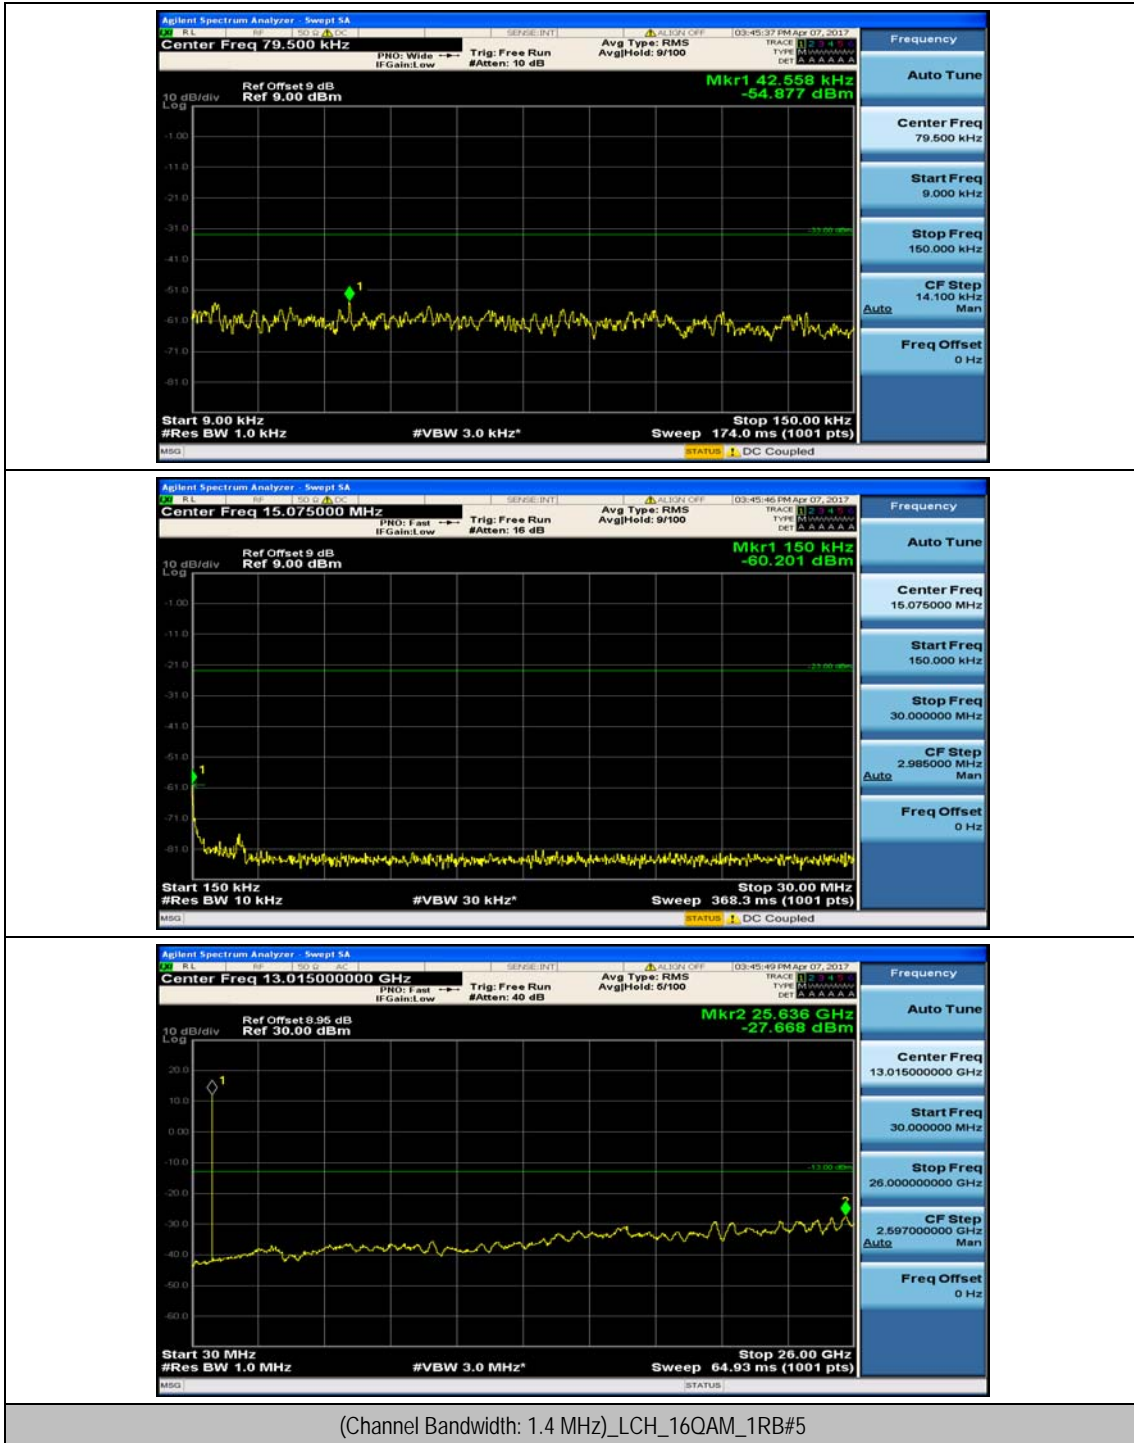

Channel Bandwidth: 10 MHz_HCH_16QAM_1RB#24

Channel Bandwidth: 10 MHz_HCH_16QAM_1RB#49

Channel Bandwidth: 10 MHz_HCH_16QAM_25RB#0

Appendix E: Conducted Spurious Emission

Test Graphs

Channel Bandwidth: 1.4 MHz

Channel Bandwidth: 3 MHz