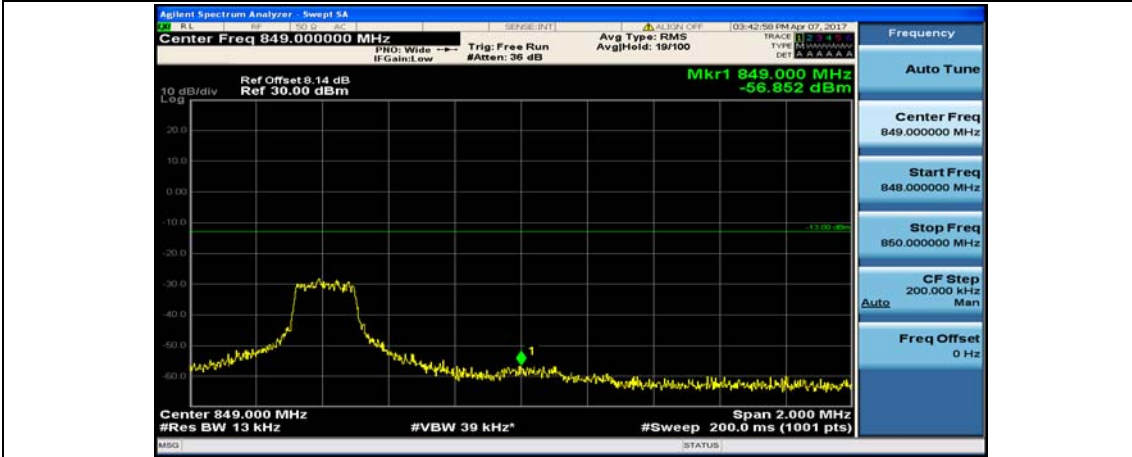

Channel Bandwidth: 10 MHz_HCH_16QAM_1RB#0