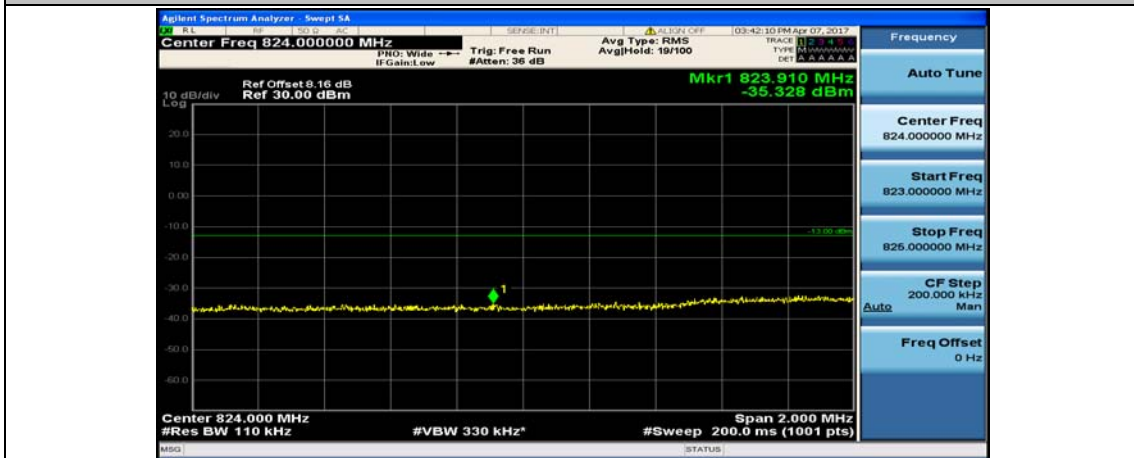

Channel Bandwidth: 10 MHz_LCH_16QAM_25RB#25