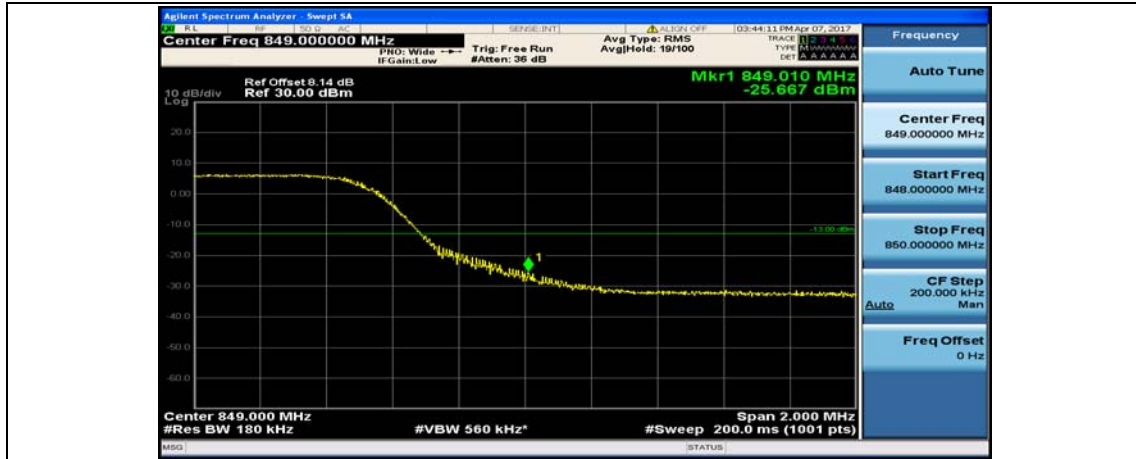

Channel Bandwidth: 10 MHz_HCH_16QAM_1RB#24

Channel Bandwidth: 10 MHz_HCH_16QAM_1RB#49

Channel Bandwidth: 10 MHz_HCH_16QAM_25RB#0

Appendix E: Conducted Spurious Emission

Test Graphs

Channel Bandwidth: 1.4 MHz

Channel Bandwidth: 3 MHz