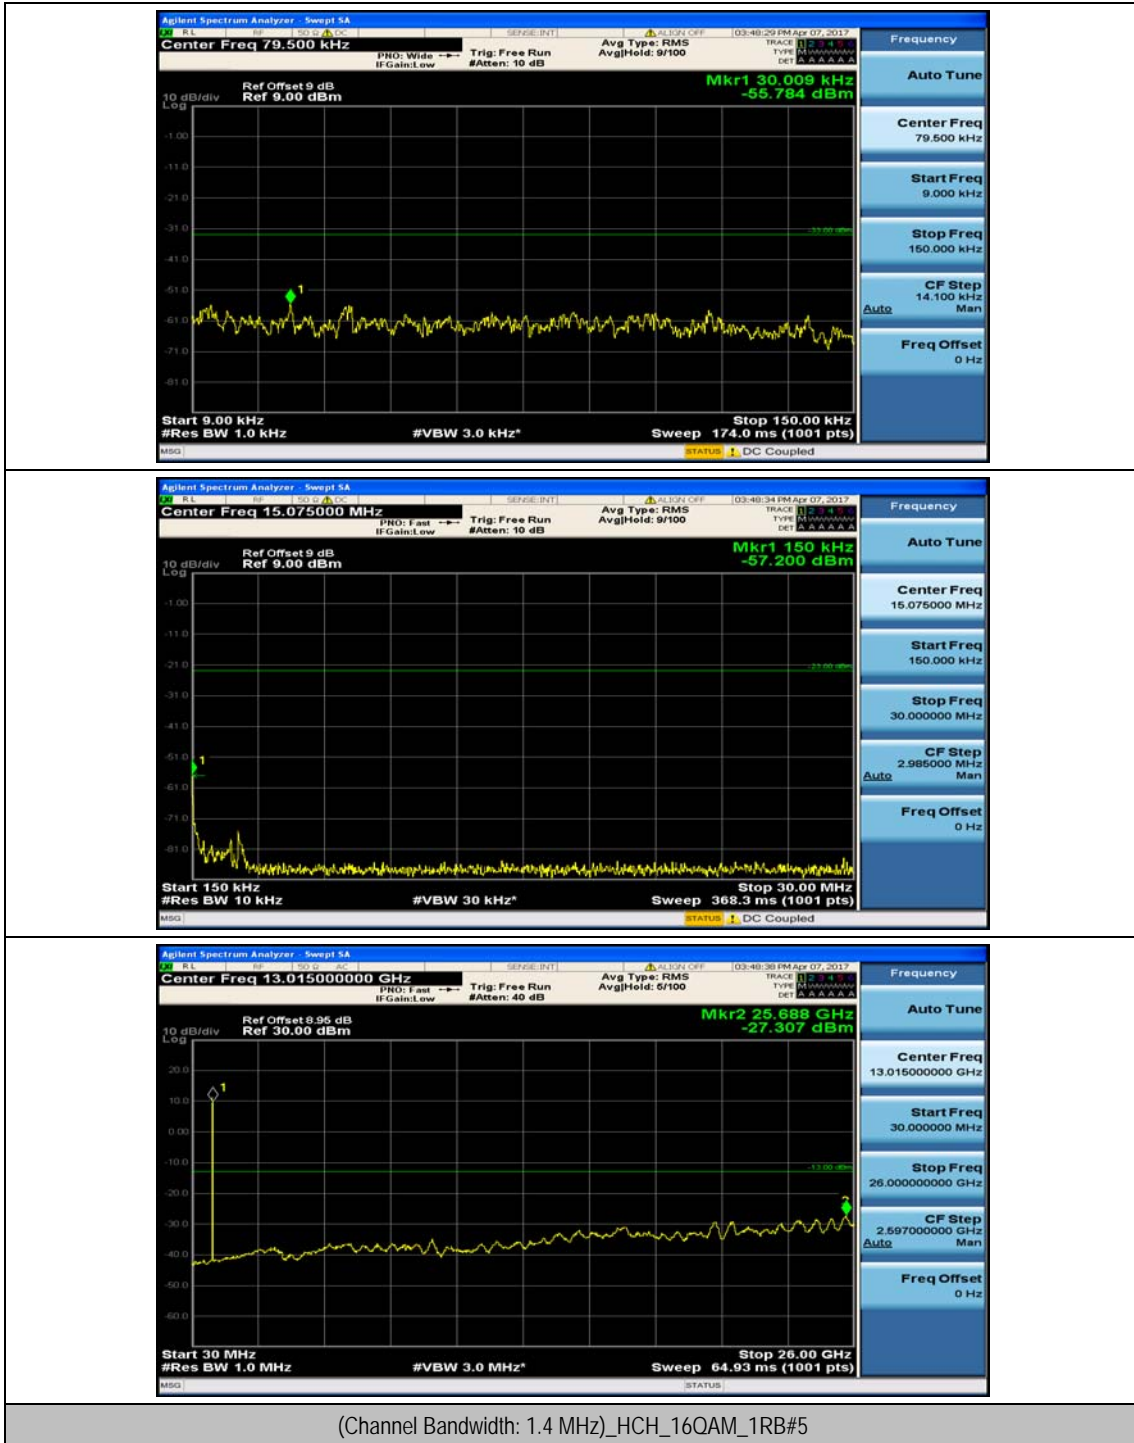

Channel Bandwidth: 10 MHz_HCH_16QAM_1RB#24

Channel Bandwidth: 10 MHz_HCH_16QAM_1RB#49

Channel Bandwidth: 10 MHz_HCH_16QAM_25RB#0

Appendix E: Conducted Spurious Emission

Test Graphs

Channel Bandwidth: 1.4 MHz

Channel Bandwidth: 3 MHz