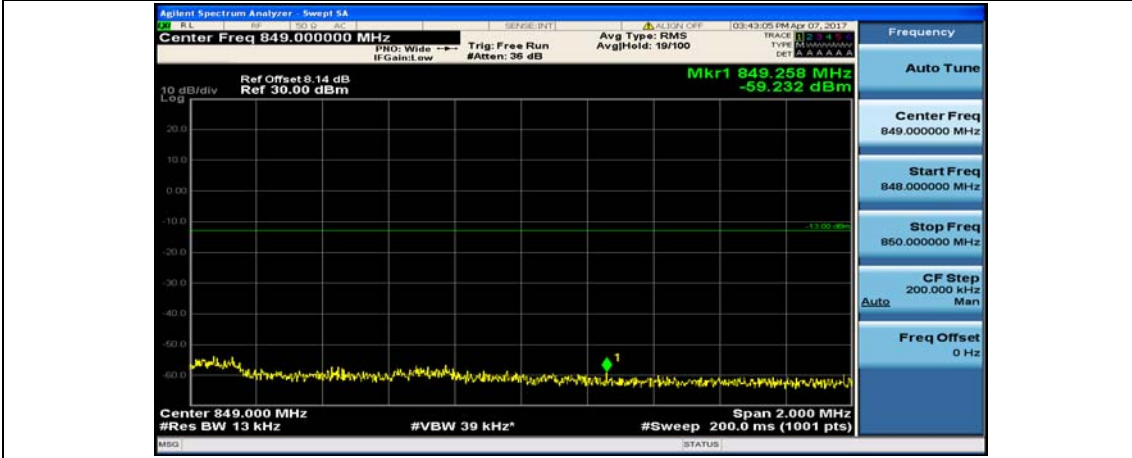

Channel Bandwidth: 10 MHz_HCH_16QAM_1RB#24