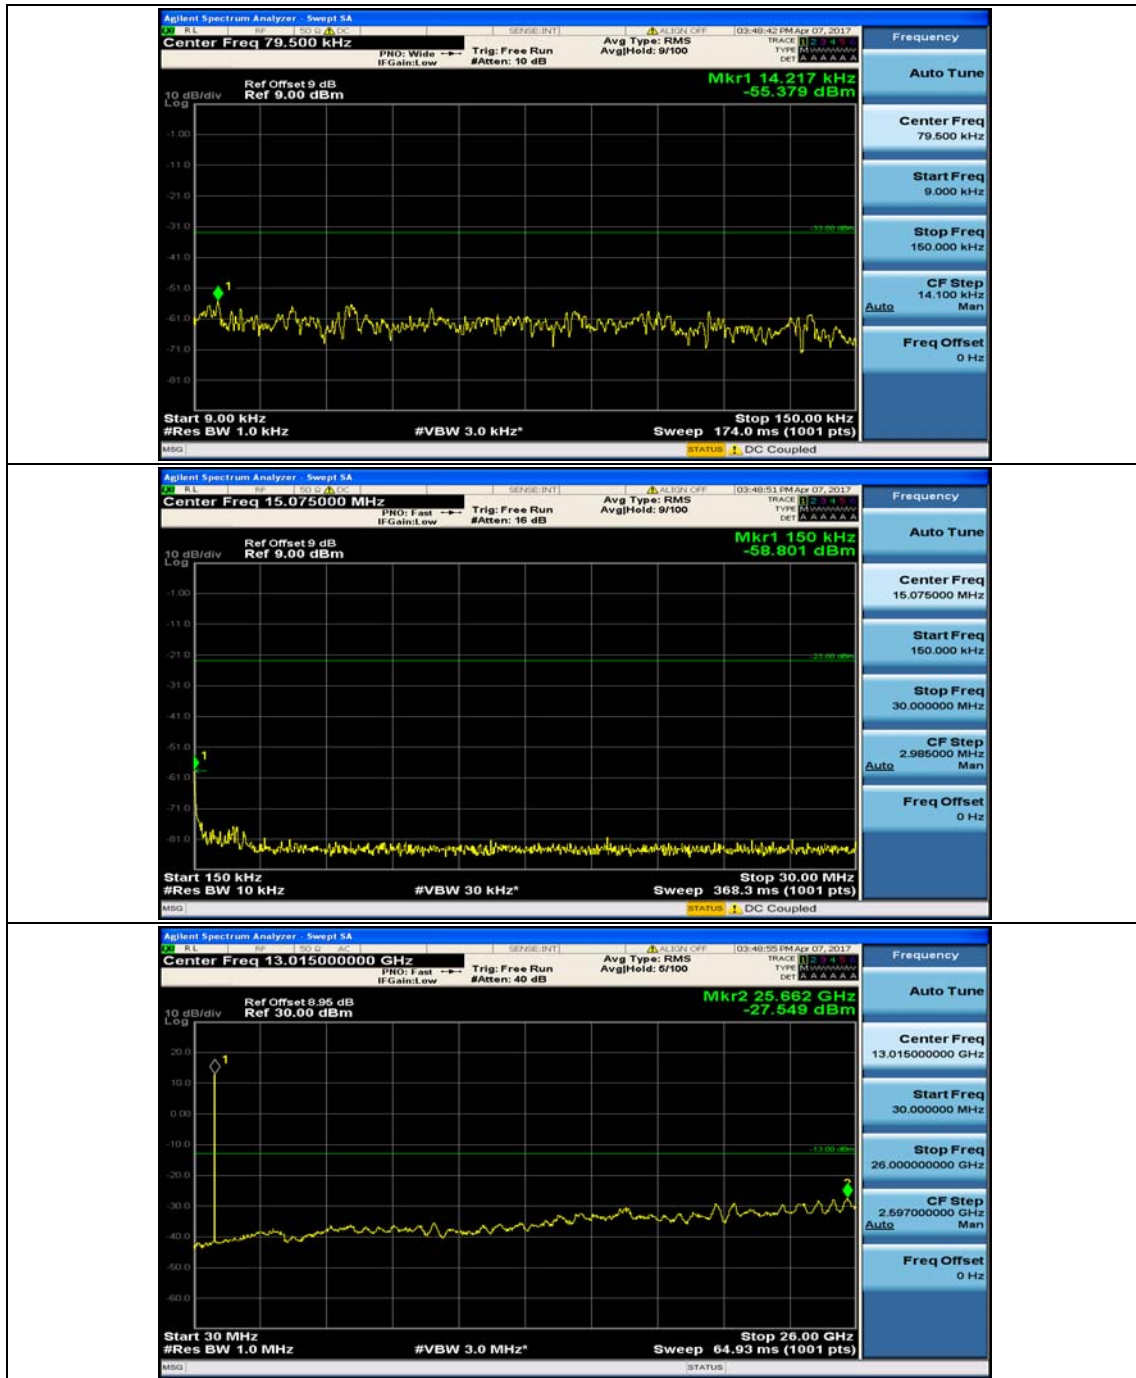

Channel Bandwidth: 10 MHz_HCH_16QAM_1RB#24

Channel Bandwidth: 10 MHz_HCH_16QAM_1RB#49

Channel Bandwidth: 10 MHz_HCH_16QAM_25RB#0

Appendix E: Conducted Spurious Emission

Test Graphs

Channel Bandwidth: 1.4 MHz

Channel Bandwidth: 3 MHz