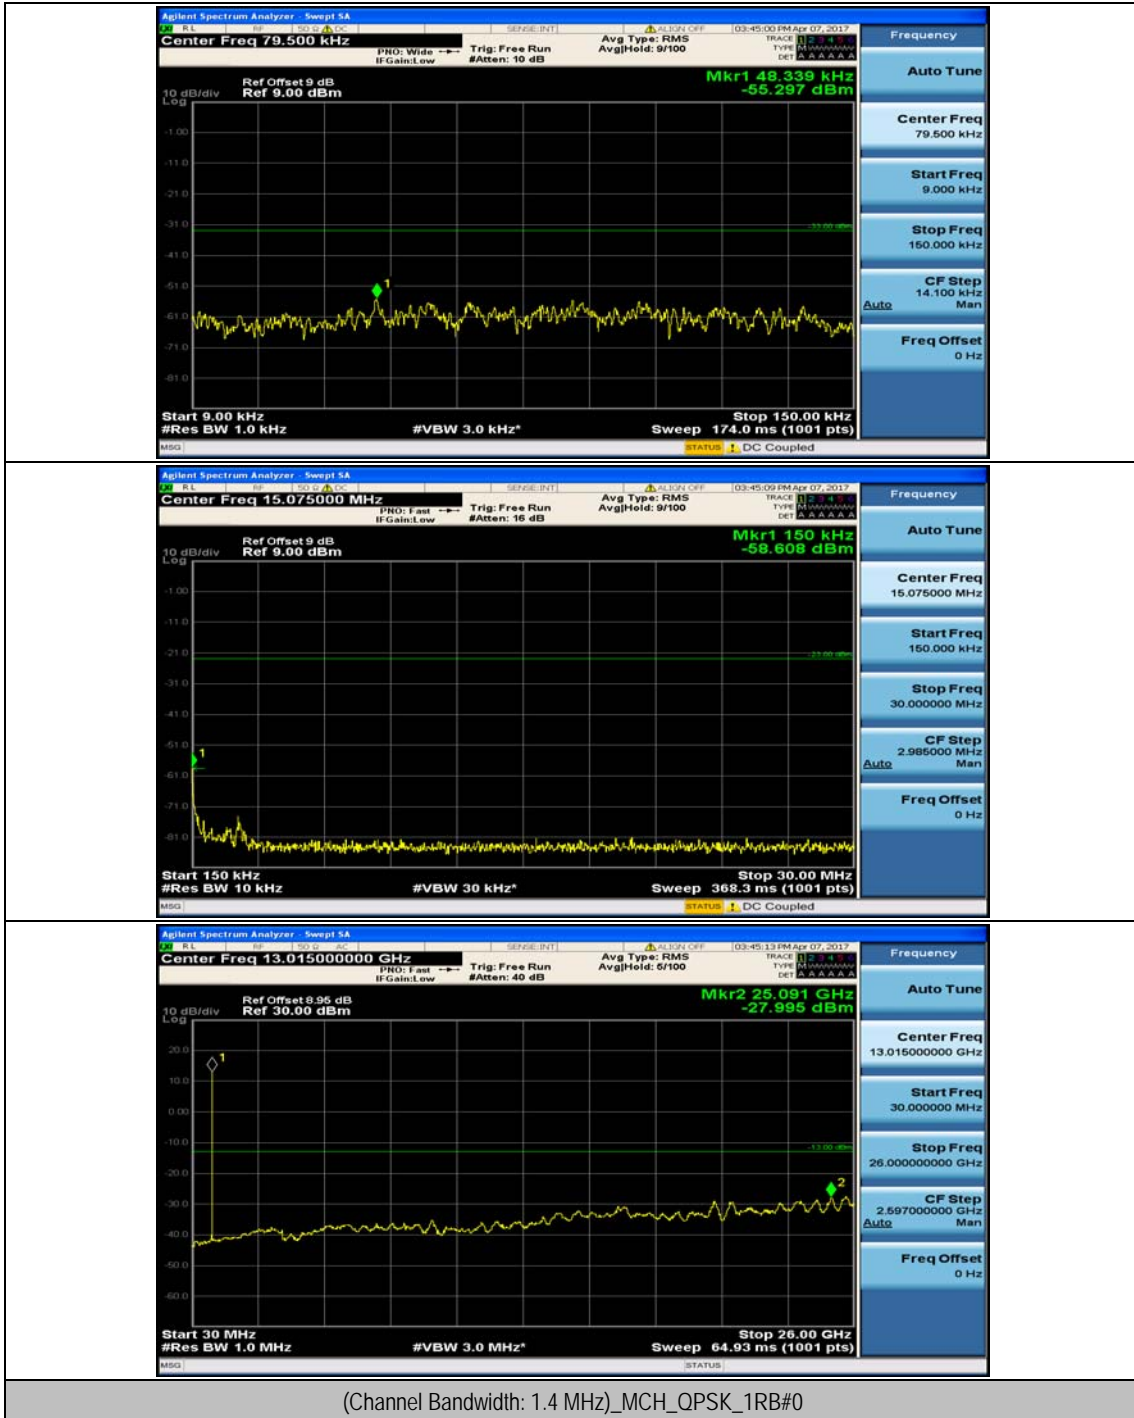

Channel Bandwidth: 10 MHz_HCH_16QAM_1RB#24

Channel Bandwidth: 10 MHz_HCH_16QAM_1RB#49

Channel Bandwidth: 10 MHz_HCH_16QAM_25RB#0

Appendix E: Conducted Spurious Emission

Test Graphs

Channel Bandwidth: 1.4 MHz

Channel Bandwidth: 3 MHz