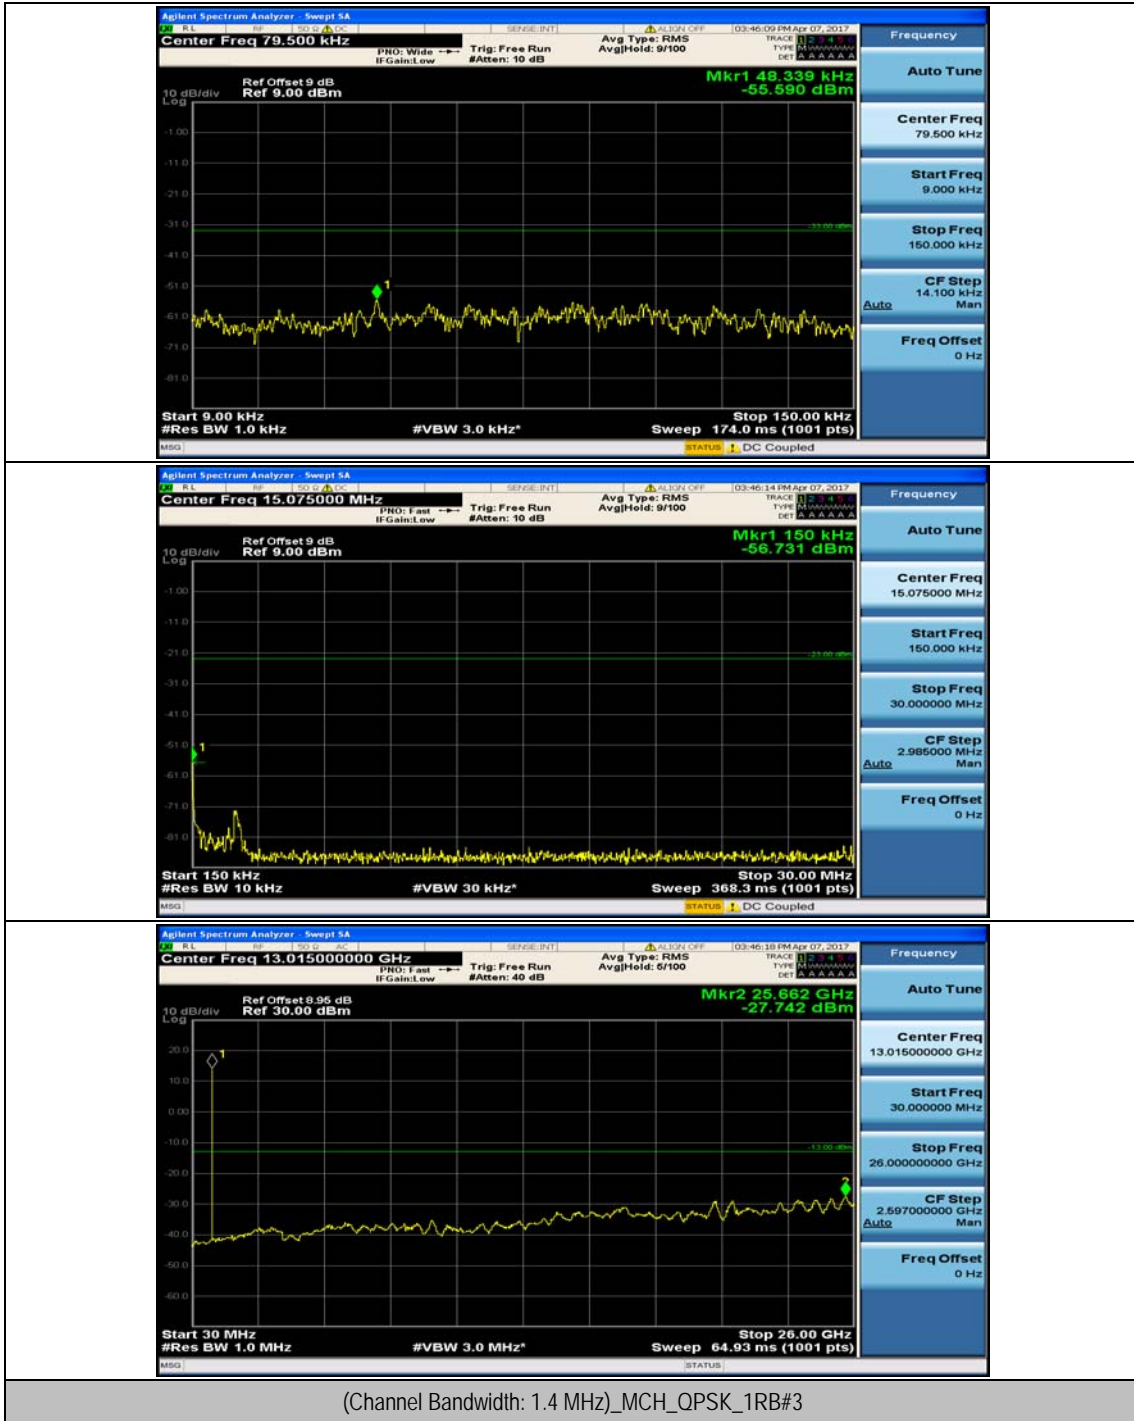

Channel Bandwidth: 10 MHz_HCH_16QAM_1RB#24

Channel Bandwidth: 10 MHz_HCH_16QAM_1RB#49

Channel Bandwidth: 10 MHz_HCH_16QAM_25RB#0

Appendix E: Conducted Spurious Emission

Test Graphs

Channel Bandwidth: 1.4 MHz

Channel Bandwidth: 3 MHz