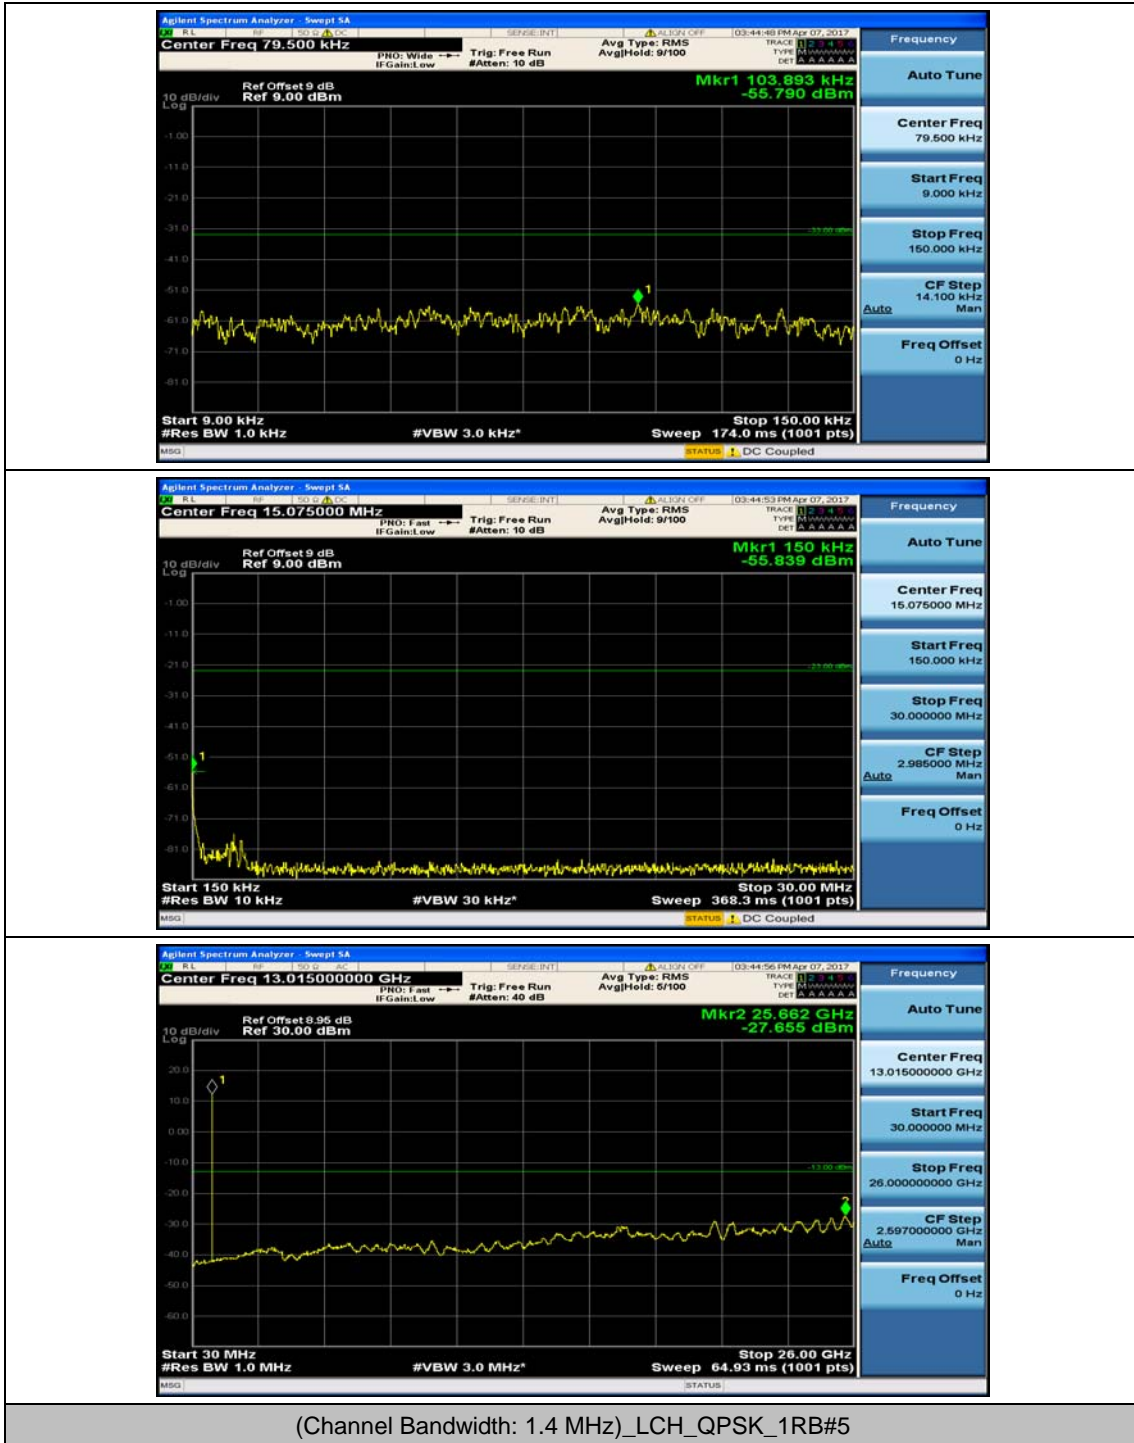

Channel Bandwidth: 10 MHz_HCH_16QAM_1RB#24

Channel Bandwidth: 10 MHz_HCH_16QAM_1RB#49

Channel Bandwidth: 10 MHz_HCH_16QAM_25RB#0

Appendix E: Conducted Spurious Emission

Test Graphs

Channel Bandwidth: 1.4 MHz

Channel Bandwidth: 3 MHz