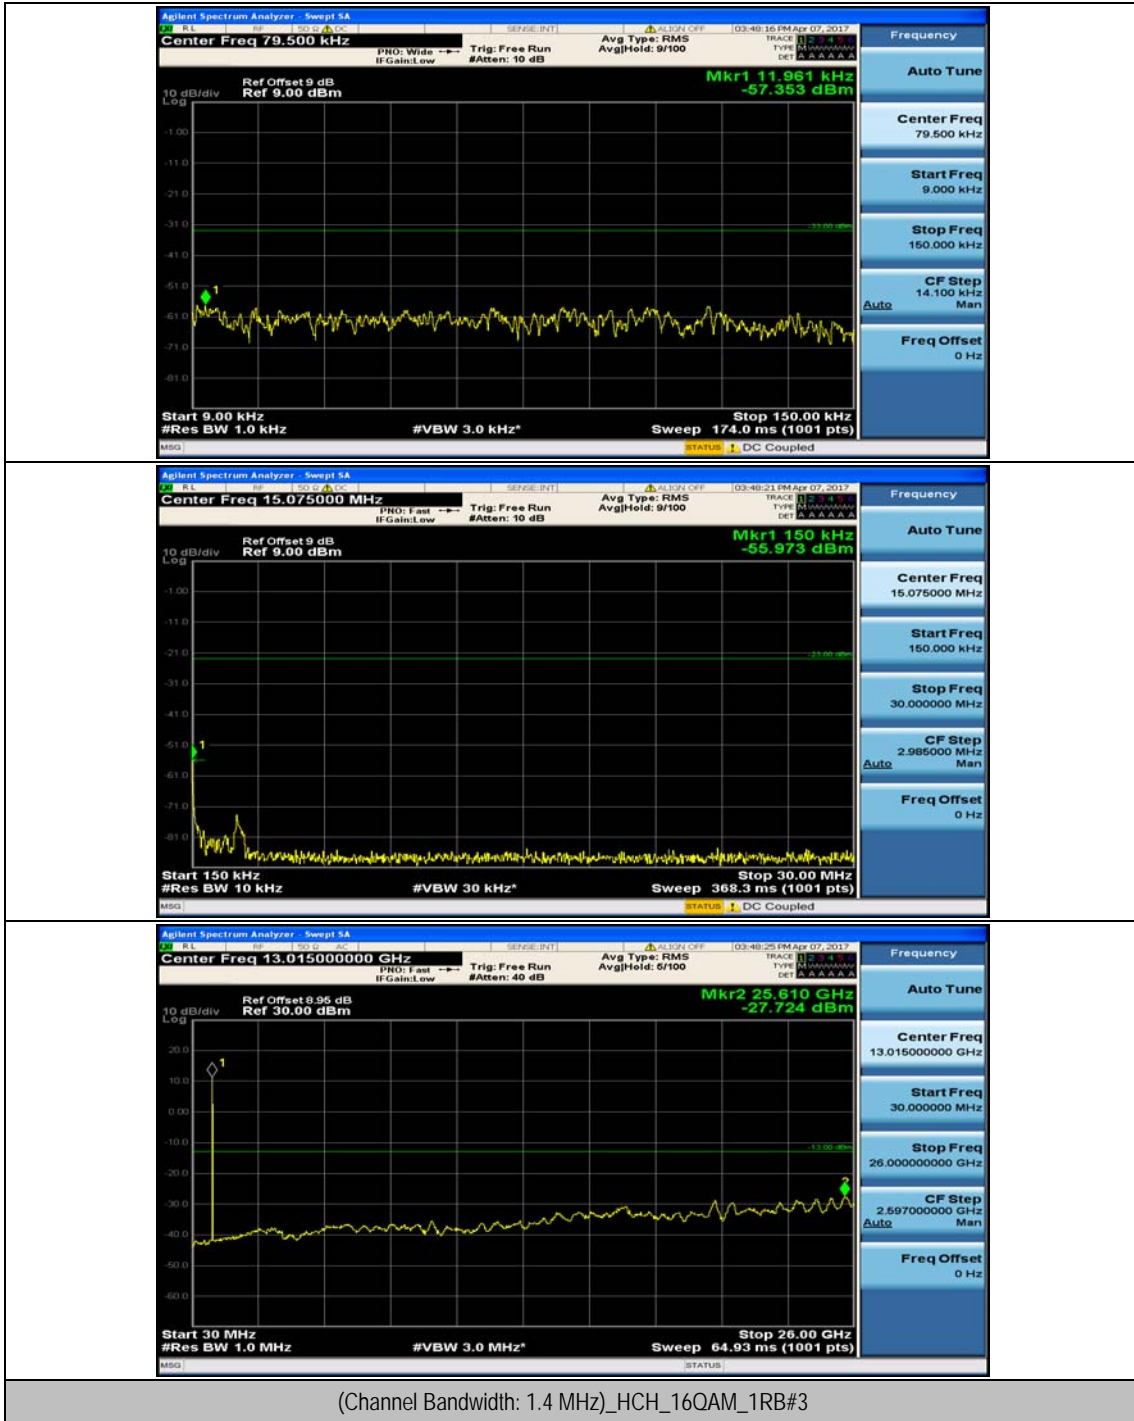

Channel Bandwidth: 10 MHz_HCH_16QAM_1RB#24

Channel Bandwidth: 10 MHz_HCH_16QAM_1RB#49

Channel Bandwidth: 10 MHz_HCH_16QAM_25RB#0

Appendix E: Conducted Spurious Emission

Test Graphs

Channel Bandwidth: 1.4 MHz

Channel Bandwidth: 3 MHz