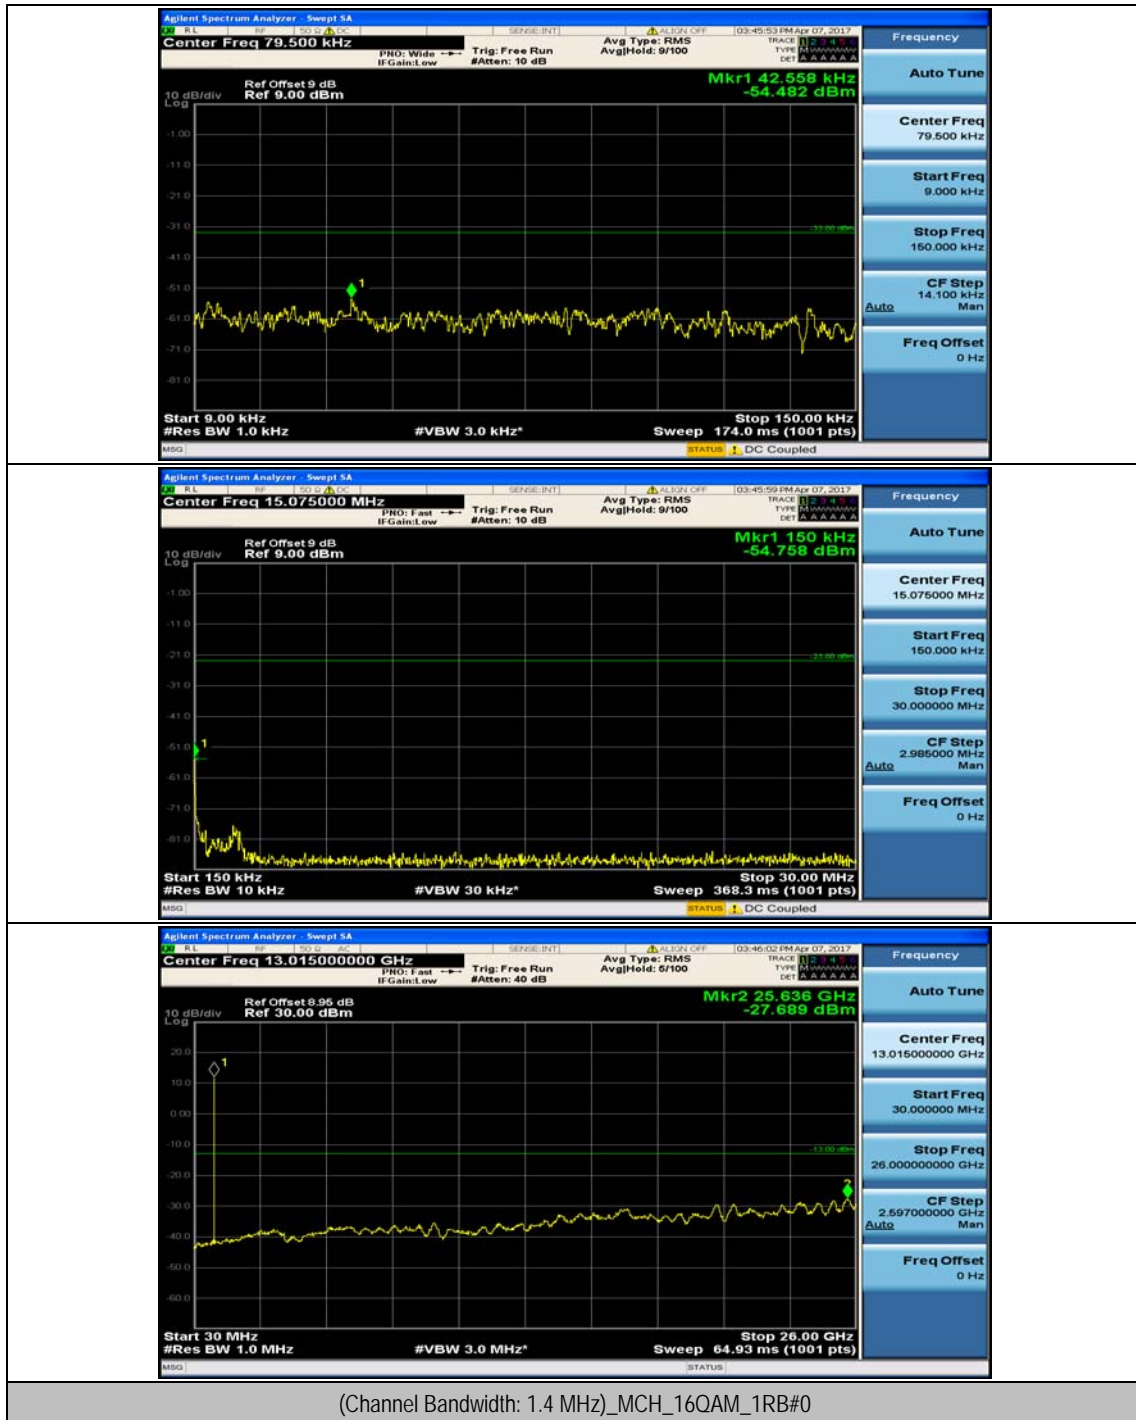

Channel Bandwidth: 10 MHz_HCH_16QAM_1RB#24

Channel Bandwidth: 10 MHz_HCH_16QAM_1RB#49

Channel Bandwidth: 10 MHz_HCH_16QAM_25RB#0

Appendix E: Conducted Spurious Emission

Test Graphs

Channel Bandwidth: 1.4 MHz

Channel Bandwidth: 3 MHz