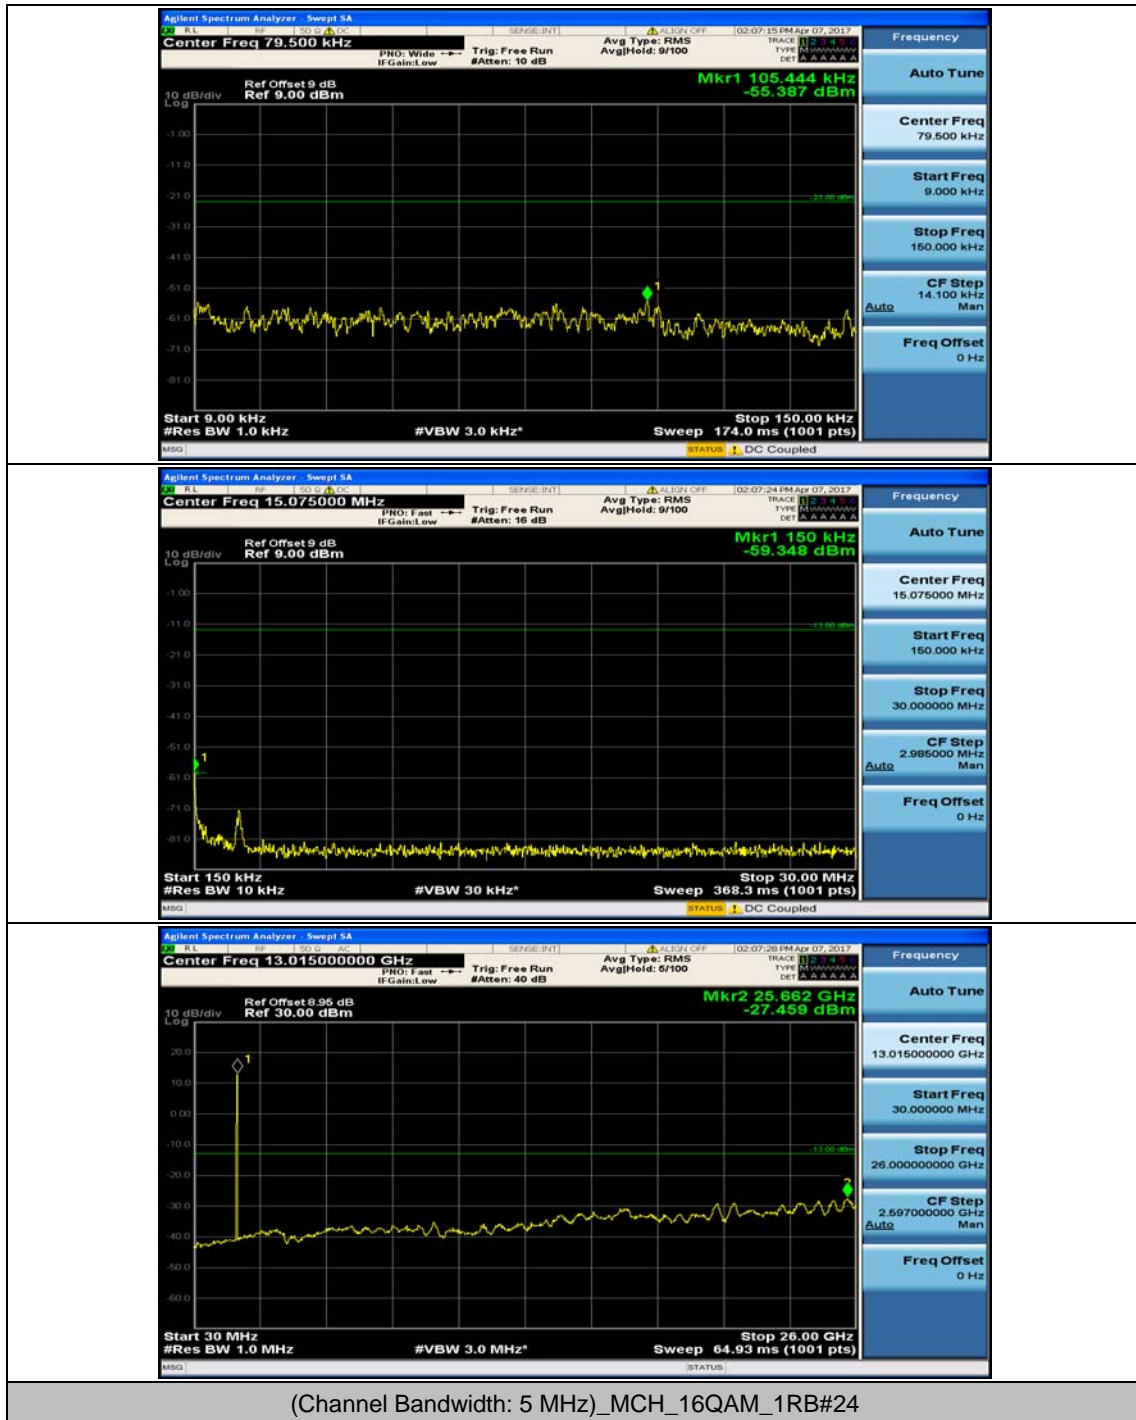

Channel Bandwidth: 5 MHz

(Channel Bandwidth: 5 MHz)_LCH_16QAM_1RB#12

Channel Bandwidth: 10 MHz

Channel Bandwidth: 15 MHz