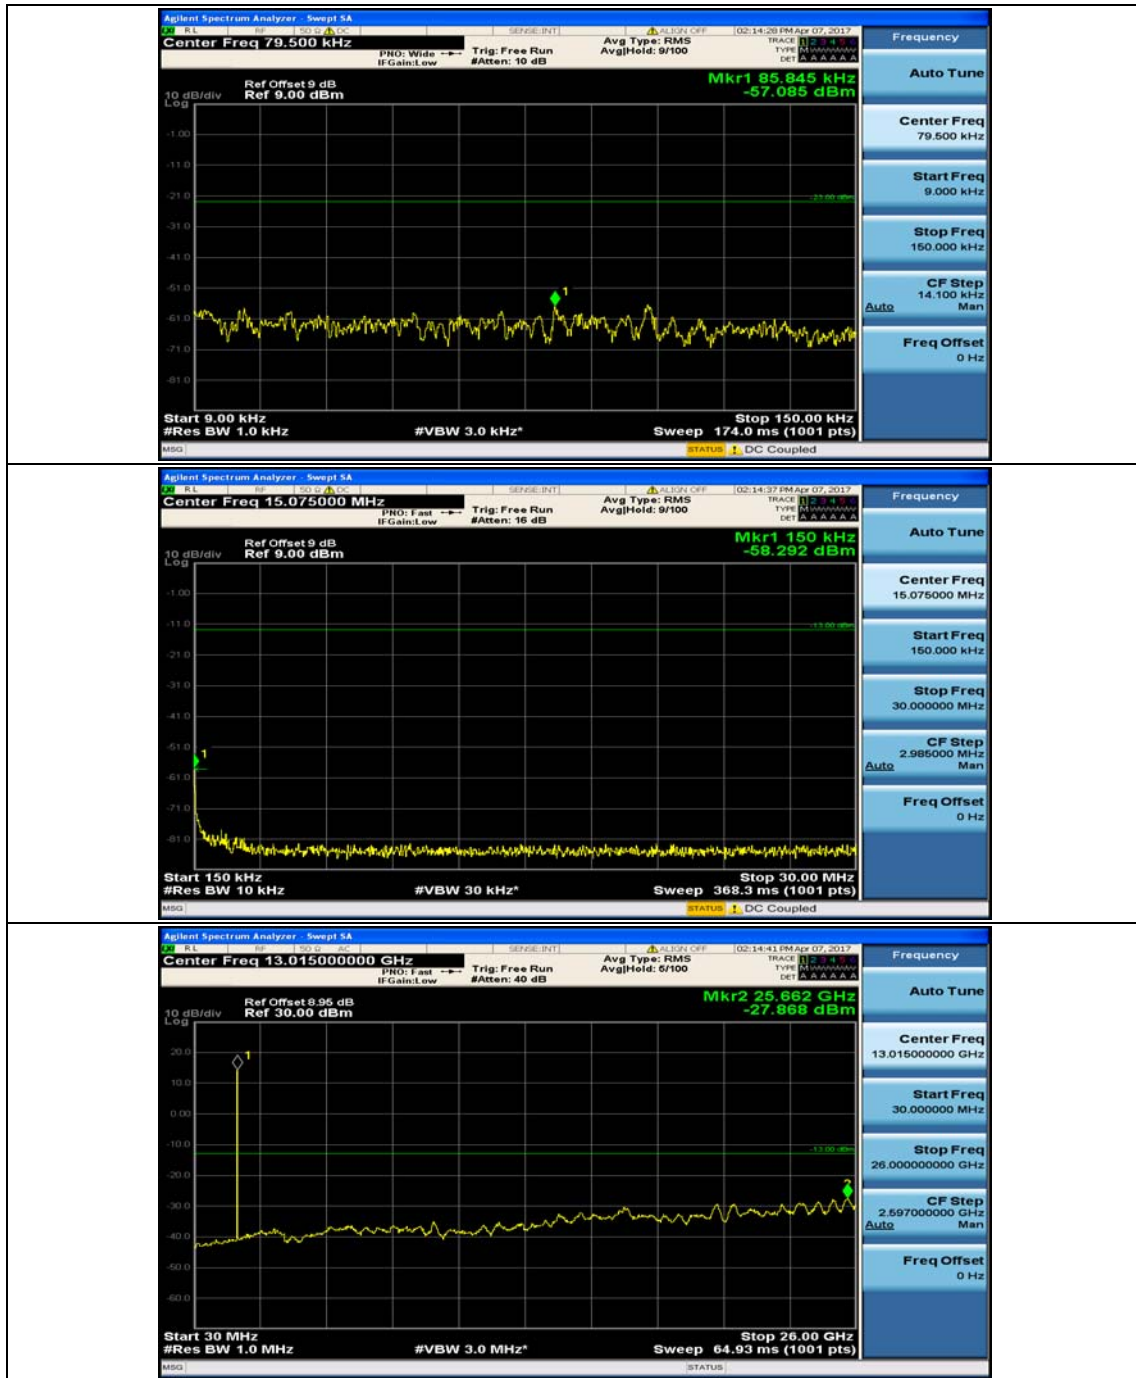

Channel Bandwidth: 5 MHz

(Channel Bandwidth: 5 MHz)_LCH_16QAM_1RB#12

Channel Bandwidth: 10 MHz

Channel Bandwidth: 15 MHz