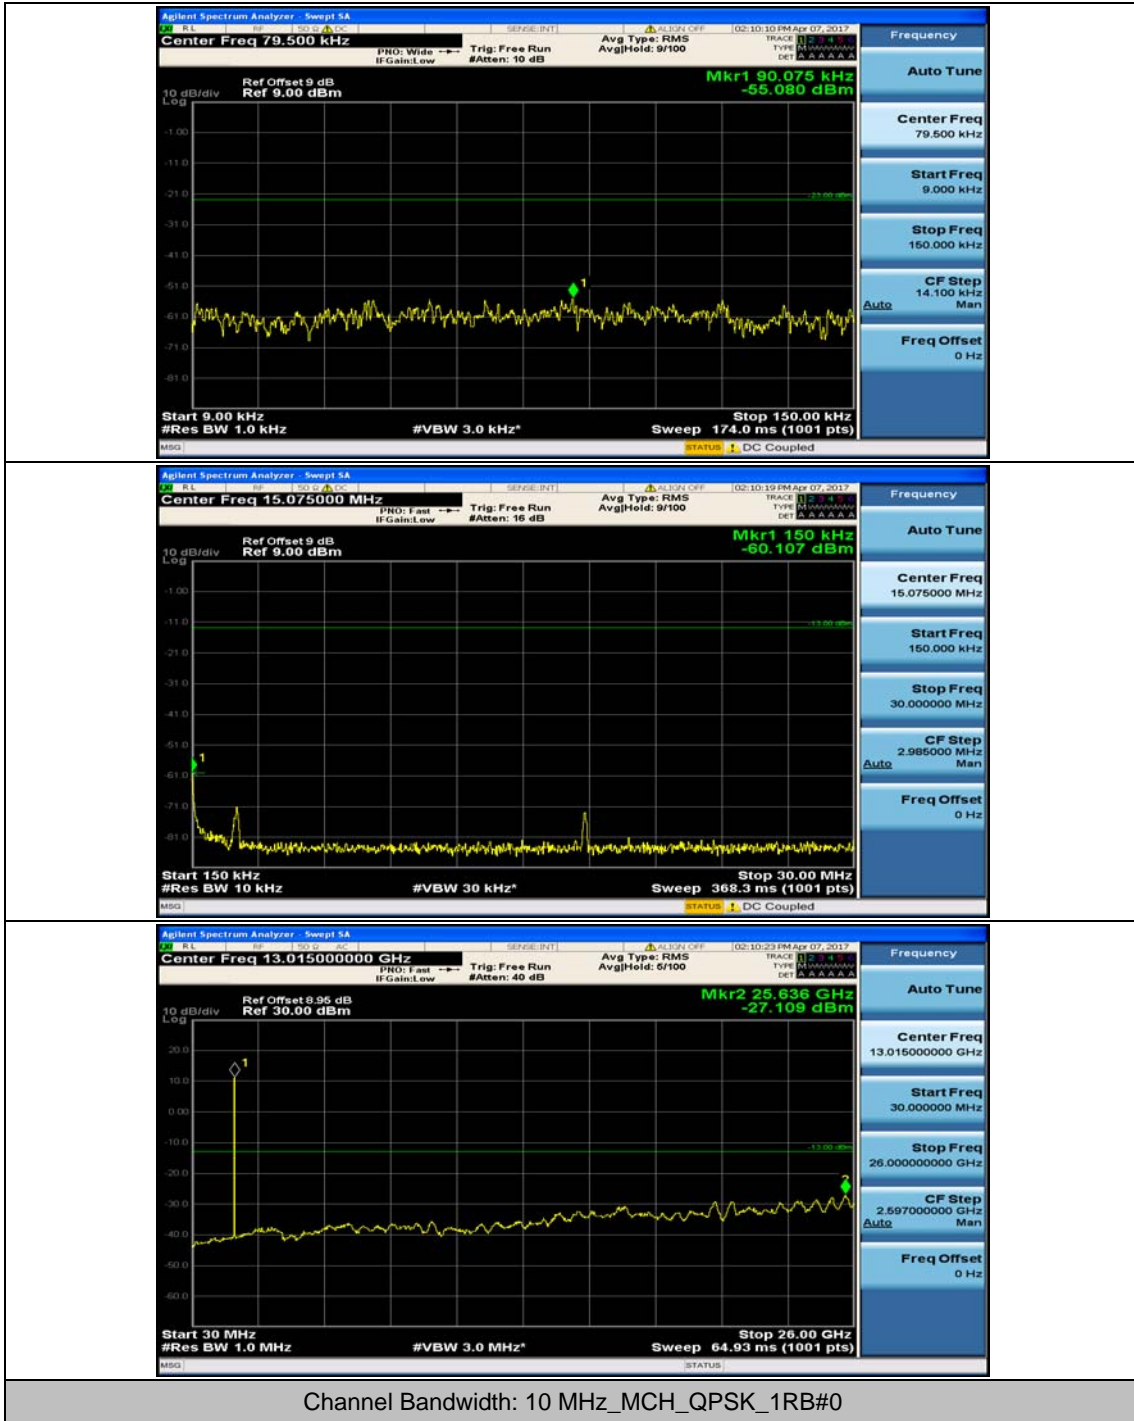

Channel Bandwidth: 5 MHz

(Channel Bandwidth: 5 MHz)_LCH_16QAM_1RB#12

Channel Bandwidth: 10 MHz

Channel Bandwidth: 15 MHz