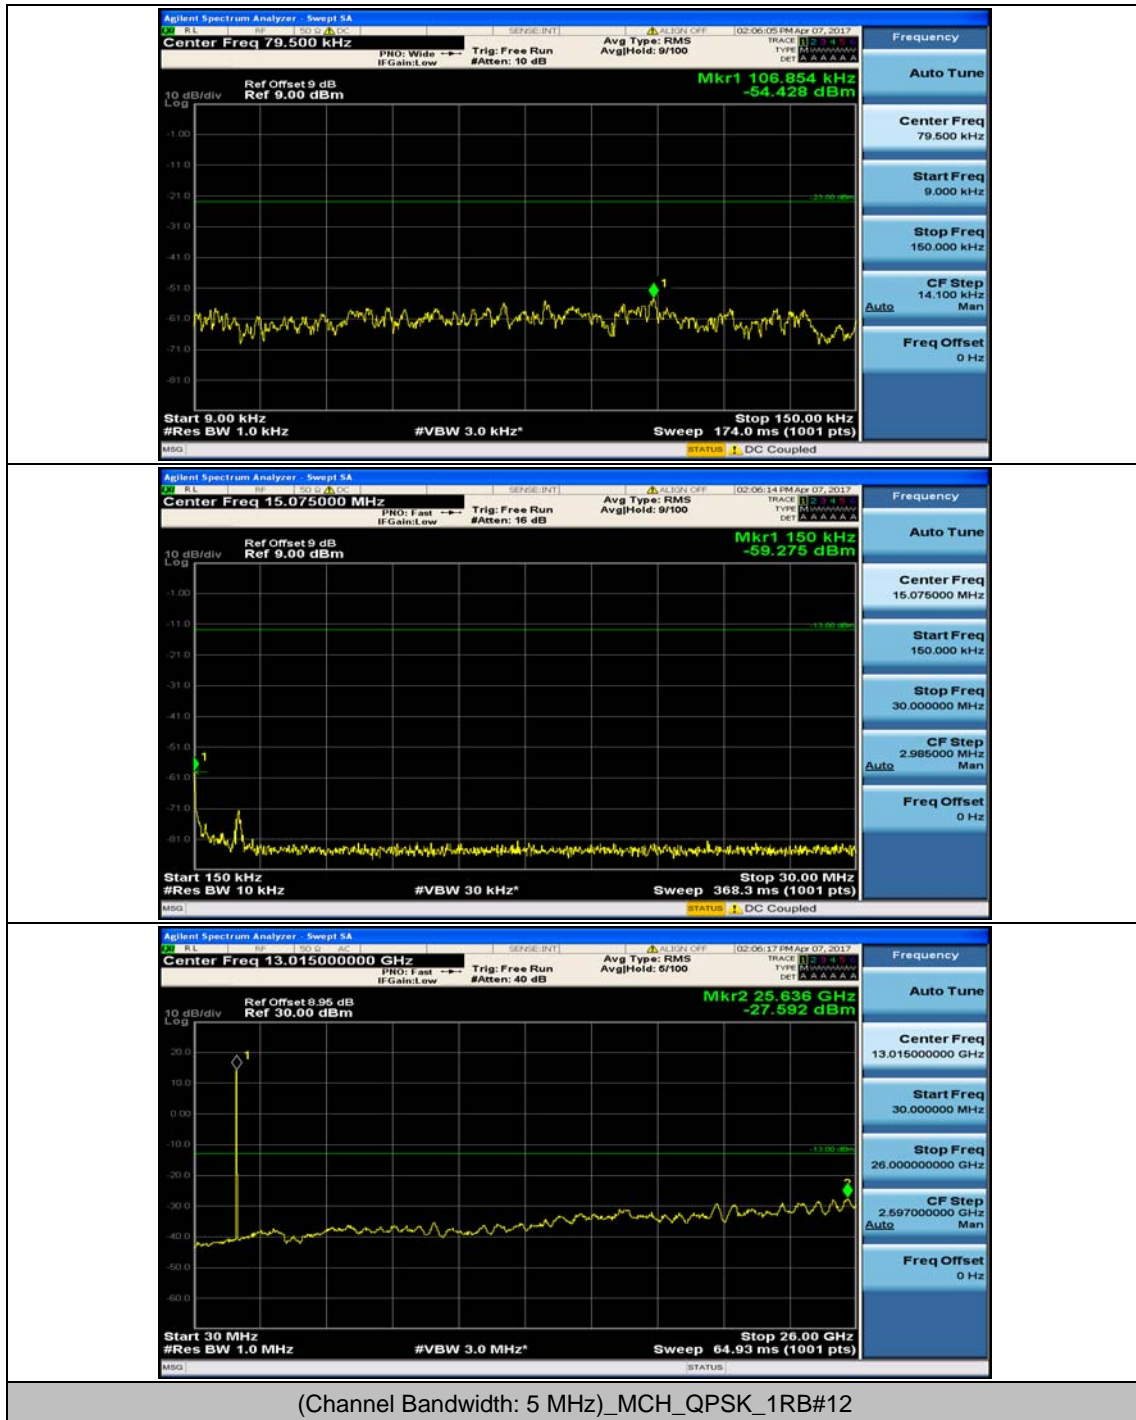

Channel Bandwidth: 5 MHz

(Channel Bandwidth: 5 MHz)_LCH_16QAM_1RB#12

Channel Bandwidth: 10 MHz

Channel Bandwidth: 15 MHz