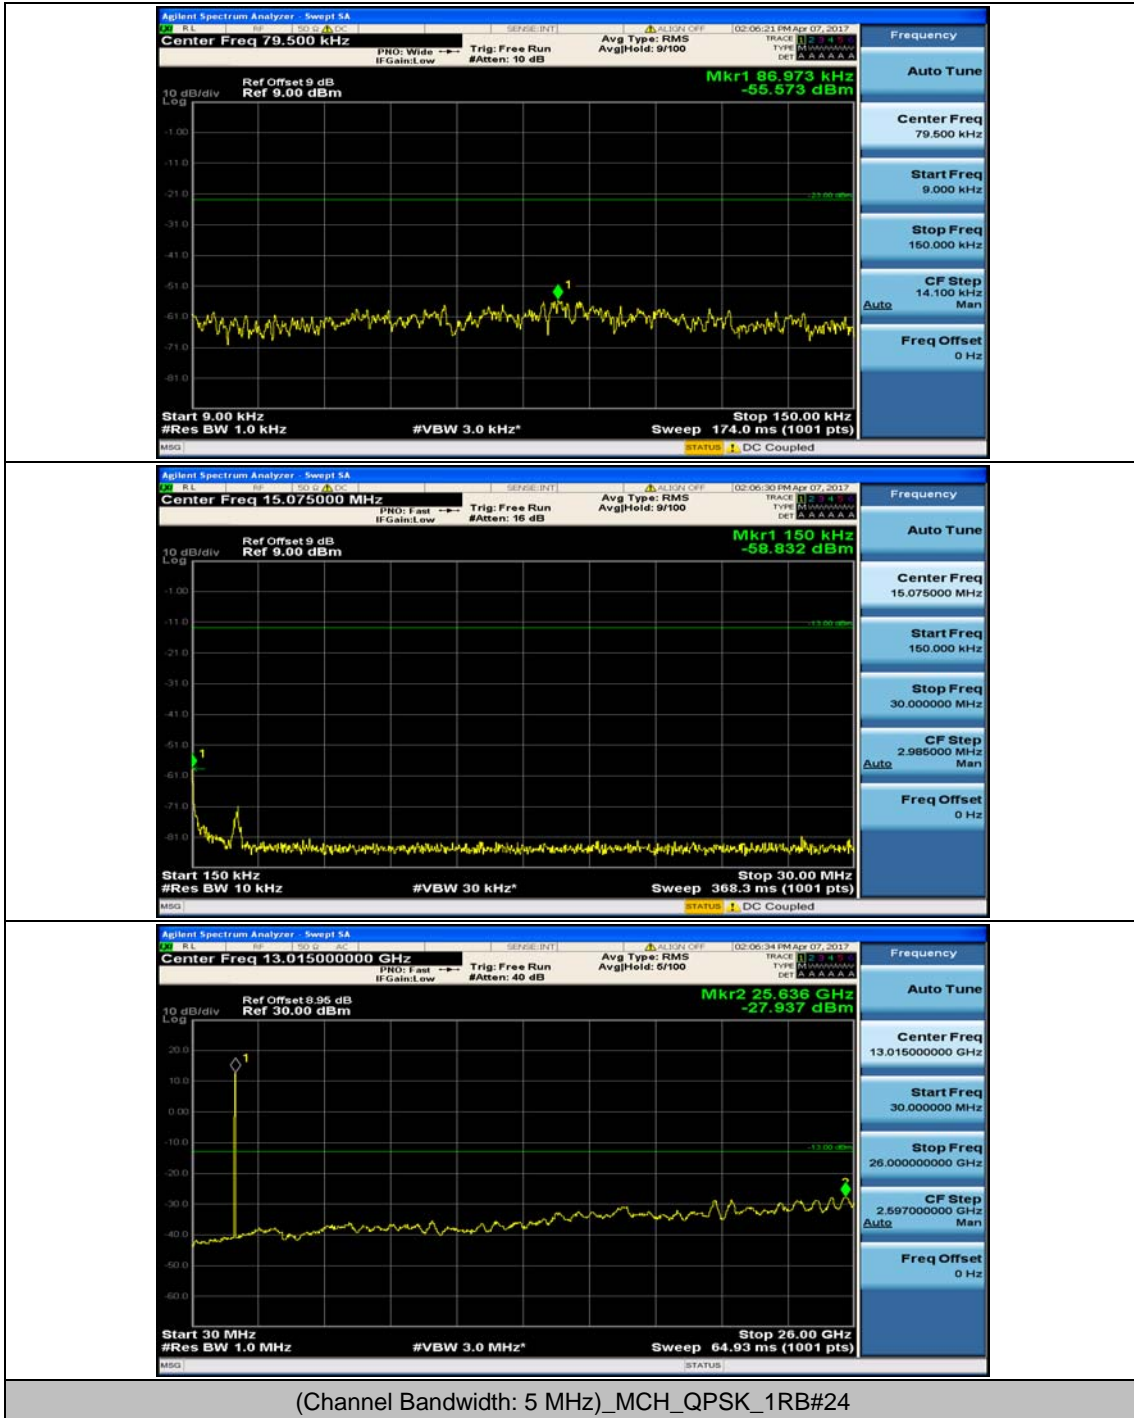

Channel Bandwidth: 5 MHz

(Channel Bandwidth: 5 MHz)_LCH_16QAM_1RB#12

Channel Bandwidth: 10 MHz

Channel Bandwidth: 15 MHz