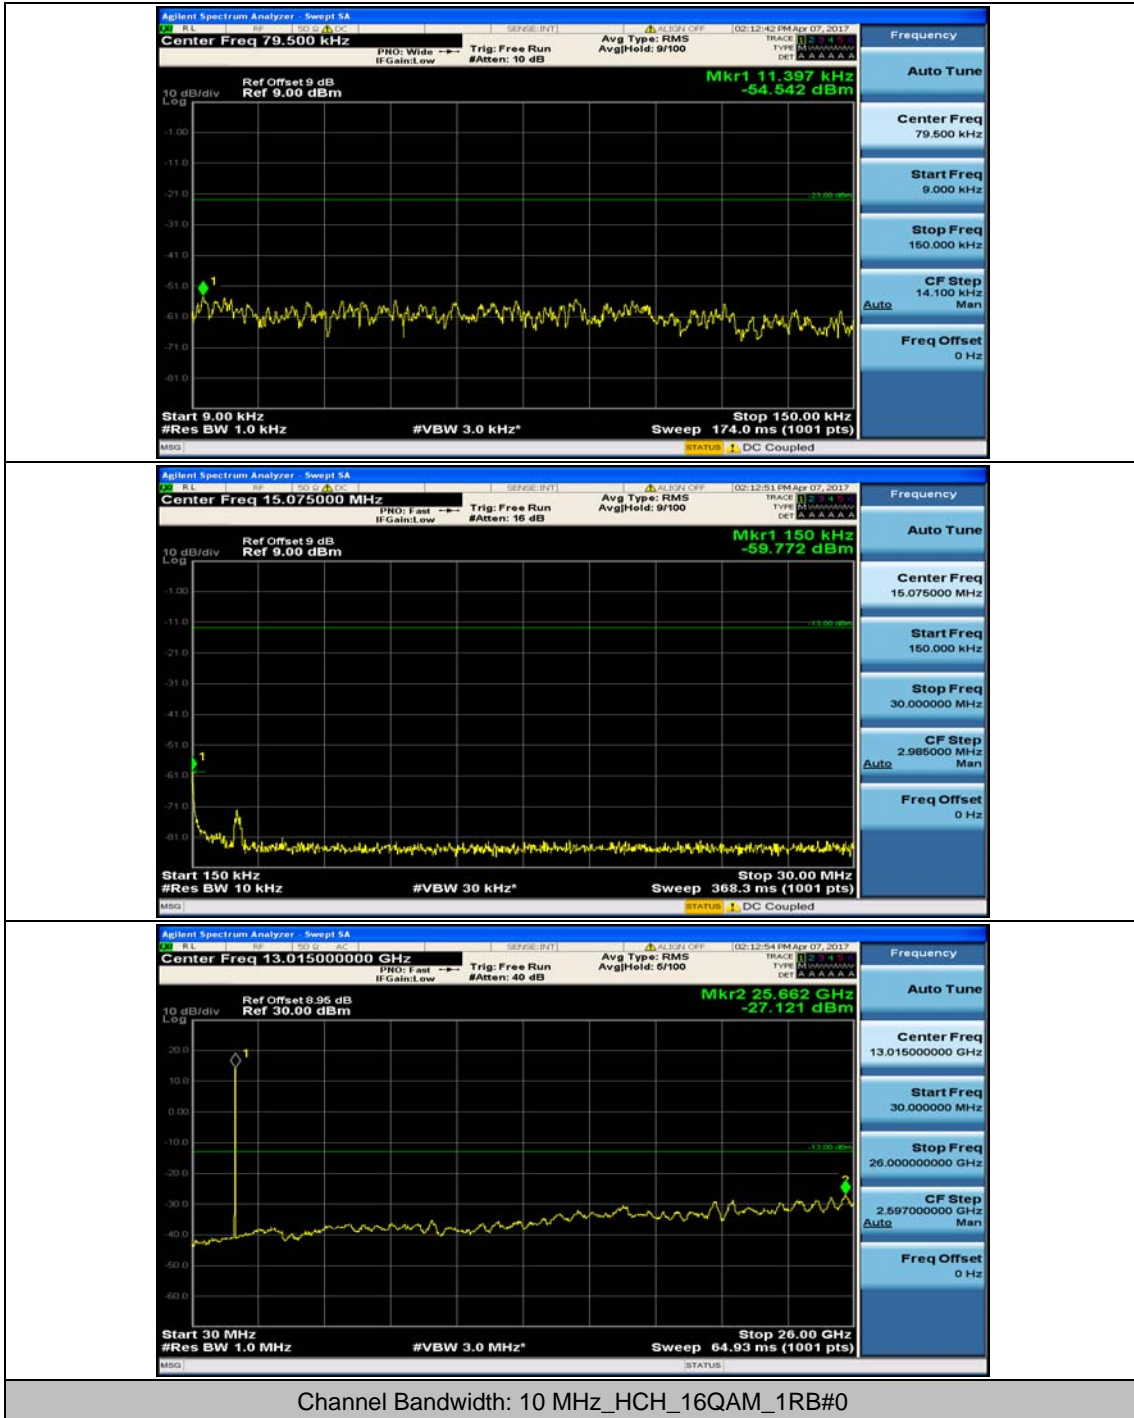

Channel Bandwidth: 5 MHz

(Channel Bandwidth: 5 MHz)_LCH_16QAM_1RB#12

Channel Bandwidth: 10 MHz

Channel Bandwidth: 15 MHz