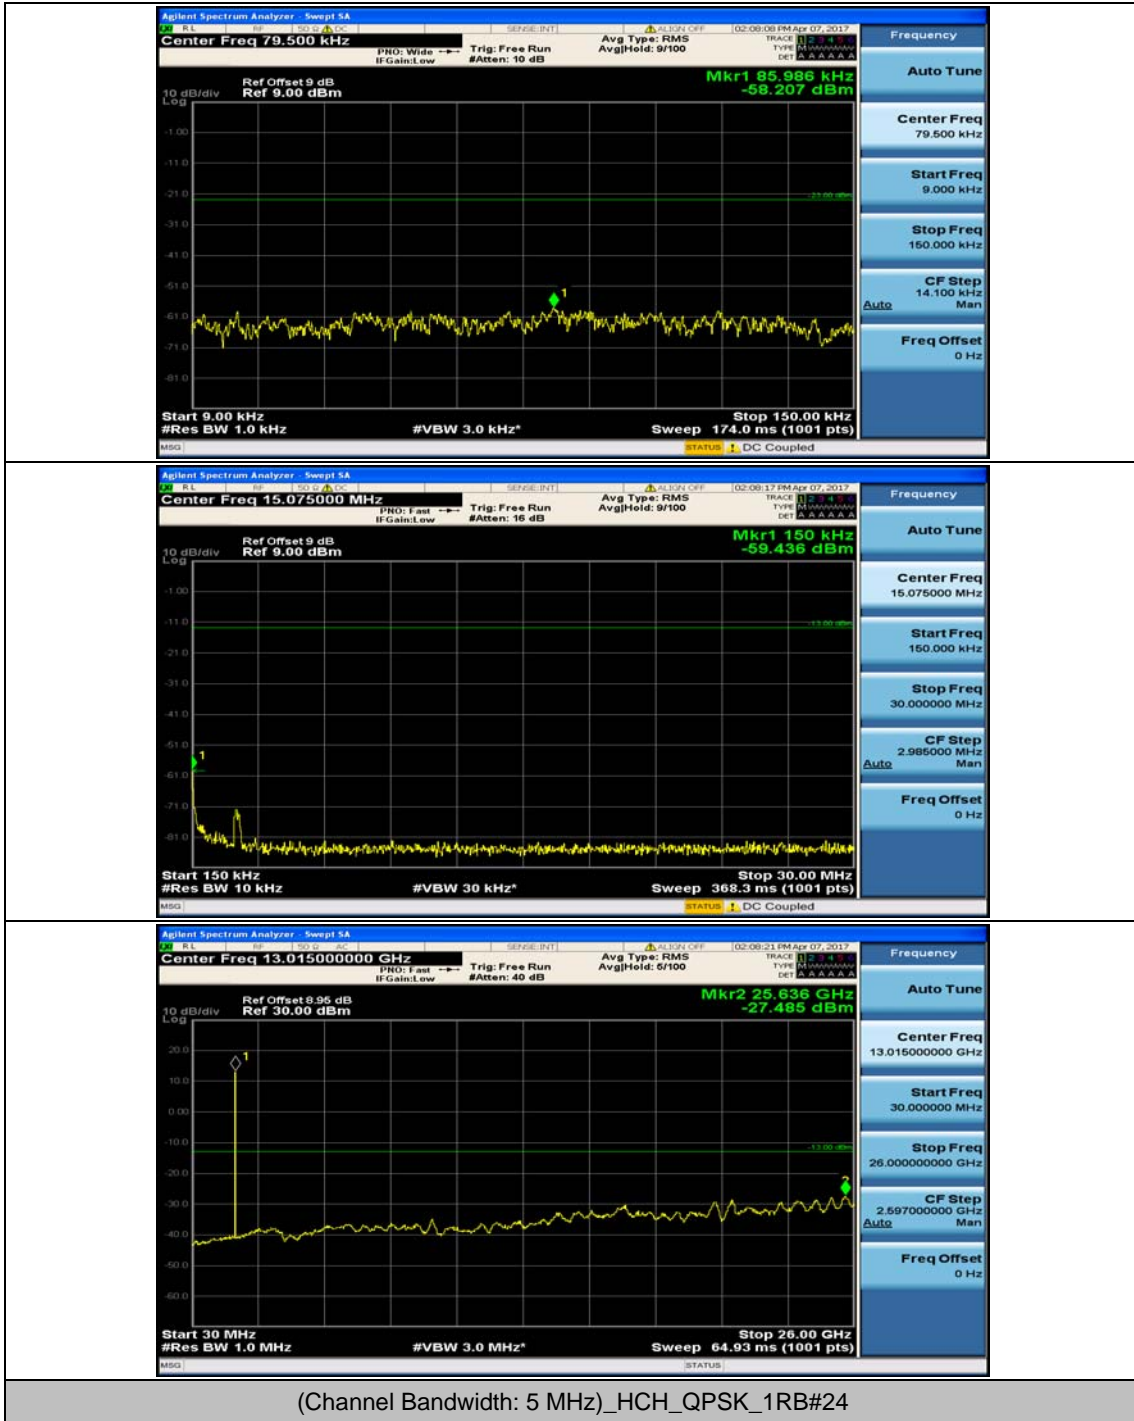

Channel Bandwidth: 5 MHz

(Channel Bandwidth: 5 MHz)_LCH_16QAM_1RB#12

Channel Bandwidth: 10 MHz

Channel Bandwidth: 15 MHz