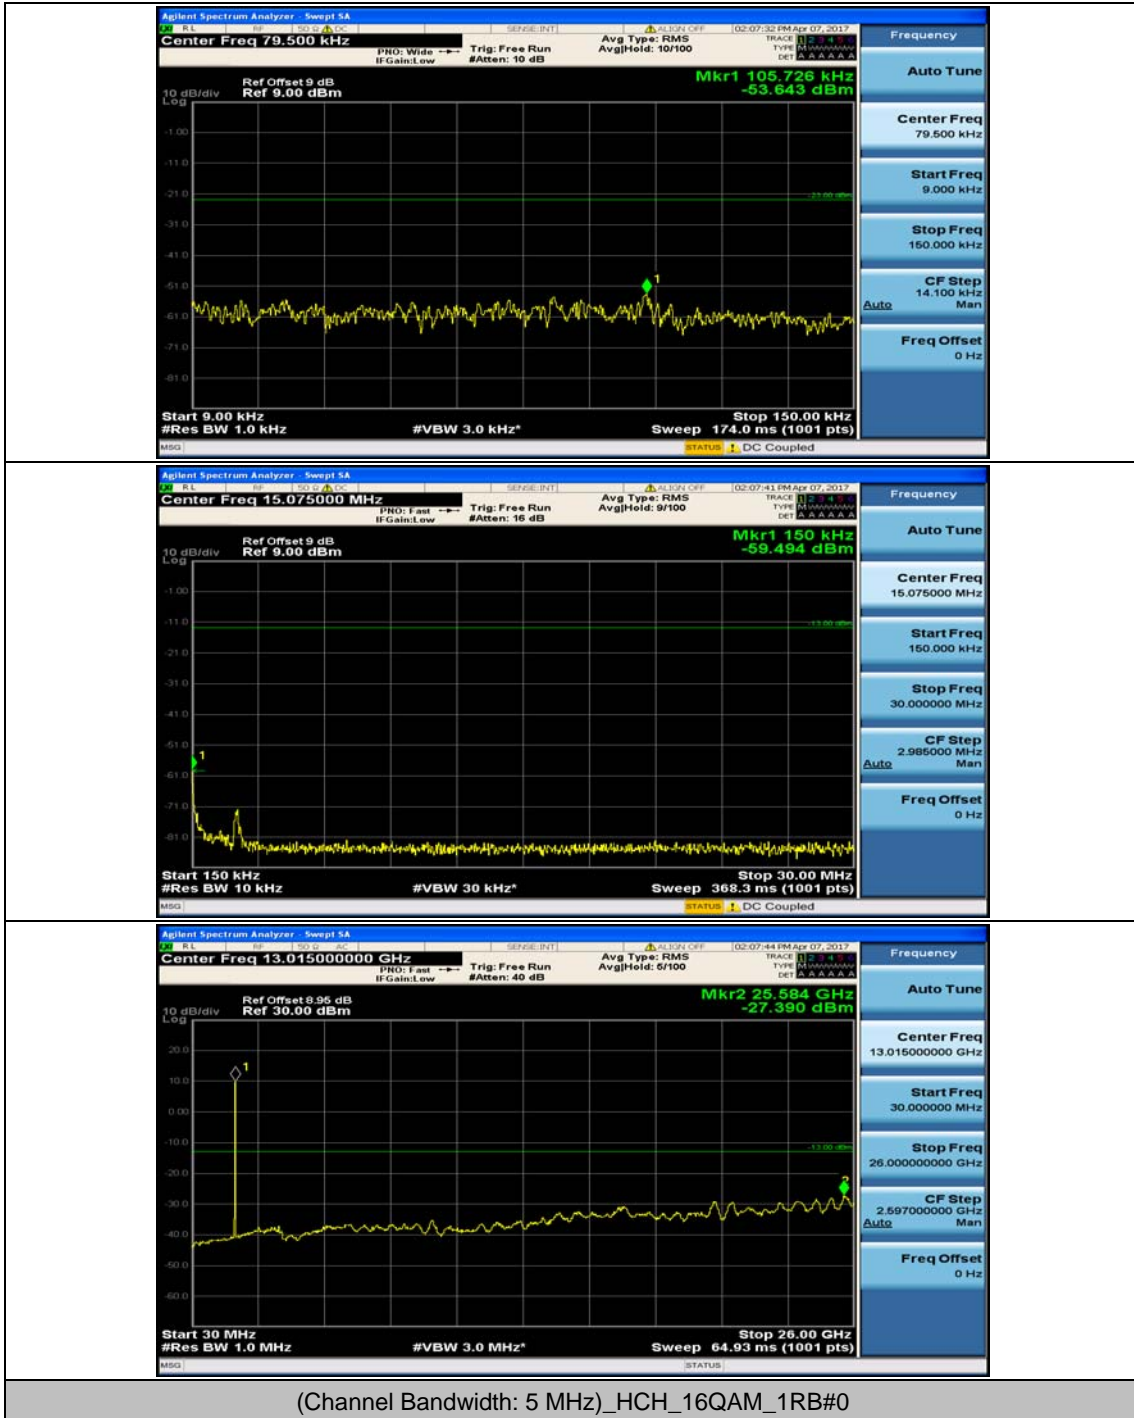

Channel Bandwidth: 5 MHz

(Channel Bandwidth: 5 MHz)_LCH_16QAM_1RB#12

Channel Bandwidth: 10 MHz

Channel Bandwidth: 15 MHz