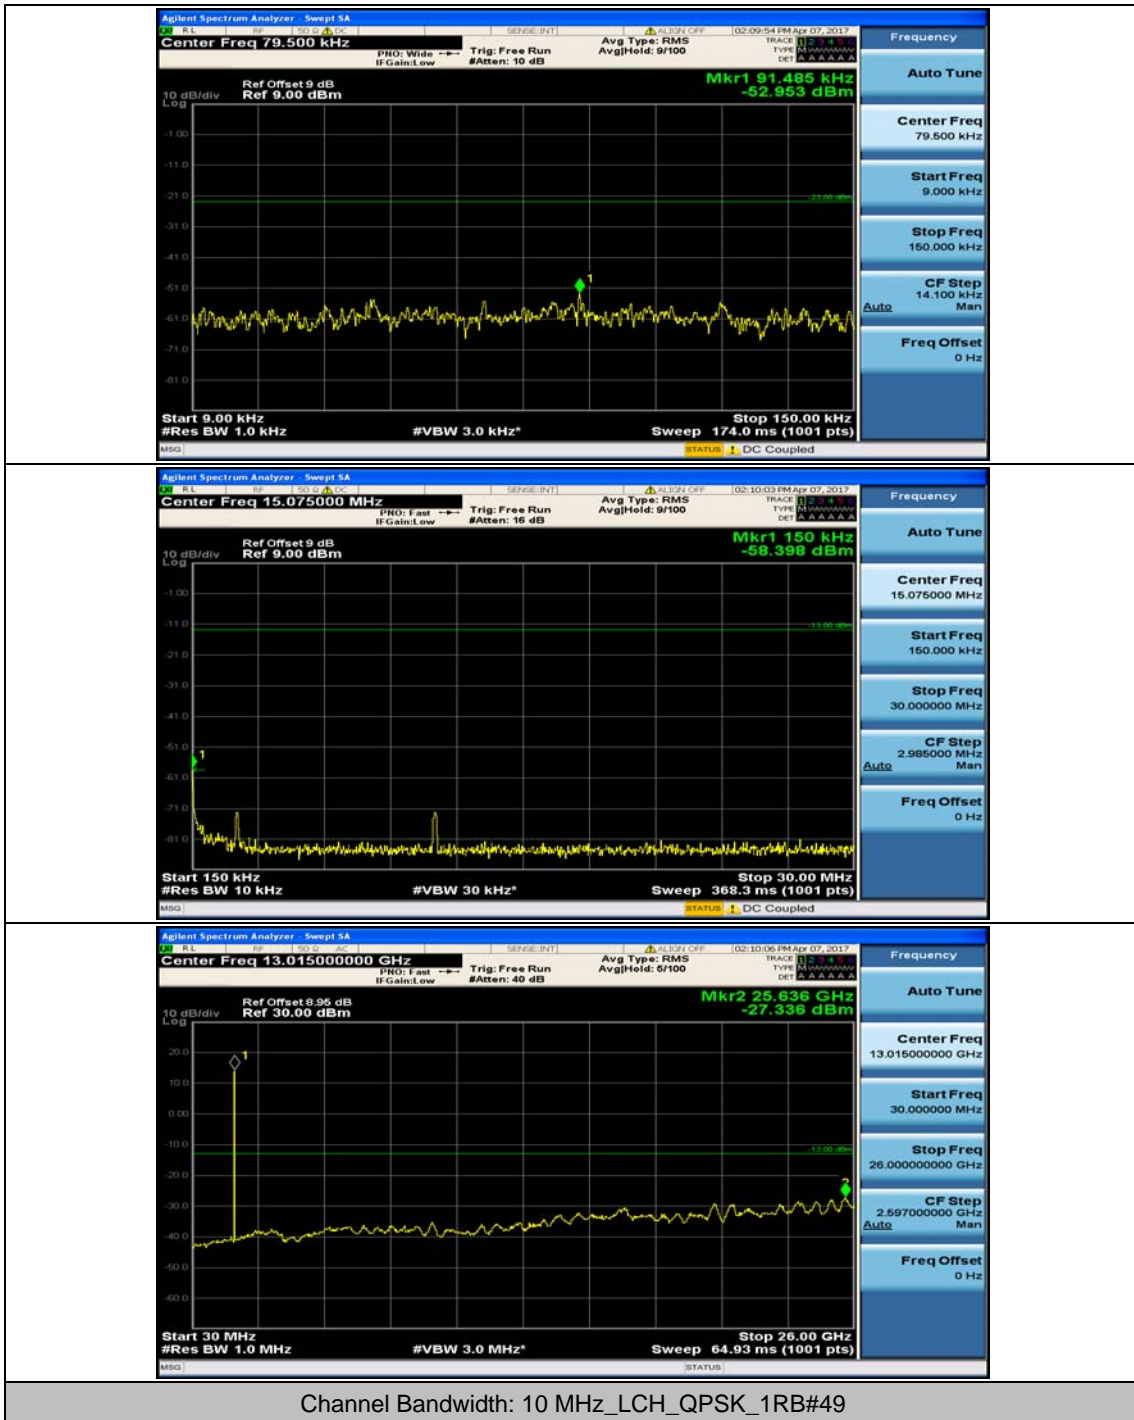

Channel Bandwidth: 5 MHz

(Channel Bandwidth: 5 MHz)_LCH_16QAM_1RB#12

Channel Bandwidth: 10 MHz

Channel Bandwidth: 15 MHz