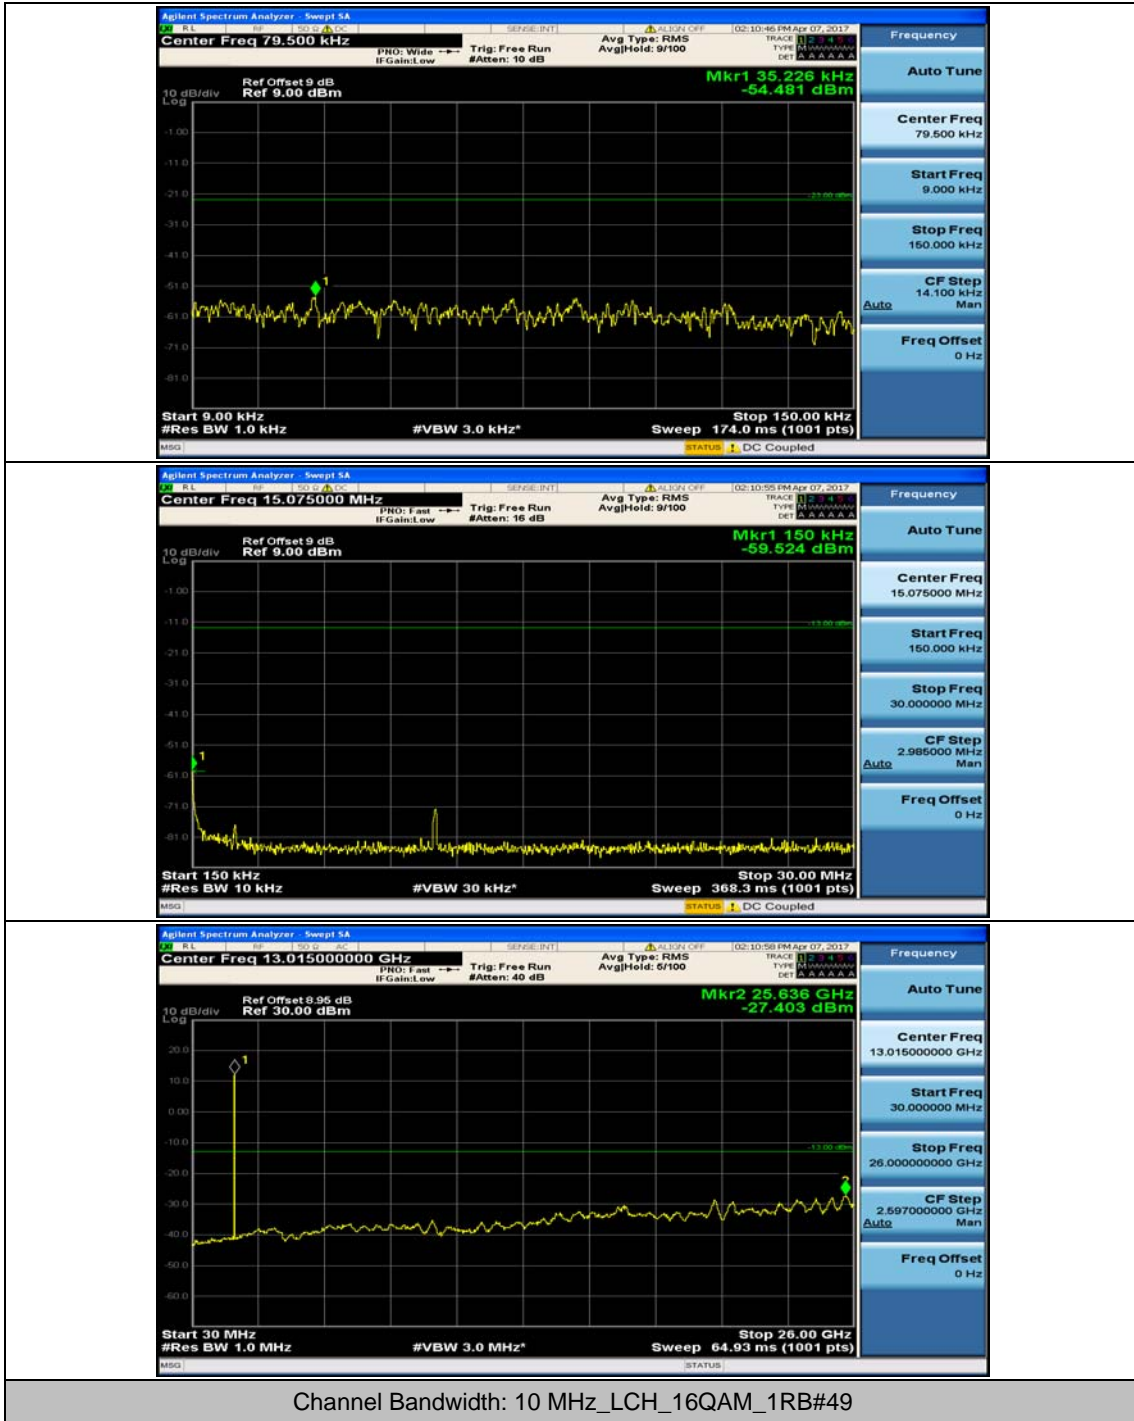

Channel Bandwidth: 5 MHz

(Channel Bandwidth: 5 MHz)_LCH_16QAM_1RB#12

Channel Bandwidth: 10 MHz

Channel Bandwidth: 15 MHz