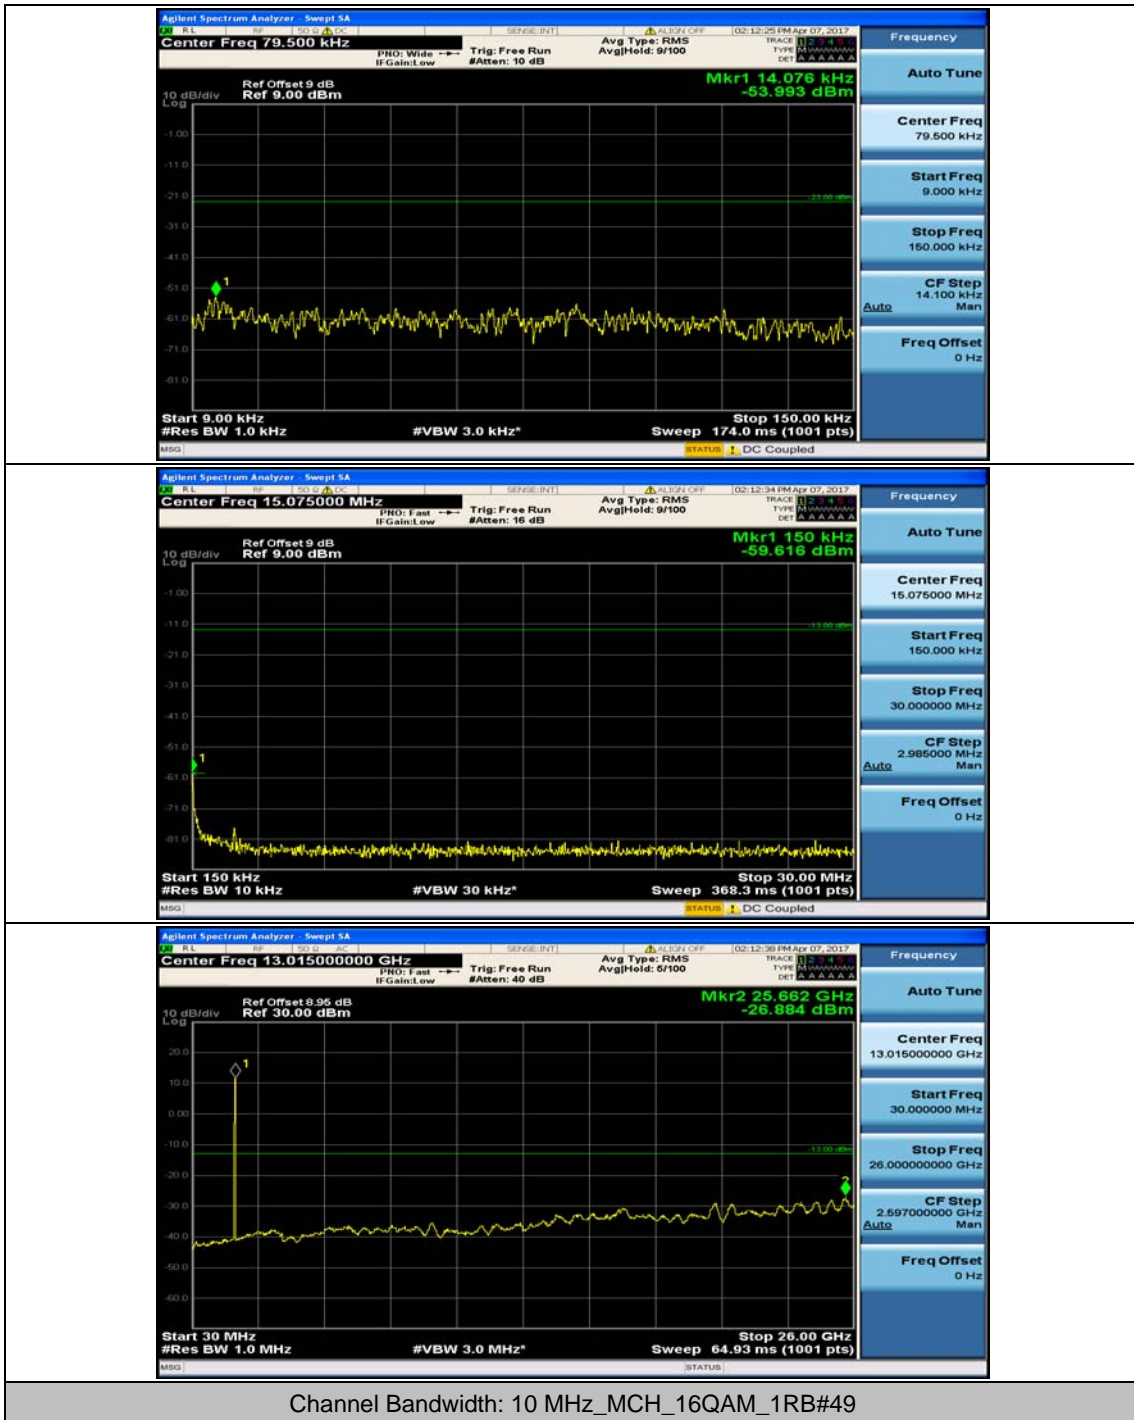

Channel Bandwidth: 5 MHz

(Channel Bandwidth: 5 MHz)_LCH_16QAM_1RB#12

Channel Bandwidth: 10 MHz

Channel Bandwidth: 15 MHz