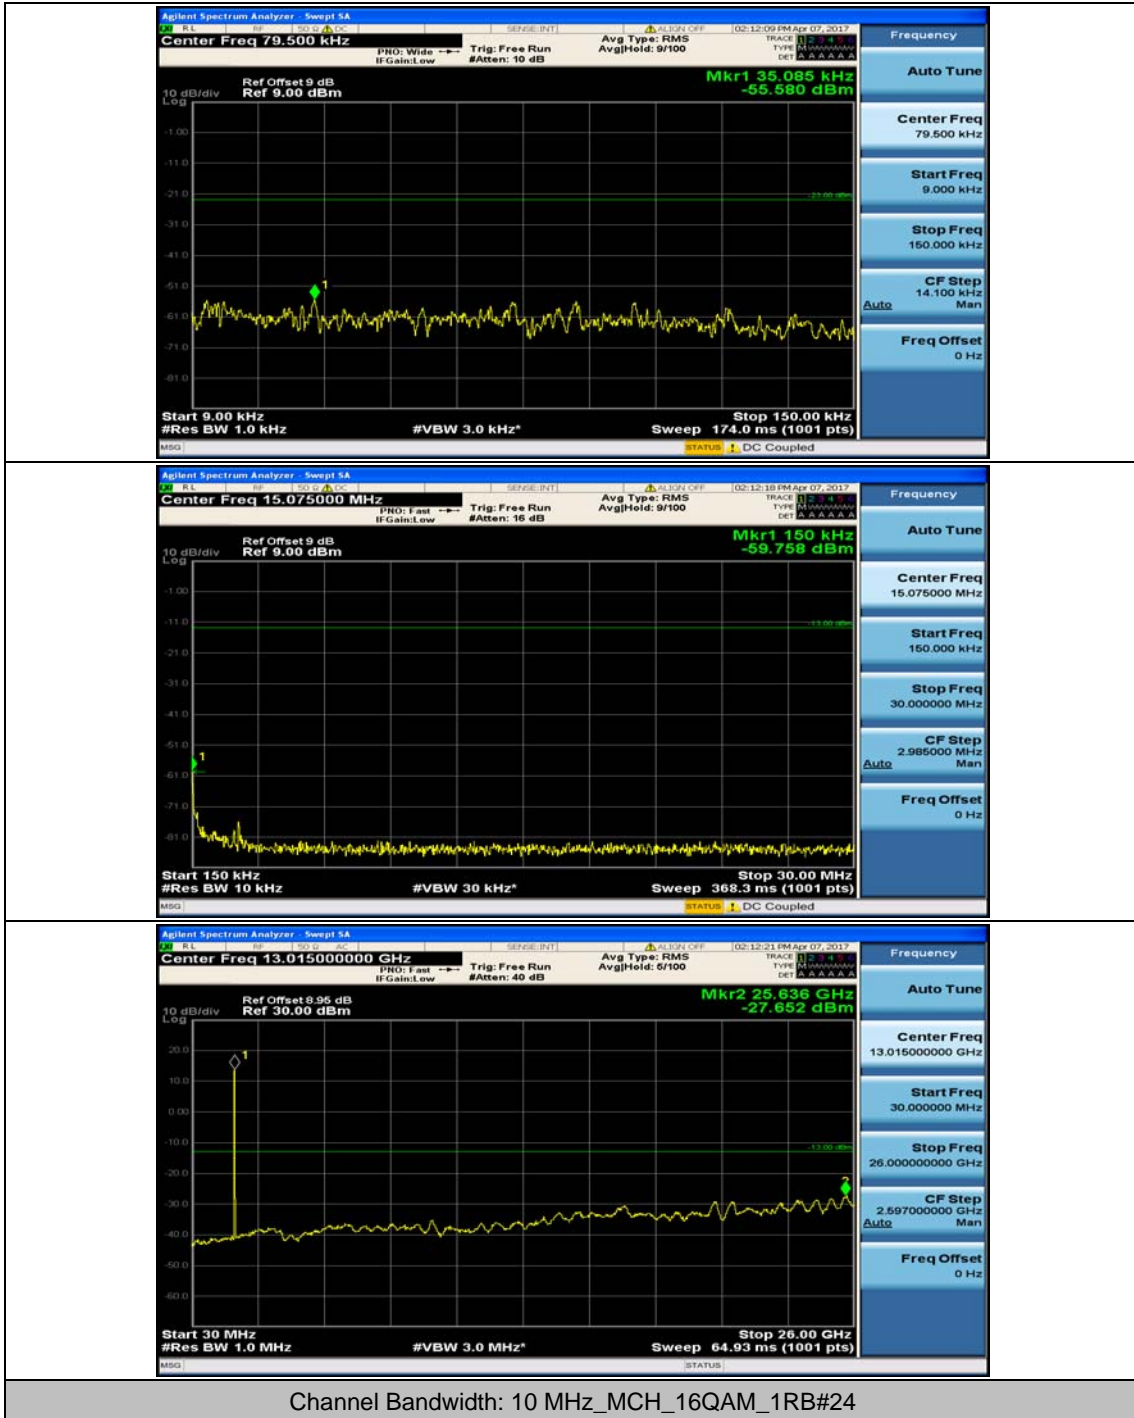

Channel Bandwidth: 5 MHz

(Channel Bandwidth: 5 MHz)_LCH_16QAM_1RB#12

Channel Bandwidth: 10 MHz

Channel Bandwidth: 15 MHz