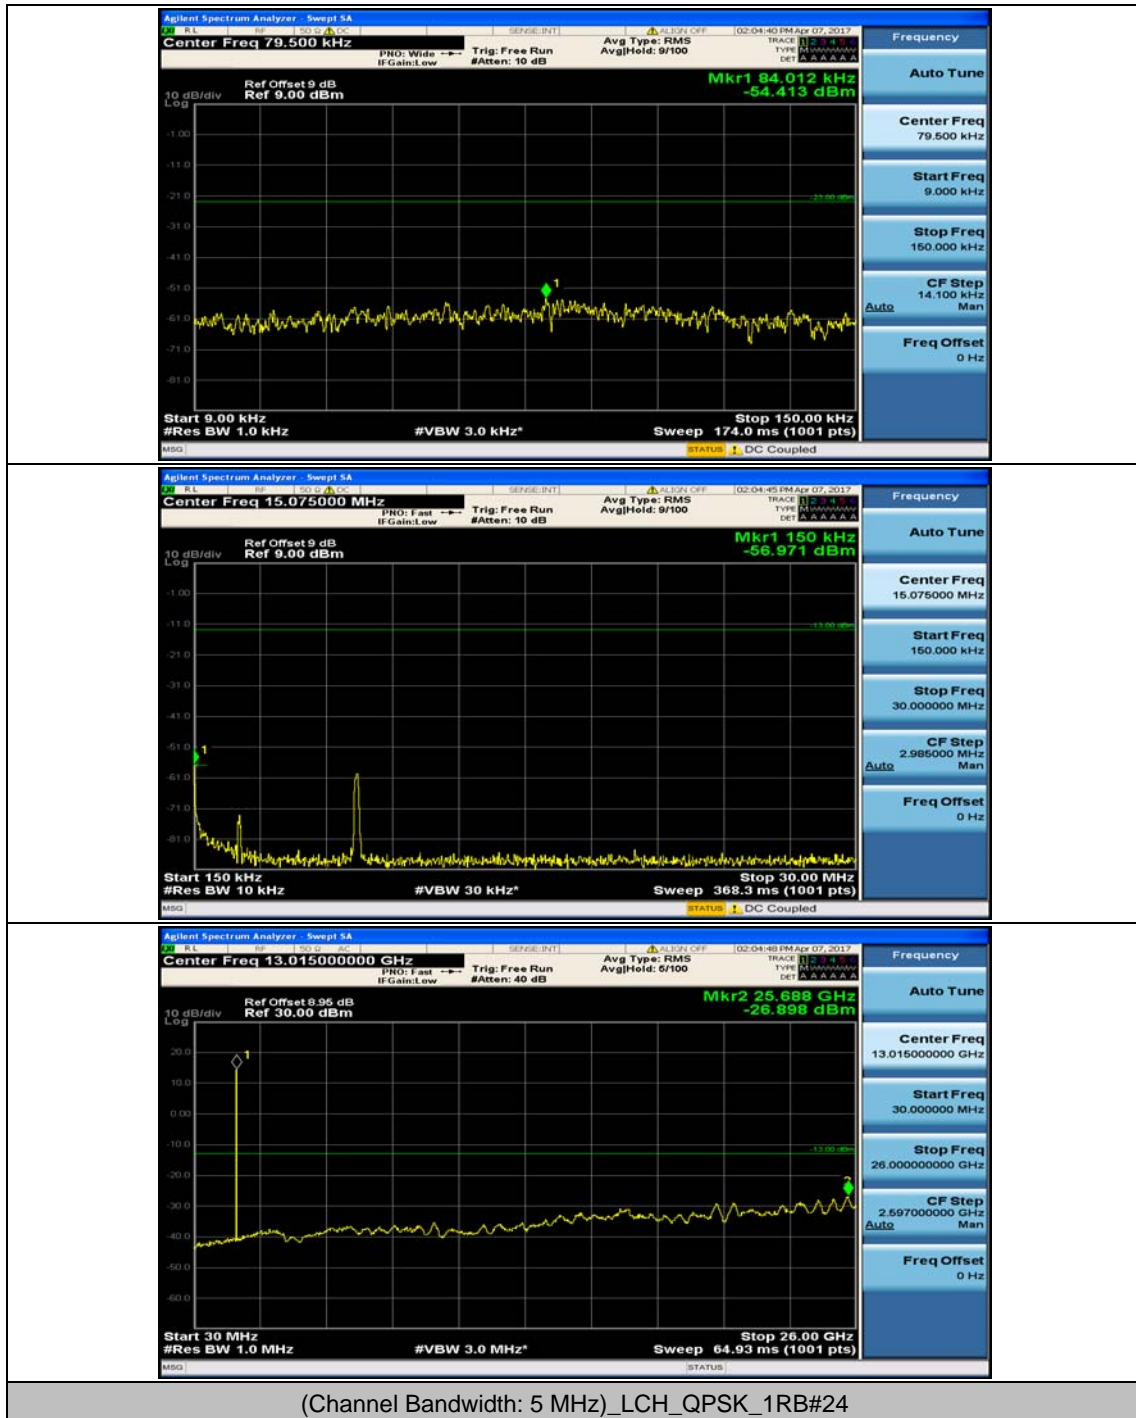

Channel Bandwidth: 5 MHz

(Channel Bandwidth: 5 MHz)_LCH_16QAM_1RB#12

Channel Bandwidth: 10 MHz

Channel Bandwidth: 15 MHz