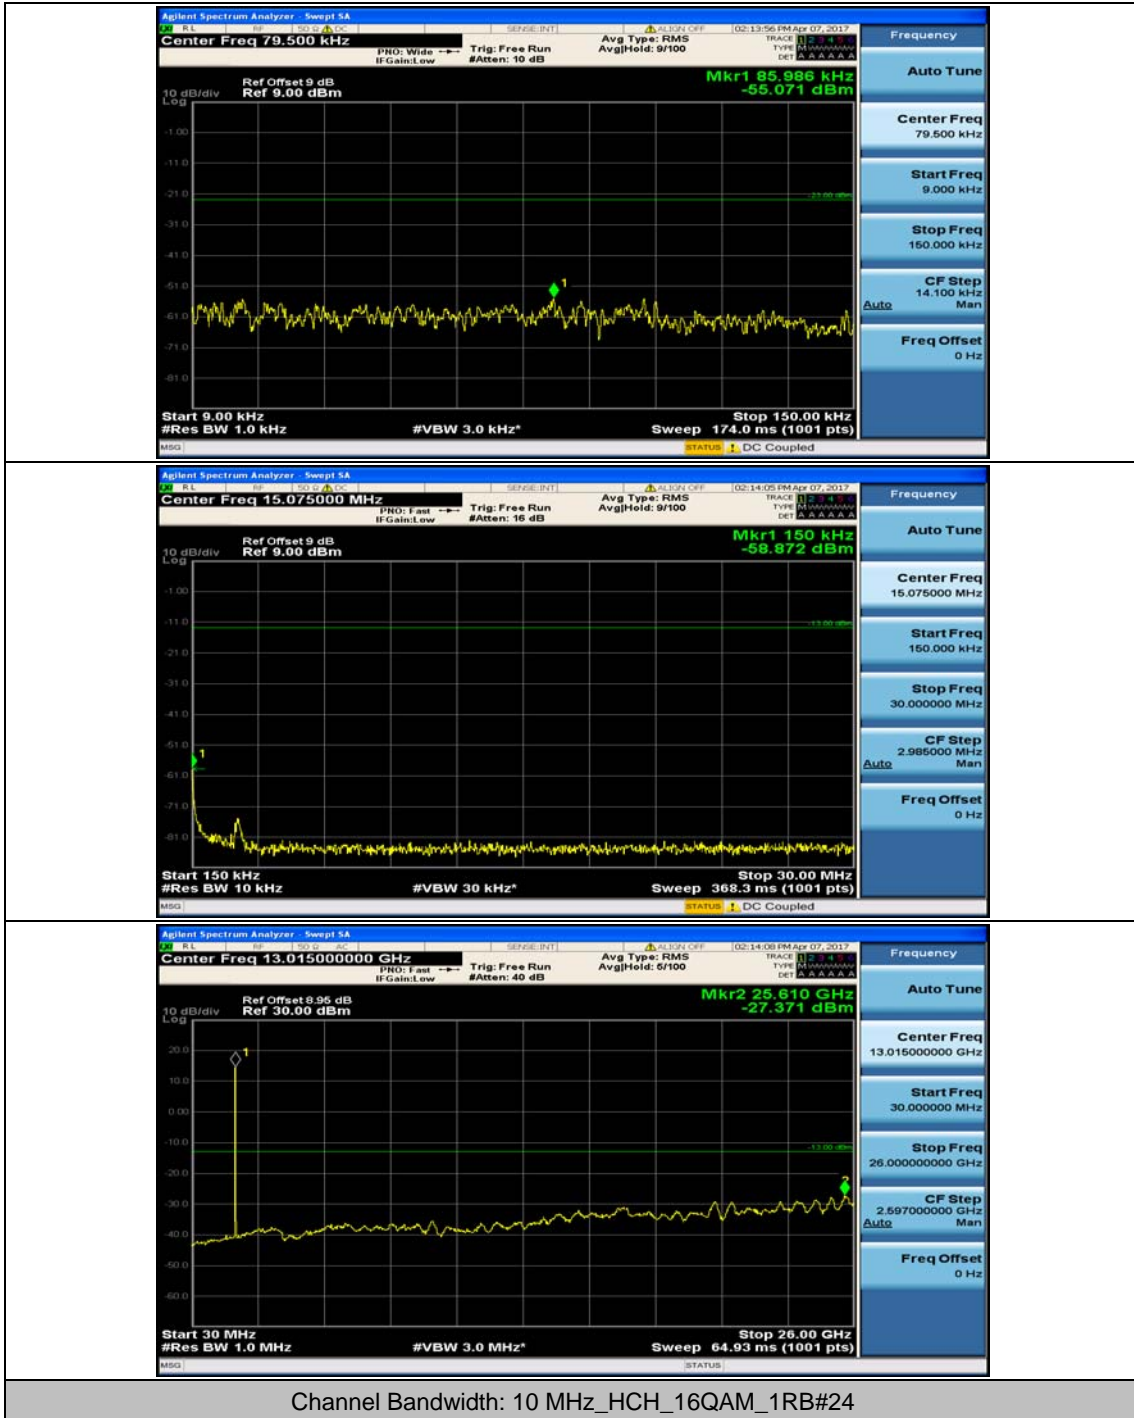

Channel Bandwidth: 5 MHz

(Channel Bandwidth: 5 MHz)_LCH_16QAM_1RB#12

Channel Bandwidth: 10 MHz

Channel Bandwidth: 15 MHz