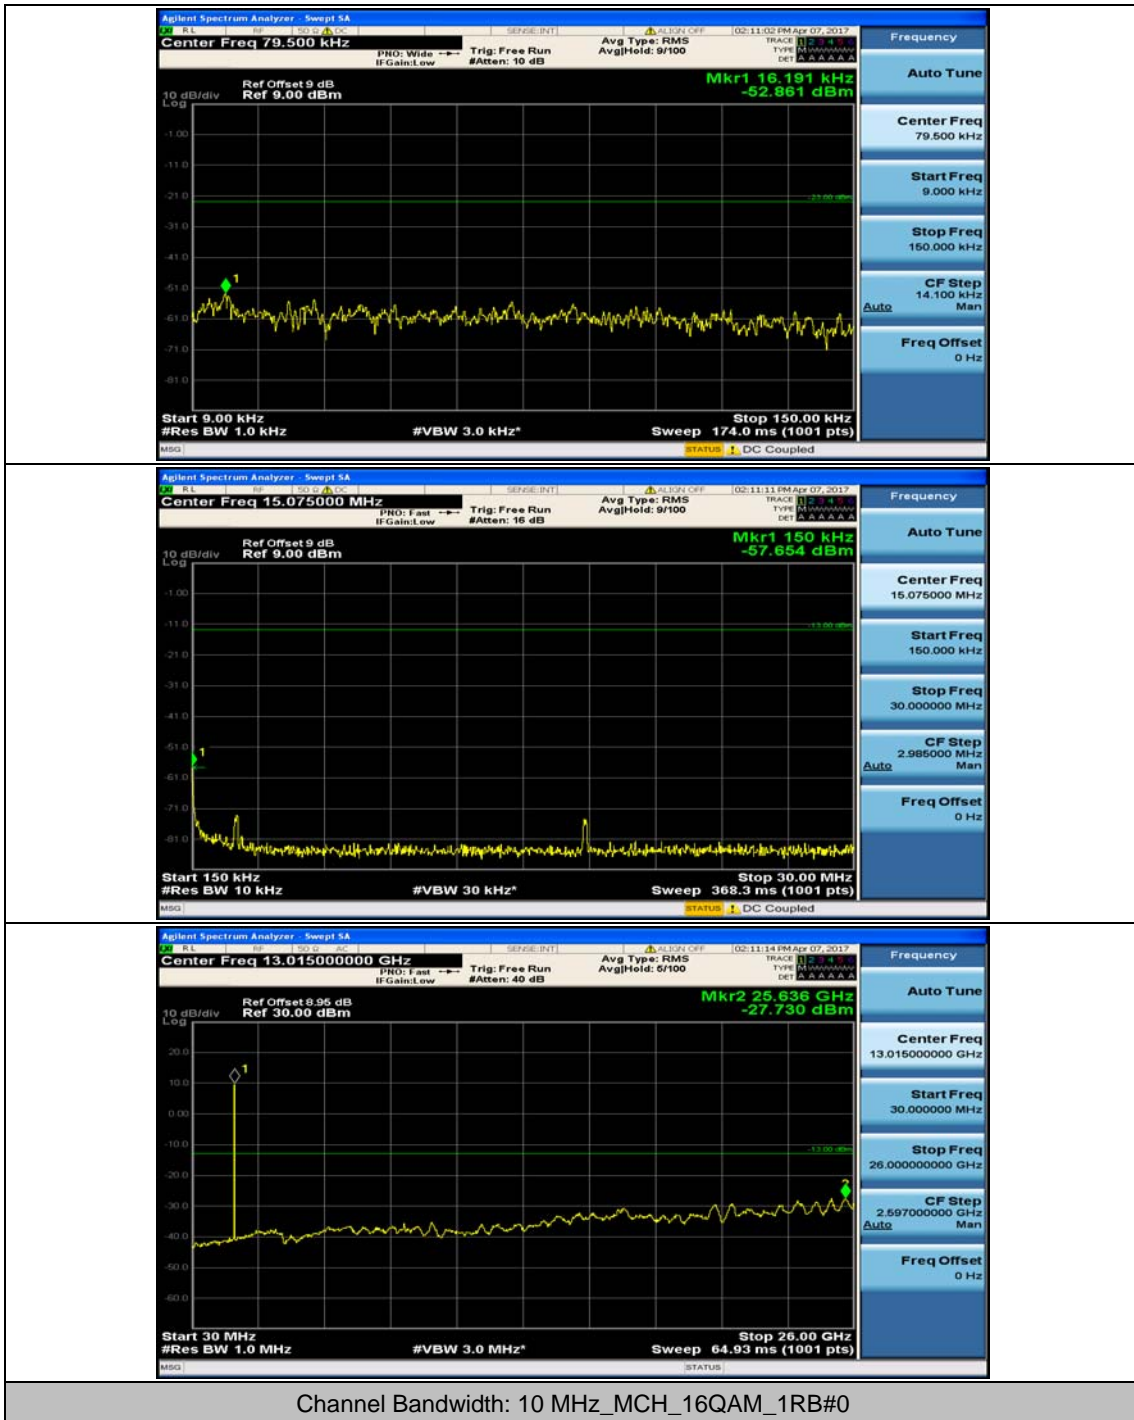

Channel Bandwidth: 5 MHz

(Channel Bandwidth: 5 MHz)_LCH_16QAM_1RB#12

Channel Bandwidth: 10 MHz

Channel Bandwidth: 15 MHz