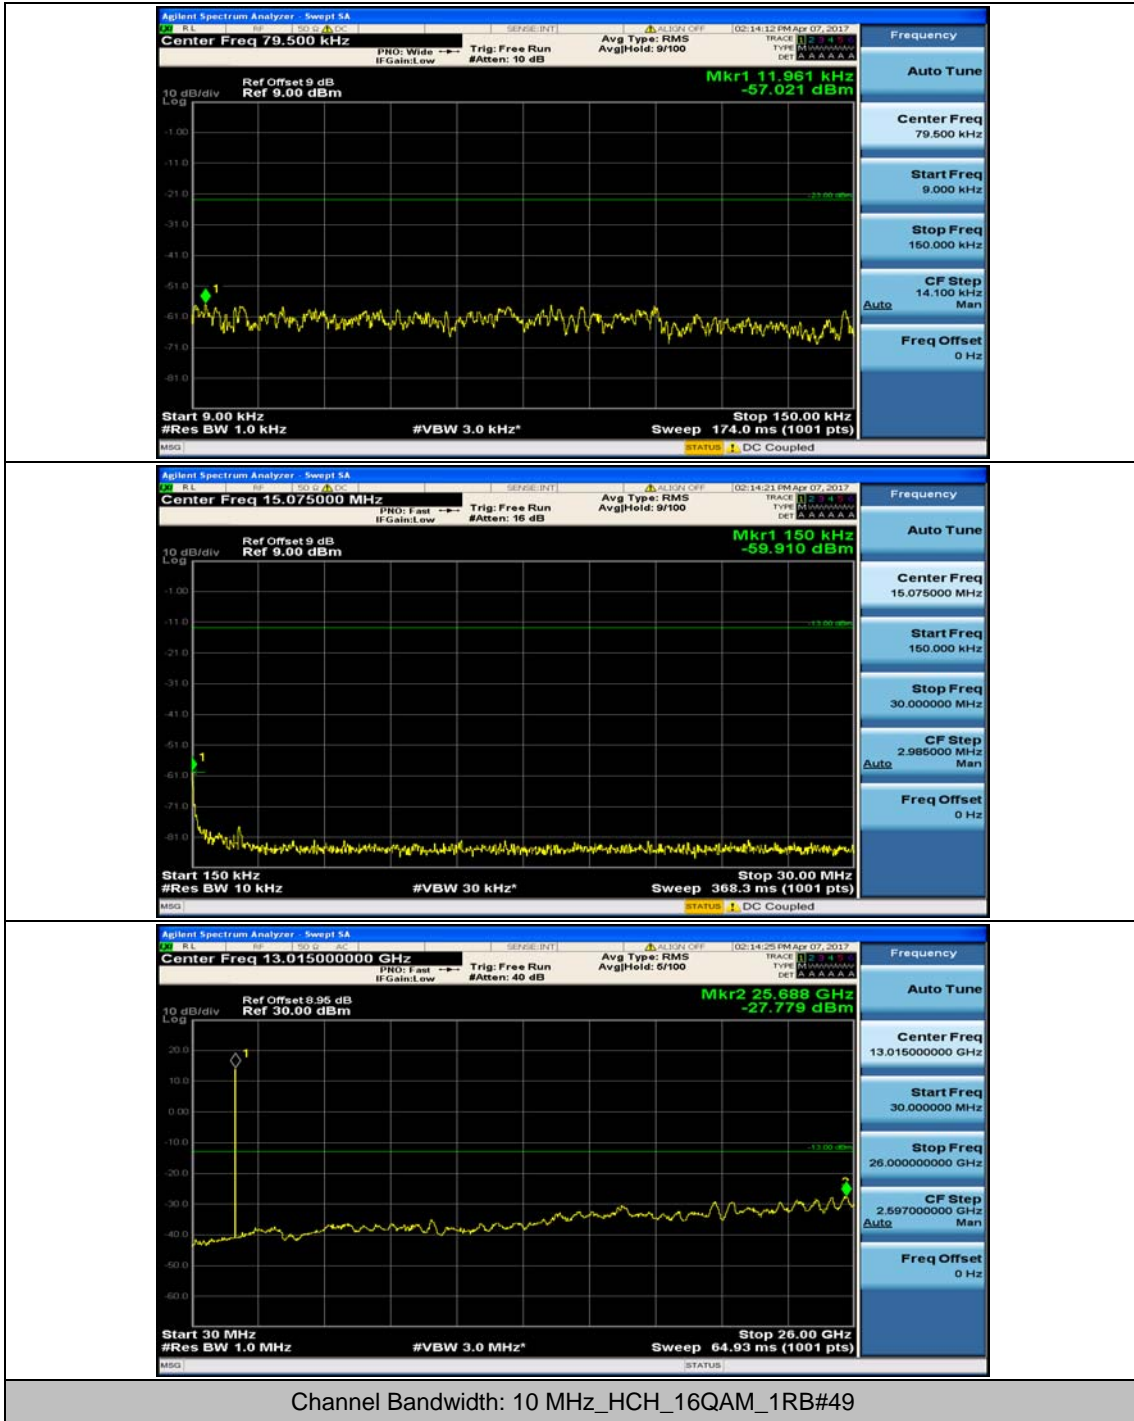

Channel Bandwidth: 5 MHz

(Channel Bandwidth: 5 MHz)_LCH_16QAM_1RB#12

Channel Bandwidth: 10 MHz

Channel Bandwidth: 15 MHz