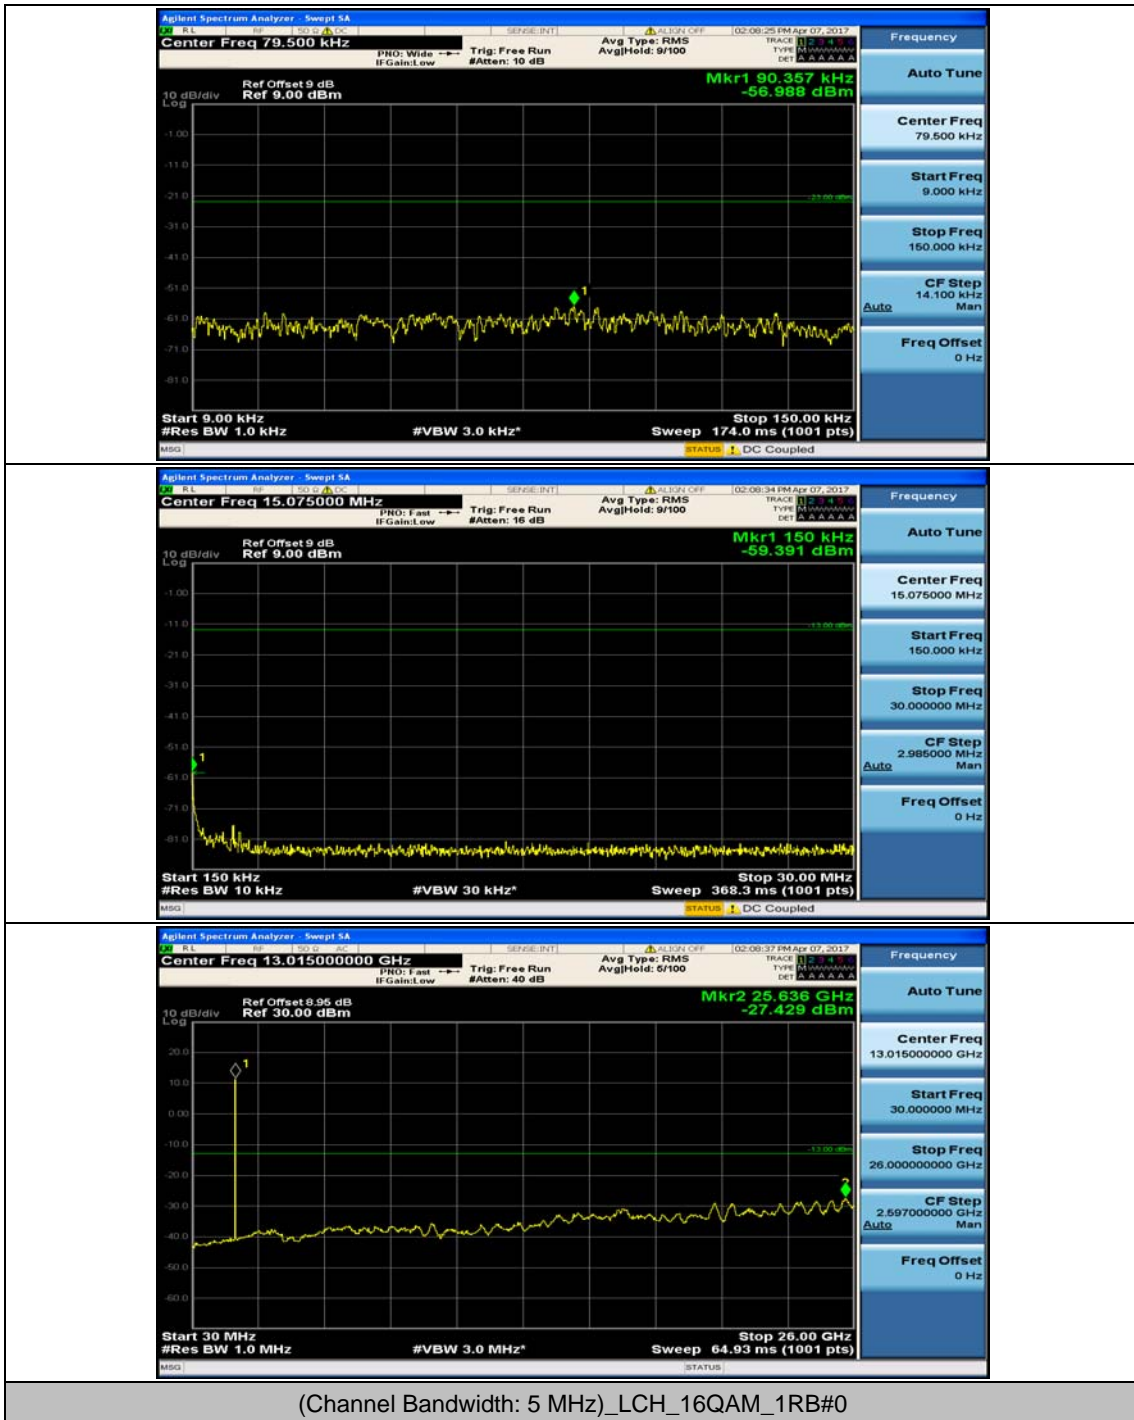

Channel Bandwidth: 5 MHz

(Channel Bandwidth: 5 MHz)_LCH_16QAM_1RB#12

Channel Bandwidth: 10 MHz

Channel Bandwidth: 15 MHz