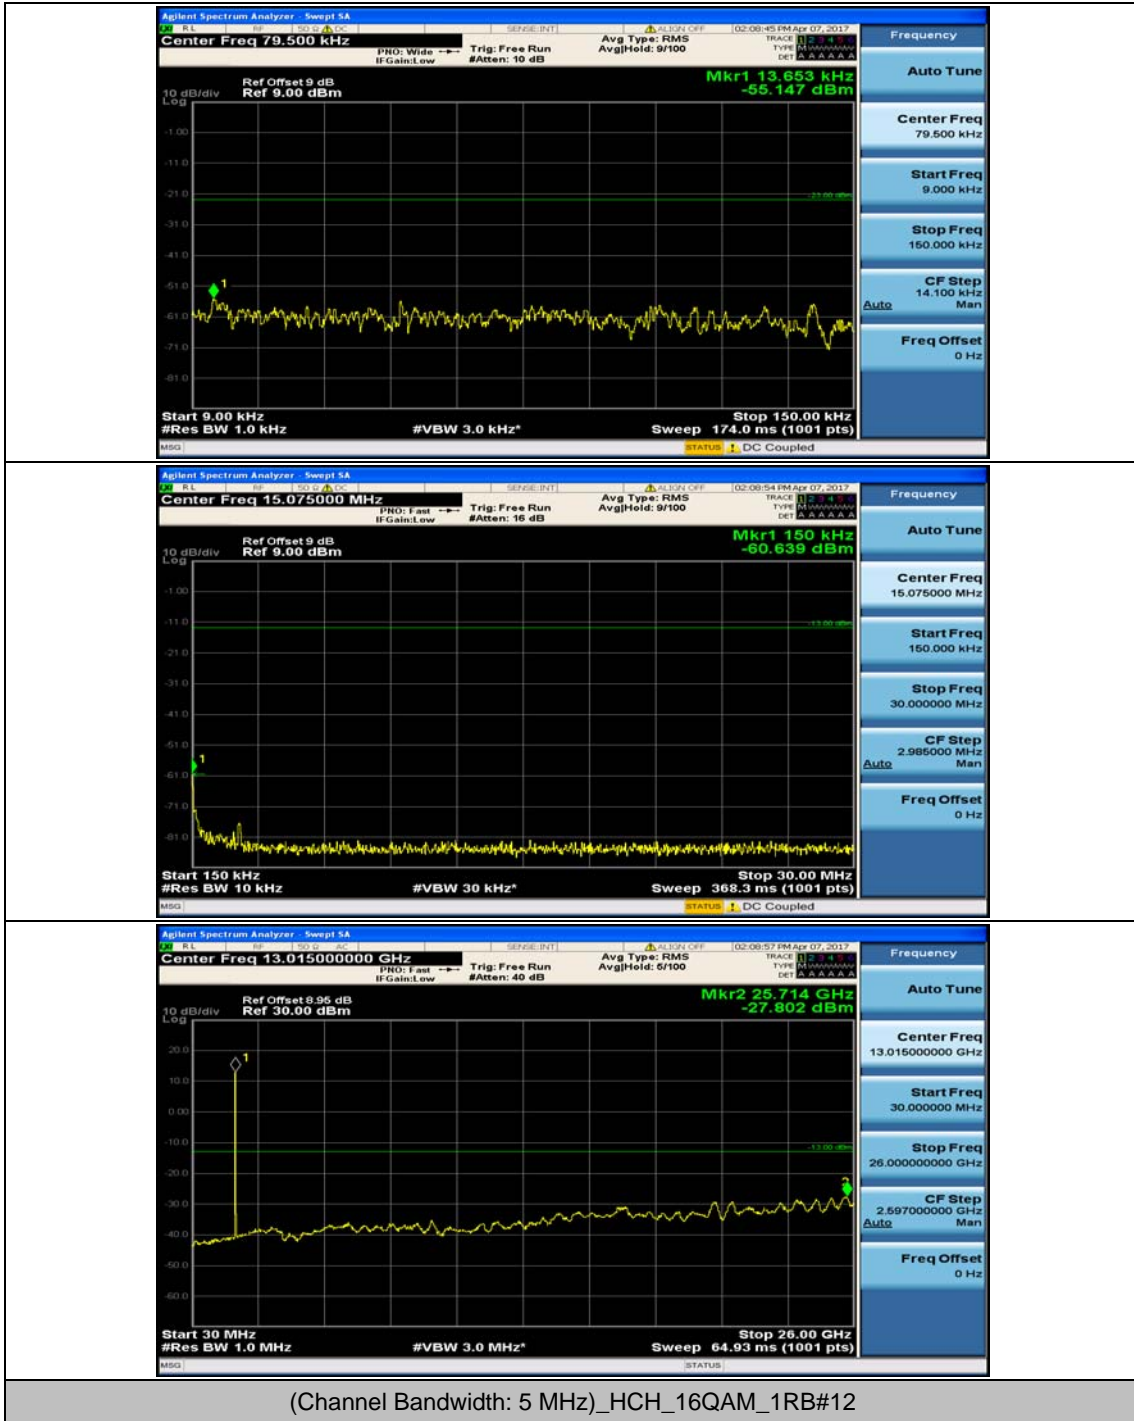

Channel Bandwidth: 5 MHz

(Channel Bandwidth: 5 MHz)_LCH_16QAM_1RB#12

Channel Bandwidth: 10 MHz

Channel Bandwidth: 15 MHz