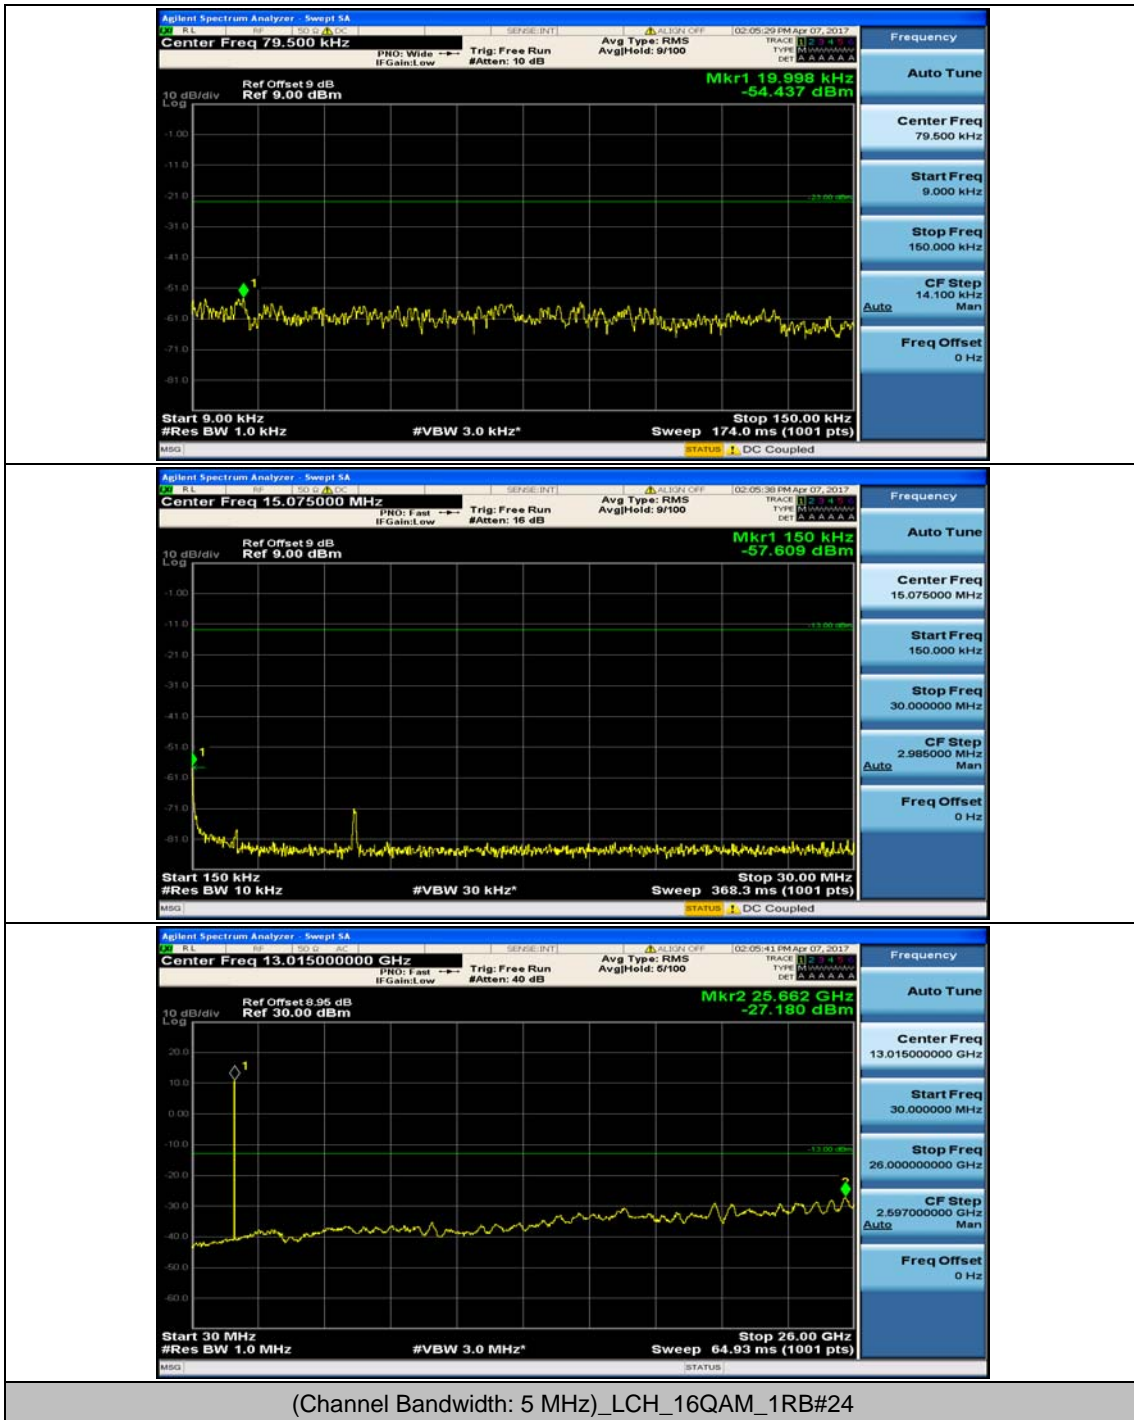

Channel Bandwidth: 5 MHz

(Channel Bandwidth: 5 MHz)_LCH_16QAM_1RB#12

Channel Bandwidth: 10 MHz

Channel Bandwidth: 15 MHz