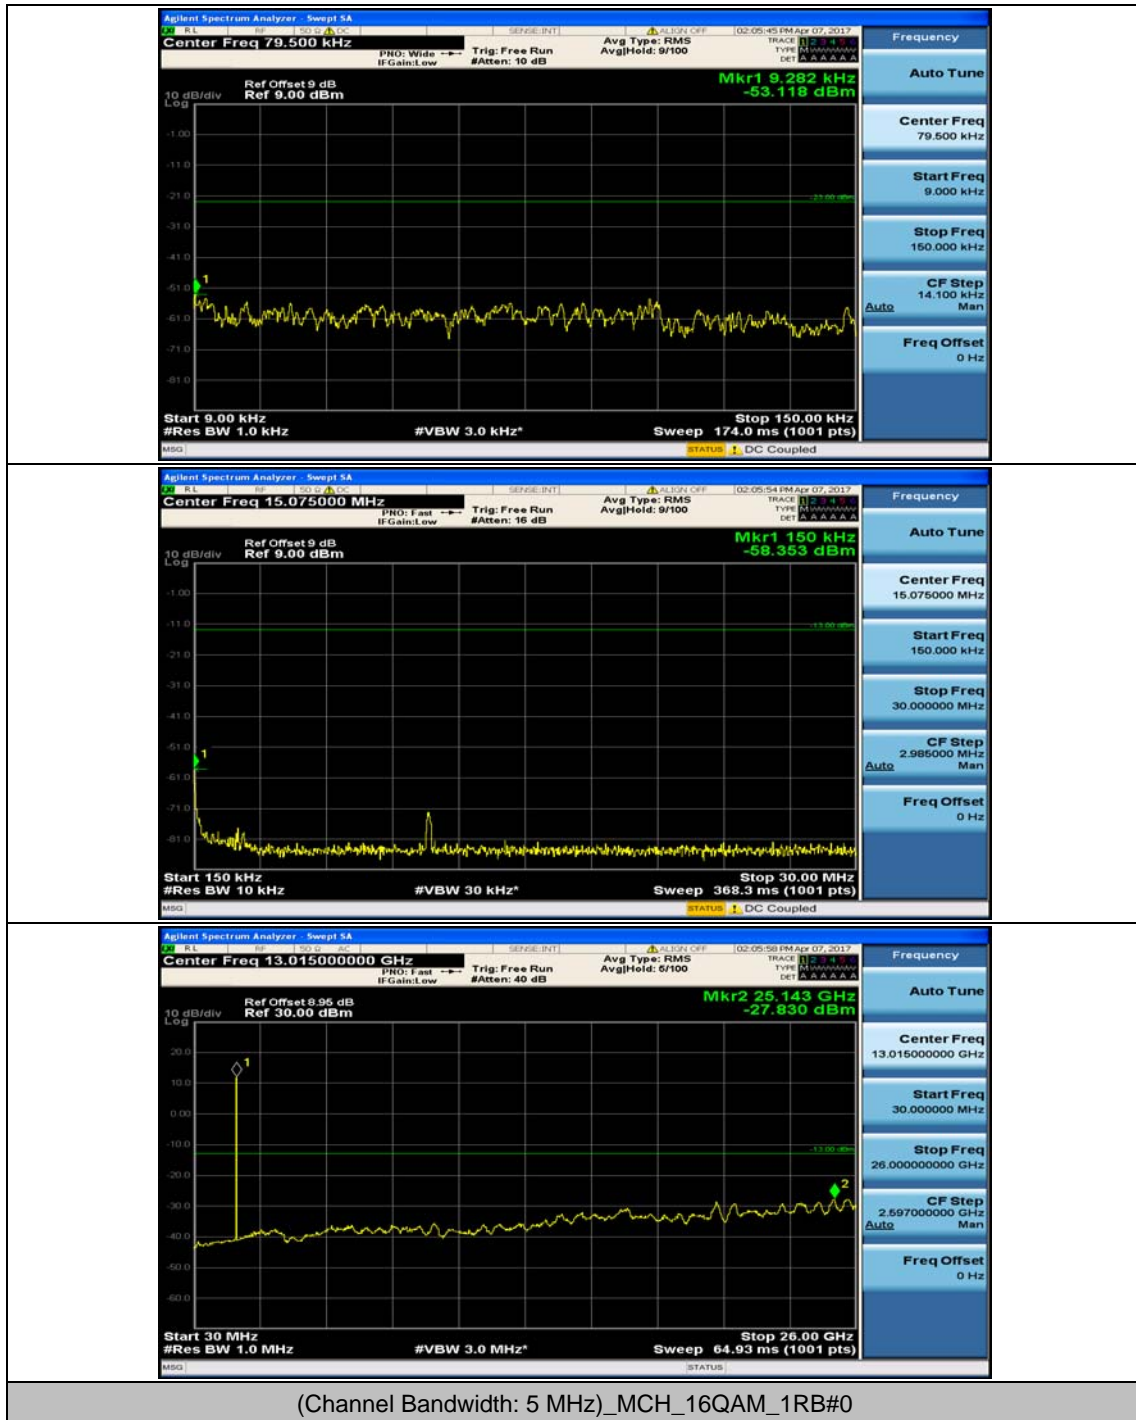

Channel Bandwidth: 5 MHz

(Channel Bandwidth: 5 MHz)_LCH_16QAM_1RB#12

Channel Bandwidth: 10 MHz

Channel Bandwidth: 15 MHz