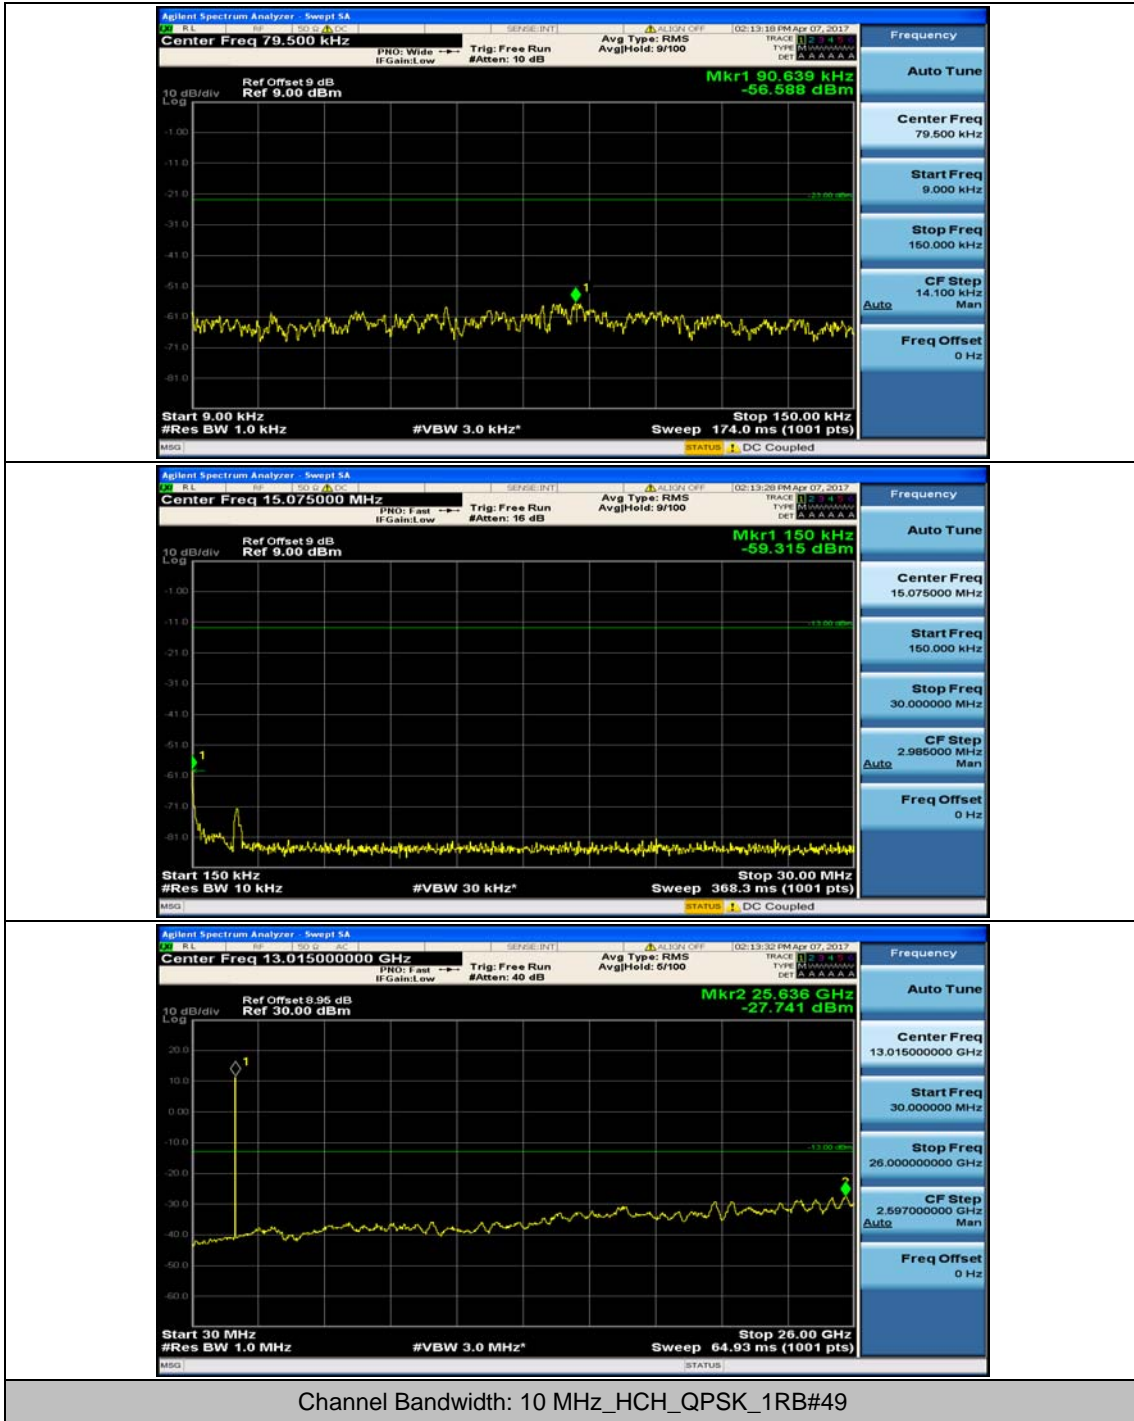

Channel Bandwidth: 5 MHz

(Channel Bandwidth: 5 MHz)_LCH_16QAM_1RB#12

Channel Bandwidth: 10 MHz

Channel Bandwidth: 15 MHz