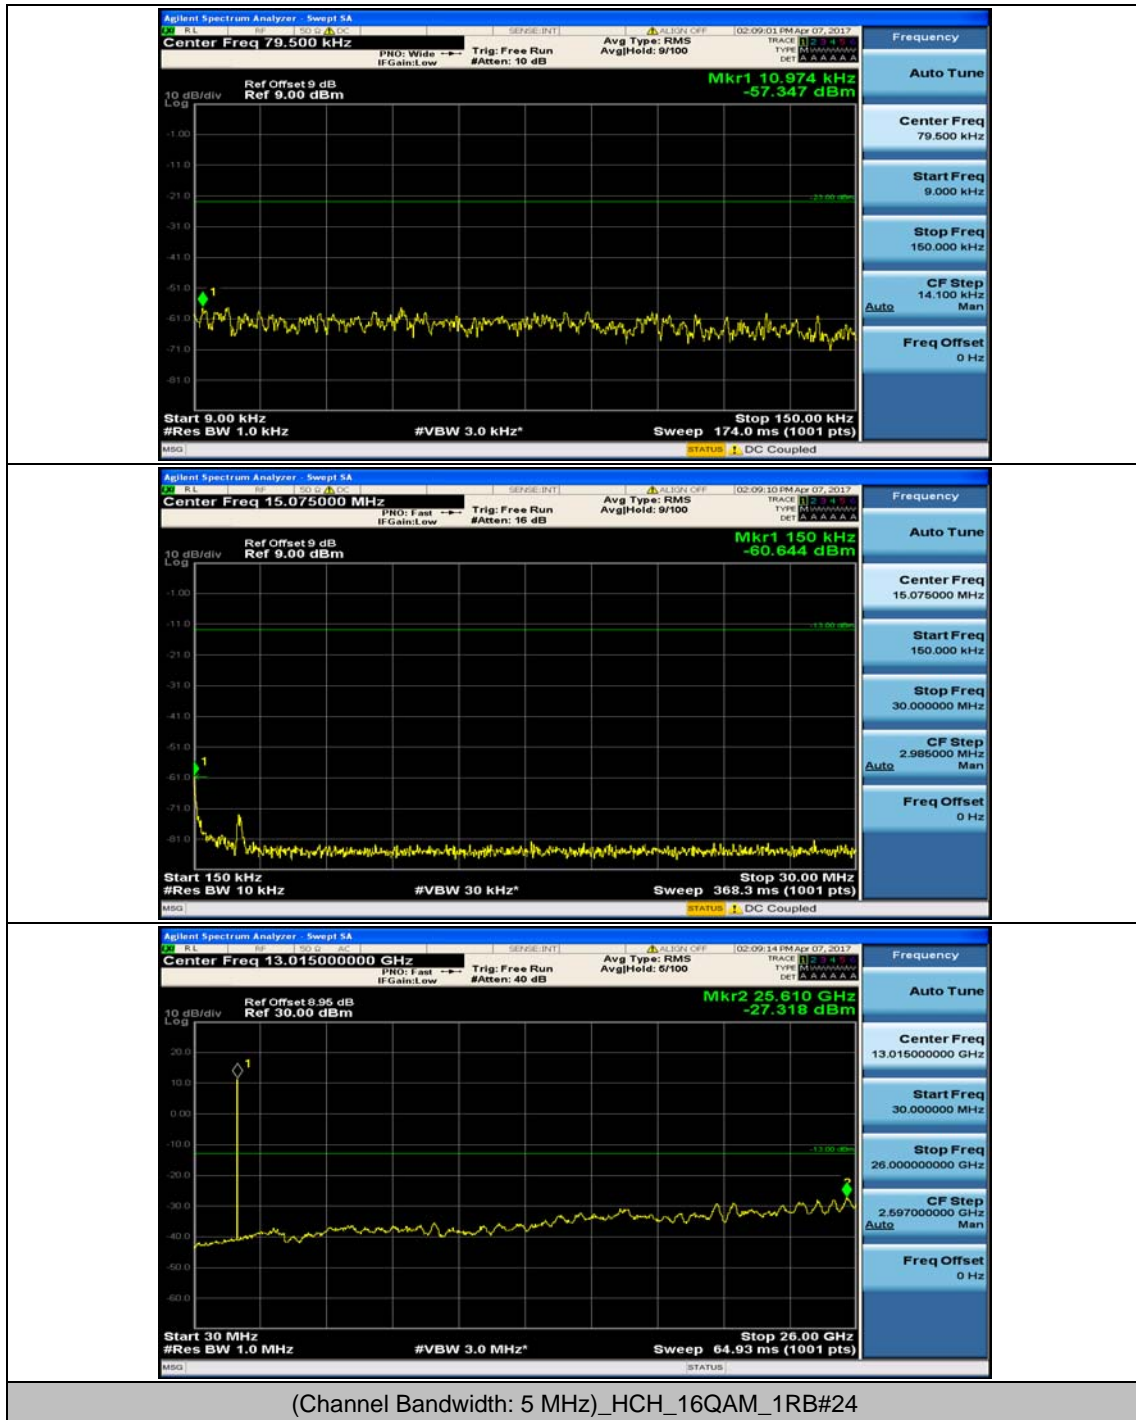

Channel Bandwidth: 5 MHz

(Channel Bandwidth: 5 MHz)_LCH_16QAM_1RB#12

Channel Bandwidth: 10 MHz

Channel Bandwidth: 15 MHz