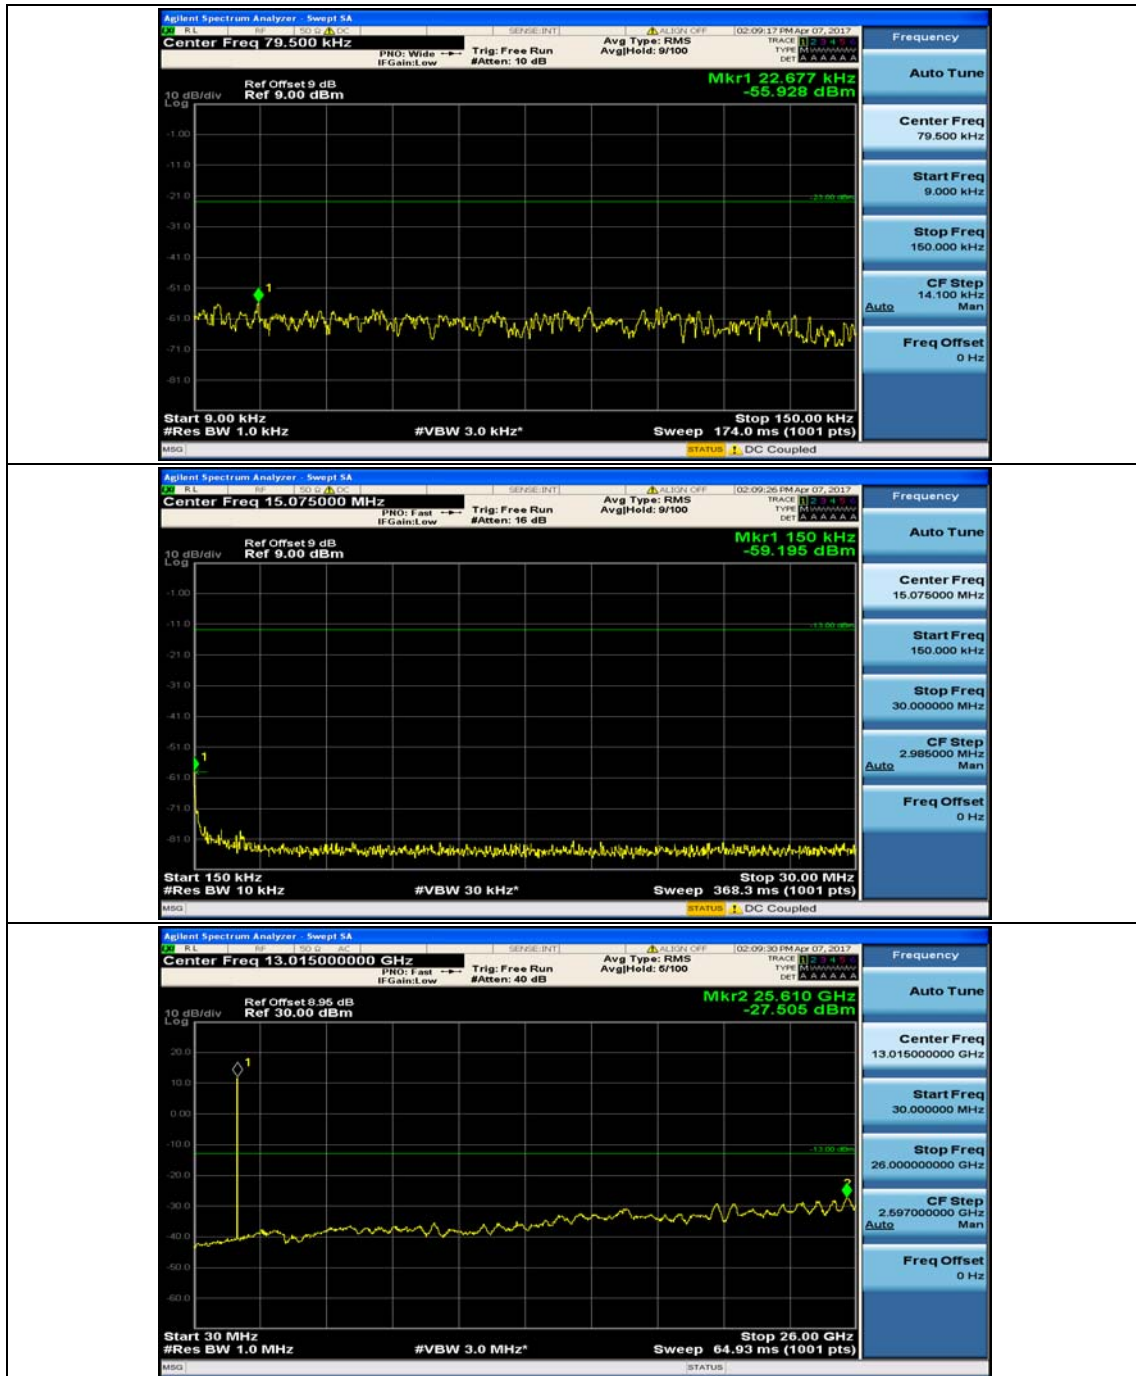

Channel Bandwidth: 5 MHz

(Channel Bandwidth: 5 MHz)_LCH_16QAM_1RB#12

Channel Bandwidth: 10 MHz

Channel Bandwidth: 15 MHz