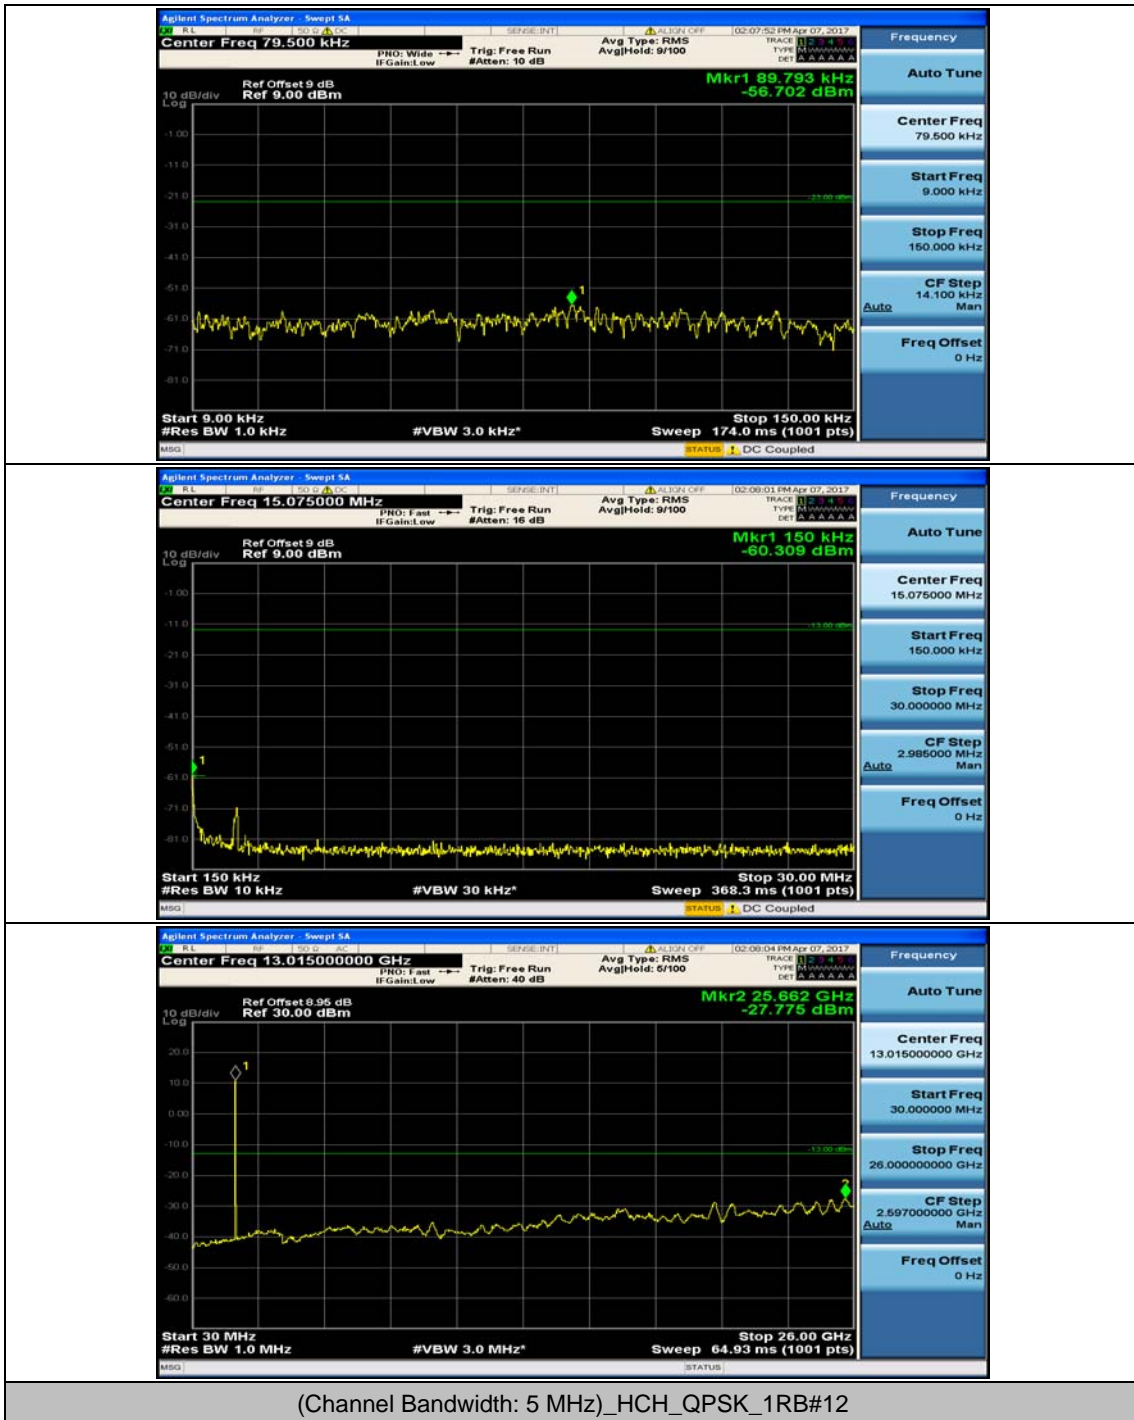

Channel Bandwidth: 5 MHz

(Channel Bandwidth: 5 MHz)_LCH_16QAM_1RB#12

Channel Bandwidth: 10 MHz

Channel Bandwidth: 15 MHz