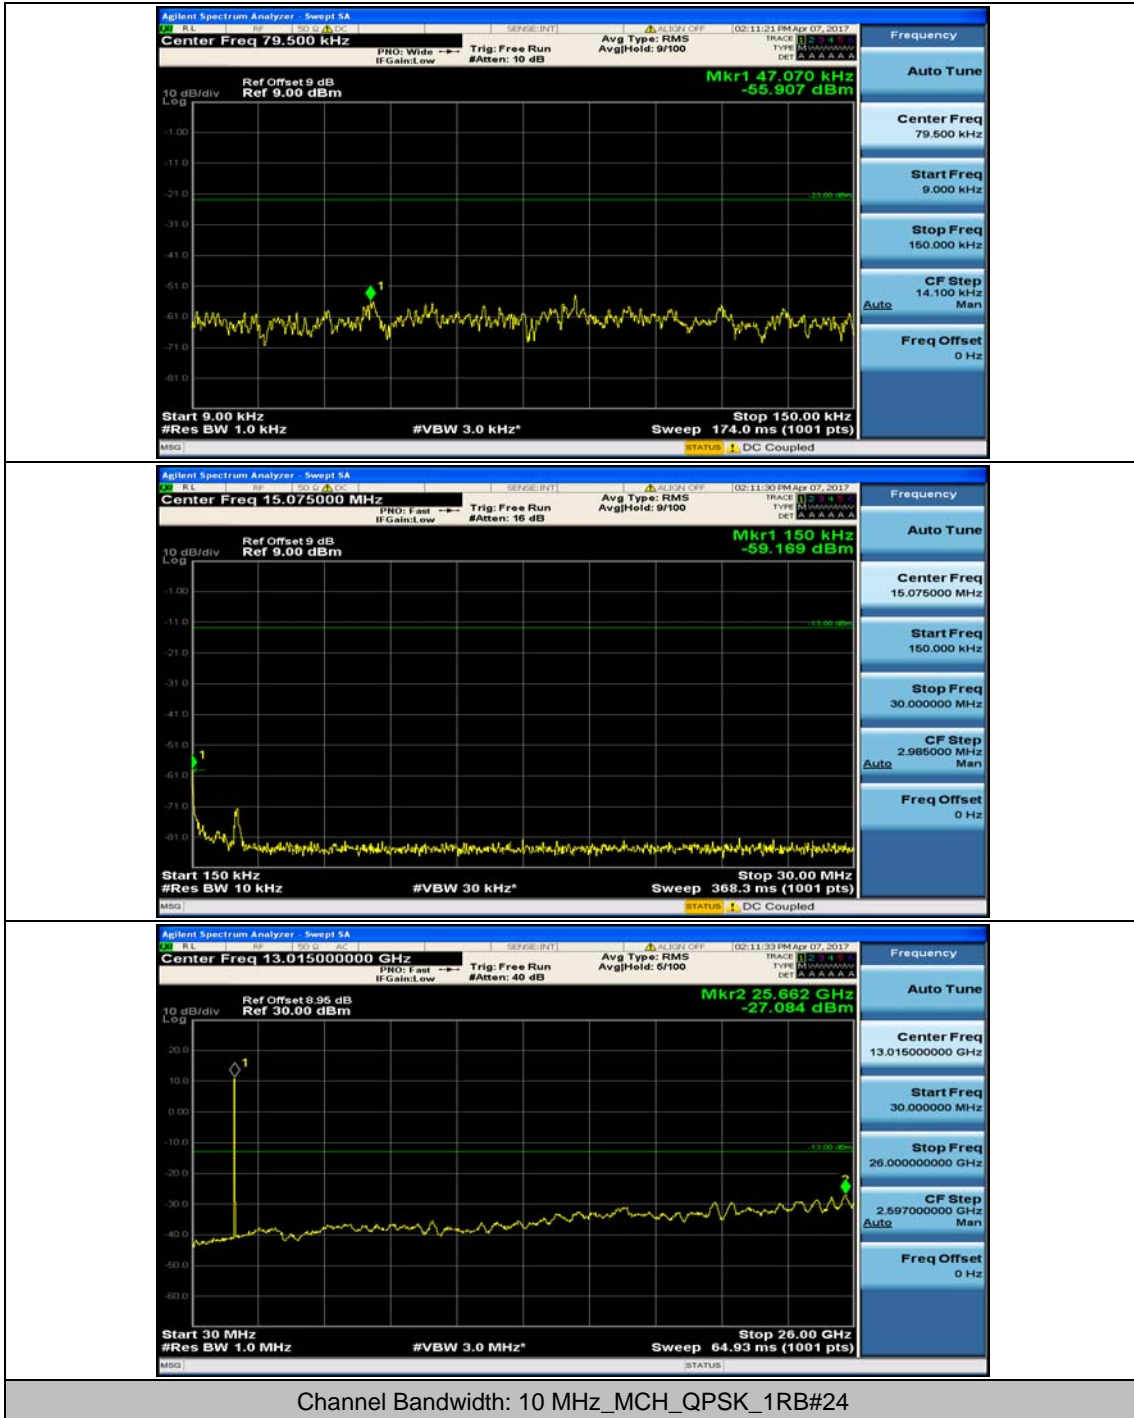

Channel Bandwidth: 5 MHz

(Channel Bandwidth: 5 MHz)_LCH_16QAM_1RB#12

Channel Bandwidth: 10 MHz

Channel Bandwidth: 15 MHz