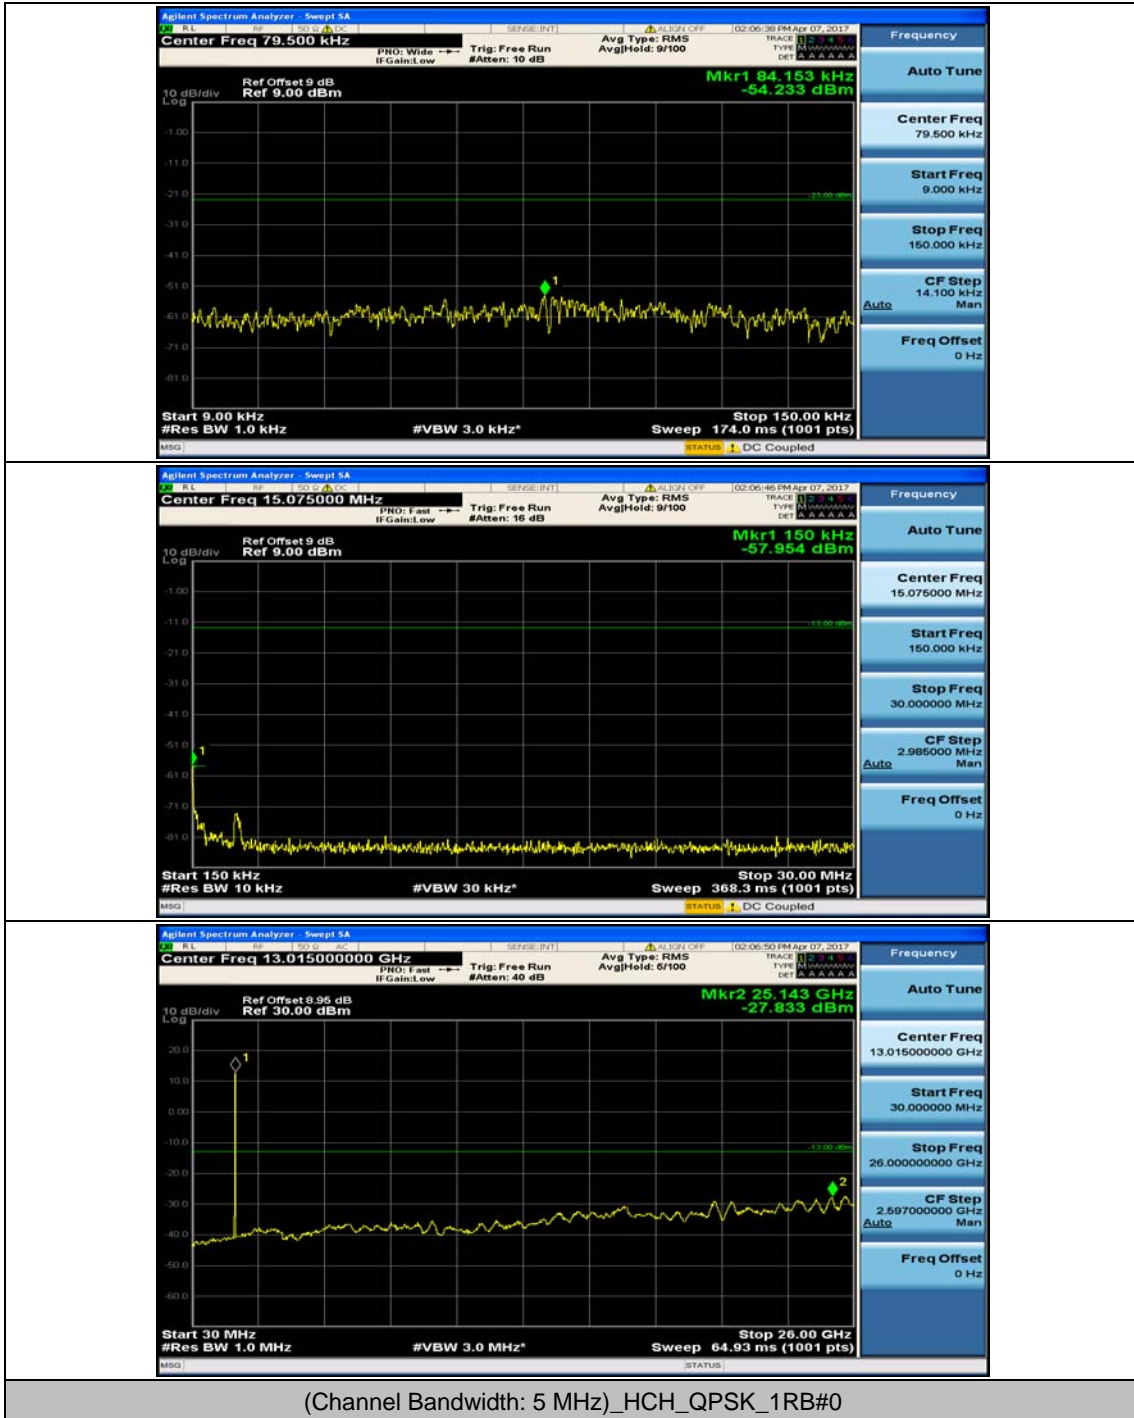

Channel Bandwidth: 5 MHz

(Channel Bandwidth: 5 MHz)_LCH_16QAM_1RB#12

Channel Bandwidth: 10 MHz

Channel Bandwidth: 15 MHz