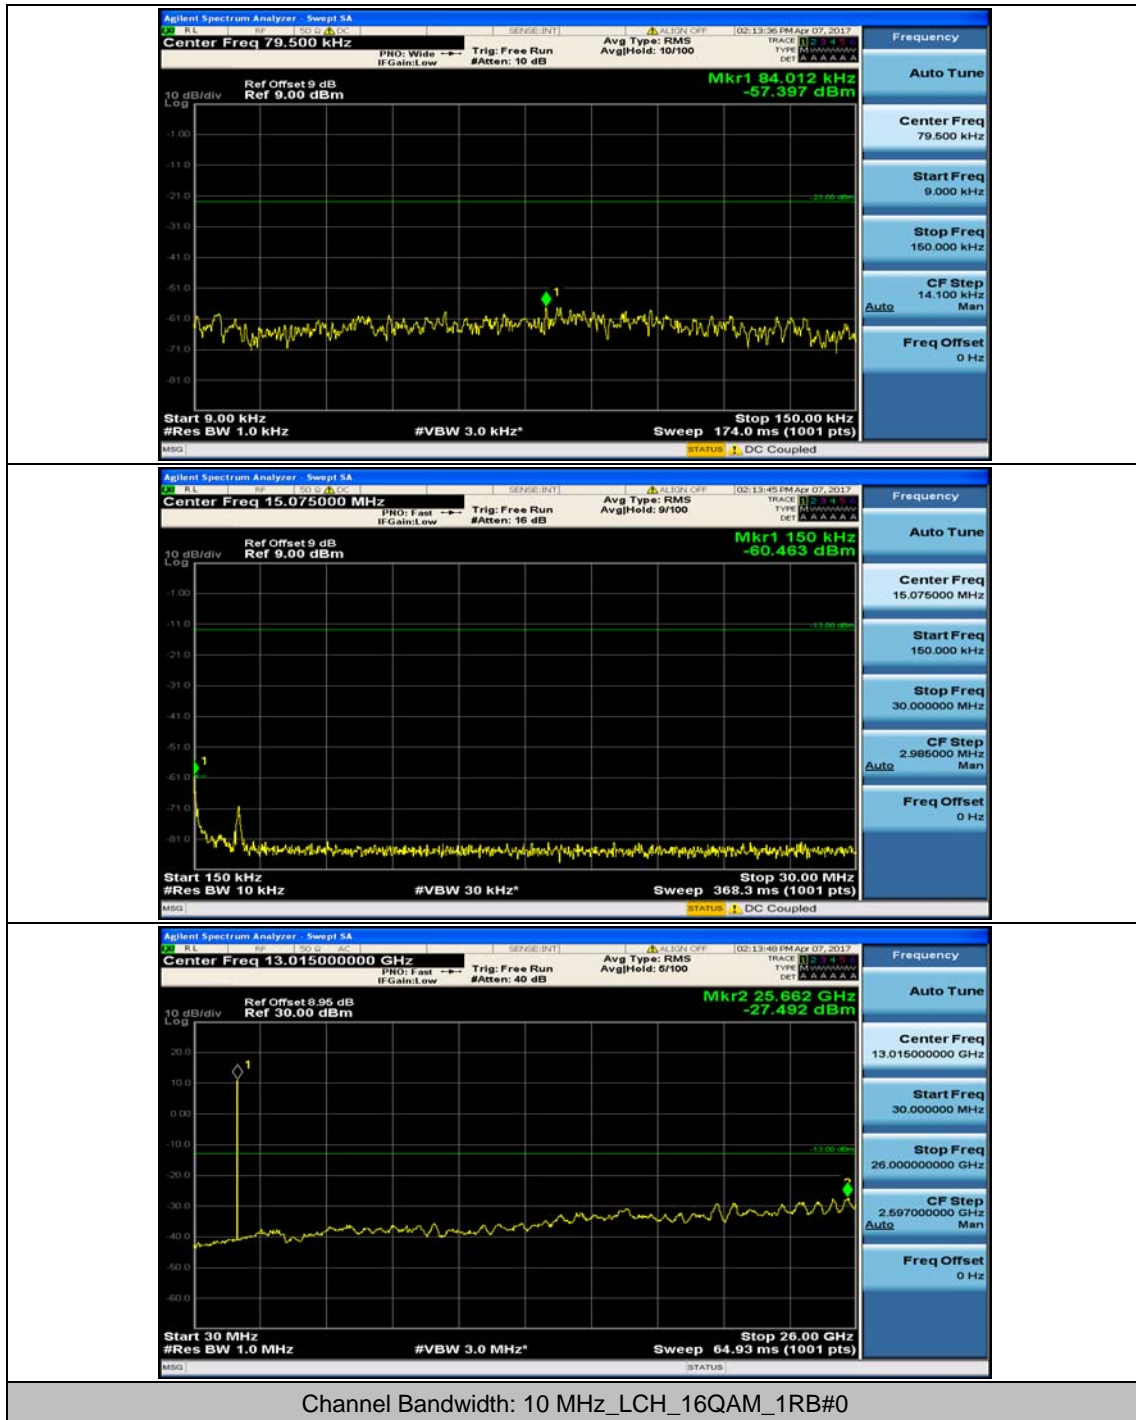

Channel Bandwidth: 5 MHz

(Channel Bandwidth: 5 MHz)_LCH_16QAM_1RB#12

Channel Bandwidth: 10 MHz

Channel Bandwidth: 15 MHz