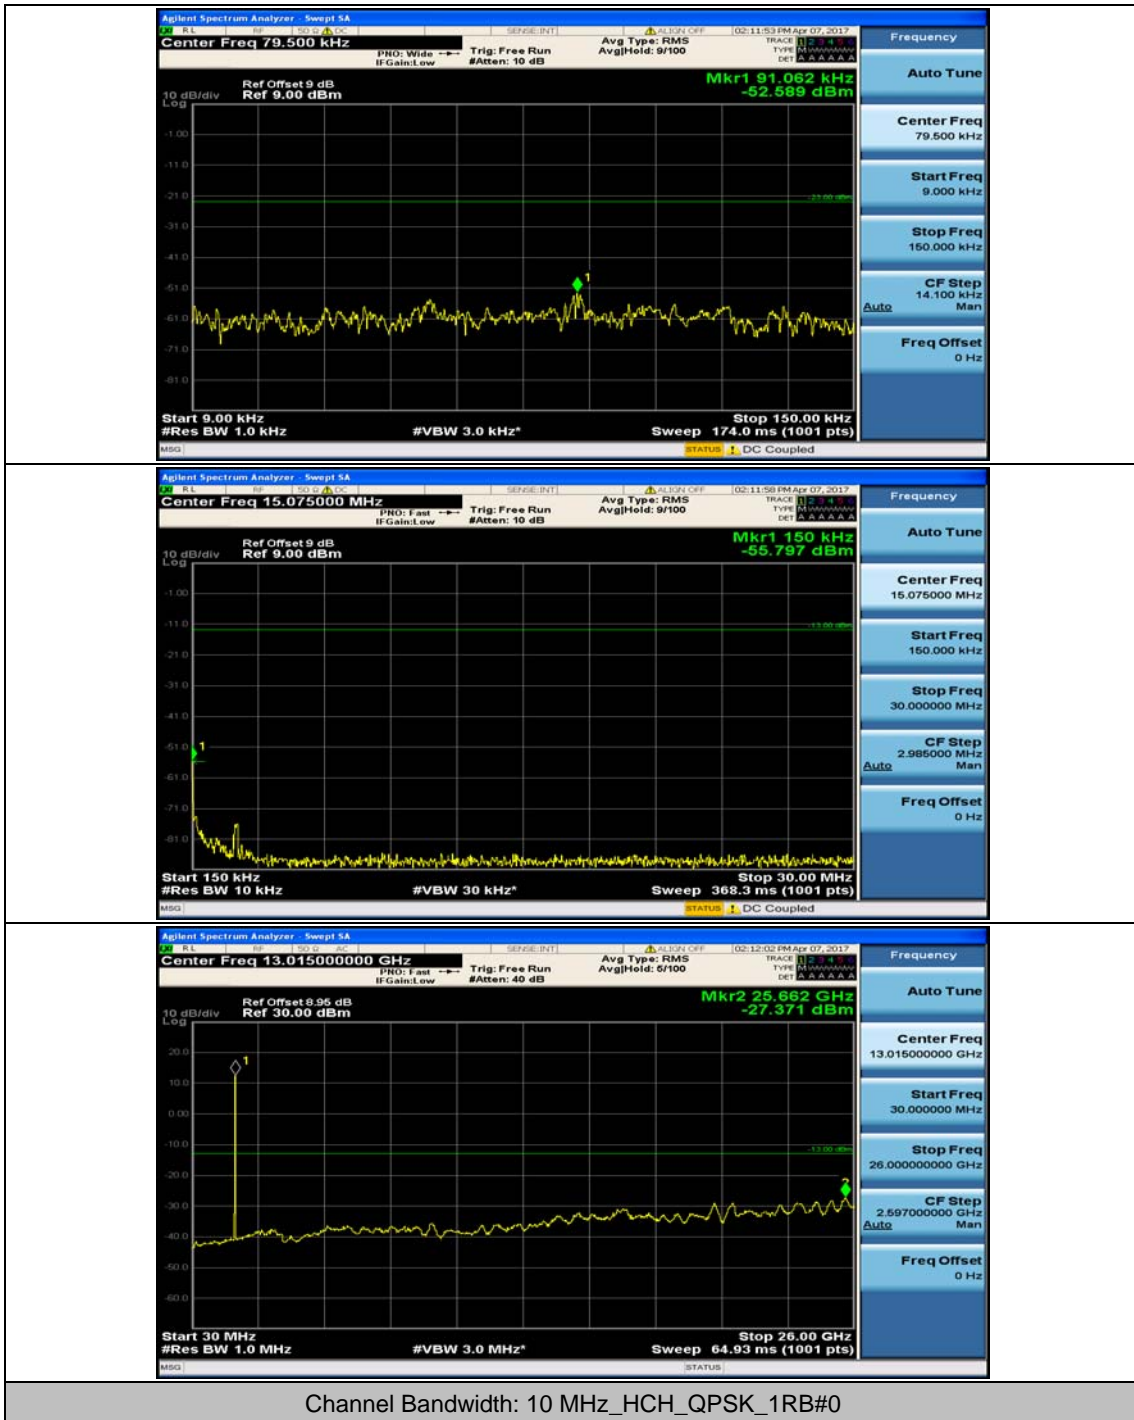

Channel Bandwidth: 5 MHz

(Channel Bandwidth: 5 MHz)_LCH_16QAM_1RB#12

Channel Bandwidth: 10 MHz

Channel Bandwidth: 15 MHz