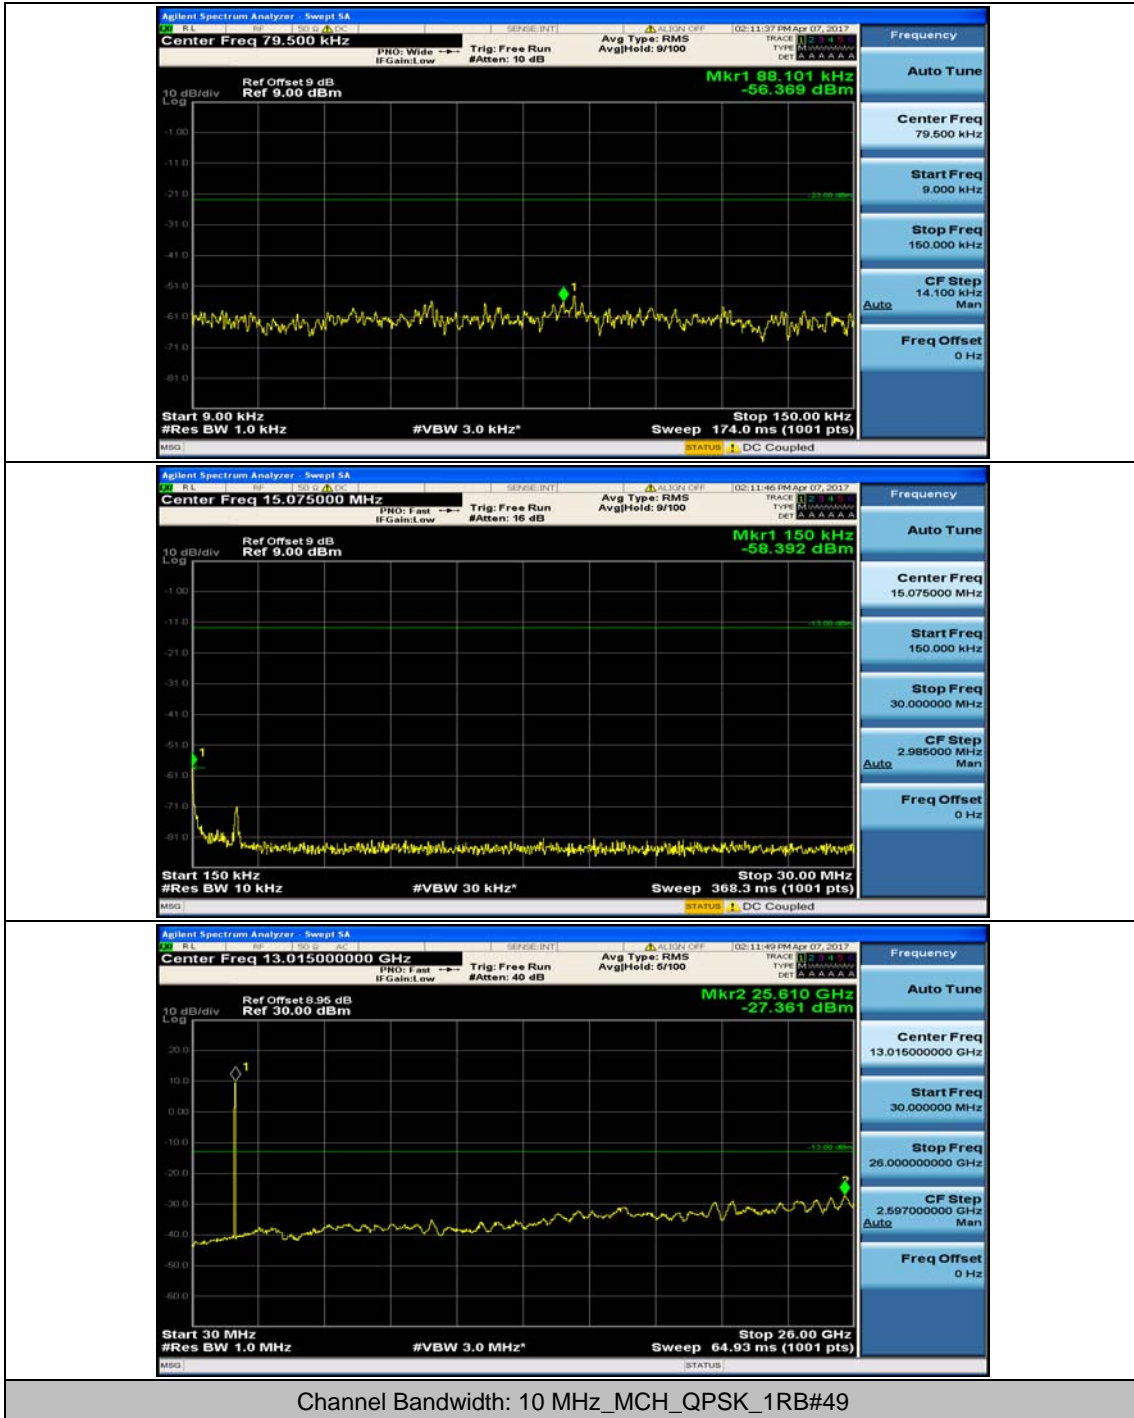

Channel Bandwidth: 5 MHz

(Channel Bandwidth: 5 MHz)_LCH_16QAM_1RB#12

Channel Bandwidth: 10 MHz

Channel Bandwidth: 15 MHz