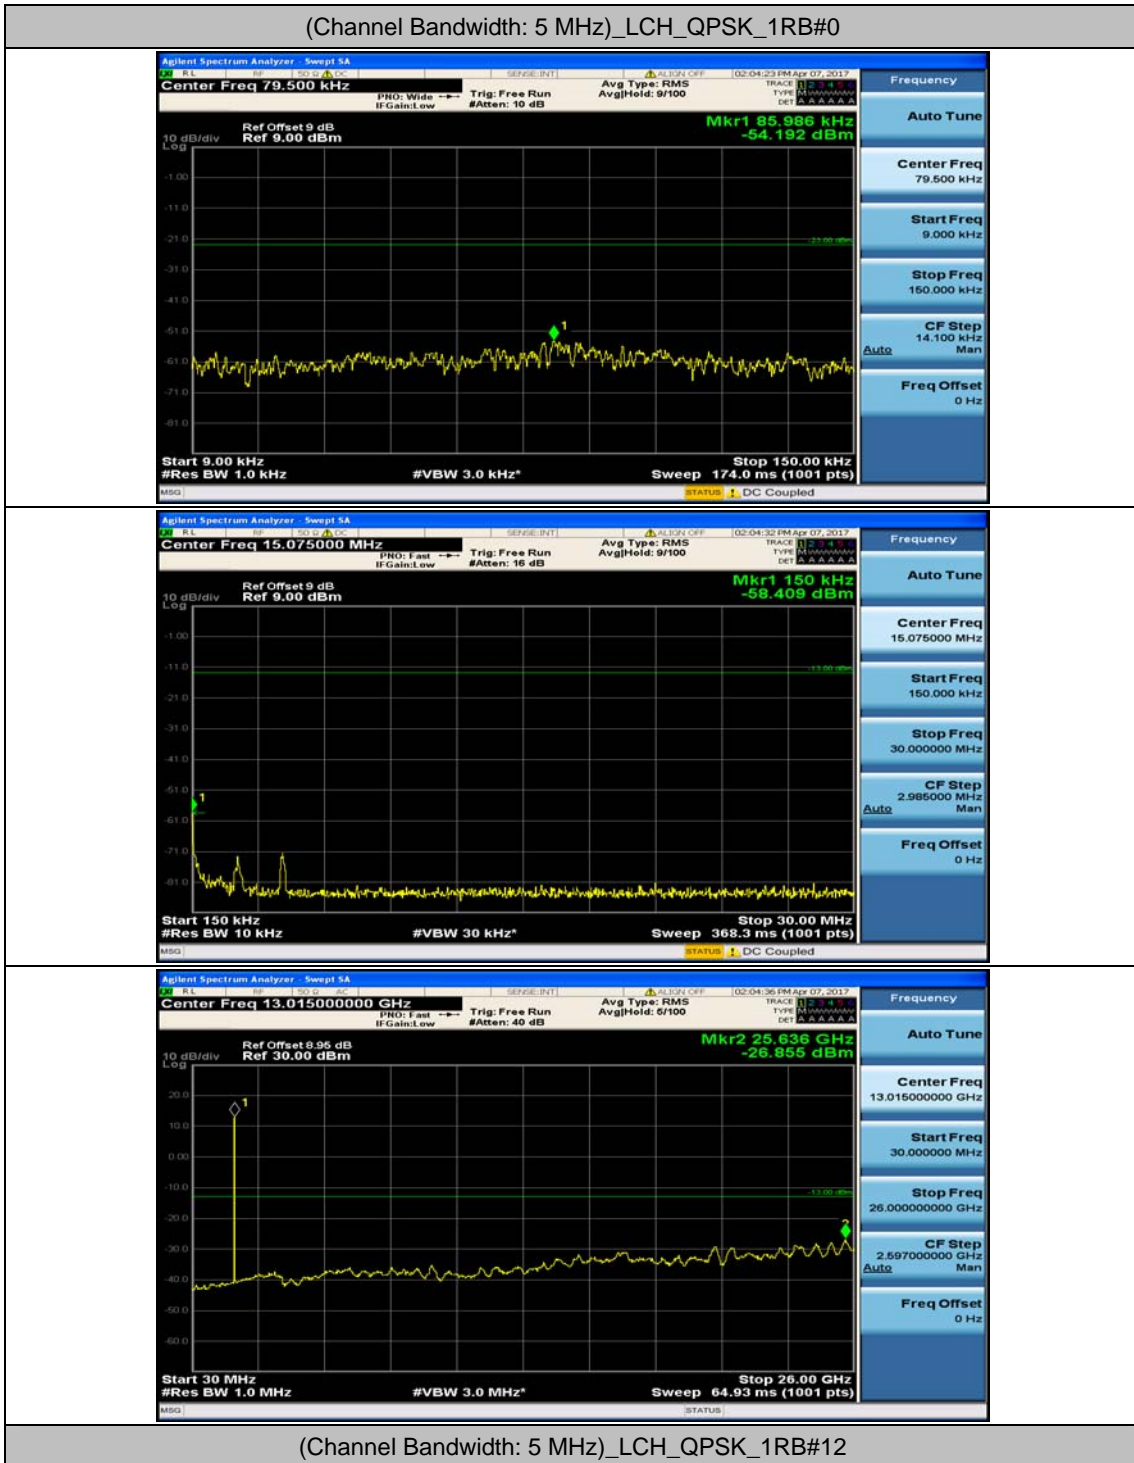

Channel Bandwidth: 5 MHz

(Channel Bandwidth: 5 MHz)_LCH_16QAM_1RB#12

Channel Bandwidth: 10 MHz

Channel Bandwidth: 15 MHz