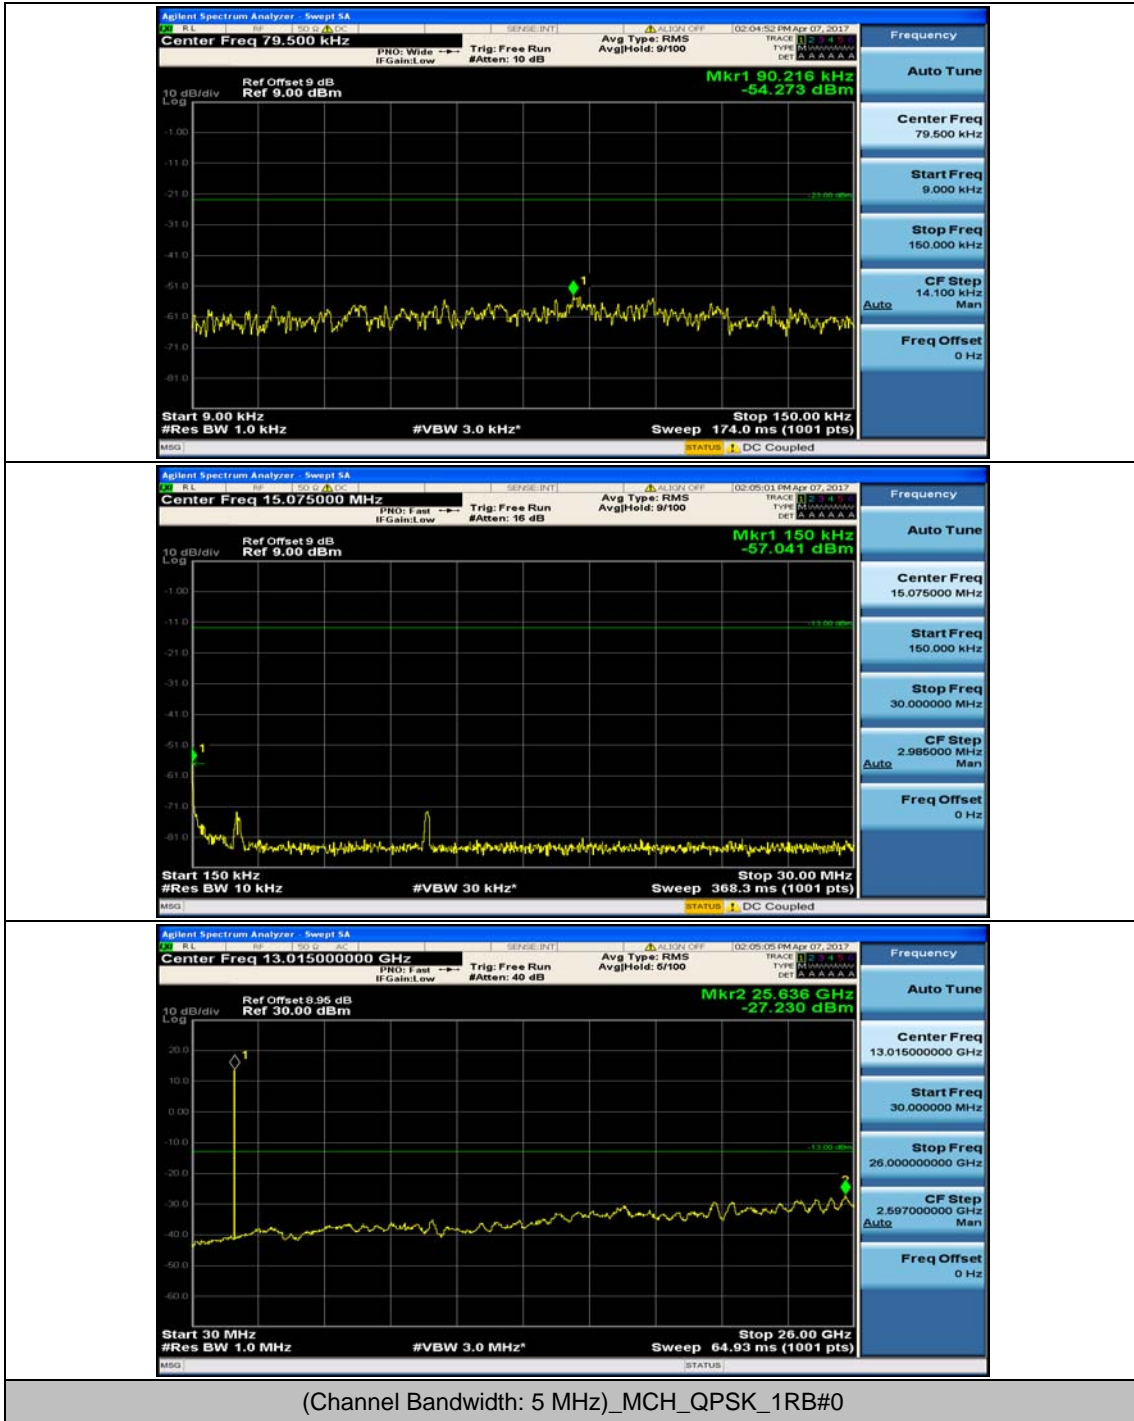

Channel Bandwidth: 5 MHz

(Channel Bandwidth: 5 MHz)_LCH_16QAM_1RB#12

Channel Bandwidth: 10 MHz

Channel Bandwidth: 15 MHz