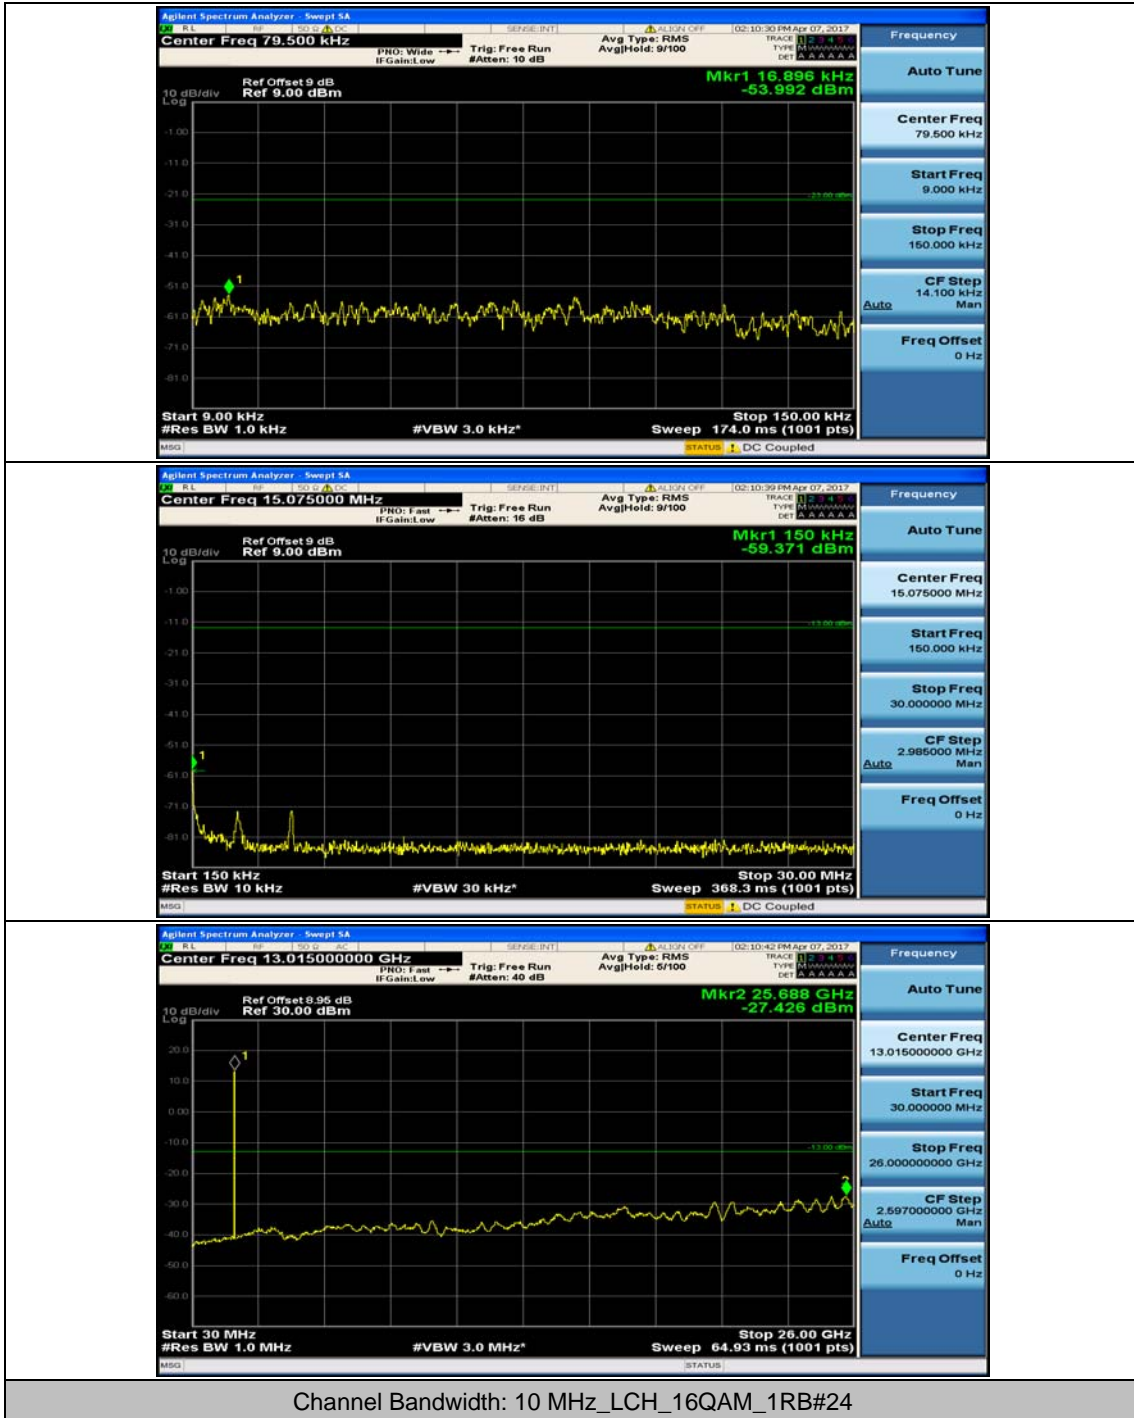

Channel Bandwidth: 5 MHz

(Channel Bandwidth: 5 MHz)_LCH_16QAM_1RB#12

Channel Bandwidth: 10 MHz

Channel Bandwidth: 15 MHz