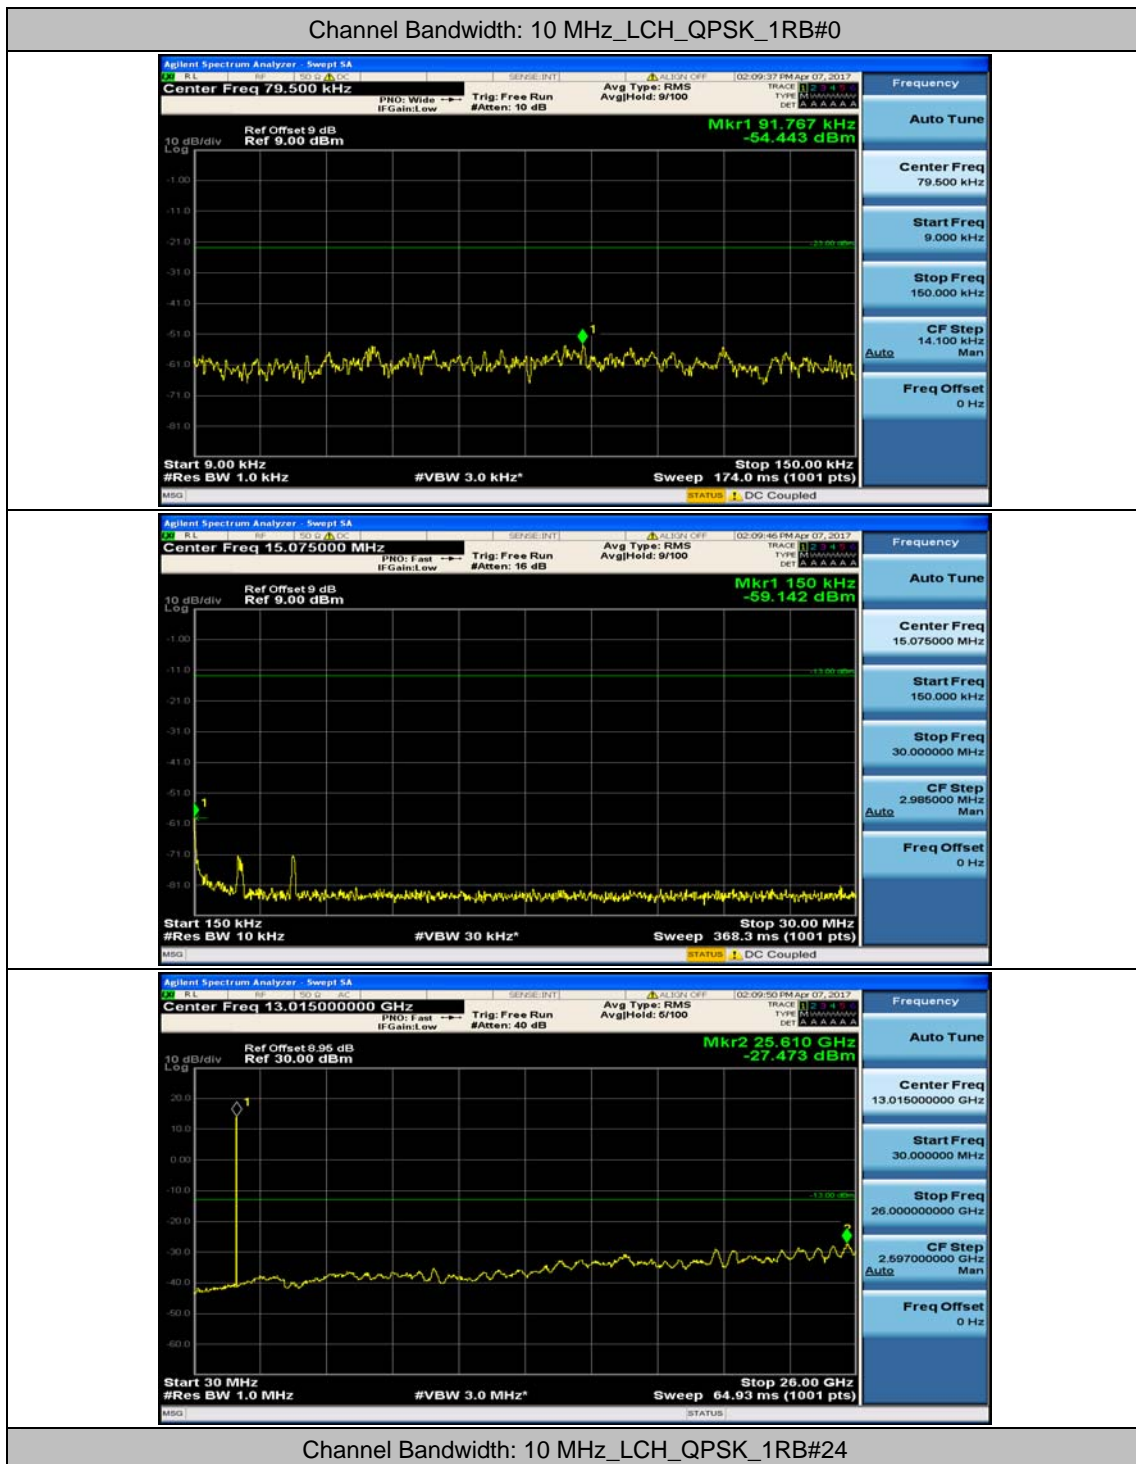

Channel Bandwidth: 5 MHz

(Channel Bandwidth: 5 MHz)_LCH_16QAM_1RB#12

Channel Bandwidth: 10 MHz

Channel Bandwidth: 15 MHz