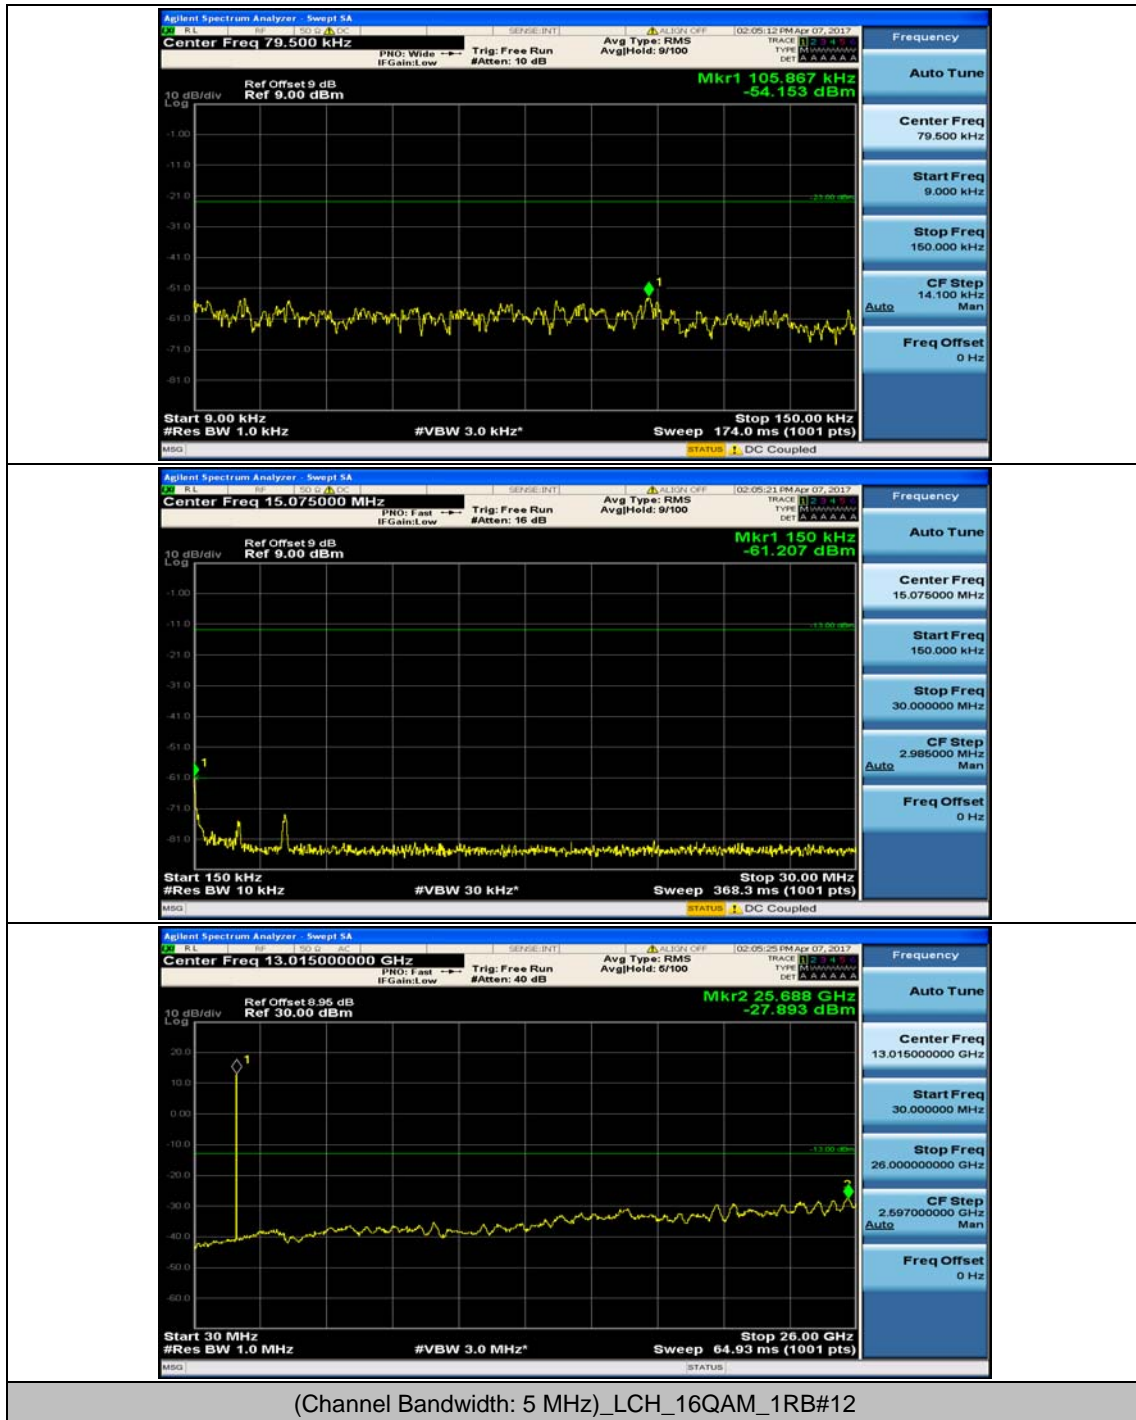

Channel Bandwidth: 5 MHz

(Channel Bandwidth: 5 MHz)_LCH_16QAM_1RB#12

Channel Bandwidth: 10 MHz

Channel Bandwidth: 15 MHz