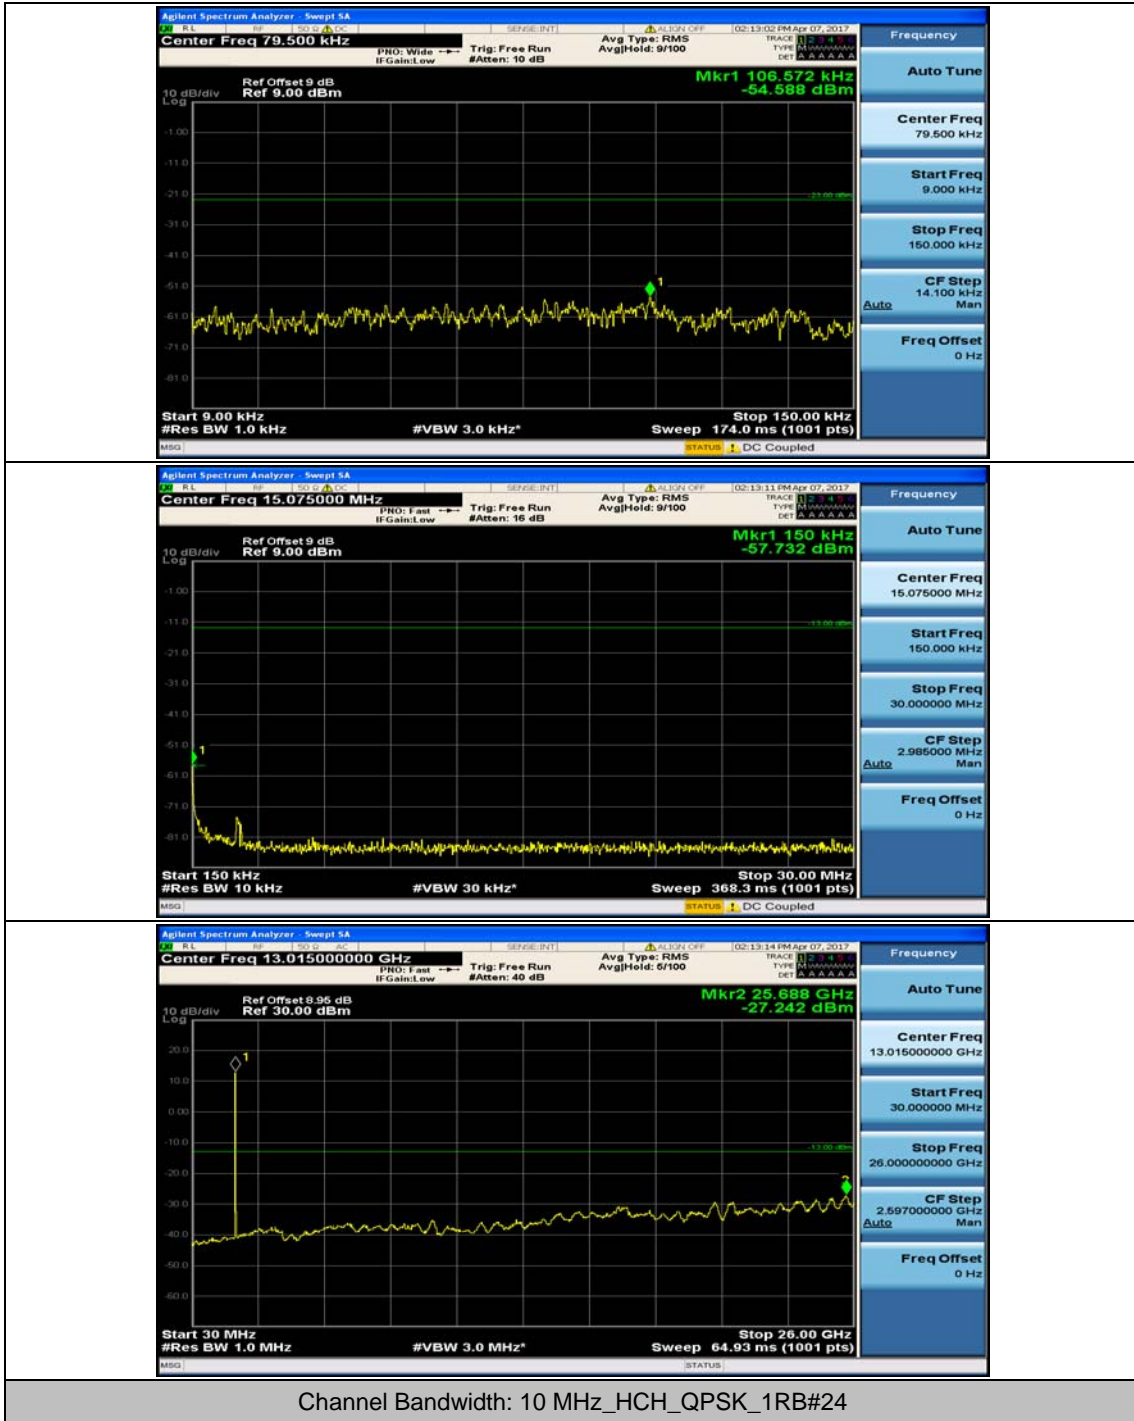

Channel Bandwidth: 5 MHz

(Channel Bandwidth: 5 MHz)_LCH_16QAM_1RB#12

Channel Bandwidth: 10 MHz

Channel Bandwidth: 15 MHz