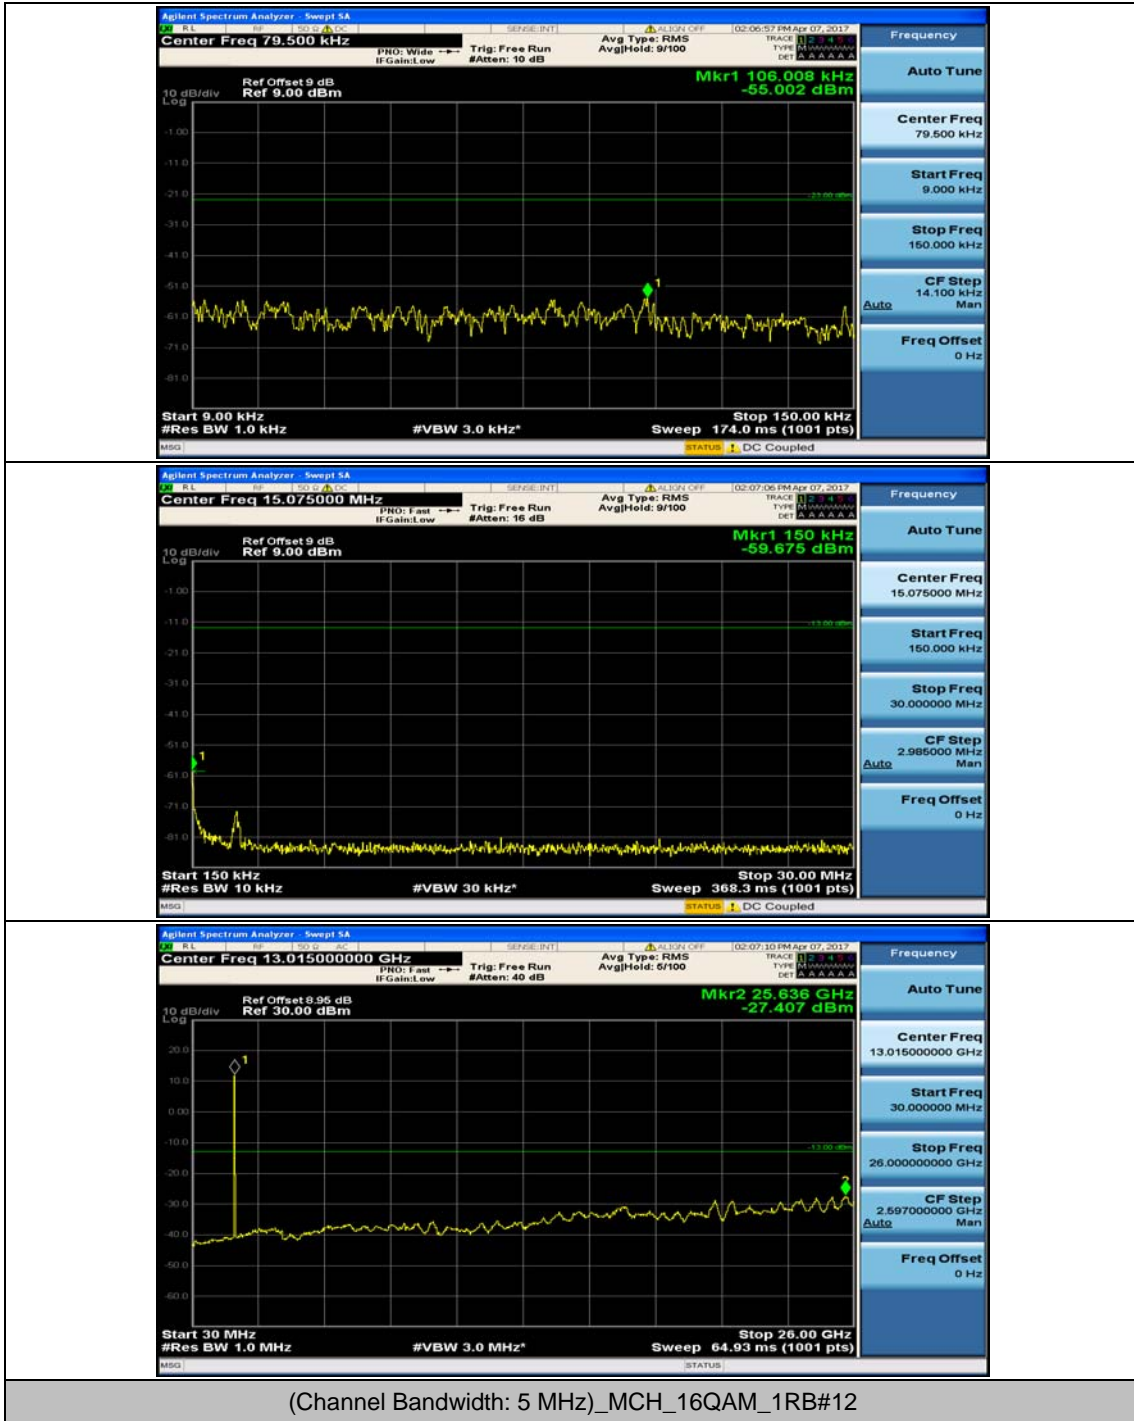

Channel Bandwidth: 5 MHz

(Channel Bandwidth: 5 MHz)_LCH_16QAM_1RB#12

Channel Bandwidth: 10 MHz

Channel Bandwidth: 15 MHz