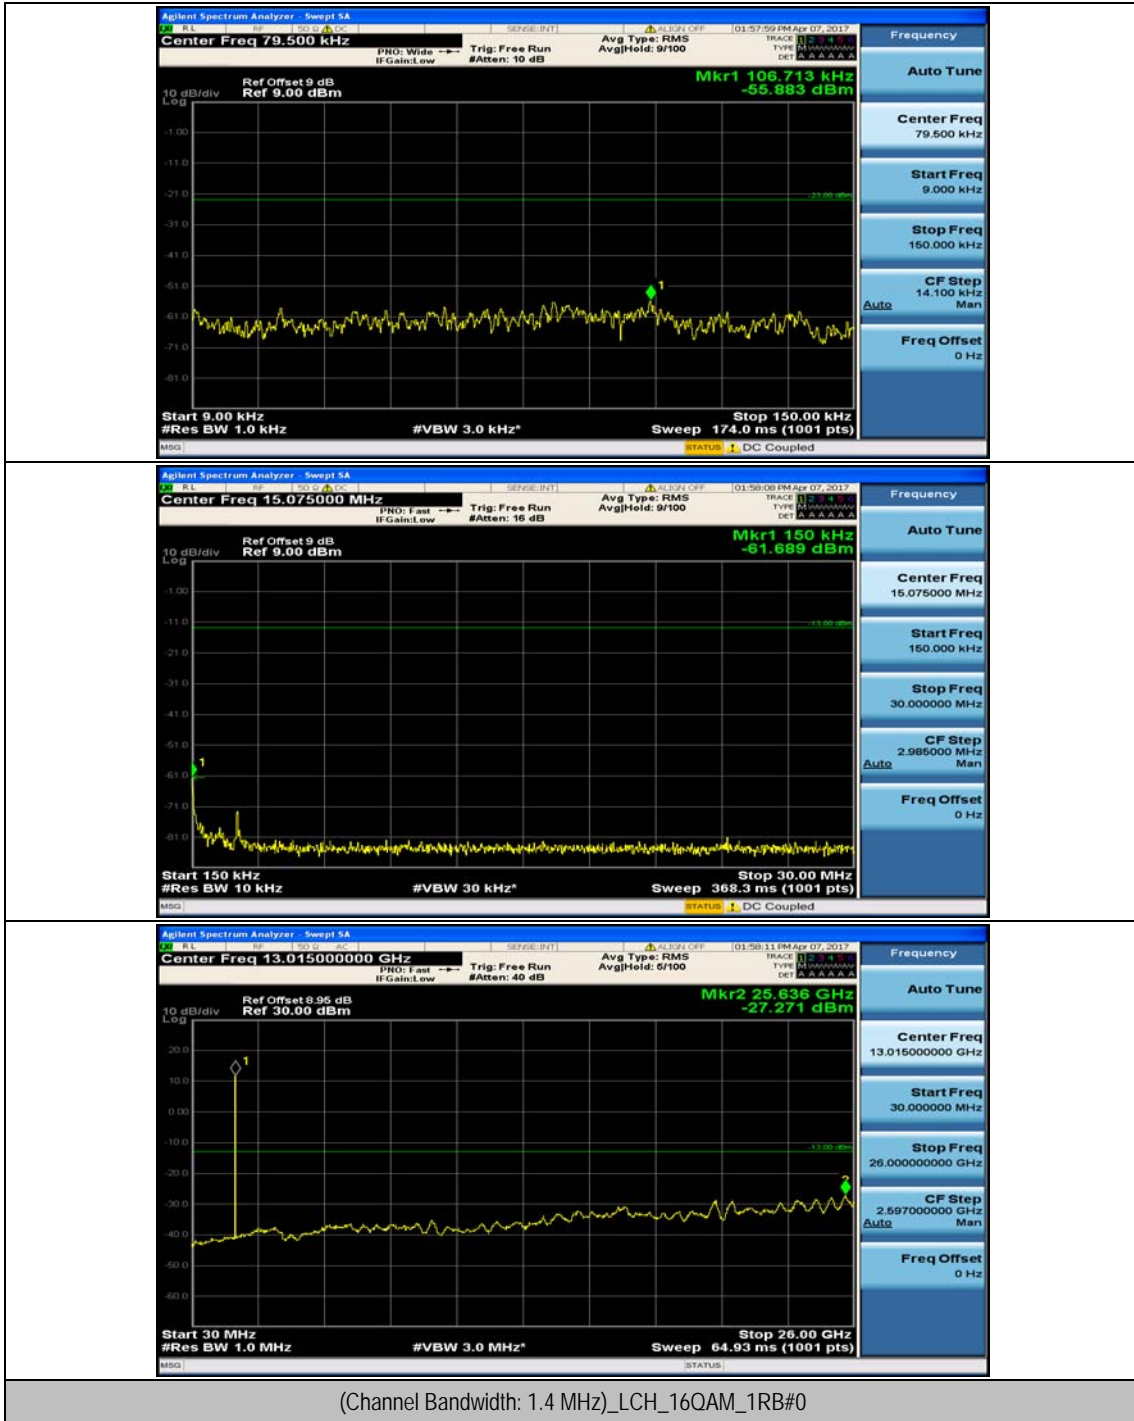

(Channel Bandwidth:20 MHz)_HCH_16QAM_50RB#50

(Channel Bandwidth:20 MHz)_HCH_16QAM_100RB#0

Appendix E: Conducted Spurious Emission

Test Graphs

Channel Bandwidth: 1.4 MHz

(Channel Bandwidth: 1.4 MHz)_MCH_16QAM_1RB#3

Channel Bandwidth: 3 MHz