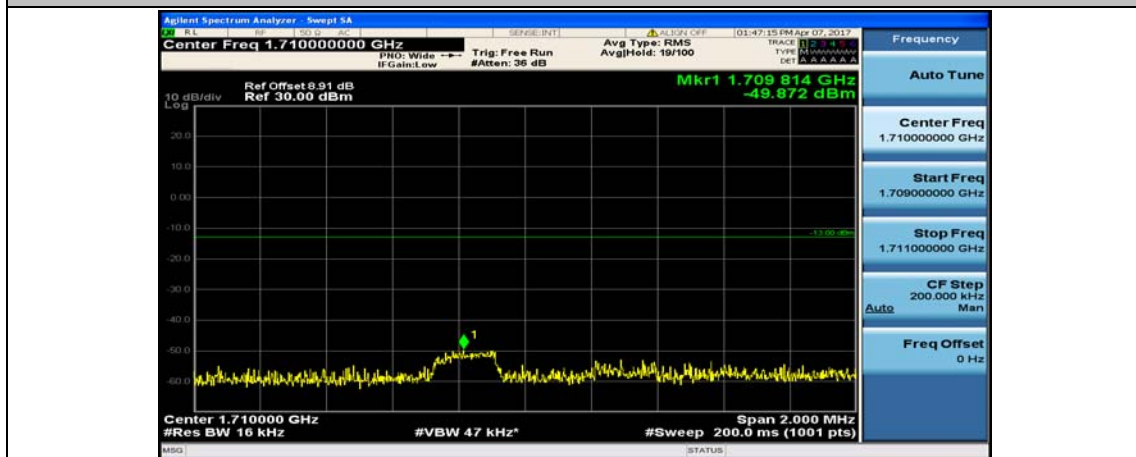

Channel Bandwidth: 10 MHz_HCH_16QAM_25RB#25

Channel Bandwidth: 10 MHz_HCH_16QAM_50RB#0

Channel Bandwidth: 15 MHz

(Channel Bandwidth:15 MHz)_LCH_QPSK_1RB#0

(Channel Bandwidth:15 MHz)_LCH_QPSK_1RB#37

(Channel Bandwidth:15 MHz)_LCH_QPSK_1RB#74