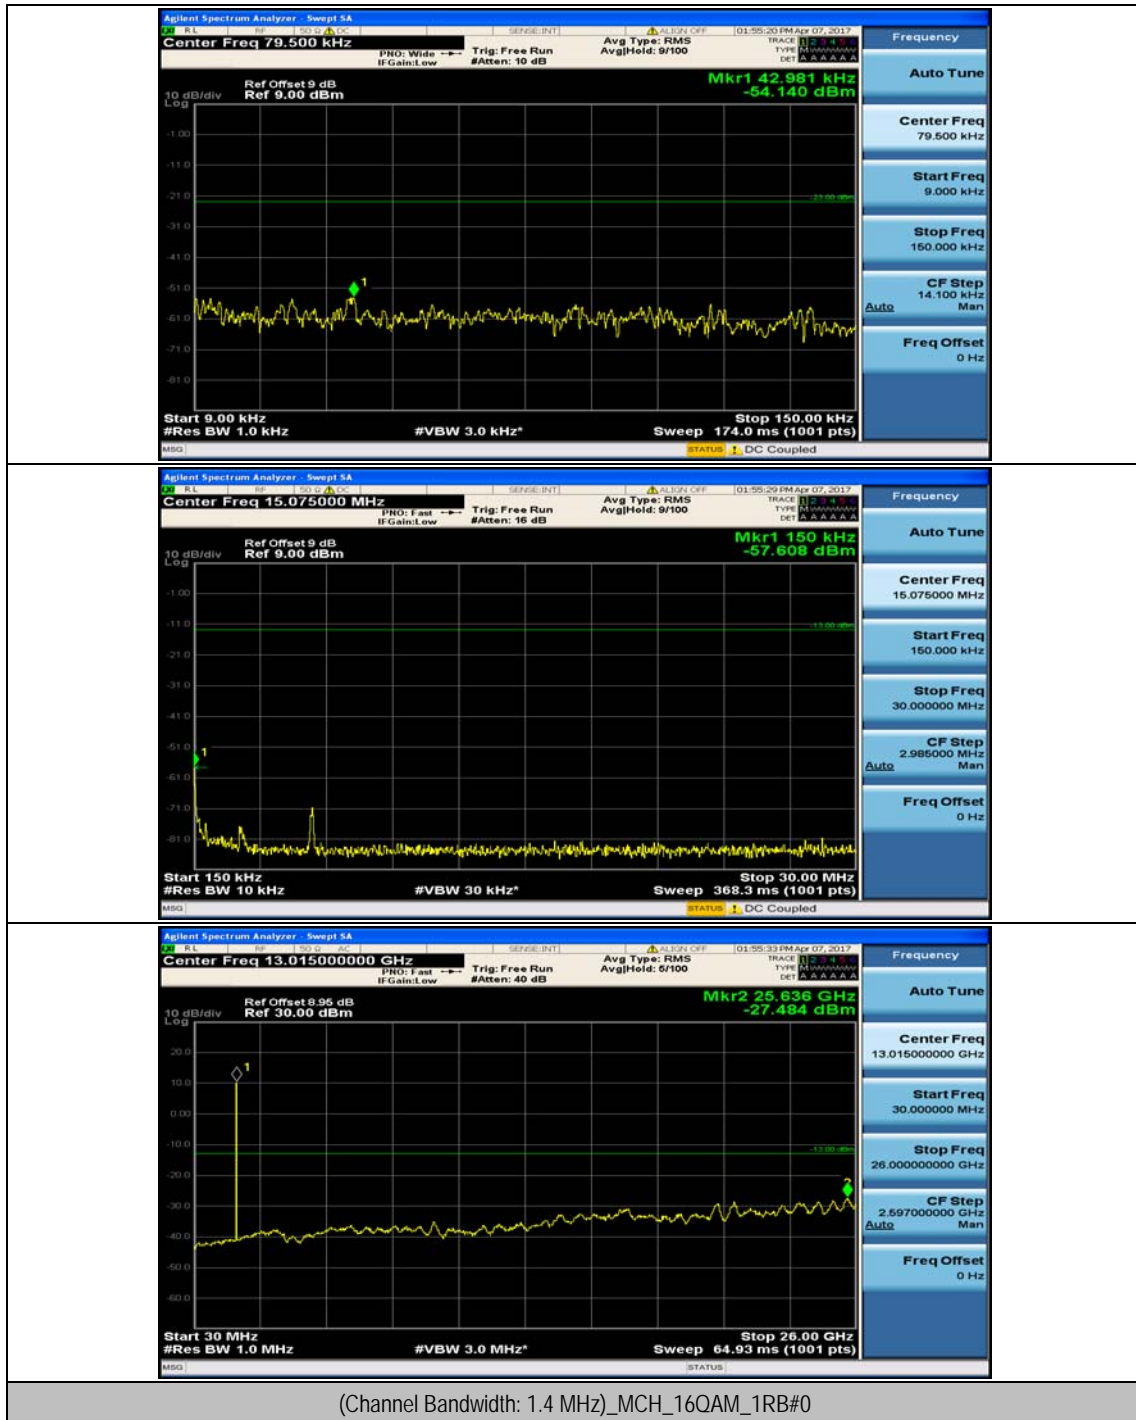

(Channel Bandwidth:20 MHz)_HCH_16QAM_50RB#50

(Channel Bandwidth:20 MHz)_HCH_16QAM_100RB#0

Appendix E: Conducted Spurious Emission

Test Graphs

Channel Bandwidth: 1.4 MHz

(Channel Bandwidth: 1.4 MHz)_MCH_16QAM_1RB#3

Channel Bandwidth: 3 MHz