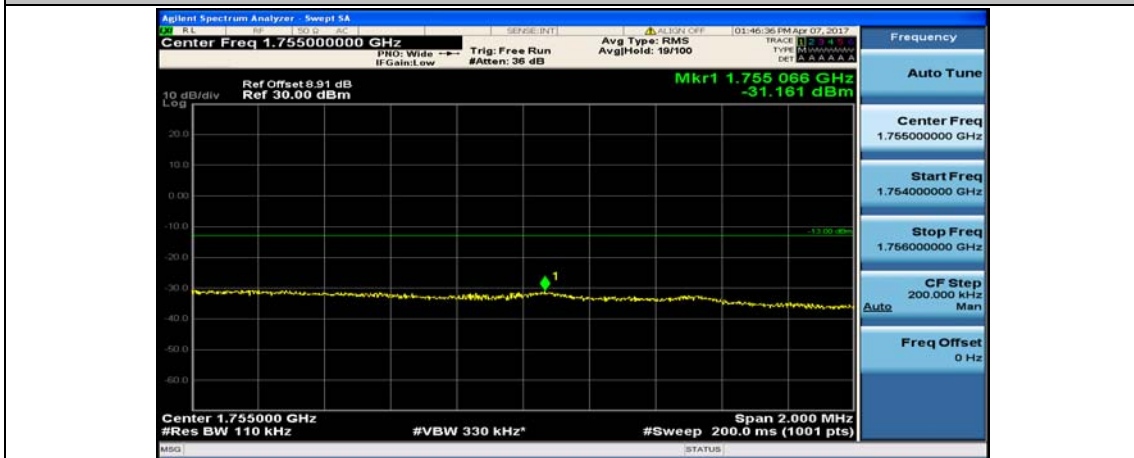

Channel Bandwidth: 10 MHz_HCH_16QAM_1RB#0

Channel Bandwidth: 10 MHz_HCH_16QAM_1RB#24

Channel Bandwidth: 10 MHz_HCH_16QAM_1RB#49

Channel Bandwidth: 10 MHz_HCH_16QAM_25RB#0

Channel Bandwidth: 10 MHz_HCH_16QAM_25RB#12

Channel Bandwidth: 10 MHz_HCH_16QAM_25RB#25

Channel Bandwidth: 10 MHz_HCH_16QAM_50RB#0

Channel Bandwidth: 15 MHz

(Channel Bandwidth:15 MHz)_LCH_QPSK_1RB#0

(Channel Bandwidth:15 MHz)_LCH_QPSK_1RB#37

(Channel Bandwidth:15 MHz)_LCH_QPSK_1RB#74