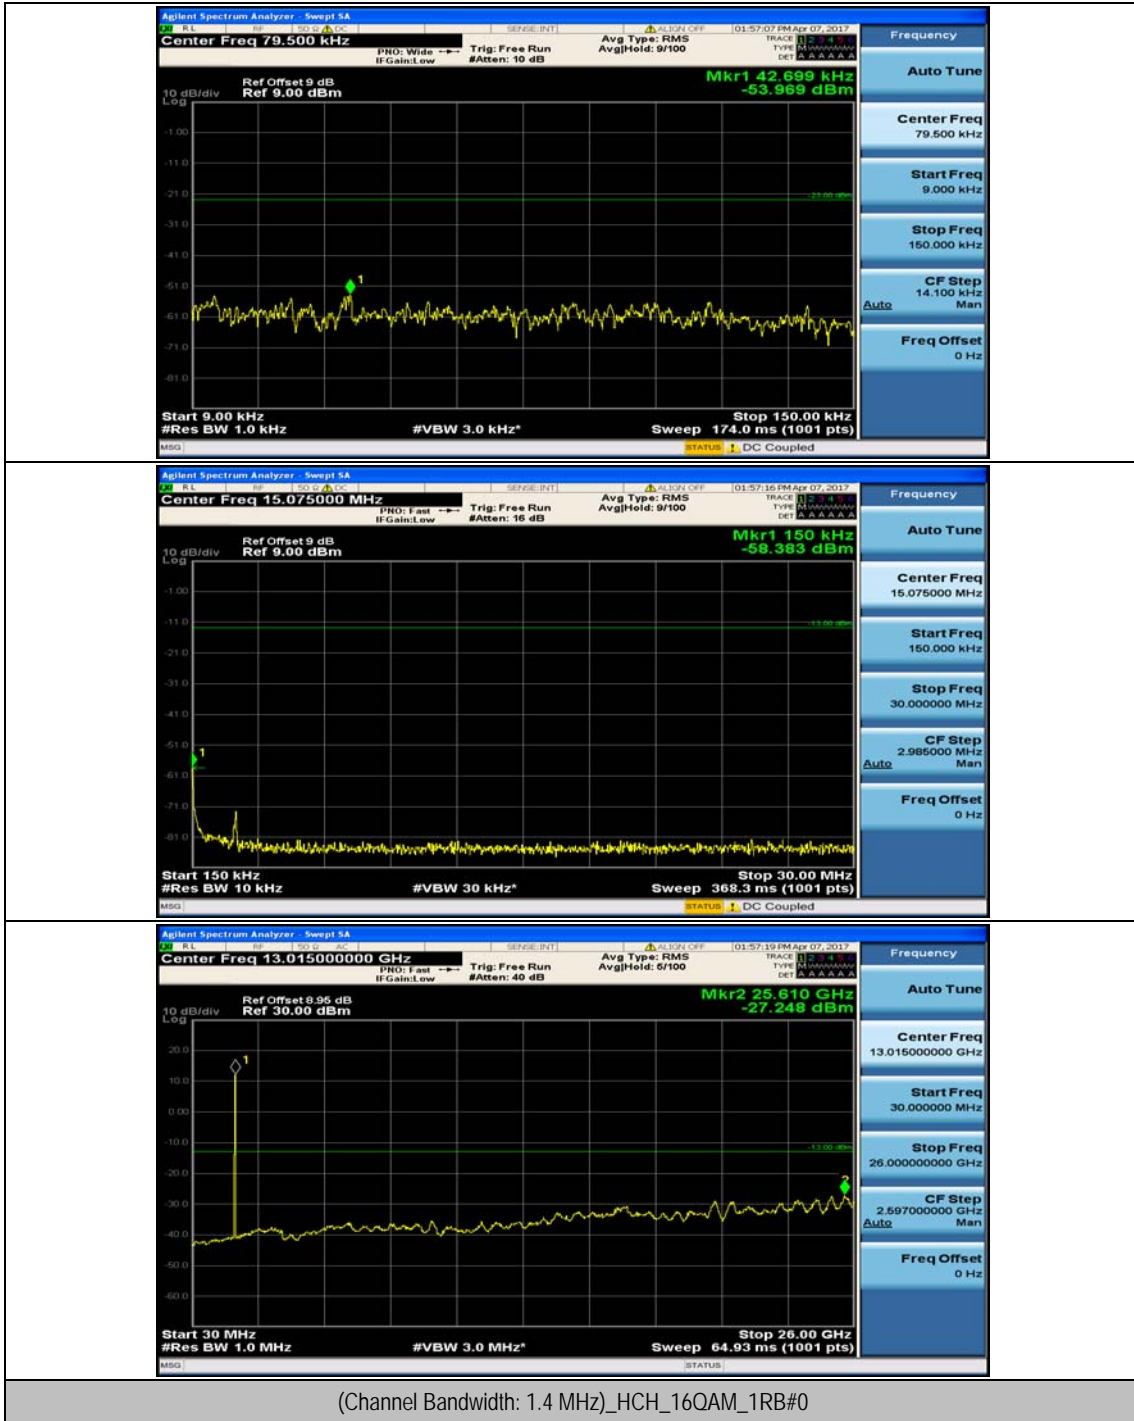

(Channel Bandwidth:20 MHz)_HCH_16QAM_50RB#50

(Channel Bandwidth:20 MHz)_HCH_16QAM_100RB#0

Appendix E: Conducted Spurious Emission

Test Graphs

Channel Bandwidth: 1.4 MHz

(Channel Bandwidth: 1.4 MHz)_MCH_16QAM_1RB#3

Channel Bandwidth: 3 MHz