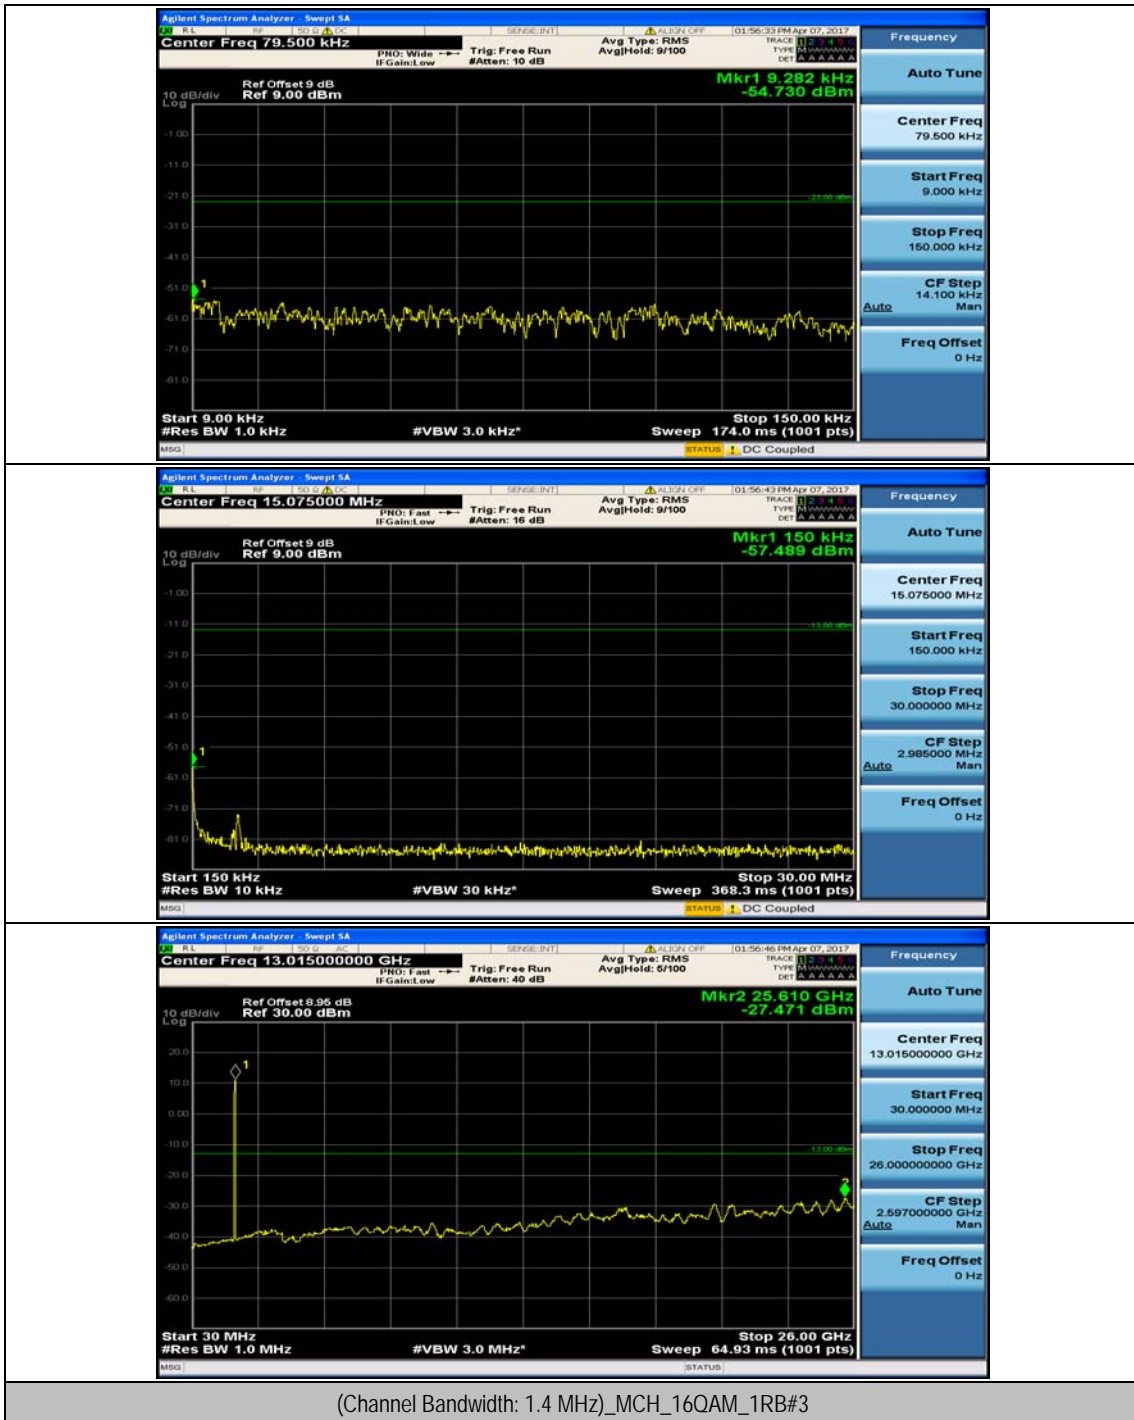

(Channel Bandwidth:20 MHz)_HCH_16QAM_50RB#50

(Channel Bandwidth:20 MHz)_HCH_16QAM_100RB#0

Appendix E: Conducted Spurious Emission

Test Graphs

Channel Bandwidth: 1.4 MHz

(Channel Bandwidth: 1.4 MHz)_MCH_16QAM_1RB#3

Channel Bandwidth: 3 MHz