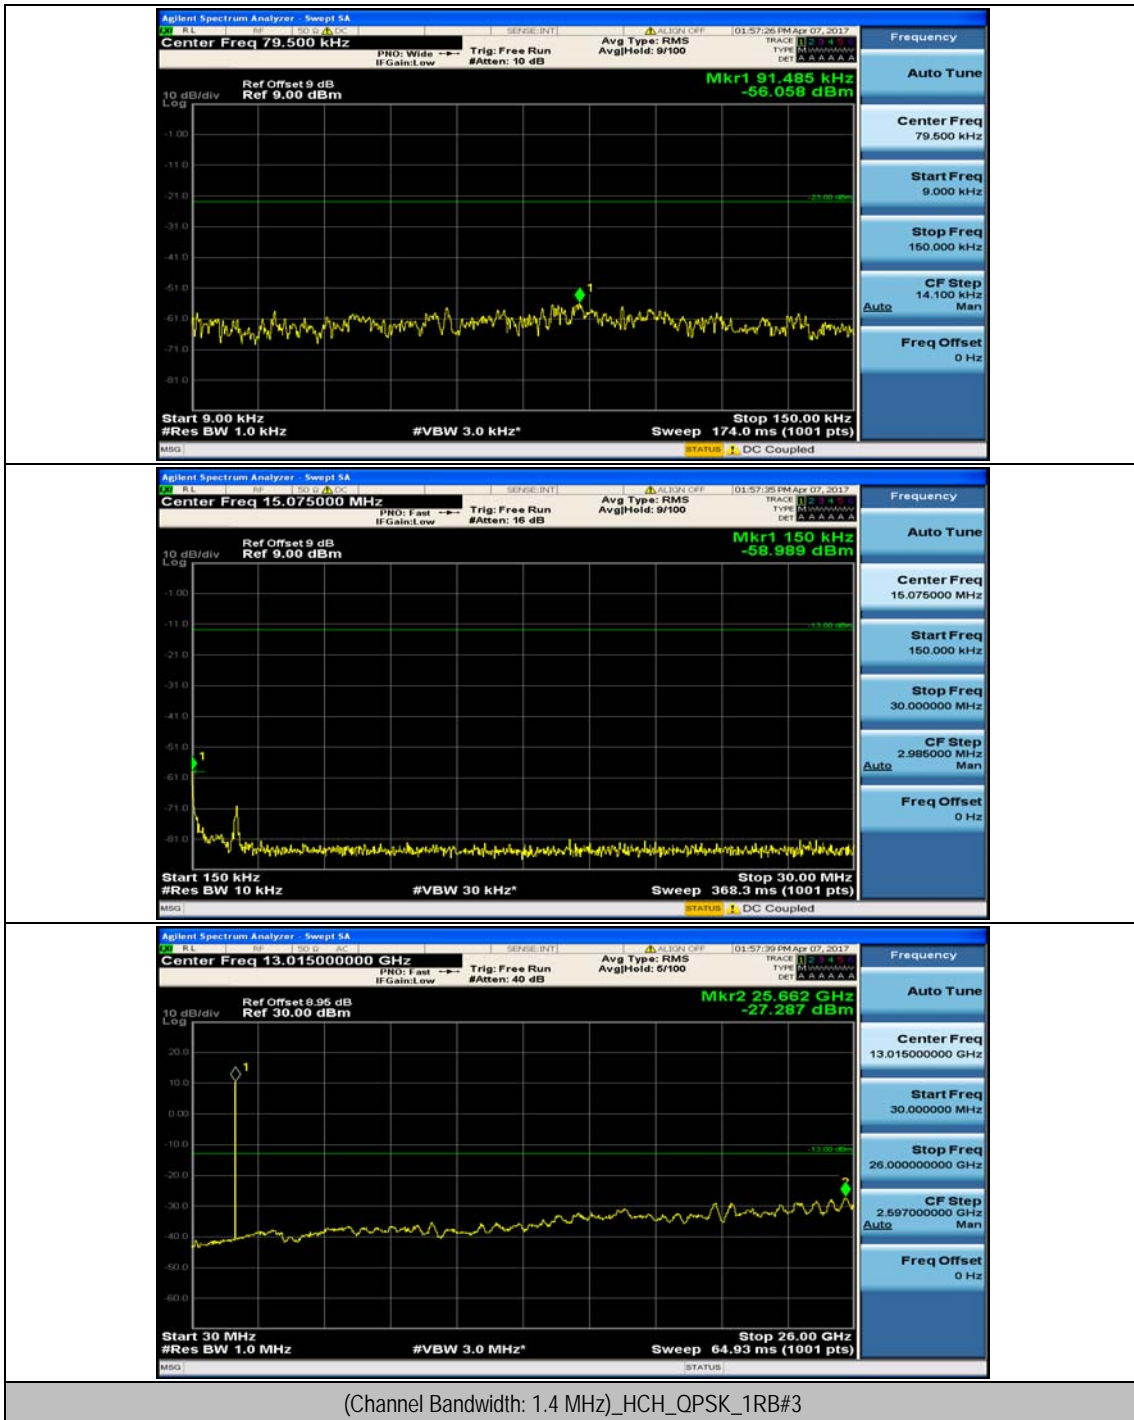

(Channel Bandwidth:20 MHz)_HCH_16QAM_50RB#50

(Channel Bandwidth:20 MHz)_HCH_16QAM_100RB#0

Appendix E: Conducted Spurious Emission

Test Graphs

Channel Bandwidth: 1.4 MHz

(Channel Bandwidth: 1.4 MHz)_MCH_16QAM_1RB#3

Channel Bandwidth: 3 MHz