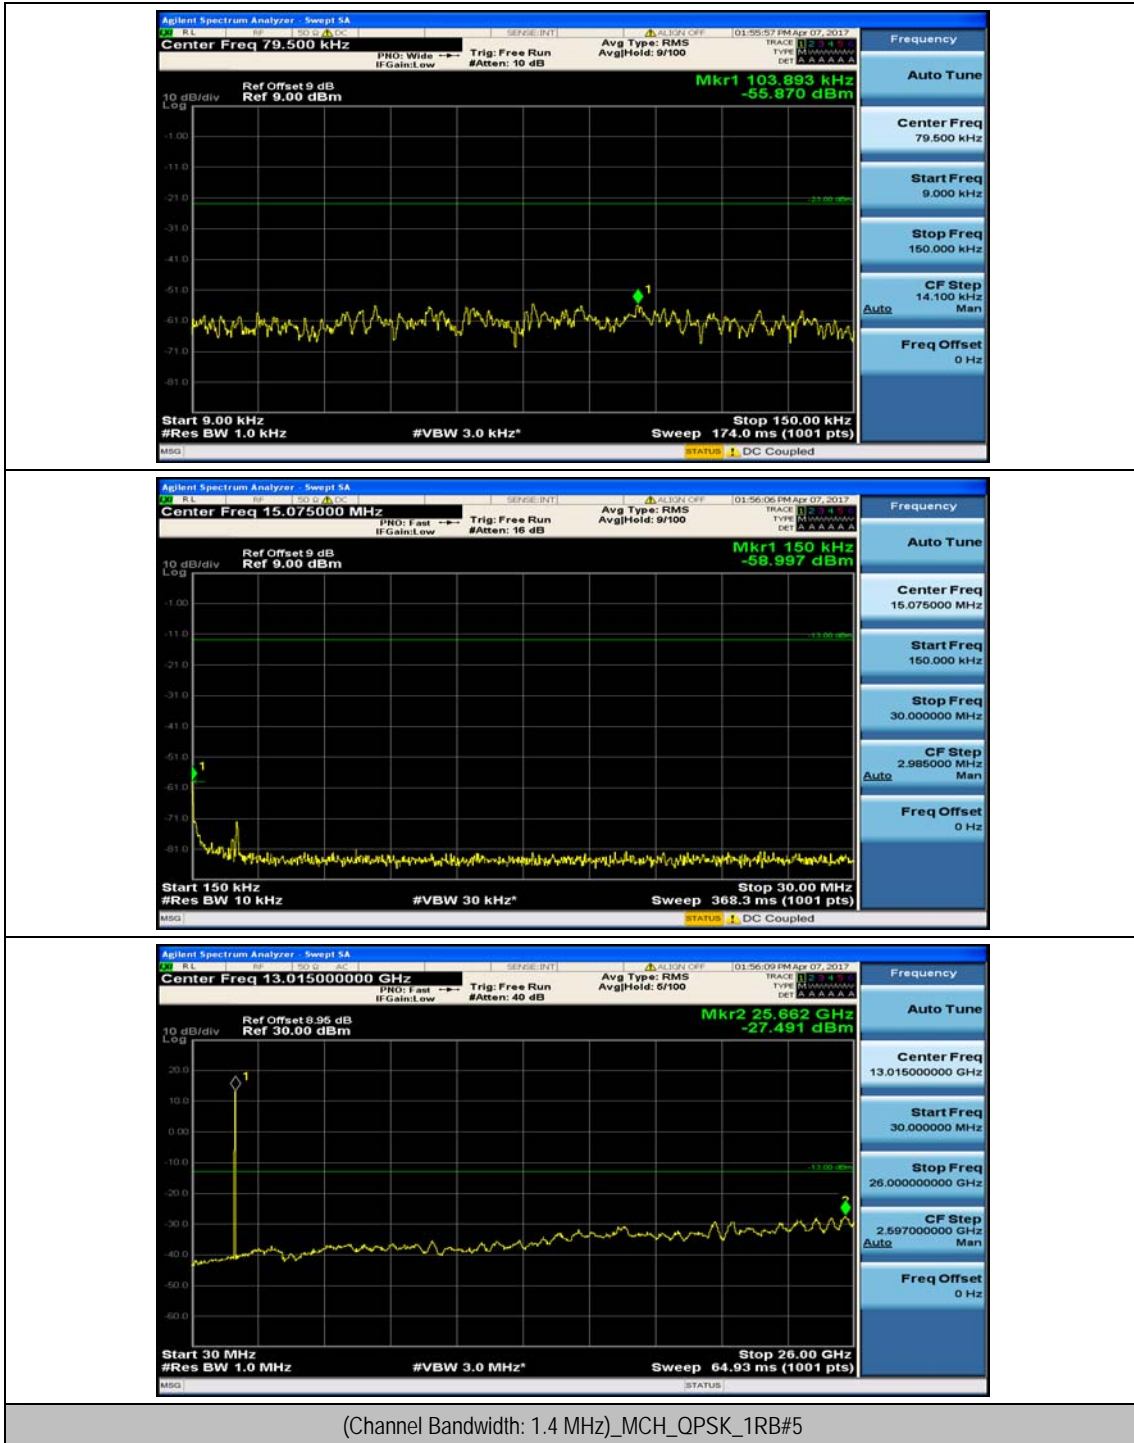

(Channel Bandwidth:20 MHz)_HCH_16QAM_50RB#50

(Channel Bandwidth:20 MHz)_HCH_16QAM_100RB#0

Appendix E: Conducted Spurious Emission

Test Graphs

Channel Bandwidth: 1.4 MHz

(Channel Bandwidth: 1.4 MHz)_MCH_16QAM_1RB#3

Channel Bandwidth: 3 MHz