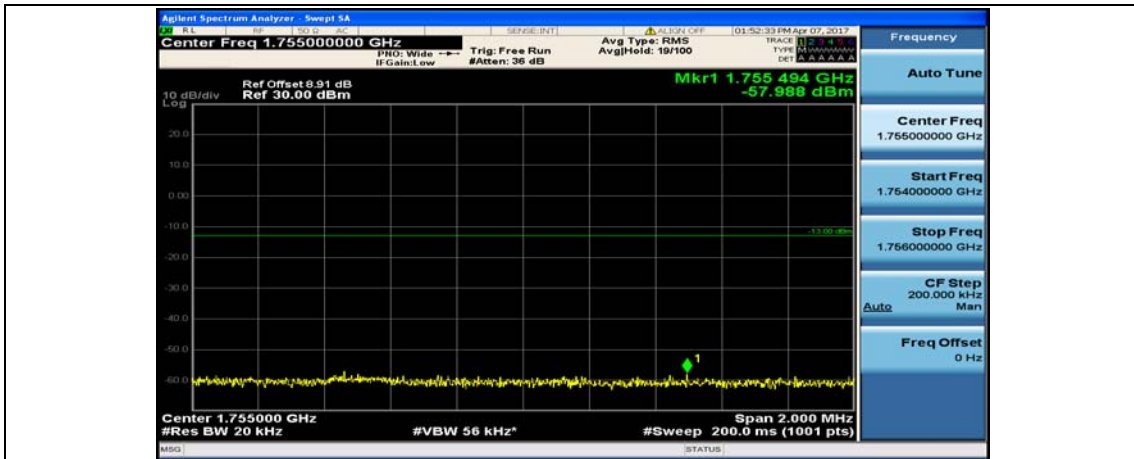

(Channel Bandwidth:20 MHz)_HCH_16QAM_1RB#49