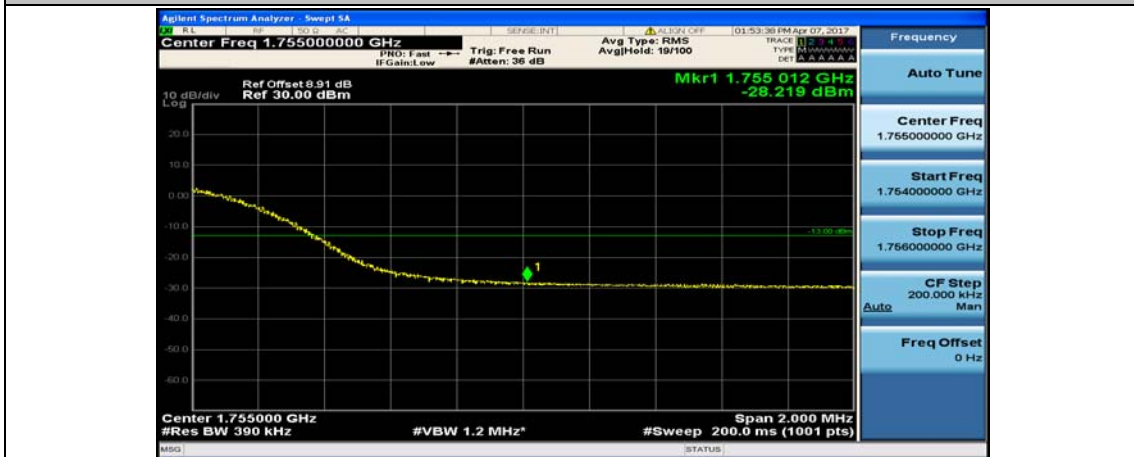

(Channel Bandwidth:20 MHz)_HCH_16QAM_100RB#0