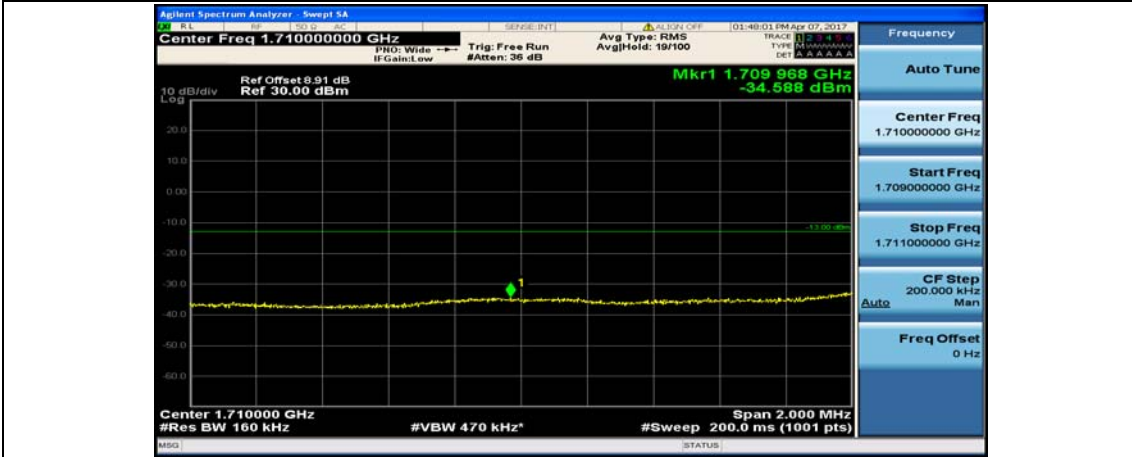

(Channel Bandwidth:15 MHz)_LCH_QPSK_37RB#38