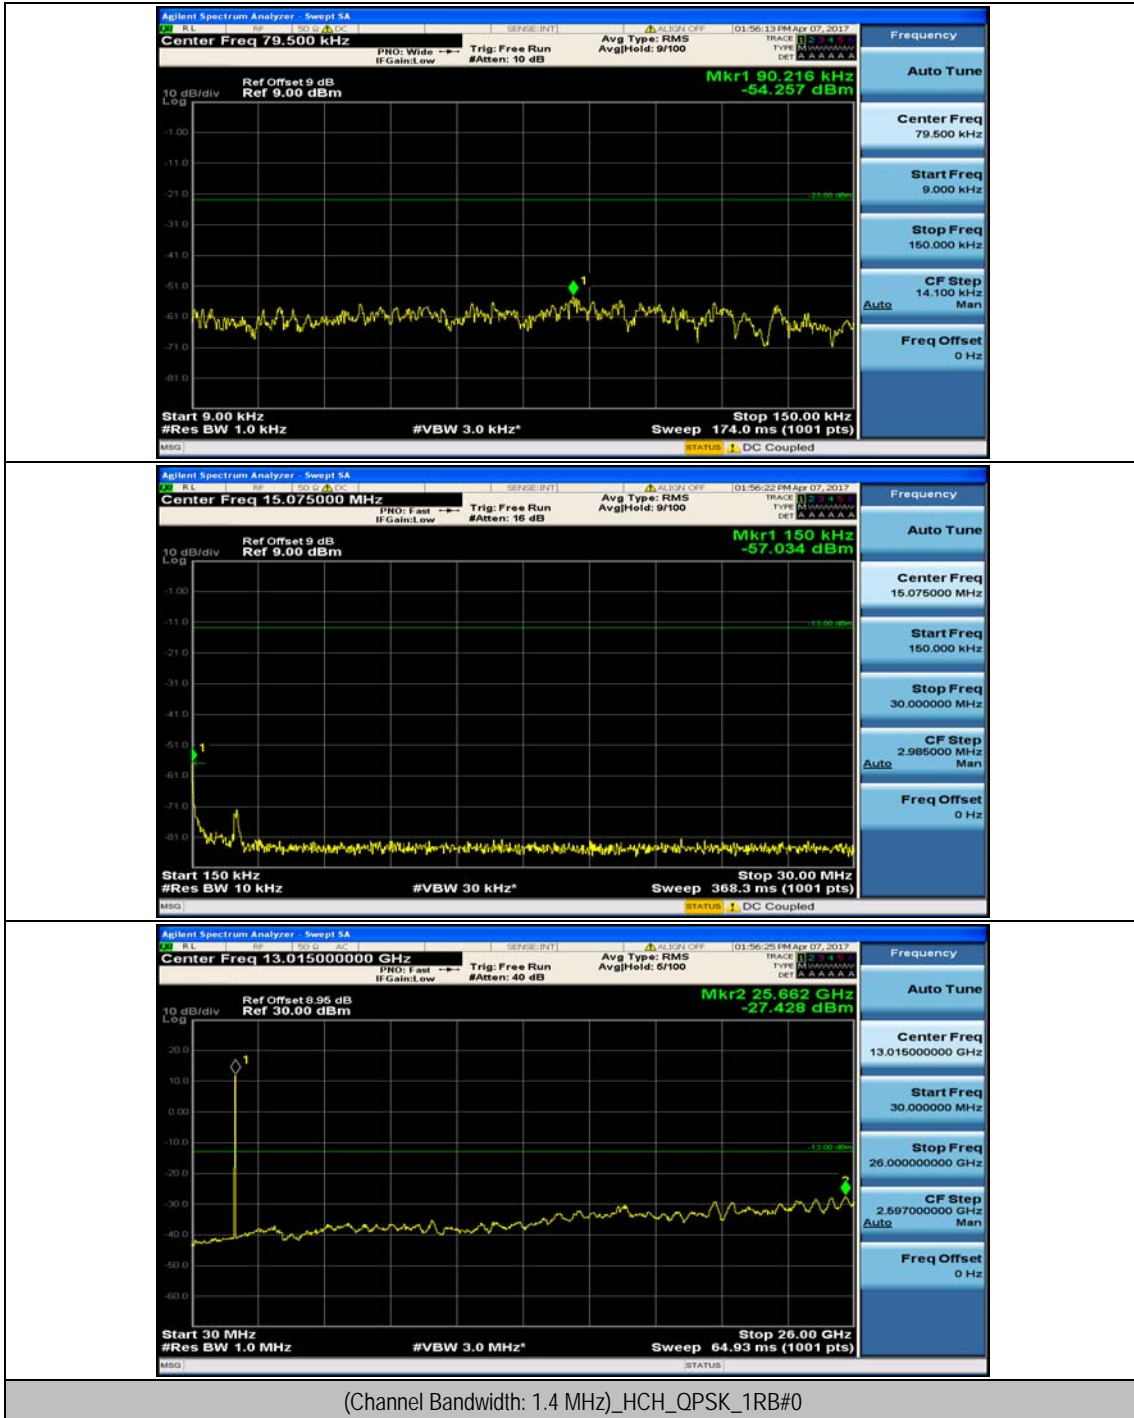

(Channel Bandwidth:20 MHz)_HCH_16QAM_50RB#50

(Channel Bandwidth:20 MHz)_HCH_16QAM_100RB#0

Appendix E: Conducted Spurious Emission

Test Graphs

Channel Bandwidth: 1.4 MHz

(Channel Bandwidth: 1.4 MHz)_MCH_16QAM_1RB#3

Channel Bandwidth: 3 MHz