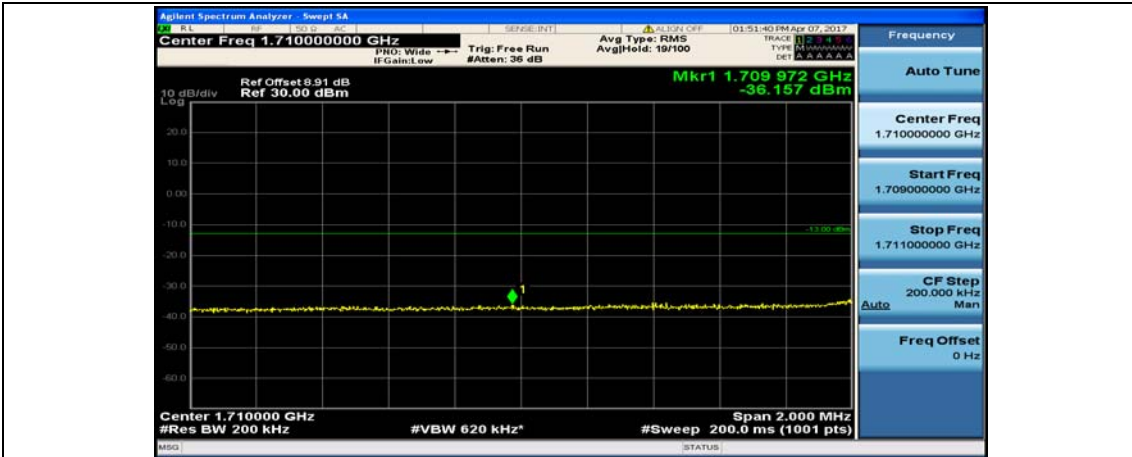

(Channel Bandwidth:20 MHz)_LCH_16QAM_1RB#99

(Channel Bandwidth:20 MHz)_LCH_16QAM_50RB#0

(Channel Bandwidth:20 MHz)_LCH_16QAM_50RB#25

(Channel Bandwidth:20 MHz)_LCH_16QAM_50RB#50

(Channel Bandwidth:20 MHz)_LCH_16QAM_100RB#0