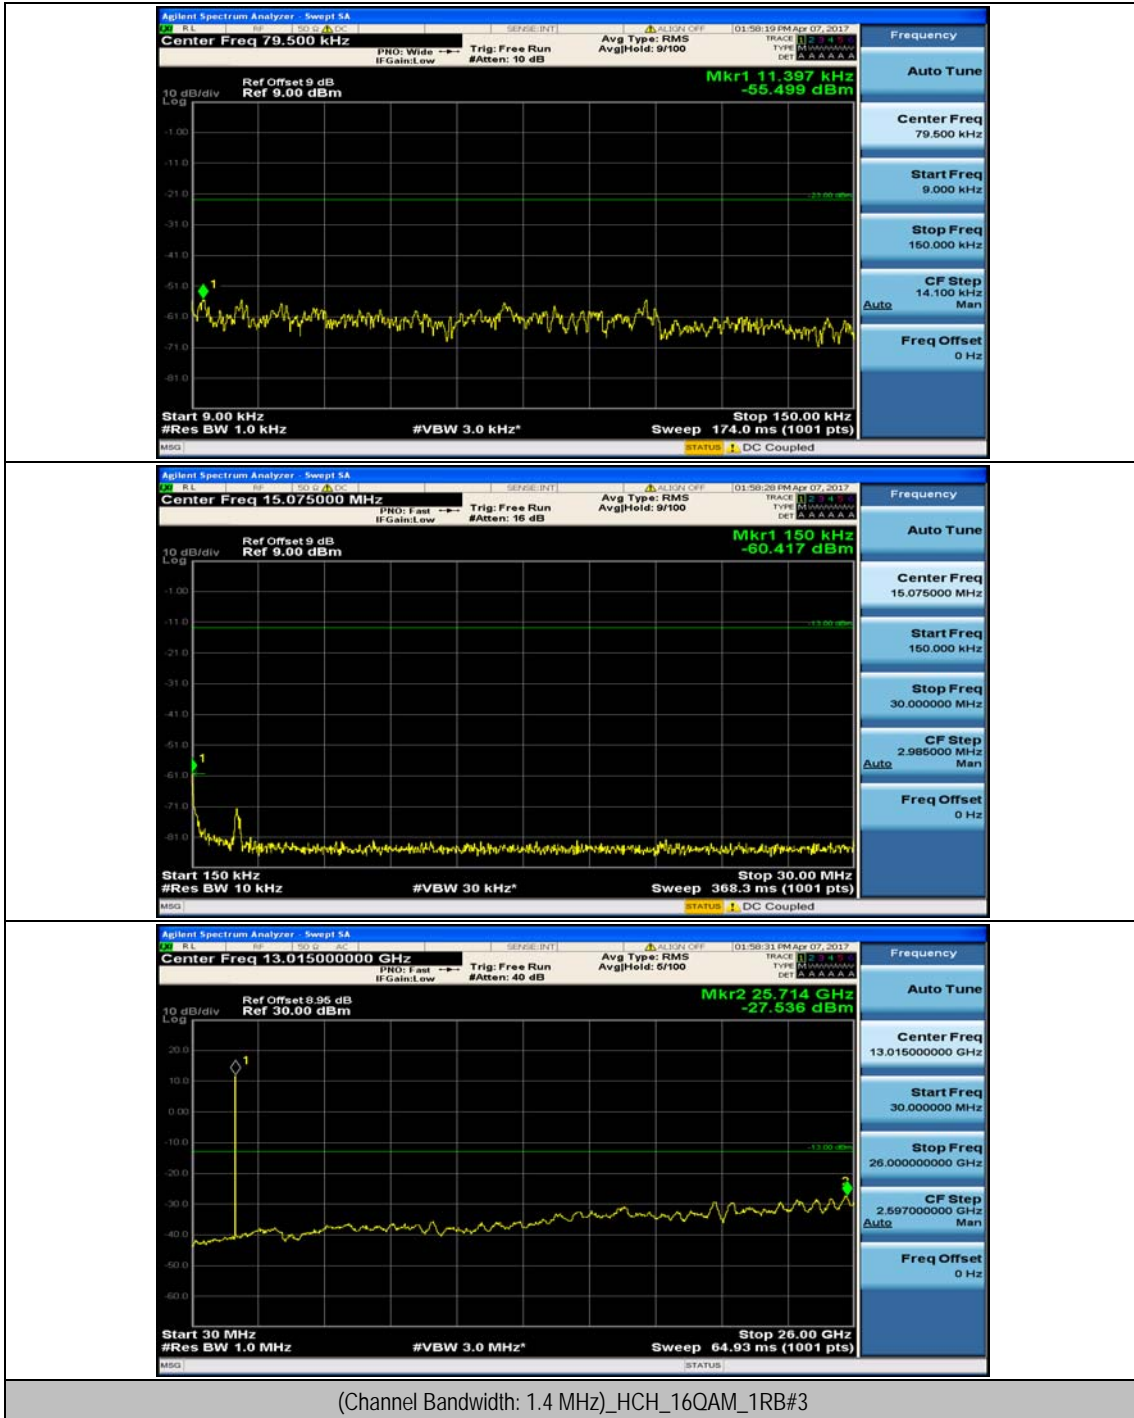

(Channel Bandwidth:20 MHz)_HCH_16QAM_50RB#50

(Channel Bandwidth:20 MHz)_HCH_16QAM_100RB#0

Appendix E: Conducted Spurious Emission

Test Graphs

Channel Bandwidth: 1.4 MHz

(Channel Bandwidth: 1.4 MHz)_MCH_16QAM_1RB#3

Channel Bandwidth: 3 MHz