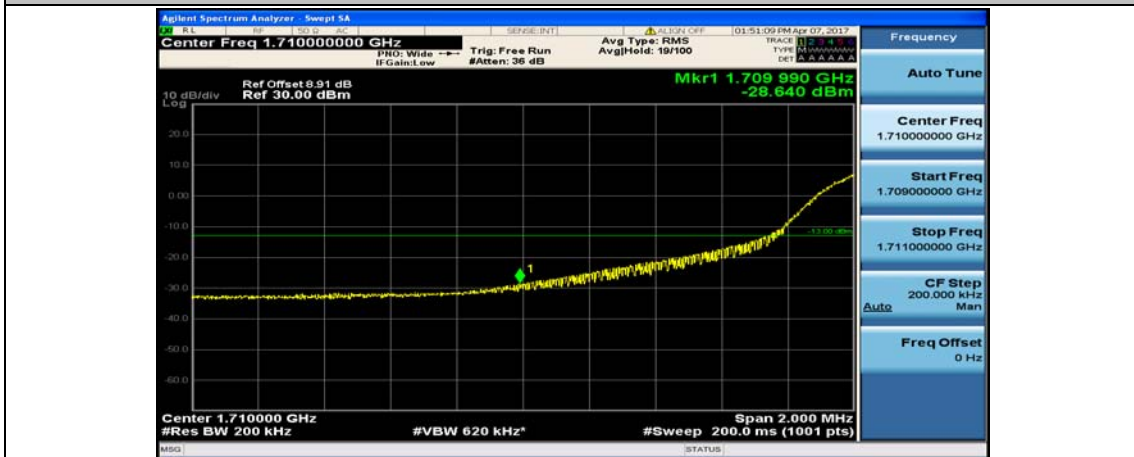

Channel Bandwidth: 20 MHz

(Channel Bandwidth:20 MHz)_LCH_QPSK_1RB#49

(Channel Bandwidth:20 MHz)_LCH_QPSK_1RB#99

(Channel Bandwidth:20 MHz)_LCH_QPSK_50RB#0

(Channel Bandwidth:20 MHz)_LCH_QPSK_50RB#25

(Channel Bandwidth:20 MHz)_LCH_QPSK_50RB#50