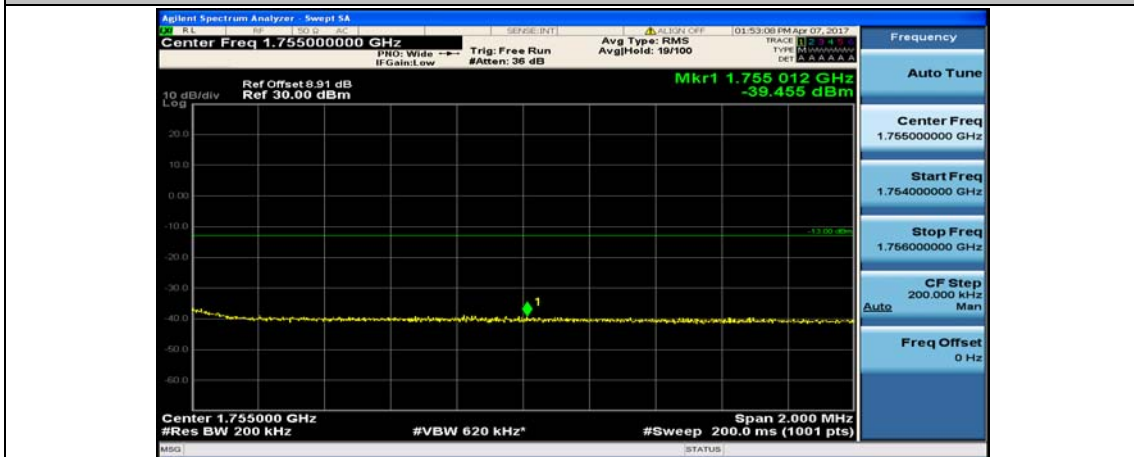

(Channel Bandwidth:20 MHz)_HCH_16QAM_1RB#0

(Channel Bandwidth:20 MHz)_HCH_16QAM_1RB#49

(Channel Bandwidth:20 MHz)_HCH_16QAM_1RB#99

(Channel Bandwidth:20 MHz)_HCH_16QAM_50RB#0

(Channel Bandwidth:20 MHz)_HCH_16QAM_50RB#25

Channel Bandwidth: 3 MHz