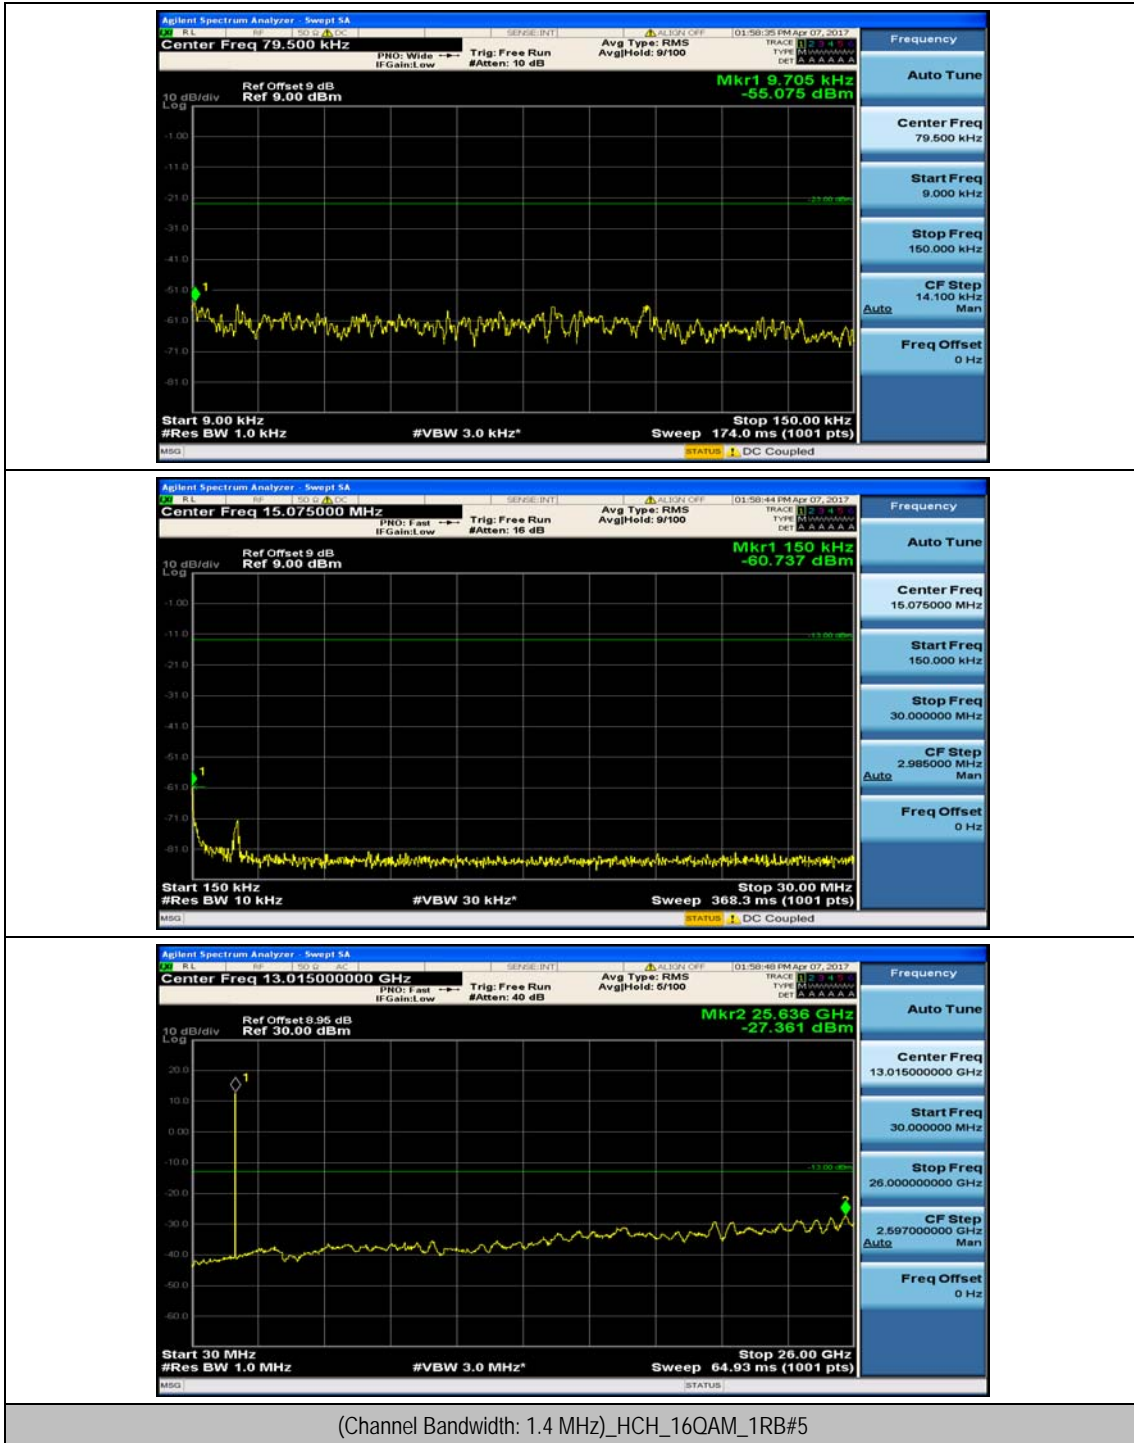

(Channel Bandwidth:20 MHz)_HCH_16QAM_50RB#50

(Channel Bandwidth:20 MHz)_HCH_16QAM_100RB#0

Appendix E: Conducted Spurious Emission

Test Graphs

Channel Bandwidth: 1.4 MHz

(Channel Bandwidth: 1.4 MHz)_MCH_16QAM_1RB#3

Channel Bandwidth: 3 MHz