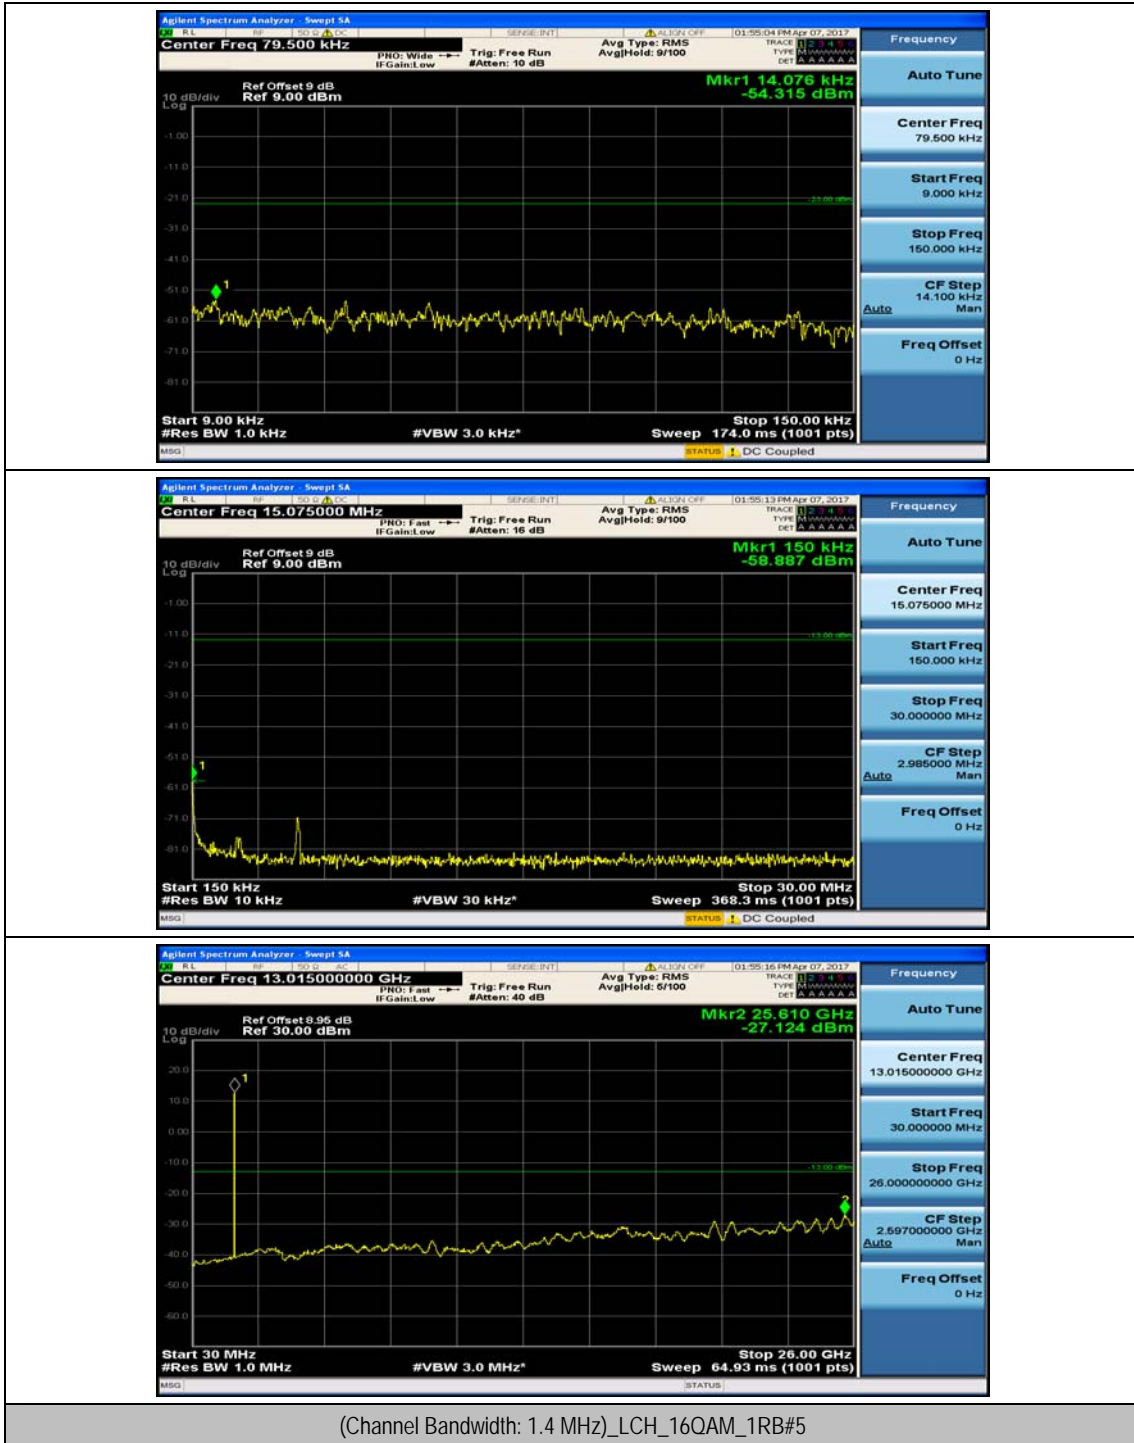

(Channel Bandwidth:20 MHz)_HCH_16QAM_50RB#50

(Channel Bandwidth:20 MHz)_HCH_16QAM_100RB#0

Appendix E: Conducted Spurious Emission

Test Graphs

Channel Bandwidth: 1.4 MHz

(Channel Bandwidth: 1.4 MHz)_MCH_16QAM_1RB#3

Channel Bandwidth: 3 MHz