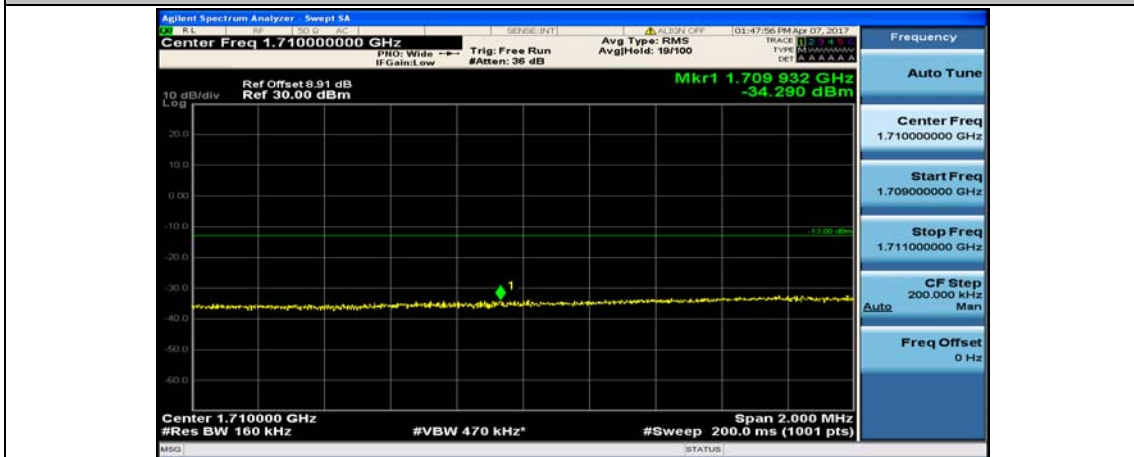

Channel Bandwidth: 10 MHz_HCH_16QAM_25RB#25

Channel Bandwidth: 10 MHz_HCH_16QAM_50RB#0

Channel Bandwidth: 15 MHz

(Channel Bandwidth:15 MHz)_LCH_QPSK_1RB#0

(Channel Bandwidth:15 MHz)_LCH_QPSK_1RB#37

(Channel Bandwidth:15 MHz)_LCH_QPSK_1RB#74

(Channel Bandwidth:15 MHz)_LCH_QPSK_37RB#0

(Channel Bandwidth:15 MHz)_LCH_QPSK_37RB#18

(Channel Bandwidth:15 MHz)_LCH_QPSK_37RB#38

(Channel Bandwidth:15 MHz)_LCH_QPSK_75RB#0

(Channel Bandwidth:15 MHz)_HCH_QPSK_1RB#0