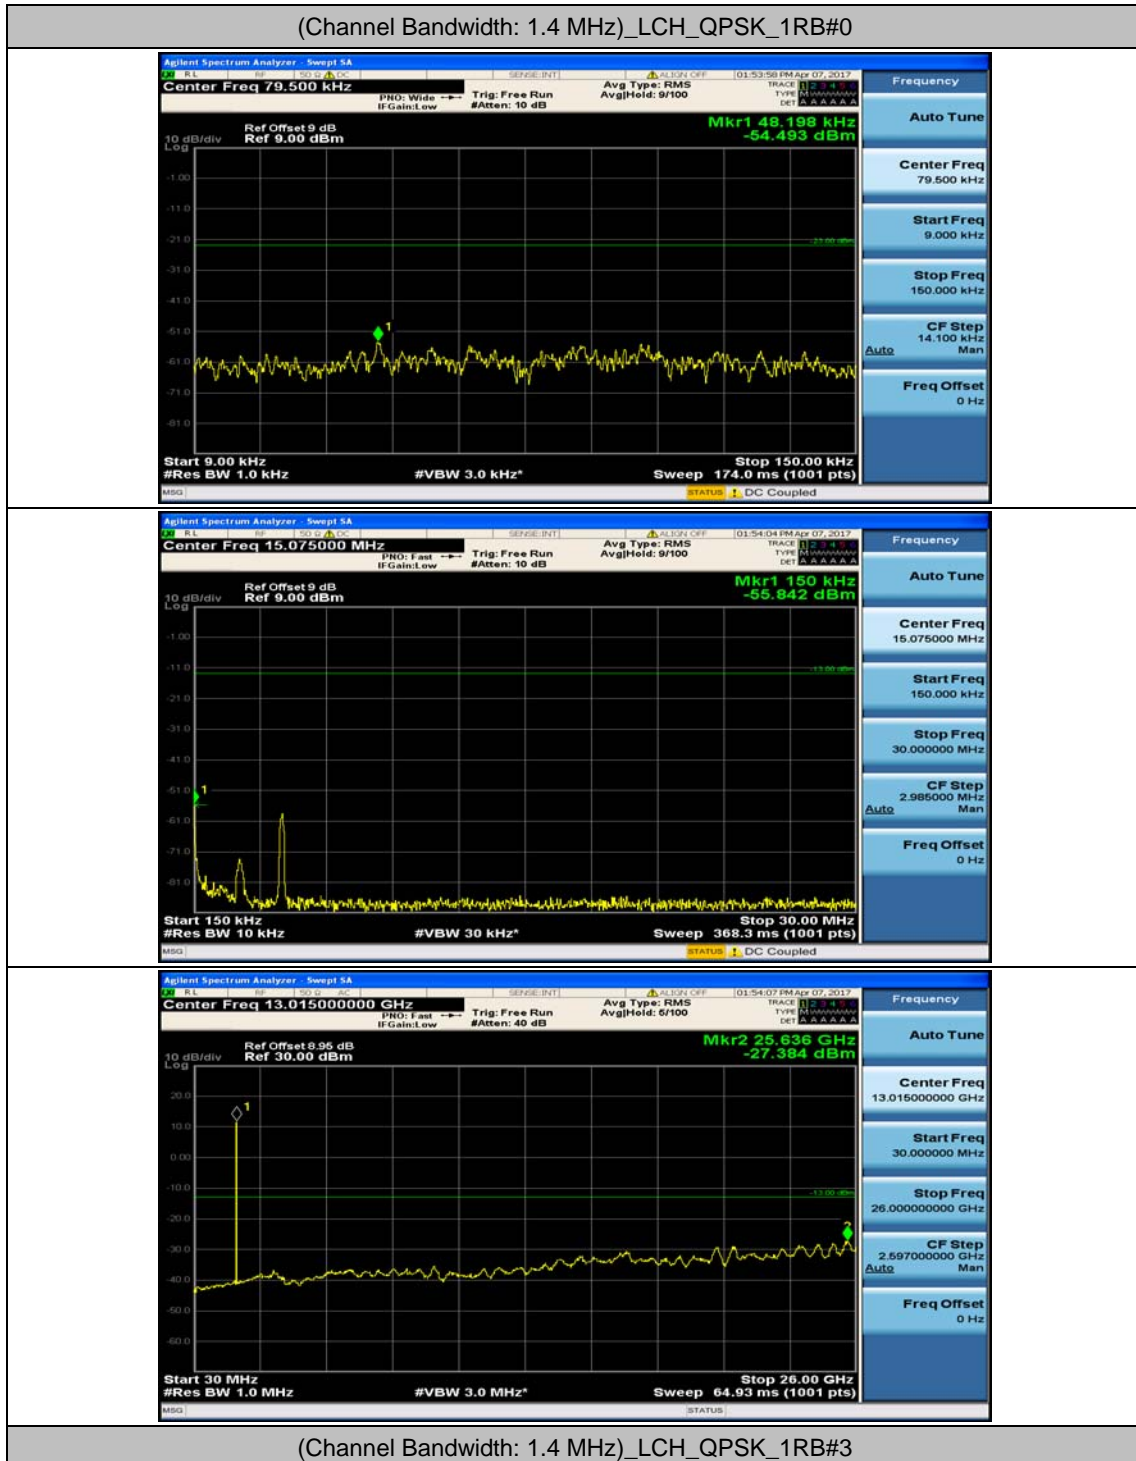

(Channel Bandwidth:20 MHz)_HCH_16QAM_50RB#50

(Channel Bandwidth:20 MHz)_HCH_16QAM_100RB#0

Appendix E: Conducted Spurious Emission

Test Graphs

Channel Bandwidth: 1.4 MHz

(Channel Bandwidth: 1.4 MHz)_MCH_16QAM_1RB#3