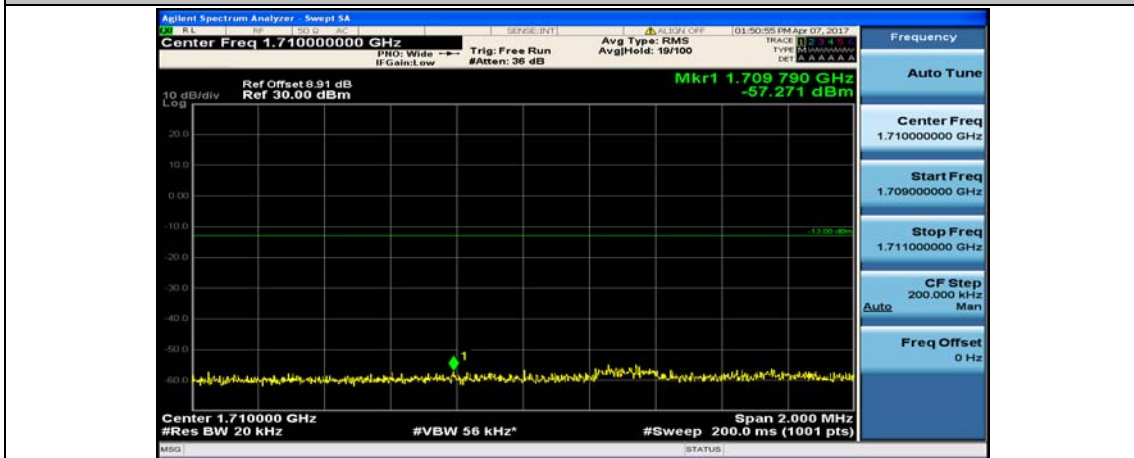

(Channel Bandwidth:20 MHz)_HCH_QPSK_50RB#25

(Channel Bandwidth:20 MHz)_HCH_QPSK_50RB#50

(Channel Bandwidth:20 MHz)_HCH_QPSK_100RB#0

(Channel Bandwidth:20 MHz)_LCH_16QAM_1RB#0

(Channel Bandwidth:20 MHz)_LCH_16QAM_1RB#49