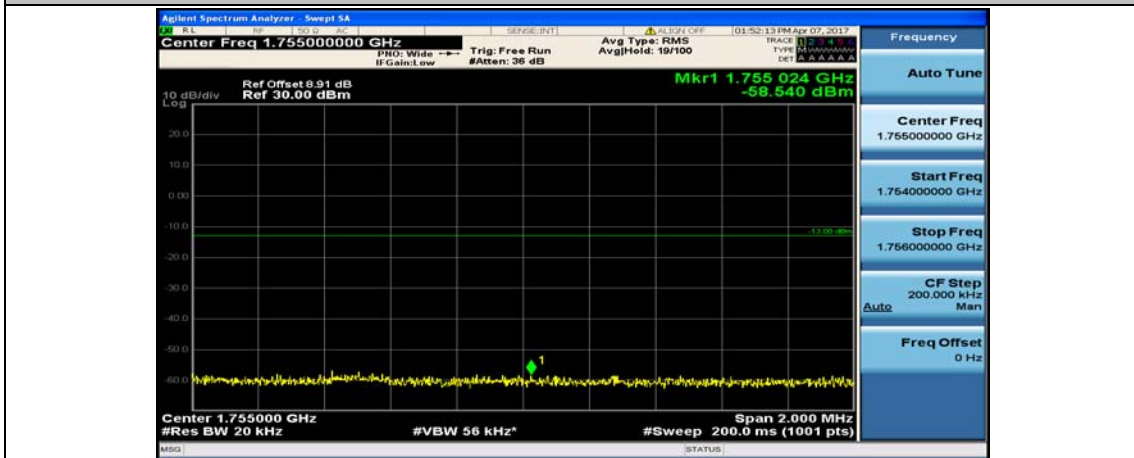

(Channel Bandwidth:20 MHz)_HCH_QPSK_1RB#49