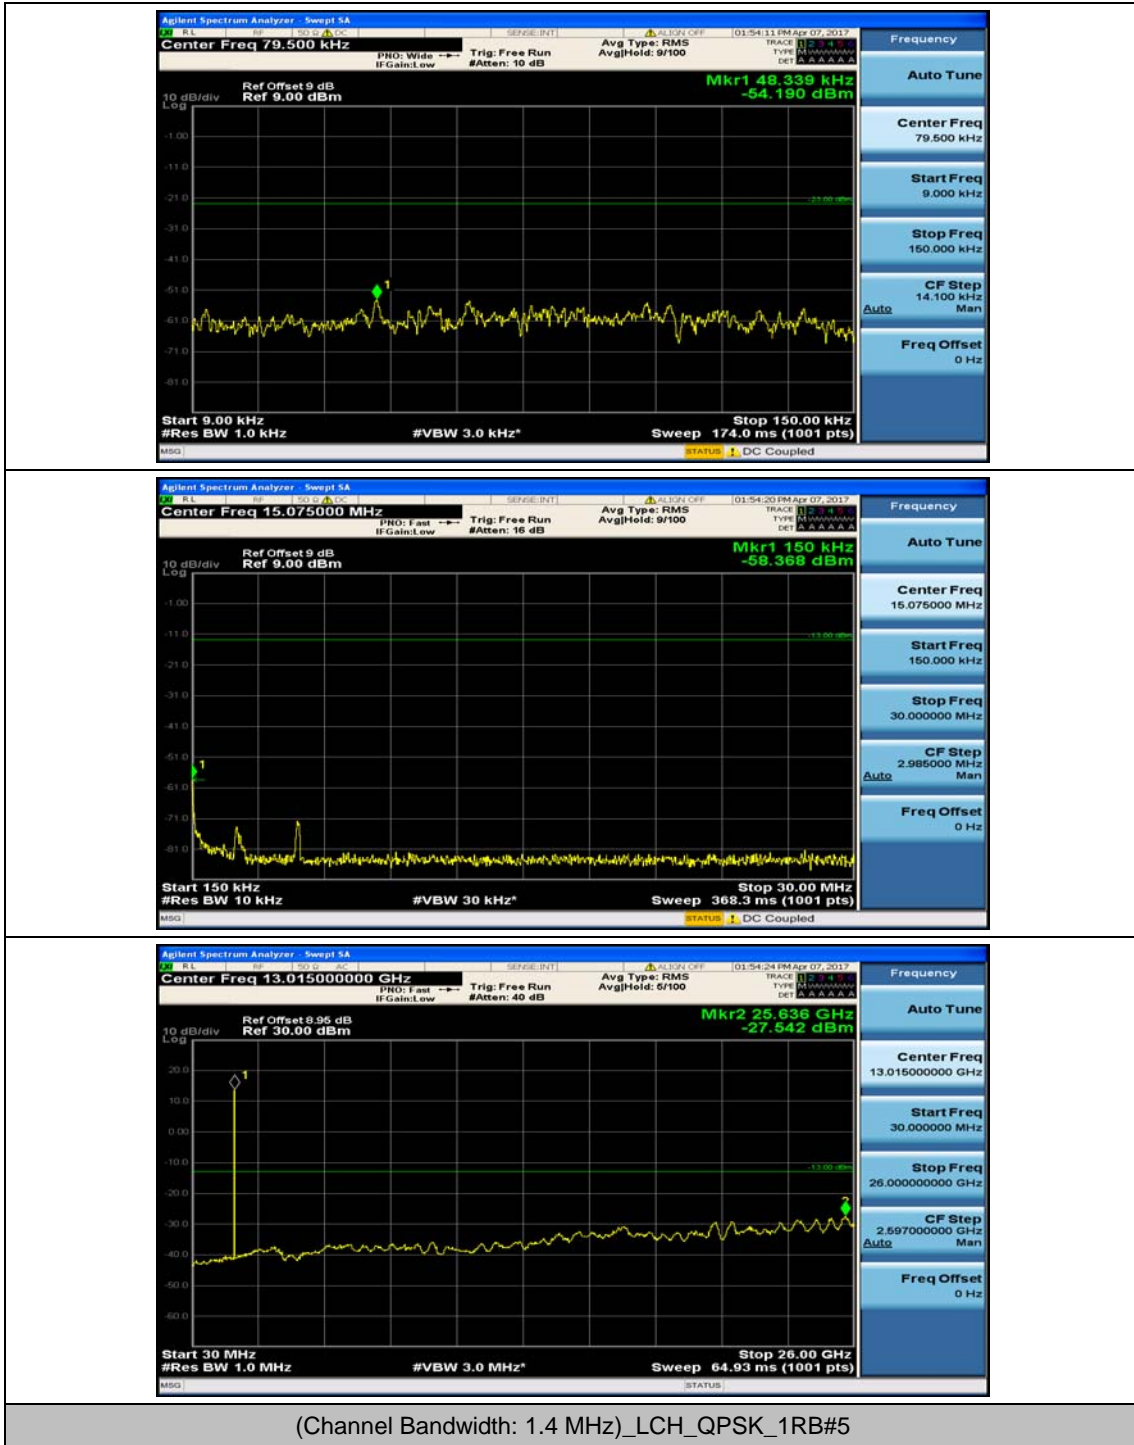

(Channel Bandwidth:20 MHz)_HCH_16QAM_50RB#50

(Channel Bandwidth:20 MHz)_HCH_16QAM_100RB#0

Appendix E: Conducted Spurious Emission

Test Graphs

Channel Bandwidth: 1.4 MHz

(Channel Bandwidth: 1.4 MHz)_MCH_16QAM_1RB#3

Channel Bandwidth: 3 MHz