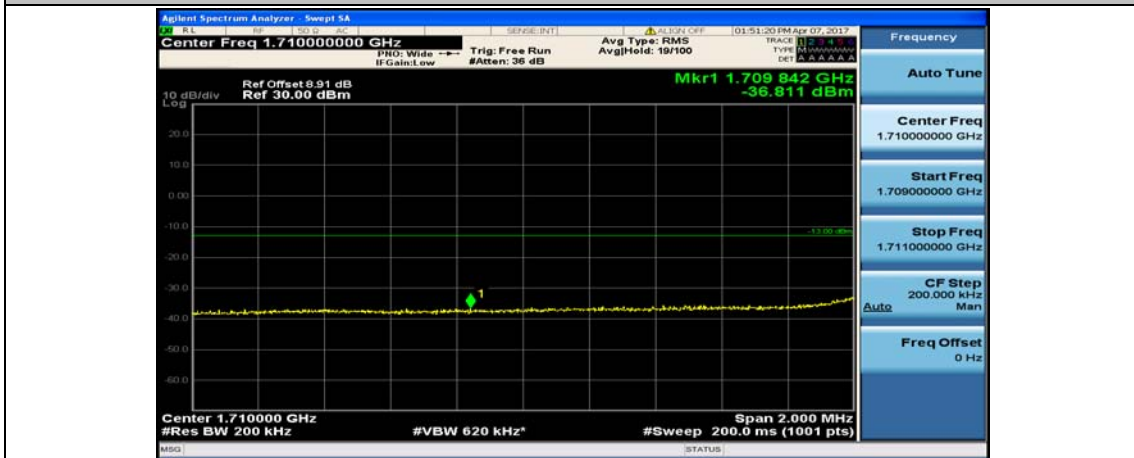

Channel Bandwidth: 20 MHz

(Channel Bandwidth:20 MHz)_LCH_QPSK_1RB#49

(Channel Bandwidth:20 MHz)_LCH_QPSK_1RB#99

(Channel Bandwidth:20 MHz)_LCH_QPSK_50RB#0

(Channel Bandwidth:20 MHz)_LCH_QPSK_50RB#25

(Channel Bandwidth:20 MHz)_LCH_QPSK_50RB#50