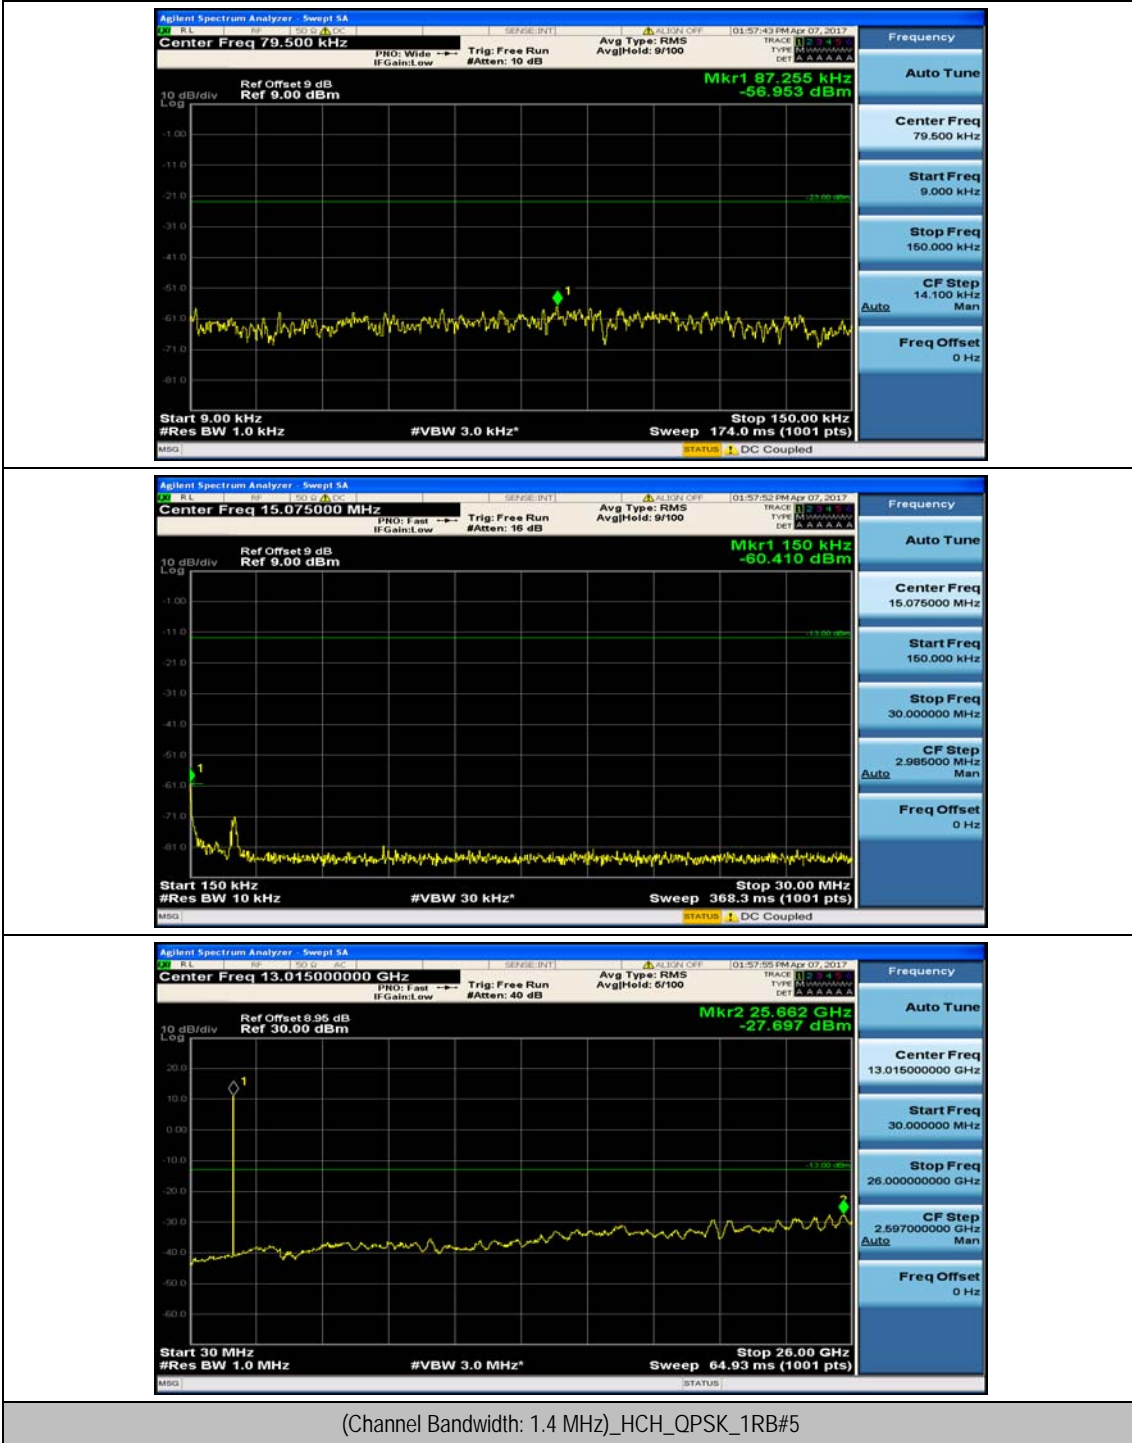

(Channel Bandwidth:20 MHz)_HCH_16QAM_50RB#50

(Channel Bandwidth:20 MHz)_HCH_16QAM_100RB#0

Appendix E: Conducted Spurious Emission

Test Graphs

Channel Bandwidth: 1.4 MHz

(Channel Bandwidth: 1.4 MHz)_MCH_16QAM_1RB#3

Channel Bandwidth: 3 MHz