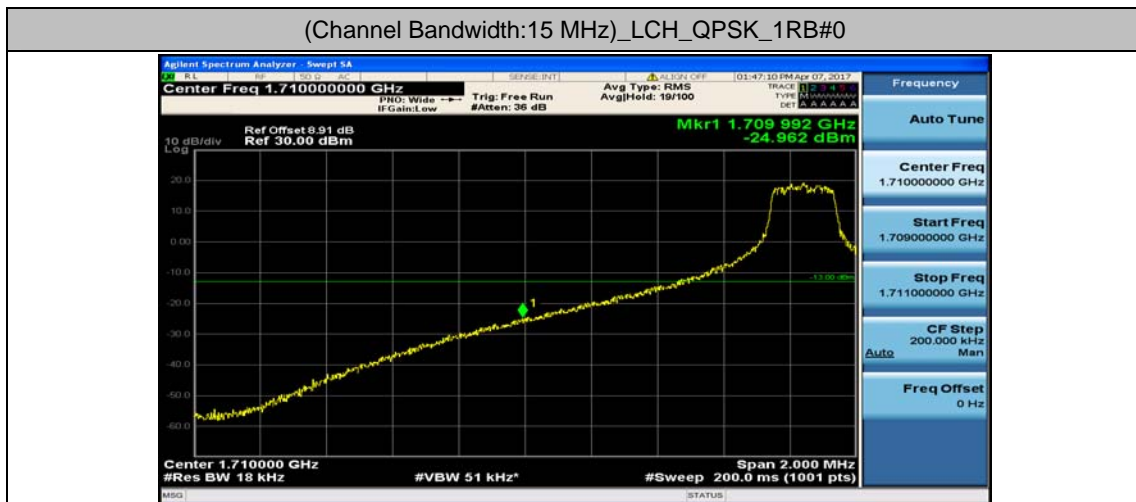

Channel Bandwidth: 10 MHz_HCH_16QAM_25RB#25

Channel Bandwidth: 10 MHz_HCH_16QAM_50RB#0

Channel Bandwidth: 15 MHz

(Channel Bandwidth:15 MHz)_LCH_QPSK_1RB#0

(Channel Bandwidth:15 MHz)_LCH_QPSK_1RB#37

(Channel Bandwidth:15 MHz)_LCH_QPSK_1RB#74