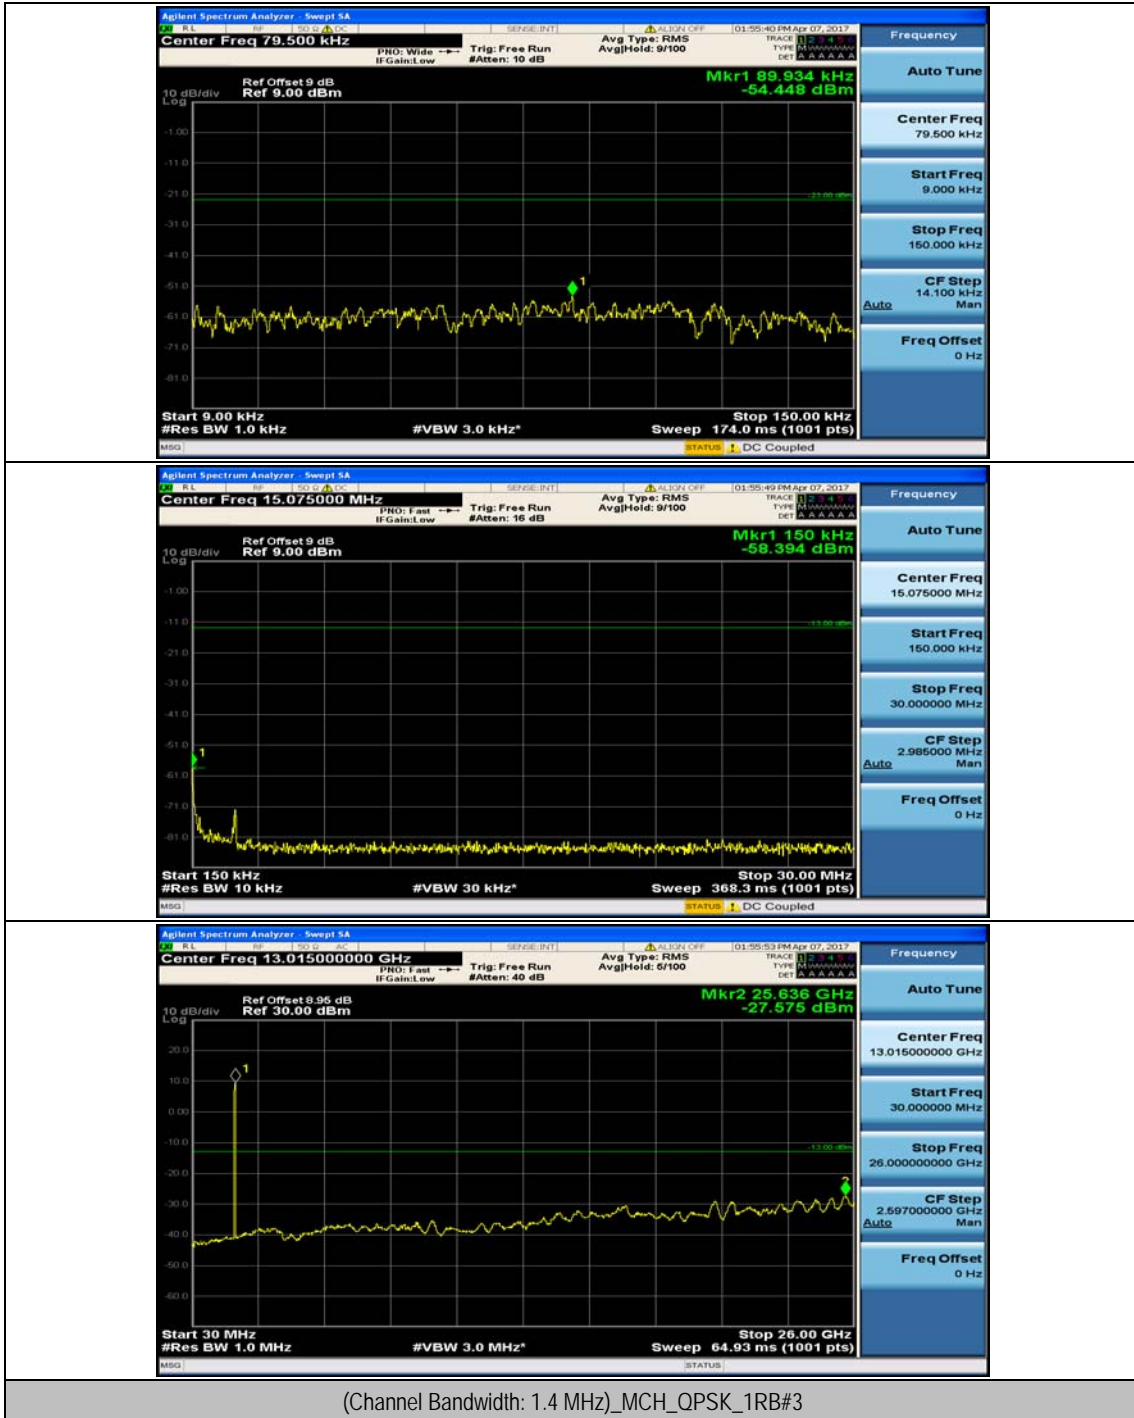

(Channel Bandwidth:20 MHz)_HCH_16QAM_50RB#50

(Channel Bandwidth:20 MHz)_HCH_16QAM_100RB#0

Appendix E: Conducted Spurious Emission

Test Graphs

Channel Bandwidth: 1.4 MHz

(Channel Bandwidth: 1.4 MHz)_MCH_16QAM_1RB#3

Channel Bandwidth: 3 MHz