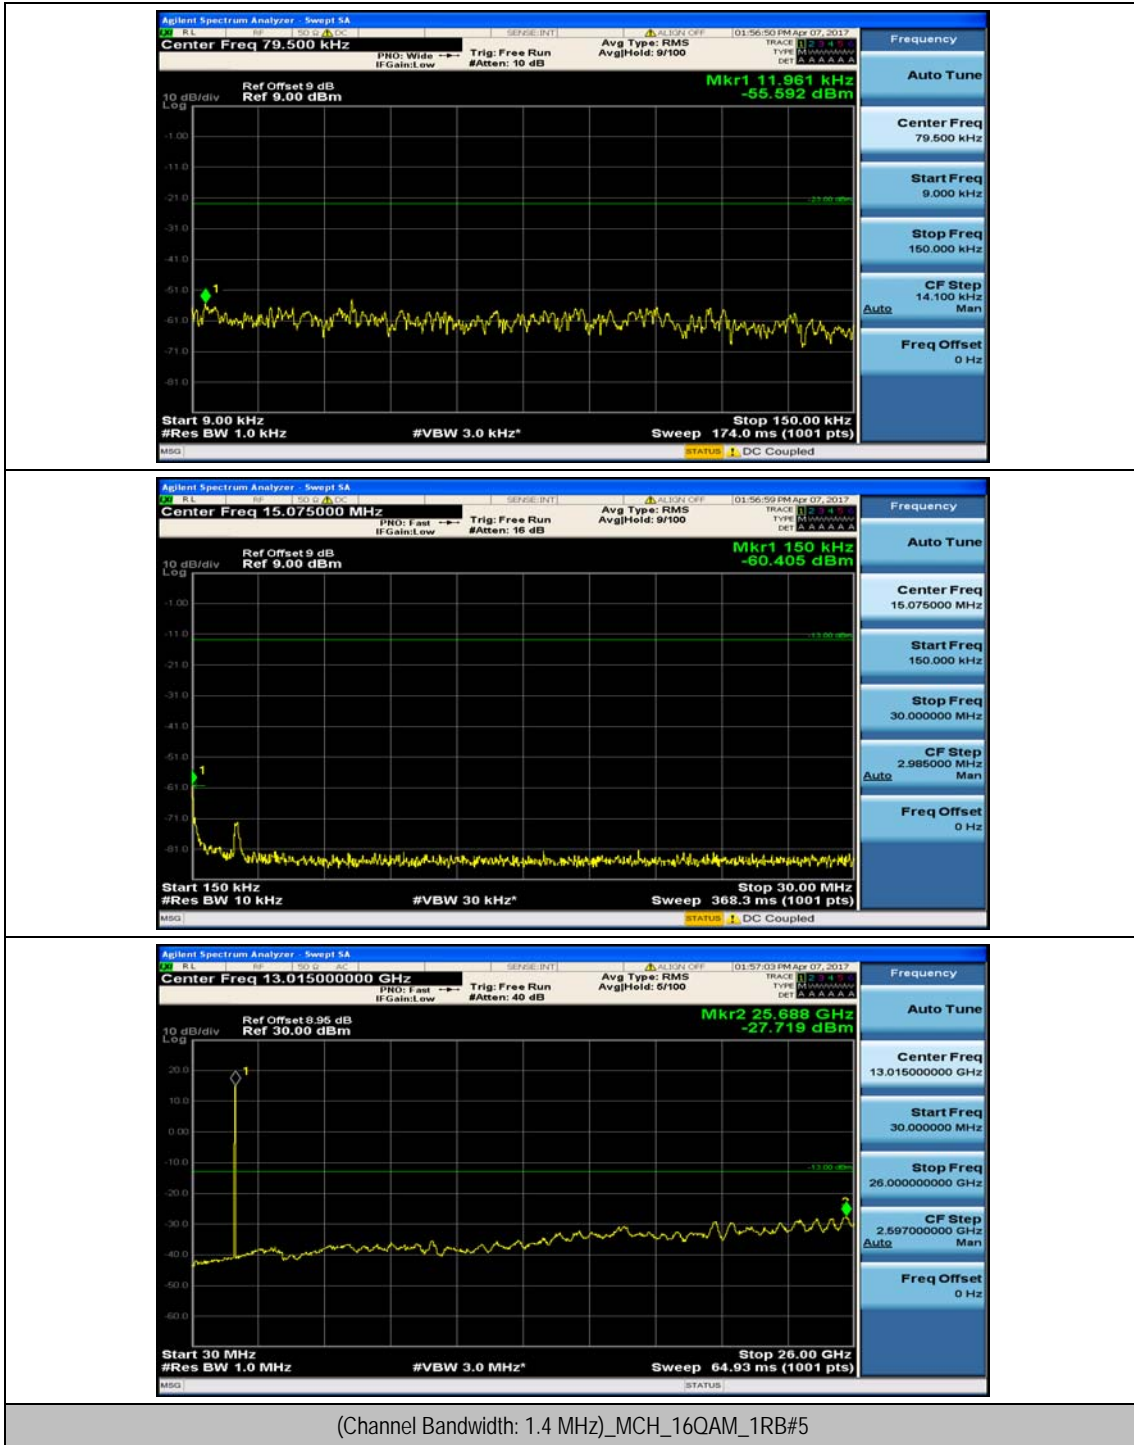

(Channel Bandwidth:20 MHz)_HCH_16QAM_50RB#50

(Channel Bandwidth:20 MHz)_HCH_16QAM_100RB#0

Appendix E: Conducted Spurious Emission

Test Graphs

Channel Bandwidth: 1.4 MHz

(Channel Bandwidth: 1.4 MHz)_MCH_16QAM_1RB#3

Channel Bandwidth: 3 MHz