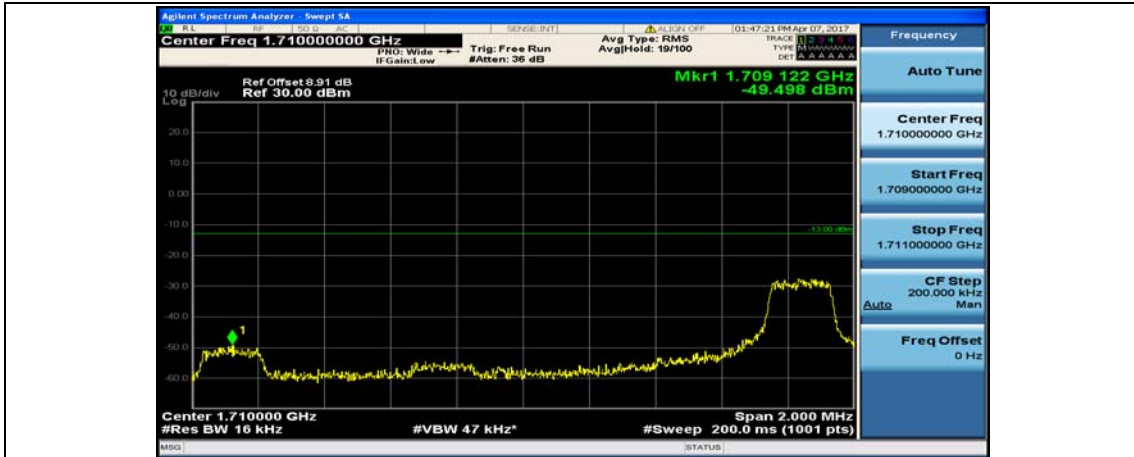

Channel Bandwidth: 10 MHz_HCH_16QAM_25RB#25

Channel Bandwidth: 10 MHz_HCH_16QAM_50RB#0

Channel Bandwidth: 15 MHz

(Channel Bandwidth:15 MHz)_LCH_QPSK_1RB#0

(Channel Bandwidth:15 MHz)_LCH_QPSK_1RB#37

(Channel Bandwidth:15 MHz)_LCH_QPSK_1RB#74

(Channel Bandwidth:15 MHz)_LCH_QPSK_37RB#0

(Channel Bandwidth:15 MHz)_LCH_QPSK_37RB#18

(Channel Bandwidth:15 MHz)_LCH_QPSK_37RB#38

(Channel Bandwidth:15 MHz)_LCH_QPSK_75RB#0

(Channel Bandwidth:15 MHz)_HCH_QPSK_1RB#0