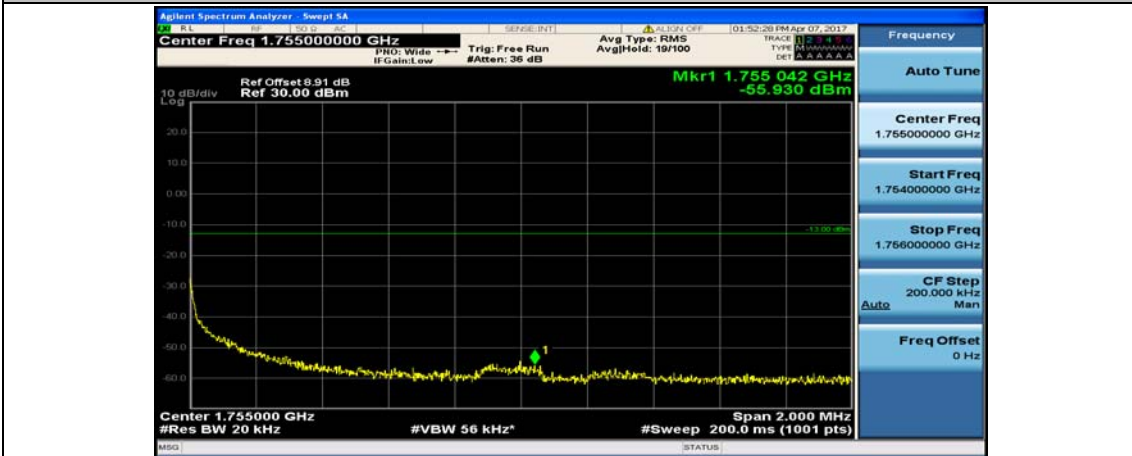

(Channel Bandwidth:20 MHz)_HCH_16QAM_1RB#0