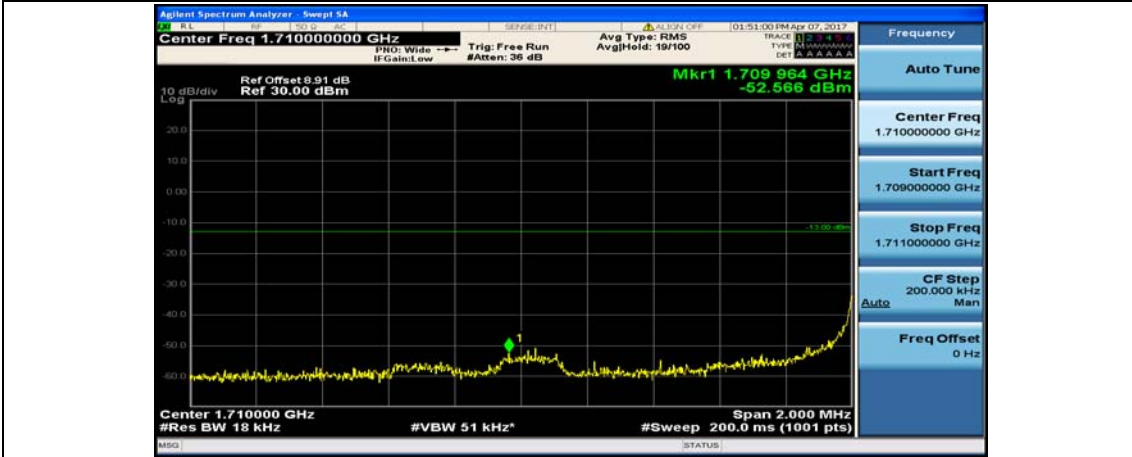

(Channel Bandwidth:20 MHz)_LCH_16QAM_1RB#99