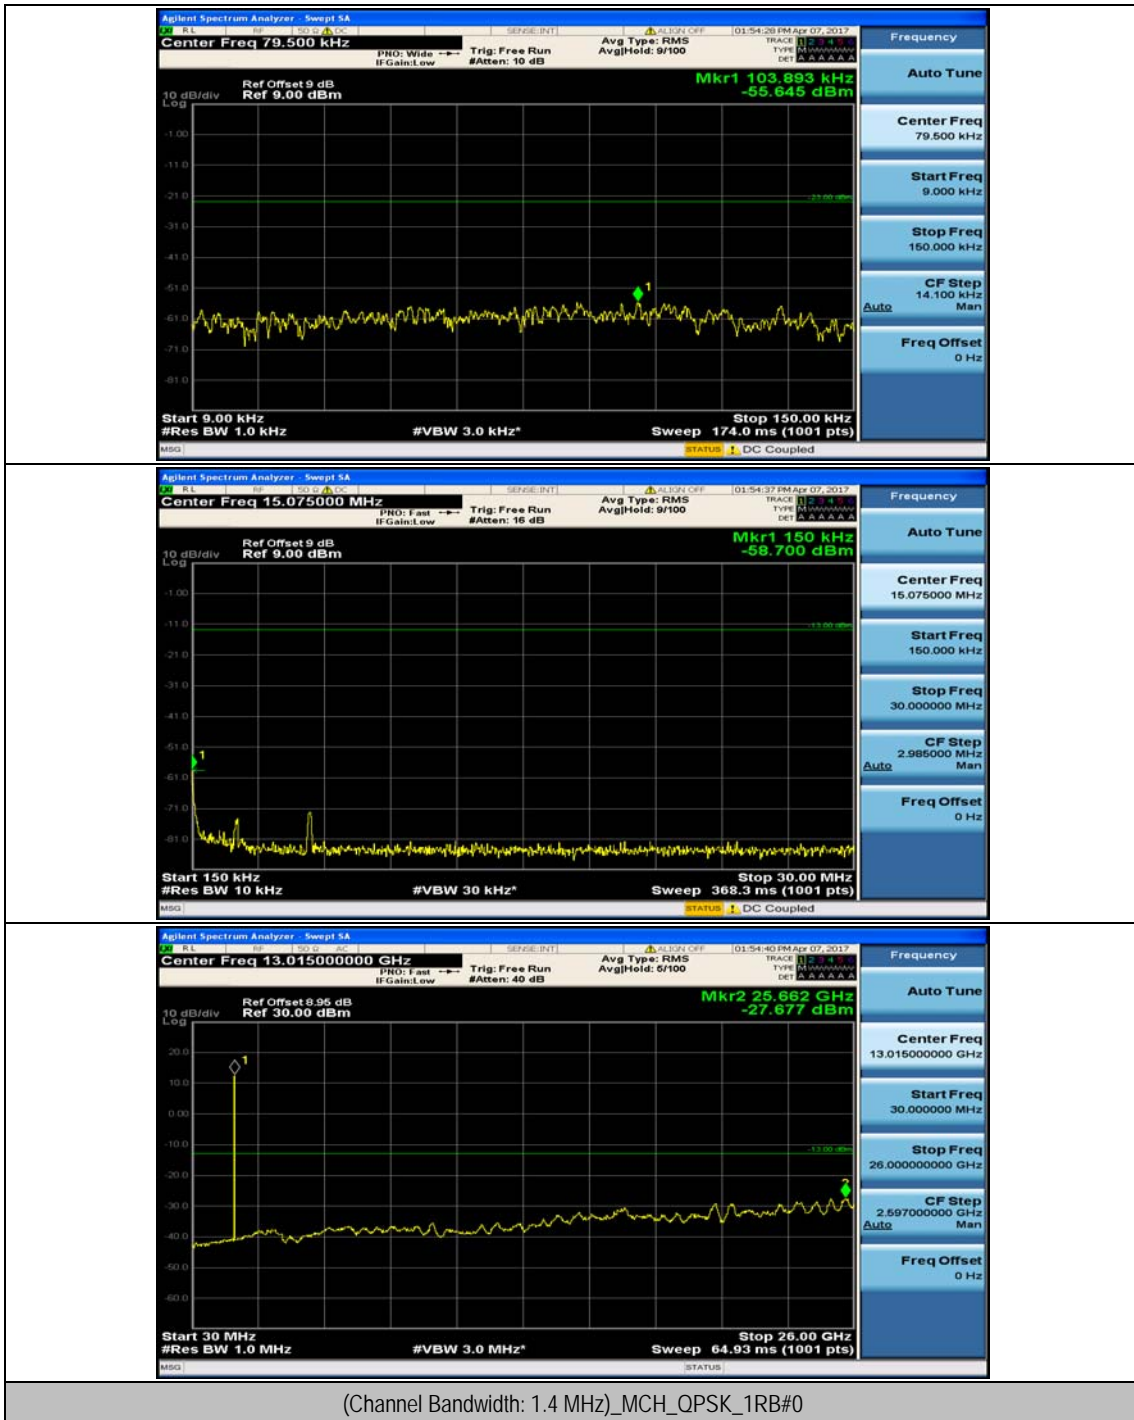

(Channel Bandwidth:20 MHz)_HCH_16QAM_50RB#50

(Channel Bandwidth:20 MHz)_HCH_16QAM_100RB#0

Appendix E: Conducted Spurious Emission

Test Graphs

Channel Bandwidth: 1.4 MHz

(Channel Bandwidth: 1.4 MHz)_MCH_16QAM_1RB#3

Channel Bandwidth: 3 MHz