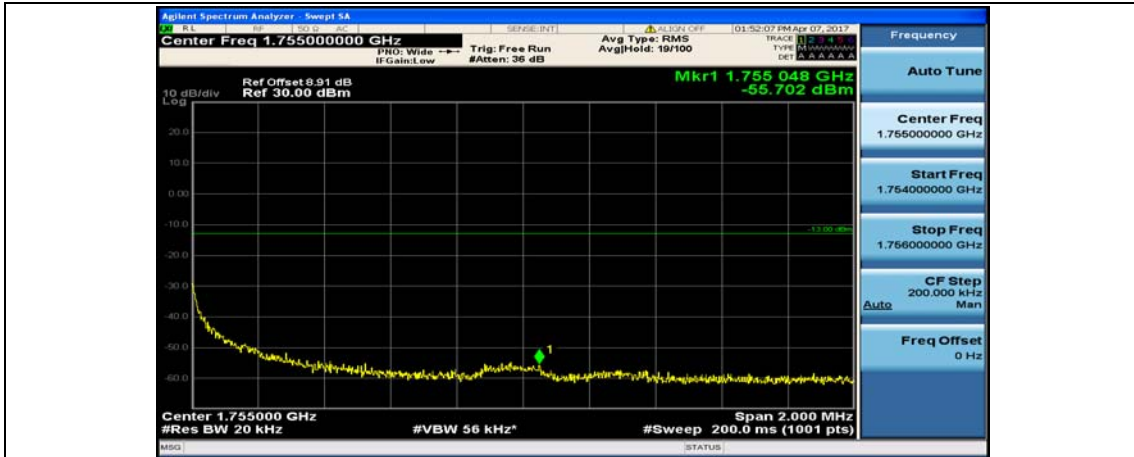

(Channel Bandwidth:20 MHz)_HCH_QPSK_1RB#0