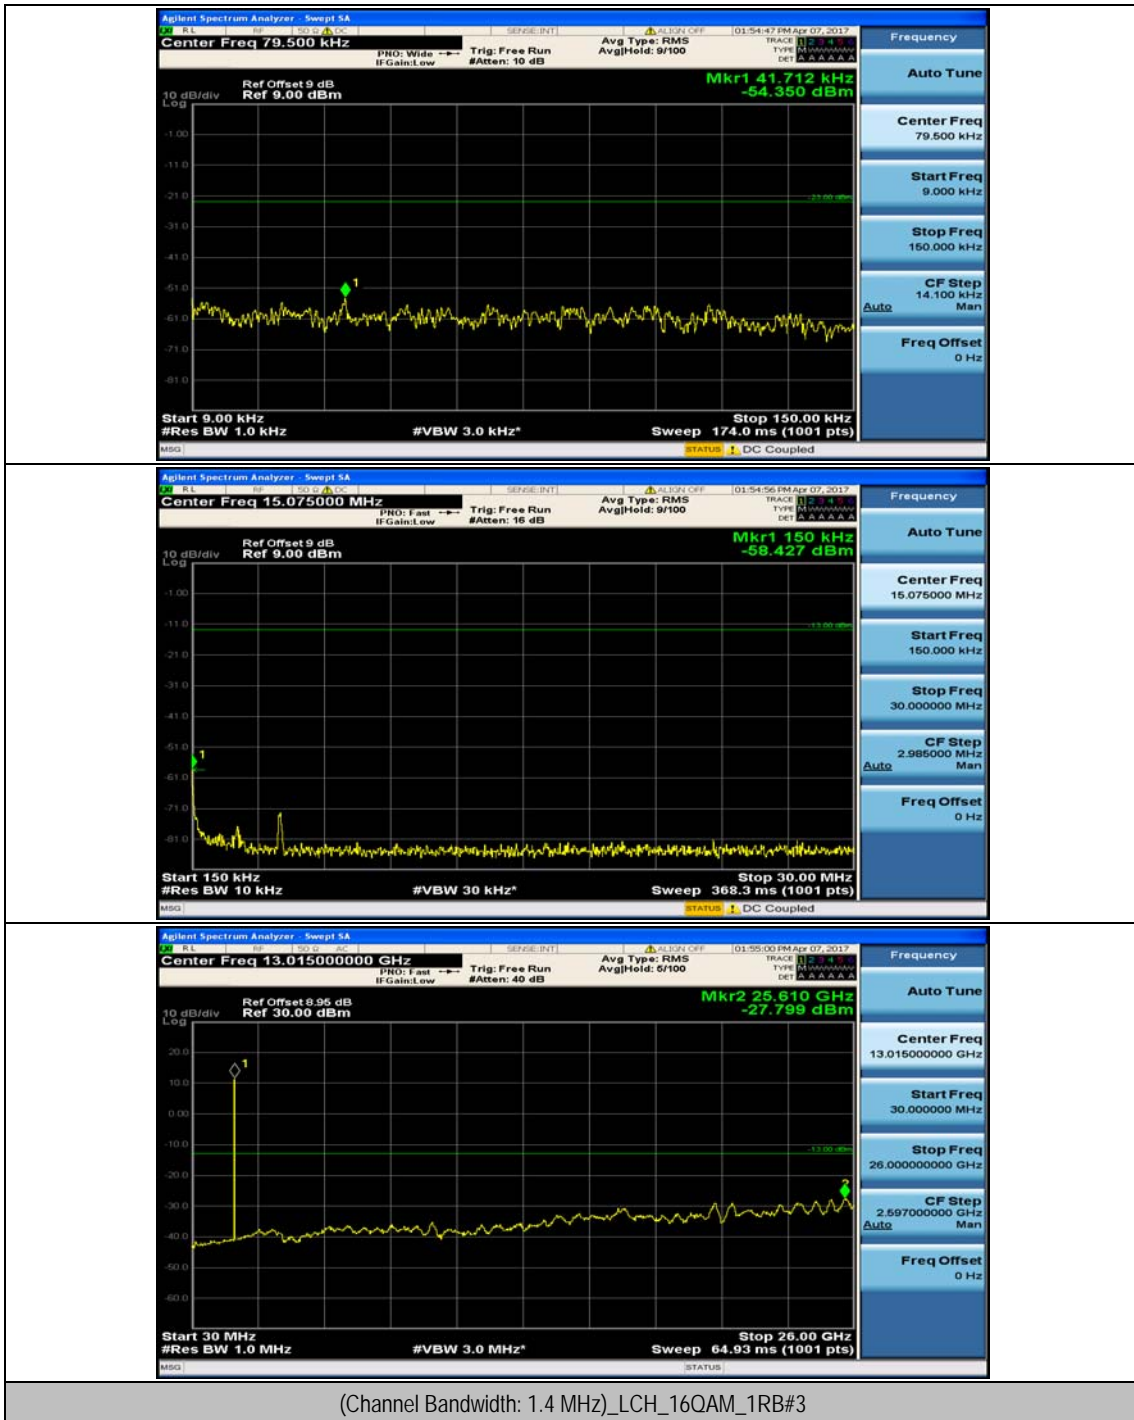

(Channel Bandwidth:20 MHz)_HCH_16QAM_50RB#50

(Channel Bandwidth:20 MHz)_HCH_16QAM_100RB#0

Appendix E: Conducted Spurious Emission

Test Graphs

Channel Bandwidth: 1.4 MHz

(Channel Bandwidth: 1.4 MHz)_MCH_16QAM_1RB#3

Channel Bandwidth: 3 MHz