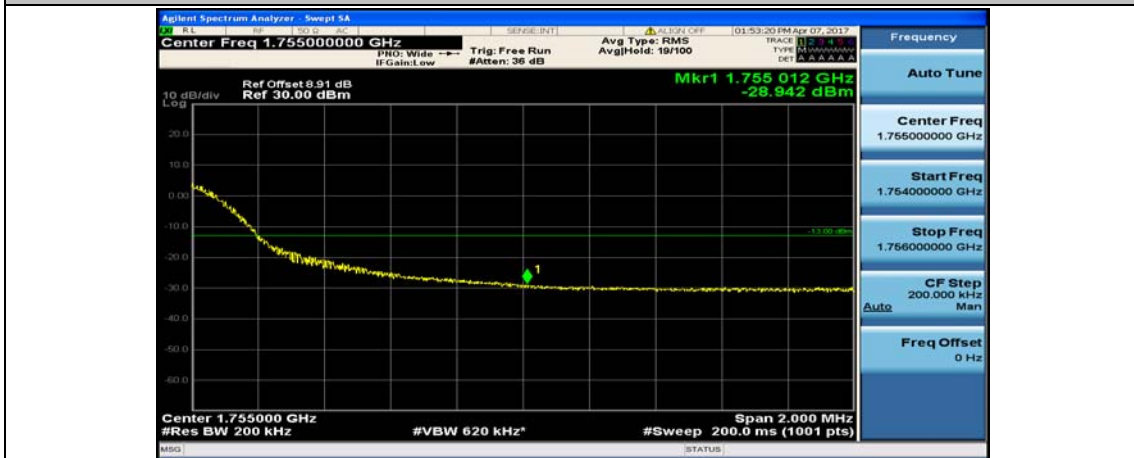

(Channel Bandwidth:20 MHz)_HCH_16QAM_50RB#50