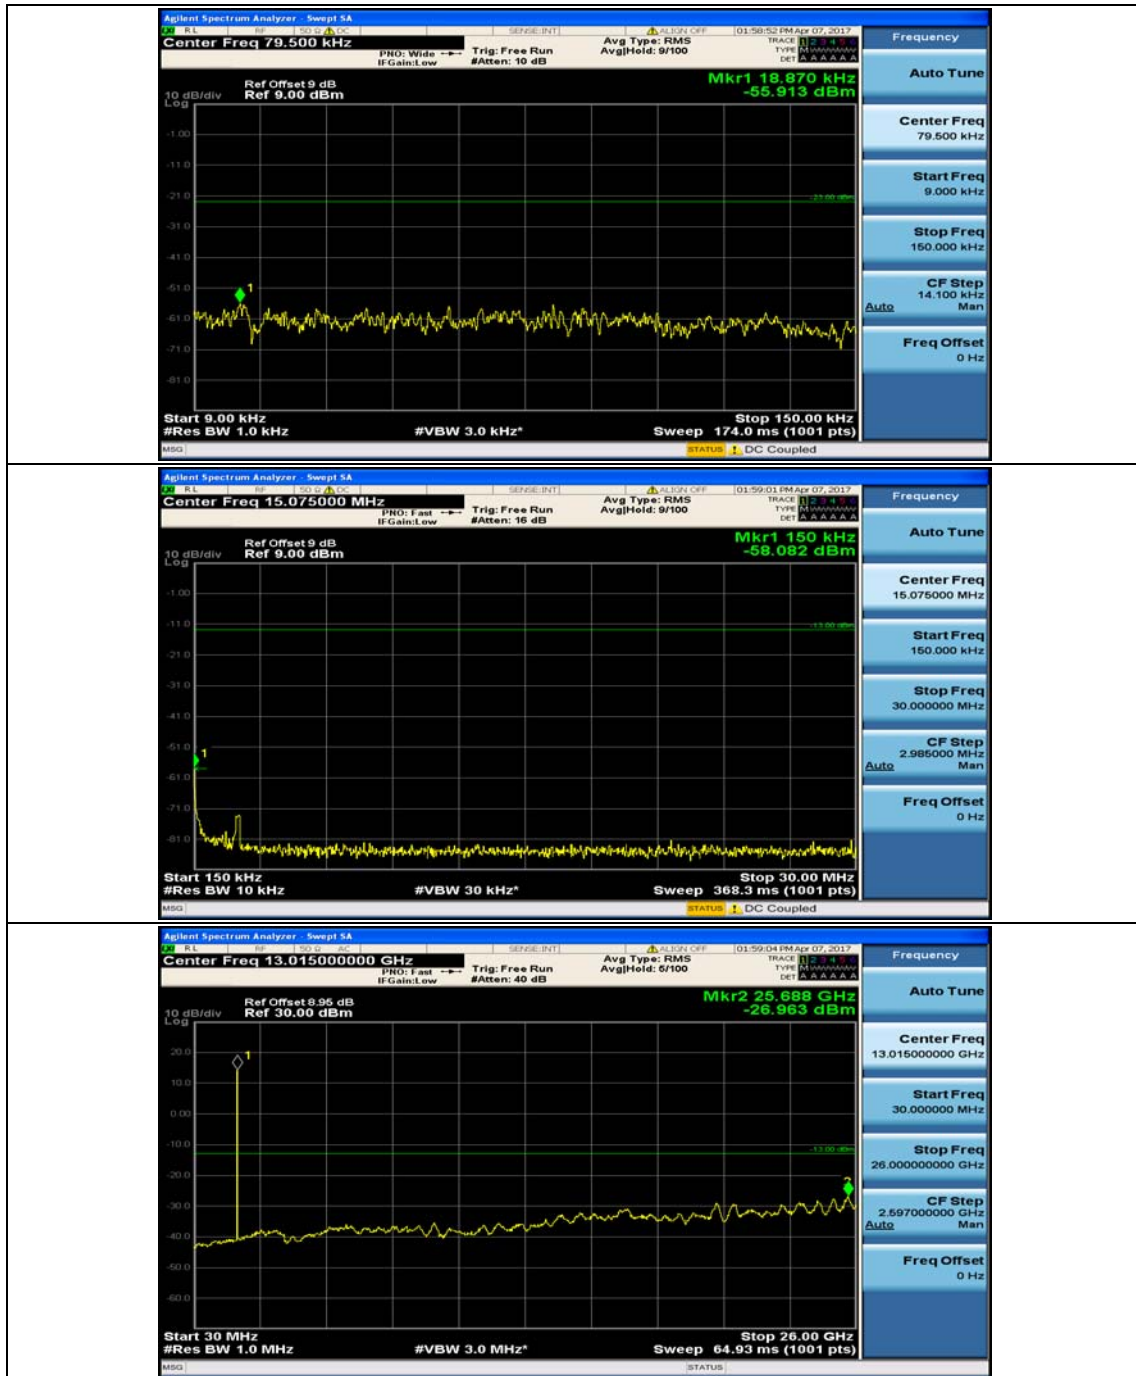

(Channel Bandwidth:20 MHz)_HCH_16QAM_50RB#50

(Channel Bandwidth:20 MHz)_HCH_16QAM_100RB#0

Appendix E: Conducted Spurious Emission

Test Graphs

Channel Bandwidth: 1.4 MHz

(Channel Bandwidth: 1.4 MHz)_MCH_16QAM_1RB#3

Channel Bandwidth: 3 MHz