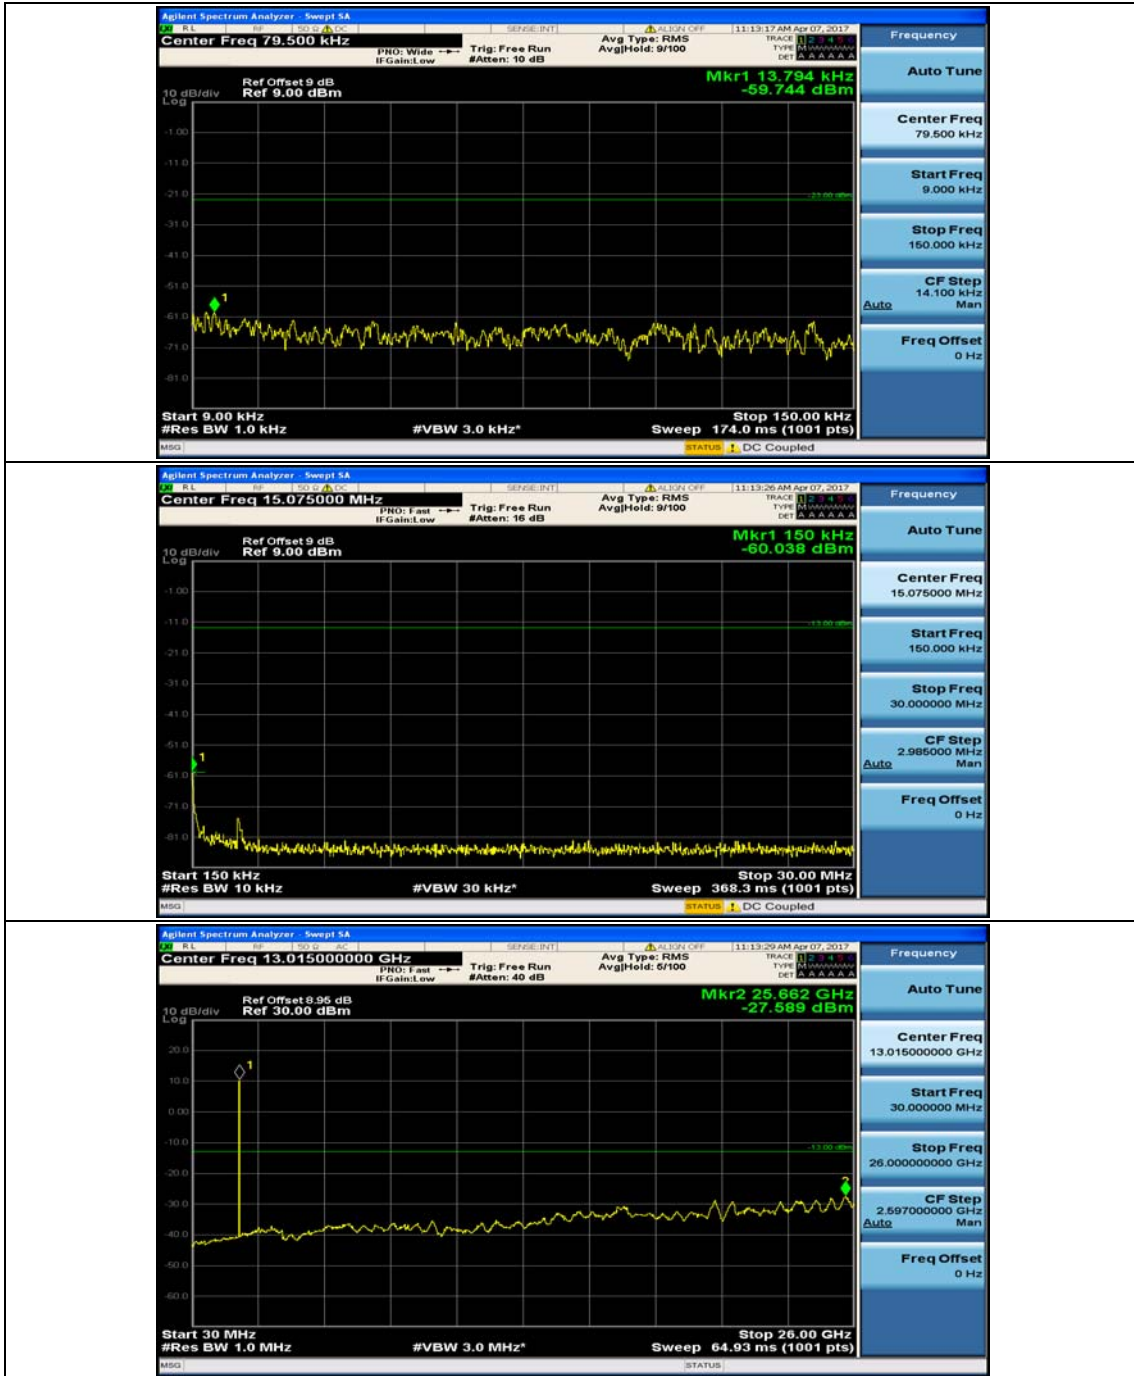

### Channel Bandwidth: 5 MHz

(Channel Bandwidth: 5 MHz)\_HCH\_16QAM\_1RB#12

### Channel Bandwidth: 10 MHz

### Channel Bandwidth: 15 MHz