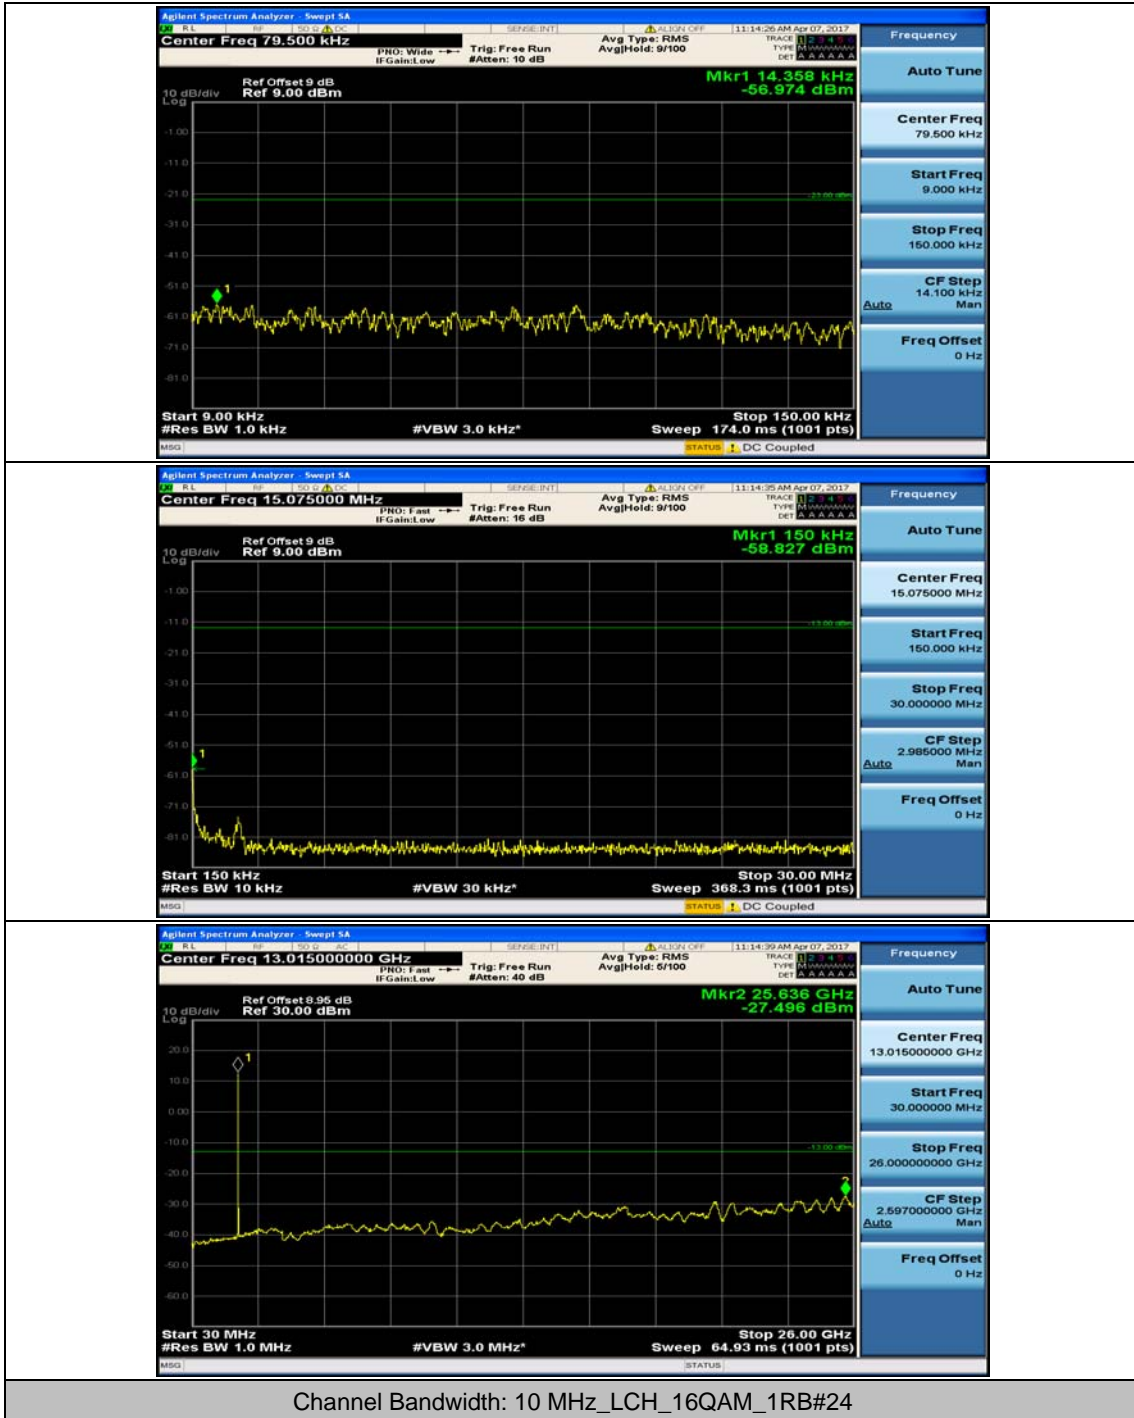

### Channel Bandwidth: 5 MHz

(Channel Bandwidth: 5 MHz)\_HCH\_16QAM\_1RB#12

### Channel Bandwidth: 10 MHz

### Channel Bandwidth: 15 MHz