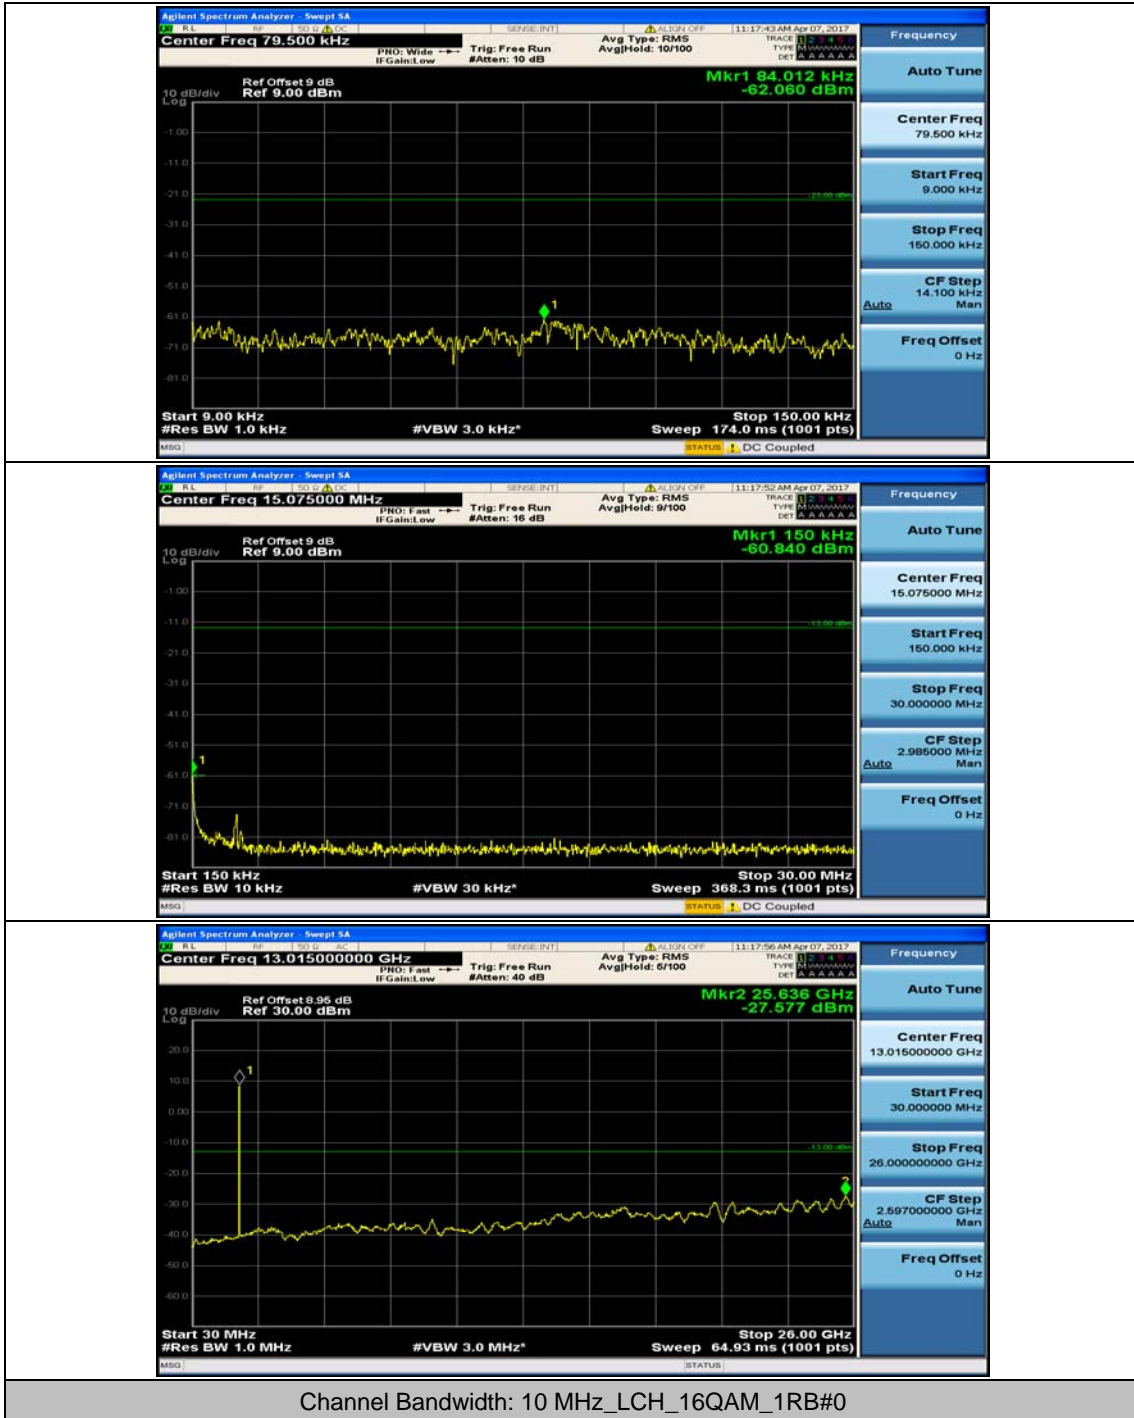

### Channel Bandwidth: 5 MHz

(Channel Bandwidth: 5 MHz)\_HCH\_16QAM\_1RB#12

### Channel Bandwidth: 10 MHz

### Channel Bandwidth: 15 MHz