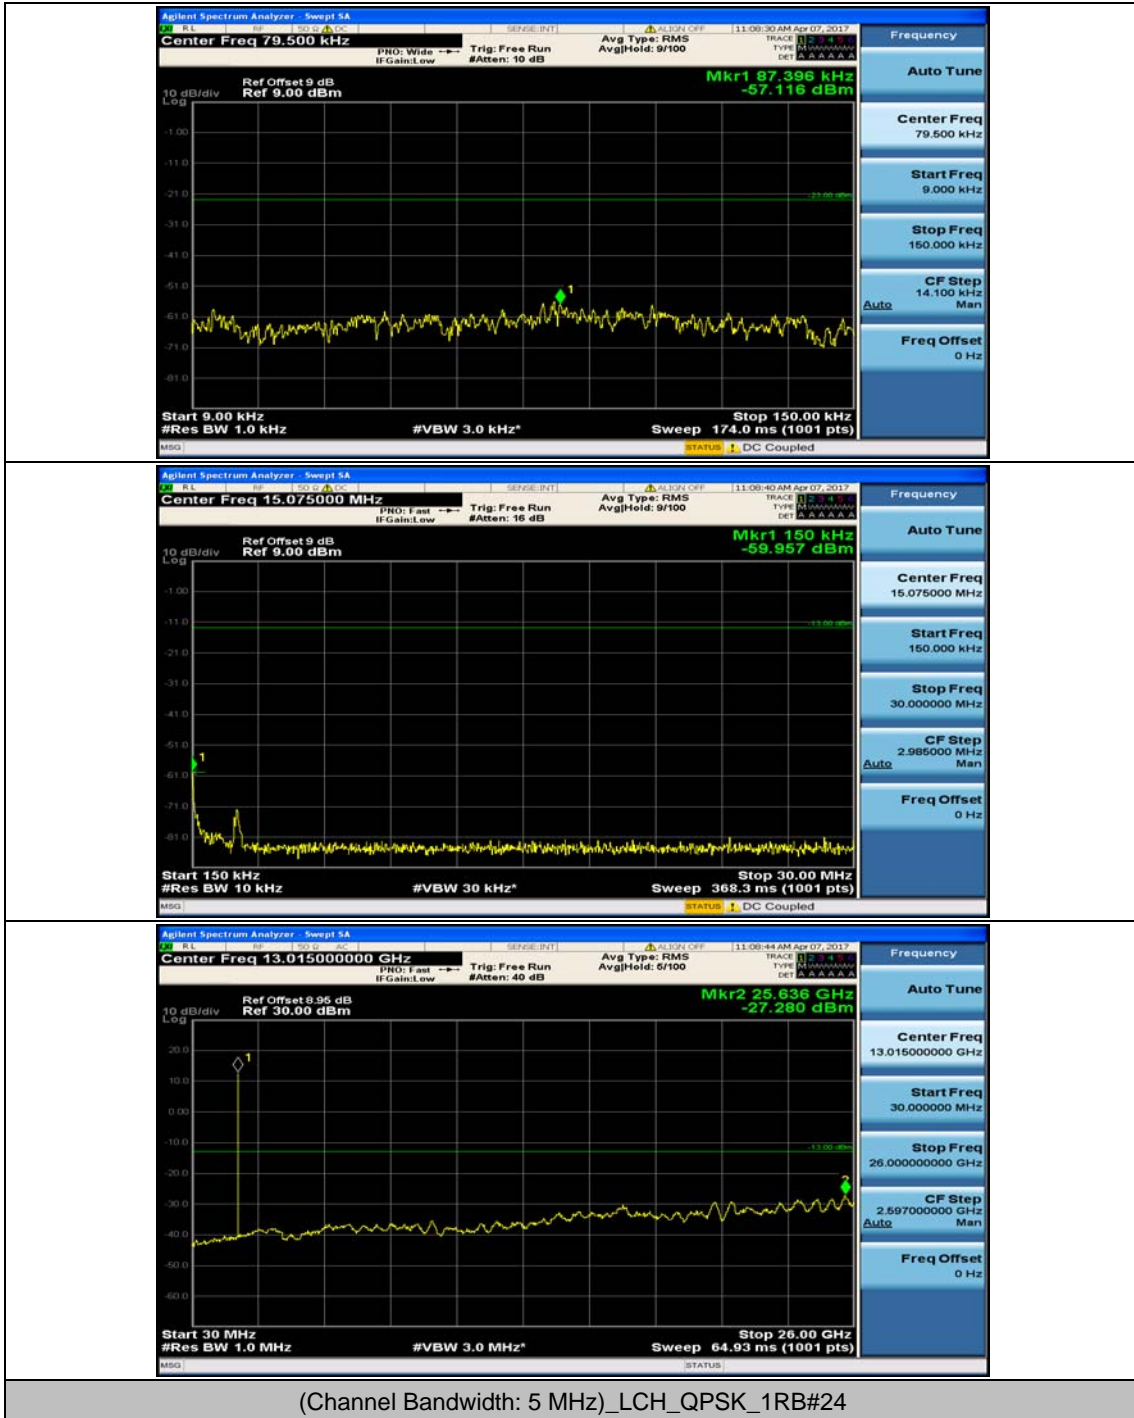

### Channel Bandwidth: 5 MHz

(Channel Bandwidth: 5 MHz)\_HCH\_16QAM\_1RB#12

### Channel Bandwidth: 10 MHz

### Channel Bandwidth: 15 MHz