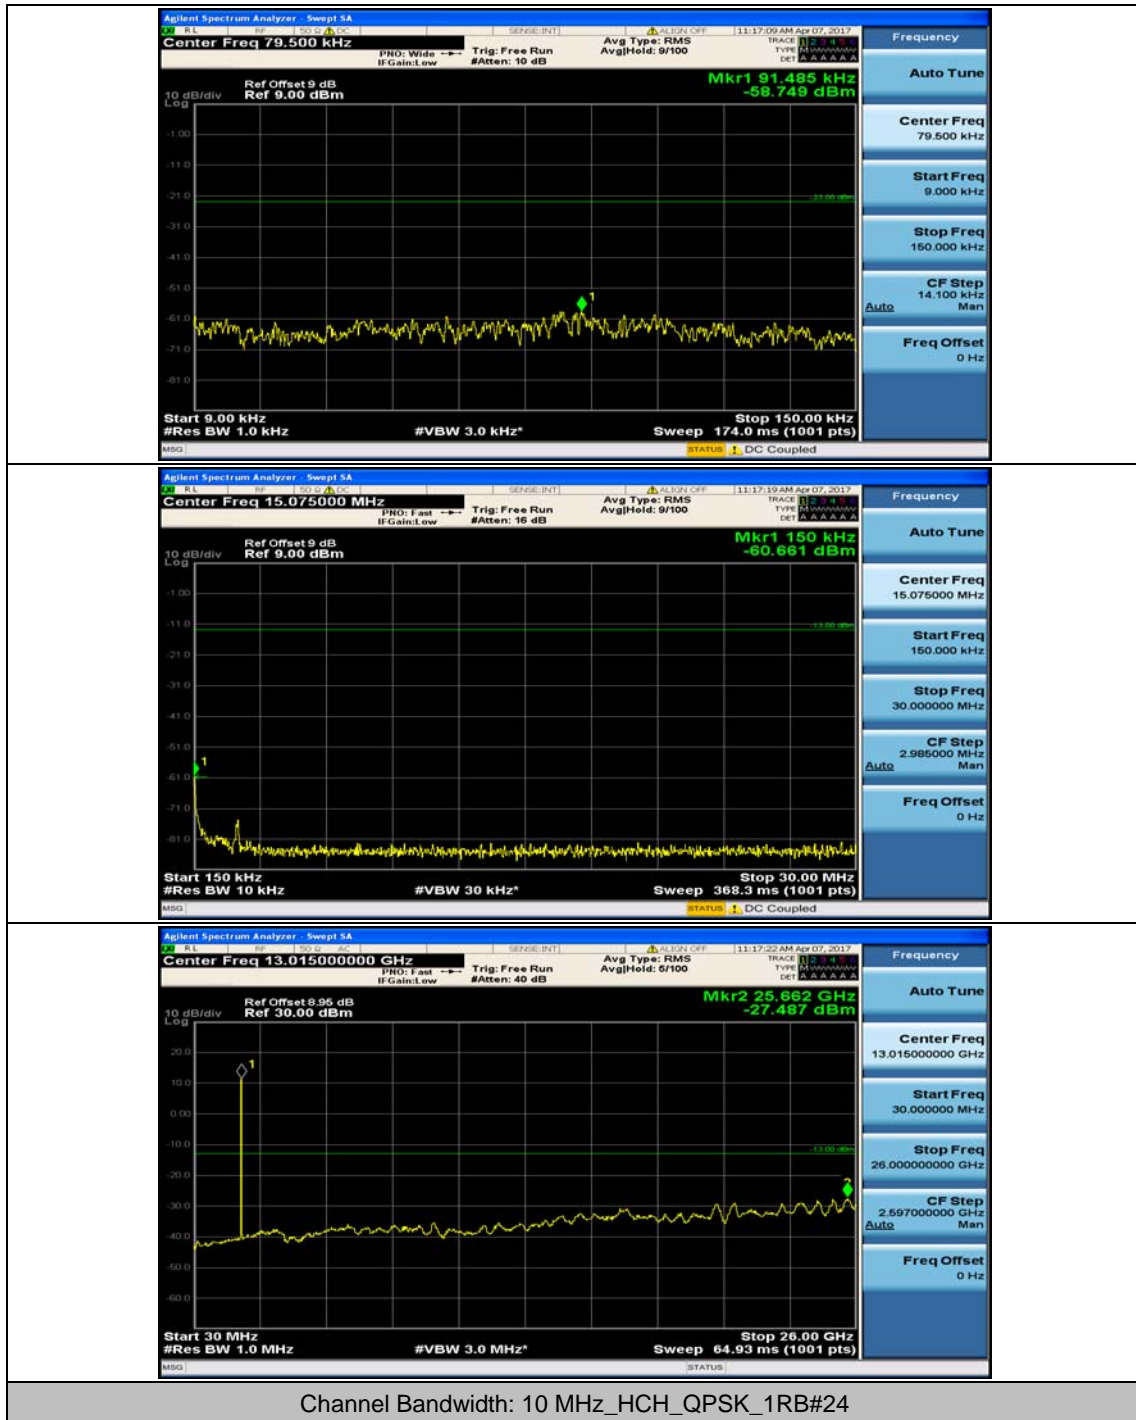

### Channel Bandwidth: 5 MHz

(Channel Bandwidth: 5 MHz)\_HCH\_16QAM\_1RB#12

### Channel Bandwidth: 10 MHz

### Channel Bandwidth: 15 MHz