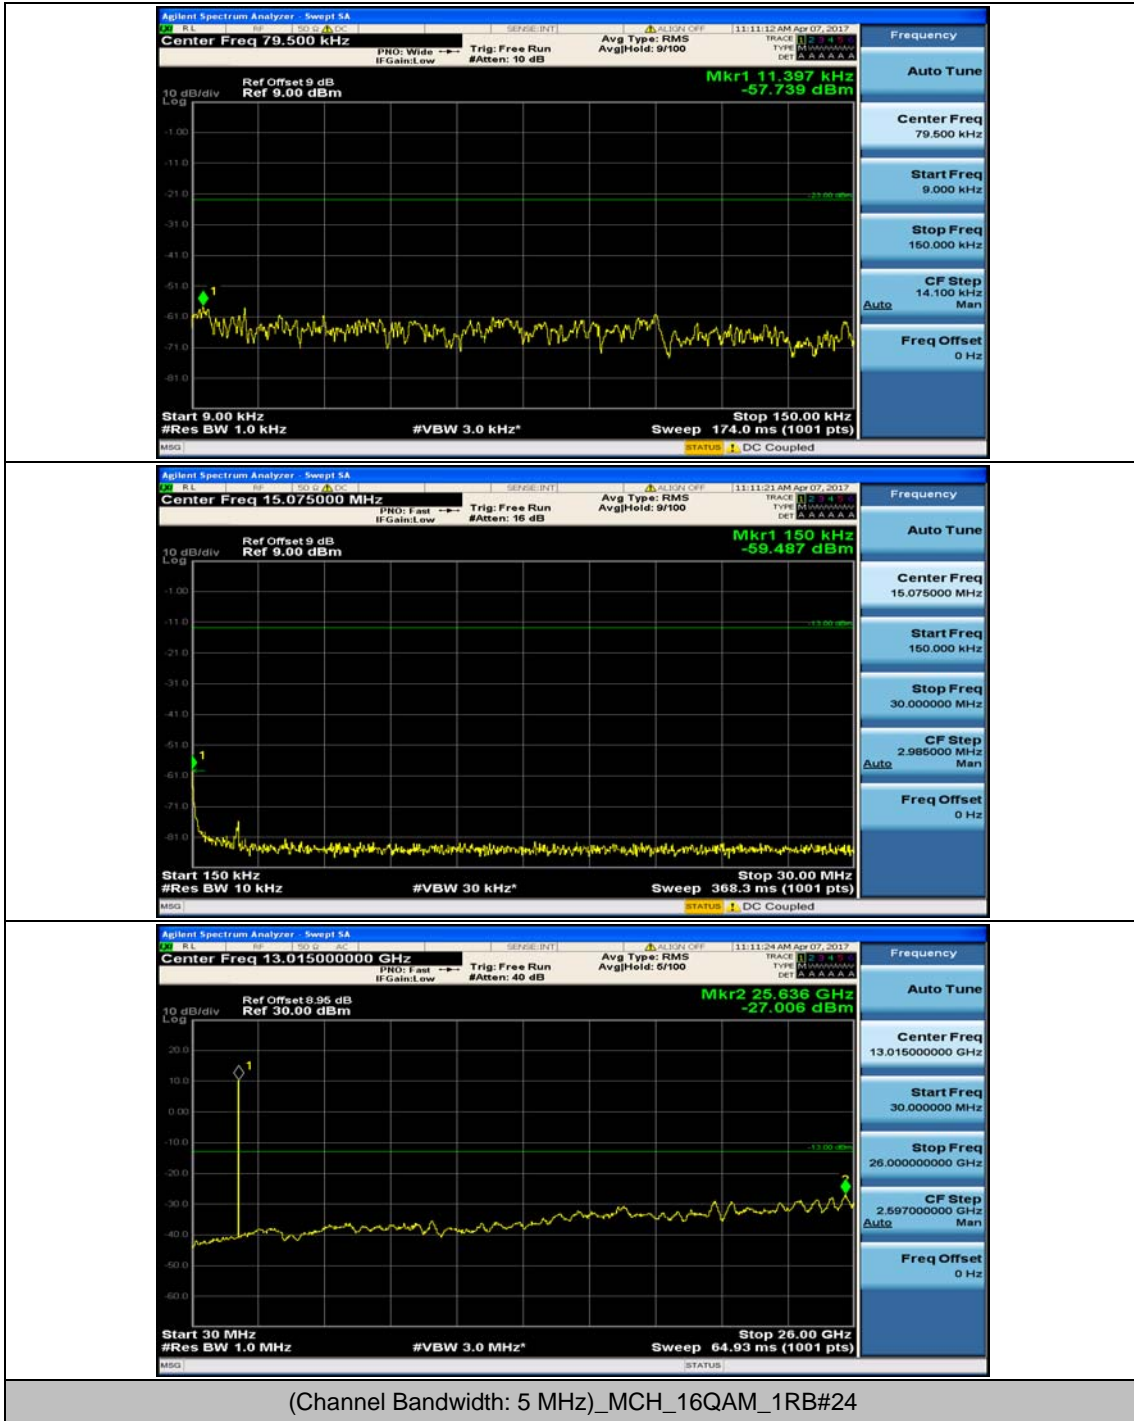

### Channel Bandwidth: 5 MHz

(Channel Bandwidth: 5 MHz)\_HCH\_16QAM\_1RB#12

### Channel Bandwidth: 10 MHz

### Channel Bandwidth: 15 MHz