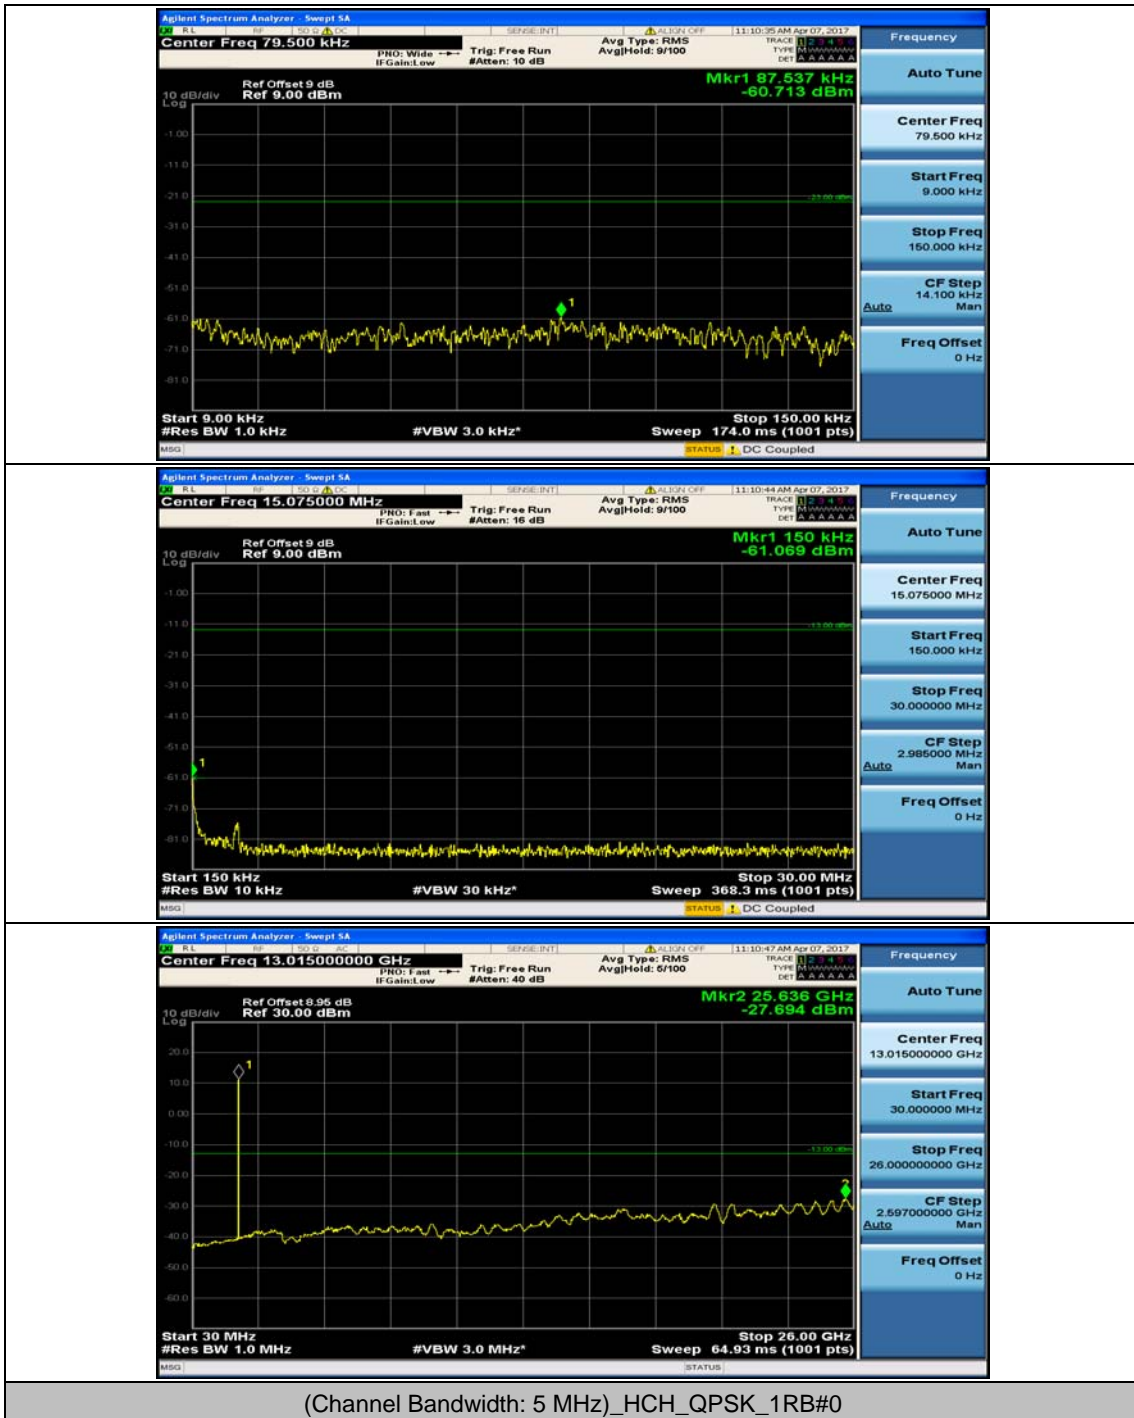

### Channel Bandwidth: 5 MHz

(Channel Bandwidth: 5 MHz)\_HCH\_16QAM\_1RB#12

### Channel Bandwidth: 10 MHz

### Channel Bandwidth: 15 MHz