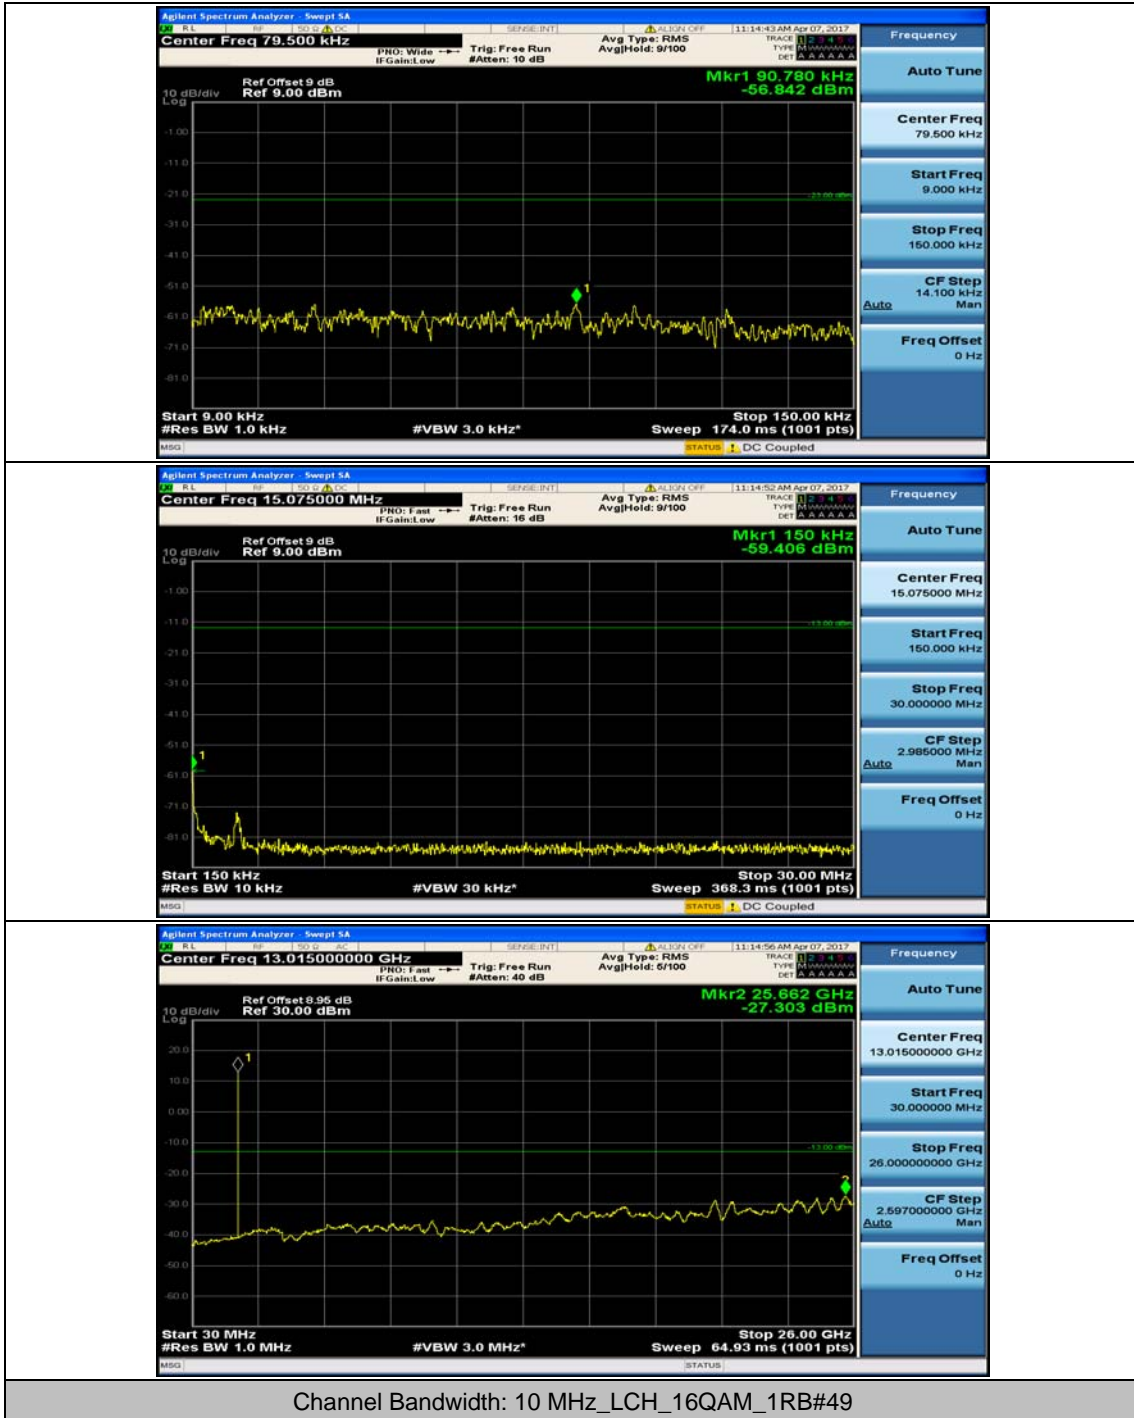

### Channel Bandwidth: 5 MHz

(Channel Bandwidth: 5 MHz)\_HCH\_16QAM\_1RB#12

### Channel Bandwidth: 10 MHz

### Channel Bandwidth: 15 MHz