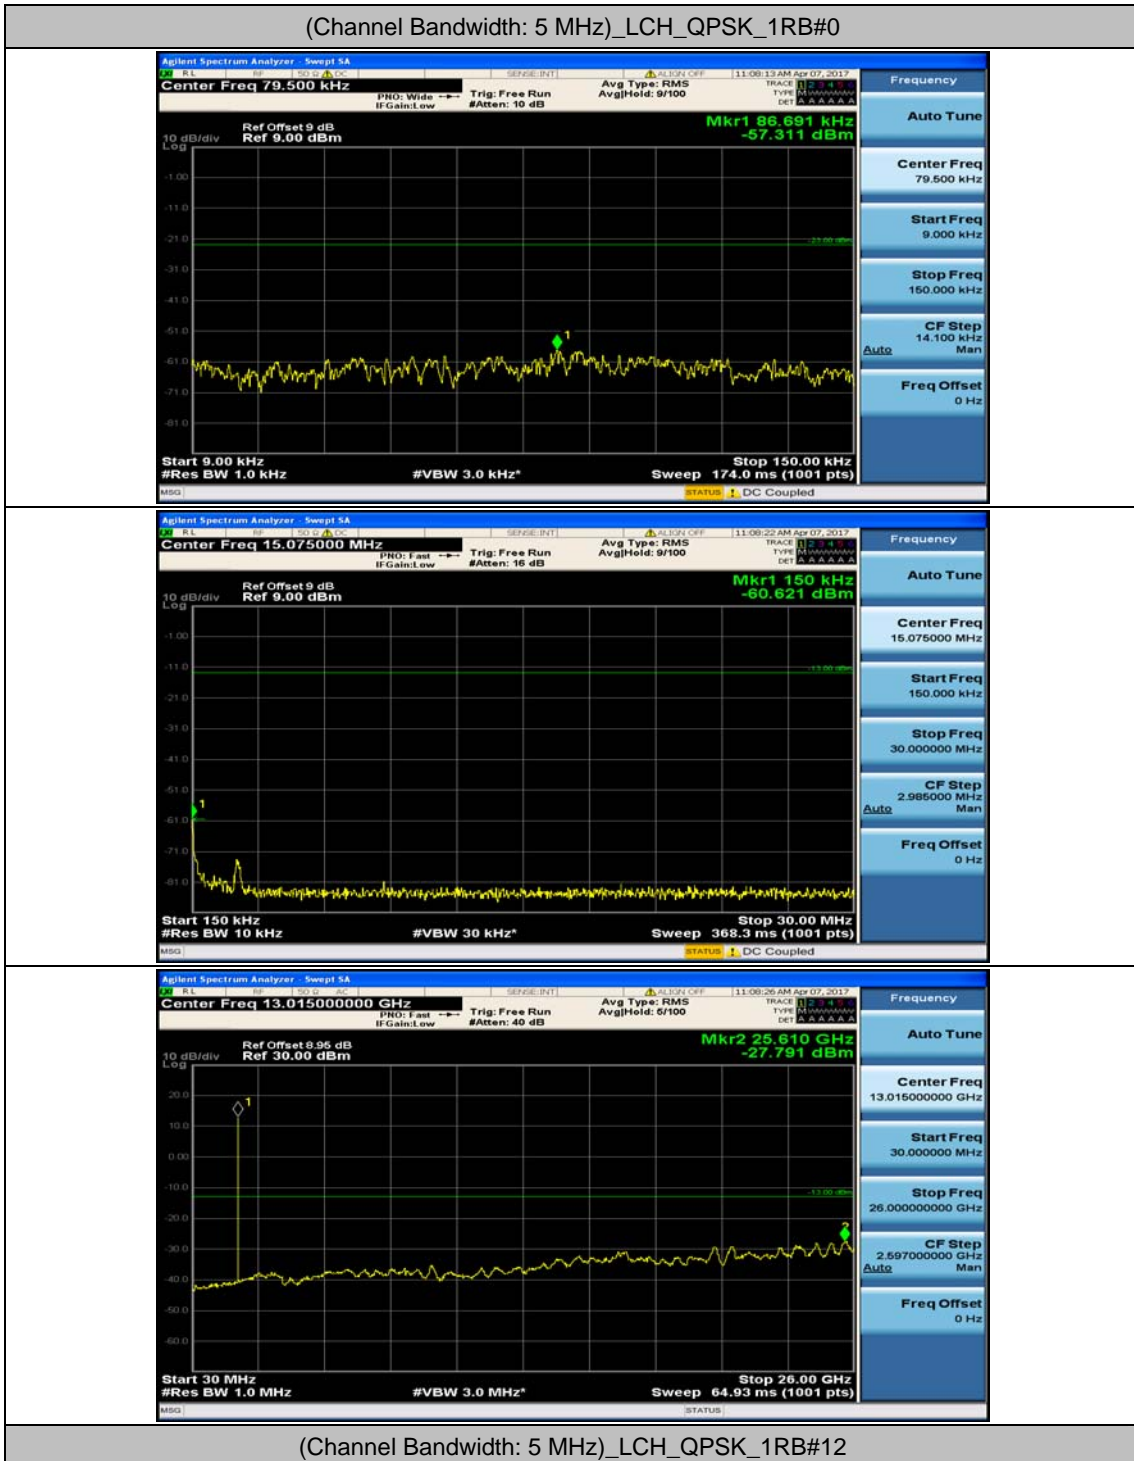

### Channel Bandwidth: 5 MHz

(Channel Bandwidth: 5 MHz)\_HCH\_16QAM\_1RB#12

### Channel Bandwidth: 10 MHz

### Channel Bandwidth: 15 MHz