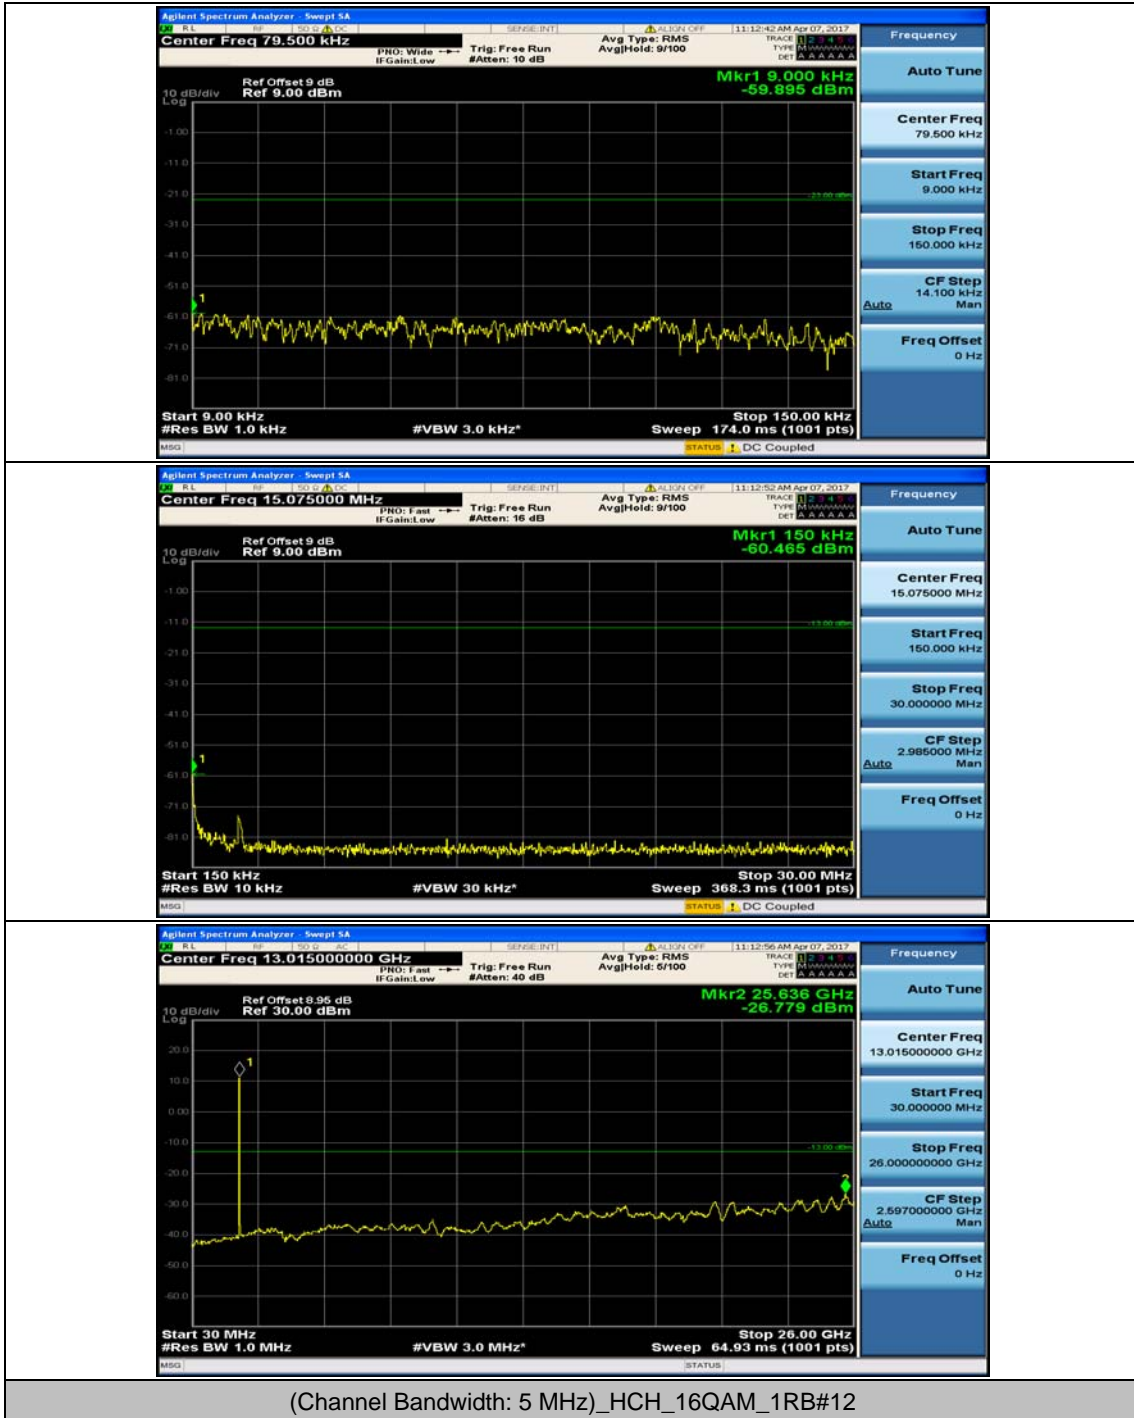

### Channel Bandwidth: 5 MHz

(Channel Bandwidth: 5 MHz)\_HCH\_16QAM\_1RB#12

### Channel Bandwidth: 10 MHz

### Channel Bandwidth: 15 MHz