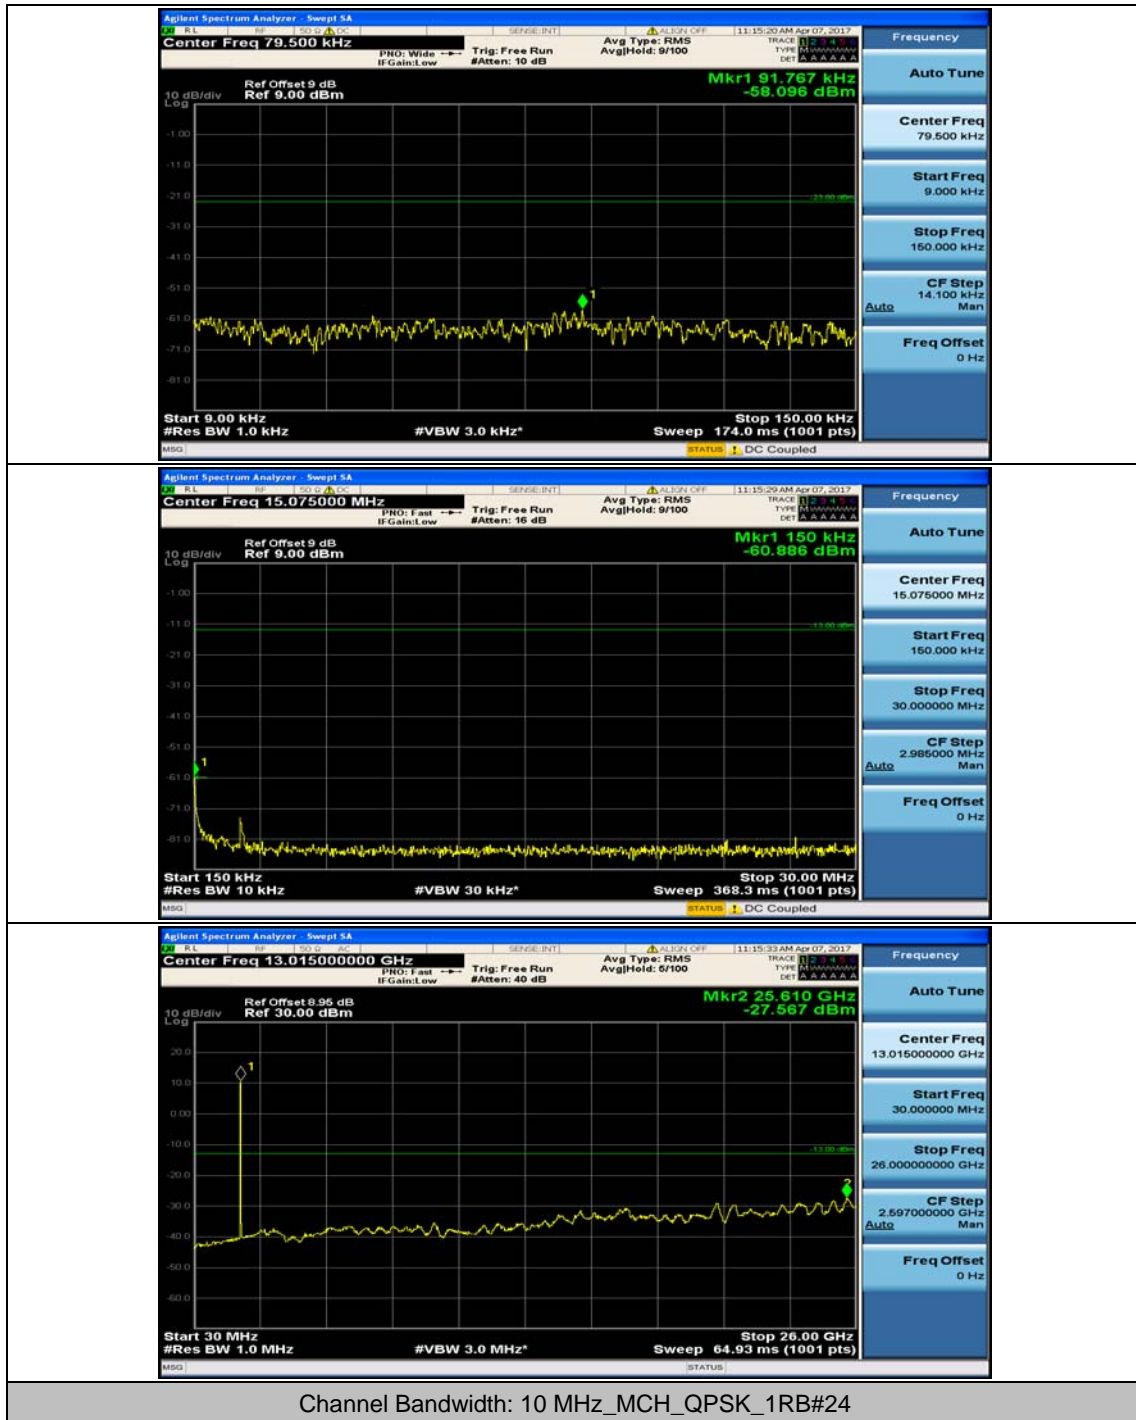

### Channel Bandwidth: 5 MHz

(Channel Bandwidth: 5 MHz)\_HCH\_16QAM\_1RB#12

### Channel Bandwidth: 10 MHz

### Channel Bandwidth: 15 MHz