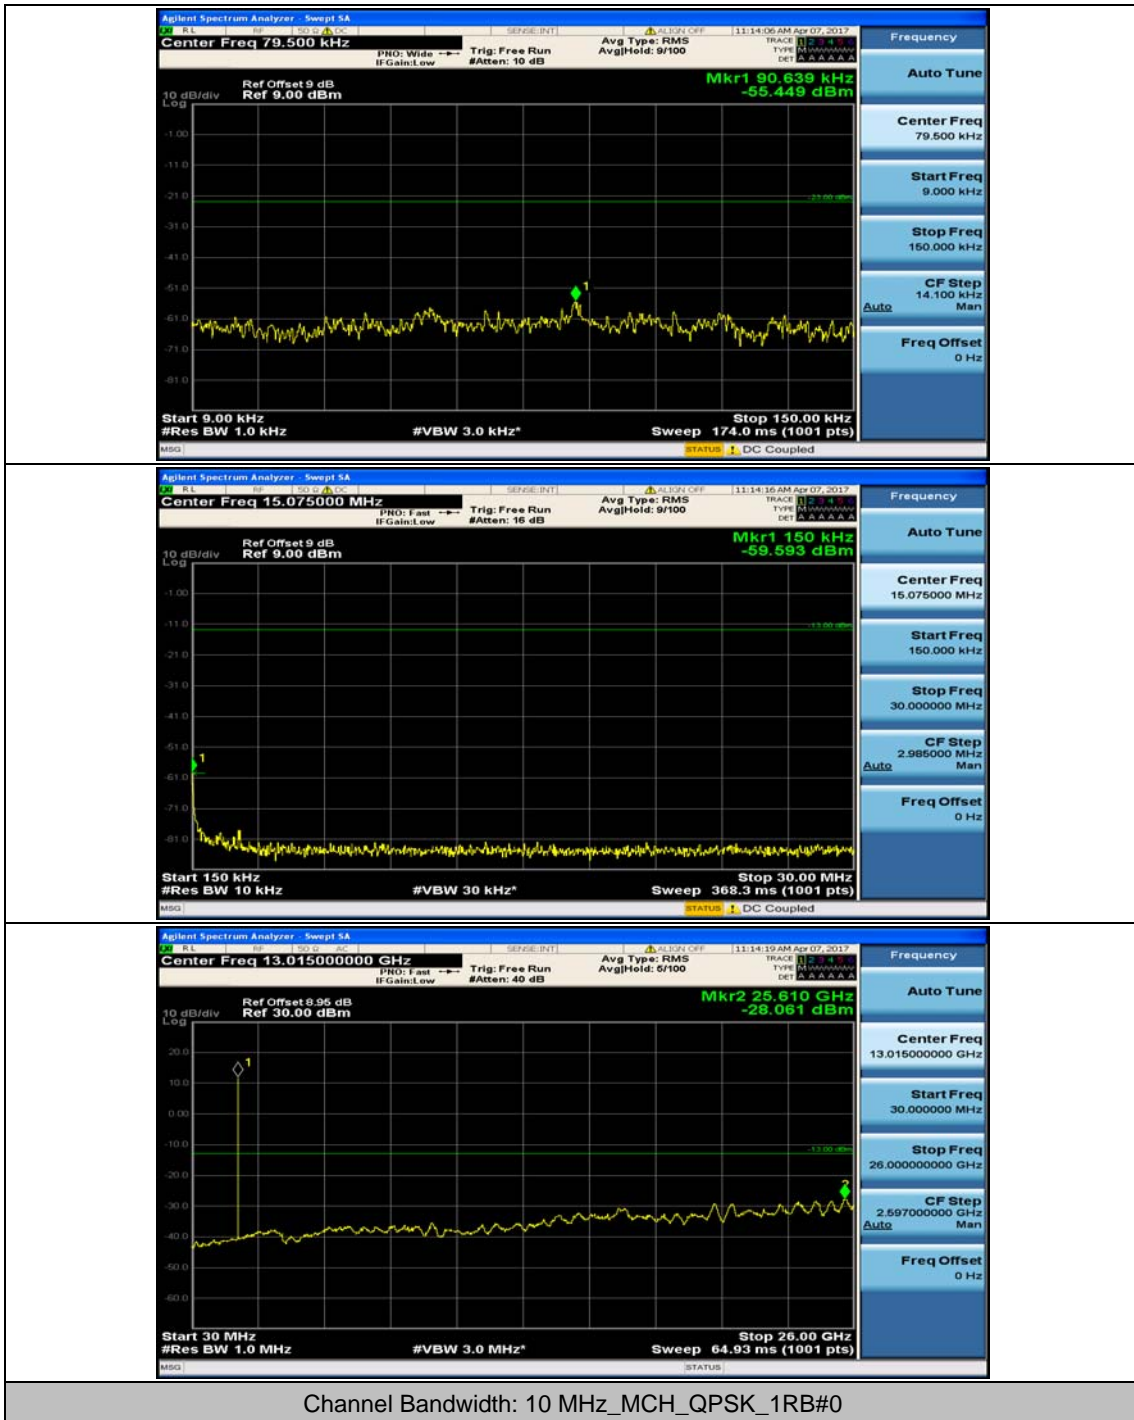

### Channel Bandwidth: 5 MHz

(Channel Bandwidth: 5 MHz)\_HCH\_16QAM\_1RB#12

### Channel Bandwidth: 10 MHz

### Channel Bandwidth: 15 MHz