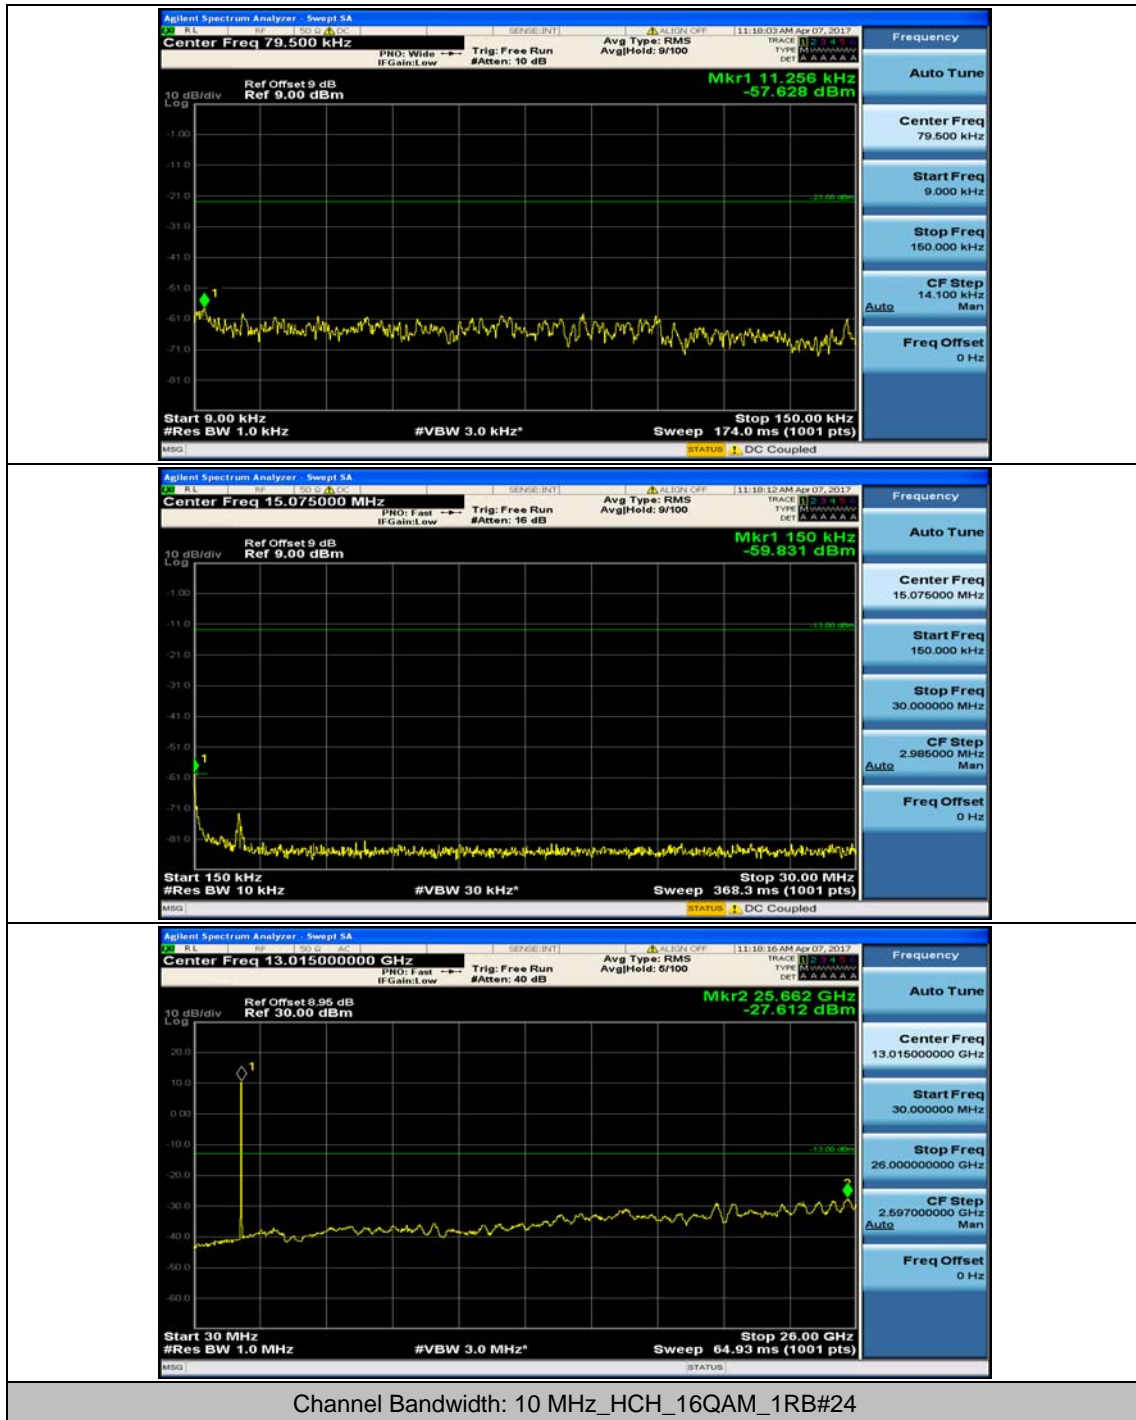

### Channel Bandwidth: 5 MHz

(Channel Bandwidth: 5 MHz)\_HCH\_16QAM\_1RB#12

### Channel Bandwidth: 10 MHz

### Channel Bandwidth: 15 MHz