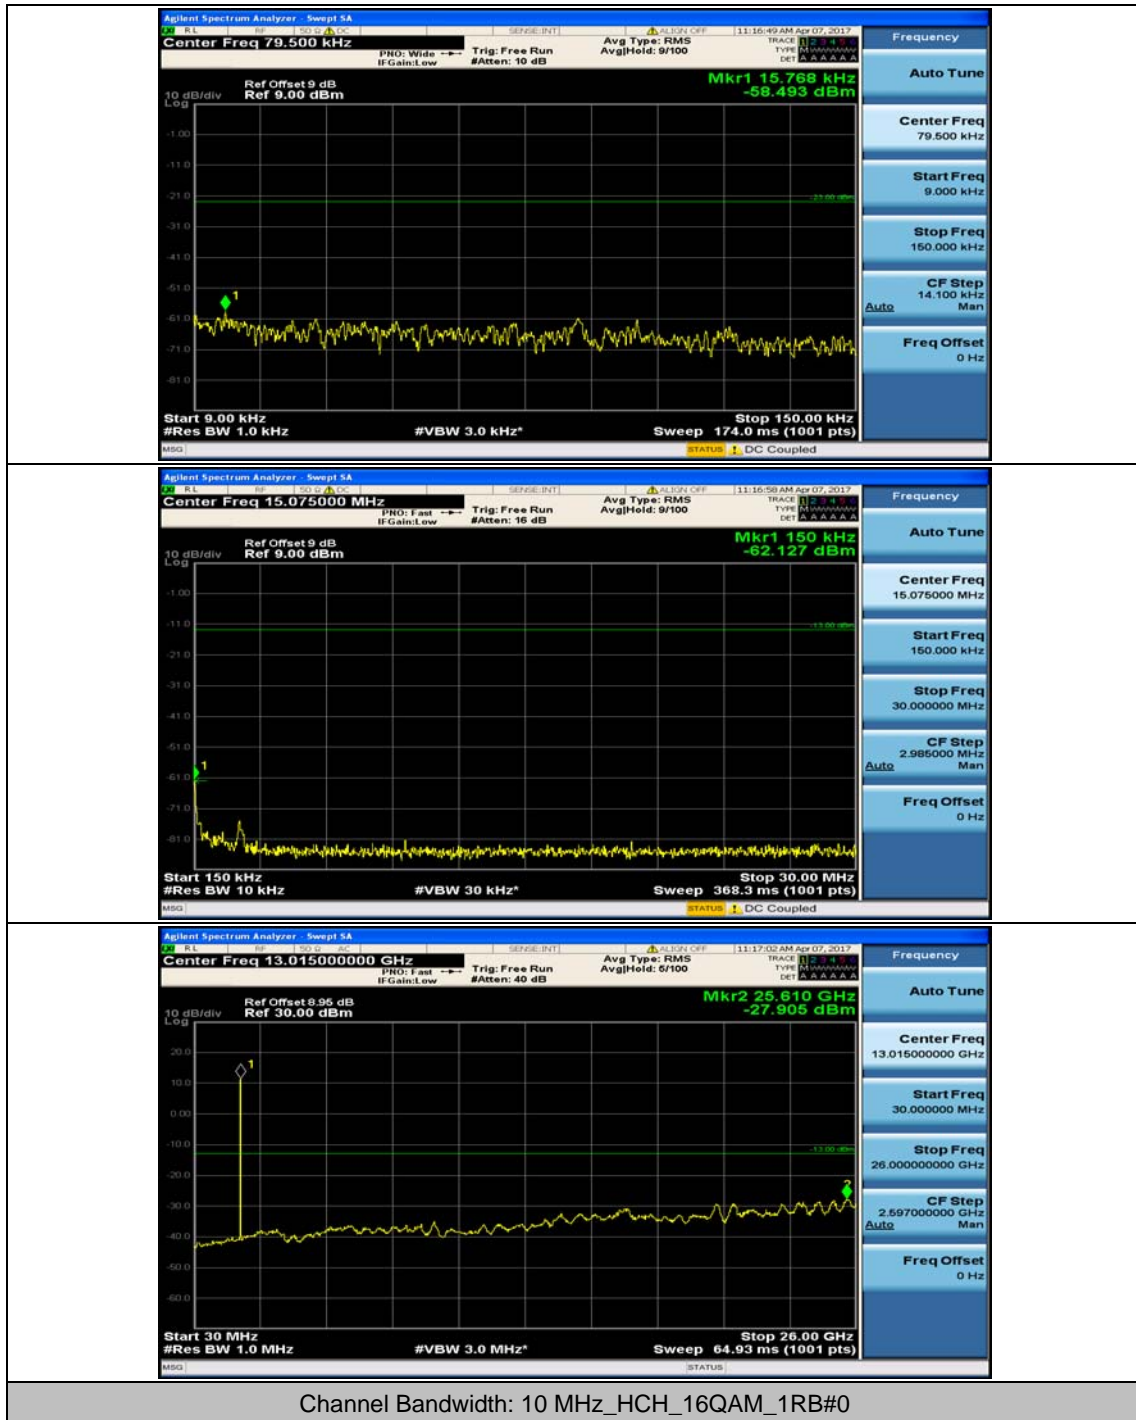

### Channel Bandwidth: 5 MHz

(Channel Bandwidth: 5 MHz)\_HCH\_16QAM\_1RB#12

### Channel Bandwidth: 10 MHz

### Channel Bandwidth: 15 MHz