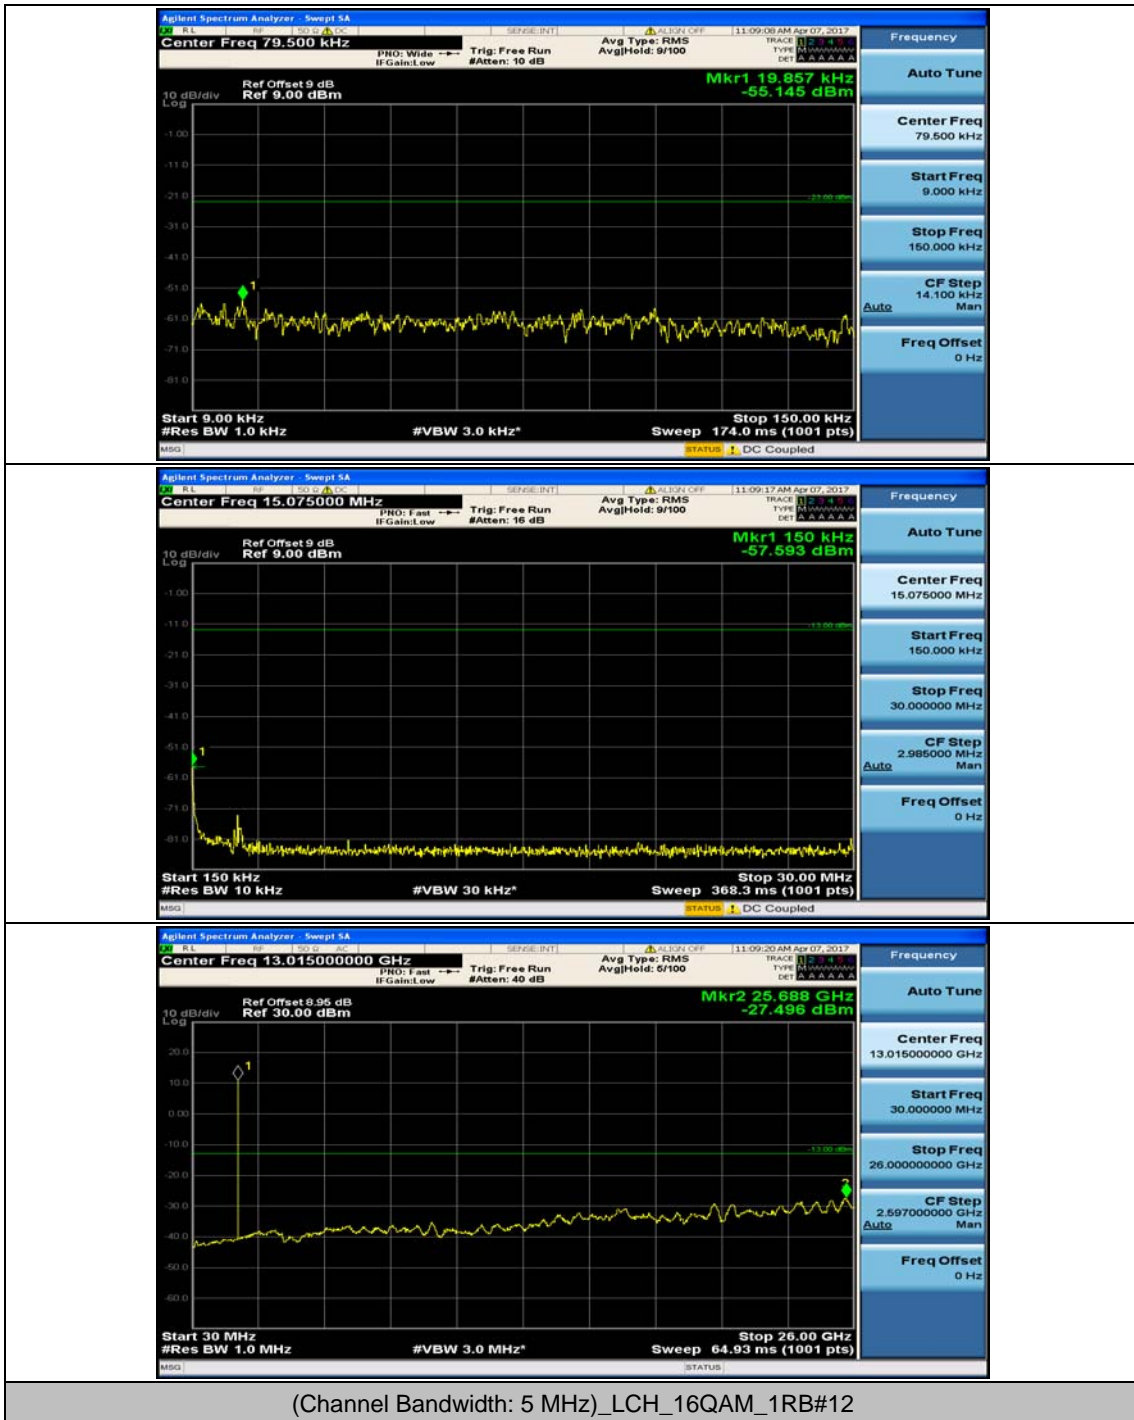

### Channel Bandwidth: 5 MHz

(Channel Bandwidth: 5 MHz)\_HCH\_16QAM\_1RB#12

### Channel Bandwidth: 10 MHz

### Channel Bandwidth: 15 MHz