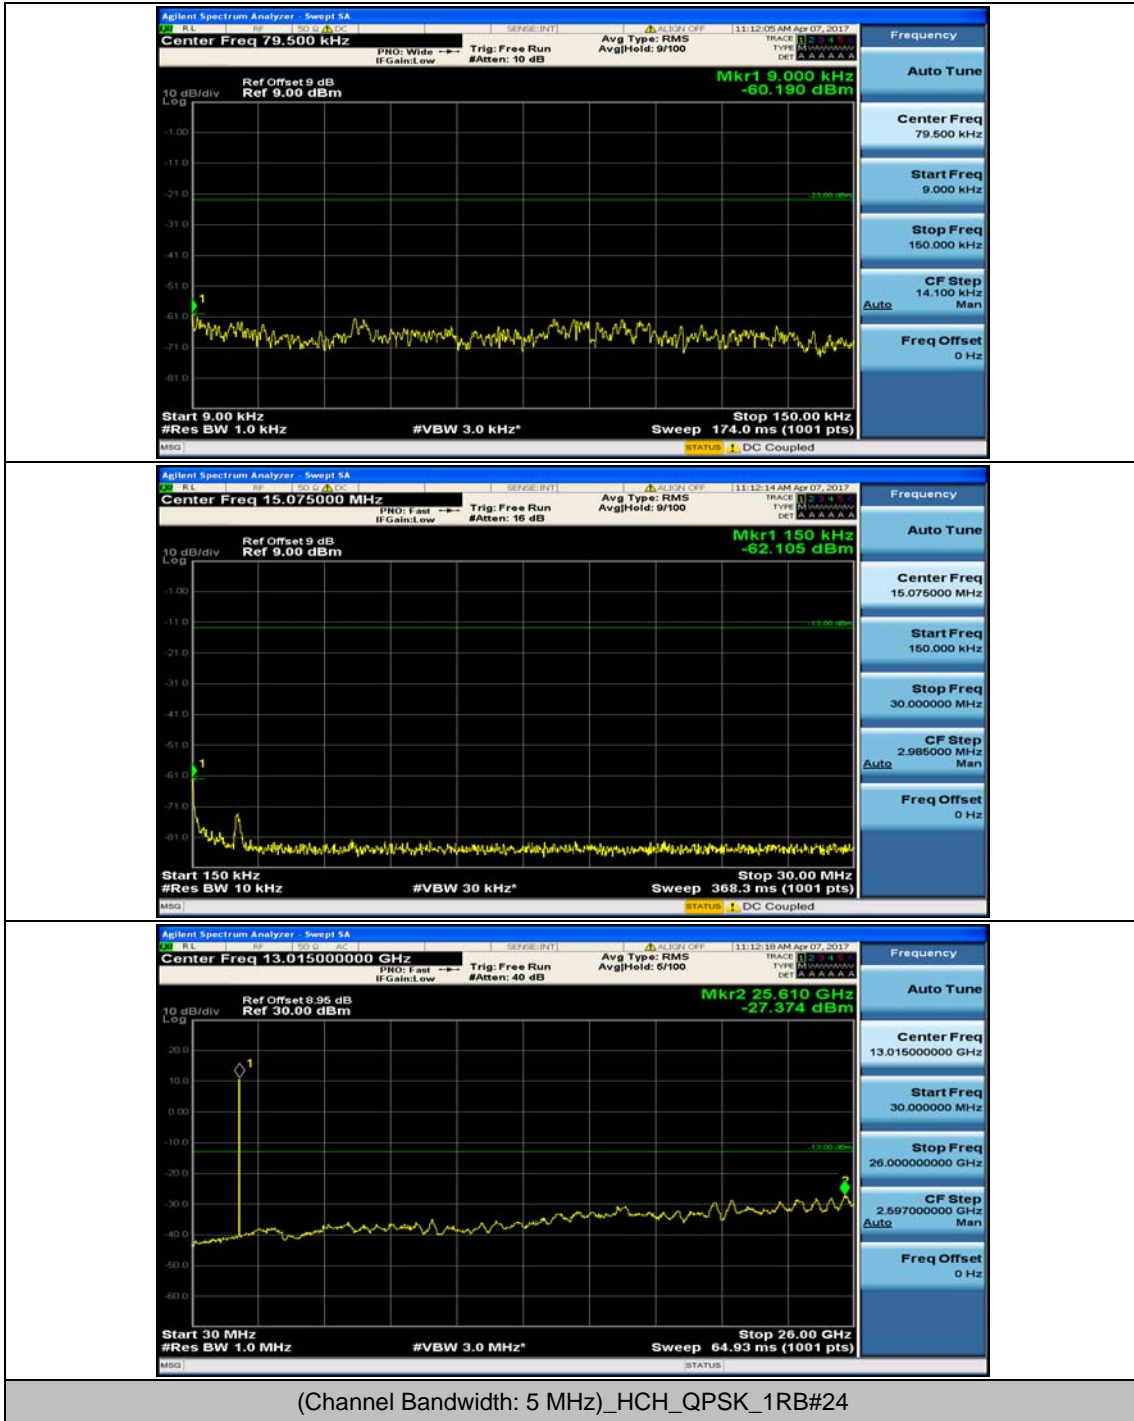

### Channel Bandwidth: 5 MHz

(Channel Bandwidth: 5 MHz)\_HCH\_16QAM\_1RB#12

### Channel Bandwidth: 10 MHz

### Channel Bandwidth: 15 MHz