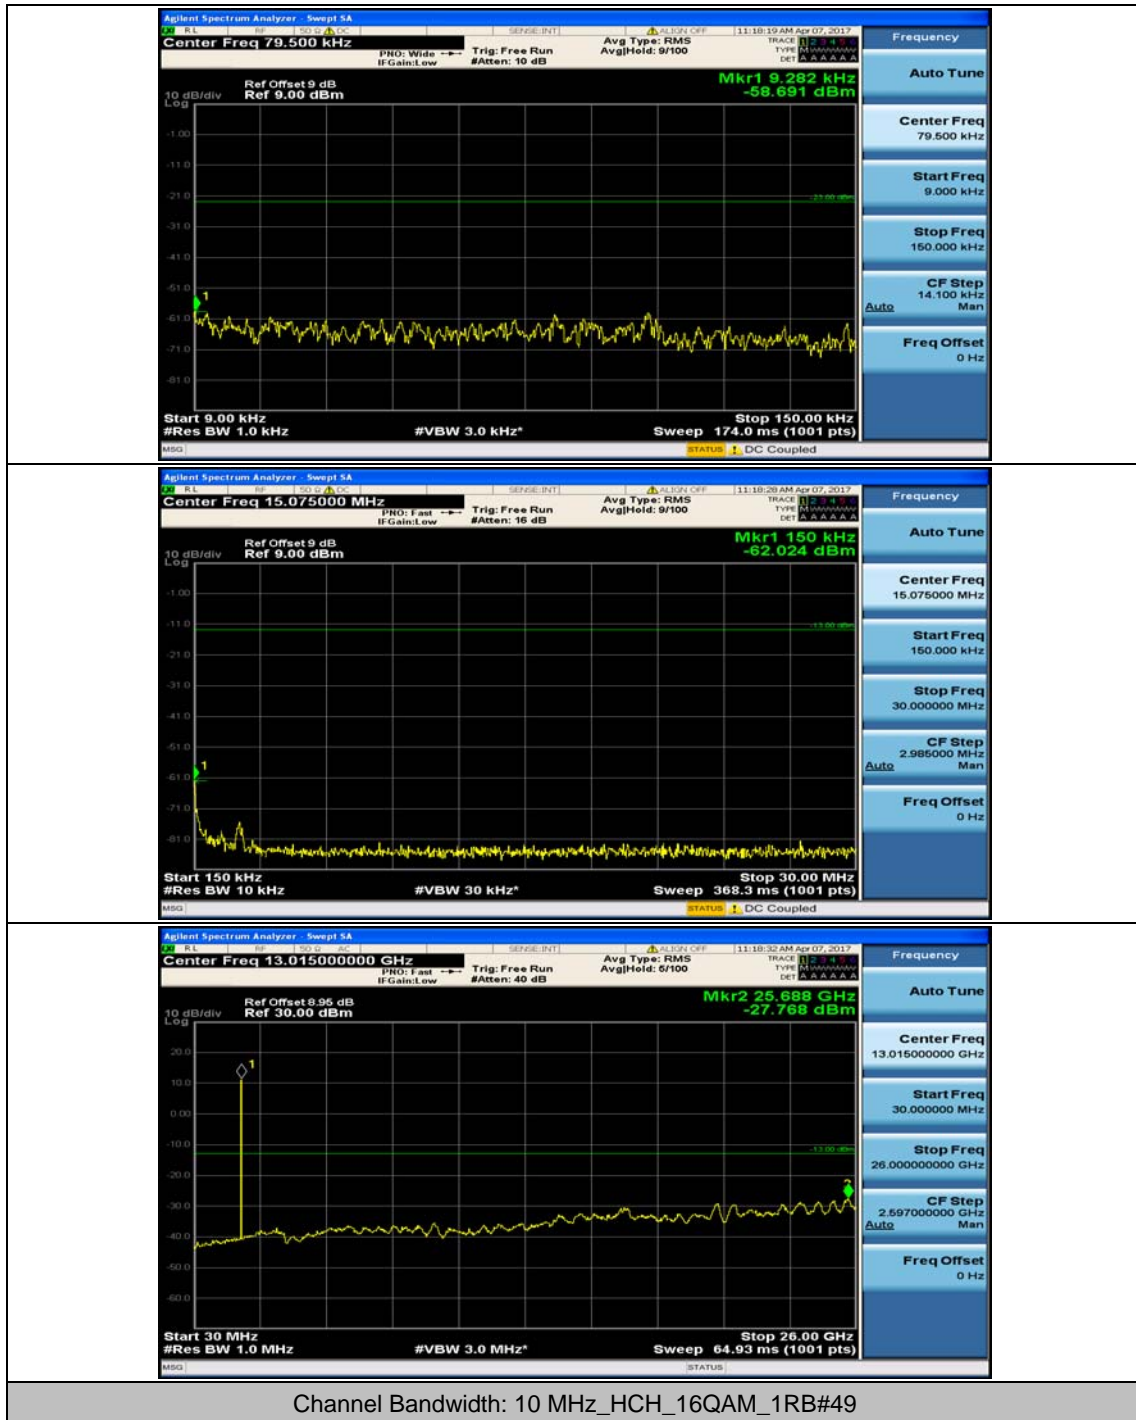

### Channel Bandwidth: 5 MHz

(Channel Bandwidth: 5 MHz)\_HCH\_16QAM\_1RB#12

### Channel Bandwidth: 10 MHz

### Channel Bandwidth: 15 MHz