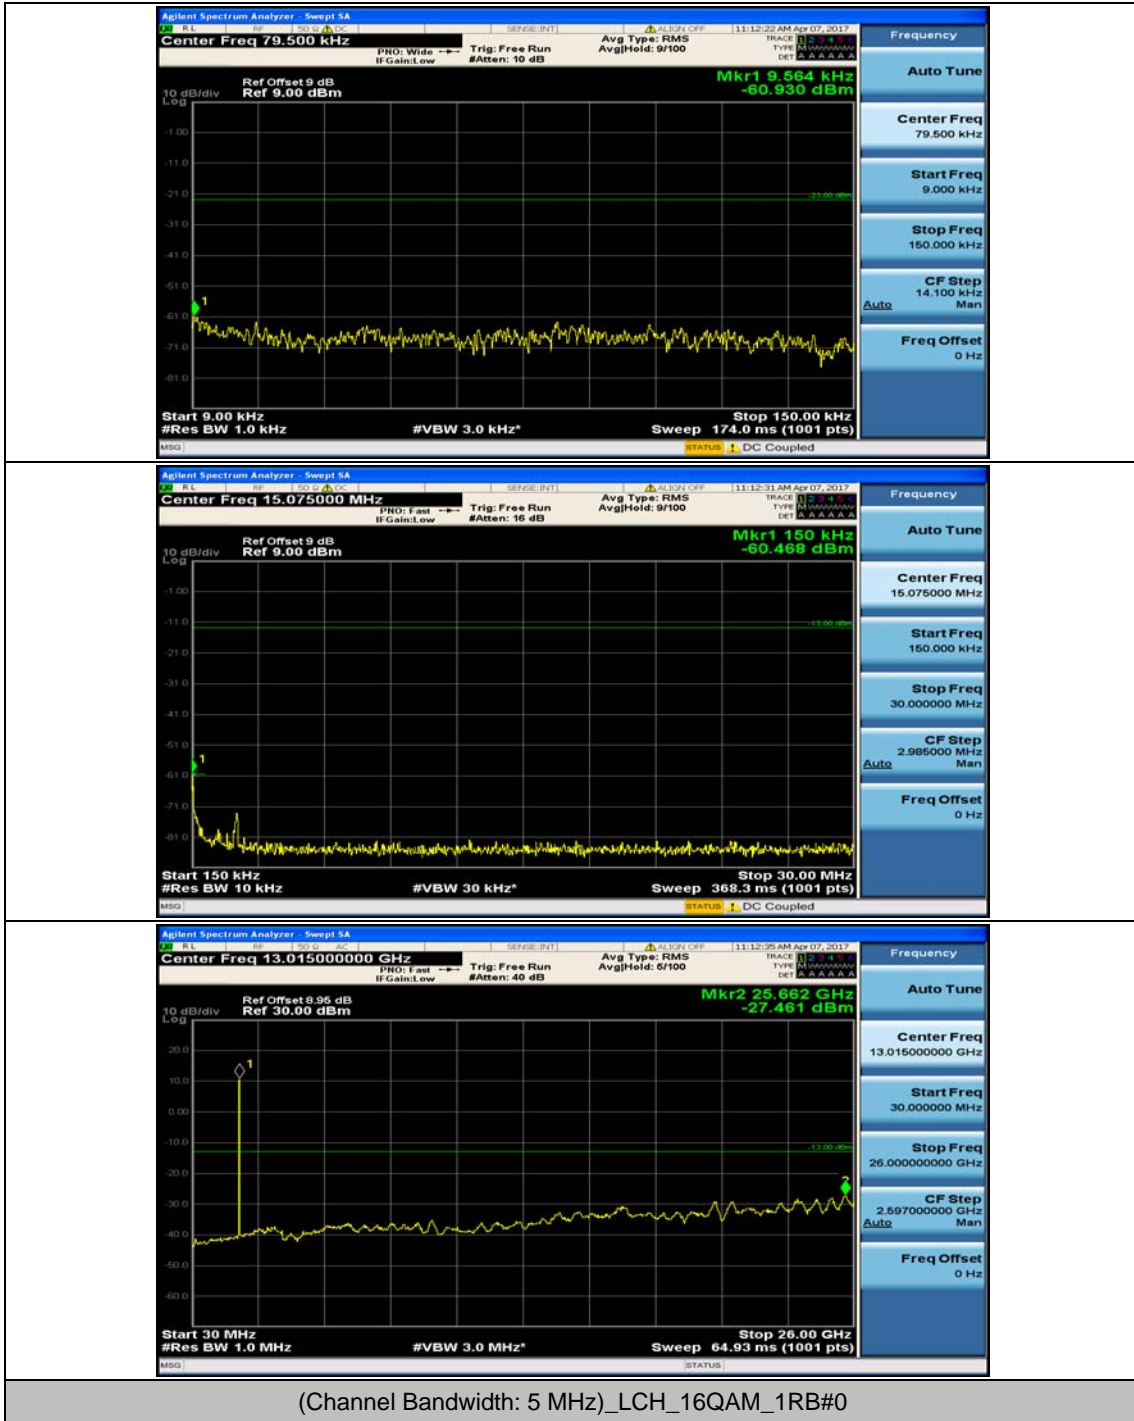

### Channel Bandwidth: 5 MHz

(Channel Bandwidth: 5 MHz)\_HCH\_16QAM\_1RB#12

### Channel Bandwidth: 10 MHz

### Channel Bandwidth: 15 MHz