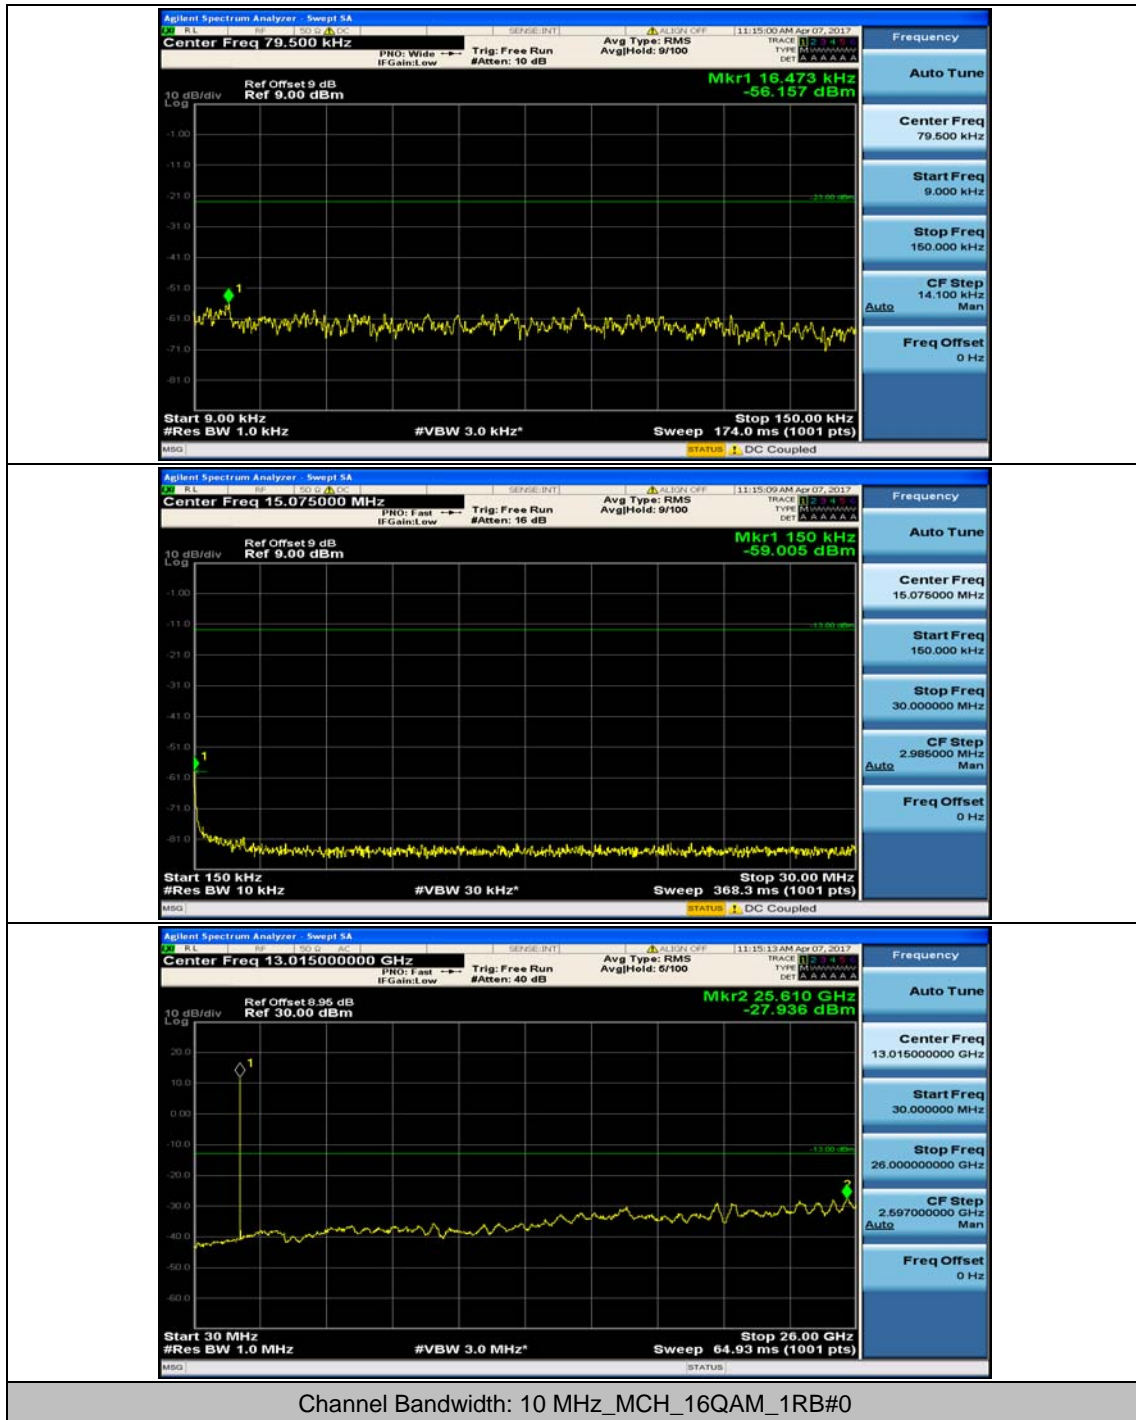

### Channel Bandwidth: 5 MHz

(Channel Bandwidth: 5 MHz)\_HCH\_16QAM\_1RB#12

### Channel Bandwidth: 10 MHz

### Channel Bandwidth: 15 MHz