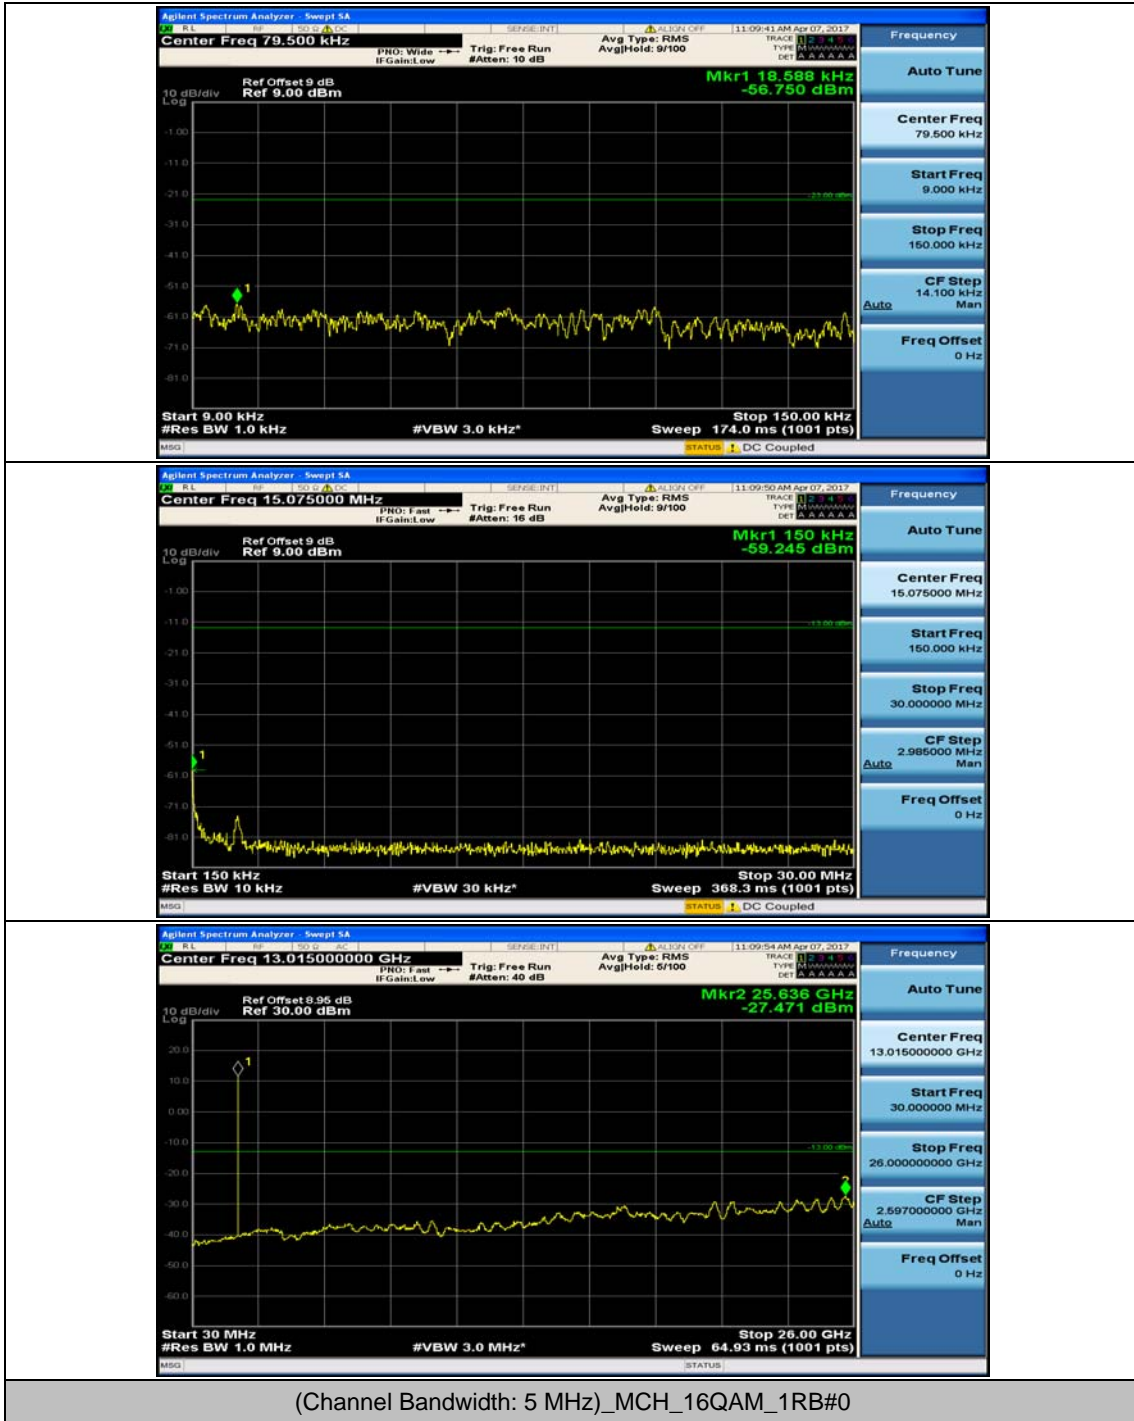

### Channel Bandwidth: 5 MHz

(Channel Bandwidth: 5 MHz)\_HCH\_16QAM\_1RB#12

### Channel Bandwidth: 10 MHz

### Channel Bandwidth: 15 MHz