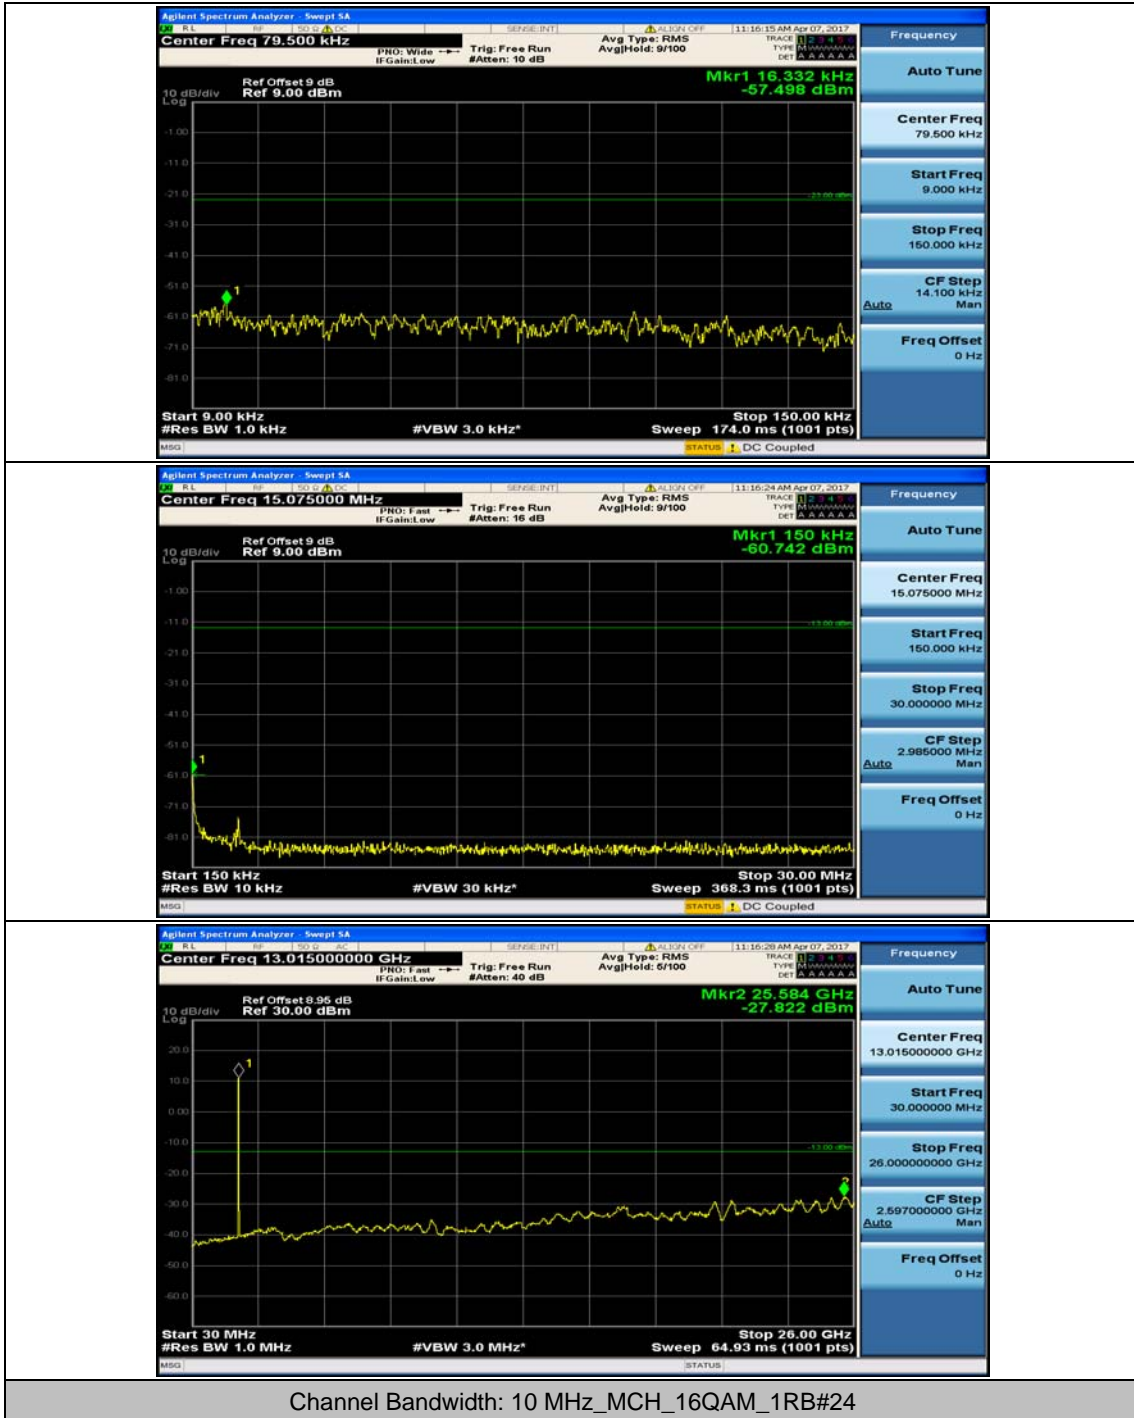

### Channel Bandwidth: 5 MHz

(Channel Bandwidth: 5 MHz)\_HCH\_16QAM\_1RB#12

### Channel Bandwidth: 10 MHz

### Channel Bandwidth: 15 MHz