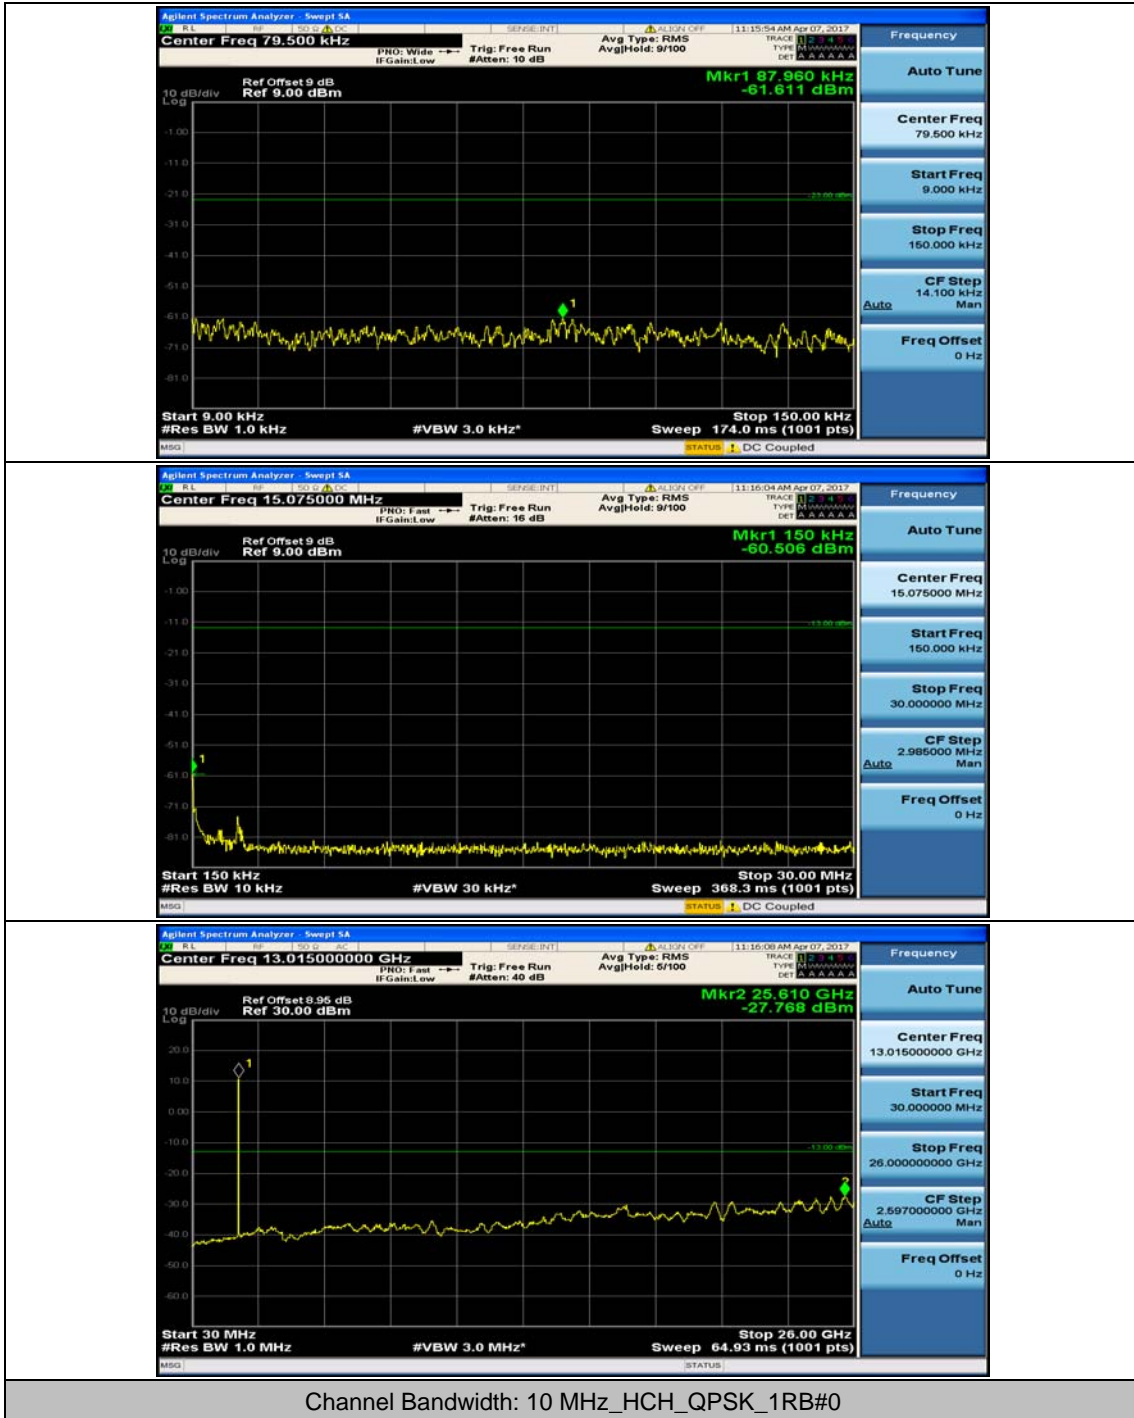

### Channel Bandwidth: 5 MHz

(Channel Bandwidth: 5 MHz)\_HCH\_16QAM\_1RB#12

### Channel Bandwidth: 10 MHz

### Channel Bandwidth: 15 MHz