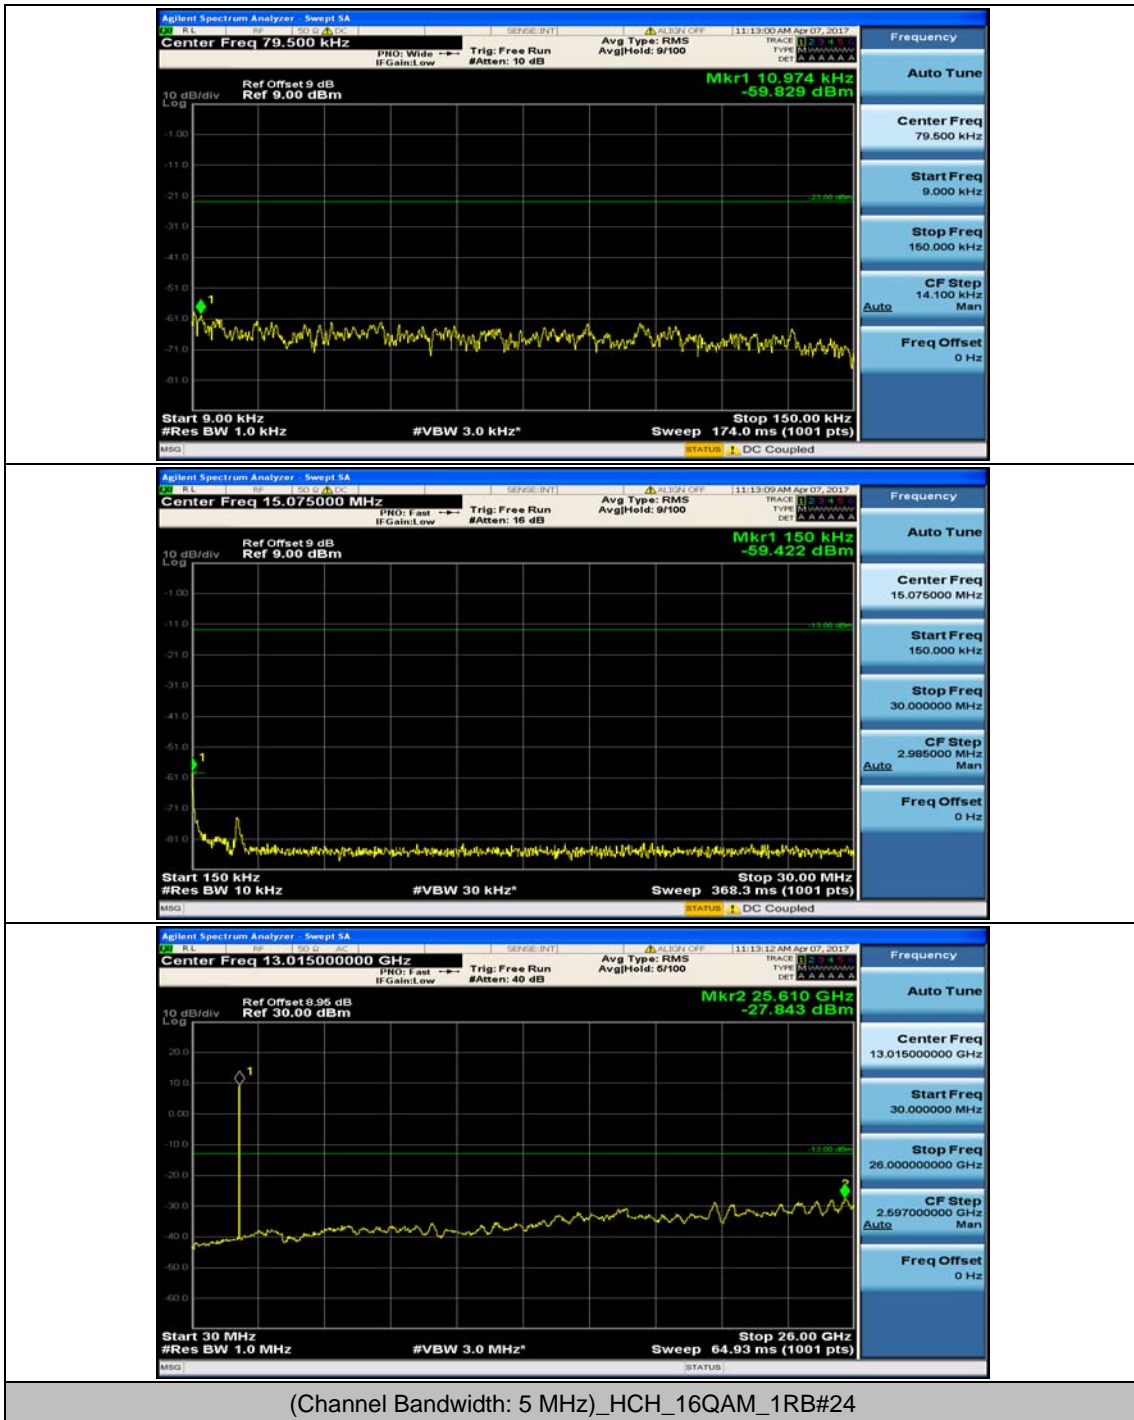

### Channel Bandwidth: 5 MHz

(Channel Bandwidth: 5 MHz)\_HCH\_16QAM\_1RB#12

### Channel Bandwidth: 10 MHz

### Channel Bandwidth: 15 MHz