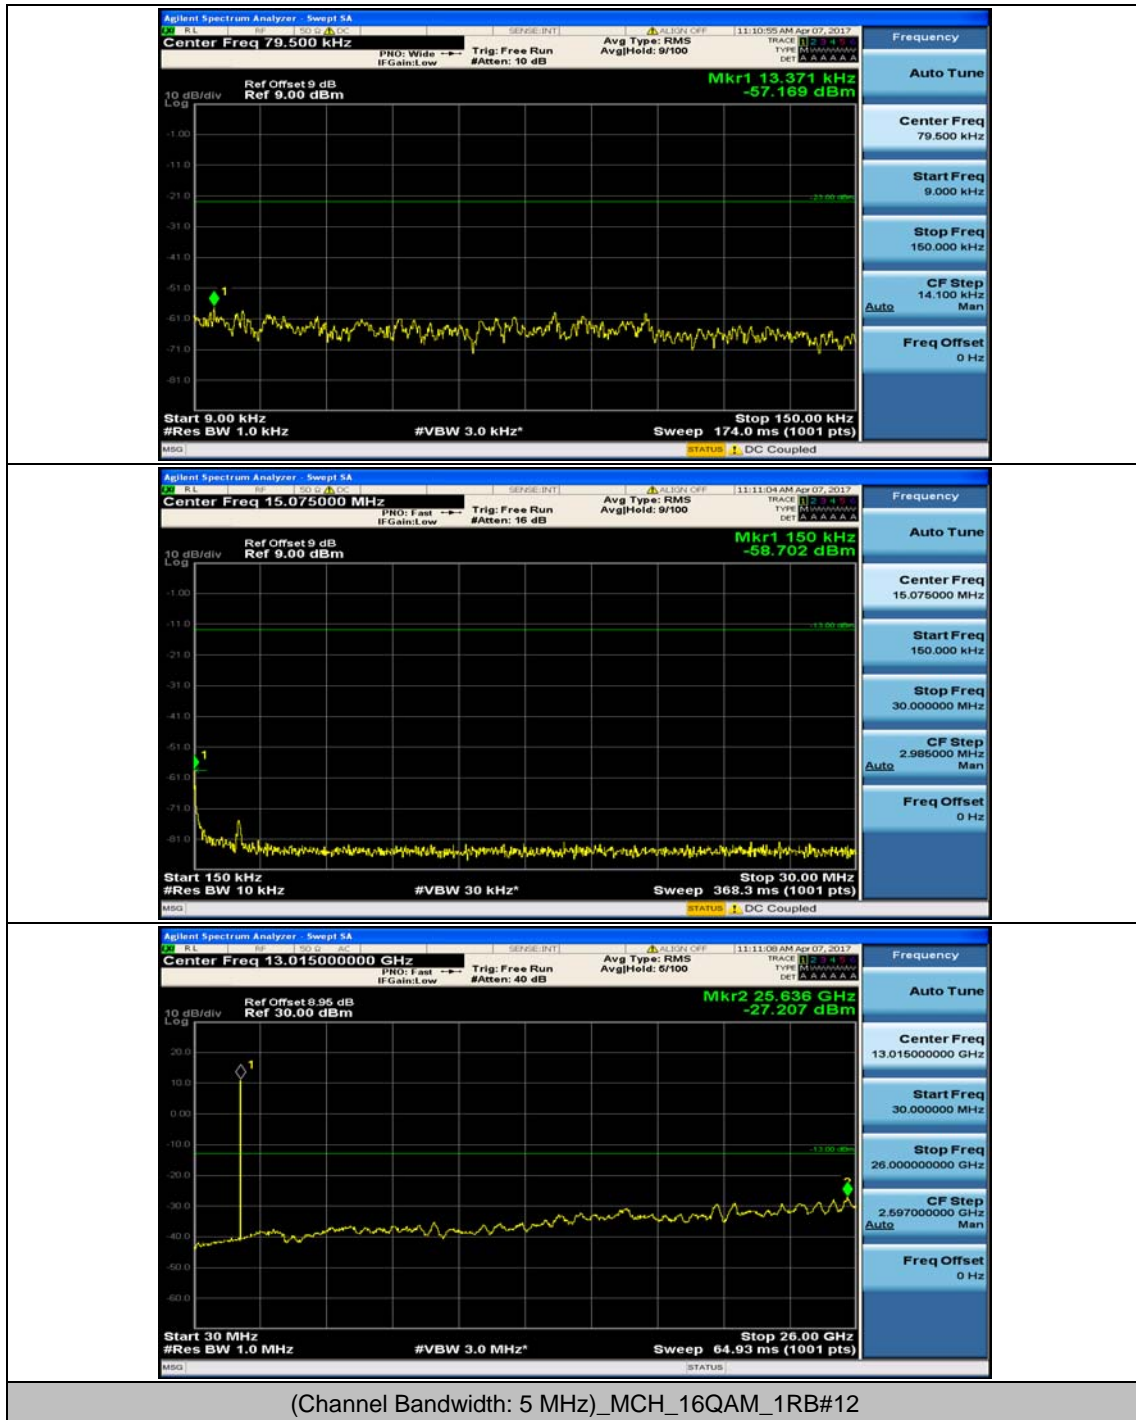

### Channel Bandwidth: 5 MHz

(Channel Bandwidth: 5 MHz)\_HCH\_16QAM\_1RB#12

### Channel Bandwidth: 10 MHz

### Channel Bandwidth: 15 MHz