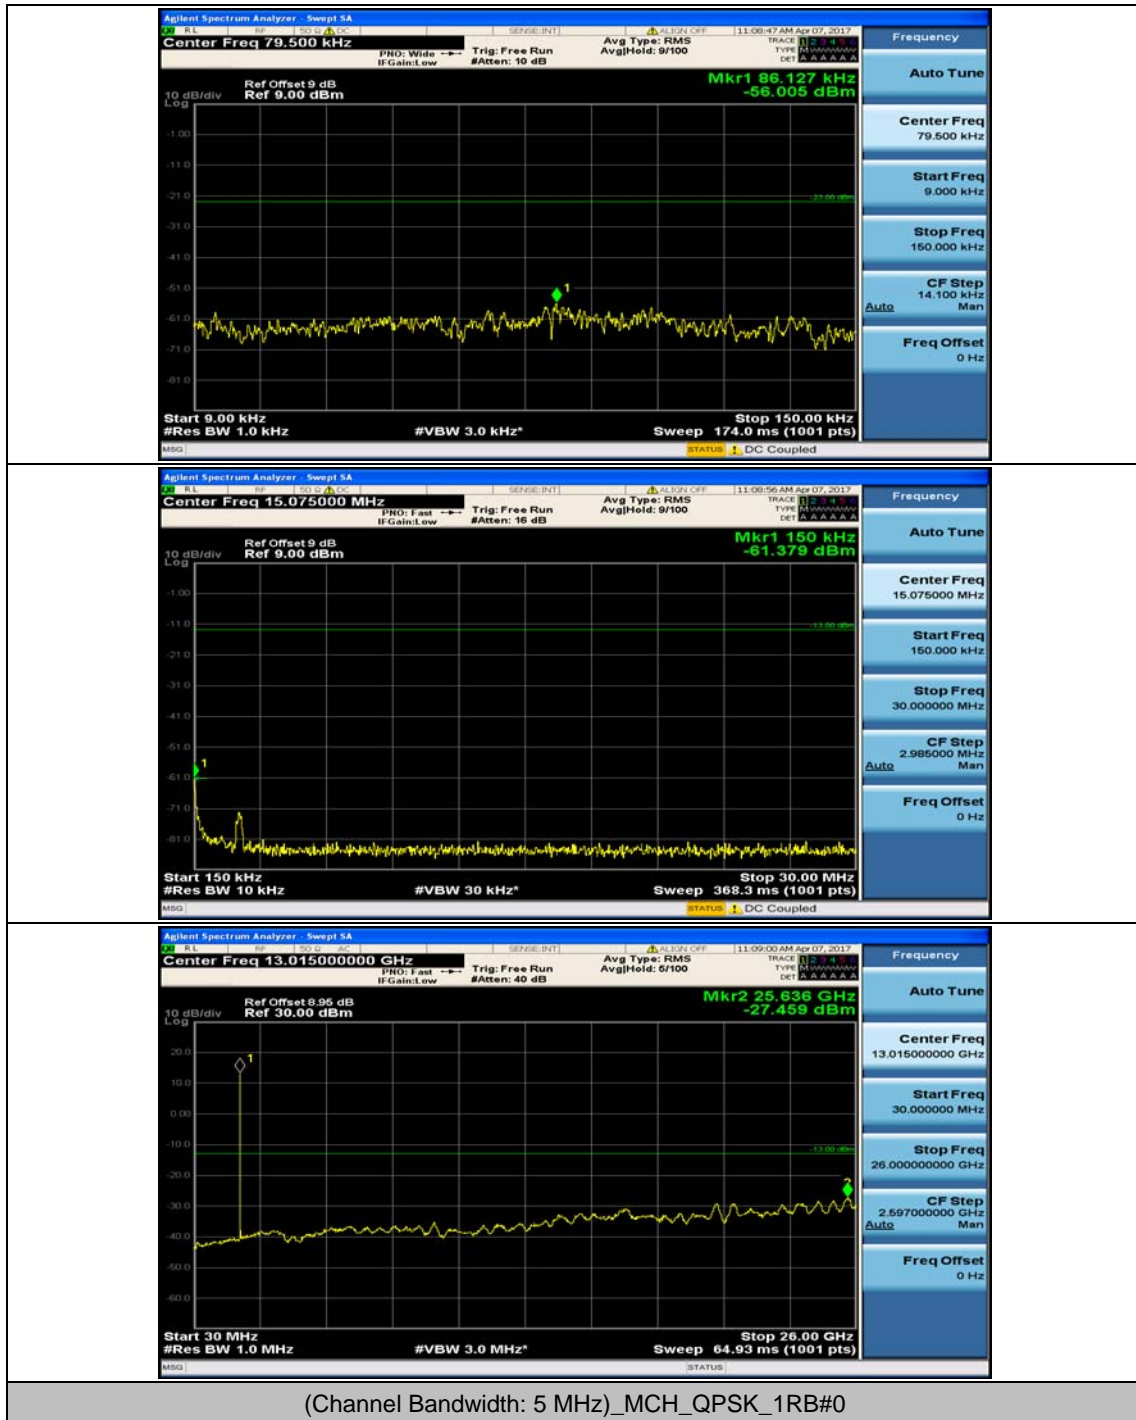

### Channel Bandwidth: 5 MHz

(Channel Bandwidth: 5 MHz)\_HCH\_16QAM\_1RB#12

### Channel Bandwidth: 10 MHz

### Channel Bandwidth: 15 MHz