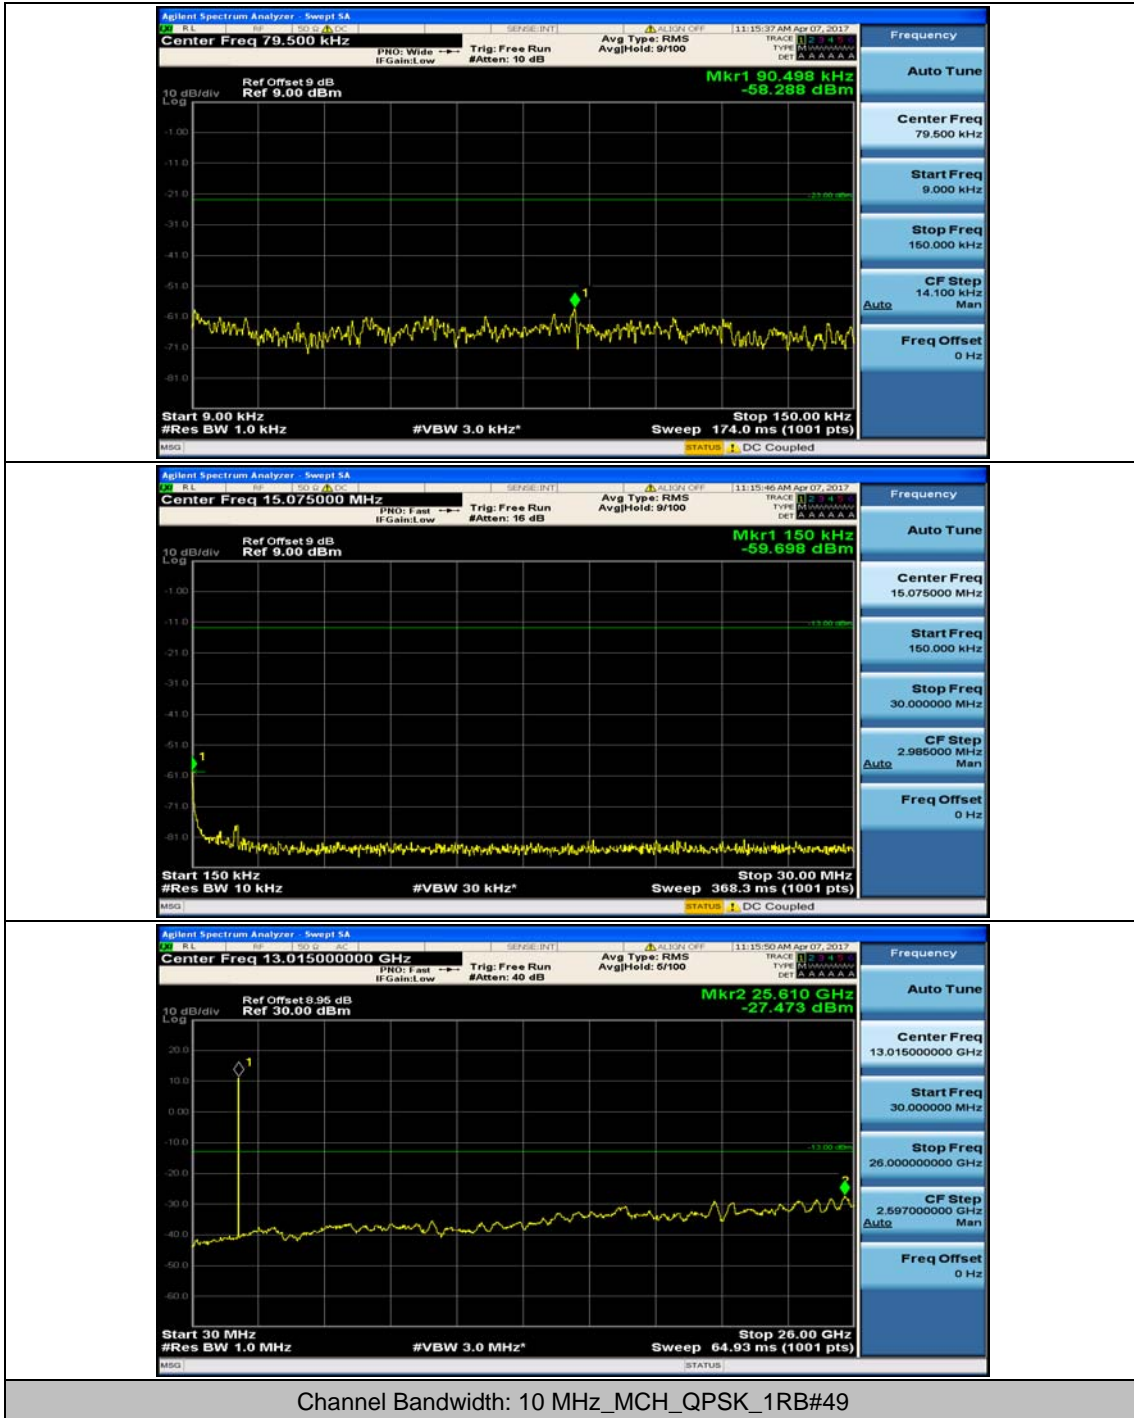

### Channel Bandwidth: 5 MHz

(Channel Bandwidth: 5 MHz)\_HCH\_16QAM\_1RB#12

### Channel Bandwidth: 10 MHz

### Channel Bandwidth: 15 MHz