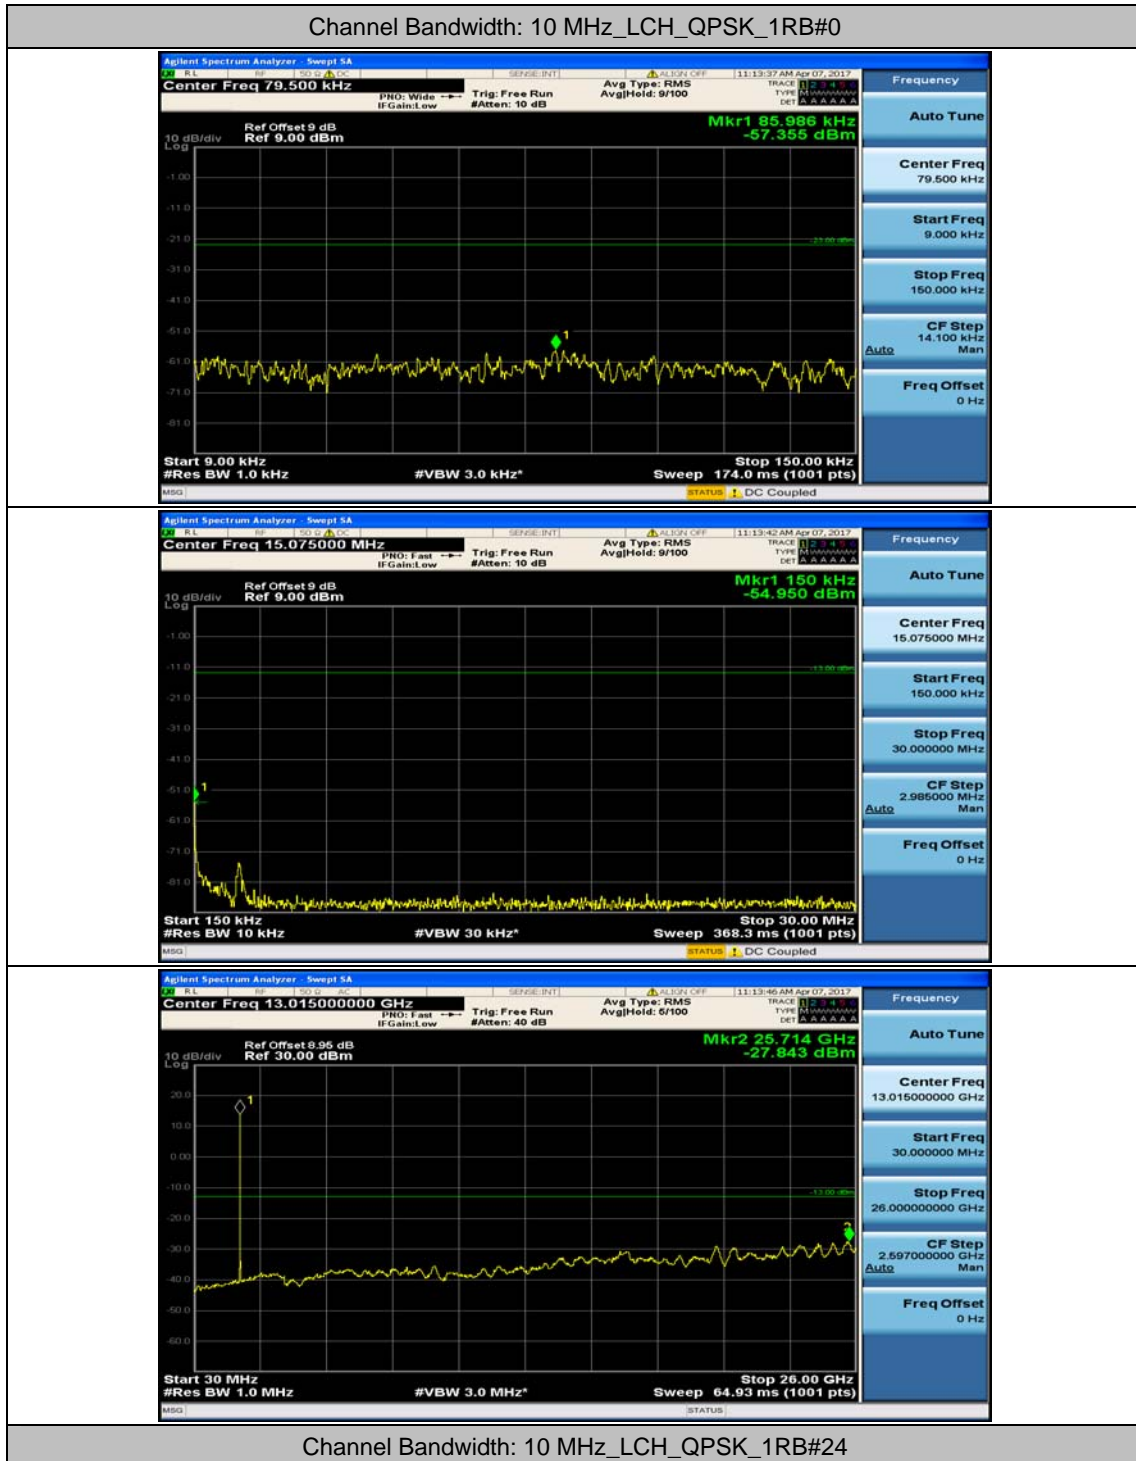

### Channel Bandwidth: 5 MHz

(Channel Bandwidth: 5 MHz)\_HCH\_16QAM\_1RB#12

### Channel Bandwidth: 10 MHz

### Channel Bandwidth: 15 MHz