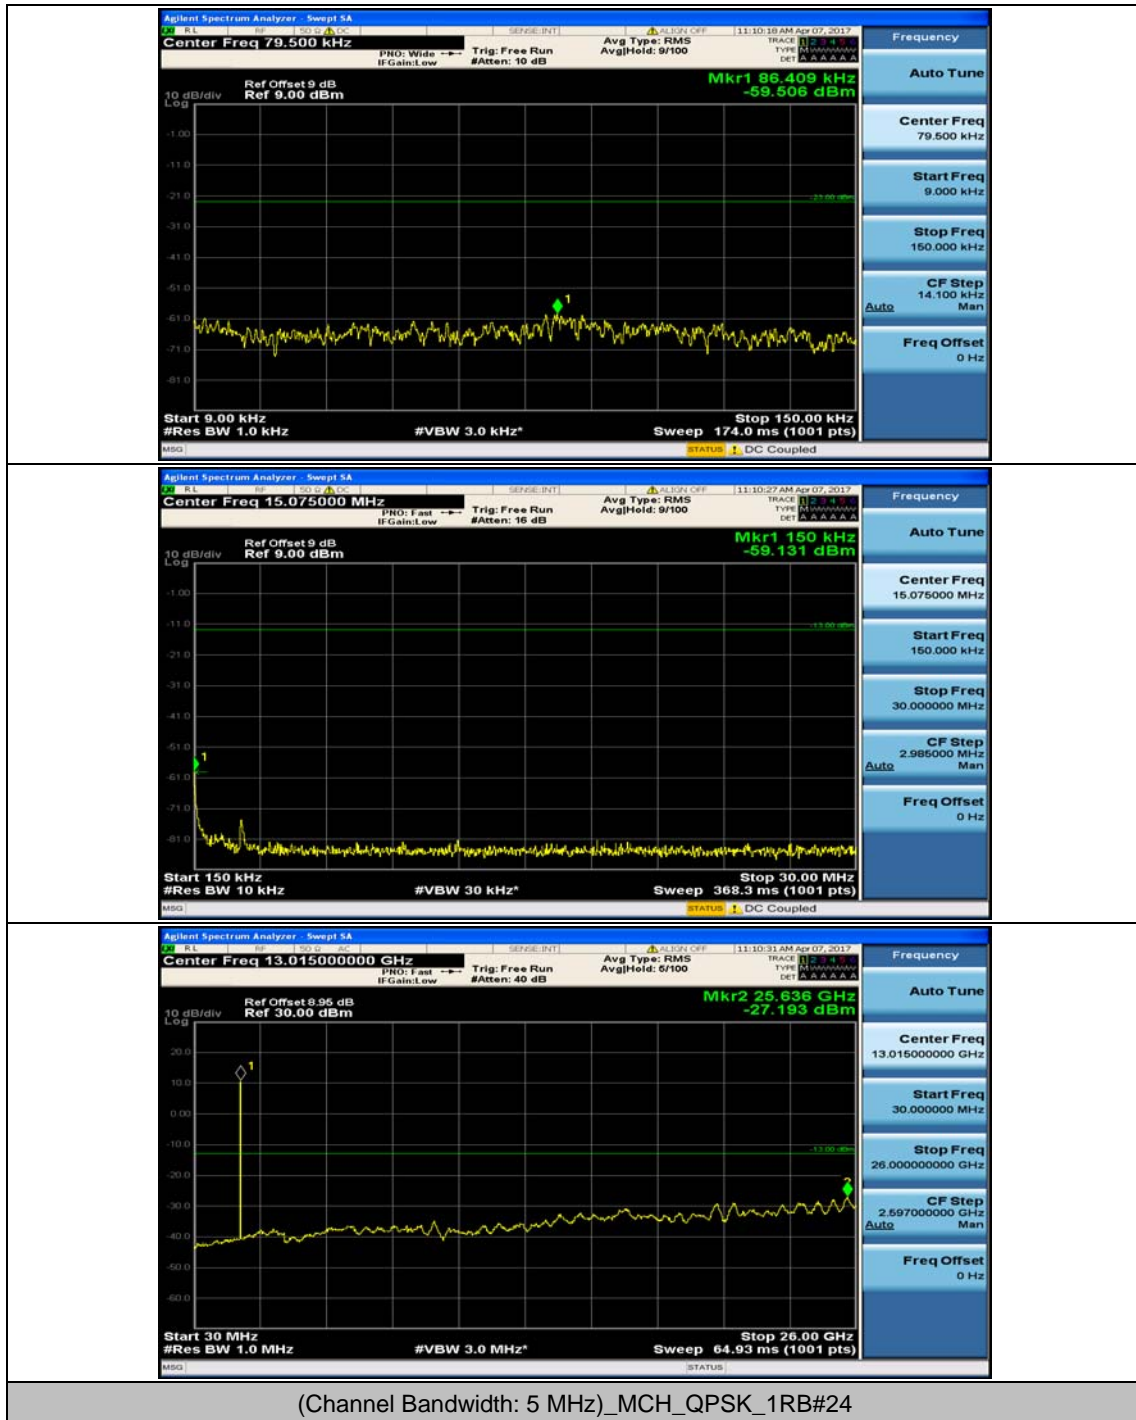

### Channel Bandwidth: 5 MHz

(Channel Bandwidth: 5 MHz)\_HCH\_16QAM\_1RB#12

### Channel Bandwidth: 10 MHz

### Channel Bandwidth: 15 MHz