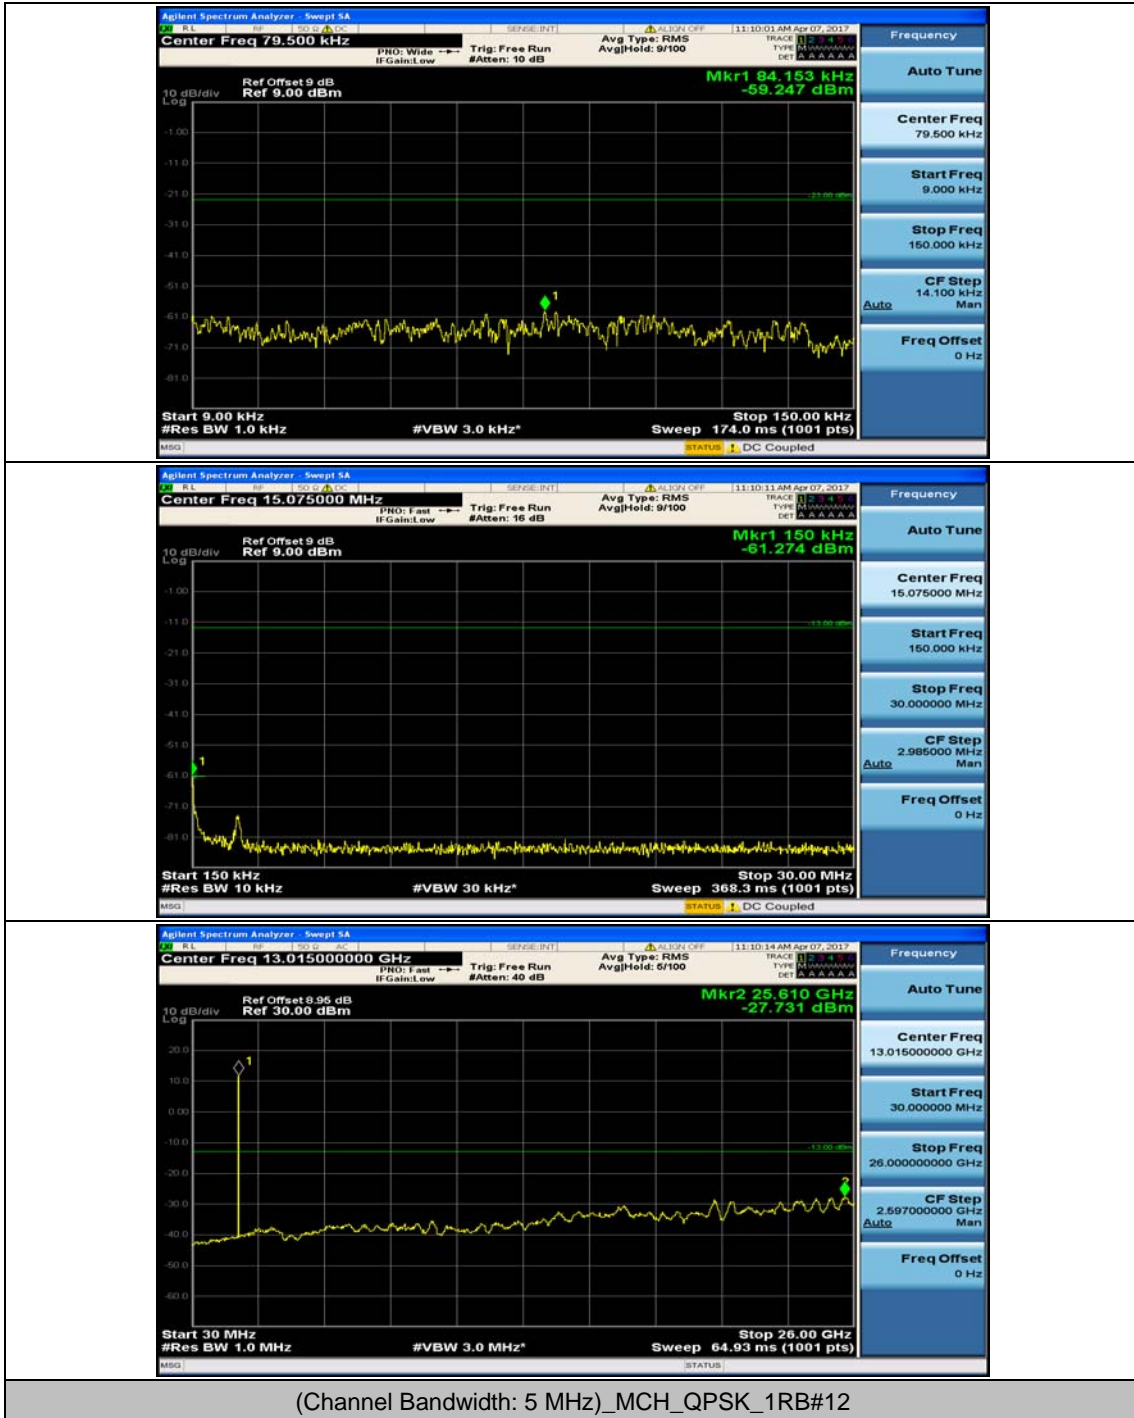

### Channel Bandwidth: 5 MHz

(Channel Bandwidth: 5 MHz)\_HCH\_16QAM\_1RB#12

### Channel Bandwidth: 10 MHz

### Channel Bandwidth: 15 MHz