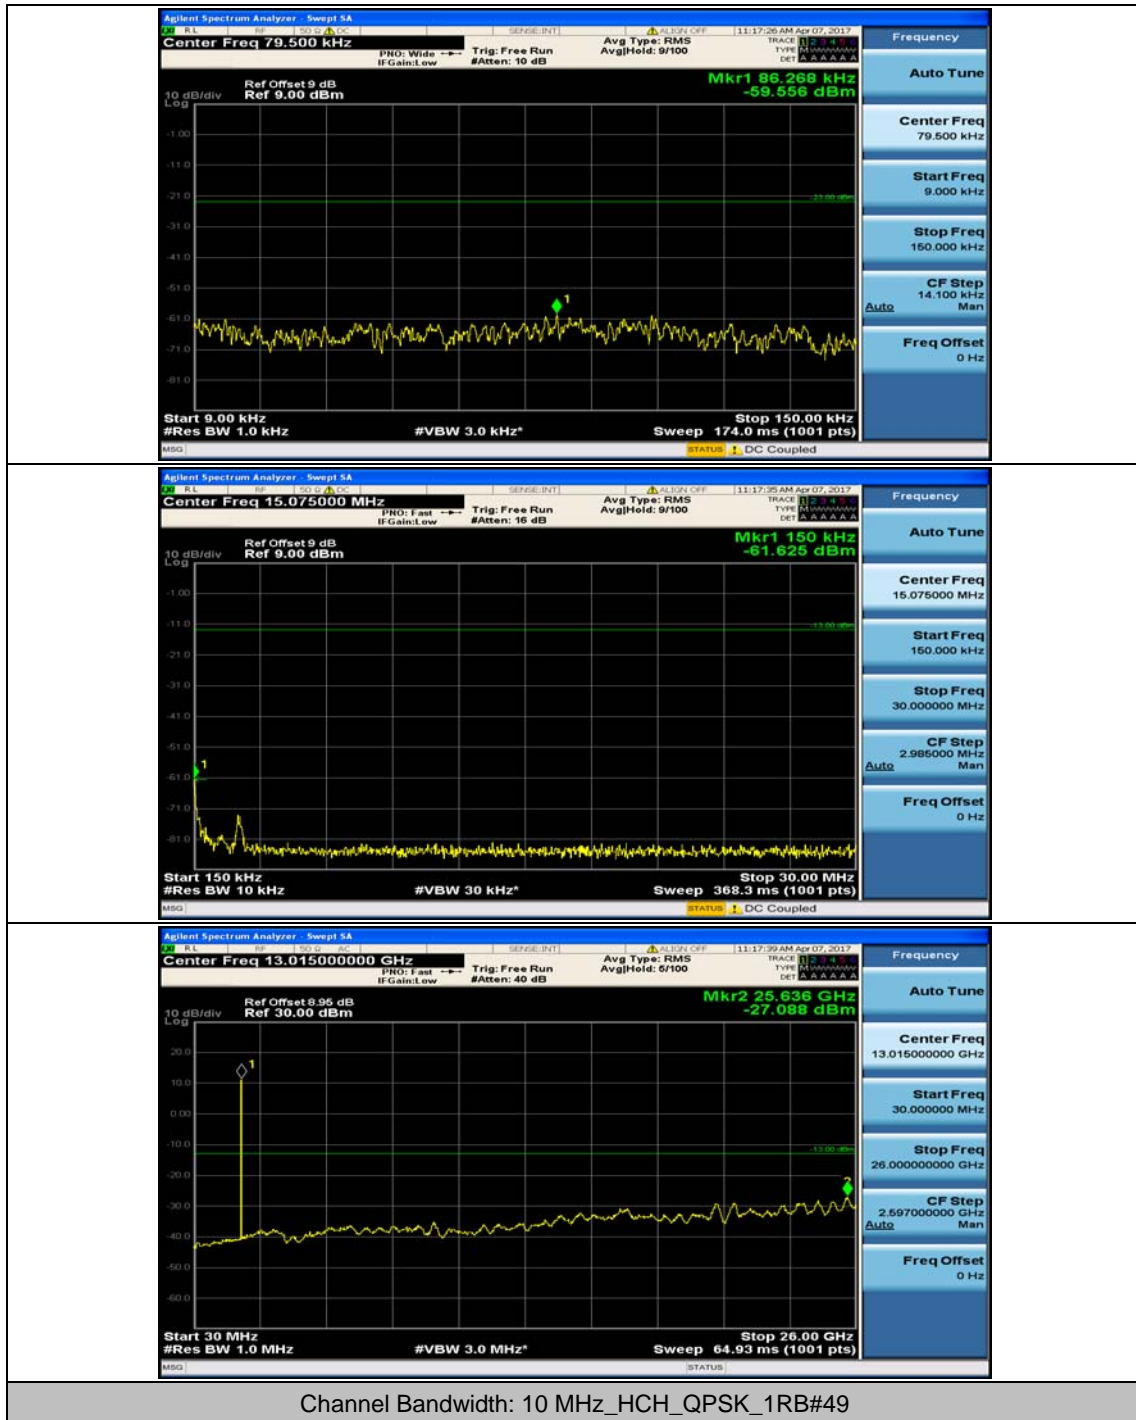

### Channel Bandwidth: 5 MHz

(Channel Bandwidth: 5 MHz)\_HCH\_16QAM\_1RB#12

### Channel Bandwidth: 10 MHz

### Channel Bandwidth: 15 MHz