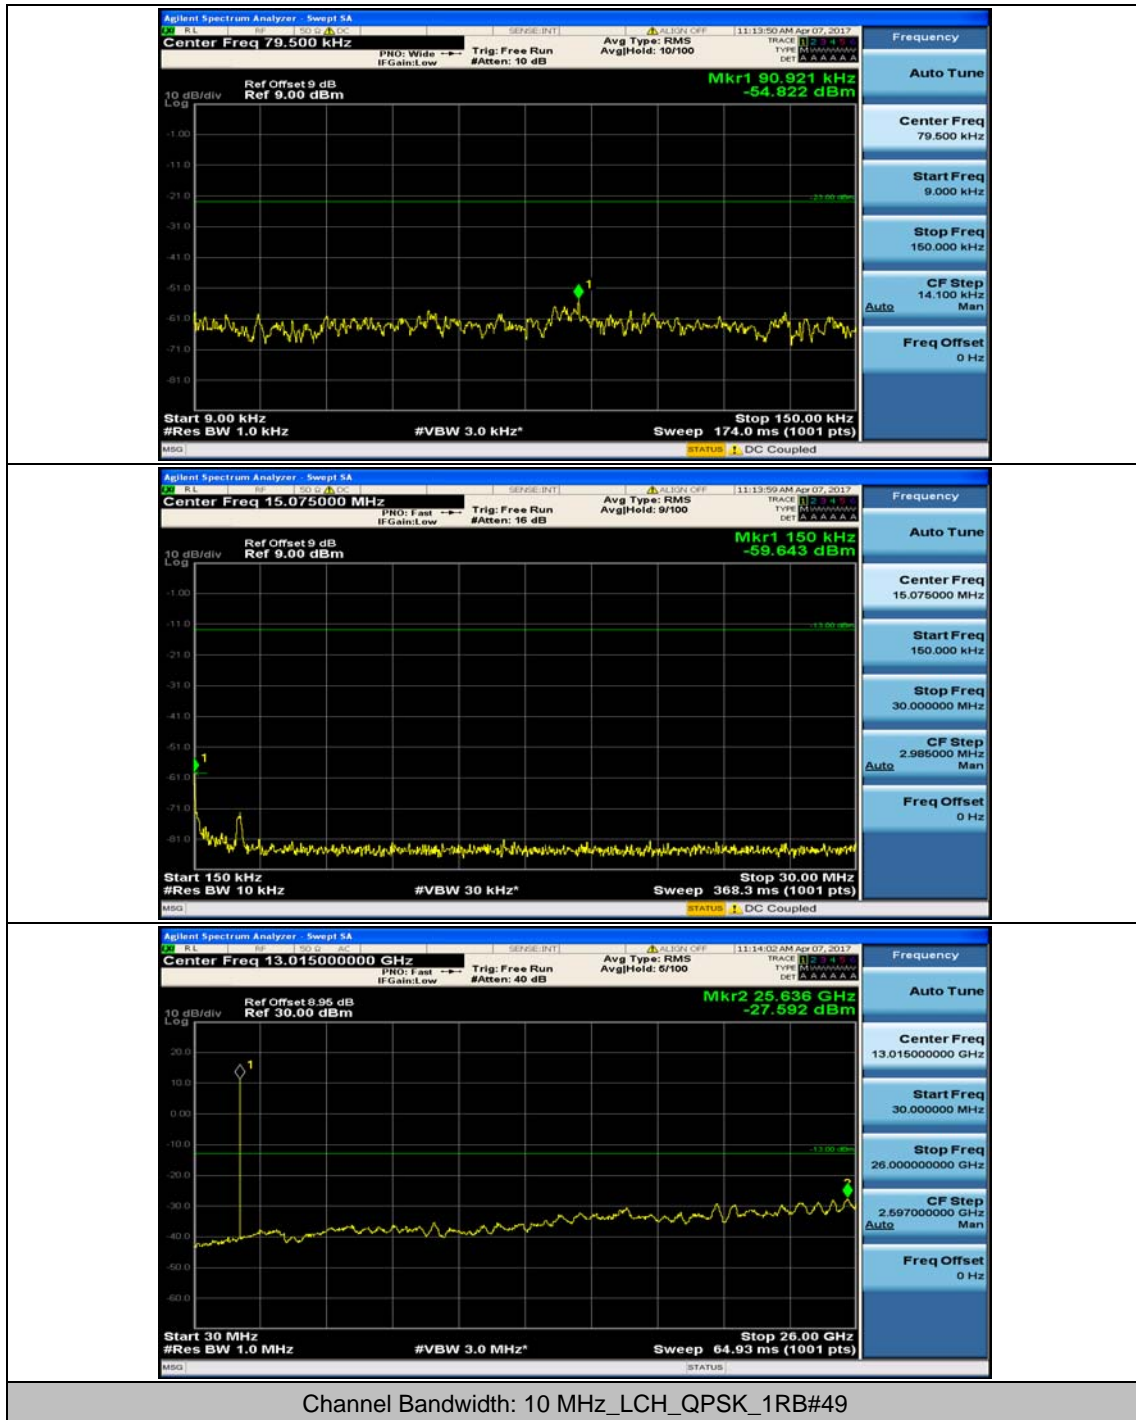

### Channel Bandwidth: 5 MHz

(Channel Bandwidth: 5 MHz)\_HCH\_16QAM\_1RB#12

### Channel Bandwidth: 10 MHz

### Channel Bandwidth: 15 MHz