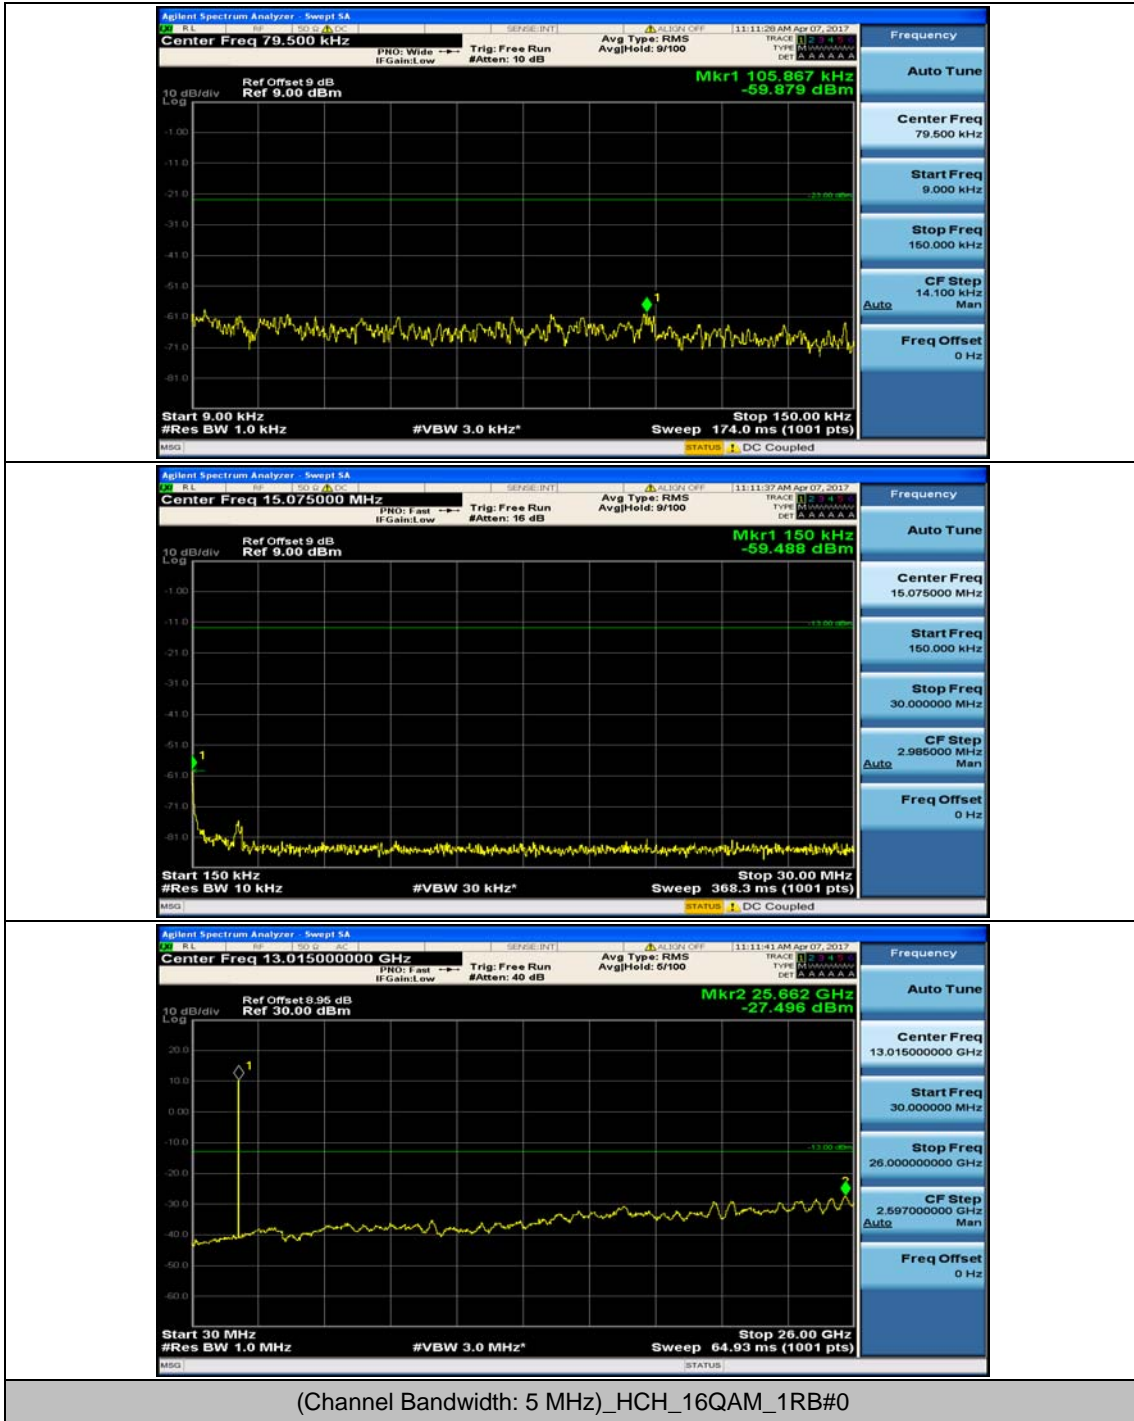

### Channel Bandwidth: 5 MHz

(Channel Bandwidth: 5 MHz)\_HCH\_16QAM\_1RB#12

### Channel Bandwidth: 10 MHz

### Channel Bandwidth: 15 MHz