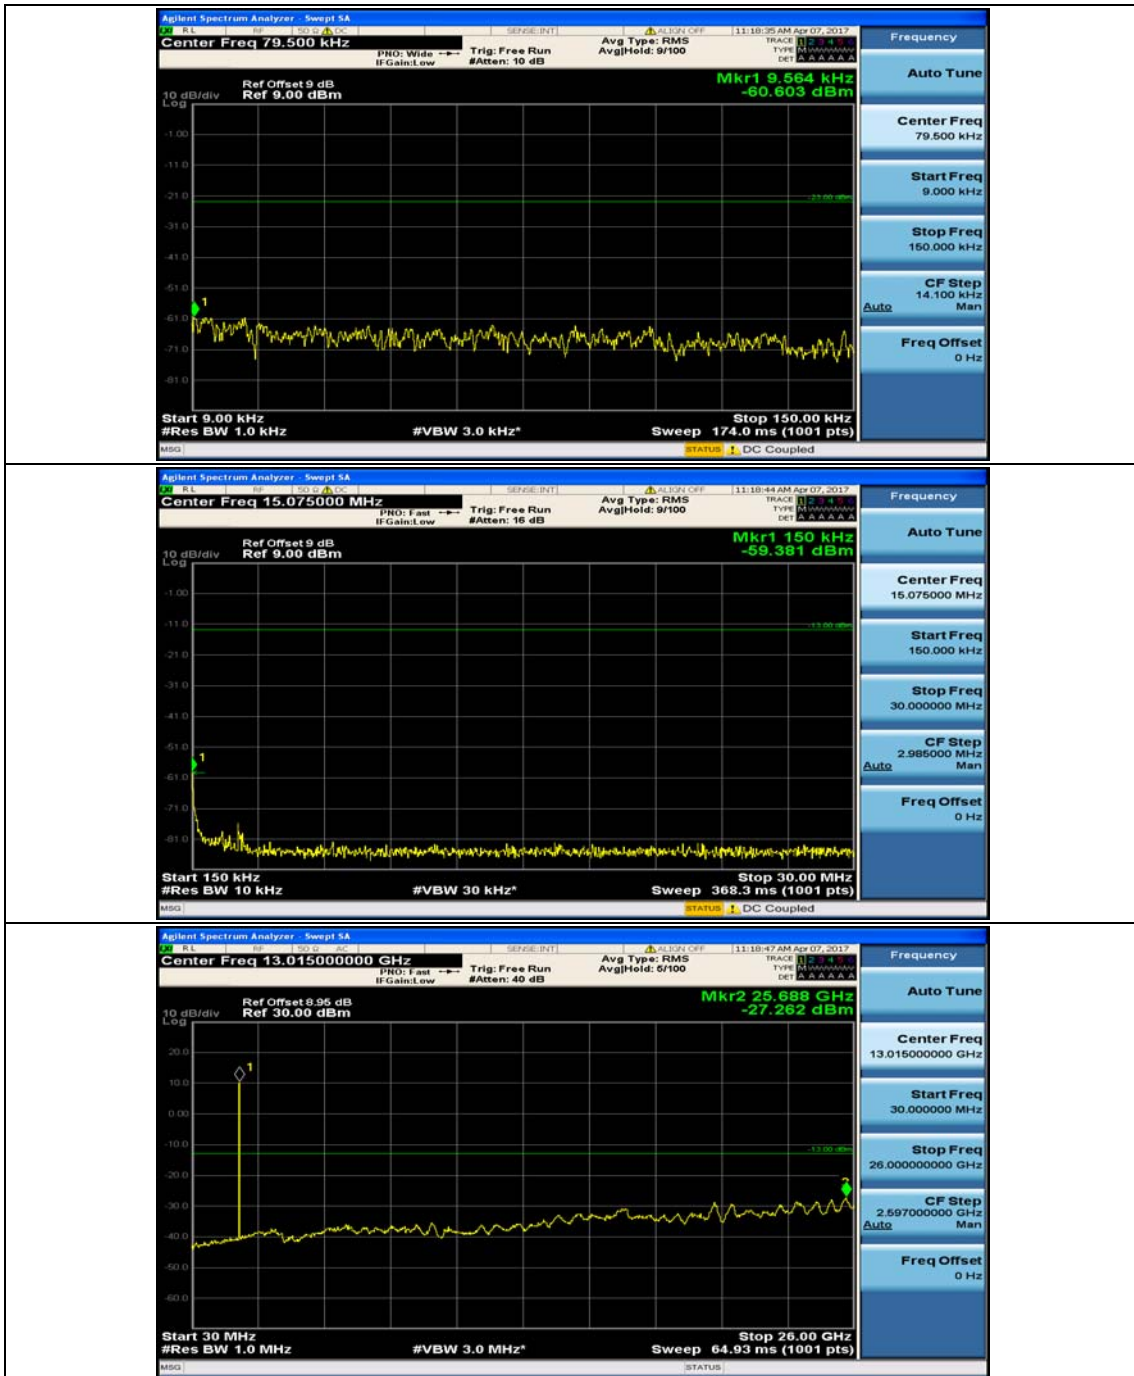

### Channel Bandwidth: 5 MHz

(Channel Bandwidth: 5 MHz)\_HCH\_16QAM\_1RB#12

### Channel Bandwidth: 10 MHz

### Channel Bandwidth: 15 MHz