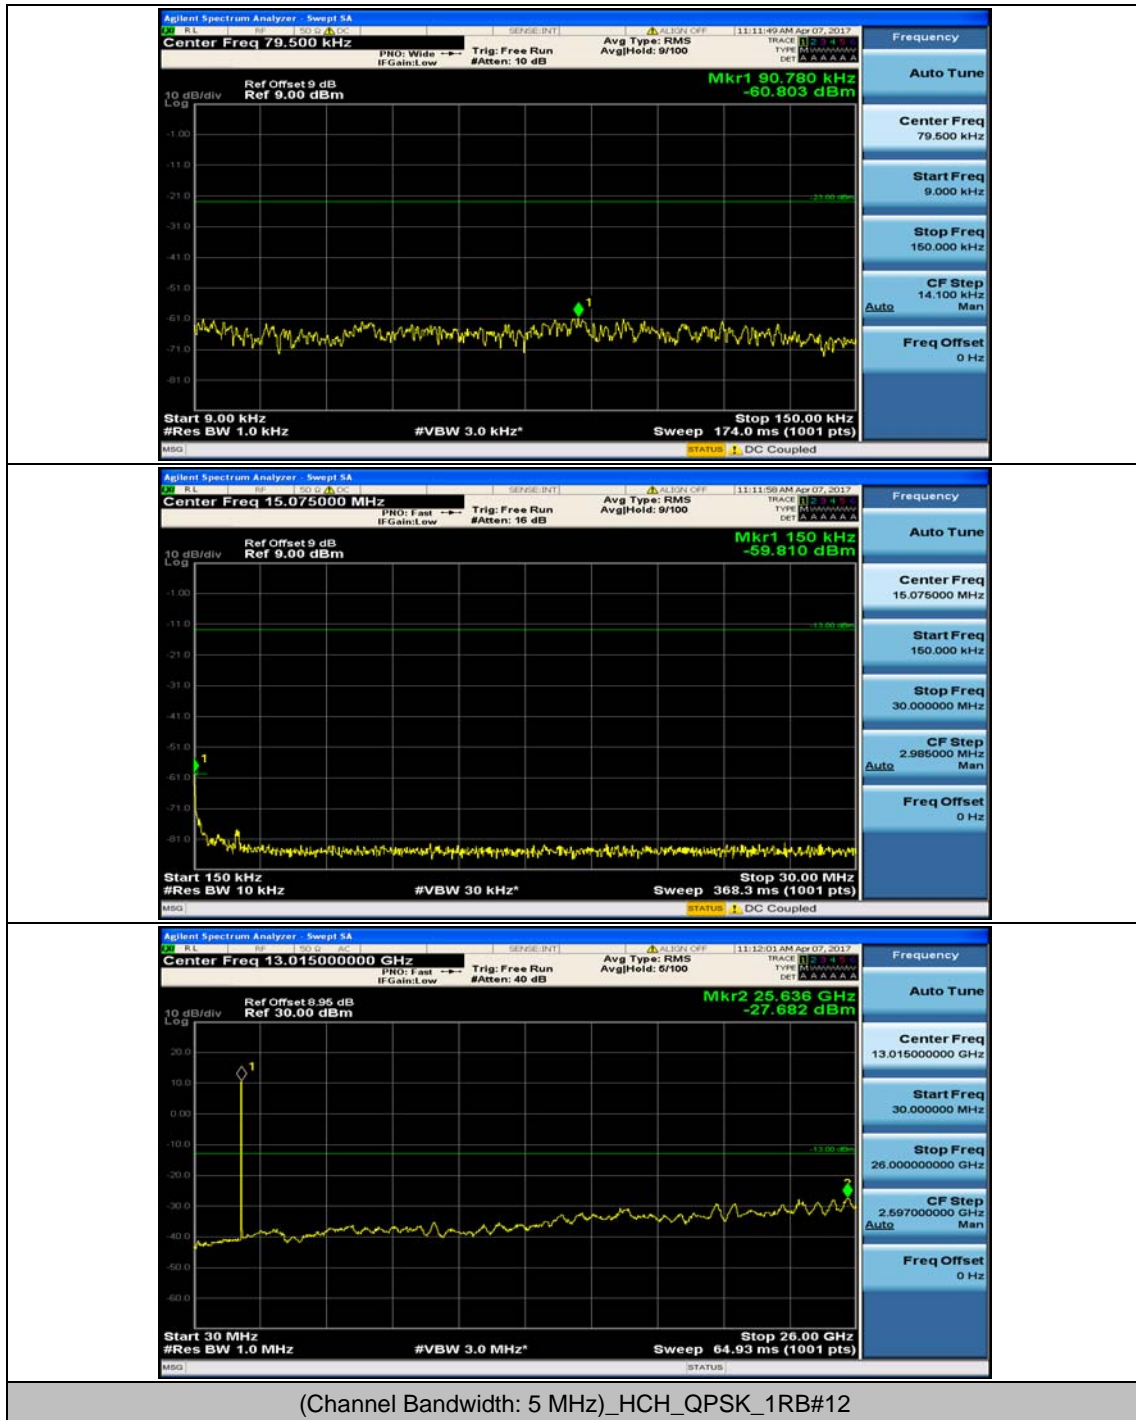

### Channel Bandwidth: 5 MHz

(Channel Bandwidth: 5 MHz)\_HCH\_16QAM\_1RB#12

### Channel Bandwidth: 10 MHz

### Channel Bandwidth: 15 MHz