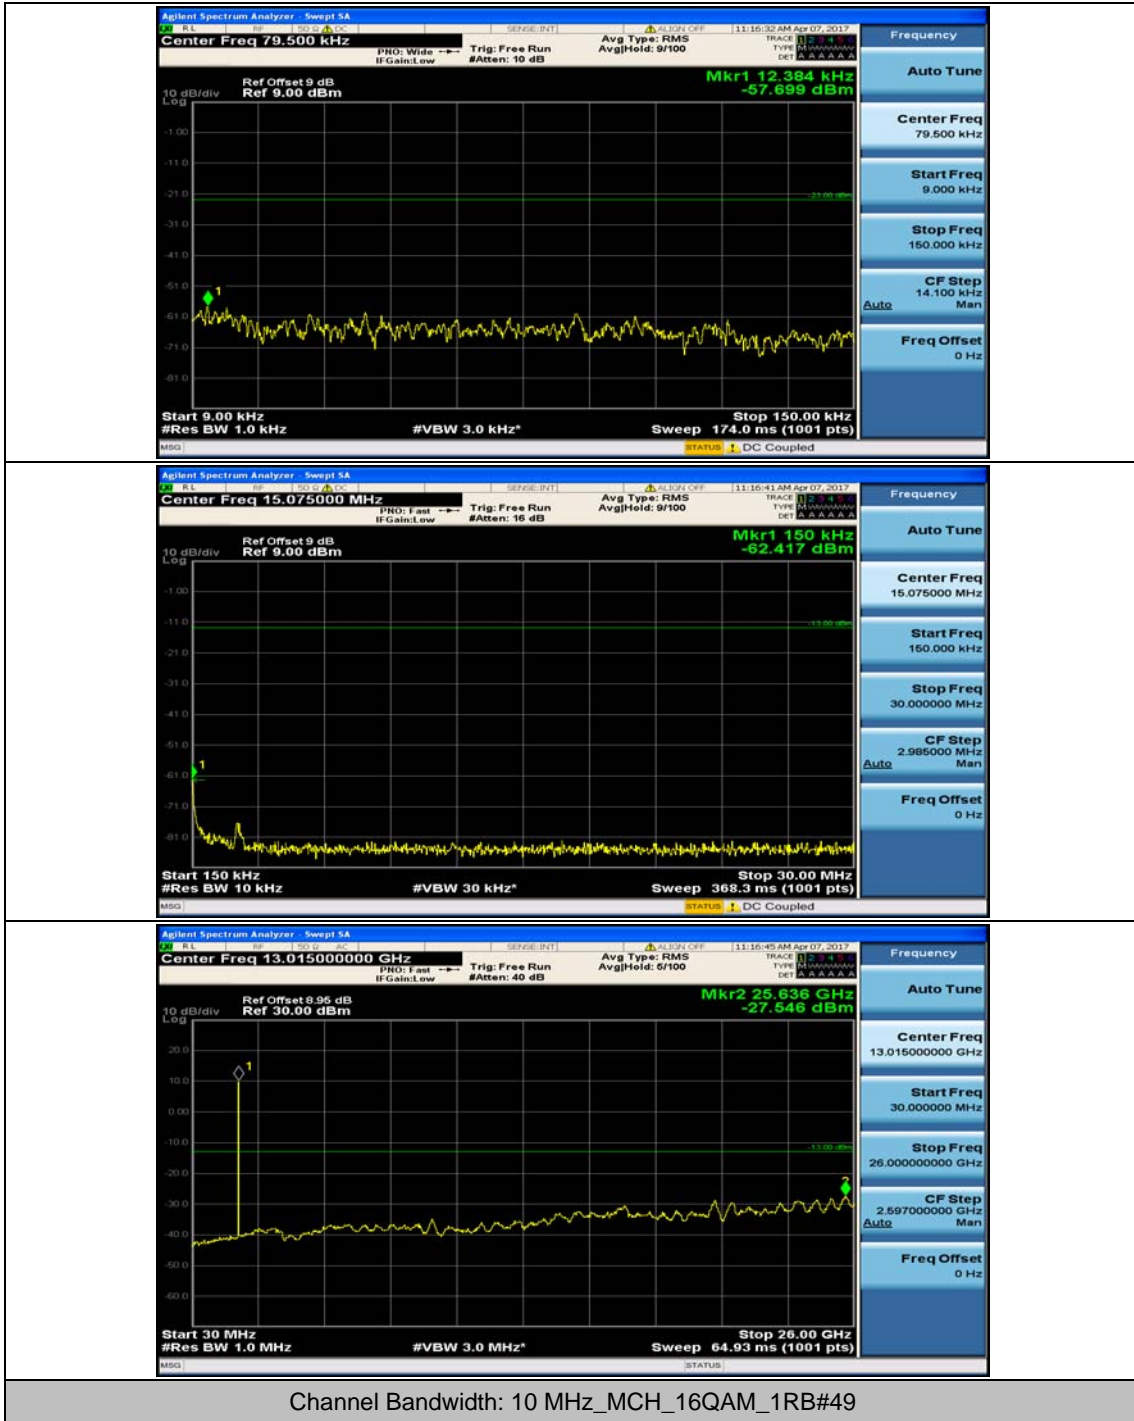

### Channel Bandwidth: 5 MHz

(Channel Bandwidth: 5 MHz)\_HCH\_16QAM\_1RB#12

### Channel Bandwidth: 10 MHz

### Channel Bandwidth: 15 MHz