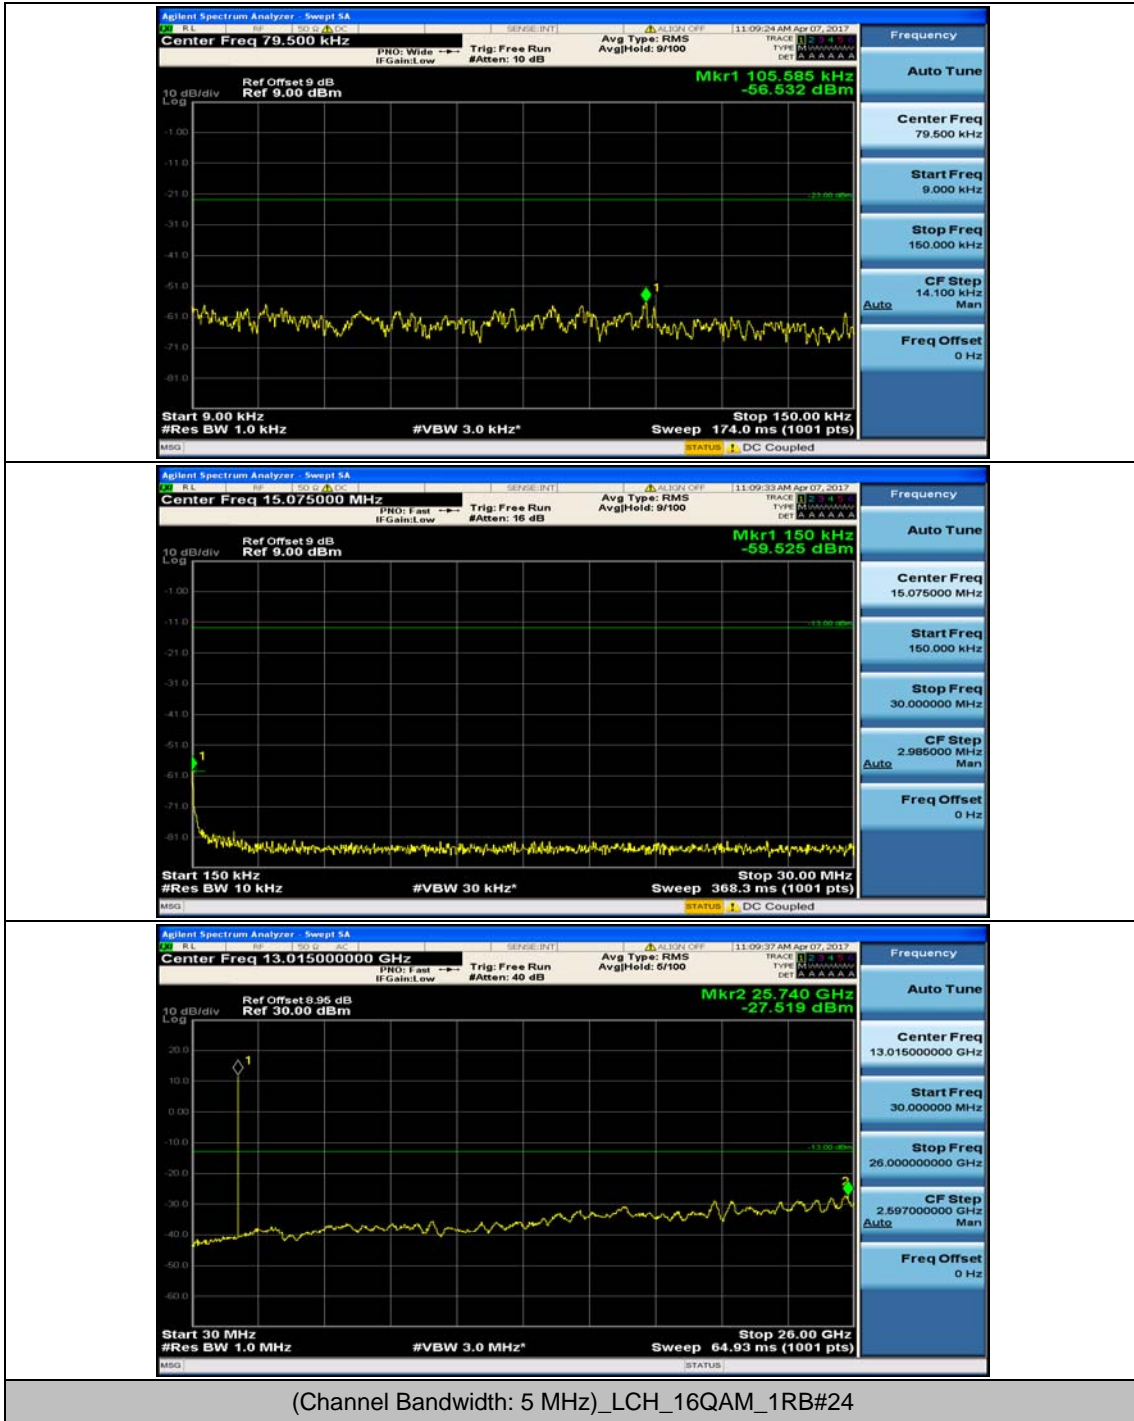

### Channel Bandwidth: 5 MHz

(Channel Bandwidth: 5 MHz)\_HCH\_16QAM\_1RB#12

### Channel Bandwidth: 10 MHz

### Channel Bandwidth: 15 MHz