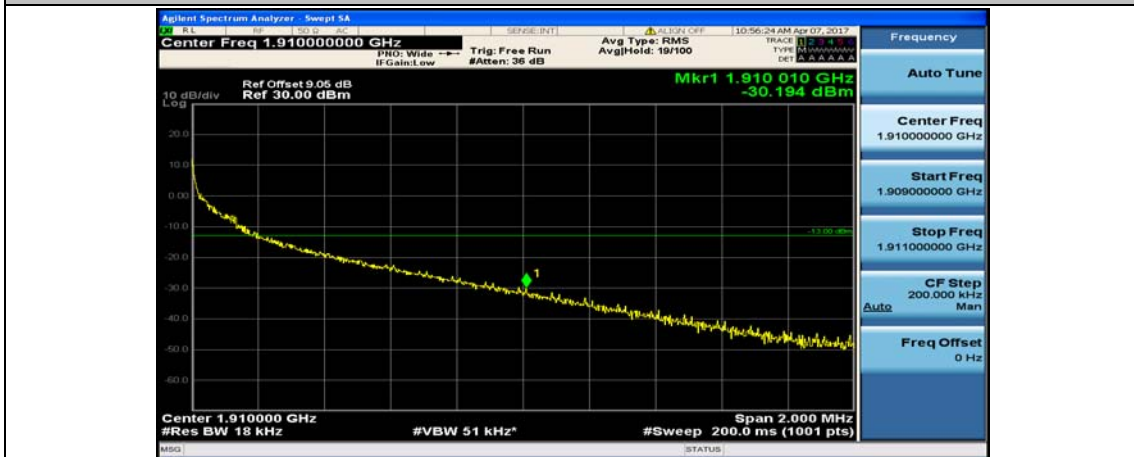

(Channel Bandwidth:20 MHz)\_LCH\_16QAM\_50RB#50

(Channel Bandwidth:20 MHz)\_LCH\_16QAM\_100RB#0

(Channel Bandwidth:20 MHz)\_HCH\_16QAM\_1RB#0

(Channel Bandwidth:20 MHz)\_HCH\_16QAM\_1RB#49

(Channel Bandwidth:20 MHz)\_HCH\_16QAM\_1RB#99