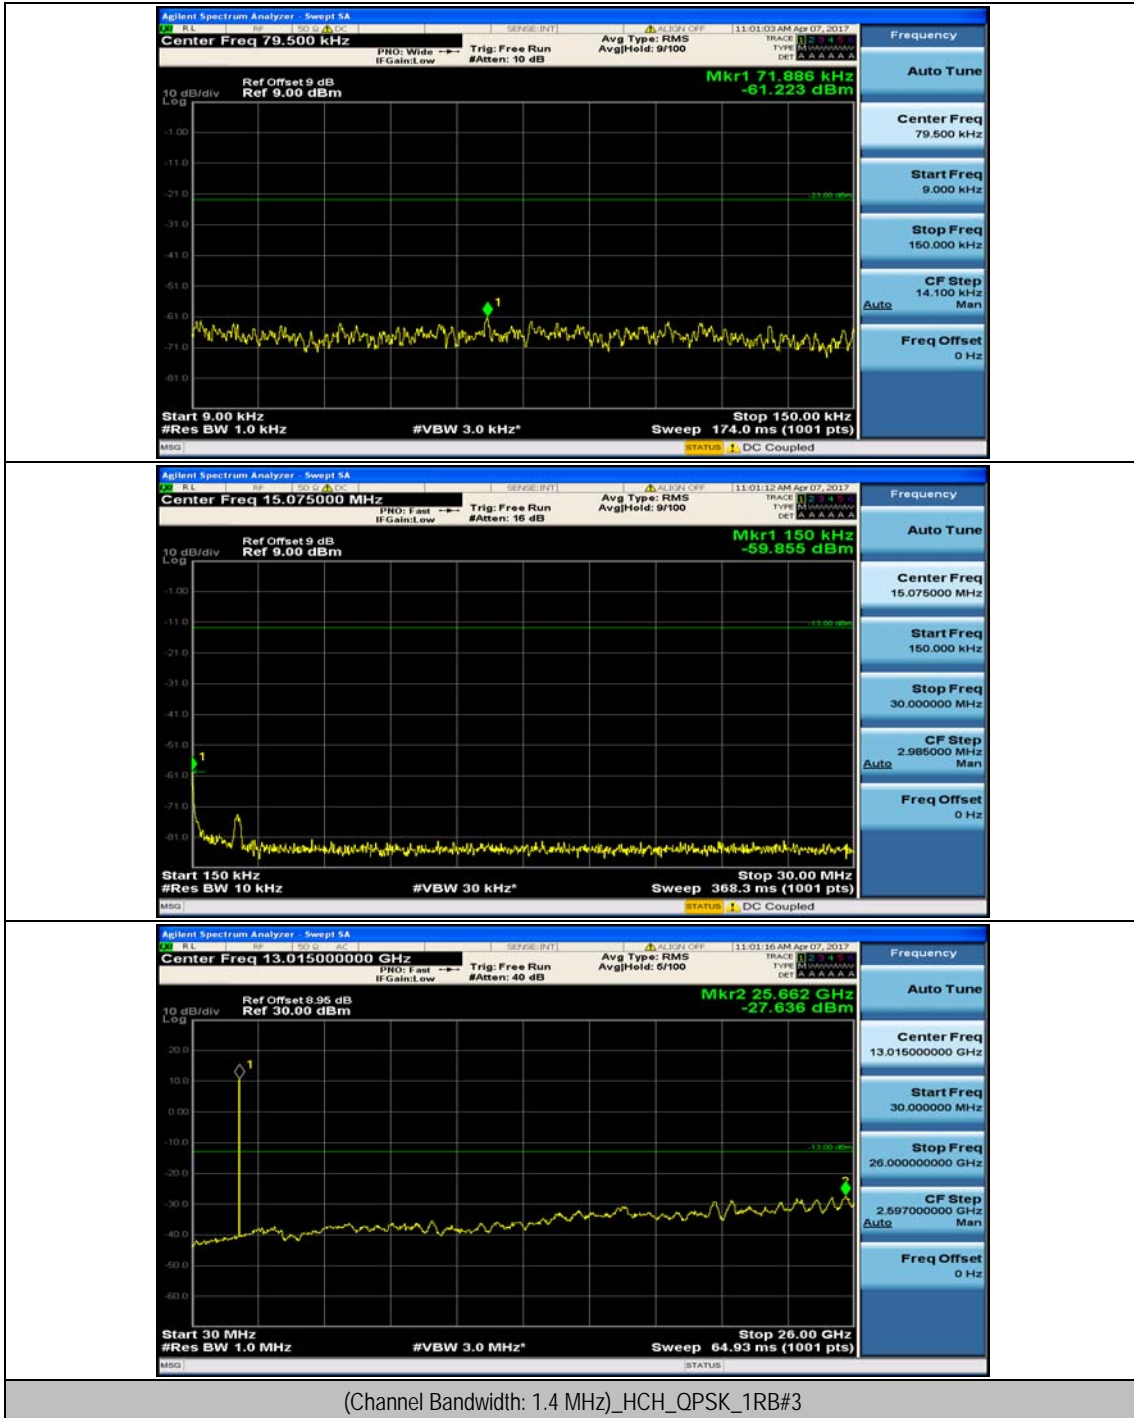

## Appendix E: Conducted Spurious Emission

### Test Graphs

Channel Bandwidth: 1.4 MHz

### Channel Bandwidth: 3 MHz

(Channel Bandwidth: 3 MHz)\_LCH\_QPSK\_1RB#0

(Channel Bandwidth: 3 MHz)\_LCH\_QPSK\_1RB#7