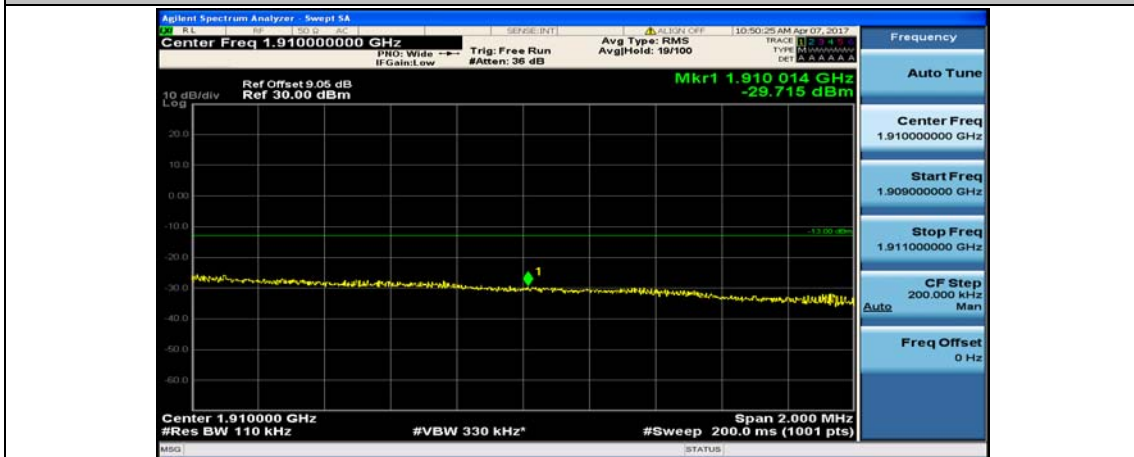

Channel Bandwidth: 10 MHz_HCH_16QAM_25RB#12