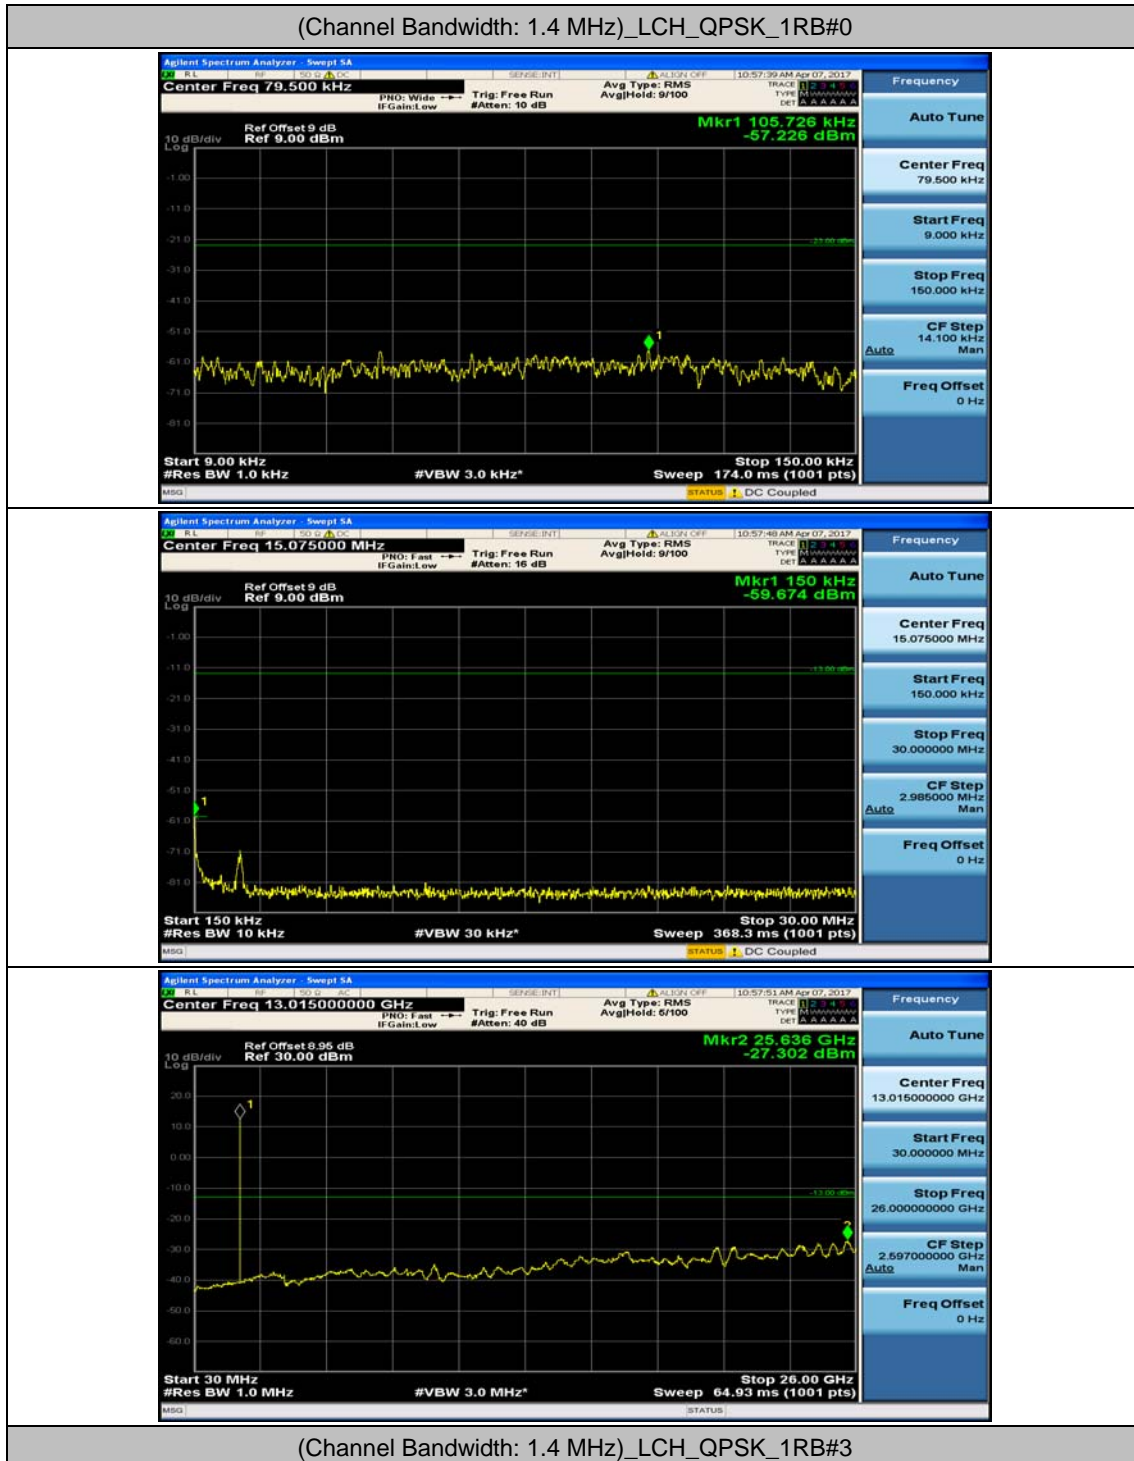

Appendix E: Conducted Spurious Emission

Test Graphs

Channel Bandwidth: 1.4 MHz