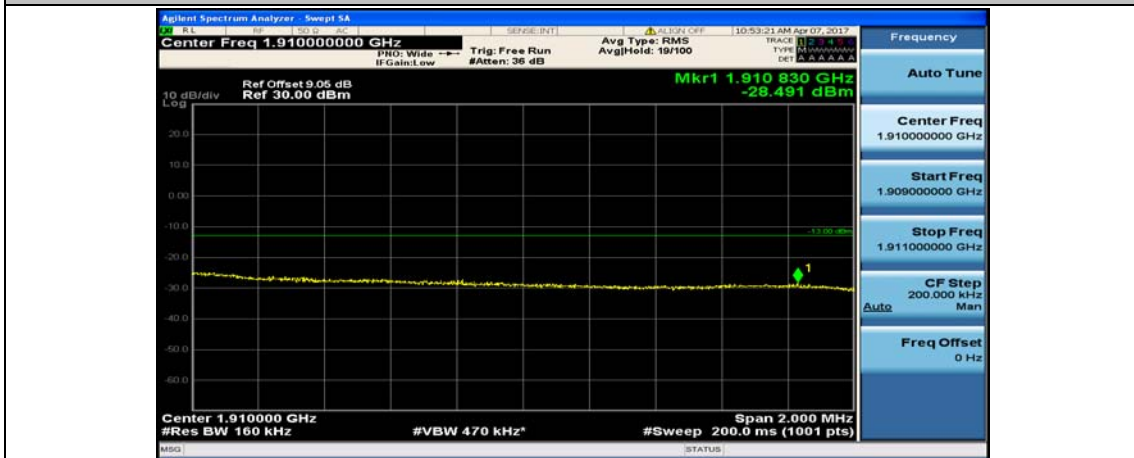

Channel Bandwidth: 15 MHz

(Channel Bandwidth:15 MHz)\_LCH\_QPSK\_1RB#37

(Channel Bandwidth:15 MHz)\_LCH\_QPSK\_1RB#74

(Channel Bandwidth:15 MHz)\_LCH\_QPSK\_37RB#0

(Channel Bandwidth:15 MHz)\_LCH\_QPSK\_37RB#18

(Channel Bandwidth:15 MHz)\_LCH\_QPSK\_37RB#38

(Channel Bandwidth:15 MHz)\_LCH\_QPSK\_75RB#0

(Channel Bandwidth:15 MHz)\_HCH\_QPSK\_1RB#0

(Channel Bandwidth:15 MHz)\_HCH\_QPSK\_1RB#37

(Channel Bandwidth:15 MHz)\_HCH\_QPSK\_1RB#74

(Channel Bandwidth:15 MHz)\_HCH\_QPSK\_37RB#0

(Channel Bandwidth:15 MHz)\_HCH\_QPSK\_37RB#18

(Channel Bandwidth:15 MHz)\_HCH\_QPSK\_37RB#38

(Channel Bandwidth:15 MHz)\_HCH\_QPSK\_75RB#0

(Channel Bandwidth:15 MHz)\_LCH\_16QAM\_1RB#0