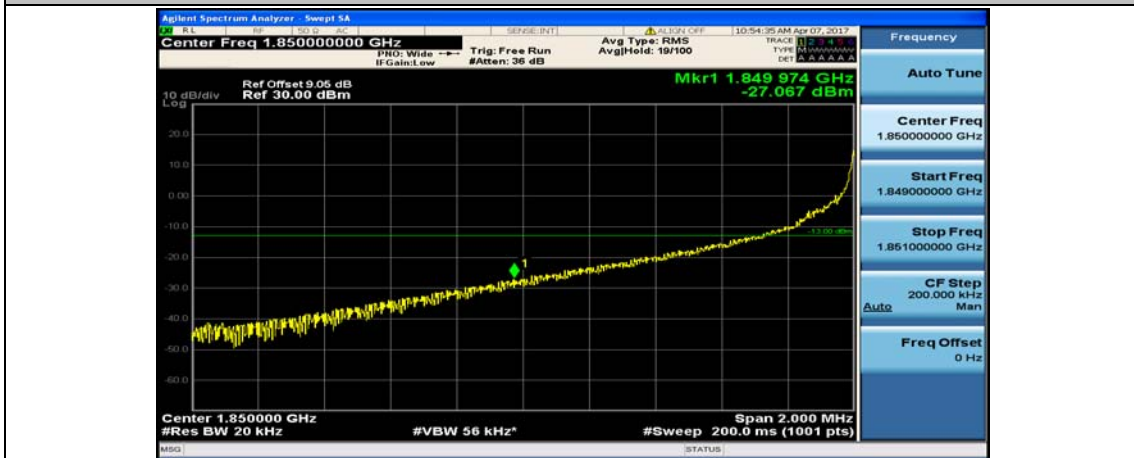

(Channel Bandwidth:20 MHz)_LCH_16QAM_1RB#0