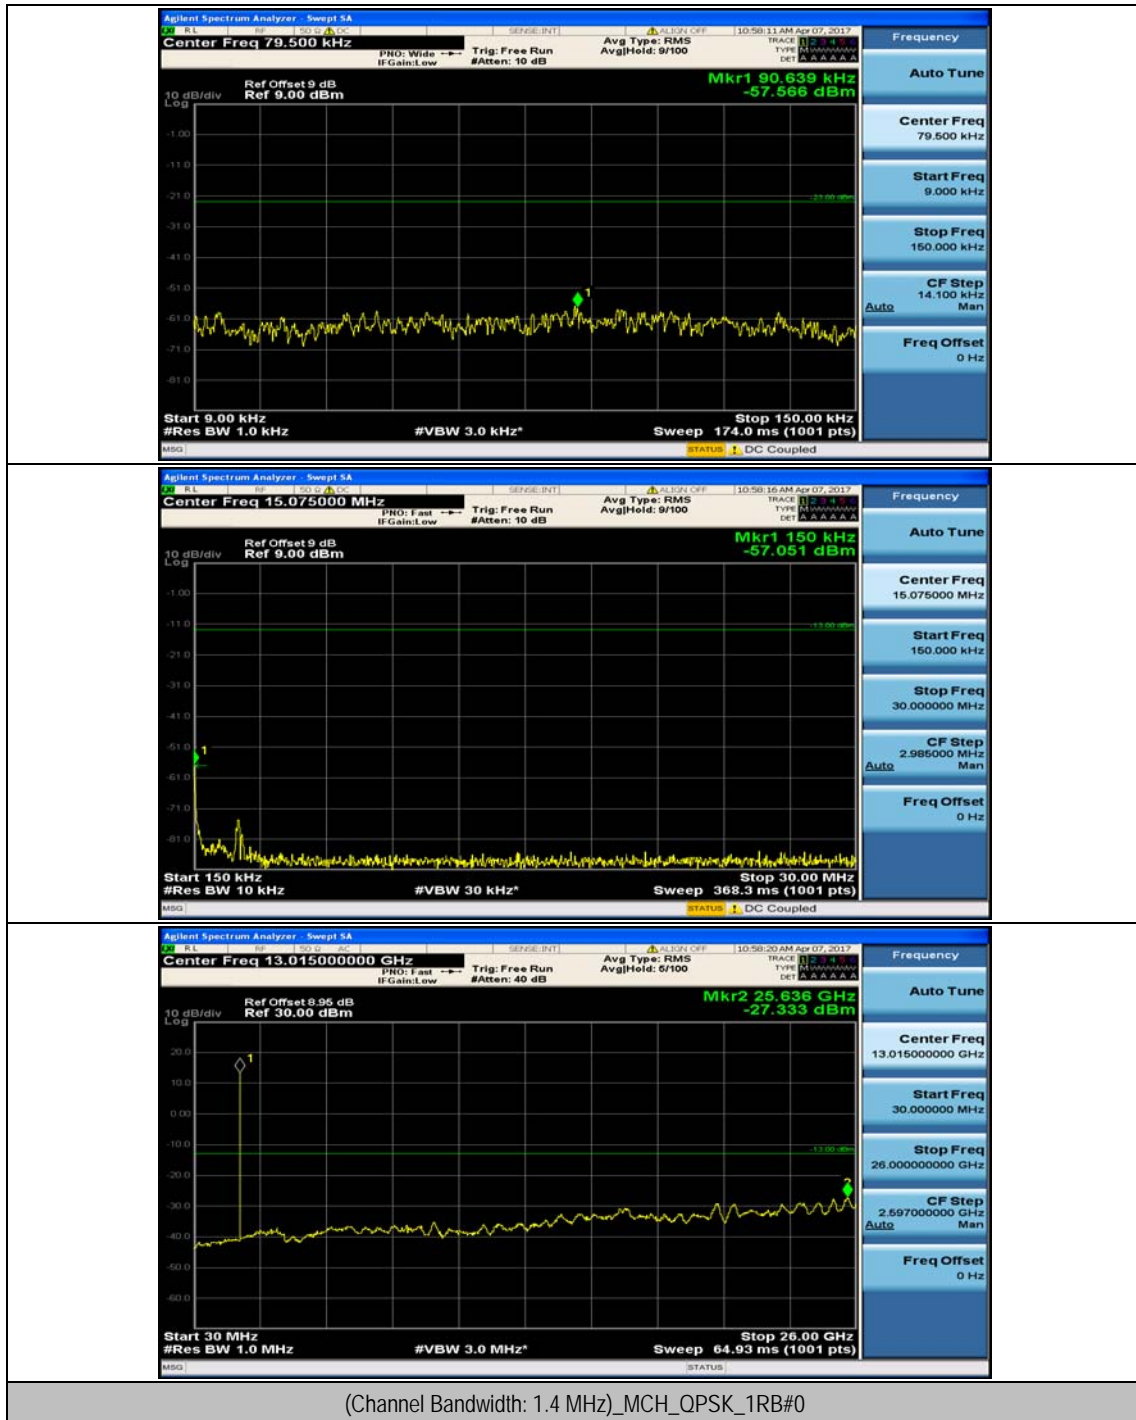

## Appendix E: Conducted Spurious Emission

### Test Graphs

Channel Bandwidth: 1.4 MHz