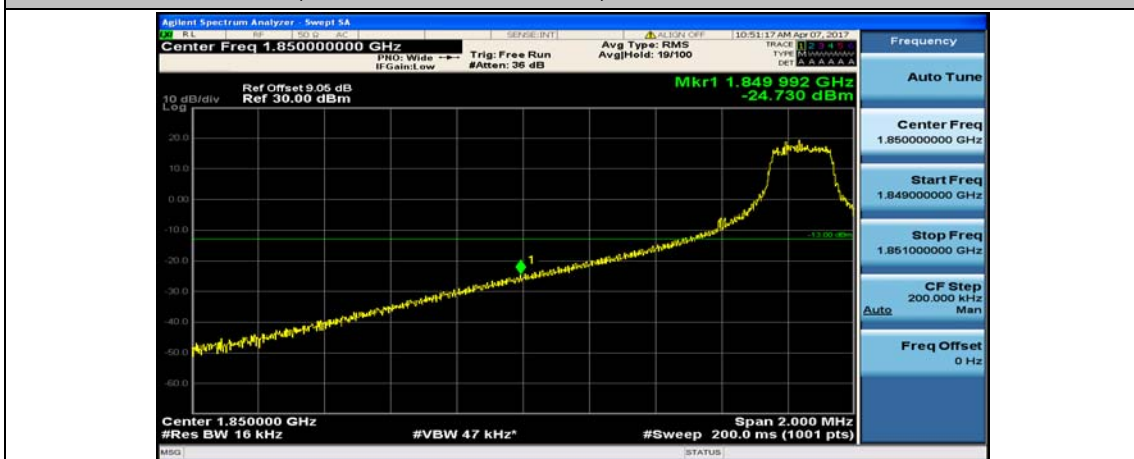

(Channel Bandwidth:15 MHz)\_HCH\_QPSK\_37RB#0

(Channel Bandwidth:15 MHz)\_HCH\_QPSK\_37RB#18

(Channel Bandwidth:15 MHz)\_HCH\_QPSK\_37RB#38

(Channel Bandwidth:15 MHz)\_HCH\_QPSK\_75RB#0

(Channel Bandwidth:15 MHz)\_LCH\_16QAM\_1RB#0