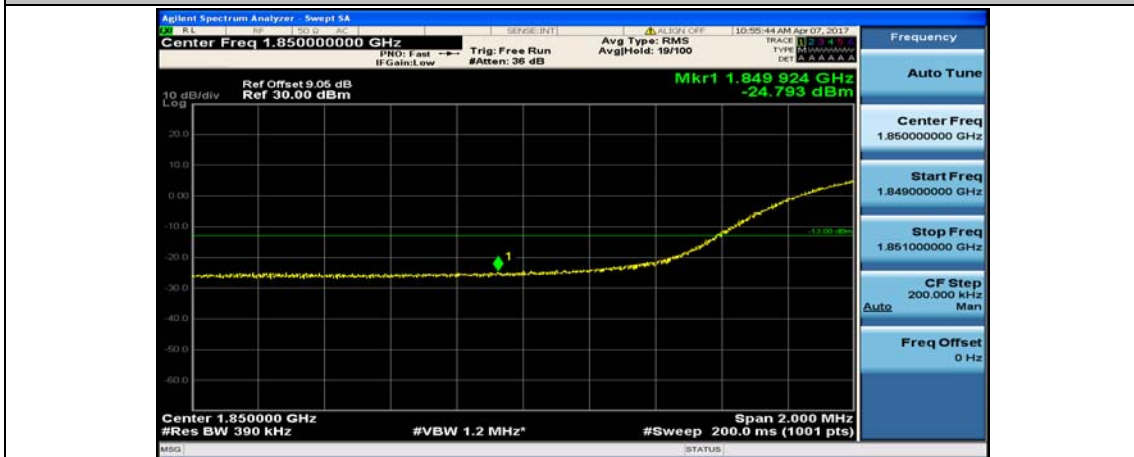

(Channel Bandwidth:20 MHz)_LCH_16QAM_100RB#0