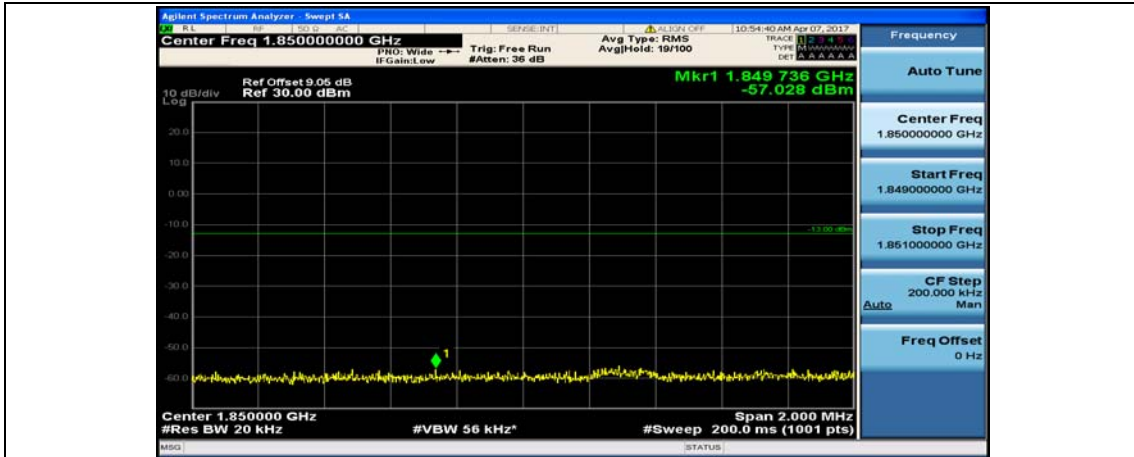

(Channel Bandwidth:20 MHz)_LCH_16QAM_1RB#49