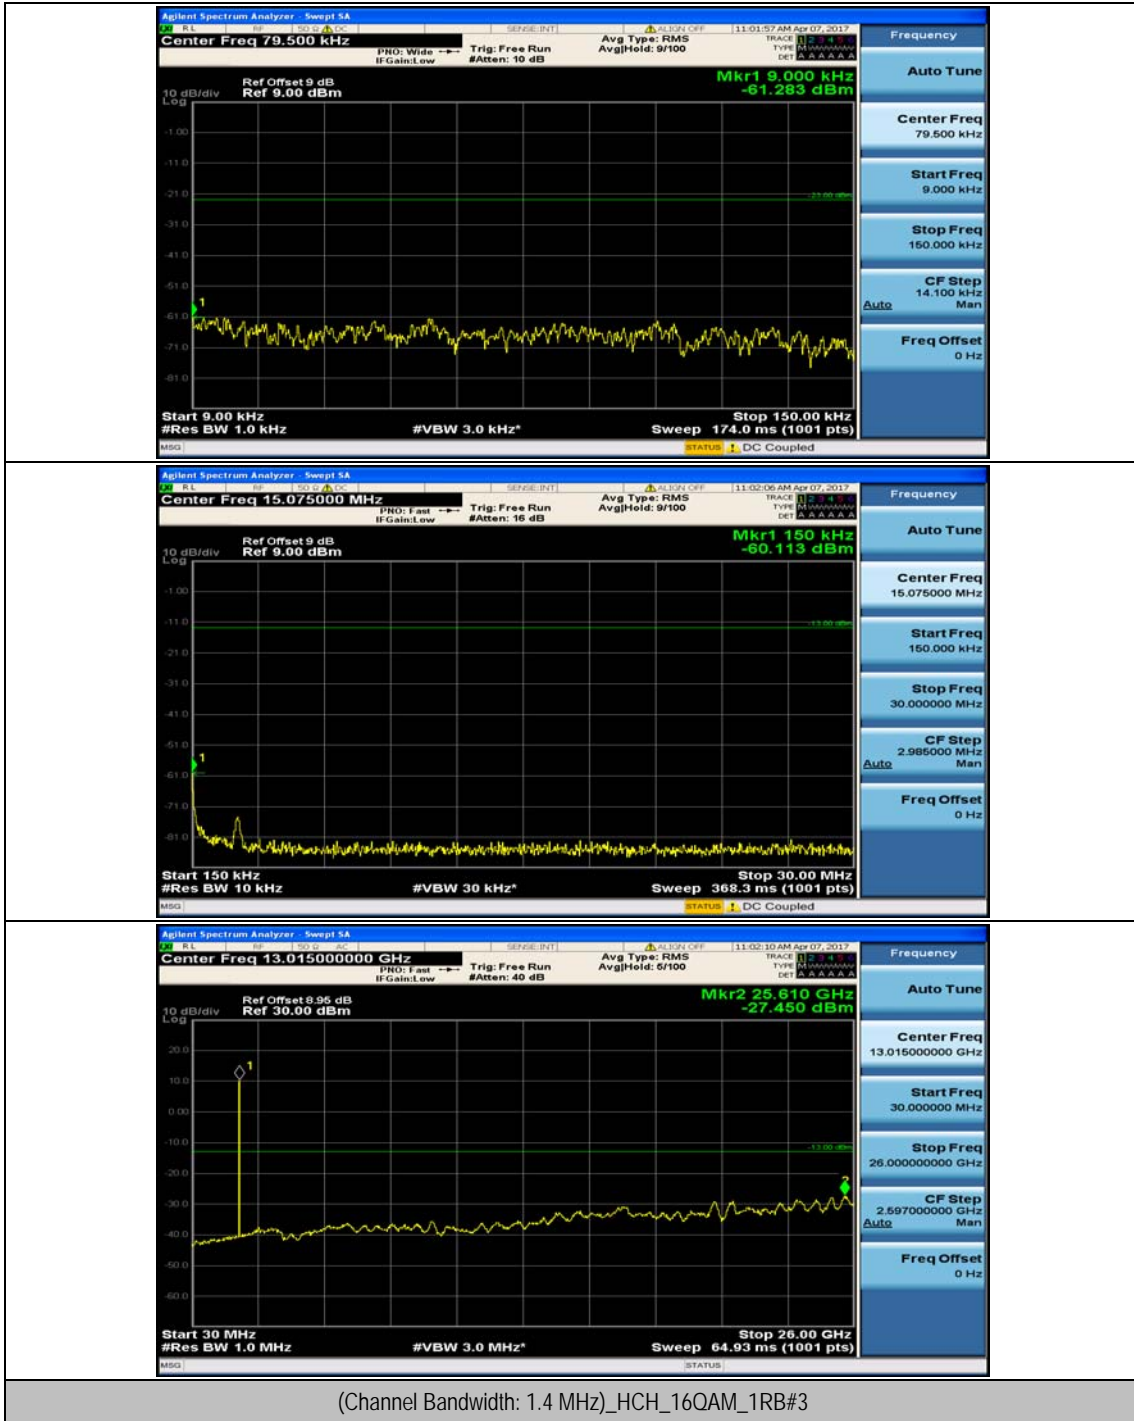

## Appendix E: Conducted Spurious Emission

### Test Graphs

Channel Bandwidth: 1.4 MHz

### Channel Bandwidth: 3 MHz

(Channel Bandwidth: 3 MHz)\_LCH\_QPSK\_1RB#0

(Channel Bandwidth: 3 MHz)\_LCH\_QPSK\_1RB#7