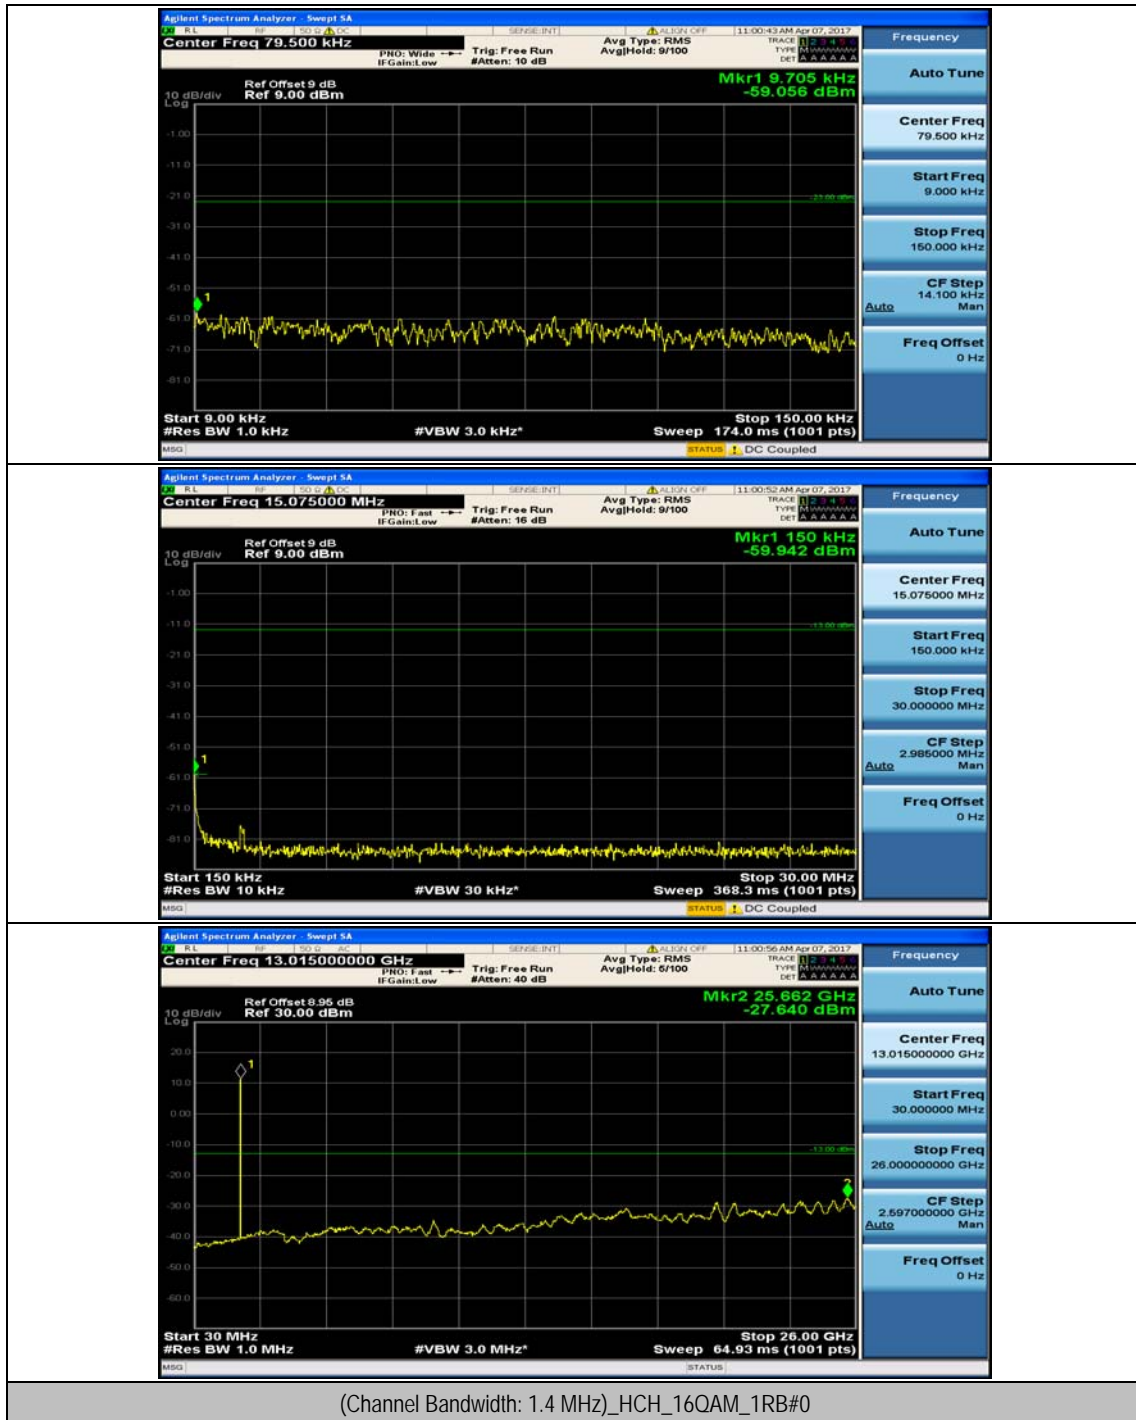

## Appendix E: Conducted Spurious Emission

### Test Graphs

Channel Bandwidth: 1.4 MHz

### Channel Bandwidth: 3 MHz

(Channel Bandwidth: 3 MHz)\_LCH\_QPSK\_1RB#0

(Channel Bandwidth: 3 MHz)\_LCH\_QPSK\_1RB#7