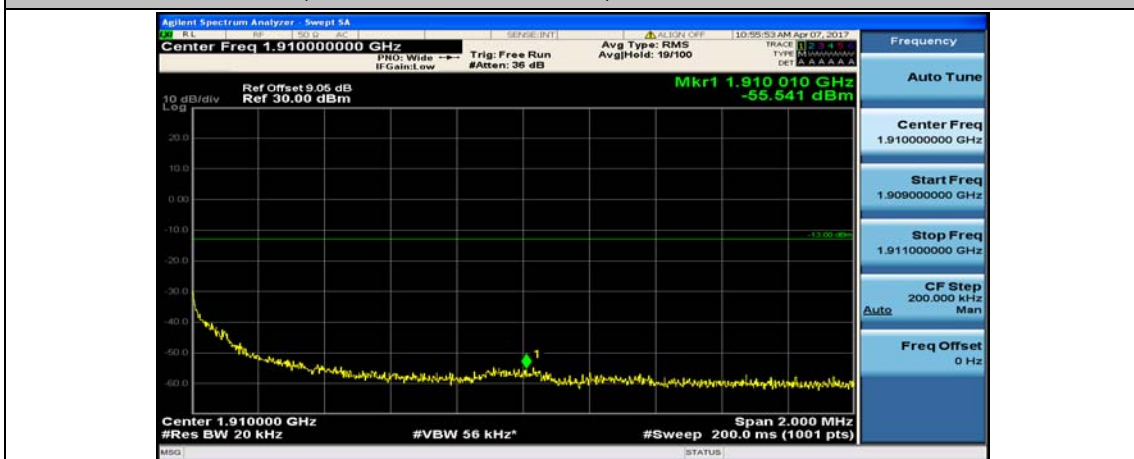

(Channel Bandwidth:20 MHz)\_LCH\_QPSK\_50RB#25

(Channel Bandwidth:20 MHz)\_LCH\_QPSK\_50RB#50

(Channel Bandwidth:20 MHz)\_LCH\_QPSK\_100RB#0

(Channel Bandwidth:20 MHz)\_HCH\_QPSK\_1RB#0

(Channel Bandwidth:20 MHz)\_HCH\_QPSK\_1RB#49