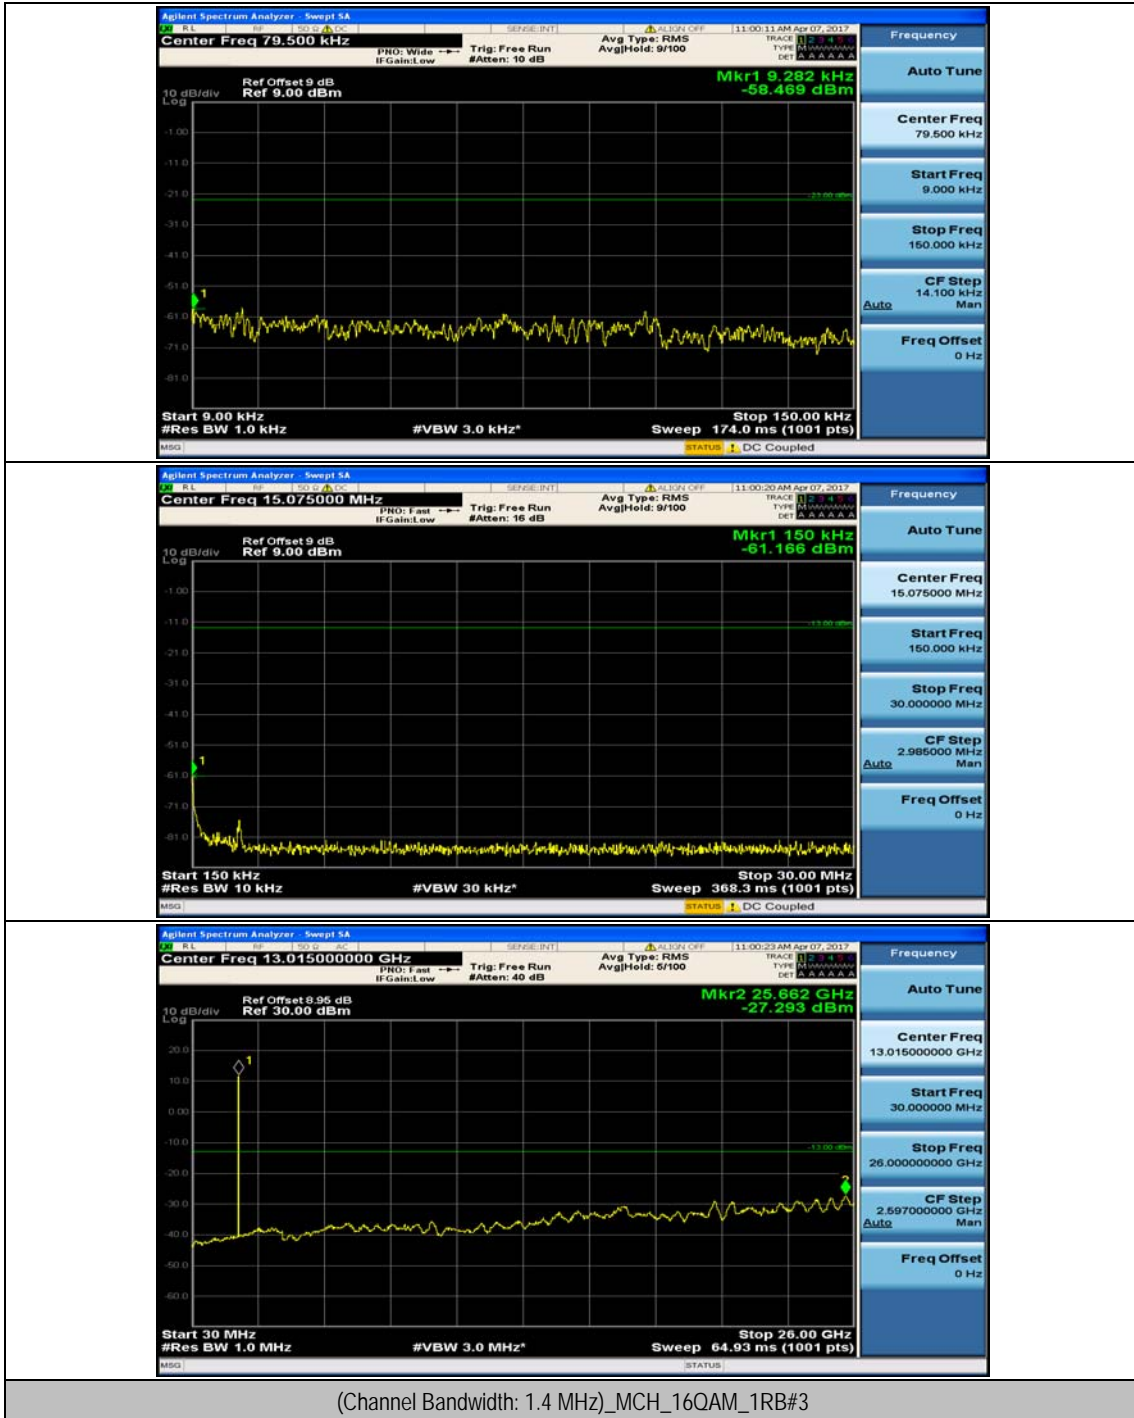

## Appendix E: Conducted Spurious Emission

### Test Graphs

Channel Bandwidth: 1.4 MHz

### Channel Bandwidth: 3 MHz

(Channel Bandwidth: 3 MHz)\_LCH\_QPSK\_1RB#0

(Channel Bandwidth: 3 MHz)\_LCH\_QPSK\_1RB#7