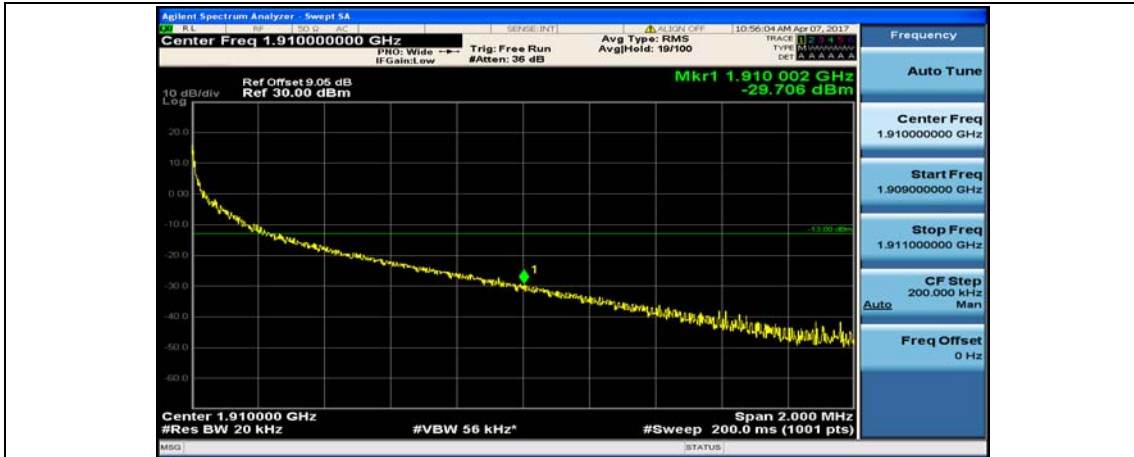

(Channel Bandwidth:20 MHz)_HCH_QPSK_1RB#99