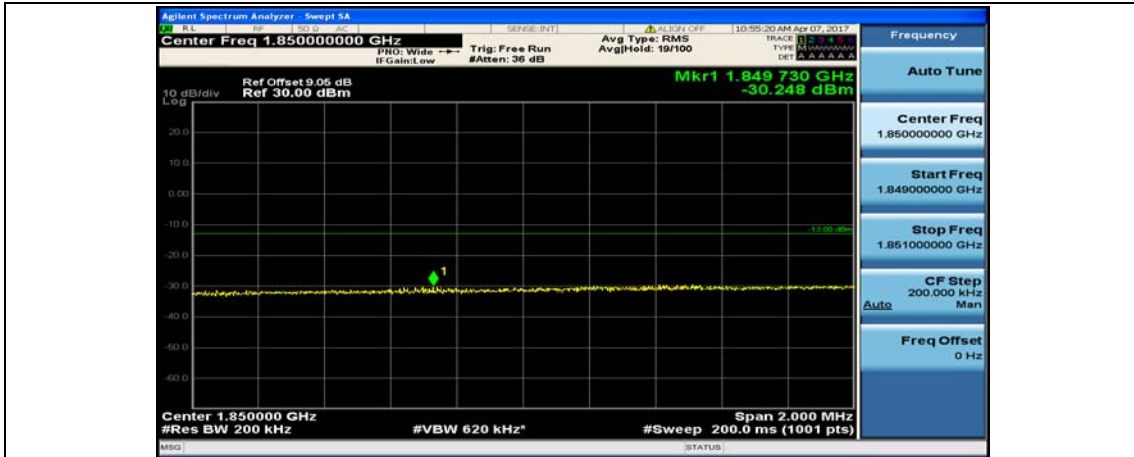

(Channel Bandwidth:20 MHz)\_LCH\_16QAM\_1RB#0

(Channel Bandwidth:20 MHz)\_LCH\_16QAM\_1RB#49

(Channel Bandwidth:20 MHz)\_LCH\_16QAM\_1RB#99

(Channel Bandwidth:20 MHz)\_LCH\_16QAM\_50RB#0

(Channel Bandwidth:20 MHz)\_LCH\_16QAM\_50RB#25