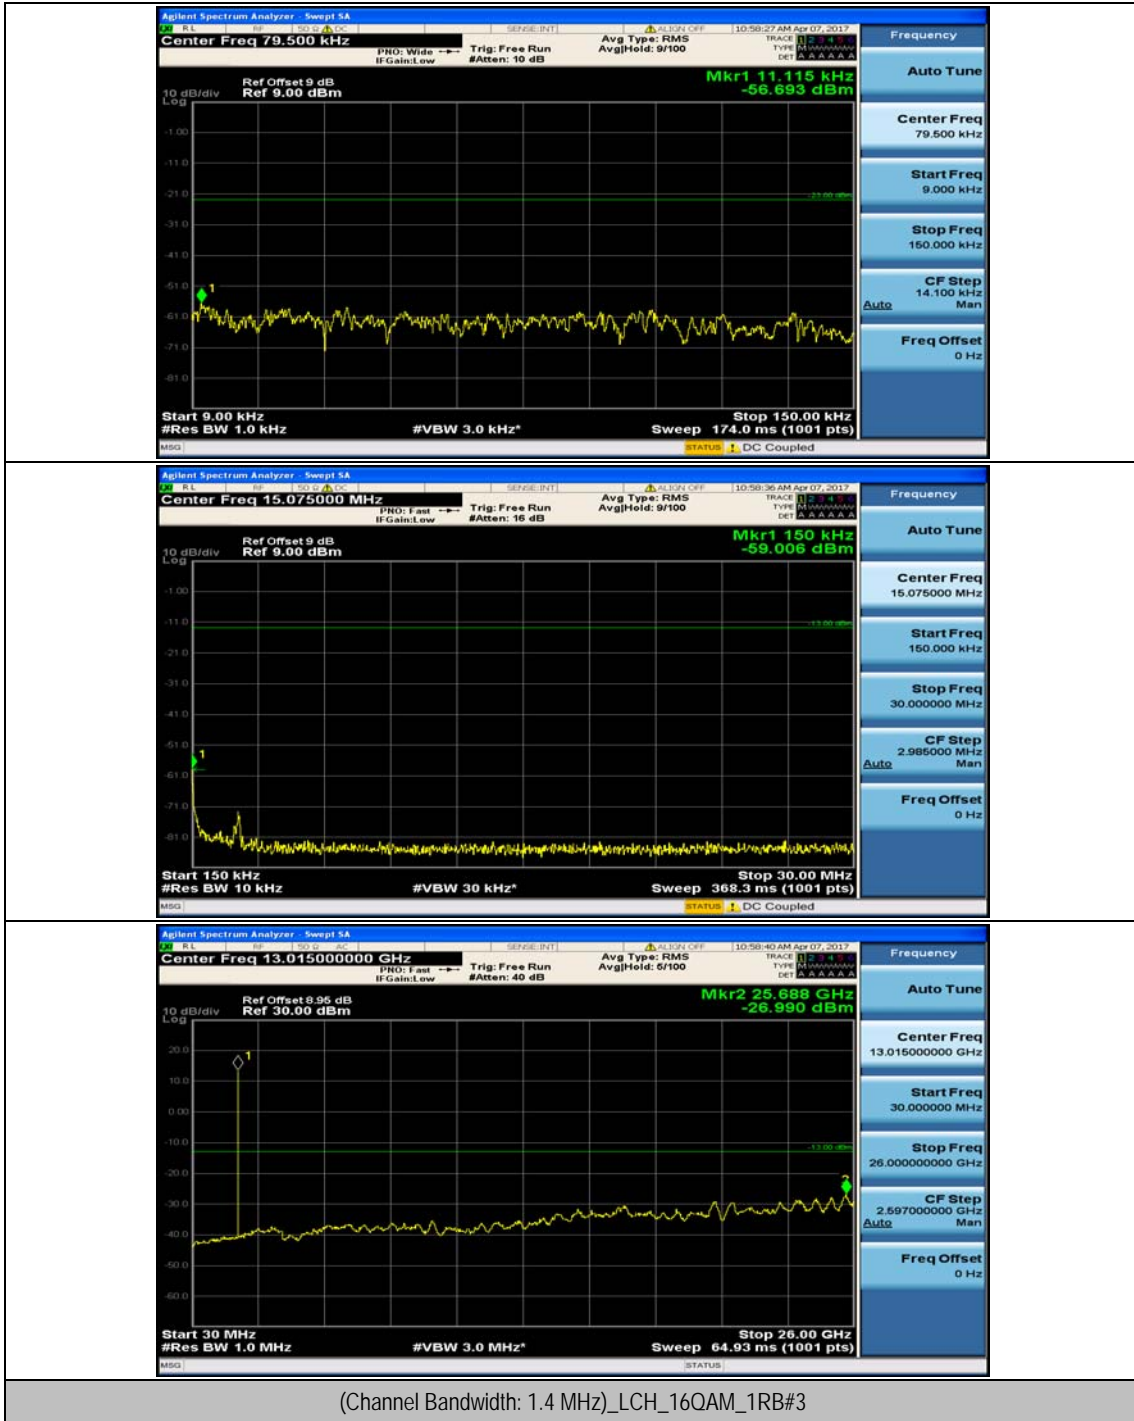

## Appendix E: Conducted Spurious Emission

### Test Graphs

Channel Bandwidth: 1.4 MHz

### Channel Bandwidth: 3 MHz

(Channel Bandwidth: 3 MHz)\_LCH\_QPSK\_1RB#0

(Channel Bandwidth: 3 MHz)\_LCH\_QPSK\_1RB#7