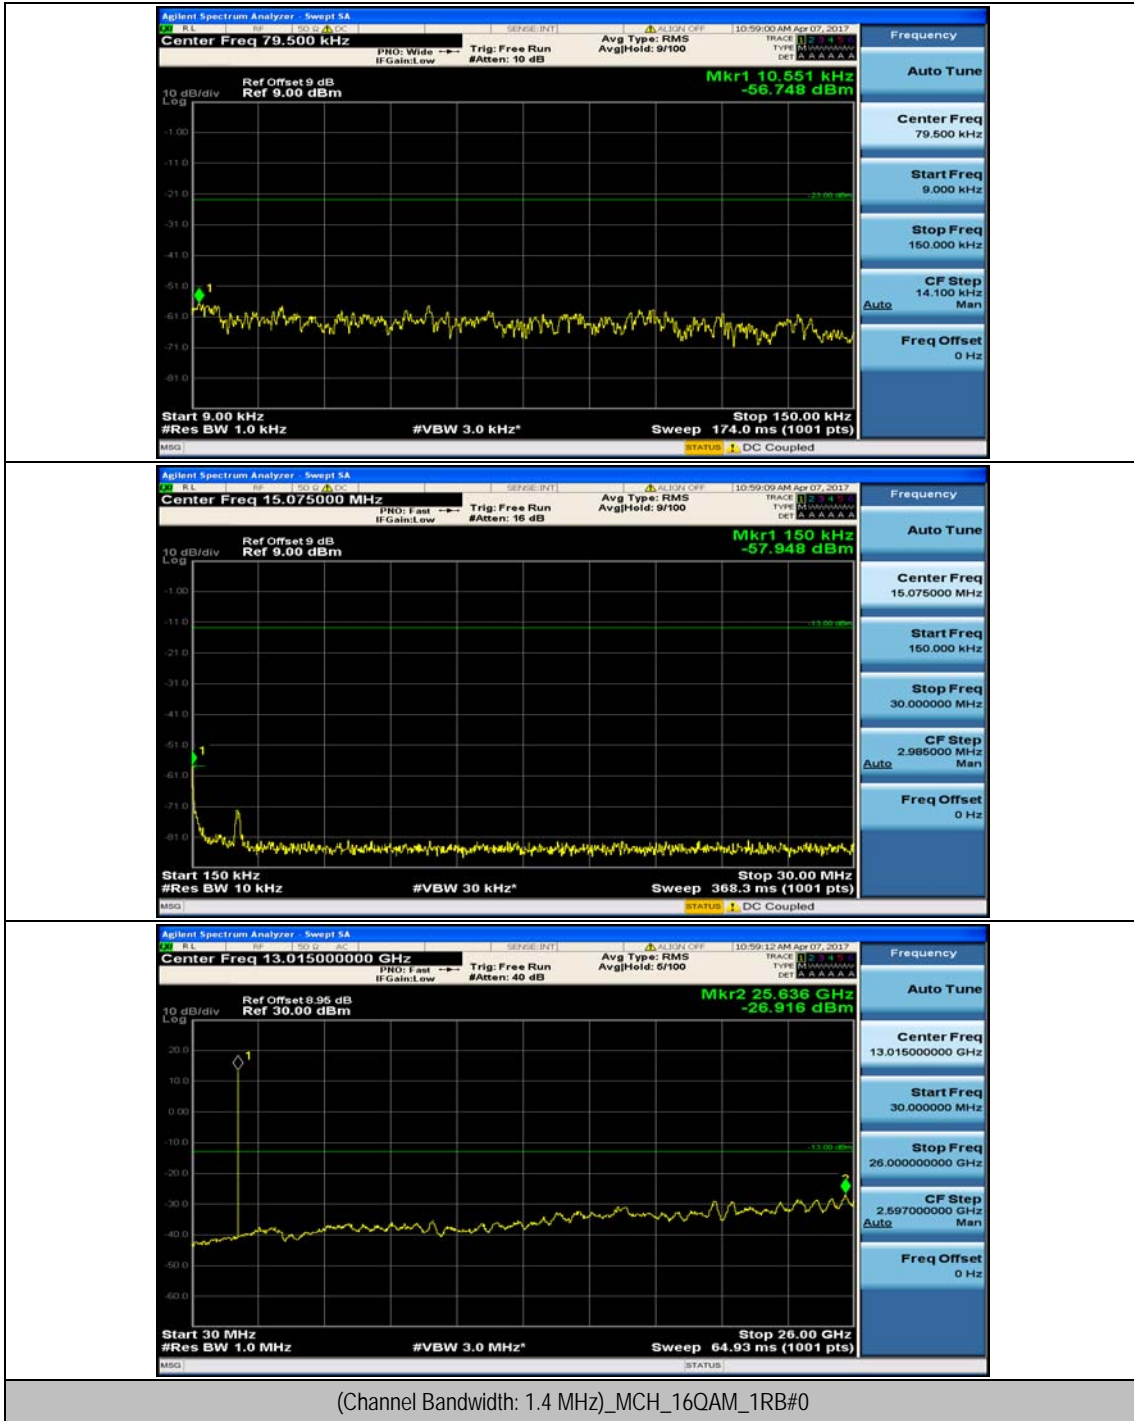

## Appendix E: Conducted Spurious Emission

### Test Graphs

Channel Bandwidth: 1.4 MHz

### Channel Bandwidth: 3 MHz

(Channel Bandwidth: 3 MHz)\_LCH\_QPSK\_1RB#0

(Channel Bandwidth: 3 MHz)\_LCH\_QPSK\_1RB#7