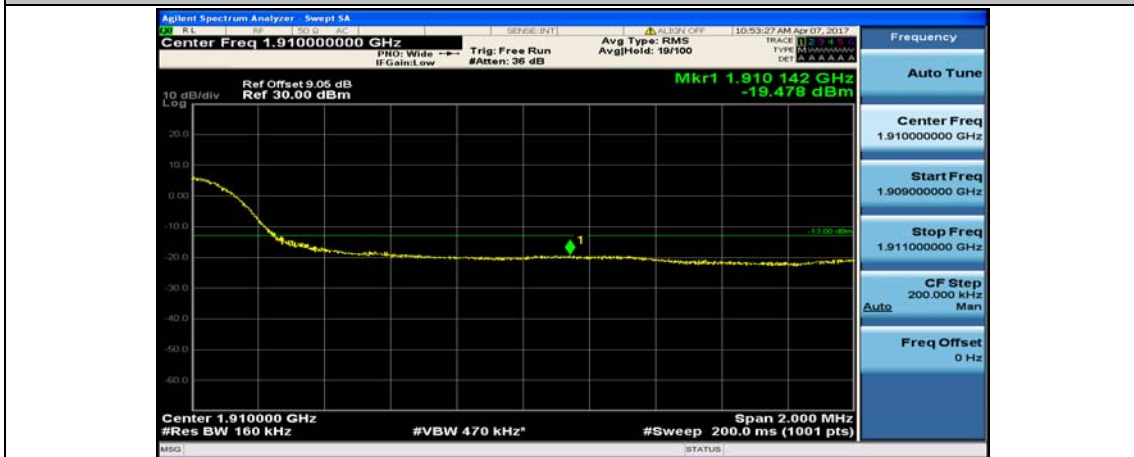

(Channel Bandwidth:15 MHz)\_LCH\_QPSK\_37RB#38

(Channel Bandwidth:15 MHz)\_LCH\_QPSK\_75RB#0

(Channel Bandwidth:15 MHz)\_HCH\_QPSK\_1RB#0

(Channel Bandwidth:15 MHz)\_HCH\_QPSK\_1RB#37

(Channel Bandwidth:15 MHz)\_HCH\_QPSK\_1RB#74

(Channel Bandwidth:15 MHz)\_HCH\_QPSK\_37RB#0

(Channel Bandwidth:15 MHz)\_HCH\_QPSK\_37RB#18

(Channel Bandwidth:15 MHz)\_HCH\_QPSK\_37RB#38

(Channel Bandwidth:15 MHz)\_HCH\_QPSK\_75RB#0

(Channel Bandwidth:15 MHz)\_LCH\_16QAM\_1RB#0