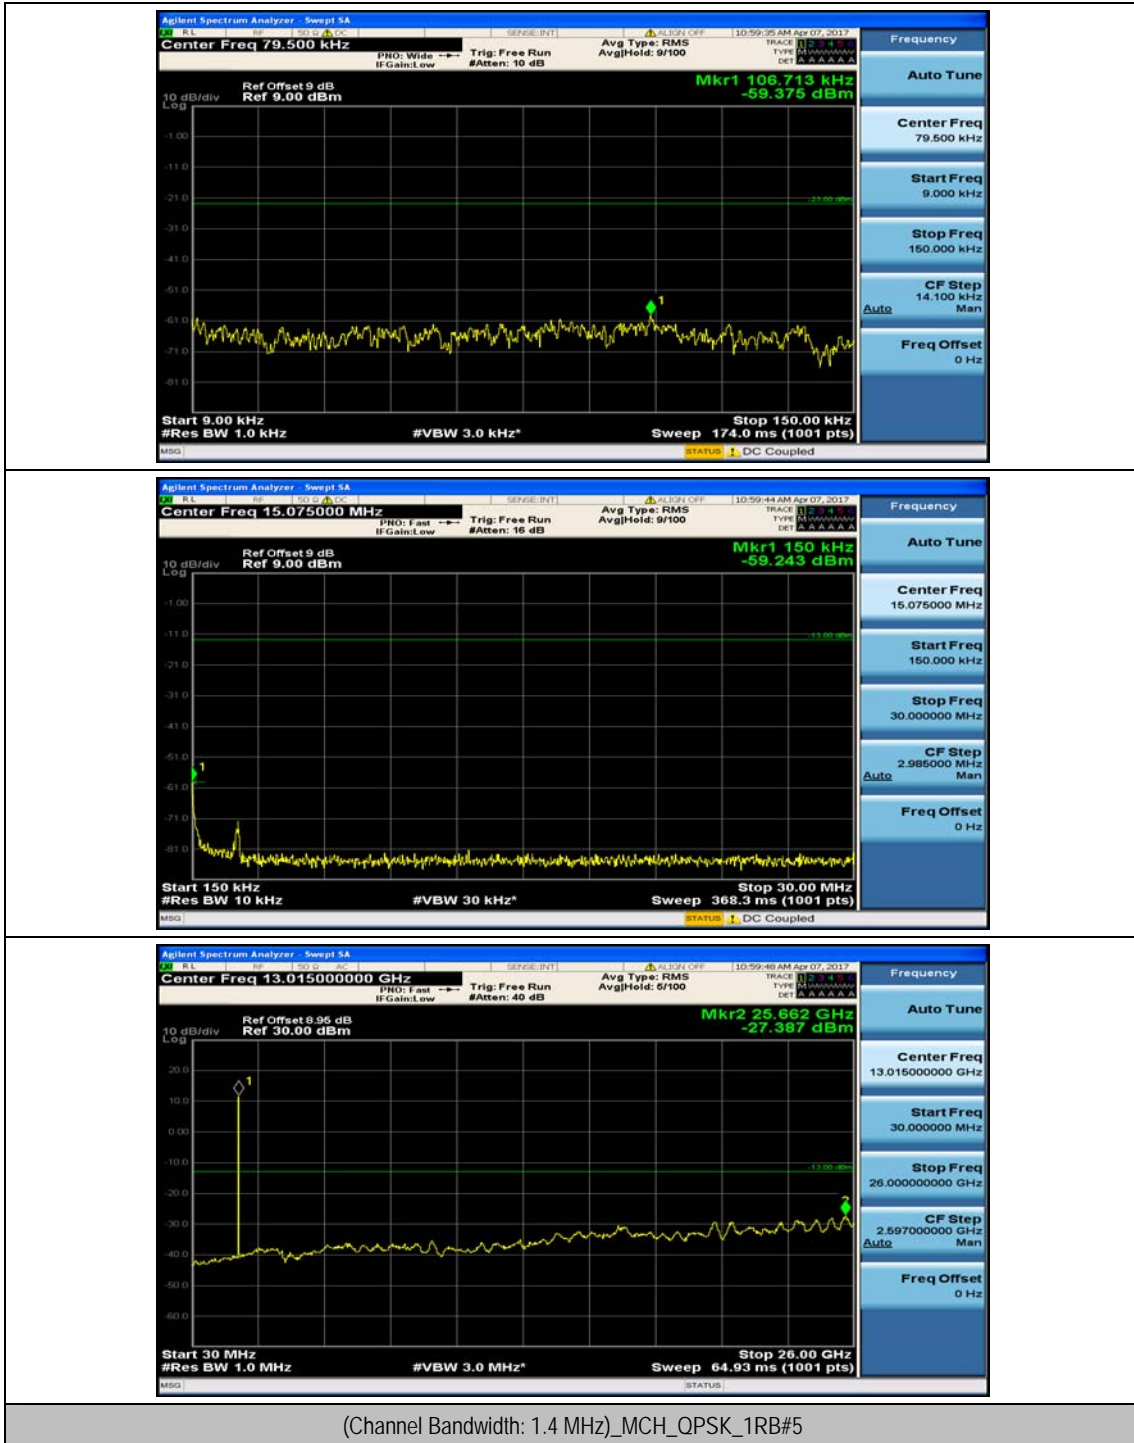

## Appendix E: Conducted Spurious Emission

### Test Graphs

Channel Bandwidth: 1.4 MHz

### Channel Bandwidth: 3 MHz

(Channel Bandwidth: 3 MHz)\_LCH\_QPSK\_1RB#0

(Channel Bandwidth: 3 MHz)\_LCH\_QPSK\_1RB#7