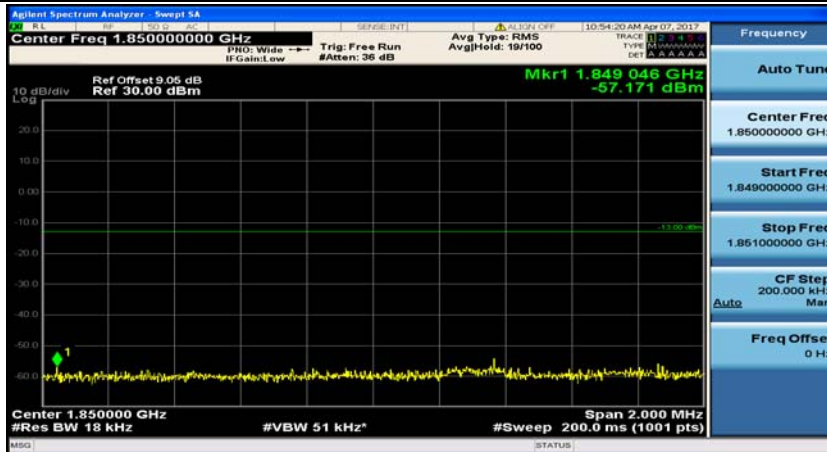

(Channel Bandwidth:20 MHz)_LCH_QPSK_1RB#49