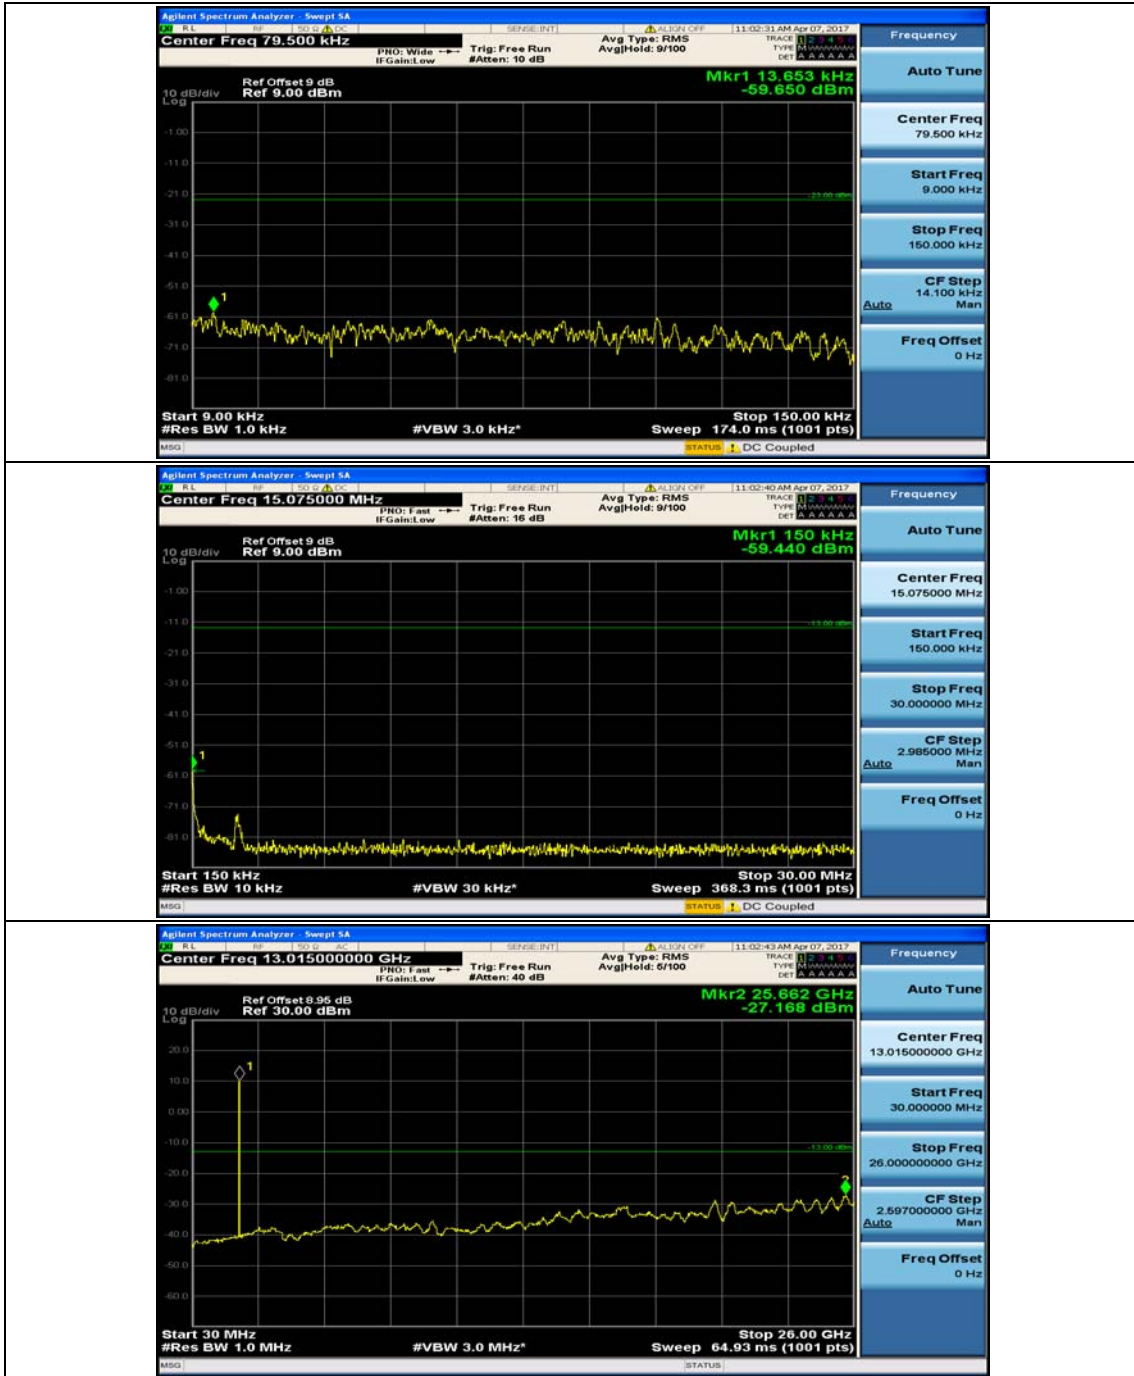

## Appendix E: Conducted Spurious Emission

### Test Graphs

Channel Bandwidth: 1.4 MHz

### Channel Bandwidth: 3 MHz

(Channel Bandwidth: 3 MHz)\_LCH\_QPSK\_1RB#0

(Channel Bandwidth: 3 MHz)\_LCH\_QPSK\_1RB#7