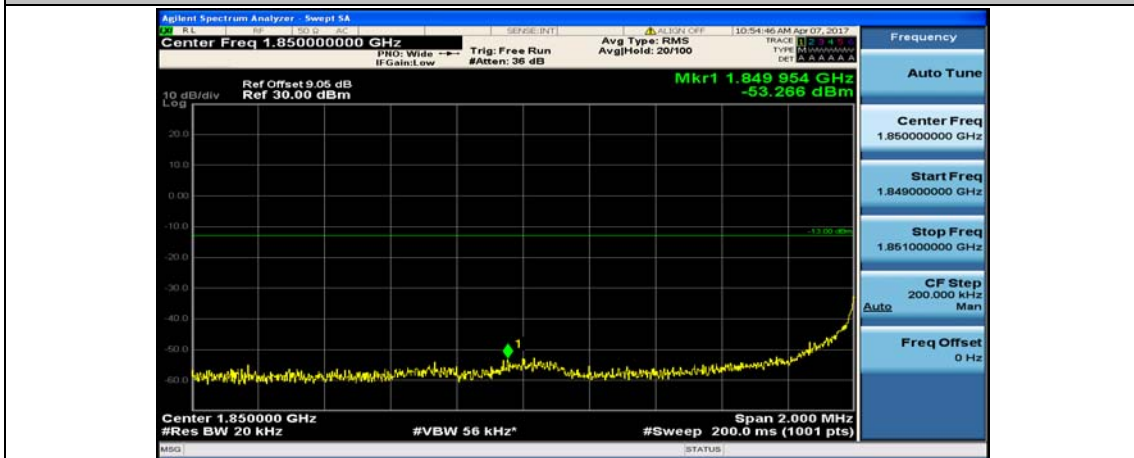

(Channel Bandwidth:20 MHz)_LCH_16QAM_1RB#99