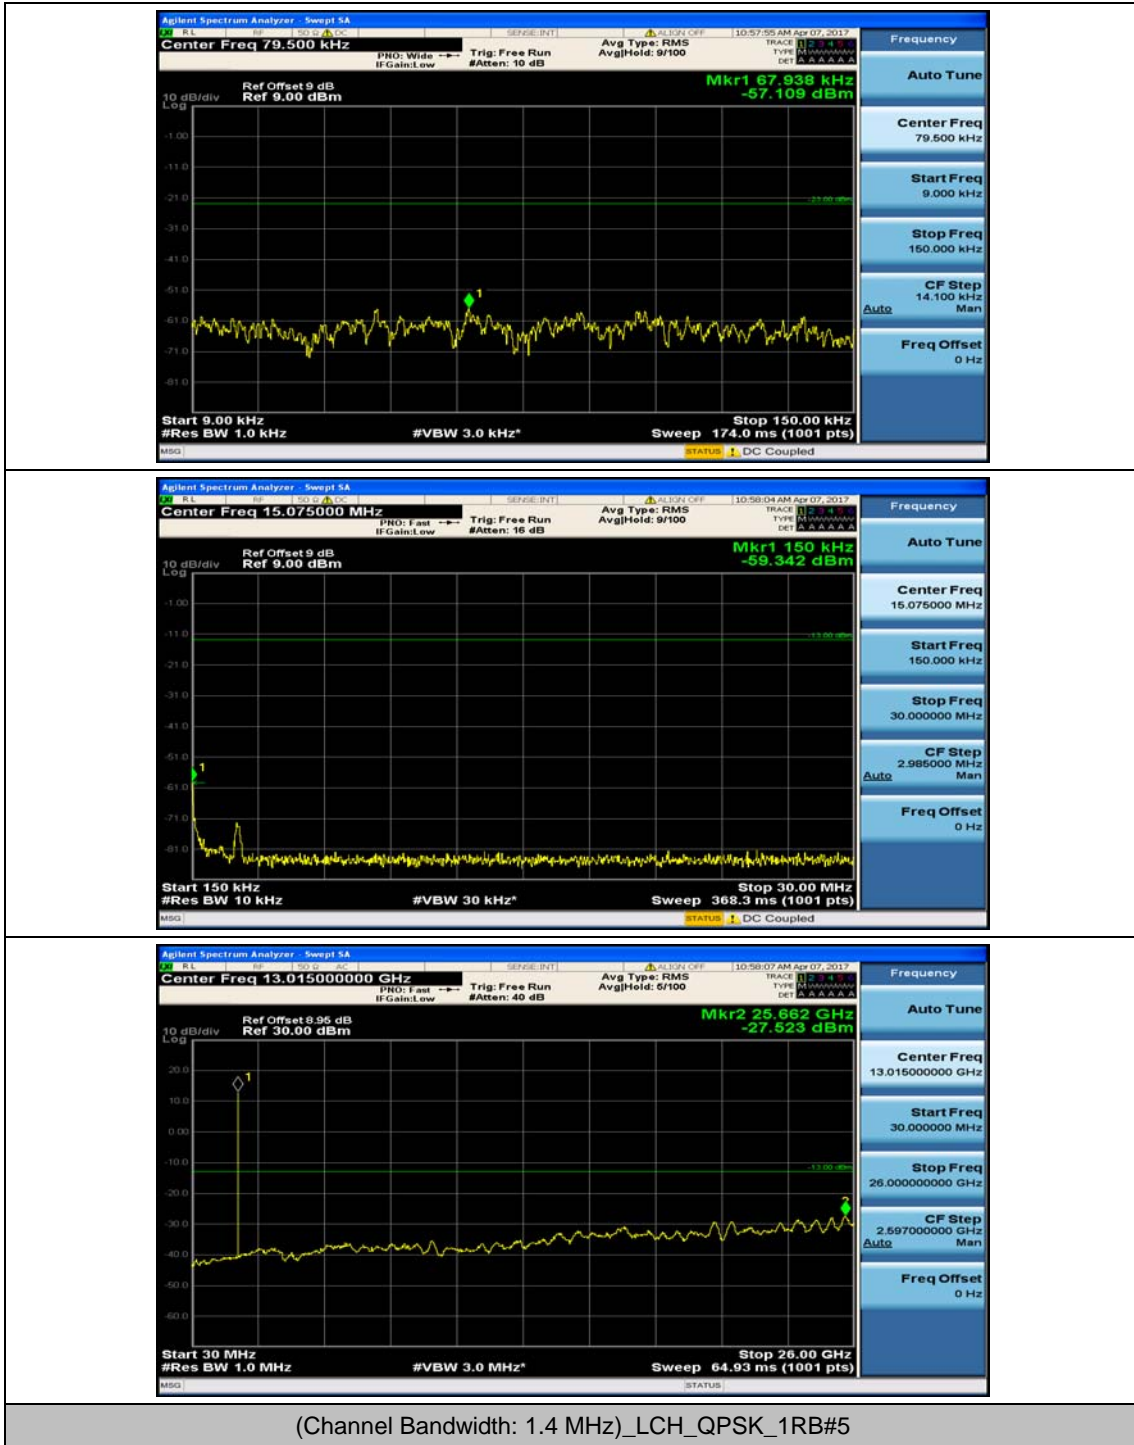

(Channel Bandwidth:20 MHz)\_HCH\_16QAM\_50RB#0

(Channel Bandwidth:20 MHz)\_HCH\_16QAM\_50RB#25

(Channel Bandwidth:20 MHz)\_HCH\_16QAM\_50RB#50

(Channel Bandwidth:20 MHz)\_HCH\_16QAM\_100RB#0

## Appendix E: Conducted Spurious Emission

### Test Graphs

Channel Bandwidth: 1.4 MHz