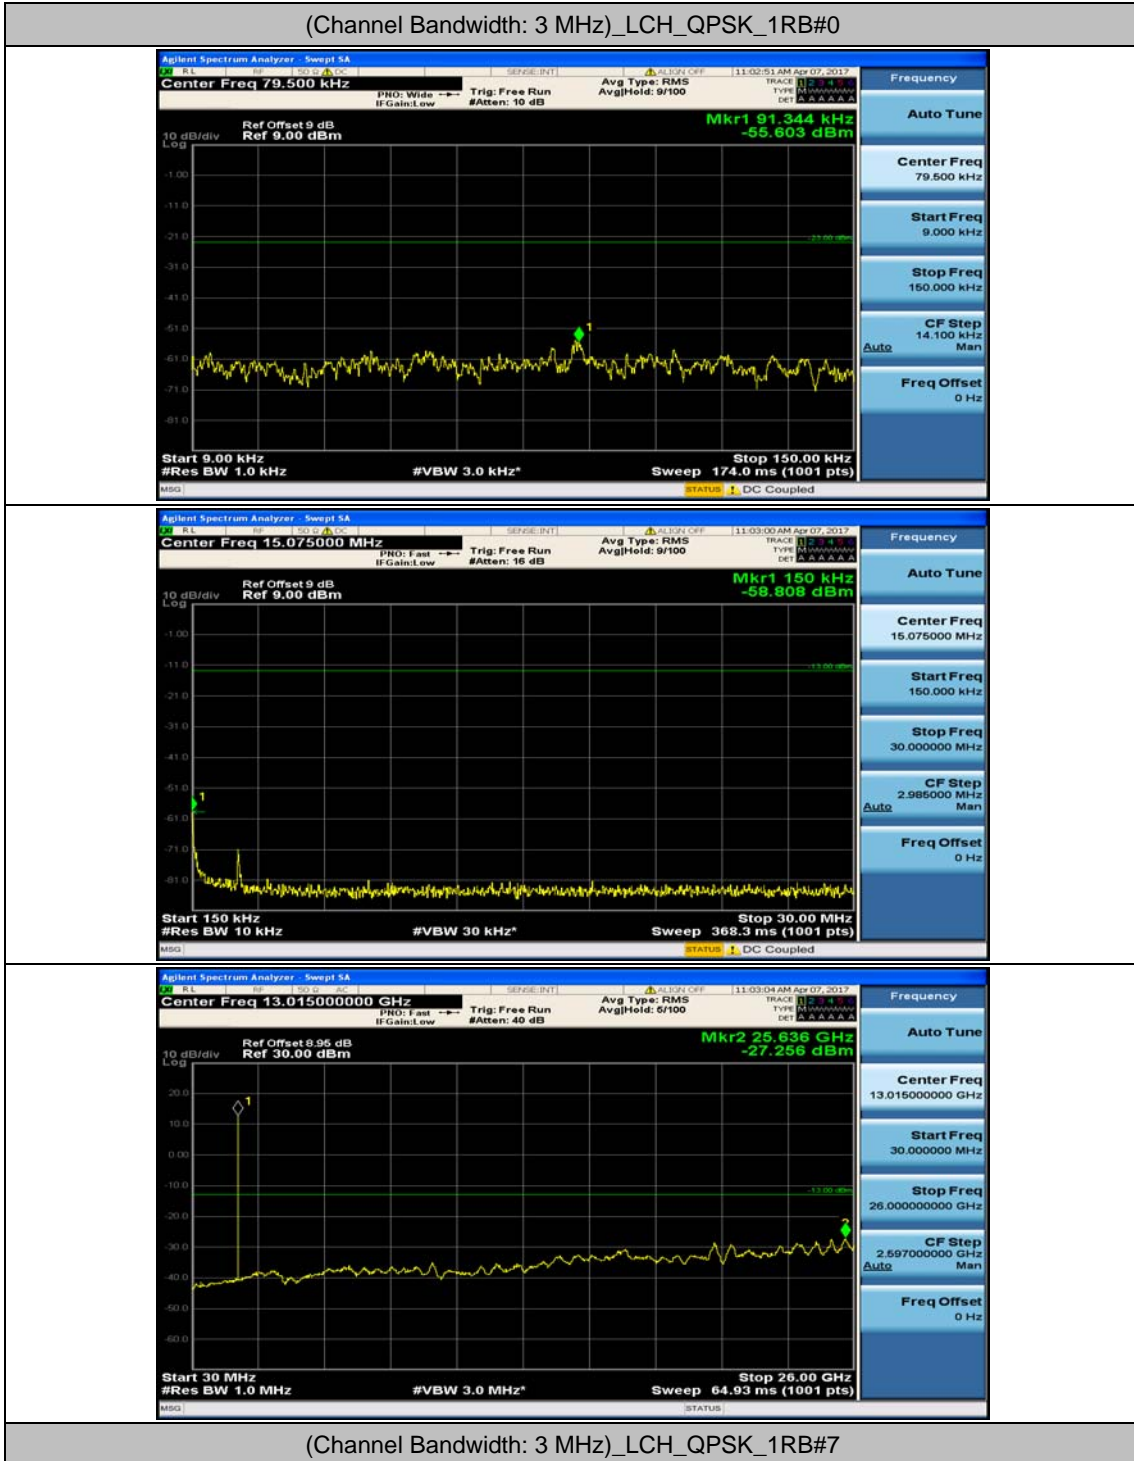

## Appendix E: Conducted Spurious Emission

### Test Graphs

Channel Bandwidth: 1.4 MHz

### Channel Bandwidth: 3 MHz

(Channel Bandwidth: 3 MHz)\_LCH\_QPSK\_1RB#0

(Channel Bandwidth: 3 MHz)\_LCH\_QPSK\_1RB#7