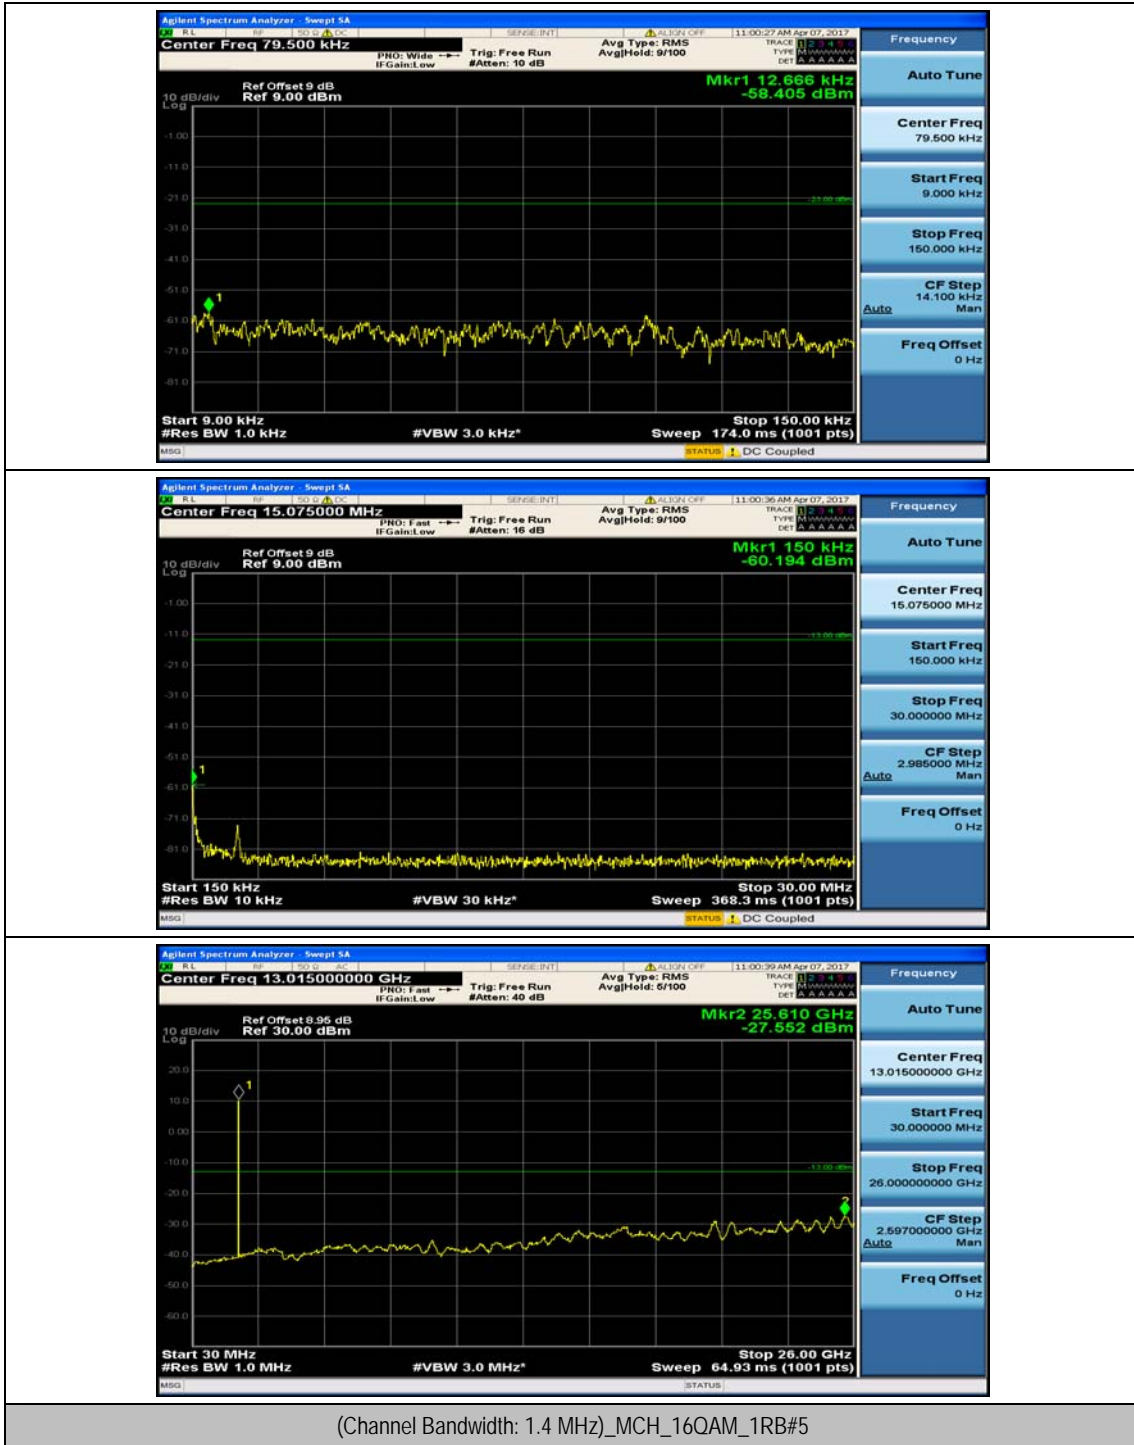

## Appendix E: Conducted Spurious Emission

### Test Graphs

Channel Bandwidth: 1.4 MHz