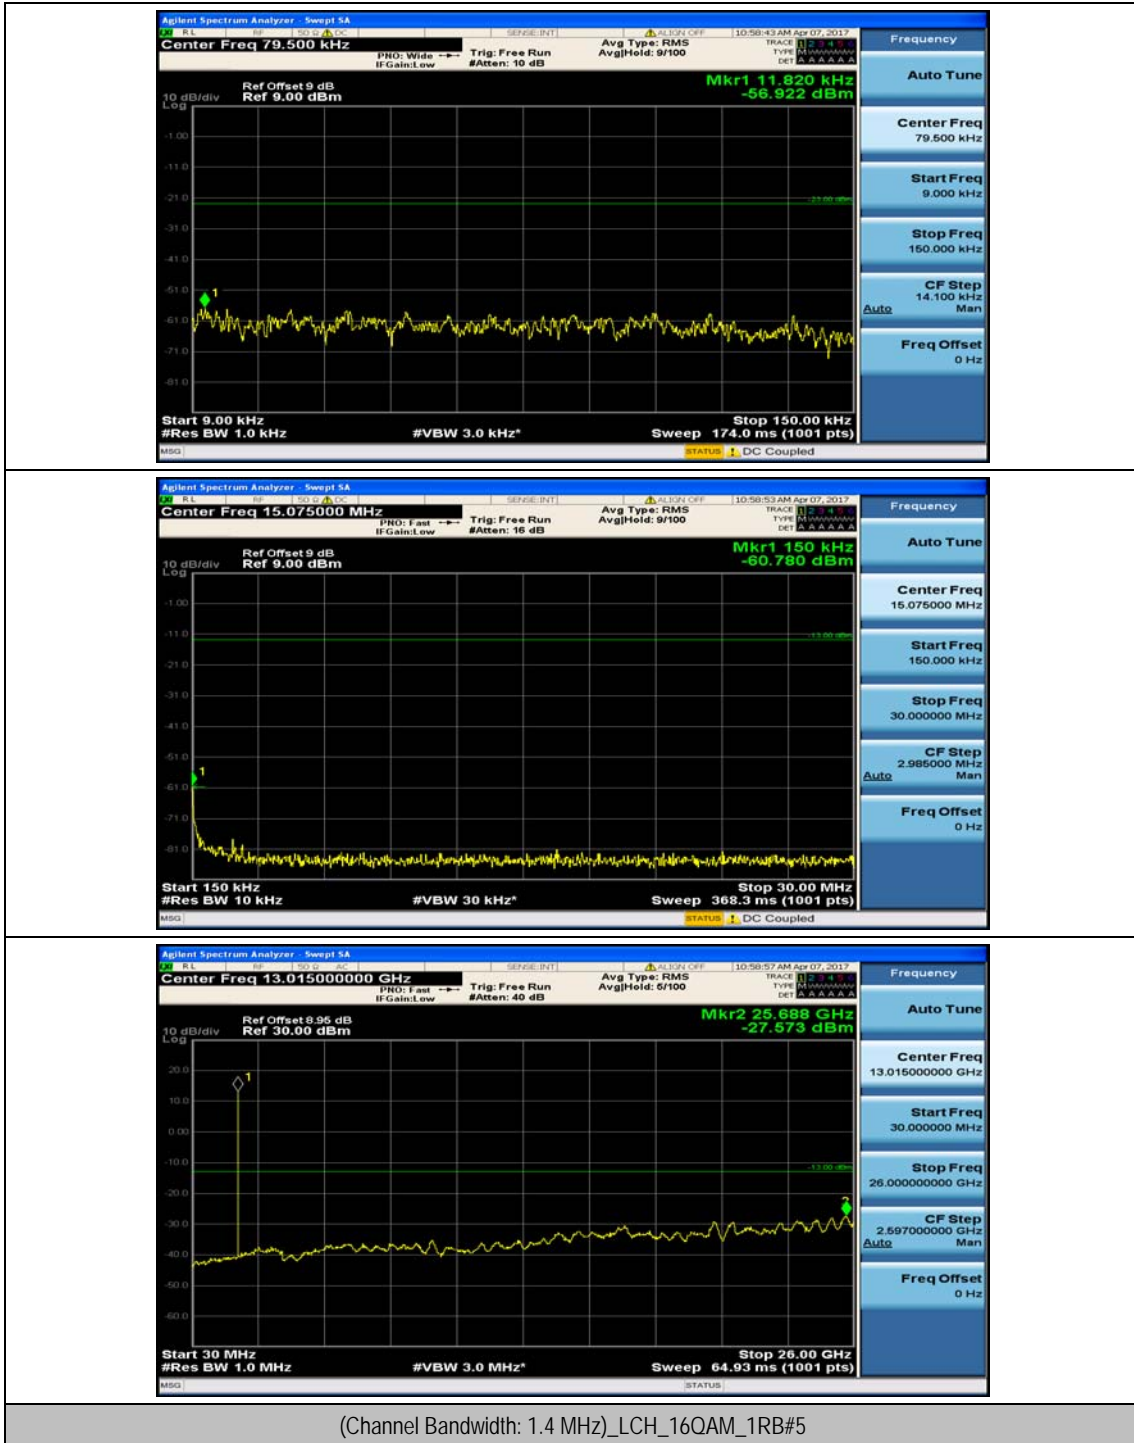

## Appendix E: Conducted Spurious Emission

### Test Graphs

Channel Bandwidth: 1.4 MHz

### Channel Bandwidth: 3 MHz

(Channel Bandwidth: 3 MHz)\_LCH\_QPSK\_1RB#0

(Channel Bandwidth: 3 MHz)\_LCH\_QPSK\_1RB#7