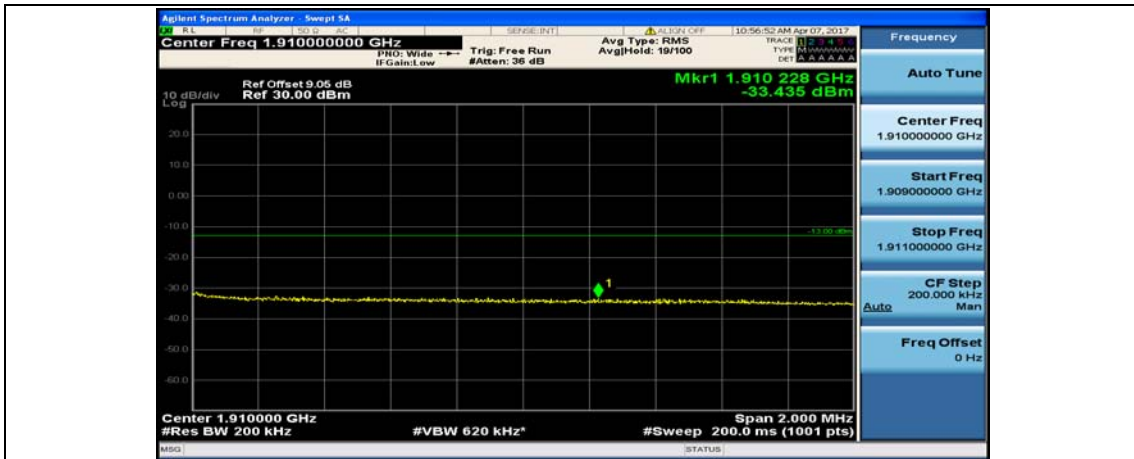

(Channel Bandwidth:20 MHz)_HCH_16QAM_50RB#0