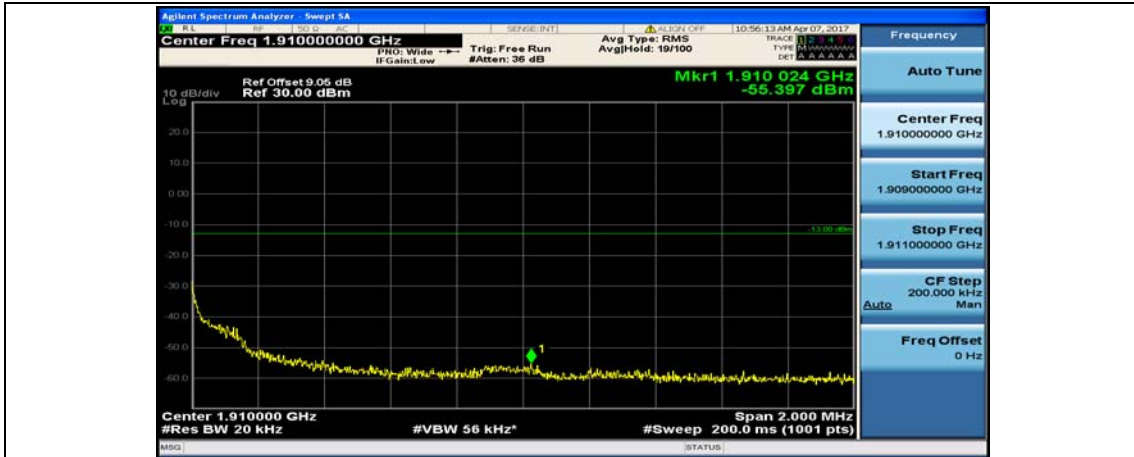

(Channel Bandwidth:20 MHz)_HCH_16QAM_1RB#0