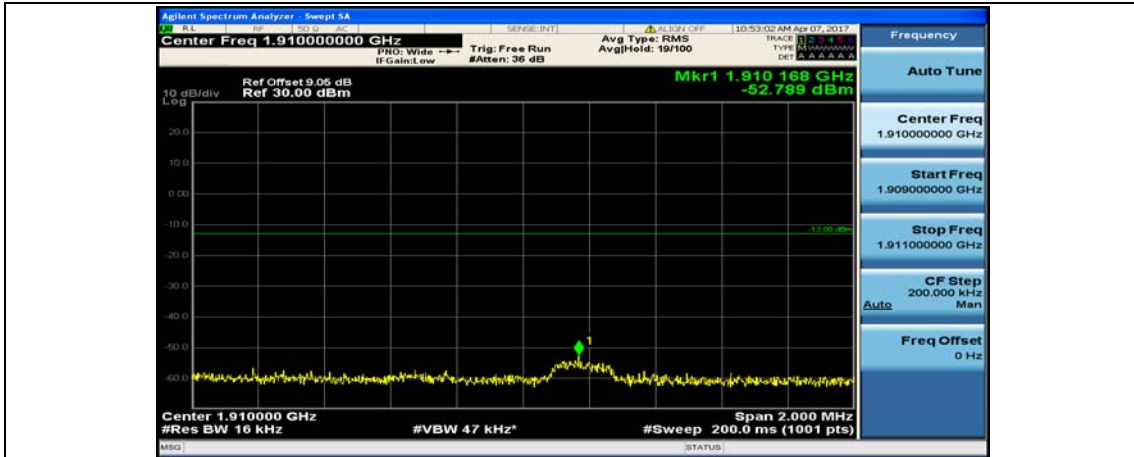

(Channel Bandwidth:15 MHz)_HCH_16QAM_1RB#37