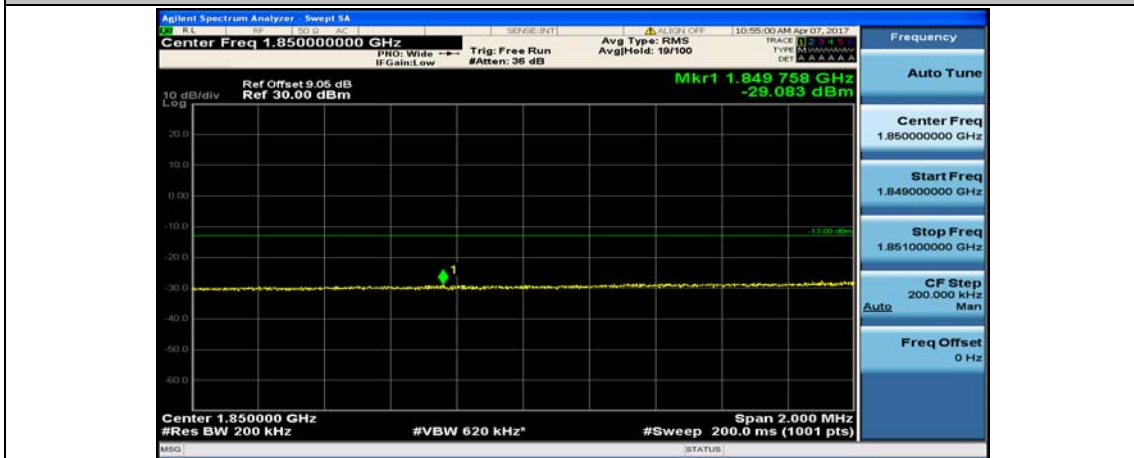

(Channel Bandwidth:20 MHz)_LCH_QPSK_50RB#25