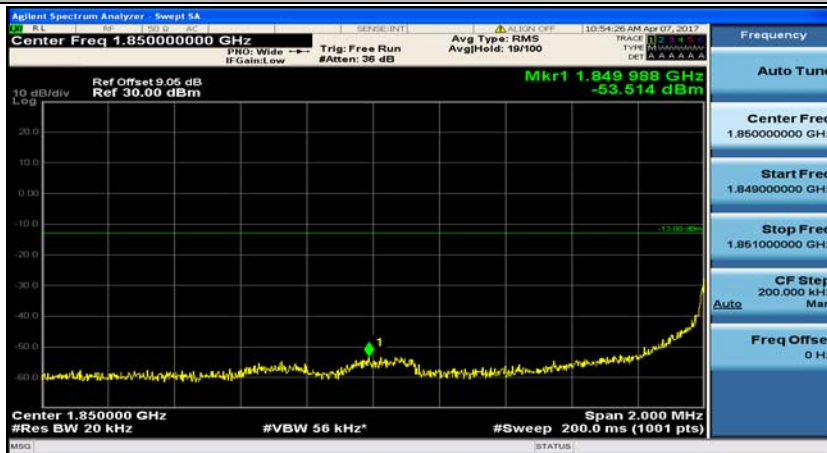

### Channel Bandwidth: 20 MHz

(Channel Bandwidth:20 MHz)\_LCH\_QPSK\_1RB#0

(Channel Bandwidth:20 MHz)\_LCH\_QPSK\_1RB#49

(Channel Bandwidth:20 MHz)\_LCH\_QPSK\_1RB#99

(Channel Bandwidth:20 MHz)\_LCH\_QPSK\_50RB#0