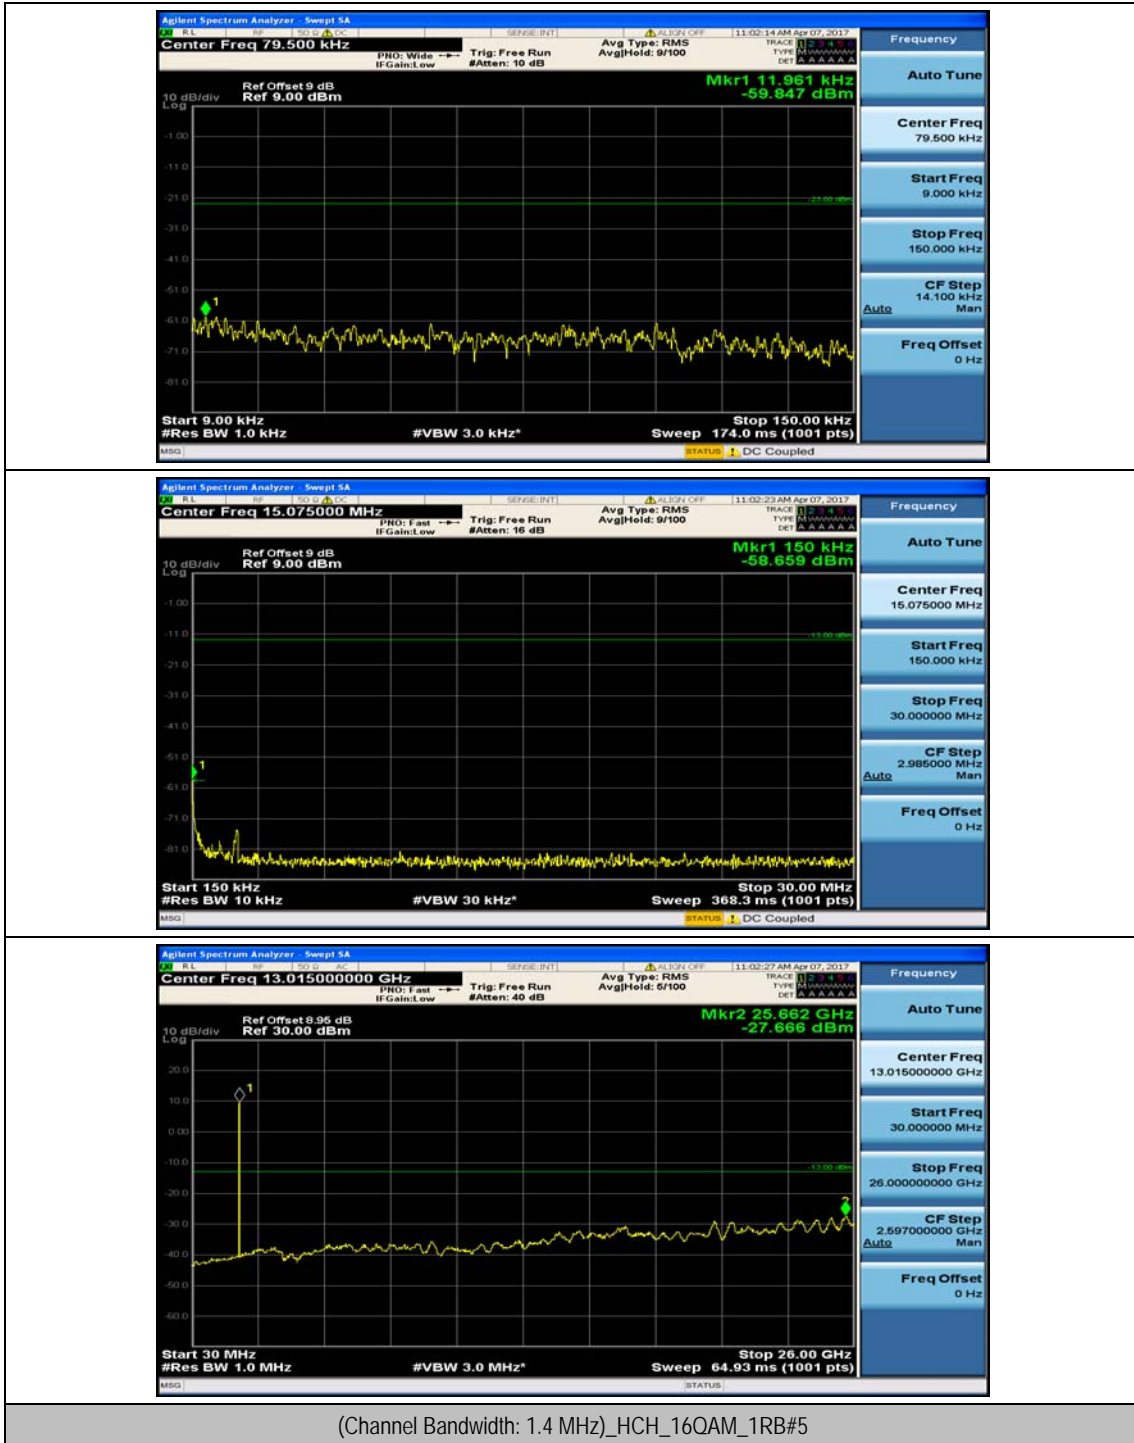

## Appendix E: Conducted Spurious Emission

### Test Graphs

Channel Bandwidth: 1.4 MHz

### Channel Bandwidth: 3 MHz

(Channel Bandwidth: 3 MHz)\_LCH\_QPSK\_1RB#0

(Channel Bandwidth: 3 MHz)\_LCH\_QPSK\_1RB#7