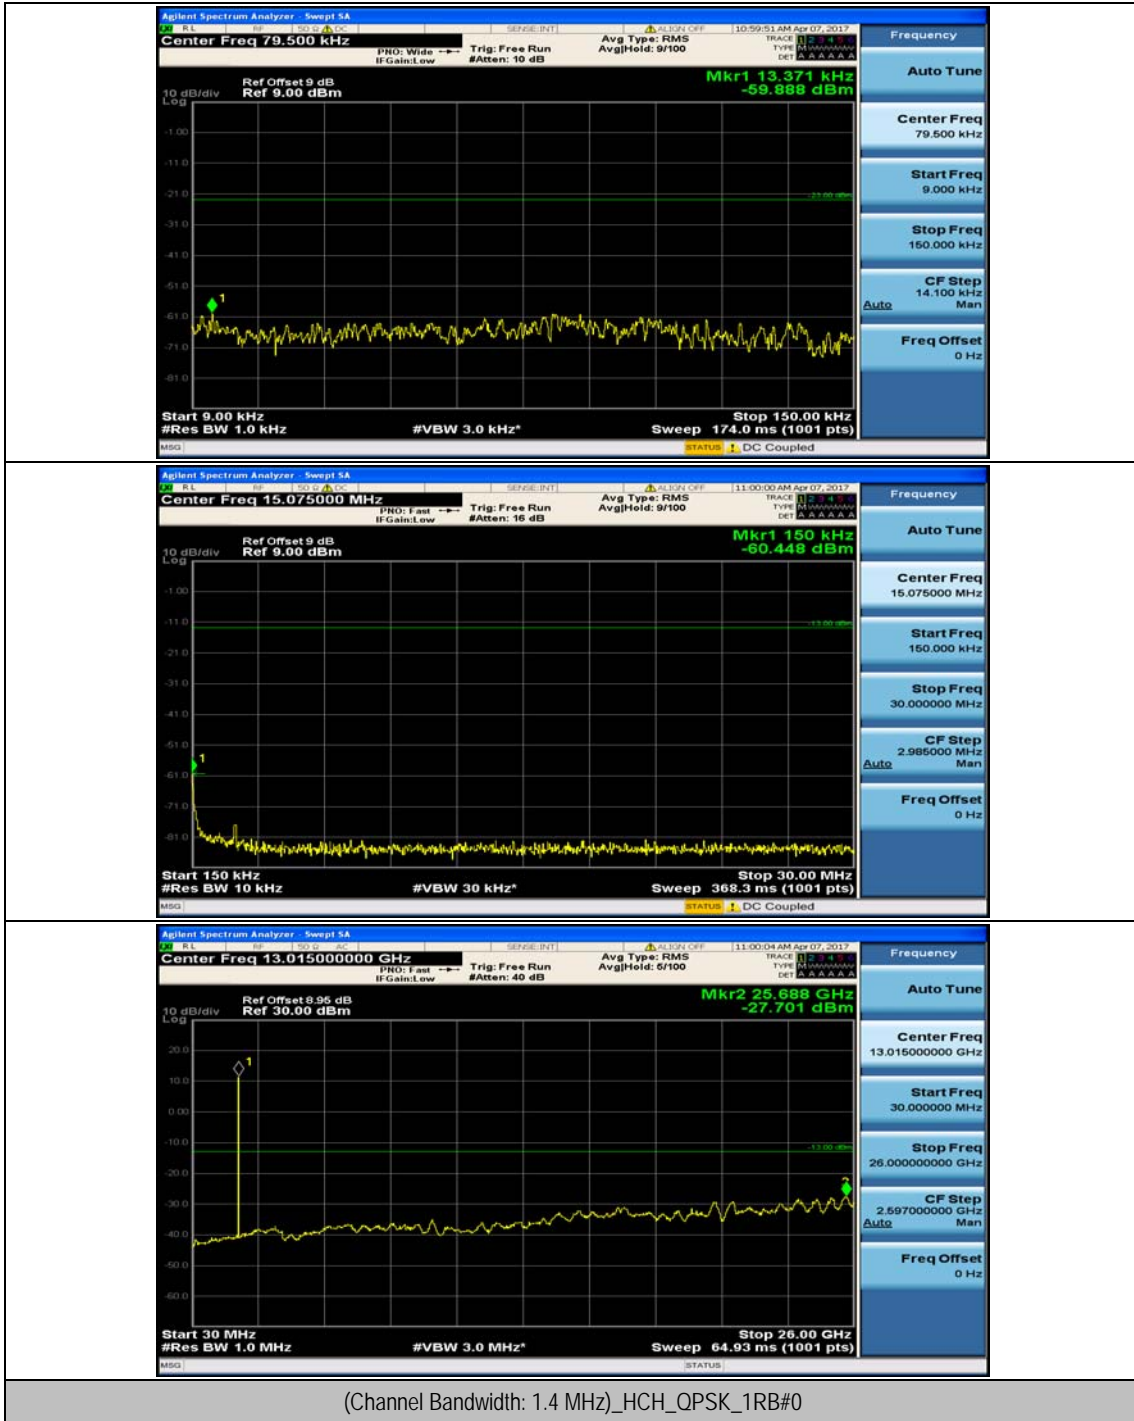

## Appendix E: Conducted Spurious Emission

### Test Graphs

Channel Bandwidth: 1.4 MHz

### Channel Bandwidth: 3 MHz

(Channel Bandwidth: 3 MHz)\_LCH\_QPSK\_1RB#0

(Channel Bandwidth: 3 MHz)\_LCH\_QPSK\_1RB#7