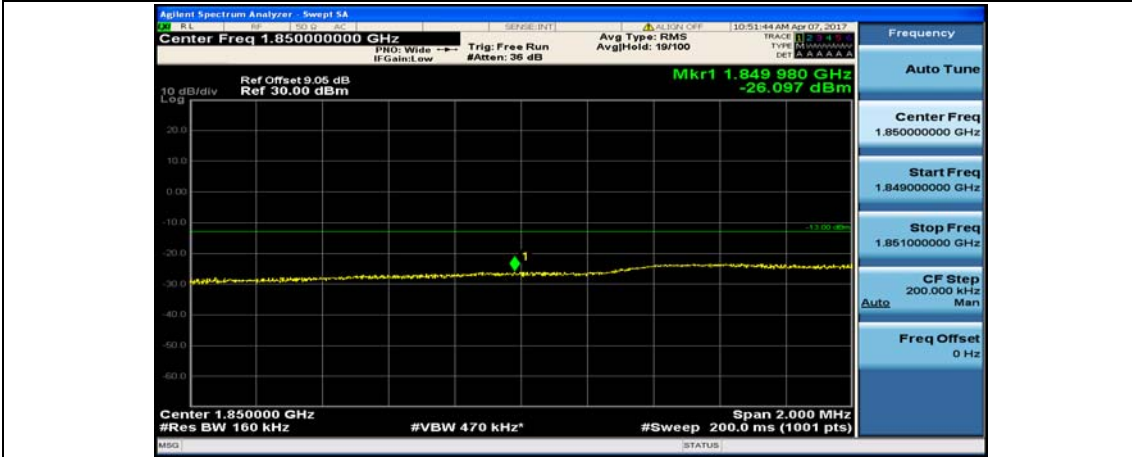

Channel Bandwidth: 15 MHz

(Channel Bandwidth:15 MHz)\_LCH\_QPSK\_1RB#37

(Channel Bandwidth:15 MHz)\_LCH\_QPSK\_1RB#74

(Channel Bandwidth:15 MHz)\_LCH\_QPSK\_37RB#0

(Channel Bandwidth:15 MHz)\_LCH\_QPSK\_37RB#18

(Channel Bandwidth:15 MHz)\_LCH\_QPSK\_37RB#38

(Channel Bandwidth:15 MHz)\_LCH\_QPSK\_75RB#0

(Channel Bandwidth:15 MHz)\_HCH\_QPSK\_1RB#0

(Channel Bandwidth:15 MHz)\_HCH\_QPSK\_1RB#37

(Channel Bandwidth:15 MHz)\_HCH\_QPSK\_1RB#74