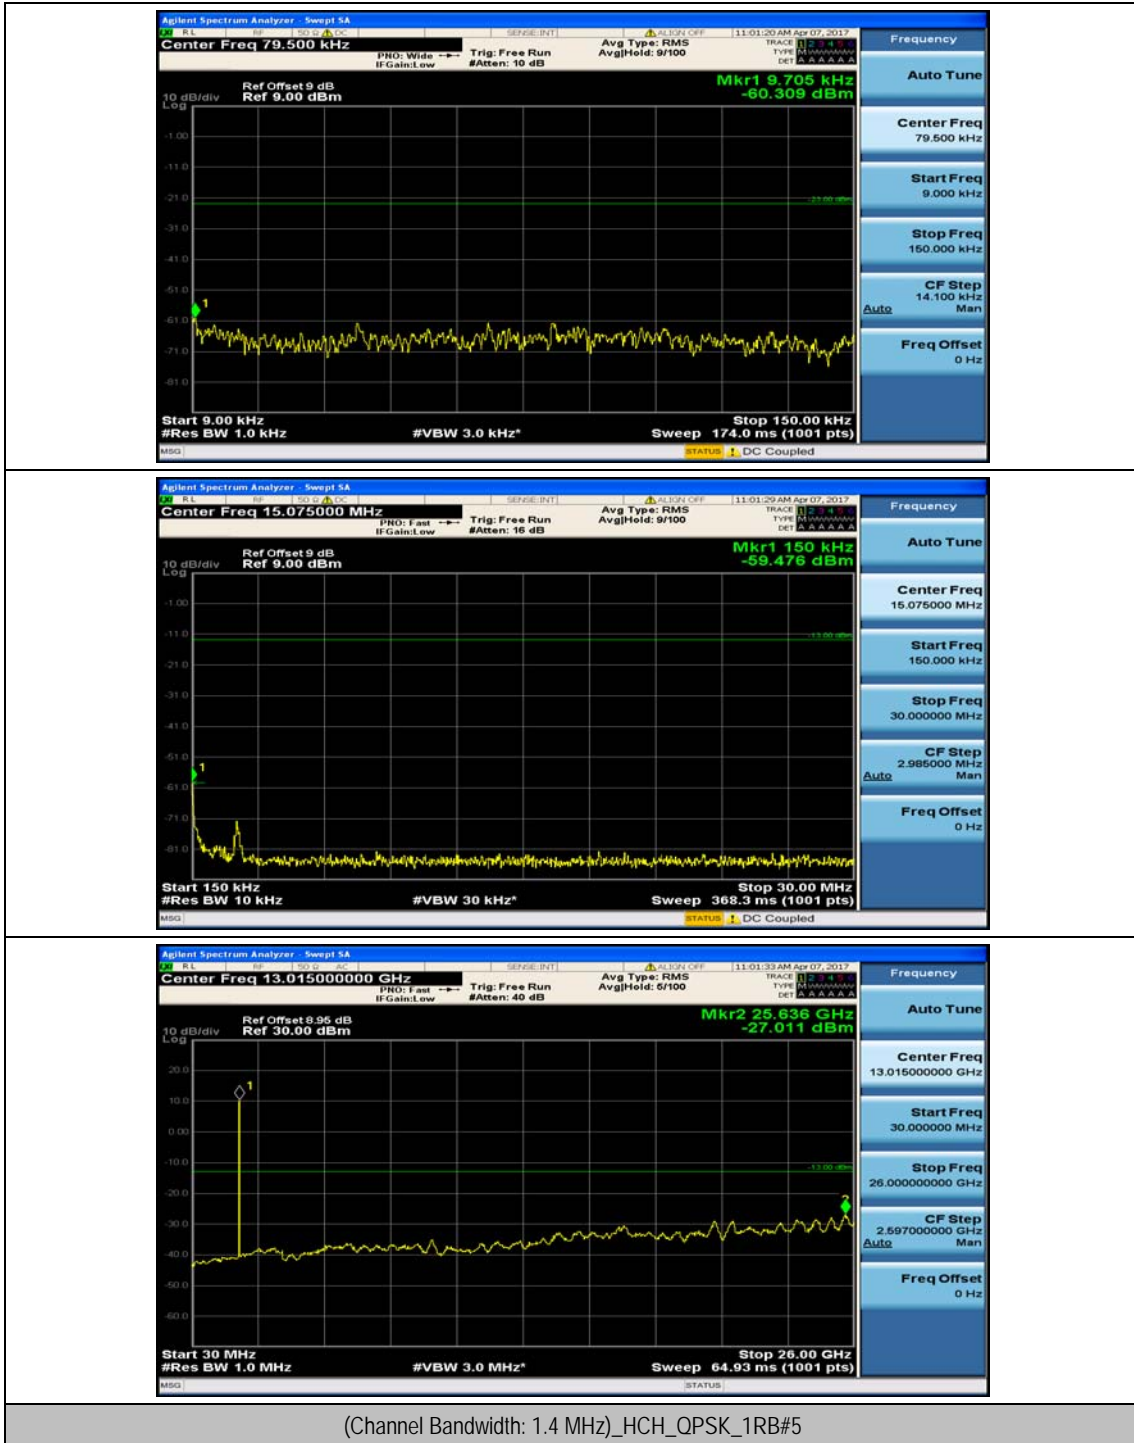

## Appendix E: Conducted Spurious Emission

### Test Graphs

Channel Bandwidth: 1.4 MHz