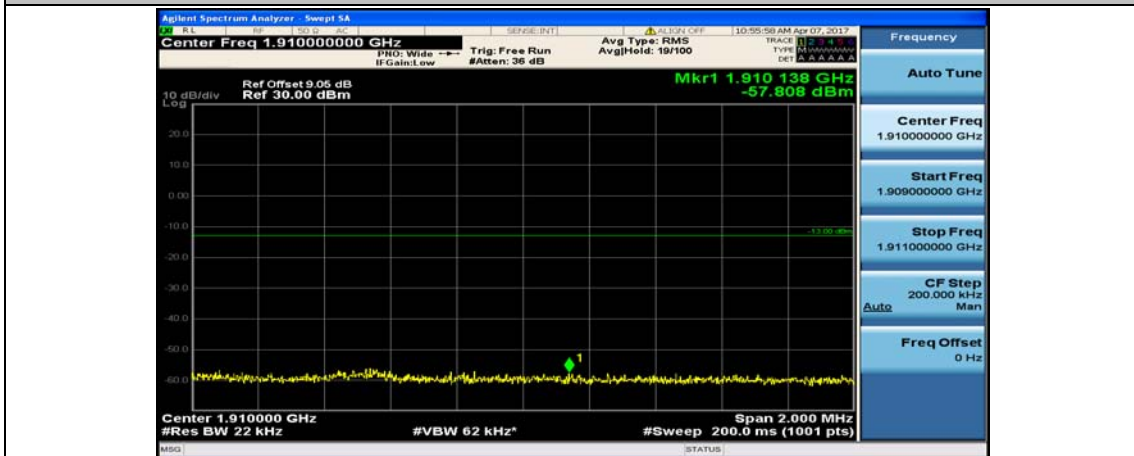

(Channel Bandwidth:20 MHz)\_LCH\_QPSK\_50RB#25

(Channel Bandwidth:20 MHz)\_LCH\_QPSK\_50RB#50

(Channel Bandwidth:20 MHz)\_LCH\_QPSK\_100RB#0

(Channel Bandwidth:20 MHz)\_HCH\_QPSK\_1RB#0

(Channel Bandwidth:20 MHz)\_HCH\_QPSK\_1RB#49