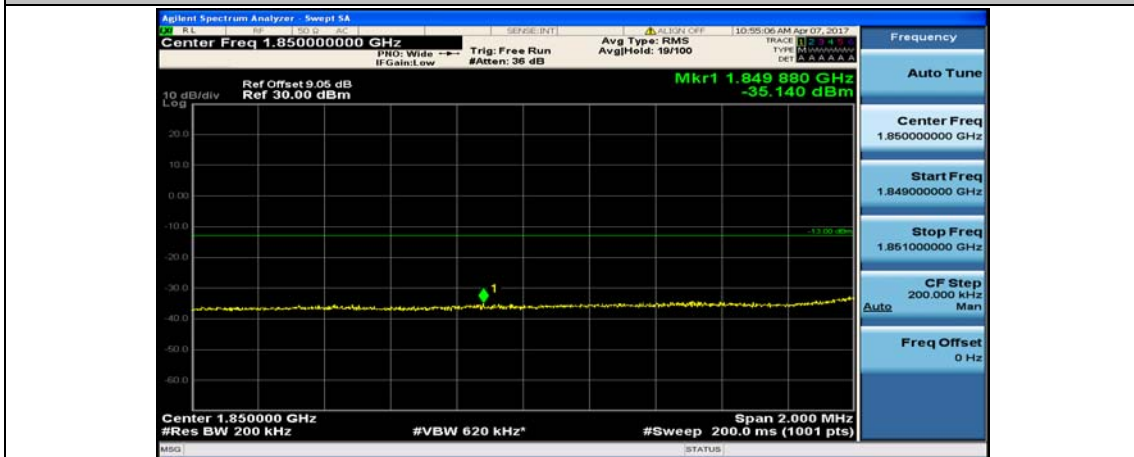

(Channel Bandwidth:20 MHz)_LCH_QPSK_50RB#50