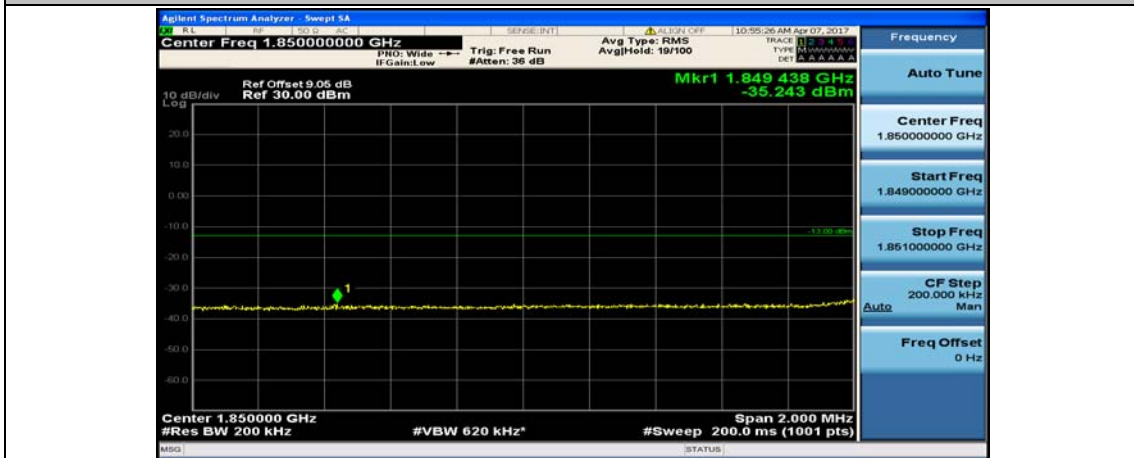

(Channel Bandwidth:20 MHz)_LCH_16QAM_50RB#50