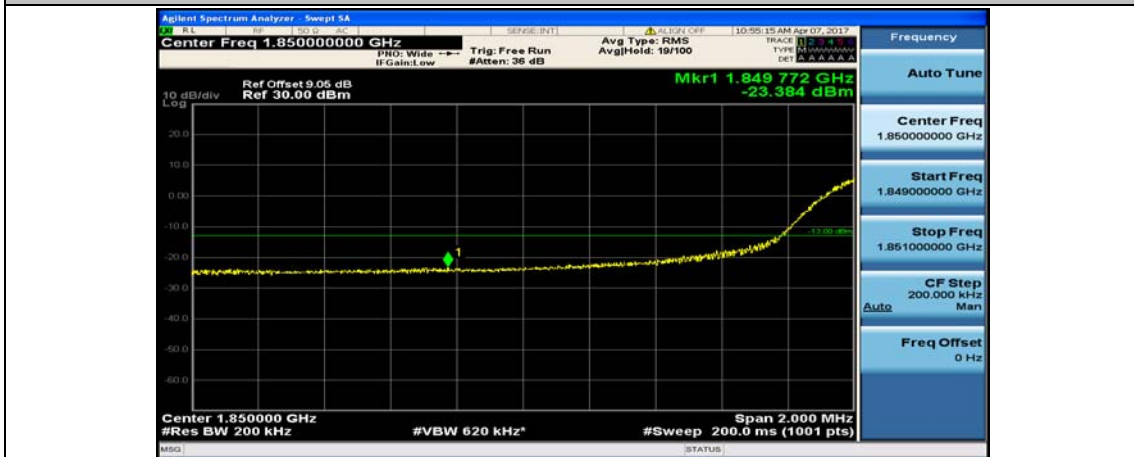

(Channel Bandwidth:20 MHz)\_LCH\_16QAM\_1RB#0

(Channel Bandwidth:20 MHz)\_LCH\_16QAM\_1RB#49

(Channel Bandwidth:20 MHz)\_LCH\_16QAM\_1RB#99

(Channel Bandwidth:20 MHz)\_LCH\_16QAM\_50RB#0

(Channel Bandwidth:20 MHz)\_LCH\_16QAM\_50RB#25