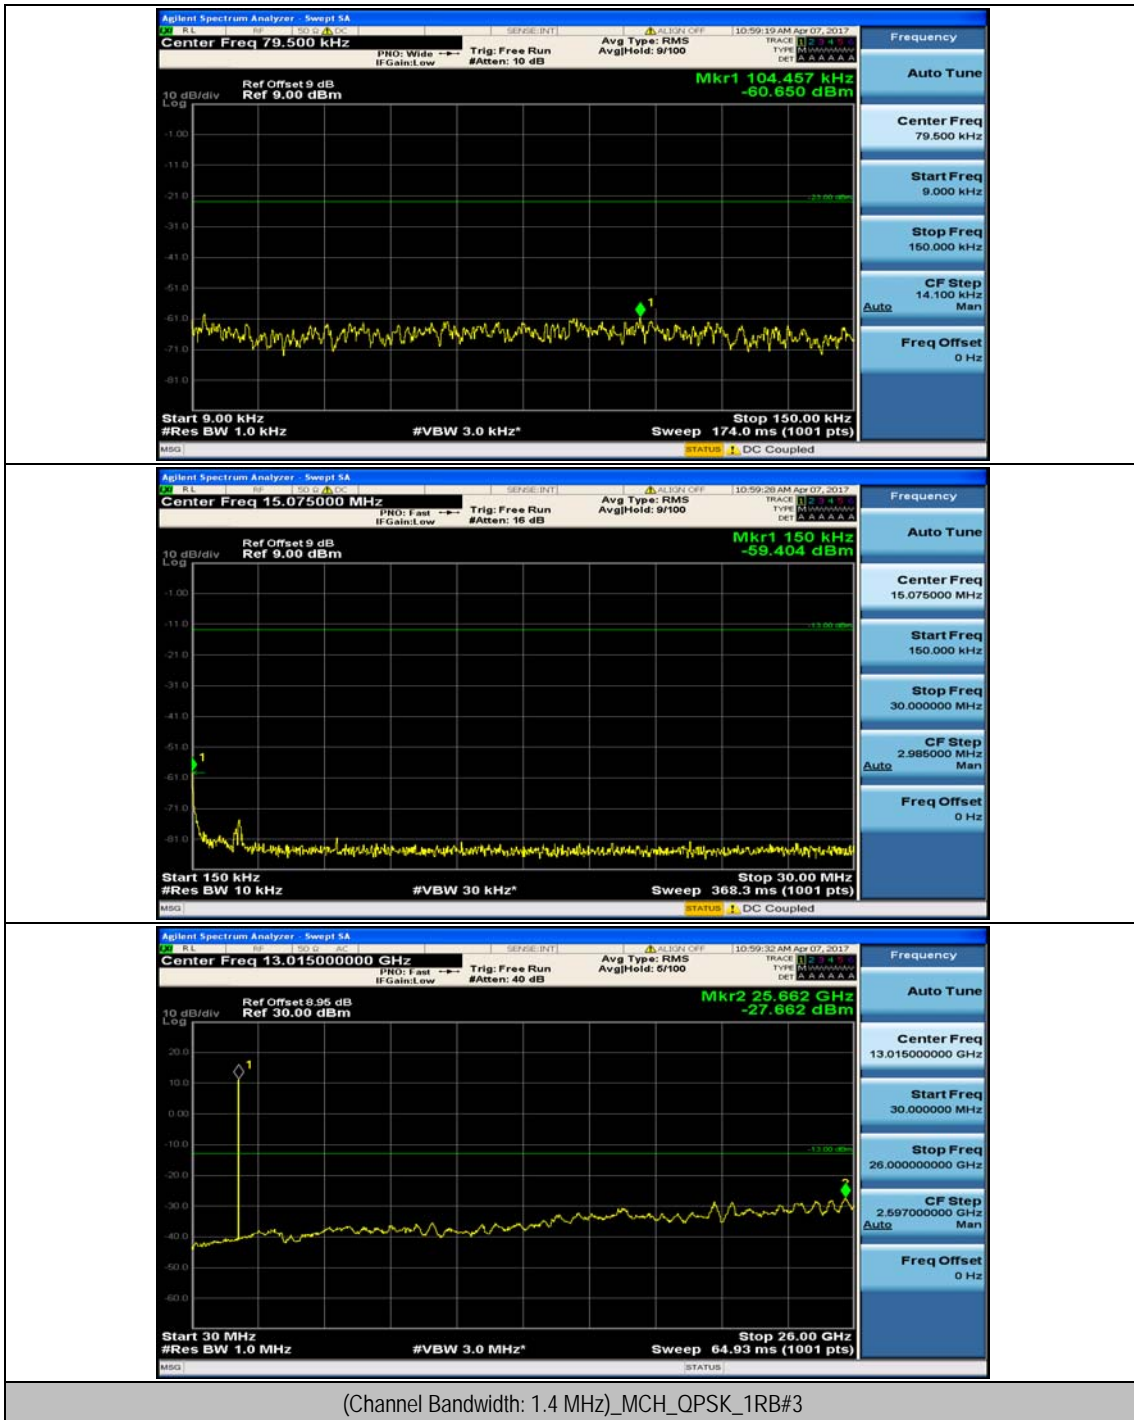

## Appendix E: Conducted Spurious Emission

### Test Graphs

Channel Bandwidth: 1.4 MHz

### Channel Bandwidth: 3 MHz

(Channel Bandwidth: 3 MHz)\_LCH\_QPSK\_1RB#0

(Channel Bandwidth: 3 MHz)\_LCH\_QPSK\_1RB#7