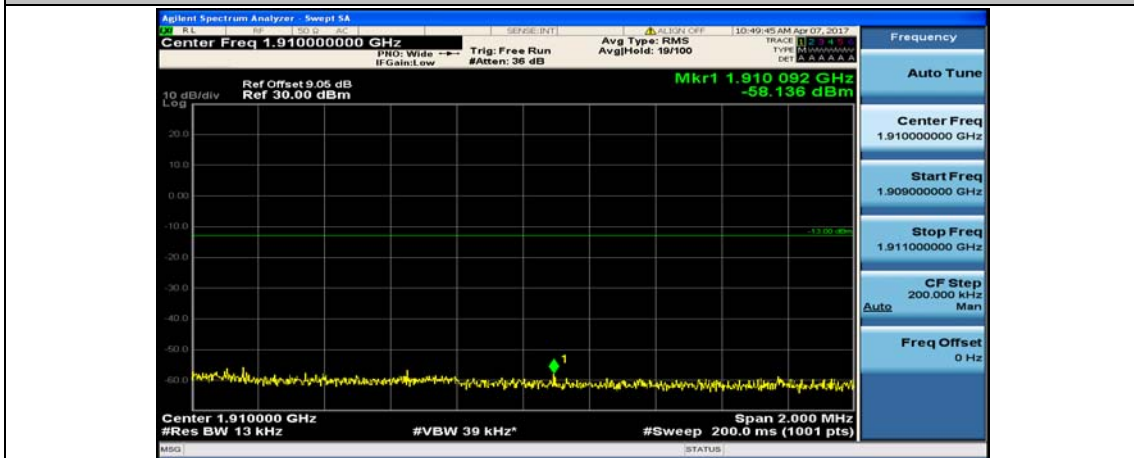

Channel Bandwidth: 10 MHz\_LCH\_16QAM\_25RB#12

Channel Bandwidth: 10 MHz\_LCH\_16QAM\_25RB#25

Channel Bandwidth: 10 MHz\_LCH\_16QAM\_50RB#0

Channel Bandwidth: 10 MHz\_HCH\_16QAM\_1RB#0

Channel Bandwidth: 10 MHz\_HCH\_16QAM\_1RB#24