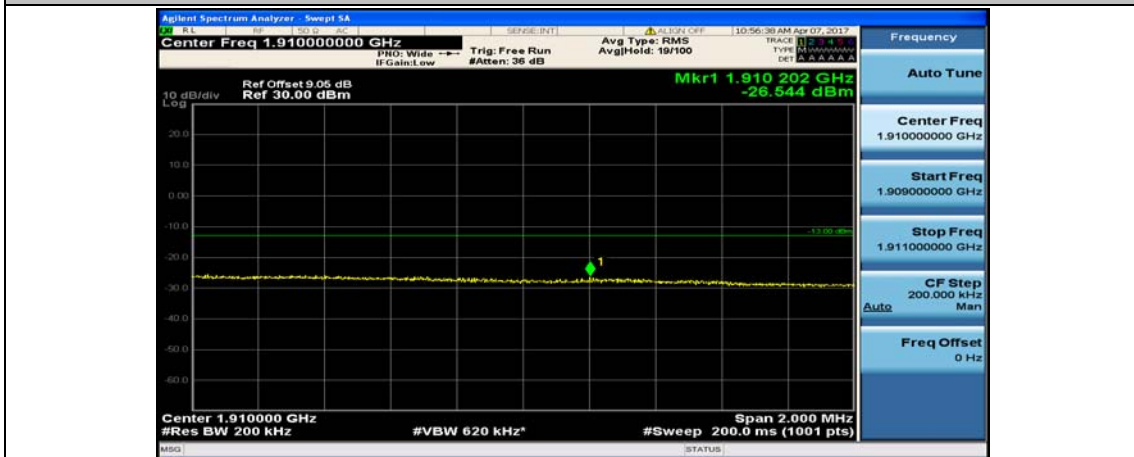

(Channel Bandwidth:20 MHz)\_HCH\_QPSK\_1RB#99

(Channel Bandwidth:20 MHz)\_HCH\_QPSK\_50RB#0

(Channel Bandwidth:20 MHz)\_HCH\_QPSK\_50RB#25

(Channel Bandwidth:20 MHz)\_HCH\_QPSK\_50RB#50

(Channel Bandwidth:20 MHz)\_HCH\_QPSK\_100RB#0