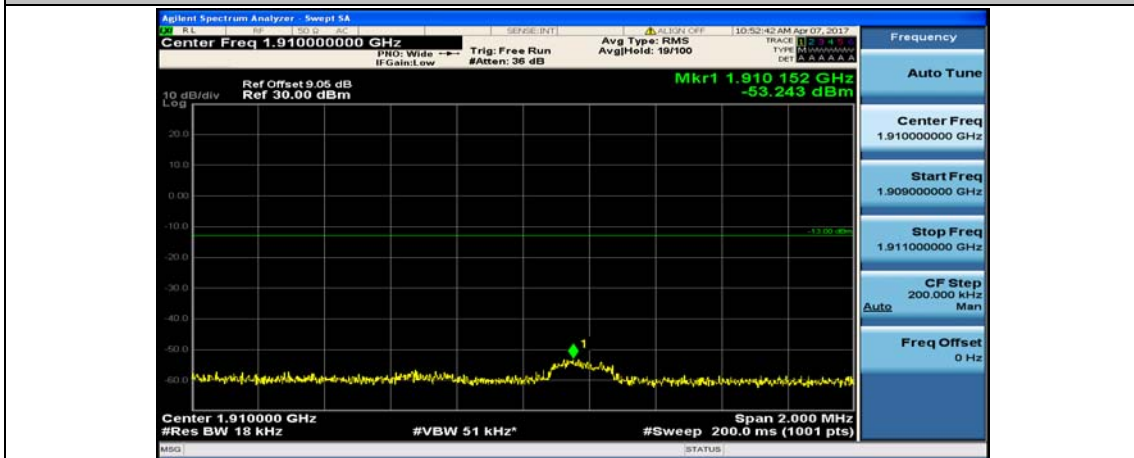

(Channel Bandwidth:15 MHz)\_LCH\_QPSK\_37RB#38

(Channel Bandwidth:15 MHz)\_LCH\_QPSK\_75RB#0

(Channel Bandwidth:15 MHz)\_HCH\_QPSK\_1RB#0

(Channel Bandwidth:15 MHz)\_HCH\_QPSK\_1RB#37

(Channel Bandwidth:15 MHz)\_HCH\_QPSK\_1RB#74