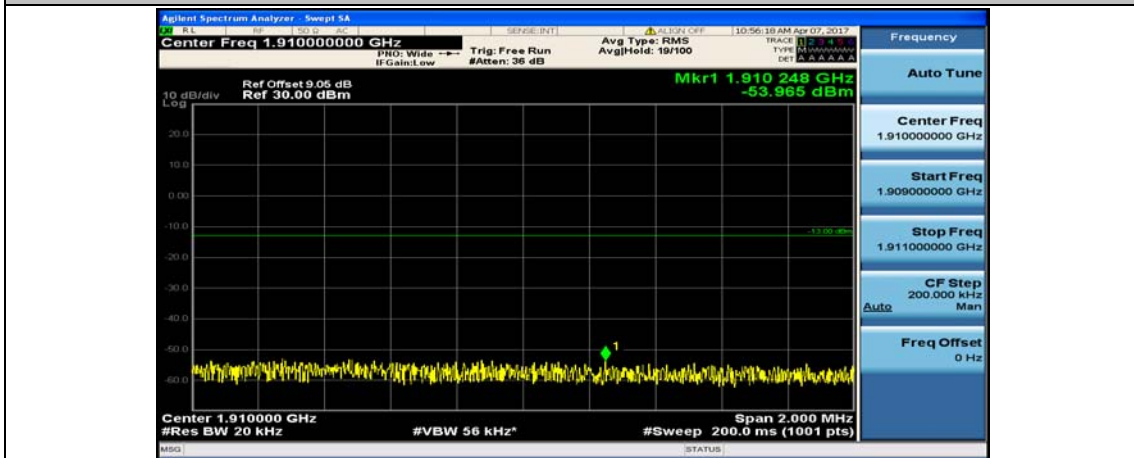

(Channel Bandwidth:20 MHz)\_LCH\_16QAM\_50RB#50

(Channel Bandwidth:20 MHz)\_LCH\_16QAM\_100RB#0

(Channel Bandwidth:20 MHz)\_HCH\_16QAM\_1RB#0

(Channel Bandwidth:20 MHz)\_HCH\_16QAM\_1RB#49

(Channel Bandwidth:20 MHz)\_HCH\_16QAM\_1RB#99