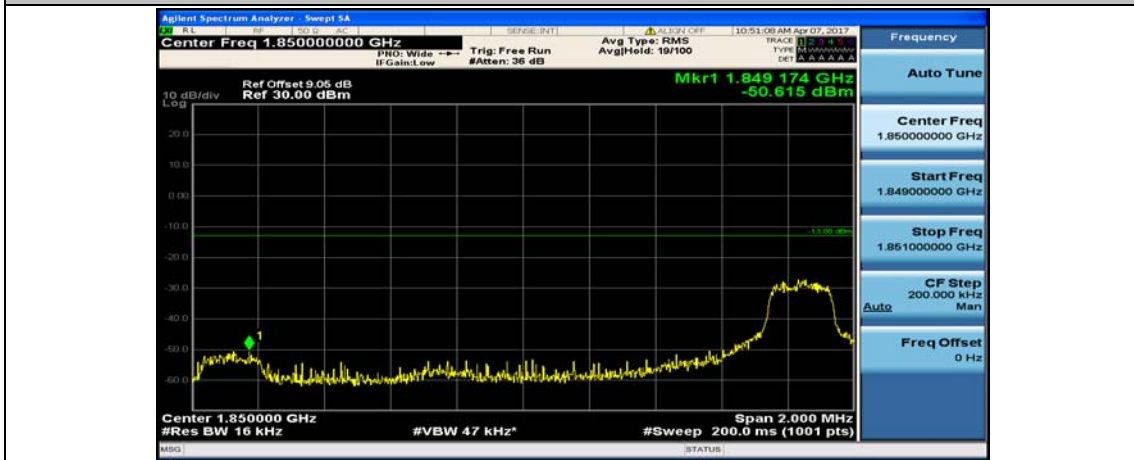

Channel Bandwidth: 10 MHz\_HCH\_16QAM\_1RB#49

Channel Bandwidth: 10 MHz\_HCH\_16QAM\_25RB#0

Channel Bandwidth: 10 MHz\_HCH\_16QAM\_25RB#12

Channel Bandwidth: 10 MHz\_HCH\_16QAM\_25RB#25

Channel Bandwidth: 10 MHz\_HCH\_16QAM\_50RB#0

Channel Bandwidth: 15 MHz

(Channel Bandwidth:15 MHz)\_LCH\_QPSK\_1RB#37

(Channel Bandwidth:15 MHz)\_LCH\_QPSK\_1RB#74

(Channel Bandwidth:15 MHz)\_LCH\_QPSK\_37RB#0

(Channel Bandwidth:15 MHz)\_LCH\_QPSK\_37RB#18