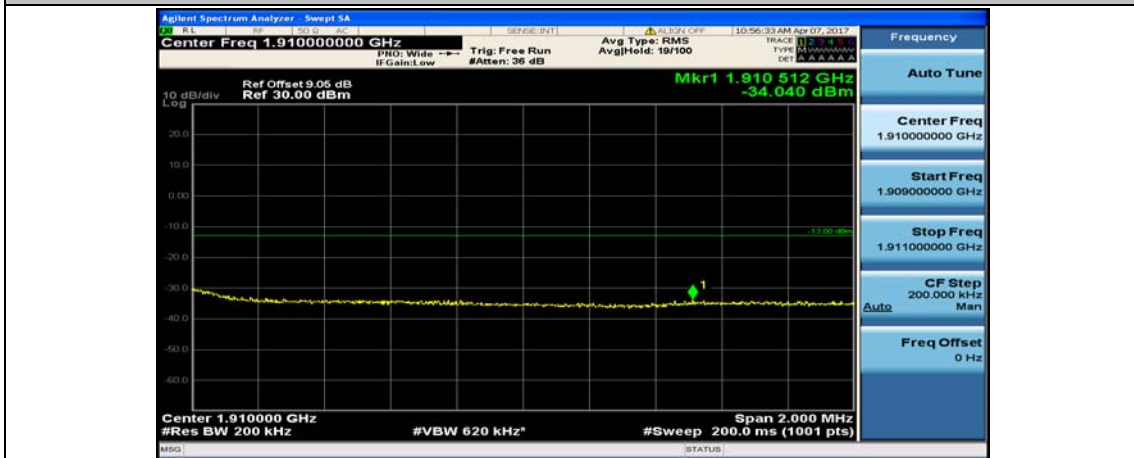

(Channel Bandwidth:20 MHz)_HCH_QPSK_50RB#0