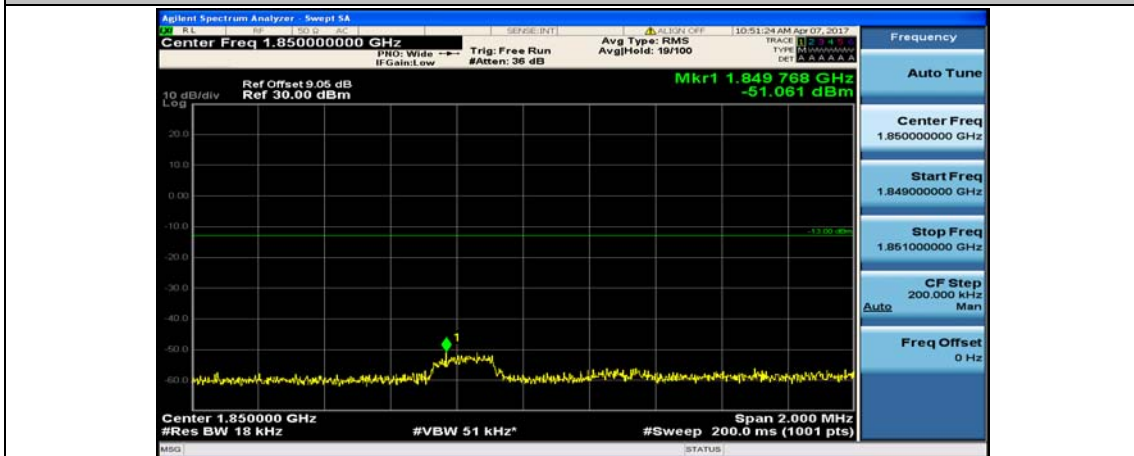

(Channel Bandwidth:15 MHz)_LCH_16QAM_1RB#37