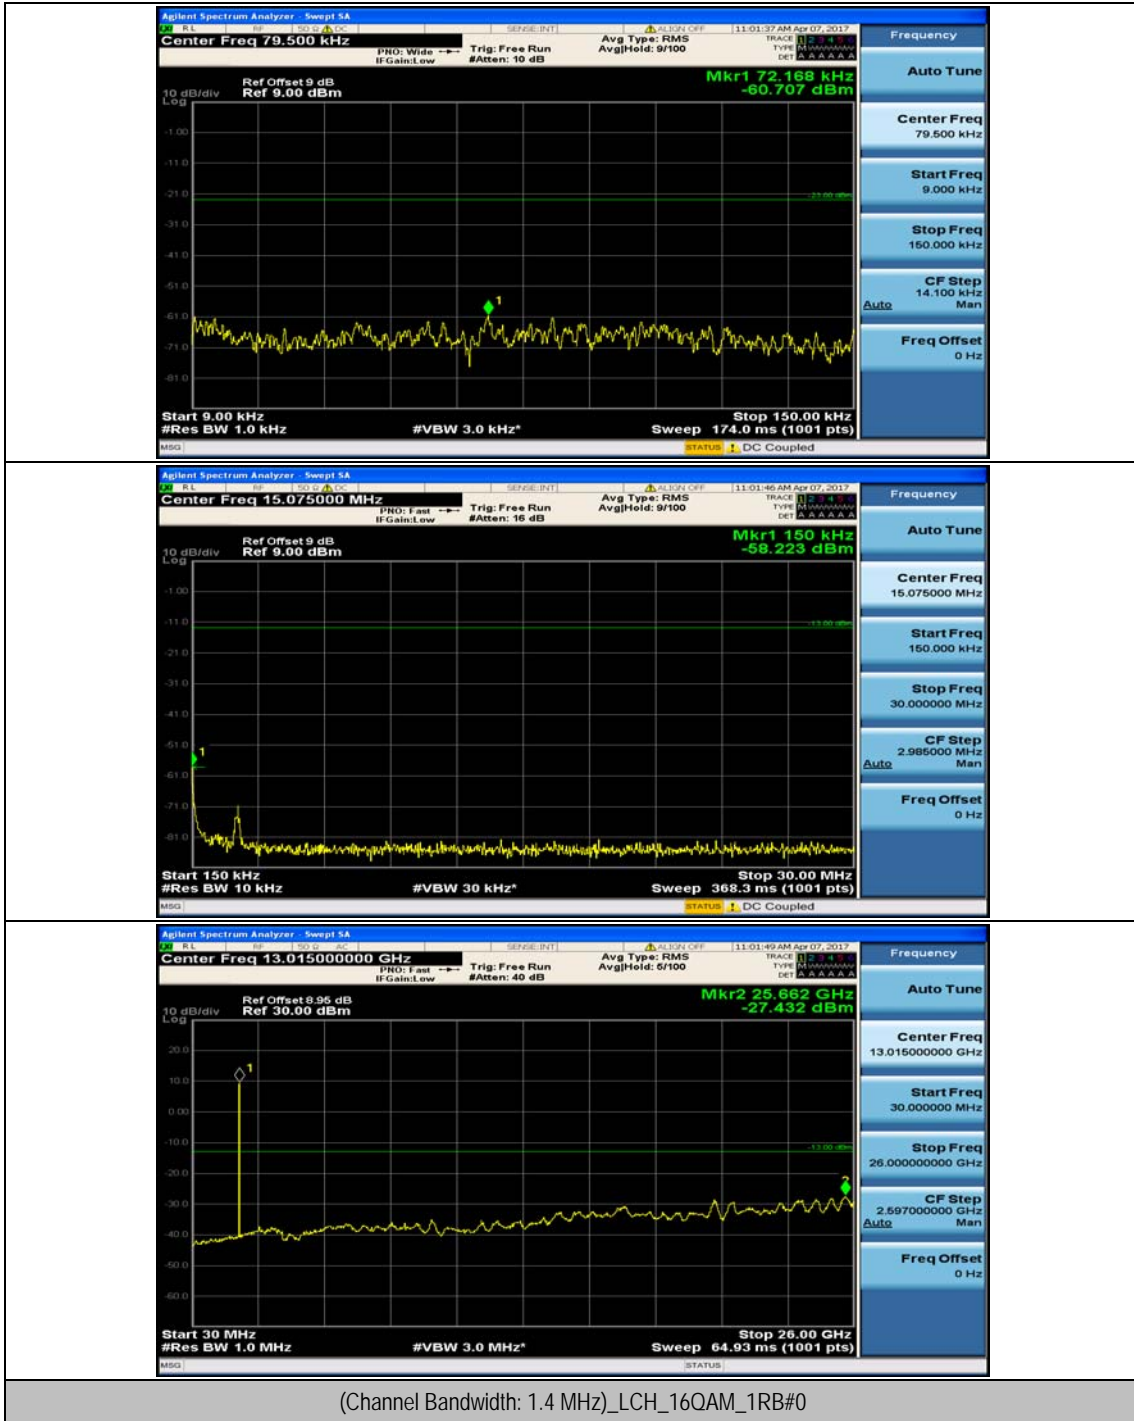

## Appendix E: Conducted Spurious Emission

### Test Graphs

Channel Bandwidth: 1.4 MHz

### Channel Bandwidth: 3 MHz

(Channel Bandwidth: 3 MHz)\_LCH\_QPSK\_1RB#0

(Channel Bandwidth: 3 MHz)\_LCH\_QPSK\_1RB#7