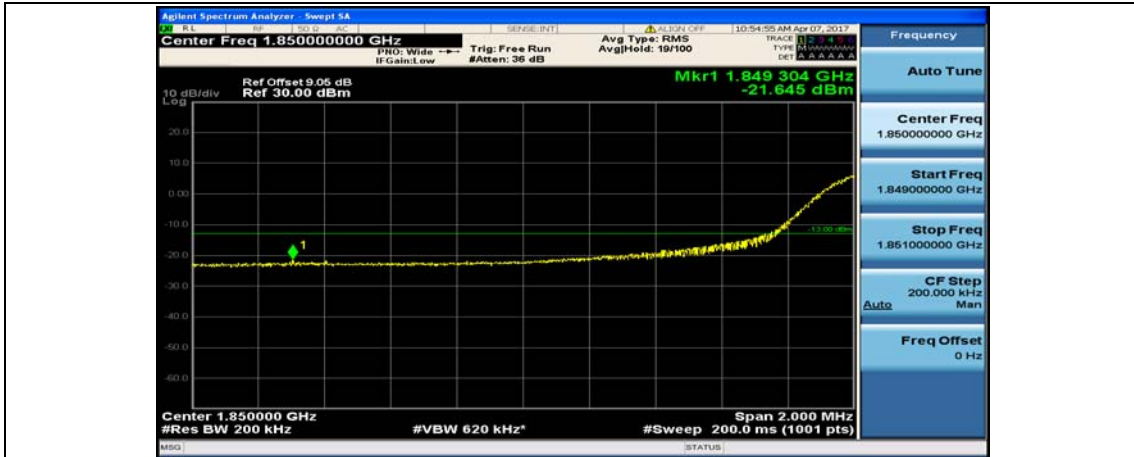

### Channel Bandwidth: 20 MHz

(Channel Bandwidth:20 MHz)\_LCH\_QPSK\_1RB#0

(Channel Bandwidth:20 MHz)\_LCH\_QPSK\_1RB#49

(Channel Bandwidth:20 MHz)\_LCH\_QPSK\_1RB#99

(Channel Bandwidth:20 MHz)\_LCH\_QPSK\_50RB#0