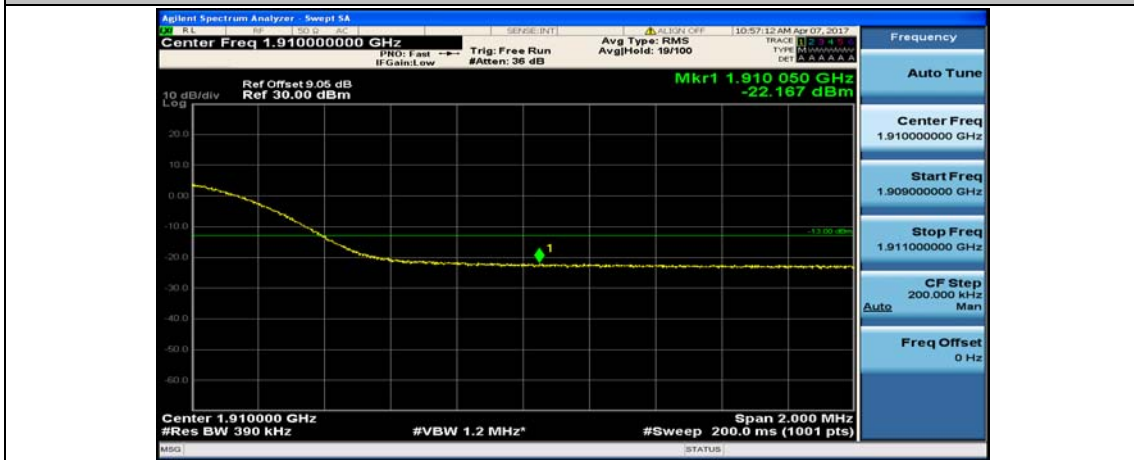

(Channel Bandwidth:20 MHz)\_HCH\_QPSK\_1RB#99

(Channel Bandwidth:20 MHz)\_HCH\_QPSK\_50RB#0

(Channel Bandwidth:20 MHz)\_HCH\_QPSK\_50RB#25

(Channel Bandwidth:20 MHz)\_HCH\_QPSK\_50RB#50

(Channel Bandwidth:20 MHz)\_HCH\_QPSK\_100RB#0