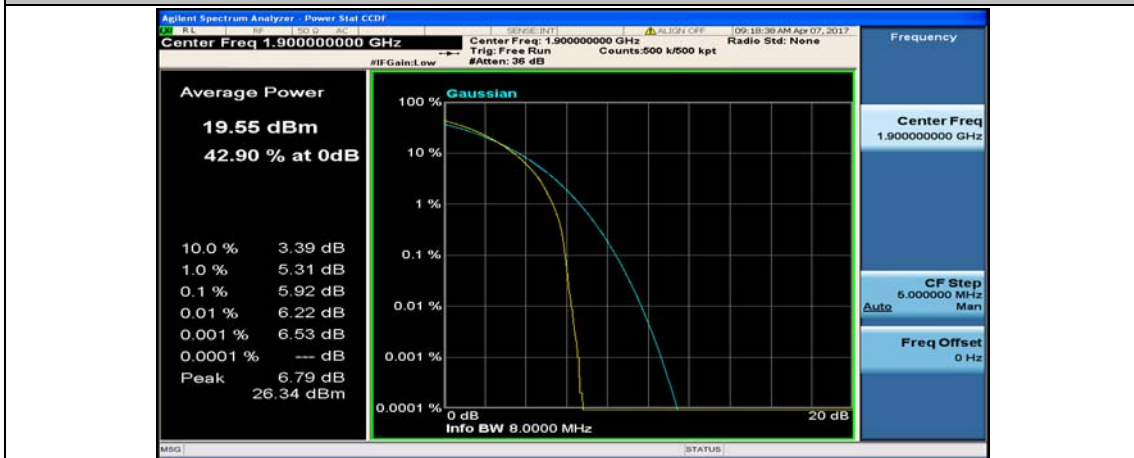

(Channel Bandwidth:20 MHz)_HCH_QPSK_1RB#99

(Channel Bandwidth:20 MHz)_HCH_QPSK_50RB#0

(Channel Bandwidth:20 MHz)_HCH_QPSK_50RB#25

(Channel Bandwidth:20 MHz)_HCH_QPSK_50RB#50

(Channel Bandwidth:20 MHz)_HCH_QPSK_100RB#0