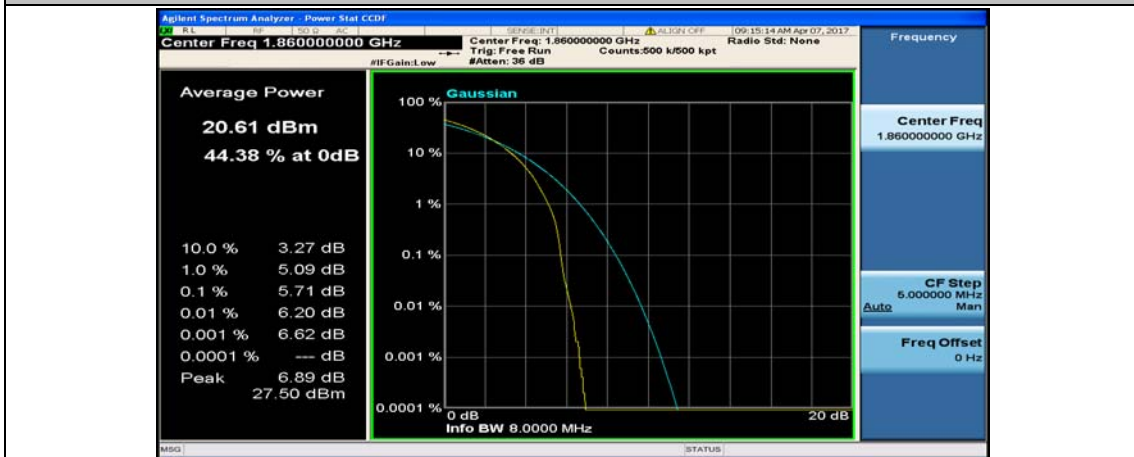

(Channel Bandwidth:15 MHz)_HCH_16QAM_37RB#18

(Channel Bandwidth:15 MHz)_HCH_16QAM_37RB#38

(Channel Bandwidth:15 MHz)_HCH_16QAM_75RB#0

Channel Bandwidth: 20 MHz

(Channel Bandwidth:20 MHz)_LCH_QPSK_50RB#25

(Channel Bandwidth:20 MHz)_LCH_QPSK_50RB#50