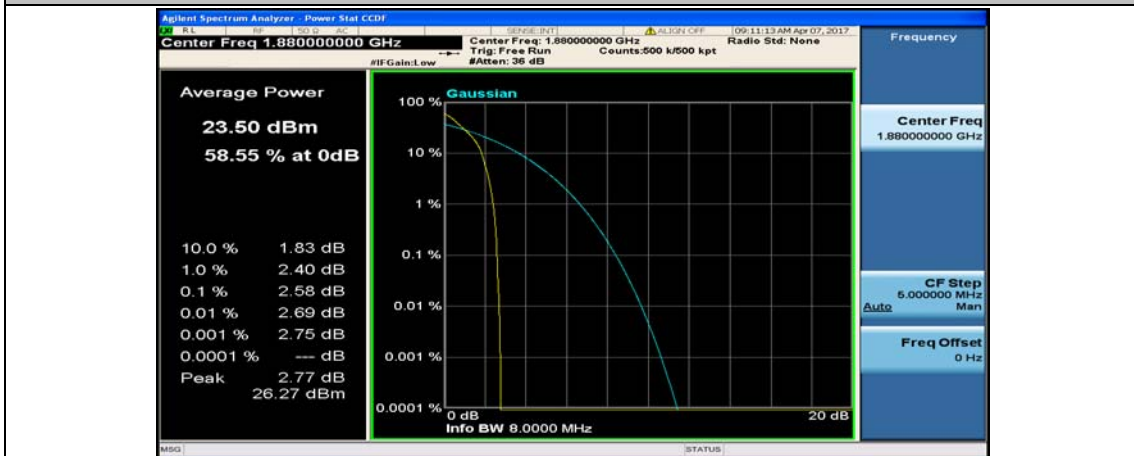

Channel Bandwidth: 15 MHz

(Channel Bandwidth:15 MHz)_LCH_QPSK_37RB#18

(Channel Bandwidth:15 MHz)_LCH_QPSK_37RB#38

(Channel Bandwidth:15 MHz)_LCH_QPSK_75RB#0

(Channel Bandwidth:15 MHz)_MCH_QPSK_1RB#0

(Channel Bandwidth:15 MHz)_MCH_QPSK_1RB#37