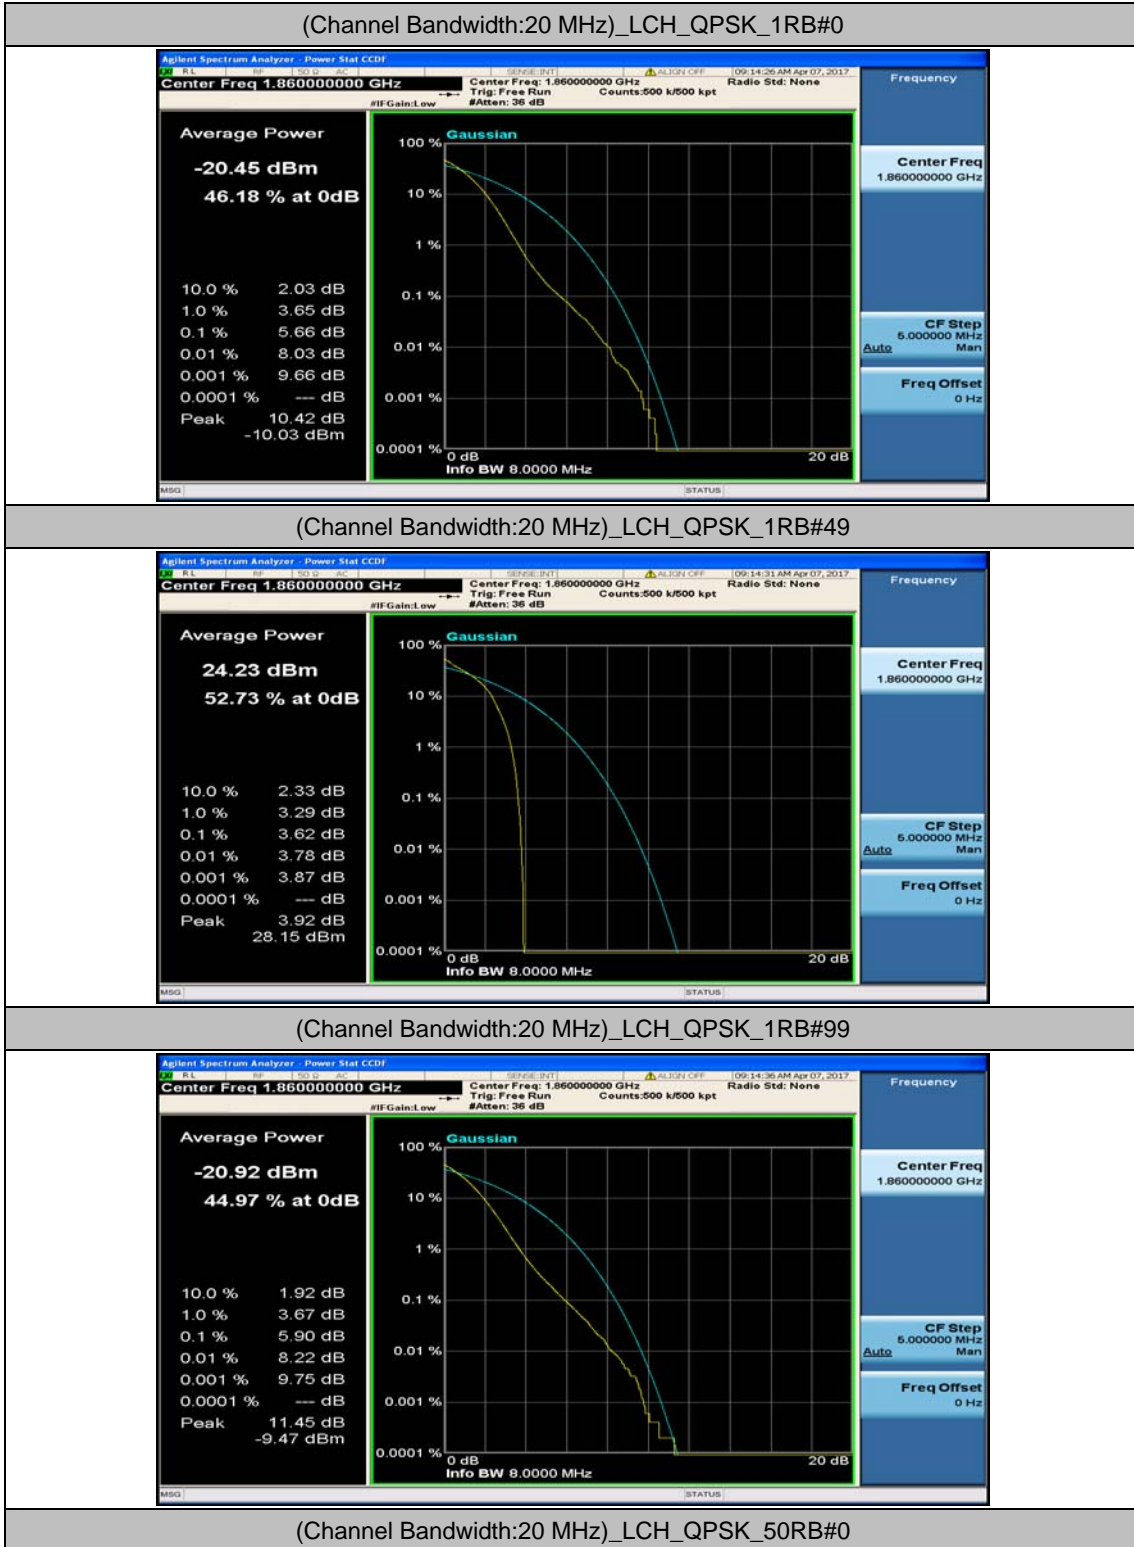

(Channel Bandwidth:15 MHz)_HCH_16QAM_37RB#18

(Channel Bandwidth:15 MHz)_HCH_16QAM_37RB#38

(Channel Bandwidth:15 MHz)_HCH_16QAM_75RB#0

Channel Bandwidth: 20 MHz

(Channel Bandwidth:20 MHz)_LCH_QPSK_50RB#25

(Channel Bandwidth:20 MHz)_LCH_QPSK_50RB#50

(Channel Bandwidth:20 MHz)_LCH_QPSK_100RB#0

(Channel Bandwidth:20 MHz)_MCH_QPSK_1RB#0

(Channel Bandwidth:20 MHz)_MCH_QPSK_1RB#49

(Channel Bandwidth:20 MHz)_MCH_QPSK_1RB#99

(Channel Bandwidth:20 MHz)_MCH_QPSK_50RB#0