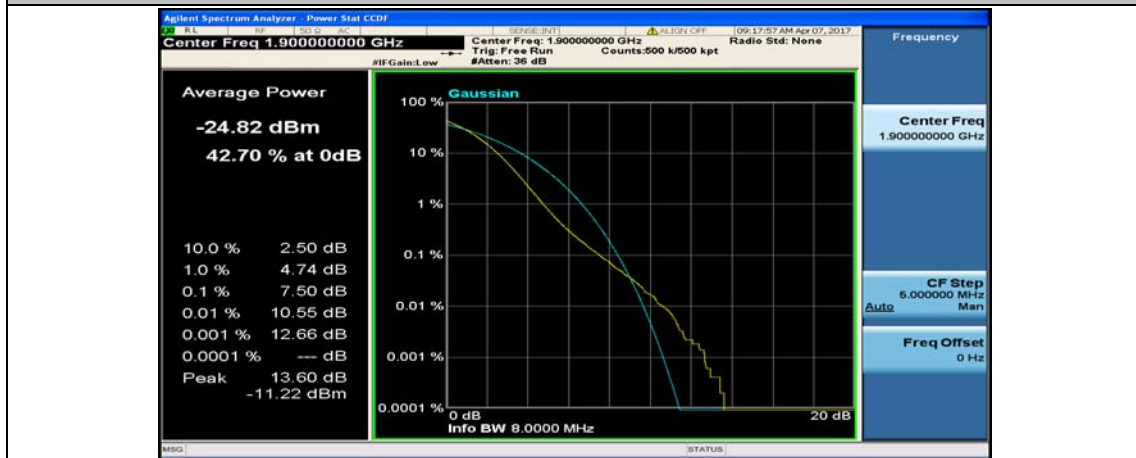

(Channel Bandwidth:20 MHz)_HCH_QPSK_1RB#99