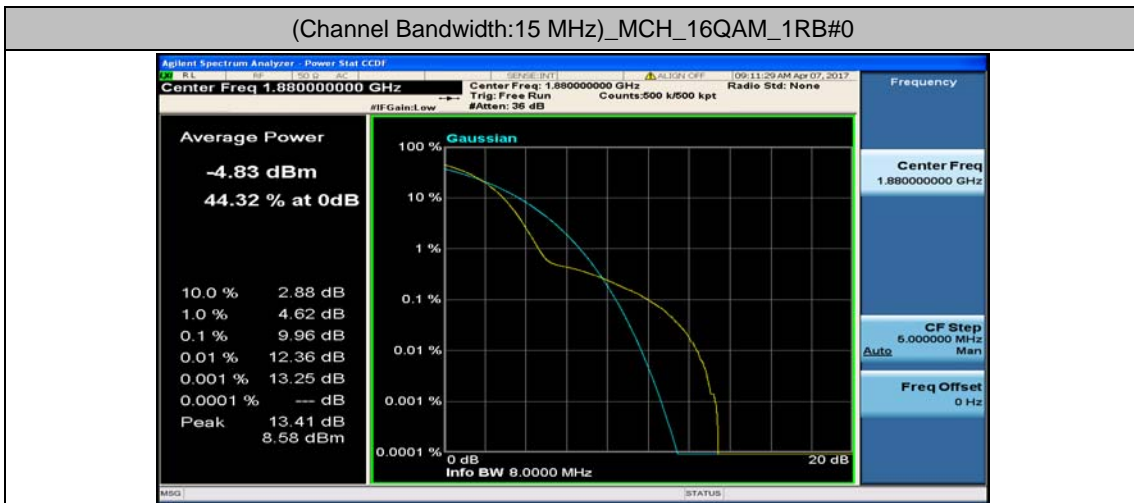

(Channel Bandwidth:15 MHz)_LCH_16QAM_37RB#0

(Channel Bandwidth:15 MHz)_LCH_16QAM_37RB#18

(Channel Bandwidth:15 MHz)_LCH_16QAM_37RB#38

(Channel Bandwidth:15 MHz)_LCH_16QAM_75RB#0

(Channel Bandwidth:15 MHz)_MCH_16QAM_1RB#0