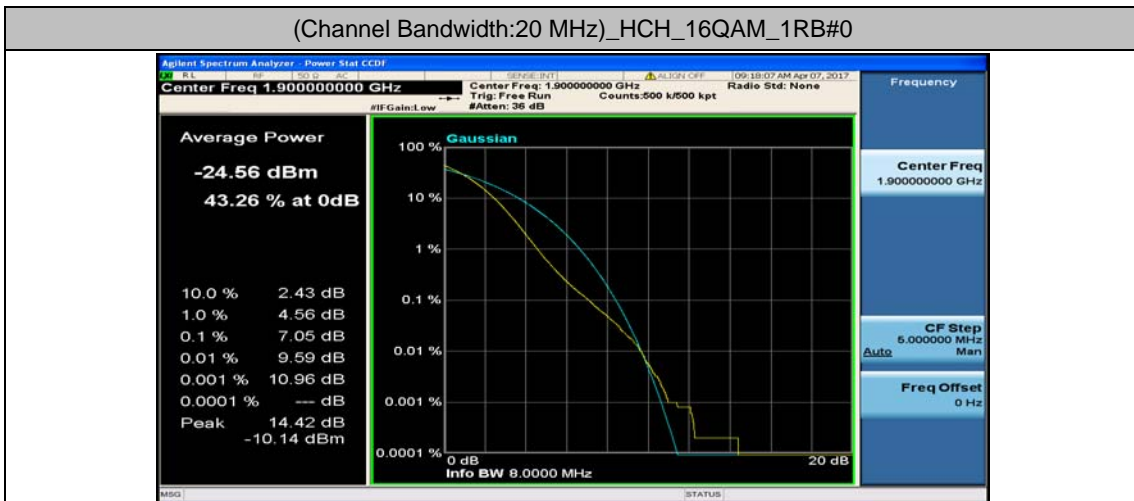

(Channel Bandwidth:20 MHz)_MCH_16QAM_50RB#0

(Channel Bandwidth:20 MHz)_MCH_16QAM_50RB#25

(Channel Bandwidth:20 MHz)_MCH_16QAM_50RB#50

(Channel Bandwidth:20 MHz)_MCH_16QAM_100RB#0

(Channel Bandwidth:20 MHz)_HCH_16QAM_1RB#0