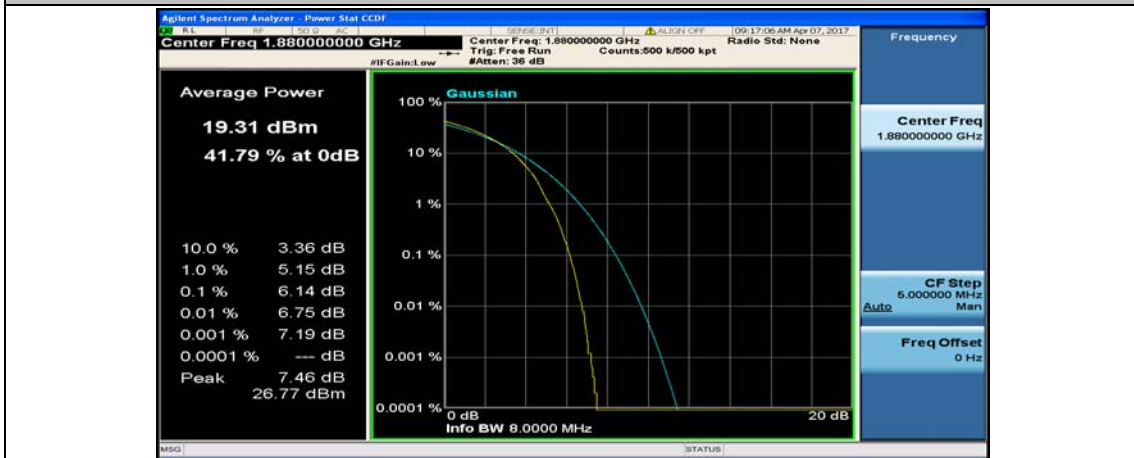

(Channel Bandwidth:20 MHz)_MCH_16QAM_50RB#0