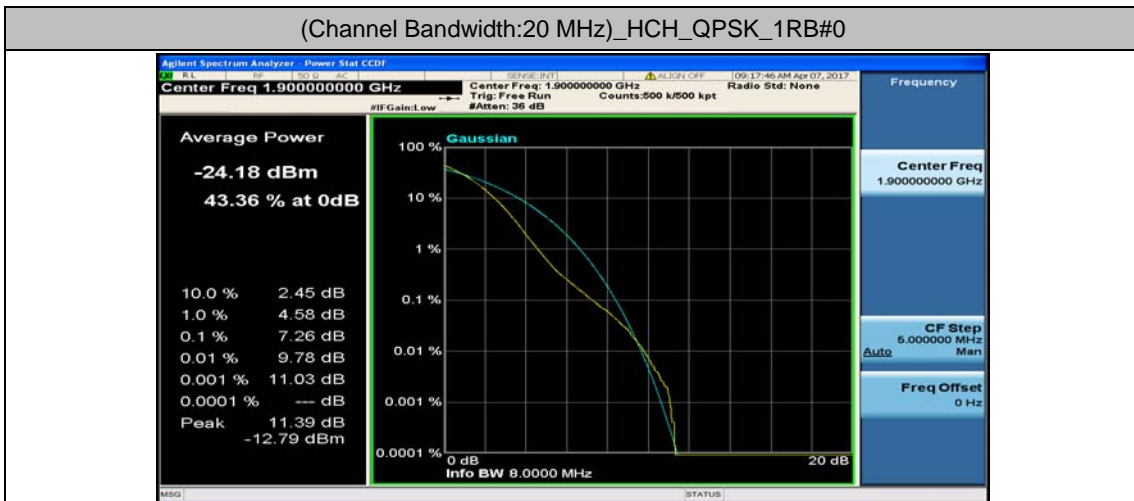

(Channel Bandwidth:20 MHz)_MCH_QPSK_50RB#25

(Channel Bandwidth:20 MHz)_MCH_QPSK_50RB#50

(Channel Bandwidth:20 MHz)_MCH_QPSK_100RB#0

(Channel Bandwidth:20 MHz)_HCH_QPSK_1RB#0

(Channel Bandwidth:20 MHz)_HCH_QPSK_1RB#49