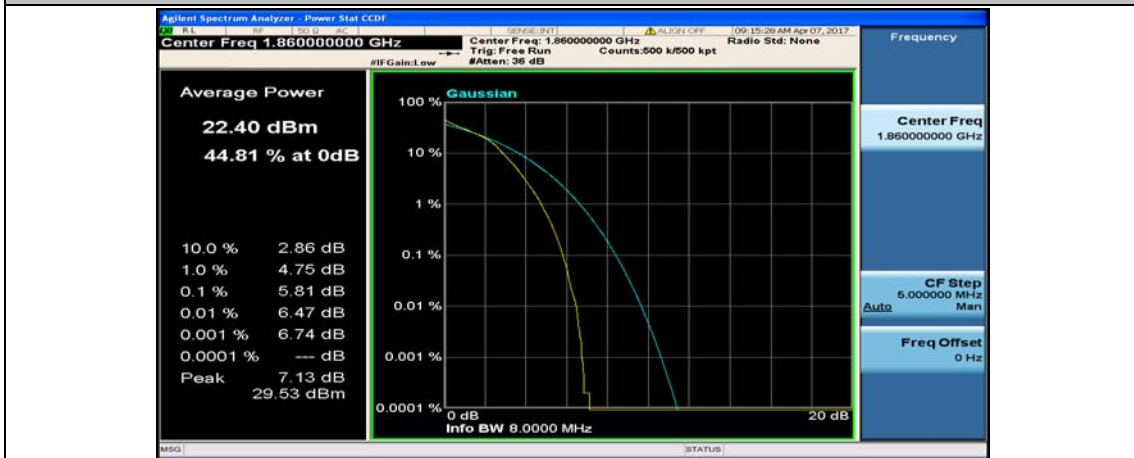

(Channel Bandwidth:20 MHz)_LCH_16QAM_1RB#0

(Channel Bandwidth:20 MHz)_LCH_16QAM_1RB#49

(Channel Bandwidth:20 MHz)_LCH_16QAM_1RB#99

(Channel Bandwidth:20 MHz)_LCH_16QAM_50RB#0

(Channel Bandwidth:20 MHz)_LCH_16QAM_50RB#25