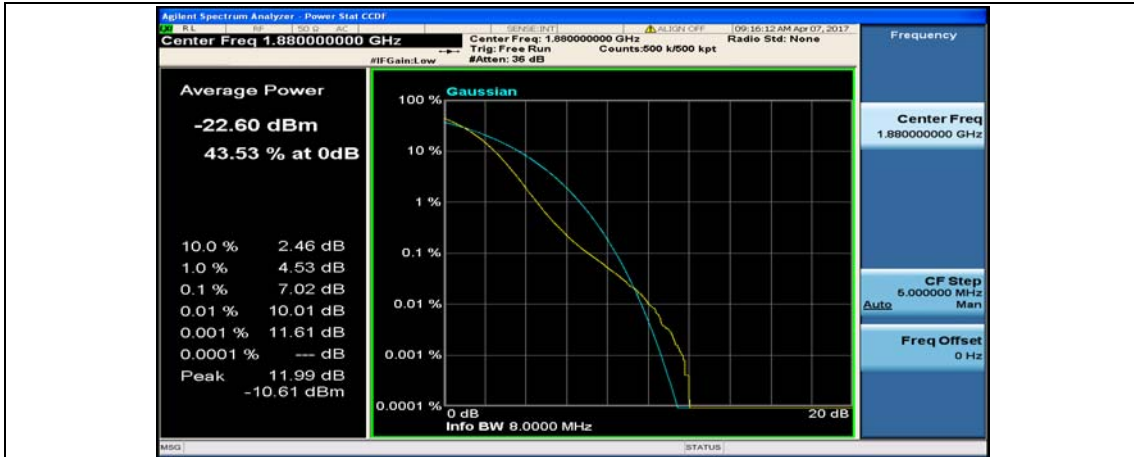

(Channel Bandwidth:20 MHz)_LCH_QPSK_100RB#0

(Channel Bandwidth:20 MHz)_MCH_QPSK_1RB#0

(Channel Bandwidth:20 MHz)_MCH_QPSK_1RB#49

(Channel Bandwidth:20 MHz)_MCH_QPSK_1RB#99

(Channel Bandwidth:20 MHz)_MCH_QPSK_50RB#0