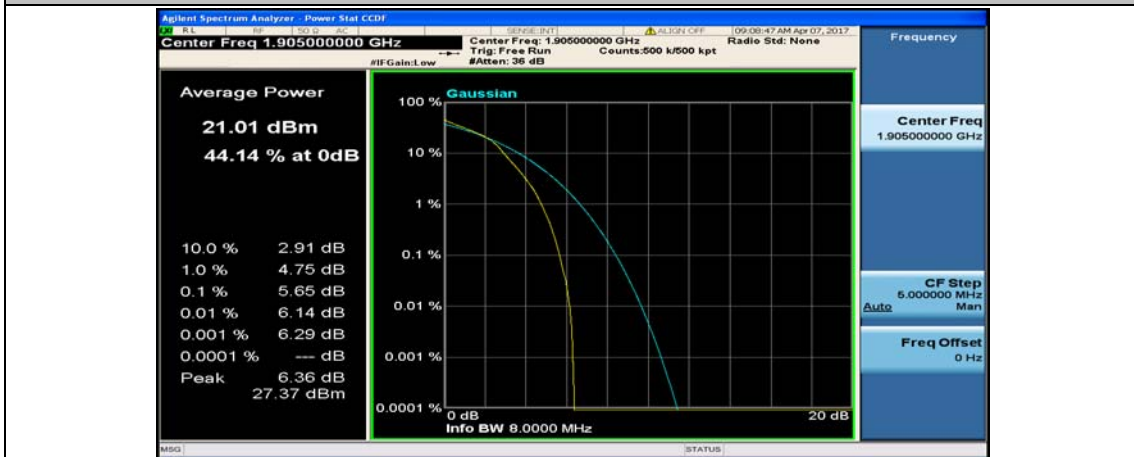

Channel Bandwidth: 10 MHz_MCH_16QAM_25RB#0

Channel Bandwidth: 10 MHz_MCH_16QAM_25RB#12

Channel Bandwidth: 10 MHz_MCH_16QAM_25RB#25

Channel Bandwidth: 10 MHz_HCH_16QAM_25RB#25

Channel Bandwidth: 10 MHz_HCH_16QAM_50RB#0

Channel Bandwidth: 15 MHz

(Channel Bandwidth:15 MHz)_LCH_QPSK_37RB#18

(Channel Bandwidth:15 MHz)_LCH_QPSK_37RB#38

(Channel Bandwidth:15 MHz)_LCH_QPSK_75RB#0

(Channel Bandwidth:15 MHz)_MCH_QPSK_1RB#0

(Channel Bandwidth:15 MHz)_MCH_QPSK_1RB#37