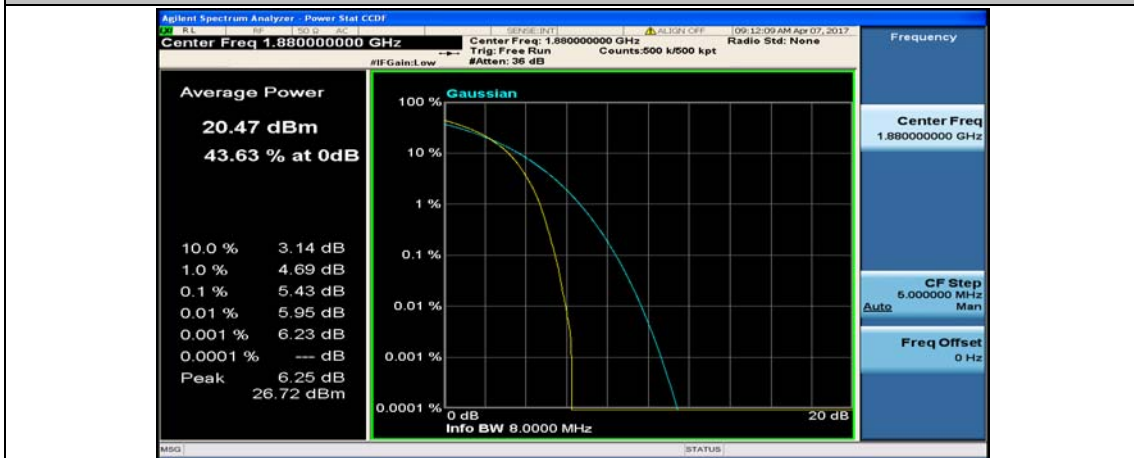

(Channel Bandwidth:15 MHz)_MCH_16QAM_37RB#0