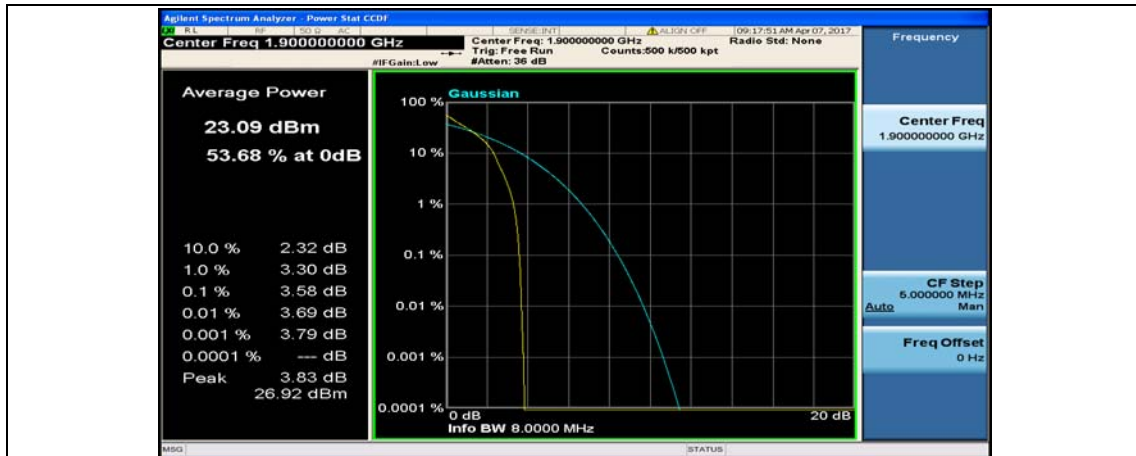

(Channel Bandwidth:20 MHz)_MCH_QPSK_50RB#25

(Channel Bandwidth:20 MHz)_MCH_QPSK_50RB#50

(Channel Bandwidth:20 MHz)_MCH_QPSK_100RB#0

(Channel Bandwidth:20 MHz)_HCH_QPSK_1RB#0

(Channel Bandwidth:20 MHz)_HCH_QPSK_1RB#49