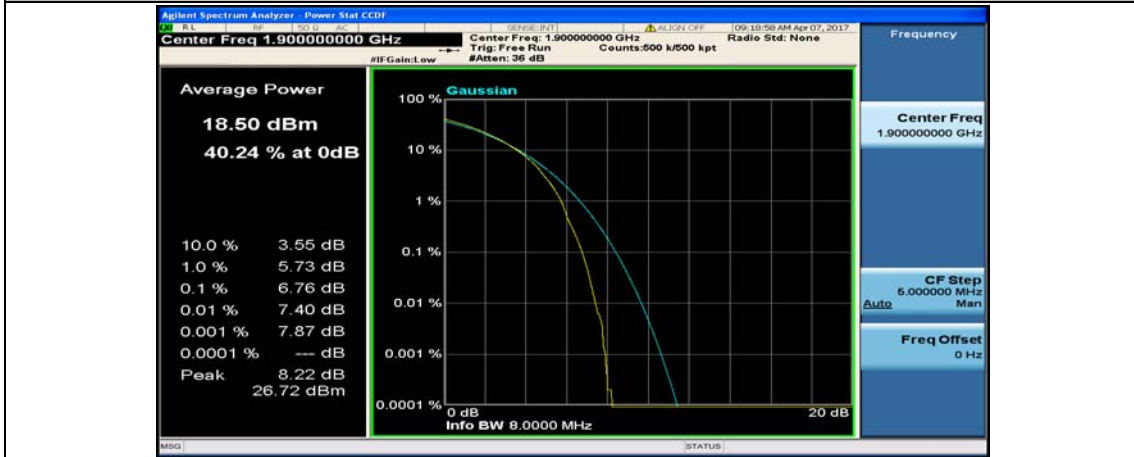

(Channel Bandwidth:20 MHz)_HCH_16QAM_1RB#49

(Channel Bandwidth:20 MHz)_HCH_16QAM_1RB#99

(Channel Bandwidth:20 MHz)_HCH_16QAM_50RB#0

(Channel Bandwidth:20 MHz)_HCH_16QAM_50RB#25

(Channel Bandwidth:20 MHz)_HCH_16QAM_50RB#0