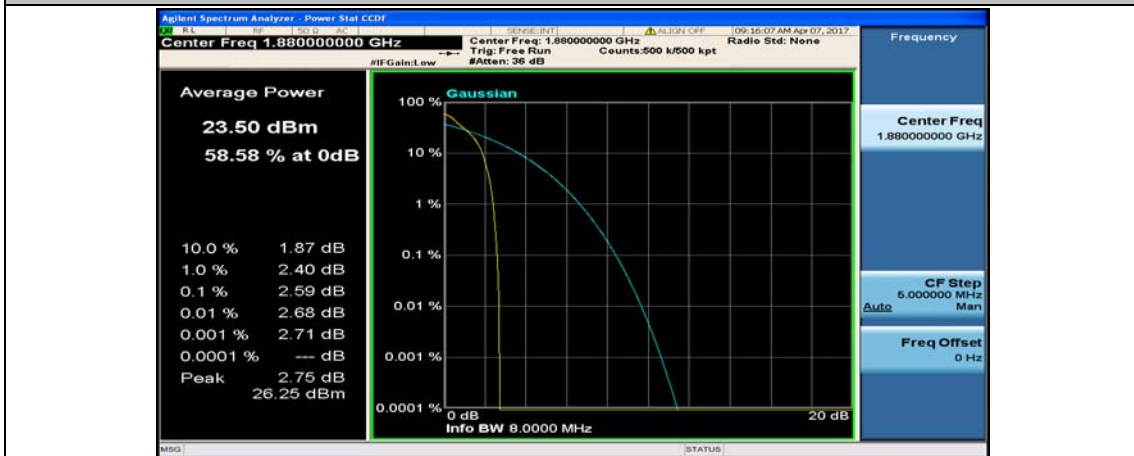

(Channel Bandwidth:20 MHz)_MCH_QPSK_1RB#49