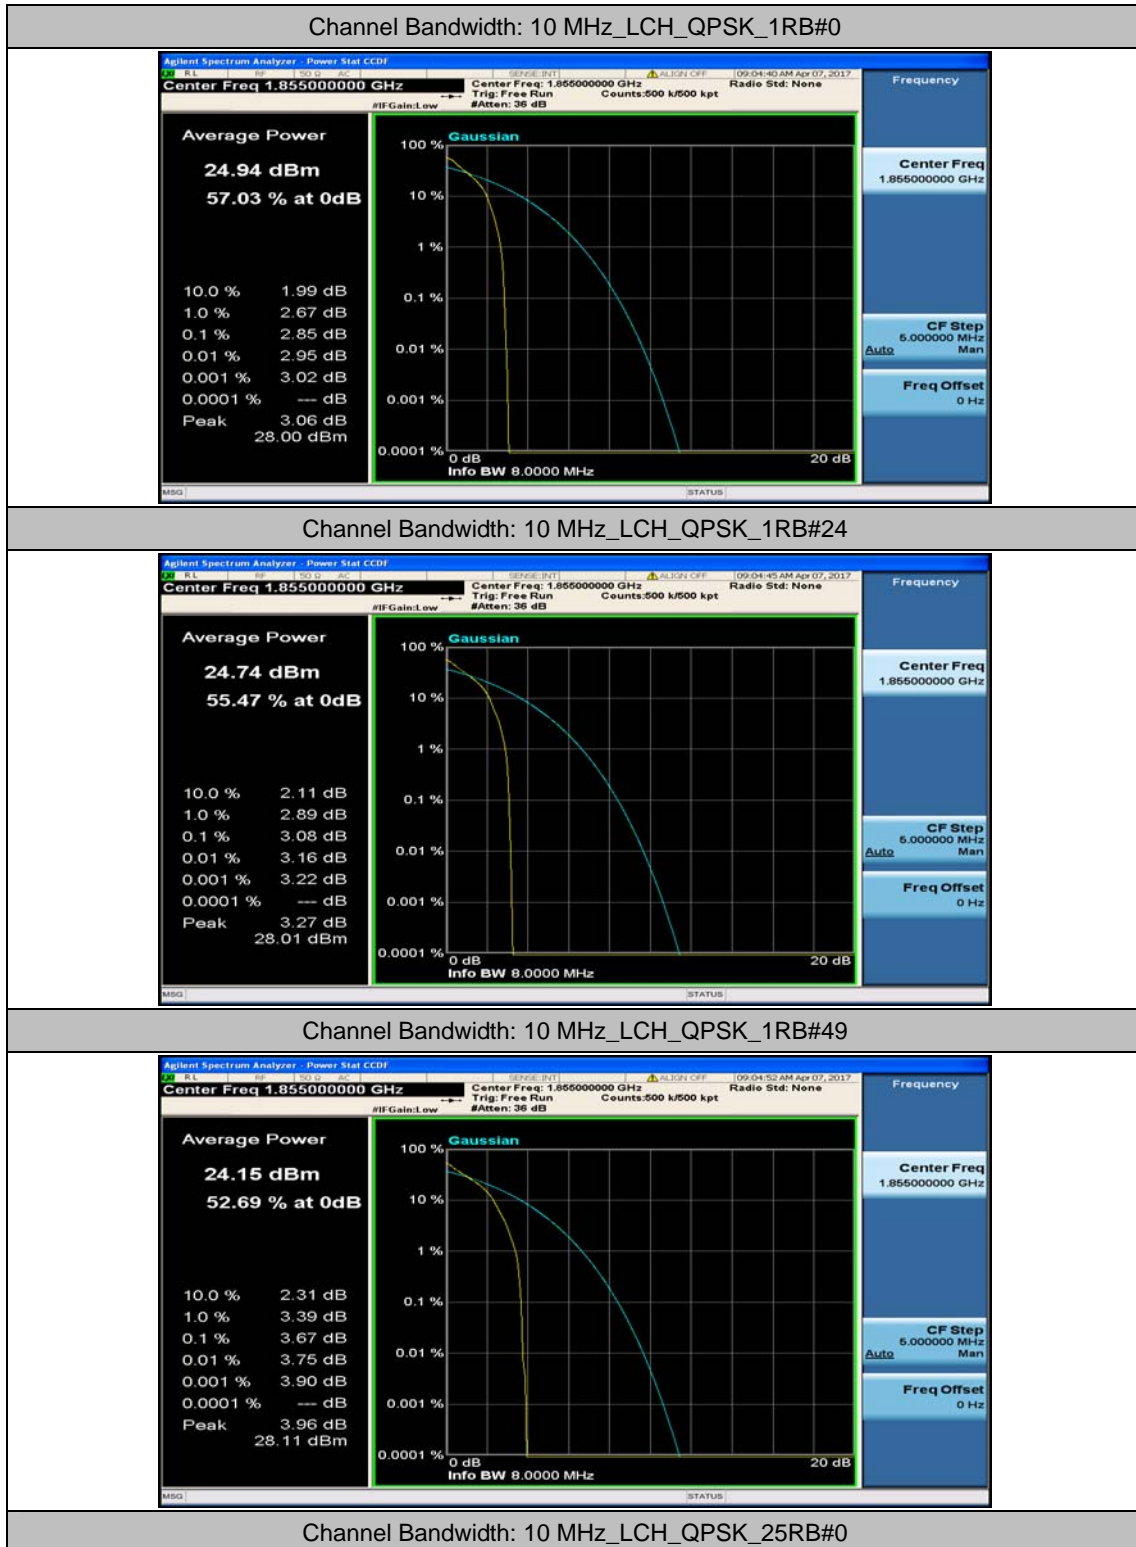

(Channel Bandwidth: 5 MHz)_HCH_16QAM_12RB#13

(Channel Bandwidth: 5 MHz)_HCH_16QAM_25RB#0

Channel Bandwidth: 10 MHz

Channel Bandwidth: 10 MHz_MCH_QPSK_50RB#0

Channel Bandwidth: 10 MHz_HCH_QPSK_1RB#0

Channel Bandwidth: 10 MHz_HCH_QPSK_1RB#24

Channel Bandwidth: 10 MHz_HCH_QPSK_1RB#49

Channel Bandwidth: 10 MHz_HCH_QPSK_25RB#0

Channel Bandwidth: 10 MHz_HCH_QPSK_25RB#12

Channel Bandwidth: 10 MHz_LCH_16QAM_1RB#0

Channel Bandwidth: 10 MHz_LCH_16QAM_1RB#24