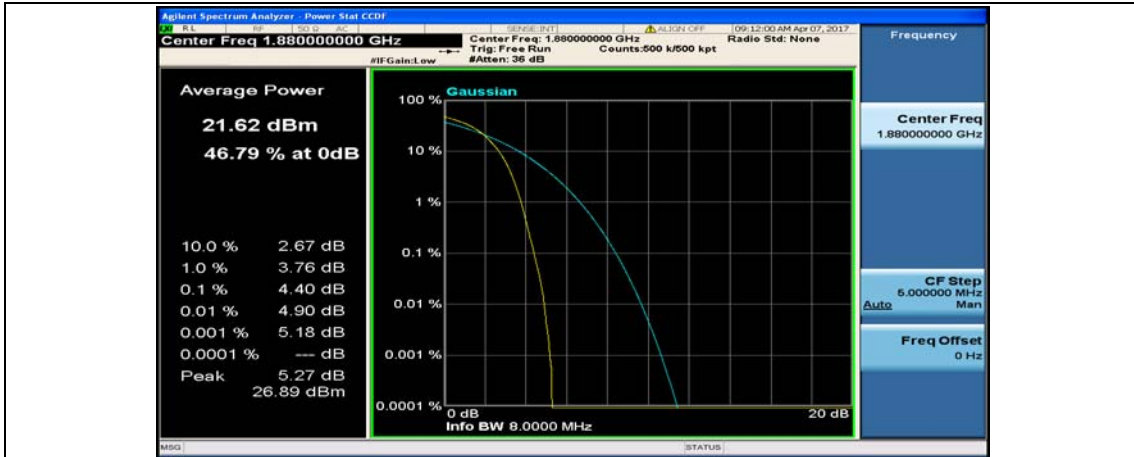

(Channel Bandwidth:15 MHz)_MCH_QPSK_1RB#74

(Channel Bandwidth:15 MHz)_MCH_QPSK_37RB#0

(Channel Bandwidth:15 MHz)_MCH_QPSK_37RB#18

(Channel Bandwidth:15 MHz)_MCH_QPSK_37RB#38

(Channel Bandwidth:15 MHz)_MCH_QPSK_75RB#0