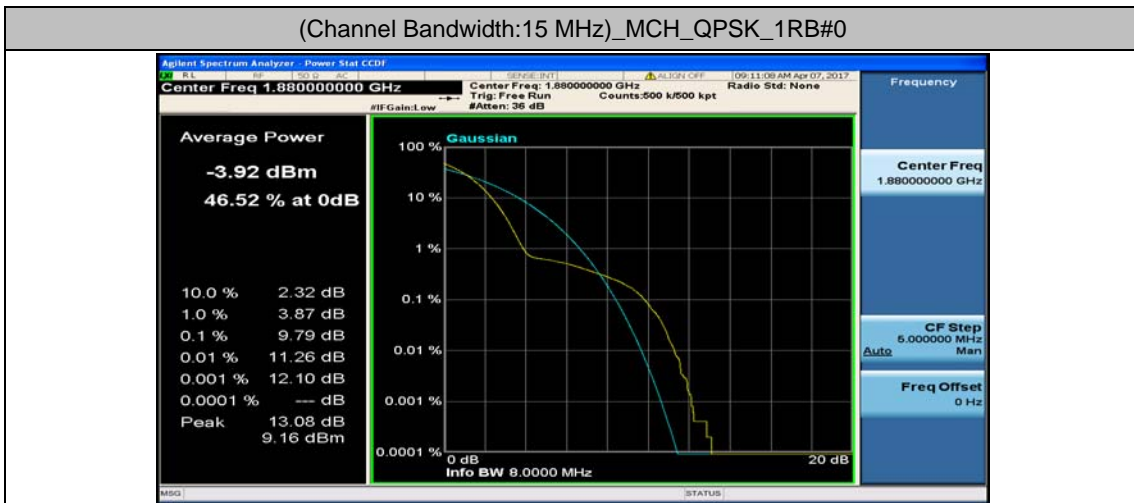

Channel Bandwidth: 15 MHz

(Channel Bandwidth:15 MHz)_LCH_QPSK_37RB#18

(Channel Bandwidth:15 MHz)_LCH_QPSK_37RB#38

(Channel Bandwidth:15 MHz)_LCH_QPSK_75RB#0

(Channel Bandwidth:15 MHz)_MCH_QPSK_1RB#0

(Channel Bandwidth:15 MHz)_MCH_QPSK_1RB#37