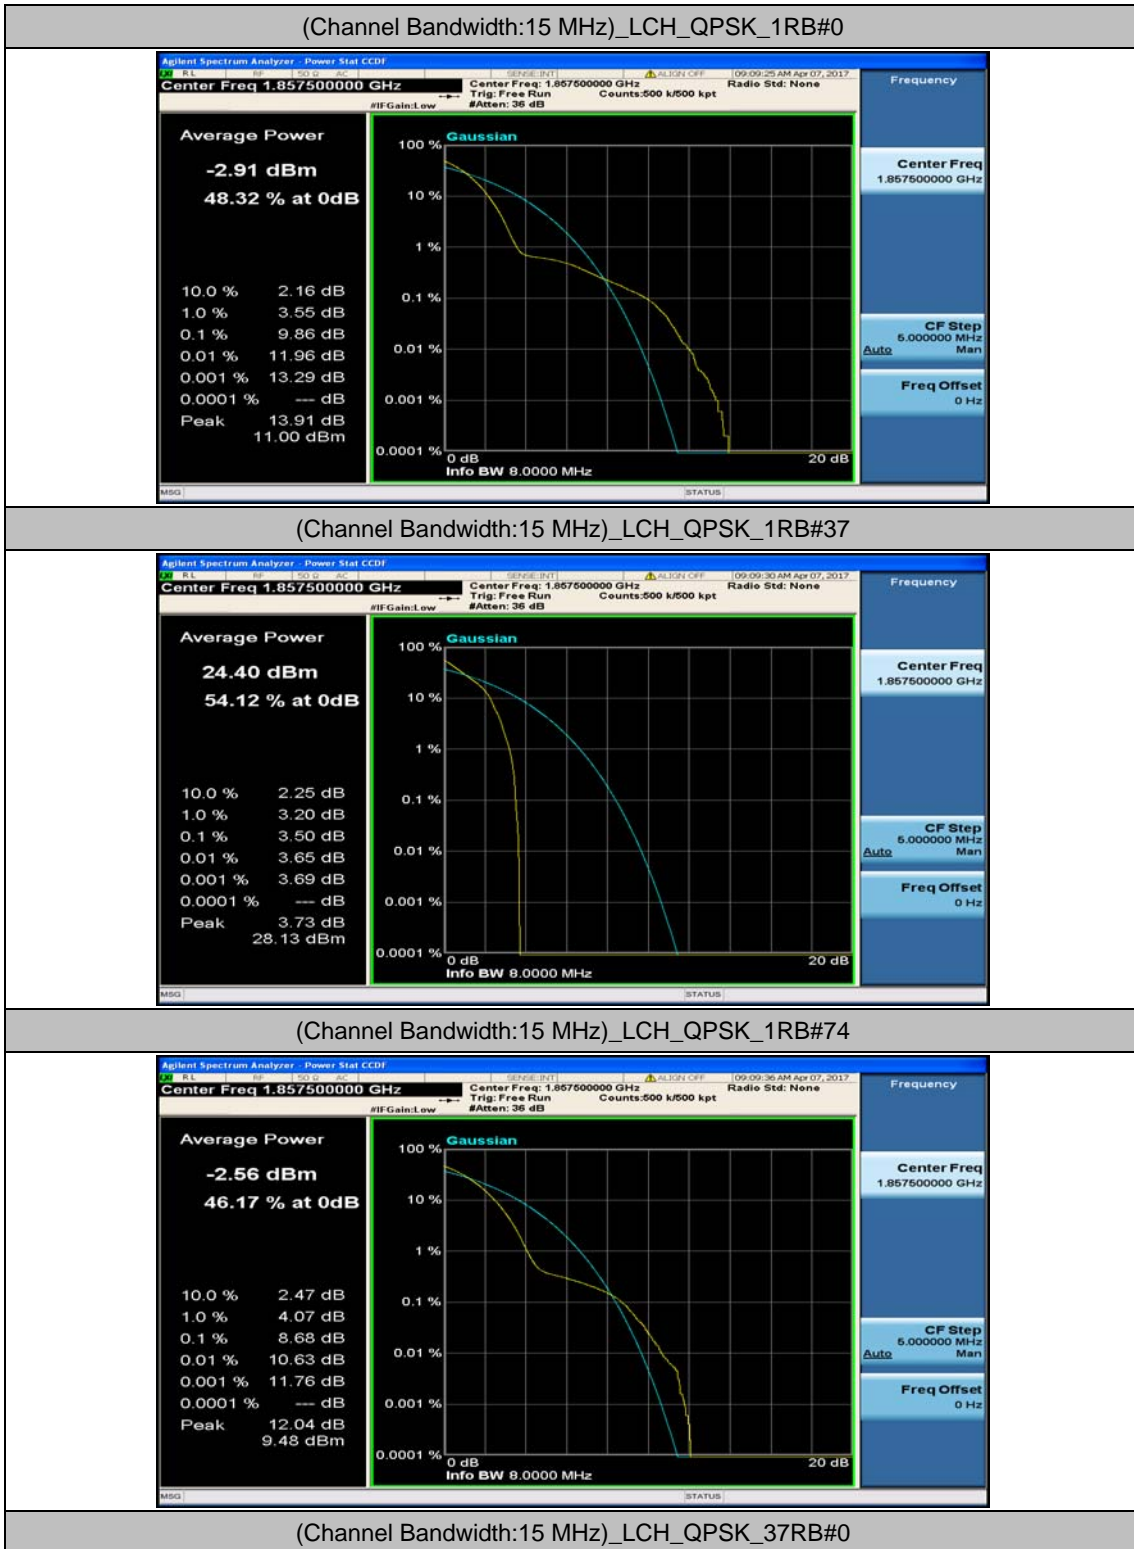

Channel Bandwidth: 10 MHz_MCH_16QAM_25RB#0

Channel Bandwidth: 10 MHz_MCH_16QAM_25RB#12

Channel Bandwidth: 10 MHz_MCH_16QAM_25RB#25

Channel Bandwidth: 10 MHz_HCH_16QAM_25RB#25

Channel Bandwidth: 10 MHz_HCH_16QAM_50RB#0

Channel Bandwidth: 15 MHz

(Channel Bandwidth:15 MHz)_LCH_QPSK_37RB#18

(Channel Bandwidth:15 MHz)_LCH_QPSK_37RB#38

(Channel Bandwidth:15 MHz)_LCH_QPSK_75RB#0

(Channel Bandwidth:15 MHz)_MCH_QPSK_1RB#0

(Channel Bandwidth:15 MHz)_MCH_QPSK_1RB#37