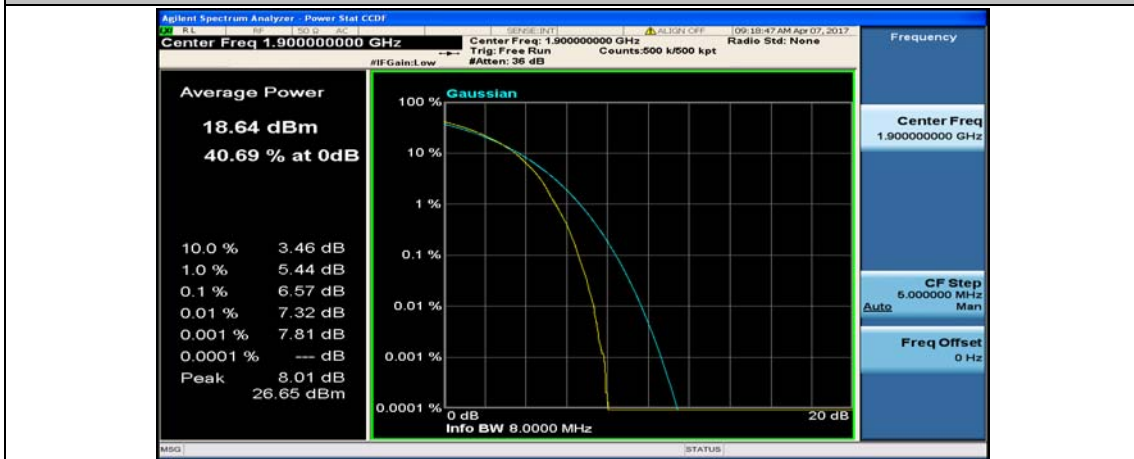

(Channel Bandwidth:20 MHz)_HCH_16QAM_50RB#0