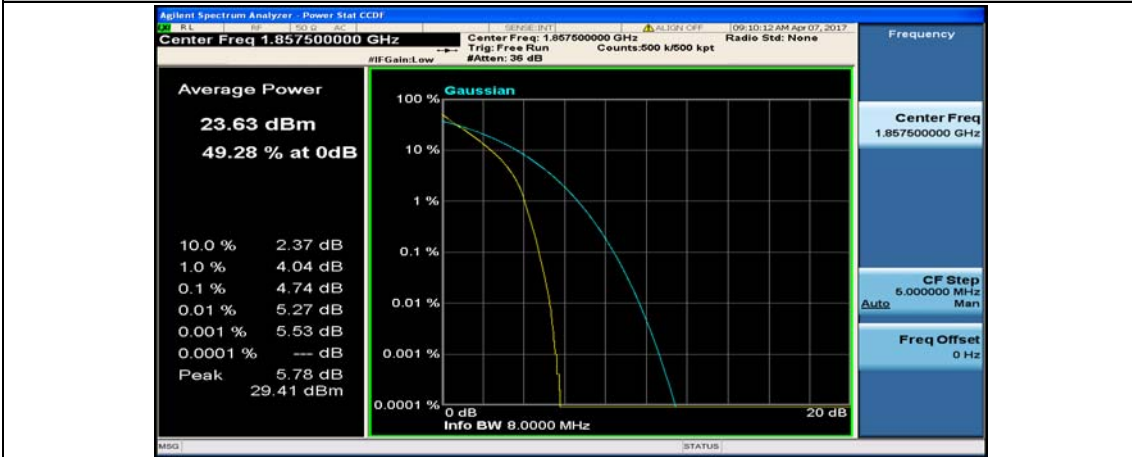

Channel Bandwidth: 10 MHz_MCH_16QAM_25RB#0

Channel Bandwidth: 10 MHz_MCH_16QAM_25RB#12

Channel Bandwidth: 10 MHz_MCH_16QAM_25RB#25

Channel Bandwidth: 10 MHz_HCH_16QAM_25RB#25

Channel Bandwidth: 10 MHz_HCH_16QAM_50RB#0

Channel Bandwidth: 15 MHz

(Channel Bandwidth:15 MHz)_LCH_QPSK_37RB#18

(Channel Bandwidth:15 MHz)_LCH_QPSK_37RB#38

(Channel Bandwidth:15 MHz)_LCH_QPSK_75RB#0

(Channel Bandwidth:15 MHz)_MCH_QPSK_1RB#0

(Channel Bandwidth:15 MHz)_MCH_QPSK_1RB#37