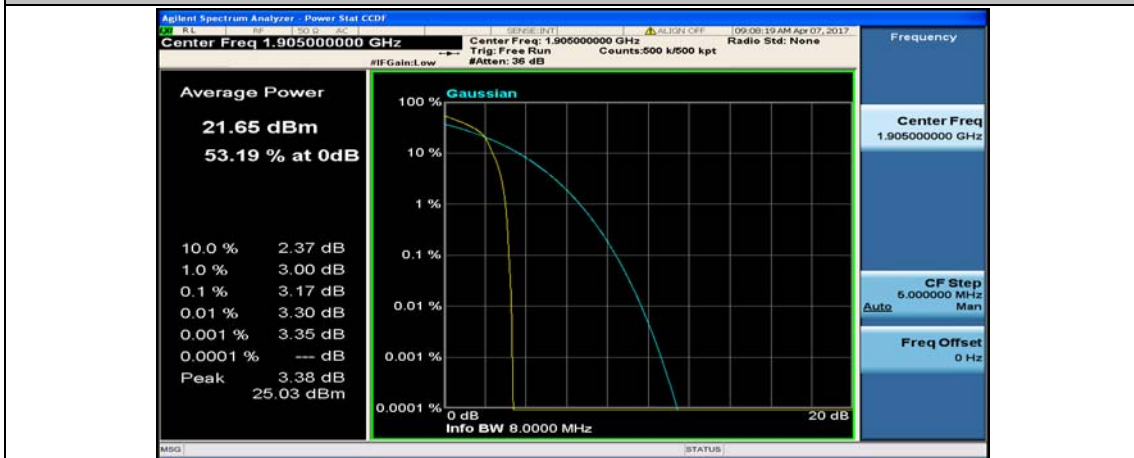

Channel Bandwidth: 10 MHz_MCH_16QAM_25RB#0

Channel Bandwidth: 10 MHz_MCH_16QAM_25RB#12

Channel Bandwidth: 10 MHz_MCH_16QAM_25RB#25

Channel Bandwidth: 10 MHz_HCH_16QAM_25RB#25

Channel Bandwidth: 10 MHz_HCH_16QAM_50RB#0

Channel Bandwidth: 15 MHz

(Channel Bandwidth:15 MHz)_LCH_QPSK_37RB#18

(Channel Bandwidth:15 MHz)_LCH_QPSK_37RB#38

(Channel Bandwidth:15 MHz)_LCH_QPSK_75RB#0

(Channel Bandwidth:15 MHz)_MCH_QPSK_1RB#0

(Channel Bandwidth:15 MHz)_MCH_QPSK_1RB#37