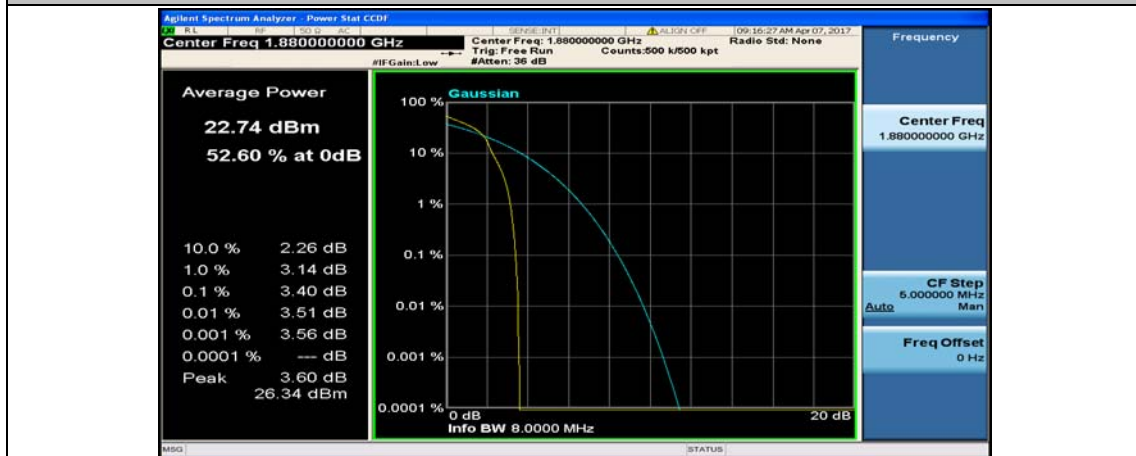

(Channel Bandwidth:20 MHz)_LCH_16QAM_50RB#50

(Channel Bandwidth:20 MHz)_LCH_16QAM_100RB#0

(Channel Bandwidth:20 MHz)_MCH_16QAM_1RB#0

(Channel Bandwidth:20 MHz)_MCH_16QAM_1RB#49

(Channel Bandwidth:20 MHz)_MCH_16QAM_1RB#99