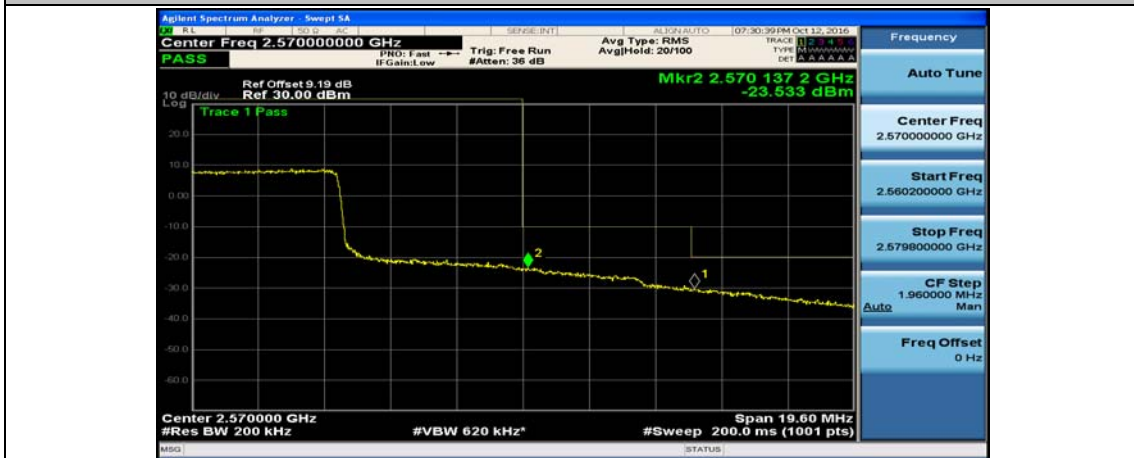

(Channel Bandwidth:20 MHz)_LCH_16QAM_50RB#0

(Channel Bandwidth:20 MHz)_LCH_16QAM_100RB#0

(Channel Bandwidth:20 MHz)_HCH_16QAM_1RB#0

(Channel Bandwidth:20 MHz)_HCH_16QAM_1RB#49

(Channel Bandwidth:20 MHz)_HCH_16QAM_1RB#99

(Channel Bandwidth:20 MHz)_HCH_16QAM_50RB#0

(Channel Bandwidth:20 MHz)_HCH_16QAM_50RB#25

(Channel Bandwidth:20 MHz)_HCH_16QAM_50RB#50

(Channel Bandwidth:20 MHz)_HCH_16QAM_100RB#0

Appendix E: Conducted Spurious Emission