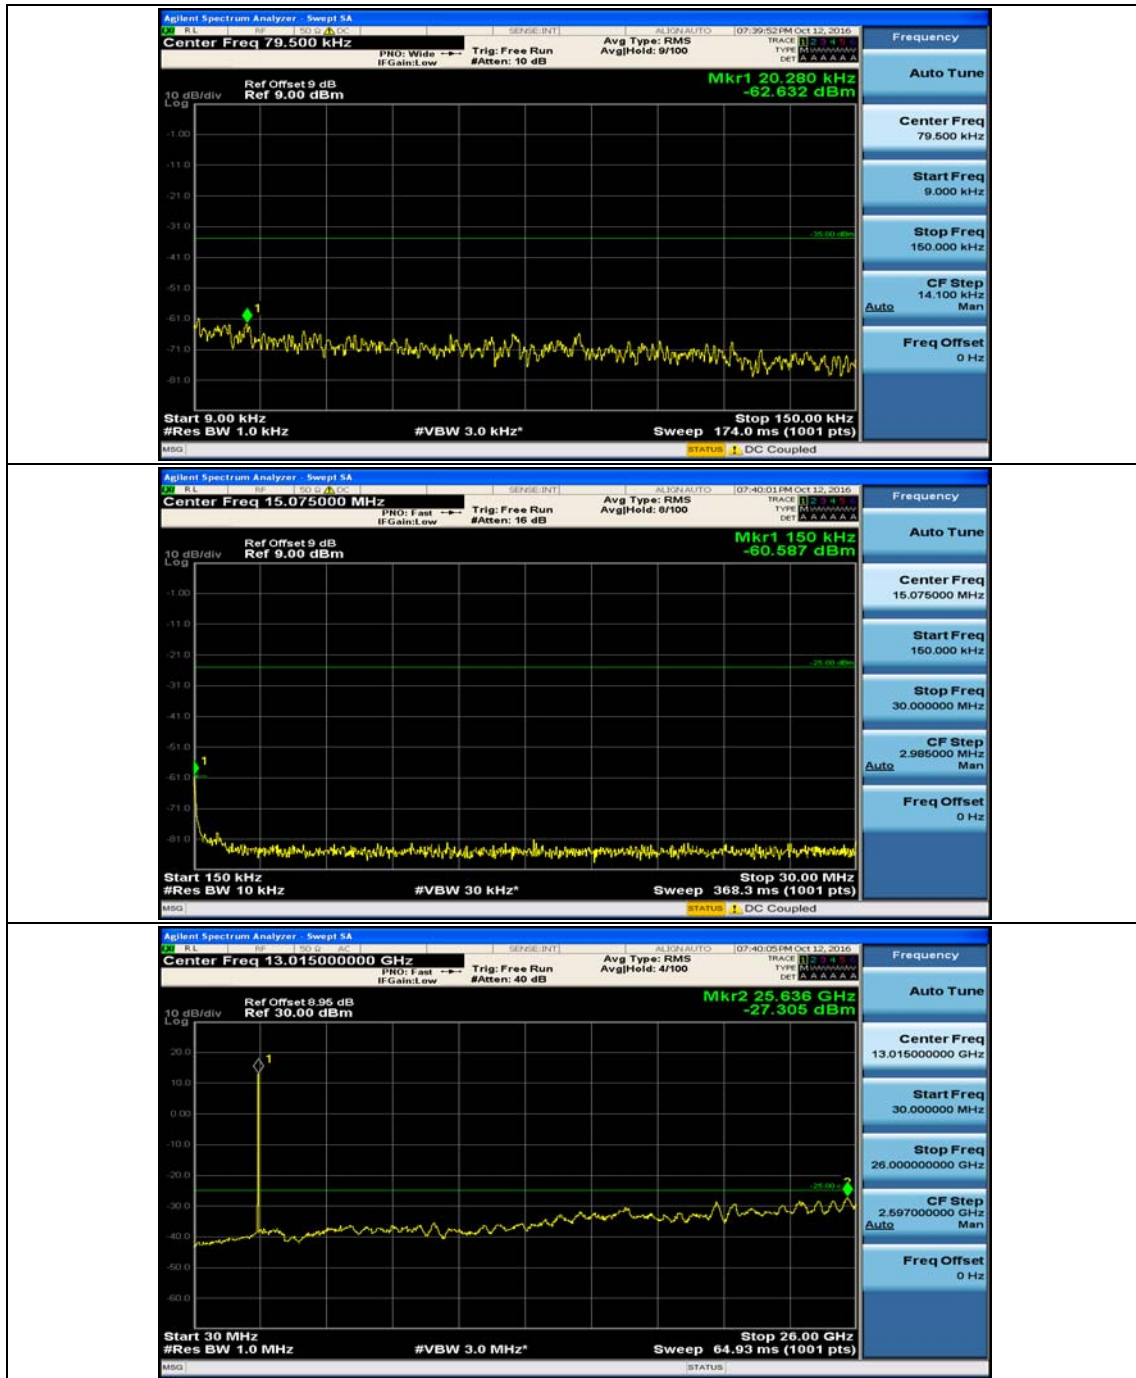

Channel Bandwidth: 10 MHz_HCH_16QAM_1RB#0