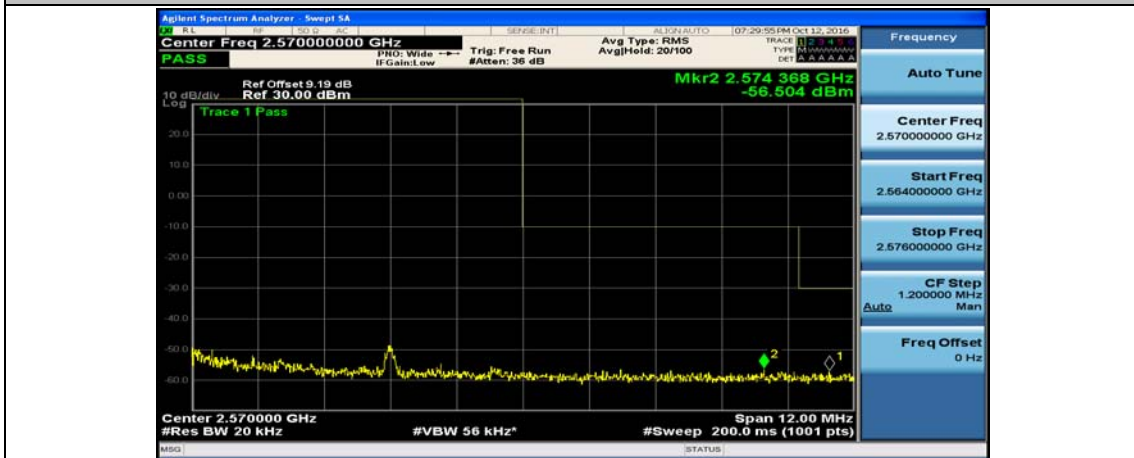

(Channel Bandwidth:20 MHz)_LCH_16QAM_50RB#0

(Channel Bandwidth:20 MHz)_LCH_16QAM_100RB#0

(Channel Bandwidth:20 MHz)_HCH_16QAM_1RB#0

(Channel Bandwidth:20 MHz)_HCH_16QAM_1RB#49

(Channel Bandwidth:20 MHz)_HCH_16QAM_1RB#99

(Channel Bandwidth:20 MHz)_HCH_16QAM_50RB#0

(Channel Bandwidth:20 MHz)_HCH_16QAM_50RB#25

(Channel Bandwidth:20 MHz)_HCH_16QAM_50RB#50

(Channel Bandwidth:20 MHz)_HCH_16QAM_100RB#0

Appendix E: Conducted Spurious Emission