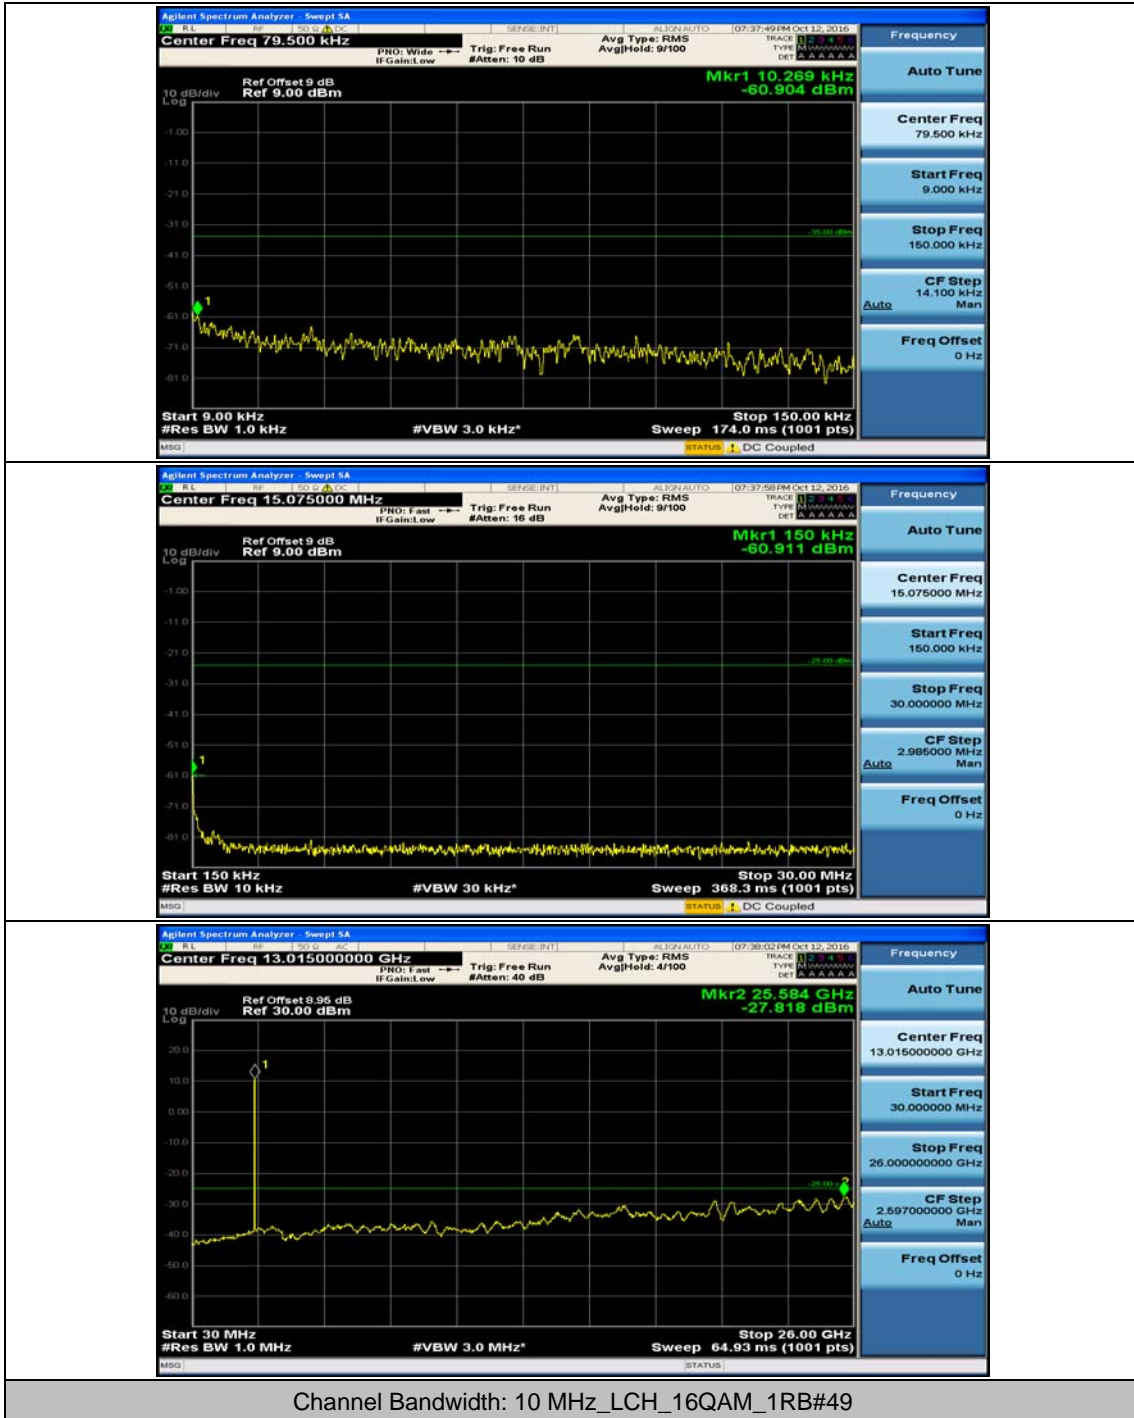

Test Graphs

Channel Bandwidth: 5 MHz

(Channel Bandwidth: 5 MHz)_MCH_QPSK_1RB#0

(Channel Bandwidth: 5 MHz)_MCH_QPSK_1RB#12

(Channel Bandwidth: 5 MHz)_HCH_QPSK_1RB#0

(Channel Bandwidth: 5 MHz)_LCH_16QAM_1RB#0

(Channel Bandwidth: 5 MHz)_MCH_16QAM_1RB#0

(Channel Bandwidth: 5 MHz)_HCH_16QAM_1RB#0

Channel Bandwidth: 10 MHz

Channel Bandwidth: 10 MHz_MCH_QPSK_1RB#0

Channel Bandwidth: 10 MHz_HCH_QPSK_1RB#0

Channel Bandwidth: 10 MHz_LCH_16QAM_1RB#0

Channel Bandwidth: 10 MHz_MCH_16QAM_1RB#0

Channel Bandwidth: 10 MHz_HCH_16QAM_1RB#0