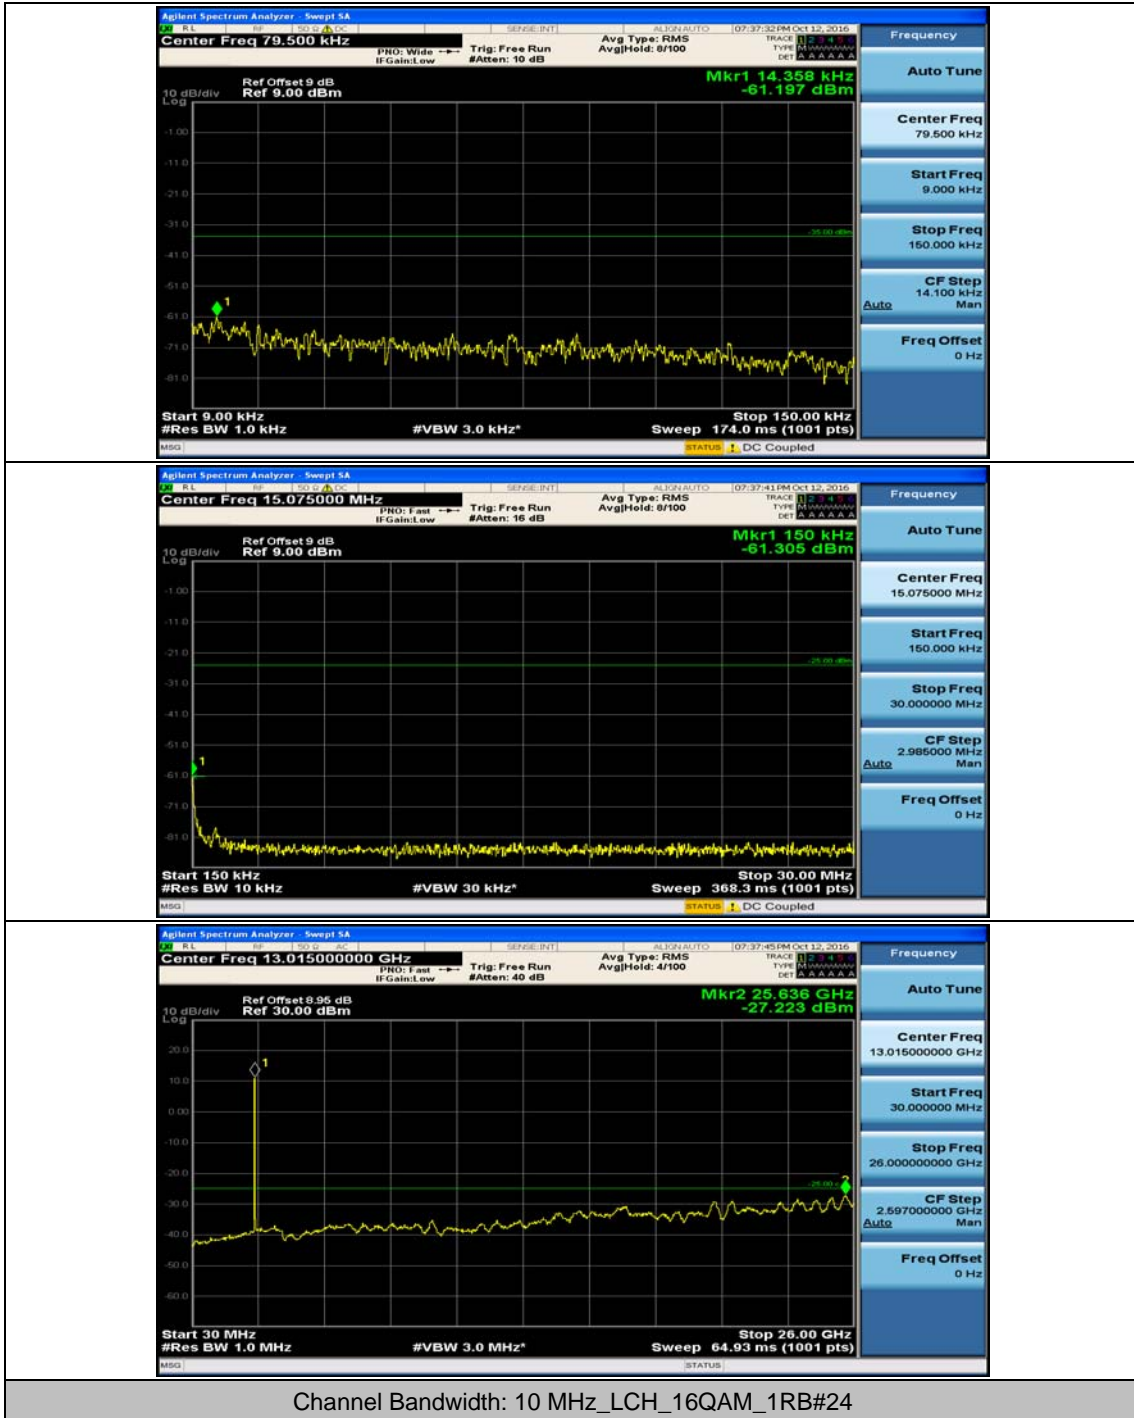

Test Graphs

Channel Bandwidth: 5 MHz

(Channel Bandwidth: 5 MHz)_MCH_QPSK_1RB#0

(Channel Bandwidth: 5 MHz)_MCH_QPSK_1RB#12

(Channel Bandwidth: 5 MHz)_HCH_QPSK_1RB#0

(Channel Bandwidth: 5 MHz)_LCH_16QAM_1RB#0

(Channel Bandwidth: 5 MHz)_MCH_16QAM_1RB#0

(Channel Bandwidth: 5 MHz)_HCH_16QAM_1RB#0

Channel Bandwidth: 10 MHz

Channel Bandwidth: 10 MHz_MCH_QPSK_1RB#0

Channel Bandwidth: 10 MHz_HCH_QPSK_1RB#0

Channel Bandwidth: 10 MHz_LCH_16QAM_1RB#0

Channel Bandwidth: 10 MHz_MCH_16QAM_1RB#0

Channel Bandwidth: 10 MHz_HCH_16QAM_1RB#0