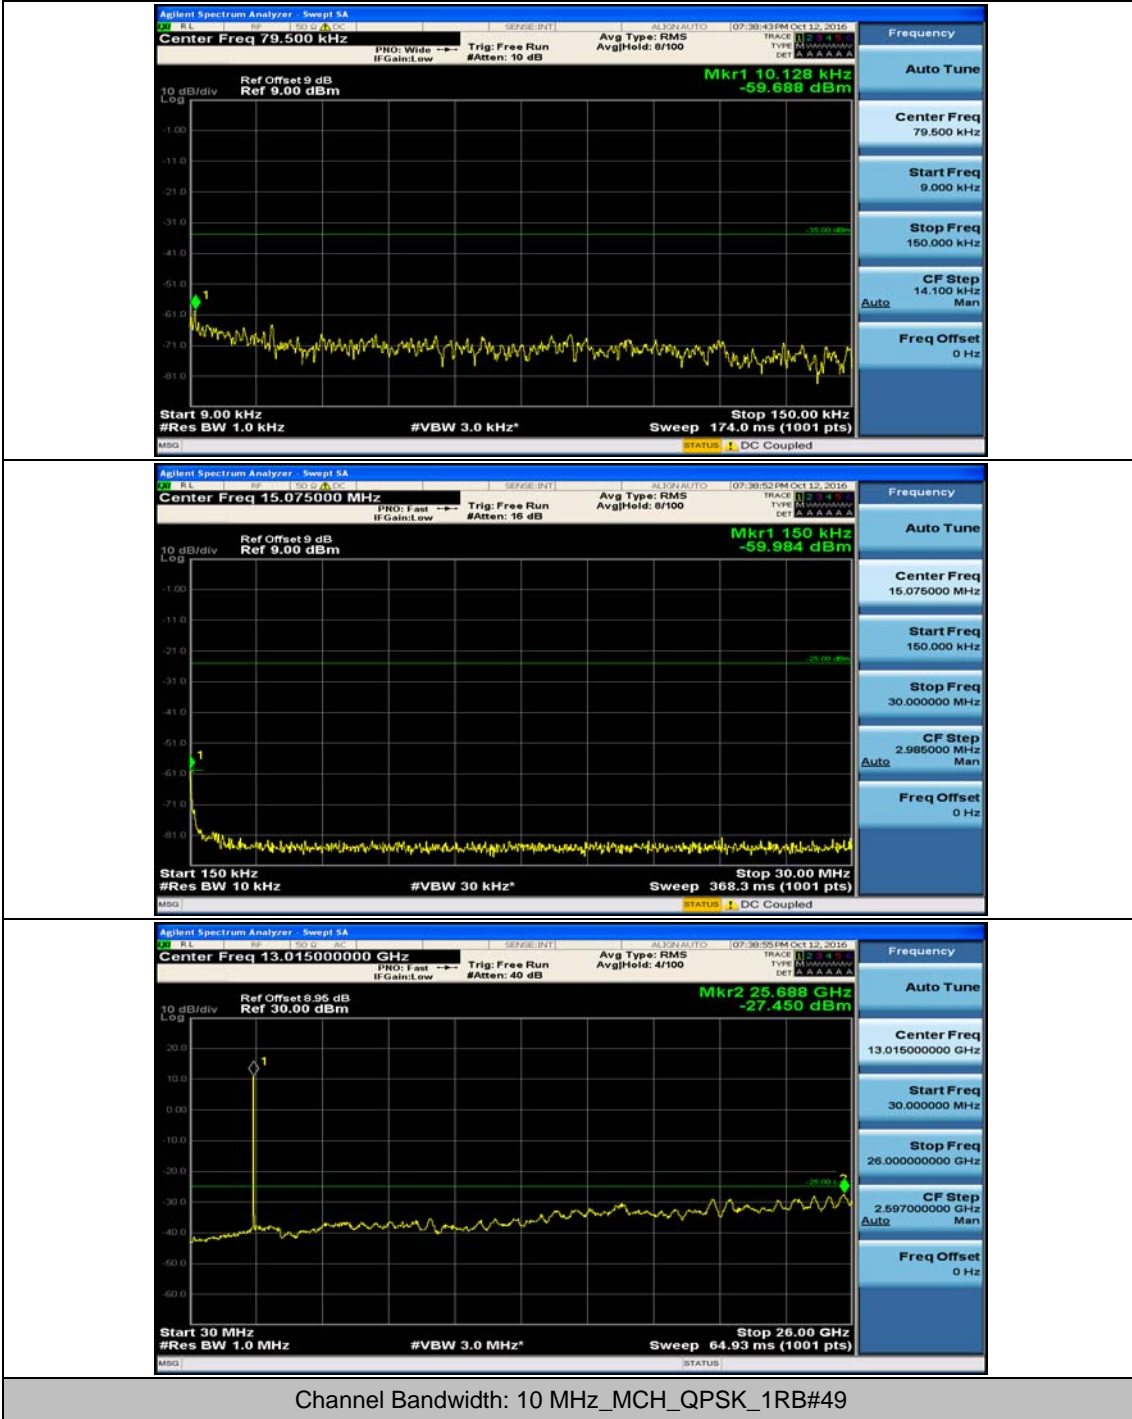

Test Graphs

Channel Bandwidth: 5 MHz

(Channel Bandwidth: 5 MHz)_MCH_QPSK_1RB#0

(Channel Bandwidth: 5 MHz)_MCH_QPSK_1RB#12

(Channel Bandwidth: 5 MHz)_HCH_QPSK_1RB#0

(Channel Bandwidth: 5 MHz)_LCH_16QAM_1RB#0

(Channel Bandwidth: 5 MHz)_MCH_16QAM_1RB#0

(Channel Bandwidth: 5 MHz)_HCH_16QAM_1RB#0

Channel Bandwidth: 10 MHz

Channel Bandwidth: 10 MHz_MCH_QPSK_1RB#0

Channel Bandwidth: 10 MHz_HCH_QPSK_1RB#0

Channel Bandwidth: 10 MHz_LCH_16QAM_1RB#0

Channel Bandwidth: 10 MHz_MCH_16QAM_1RB#0

Channel Bandwidth: 10 MHz_HCH_16QAM_1RB#0