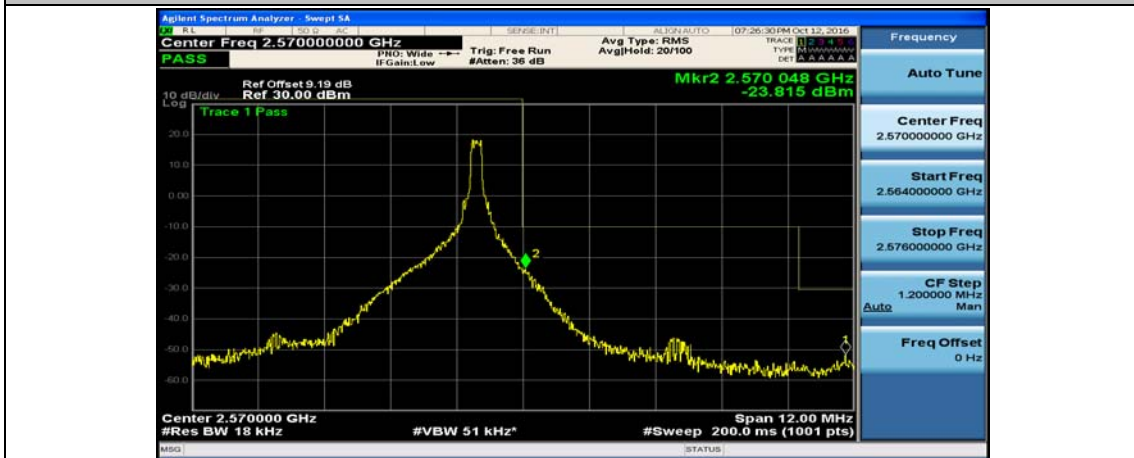

(Channel Bandwidth:15 MHz)_HCH_16QAM_1RB#74

(Channel Bandwidth:15 MHz)_HCH_16QAM_37RB#0

(Channel Bandwidth:15 MHz)_HCH_16QAM_37RB#18

(Channel Bandwidth:15 MHz)_HCH_16QAM_37RB#38

(Channel Bandwidth:15 MHz)_HCH_16QAM_75RB#0

Channel Bandwidth: 20 MHz

(Channel Bandwidth:20 MHz)_LCH_QPSK_50RB#25

(Channel Bandwidth:20 MHz)_LCH_QPSK_50RB#50

(Channel Bandwidth:20 MHz)_LCH_QPSK_100RB#0

(Channel Bandwidth:20 MHz)_HCH_QPSK_1RB#0

(Channel Bandwidth:20 MHz)_HCH_QPSK_1RB#49