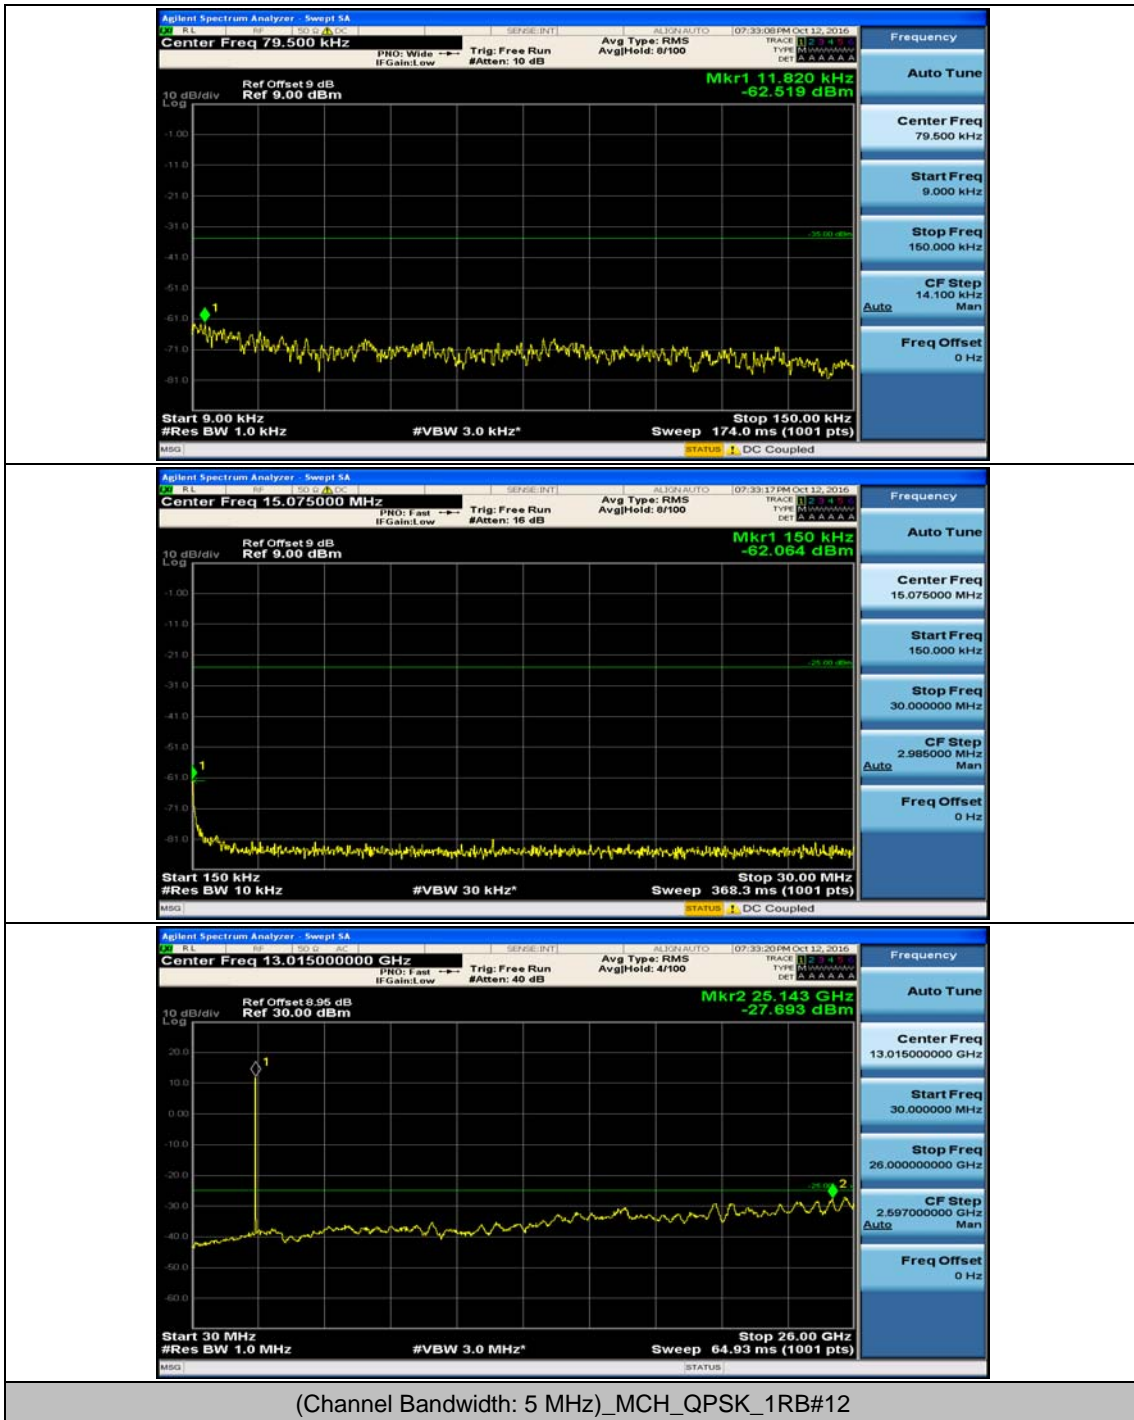

Test Graphs

Channel Bandwidth: 5 MHz

(Channel Bandwidth: 5 MHz)_MCH_QPSK_1RB#0

(Channel Bandwidth: 5 MHz)_MCH_QPSK_1RB#12

(Channel Bandwidth: 5 MHz)_HCH_QPSK_1RB#0

(Channel Bandwidth: 5 MHz)_LCH_16QAM_1RB#0