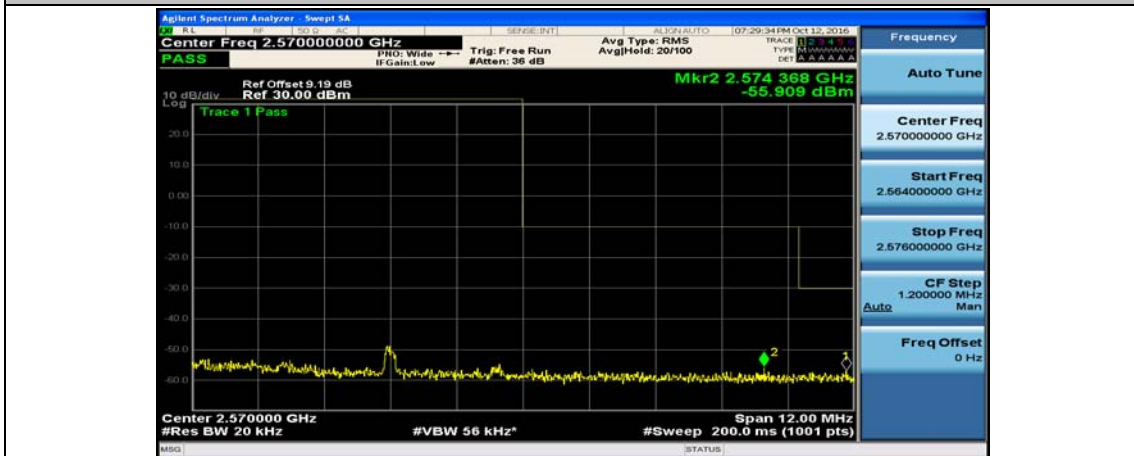

Channel Bandwidth: 20 MHz

(Channel Bandwidth:20 MHz)_LCH_QPSK_50RB#25

(Channel Bandwidth:20 MHz)_LCH_QPSK_50RB#50

(Channel Bandwidth:20 MHz)_LCH_QPSK_100RB#0

(Channel Bandwidth:20 MHz)_HCH_QPSK_1RB#0

(Channel Bandwidth:20 MHz)_HCH_QPSK_1RB#49

(Channel Bandwidth:20 MHz)_HCH_QPSK_1RB#99

(Channel Bandwidth:20 MHz)_HCH_QPSK_50RB#0

(Channel Bandwidth:20 MHz)_HCH_QPSK_50RB#25

(Channel Bandwidth:20 MHz)_HCH_QPSK_50RB#50

(Channel Bandwidth:20 MHz)_HCH_QPSK_100RB#0