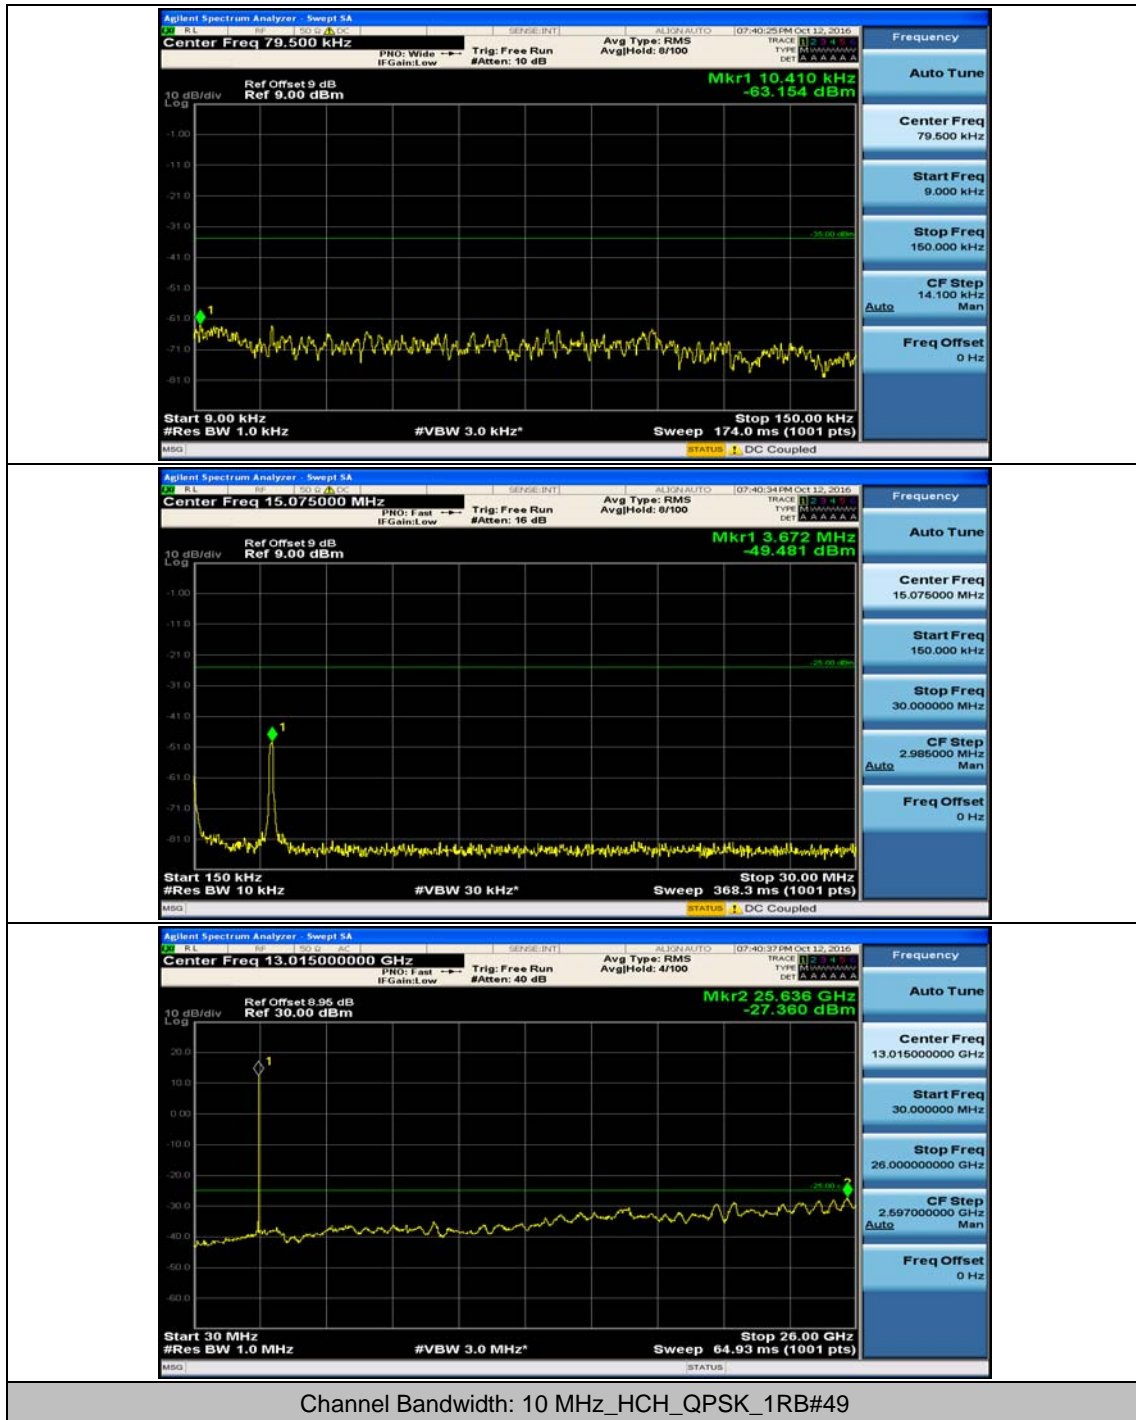

Test Graphs

Channel Bandwidth: 5 MHz

(Channel Bandwidth: 5 MHz)_MCH_QPSK_1RB#0

(Channel Bandwidth: 5 MHz)_MCH_QPSK_1RB#12

(Channel Bandwidth: 5 MHz)_HCH_QPSK_1RB#0

(Channel Bandwidth: 5 MHz)_LCH_16QAM_1RB#0

(Channel Bandwidth: 5 MHz)_MCH_16QAM_1RB#0

(Channel Bandwidth: 5 MHz)_HCH_16QAM_1RB#0

Channel Bandwidth: 10 MHz

Channel Bandwidth: 10 MHz_MCH_QPSK_1RB#0

Channel Bandwidth: 10 MHz_HCH_QPSK_1RB#0

Channel Bandwidth: 10 MHz_LCH_16QAM_1RB#0