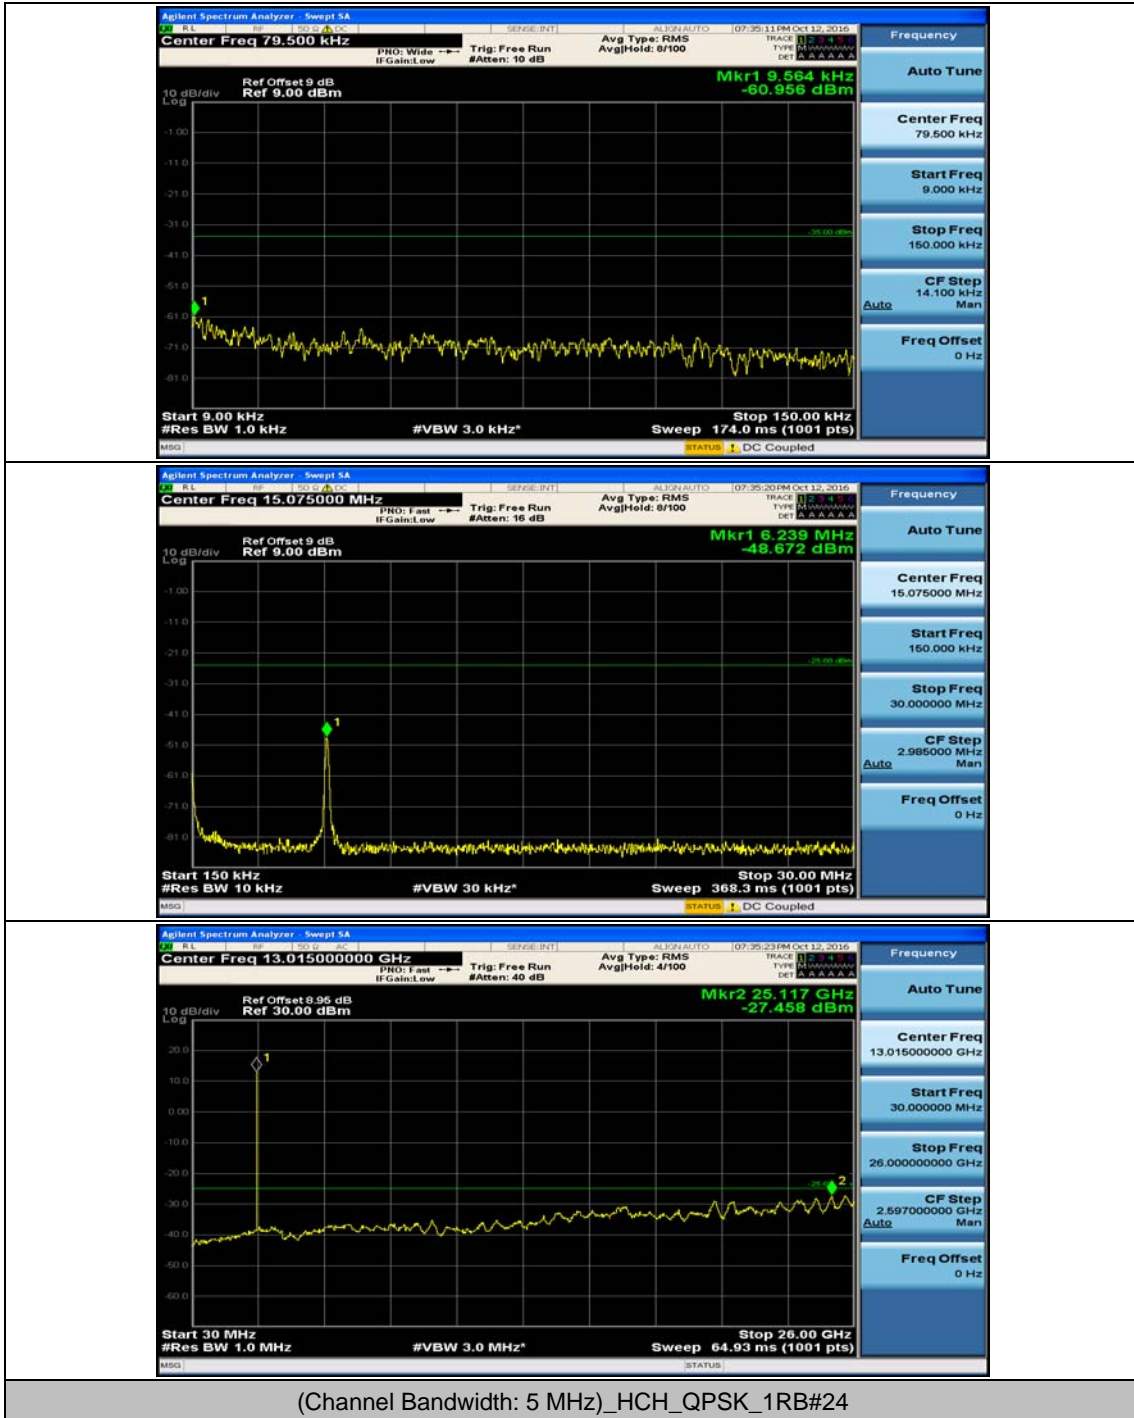

Test Graphs

Channel Bandwidth: 5 MHz

(Channel Bandwidth: 5 MHz)_MCH_QPSK_1RB#0

(Channel Bandwidth: 5 MHz)_MCH_QPSK_1RB#12

(Channel Bandwidth: 5 MHz)_HCH_QPSK_1RB#0

(Channel Bandwidth: 5 MHz)_LCH_16QAM_1RB#0