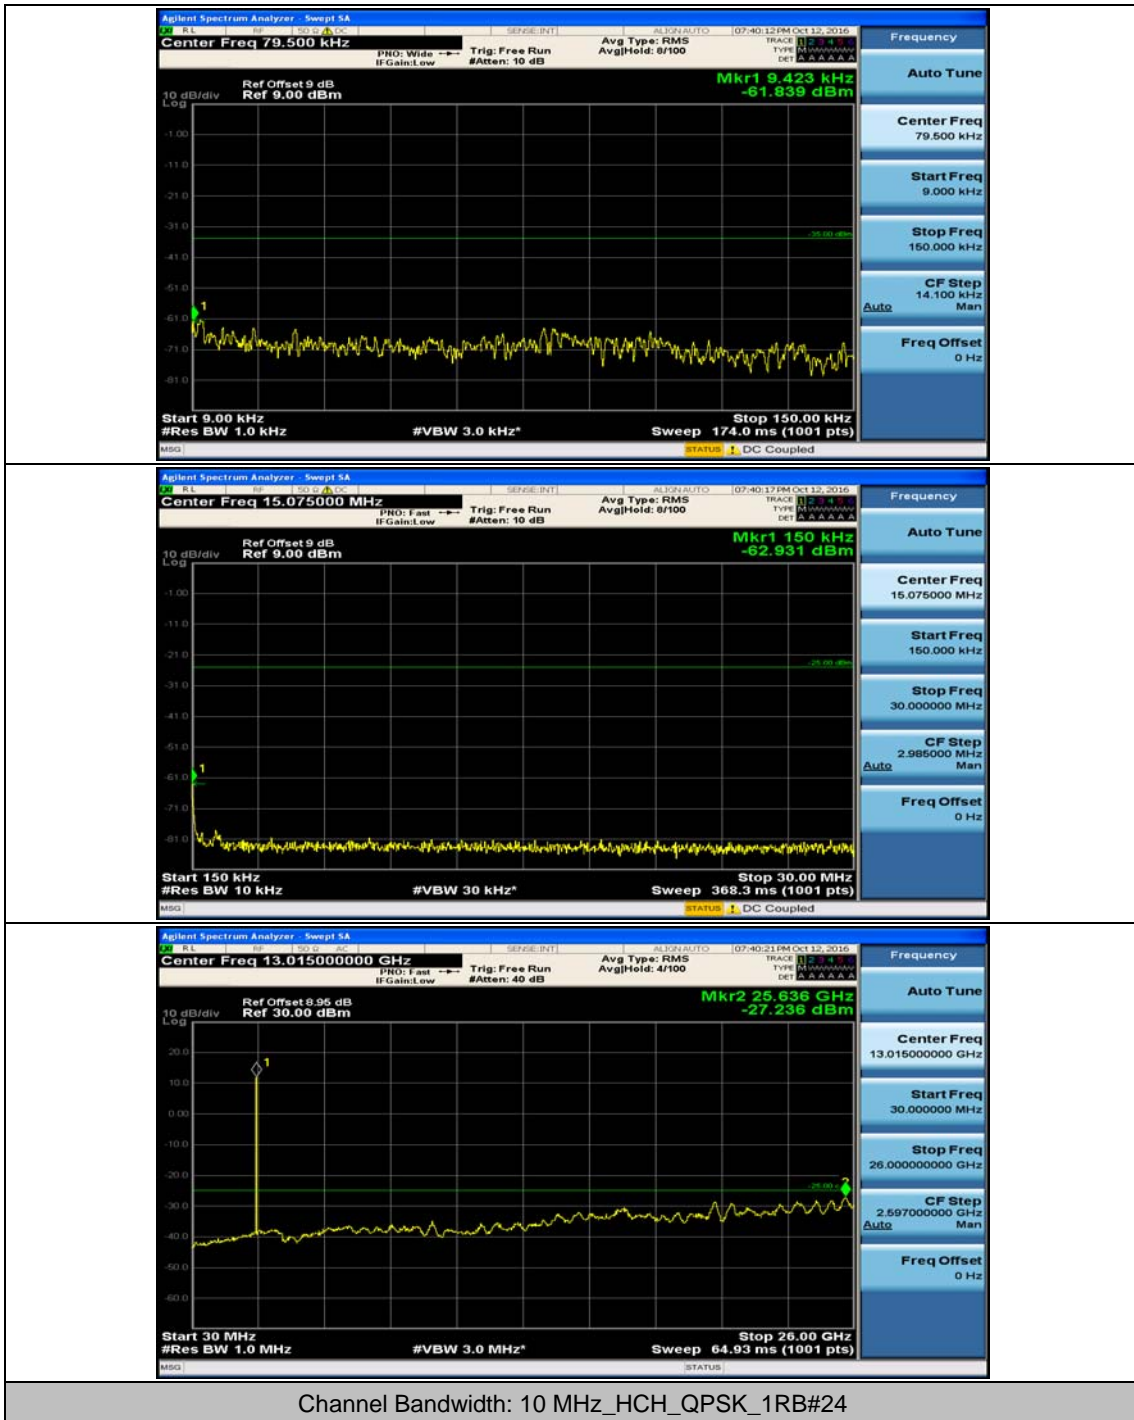

Test Graphs

Channel Bandwidth: 5 MHz

(Channel Bandwidth: 5 MHz)_MCH_QPSK_1RB#0

(Channel Bandwidth: 5 MHz)_MCH_QPSK_1RB#12

(Channel Bandwidth: 5 MHz)_HCH_QPSK_1RB#0

(Channel Bandwidth: 5 MHz)_LCH_16QAM_1RB#0

(Channel Bandwidth: 5 MHz)_MCH_16QAM_1RB#0

(Channel Bandwidth: 5 MHz)_HCH_16QAM_1RB#0

Channel Bandwidth: 10 MHz

Channel Bandwidth: 10 MHz_MCH_QPSK_1RB#0

Channel Bandwidth: 10 MHz_HCH_QPSK_1RB#0

Channel Bandwidth: 10 MHz_LCH_16QAM_1RB#0