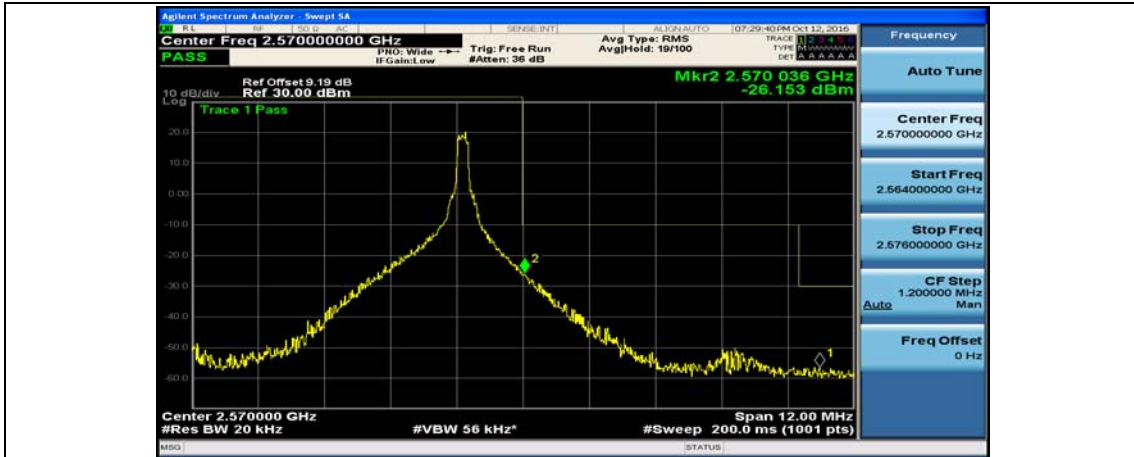

(Channel Bandwidth:20 MHz)_HCH_QPSK_1RB#99