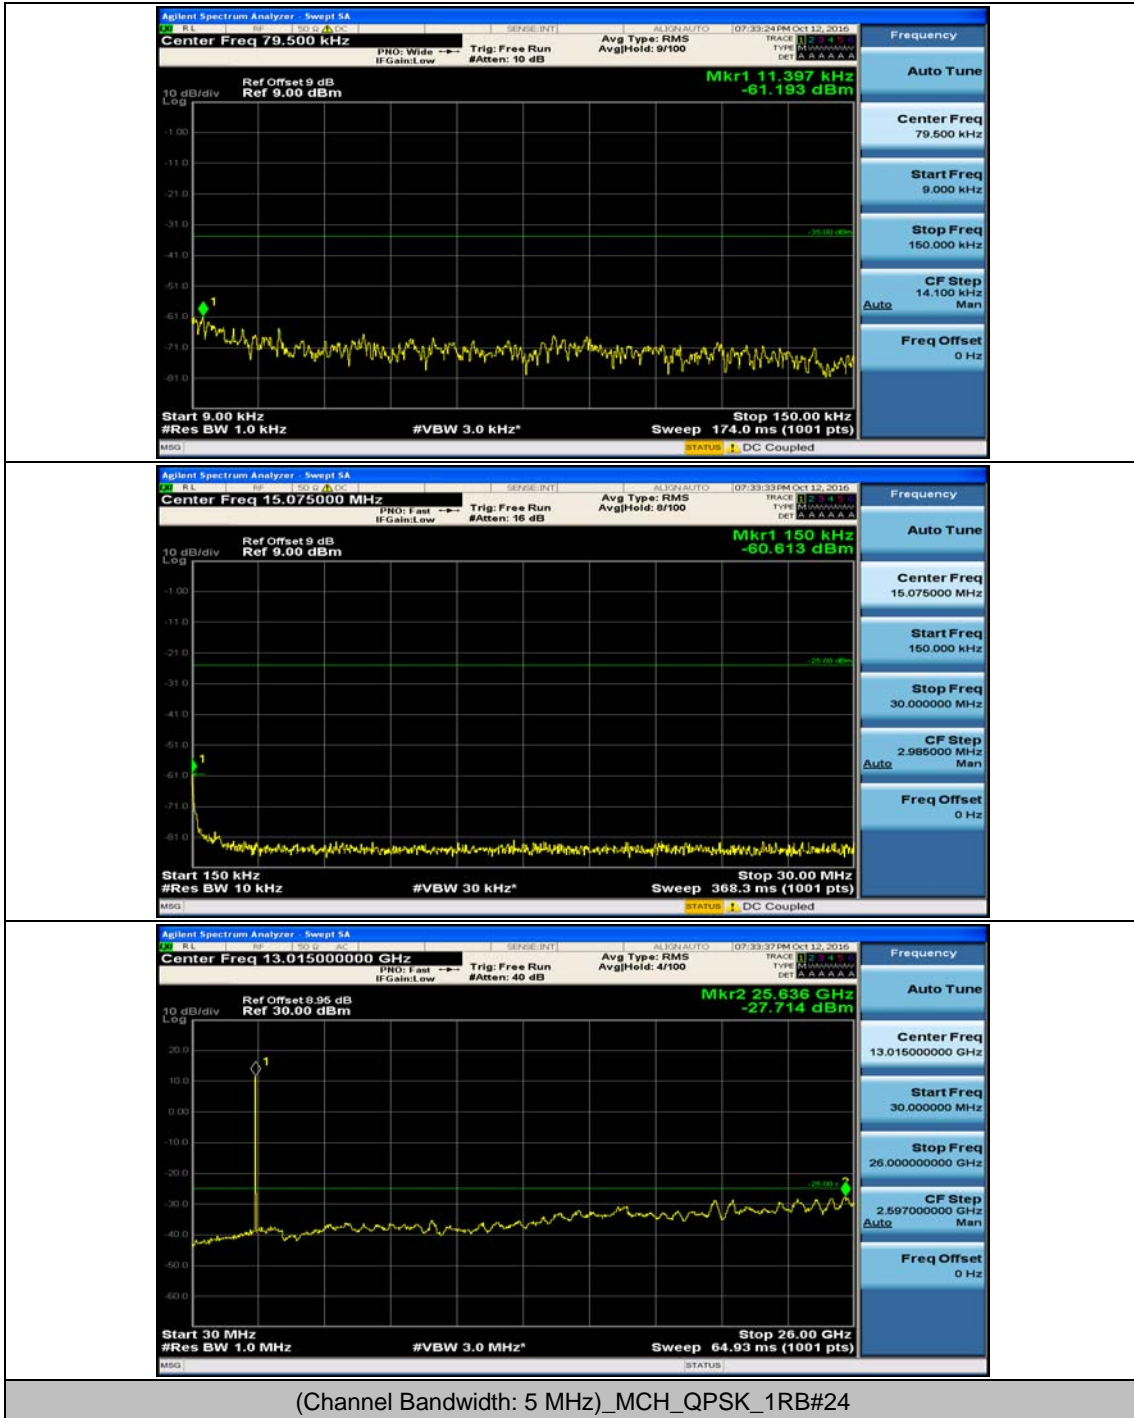

(Channel Bandwidth:20 MHz)_HCH_16QAM_50RB#0

(Channel Bandwidth:20 MHz)_HCH_16QAM_50RB#25

(Channel Bandwidth:20 MHz)_HCH_16QAM_50RB#50

(Channel Bandwidth:20 MHz)_HCH_16QAM_100RB#0

Appendix E: Conducted Spurious Emission

Test Graphs

Channel Bandwidth: 5 MHz

(Channel Bandwidth: 5 MHz)_MCH_QPSK_1RB#0

(Channel Bandwidth: 5 MHz)_MCH_QPSK_1RB#12

(Channel Bandwidth: 5 MHz)_HCH_QPSK_1RB#0

(Channel Bandwidth: 5 MHz)_LCH_16QAM_1RB#0