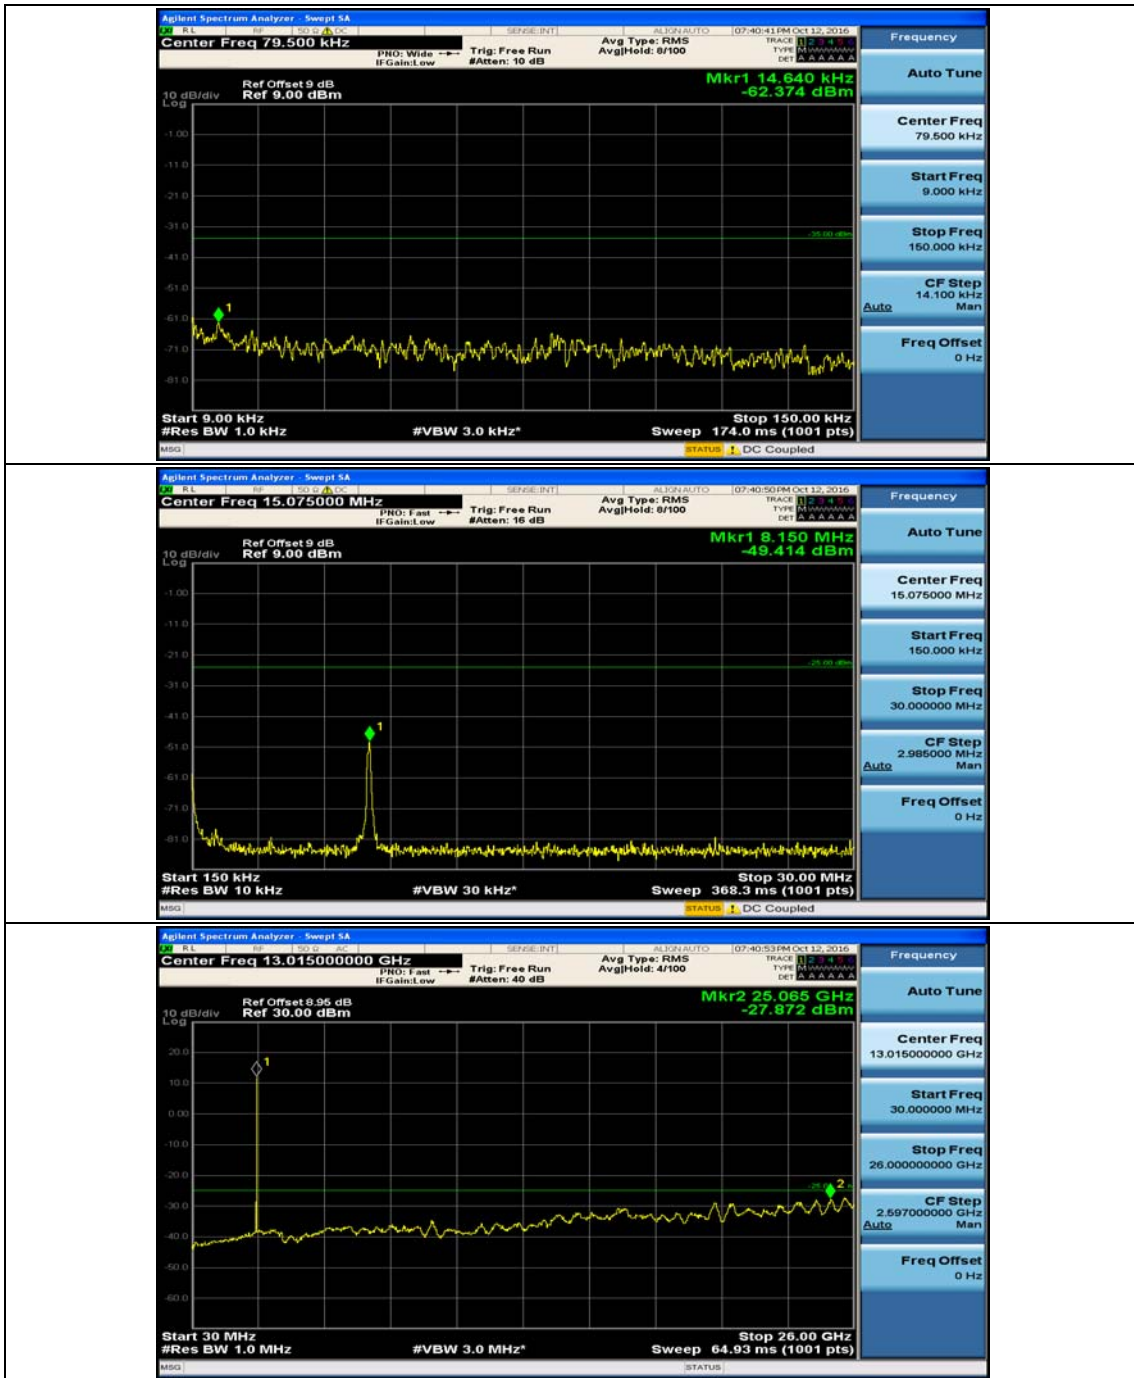

Test Graphs

Channel Bandwidth: 5 MHz

(Channel Bandwidth: 5 MHz)_MCH_QPSK_1RB#0

(Channel Bandwidth: 5 MHz)_MCH_QPSK_1RB#12

(Channel Bandwidth: 5 MHz)_HCH_QPSK_1RB#0

(Channel Bandwidth: 5 MHz)_LCH_16QAM_1RB#0

(Channel Bandwidth: 5 MHz)_MCH_16QAM_1RB#0

(Channel Bandwidth: 5 MHz)_HCH_16QAM_1RB#0

Channel Bandwidth: 10 MHz

Channel Bandwidth: 10 MHz_MCH_QPSK_1RB#0

Channel Bandwidth: 10 MHz_HCH_QPSK_1RB#0

Channel Bandwidth: 10 MHz_LCH_16QAM_1RB#0