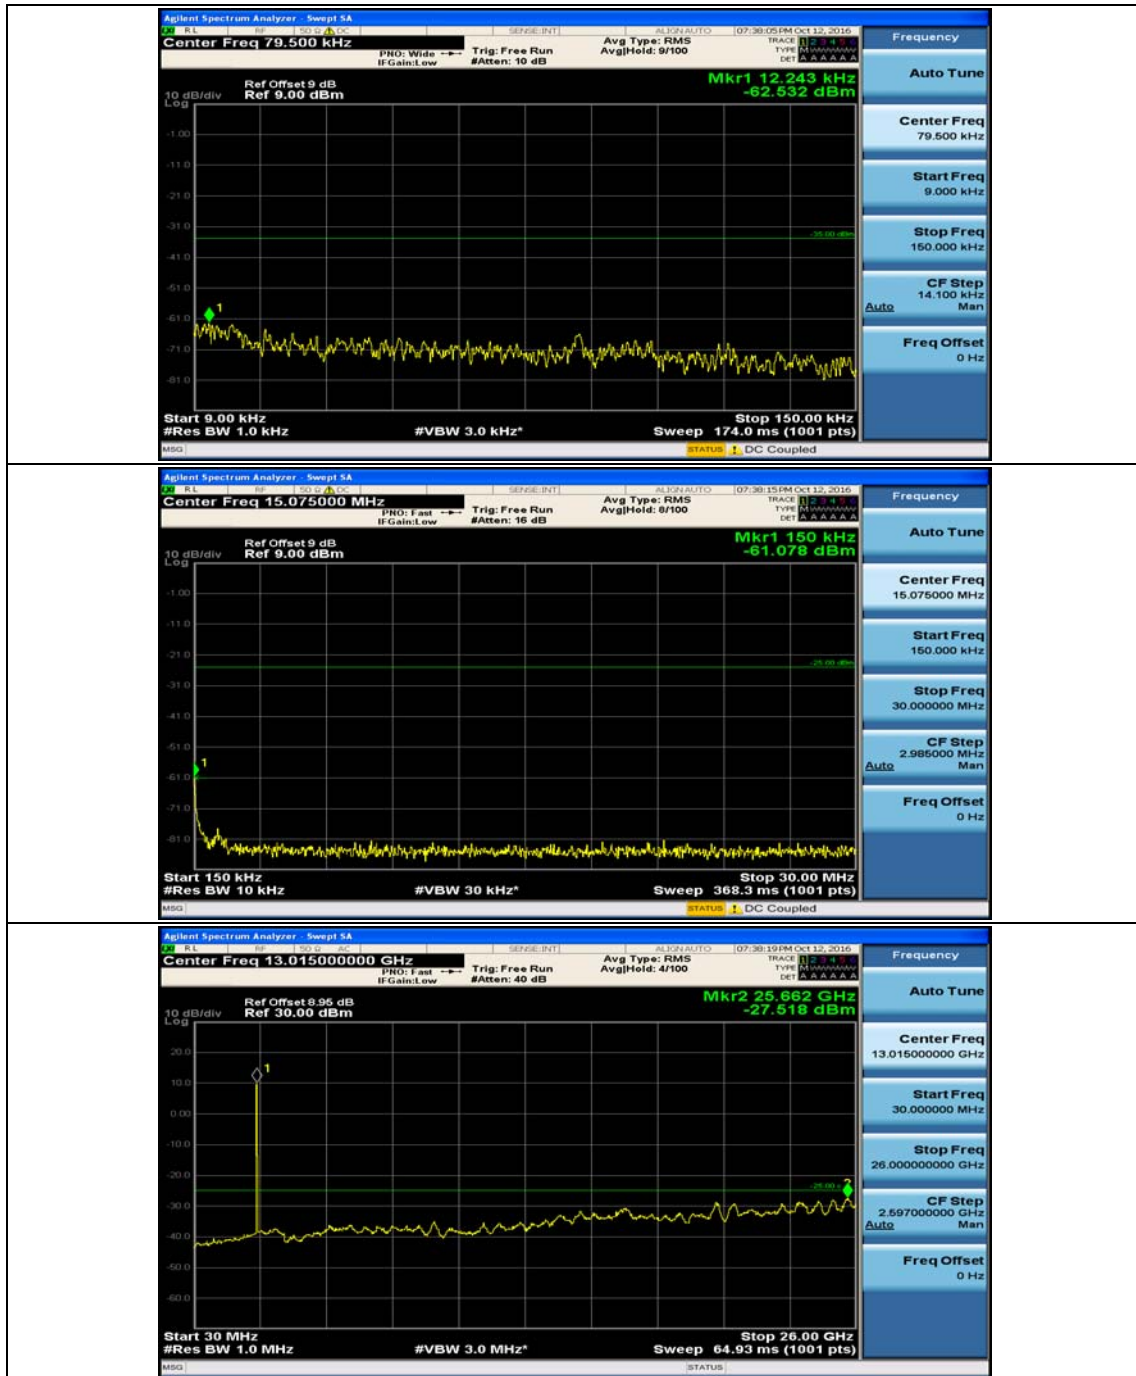

Test Graphs

Channel Bandwidth: 5 MHz

(Channel Bandwidth: 5 MHz)_MCH_QPSK_1RB#0

(Channel Bandwidth: 5 MHz)_MCH_QPSK_1RB#12

(Channel Bandwidth: 5 MHz)_HCH_QPSK_1RB#0

(Channel Bandwidth: 5 MHz)_LCH_16QAM_1RB#0

(Channel Bandwidth: 5 MHz)_MCH_16QAM_1RB#0

(Channel Bandwidth: 5 MHz)_HCH_16QAM_1RB#0

Channel Bandwidth: 10 MHz

Channel Bandwidth: 10 MHz_MCH_QPSK_1RB#0

Channel Bandwidth: 10 MHz_HCH_QPSK_1RB#0

Channel Bandwidth: 10 MHz_LCH_16QAM_1RB#0