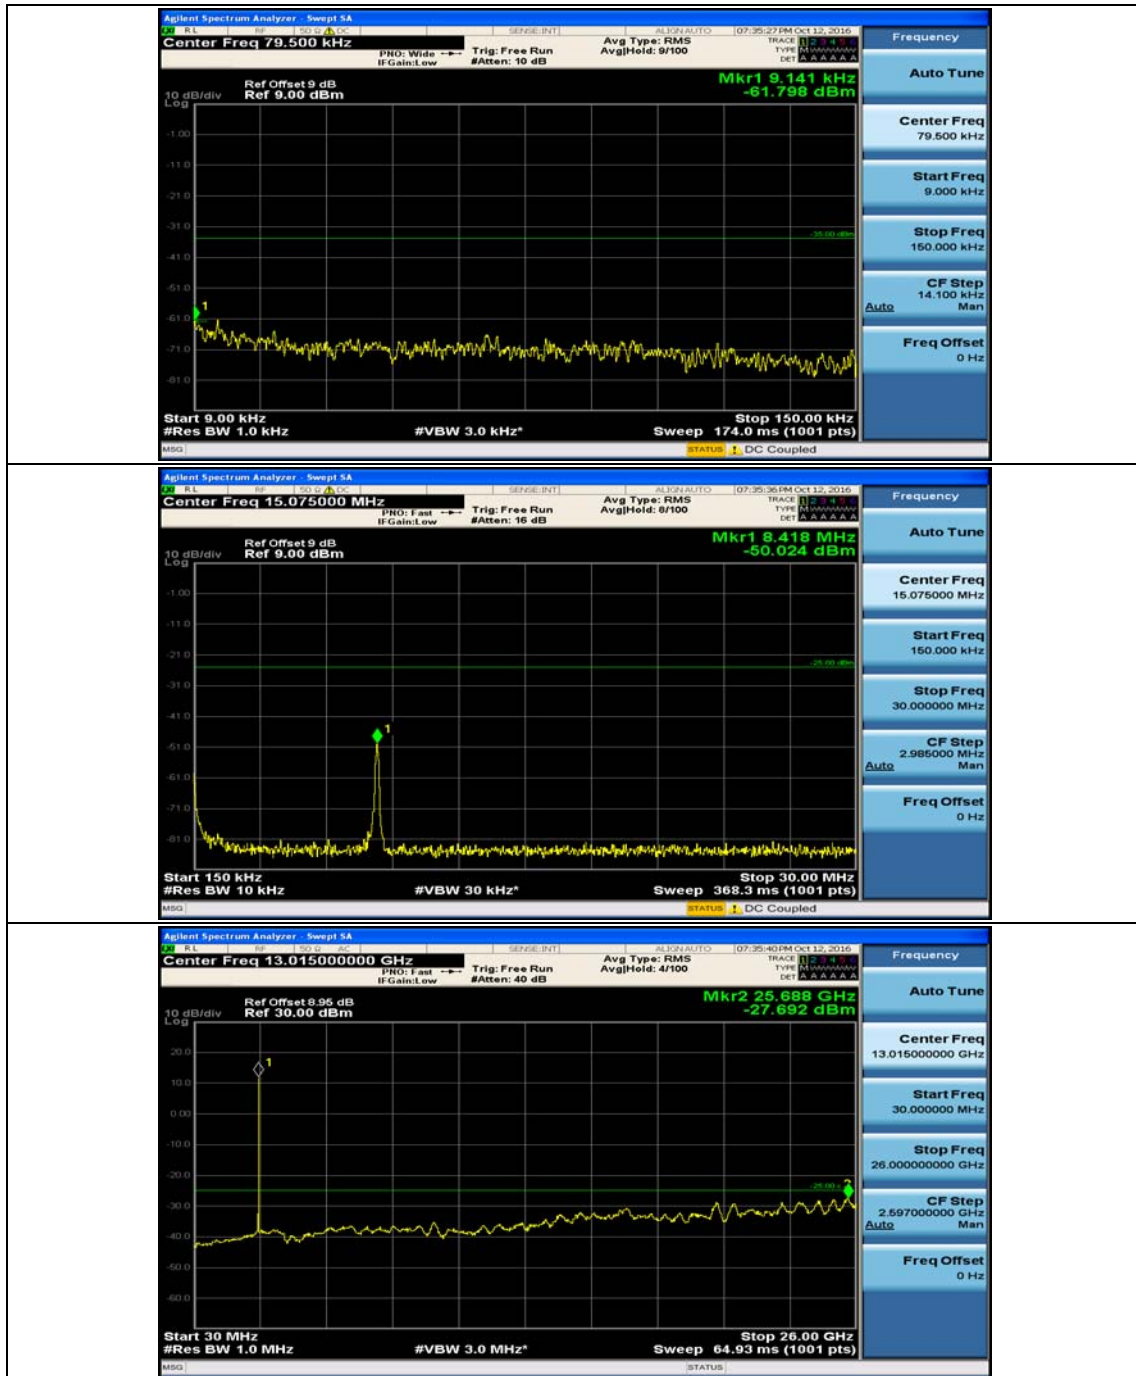

Test Graphs

Channel Bandwidth: 5 MHz

(Channel Bandwidth: 5 MHz)_MCH_QPSK_1RB#0

(Channel Bandwidth: 5 MHz)_MCH_QPSK_1RB#12

(Channel Bandwidth: 5 MHz)_HCH_QPSK_1RB#0

(Channel Bandwidth: 5 MHz)_LCH_16QAM_1RB#0