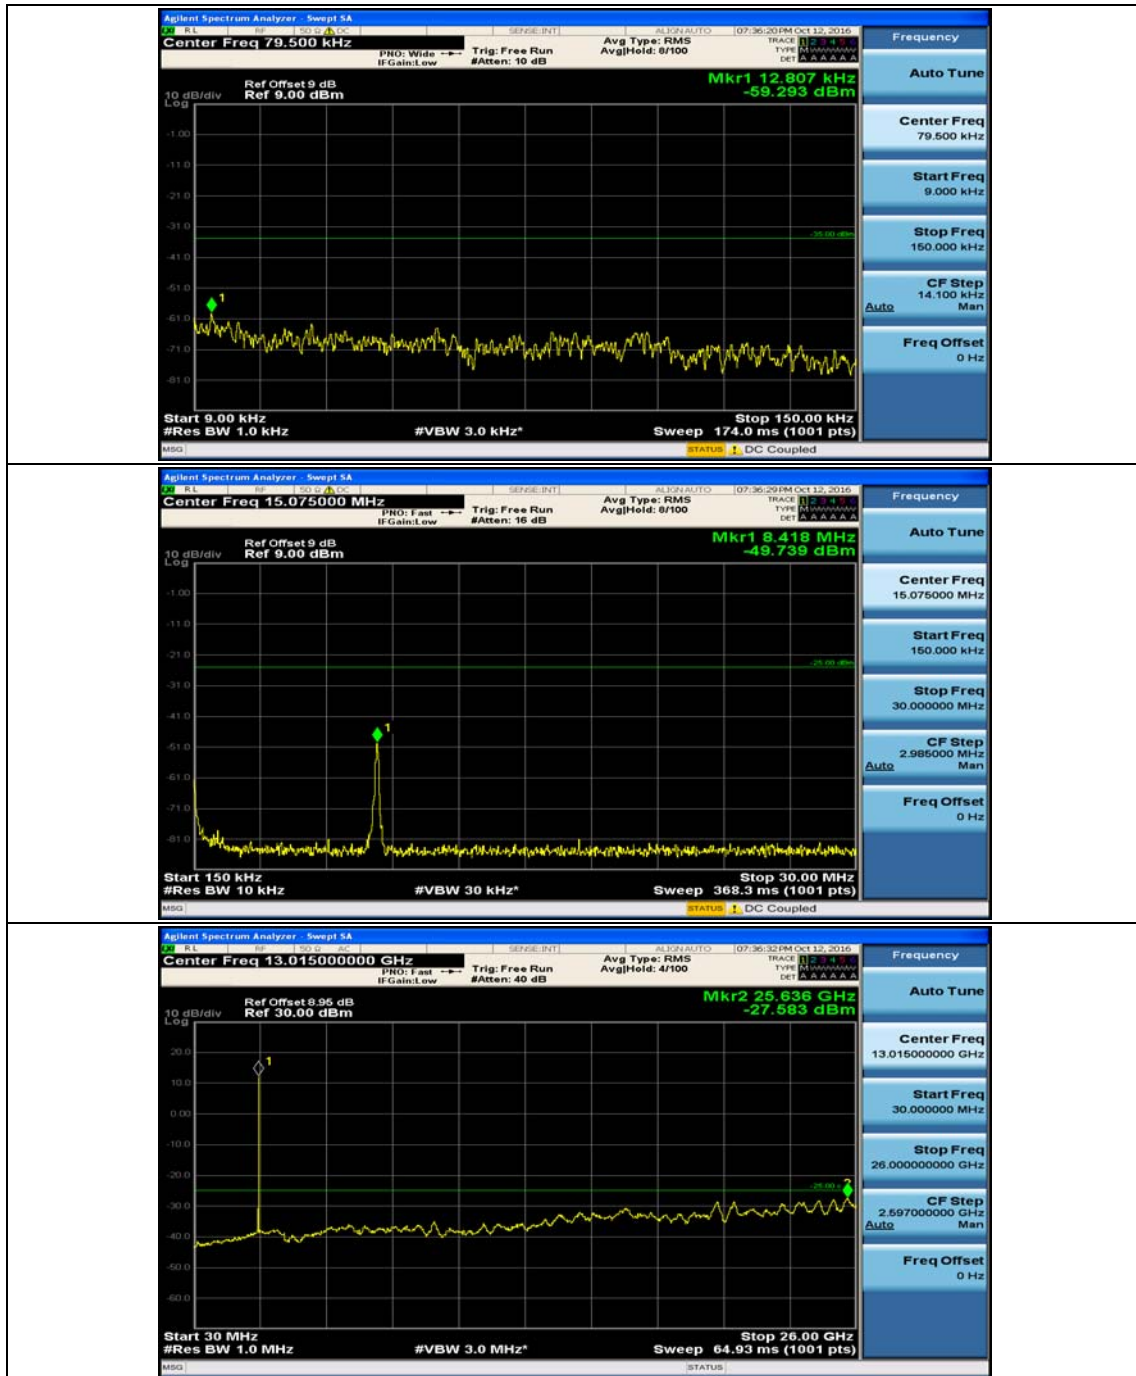

Test Graphs

Channel Bandwidth: 5 MHz

(Channel Bandwidth: 5 MHz)_MCH_QPSK_1RB#0

(Channel Bandwidth: 5 MHz)_MCH_QPSK_1RB#12

(Channel Bandwidth: 5 MHz)_HCH_QPSK_1RB#0

(Channel Bandwidth: 5 MHz)_LCH_16QAM_1RB#0

(Channel Bandwidth: 5 MHz)_MCH_16QAM_1RB#0

(Channel Bandwidth: 5 MHz)_HCH_16QAM_1RB#0

Channel Bandwidth: 10 MHz

Channel Bandwidth: 10 MHz_MCH_QPSK_1RB#0

Channel Bandwidth: 10 MHz_HCH_QPSK_1RB#0

Channel Bandwidth: 10 MHz_LCH_16QAM_1RB#0