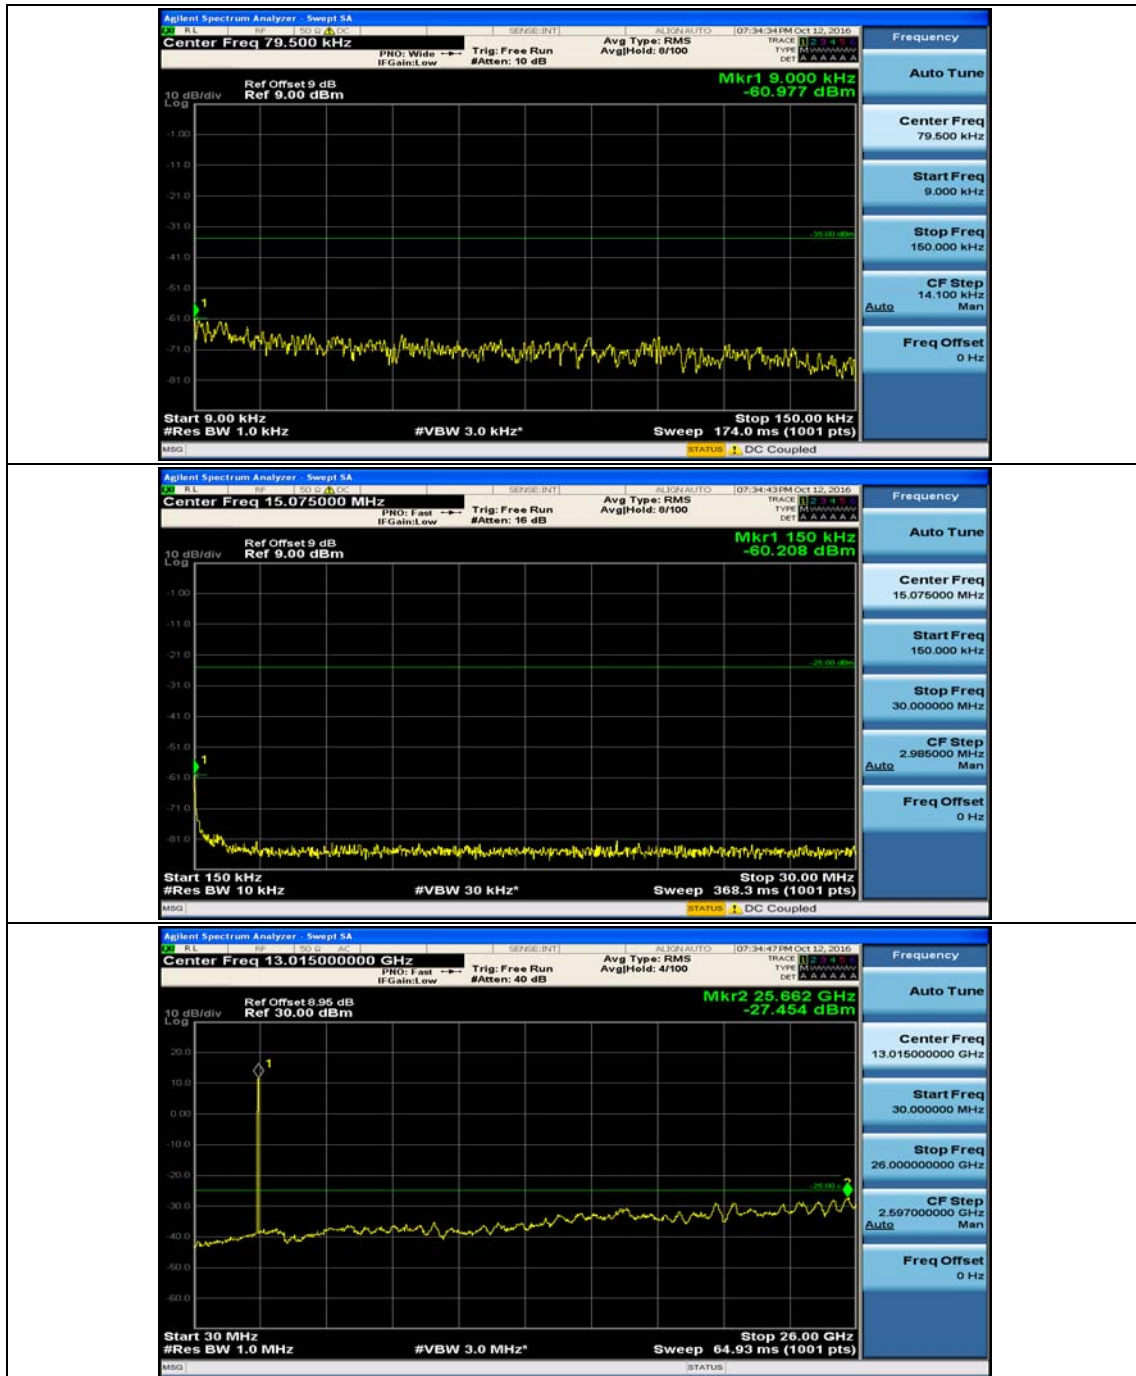

(Channel Bandwidth: 5 MHz)_HCH_16QAM_1RB#0