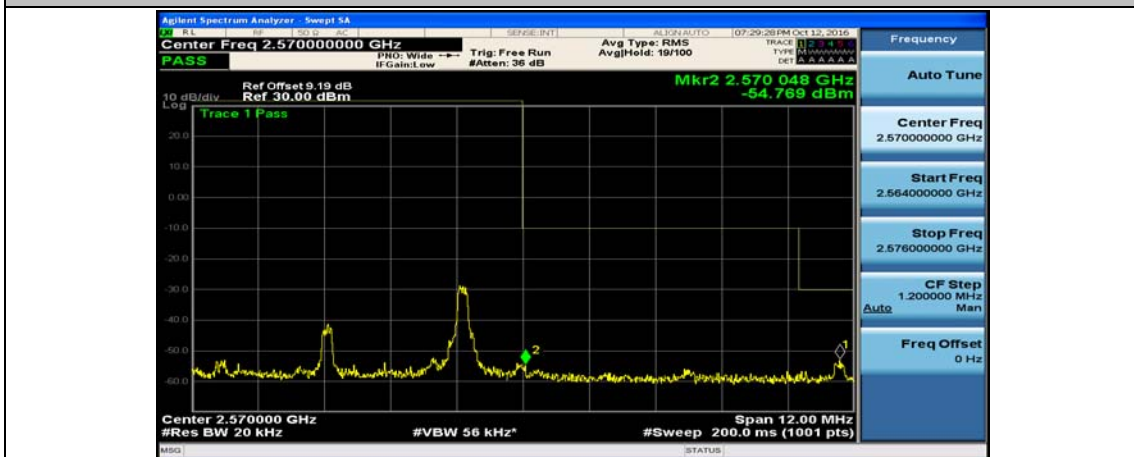

Channel Bandwidth: 20 MHz

(Channel Bandwidth:20 MHz)_LCH_QPSK_50RB#25

(Channel Bandwidth:20 MHz)_LCH_QPSK_50RB#50

(Channel Bandwidth:20 MHz)_LCH_QPSK_100RB#0

(Channel Bandwidth:20 MHz)_HCH_QPSK_1RB#0

(Channel Bandwidth:20 MHz)_HCH_QPSK_1RB#49

(Channel Bandwidth:20 MHz)_HCH_QPSK_1RB#99

(Channel Bandwidth:20 MHz)_HCH_QPSK_50RB#0

(Channel Bandwidth:20 MHz)_HCH_QPSK_50RB#25

(Channel Bandwidth:20 MHz)_HCH_QPSK_50RB#50

(Channel Bandwidth:20 MHz)_HCH_QPSK_100RB#0