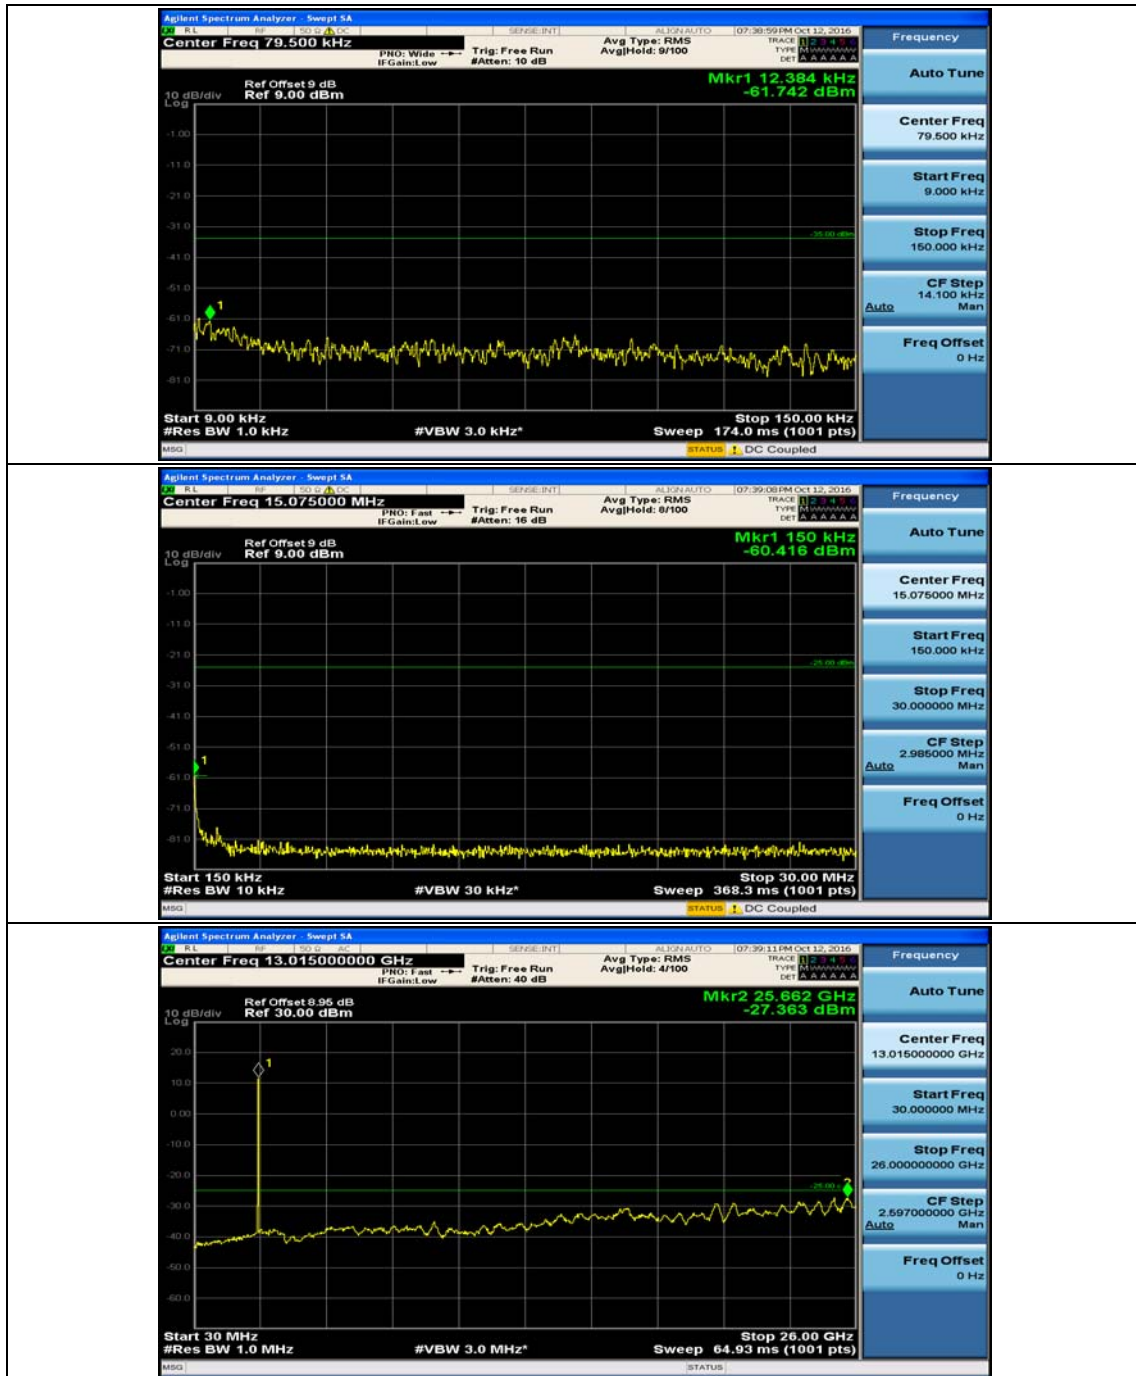

Test Graphs

Channel Bandwidth: 5 MHz

(Channel Bandwidth: 5 MHz)_MCH_QPSK_1RB#0

(Channel Bandwidth: 5 MHz)_MCH_QPSK_1RB#12

(Channel Bandwidth: 5 MHz)_HCH_QPSK_1RB#0

(Channel Bandwidth: 5 MHz)_LCH_16QAM_1RB#0

(Channel Bandwidth: 5 MHz)_MCH_16QAM_1RB#0

(Channel Bandwidth: 5 MHz)_HCH_16QAM_1RB#0

Channel Bandwidth: 10 MHz

Channel Bandwidth: 10 MHz_MCH_QPSK_1RB#0

Channel Bandwidth: 10 MHz_HCH_QPSK_1RB#0

Channel Bandwidth: 10 MHz_LCH_16QAM_1RB#0

Channel Bandwidth: 10 MHz_MCH_16QAM_1RB#0

Channel Bandwidth: 10 MHz_HCH_16QAM_1RB#0