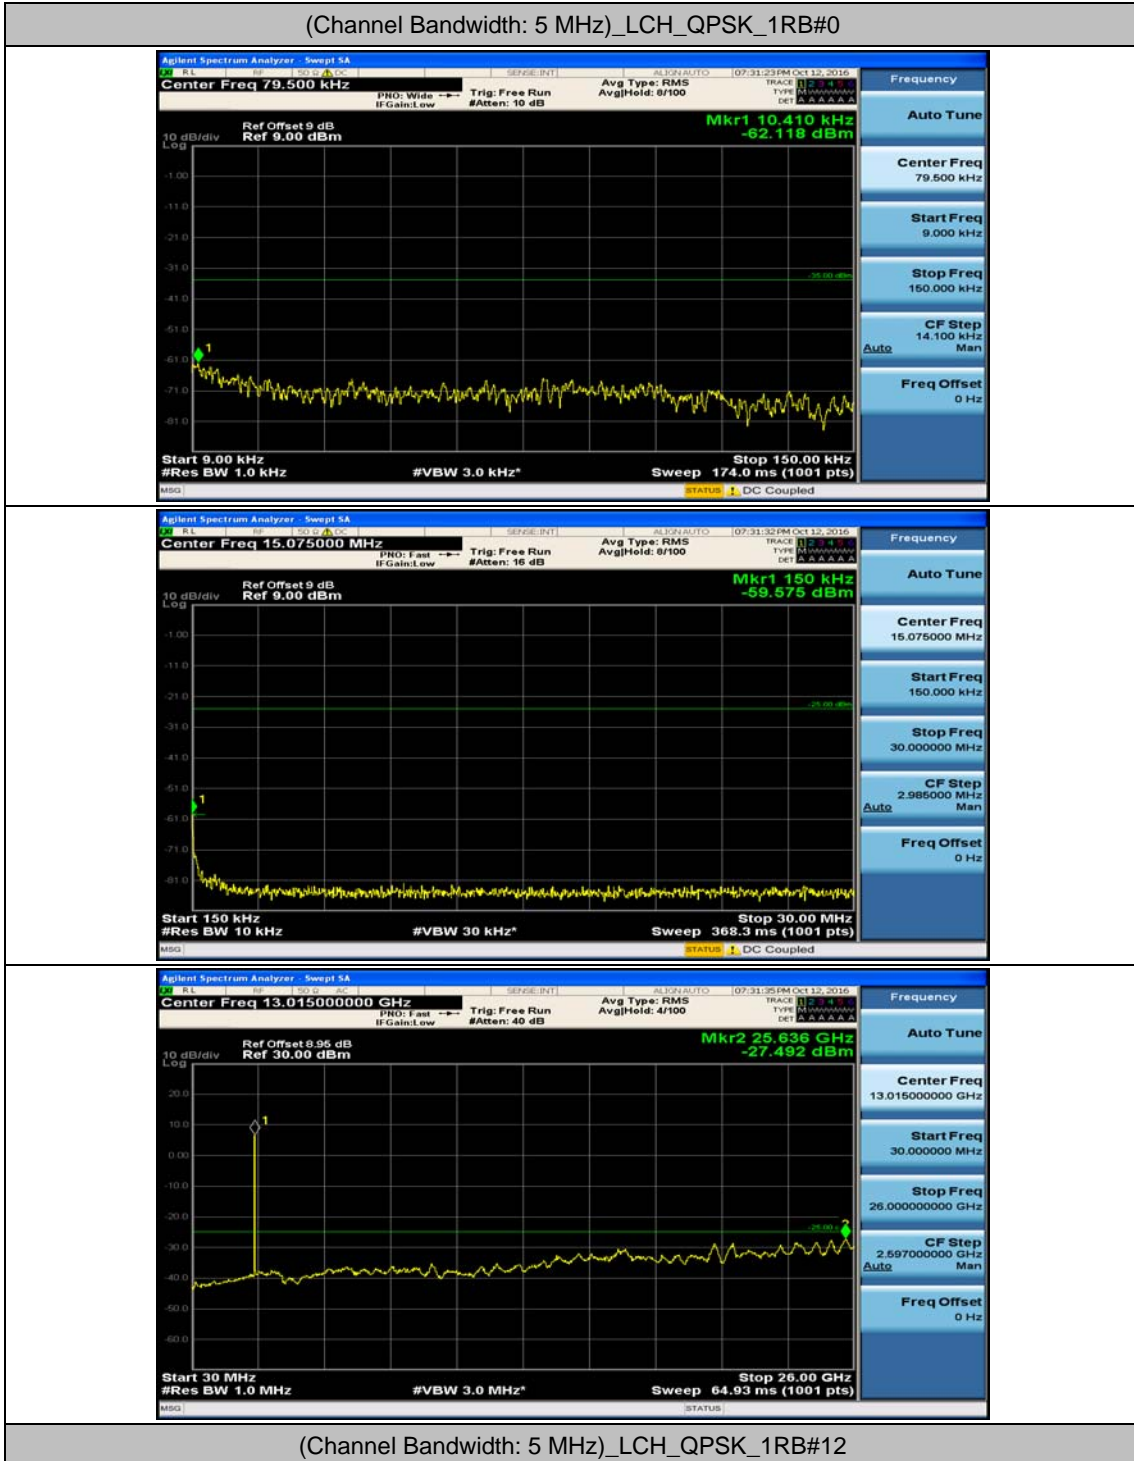

(Channel Bandwidth:20 MHz)_HCH_16QAM_50RB#0

(Channel Bandwidth:20 MHz)_HCH_16QAM_50RB#25

(Channel Bandwidth:20 MHz)_HCH_16QAM_50RB#50

(Channel Bandwidth:20 MHz)_HCH_16QAM_100RB#0

Appendix E: Conducted Spurious Emission

Test Graphs

Channel Bandwidth: 5 MHz

(Channel Bandwidth: 5 MHz)_MCH_QPSK_1RB#0

(Channel Bandwidth: 5 MHz)_MCH_QPSK_1RB#12

(Channel Bandwidth: 5 MHz)_HCH_QPSK_1RB#0

(Channel Bandwidth: 5 MHz)_LCH_16QAM_1RB#0