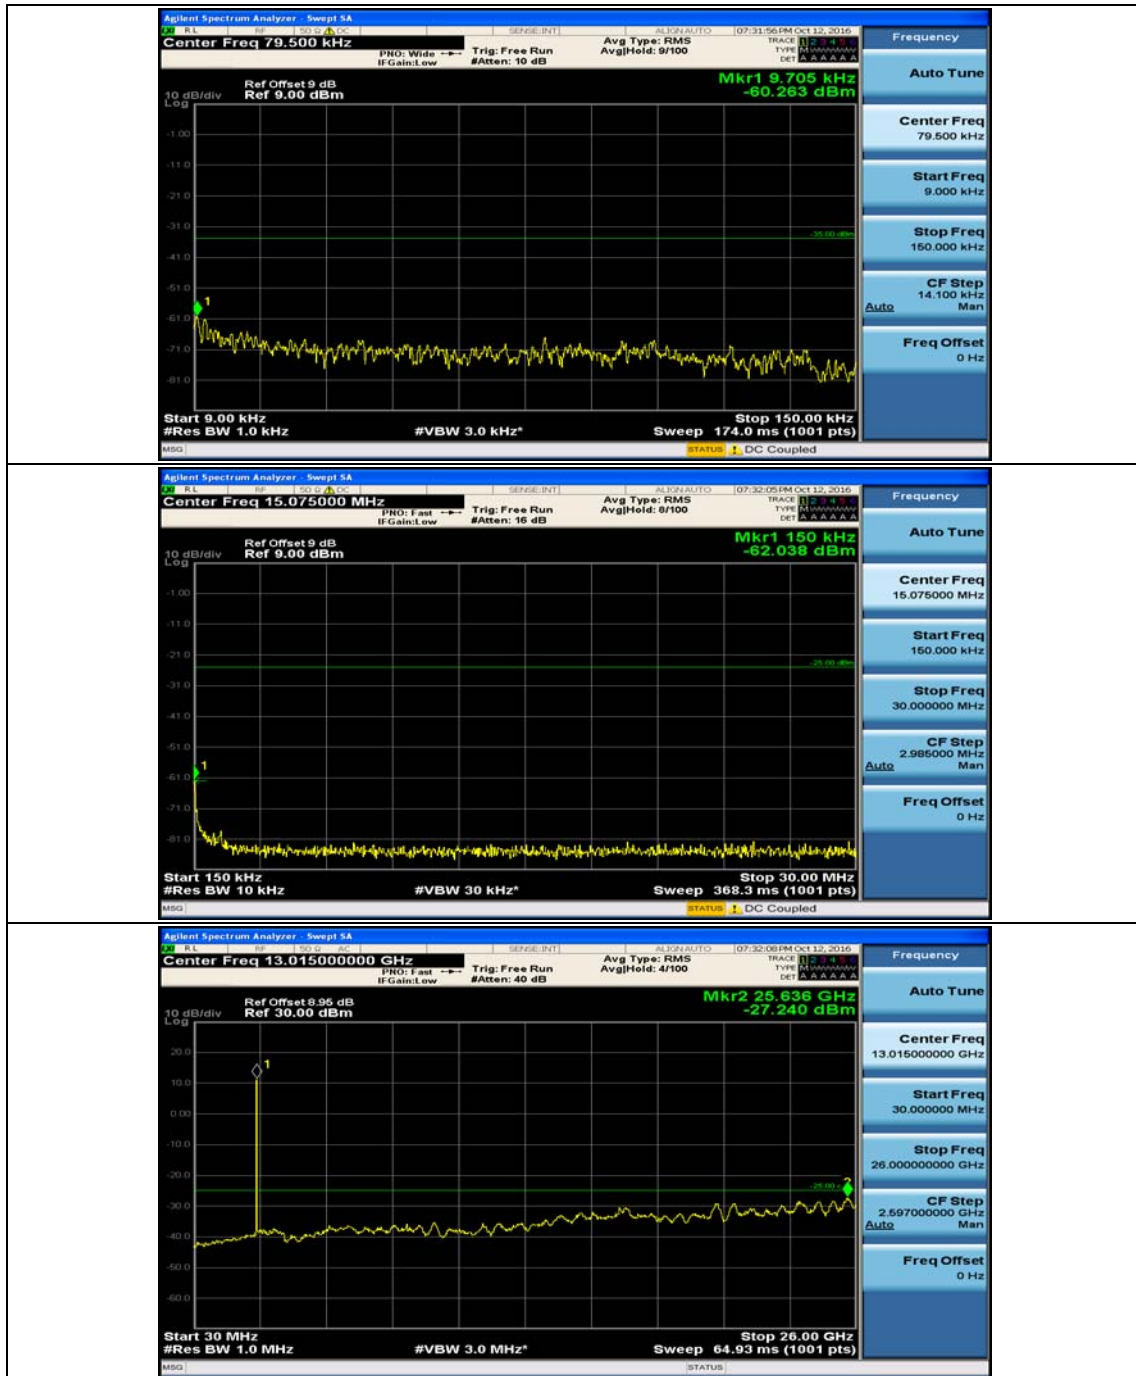

(Channel Bandwidth:20 MHz)_HCH_16QAM_50RB#0

(Channel Bandwidth:20 MHz)_HCH_16QAM_50RB#25

(Channel Bandwidth:20 MHz)_HCH_16QAM_50RB#50

(Channel Bandwidth:20 MHz)_HCH_16QAM_100RB#0

Appendix E: Conducted Spurious Emission

Test Graphs

Channel Bandwidth: 5 MHz

(Channel Bandwidth: 5 MHz)_MCH_QPSK_1RB#0

(Channel Bandwidth: 5 MHz)_MCH_QPSK_1RB#12

(Channel Bandwidth: 5 MHz)_HCH_QPSK_1RB#0

(Channel Bandwidth: 5 MHz)_LCH_16QAM_1RB#0