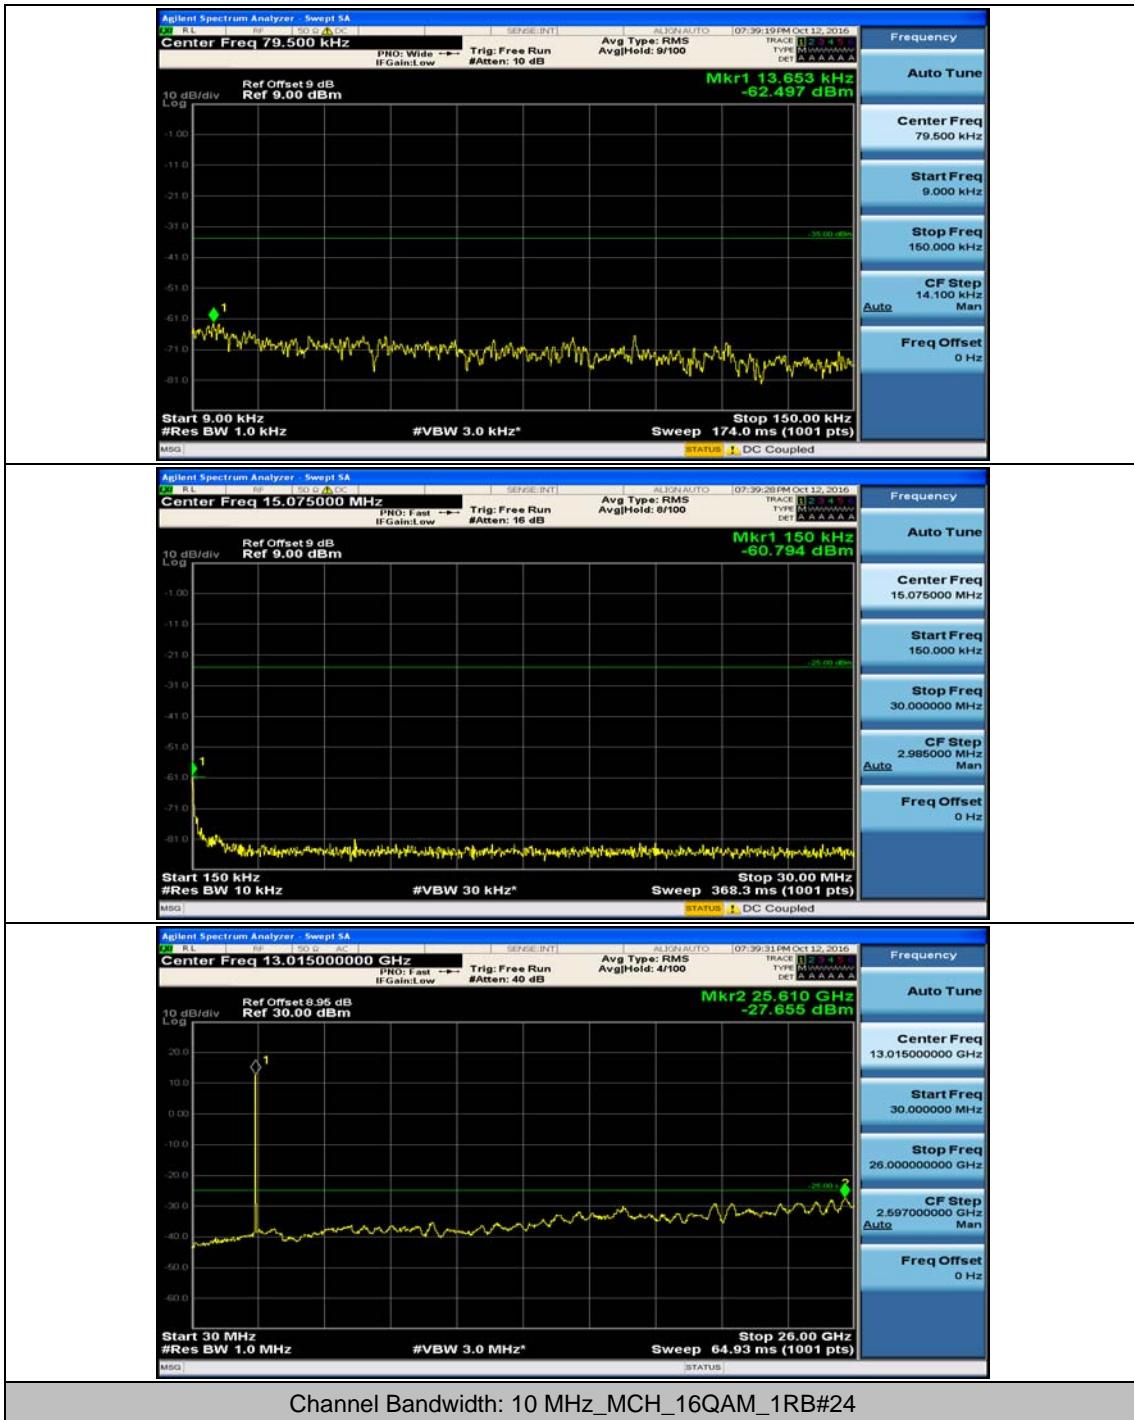

Test Graphs

Channel Bandwidth: 5 MHz

(Channel Bandwidth: 5 MHz)_MCH_QPSK_1RB#0

(Channel Bandwidth: 5 MHz)_MCH_QPSK_1RB#12

(Channel Bandwidth: 5 MHz)_HCH_QPSK_1RB#0

(Channel Bandwidth: 5 MHz)_LCH_16QAM_1RB#0

(Channel Bandwidth: 5 MHz)_MCH_16QAM_1RB#0

(Channel Bandwidth: 5 MHz)_HCH_16QAM_1RB#0

Channel Bandwidth: 10 MHz

Channel Bandwidth: 10 MHz_MCH_QPSK_1RB#0

Channel Bandwidth: 10 MHz_HCH_QPSK_1RB#0

Channel Bandwidth: 10 MHz_LCH_16QAM_1RB#0

Channel Bandwidth: 10 MHz_MCH_16QAM_1RB#0

Channel Bandwidth: 10 MHz_HCH_16QAM_1RB#0