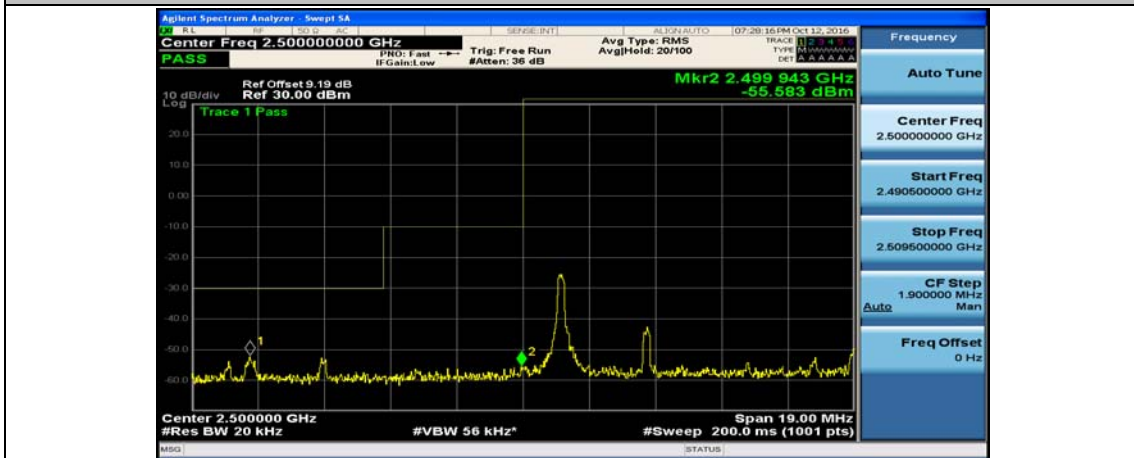

(Channel Bandwidth:20 MHz)_HCH_QPSK_1RB#99

(Channel Bandwidth:20 MHz)_HCH_QPSK_50RB#0

(Channel Bandwidth:20 MHz)_HCH_QPSK_50RB#25

(Channel Bandwidth:20 MHz)_HCH_QPSK_50RB#50

(Channel Bandwidth:20 MHz)_HCH_QPSK_100RB#0

(Channel Bandwidth:20 MHz)_LCH_16QAM_1RB#0

(Channel Bandwidth:20 MHz)_LCH_16QAM_1RB#49

(Channel Bandwidth:20 MHz)_LCH_16QAM_1RB#99

(Channel Bandwidth:20 MHz)_LCH_16QAM_50RB#0

(Channel Bandwidth:20 MHz)_LCH_16QAM_50RB#25