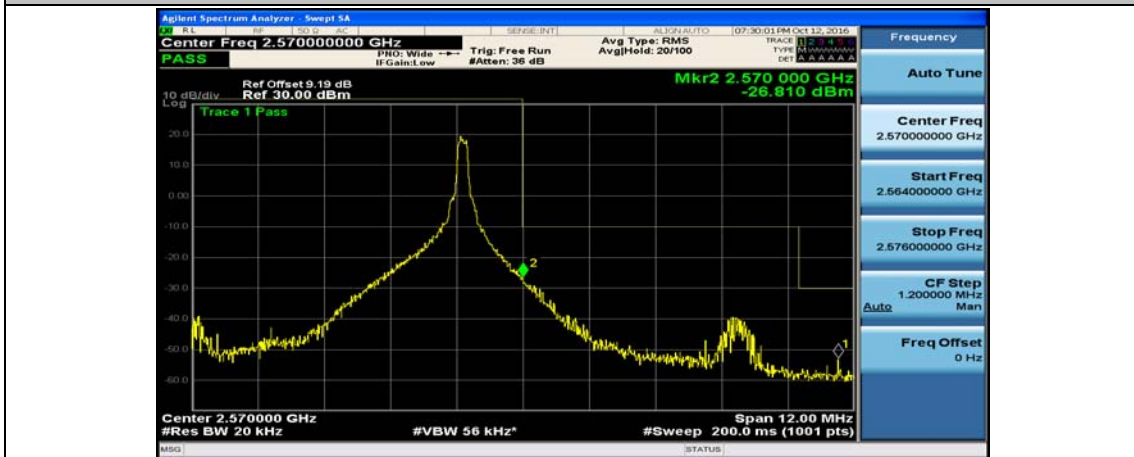

(Channel Bandwidth:20 MHz)_LCH_16QAM_50RB#0

(Channel Bandwidth:20 MHz)_LCH_16QAM_100RB#0

(Channel Bandwidth:20 MHz)_HCH_16QAM_1RB#0

(Channel Bandwidth:20 MHz)_HCH_16QAM_1RB#49

(Channel Bandwidth:20 MHz)_HCH_16QAM_1RB#99

(Channel Bandwidth:20 MHz)_HCH_16QAM_50RB#0

(Channel Bandwidth:20 MHz)_HCH_16QAM_50RB#25

(Channel Bandwidth:20 MHz)_HCH_16QAM_50RB#50

(Channel Bandwidth:20 MHz)_HCH_16QAM_100RB#0

Appendix E: Conducted Spurious Emission