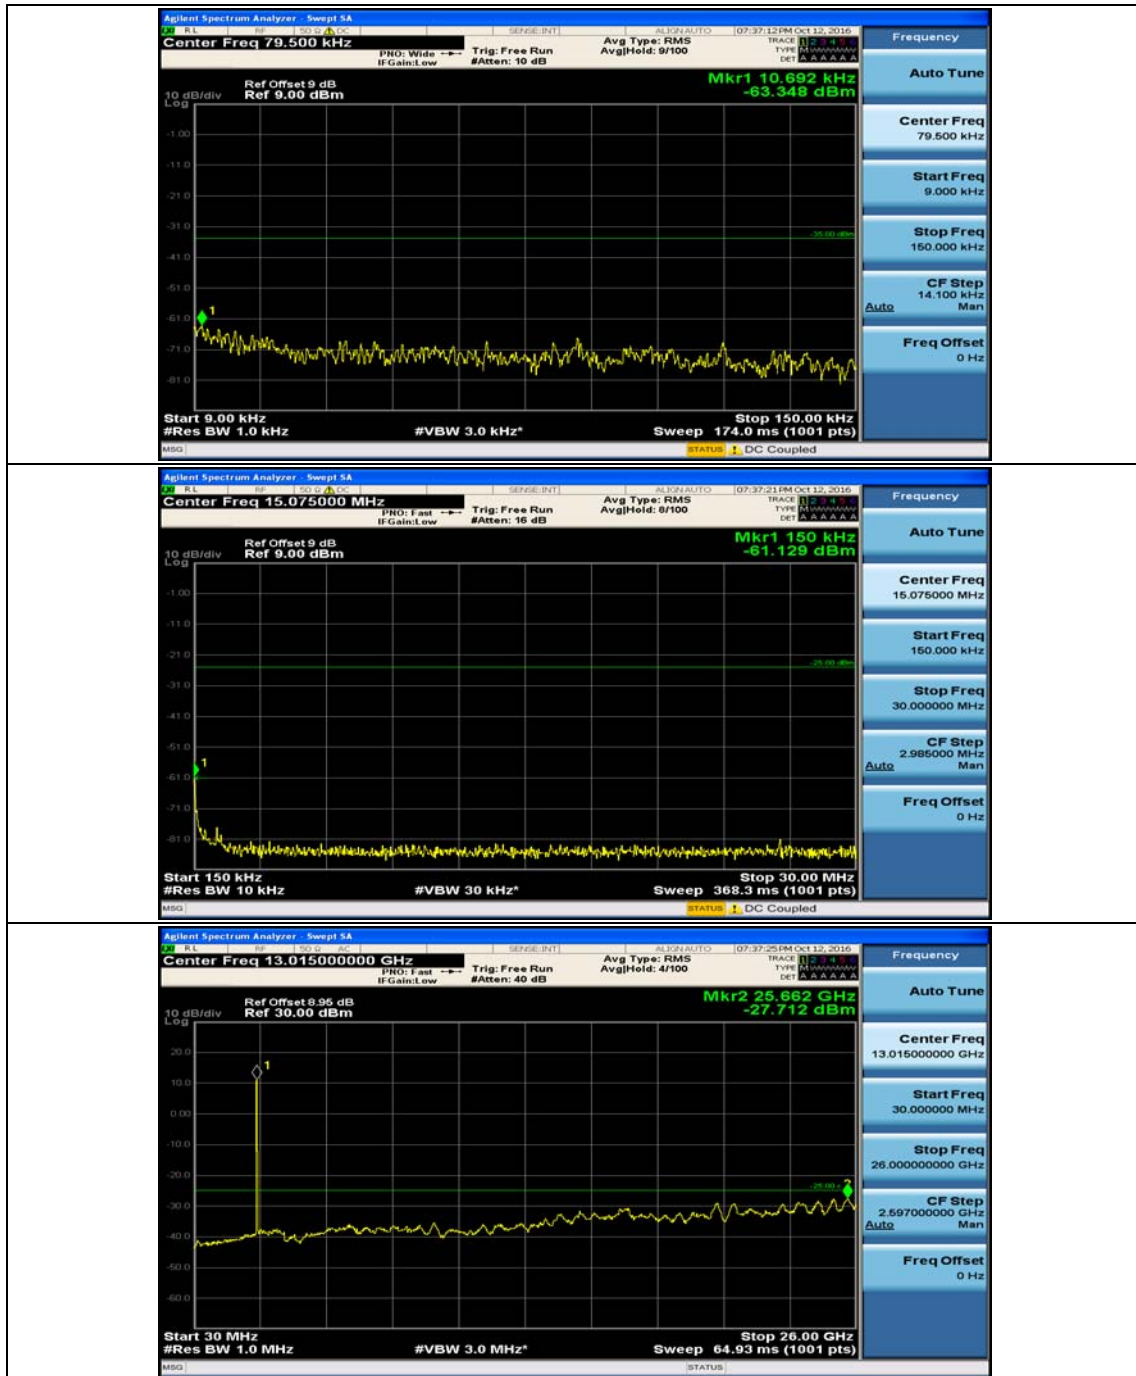

Test Graphs

Channel Bandwidth: 5 MHz

(Channel Bandwidth: 5 MHz)_MCH_QPSK_1RB#0

(Channel Bandwidth: 5 MHz)_MCH_QPSK_1RB#12

(Channel Bandwidth: 5 MHz)_HCH_QPSK_1RB#0

(Channel Bandwidth: 5 MHz)_LCH_16QAM_1RB#0

(Channel Bandwidth: 5 MHz)_MCH_16QAM_1RB#0

(Channel Bandwidth: 5 MHz)_HCH_16QAM_1RB#0

Channel Bandwidth: 10 MHz

Channel Bandwidth: 10 MHz_MCH_QPSK_1RB#0

Channel Bandwidth: 10 MHz_HCH_QPSK_1RB#0

Channel Bandwidth: 10 MHz_LCH_16QAM_1RB#0

Channel Bandwidth: 10 MHz_MCH_16QAM_1RB#0

Channel Bandwidth: 10 MHz_HCH_16QAM_1RB#0