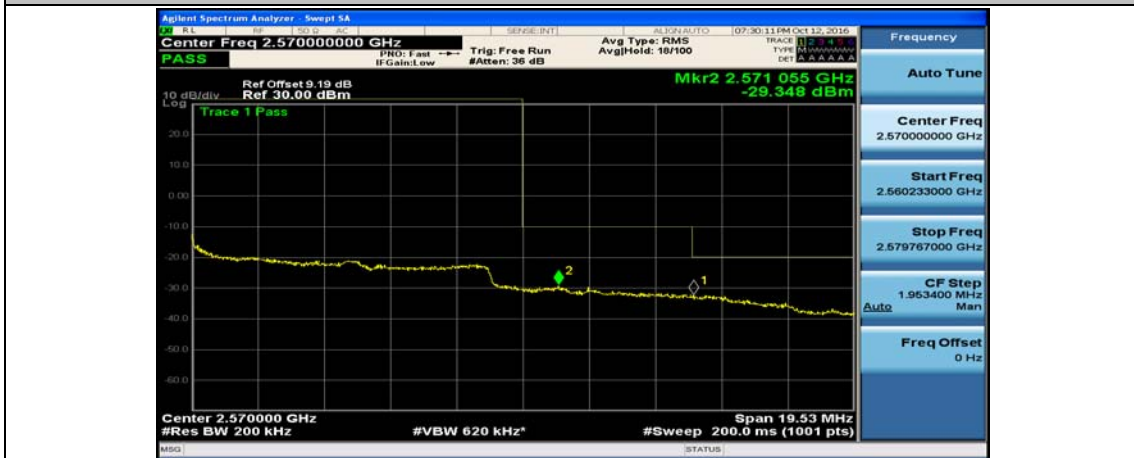

Channel Bandwidth: 20 MHz

(Channel Bandwidth:20 MHz)_LCH_QPSK_50RB#25

(Channel Bandwidth:20 MHz)_LCH_QPSK_50RB#50

(Channel Bandwidth:20 MHz)_LCH_QPSK_100RB#0

(Channel Bandwidth:20 MHz)_HCH_QPSK_1RB#0

(Channel Bandwidth:20 MHz)_HCH_QPSK_1RB#49

(Channel Bandwidth:20 MHz)_HCH_QPSK_1RB#99

(Channel Bandwidth:20 MHz)_HCH_QPSK_50RB#0

(Channel Bandwidth:20 MHz)_HCH_QPSK_50RB#25

(Channel Bandwidth:20 MHz)_HCH_QPSK_50RB#50

(Channel Bandwidth:20 MHz)_HCH_QPSK_100RB#0