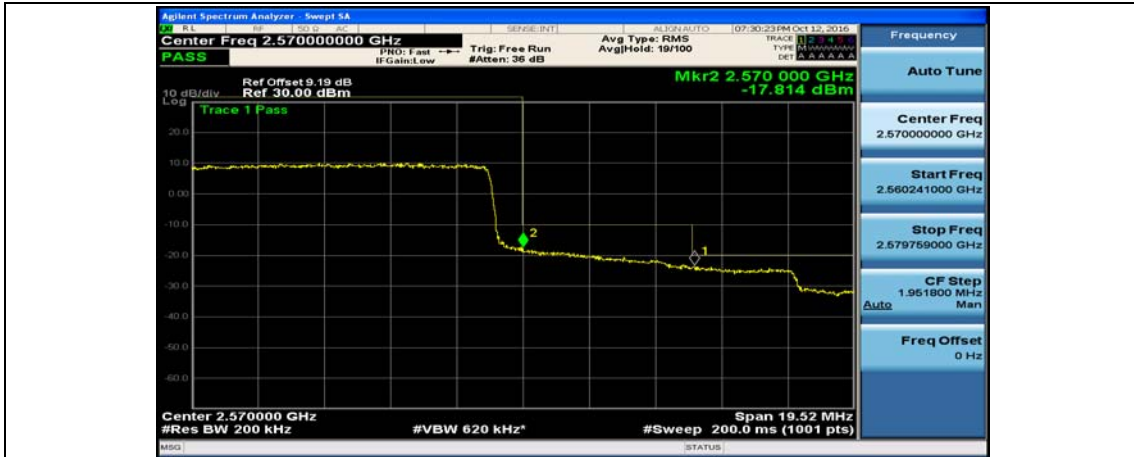

(Channel Bandwidth:20 MHz)_HCH_QPSK_1RB#99

(Channel Bandwidth:20 MHz)_HCH_QPSK_50RB#0

(Channel Bandwidth:20 MHz)_HCH_QPSK_50RB#25

(Channel Bandwidth:20 MHz)_HCH_QPSK_50RB#50

(Channel Bandwidth:20 MHz)_HCH_QPSK_100RB#0

(Channel Bandwidth:20 MHz)_LCH_16QAM_1RB#0

(Channel Bandwidth:20 MHz)_LCH_16QAM_1RB#49

(Channel Bandwidth:20 MHz)_LCH_16QAM_1RB#99

(Channel Bandwidth:20 MHz)_LCH_16QAM_50RB#0

(Channel Bandwidth:20 MHz)_LCH_16QAM_50RB#25