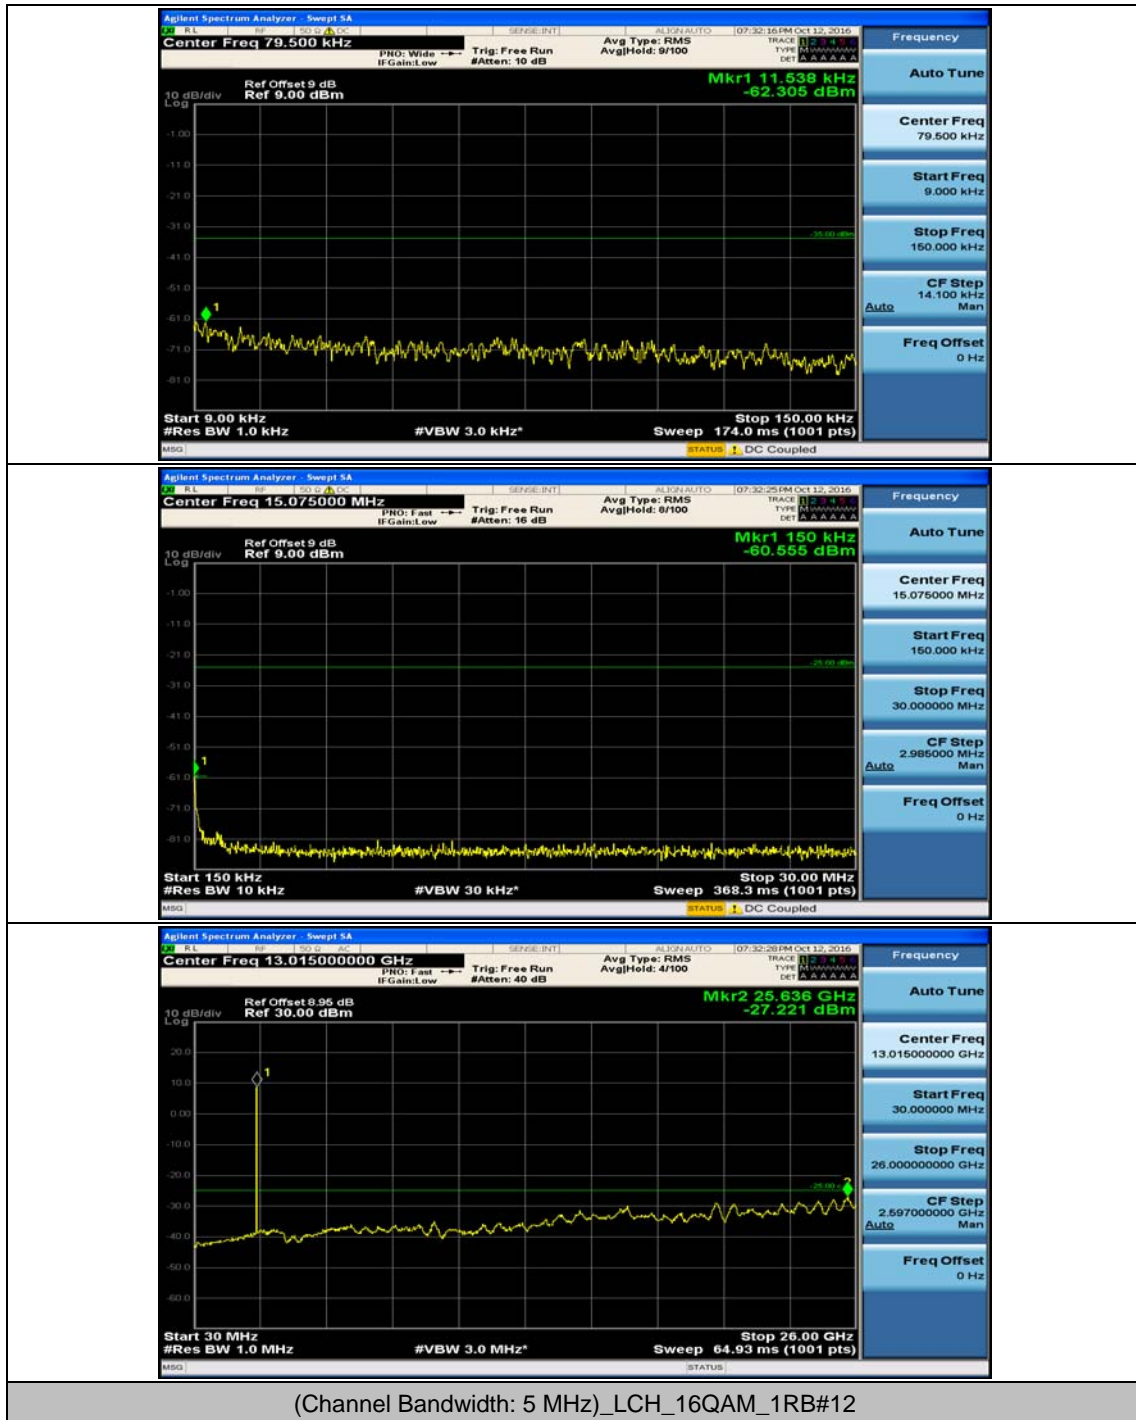

Test Graphs

Channel Bandwidth: 5 MHz

(Channel Bandwidth: 5 MHz)_MCH_QPSK_1RB#0

(Channel Bandwidth: 5 MHz)_MCH_QPSK_1RB#12

(Channel Bandwidth: 5 MHz)_HCH_QPSK_1RB#0

(Channel Bandwidth: 5 MHz)_LCH_16QAM_1RB#0