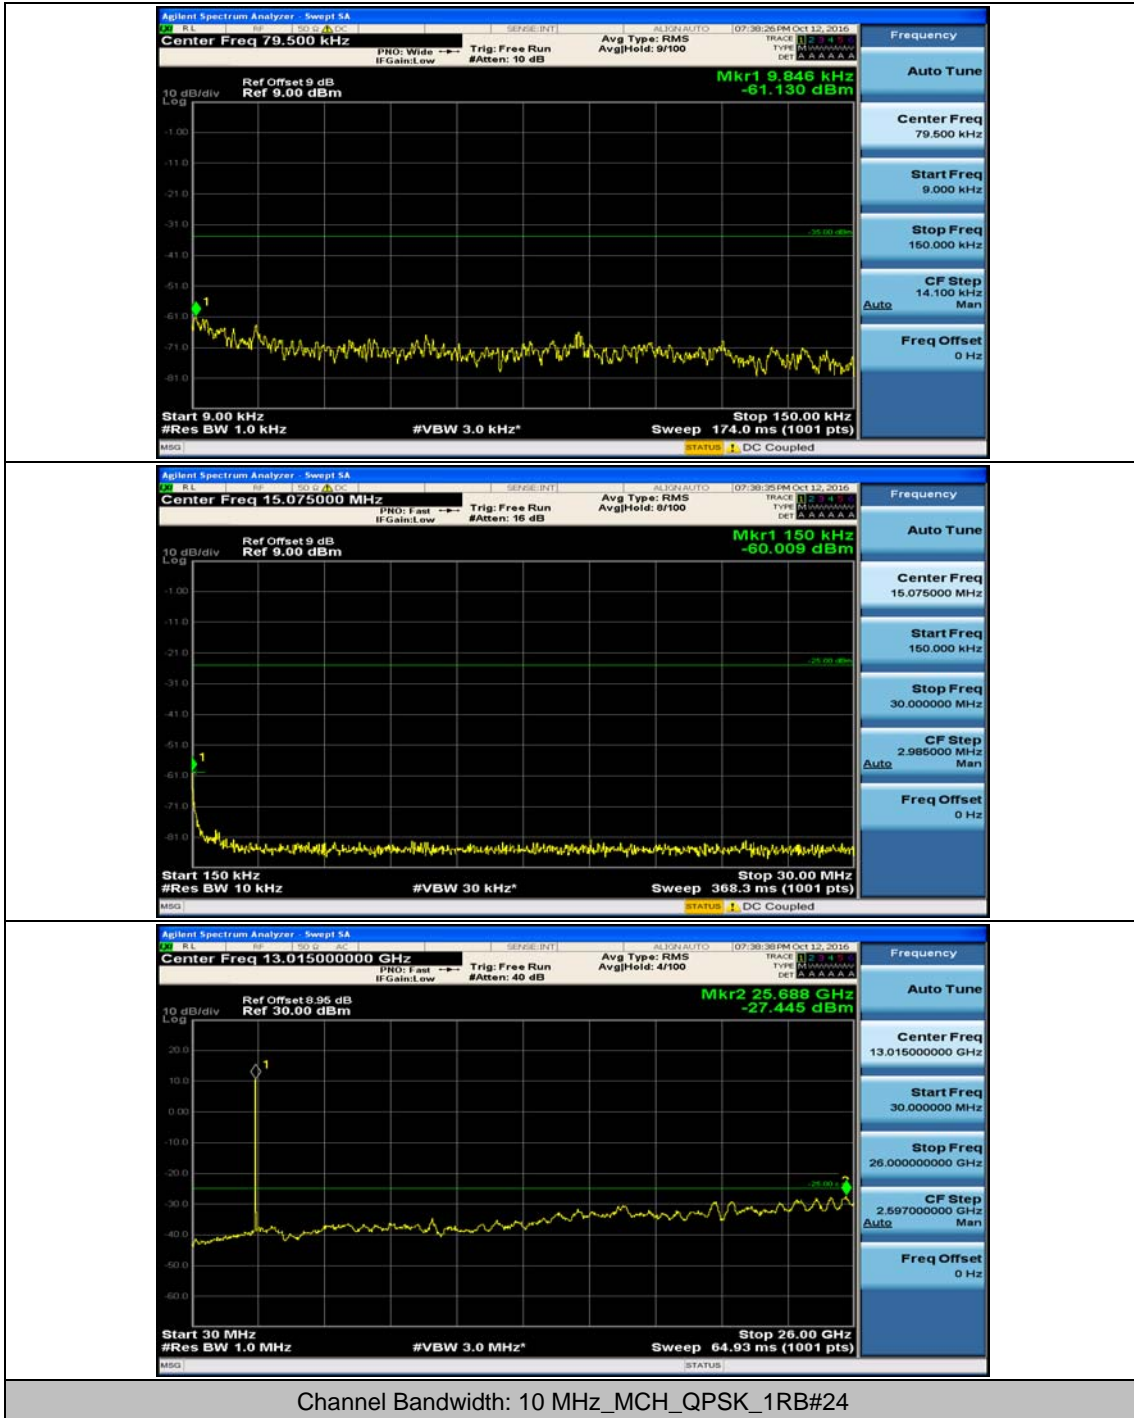

Test Graphs

Channel Bandwidth: 5 MHz

(Channel Bandwidth: 5 MHz)_MCH_QPSK_1RB#0

(Channel Bandwidth: 5 MHz)_MCH_QPSK_1RB#12

(Channel Bandwidth: 5 MHz)_HCH_QPSK_1RB#0

(Channel Bandwidth: 5 MHz)_LCH_16QAM_1RB#0

(Channel Bandwidth: 5 MHz)_MCH_16QAM_1RB#0

(Channel Bandwidth: 5 MHz)_HCH_16QAM_1RB#0

Channel Bandwidth: 10 MHz

Channel Bandwidth: 10 MHz_MCH_QPSK_1RB#0

Channel Bandwidth: 10 MHz_HCH_QPSK_1RB#0

Channel Bandwidth: 10 MHz_LCH_16QAM_1RB#0

Channel Bandwidth: 10 MHz_MCH_16QAM_1RB#0

Channel Bandwidth: 10 MHz_HCH_16QAM_1RB#0