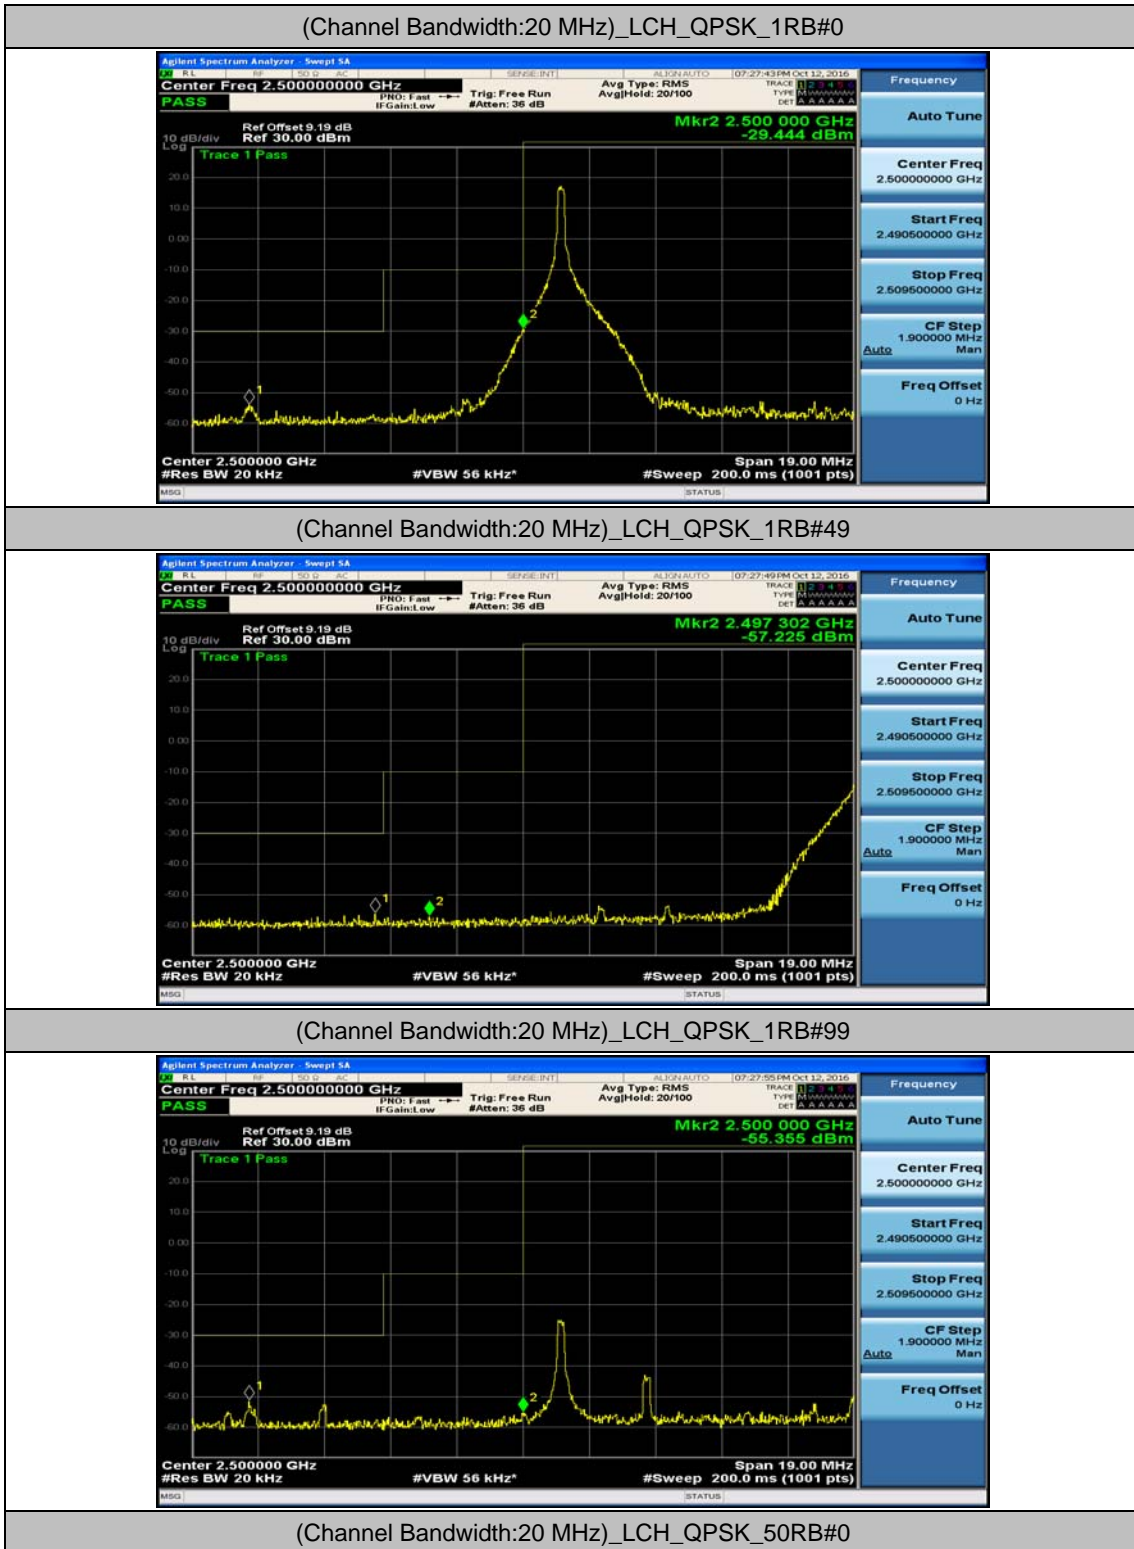

(Channel Bandwidth:15 MHz)_HCH_16QAM_1RB#74

(Channel Bandwidth:15 MHz)_HCH_16QAM_37RB#0

(Channel Bandwidth:15 MHz)_HCH_16QAM_37RB#18

(Channel Bandwidth:15 MHz)_HCH_16QAM_37RB#38

(Channel Bandwidth:15 MHz)_HCH_16QAM_75RB#0

Channel Bandwidth: 20 MHz

(Channel Bandwidth:20 MHz)_LCH_QPSK_50RB#25

(Channel Bandwidth:20 MHz)_LCH_QPSK_50RB#50

(Channel Bandwidth:20 MHz)_LCH_QPSK_100RB#0

(Channel Bandwidth:20 MHz)_HCH_QPSK_1RB#0

(Channel Bandwidth:20 MHz)_HCH_QPSK_1RB#49

(Channel Bandwidth:20 MHz)_HCH_QPSK_1RB#99

(Channel Bandwidth:20 MHz)_HCH_QPSK_50RB#0

(Channel Bandwidth:20 MHz)_HCH_QPSK_50RB#25

(Channel Bandwidth:20 MHz)_HCH_QPSK_50RB#50

(Channel Bandwidth:20 MHz)_HCH_QPSK_100RB#0