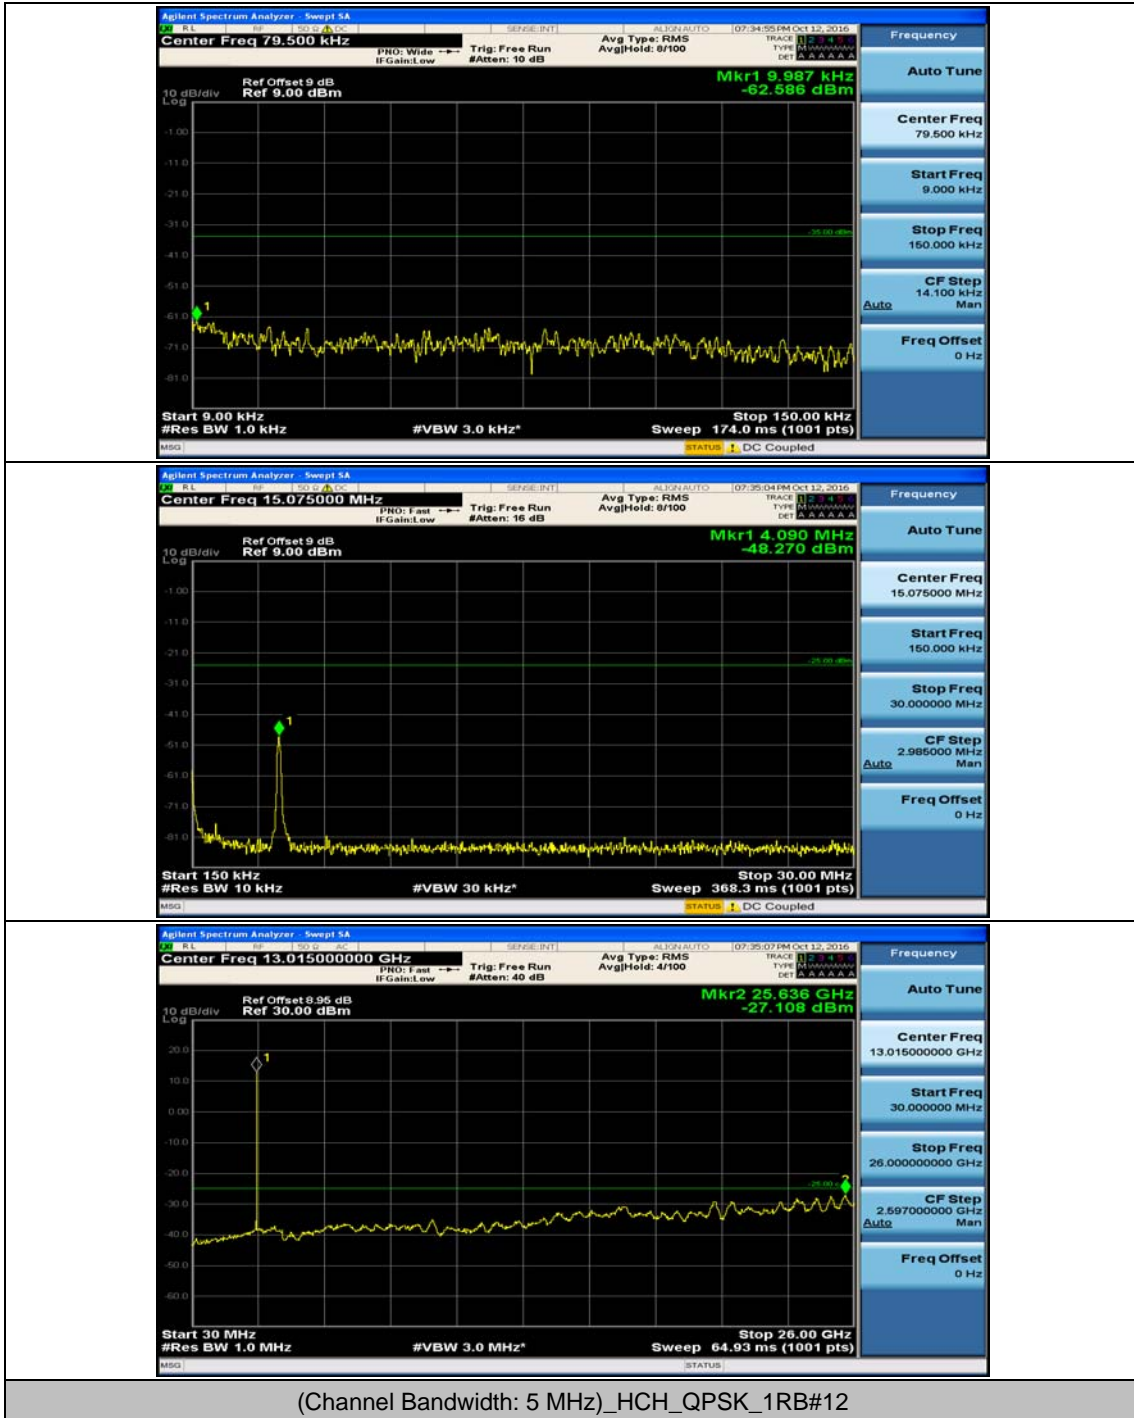

Test Graphs

Channel Bandwidth: 5 MHz

(Channel Bandwidth: 5 MHz)_MCH_QPSK_1RB#0

(Channel Bandwidth: 5 MHz)_MCH_QPSK_1RB#12

(Channel Bandwidth: 5 MHz)_HCH_QPSK_1RB#0

(Channel Bandwidth: 5 MHz)_LCH_16QAM_1RB#0