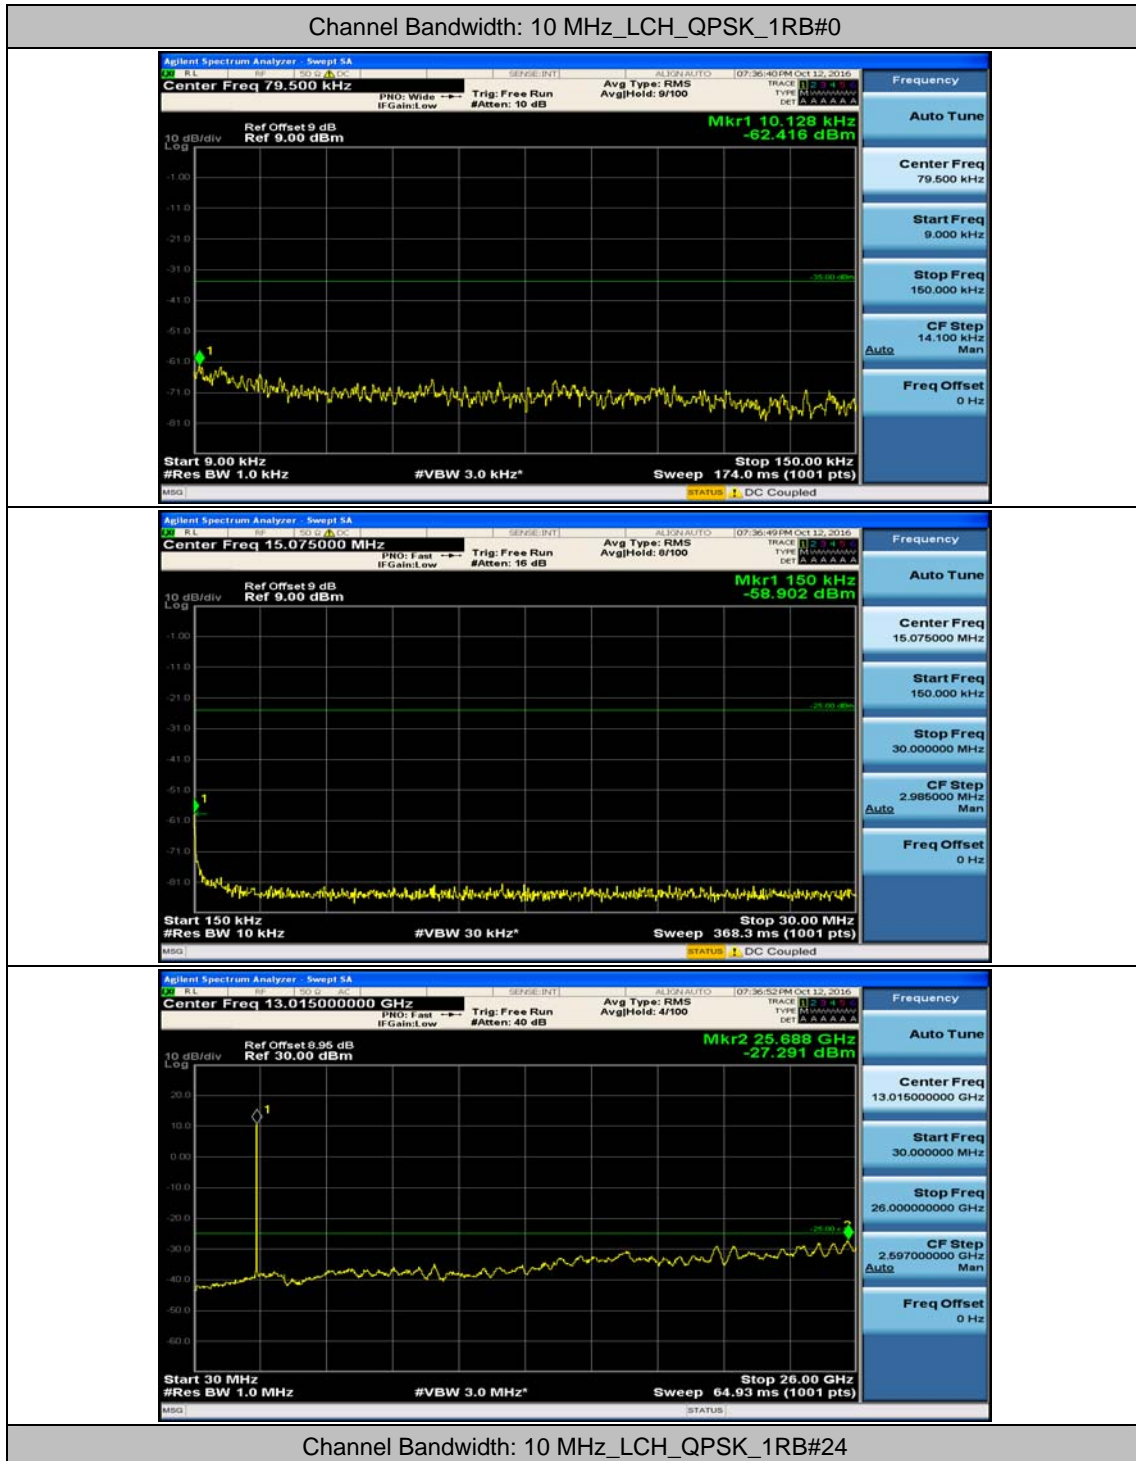

Test Graphs

Channel Bandwidth: 5 MHz

(Channel Bandwidth: 5 MHz)_MCH_QPSK_1RB#0

(Channel Bandwidth: 5 MHz)_MCH_QPSK_1RB#12

(Channel Bandwidth: 5 MHz)_HCH_QPSK_1RB#0

(Channel Bandwidth: 5 MHz)_LCH_16QAM_1RB#0

(Channel Bandwidth: 5 MHz)_MCH_16QAM_1RB#0

(Channel Bandwidth: 5 MHz)_HCH_16QAM_1RB#0

Channel Bandwidth: 10 MHz

Channel Bandwidth: 10 MHz_MCH_QPSK_1RB#0

Channel Bandwidth: 10 MHz_HCH_QPSK_1RB#0

Channel Bandwidth: 10 MHz_LCH_16QAM_1RB#0