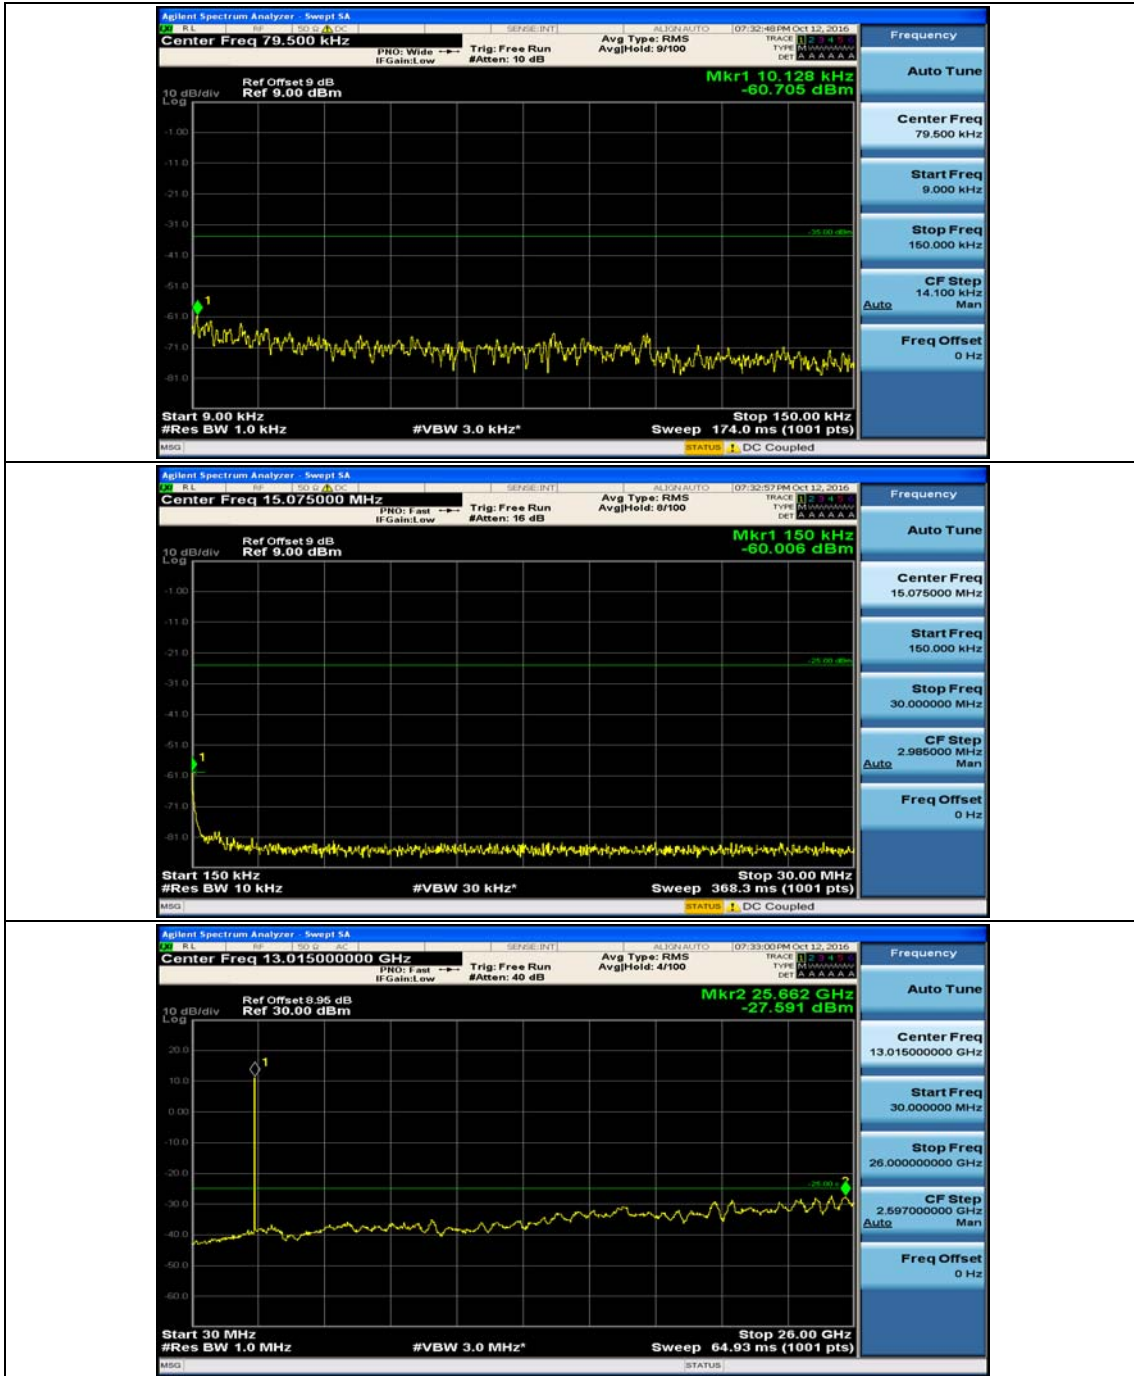

Test Graphs

Channel Bandwidth: 5 MHz

(Channel Bandwidth: 5 MHz)_MCH_QPSK_1RB#0

(Channel Bandwidth: 5 MHz)_MCH_QPSK_1RB#12

(Channel Bandwidth: 5 MHz)_HCH_QPSK_1RB#0

(Channel Bandwidth: 5 MHz)_LCH_16QAM_1RB#0