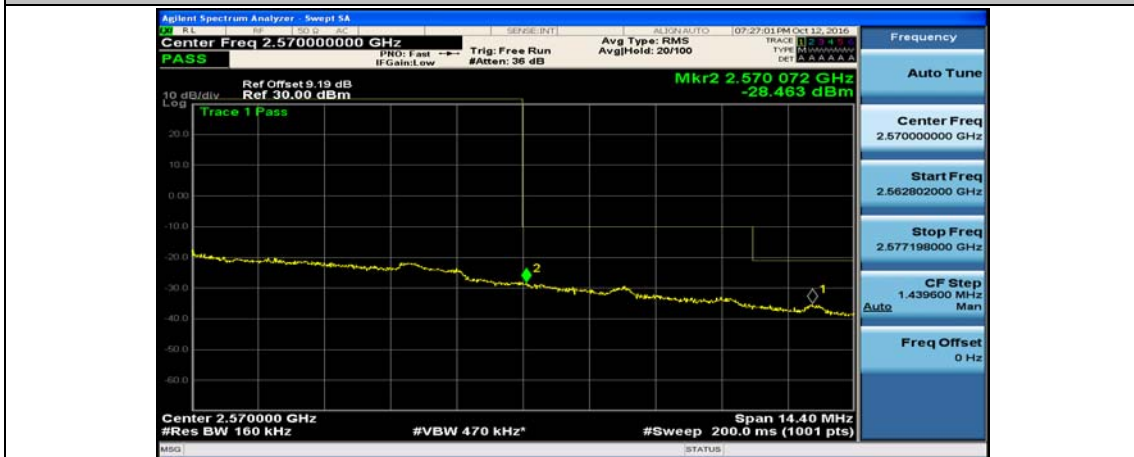

(Channel Bandwidth:15 MHz)_HCH_16QAM_1RB#74

(Channel Bandwidth:15 MHz)_HCH_16QAM_37RB#0

(Channel Bandwidth:15 MHz)_HCH_16QAM_37RB#18

(Channel Bandwidth:15 MHz)_HCH_16QAM_37RB#38

(Channel Bandwidth:15 MHz)_HCH_16QAM_75RB#0

Channel Bandwidth: 20 MHz

(Channel Bandwidth:20 MHz)_LCH_QPSK_50RB#25

(Channel Bandwidth:20 MHz)_LCH_QPSK_50RB#50

(Channel Bandwidth:20 MHz)_LCH_QPSK_100RB#0

(Channel Bandwidth:20 MHz)_HCH_QPSK_1RB#0

(Channel Bandwidth:20 MHz)_HCH_QPSK_1RB#49