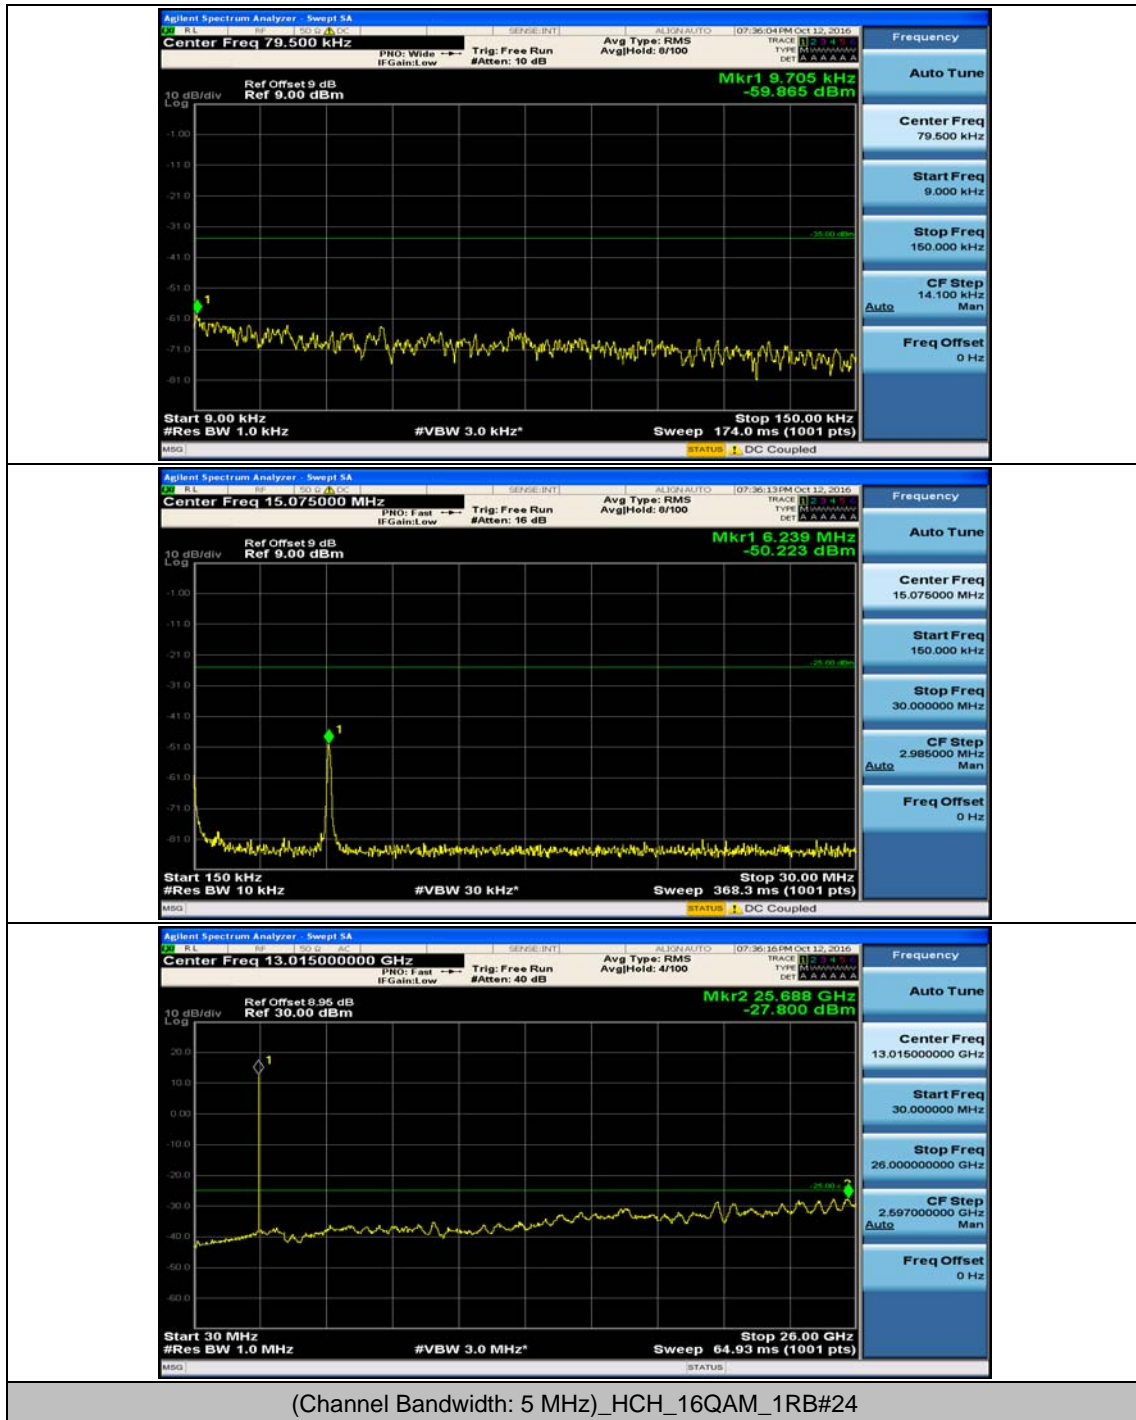

Test Graphs

Channel Bandwidth: 5 MHz

(Channel Bandwidth: 5 MHz)_MCH_QPSK_1RB#0

(Channel Bandwidth: 5 MHz)_MCH_QPSK_1RB#12

(Channel Bandwidth: 5 MHz)_HCH_QPSK_1RB#0

(Channel Bandwidth: 5 MHz)_LCH_16QAM_1RB#0

(Channel Bandwidth: 5 MHz)_MCH_16QAM_1RB#0

(Channel Bandwidth: 5 MHz)_HCH_16QAM_1RB#0

Channel Bandwidth: 10 MHz

Channel Bandwidth: 10 MHz_MCH_QPSK_1RB#0

Channel Bandwidth: 10 MHz_HCH_QPSK_1RB#0

Channel Bandwidth: 10 MHz_LCH_16QAM_1RB#0