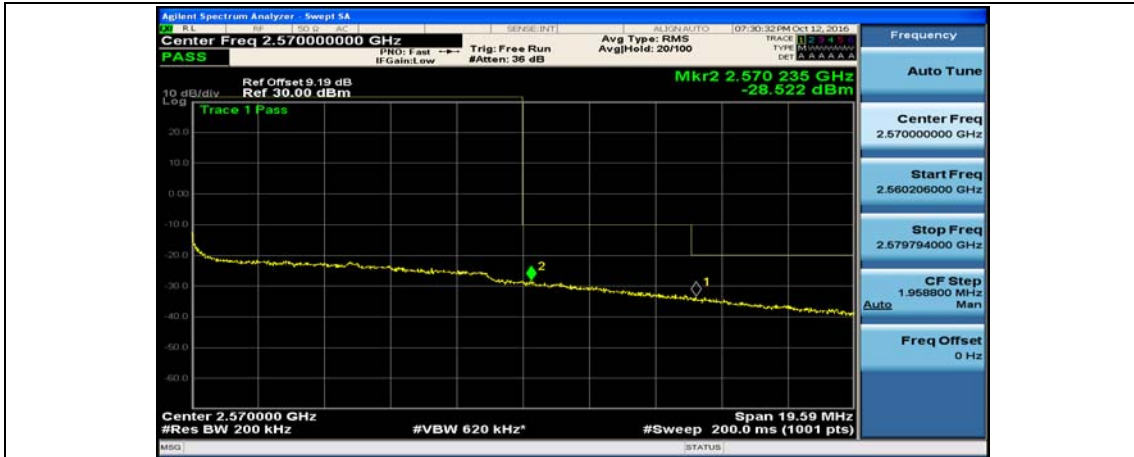

(Channel Bandwidth:20 MHz)_LCH_16QAM_50RB#0

(Channel Bandwidth:20 MHz)_LCH_16QAM_100RB#0

(Channel Bandwidth:20 MHz)_HCH_16QAM_1RB#0

(Channel Bandwidth:20 MHz)_HCH_16QAM_1RB#49

(Channel Bandwidth:20 MHz)_HCH_16QAM_1RB#99

(Channel Bandwidth:20 MHz)_HCH_16QAM_50RB#0

(Channel Bandwidth:20 MHz)_HCH_16QAM_50RB#25

(Channel Bandwidth:20 MHz)_HCH_16QAM_50RB#50

(Channel Bandwidth:20 MHz)_HCH_16QAM_100RB#0

Appendix E: Conducted Spurious Emission