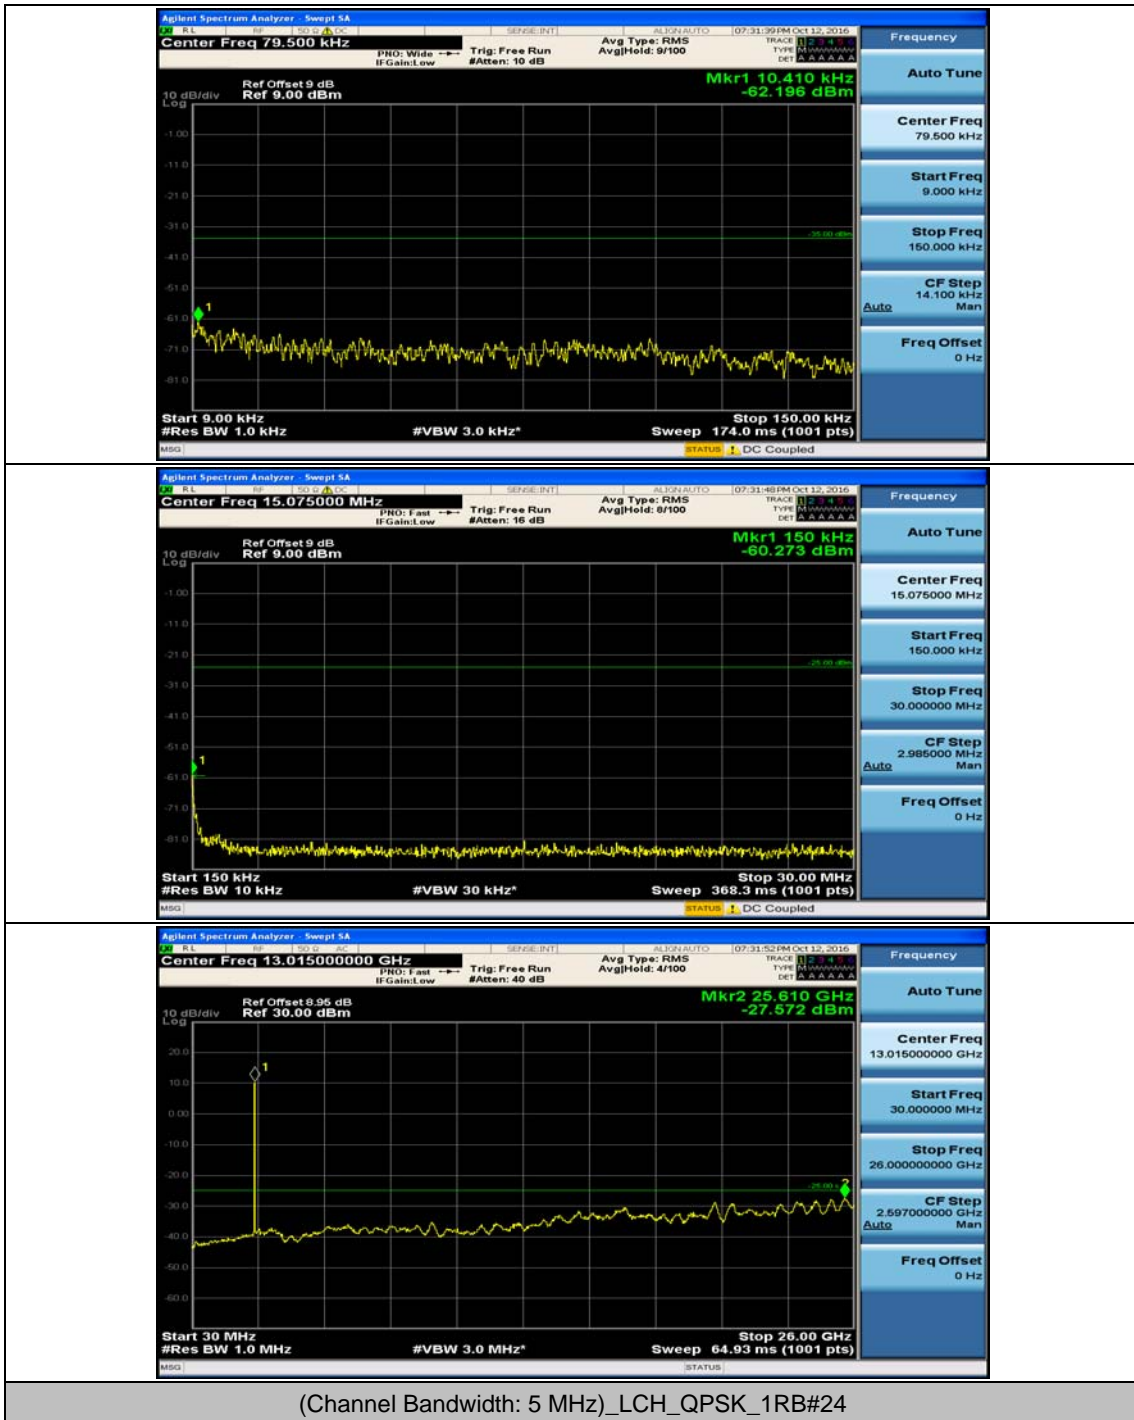

(Channel Bandwidth:20 MHz)_HCH_16QAM_50RB#0

(Channel Bandwidth:20 MHz)_HCH_16QAM_50RB#25

(Channel Bandwidth:20 MHz)_HCH_16QAM_50RB#50

(Channel Bandwidth:20 MHz)_HCH_16QAM_100RB#0

Appendix E: Conducted Spurious Emission

Test Graphs

Channel Bandwidth: 5 MHz

(Channel Bandwidth: 5 MHz)_MCH_QPSK_1RB#0

(Channel Bandwidth: 5 MHz)_MCH_QPSK_1RB#12

(Channel Bandwidth: 5 MHz)_HCH_QPSK_1RB#0

(Channel Bandwidth: 5 MHz)_LCH_16QAM_1RB#0