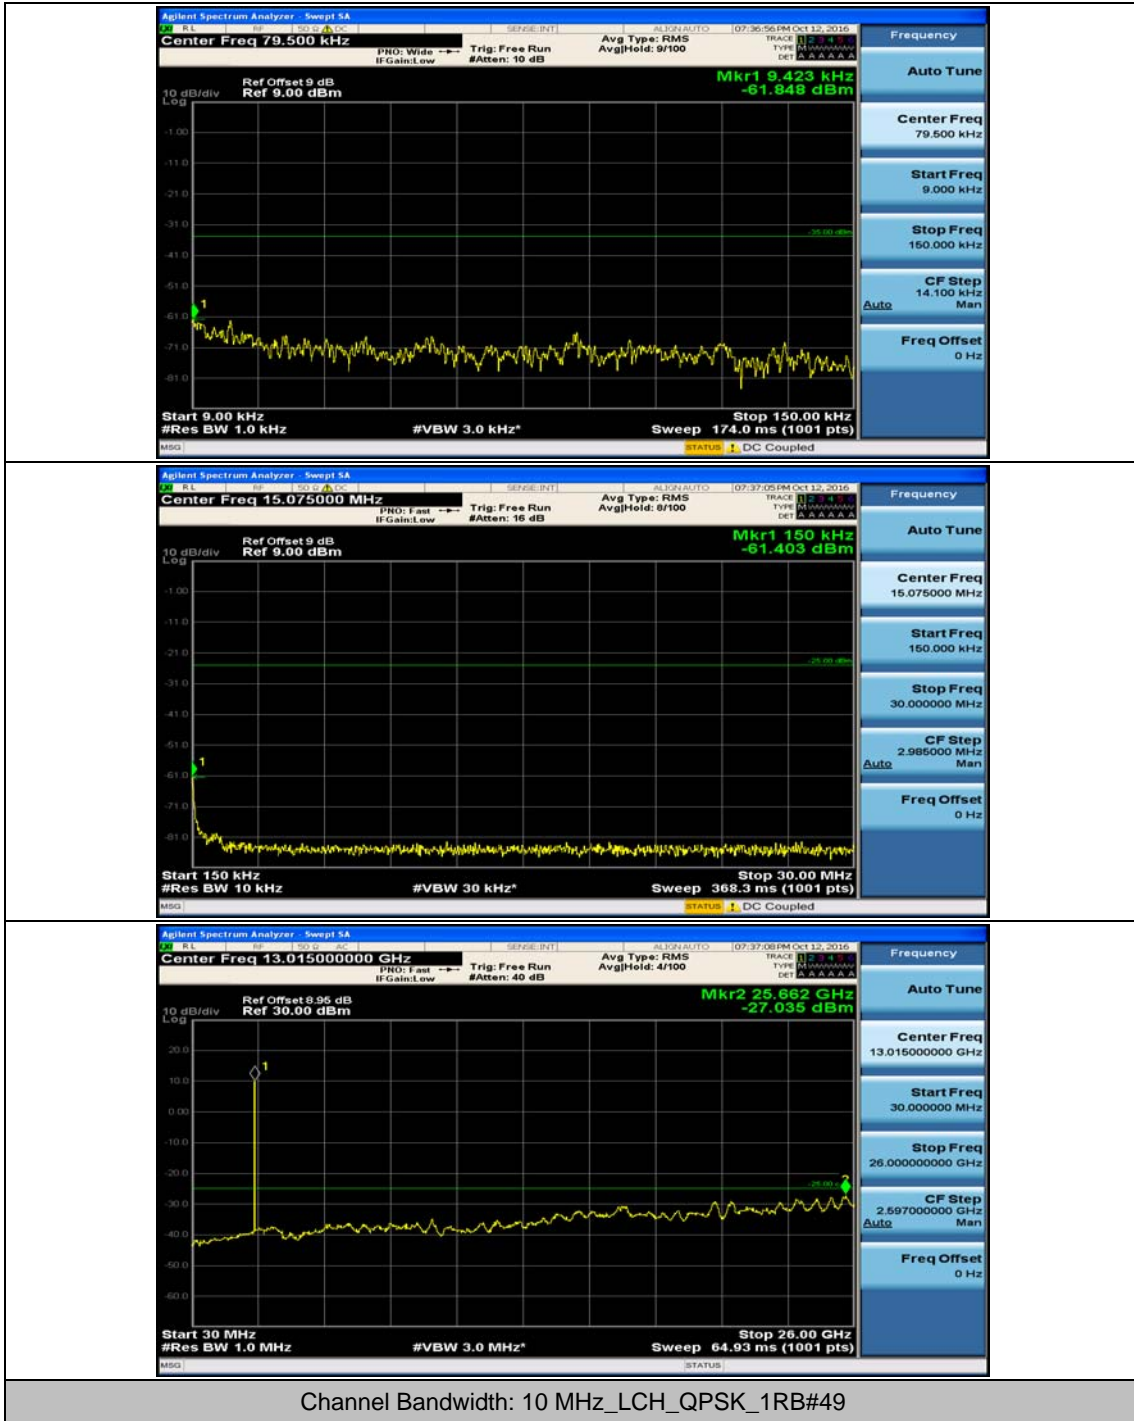

Test Graphs

Channel Bandwidth: 5 MHz

(Channel Bandwidth: 5 MHz)_MCH_QPSK_1RB#0

(Channel Bandwidth: 5 MHz)_MCH_QPSK_1RB#12

(Channel Bandwidth: 5 MHz)_HCH_QPSK_1RB#0

(Channel Bandwidth: 5 MHz)_LCH_16QAM_1RB#0

(Channel Bandwidth: 5 MHz)_MCH_16QAM_1RB#0

(Channel Bandwidth: 5 MHz)_HCH_16QAM_1RB#0

Channel Bandwidth: 10 MHz

Channel Bandwidth: 10 MHz_MCH_QPSK_1RB#0

Channel Bandwidth: 10 MHz_HCH_QPSK_1RB#0

Channel Bandwidth: 10 MHz_LCH_16QAM_1RB#0

Channel Bandwidth: 10 MHz_MCH_16QAM_1RB#0

Channel Bandwidth: 10 MHz_HCH_16QAM_1RB#0