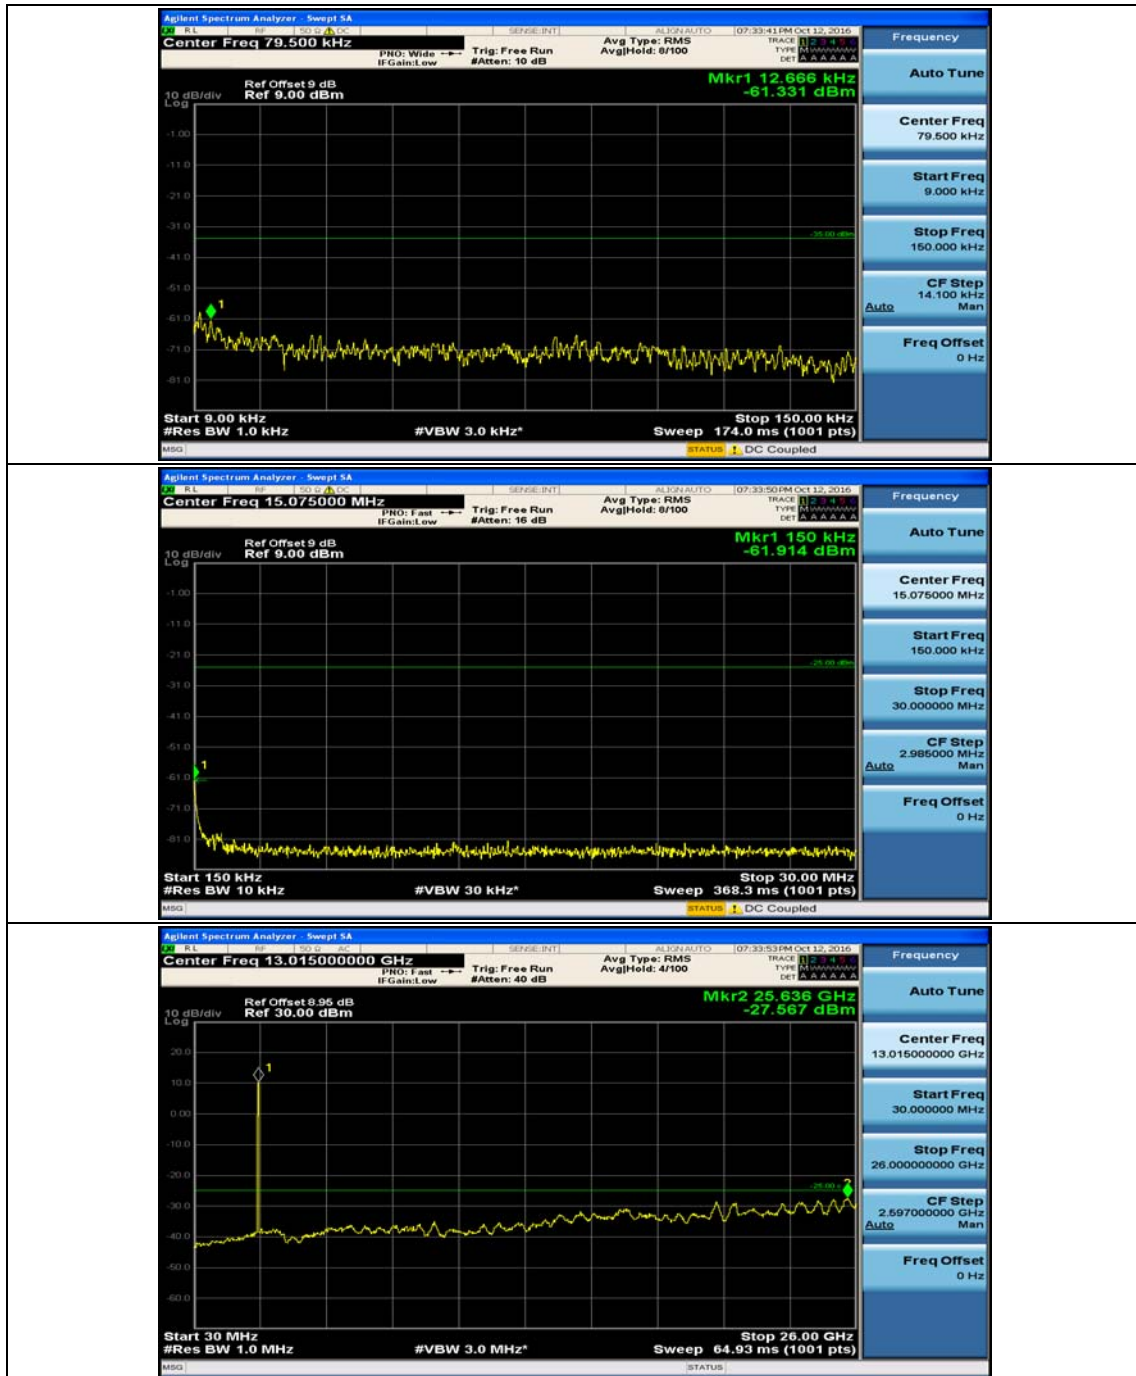

Test Graphs

Channel Bandwidth: 5 MHz

(Channel Bandwidth: 5 MHz)_MCH_QPSK_1RB#0

(Channel Bandwidth: 5 MHz)_MCH_QPSK_1RB#12

(Channel Bandwidth: 5 MHz)_HCH_QPSK_1RB#0

(Channel Bandwidth: 5 MHz)_LCH_16QAM_1RB#0