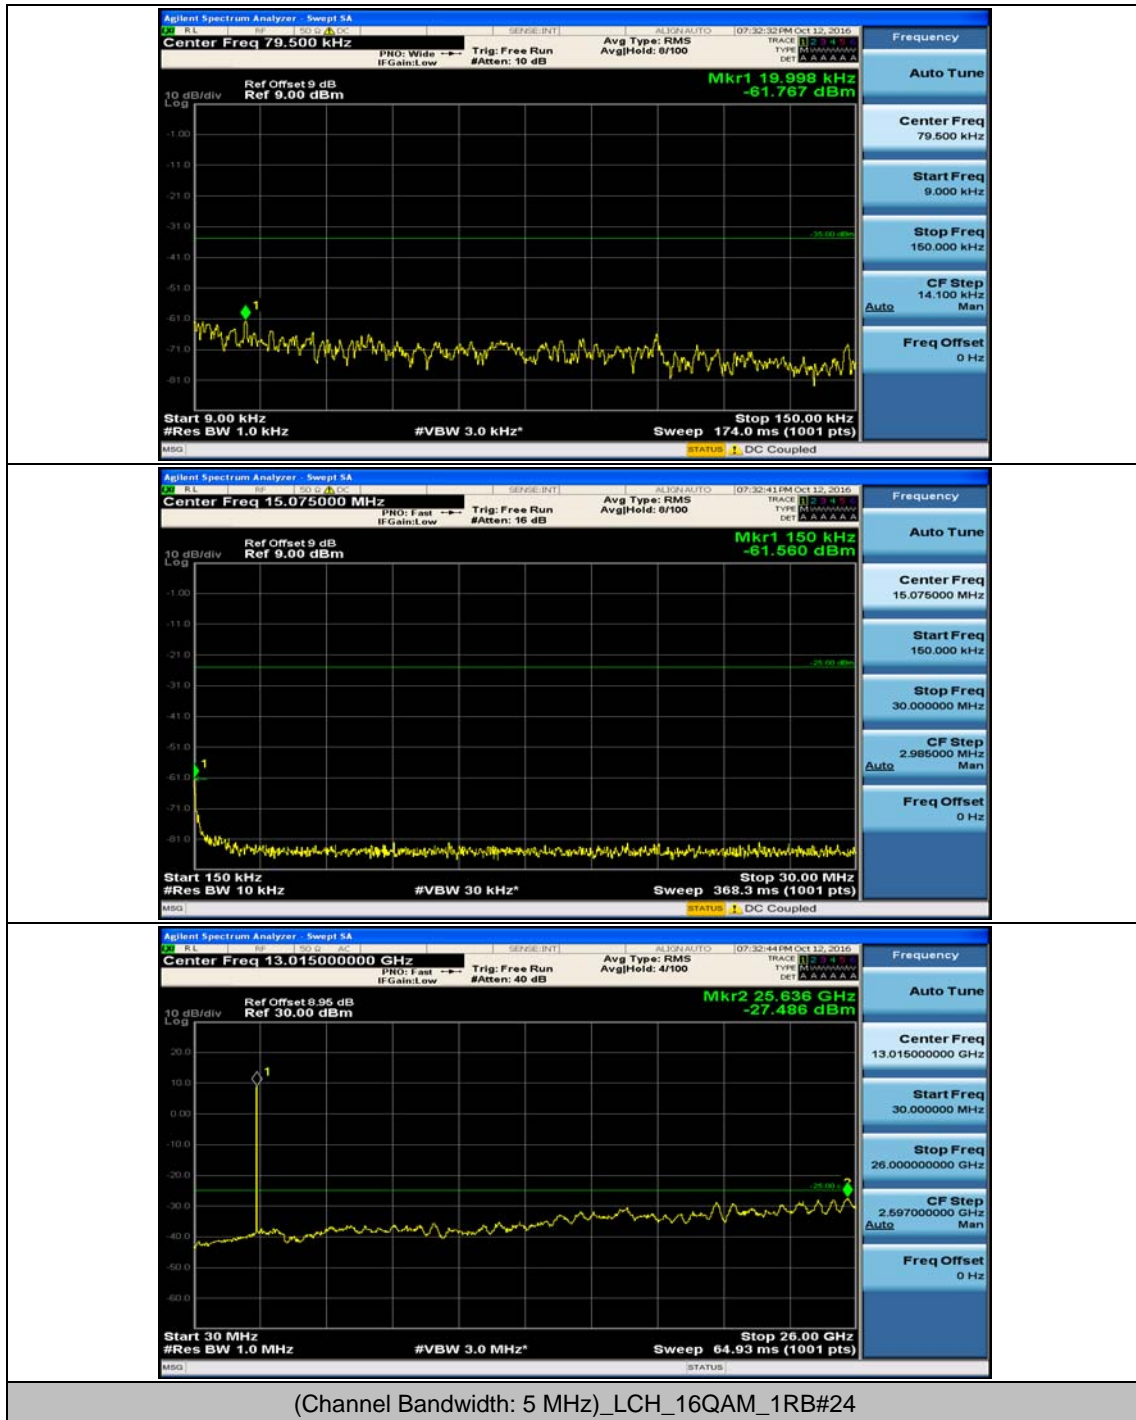

Test Graphs

Channel Bandwidth: 5 MHz

(Channel Bandwidth: 5 MHz)_MCH_QPSK_1RB#0

(Channel Bandwidth: 5 MHz)_MCH_QPSK_1RB#12

(Channel Bandwidth: 5 MHz)_HCH_QPSK_1RB#0

(Channel Bandwidth: 5 MHz)_LCH_16QAM_1RB#0