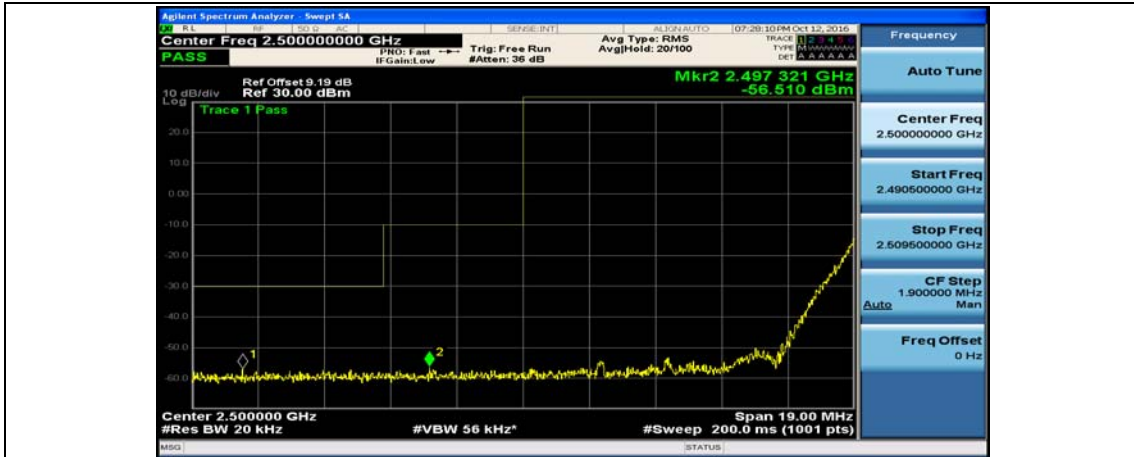

(Channel Bandwidth:20 MHz)_HCH_QPSK_1RB#99

(Channel Bandwidth:20 MHz)_HCH_QPSK_50RB#0

(Channel Bandwidth:20 MHz)_HCH_QPSK_50RB#25

(Channel Bandwidth:20 MHz)_HCH_QPSK_50RB#50

(Channel Bandwidth:20 MHz)_HCH_QPSK_100RB#0

(Channel Bandwidth:20 MHz)_LCH_16QAM_1RB#0

(Channel Bandwidth:20 MHz)_LCH_16QAM_1RB#49

(Channel Bandwidth:20 MHz)_LCH_16QAM_1RB#99

(Channel Bandwidth:20 MHz)_LCH_16QAM_50RB#0

(Channel Bandwidth:20 MHz)_LCH_16QAM_50RB#25