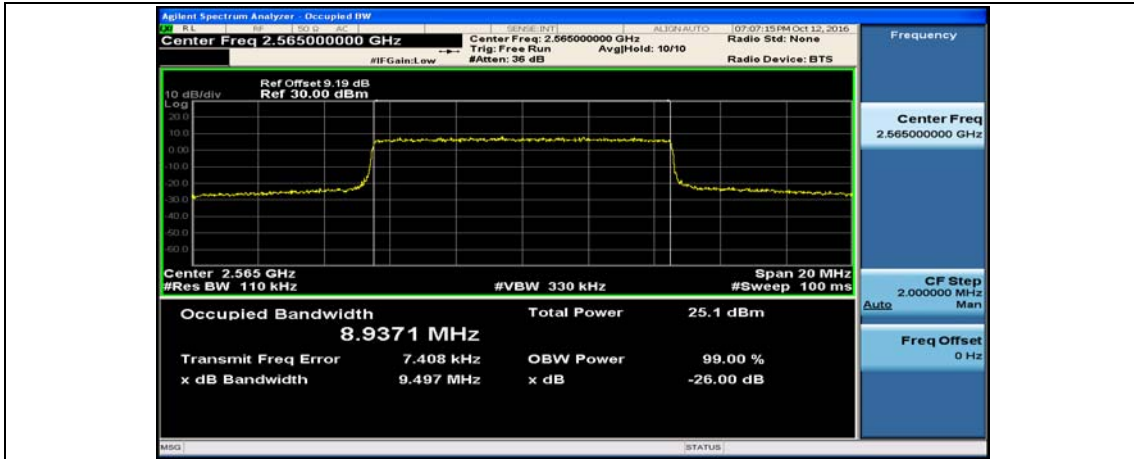

Channel Bandwidth: 10 MHz_MCH_16QAM_50RB#0

Channel Bandwidth: 10 MHz_HCH_16QAM_50RB#0