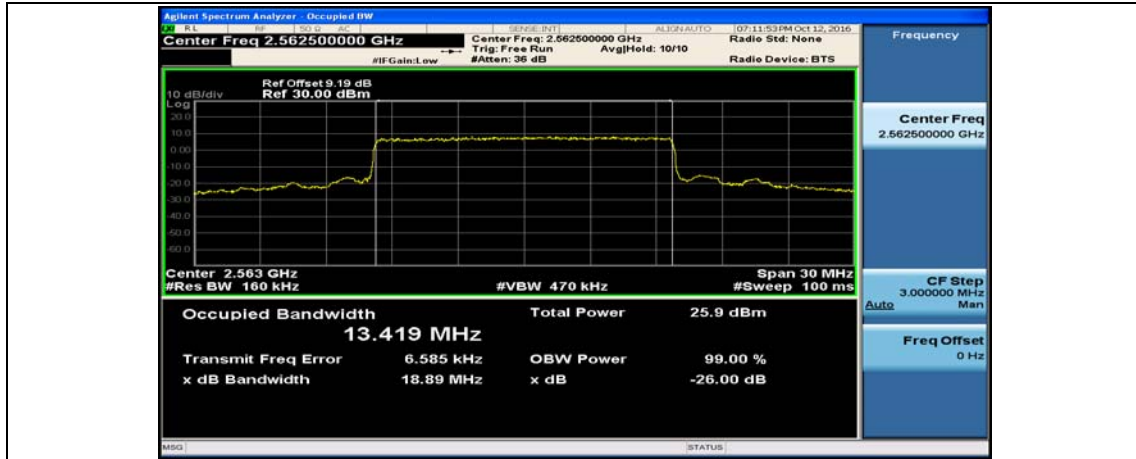

Channel Bandwidth: 10 MHz_MCH_16QAM_50RB#0

Channel Bandwidth: 10 MHz_HCH_16QAM_50RB#0

Channel Bandwidth: 15 MHz

(Channel Bandwidth:15 MHz)_LCH_QPSK_75RB#0

(Channel Bandwidth:15 MHz)_MCH_QPSK_75RB#0

(Channel Bandwidth:15 MHz)_HCH_QPSK_75RB#0