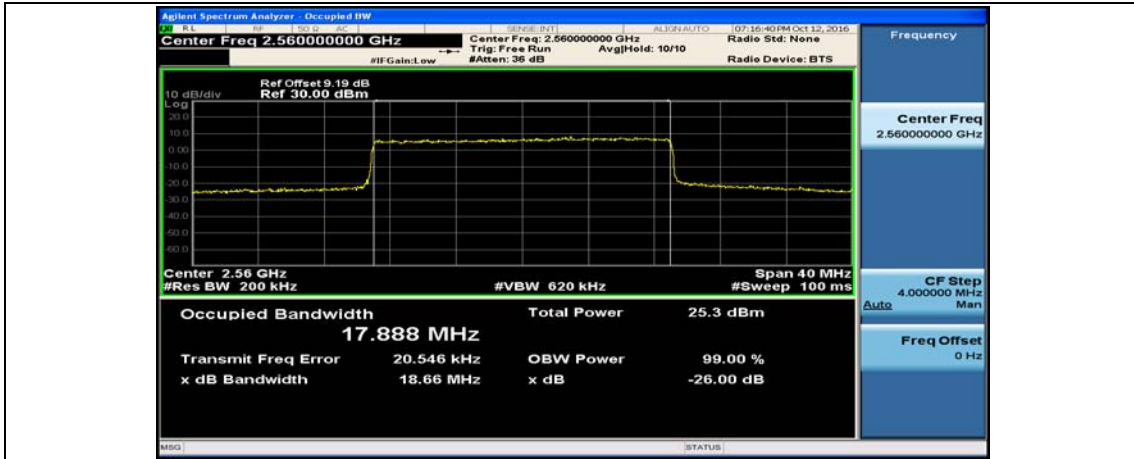

(Channel Bandwidth:20 MHz)_MCH_QPSK_100RB#0

(Channel Bandwidth:20 MHz)_HCH_QPSK_100RB#0