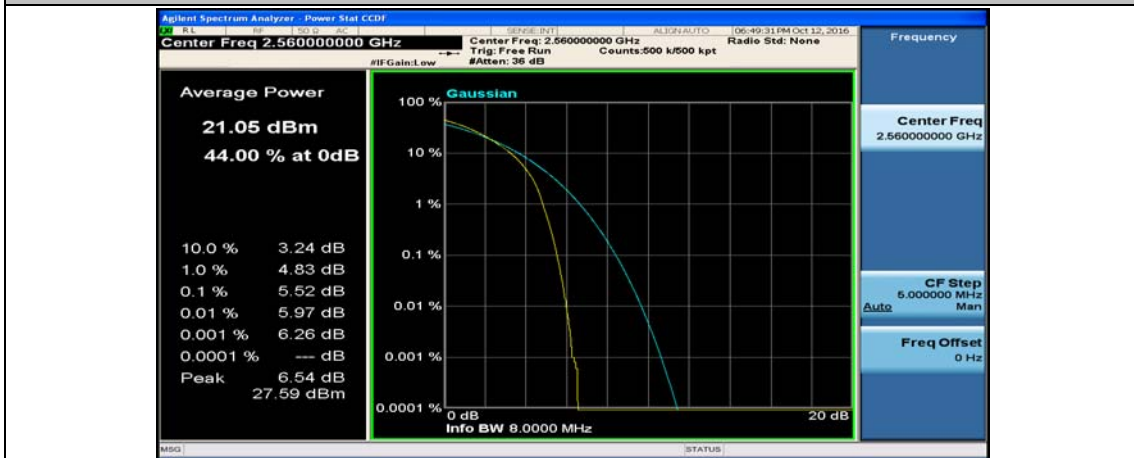

(Channel Bandwidth:20 MHz)_MCH_QPSK_50RB#0

(Channel Bandwidth:20 MHz)_MCH_QPSK_50RB#25

(Channel Bandwidth:20 MHz)_MCH_QPSK_50RB#50

(Channel Bandwidth:20 MHz)_HCH_QPSK_50RB#0

(Channel Bandwidth:20 MHz)_HCH_QPSK_50RB#25

(Channel Bandwidth:20 MHz)_HCH_QPSK_50RB#50

(Channel Bandwidth:20 MHz)_HCH_QPSK_100RB#0

(Channel Bandwidth:20 MHz)_LCH_16QAM_1RB#0

(Channel Bandwidth:20 MHz)_LCH_16QAM_1RB#49

(Channel Bandwidth:20 MHz)_LCH_16QAM_1RB#99