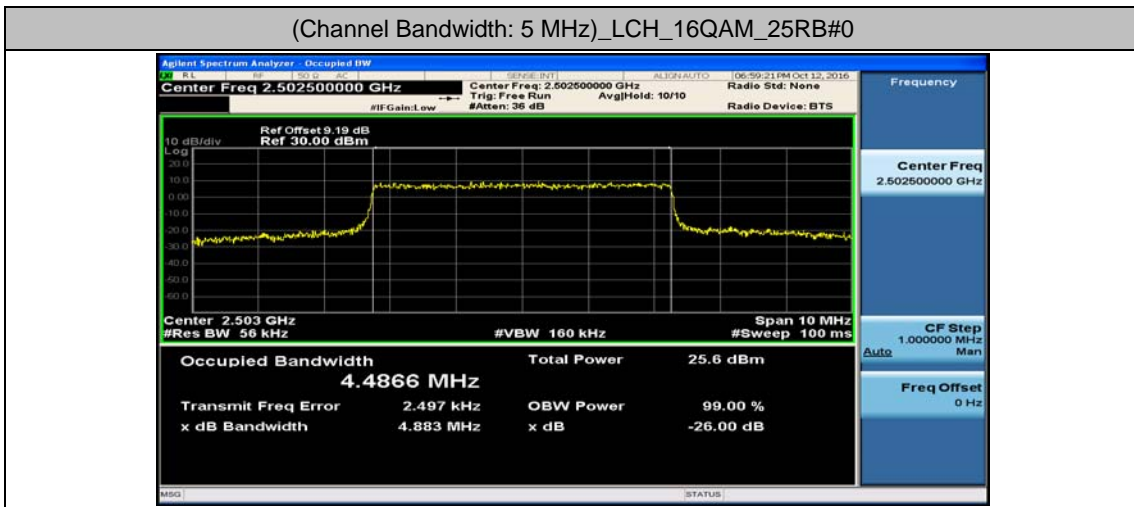

(Channel Bandwidth: 5 MHz)_LCH_16QAM_25RB#0