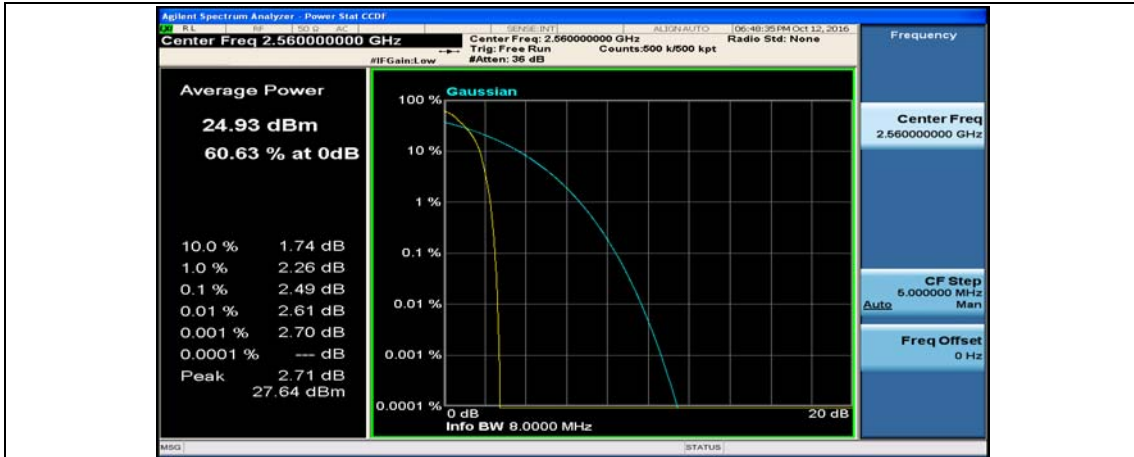

(Channel Bandwidth:20 MHz)_MCH_QPSK_50RB#0

(Channel Bandwidth:20 MHz)_MCH_QPSK_50RB#25

(Channel Bandwidth:20 MHz)_MCH_QPSK_50RB#50

(Channel Bandwidth:20 MHz)_HCH_QPSK_50RB#0

(Channel Bandwidth:20 MHz)_HCH_QPSK_50RB#25

(Channel Bandwidth:20 MHz)_HCH_QPSK_50RB#50

(Channel Bandwidth:20 MHz)_HCH_QPSK_100RB#0

(Channel Bandwidth:20 MHz)_LCH_16QAM_1RB#0

(Channel Bandwidth:20 MHz)_LCH_16QAM_1RB#49

(Channel Bandwidth:20 MHz)_LCH_16QAM_1RB#99