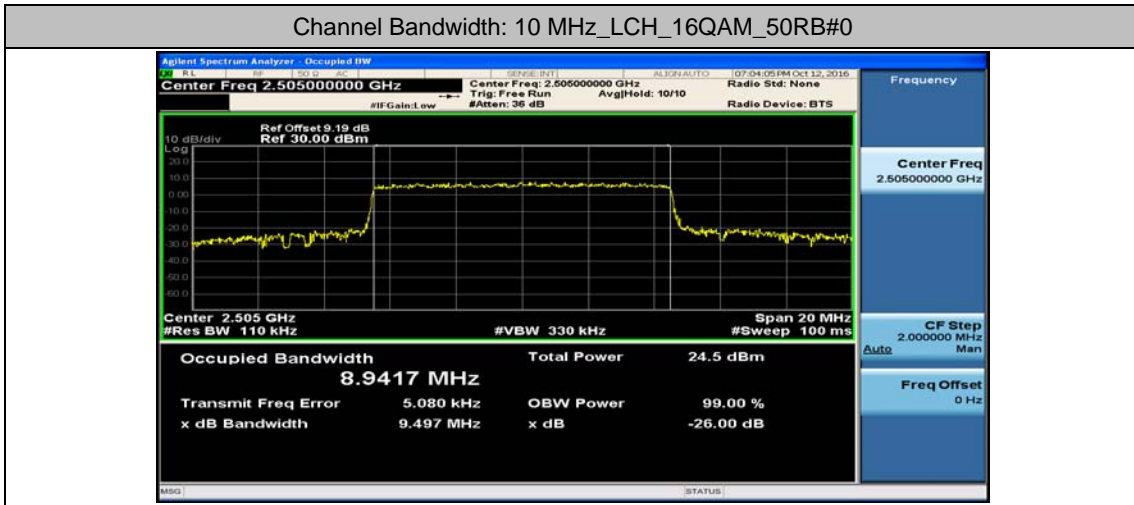

Test Graphs

Channel Bandwidth: 5 MHz

(Channel Bandwidth: 5 MHz)_LCH_16QAM_25RB#0

(Channel Bandwidth: 5 MHz)_MCH_16QAM_25RB#0

(Channel Bandwidth: 5 MHz)_HCH_16QAM_25RB#0

Channel Bandwidth: 10 MHz

Channel Bandwidth: 10 MHz_LCH_16QAM_50RB#0