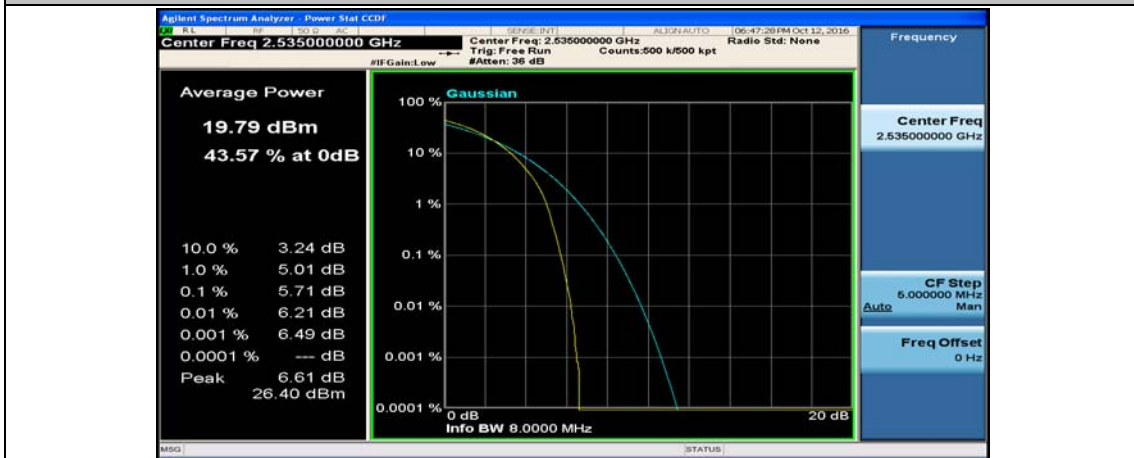

(Channel Bandwidth:20 MHz)_MCH_QPSK_50RB#0

(Channel Bandwidth:20 MHz)_MCH_QPSK_50RB#25

(Channel Bandwidth:20 MHz)_MCH_QPSK_50RB#50

(Channel Bandwidth:20 MHz)_HCH_QPSK_50RB#0

(Channel Bandwidth:20 MHz)_HCH_QPSK_50RB#25

(Channel Bandwidth:20 MHz)_HCH_QPSK_50RB#50

(Channel Bandwidth:20 MHz)_HCH_QPSK_100RB#0

(Channel Bandwidth:20 MHz)_LCH_16QAM_1RB#0

(Channel Bandwidth:20 MHz)_LCH_16QAM_1RB#49

(Channel Bandwidth:20 MHz)_LCH_16QAM_1RB#99