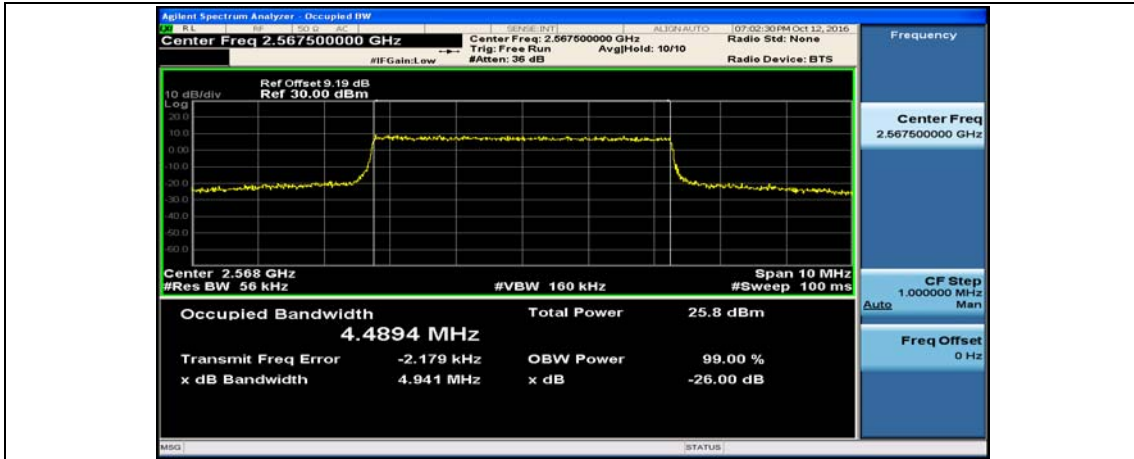

Test Graphs

Channel Bandwidth: 5 MHz

(Channel Bandwidth: 5 MHz)_LCH_16QAM_25RB#0

(Channel Bandwidth: 5 MHz)_MCH_16QAM_25RB#0

(Channel Bandwidth: 5 MHz)_HCH_16QAM_25RB#0

Channel Bandwidth: 10 MHz

Channel Bandwidth: 10 MHz_LCH_16QAM_50RB#0