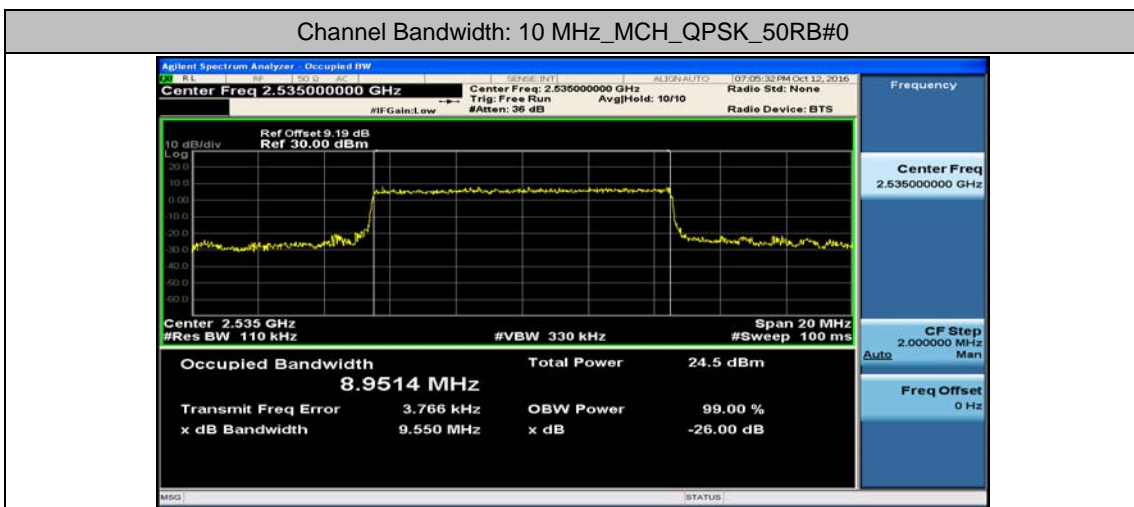

Test Graphs

Channel Bandwidth: 5 MHz

(Channel Bandwidth: 5 MHz)_LCH_16QAM_25RB#0

(Channel Bandwidth: 5 MHz)_MCH_16QAM_25RB#0

(Channel Bandwidth: 5 MHz)_HCH_16QAM_25RB#0

Channel Bandwidth: 10 MHz

Channel Bandwidth: 10 MHz_LCH_16QAM_50RB#0