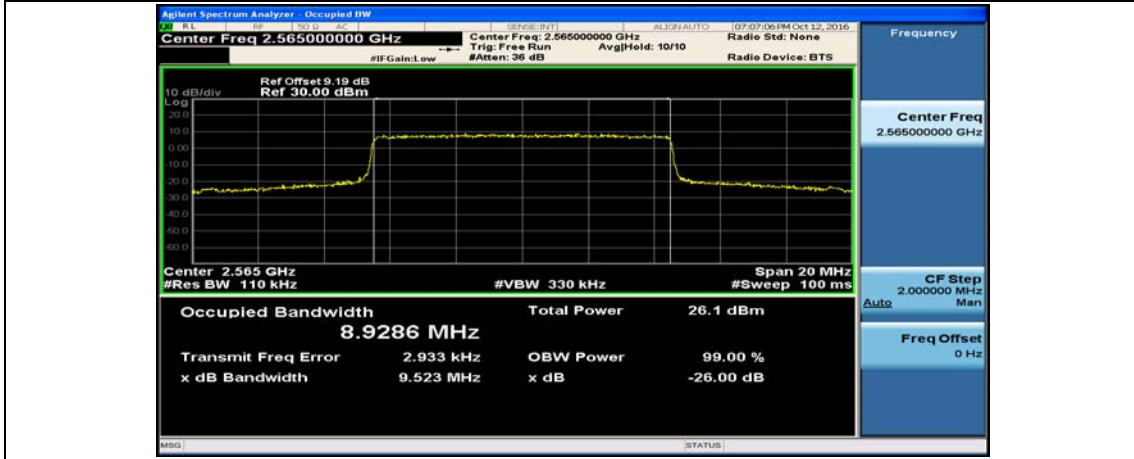

Test Graphs

Channel Bandwidth: 5 MHz

(Channel Bandwidth: 5 MHz)_LCH_16QAM_25RB#0

(Channel Bandwidth: 5 MHz)_MCH_16QAM_25RB#0

(Channel Bandwidth: 5 MHz)_HCH_16QAM_25RB#0

Channel Bandwidth: 10 MHz

Channel Bandwidth: 10 MHz_LCH_16QAM_50RB#0