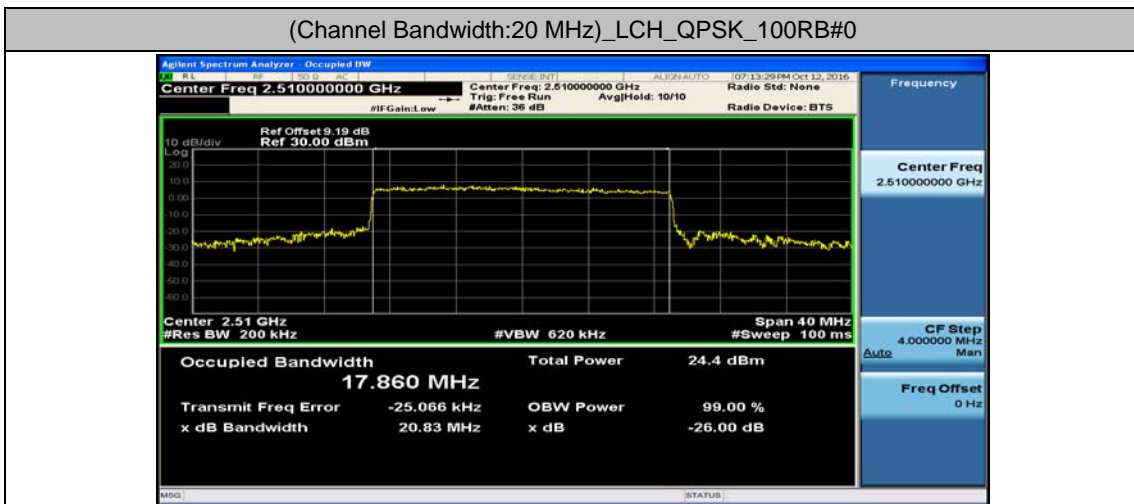

(Channel Bandwidth:15 MHz)_LCH_16QAM_75RB#0

(Channel Bandwidth:15 MHz)_MCH_16QAM_75RB#0

(Channel Bandwidth:15 MHz)_HCH_16QAM_75RB#0

Channel Bandwidth: 20 MHz

(Channel Bandwidth:20 MHz)_LCH_QPSK_100RB#0

(Channel Bandwidth:20 MHz)_MCH_QPSK_100RB#0