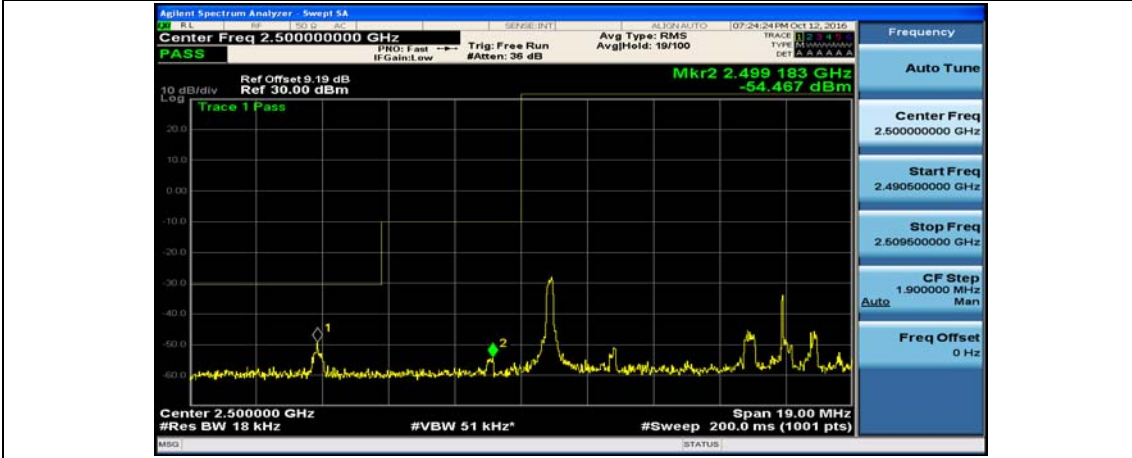

Channel Bandwidth: 10 MHz_HCH_16QAM_50RB#0

Channel Bandwidth: 15 MHz

(Channel Bandwidth:15 MHz)_LCH_QPSK_1RB#37

(Channel Bandwidth:15 MHz)_LCH_QPSK_1RB#74

(Channel Bandwidth:15 MHz)_LCH_QPSK_37RB#0

(Channel Bandwidth:15 MHz)_LCH_QPSK_37RB#18