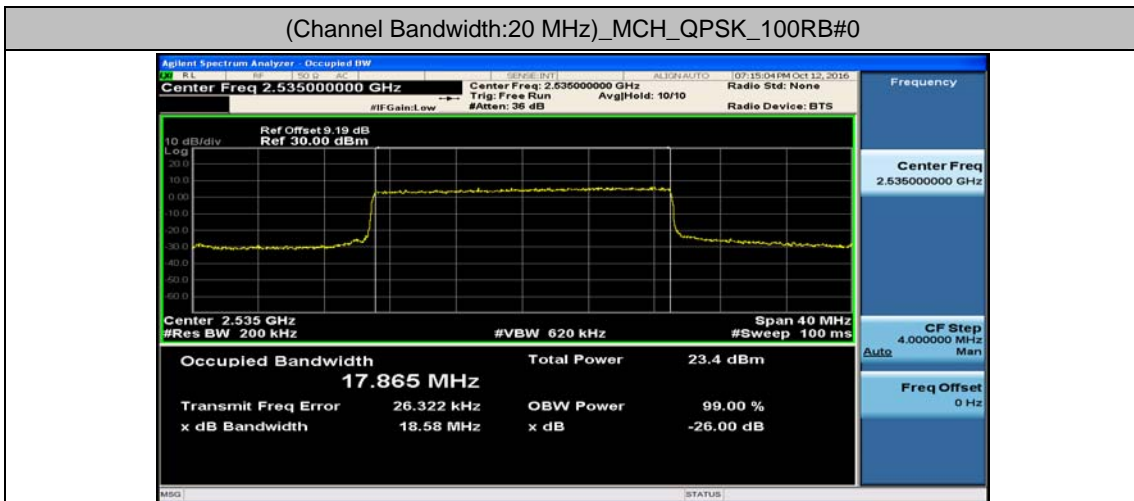

(Channel Bandwidth:15 MHz)_LCH_16QAM_75RB#0

(Channel Bandwidth:15 MHz)_MCH_16QAM_75RB#0

(Channel Bandwidth:15 MHz)_HCH_16QAM_75RB#0

Channel Bandwidth: 20 MHz

(Channel Bandwidth:20 MHz)_LCH_QPSK_100RB#0

(Channel Bandwidth:20 MHz)_MCH_QPSK_100RB#0