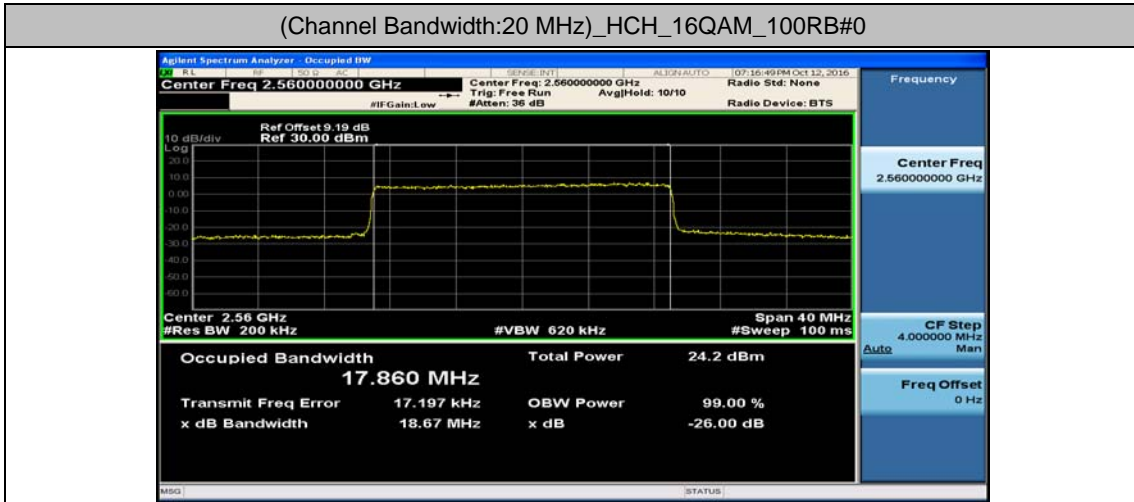

(Channel Bandwidth:20 MHz)_HCH_QPSK_100RB#0

(Channel Bandwidth:20 MHz)_LCH_16QAM_100RB#0

(Channel Bandwidth:20 MHz)_MCH_16QAM_100RB#0

(Channel Bandwidth:20 MHz)_HCH_16QAM_100RB#0

Appendix D: Band Edge

Test Graphs