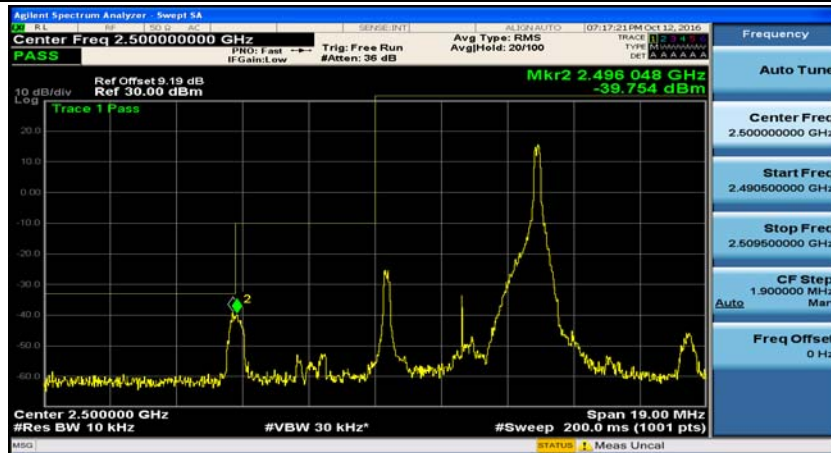

Channel Bandwidth: 5 MHz

(Channel Bandwidth: 5 MHz)_LCH_QPSK_1RB#0

(Channel Bandwidth: 5 MHz)_LCH_QPSK_1RB#12

(Channel Bandwidth: 5 MHz)_LCH_QPSK_1RB#24

(Channel Bandwidth: 5 MHz)_LCH_QPSK_12RB#0

(Channel Bandwidth: 5 MHz)_LCH_QPSK_12RB#6