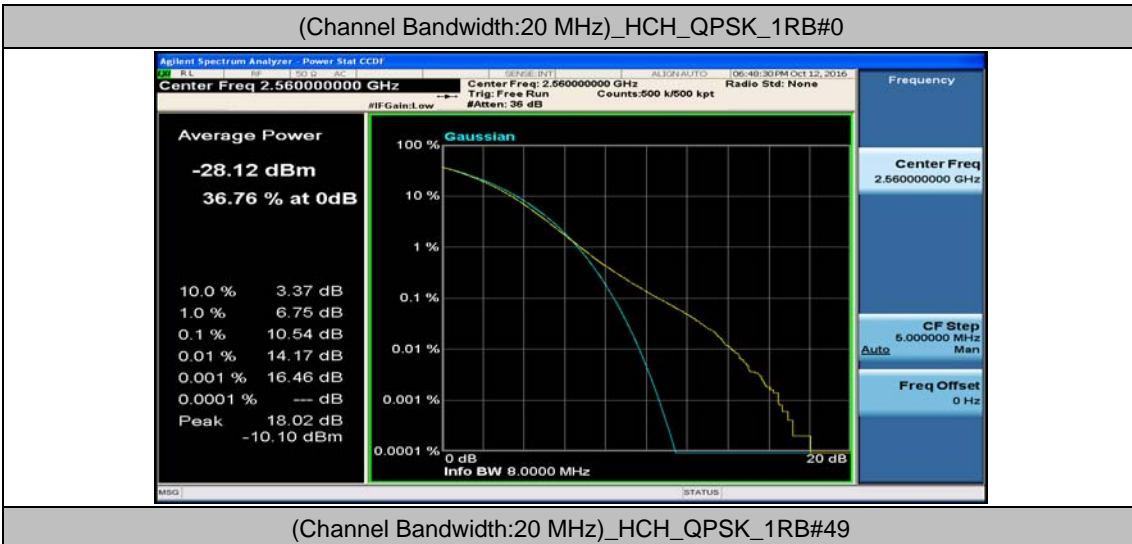

(Channel Bandwidth:20 MHz)_MCH_QPSK_50RB#0

(Channel Bandwidth:20 MHz)_MCH_QPSK_50RB#25

(Channel Bandwidth:20 MHz)_MCH_QPSK_50RB#50

(Channel Bandwidth:20 MHz)_HCH_QPSK_50RB#0

(Channel Bandwidth:20 MHz)_HCH_QPSK_50RB#25