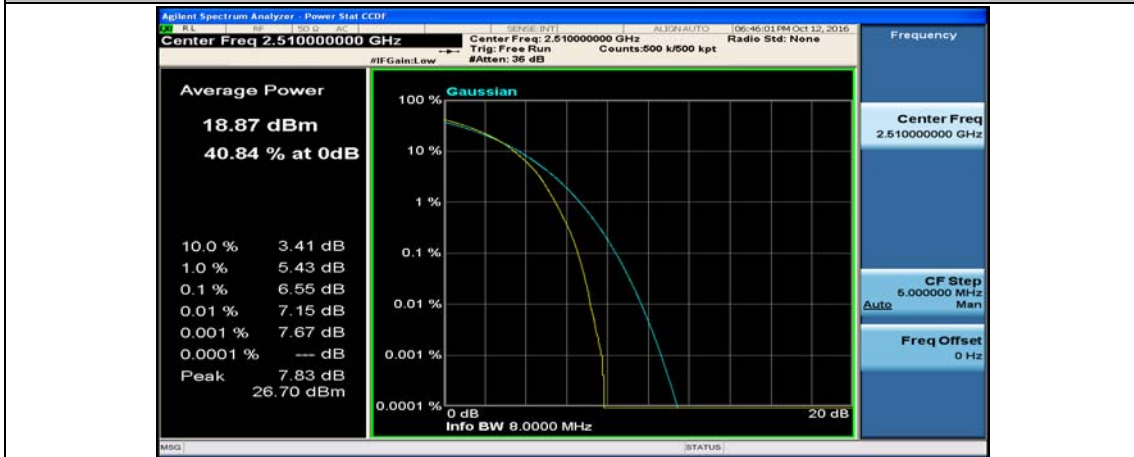

(Channel Bandwidth:20 MHz)_MCH_QPSK_50RB#0

(Channel Bandwidth:20 MHz)_MCH_QPSK_50RB#25

(Channel Bandwidth:20 MHz)_MCH_QPSK_50RB#50

(Channel Bandwidth:20 MHz)_HCH_QPSK_50RB#0

(Channel Bandwidth:20 MHz)_HCH_QPSK_50RB#25

(Channel Bandwidth:20 MHz)_HCH_QPSK_50RB#50

(Channel Bandwidth:20 MHz)_HCH_QPSK_100RB#0

(Channel Bandwidth:20 MHz)_LCH_16QAM_1RB#0

(Channel Bandwidth:20 MHz)_LCH_16QAM_1RB#49

(Channel Bandwidth:20 MHz)_LCH_16QAM_1RB#99

(Channel Bandwidth:20 MHz)_LCH_16QAM_50RB#0

(Channel Bandwidth:20 MHz)_LCH_16QAM_50RB#25

(Channel Bandwidth:20 MHz)_LCH_16QAM_50RB#0

(Channel Bandwidth:20 MHz)_LCH_16QAM_100RB#0

(Channel Bandwidth:20 MHz)_MCH_16QAM_1RB#0