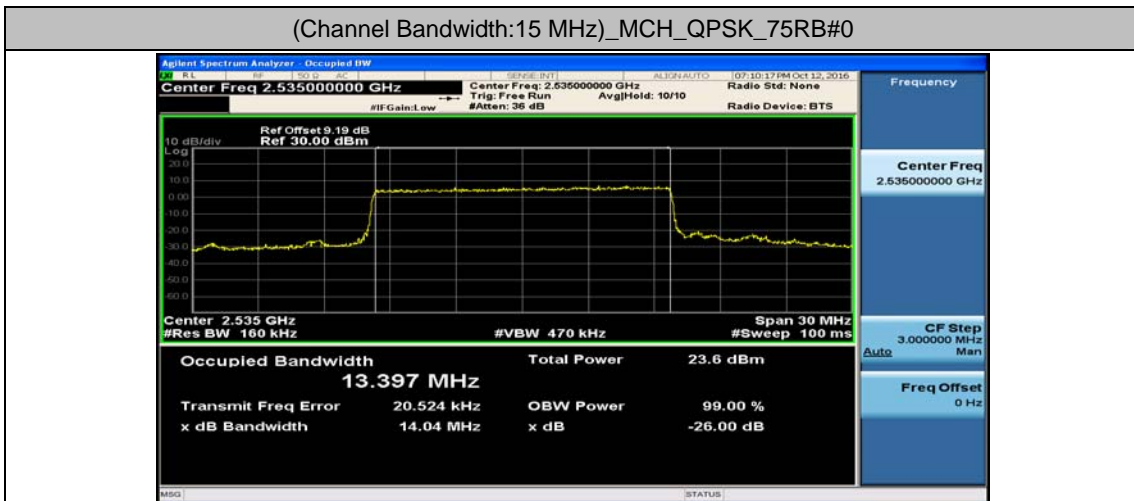

Channel Bandwidth: 10 MHz_MCH_16QAM_50RB#0

Channel Bandwidth: 10 MHz_HCH_16QAM_50RB#0

Channel Bandwidth: 15 MHz

(Channel Bandwidth:15 MHz)_LCH_QPSK_75RB#0

(Channel Bandwidth:15 MHz)_MCH_QPSK_75RB#0

(Channel Bandwidth:15 MHz)_HCH_QPSK_75RB#0

(Channel Bandwidth:15 MHz)_LCH_16QAM_75RB#0

(Channel Bandwidth:15 MHz)_MCH_16QAM_75RB#0

(Channel Bandwidth:15 MHz)_HCH_16QAM_75RB#0

Channel Bandwidth: 20 MHz

(Channel Bandwidth:20 MHz)_LCH_QPSK_100RB#0

(Channel Bandwidth:20 MHz)_MCH_QPSK_100RB#0