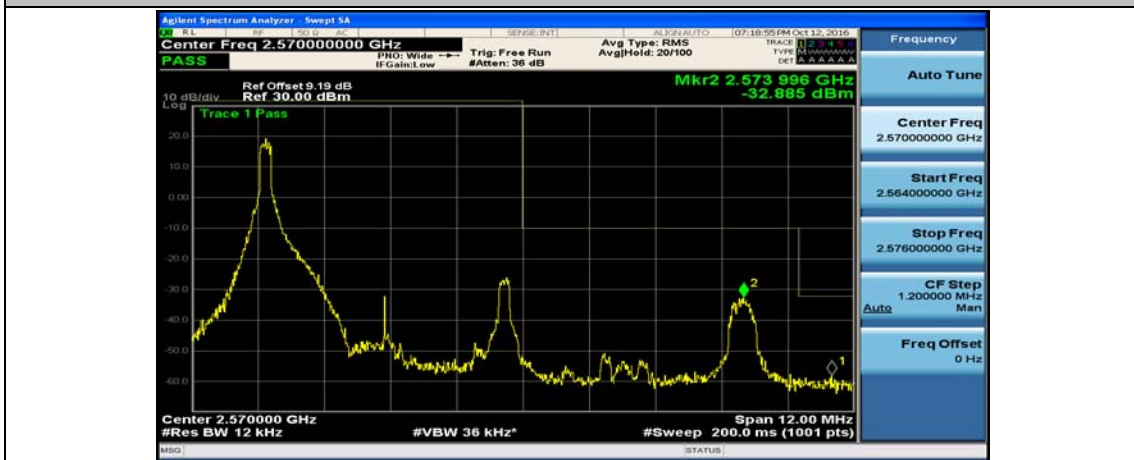

(Channel Bandwidth: 5 MHz)_HCH_QPSK_1RB#0