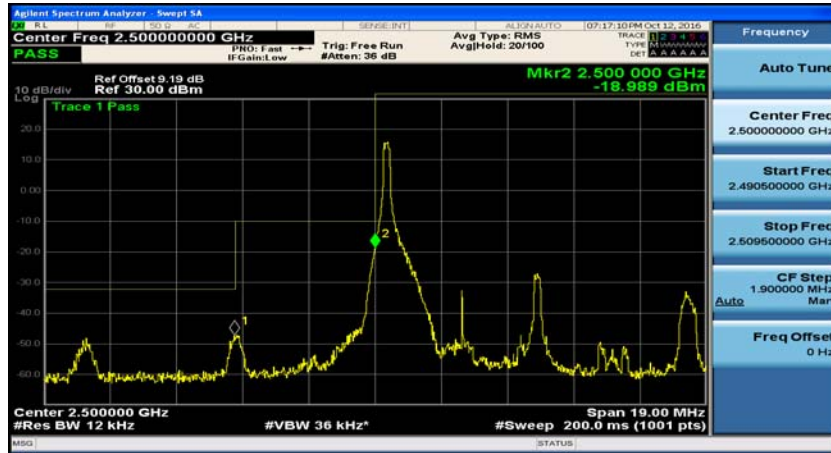

Appendix D: Band Edge

Test Graphs

Channel Bandwidth: 5 MHz

(Channel Bandwidth: 5 MHz)_LCH_QPSK_1RB#0