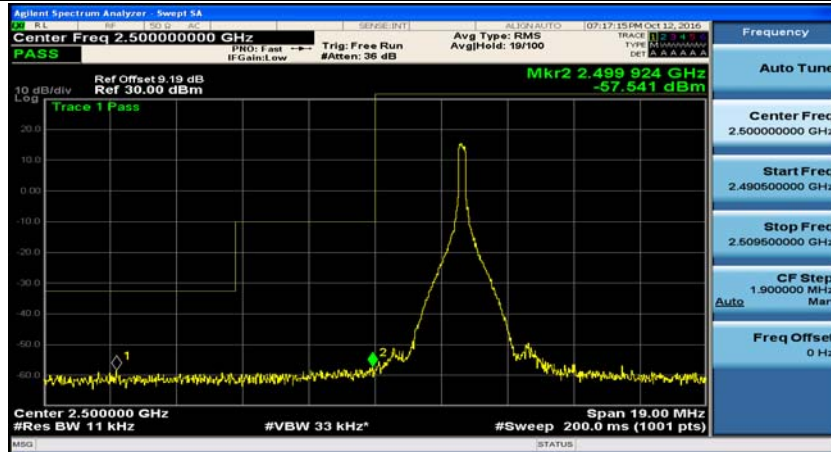

(Channel Bandwidth: 5 MHz)_LCH_QPSK_1RB#12