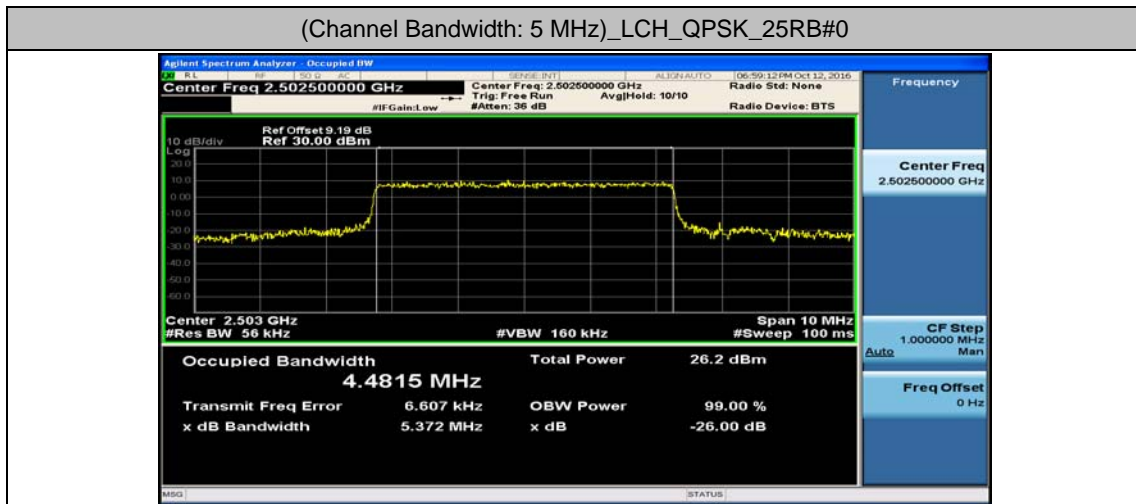

Channel Bandwidth: 20 MHz

Channel Bandwidth: 20 MHz						
Modulation	Channel	RB Configuration		Occupied Bandwidth (MHz)	26dB Bandwidth (MHz)	Verdict
		Size	Offset			
QPSK	LCH	100	0	17.860	20.83	PASS
	MCH	100	0	17.865	18.58	PASS
	HCH	100	0	17.888	18.66	PASS
16QAM	LCH	100	0	17.851	18.54	PASS
	MCH	100	0	17.862	18.56	PASS
	HCH	100	0	17.860	18.67	PASS

Test Graphs

Channel Bandwidth: 5 MHz