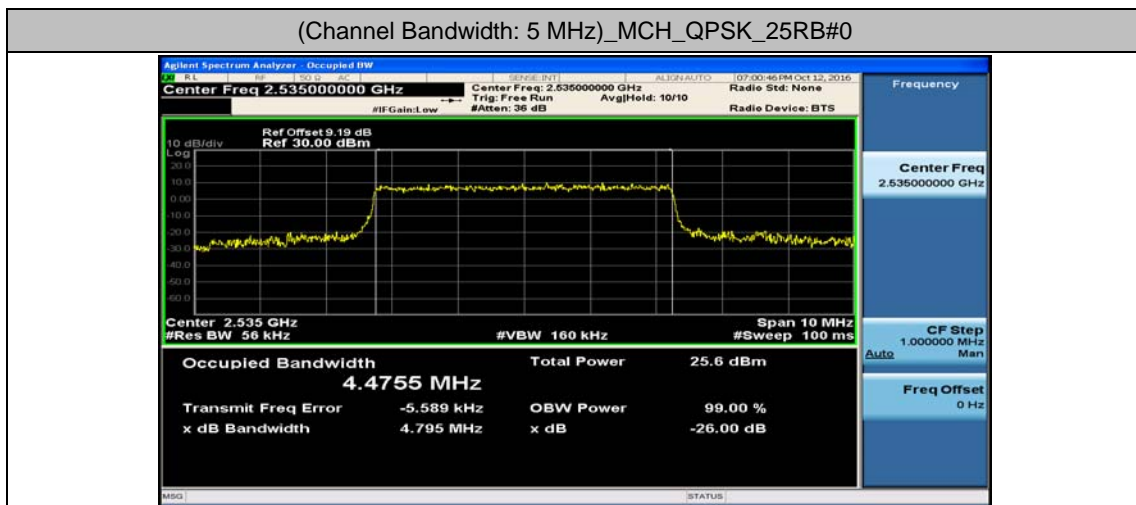

Channel Bandwidth: 20 MHz

Channel Bandwidth: 20 MHz						
Modulation	Channel	RB Configuration		Occupied Bandwidth (MHz)	26dB Bandwidth (MHz)	Verdict
		Size	Offset			
QPSK	LCH	100	0	17.860	20.83	PASS
	MCH	100	0	17.865	18.58	PASS
	HCH	100	0	17.888	18.66	PASS
16QAM	LCH	100	0	17.851	18.54	PASS
	MCH	100	0	17.862	18.56	PASS
	HCH	100	0	17.860	18.67	PASS

Test Graphs

Channel Bandwidth: 5 MHz