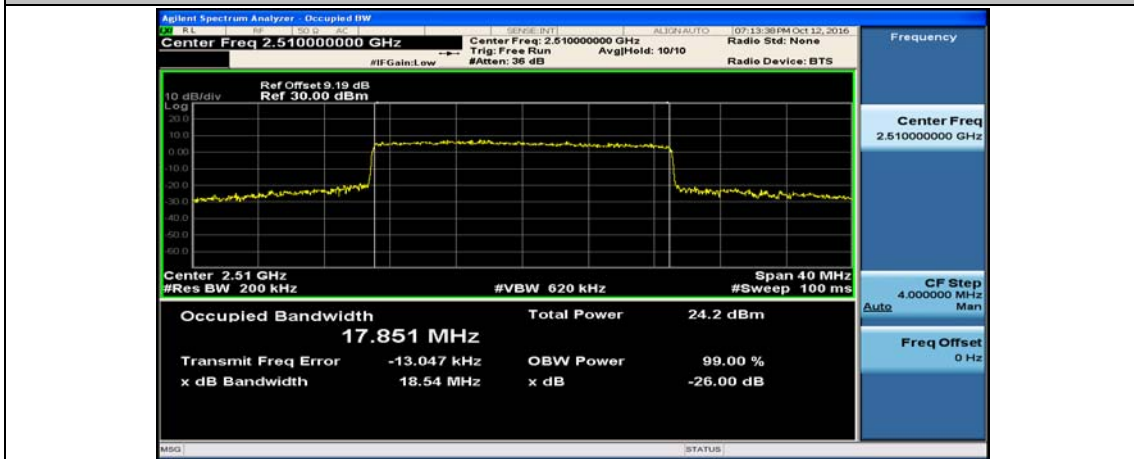

(Channel Bandwidth:20 MHz)_LCH_16QAM_100RB#0