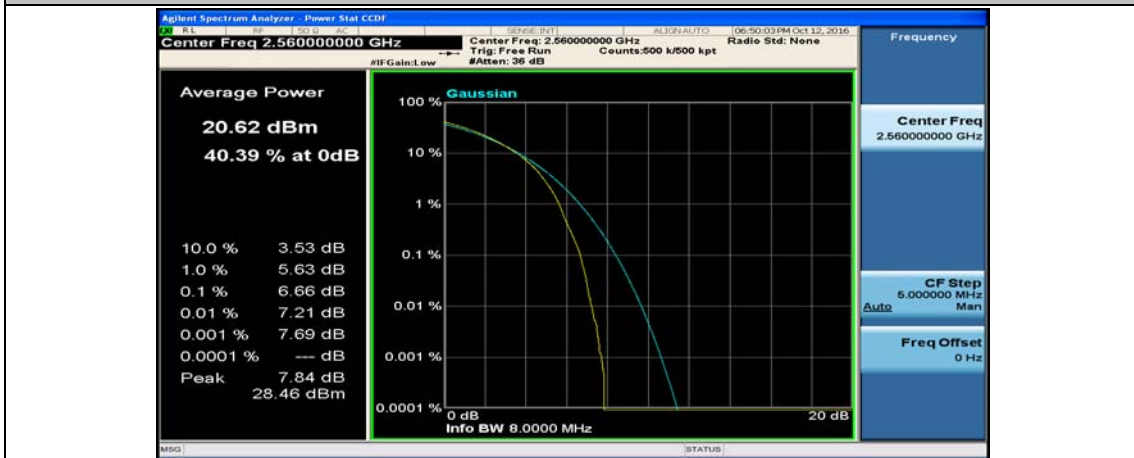

(Channel Bandwidth:20 MHz)_MCH_16QAM_100RB#0

(Channel Bandwidth:20 MHz)_HCH_16QAM_1RB#49

(Channel Bandwidth:20 MHz)_HCH_16QAM_50RB#0

(Channel Bandwidth:20 MHz)_HCH_16QAM_50RB#25

(Channel Bandwidth:20 MHz)_HCH_16QAM_50RB#0