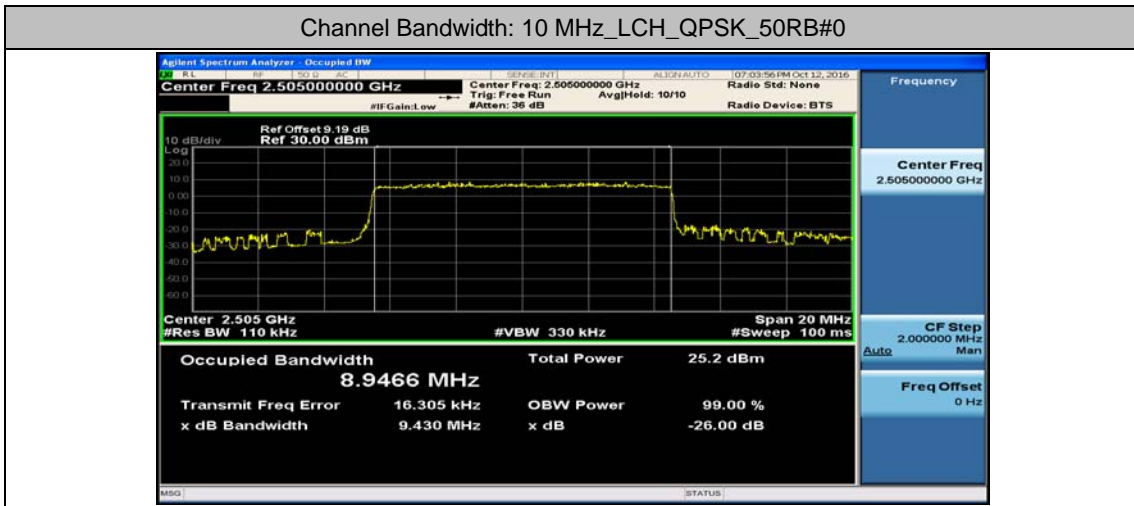

Test Graphs

Channel Bandwidth: 5 MHz

(Channel Bandwidth: 5 MHz)_LCH_16QAM_25RB#0

(Channel Bandwidth: 5 MHz)_MCH_16QAM_25RB#0

(Channel Bandwidth: 5 MHz)_HCH_16QAM_25RB#0

Channel Bandwidth: 10 MHz

Channel Bandwidth: 10 MHz_LCH_16QAM_50RB#0