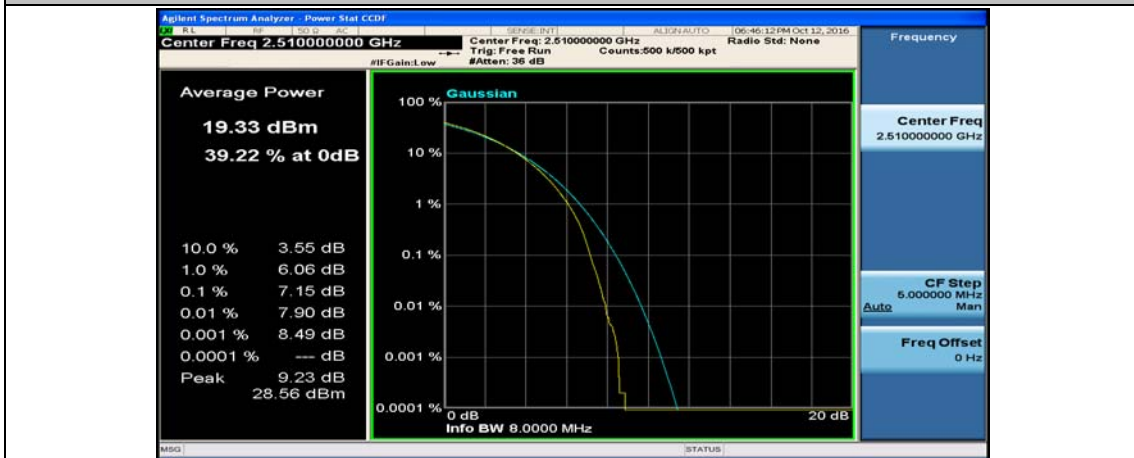

(Channel Bandwidth:20 MHz)_MCH_QPSK_50RB#0

(Channel Bandwidth:20 MHz)_MCH_QPSK_50RB#25

(Channel Bandwidth:20 MHz)_MCH_QPSK_50RB#50

(Channel Bandwidth:20 MHz)_HCH_QPSK_50RB#0

(Channel Bandwidth:20 MHz)_HCH_QPSK_50RB#25

(Channel Bandwidth:20 MHz)_HCH_QPSK_50RB#50

(Channel Bandwidth:20 MHz)_HCH_QPSK_100RB#0

(Channel Bandwidth:20 MHz)_LCH_16QAM_1RB#0

(Channel Bandwidth:20 MHz)_LCH_16QAM_1RB#49

(Channel Bandwidth:20 MHz)_LCH_16QAM_1RB#99

(Channel Bandwidth:20 MHz)_LCH_16QAM_50RB#0

(Channel Bandwidth:20 MHz)_LCH_16QAM_50RB#25

(Channel Bandwidth:20 MHz)_LCH_16QAM_50RB#0

(Channel Bandwidth:20 MHz)_LCH_16QAM_100RB#0

(Channel Bandwidth:20 MHz)_MCH_16QAM_1RB#0