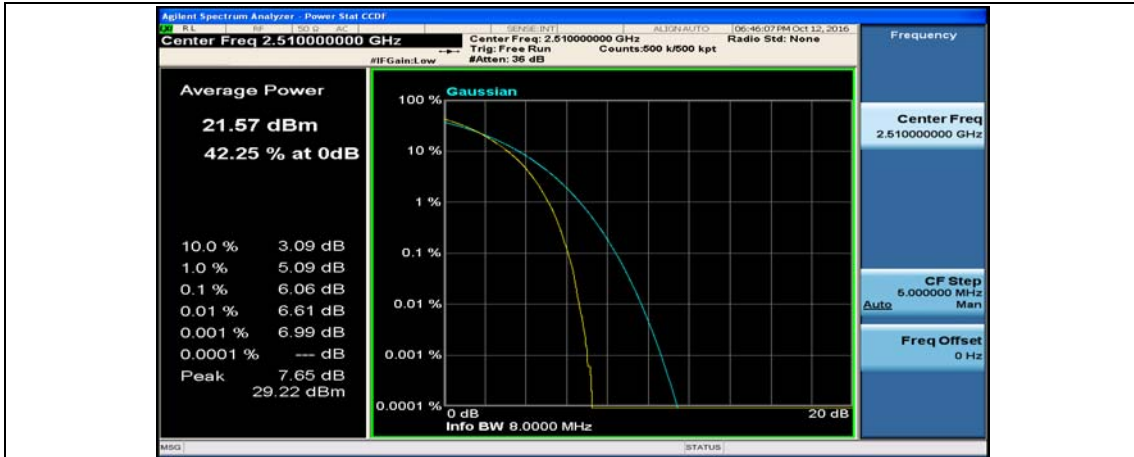

(Channel Bandwidth:20 MHz)_HCH_QPSK_50RB#50

(Channel Bandwidth:20 MHz)_HCH_QPSK_100RB#0

(Channel Bandwidth:20 MHz)_LCH_16QAM_1RB#0

(Channel Bandwidth:20 MHz)_LCH_16QAM_1RB#49

(Channel Bandwidth:20 MHz)_LCH_16QAM_1RB#99

(Channel Bandwidth:20 MHz)_LCH_16QAM_50RB#0

(Channel Bandwidth:20 MHz)_LCH_16QAM_50RB#25

(Channel Bandwidth:20 MHz)_LCH_16QAM_50RB#0

(Channel Bandwidth:20 MHz)_LCH_16QAM_100RB#0

(Channel Bandwidth:20 MHz)_MCH_16QAM_1RB#0