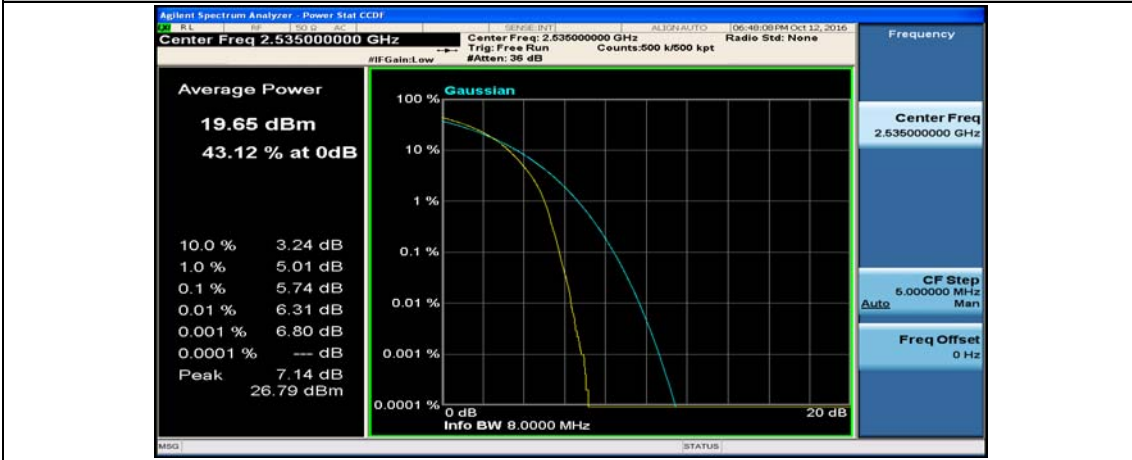

(Channel Bandwidth:20 MHz)_MCH_QPSK_50RB#0

(Channel Bandwidth:20 MHz)_MCH_QPSK_50RB#25

(Channel Bandwidth:20 MHz)_MCH_QPSK_50RB#50

(Channel Bandwidth:20 MHz)_HCH_QPSK_50RB#0

(Channel Bandwidth:20 MHz)_HCH_QPSK_50RB#25

(Channel Bandwidth:20 MHz)_HCH_QPSK_50RB#50

(Channel Bandwidth:20 MHz)_HCH_QPSK_100RB#0

(Channel Bandwidth:20 MHz)_LCH_16QAM_1RB#0

(Channel Bandwidth:20 MHz)_LCH_16QAM_1RB#49

(Channel Bandwidth:20 MHz)_LCH_16QAM_1RB#99