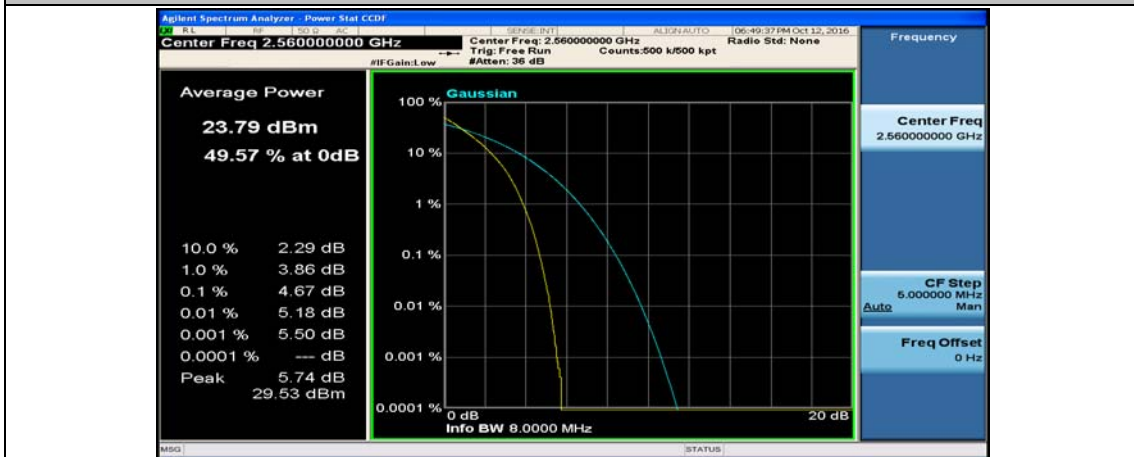

(Channel Bandwidth:20 MHz)_MCH_QPSK_50RB#0

(Channel Bandwidth:20 MHz)_MCH_QPSK_50RB#25

(Channel Bandwidth:20 MHz)_MCH_QPSK_50RB#50

(Channel Bandwidth:20 MHz)_HCH_QPSK_50RB#0

(Channel Bandwidth:20 MHz)_HCH_QPSK_50RB#25

(Channel Bandwidth:20 MHz)_HCH_QPSK_50RB#50

(Channel Bandwidth:20 MHz)_HCH_QPSK_100RB#0

(Channel Bandwidth:20 MHz)_LCH_16QAM_1RB#0

(Channel Bandwidth:20 MHz)_LCH_16QAM_1RB#49

(Channel Bandwidth:20 MHz)_LCH_16QAM_1RB#99