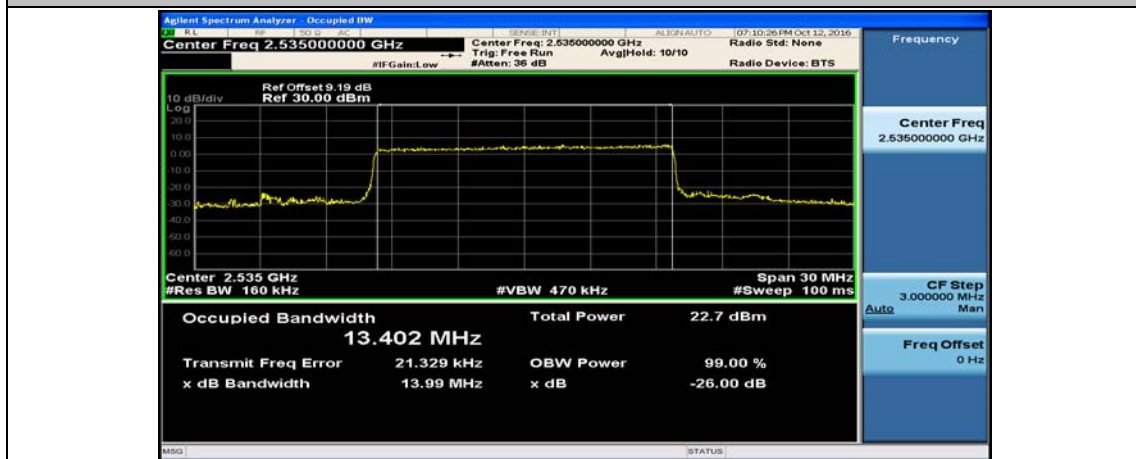

(Channel Bandwidth:15 MHz)_MCH_16QAM_75RB#0