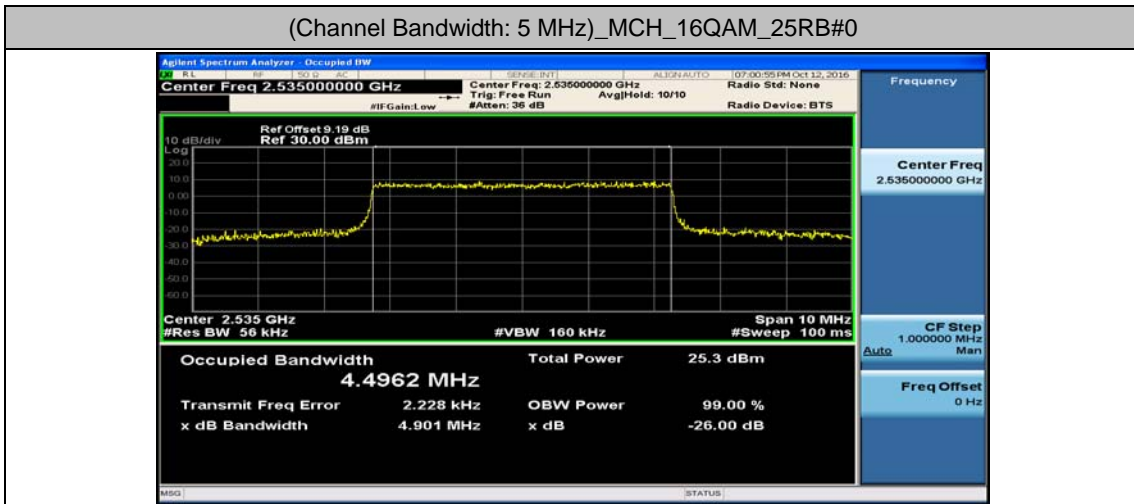

Test Graphs

Channel Bandwidth: 5 MHz

(Channel Bandwidth: 5 MHz)_LCH_16QAM_25RB#0

(Channel Bandwidth: 5 MHz)_MCH_16QAM_25RB#0

(Channel Bandwidth: 5 MHz)_HCH_16QAM_25RB#0

Channel Bandwidth: 10 MHz

Channel Bandwidth: 10 MHz_LCH_16QAM_50RB#0