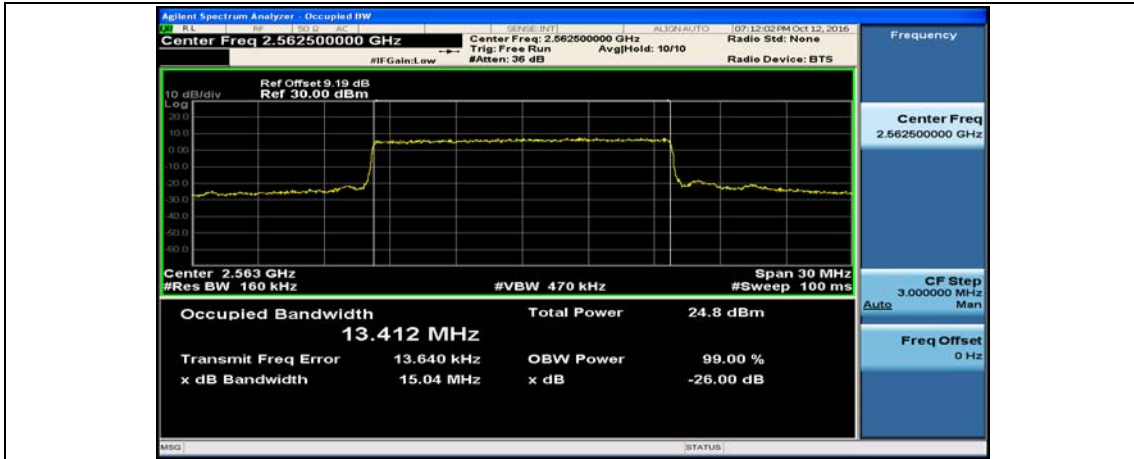

(Channel Bandwidth:15 MHz)_HCH_16QAM_75RB#0