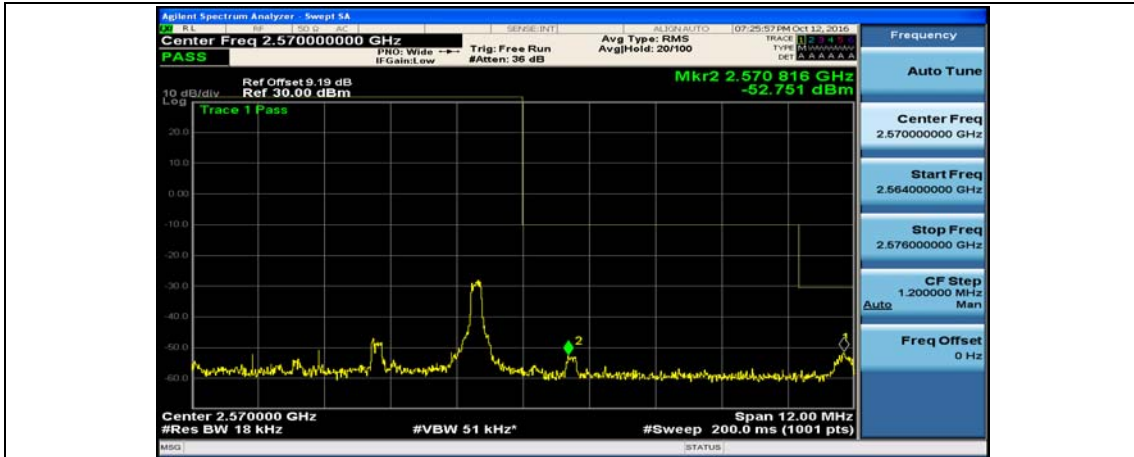

(Channel Bandwidth:15 MHz)_HCH_QPSK_1RB#37