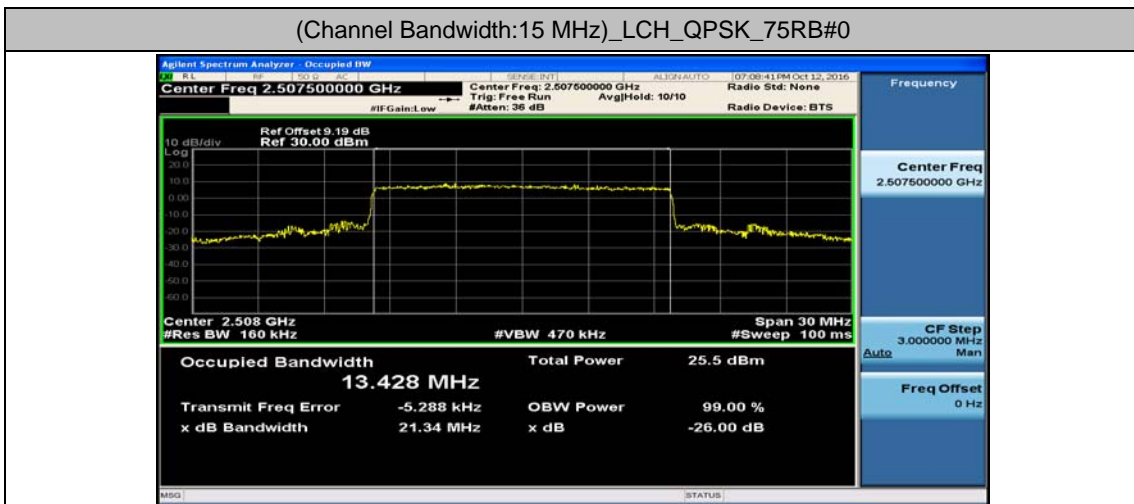

Channel Bandwidth: 10 MHz_MCH_16QAM_50RB#0

Channel Bandwidth: 10 MHz_HCH_16QAM_50RB#0

Channel Bandwidth: 15 MHz

(Channel Bandwidth:15 MHz)_LCH_QPSK_75RB#0

(Channel Bandwidth:15 MHz)_MCH_QPSK_75RB#0

(Channel Bandwidth:15 MHz)_HCH_QPSK_75RB#0