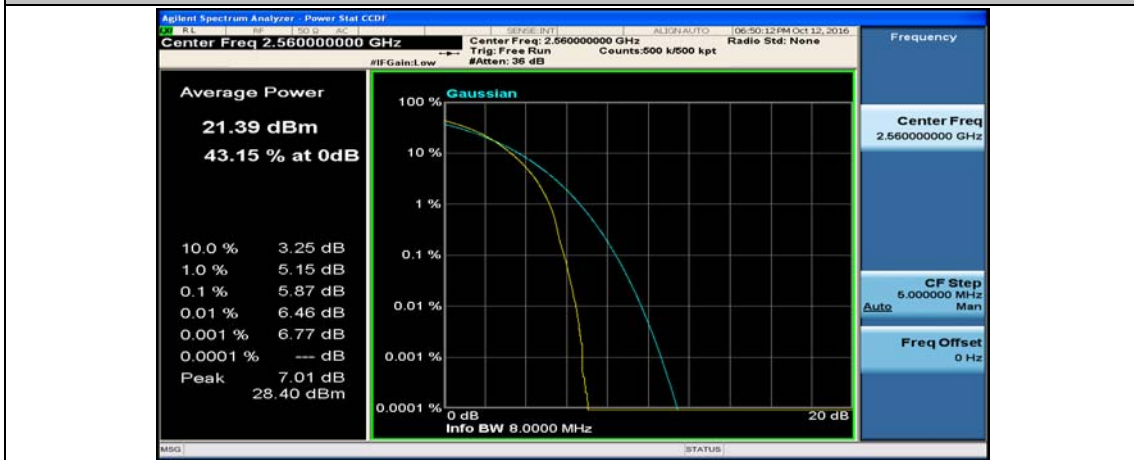

(Channel Bandwidth:20 MHz)_MCH_QPSK_50RB#0

(Channel Bandwidth:20 MHz)_MCH_QPSK_50RB#25

(Channel Bandwidth:20 MHz)_MCH_QPSK_50RB#50

(Channel Bandwidth:20 MHz)_HCH_QPSK_50RB#0

(Channel Bandwidth:20 MHz)_HCH_QPSK_50RB#25

(Channel Bandwidth:20 MHz)_HCH_QPSK_50RB#50

(Channel Bandwidth:20 MHz)_HCH_QPSK_100RB#0

(Channel Bandwidth:20 MHz)_LCH_16QAM_1RB#0

(Channel Bandwidth:20 MHz)_LCH_16QAM_1RB#49

(Channel Bandwidth:20 MHz)_LCH_16QAM_1RB#99