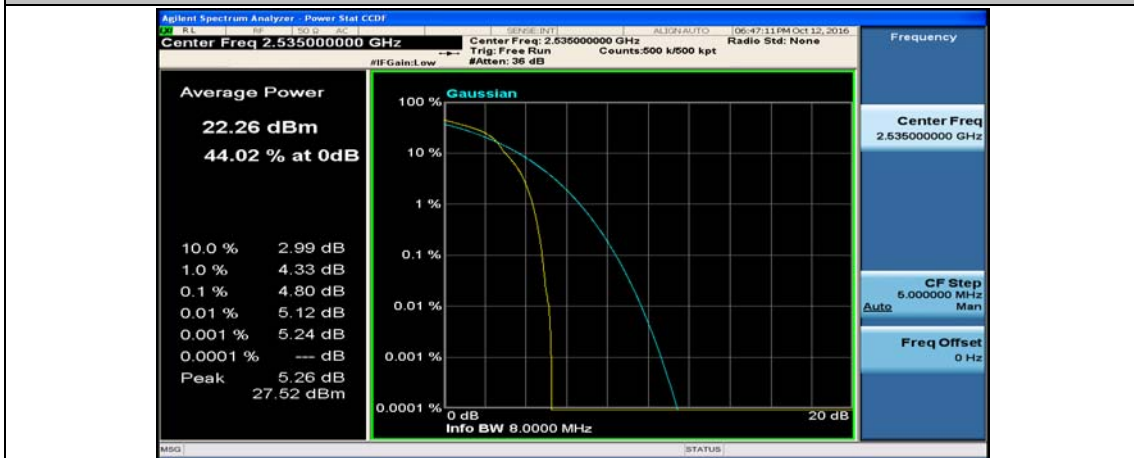

(Channel Bandwidth:20 MHz)_MCH_16QAM_1RB#49