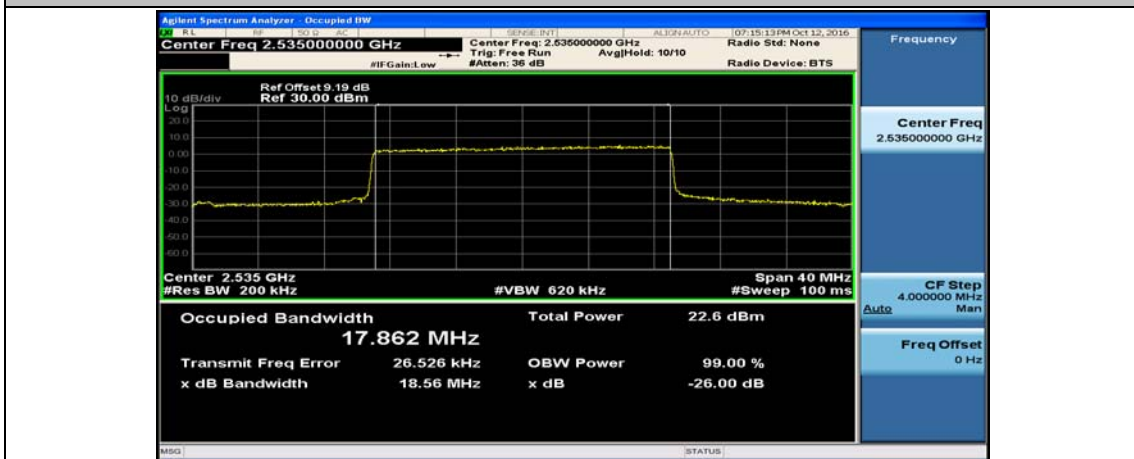

(Channel Bandwidth:20 MHz)_MCH_16QAM_100RB#0