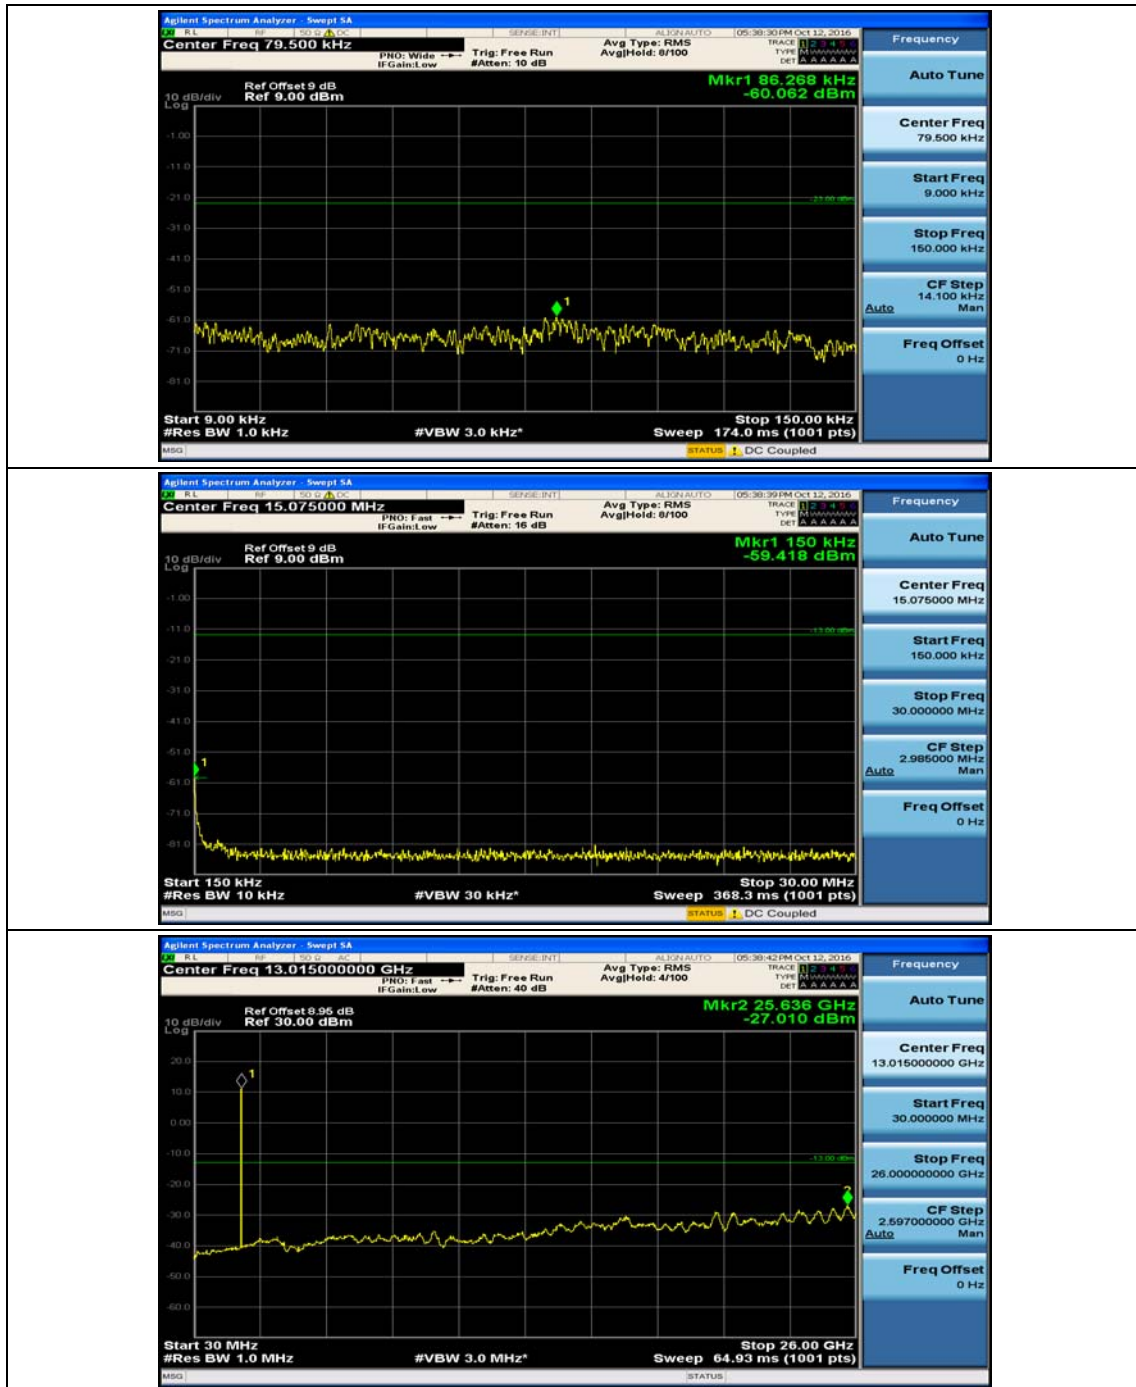

(Channel Bandwidth: 1.4 MHz)_HCH_16QAM_1RB#0

Channel Bandwidth: 3 MHz

(Channel Bandwidth: 3 MHz)_MCH_QPSK_1RB#0

(Channel Bandwidth: 3 MHz)_MCH_QPSK_1RB#7

(Channel Bandwidth: 3 MHz)_HCH_QPSK_1RB#0

(Channel Bandwidth: 3 MHz)_HCH_QPSK_1RB#7