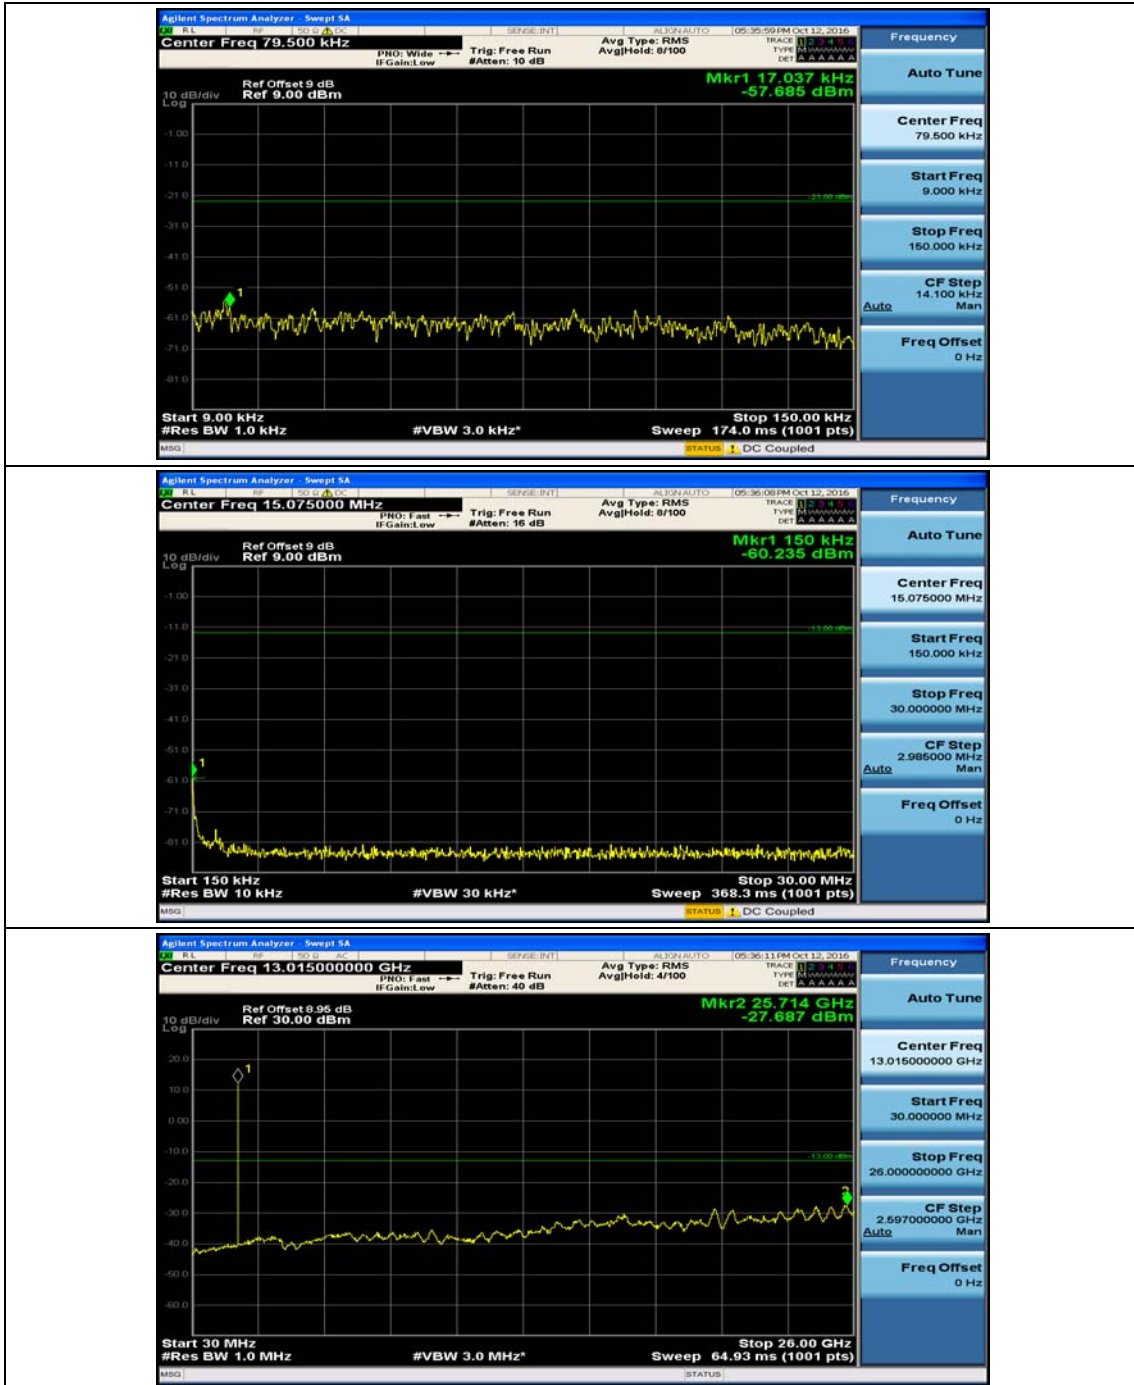

(Channel Bandwidth: 3 MHz)_LCH_16QAM_1RB#7

(Channel Bandwidth: 3 MHz)_MCH_16QAM_1RB#0