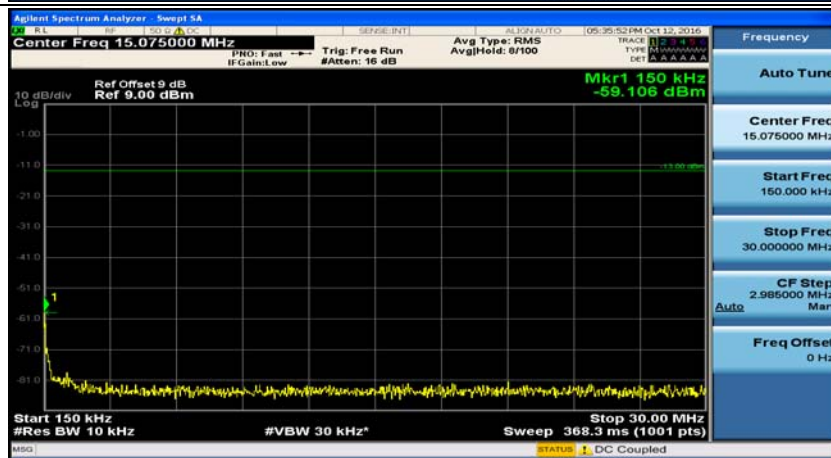

(Channel Bandwidth: 3 MHz)_LCH_16QAM_1RB#0