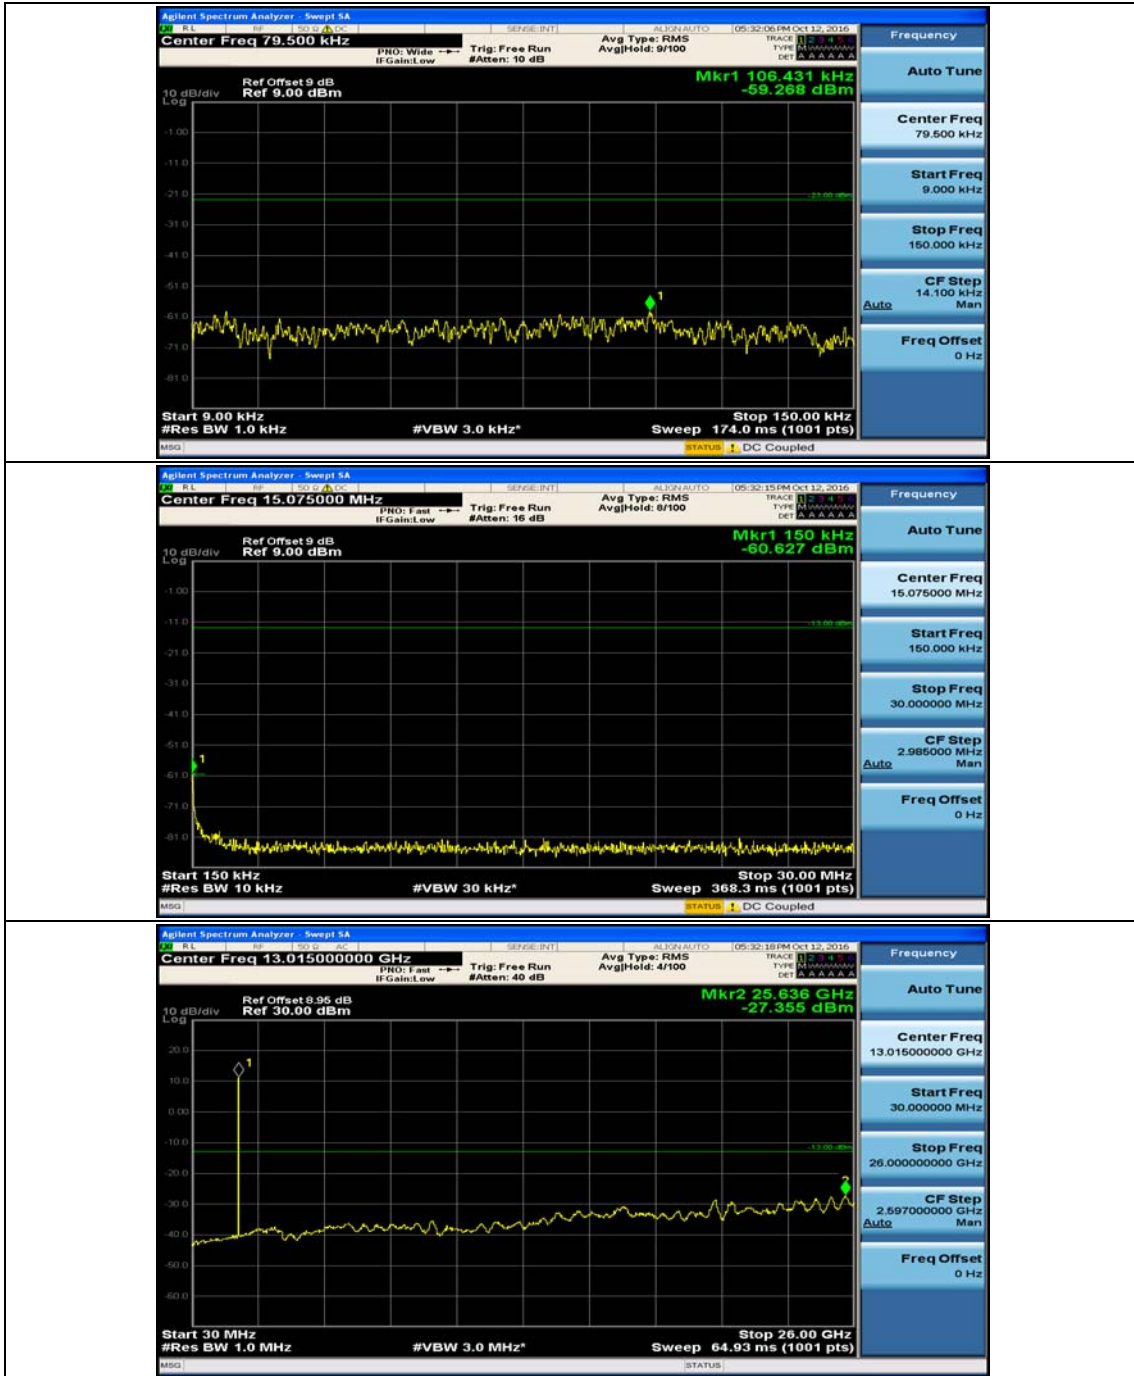

Test Graphs

Channel Bandwidth: 1.4 MHz

(Channel Bandwidth: 1.4 MHz)_MCH_OPSK_1RB#0

(Channel Bandwidth: 1.4 MHz)_HCH_QPSK_1RB#0

(Channel Bandwidth: 1.4 MHz)_LCH_16QAM_1RB#0

(Channel Bandwidth: 1.4 MHz)_MCH_16QAM_1RB#0