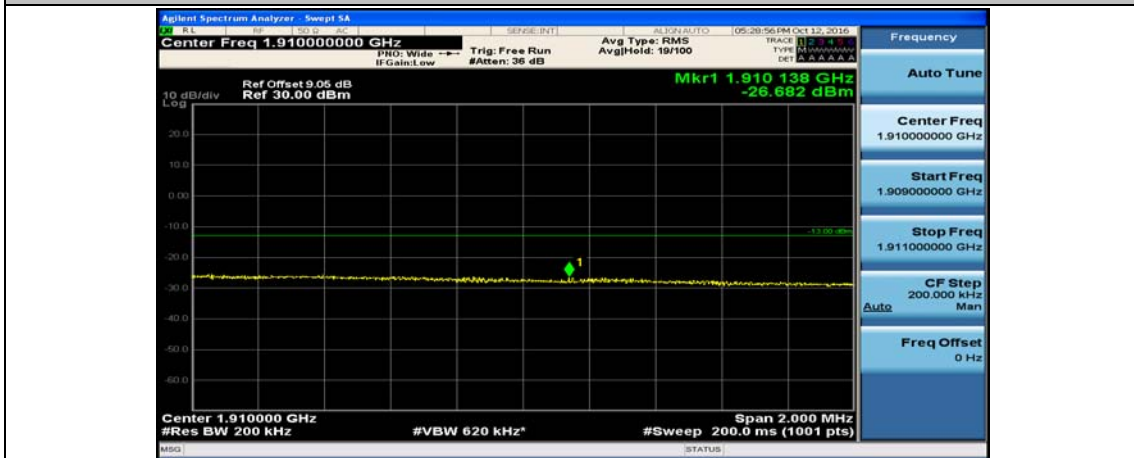

(Channel Bandwidth:20 MHz)_HCH_QPSK_50RB#25