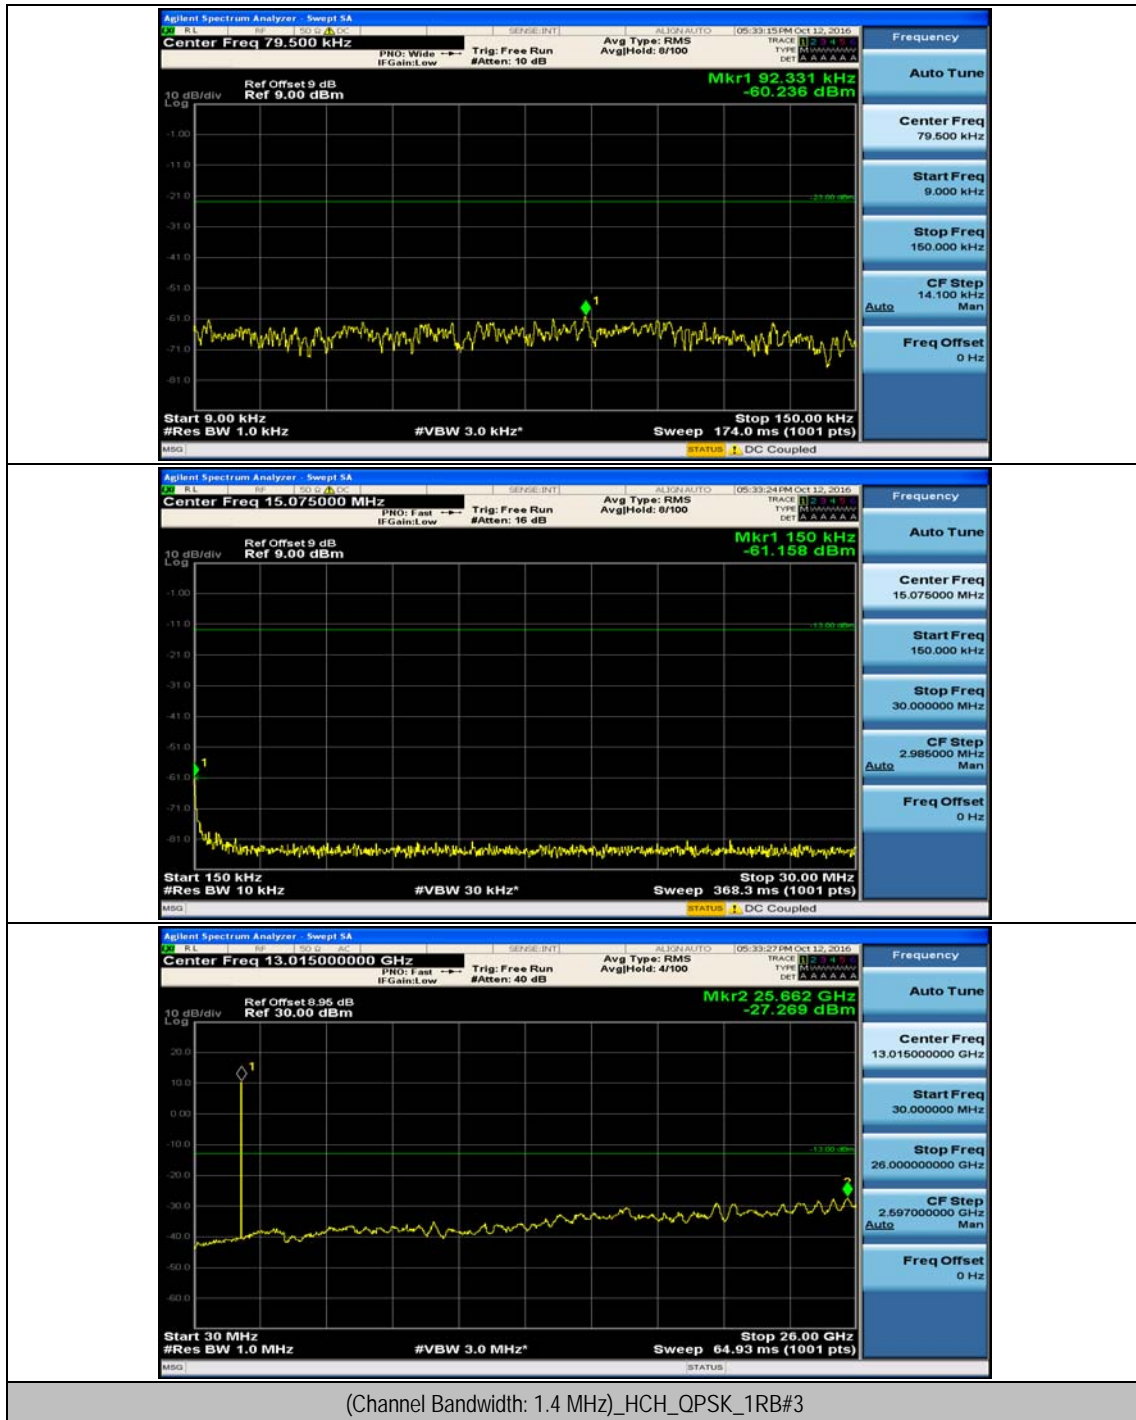

Test Graphs

Channel Bandwidth: 1.4 MHz

(Channel Bandwidth: 1.4 MHz)_MCH_OPSK_1RB#0

(Channel Bandwidth: 1.4 MHz)_HCH_QPSK_1RB#0

(Channel Bandwidth: 1.4 MHz)_LCH_16QAM_1RB#0

(Channel Bandwidth: 1.4 MHz)_MCH_16QAM_1RB#0