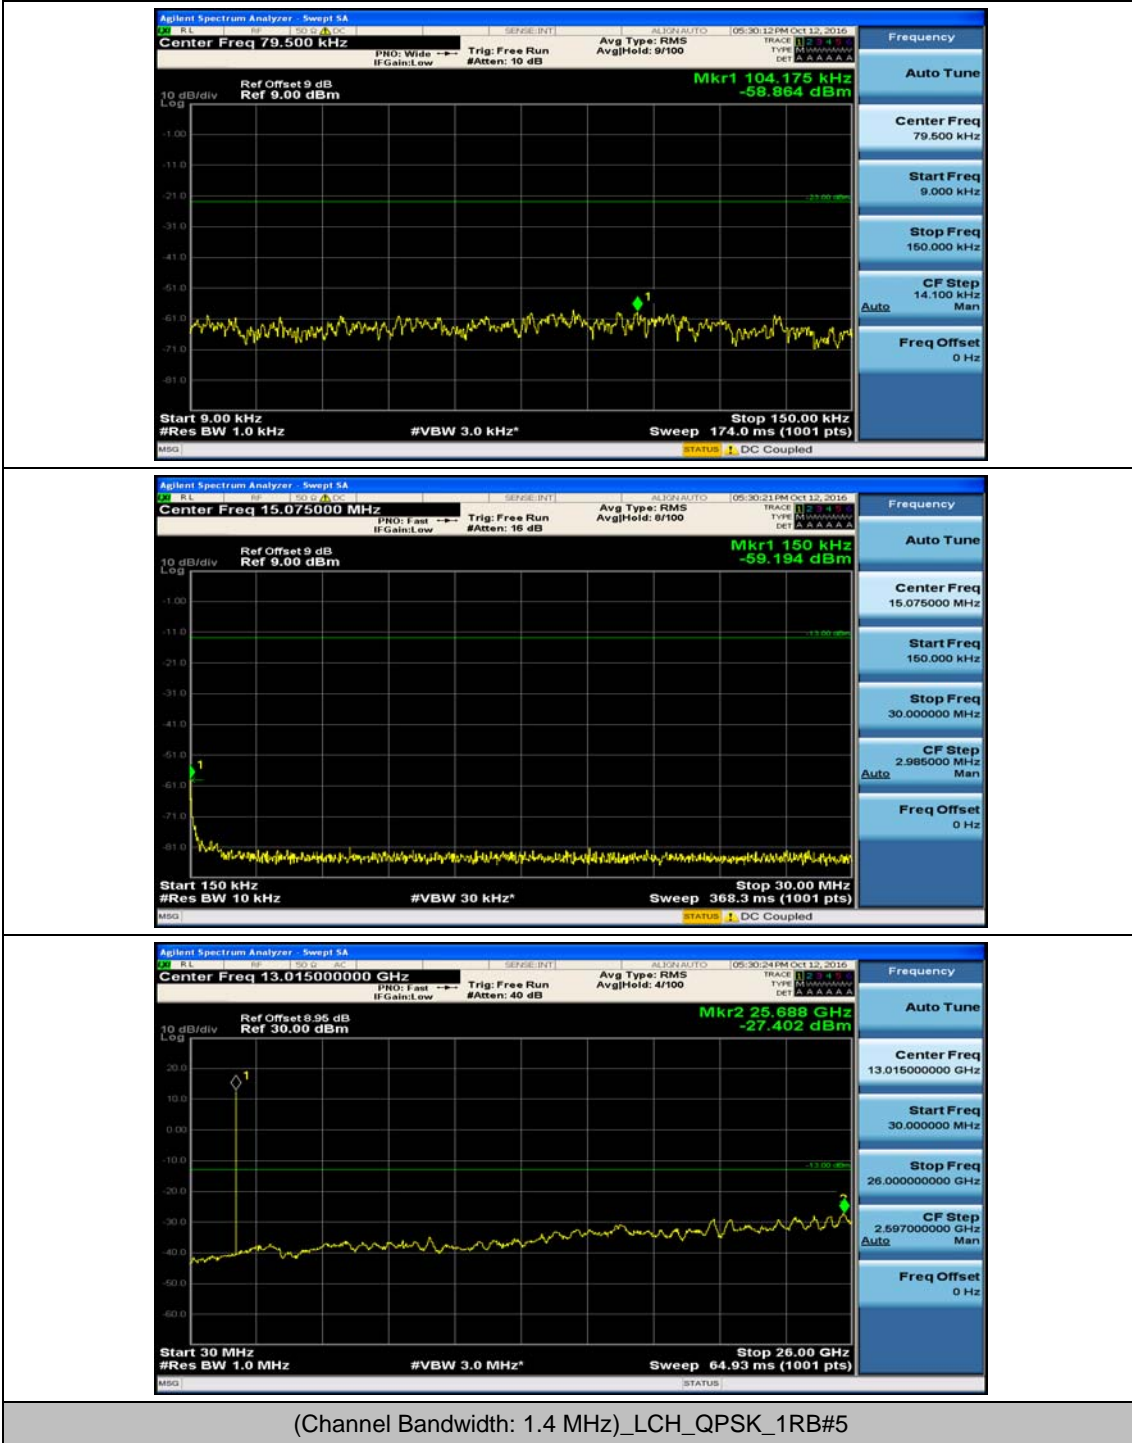

(Channel Bandwidth:20 MHz)_HCH_16QAM_50RB#0

(Channel Bandwidth:20 MHz)_HCH_16QAM_50RB#25

(Channel Bandwidth:20 MHz)_HCH_16QAM_50RB#50

(Channel Bandwidth:20 MHz)_HCH_16QAM_100RB#0

Appendix E: Conducted Spurious Emission

Test Graphs

Channel Bandwidth: 1.4 MHz

(Channel Bandwidth: 1.4 MHz)_MCH_OPSK_1RB#0

(Channel Bandwidth: 1.4 MHz)_HCH_QPSK_1RB#0

(Channel Bandwidth: 1.4 MHz)_LCH_16QAM_1RB#0

(Channel Bandwidth: 1.4 MHz)_MCH_16QAM_1RB#0