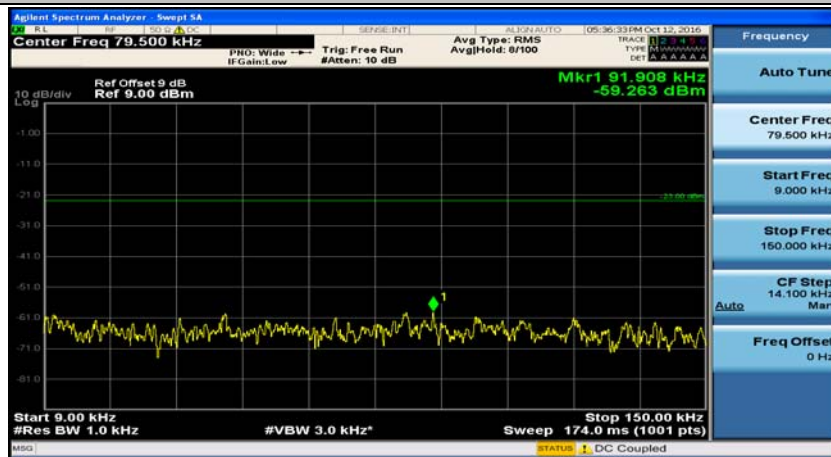

(Channel Bandwidth: 3 MHz)_MCH_QPSK_1RB#0