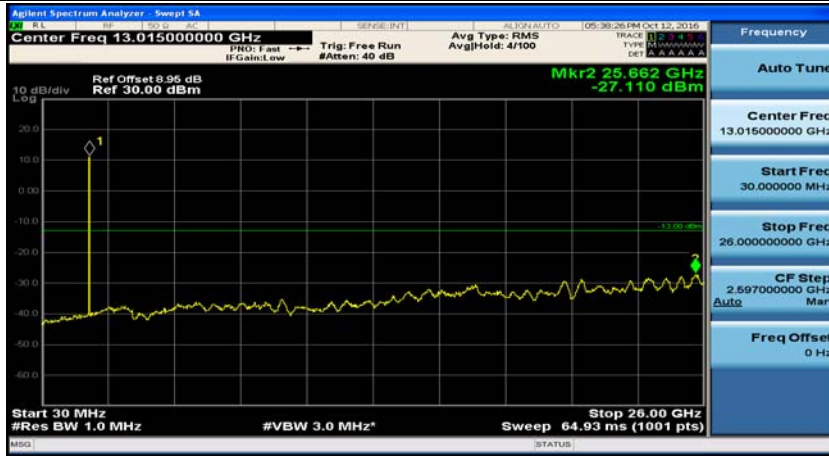

(Channel Bandwidth: 1.4 MHz)_HCH_16QAM_1RB#0

Channel Bandwidth: 3 MHz

(Channel Bandwidth: 3 MHz)_MCH_QPSK_1RB#0

(Channel Bandwidth: 3 MHz)_MCH_QPSK_1RB#7

(Channel Bandwidth: 3 MHz)_HCH_QPSK_1RB#0

(Channel Bandwidth: 3 MHz)_HCH_QPSK_1RB#7