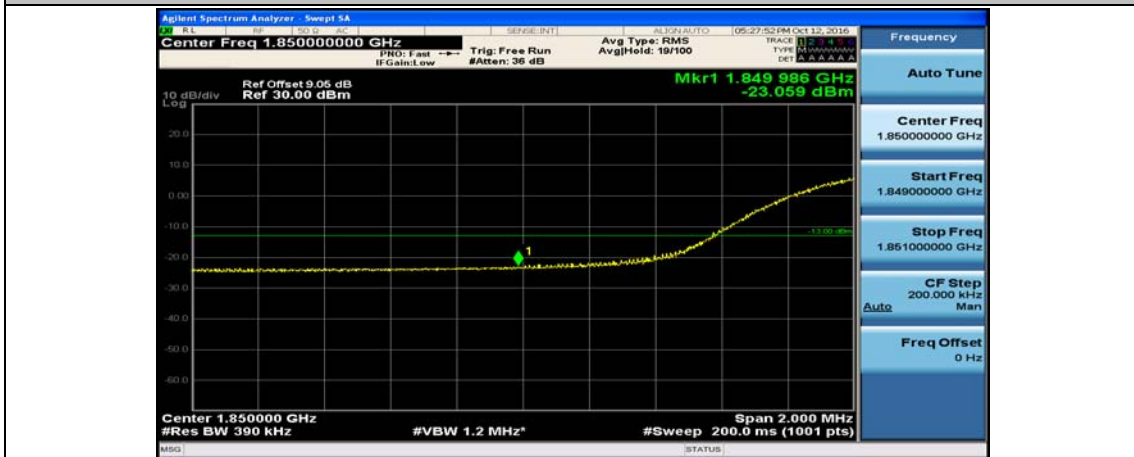

(Channel Bandwidth:20 MHz)_LCH_QPSK_100RB#0