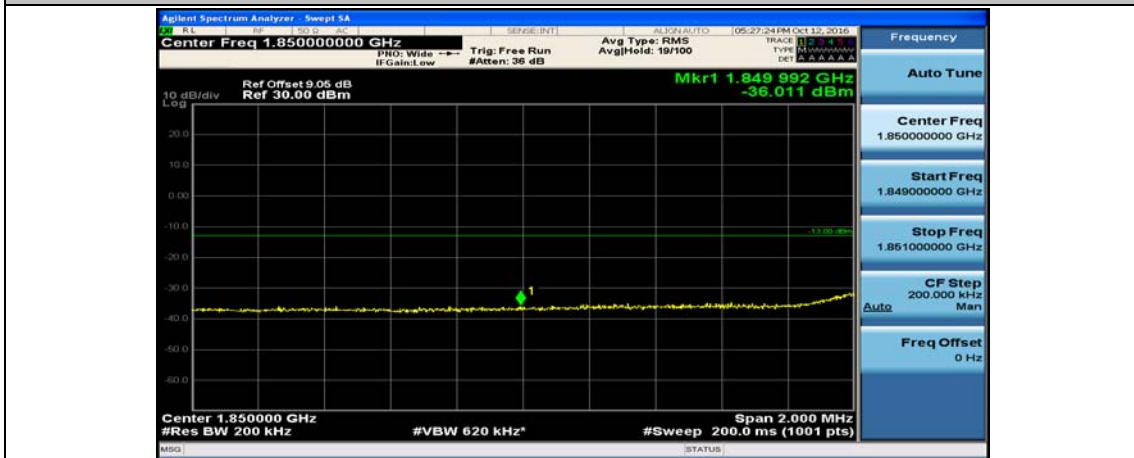

(Channel Bandwidth:20 MHz)_LCH_QPSK_50RB#50