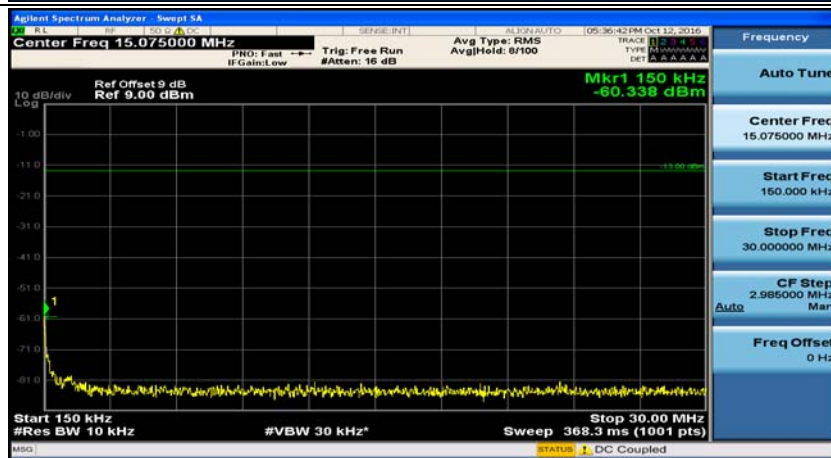

(Channel Bandwidth: 1.4 MHz)_HCH_16QAM_1RB#0

Channel Bandwidth: 3 MHz

(Channel Bandwidth: 3 MHz)_MCH_QPSK_1RB#0

(Channel Bandwidth: 3 MHz)_MCH_QPSK_1RB#7

(Channel Bandwidth: 3 MHz)_HCH_QPSK_1RB#0

(Channel Bandwidth: 3 MHz)_HCH_QPSK_1RB#7