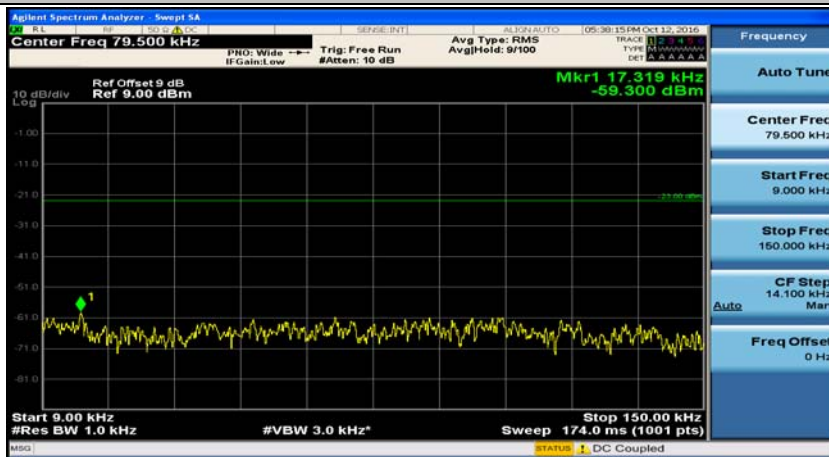

(Channel Bandwidth: 3 MHz)_HCH_QPSK_1RB#0