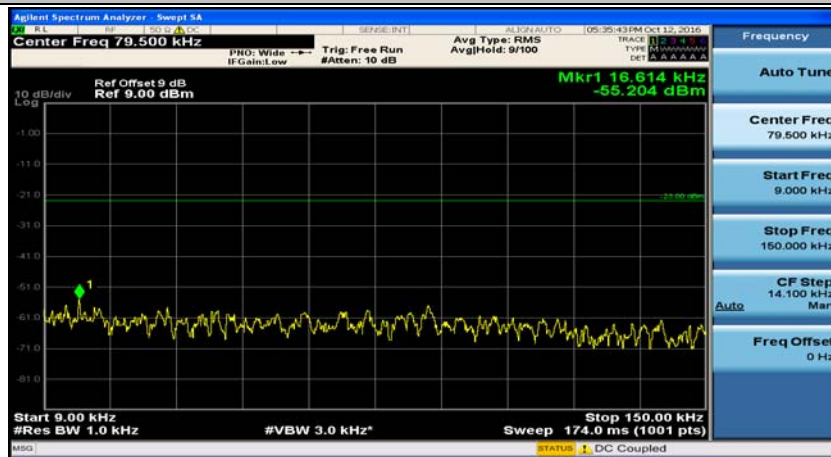

(Channel Bandwidth: 3 MHz)_LCH_16QAM_1RB#0