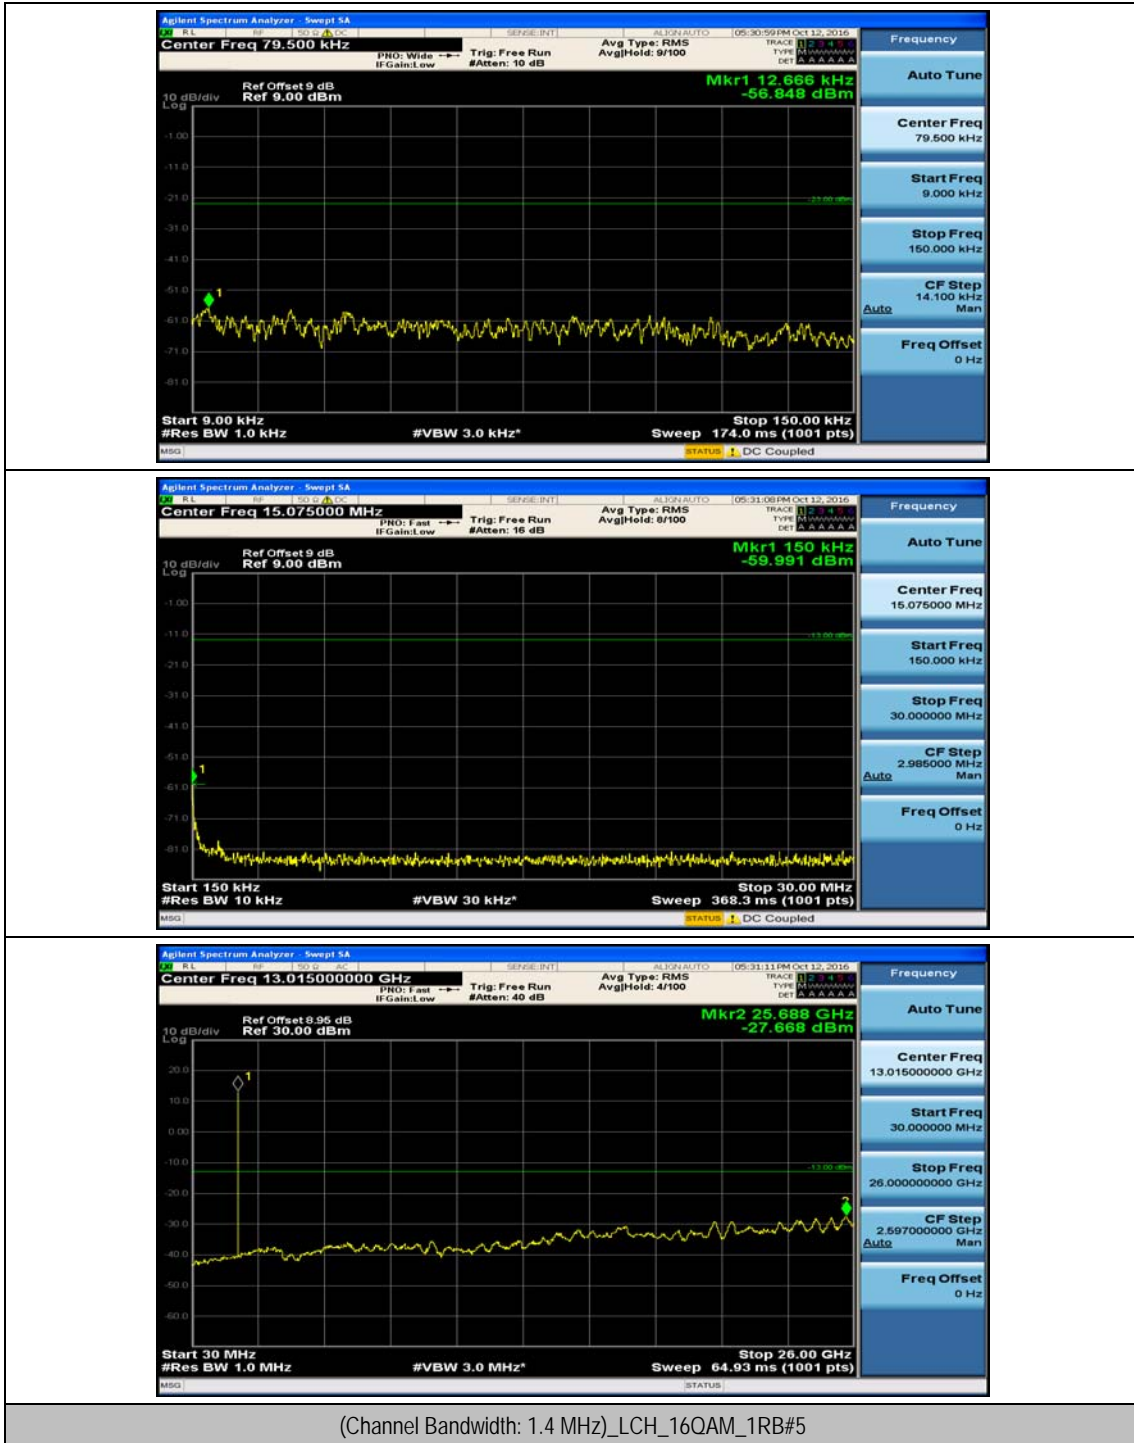

Test Graphs

Channel Bandwidth: 1.4 MHz

(Channel Bandwidth: 1.4 MHz)_MCH_OPSK_1RB#0

(Channel Bandwidth: 1.4 MHz)_HCH_QPSK_1RB#0

(Channel Bandwidth: 1.4 MHz)_LCH_16QAM_1RB#0

(Channel Bandwidth: 1.4 MHz)_MCH_16QAM_1RB#0