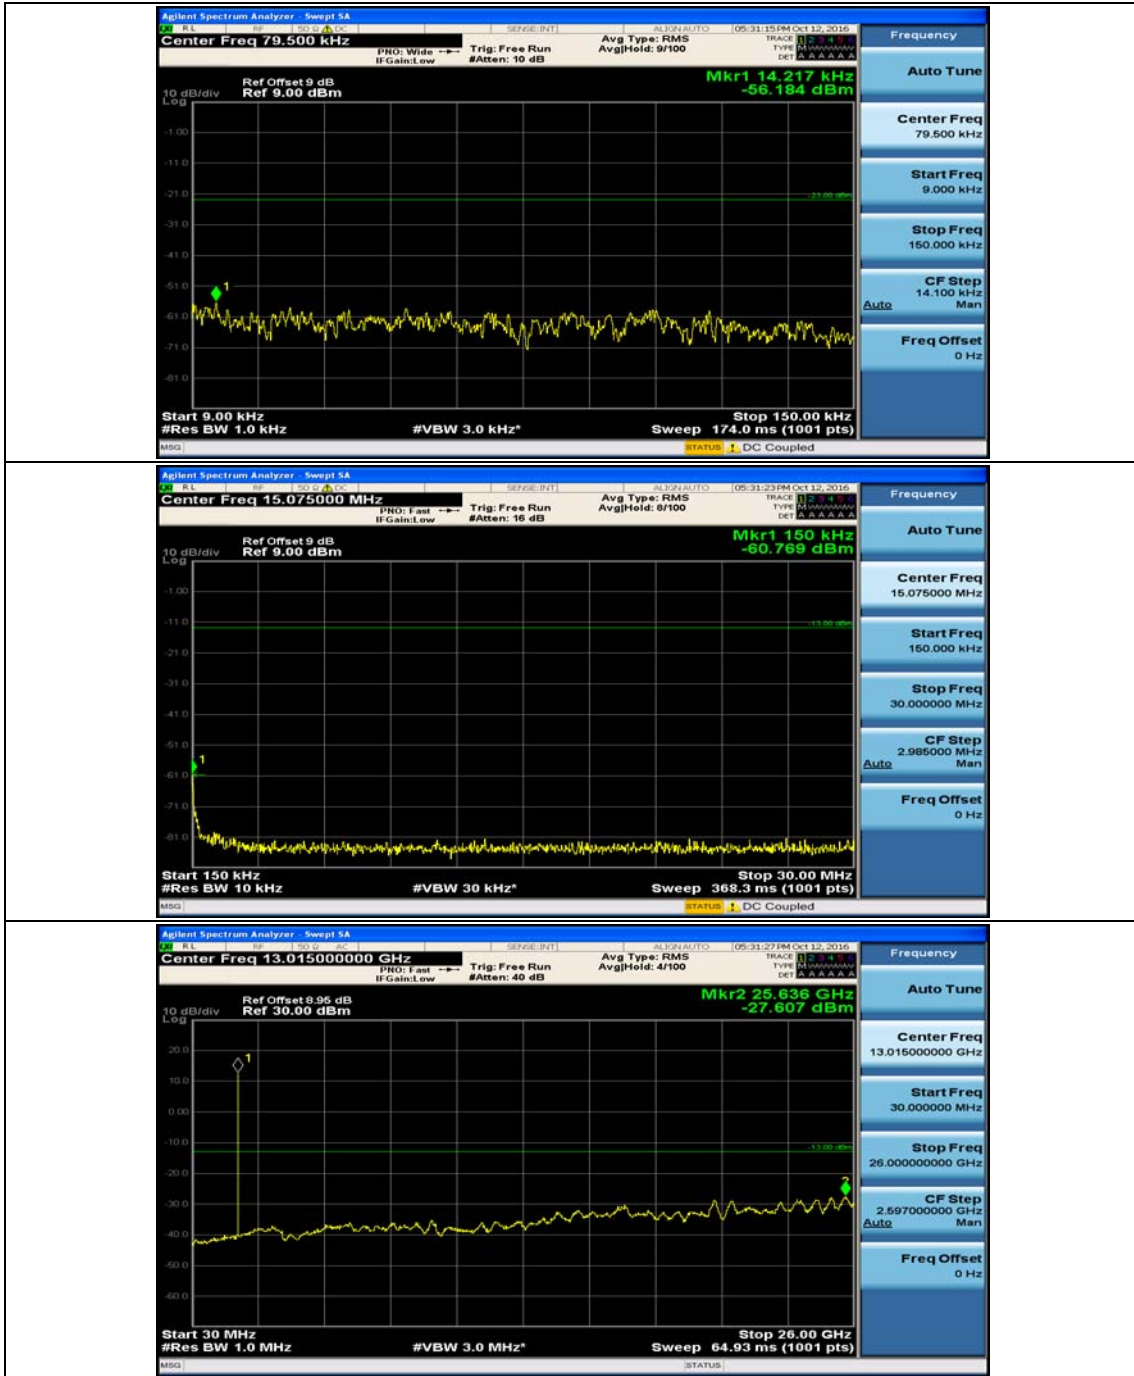

Test Graphs

Channel Bandwidth: 1.4 MHz

(Channel Bandwidth: 1.4 MHz)_MCH_OPSK_1RB#0

(Channel Bandwidth: 1.4 MHz)_HCH_QPSK_1RB#0

(Channel Bandwidth: 1.4 MHz)_LCH_16QAM_1RB#0

(Channel Bandwidth: 1.4 MHz)_MCH_16QAM_1RB#0