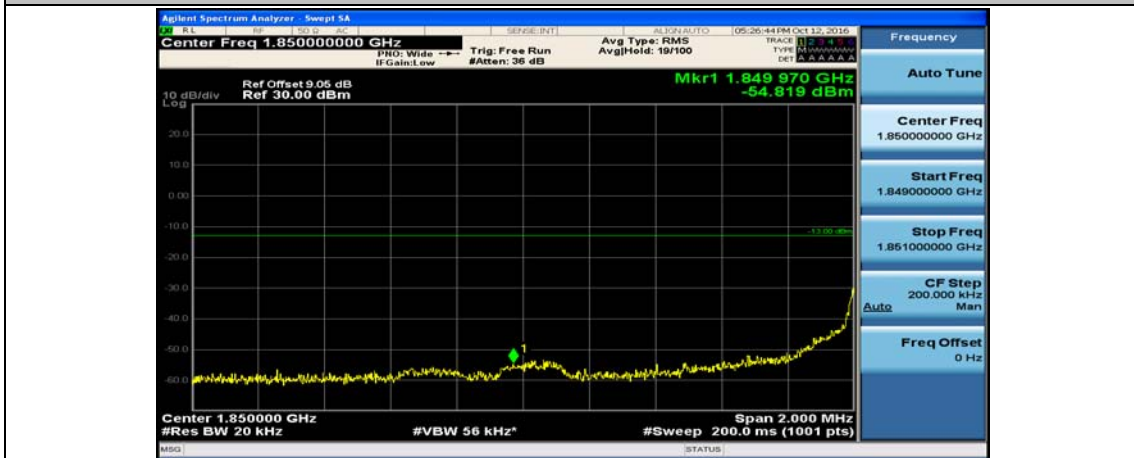

(Channel Bandwidth:15 MHz)_HCH_16QAM_37RB#38

(Channel Bandwidth:15 MHz)_HCH_16QAM_75RB#0

Channel Bandwidth: 20 MHz

(Channel Bandwidth:20 MHz)_LCH_QPSK_1RB#49

(Channel Bandwidth:20 MHz)_LCH_QPSK_1RB#99

(Channel Bandwidth:20 MHz)_LCH_QPSK_50RB#0