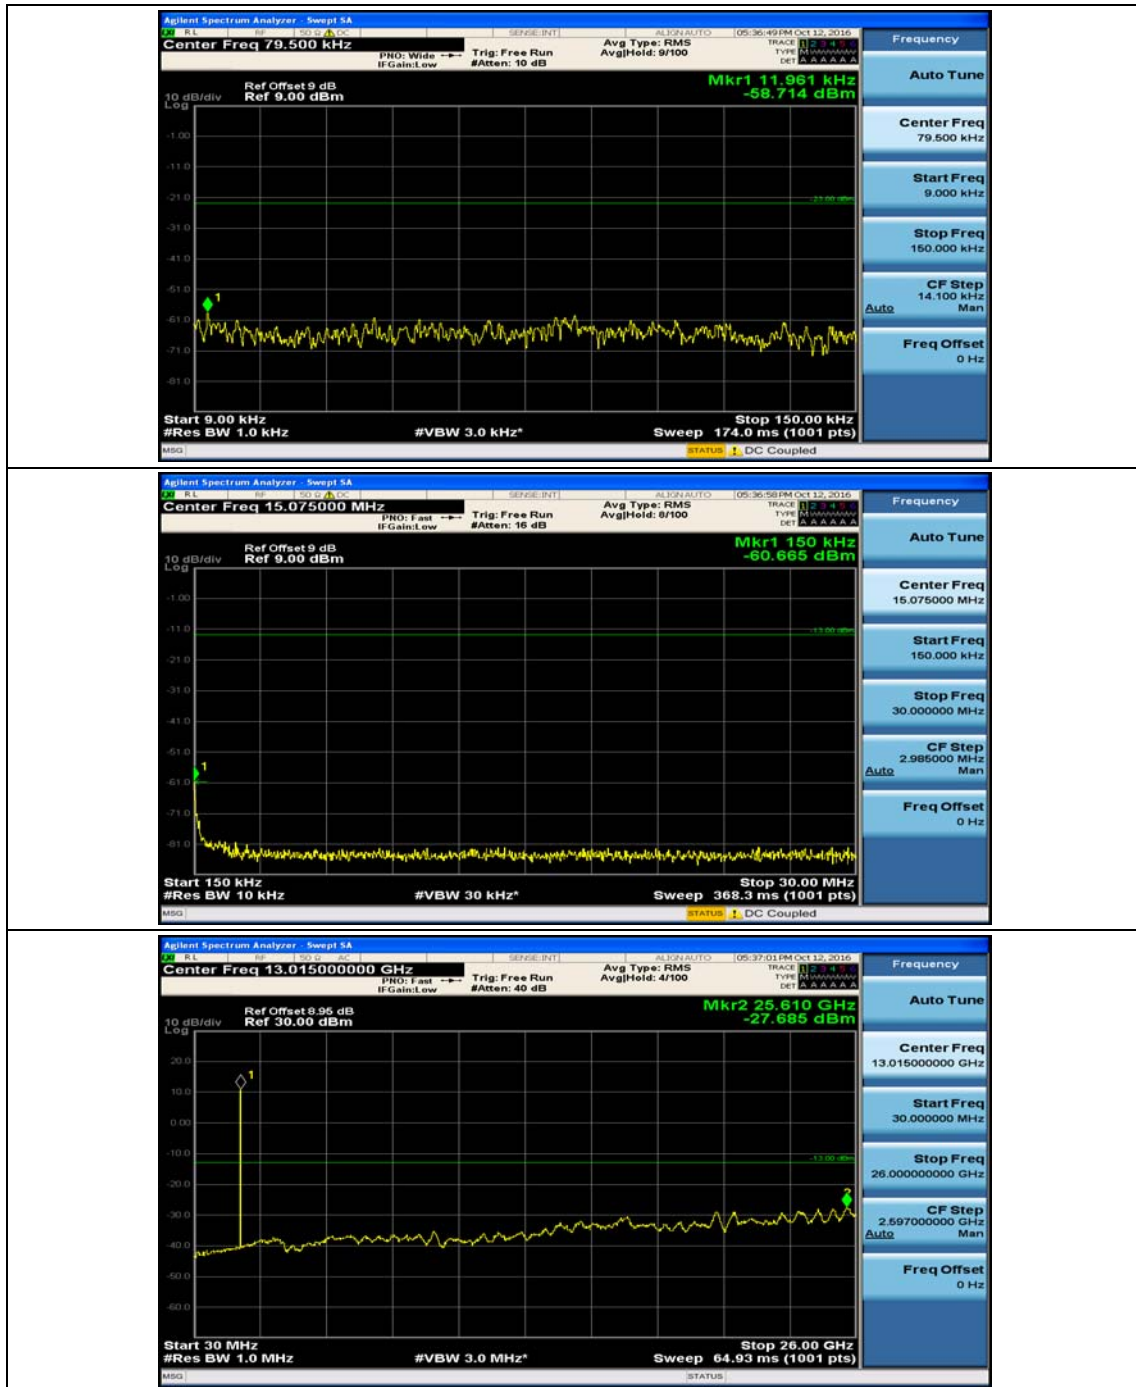

(Channel Bandwidth: 1.4 MHz)_HCH_16QAM_1RB#0

Channel Bandwidth: 3 MHz

(Channel Bandwidth: 3 MHz)_MCH_QPSK_1RB#0

(Channel Bandwidth: 3 MHz)_MCH_QPSK_1RB#7

(Channel Bandwidth: 3 MHz)_HCH_QPSK_1RB#0

(Channel Bandwidth: 3 MHz)_HCH_QPSK_1RB#7