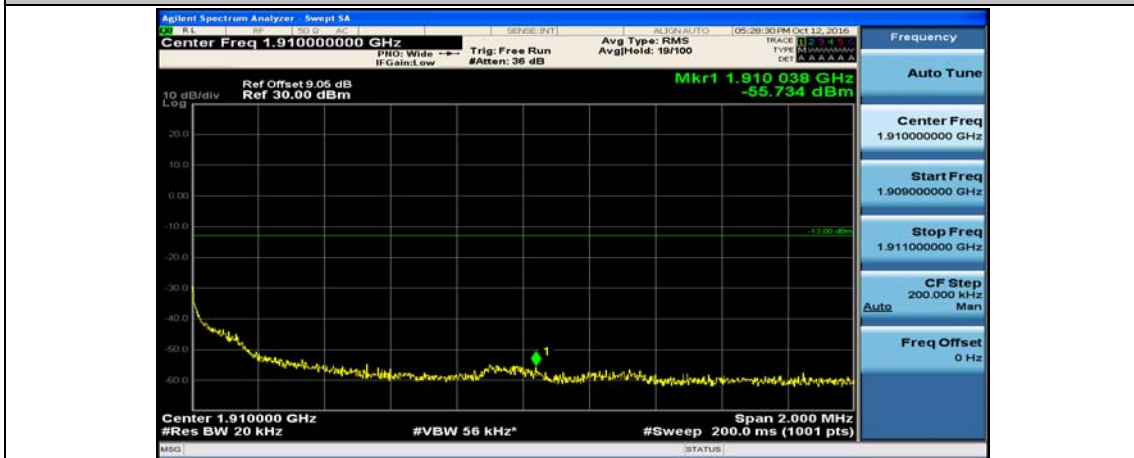

(Channel Bandwidth:20 MHz)_HCH_16QAM_1RB#0