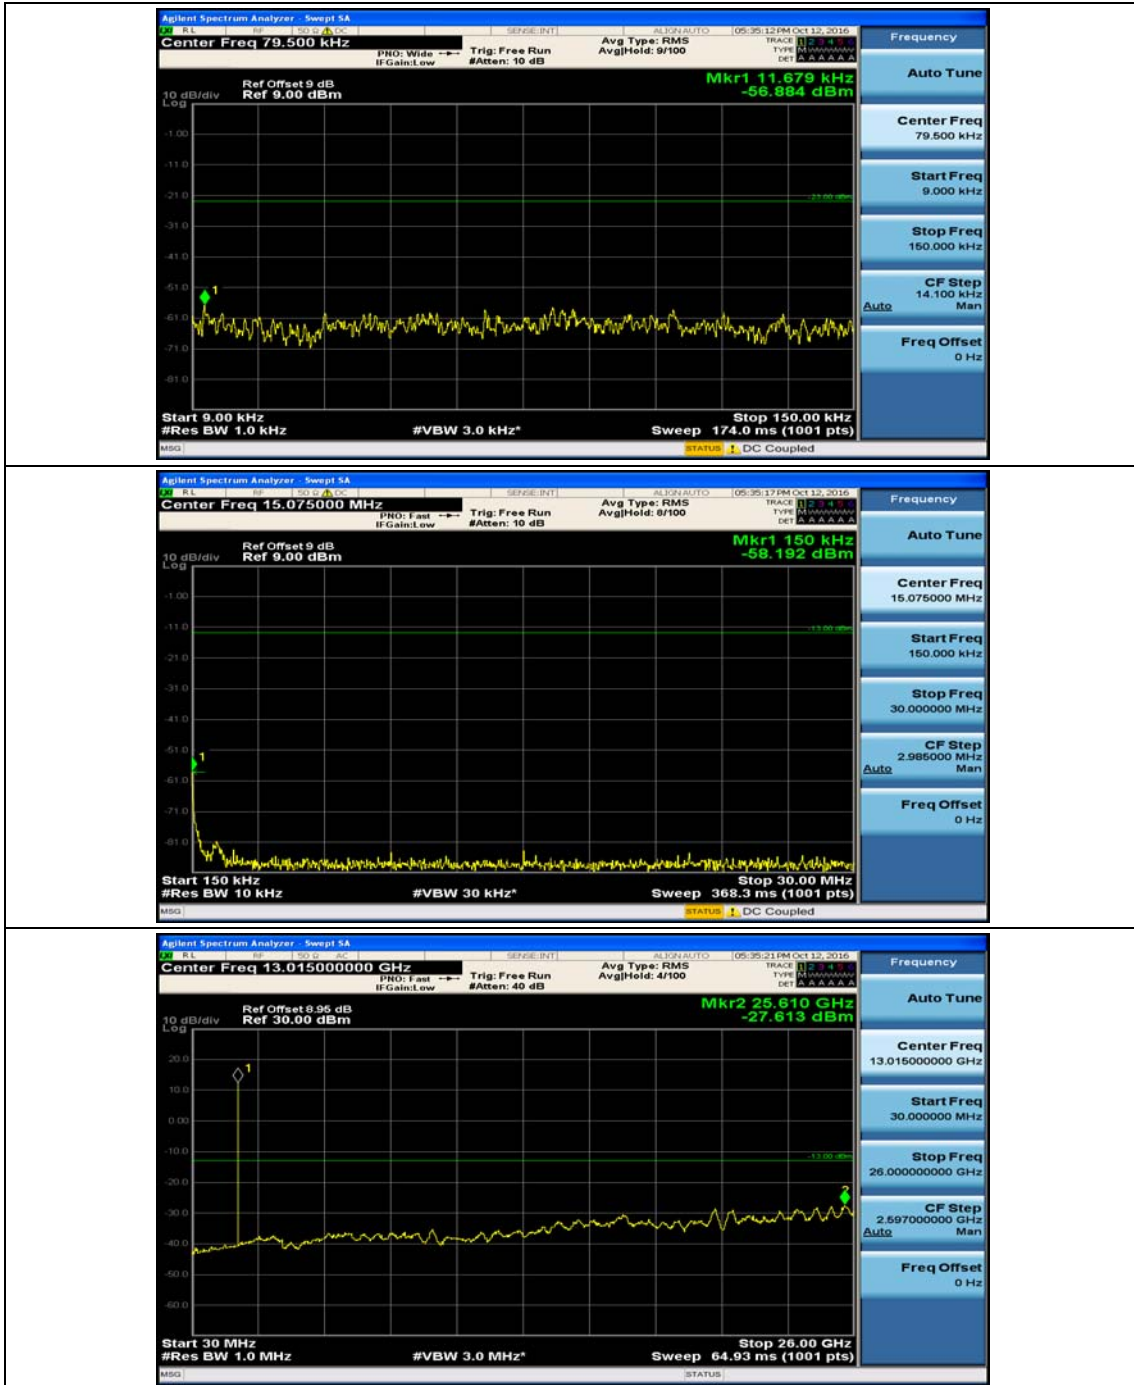

Test Graphs

Channel Bandwidth: 1.4 MHz

(Channel Bandwidth: 1.4 MHz)_MCH_OPSK_1RB#0

(Channel Bandwidth: 1.4 MHz)_HCH_QPSK_1RB#0

(Channel Bandwidth: 1.4 MHz)_LCH_16QAM_1RB#0

(Channel Bandwidth: 1.4 MHz)_MCH_16QAM_1RB#0

(Channel Bandwidth: 1.4 MHz)_HCH_16QAM_1RB#0

Channel Bandwidth: 3 MHz

(Channel Bandwidth: 3 MHz)_MCH_QPSK_1RB#0

(Channel Bandwidth: 3 MHz)_MCH_QPSK_1RB#7

(Channel Bandwidth: 3 MHz)_HCH_QPSK_1RB#0

(Channel Bandwidth: 3 MHz)_HCH_QPSK_1RB#7