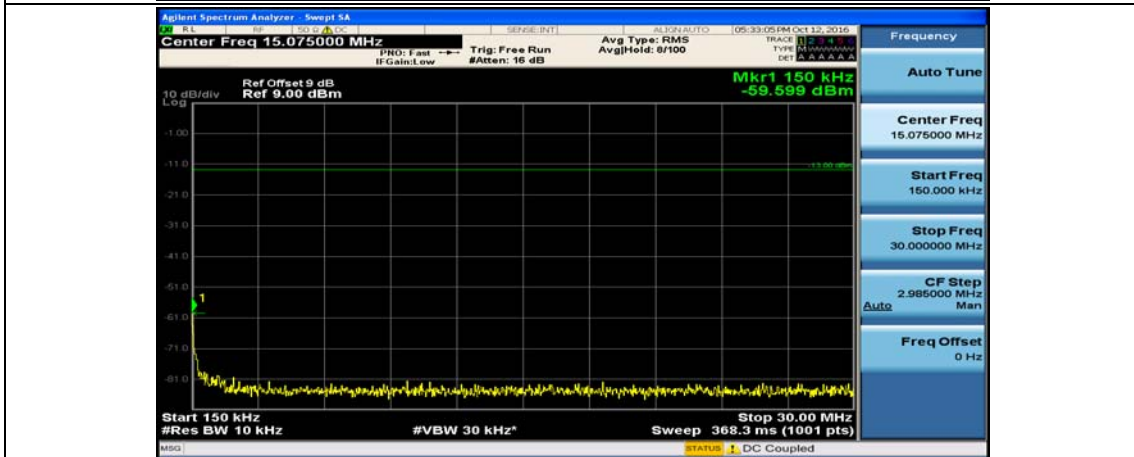

Test Graphs

Channel Bandwidth: 1.4 MHz

(Channel Bandwidth: 1.4 MHz)_MCH_OPSK_1RB#0

(Channel Bandwidth: 1.4 MHz)_HCH_QPSK_1RB#0

(Channel Bandwidth: 1.4 MHz)_LCH_16QAM_1RB#0

(Channel Bandwidth: 1.4 MHz)_MCH_16QAM_1RB#0