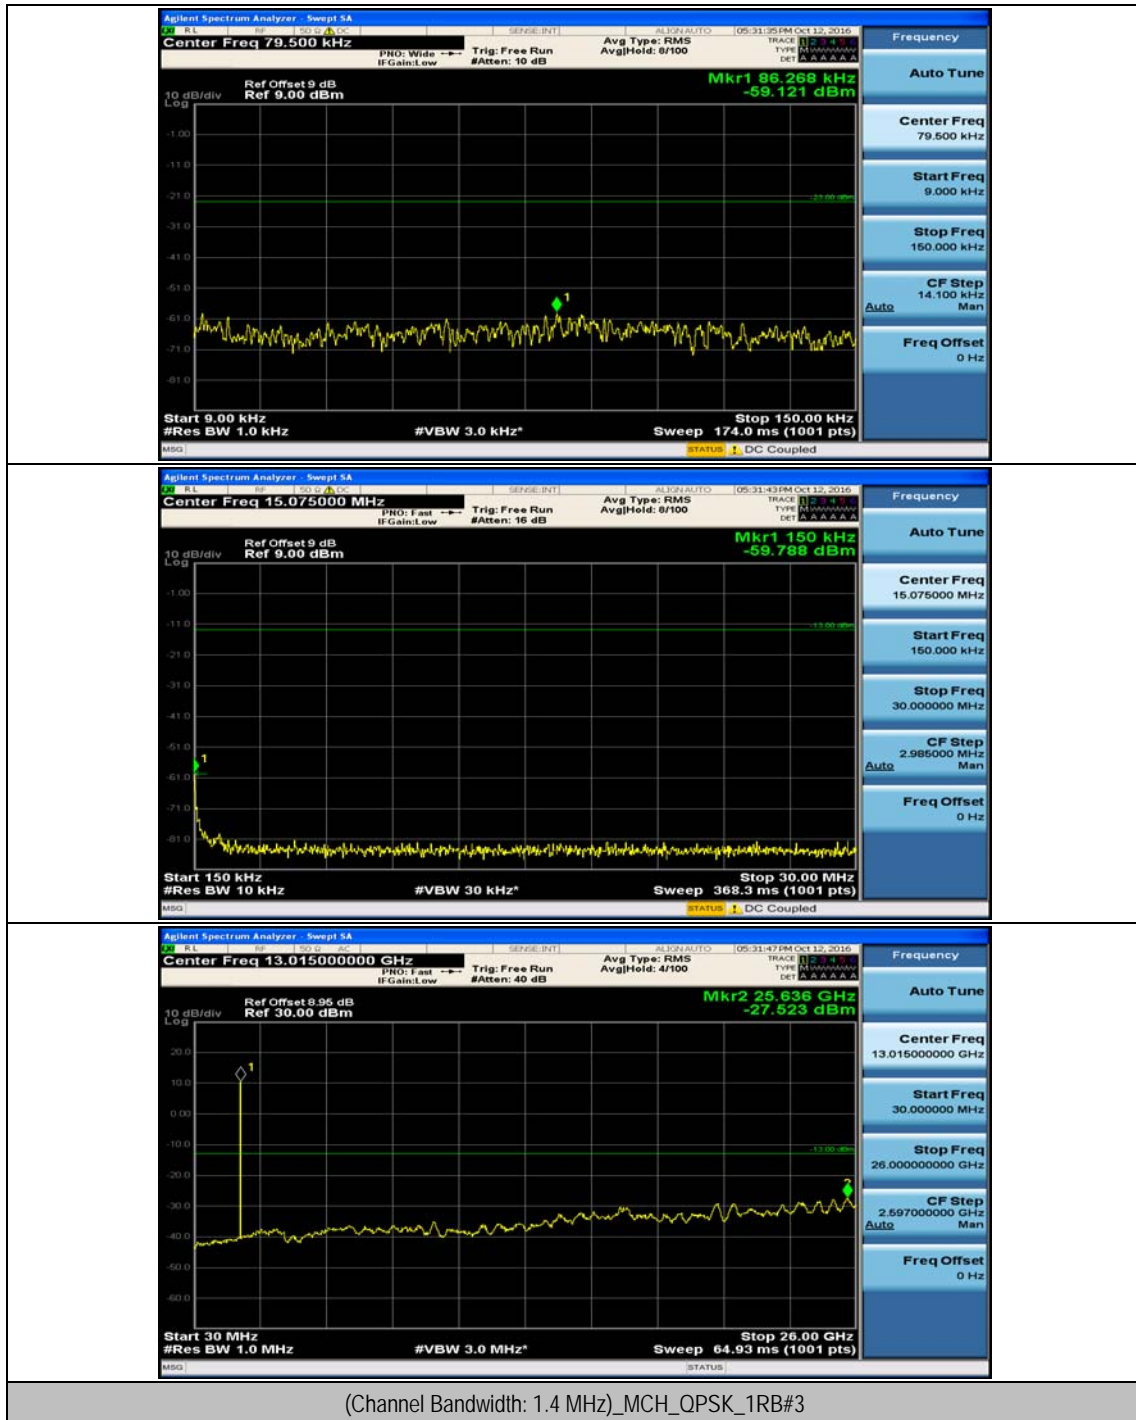

Test Graphs

Channel Bandwidth: 1.4 MHz

(Channel Bandwidth: 1.4 MHz)_MCH_OPSK_1RB#0

(Channel Bandwidth: 1.4 MHz)_HCH_QPSK_1RB#0

(Channel Bandwidth: 1.4 MHz)_LCH_16QAM_1RB#0

(Channel Bandwidth: 1.4 MHz)_MCH_16QAM_1RB#0