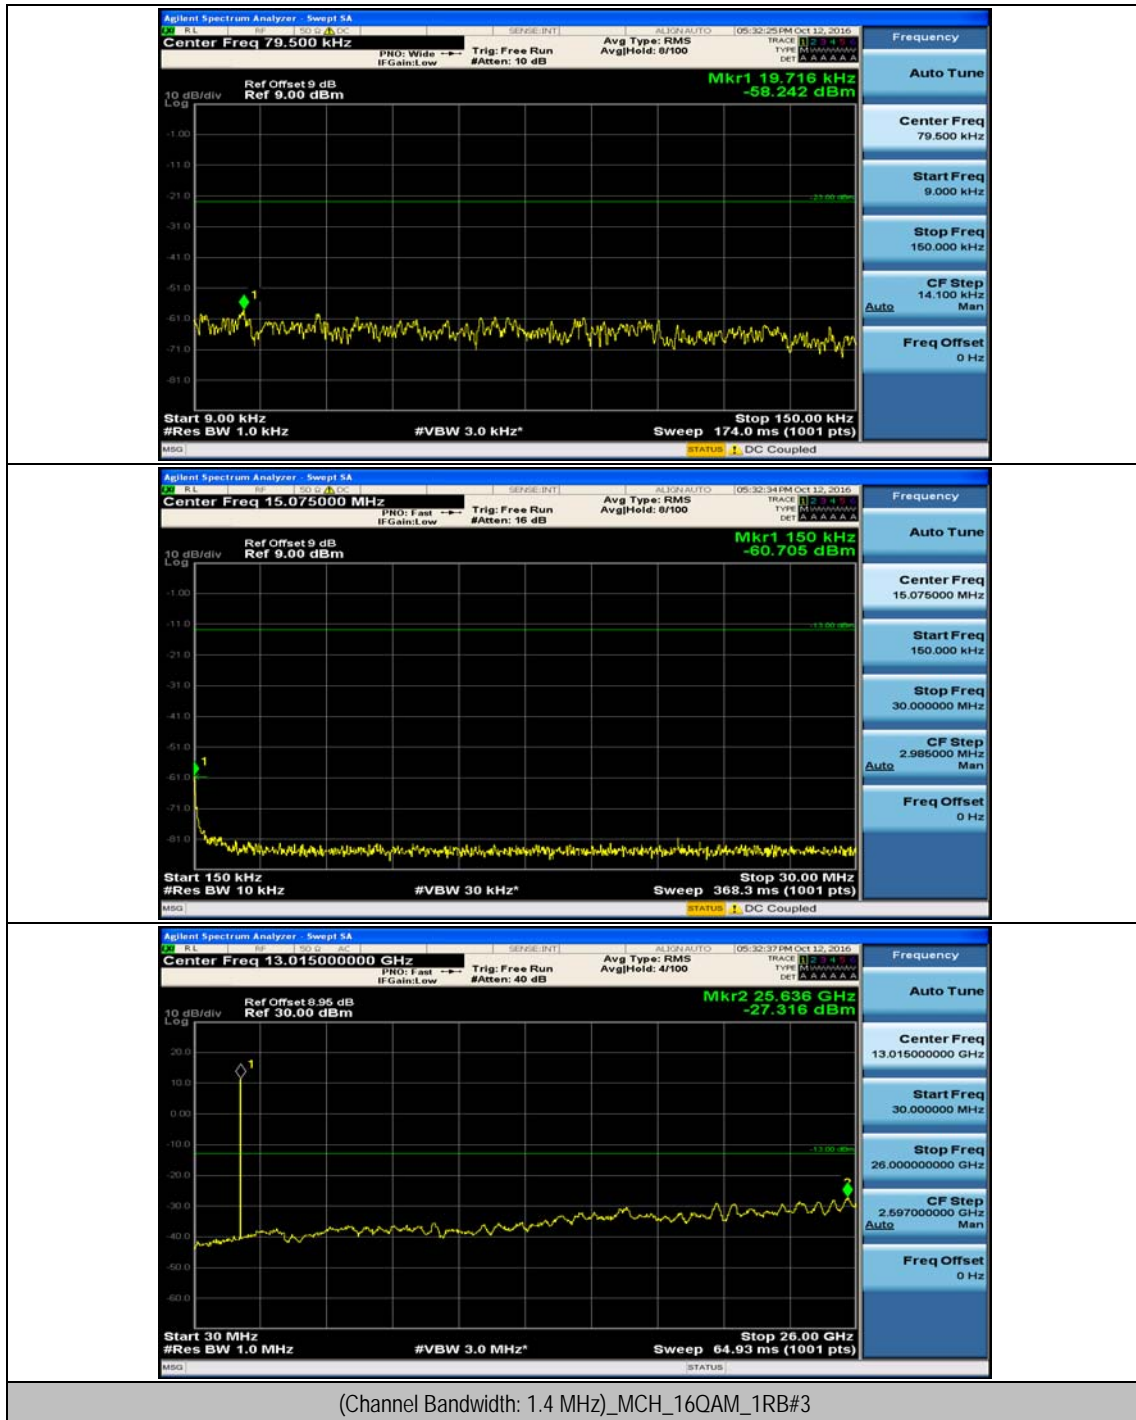

Test Graphs

Channel Bandwidth: 1.4 MHz

(Channel Bandwidth: 1.4 MHz)_MCH_OPSK_1RB#0

(Channel Bandwidth: 1.4 MHz)_HCH_QPSK_1RB#0

(Channel Bandwidth: 1.4 MHz)_LCH_16QAM_1RB#0

(Channel Bandwidth: 1.4 MHz)_MCH_16QAM_1RB#0