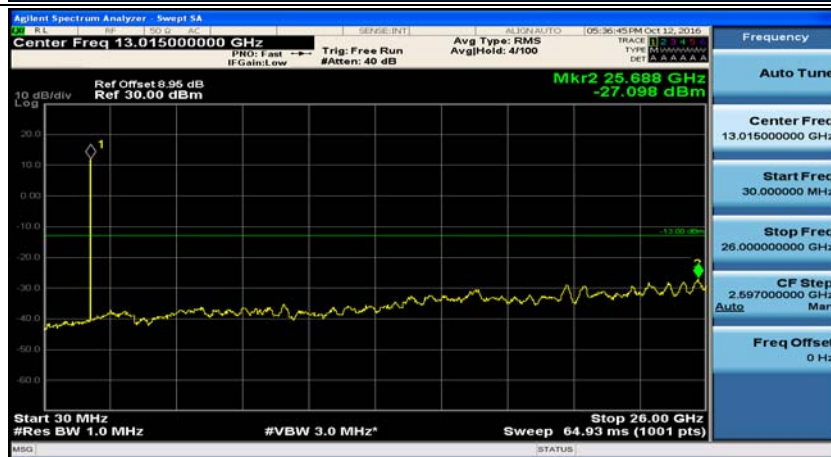

(Channel Bandwidth: 1.4 MHz)_HCH_16QAM_1RB#0

Channel Bandwidth: 3 MHz

(Channel Bandwidth: 3 MHz)_MCH_QPSK_1RB#0

(Channel Bandwidth: 3 MHz)_MCH_QPSK_1RB#7

(Channel Bandwidth: 3 MHz)_HCH_QPSK_1RB#0

(Channel Bandwidth: 3 MHz)_HCH_QPSK_1RB#7