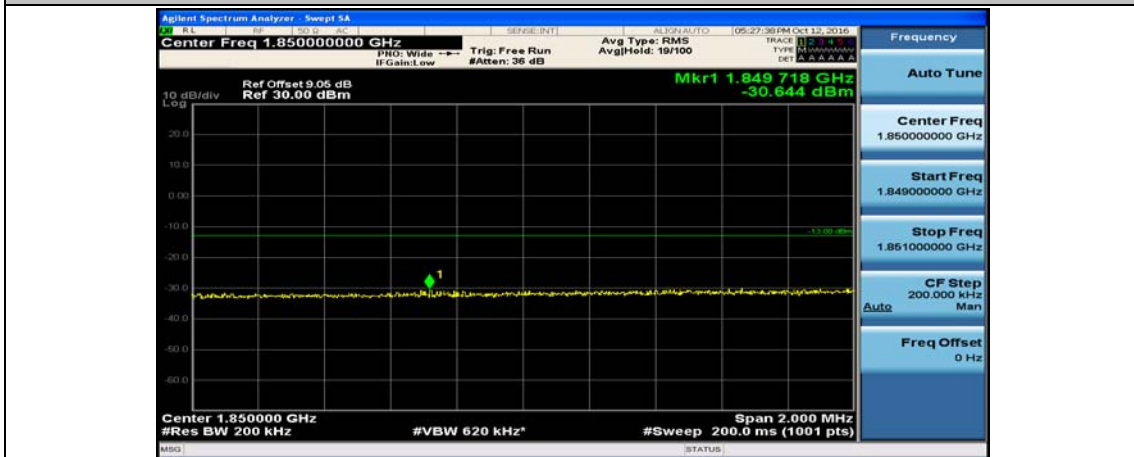

(Channel Bandwidth:20 MHz)_LCH_16QAM_1RB#0

(Channel Bandwidth:20 MHz)_LCH_16QAM_1RB#49

(Channel Bandwidth:20 MHz)_LCH_16QAM_1RB#99

(Channel Bandwidth:20 MHz)_LCH_16QAM_50RB#0

(Channel Bandwidth:20 MHz)_LCH_16QAM_50RB#25