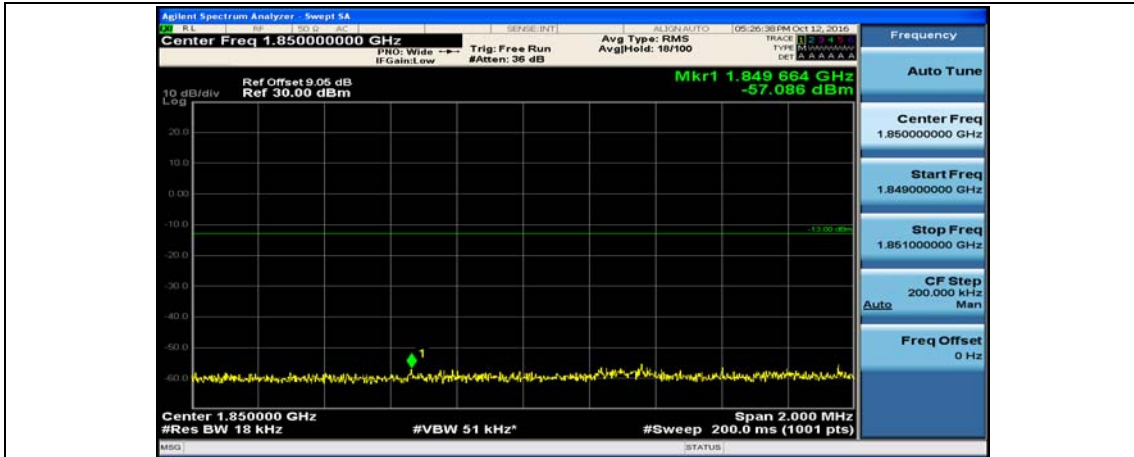

(Channel Bandwidth:15 MHz)_HCH_16QAM_37RB#38

(Channel Bandwidth:15 MHz)_HCH_16QAM_75RB#0

Channel Bandwidth: 20 MHz

(Channel Bandwidth:20 MHz)_LCH_QPSK_1RB#49

(Channel Bandwidth:20 MHz)_LCH_QPSK_1RB#99

(Channel Bandwidth:20 MHz)_LCH_QPSK_50RB#0