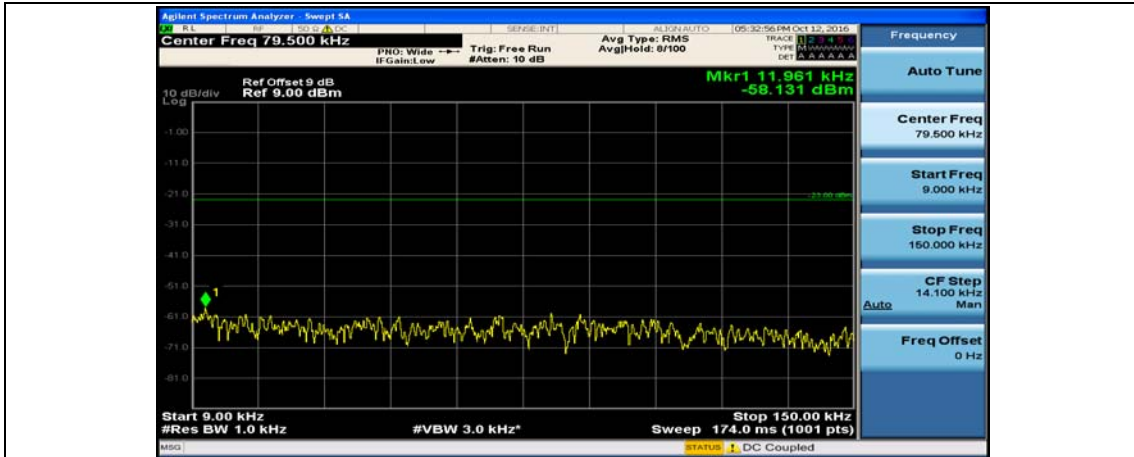

Test Graphs

Channel Bandwidth: 1.4 MHz

(Channel Bandwidth: 1.4 MHz)_MCH_OPSK_1RB#0

(Channel Bandwidth: 1.4 MHz)_HCH_QPSK_1RB#0

(Channel Bandwidth: 1.4 MHz)_LCH_16QAM_1RB#0

(Channel Bandwidth: 1.4 MHz)_MCH_16QAM_1RB#0