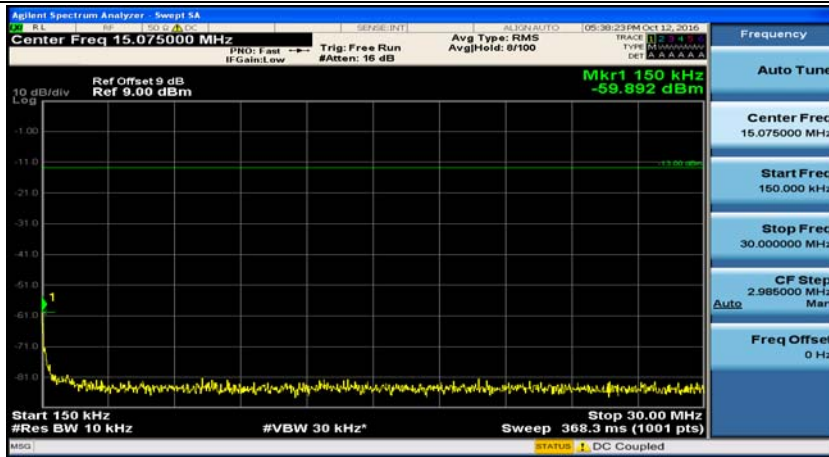

(Channel Bandwidth: 1.4 MHz)_HCH_16QAM_1RB#0

Channel Bandwidth: 3 MHz

(Channel Bandwidth: 3 MHz)_MCH_QPSK_1RB#0

(Channel Bandwidth: 3 MHz)_MCH_QPSK_1RB#7

(Channel Bandwidth: 3 MHz)_HCH_QPSK_1RB#0

(Channel Bandwidth: 3 MHz)_HCH_QPSK_1RB#7