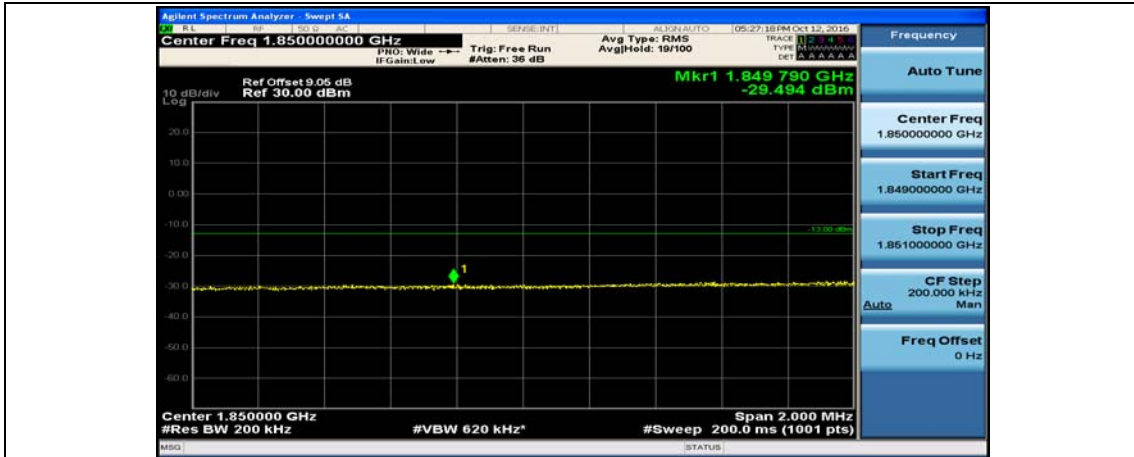

(Channel Bandwidth:20 MHz)_LCH_QPSK_50RB#25