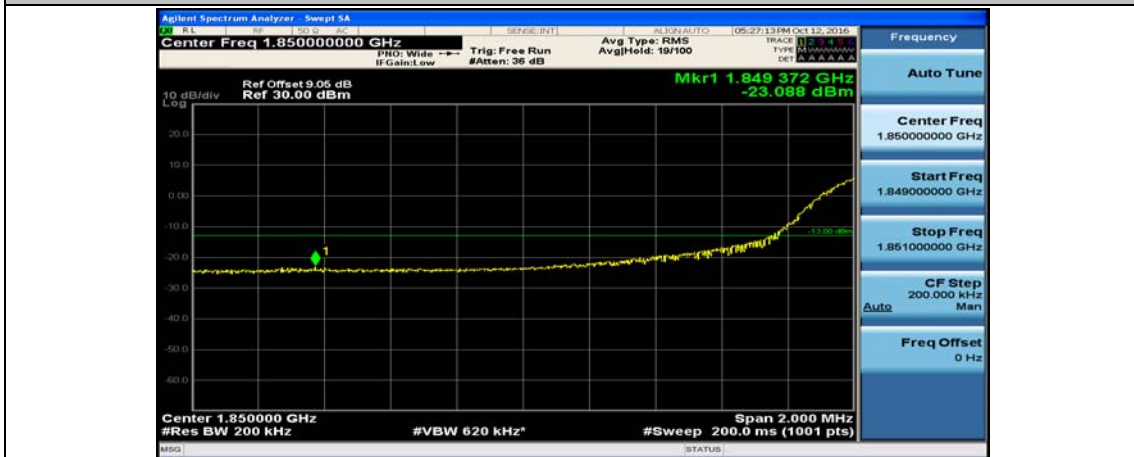

(Channel Bandwidth:15 MHz)_HCH_16QAM_37RB#38

(Channel Bandwidth:15 MHz)_HCH_16QAM_75RB#0

Channel Bandwidth: 20 MHz

(Channel Bandwidth:20 MHz)_LCH_QPSK_1RB#49

(Channel Bandwidth:20 MHz)_LCH_QPSK_1RB#99

(Channel Bandwidth:20 MHz)_LCH_QPSK_50RB#0