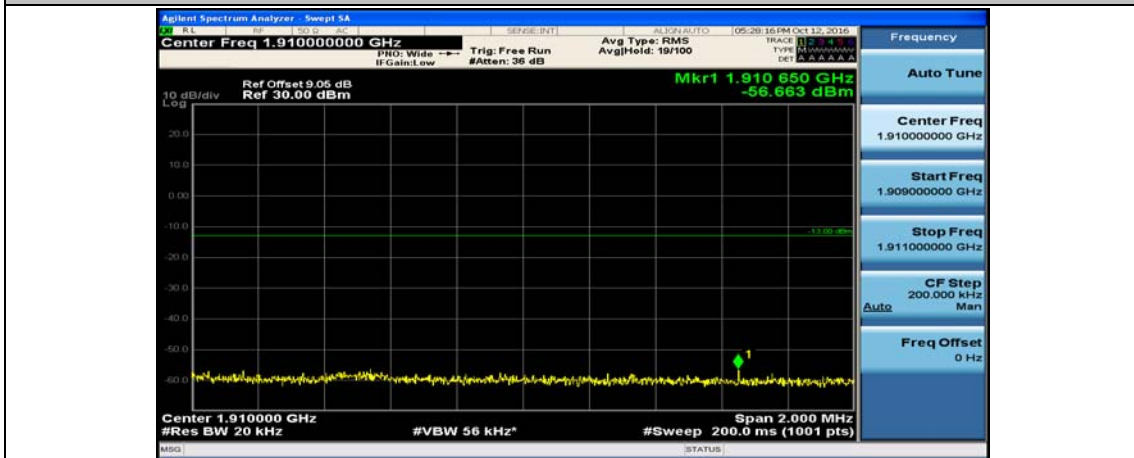

(Channel Bandwidth:20 MHz)_LCH_QPSK_50RB#25

(Channel Bandwidth:20 MHz)_LCH_QPSK_50RB#50

(Channel Bandwidth:20 MHz)_LCH_QPSK_100RB#0

(Channel Bandwidth:20 MHz)_HCH_QPSK_1RB#0

(Channel Bandwidth:20 MHz)_HCH_QPSK_1RB#49