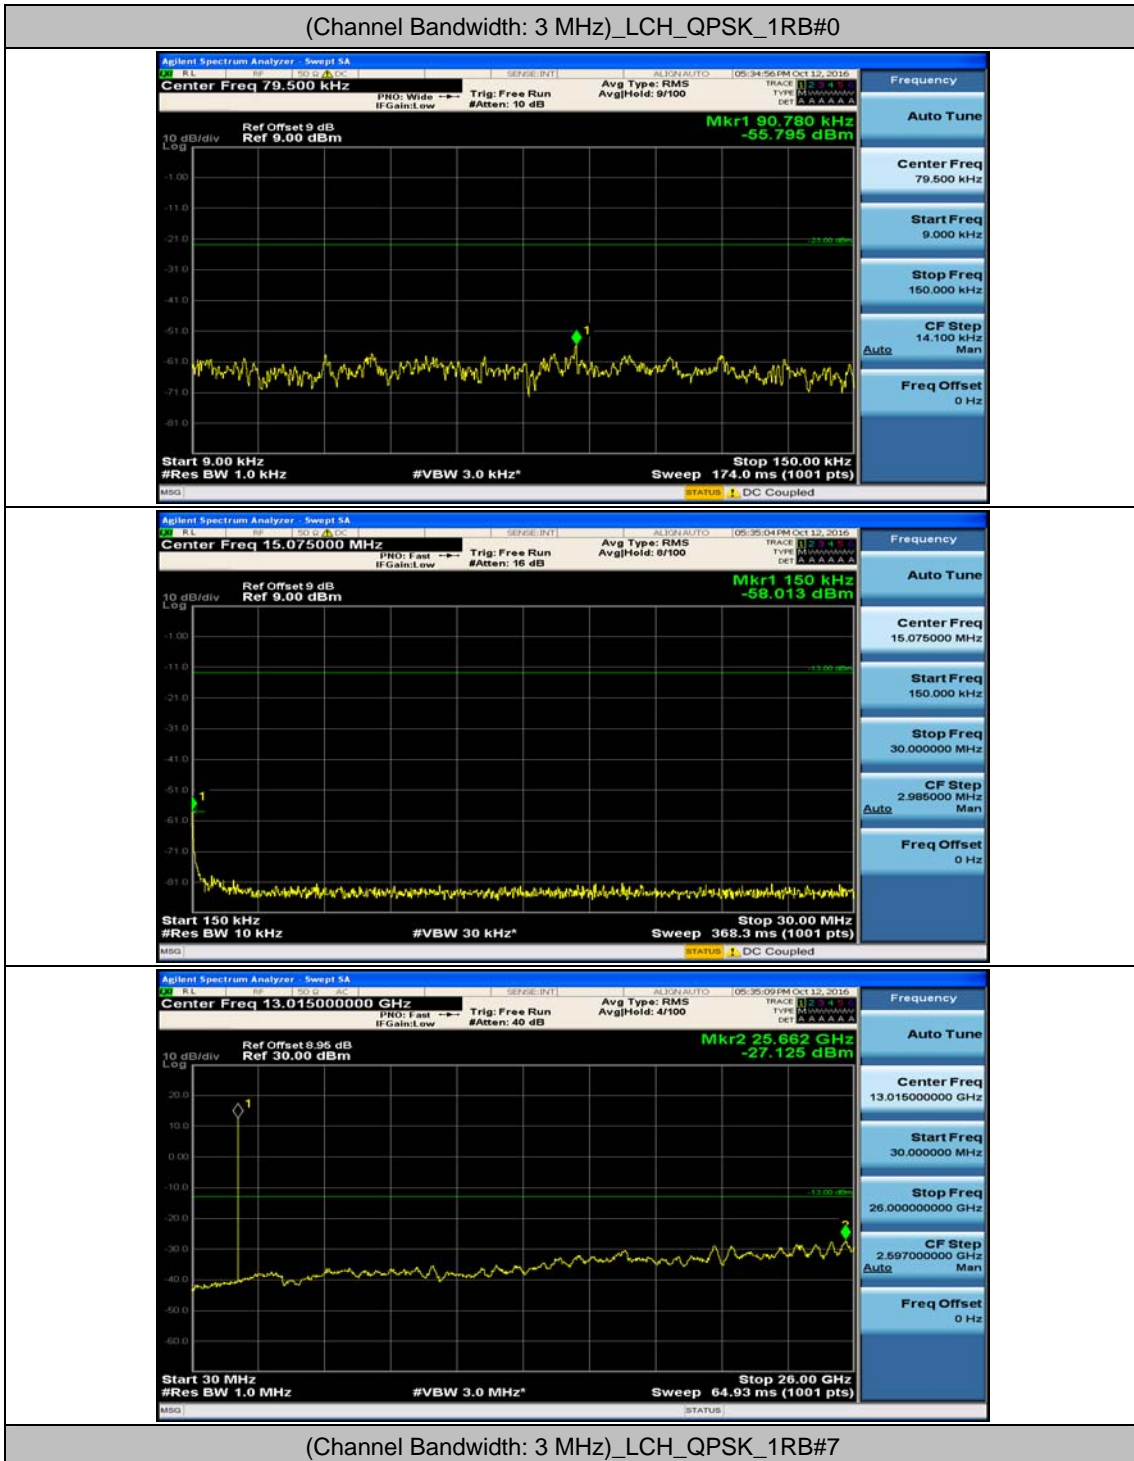

Channel Bandwidth: 3 MHz