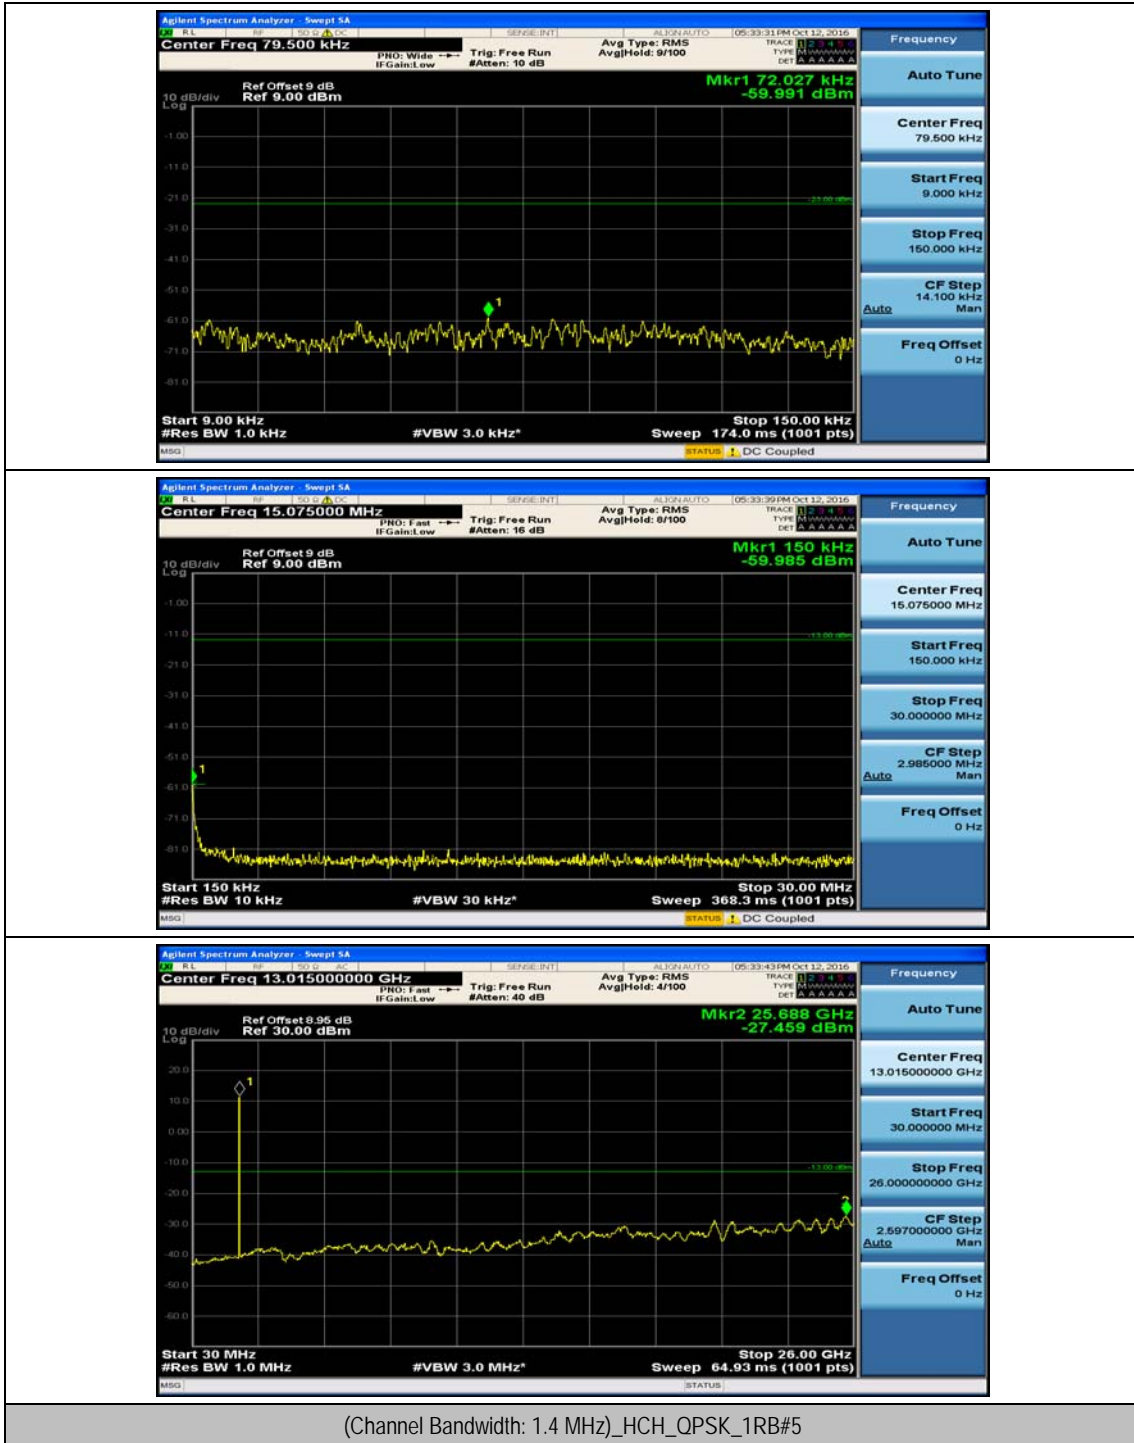

Test Graphs

Channel Bandwidth: 1.4 MHz

(Channel Bandwidth: 1.4 MHz)_MCH_OPSK_1RB#0

(Channel Bandwidth: 1.4 MHz)_HCH_QPSK_1RB#0

(Channel Bandwidth: 1.4 MHz)_LCH_16QAM_1RB#0

(Channel Bandwidth: 1.4 MHz)_MCH_16QAM_1RB#0