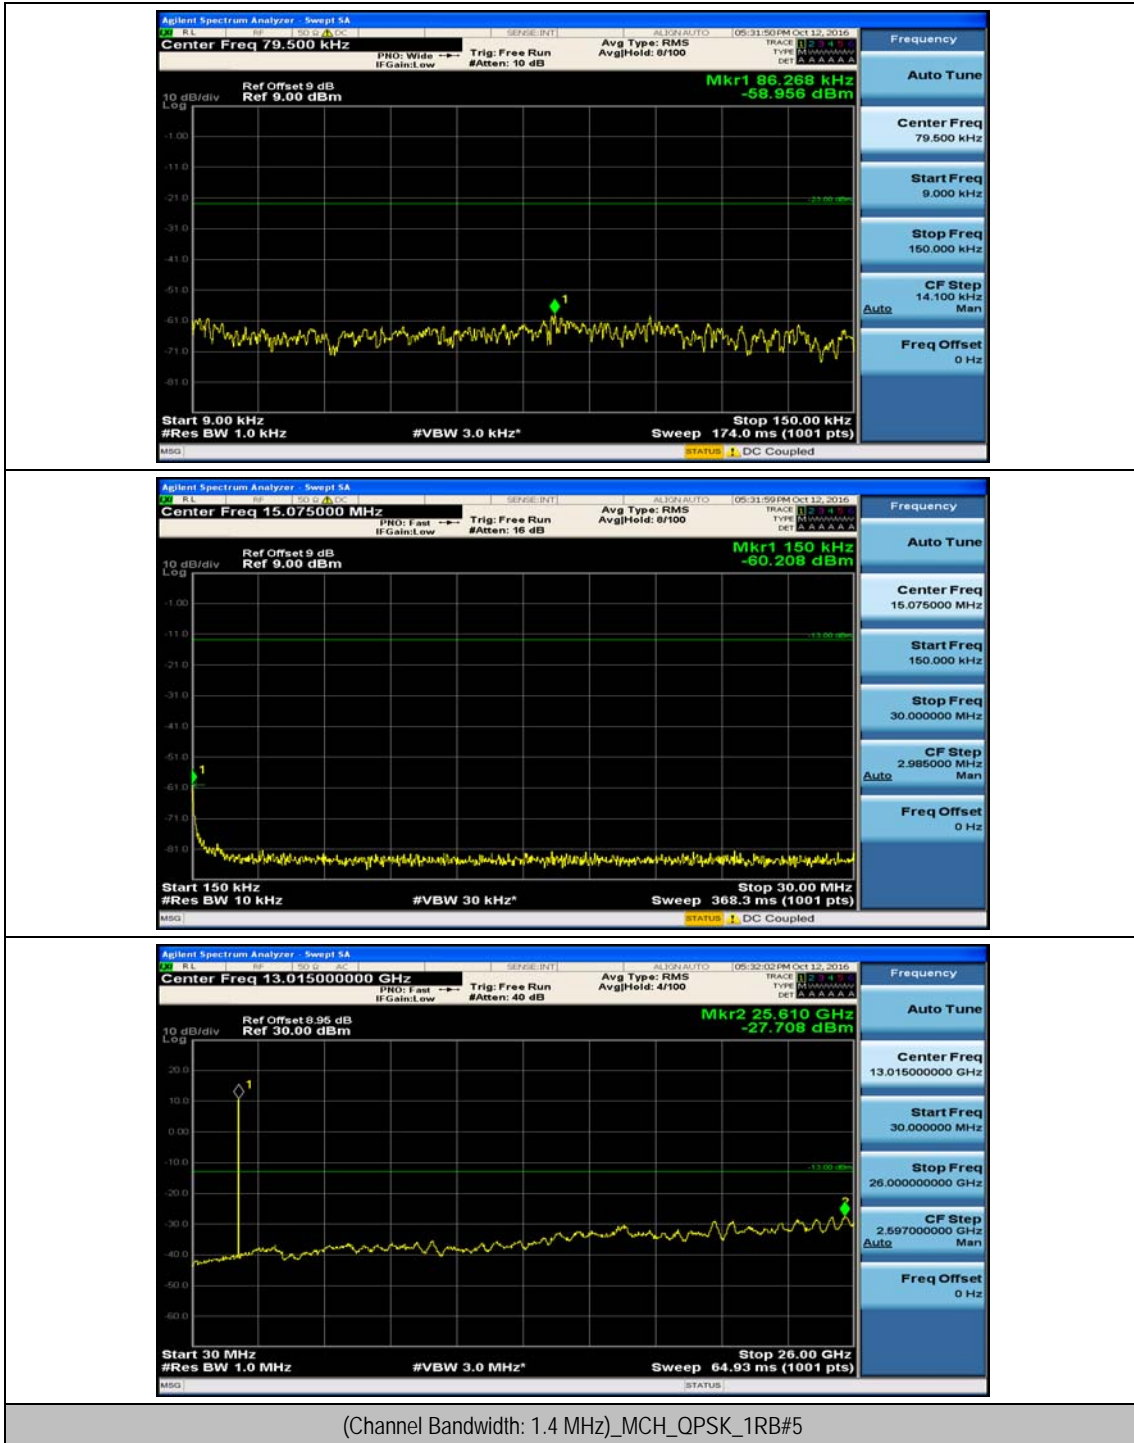

Test Graphs

Channel Bandwidth: 1.4 MHz

(Channel Bandwidth: 1.4 MHz)_MCH_OPSK_1RB#0

(Channel Bandwidth: 1.4 MHz)_HCH_QPSK_1RB#0

(Channel Bandwidth: 1.4 MHz)_LCH_16QAM_1RB#0

(Channel Bandwidth: 1.4 MHz)_MCH_16QAM_1RB#0