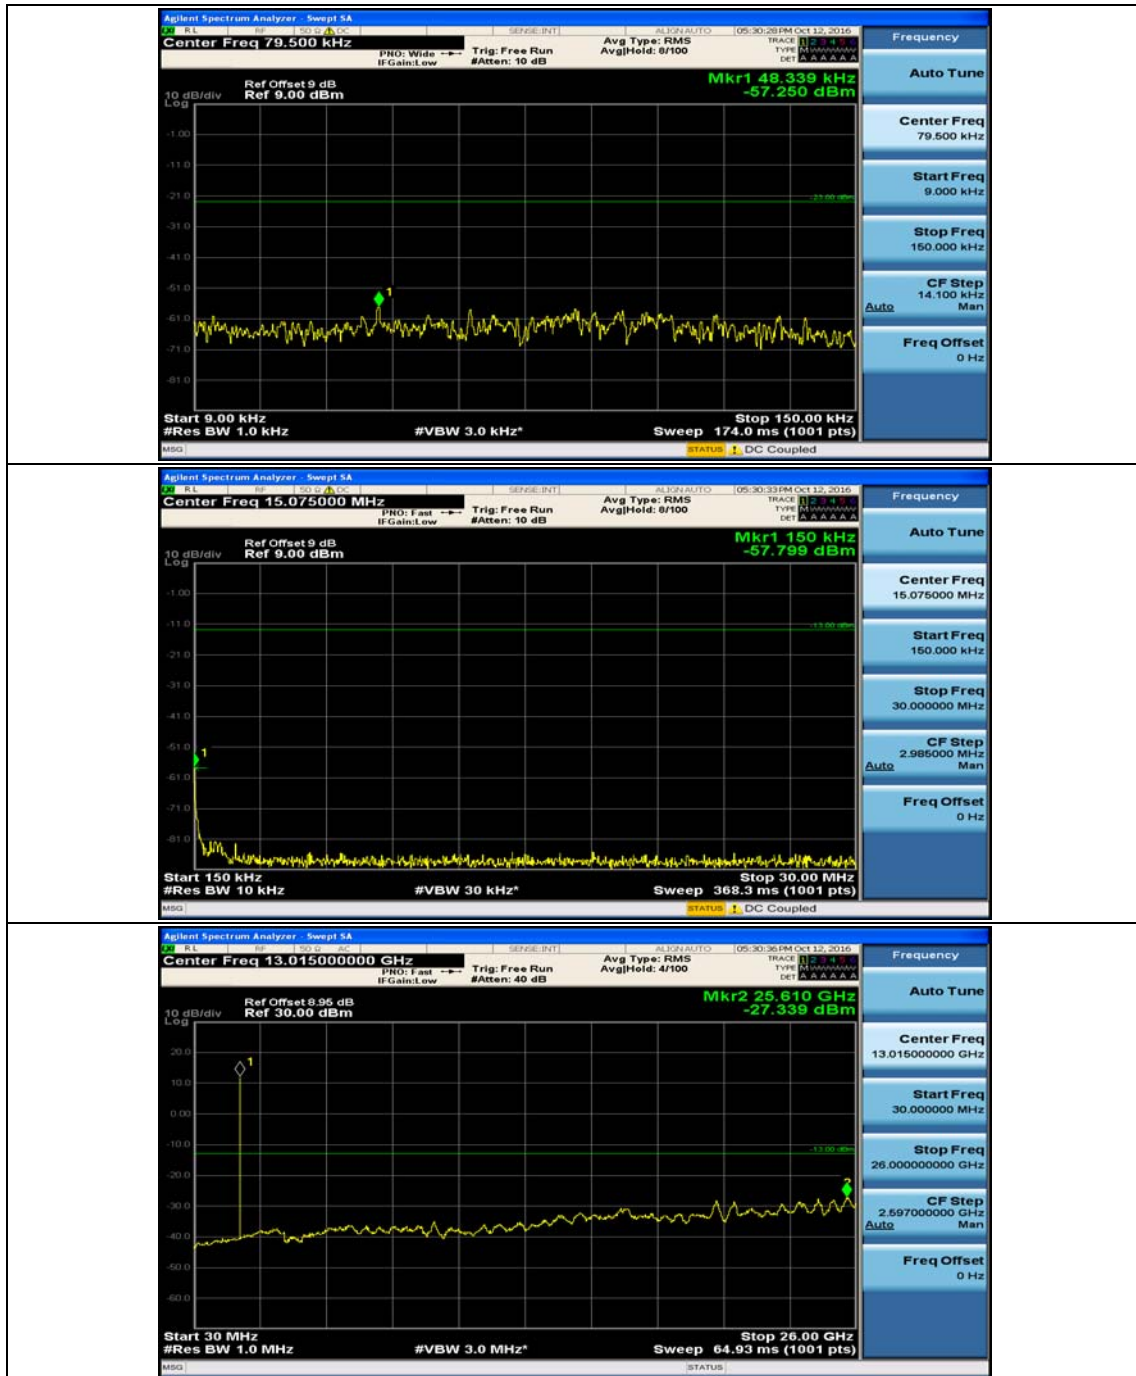

(Channel Bandwidth:20 MHz)_HCH_16QAM_50RB#0

(Channel Bandwidth:20 MHz)_HCH_16QAM_50RB#25

(Channel Bandwidth:20 MHz)_HCH_16QAM_50RB#50

(Channel Bandwidth:20 MHz)_HCH_16QAM_100RB#0

Appendix E: Conducted Spurious Emission

Test Graphs

Channel Bandwidth: 1.4 MHz

(Channel Bandwidth: 1.4 MHz)_MCH_OPSK_1RB#0

(Channel Bandwidth: 1.4 MHz)_HCH_QPSK_1RB#0

(Channel Bandwidth: 1.4 MHz)_LCH_16QAM_1RB#0

(Channel Bandwidth: 1.4 MHz)_MCH_16QAM_1RB#0