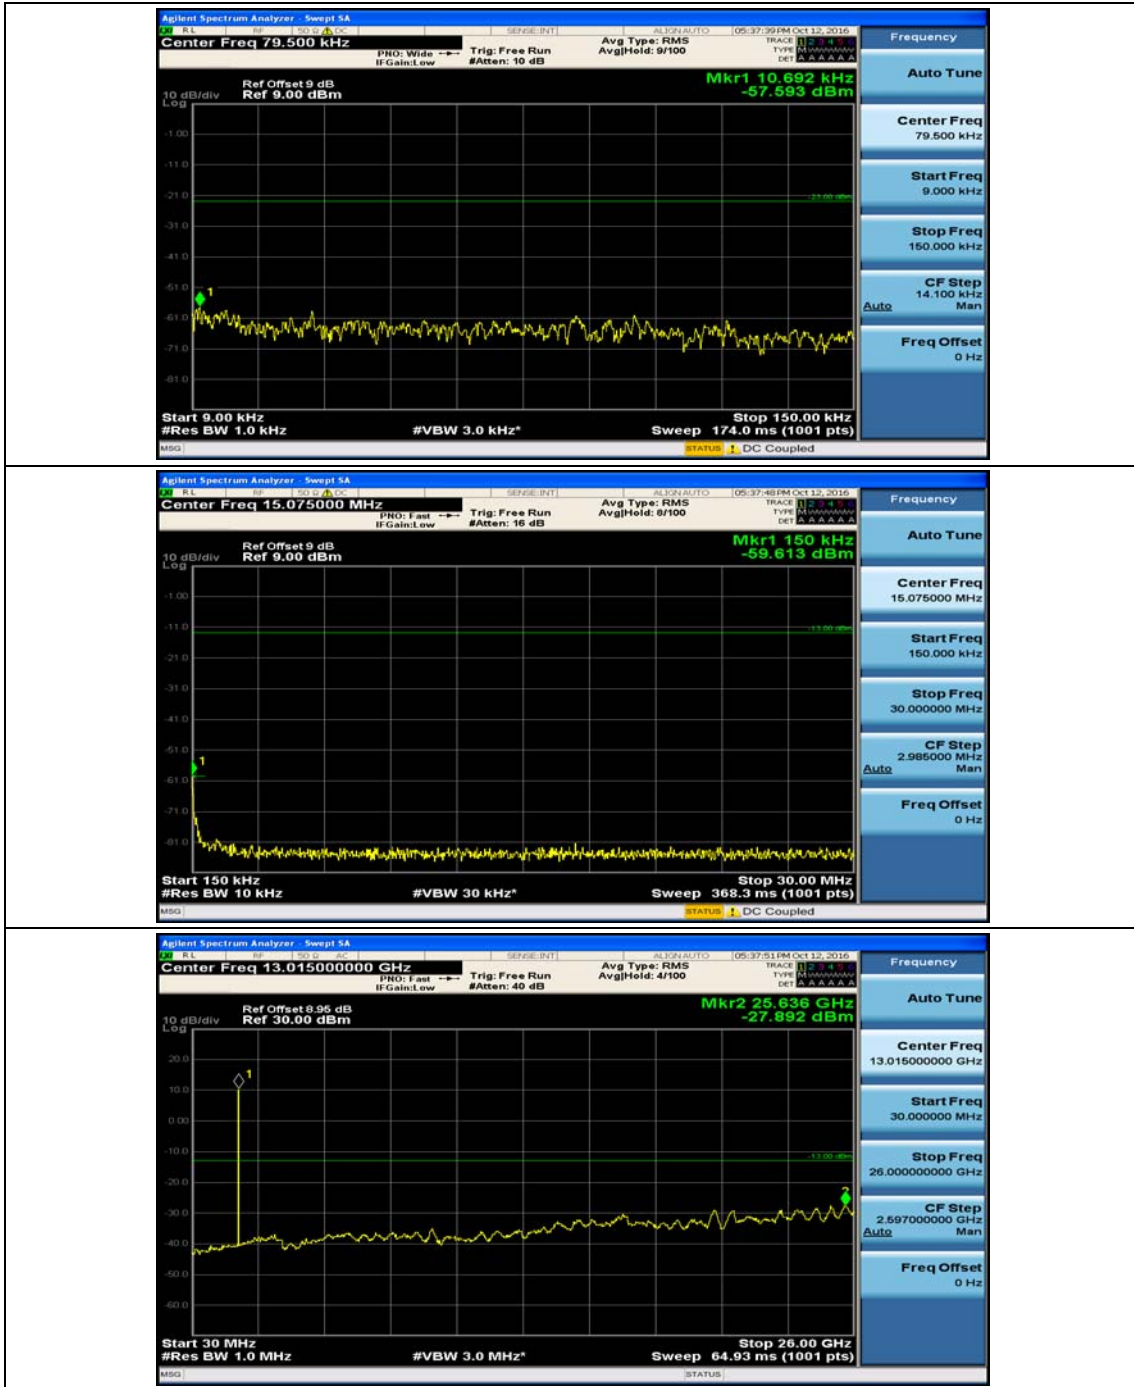

(Channel Bandwidth: 3 MHz)_LCH_16QAM_1RB#0

(Channel Bandwidth: 3 MHz)_LCH_16QAM_1RB#7

(Channel Bandwidth: 3 MHz)_MCH_16QAM_1RB#0

(Channel Bandwidth: 3 MHz)_HCH_16QAM_1RB#0