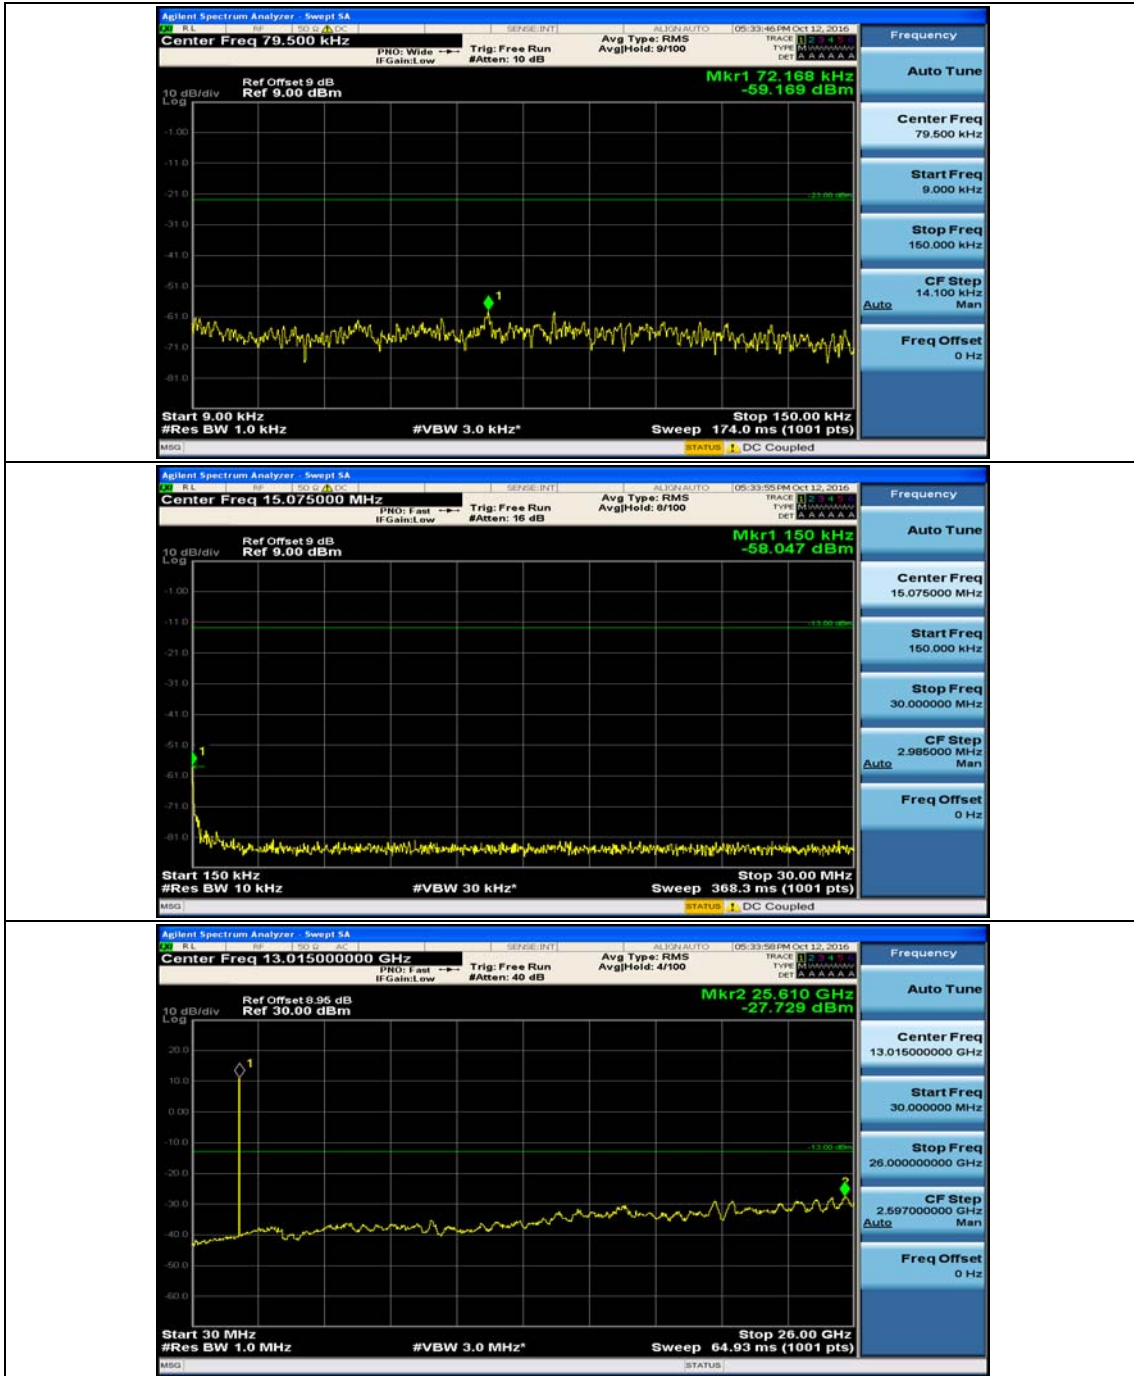

Test Graphs

Channel Bandwidth: 1.4 MHz

(Channel Bandwidth: 1.4 MHz)_MCH_OPSK_1RB#0

(Channel Bandwidth: 1.4 MHz)_HCH_QPSK_1RB#0

(Channel Bandwidth: 1.4 MHz)_LCH_16QAM_1RB#0

(Channel Bandwidth: 1.4 MHz)_MCH_16QAM_1RB#0