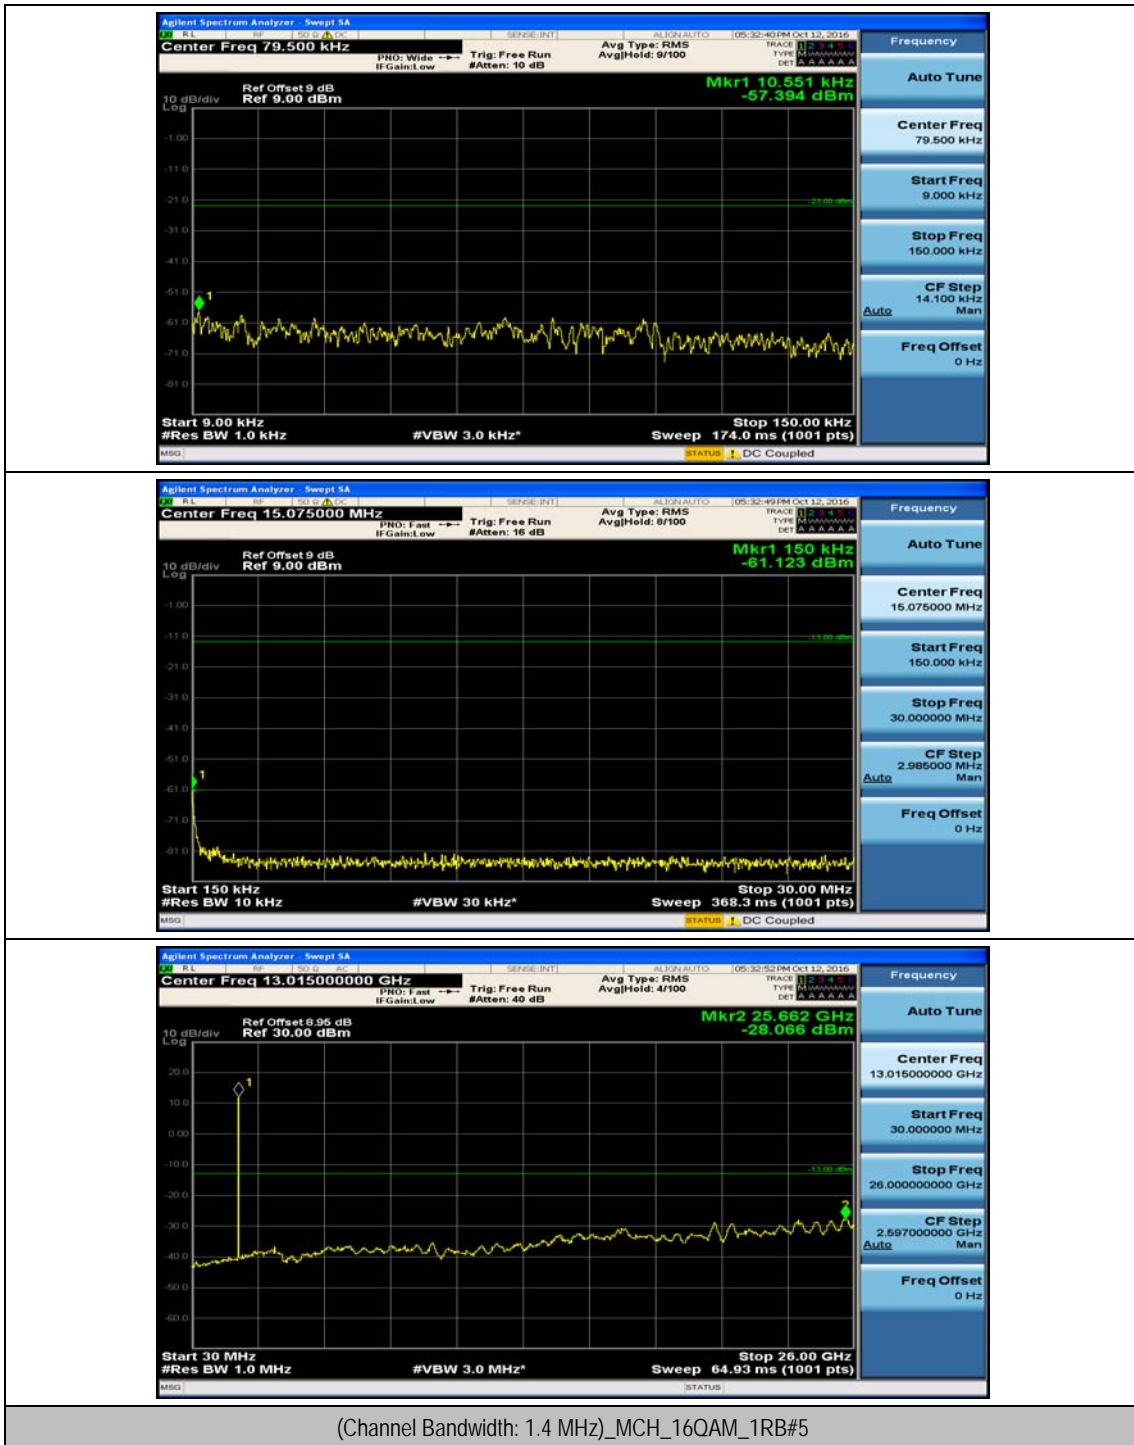

Test Graphs

Channel Bandwidth: 1.4 MHz

(Channel Bandwidth: 1.4 MHz)_MCH_OPSK_1RB#0

(Channel Bandwidth: 1.4 MHz)_HCH_QPSK_1RB#0

(Channel Bandwidth: 1.4 MHz)_LCH_16QAM_1RB#0

(Channel Bandwidth: 1.4 MHz)_MCH_16QAM_1RB#0