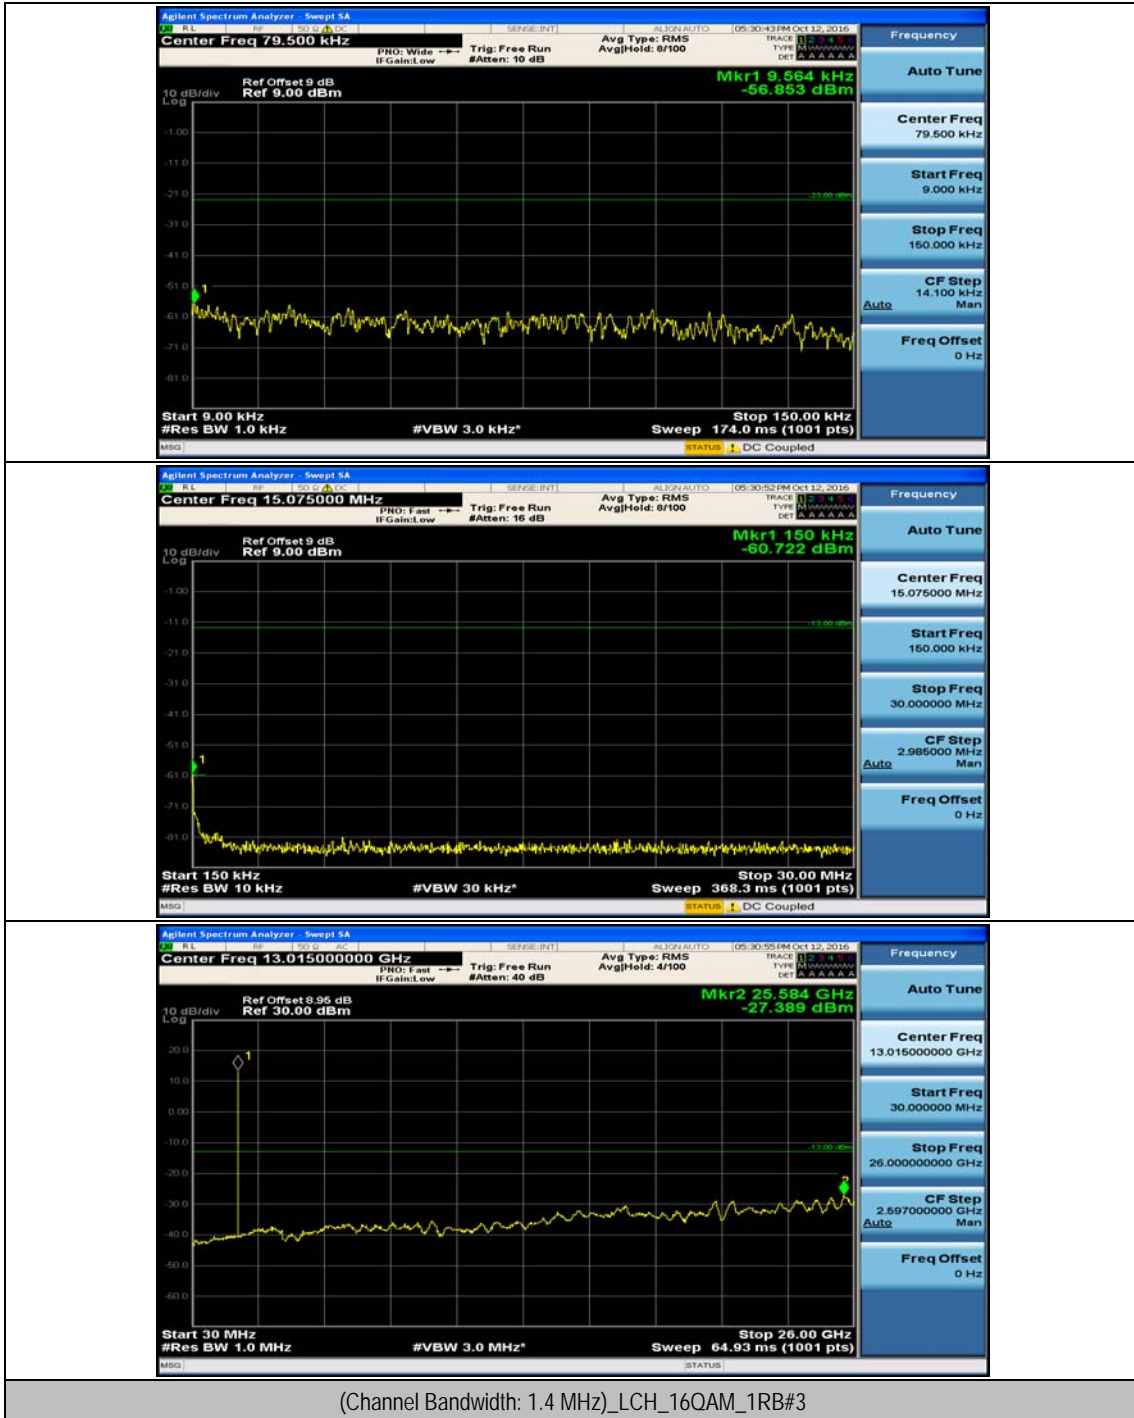

Test Graphs

Channel Bandwidth: 1.4 MHz

(Channel Bandwidth: 1.4 MHz)_MCH_OPSK_1RB#0

(Channel Bandwidth: 1.4 MHz)_HCH_QPSK_1RB#0

(Channel Bandwidth: 1.4 MHz)_LCH_16QAM_1RB#0

(Channel Bandwidth: 1.4 MHz)_MCH_16QAM_1RB#0