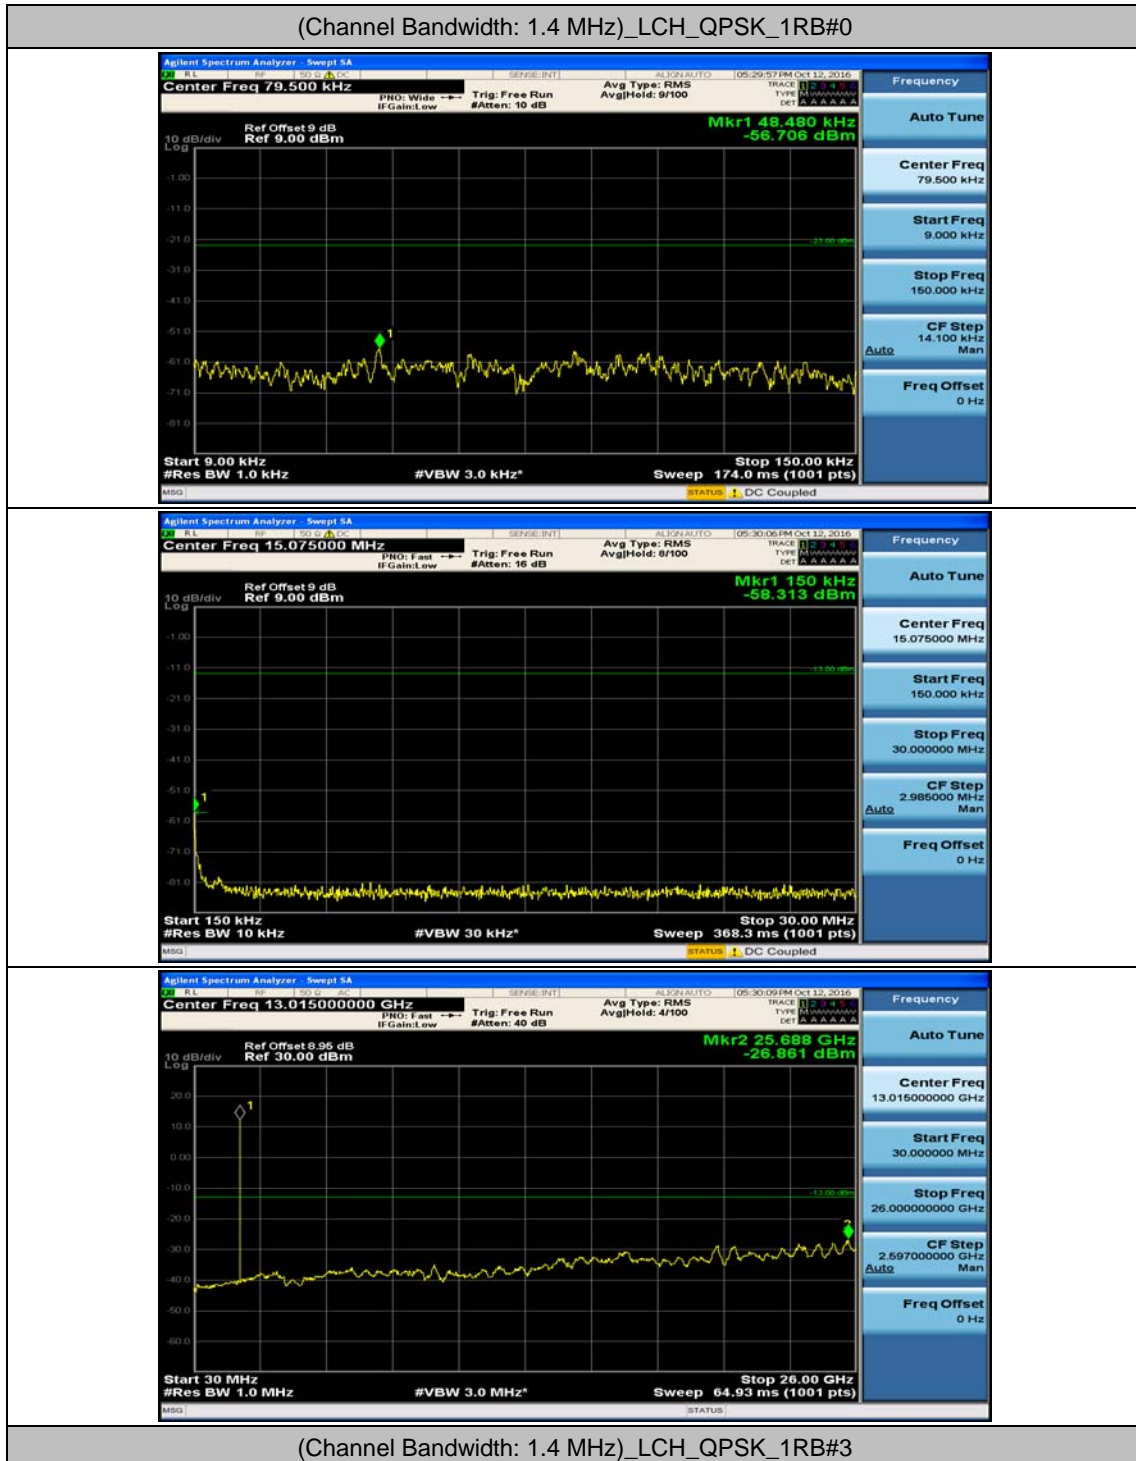

(Channel Bandwidth:20 MHz)_HCH_16QAM_50RB#0

(Channel Bandwidth:20 MHz)_HCH_16QAM_50RB#25

(Channel Bandwidth:20 MHz)_HCH_16QAM_50RB#50

(Channel Bandwidth:20 MHz)_HCH_16QAM_100RB#0

Appendix E: Conducted Spurious Emission

Test Graphs

Channel Bandwidth: 1.4 MHz

(Channel Bandwidth: 1.4 MHz)_MCH_OPSK_1RB#0

(Channel Bandwidth: 1.4 MHz)_HCH_QPSK_1RB#0

(Channel Bandwidth: 1.4 MHz)_LCH_16QAM_1RB#0

(Channel Bandwidth: 1.4 MHz)_MCH_16QAM_1RB#0