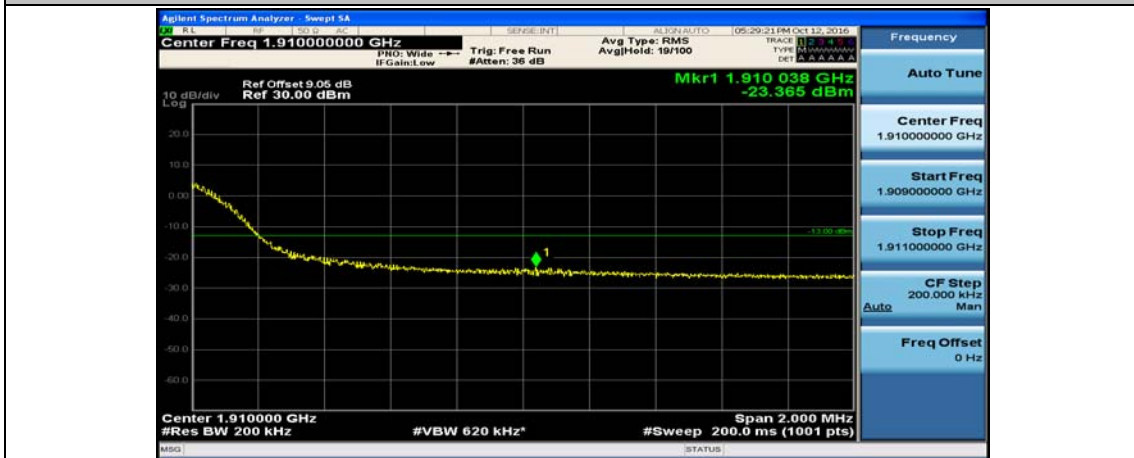

(Channel Bandwidth:20 MHz)_LCH_16QAM_50RB#50

(Channel Bandwidth:20 MHz)_LCH_16QAM_100RB#0

(Channel Bandwidth:20 MHz)_HCH_16QAM_1RB#0

(Channel Bandwidth:20 MHz)_HCH_16QAM_1RB#49

(Channel Bandwidth:20 MHz)_HCH_16QAM_1RB#99

(Channel Bandwidth:20 MHz)_HCH_16QAM_50RB#0

(Channel Bandwidth:20 MHz)_HCH_16QAM_50RB#25

(Channel Bandwidth:20 MHz)_HCH_16QAM_50RB#50

(Channel Bandwidth:20 MHz)_HCH_16QAM_100RB#0

Appendix E: Conducted Spurious Emission