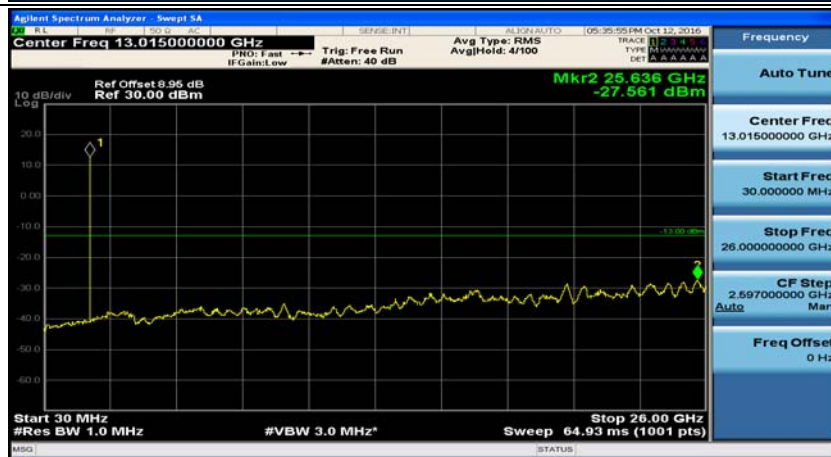

(Channel Bandwidth: 3 MHz)_LCH_16QAM_1RB#0