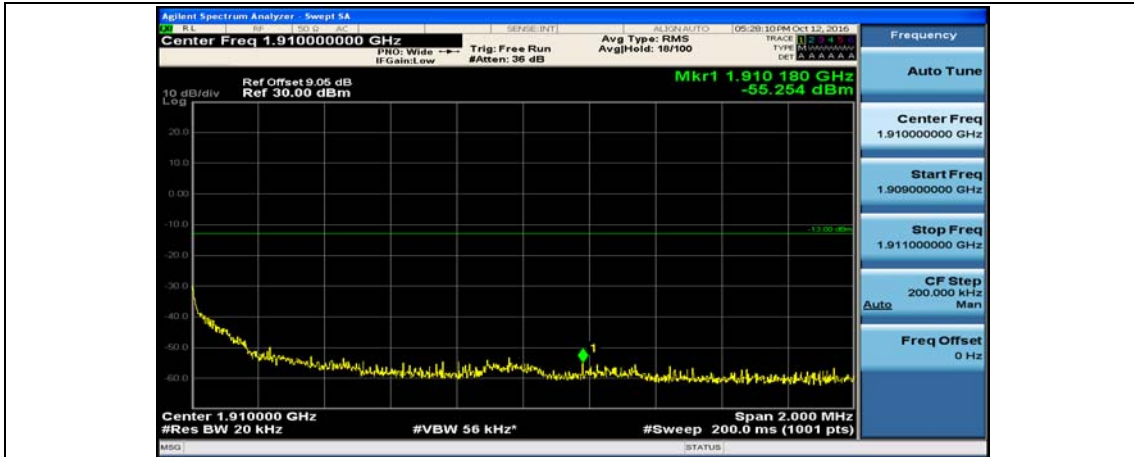

(Channel Bandwidth:20 MHz)_LCH_QPSK_50RB#25

(Channel Bandwidth:20 MHz)_LCH_QPSK_50RB#50

(Channel Bandwidth:20 MHz)_LCH_QPSK_100RB#0

(Channel Bandwidth:20 MHz)_HCH_QPSK_1RB#0

(Channel Bandwidth:20 MHz)_HCH_QPSK_1RB#49