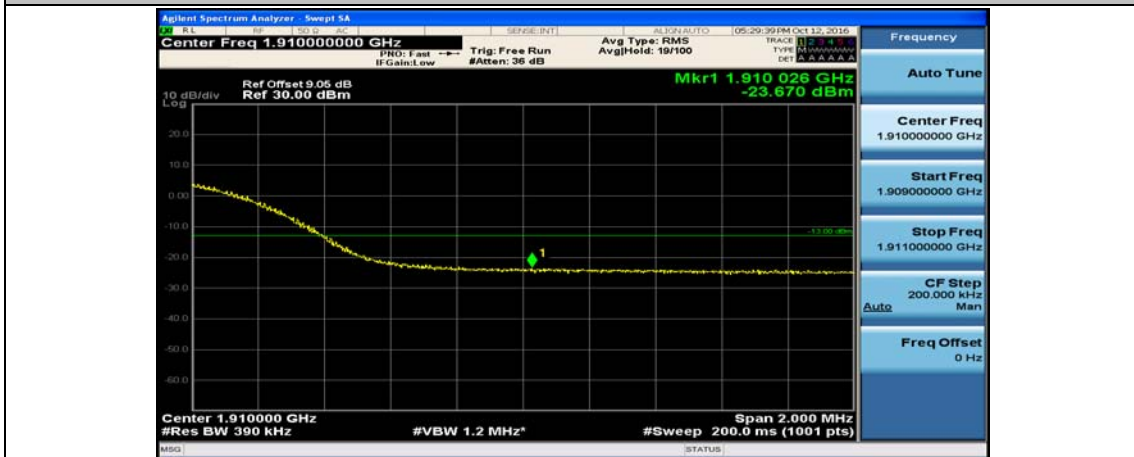

(Channel Bandwidth:20 MHz)_HCH_16QAM_50RB#0

(Channel Bandwidth:20 MHz)_HCH_16QAM_50RB#25

(Channel Bandwidth:20 MHz)_HCH_16QAM_50RB#50

(Channel Bandwidth:20 MHz)_HCH_16QAM_100RB#0

Appendix E: Conducted Spurious Emission